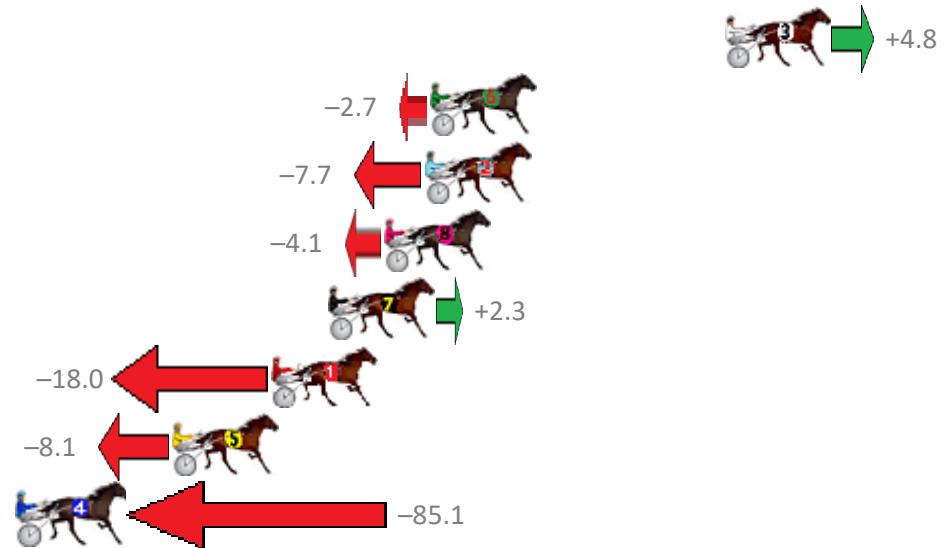

Albion Park Race 1 Distance 1660m

Monday, 23 September 2019

Gross Time: 2:01.10 MileRate: 1:57.40 LeadTime: 3.40s First Qtr: 27.90s Second Qtr: 31.00s Third Qtr: 29.30s Fourth Qtr: 29.50s

NoHorse	Plc	Margin	Time	800Time (W)	400 Time (W)
3 MONTANA LAD	1	0.0m	2:01.10	58.45s (1)	29.29s (1)
6 SOMEWHEREINHEAVEN	2	11.7m	2:01.96	59.00s (1)	29.63s (1)
2 PATCHWORK JET	3	11.9m	2:01.98	59.37s (0)	29.85s (0)
8 ITMIGHTBEYOU	4	13.5m	2:02.10	59.10s (0)	29.60s (0)
7 CHARAS ACCENT	5	15.7m	2:02.26	58.63s (1)	29.51s (2)
1 FOREST MAJOR	6	18.0m	2:02.43	60.12s (0)	30.83s (0)
5 JUST ROMAN	7	21.9m	2:02.72	59.40s (1)	29.99s (1)
4 GONE BUST	8	99.7m	2:08.45	65.05s (0)	35.14s (0)

Finish Position and metres gained from 800m

Sectionals
Powered by

Home of Australian Harness Sectionals

Get your sectionals delivered to your inbox daily

Check out www.pjdata.com.au

The Racing Queensland Board (trading as Racing Queensland) and provider are not responsible for the completeness or accuracy of any of the information contained herein, and makes no representations about its suitability for any purpose.