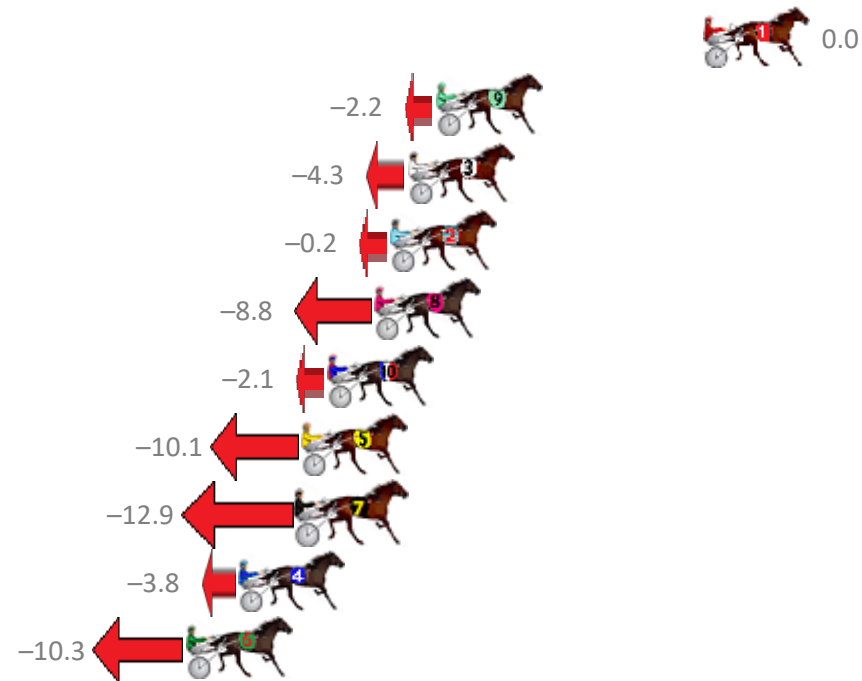

Albion Park Race 6 Distance 1660m

Monday, 23 September 2019

Gross Time: 2:00.30 MileRate: 1:56.60 LeadTime: 3.50s First Qtr: 27.70s Second Qtr: 32.10s Third Qtr: 28.90s Fourth Qtr: 28.10s

NoHorse	Plc	Margin	Time	800Time (W)	400 Time (W)
1 TORQUE WITH ESTEEM	1	0.0m	2:00.30	57.00s (0)	28.10s (0)
9 SCOTT TOM	2	10.6m	2:01.04	57.16s (0)	28.23s (0)
3 GUTS	3	11.7m	2:01.12	57.31s (1)	28.36s (1)
2 NON PASSARE	4	12.4m	2:01.17	57.01s (1)	28.07s (1)
8 MISS KEESHA	5	13.0m	2:01.21	57.63s (0)	28.69s (0)
10 THE CASUAL GOOSE	6	14.9m	2:01.35	57.15s (0)	28.16s (0)
5 ITSMEGS	7	15.9m	2:01.42	57.72s (2)	28.71s (2)
7 MOONLIGHT JACK	8	16.1m	2:01.43	57.92s (1)	28.99s (1)
4 ARBIT MAJOR	9	18.4m	2:01.59	57.27s (2)	28.28s (2)
6 COAST WARNING	10	20.5m	2:01.74	57.73s (2)	28.73s (2)

Finish Position and metres gained from 800m

Sectionals
Powered by

Home of Australian Harness Sectionals

Get your sectionals delivered to your inbox daily

Check out www.pjdata.com.au

The Racing Queensland Board (trading as Racing Queensland) and provider are not responsible for the completeness or accuracy of any of the information contained herein, and makes no representations about its suitability for any purpose.