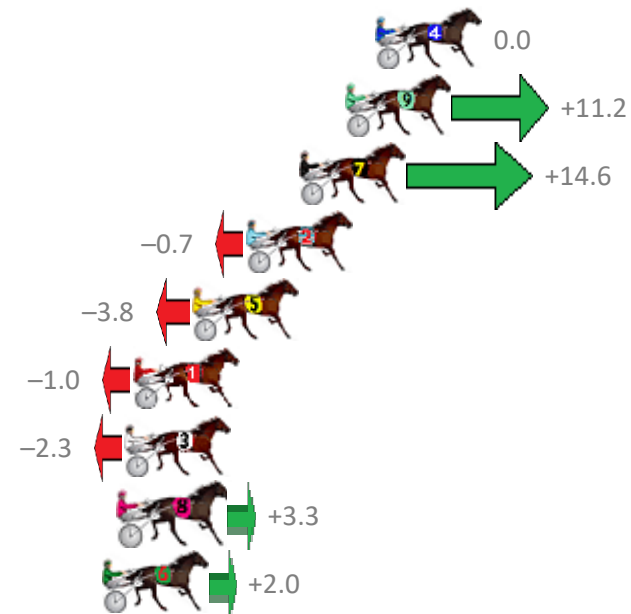

Albion Park Race 7 Distance 1660m

Monday, 23 September 2019

Gross Time: 1:59.60 MileRate: 1:56.00 LeadTime: 3.30s First Qtr: 28.20s Second Qtr: 30.50s Third Qtr: 29.00s Fourth Qtr: 28.60s

NoHorse	Plc	Margin	Time	800Time (W)	400 Time (W)
4 KAPOW SHANNON	1	0.0m	1:59.60	57.60s (0)	28.60s (0)
9 EARL JUJON	2	1.2m	1:59.69	56.79s (1)	27.71s (2)
7 OCEANS PREDATOR	3	3.0m	1:59.81	56.55s (2)	28.16s (2)
2 CIRCLE LINE	4	5.1m	1:59.96	57.65s (0)	28.62s (0)
5 OYSTER STRIDE	5	7.2m	2:00.11	57.87s (1)	28.80s (1)
1 WILLS	6	9.6m	2:00.29	57.67s (0)	28.61s (0)
3 COLONEL JOY	7	9.9m	2:00.31	57.77s (1)	28.69s (1)
8 MUCHO MACHO MAN	8	10.1m	2:00.32	57.36s (0)	28.09s (1)
6 COREY WILLIAM	9	10.8m	2:00.37	57.46s (2)	29.01s (2)

Finish Position and metres gained from 800m

Sectionals
Powered by

Home of Australian Harness Sectionals

Get your sectionals delivered to your inbox daily

Check out www.pjdata.com.au

The Racing Queensland Board (trading as Racing Queensland) and provider are not responsible for the completeness or accuracy of any of the information contained herein, and makes no representations about its suitability for any purpose.