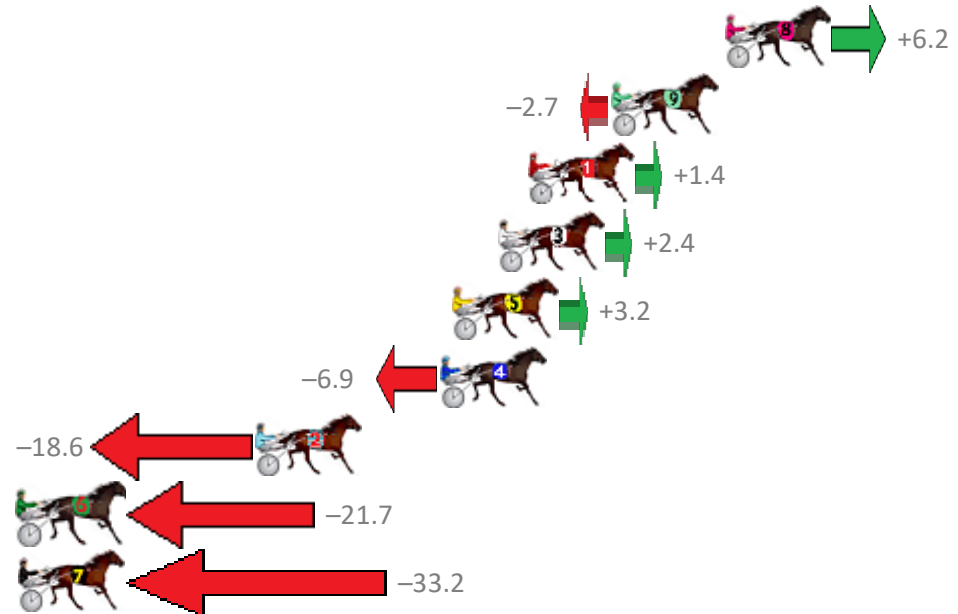

Albion Park Race 4 Distance 1660m

Monday, 23 September 2019

Gross Time: 2:01.00 MileRate: 1:57.30 LeadTime: 3.50s First Qtr: 28.00s Second Qtr: 31.50s Third Qtr: 28.40s Fourth Qtr: 29.60s

NoHorse	Plc	Margin	Time	800Time (W)	400 Time (W)
8 ZED EXPRESS	1	0.0m	2:01.00	57.55s (1)	29.29s (1)
9 JEWEL OF PEAK	2	4.5m	2:01.33	58.20s (1)	29.93s (1)
1 IDIOTS DREAM	3	7.8m	2:01.58	57.90s (0)	29.53s (0)
3 KID CALVERT	4	9.0m	2:01.67	57.83s (1)	29.60s (1)
5 MAJOR GRANDEUR	5	10.8m	2:01.80	57.77s (0)	29.45s (0)
4 MODERNDAY FALCON	6	11.3m	2:01.84	58.50s (0)	30.10s (0)
2 CLASSYTOFF	7	18.6m	2:02.38	59.35s (0)	30.96s (0)
6 BERTILS FIREFOX	8	33.7m	2:03.49	59.57s (2)	30.88s (1)
7 MAJOR HEI	9	37.8m	2:03.80	60.41s (2)	31.41s (2)

Finish Position and metres gained from 800m

Sectionals
Powered by

Home of Australian Harness Sectionals

Get your sectionals delivered to your inbox daily

Check out www.pjdata.com.au

The Racing Queensland Board (trading as Racing Queensland) and provider are not responsible for the completeness or accuracy of any of the information contained herein, and makes no representations about its suitability for any purpose.