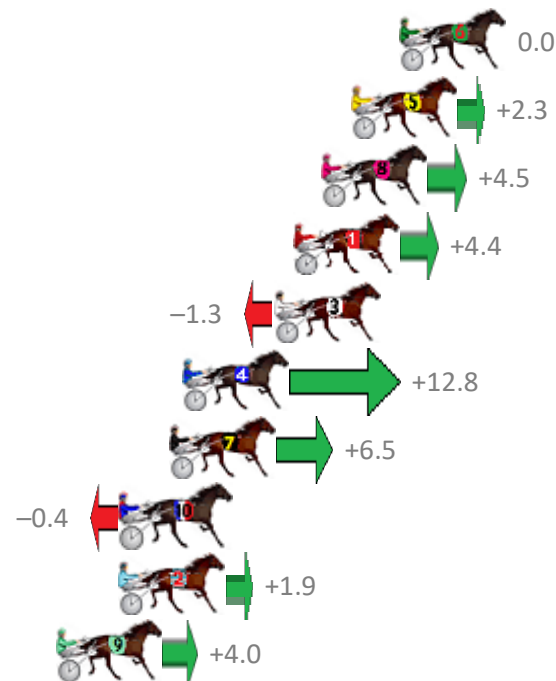

Albion Park Race 8 Distance 1660m

Monday, 23 September 2019

Gross Time: 2:00.40 MileRate: 1:56.70 LeadTime: 3.30s First Qtr: 27.40s Second Qtr: 32.60s Third Qtr: 28.60s Fourth Qtr: 28.50s

NoHorse	Plc	Margin	Time	800Time (W)	400 Time (W)
6 ELMAUR JOY	1	0.0m	2:00.40	57.10s (0)	28.50s (0)
5 SPEEDIE MCARDLE	2	1.9m	2:00.54	56.94s (0)	28.32s (0)
8 STEVIE DEE	3	3.1m	2:00.62	56.78s (1)	28.19s (1)
1 IN THE PAPER	4	4.2m	2:00.70	56.79s (0)	28.14s (0)
3 MY SECRET TORQUE	5	4.9m	2:00.75	57.19s (1)	28.65s (1)
4 SPONDOOLEY	6	8.6m	2:01.01	56.19s (1)	28.03s (2)
7 KARINYA MULLY	7	9.1m	2:01.05	56.64s (1)	28.24s (1)
10 CORPORAL LUNA	8	11.0m	2:01.18	57.13s (2)	28.64s (2)
2 OUR PEPPERJACK	9	11.1m	2:01.19	56.96s (0)	28.28s (0)
9 SUBTLE ADVICE	10	13.6m	2:01.37	56.81s (0)	27.97s (1)

Finish Position and metres gained from 800m

Sectionals
Powered by

Home of Australian Harness Sectionals

Get your sectionals delivered to your inbox daily

Check out www.pjdata.com.au

The Racing Queensland Board (trading as Racing Queensland) and provider are not responsible for the completeness or accuracy of any of the information contained herein, and makes no representations about its suitability for any purpose.