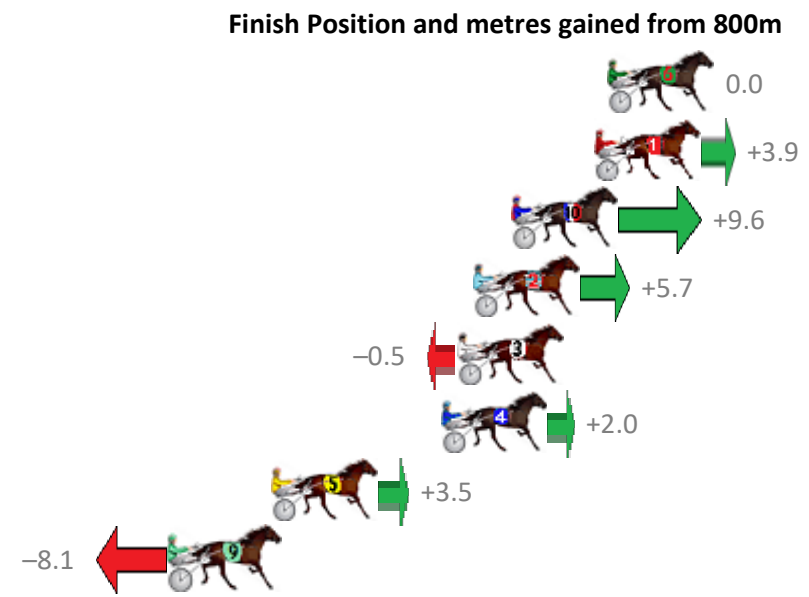

Albion Park Race 5 Distance 1660m

Monday, 23 September 2019

Gross Time: 1:59.00 MileRate: 1:55.40 LeadTime: 3.40s First Qtr: 26.00s Second Qtr: 31.20s Third Qtr: 28.90s Fourth Qtr: 29.50s

NoHorse	Plc	Margin	Time	800Time (W)	400 Time (W)
6 JUSTATIC	1	0.0m	1:59.00	58.40s (0)	29.50s (0)
1 DYNAMIC DEEJAY	2	0.5m	1:59.04	58.12s (0)	29.15s (0)
10 OUR MEMPHIS MAC	3	3.8m	1:59.28	57.70s (0)	28.72s (1)
2 RITCHIE BEE	4	5.3m	1:59.39	57.98s (1)	29.15s (1)
3 EULO FLYER	5	5.9m	1:59.44	58.44s (1)	29.57s (1)
4 COBALT BLUES	6	6.6m	1:59.49	58.25s (2)	29.34s (2)
5 MO JARNEY	7	13.3m	1:59.98	58.14s (1)	29.48s (2)
9 VILLAGE CRUISER	8	17.3m	2:00.28	58.99s (0)	29.99s (0)

Sectionals
Powered by

Home of Australian Harness Sectionals

Get your sectionals delivered to your inbox daily

Check out www.pjdata.com.au

The Racing Queensland Board (trading as Racing Queensland) and provider are not responsible for the completeness or accuracy of any of the information contained herein, and makes no representations about its suitability for any purpose.