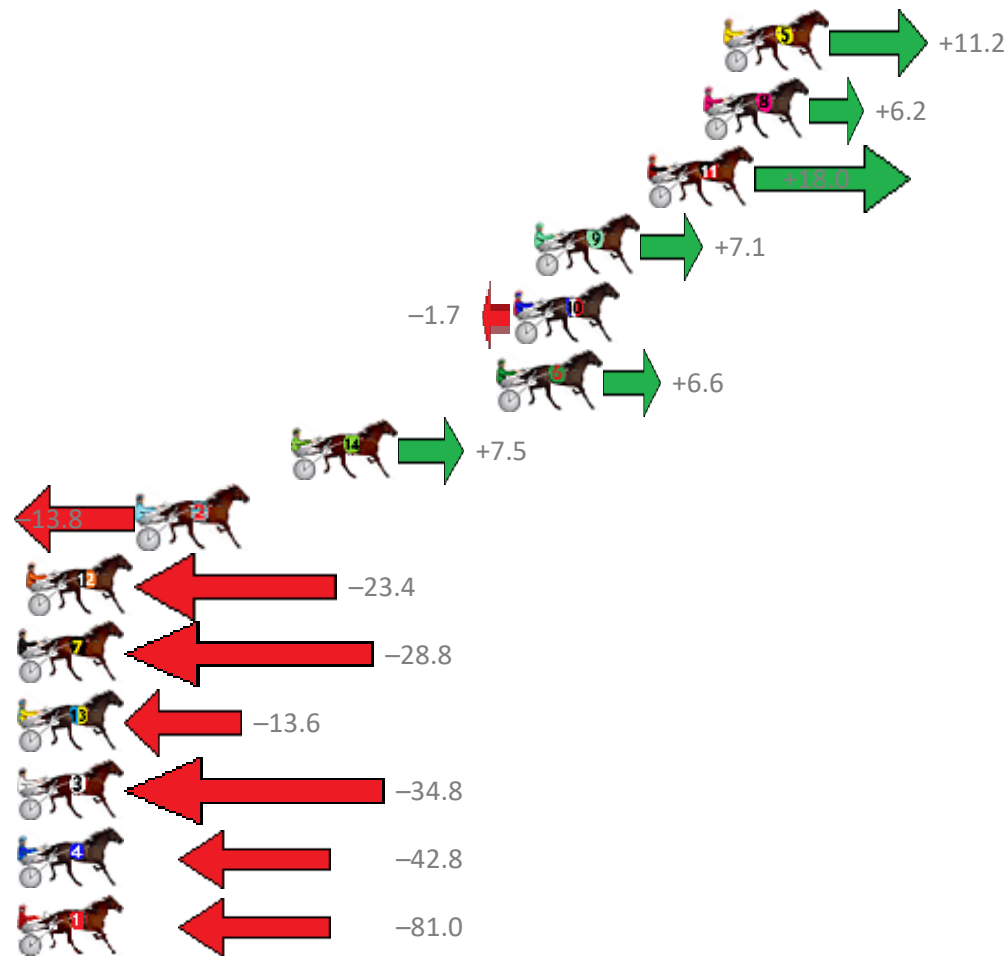

Albion Park Race 2 Distance 2138m

Monday, 23 September 2019

Gross Time: 2:43.90 MileRate: 2:02.80 LeadTime: 41.20s First Qtr: 31.40s Second Qtr: 31.70s Third Qtr: 29.80s Fourth Qtr: 29.80s

NoHorse	Plc	Margin	Time	800Time (W)	400 Time (W)
5 SOMEDASH	1	0.0m	2:43.90	58.77s (1)	29.03s (2)
8 THE REAPER	2	0.8m	2:43.96	59.14s (1)	29.83s (2)
11 STEVES STAR	3	3.0m	2:44.12	58.26s (2)	29.32s (3)
9 MONORAIL	4	7.5m	2:44.46	59.07s (2)	29.96s (2)
10 REGAL ASSASSIN	5	8.3m	2:44.52	59.73s (2)	30.42s (1)
6 LAVROS SEGIL	6	9.0m	2:44.57	59.11s (1)	29.37s (2)
14 ROSEHILL MAGIC	7	17.1m	2:45.17	59.04s (1)	29.88s (3)
2 SCHIPPERS	8	23.2m	2:45.63	60.63s (0)	30.77s (0)
12 MY PRECIOUS YANKEE	9	27.6m	2:45.96	61.34s (0)	31.42s (0)
7 SOH TWISTED	10	31.4m	2:46.24	61.75s (1)	31.65s (1)
13 GO AHEAD MAKEMYDA	11	33.4m	2:46.39	60.61s (0)	31.13s (0)
3 ILLAWONG CHAMPERS	12	34.8m	2:46.49	62.19s (0)	32.29s (0)
4 SAY GERONIMO	13	117.8m	2:52.68	62.79s (0)	32.24s (0)
1 ILLAWONG BUZZ	14	146.0m	2:54.78	65.63s (0)	33.23s (0)

Finish Position and metres gained from 800m

Sectionals
Powered by

Home of Australian Harness Sectionals

Get your sectionals delivered to your inbox daily

Check out www.pjdata.com.au

The Racing Queensland Board (trading as Racing Queensland) and provider are not responsible for the completeness or accuracy of any of the information contained herein, and makes no representations about its suitability for any purpose.