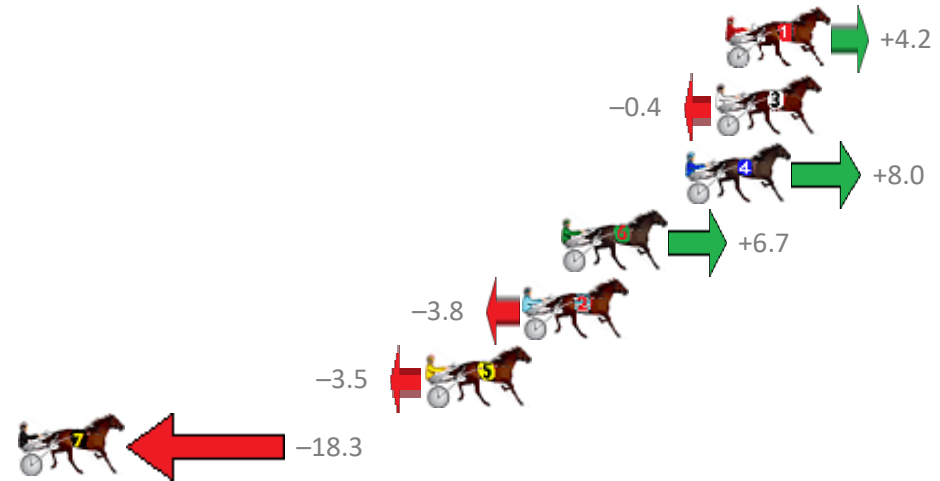

Albion Park Race 3 Distance 1660m

Monday, 23 September 2019

Gross Time: 2:00.40 MileRate: 1:56.80 LeadTime: 3.50s First Qtr: 28.90s Second Qtr: 31.80s Third Qtr: 27.70s Fourth Qtr: 28.50s

NoHorse	Plc	Margin	Time	800Time (W)	400 Time (W)
1 COULDNTELLYA	1	0.0m	2:00.40	55.90s (0)	28.17s (0)
3 TIGES APPRENTICE	2	0.4m	2:00.43	56.23s (0)	28.53s (0)
4 TRENT FROM PUNCHY	3	1.6m	2:00.51	55.64s (0)	27.94s (0)
6 CALL ME TRISH	4	6.5m	2:00.86	55.73s (1)	28.22s (1)
2 WANJIRU	5	8.0m	2:00.97	56.47s (1)	28.97s (1)
5 KIT KATS CHAT	6	11.9m	2:01.25	56.45s (1)	28.95s (1)
7 BEEJAYS DELIGHT	7	36.7m	2:03.01	57.49s (0)	29.82s (0)

Finish Position and metres gained from 800m

Sectionals
Powered by

Home of Australian Harness Sectionals

Get your sectionals delivered to your inbox daily

Check out www.pjdata.com.au

The Racing Queensland Board (trading as Racing Queensland) and provider are not responsible for the completeness or accuracy of any of the information contained herein, and makes no representations about its suitability for any purpose.