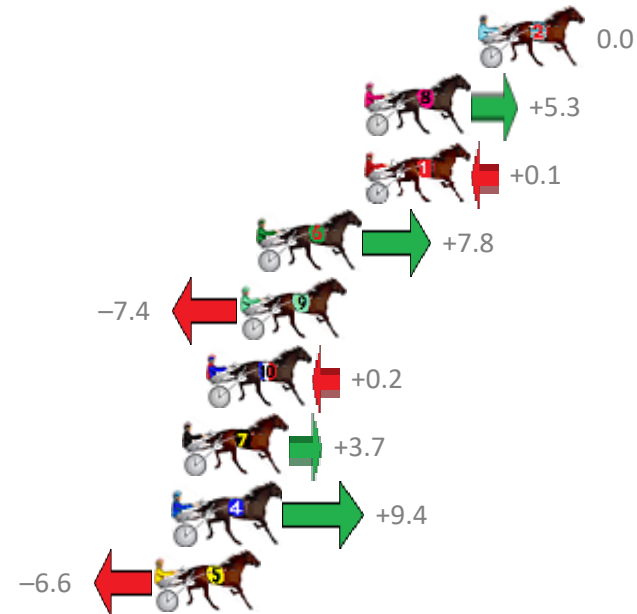

Albion Park Race 5 Distance 2138m

Thursday, 10 October 2019

Gross Time: 2:36.90 MileRate: 1:58.10 LeadTime: 38.50s First Qtr: 31.80s Second Qtr: 30.20s Third Qtr: 28.30s Fourth Qtr: 28.10s

NoHorse	Plc	Margin	Time	800Time (W)	400 Time (W)
2 GRIZZLY MONTANA	1	0.0m	2:36.90	56.40s (0)	28.10s (0)
8 JACKS GAMBIT	2	4.5m	2:37.22	56.03s (0)	27.62s (0)
1 BUKTHSYSTEM	3	4.5m	2:37.22	56.39s (0)	27.99s (0)
6 NICSTAR	4	8.8m	2:37.52	55.85s (1)	27.48s (1)
9 CALL ME YOURS	5	9.4m	2:37.56	56.92s (1)	28.52s (1)
10 JUST ONE GOOD ONE	6	10.8m	2:37.66	56.39s (1)	27.97s (1)
7 TRUNKEY DIGGER	7	11.7m	2:37.72	56.14s (0)	27.73s (0)
4 COULDNTTELLYA	8	12.0m	2:37.74	55.74s (1)	27.38s (1)
5 LETS DIG IT	9	12.8m	2:37.80	56.87s (1)	28.44s (1)

Finish Position and metres gained from 800m

Sectionals
Powered by

Home of Australian Harness Sectionals

Get your sectionals delivered to your inbox daily

Check out www.pjdata.com.au

The Racing Queensland Board (trading as Racing Queensland) and provider are not responsible for the completeness or accuracy of any of the information contained herein, and makes no representations about its suitability for any purpose.