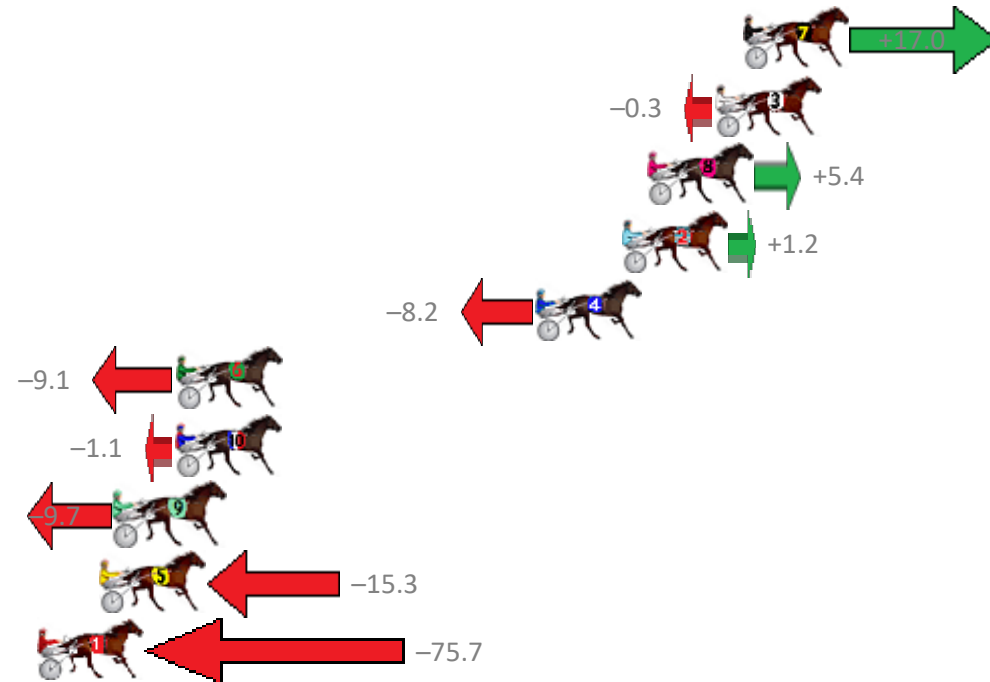

Albion Park Race 3 Distance 1660m

Thursday, 10 October 2019

Gross Time: 1:59.10 MileRate: 1:55.50 LeadTime: 3.40s First Qtr: 28.20s Second Qtr: 29.20s Third Qtr: 28.30s Fourth Qtr: 30.00s

NoHorse	Plc	Margin	Time	800Time (W)	400 Time (W)
7 NON PASSARE	1	0.0m	1:59.10	57.06s (1)	28.95s (1)
3 WILD ABOUT TOWN	2	1.1m	1:59.18	58.32s (1)	29.95s (1)
8 BLACKSADANCE	3	3.8m	1:59.39	57.91s (2)	29.59s (1)
2 PAQUIN	4	4.8m	1:59.46	58.21s (1)	29.81s (0)
4 JEWEL OF PEAK	5	8.2m	1:59.71	58.90s (0)	30.61s (0)
6 PEGGY STARDUST	6	22.5m	2:00.79	58.96s (2)	30.38s (2)
10 TORQUE TO THE MAX	7	22.5m	2:00.79	58.38s (1)	29.98s (2)
9 LOMBO SKY HAWK	8	24.9m	2:00.97	59.01s (0)	30.40s (1)
5 PRIVATE JUJON	9	25.5m	2:01.01	59.41s (0)	30.28s (0)
1 FAVREAU	10	81.1m	2:05.18	63.82s (0)	34.79s (0)

Finish Position and metres gained from 800m

Sectionals
Powered by

Home of Australian Harness Sectionals

Get your sectionals delivered to your inbox daily

Check out www.pjdata.com.au

The Racing Queensland Board (trading as Racing Queensland) and provider are not responsible for the completeness or accuracy of any of the information contained herein, and makes no representations about its suitability for any purpose.