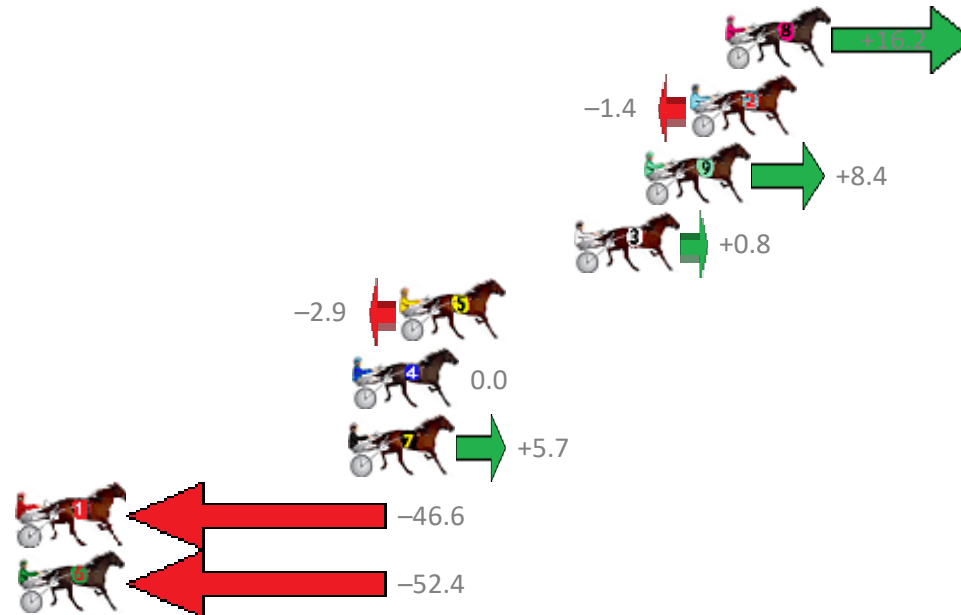

Albion Park Race 1 Distance 1660m

Thursday, 10 October 2019

Gross Time: 2:02.30 MileRate: 1:58.60 LeadTime: 3.30s First Qtr: 29.20s Second Qtr: 31.30s Third Qtr: 29.30s Fourth Qtr: 29.20s

NoHorse	Plc	Margin	Time	800Time (W)	400 Time (W)
8 ALSJEANSMAXSSTAR	1	0.0m	2:02.30	57.32s (1)	28.69s (2)
2 ITMIGHTBEYOU	2	1.4m	2:02.40	58.60s (0)	29.30s (0)
9 CHARAS ACCENT	3	3.2m	2:02.53	57.89s (1)	28.48s (1)
3 PAGO PAGO	4	6.0m	2:02.74	58.44s (1)	29.07s (1)
5 LANOCH BOY	5	12.9m	2:03.24	58.71s (0)	29.32s (0)
4 LONESTAR WAY	6	14.8m	2:03.38	58.50s (0)	29.13s (0)
7 ROCK THE HOUSE	7	14.9m	2:03.39	58.08s (1)	29.27s (2)
1 FOREST MAJOR	8	51.8m	2:06.08	61.91s (0)	32.50s (0)
6 SOMEWHEREINHEAVEN	9	54.4m	2:06.27	62.33s (1)	32.95s (1)

Finish Position and metres gained from 800m

Sectionals
Powered by

Home of Australian Harness Sectionals

Get your sectionals delivered to your inbox daily

Check out www.pjdata.com.au

The Racing Queensland Board (trading as Racing Queensland) and provider are not responsible for the completeness or accuracy of any of the information contained herein, and makes no representations about its suitability for any purpose.