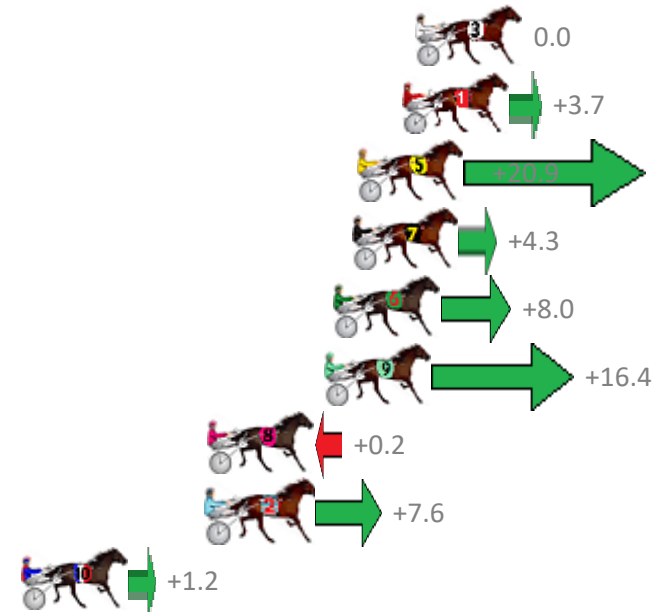

Albion Park Race 4 Distance 1660m

Thursday, 10 October 2019

Gross Time: 2:02.20 MileRate: 1:58.50 LeadTime: 3.30s First Qtr: 29.10s Second Qtr: 31.40s Third Qtr: 29.10s Fourth Qtr: 29.30s

NoHorse	Plc	Margin	Time	800Time (W)	400 Time (W)
3 TRACES OF TARA	1	0.0m	2:02.20	58.40s (0)	29.30s (0)
1 THANKHEAVNFORGIRLS	2	0.5m	2:02.24	58.13s (0)	29.01s (0)
5 JOANNIES GIRL	3	2.3m	2:02.37	56.87s (2)	28.75s (3)
7 LETHAL STAR	4	2.5m	2:02.38	58.09s (1)	29.28s (1)
6 ANNAS BEST	5	3.2m	2:02.43	57.82s (1)	29.01s (1)
9 MODERN THOUGHT	6	3.6m	2:02.46	57.20s (1)	28.52s (2)
8 MERRYWOOD PEARL	7	8.2m	2:02.80	58.39s (0)	29.20s (0)
2 KOTARE KASAI	8	8.2m	2:02.80	57.85s (1)	28.99s (1)
10 MISS KESHA	9	15.6m	2:03.34	58.31s (2)	29.96s (2)

Finish Position and metres gained from 800m

Sectionals
Powered by

Home of Australian Harness Sectionals

Get your sectionals delivered to your inbox daily

Check out www.pjdata.com.au

The Racing Queensland Board (trading as Racing Queensland) and provider are not responsible for the completeness or accuracy of any of the information contained herein, and makes no representations about its suitability for any purpose.