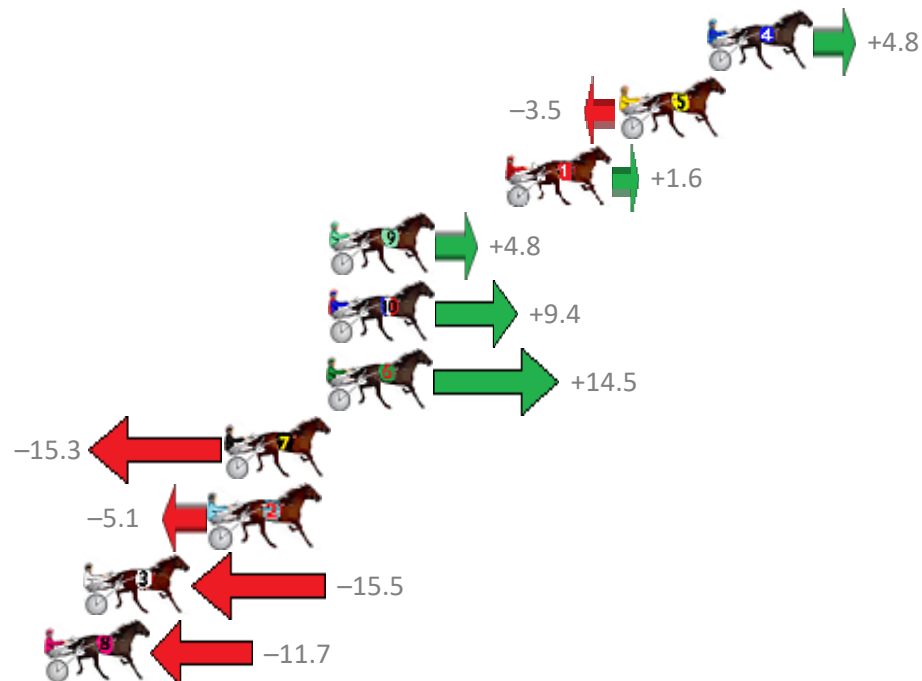

Albion Park Race 2 Distance 1660m

Thursday, 10 October 2019

Gross Time: 2:00.60 MileRate: 1:56.90 LeadTime: 3.20s First Qtr: 27.30s Second Qtr: 31.20s Third Qtr: 29.10s Fourth Qtr: 29.80s

NoHorse	Plc	Margin	Time	800Time (W)	400 Time (W)
4 DOWNTOWN LUCCA	1	0.0m	2:00.60	58.55s (0)	29.46s (0)
5 ALL MADNESS	2	3.5m	2:00.86	59.16s (0)	30.06s (0)
1 WHATA STRIDE	3	8.0m	2:01.20	58.78s (0)	29.65s (0)
9 LA BELLE CHEVAL	4	15.0m	2:01.72	58.55s (1)	29.90s (2)
10 PURPLE SHADES	5	15.0m	2:01.72	58.21s (1)	29.58s (2)
6 AROONA	6	15.1m	2:01.72	57.83s (1)	29.27s (1)
7 MODERNDAY FALCON	7	19.1m	2:02.02	60.03s (1)	30.78s (1)
2 PERFECT FEELING	8	19.7m	2:02.07	59.28s (1)	30.06s (1)
3 DATSGOOD	9	24.7m	2:02.44	60.04s (1)	30.78s (1)
8 SISTER FEELGOOD	10	26.3m	2:02.56	59.76s (0)	30.60s (0)

Finish Position and metres gained from 800m

Sectionals
Powered by

Home of Australian Harness Sectionals

Get your sectionals delivered to your inbox daily

Check out www.pjdata.com.au

The Racing Queensland Board (trading as Racing Queensland) and provider are not responsible for the completeness or accuracy of any of the information contained herein, and makes no representations about its suitability for any purpose.