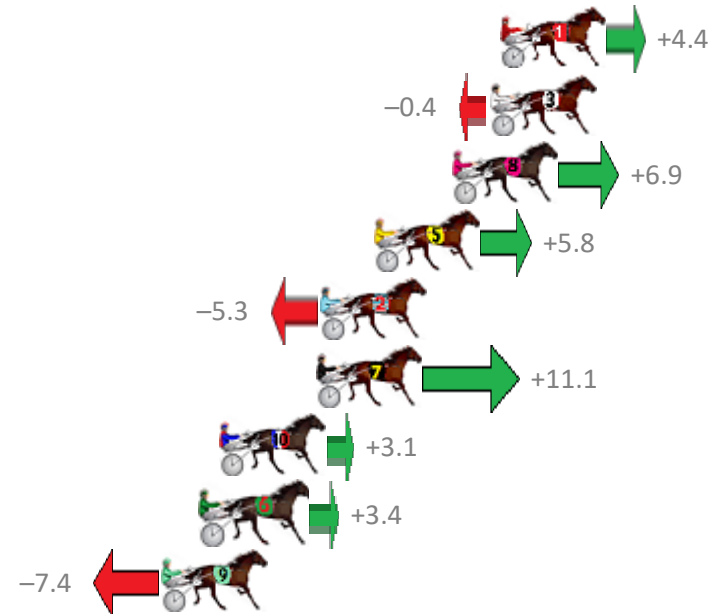

Albion Park Race 8 Distance 2138m

Thursday, 10 October 2019

Gross Time: 2:36.00 MileRate: 1:57.40 LeadTime: 38.00s First Qtr: 30.50s Second Qtr: 31.20s Third Qtr: 28.00s Fourth Qtr: 28.30s

NoHorse	Plc	Margin	Time	800Time (W)	400 Time (W)
1 ELMS CREEK	1	0.0m	2:36.00	55.99s (0)	28.00s (0)
3 BEE GEES BANDIT	2	0.4m	2:36.03	56.33s (0)	28.33s (0)
8 MAYWYNS BEST	3	1.9m	2:36.13	55.81s (0)	27.77s (0)
5 MAFUTA VAUTIN	4	5.0m	2:36.35	55.89s (1)	28.09s (2)
2 PARISIAN ROCKSTAR	5	7.1m	2:36.50	56.67s (1)	28.53s (1)
7 WEE JIMMY	6	7.3m	2:36.52	55.52s (0)	27.61s (0)
10 LIKEALLOFUS	7	11.1m	2:36.79	56.08s (0)	27.97s (1)
6 UNASSUMING CHAMP	8	11.8m	2:36.83	56.06s (1)	28.40s (1)
9 KARLOO MAC	9	13.4m	2:36.95	56.82s (1)	29.02s (2)

Finish Position and metres gained from 800m

Sectionals
Powered by

Home of Australian Harness Sectionals

Get your sectionals delivered to your inbox daily

Check out www.pjdata.com.au

The Racing Queensland Board (trading as Racing Queensland) and provider are not responsible for the completeness or accuracy of any of the information contained herein, and makes no representations about its suitability for any purpose.