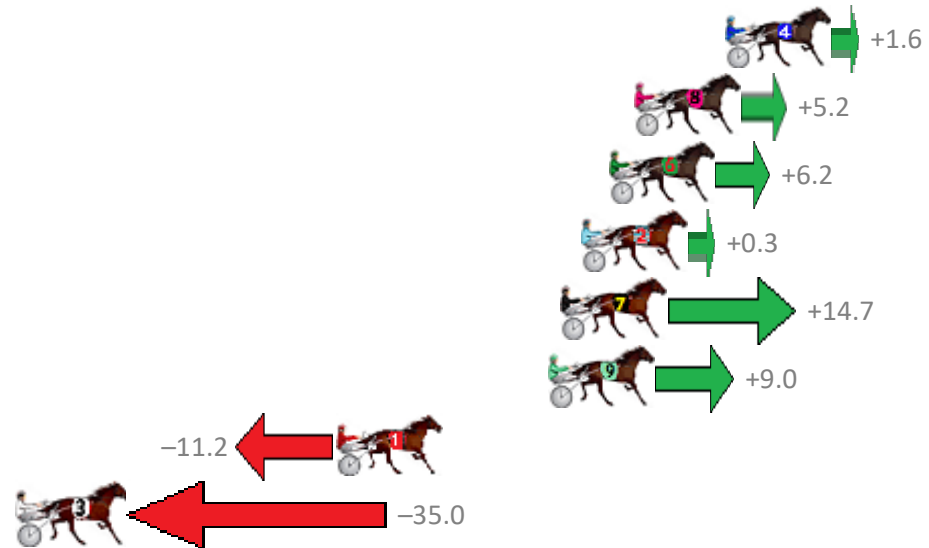

Albion Park Race 6 Distance 2138m

Thursday, 10 October 2019

Gross Time: 2:37.30 MileRate: 1:58.40 LeadTime: 37.80s First Qtr: 31.30s Second Qtr: 31.60s Third Qtr: 28.70s Fourth Qtr: 27.90s

NoHorse	Plc	Margin	Time	800Time (W)	400 Time (W)
4 GOD SAKE	1	0.0m	2:37.30	56.49s (1)	27.80s (1)
8 VINTAGE DREAM	2	3.6m	2:37.55	56.23s (0)	27.57s (0)
6 WHOSTOLEMYPIGEON	3	4.6m	2:37.62	56.16s (1)	28.21s (2)
2 KARINYA MULLY	4	5.7m	2:37.70	56.58s (1)	27.88s (1)
7 MONTANA CHIEF	5	6.5m	2:37.75	55.56s (1)	27.60s (2)
9 LANCELOT BROMAC	6	7.0m	2:37.79	55.96s (1)	27.97s (2)
1 FARRAHFOWLER	7	15.4m	2:38.37	57.39s (0)	28.68s (0)
3 LURAH	8	35.0m	2:39.74	59.08s (0)	30.34s (0)

Finish Position and metres gained from 800m

Sectionals
Powered by

Home of Australian Harness Sectionals

Get your sectionals delivered to your inbox daily

Check out www.pjdata.com.au

The Racing Queensland Board (trading as Racing Queensland) and provider are not responsible for the completeness or accuracy of any of the information contained herein, and makes no representations about its suitability for any purpose.