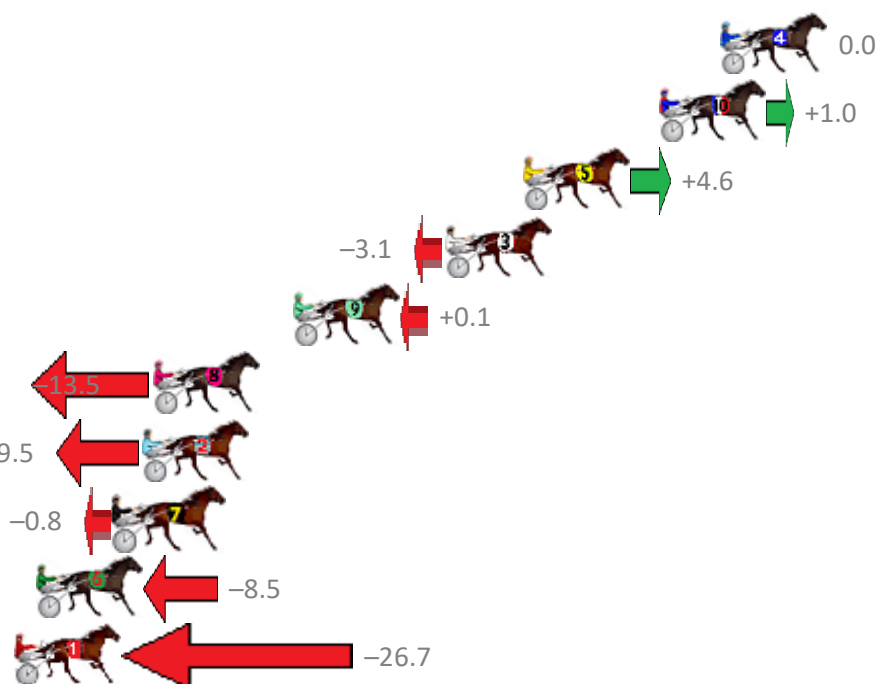

Albion Park Race 7 Distance 1660m

Thursday, 10 October 2019

Gross Time: 2:02.40 MileRate: 1:58.70 LeadTime: 3.30s First Qtr: 29.30s Second Qtr: 33.00s Third Qtr: 29.40s Fourth Qtr: 27.40s

NoHorse	Plc	Margin	Time	800Time (W)	400 Time (W)
4 FLYING WINGARD	1	0.0m	2:02.40	56.80s (0)	27.40s (0)
10 MONUMENTAL	2	2.4m	2:02.56	56.73s (1)	27.37s (1)
5 SPONDOOLEY	3	7.8m	2:02.93	56.47s (1)	26.96s (1)
3 PITTSWORTH MAN	4	10.9m	2:03.15	57.02s (1)	27.53s (1)
9 DYNAMIC DEEJAY	5	16.9m	2:03.56	56.79s (1)	27.26s (1)
8 BIG IN AMERICA	6	22.5m	2:03.94	57.76s (0)	28.17s (0)
2 SWAFFHAM WATER	7	22.9m	2:03.97	57.47s (0)	27.87s (0)
7 RIVERLEIGH JEFF	8	24.0m	2:04.04	56.86s (0)	27.32s (1)
6 JUST ROKIN	9	27.1m	2:04.26	57.40s (0)	27.76s (0)
1 RAINBOW STYLING	10	31.3m	2:04.54	58.70s (0)	29.15s (0)

Finish Position and metres gained from 800m

Sectionals
Powered by

Home of Australian Harness Sectionals

Get your sectionals delivered to your inbox daily

Check out www.pjdata.com.au

The Racing Queensland Board (trading as Racing Queensland) and provider are not responsible for the completeness or accuracy of any of the information contained herein, and makes no representations about its suitability for any purpose.