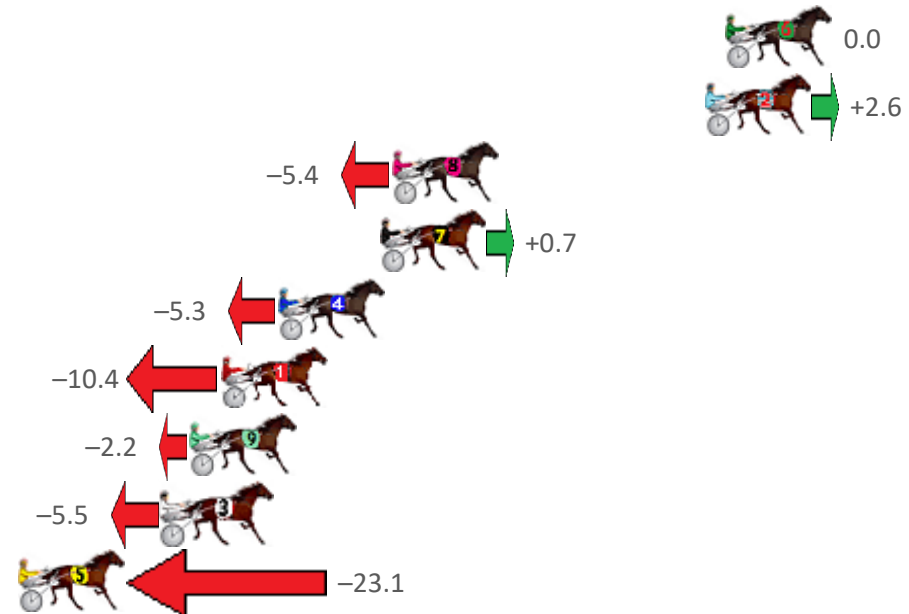

Redcliffe Race 3 Distance 1780m

Thursday, 22 July 2021

Gross Time: 2:11.00 MileRate: 1:58.40 LeadTime: 11.40s First Qtr: 29.00s Second Qtr: 30.80s Third Qtr: 29.70s Fourth Qtr: 30.10s

No	Horse	Plc	Margin	Time	800Time (W)	400 Time (W)
6	DEAL BREAKER	1	0.0m	2:11.00	59.80s (0)	30.10s (0)
2	CINDAROCKINRELLA	2	0.8m	2:11.06	59.61s (1)	29.95s (1)
8	TICK OF THE CLOCK	3	13.2m	2:12.04	60.20s (1)	30.55s (1)
7	LIVING FREE	4	13.7m	2:12.08	59.75s (0)	29.81s (0)
4	TULHURST LOVER	5	17.7m	2:12.40	60.19s (1)	30.44s (1)
1	FREMARKSINDI	6	20.0m	2:12.58	60.57s (0)	30.62s (0)
9	TEACHERS PET	7	21.2m	2:12.67	59.96s (0)	30.04s (2)
3	KOOKABURRAPRINCESS	8	22.3m	2:12.76	60.21s (1)	30.42s (1)
5	WHATA REACTOR	9	28.5m	2:13.25	61.52s (0)	31.62s (0)

Finish Position and metres gained from 800m

Sectionals
Powered by

PJ HARNESS ANALYSER Version 3.05 Out Now!
HORSE REPORTS / RAW DATA
All your sectional needs Check us out at www.pjdata.com.au

The Racing Queensland Board (trading as Racing Queensland) and provider are not responsible for the completeness or accuracy of any of the information contained herein, and makes no representations about its suitability for any purpose.