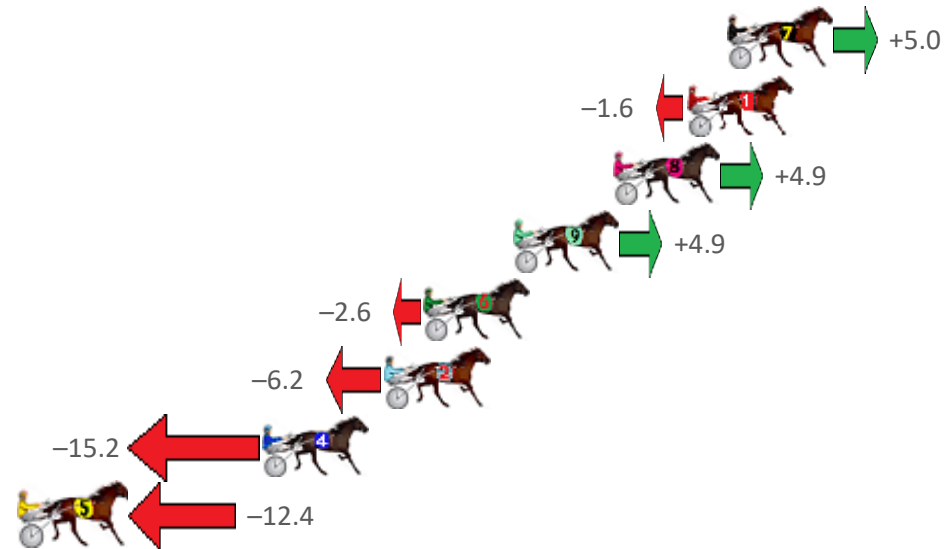

Redcliffe Race 9 Distance 2040m

Thursday, 22 July 2021

Gross Time: 2:32.60 MileRate: 2:00.30 LeadTime: 32.60s First Qtr: 31.70s Second Qtr: 30.80s Third Qtr: 28.60s Fourth Qtr: 28.90s

No	Horse	Plc	Margin	Time	800Time (W)	400 Time (W)
7	CARLOS BROMAC	1	0.0m	2:32.60	57.14s (0)	28.53s (0)
1	IMA BEACH BABE	2	1.6m	2:32.72	57.61s (0)	29.01s (0)
8	SPRINGFIELD SPIRIT	3	4.5m	2:32.94	57.15s (0)	28.48s (0)
9	ONE LAST ROLL	4	8.5m	2:33.24	57.15s (1)	28.58s (1)
6	SNOOP STRIDE	5	12.0m	2:33.51	57.69s (2)	29.45s (2)
2	FLO RYDA	6	13.6m	2:33.63	57.94s (1)	29.30s (1)
4	MAN OF ACTION	7	18.4m	2:34.00	58.59s (1)	29.98s (1)
5	SPECIALANDIKNOWIT	8	28.2m	2:34.74	58.39s (2)	30.27s (2)

Finish Position and metres gained from 800m

Sectionals
Powered by

PJ HARNESS ANALYSER Version 3.05 Out Now!
HORSE REPORTS / RAW DATA
All your sectional needs Check us out at www.pjdata.com.au

The Racing Queensland Board (trading as Racing Queensland) and provider are not responsible for the completeness or accuracy of any of the information contained herein, and makes no representations about its suitability for any purpose.