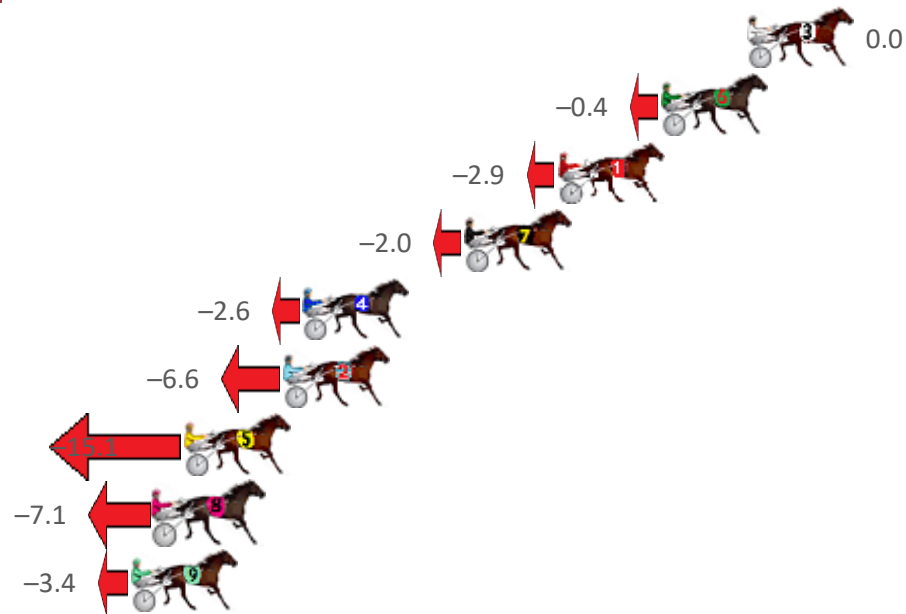

Redcliffe Race 4 Distance 1780m

Thursday, 22 July 2021

Gross Time: 2:12.00 MileRate: 1:59.30 LeadTime: 11.40s First Qtr: 31.10s Second Qtr: 30.60s Third Qtr: 29.20s Fourth Qtr: 29.70s

NoHorse	Plc	Margin	Time	800Time (W)	400 Time (W)
3 DATSINAHURRI	1	0.0m	2:12.00	58.90s (0)	29.70s (0)
6 COBBITY CASTLE	2	3.4m	2:12.26	58.93s (1)	29.64s (1)
1 JUST ONE GOOD ONE	3	7.5m	2:12.58	59.11s (0)	29.87s (0)
7 GLENCOE REIGN	4	11.2m	2:12.87	59.05s (0)	29.80s (0)
4 DALLAS COWGIRL	5	17.6m	2:13.37	59.09s (0)	29.85s (0)
2 FASTNFLASHY	6	18.4m	2:13.43	59.38s (1)	30.04s (2)
5 FAMOUS SHOES	7	22.3m	2:13.74	60.01s (1)	30.58s (1)
8 ELLE JAY	8	23.5m	2:13.83	59.42s (1)	30.11s (1)
9 SCHOOPY	9	24.4m	2:13.90	59.15s (1)	30.14s (2)

Finish Position and metres gained from 800m

Sectionals
Powered by

PJ HARNESS ANALYSER Version 3.05 Out Now!
HORSE REPORTS / RAW DATA
All your sectional needs Check us out at www.pjdata.com.au

The Racing Queensland Board (trading as Racing Queensland) and provider are not responsible for the completeness or accuracy of any of the information contained herein, and makes no representations about its suitability for any purpose.