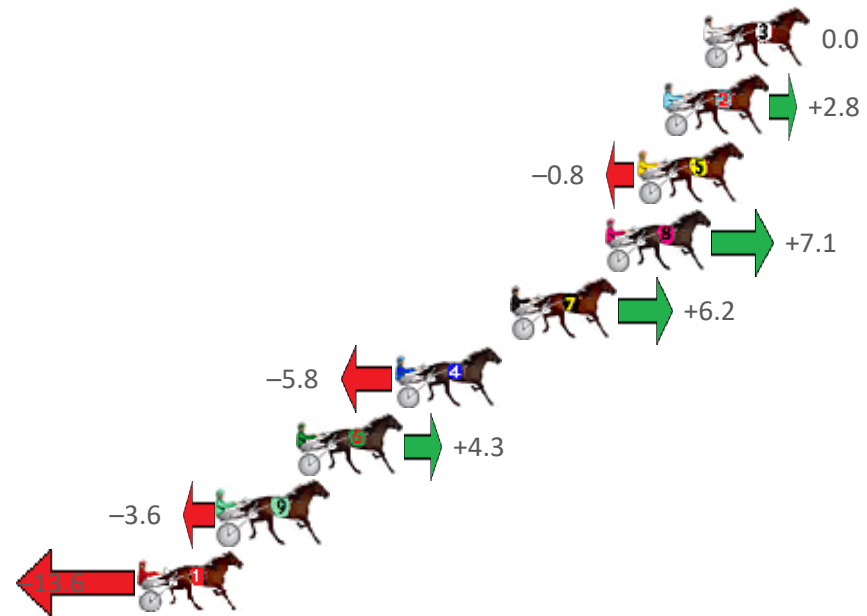

Redcliffe Race 7 Distance 1780m

Thursday, 22 July 2021

Gross Time: 2:10.70 MileRate: 1:58.20 LeadTime: 11.10s First Qtr: 31.30s Second Qtr: 30.40s Third Qtr: 28.40s Fourth Qtr: 29.50s

NoHorse	Plc	Margin	Time	800Time (W)	400 Time (W)
3 JEWEL OF PEAK	1	0.0m	2:10.70	57.90s (0)	29.50s (0)
2 THE CASUAL GOOSE	2	1.6m	2:10.82	57.70s (0)	29.29s (0)
5 GET READY TO ROCK	3	2.6m	2:10.90	57.96s (1)	29.44s (1)
8 TYPHOON TORQUE	4	3.9m	2:11.00	57.39s (1)	29.29s (2)
7 NIGHT NINJA	5	7.6m	2:11.29	57.45s (0)	28.97s (1)
4 MAFFIOSO GIRL	6	12.2m	2:11.64	58.32s (1)	29.79s (1)
6 LA PISTOLA	7	16.1m	2:11.95	57.59s (1)	29.33s (2)
9 MAJOR MISCHIEF	8	19.2m	2:12.18	58.16s (1)	30.01s (2)
1 JANG PEL	9	22.4m	2:12.43	58.88s (0)	30.32s (0)

Finish Position and metres gained from 800m

Sectionals
Powered by

PJ HARNESS ANALYSER
HORSE REPORTS / RAW DATA

Version 3.05
Out Now!

All your sectional needs

Check us out at www.pjdata.com.au

The Racing Queensland Board (trading as Racing Queensland) and provider are not responsible for the completeness or accuracy of any of the information contained herein, and makes no representations about its suitability for any purpose.