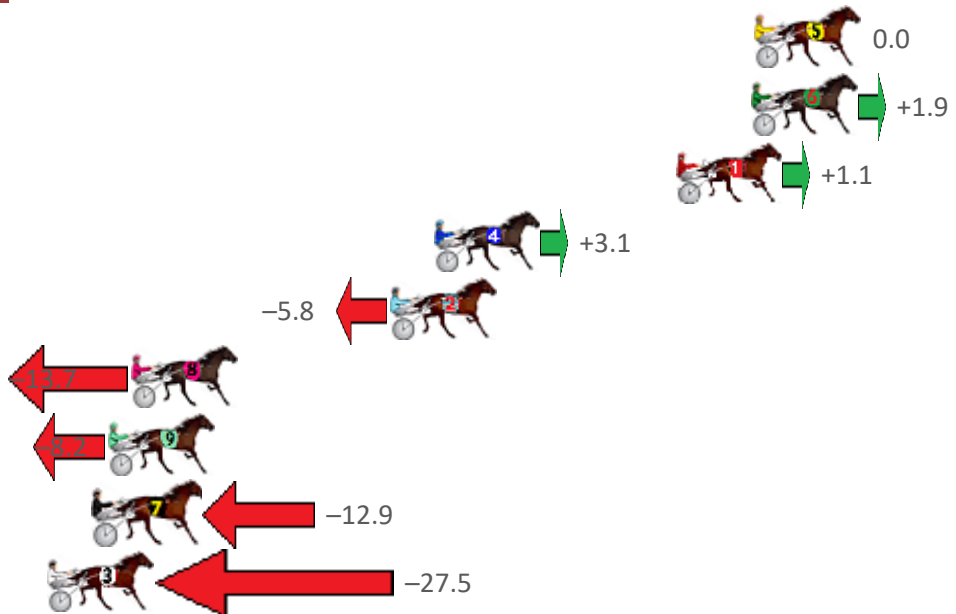

Redcliffe Race 2 Distance 1780m

Thursday, 22 July 2021

Gross Time: 2:11.90 MileRate: 1:59.20 LeadTime: 11.40s First Qtr: 30.80s Second Qtr: 31.00s Third Qtr: 29.10s Fourth Qtr: 29.60s

No	Horse	Plc	Margin	Time	800Time (W)	400 Time (W)
5	FLEETING FEELGOOD	1	0.0m	2:11.90	58.70s (0)	29.60s (0)
6	BARIKA	2	0.1m	2:11.91	58.56s (1)	29.53s (1)
1	AUNTY FRANCES	3	3.1m	2:12.14	58.62s (0)	29.50s (0)
4	SHAKATIE	4	12.7m	2:12.89	58.47s (1)	29.28s (2)
2	OUR DOLLY	5	14.4m	2:13.02	59.12s (0)	30.03s (0)
8	STUDLEIGHS ONLY	6	24.7m	2:13.82	59.70s (1)	30.46s (1)
9	ALEX TEE	7	25.6m	2:13.89	59.30s (0)	29.95s (1)
7	BERTILS WATCH ME	8	26.1m	2:13.92	59.64s (0)	30.33s (0)
3	TANCALTRA LIS	9	33.9m	2:14.53	60.71s (1)	31.46s (1)

Finish Position and metres gained from 800m

Sectionals
Powered by

PJ HARNESS ANALYSER Version 3.05 Out Now!
HORSE REPORTS / RAW DATA
All your sectional needs. Check us out at www.pjdata.com.au

The Racing Queensland Board (trading as Racing Queensland) and provider are not responsible for the completeness or accuracy of any of the information contained herein, and makes no representations about its suitability for any purpose.