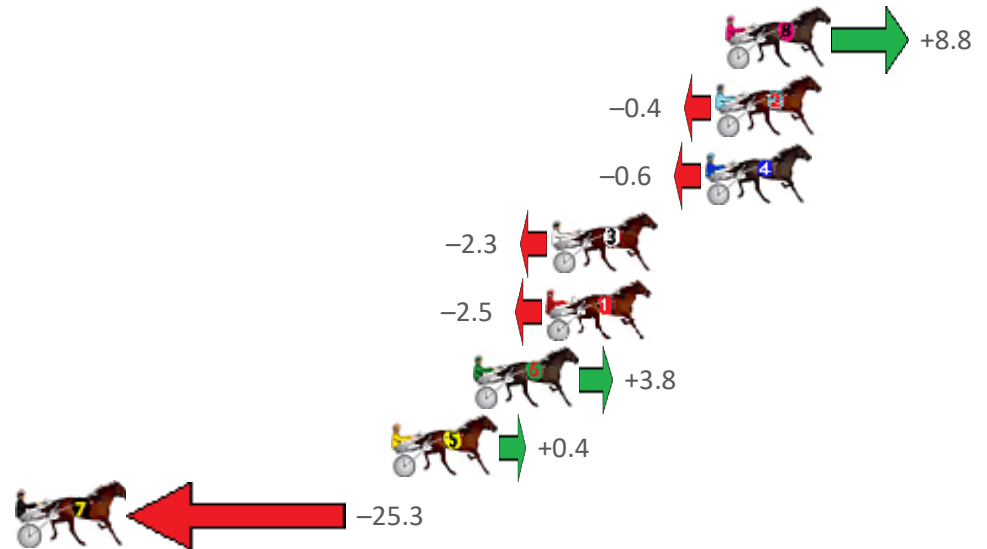

Redcliffe Race 6 Distance 1780m

Thursday, 22 July 2021

Gross Time: 2:12.10 MileRate: 1:59.40 LeadTime: 11.70s First Qtr: 31.30s Second Qtr: 31.60s Third Qtr: 28.70s Fourth Qtr: 28.80s

NoHorse	Plc	Margin	Time	800Time (W)	400 Time (W)
8 SHEZ GOT BLING	1	0.0m	2:12.10	56.87s (1)	28.14s (1)
2 ALBERIO	2	0.4m	2:12.13	57.53s (0)	28.83s (0)
4 WOODLANDS WONDER	3	0.8m	2:12.16	57.54s (1)	28.84s (1)
3 CANNAN	4	6.9m	2:12.62	57.66s (1)	28.94s (1)
1 BEEF CITY STARZZZ	5	7.1m	2:12.64	57.68s (0)	28.95s (0)
6 TORQUE IN CONTROL	6	10.0m	2:12.86	57.23s (1)	28.48s (1)
5 HESLUVABLE	7	13.2m	2:13.10	57.47s (0)	28.51s (0)
7 FORTYFIVE ROCK	8	34.7m	2:14.72	59.31s (0)	30.37s (0)

Finish Position and metres gained from 800m

Sectionals
Powered by

PJ

HARNES ANALYSER

HORSE REPORTS / RAW DATA

All your sectional needs

Check us out at www.pjdata.com.au

Version 3.05
Out Now!

The Racing Queensland Board (trading as Racing Queensland) and provider are not responsible for the completeness or accuracy of any of the information contained herein, and makes no representations about its suitability for any purpose.