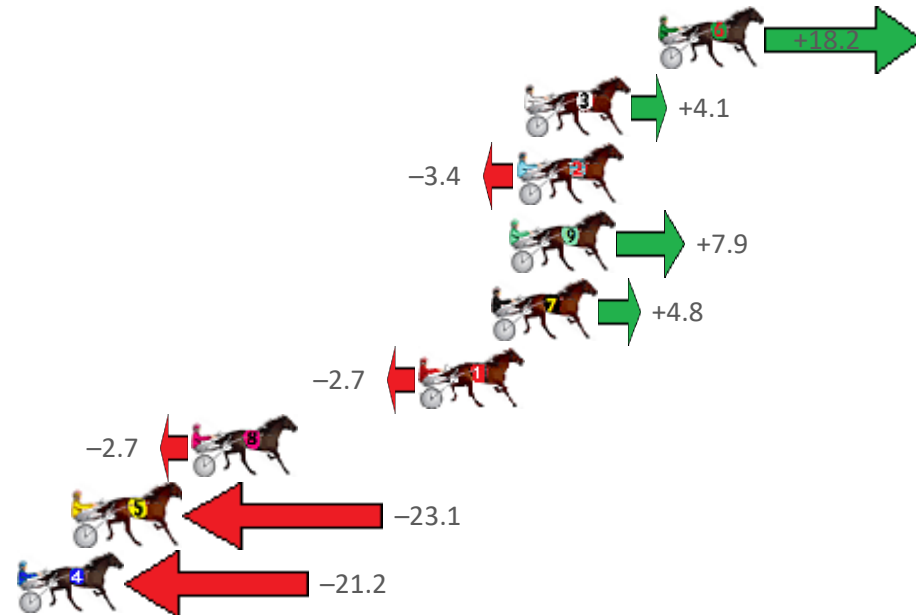

Redcliffe Race 1 Distance 1780m

Thursday, 22 July 2021

Gross Time: 2:14.90 MileRate: 2:02.00 LeadTime: 11.50s First Qtr: 31.70s Second Qtr: 32.40s Third Qtr: 30.30s Fourth Qtr: 29.00s

NoHorse	Plc	Margin	Time	800Time (W)	400 Time (W)
6 INZANIGHT	1	0.0m	2:14.90	57.96s (1)	28.55s (2)
3 MERGE RIGHT	2	5.3m	2:15.30	59.00s (1)	28.57s (2)
2 QUICK CLASSIC	3	5.6m	2:15.33	59.55s (0)	29.40s (0)
9 KING OF KAOS	4	5.9m	2:15.35	58.72s (1)	29.38s (2)
7 COPY WRITER	5	6.6m	2:15.40	58.95s (0)	28.73s (0)
1 DOOLITTLE DEXTER	6	9.5m	2:15.62	59.50s (0)	29.28s (0)
8 HAPPY SNAP	7	18.5m	2:16.31	59.50s (0)	29.22s (0)
5 WEDDING NIGHT	8	23.1m	2:16.66	61.00s (1)	30.28s (1)
4 SAMMYS SECRET	9	25.4m	2:16.83	60.86s (1)	30.11s (1)

Finish Position and metres gained from 800m

Sectionals
Powered by

PJ HARNESS ANALYSER Version 3.05 Out Now!
HORSE REPORTS / RAW DATA
All your sectional needs Check us out at www.pjdata.com.au

The Racing Queensland Board (trading as Racing Queensland) and provider are not responsible for the completeness or accuracy of any of the information contained herein, and makes no representations about its suitability for any purpose.