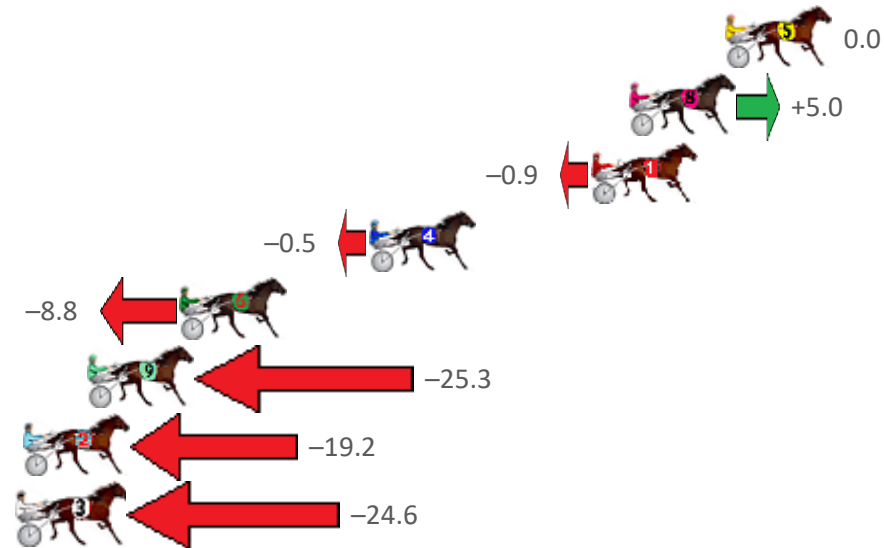

Redcliffe Race 8 Distance 1780m

Thursday, 22 July 2021

Gross Time: 2:08.60 MileRate: 1:56.30 LeadTime: 11.20s First Qtr: 30.00s Second Qtr: 29.40s Third Qtr: 28.60s Fourth Qtr: 29.40s

No	Horse	Plc	Margin	Time	800Time (W)	400 Time (W)
5	SIMON	1	0.0m	2:08.60	58.00s (0)	29.40s (0)
8	ALE ALE KAI	2	3.8m	2:08.89	57.64s (0)	28.89s (0)
1	ROCKNROLL DUDE	3	5.3m	2:09.01	58.06s (0)	29.41s (0)
4	FROST EN ICE	4	14.1m	2:09.69	58.04s (0)	29.26s (0)
6	AQUA MISS	5	21.6m	2:10.27	58.63s (1)	29.59s (1)
9	ISLAS JOY	6	25.3m	2:10.55	59.82s (1)	30.91s (1)
2	IMFEELINGIT	7	27.8m	2:10.74	59.38s (1)	30.34s (2)
3	THERESACHANCE	8	29.0m	2:10.84	59.77s (1)	30.64s (1)

Finish Position and metres gained from 800m

Sectionals
Powered by

PJ

HARNES ANALYSER

HORSE REPORTS / RAW DATA

All your sectional needs

Check us out at www.pjdata.com.au

Version 3.05
Out Now!

The Racing Queensland Board (trading as Racing Queensland) and provider are not responsible for the completeness or accuracy of any of the information contained herein, and makes no representations about its suitability for any purpose.