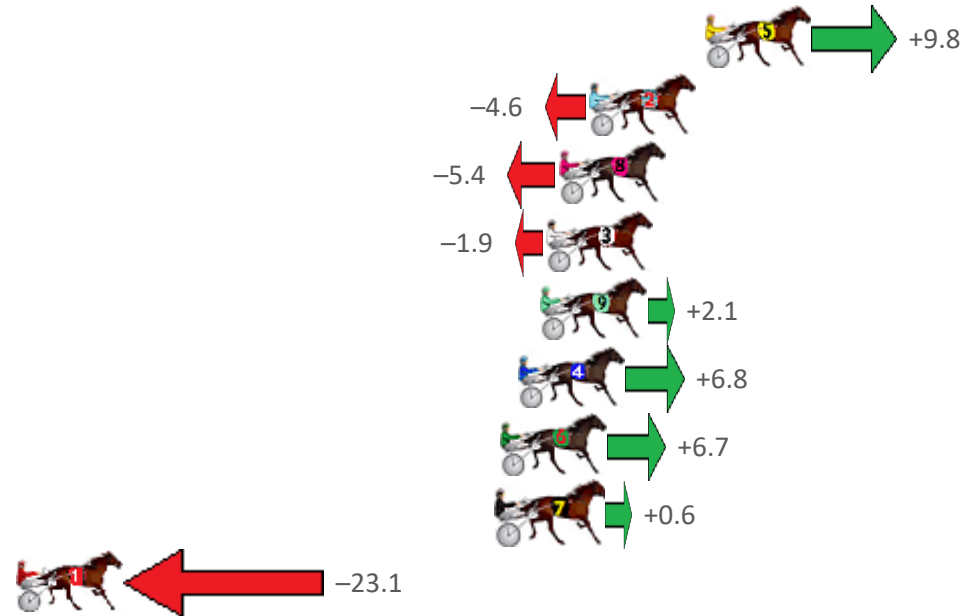

Redcliffe Race 5 Distance 1780m

Thursday, 22 July 2021

Gross Time: 2:11.40 MileRate: 1:58.80 LeadTime: 11.30s First Qtr: 28.90s Second Qtr: 31.60s Third Qtr: 30.20s Fourth Qtr: 29.40s

NoHorse	Plc	Margin	Time	800Time (W)	400 Time (W)
5 MONTEREY JACK	1	0.0m	2:11.40	58.87s (2)	29.31s (2)
2 MAC SWEENEY	2	4.6m	2:11.75	59.94s (0)	29.74s (0)
8 FRANCO NANDOR	3	5.8m	2:11.85	60.00s (1)	29.82s (1)
3 MACH TORQUE	4	6.3m	2:11.89	59.74s (1)	29.50s (1)
9 MY ULTIMATE HESTON	5	6.5m	2:11.90	59.44s (1)	29.20s (1)
4 SCHEU CREEK	6	7.4m	2:11.97	59.10s (2)	29.50s (2)
6 STREET WRITER	7	8.1m	2:12.02	59.10s (1)	29.22s (2)
7 KAY NORA SHANNON	8	8.2m	2:12.03	59.56s (0)	29.27s (0)
1 EULO FLYER	9	27.3m	2:13.50	61.31s (0)	30.99s (0)

Finish Position and metres gained from 800m

Sectionals
Powered by

PJ

HARNES ANALYSER

HORSE REPORTS / RAW DATA

Version 3.05
Out Now!

PJ
Data

f

All your sectional needs

Check us out at www.pjdata.com.au

The Racing Queensland Board (trading as Racing Queensland) and provider are not responsible for the completeness or accuracy of any of the information contained herein, and makes no representations about its suitability for any purpose.