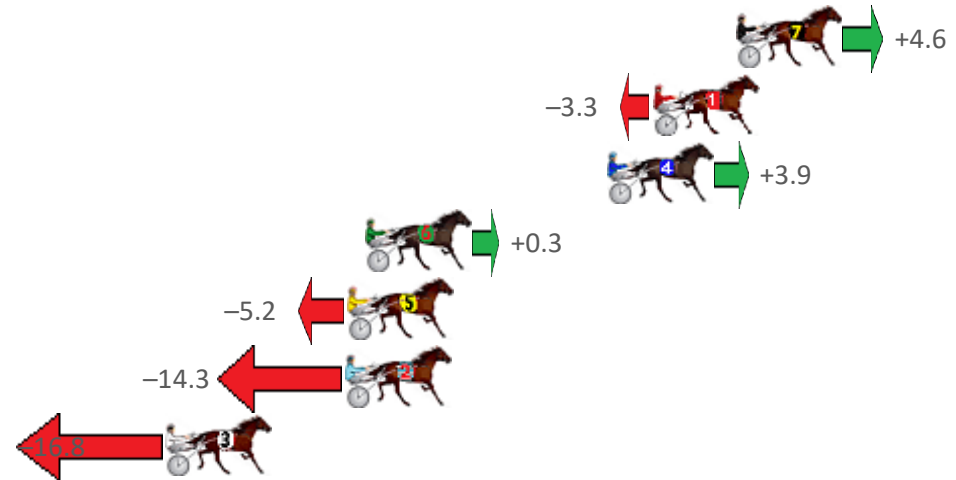

Redcliffe Race 10 Distance 2040m

Thursday, 22 July 2021

Gross Time: 2:30.10   MileRate: 1:58.40   LeadTime: 32.00s   First Qtr: 30.80s   Second Qtr: 30.10s   Third Qtr: 28.40s   Fourth Qtr: 28.80s

NoHorse	Plc	Margin	Time	800Time (W)	400 Time (W)
7 OUR LITTLE DIGGER	1	0.0m	2:30.10	56.87s (0)	28.44s (0)
1 COLONEL JOY	2	3.3m	2:30.35	57.43s (0)	29.04s (0)
4 GODDESS JUJON	3	5.1m	2:30.49	56.92s (0)	28.45s (0)
6 EL GRAN SENOR	4	14.7m	2:31.21	57.18s (1)	29.11s (1)
5 JUST JOSHIN	5	15.4m	2:31.26	57.57s (1)	29.17s (2)
2 OHOKA JIMMY	6	15.5m	2:31.27	58.22s (1)	29.64s (1)
3 OUR UNCLE JIM	7	22.6m	2:31.81	58.39s (1)	30.00s (2)

Finish Position and metres gained from 800m

Sectionals
Powered by

The Racing Queensland Board (trading as Racing Queensland) and provider are not responsible for the completeness or accuracy of any of the information contained herein, and makes no representations about its suitability for any purpose.