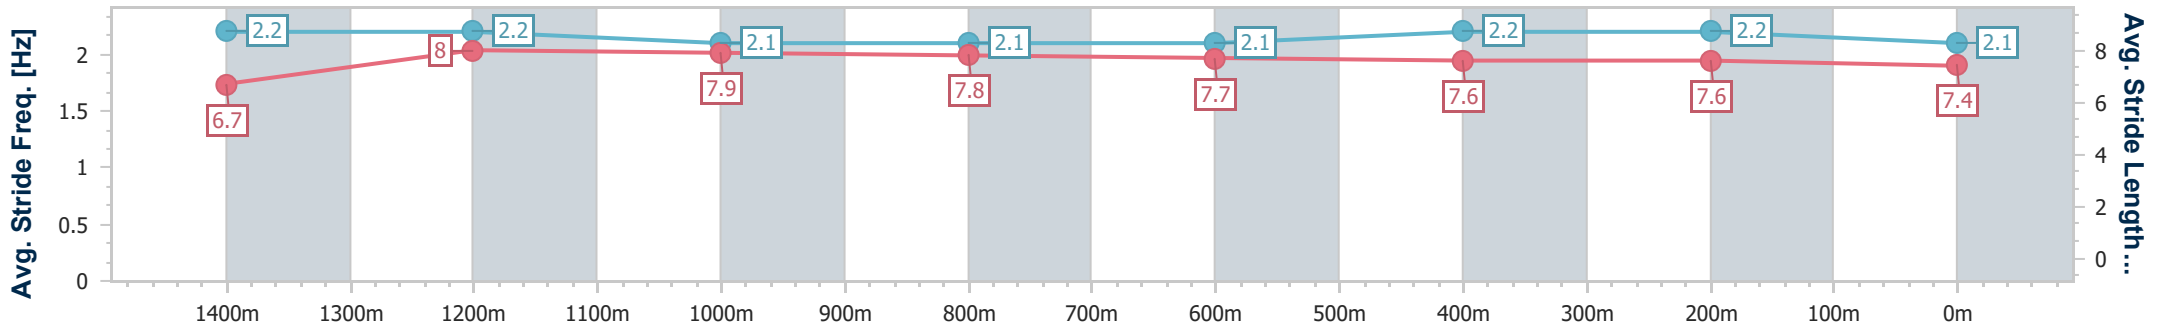

Sunshine Coast QLD Professional

Race 7: PALM LAKE RESORT BM55 Handicap - 1600m

01 November 2022 - 16:51

Track Rating: Soft 5, Weather: Light Rain, Rail Position: +5m Entire

Section	Overall	1400m	1200m	1000m	800m	600m	400m	200m
Section Times	1:38.14 [4] (0:13.36)	1:24.78 [2] (0:11.59)	1:13.19 [3] (0:11.90)	1:01.29 [3] (0:12.47)	0:48.82 [3] (0:12.15)	0:36.67 [3] (0:12.00)	0:24.67 [3] (0:11.92)	0:12.75 [4] (0:12.75)
Average Speed [km/h]	53.9	62.5	60.7	58.0	59.7	60.3	60.4	56.4
Top Speed [km/h]	66.8	64.5	62.5	59.0	60.8	60.7	61.2	58.8
Avg. Dist. to Rail [m]	3.1	2.3	2.3	2.0	1.3	0.7	2.4	3.1
Avg. Stride Freq. [Hz]	2.2	2.2	2.1	2.1	2.1	2.2	2.2	2.1
Avg. Stride Length [m]	6.7	8.0	7.9	7.8	7.7	7.6	7.6	7.4