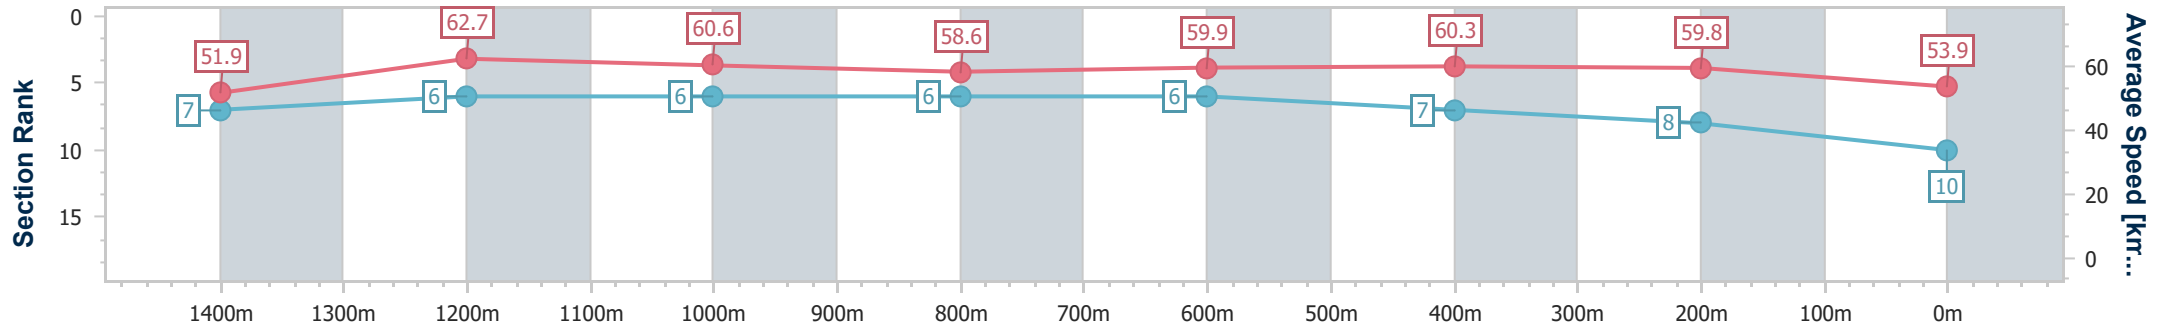

- [] Ranking at each section and finish
- .-.- No data available at this section
- NA No data available

Horse/Jockey Name	Travoli
Final Rank	10
Fastest Section Time (Section)	0:11.57 (1400m)
Top Speed [km/h] (Section)	65.3 (1400m)
Race State	Finished

Sunshine Coast QLD Professional

Race 7: PALM LAKE RESORT BM55 Handicap - 1600m

01 November 2022 - 16:51

Track Rating: Soft 5, Weather: Light Rain, Rail Position: +5m Entire

Section	Overall	1400m	1200m	1000m	800m	600m	400m	200m
Section Times	1:39.37 [10] (0:13.88)	1:25.49 [7] (0:11.57)	1:13.92 [6] (0:11.93)	1:01.99 [6] (0:12.38)	0:49.61 [6] (0:12.15)	0:37.46 [6] (0:12.05)	0:25.41 [7] (0:12.04)	0:13.37 [8]
Average Speed [km/h]	51.9	62.7	60.6	58.6	59.9	60.3	59.8	53.9
Top Speed [km/h]	63.7	65.3	62.0	59.0	61.3	61.2	60.7	57.8
Avg. Dist. to Rail [m]	8.4	3.0	3.2	2.8	2.0	1.4	3.3	0.8
Avg. Stride Freq. [Hz]	2.3	2.4	2.3	2.3	2.3	2.3	2.3	2.2
Avg. Stride Length [m]	6.3	7.3	7.2	7.1	7.1	7.2	7.1	6.7