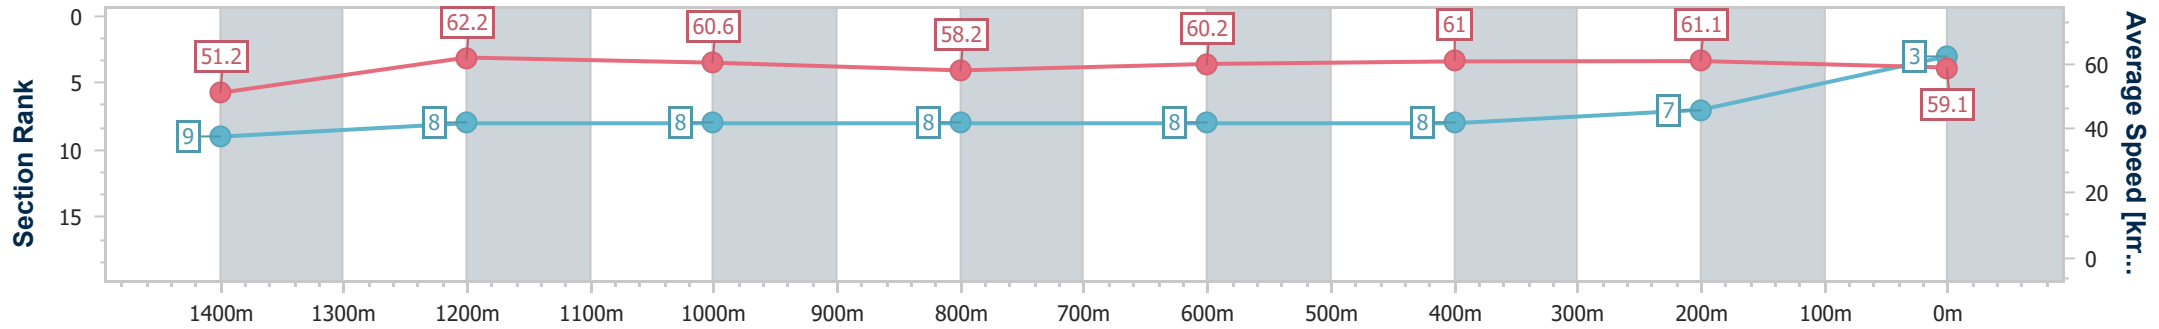

Sunshine Coast QLD Professional

Race 7: PALM LAKE RESORT BM55 Handicap - 1600m

01 November 2022 - 16:51

Track Rating: Soft 5, Weather: Light Rain, Rail Position: +5m Entire

Section	Overall	1400m	1200m	1000m	800m	600m	400m	200m
Section Times	1:38.11 [3] (0:14.08)	1:24.03 [9] (0:11.65)	1:12.38 [8] (0:11.93)	1:00.45 [8] (0:12.44)	0:48.01 [8] (0:12.11)	0:35.90 [8] (0:11.93)	0:23.97 [8] (0:11.78)	0:12.19 [7] (0:12.19)
Average Speed [km/h]	51.2	62.2	60.6	58.2	60.2	61.0	61.1	59.1
Top Speed [km/h]	62.9	64.5	61.5	59.5	62.1	62.1	61.7	60.9
Avg. Dist. to Rail [m]	5.9	3.0	3.3	2.9	2.2	1.7	5.8	7.3
Avg. Stride Freq. [Hz]	2.1	2.3	2.2	2.2	2.2	2.2	2.2	2.2
Avg. Stride Length [m]	6.5	7.6	7.6	7.5	7.6	7.7	7.6	7.4