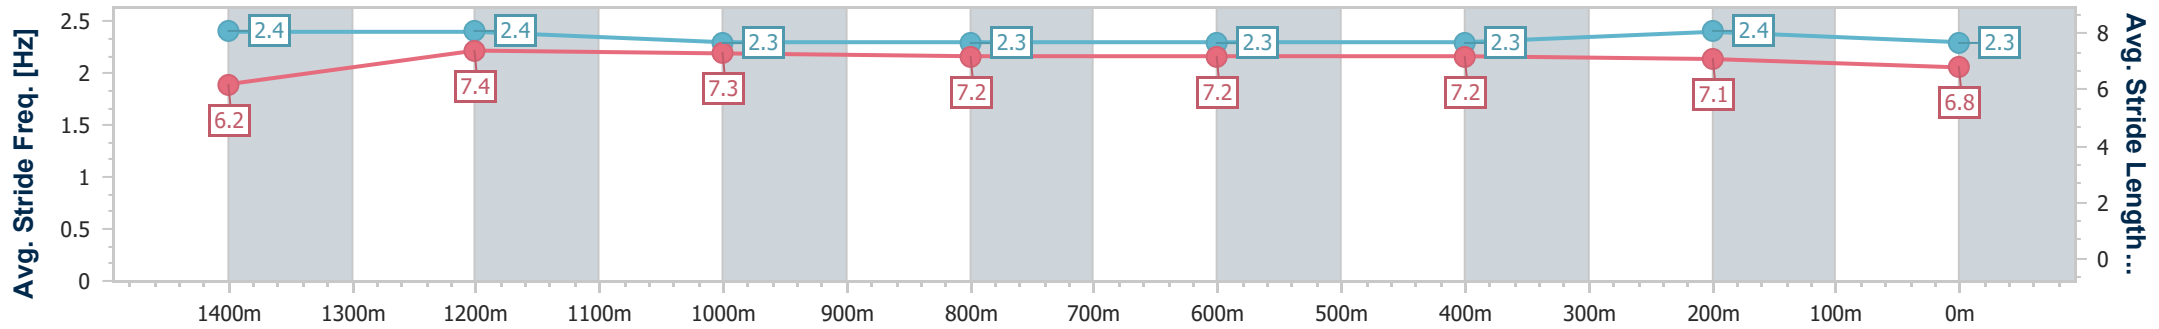

Sunshine Coast QLD Professional

Race 7: PALM LAKE RESORT BM55 Handicap - 1600m

01 November 2022 - 16:51

Track Rating: Soft 5, Weather: Light Rain, Rail Position: +5m Entire

Section	Overall	1400m	1200m	1000m	800m	600m	400m	200m
Section Times	1:37.59 [2] (0:13.26)	1:24.33 [1] (0:11.39)	1:12.94 [1] (0:11.90)	1:01.04 [1] (0:12.48)	0:48.56 [1] (0:12.18)	0:36.38 [1] (0:11.86)	0:24.52 [1] (0:11.89)	0:12.63 [1] (0:12.63)
Average Speed [km/h]	54.2	63.6	60.6	58.0	59.5	60.8	60.6	56.9
Top Speed [km/h]	65.7	65.7	62.2	59.2	60.9	61.5	61.4	58.9
Avg. Dist. to Rail [m]	4.7	2.5	2.1	1.9	1.2	0.3	3.2	4.1
Avg. Stride Freq. [Hz]	2.4	2.4	2.3	2.3	2.3	2.3	2.4	2.3
Avg. Stride Length [m]	6.2	7.4	7.3	7.2	7.2	7.2	7.1	6.8

- [] Ranking at each section and finish
- .-.- No data available at this section
- NA No data available

Horse/Jockey Name	Bout
Final Rank	3
Fastest Section Time (Section)	0:11.65 (1400m)
Top Speed [km/h] (Section)	64.5 (1400m)
Race State	Finished