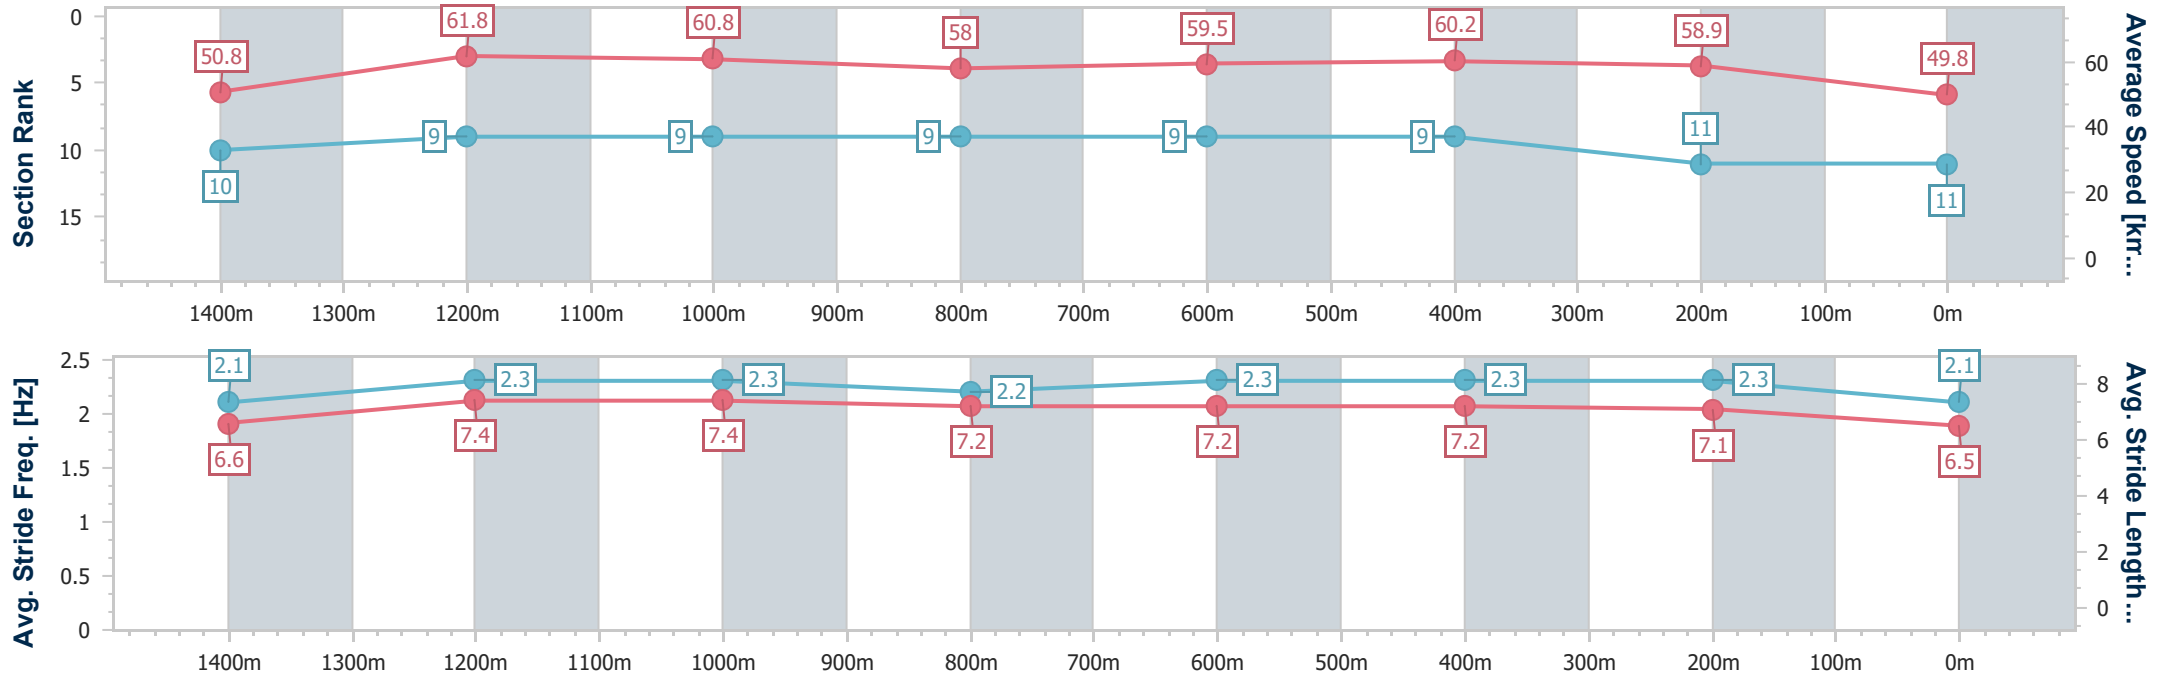

- [] Ranking at each section and finish
- .-.- No data available at this section
- NA No data available

Horse/Jockey Name	Cashoffa
Final Rank	11
Fastest Section Time (Section)	0:11.70 (1400m)
Top Speed [km/h] (Section)	63.6 (1400m)
Race State	Finished

Sunshine Coast QLD Professional

Race 7: PALM LAKE RESORT BM55 Handicap - 1600m

01 November 2022 - 16:51

Track Rating: Soft 5, Weather: Light Rain, Rail Position: +5m Entire

Section	Overall	1400m	1200m	1000m	800m	600m	400m	200m
Section Times	1:40.99 [11] (0:14.17)	1:26.82 [10] (0:11.70)	1:15.12 [9] (0:11.90)	1:03.22 [9] (0:12.46)	0:50.76 [9] (0:12.14)	0:38.62 [9] (0:11.94)	0:26.68 [9] (0:12.21)	0:14.47 [11] (0:14.47)
Average Speed [km/h]	50.8	61.8	60.8	58.0	59.5	60.2	58.9	49.8
Top Speed [km/h]	62.7	63.6	62.0	59.6	60.9	61.7	61.7	55.8
Avg. Dist. to Rail [m]	4.7	2.2	2.2	2.0	0.7	0.2	0.3	0.2
Avg. Stride Freq. [Hz]	2.1	2.3	2.3	2.2	2.3	2.3	2.3	2.1
Avg. Stride Length [m]	6.6	7.4	7.4	7.2	7.2	7.2	7.1	6.5

- [] Ranking at each section and finish
- .-.- No data available at this section
- NA No data available