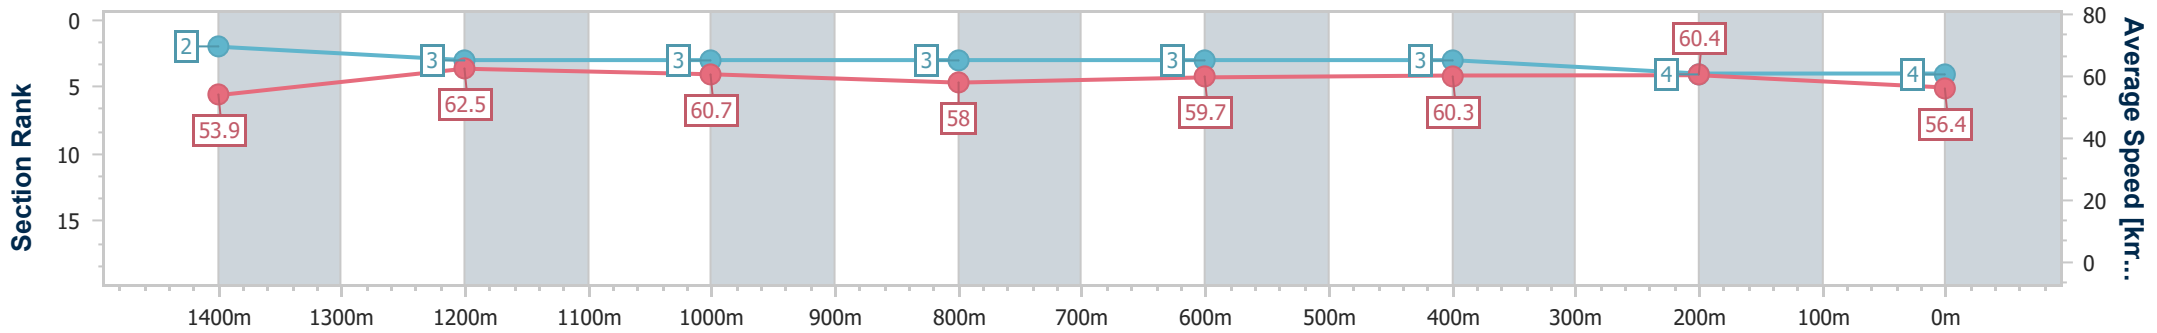

Sunshine Coast QLD Professional

Race 7: PALM LAKE RESORT BM55 Handicap - 1600m

01 November 2022 - 16:51

Track Rating: Soft 5, Weather: Light Rain, Rail Position: +5m Entire

Section	Overall	1400m	1200m	1000m	800m	600m	400m	200m
Section Times	1:38.14 [4] (0:13.36)	1:24.78 [2] (0:11.59)	1:13.19 [3] (0:11.90)	1:01.29 [3] (0:12.47)	0:48.82 [3] (0:12.15)	0:36.67 [3] (0:12.00)	0:24.67 [3] (0:11.92)	0:12.75 [4] (0:12.75)
Average Speed [km/h]	53.9	62.5	60.7	58.0	59.7	60.3	60.4	56.4
Top Speed [km/h]	66.8	64.5	62.5	59.0	60.8	60.7	61.2	58.8
Avg. Dist. to Rail [m]	3.1	2.3	2.3	2.0	1.3	0.7	2.4	3.1
Avg. Stride Freq. [Hz]	2.2	2.2	2.1	2.1	2.1	2.2	2.2	2.1
Avg. Stride Length [m]	6.7	8.0	7.9	7.8	7.7	7.6	7.6	7.4

- [] Ranking at each section and finish
- .-.- No data available at this section
- NA No data available

Horse/Jockey Name	Danerock
Final Rank	6
Fastest Section Time (Section)	0:11.39 (1400m)
Top Speed [km/h] (Section)	65.7 (Overall)
Race State	Finished