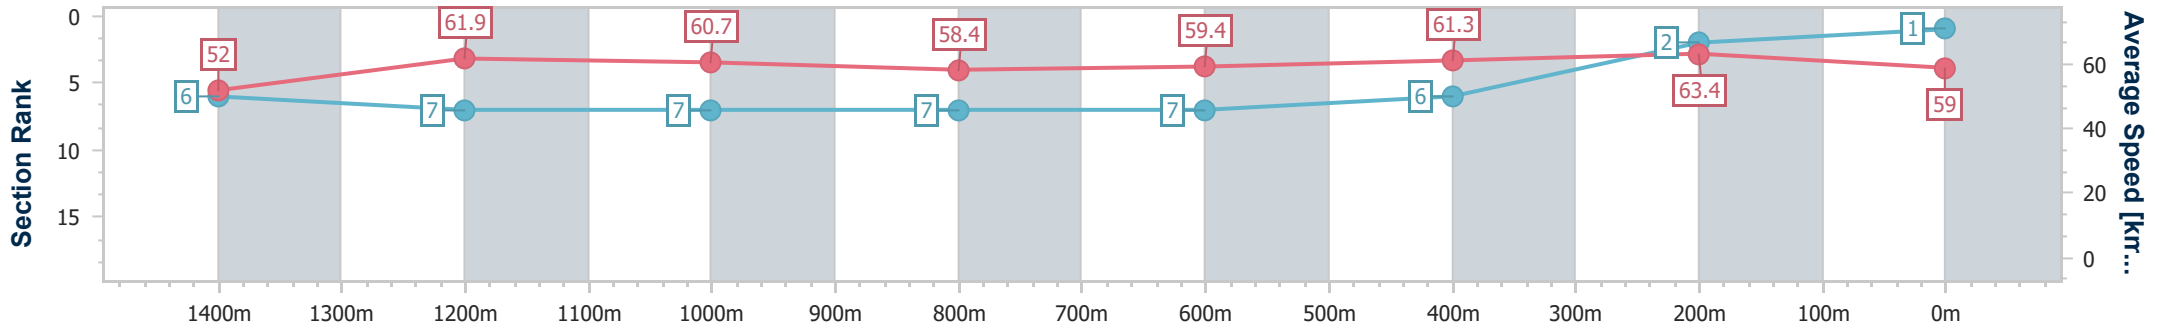

Sunshine Coast QLD Professional

Race 7: PALM LAKE RESORT BM55 Handicap - 1600m

01 November 2022 - 16:51

Track Rating: Soft 5, Weather: Light Rain, Rail Position: +5m Entire

Section	Overall	1400m	1200m	1000m	800m	600m	400m	200m					
Section Times	1:37.34 [1] (0:13.84)	1:23.50 [6] (0:11.69)	1:11.81 [7] (0:11.89)	0:59.92 [7] (0:12.39)	0:47.53 [7] (0:12.20)	0:35.33 [7] (0:11.79)	0:23.54 [6] (0:11.35)	0:12.19 [2] (0:12.19)					
Average Speed [km/h]	52.0	61.9	60.7	58.4	59.4	61.3	63.4	59.0					
Top Speed [km/h]	63.4	64.0	62.3	59.2	62.0	63.7	64.4	62.0					
Avg. Dist. to Rail [m]	3.9	2.3	2.3	2.1	1.3	0.6	4.3	5.5					
Avg. Stride Freq. [Hz]	2.3	2.4	2.4	2.3	2.4	2.4	2.5	2.4					
Avg. Stride Length [m]	6.2	7.1	7.1	7.0	7.0	7.1	7.2	7.0					