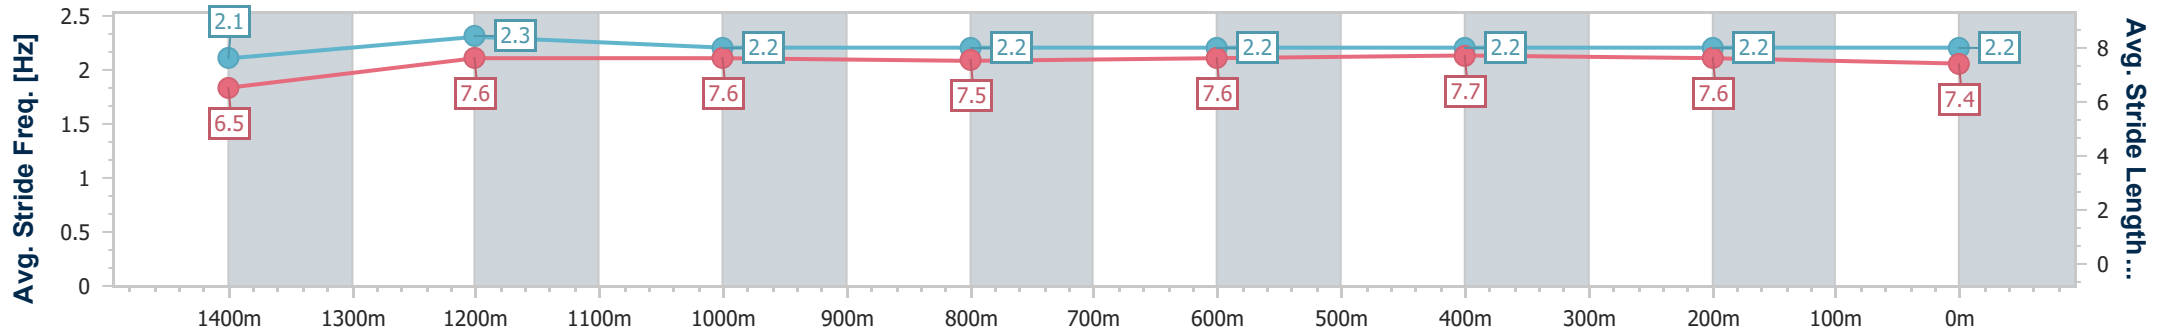

Sunshine Coast QLD Professional

Race 7: PALM LAKE RESORT BM55 Handicap - 1600m

01 November 2022 - 16:51

Track Rating: Soft 5, Weather: Light Rain, Rail Position: +5m Entire

Section	Overall	1400m	1200m	1000m	800m	600m	400m	200m
Section Times	1:38.11 [3] (0:14.08)	1:24.03 [9] (0:11.65)	1:12.38 [8] (0:11.93)	1:00.45 [8] (0:12.44)	0:48.01 [8] (0:12.11)	0:35.90 [8] (0:11.93)	0:23.97 [8] (0:11.78)	0:12.19 [7] (0:12.19)
Average Speed [km/h]	51.2	62.2	60.6	58.2	60.2	61.0	61.1	59.1
Top Speed [km/h]	62.9	64.5	61.5	59.5	62.1	62.1	61.7	60.9
Avg. Dist. to Rail [m]	5.9	3.0	3.3	2.9	2.2	1.7	5.8	7.3
Avg. Stride Freq. [Hz]	2.1	2.3	2.2	2.2	2.2	2.2	2.2	2.2
Avg. Stride Length [m]	6.5	7.6	7.6	7.5	7.6	7.7	7.6	7.4