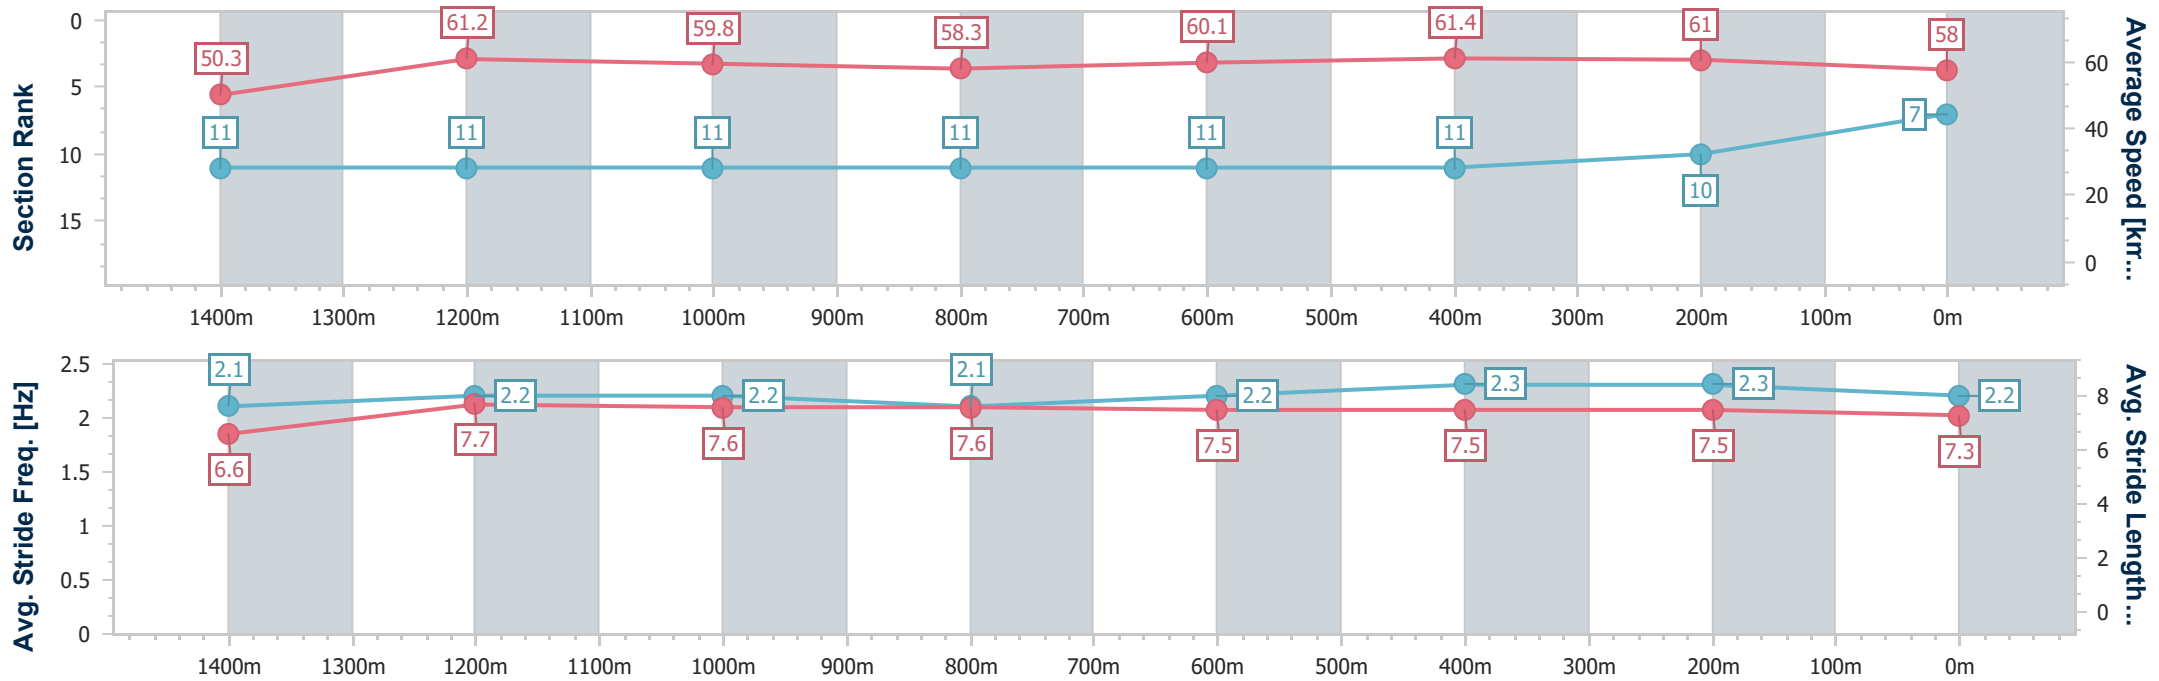

Sunshine Coast QLD Professional

Race 7: PALM LAKE RESORT BM55 Handicap - 1600m

01 November 2022 - 16:51

Track Rating: Soft 5, Weather: Light Rain, Rail Position: +5m Entire

Section	Overall	1400m	1200m	1000m	800m	600m	400m	200m
Section Times	1:38.86 [7] (0:14.30)	1:24.56 [11] (0:11.85)	1:12.71 [11] (0:12.08)	1:00.63 [11] (0:12.44)	0:48.19 [11] (0:12.09)	0:36.10 [11] (0:11.85)	0:24.25 [11] (0:11.83)	0:12.42 [10]
Average Speed [km/h]	50.3	61.2	59.8	58.3	60.1	61.4	61.0	58.0
Top Speed [km/h]	62.5	62.5	61.9	61.4	62.0	62.2	61.9	59.9
Avg. Dist. to Rail [m]	6.3	3.0	3.3	2.6	1.6	1.9	6.0	6.7
Avg. Stride Freq. [Hz]	2.1	2.2	2.2	2.1	2.2	2.3	2.3	2.2
Avg. Stride Length [m]	6.6	7.7	7.6	7.6	7.5	7.5	7.5	7.3

- [] Ranking at each section and finish
- .-.- No data available at this section
- NA No data available

Horse/Jockey Name	Limpet
Final Rank	8
Fastest Section Time (Section)	0:11.89 (1400m)
Top Speed [km/h] (Section)	64.0 (Overall)
Race State	Finished