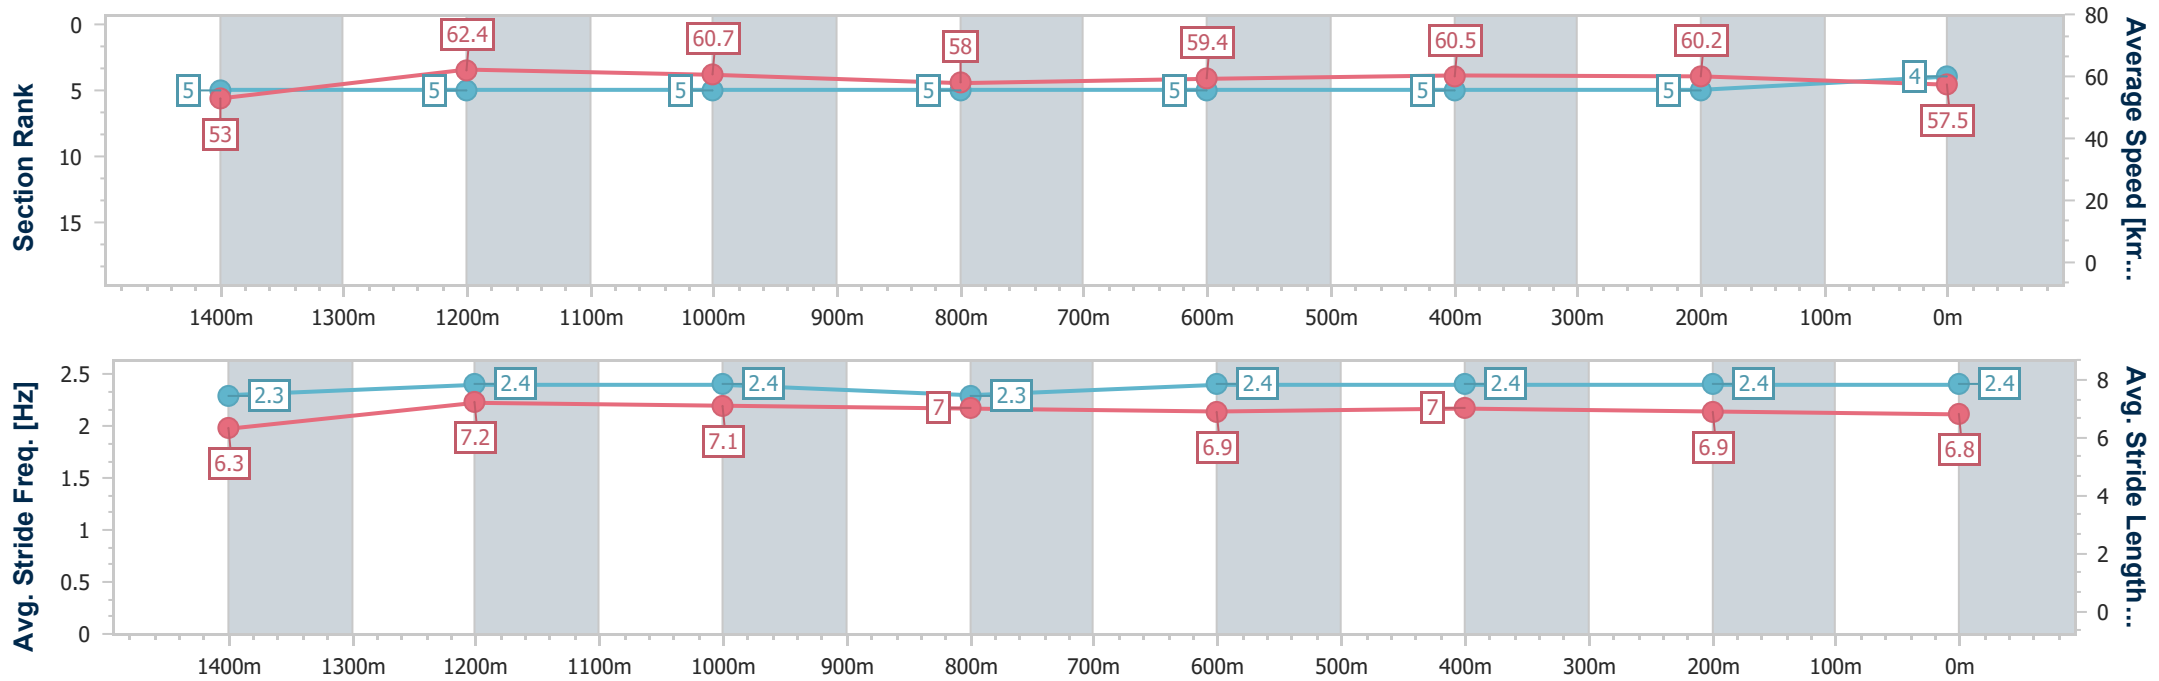

Sunshine Coast QLD Professional

Race 7: PALM LAKE RESORT BM55 Handicap - 1600m

01 November 2022 - 16:51

Track Rating: Soft 5, Weather: Light Rain, Rail Position: +5m Entire

Section	Overall	1400m	1200m	1000m	800m	600m	400m	200m						
Section Times	1:38.14 [4] (0:13.60)	1:24.54 [5] (0:11.61)	1:12.93 [5] (0:11.89)	1:01.04 [5] (0:12.48)	0:48.56 [5] (0:12.20)	0:36.36 [5] (0:11.86)	0:24.50 [5] (0:11.98)	0:12.52 [5] (0:12.52)						
Average Speed [km/h]	53.0	62.4	60.7	58.0	59.4	60.5	60.2	57.5						
Top Speed [km/h]	65.5	65.6	63.4	59.6	61.7	63.0	62.3	58.2						
Avg. Dist. to Rail [m]	1.9	2.1	2.2	2.0	1.2	0.3	2.1	0.6						
Avg. Stride Freq. [Hz]	2.3	2.4	2.4	2.3	2.4	2.4	2.4	2.4						
Avg. Stride Length [m]	6.3	7.2	7.1	7.0	6.9	7.0	6.9	6.8						

- [] Ranking at each section and finish
- .-.- No data available at this section
- NA No data available

Horse/Jockey Name	Fast Thinker
Final Rank	4
Fastest Section Time (Section)	0:11.59 (1400m)
Top Speed [km/h] (Section)	66.8 (Overall)
Race State	Finished