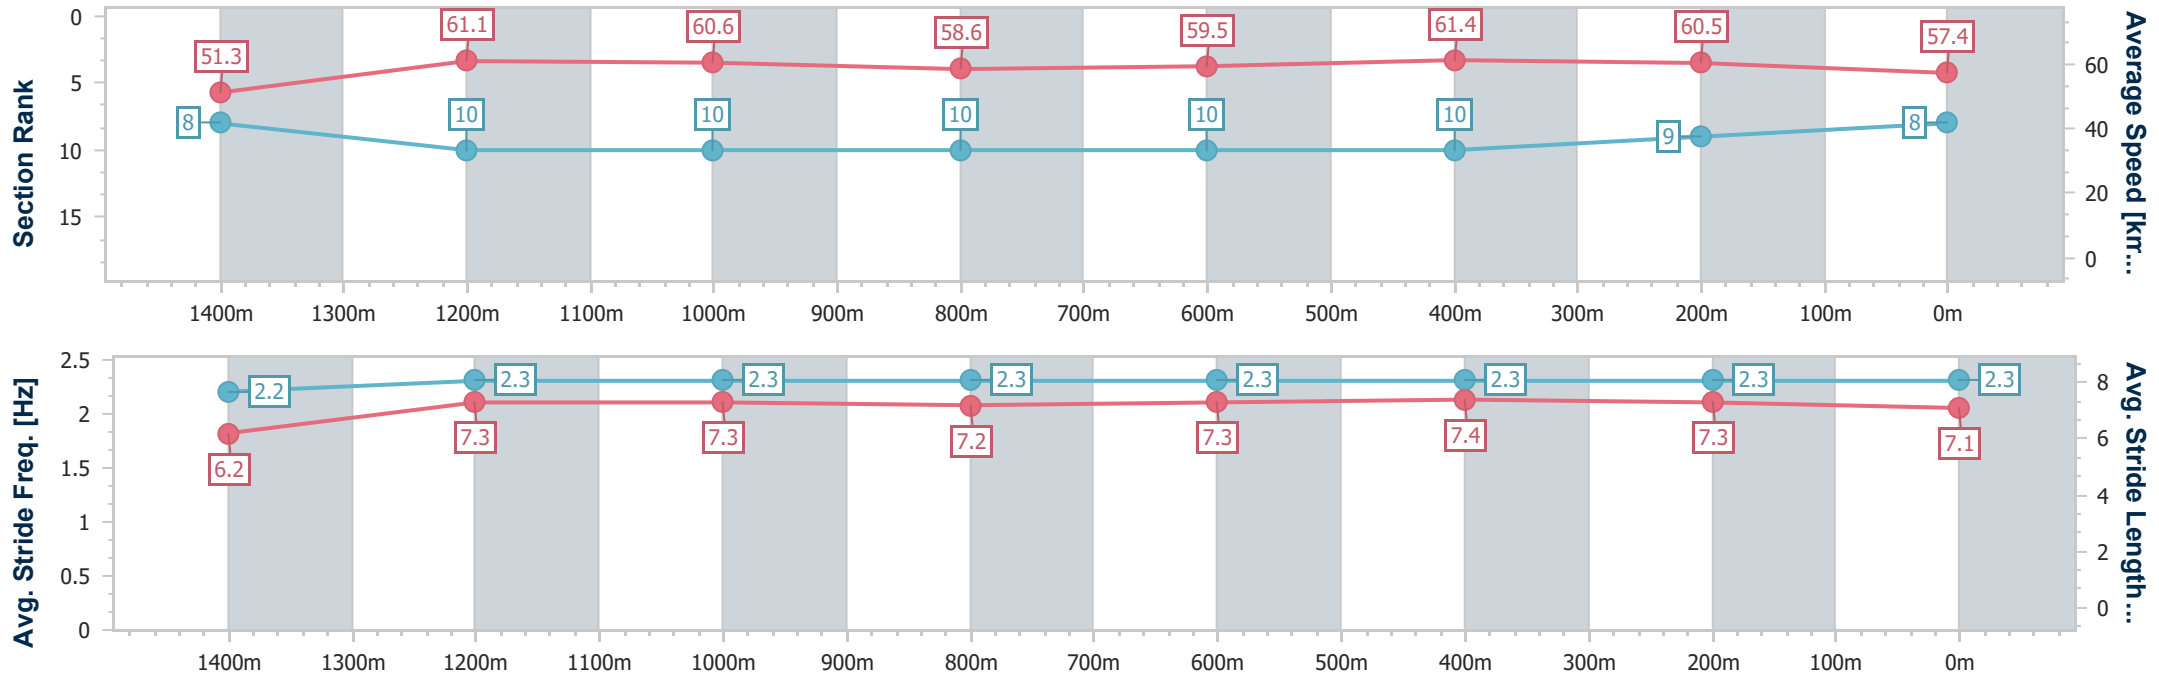

- [] Ranking at each section and finish
- .-.- No data available at this section
- NA No data available

Horse/Jockey Name	Limpet
Final Rank	8
Fastest Section Time (Section)	0:11.89 (1400m)
Top Speed [km/h] (Section)	64.0 (Overall)
Race State	Finished

Sunshine Coast QLD Professional

Race 7: PALM LAKE RESORT BM55 Handicap - 1600m

01 November 2022 - 16:51

Track Rating: Soft 5, Weather: Light Rain, Rail Position: +5m Entire

Section	Overall	1400m	1200m	1000m	800m	600m	400m	200m
Section Times	1:38.94 [8] (0:14.04)	1:24.90 [8] (0:11.89)	1:13.01 [10] (0:11.93)	1:01.08 [10] (0:12.39)	0:48.69 [10] (0:12.31)	0:36.38 [10] (0:11.92)	0:24.46 [10] (0:11.92)	0:12.54 [9] (0:12.54)
Average Speed [km/h]	51.3	61.1	60.6	58.6	59.5	61.4	60.5	57.4
Top Speed [km/h]	64.0	62.6	61.8	59.0	61.6	62.2	62.6	59.2
Avg. Dist. to Rail [m]	7.7	3.7	3.4	3.0	3.0	2.7	5.8	5.2
Avg. Stride Freq. [Hz]	2.2	2.3	2.3	2.3	2.3	2.3	2.3	2.3
Avg. Stride Length [m]	6.2	7.3	7.3	7.2	7.3	7.4	7.3	7.1