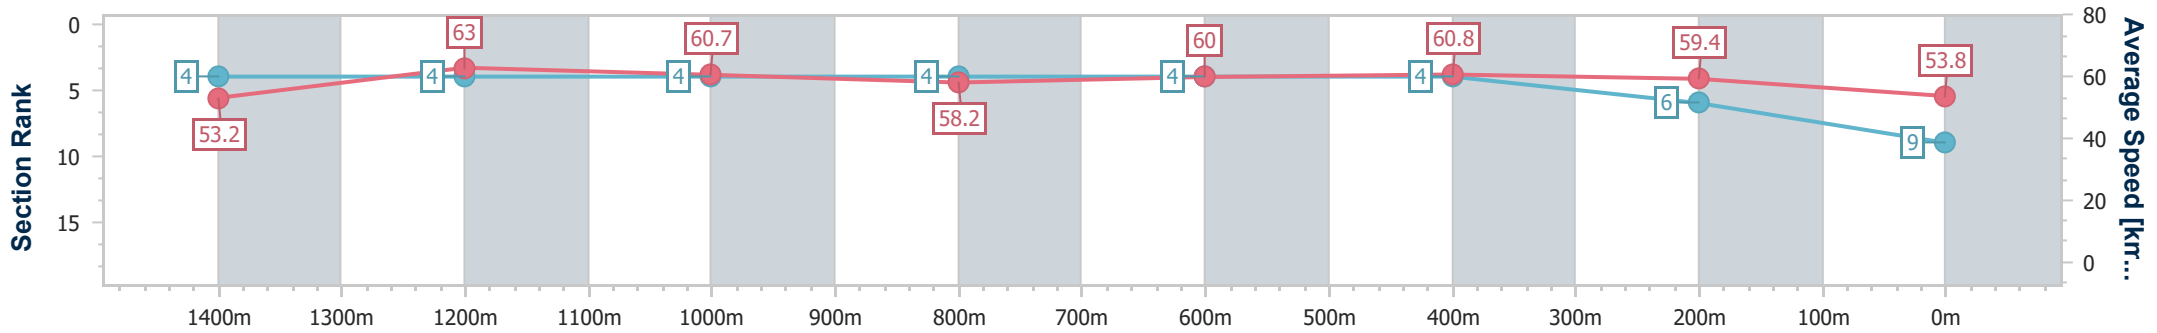

Sunshine Coast QLD Professional

Race 7: PALM LAKE RESORT BM55 Handicap - 1600m

01 November 2022 - 16:51

Track Rating: Soft 5, Weather: Light Rain, Rail Position: +5m Entire

Section	Overall	1400m	1200m	1000m	800m	600m	400m	200m
Section Times	1:39.04 [9] (0:13.54)	1:25.50 [4] (0:11.52)	1:13.98 [4] (0:11.88)	1:02.10 [4] (0:12.47)	0:49.63 [4] (0:12.16)	0:37.47 [4] (0:11.95)	0:25.52 [4] (0:12.12)	0:13.40 [6] (0:13.40)
Average Speed [km/h]	53.2	63.0	60.7	58.2	60.0	60.8	59.4	53.8
Top Speed [km/h]	65.7	65.6	62.5	59.3	61.4	61.6	61.0	56.2
Avg. Dist. to Rail [m]	5.4	3.1	3.3	2.8	2.3	1.4	3.3	4.3
Avg. Stride Freq. [Hz]	2.2	2.3	2.2	2.2	2.3	2.3	2.3	2.2
Avg. Stride Length [m]	6.5	7.6	7.5	7.3	7.4	7.4	7.3	6.9

- [] Ranking at each section and finish
- .-.- No data available at this section
- NA No data available

Horse/Jockey Name	Travoli
Final Rank	10
Fastest Section Time (Section)	0:11.57 (1400m)
Top Speed [km/h] (Section)	65.3 (1400m)
Race State	Finished