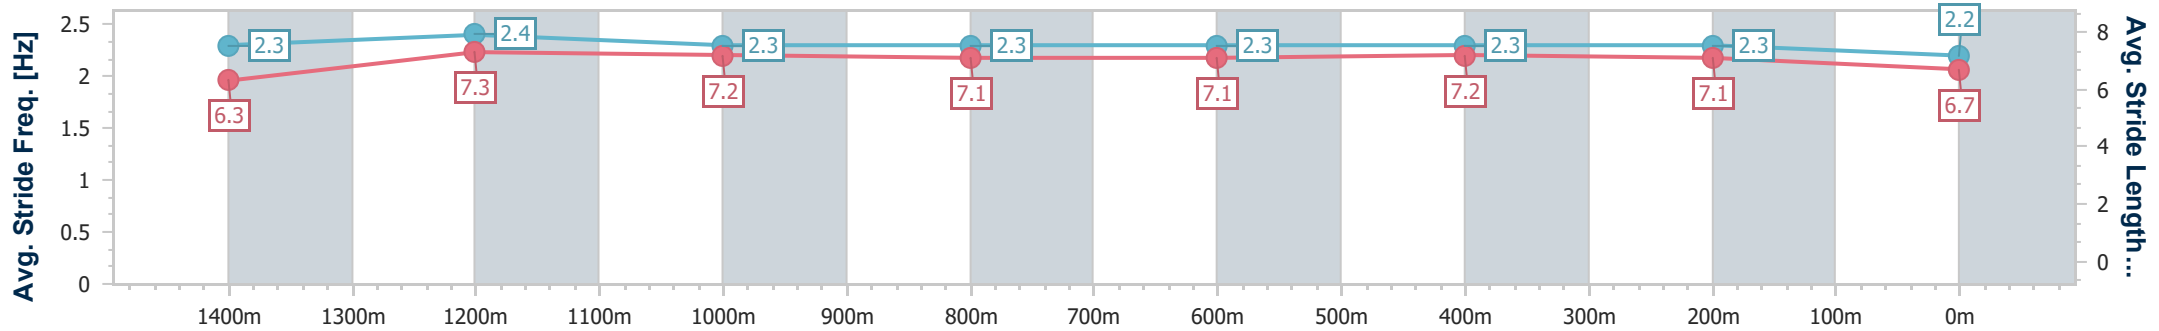

- [] Ranking at each section and finish
- .-.- No data available at this section
- NA No data available

Horse/Jockey Name	Travoli
Final Rank	10
Fastest Section Time (Section)	0:11.57 (1400m)
Top Speed [km/h] (Section)	65.3 (1400m)
Race State	Finished

Sunshine Coast QLD Professional

Race 7: PALM LAKE RESORT BM55 Handicap - 1600m

01 November 2022 - 16:51

Track Rating: Soft 5, Weather: Light Rain, Rail Position: +5m Entire

Section	Overall	1400m	1200m	1000m	800m	600m	400m	200m
Section Times	1:39.37 [10] (0:13.88)	1:25.49 [7] (0:11.57)	1:13.92 [6] (0:11.93)	1:01.99 [6] (0:12.38)	0:49.61 [6] (0:12.15)	0:37.46 [6] (0:12.05)	0:25.41 [7] (0:12.04)	0:13.37 [8]
Average Speed [km/h]	51.9	62.7	60.6	58.6	59.9	60.3	59.8	53.9
Top Speed [km/h]	63.7	65.3	62.0	59.0	61.3	61.2	60.7	57.8
Avg. Dist. to Rail [m]	8.4	3.0	3.2	2.8	2.0	1.4	3.3	0.8
Avg. Stride Freq. [Hz]	2.3	2.4	2.3	2.3	2.3	2.3	2.3	2.2
Avg. Stride Length [m]	6.3	7.3	7.2	7.1	7.1	7.2	7.1	6.7

- [] Ranking at each section and finish
- .-.- No data available at this section
- NA No data available

Horse/Jockey Name	Cashoffa
Final Rank	11
Fastest Section Time (Section)	0:11.70 (1400m)
Top Speed [km/h] (Section)	63.6 (1400m)
Race State	Finished