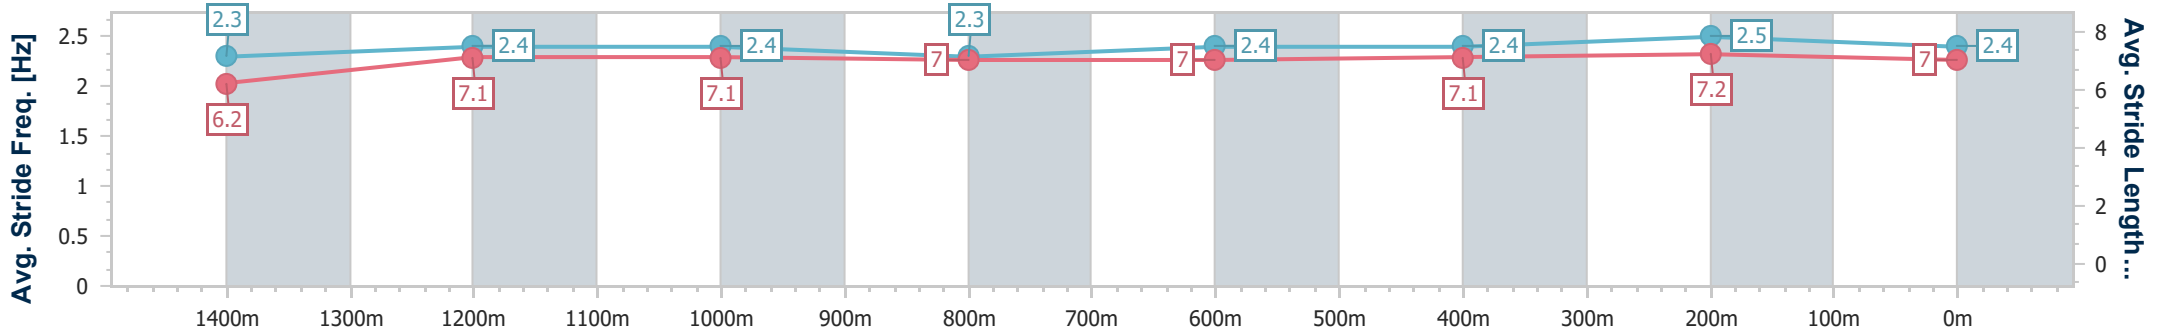

Sunshine Coast QLD Professional

Race 7: PALM LAKE RESORT BM55 Handicap - 1600m

01 November 2022 - 16:51

Track Rating: Soft 5, Weather: Light Rain, Rail Position: +5m Entire

Section	Overall	1400m	1200m	1000m	800m	600m	400m	200m					
Section Times	1:37.34 [1] (0:13.84)	1:23.50 [6] (0:11.69)	1:11.81 [7] (0:11.89)	0:59.92 [7] (0:12.39)	0:47.53 [7] (0:12.20)	0:35.33 [7] (0:11.79)	0:23.54 [6] (0:11.35)	0:12.19 [2] (0:12.19)					
Average Speed [km/h]	52.0	61.9	60.7	58.4	59.4	61.3	63.4	59.0					
Top Speed [km/h]	63.4	64.0	62.3	59.2	62.0	63.7	64.4	62.0					
Avg. Dist. to Rail [m]	3.9	2.3	2.3	2.1	1.3	0.6	4.3	5.5					
Avg. Stride Freq. [Hz]	2.3	2.4	2.4	2.3	2.4	2.4	2.5	2.4					
Avg. Stride Length [m]	6.2	7.1	7.1	7.0	7.0	7.1	7.2	7.0					