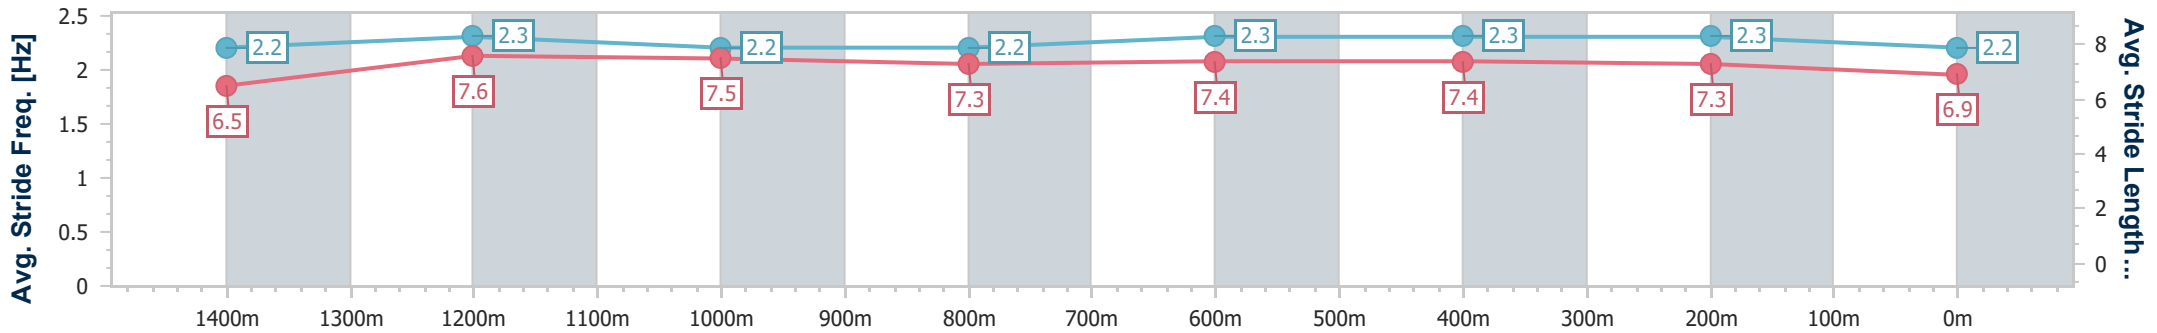

Sunshine Coast QLD Professional

Race 7: PALM LAKE RESORT BM55 Handicap - 1600m

01 November 2022 - 16:51

Track Rating: Soft 5, Weather: Light Rain, Rail Position: +5m Entire

Section	Overall	1400m	1200m	1000m	800m	600m	400m	200m
Section Times	1:39.04 [9] (0:13.54)	1:25.50 [4] (0:11.52)	1:13.98 [4] (0:11.88)	1:02.10 [4] (0:12.47)	0:49.63 [4] (0:12.16)	0:37.47 [4] (0:11.95)	0:25.52 [4] (0:12.12)	0:13.40 [6] (0:13.40)
Average Speed [km/h]	53.2	63.0	60.7	58.2	60.0	60.8	59.4	53.8
Top Speed [km/h]	65.7	65.6	62.5	59.3	61.4	61.6	61.0	56.2
Avg. Dist. to Rail [m]	5.4	3.1	3.3	2.8	2.3	1.4	3.3	4.3
Avg. Stride Freq. [Hz]	2.2	2.3	2.2	2.2	2.3	2.3	2.3	2.2
Avg. Stride Length [m]	6.5	7.6	7.5	7.3	7.4	7.4	7.3	6.9

- [] Ranking at each section and finish
- .-.- No data available at this section
- NA No data available

Horse/Jockey Name	Travoli
Final Rank	10
Fastest Section Time (Section)	0:11.57 (1400m)
Top Speed [km/h] (Section)	65.3 (1400m)
Race State	Finished