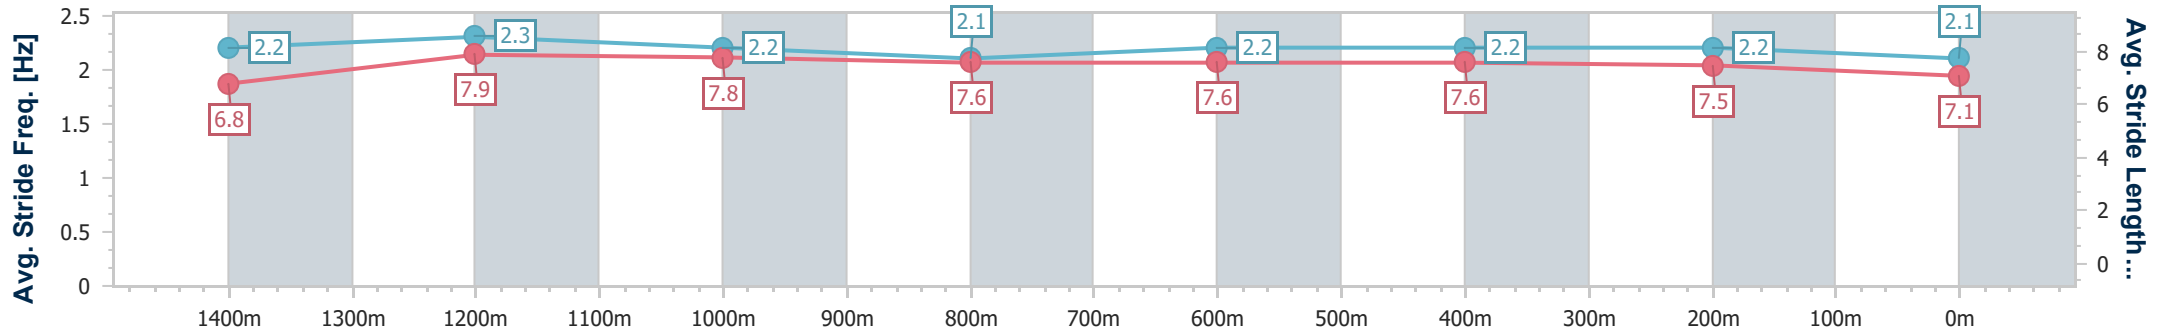

- [] Ranking at each section and finish
- .-.- No data available at this section
- NA No data available

Horse/Jockey Name	Danerock
Final Rank	6
Fastest Section Time (Section)	0:11.39 (1400m)
Top Speed [km/h] (Section)	65.7 (Overall)
Race State	Finished

Sunshine Coast QLD Professional

Race 7: PALM LAKE RESORT BM55 Handicap - 1600m

01 November 2022 - 16:51

Track Rating: Soft 5, Weather: Light Rain, Rail Position: +5m Entire

Section	Overall	1400m	1200m	1000m	800m	600m	400m	200m
Section Times	1:38.46 [6] (0:13.37)	1:25.09 [3] (0:11.39)	1:13.70 [2] (0:11.89)	1:01.81 [2] (0:12.45)	0:49.36 [2] (0:12.23)	0:37.13 [2] (0:11.98)	0:25.15 [2] (0:11.97)	0:13.18 [3] (0:13.18)
Average Speed [km/h]	53.9	63.7	60.7	58.2	59.8	60.7	60.1	54.7
Top Speed [km/h]	65.7	65.5	62.0	59.2	60.8	61.5	61.3	58.4
Avg. Dist. to Rail [m]	8.1	3.5	3.0	2.8	2.3	1.6	3.9	5.5
Avg. Stride Freq. [Hz]	2.2	2.3	2.2	2.1	2.2	2.2	2.2	2.1
Avg. Stride Length [m]	6.8	7.9	7.8	7.6	7.6	7.6	7.5	7.1