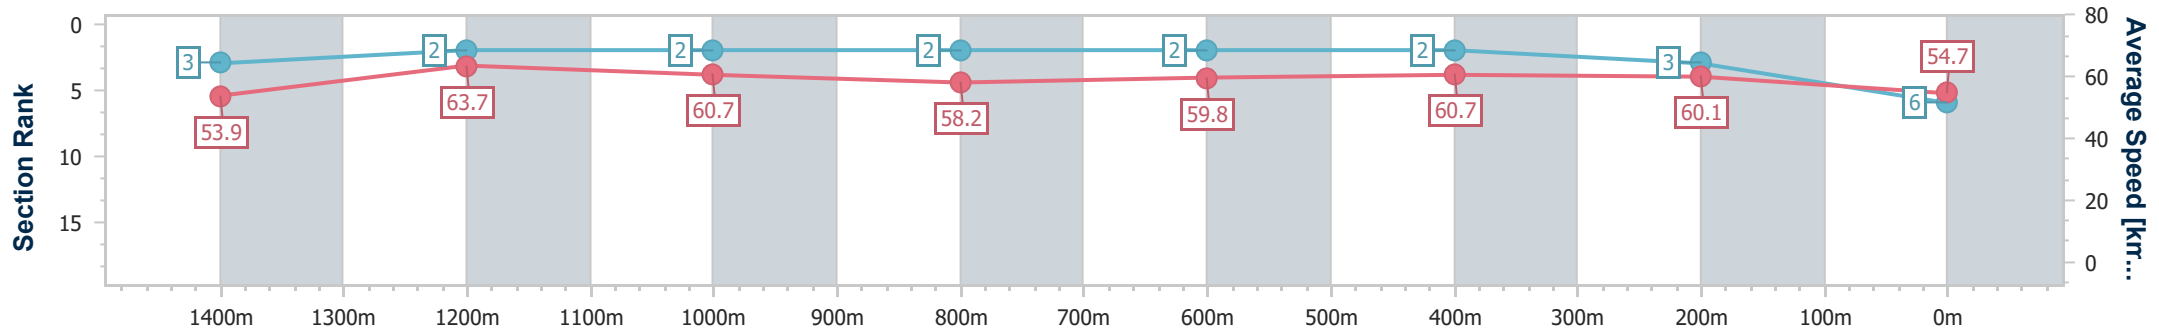

Sunshine Coast QLD Professional

Race 7: PALM LAKE RESORT BM55 Handicap - 1600m

01 November 2022 - 16:51

Track Rating: Soft 5, Weather: Light Rain, Rail Position: +5m Entire

Section	Overall	1400m	1200m	1000m	800m	600m	400m	200m
Section Times	1:38.46 [6] (0:13.37)	1:25.09 [3] (0:11.39)	1:13.70 [2] (0:11.89)	1:01.81 [2] (0:12.45)	0:49.36 [2] (0:12.23)	0:37.13 [2] (0:11.98)	0:25.15 [2] (0:11.97)	0:13.18 [3] (0:13.18)
Average Speed [km/h]	53.9	63.7	60.7	58.2	59.8	60.7	60.1	54.7
Top Speed [km/h]	65.7	65.5	62.0	59.2	60.8	61.5	61.3	58.4
Avg. Dist. to Rail [m]	8.1	3.5	3.0	2.8	2.3	1.6	3.9	5.5
Avg. Stride Freq. [Hz]	2.2	2.3	2.2	2.1	2.2	2.2	2.2	2.1
Avg. Stride Length [m]	6.8	7.9	7.8	7.6	7.6	7.6	7.5	7.1