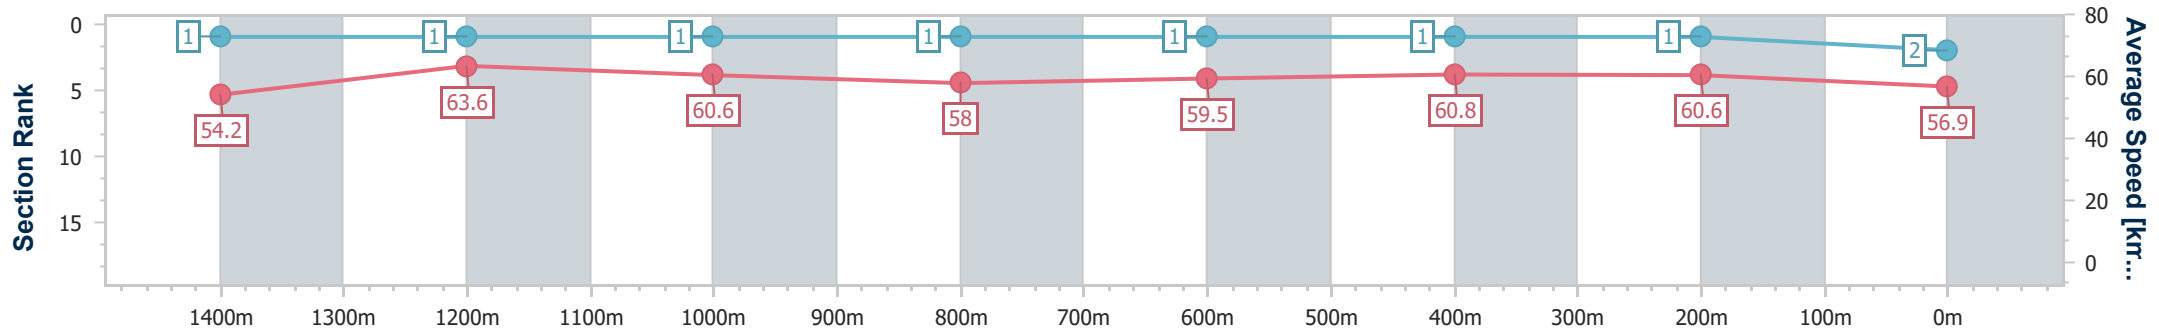

Sunshine Coast QLD Professional

Race 7: PALM LAKE RESORT BM55 Handicap - 1600m

01 November 2022 - 16:51

Track Rating: Soft 5, Weather: Light Rain, Rail Position: +5m Entire

Section	Overall	1400m	1200m	1000m	800m	600m	400m	200m
Section Times	1:37.59 [2] (0:13.26)	1:24.33 [1] (0:11.39)	1:12.94 [1] (0:11.90)	1:01.04 [1] (0:12.48)	0:48.56 [1] (0:12.18)	0:36.38 [1] (0:11.86)	0:24.52 [1] (0:11.89)	0:12.63 [1] (0:12.63)
Average Speed [km/h]	54.2	63.6	60.6	58.0	59.5	60.8	60.6	56.9
Top Speed [km/h]	65.7	65.7	62.2	59.2	60.9	61.5	61.4	58.9
Avg. Dist. to Rail [m]	4.7	2.5	2.1	1.9	1.2	0.3	3.2	4.1
Avg. Stride Freq. [Hz]	2.4	2.4	2.3	2.3	2.3	2.3	2.4	2.3
Avg. Stride Length [m]	6.2	7.4	7.3	7.2	7.2	7.2	7.1	6.8