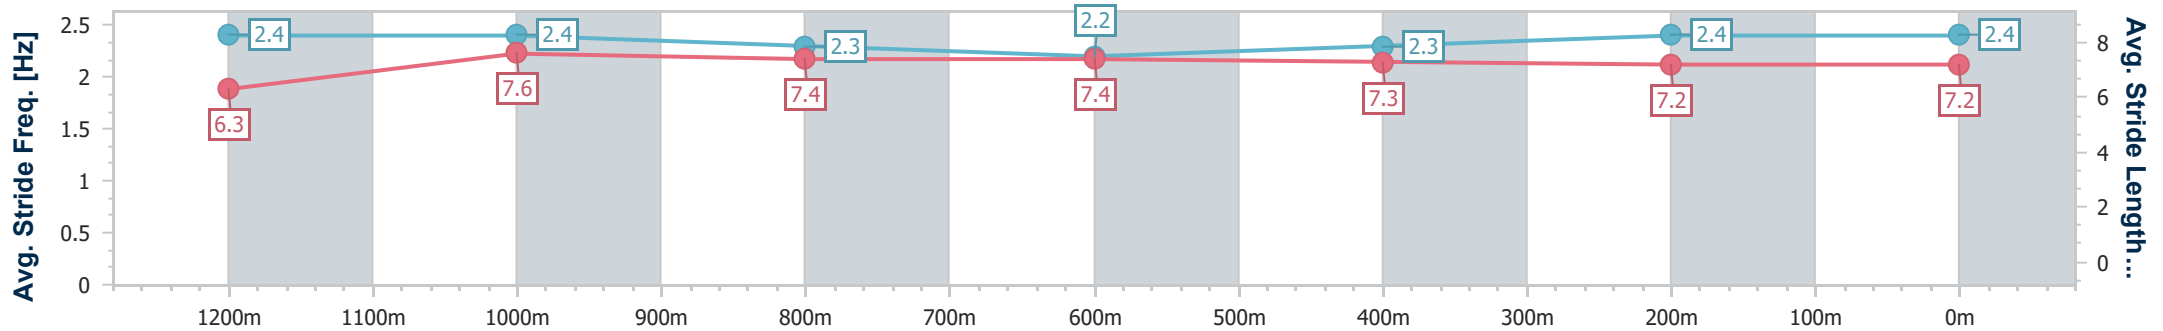

Horse/Jockey Name	Enunciation
Final Rank	2
Fastest Section Time (Section)	0:11.05 (1200m)
Top Speed [km/h] (Section)	66.5 (1200m)
Race State	Finished

Ipswich QLD Professional
Race 2: FOLLOW @IPSWICHTURFCLUB Maiden Handicap - 1350m

03 November 2022 - 13:23

Track Rating: Soft 5, Weather: Fine, Rail Position: +3m Entire Course

Section	Overall	1200m	1000m	800m	600m	400m	200m
Section Times	1:21.33 [2] (0:11.22)	1:10.11 [4] (0:11.05)	0:59.06 [3] (0:11.70)	0:47.36 [4] (0:12.04)	0:35.32 [2] (0:11.92)	0:23.40 [3] (0:11.74)	0:11.66 [3] (0:11.66)
Average Speed [km/h]	48.2	65.3	61.6	59.9	60.9	62.1	61.8
Top Speed [km/h]	65.6	66.5	63.1	60.4	62.4	62.7	63.0
Avg. Dist. to Rail [m]	2.9	0.7	0.3	0.3	1.5	3.1	3.4
Avg. Stride Freq. [Hz]	2.4	2.4	2.3	2.2	2.3	2.4	2.4
Avg. Stride Length [m]	6.3	7.6	7.4	7.4	7.3	7.2	7.2

- [ ] Ranking at each section and finish
- -.-.- No data available at this section
- NA No data available