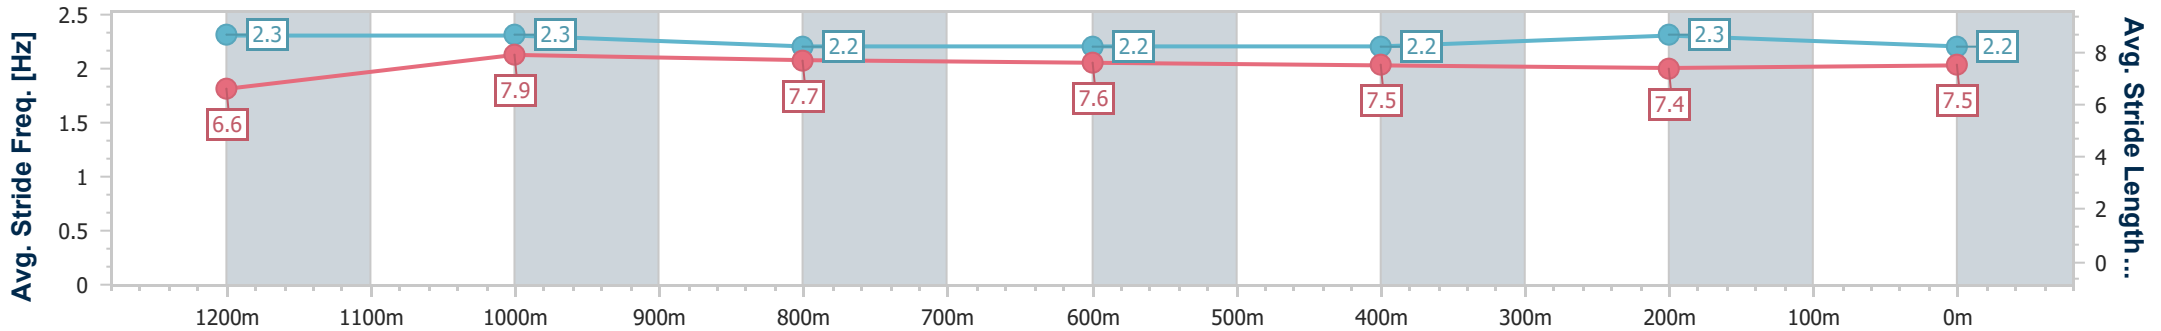

Horse/Jockey Name	Scat's Surfer Girl
Final Rank	1
Fastest Section Time (Section)	0:10.91 (1200m)
Top Speed [km/h] (Section)	67.7 (Overall)
Race State	Finished

Ipswich QLD Professional
Race 2: FOLLOW @IPSWICHTURFCLUB Maiden Handicap - 1350m

03 November 2022 - 13:23

Track Rating: Soft 5, Weather: Fine, Rail Position: +3m Entire Course

Section	Overall	1200m	1000m	800m	600m	400m	200m
Section Times	1:21.06 [1] (0:11.17)	1:09.89 [2] (0:10.91)	0:58.98 [2] (0:11.58)	0:47.40 [1] (0:12.01)	0:35.39 [1] (0:12.00)	0:23.39 [1] (0:11.52)	0:11.87 [1] (0:11.87)
Average Speed [km/h]	48.5	66.1	62.1	59.7	60.0	62.8	60.8
Top Speed [km/h]	67.7	67.7	64.4	61.0	62.4	63.5	62.8
Avg. Dist. to Rail [m]	4.5	1.4	1.9	1.4	0.3	0.9	1.2
Avg. Stride Freq. [Hz]	2.3	2.3	2.2	2.2	2.2	2.3	2.2
Avg. Stride Length [m]	6.6	7.9	7.7	7.6	7.5	7.4	7.5

- [ ] Ranking at each section and finish
- -.-.- No data available at this section
- NA No data available