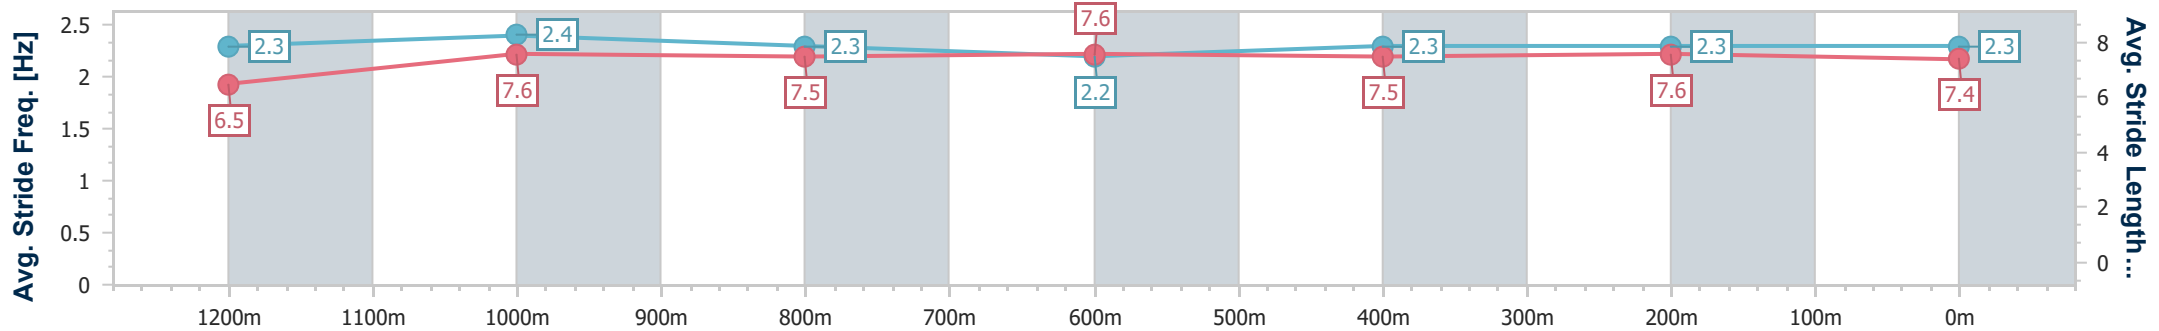

- [] Ranking at each section and finish
- .-.- No data available at this section
- NA No data available

Horse/Jockey Name	Sprespi
Final Rank	5
Fastest Section Time (Section)	0:11.25 (1200m)
Top Speed [km/h] (Section)	65.4 (1200m)
Race State	Finished

Ipswich QLD Professional
 Race 2: FOLLOW @IPSWICHTURFCLUB Maiden Handicap - 1350m

03 November 2022 - 13:23

Track Rating: Soft 5, Weather: Fine, Rail Position: +3m Entire Course

Section	Overall	1200m	1000m	800m	600m	400m	200m
Section Times	1:21.80 [5] (0:11.42)	1:10.38 [7] (0:11.25)	0:59.13 [7] (0:11.78)	0:47.35 [8] (0:11.94)	0:35.41 [7] (0:11.86)	0:23.55 [6] (0:11.66)	0:11.89 [4] (0:11.89)
Average Speed [km/h]	47.4	64.3	61.5	60.6	61.2	62.1	60.7
Top Speed [km/h]	64.5	65.4	62.8	61.5	63.6	62.7	61.8
Avg. Dist. to Rail [m]	4.1	2.3	1.3	1.0	1.3	1.4	1.7
Avg. Stride Freq. [Hz]	2.3	2.4	2.3	2.2	2.3	2.3	2.3
Avg. Stride Length [m]	6.5	7.6	7.5	7.6	7.5	7.6	7.4