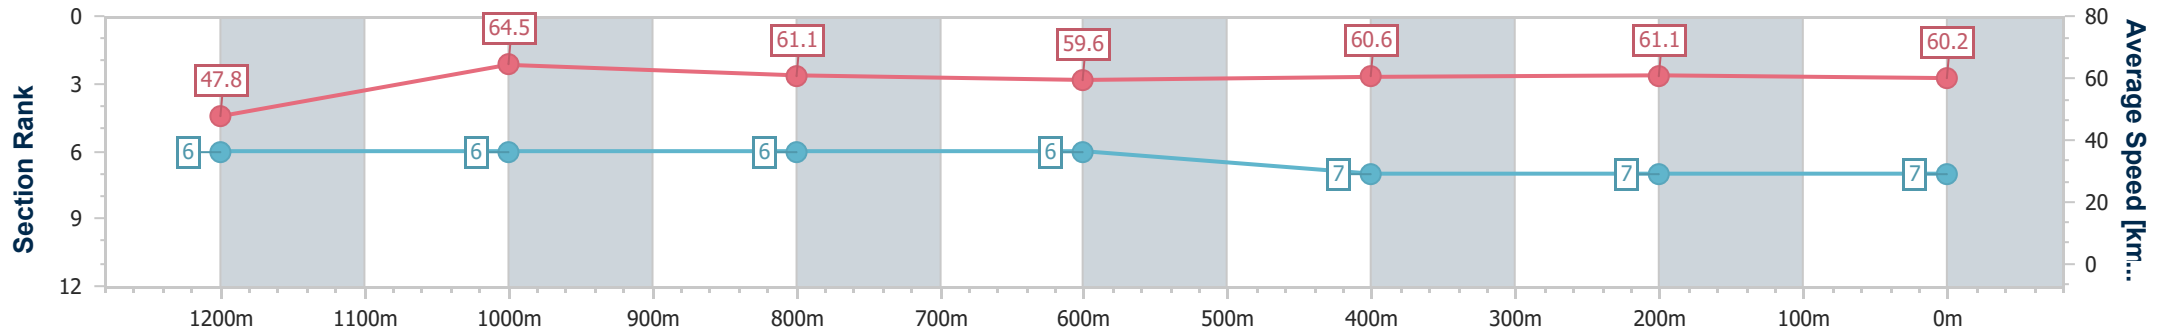

- [] Ranking at each section and finish
- .-.- No data available at this section
- NA No data available

Horse/Jockey Name	Beachley Belle
Final Rank	7
Fastest Section Time (Section)	0:11.17 (1200m)
Top Speed [km/h] (Section)	65.7 (1200m)
Race State	Finished

Ipswich QLD Professional
 Race 2: FOLLOW @IPSWICHTURFCLUB Maiden Handicap - 1350m

03 November 2022 - 13:23

Track Rating: Soft 5, Weather: Fine, Rail Position: +3m Entire Course

Section	Overall	1200m	1000m	800m	600m	400m	200m
Section Times	1:22.13 [7] (0:11.32)	1:10.81 [6] (0:11.17)	0:59.64 [6] (0:11.77)	0:47.87 [6] (0:12.04)	0:35.83 [6] (0:11.97)	0:23.86 [7] (0:11.88)	0:11.98 [7] (0:11.98)
Average Speed [km/h]	47.8	64.5	61.1	59.6	60.6	61.1	60.2
Top Speed [km/h]	65.7	65.7	63.4	61.0	63.4	62.7	63.2
Avg. Dist. to Rail [m]	2.9	1.8	1.4	1.2	0.9	2.0	2.8
Avg. Stride Freq. [Hz]	2.4	2.4	2.3	2.3	2.3	2.3	2.3
Avg. Stride Length [m]	6.3	7.3	7.3	7.2	7.3	7.3	7.2