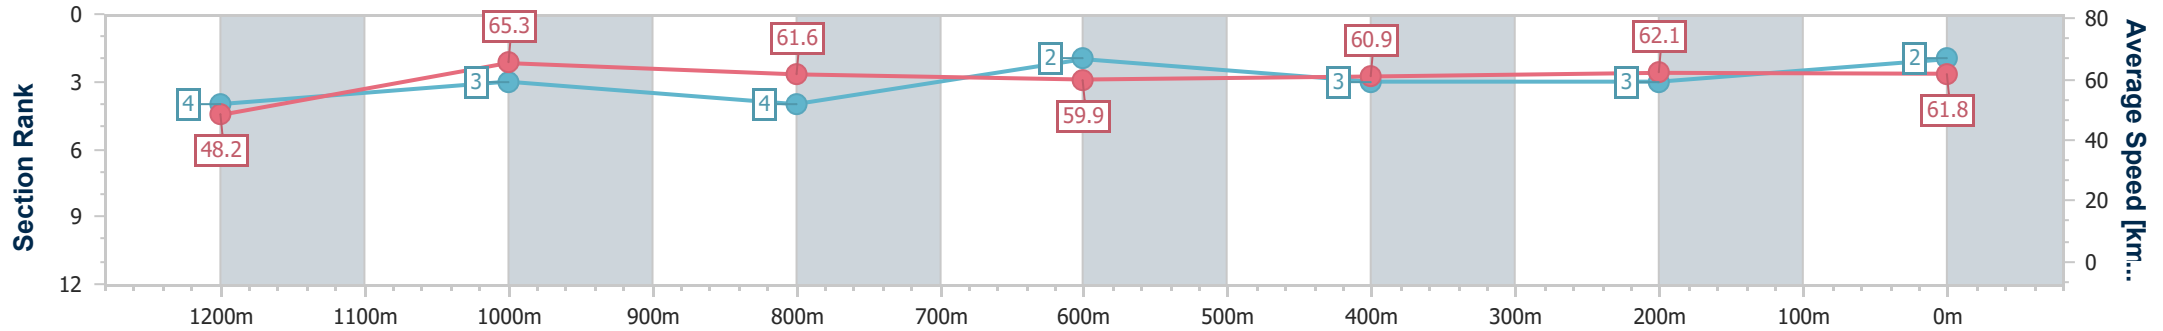

Horse/Jockey Name	Enunciation
Final Rank	2
Fastest Section Time (Section)	0:11.05 (1200m)
Top Speed [km/h] (Section)	66.5 (1200m)
Race State	Finished

Ipswich QLD Professional
Race 2: FOLLOW @IPSWICHTURFCLUB Maiden Handicap - 1350m

03 November 2022 - 13:23

Track Rating: Soft 5, Weather: Fine, Rail Position: +3m Entire Course

Section	Overall	1200m	1000m	800m	600m	400m	200m
Section Times	1:21.33 [2] (0:11.22)	1:10.11 [4] (0:11.05)	0:59.06 [3] (0:11.70)	0:47.36 [4] (0:12.04)	0:35.32 [2] (0:11.92)	0:23.40 [3] (0:11.74)	0:11.66 [3] (0:11.66)
Average Speed [km/h]	48.2	65.3	61.6	59.9	60.9	62.1	61.8
Top Speed [km/h]	65.6	66.5	63.1	60.4	62.4	62.7	63.0
Avg. Dist. to Rail [m]	2.9	0.7	0.3	0.3	1.5	3.1	3.4
Avg. Stride Freq. [Hz]	2.4	2.4	2.3	2.2	2.3	2.4	2.4
Avg. Stride Length [m]	6.3	7.6	7.4	7.4	7.3	7.2	7.2

- [ ] Ranking at each section and finish
- -.-.- No data available at this section
- NA No data available