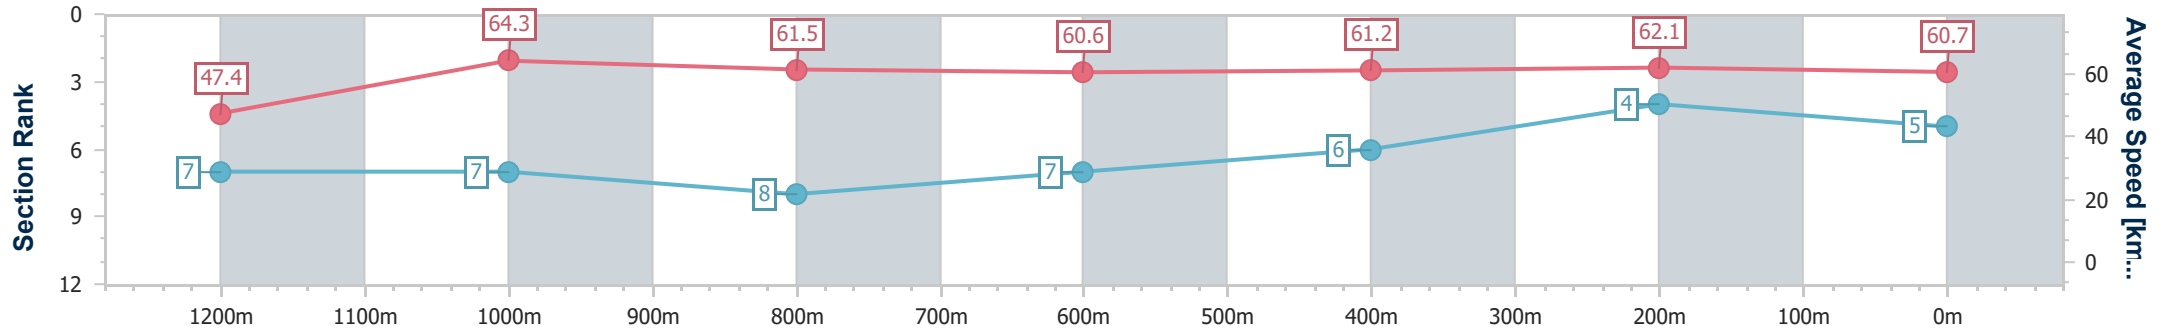

Horse/Jockey Name	Sprespi
Final Rank	5
Fastest Section Time (Section)	0:11.25 (1200m)
Top Speed [km/h] (Section)	65.4 (1200m)
Race State	Finished

Ipswich QLD Professional
Race 2: FOLLOW @IPSWICHTURFCLUB Maiden Handicap - 1350m

03 November 2022 - 13:23

Track Rating: Soft 5, Weather: Fine, Rail Position: +3m Entire Course

Section	Overall	1200m	1000m	800m	600m	400m	200m
Section Times	1:21.80 [5] (0:11.42)	1:10.38 [7] (0:11.25)	0:59.13 [7] (0:11.78)	0:47.35 [8] (0:11.94)	0:35.41 [7] (0:11.86)	0:23.55 [6] (0:11.66)	0:11.89 [4] (0:11.89)
Average Speed [km/h]	47.4	64.3	61.5	60.6	61.2	62.1	60.7
Top Speed [km/h]	64.5	65.4	62.8	61.5	63.6	62.7	61.8
Avg. Dist. to Rail [m]	4.1	2.3	1.3	1.0	1.3	1.4	1.7
Avg. Stride Freq. [Hz]	2.3	2.4	2.3	2.2	2.3	2.3	2.3
Avg. Stride Length [m]	6.5	7.6	7.5	7.6	7.5	7.6	7.4

- [ ] Ranking at each section and finish
- -.-.- No data available at this section
- NA No data available