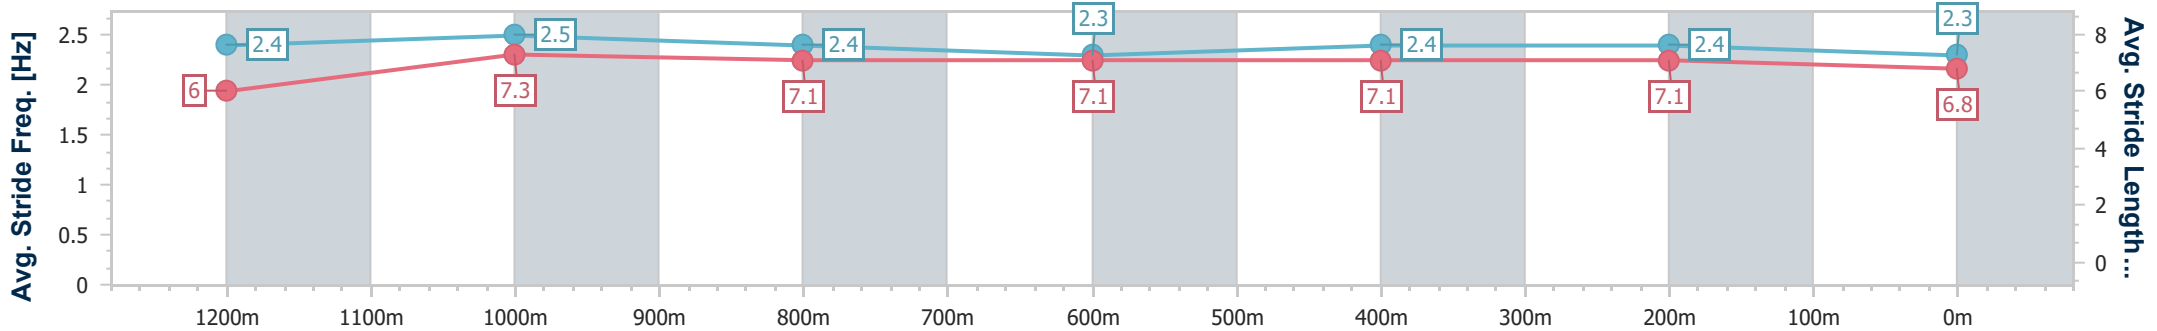

Ipswich QLD Professional
 Race 2: FOLLOW @IPSWICHTURFCLUB Maiden Handicap - 1350m

03 November 2022 - 13:23

Track Rating: Soft 5, Weather: Fine, Rail Position: +3m Entire Course

Section	Overall	1200m	1000m	800m	600m	400m	200m							
Section Times	1:22.19 [8] (0:11.08)	1:11.11 [1] (0:10.97)	1:00.14 [1] (0:11.90)	0:48.24 [3] (0:12.08)	0:36.16 [4] (0:12.05)	0:24.11 [4] (0:11.90)	0:12.21 [5] (0:12.21)							
Average Speed [km/h]	48.7	65.9	60.6	59.9	59.9	60.6	59.2							
Top Speed [km/h]	68.2	68.8	62.0	60.7	60.8	61.6	60.9							
Avg. Dist. to Rail [m]	5.9	1.8	0.4	0.2	0.3	0.3	0.4							
Avg. Stride Freq. [Hz]	2.4	2.4	2.2	2.2	2.2	2.2	2.2							
Avg. Stride Length [m]	6.5	7.8	7.6	7.6	7.5	7.5	7.5							

- [] Ranking at each section and finish
- .-.- No data available at this section
- NA No data available

Horse/Jockey Name	One Cool Deel
Final Rank	9
Fastest Section Time (Section)	0:11.14 (1200m)
Top Speed [km/h] (Section)	66.3 (1200m)
Race State	Finished

Ipswich QLD Professional
 Race 2: FOLLOW @IPSWICHTURFCLUB Maiden Handicap - 1350m

03 November 2022 - 13:23

Track Rating: Soft 5, Weather: Fine, Rail Position: +3m Entire Course

Section	Overall	1200m	1000m	800m	600m	400m	200m
Section Times	1:23.03 [9] (0:11.54)	1:11.49 [8] (0:11.14)	1:00.35 [8] (0:11.70)	0:48.65 [7] (0:12.10)	0:36.55 [8] (0:12.02)	0:24.53 [8] (0:11.87)	0:12.66 [9] (0:12.66)
Average Speed [km/h]	46.9	64.8	61.5	59.4	60.0	61.2	57.0
Top Speed [km/h]	62.7	66.3	64.1	60.8	62.3	63.7	61.1
Avg. Dist. to Rail [m]	0.7	0.9	1.2	0.9	0.3	2.6	4.9
Avg. Stride Freq. [Hz]	2.4	2.5	2.4	2.3	2.4	2.4	2.3
Avg. Stride Length [m]	6.0	7.3	7.1	7.1	7.1	7.1	6.8

- [] Ranking at each section and finish
- .-.- No data available at this section
- NA No data available