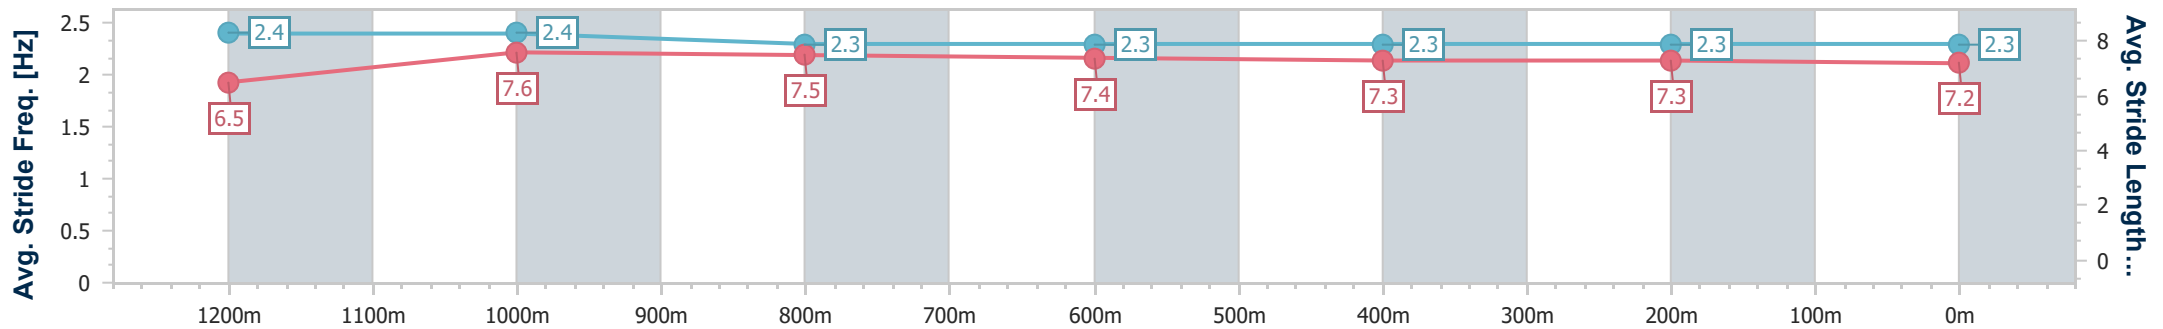

Horse/Jockey Name	Money Bear
Final Rank	4
Fastest Section Time (Section)	0:11.09 (1200m)
Top Speed [km/h] (Section)	67.0 (1200m)
Race State	Finished

Ipswich QLD Professional
Race 2: FOLLOW @IPSWICHTURFCLUB Maiden Handicap - 1350m

03 November 2022 - 13:23

Track Rating: Soft 5, Weather: Fine, Rail Position: +3m Entire Course

Section	Overall	1200m	1000m	800m	600m	400m	200m
Section Times	1:21.76 [4] (0:11.21)	1:10.55 [3] (0:11.09)	0:59.46 [4] (0:11.64)	0:47.82 [2] (0:12.07)	0:35.75 [3] (0:11.91)	0:23.84 [2] (0:11.71)	0:12.13 [2] (0:12.13)
Average Speed [km/h]	48.3	65.0	62.2	59.9	60.6	61.7	59.5
Top Speed [km/h]	64.8	67.0	64.4	61.5	61.9	63.4	61.7
Avg. Dist. to Rail [m]	2.0	0.7	0.8	0.4	0.2	1.2	2.3
Avg. Stride Freq. [Hz]	2.4	2.4	2.3	2.3	2.3	2.3	2.3
Avg. Stride Length [m]	6.5	7.6	7.5	7.4	7.3	7.3	7.2

- [ ] Ranking at each section and finish
- -.-.- No data available at this section
- NA No data available