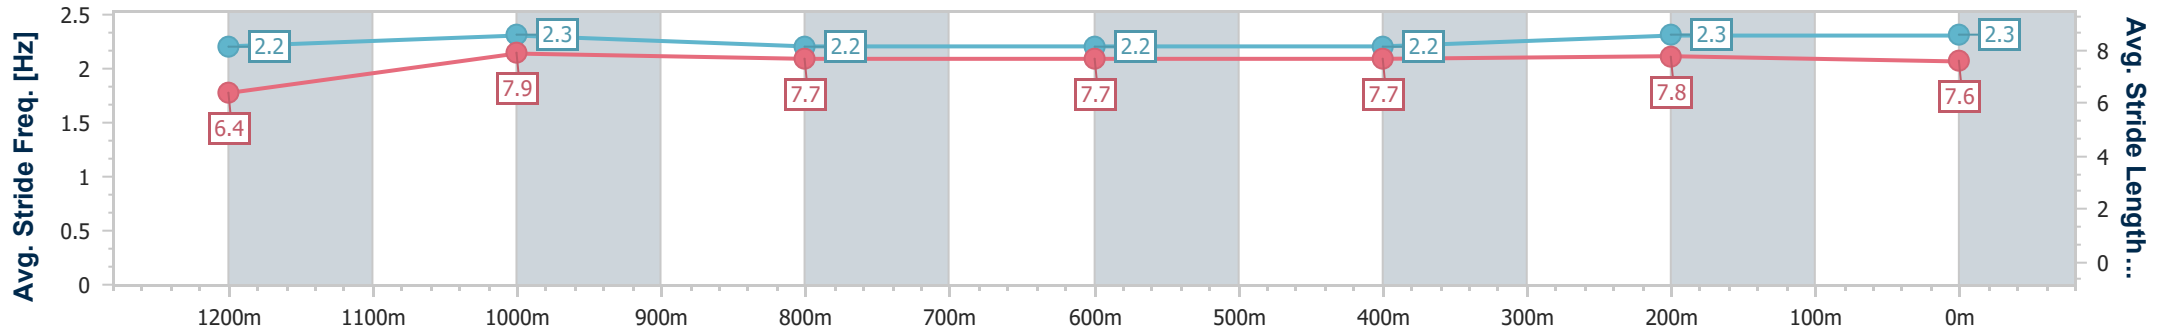

Horse/Jockey Name	Singer Sargent
Final Rank	3
Fastest Section Time (Section)	0:11.05 (1200m)
Top Speed [km/h] (Section)	67.1 (1200m)
Race State	Finished

Ipswich QLD Professional
Race 2: FOLLOW @IPSWICHTURFCLUB Maiden Handicap - 1350m

03 November 2022 - 13:23

Track Rating: Soft 5, Weather: Fine, Rail Position: +3m Entire Course

Section	Overall	1200m	1000m	800m	600m	400m	200m						
Section Times	1:21.63 [3] (0:12.06)	1:09.57 [9] (0:11.05)	0:58.52 [9] (0:11.86)	0:46.66 [9] (0:12.02)	0:34.64 [9] (0:11.82)	0:22.82 [9] (0:11.36)	0:11.46 [8] (0:11.46)						
Average Speed [km/h]	44.8	65.5	60.9	60.1	61.3	63.8	62.9						
Top Speed [km/h]	63.5	67.1	63.3	61.2	63.5	65.5	65.7						
Avg. Dist. to Rail [m]	0.3	1.0	0.6	0.3	0.6	2.8	6.3						
Avg. Stride Freq. [Hz]	2.2	2.3	2.2	2.2	2.2	2.3	2.3						
Avg. Stride Length [m]	6.4	7.9	7.7	7.7	7.7	7.8	7.6						

- [ ] Ranking at each section and finish
- -.-.- No data available at this section
- NA No data available