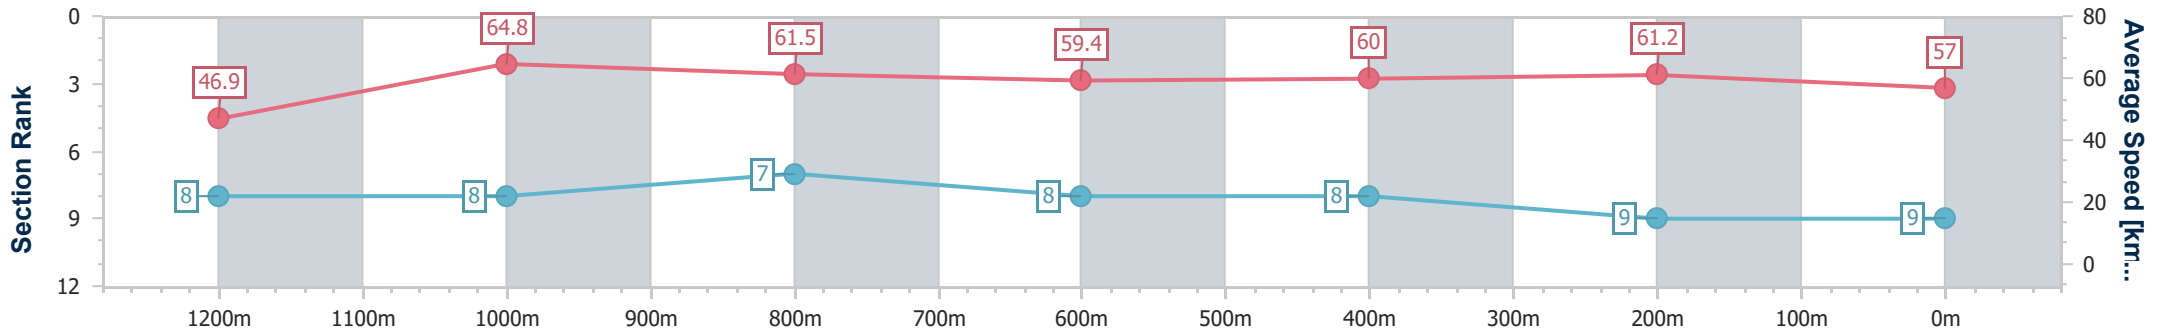

Ipswich QLD Professional
 Race 2: FOLLOW @IPSWICHTURFCLUB Maiden Handicap - 1350m

03 November 2022 - 13:23

Track Rating: Soft 5, Weather: Fine, Rail Position: +3m Entire Course

Section	Overall	1200m	1000m	800m	600m	400m	200m							
Section Times	1:22.19 [8] (0:11.08)	1:11.11 [1] (0:10.97)	1:00.14 [1] (0:11.90)	0:48.24 [3] (0:12.08)	0:36.16 [4] (0:12.05)	0:24.11 [4] (0:11.90)	0:12.21 [5] (0:12.21)							
Average Speed [km/h]	48.7	65.9	60.6	59.9	59.9	60.6	59.2							
Top Speed [km/h]	68.2	68.8	62.0	60.7	60.8	61.6	60.9							
Avg. Dist. to Rail [m]	5.9	1.8	0.4	0.2	0.3	0.3	0.4							
Avg. Stride Freq. [Hz]	2.4	2.4	2.2	2.2	2.2	2.2	2.2							
Avg. Stride Length [m]	6.5	7.8	7.6	7.6	7.5	7.5	7.5							

- [] Ranking at each section and finish
- .-.- No data available at this section
- NA No data available

Horse/Jockey Name	One Cool Deel
Final Rank	9
Fastest Section Time (Section)	0:11.14 (1200m)
Top Speed [km/h] (Section)	66.3 (1200m)
Race State	Finished

Ipswich QLD Professional
 Race 2: FOLLOW @IPSWICHTURFCLUB Maiden Handicap - 1350m

03 November 2022 - 13:23

Track Rating: Soft 5, Weather: Fine, Rail Position: +3m Entire Course

Section	Overall	1200m	1000m	800m	600m	400m	200m
Section Times	1:23.03 [9] (0:11.54)	1:11.49 [8] (0:11.14)	1:00.35 [8] (0:11.70)	0:48.65 [7] (0:12.10)	0:36.55 [8] (0:12.02)	0:24.53 [8] (0:11.87)	0:12.66 [9] (0:12.66)
Average Speed [km/h]	46.9	64.8	61.5	59.4	60.0	61.2	57.0
Top Speed [km/h]	62.7	66.3	64.1	60.8	62.3	63.7	61.1
Avg. Dist. to Rail [m]	0.7	0.9	1.2	0.9	0.3	2.6	4.9
Avg. Stride Freq. [Hz]	2.4	2.5	2.4	2.3	2.4	2.4	2.3
Avg. Stride Length [m]	6.0	7.3	7.1	7.1	7.1	7.1	6.8