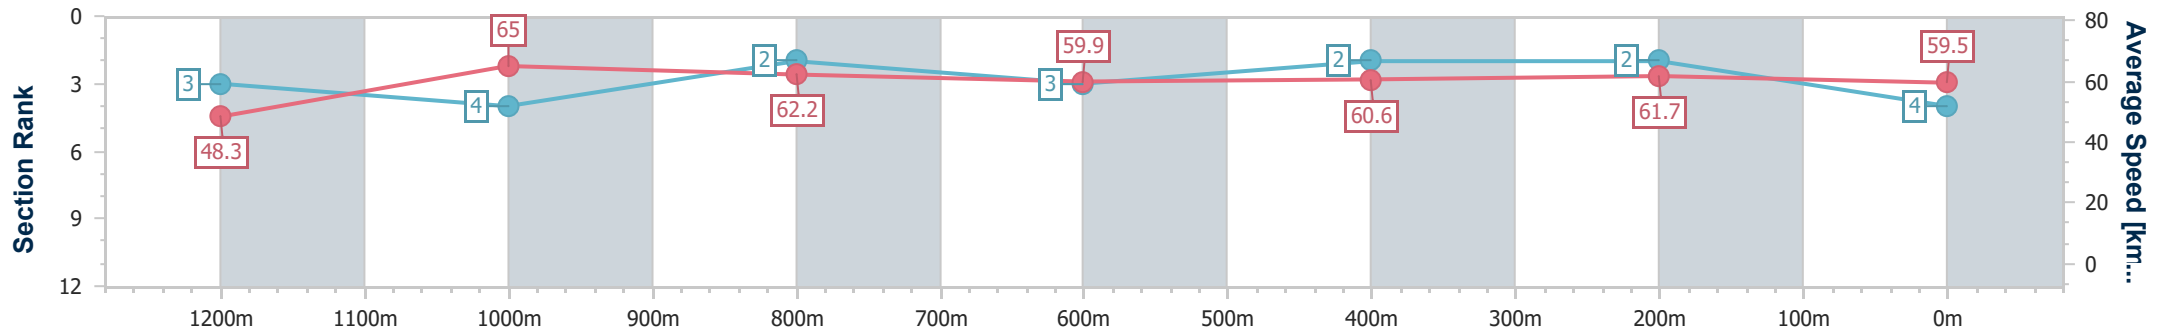

Horse/Jockey Name	Money Bear
Final Rank	4
Fastest Section Time (Section)	0:11.09 (1200m)
Top Speed [km/h] (Section)	67.0 (1200m)
Race State	Finished

Ipswich QLD Professional
Race 2: FOLLOW @IPSWICHTURFCLUB Maiden Handicap - 1350m

03 November 2022 - 13:23

Track Rating: Soft 5, Weather: Fine, Rail Position: +3m Entire Course

Section	Overall	1200m	1000m	800m	600m	400m	200m
Section Times	1:21.76 [4] (0:11.21)	1:10.55 [3] (0:11.09)	0:59.46 [4] (0:11.64)	0:47.82 [2] (0:12.07)	0:35.75 [3] (0:11.91)	0:23.84 [2] (0:11.71)	0:12.13 [2] (0:12.13)
Average Speed [km/h]	48.3	65.0	62.2	59.9	60.6	61.7	59.5
Top Speed [km/h]	64.8	67.0	64.4	61.5	61.9	63.4	61.7
Avg. Dist. to Rail [m]	2.0	0.7	0.8	0.4	0.2	1.2	2.3
Avg. Stride Freq. [Hz]	2.4	2.4	2.3	2.3	2.3	2.3	2.3
Avg. Stride Length [m]	6.5	7.6	7.5	7.4	7.3	7.3	7.2

- [ ] Ranking at each section and finish
- -.-.- No data available at this section
- NA No data available