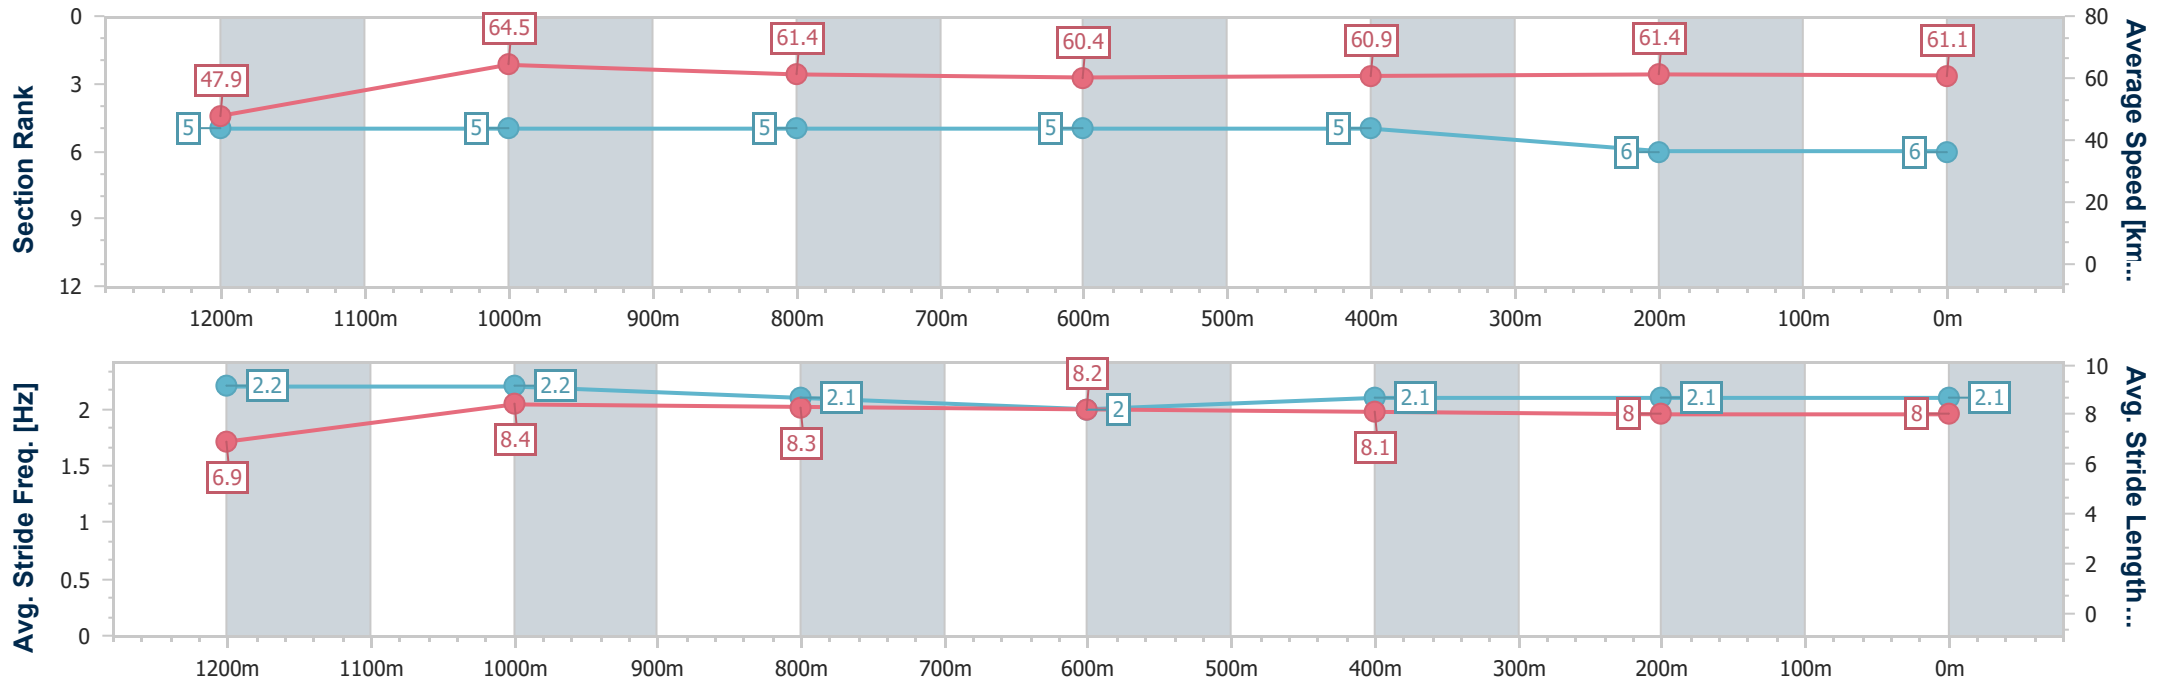

- [] Ranking at each section and finish
- .-.- No data available at this section
- NA No data available

Horse/Jockey Name	Shores Of Gold
Final Rank	6
Fastest Section Time (Section)	0:11.18 (1200m)
Top Speed [km/h] (Section)	65.9 (1200m)
Race State	Finished

Ipswich QLD Professional
Race 2: FOLLOW @IPSWICHTURFCLUB Maiden Handicap - 1350m

03 November 2022 - 13:23

Track Rating: Soft 5, Weather: Fine, Rail Position: +3m Entire Course

Section	Overall	1200m	1000m	800m	600m	400m	200m							
Section Times	1:21.87 [6] (0:11.31)	1:10.56 [5] (0:11.18)	0:59.38 [5] (0:11.74)	0:47.64 [5] (0:11.97)	0:35.67 [5] (0:11.96)	0:23.71 [5] (0:11.90)	0:11.81 [6] (0:11.81)							
Average Speed [km/h]	47.9	64.5	61.4	60.4	60.9	61.4	61.1							
Top Speed [km/h]	65.7	65.9	62.1	61.5	61.8	62.5	62.7							
Avg. Dist. to Rail [m]	0.8	0.7	0.8	0.6	2.0	3.9	5.5							
Avg. Stride Freq. [Hz]	2.2	2.2	2.1	2.0	2.1	2.1	2.1							
Avg. Stride Length [m]	6.9	8.4	8.3	8.2	8.1	8.0	8.0							