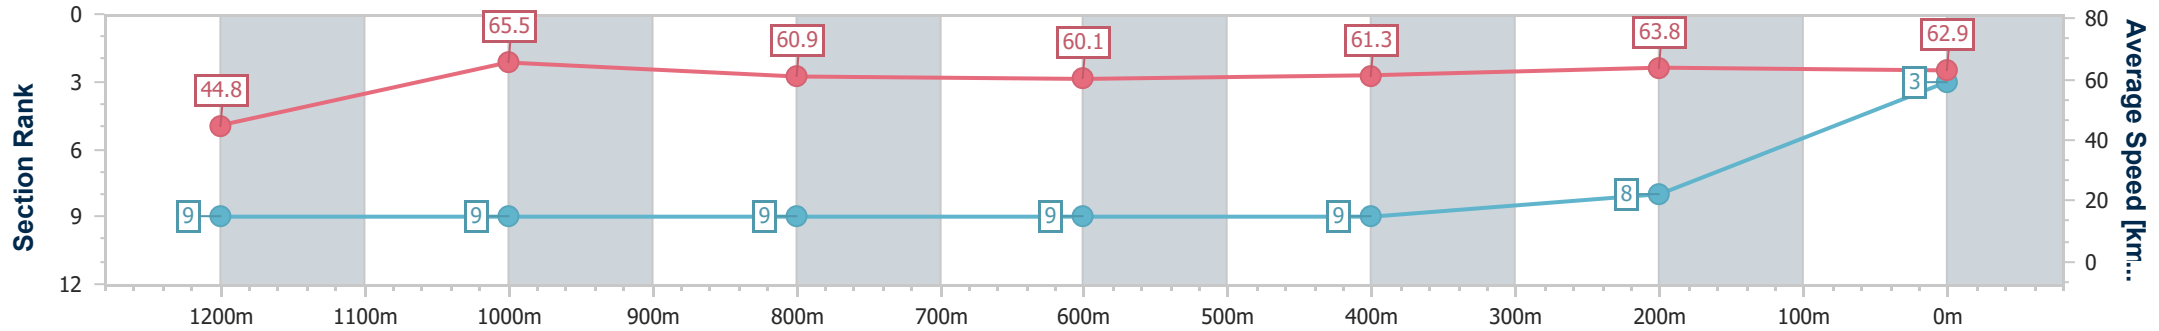

Horse/Jockey Name	Singer Sargent
Final Rank	3
Fastest Section Time (Section)	0:11.05 (1200m)
Top Speed [km/h] (Section)	67.1 (1200m)
Race State	Finished

Ipswich QLD Professional
Race 2: FOLLOW @IPSWICHTURFCLUB Maiden Handicap - 1350m

03 November 2022 - 13:23

Track Rating: Soft 5, Weather: Fine, Rail Position: +3m Entire Course

Section	Overall	1200m	1000m	800m	600m	400m	200m						
Section Times	1:21.63 [3] (0:12.06)	1:09.57 [9] (0:11.05)	0:58.52 [9] (0:11.86)	0:46.66 [9] (0:12.02)	0:34.64 [9] (0:11.82)	0:22.82 [9] (0:11.36)	0:11.46 [8] (0:11.46)						
Average Speed [km/h]	44.8	65.5	60.9	60.1	61.3	63.8	62.9						
Top Speed [km/h]	63.5	67.1	63.3	61.2	63.5	65.5	65.7						
Avg. Dist. to Rail [m]	0.3	1.0	0.6	0.3	0.6	2.8	6.3						
Avg. Stride Freq. [Hz]	2.2	2.3	2.2	2.2	2.2	2.3	2.3						
Avg. Stride Length [m]	6.4	7.9	7.7	7.7	7.7	7.8	7.6						

- [ ] Ranking at each section and finish
- -.-.- No data available at this section
- NA No data available