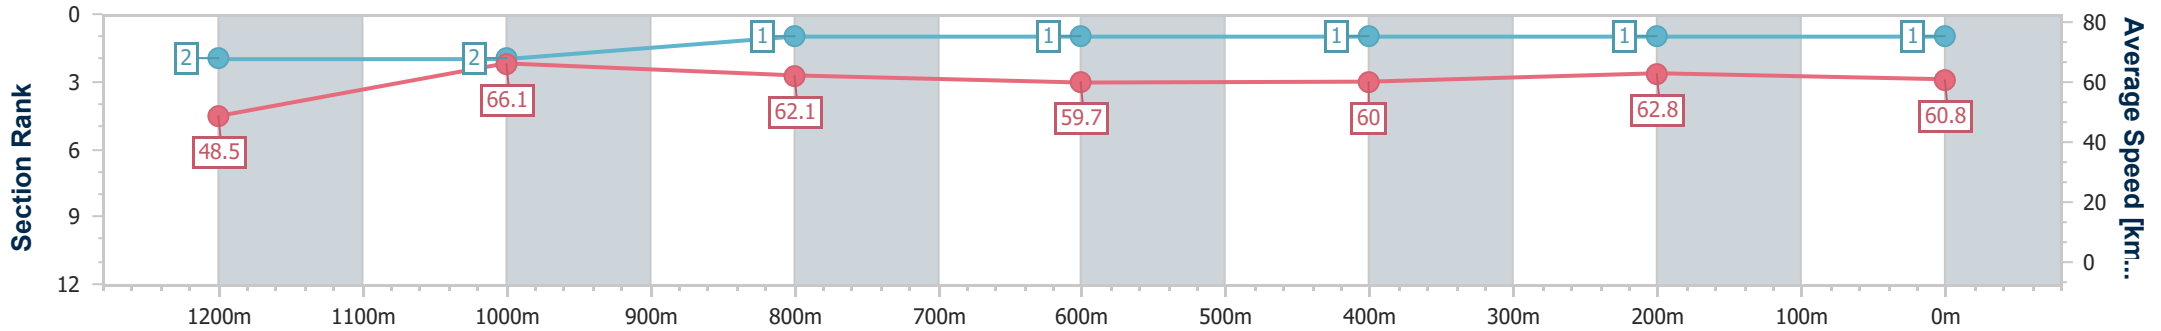

Horse/Jockey Name	Scat's Surfer Girl
Final Rank	1
Fastest Section Time (Section)	0:10.91 (1200m)
Top Speed [km/h] (Section)	67.7 (Overall)
Race State	Finished

Ipswich QLD Professional
Race 2: FOLLOW @IPSWICHTURFCLUB Maiden Handicap - 1350m

03 November 2022 - 13:23

Track Rating: Soft 5, Weather: Fine, Rail Position: +3m Entire Course

Section	Overall	1200m	1000m	800m	600m	400m	200m
Section Times	1:21.06 [1] (0:11.17)	1:09.89 [2] (0:10.91)	0:58.98 [2] (0:11.58)	0:47.40 [1] (0:12.01)	0:35.39 [1] (0:12.00)	0:23.39 [1] (0:11.52)	0:11.87 [1] (0:11.87)
Average Speed [km/h]	48.5	66.1	62.1	59.7	60.0	62.8	60.8
Top Speed [km/h]	67.7	67.7	64.4	61.0	62.4	63.5	62.8
Avg. Dist. to Rail [m]	4.5	1.4	1.9	1.4	0.3	0.9	1.2
Avg. Stride Freq. [Hz]	2.3	2.3	2.2	2.2	2.2	2.3	2.2
Avg. Stride Length [m]	6.6	7.9	7.7	7.6	7.5	7.4	7.5

- [ ] Ranking at each section and finish
- -.-.- No data available at this section
- NA No data available