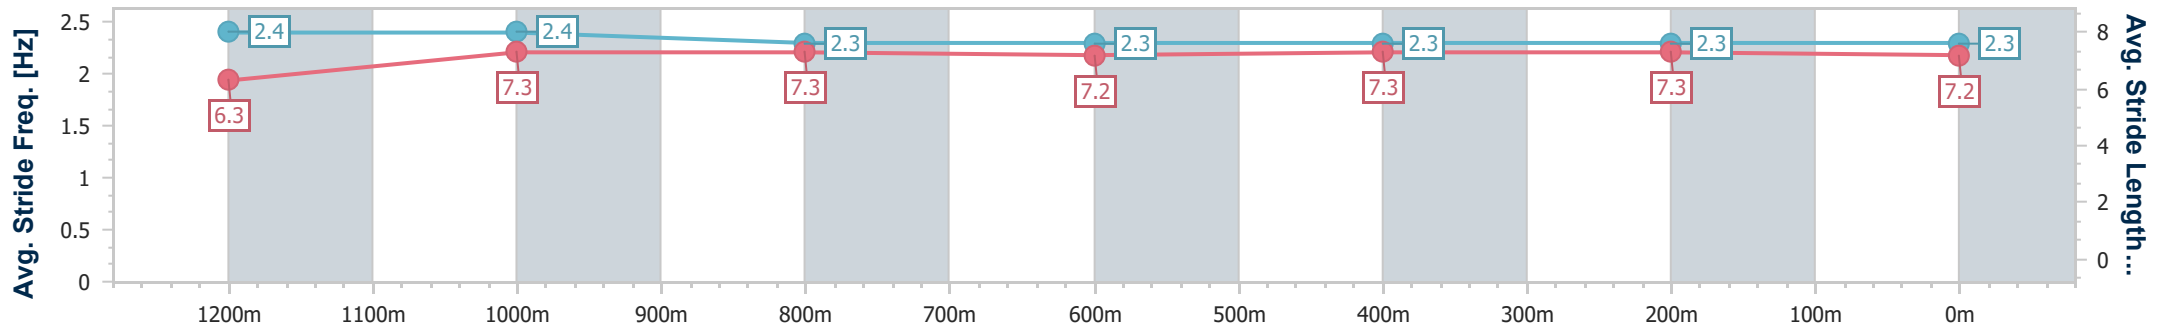

Ipswich QLD Professional
Race 2: FOLLOW @IPSWICHTURFCLUB Maiden Handicap - 1350m

03 November 2022 - 13:23

Track Rating: Soft 5, Weather: Fine, Rail Position: +3m Entire Course

Section	Overall	1200m	1000m	800m	600m	400m	200m							
Section Times	1:21.87 [6] (0:11.31)	1:10.56 [5] (0:11.18)	0:59.38 [5] (0:11.74)	0:47.64 [5] (0:11.97)	0:35.67 [5] (0:11.96)	0:23.71 [5] (0:11.90)	0:11.81 [6] (0:11.81)							
Average Speed [km/h]	47.9	64.5	61.4	60.4	60.9	61.4	61.1							
Top Speed [km/h]	65.7	65.9	62.1	61.5	61.8	62.5	62.7							
Avg. Dist. to Rail [m]	0.8	0.7	0.8	0.6	2.0	3.9	5.5							
Avg. Stride Freq. [Hz]	2.2	2.2	2.1	2.0	2.1	2.1	2.1							
Avg. Stride Length [m]	6.9	8.4	8.3	8.2	8.1	8.0	8.0							

- [] Ranking at each section and finish
- .-.- No data available at this section
- NA No data available

Horse/Jockey Name	Beachley Belle
Final Rank	7
Fastest Section Time (Section)	0:11.17 (1200m)
Top Speed [km/h] (Section)	65.7 (1200m)
Race State	Finished

Ipswich QLD Professional
 Race 2: FOLLOW @IPSWICHTURFCLUB Maiden Handicap - 1350m

03 November 2022 - 13:23

Track Rating: Soft 5, Weather: Fine, Rail Position: +3m Entire Course

Section	Overall	1200m	1000m	800m	600m	400m	200m
Section Times	1:22.13 [7] (0:11.32)	1:10.81 [6] (0:11.17)	0:59.64 [6] (0:11.77)	0:47.87 [6] (0:12.04)	0:35.83 [6] (0:11.97)	0:23.86 [7] (0:11.88)	0:11.98 [7] (0:11.98)
Average Speed [km/h]	47.8	64.5	61.1	59.6	60.6	61.1	60.2
Top Speed [km/h]	65.7	65.7	63.4	61.0	63.4	62.7	63.2
Avg. Dist. to Rail [m]	2.9	1.8	1.4	1.2	0.9	2.0	2.8
Avg. Stride Freq. [Hz]	2.4	2.4	2.3	2.3	2.3	2.3	2.3
Avg. Stride Length [m]	6.3	7.3	7.3	7.2	7.3	7.3	7.2