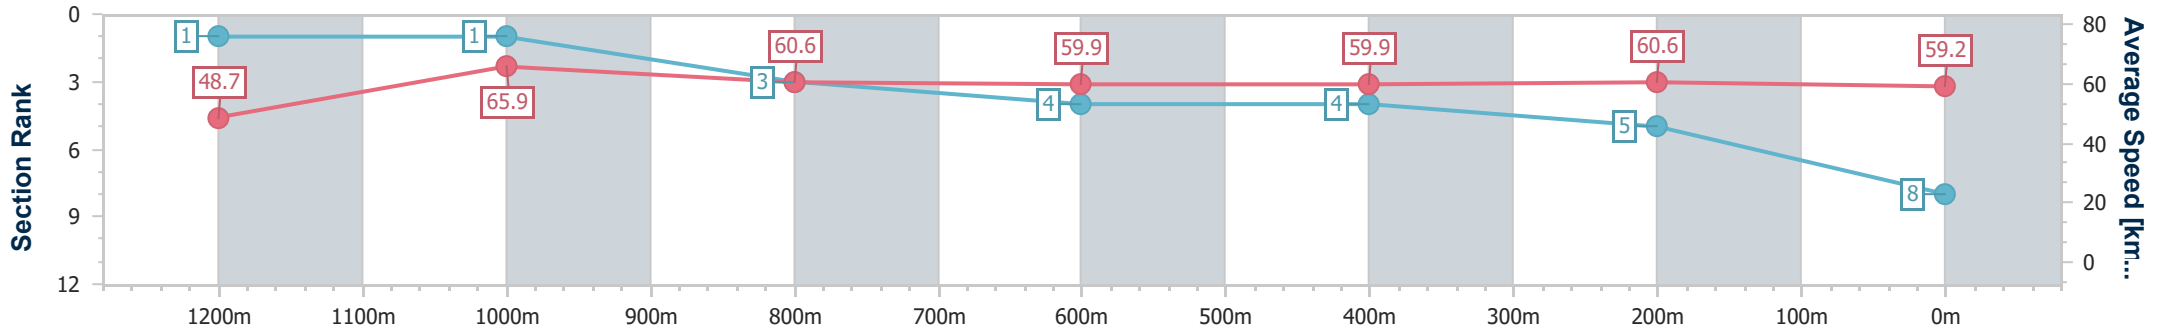

- [] Ranking at each section and finish
- .-.- No data available at this section
- NA No data available

Horse/Jockey Name	He's The King
Final Rank	8
Fastest Section Time (Section)	0:10.97 (1200m)
Top Speed [km/h] (Section)	68.8 (1200m)
Race State	Finished

Ipswich QLD Professional
 Race 2: FOLLOW @IPSWICHTURFCLUB Maiden Handicap - 1350m

03 November 2022 - 13:23

Track Rating: Soft 5, Weather: Fine, Rail Position: +3m Entire Course

Section	Overall	1200m	1000m	800m	600m	400m	200m							
Section Times	1:22.19 [8] (0:11.08)	1:11.11 [1] (0:10.97)	1:00.14 [1] (0:11.90)	0:48.24 [3] (0:12.08)	0:36.16 [4] (0:12.05)	0:24.11 [4] (0:11.90)	0:12.21 [5] (0:12.21)							
Average Speed [km/h]	48.7	65.9	60.6	59.9	59.9	60.6	59.2							
Top Speed [km/h]	68.2	68.8	62.0	60.7	60.8	61.6	60.9							
Avg. Dist. to Rail [m]	5.9	1.8	0.4	0.2	0.3	0.3	0.4							
Avg. Stride Freq. [Hz]	2.4	2.4	2.2	2.2	2.2	2.2	2.2							
Avg. Stride Length [m]	6.5	7.8	7.6	7.6	7.5	7.5	7.5							