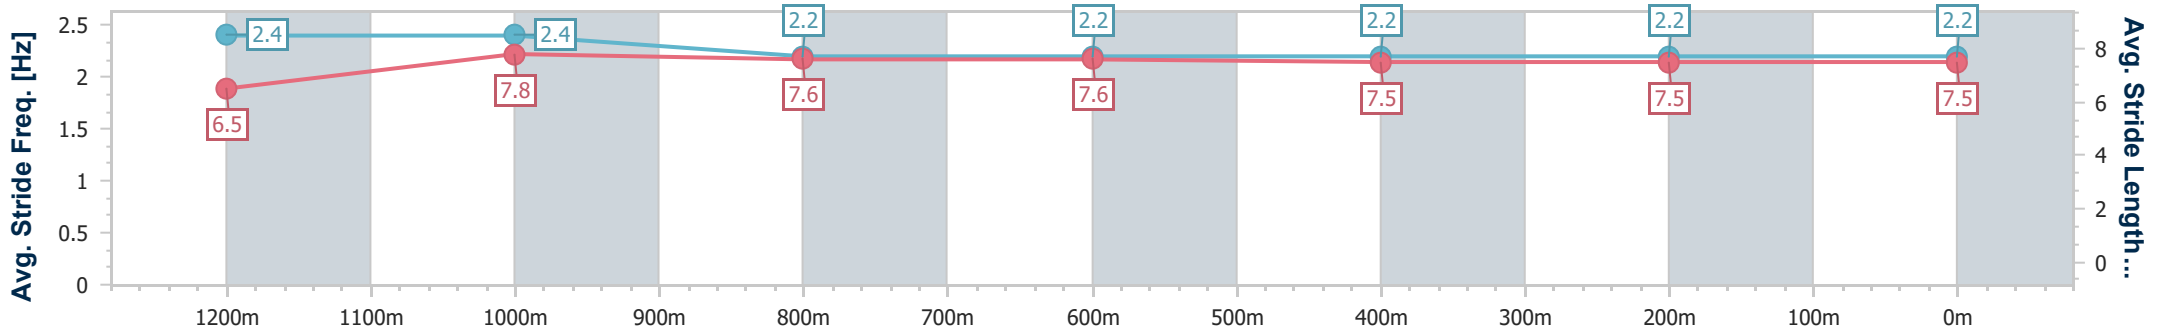

Ipswich QLD Professional
 Race 2: FOLLOW @IPSWICHTURFCLUB Maiden Handicap - 1350m

03 November 2022 - 13:23

Track Rating: Soft 5, Weather: Fine, Rail Position: +3m Entire Course

Section	Overall	1200m	1000m	800m	600m	400m	200m
Section Times	1:22.13 [7] (0:11.32)	1:10.81 [6] (0:11.17)	0:59.64 [6] (0:11.77)	0:47.87 [6] (0:12.04)	0:35.83 [6] (0:11.97)	0:23.86 [7] (0:11.88)	0:11.98 [7] (0:11.98)
Average Speed [km/h]	47.8	64.5	61.1	59.6	60.6	61.1	60.2
Top Speed [km/h]	65.7	65.7	63.4	61.0	63.4	62.7	63.2
Avg. Dist. to Rail [m]	2.9	1.8	1.4	1.2	0.9	2.0	2.8
Avg. Stride Freq. [Hz]	2.4	2.4	2.3	2.3	2.3	2.3	2.3
Avg. Stride Length [m]	6.3	7.3	7.3	7.2	7.3	7.3	7.2

- [] Ranking at each section and finish
- .-.- No data available at this section
- NA No data available

Horse/Jockey Name	He's The King
Final Rank	8
Fastest Section Time (Section)	0:10.97 (1200m)
Top Speed [km/h] (Section)	68.8 (1200m)
Race State	Finished

Ipswich QLD Professional
 Race 2: FOLLOW @IPSWICHTURFCLUB Maiden Handicap - 1350m

03 November 2022 - 13:23

Track Rating: Soft 5, Weather: Fine, Rail Position: +3m Entire Course

Section	Overall	1200m	1000m	800m	600m	400m	200m							
Section Times	1:22.19 [8] (0:11.08)	1:11.11 [1] (0:10.97)	1:00.14 [1] (0:11.90)	0:48.24 [3] (0:12.08)	0:36.16 [4] (0:12.05)	0:24.11 [4] (0:11.90)	0:12.21 [5] (0:12.21)							
Average Speed [km/h]	48.7	65.9	60.6	59.9	59.9	60.6	59.2							
Top Speed [km/h]	68.2	68.8	62.0	60.7	60.8	61.6	60.9							
Avg. Dist. to Rail [m]	5.9	1.8	0.4	0.2	0.3	0.3	0.4							
Avg. Stride Freq. [Hz]	2.4	2.4	2.2	2.2	2.2	2.2	2.2							
Avg. Stride Length [m]	6.5	7.8	7.6	7.6	7.5	7.5	7.5							