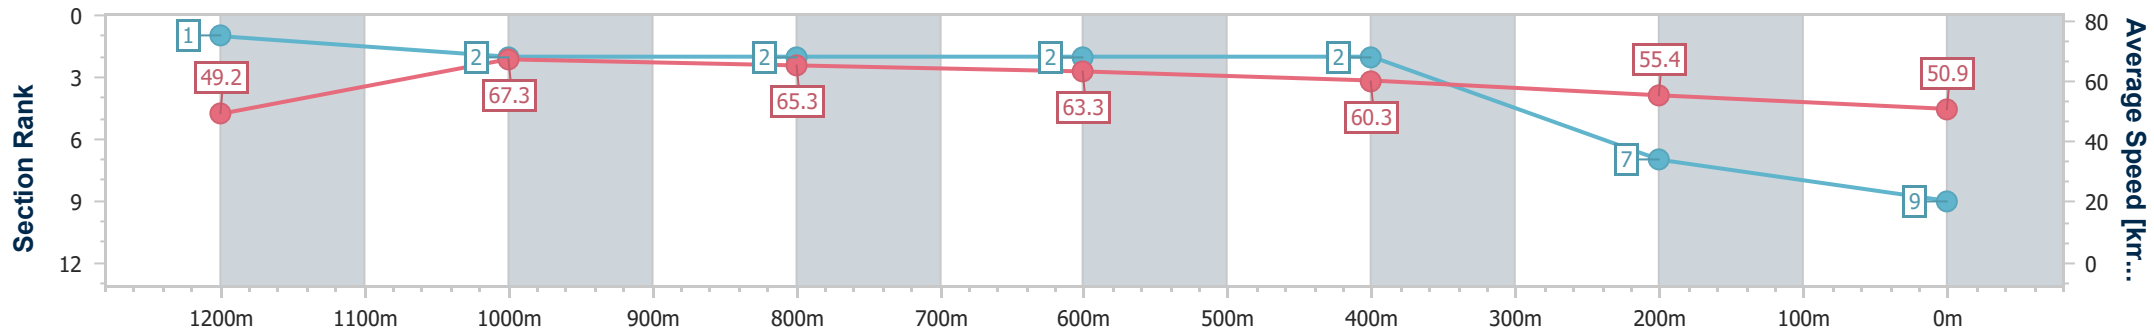

- [] Ranking at each section and finish
- .-.- No data available at this section
- NA No data available

Horse/Jockey Name	Star Of Kings
Final Rank	9
Fastest Section Time (Section)	0:10.70 (1200m)
Top Speed [km/h] (Section)	68.1 (1200m)
Race State	Finished

Ipswich QLD Professional

Race 4: SIRROMET Maiden Plate - 1350m

09 November 2022 - 15:05

Track Rating: Soft 5, Weather: Fine, Rail Position: +6m Entire

Section	Overall	1200m	1000m	800m	600m	400m	200m
Section Times	1:23.13 [9] (0:10.99)	1:12.14 [1] (0:10.70)	1:01.44 [2] (0:11.02)	0:50.42 [2] (0:11.34)	0:39.08 [2] (0:11.92)	0:27.16 [2] (0:13.03)	0:14.13 [7] (0:14.13)
Average Speed [km/h]	49.2	67.3	65.3	63.3	60.3	55.4	50.9
Top Speed [km/h]	67.3	68.1	67.2	65.1	62.0	58.8	53.9
Avg. Dist. to Rail [m]	6.9	1.9	0.2	0.7	0.3	1.0	2.7
Avg. Stride Freq. [Hz]	2.3	2.4	2.4	2.4	2.4	2.3	2.2
Avg. Stride Length [m]	6.1	7.9	7.6	7.4	7.1	6.8	6.4

- [] Ranking at each section and finish
- .-.- No data available at this section
- NA No data available

Horse/Jockey Name	Itsa Variation
Final Rank	10
Fastest Section Time (Section)	0:10.97 (1200m)
Top Speed [km/h] (Section)	66.9 (1200m)
Race State	Finished