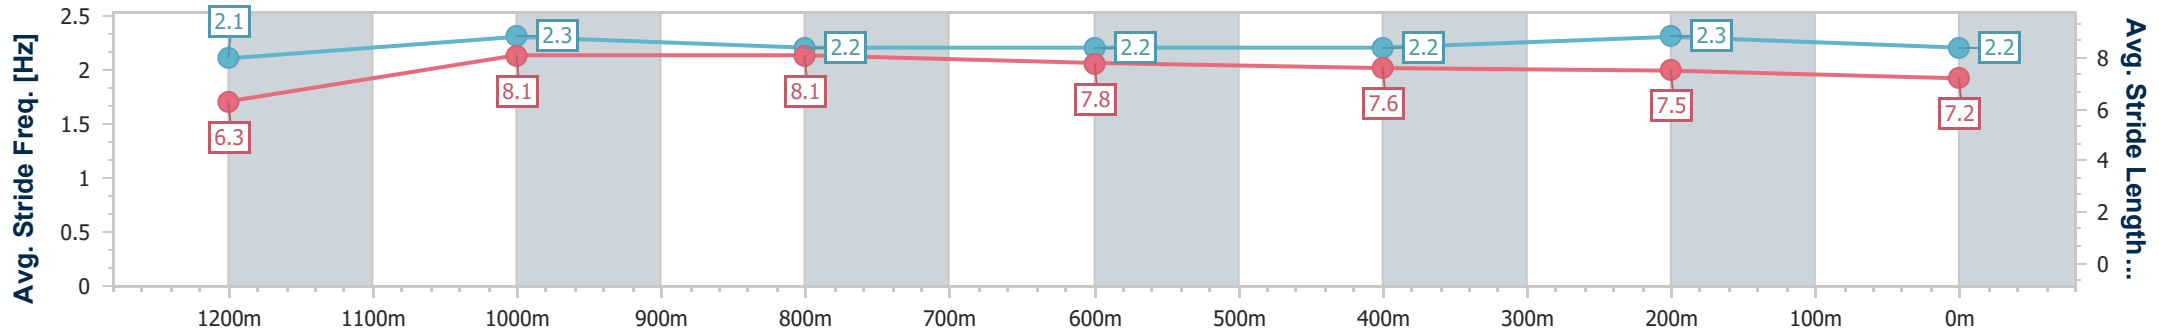

Ipswich QLD Professional

Race 4: SIRROMET Maiden Plate - 1350m

09 November 2022 - 15:05

Track Rating: Soft 5, Weather: Fine, Rail Position: +6m Entire

Section	Overall	1200m	1000m	800m	600m	400m	200m
Section Times	1:21.00 [3] (0:11.70)	1:09.30 [9] (0:10.77)	0:58.53 [9] (0:11.03)	0:47.50 [7] (0:11.35)	0:36.15 [7] (0:11.58)	0:24.57 [6] (0:11.95)	0:12.62 [3] (0:12.62)
Average Speed [km/h]	46.2	66.9	65.0	62.7	61.3	60.3	57.1
Top Speed [km/h]	65.2	68.0	67.0	64.0	63.0	62.1	59.4
Avg. Dist. to Rail [m]	1.3	1.0	1.3	3.1	3.2	1.4	4.1
Avg. Stride Freq. [Hz]	2.1	2.3	2.2	2.2	2.2	2.3	2.2
Avg. Stride Length [m]	6.3	8.1	8.1	7.8	7.6	7.5	7.2

- [] Ranking at each section and finish
- .-.- No data available at this section
- NA No data available

Horse/Jockey Name	Sharp And Hot
Final Rank	4
Fastest Section Time (Section)	0:10.69 (1200m)
Top Speed [km/h] (Section)	68.5 (1200m)
Race State	Finished