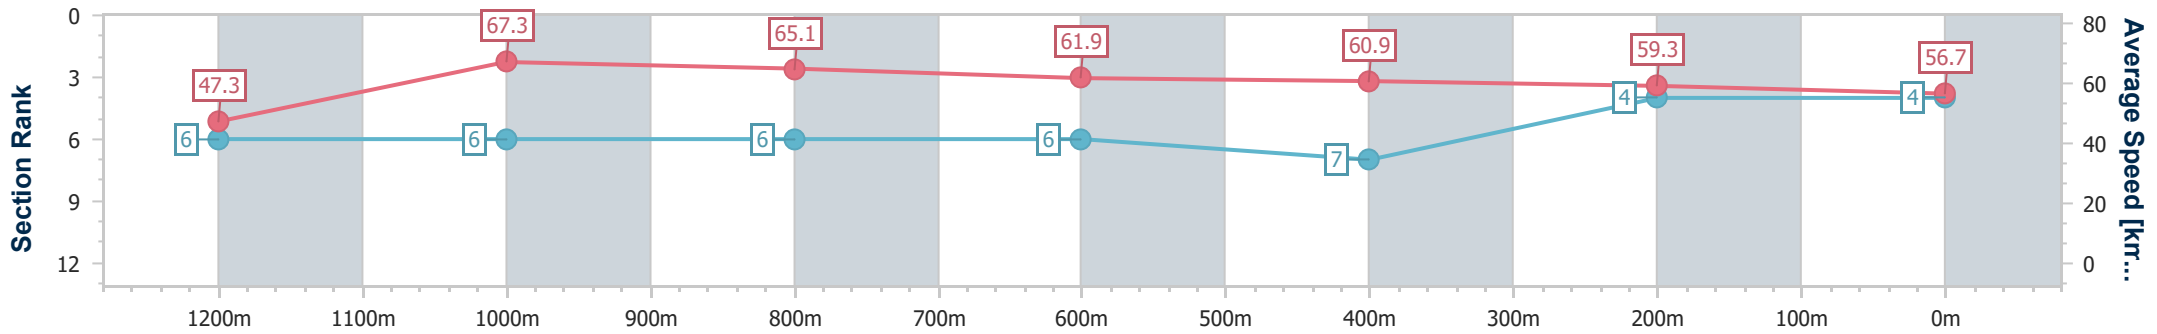

- [] Ranking at each section and finish
- .-.- No data available at this section
- NA No data available

Horse/Jockey Name	Sharp And Hot
Final Rank	4
Fastest Section Time (Section)	0:10.69 (1200m)
Top Speed [km/h] (Section)	68.5 (1200m)
Race State	Finished

Ipswich QLD Professional
 Race 4: SIRROMET Maiden Plate - 1350m
 09 November 2022 - 15:05
 Track Rating: Soft 5, Weather: Fine, Rail Position: +6m Entire

Section	Overall	1200m	1000m	800m	600m	400m	200m
Section Times	1:21.45 [4] (0:11.41)	1:10.04 [6] (0:10.69)	0:59.35 [6] (0:11.03)	0:48.32 [6] (0:11.58)	0:36.74 [6] (0:11.81)	0:24.93 [7] (0:12.22)	0:12.71 [4] (0:12.71)
Average Speed [km/h]	47.3	67.3	65.1	61.9	60.9	59.3	56.7
Top Speed [km/h]	66.3	68.5	66.6	63.5	62.0	60.5	58.7
Avg. Dist. to Rail [m]	1.0	0.8	1.3	1.2	0.5	2.5	5.0
Avg. Stride Freq. [Hz]	2.3	2.4	2.3	2.3	2.3	2.2	2.2
Avg. Stride Length [m]	5.8	7.8	7.9	7.7	7.5	7.4	7.1