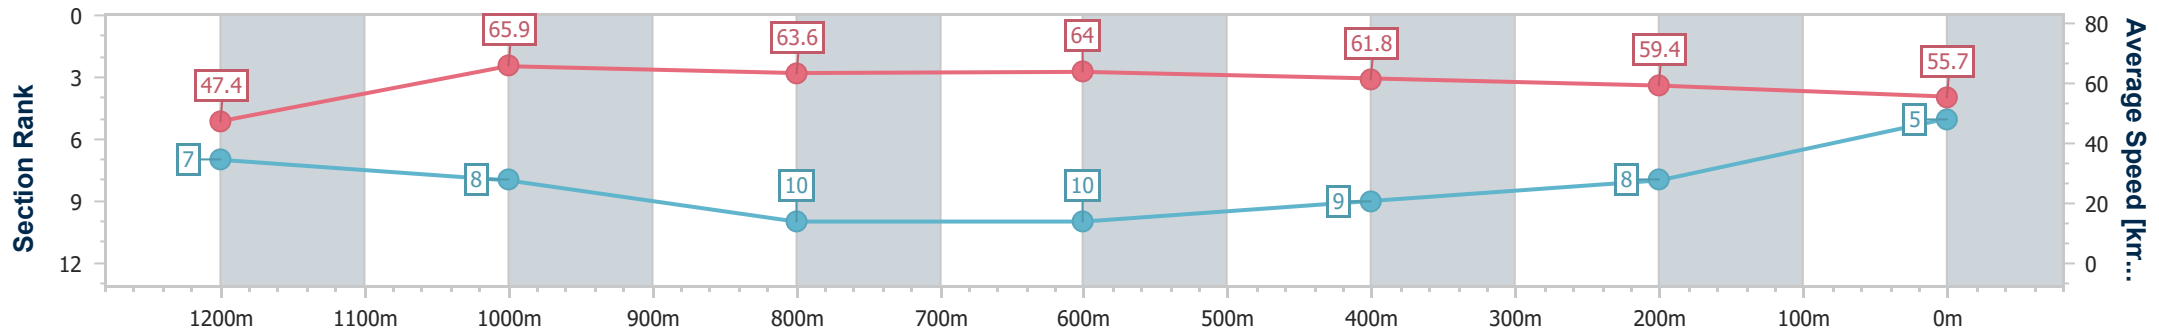

Ipswich QLD Professional

Race 4: SIRROMET Maiden Plate - 1350m

09 November 2022 - 15:05

Track Rating: Soft 5, Weather: Fine, Rail Position: +6m Entire

Section	Overall	1200m	1000m	800m	600m	400m	200m
Section Times	1:21.83 [5] (0:11.40)	1:10.43 [7] (0:10.96)	0:59.47 [8] (0:11.31)	0:48.16 [10] (0:11.33)	0:36.83 [10] (0:11.72)	0:25.11 [9] (0:12.19)	0:12.92 [8] (0:12.92)
Average Speed [km/h]	47.4	65.9	63.6	64.0	61.8	59.4	55.7
Top Speed [km/h]	63.9	68.3	65.4	64.4	62.7	61.5	57.8
Avg. Dist. to Rail [m]	2.6	1.8	0.6	1.9	1.9	1.7	3.0
Avg. Stride Freq. [Hz]	2.1	2.2	2.2	2.3	2.2	2.2	2.1
Avg. Stride Length [m]	6.3	8.3	8.1	7.9	7.7	7.4	7.2

- [] Ranking at each section and finish
- .-.- No data available at this section
- NA No data available

Horse/Jockey Name	Feeling Toffy
Final Rank	6
Fastest Section Time (Section)	0:10.76 (1200m)
Top Speed [km/h] (Section)	67.5 (1200m)
Race State	Finished