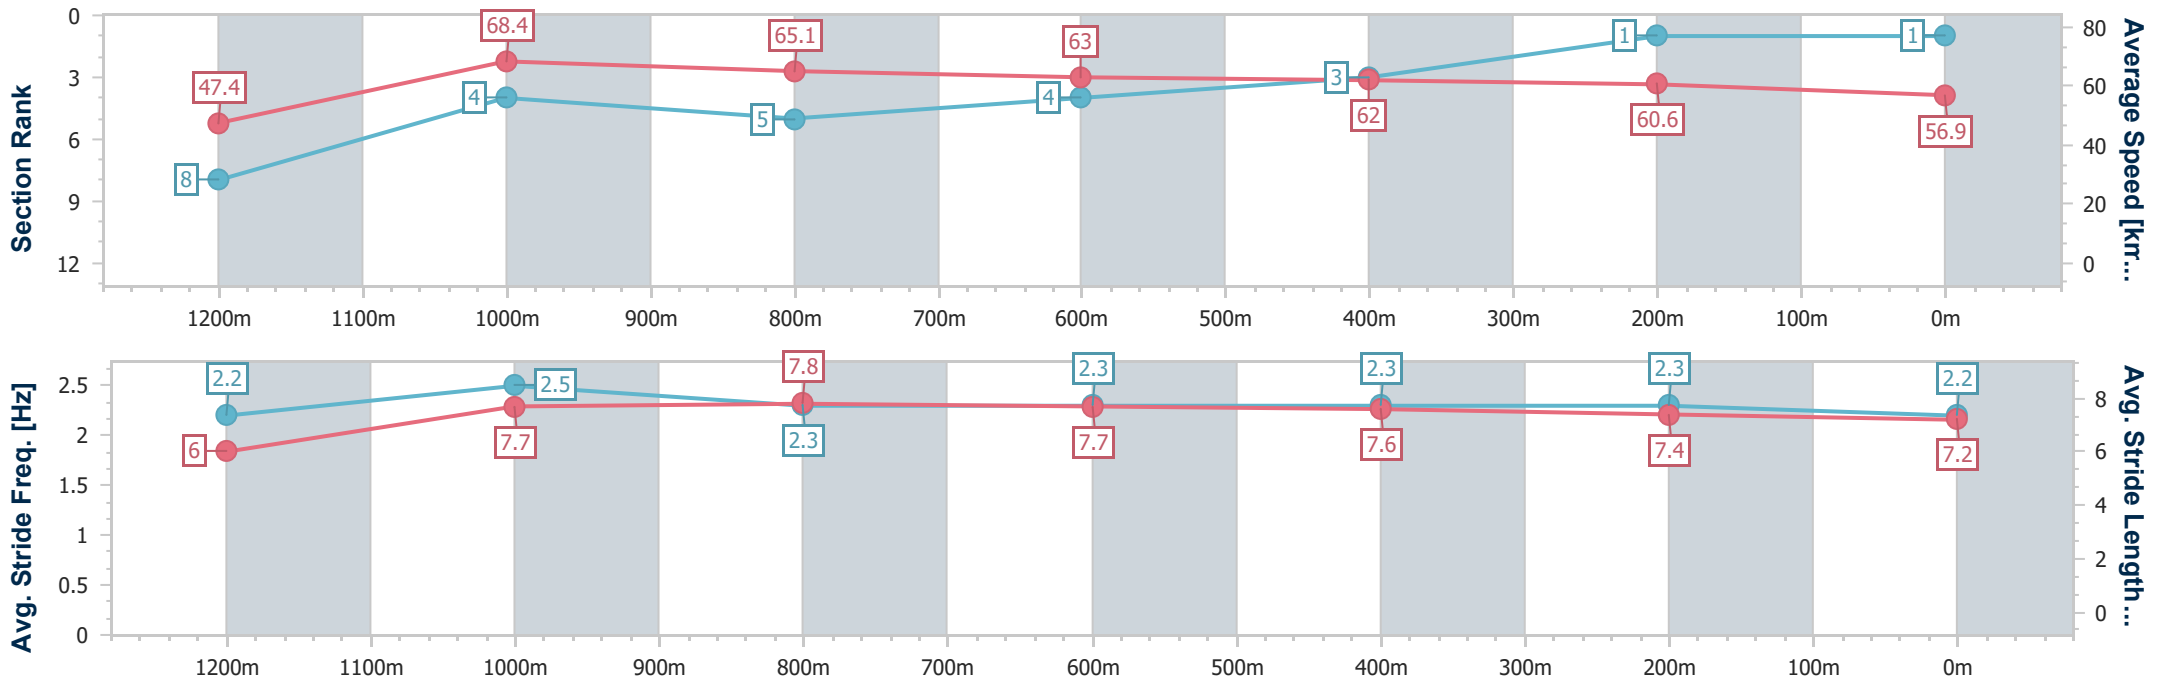

Ipswich QLD Professional

Race 4: SIRROMET Maiden Plate - 1350m

09 November 2022 - 15:05

Track Rating: Soft 5, Weather: Fine, Rail Position: +6m Entire

Section	Overall	1200m	1000m	800m	600m	400m	200m
Section Times	1:20.60 [1] (0:11.42)	1:09.18 [8] (0:10.52)	0:58.66 [4] (0:11.07)	0:47.59 [5] (0:11.37)	0:36.22 [4] (0:11.64)	0:24.58 [3] (0:11.93)	0:12.65 [1] (0:12.65)
Average Speed [km/h]	47.4	68.4	65.1	63.0	62.0	60.6	56.9
Top Speed [km/h]	65.9	69.8	66.9	64.2	62.8	62.8	59.5
Avg. Dist. to Rail [m]	7.3	2.0	0.5	1.1	0.3	1.4	3.0
Avg. Stride Freq. [Hz]	2.2	2.5	2.3	2.3	2.3	2.3	2.2
Avg. Stride Length [m]	6.0	7.7	7.8	7.7	7.6	7.4	7.2