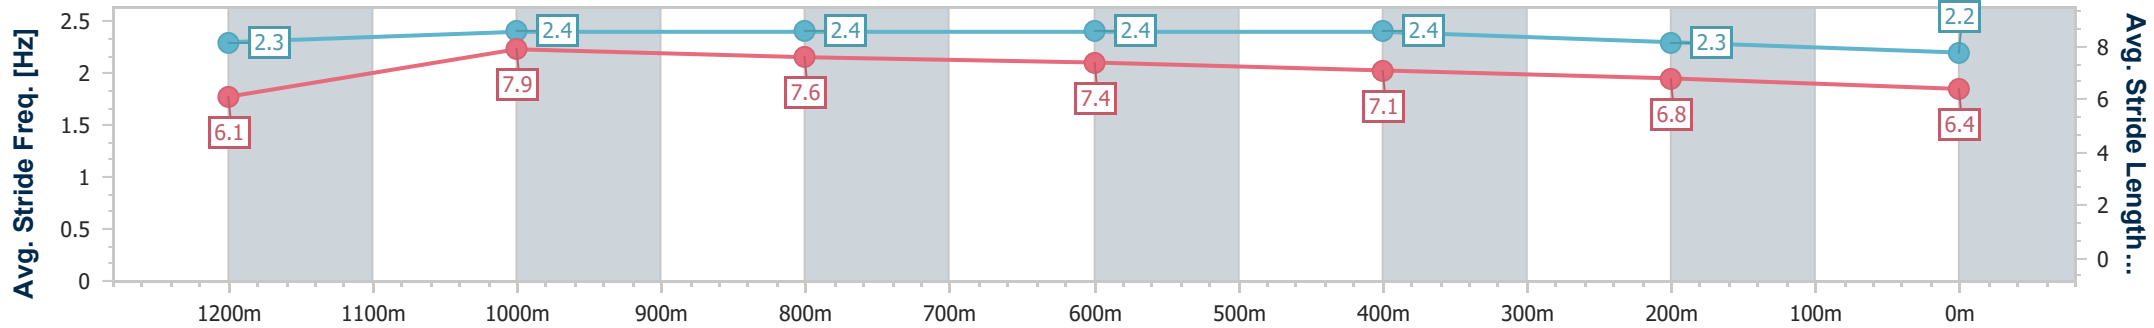

- [] Ranking at each section and finish
- .-.- No data available at this section
- NA No data available

Horse/Jockey Name	Star Of Kings
Final Rank	9
Fastest Section Time (Section)	0:10.70 (1200m)
Top Speed [km/h] (Section)	68.1 (1200m)
Race State	Finished

Ipswich QLD Professional

Race 4: SIRROMET Maiden Plate - 1350m

09 November 2022 - 15:05

Track Rating: Soft 5, Weather: Fine, Rail Position: +6m Entire

Section	Overall	1200m	1000m	800m	600m	400m	200m
Section Times	1:23.13 [9] (0:10.99)	1:12.14 [1] (0:10.70)	1:01.44 [2] (0:11.02)	0:50.42 [2] (0:11.34)	0:39.08 [2] (0:11.92)	0:27.16 [2] (0:13.03)	0:14.13 [7] (0:14.13)
Average Speed [km/h]	49.2	67.3	65.3	63.3	60.3	55.4	50.9
Top Speed [km/h]	67.3	68.1	67.2	65.1	62.0	58.8	53.9
Avg. Dist. to Rail [m]	6.9	1.9	0.2	0.7	0.3	1.0	2.7
Avg. Stride Freq. [Hz]	2.3	2.4	2.4	2.4	2.4	2.3	2.2
Avg. Stride Length [m]	6.1	7.9	7.6	7.4	7.1	6.8	6.4

- [] Ranking at each section and finish
- .-.- No data available at this section
- NA No data available

Horse/Jockey Name	Itsa Variation
Final Rank	10
Fastest Section Time (Section)	0:10.97 (1200m)
Top Speed [km/h] (Section)	66.9 (1200m)
Race State	Finished