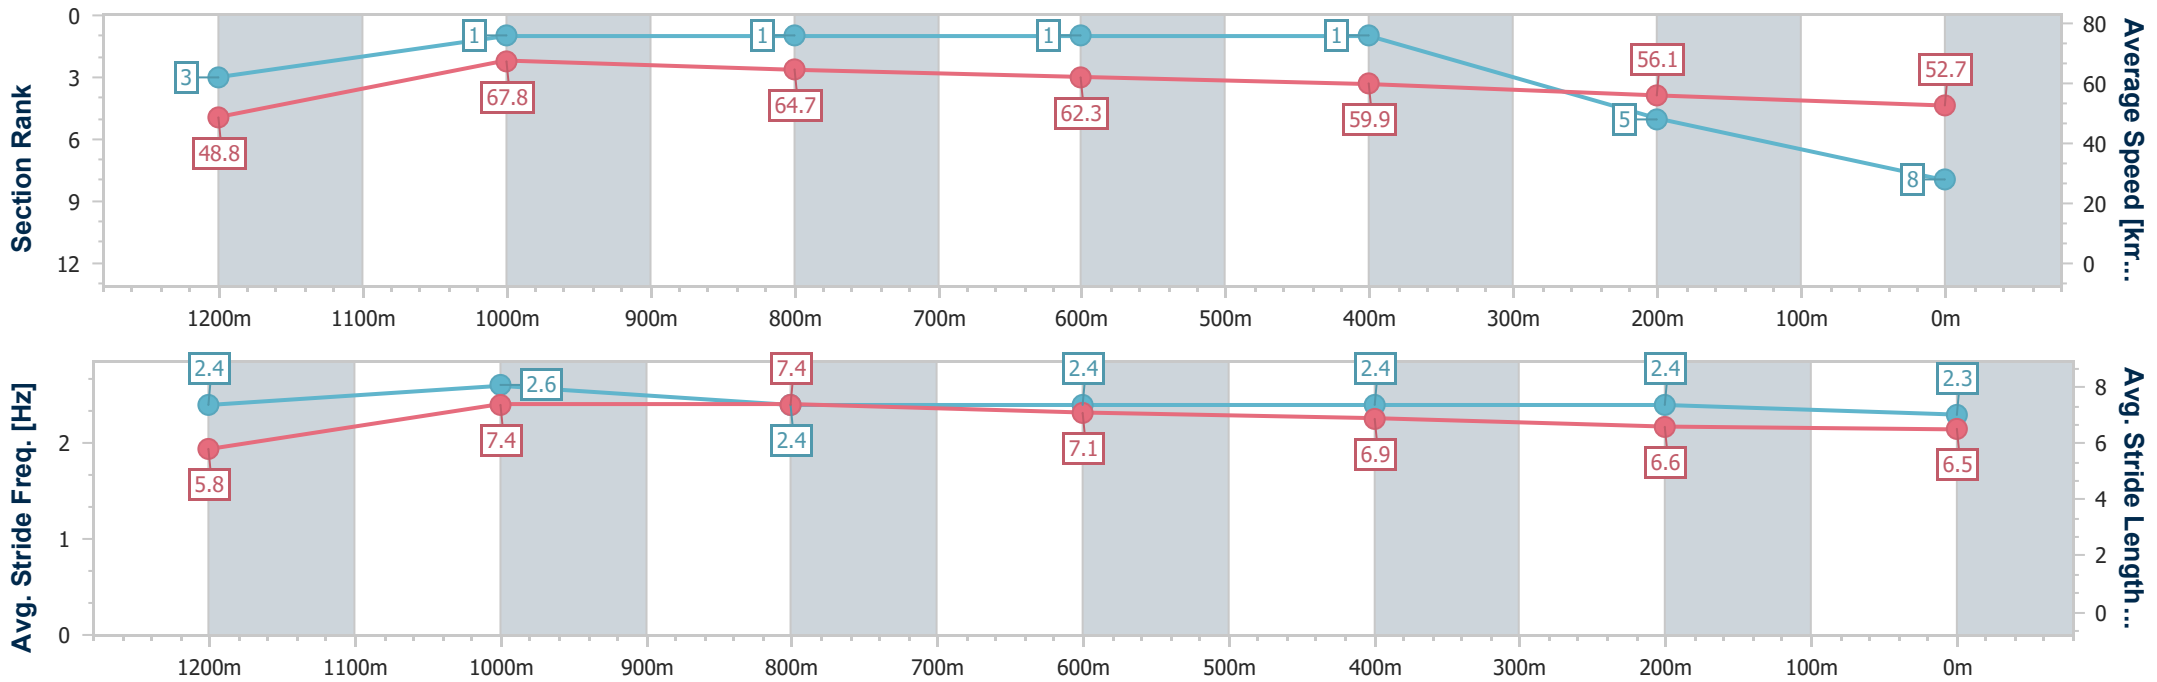

Ipswich QLD Professional

Race 4: SIRROMET Maiden Plate - 1350m

09 November 2022 - 15:05

Track Rating: Soft 5, Weather: Fine, Rail Position: +6m Entire

Section	Overall	1200m	1000m	800m	600m	400m	200m
Section Times	1:22.40 [8] (0:11.07)	1:11.33 [3] (0:10.59)	1:00.74 [1] (0:11.04)	0:49.70 [1] (0:11.37)	0:38.33 [1] (0:11.90)	0:26.43 [1] (0:12.77)	0:13.66 [5] (0:13.66)
Average Speed [km/h]	48.8	67.8	64.7	62.3	59.9	56.1	52.7
Top Speed [km/h]	68.4	69.1	66.9	63.2	62.1	59.5	53.7
Avg. Dist. to Rail [m]	4.8	1.5	3.2	3.8	3.1	1.0	0.4
Avg. Stride Freq. [Hz]	2.4	2.6	2.4	2.4	2.4	2.4	2.3
Avg. Stride Length [m]	5.8	7.4	7.4	7.1	6.9	6.6	6.5

- [] Ranking at each section and finish
- .-.- No data available at this section
- NA No data available

Horse/Jockey Name	Star Of Kings
Final Rank	9
Fastest Section Time (Section)	0:10.70 (1200m)
Top Speed [km/h] (Section)	68.1 (1200m)
Race State	Finished