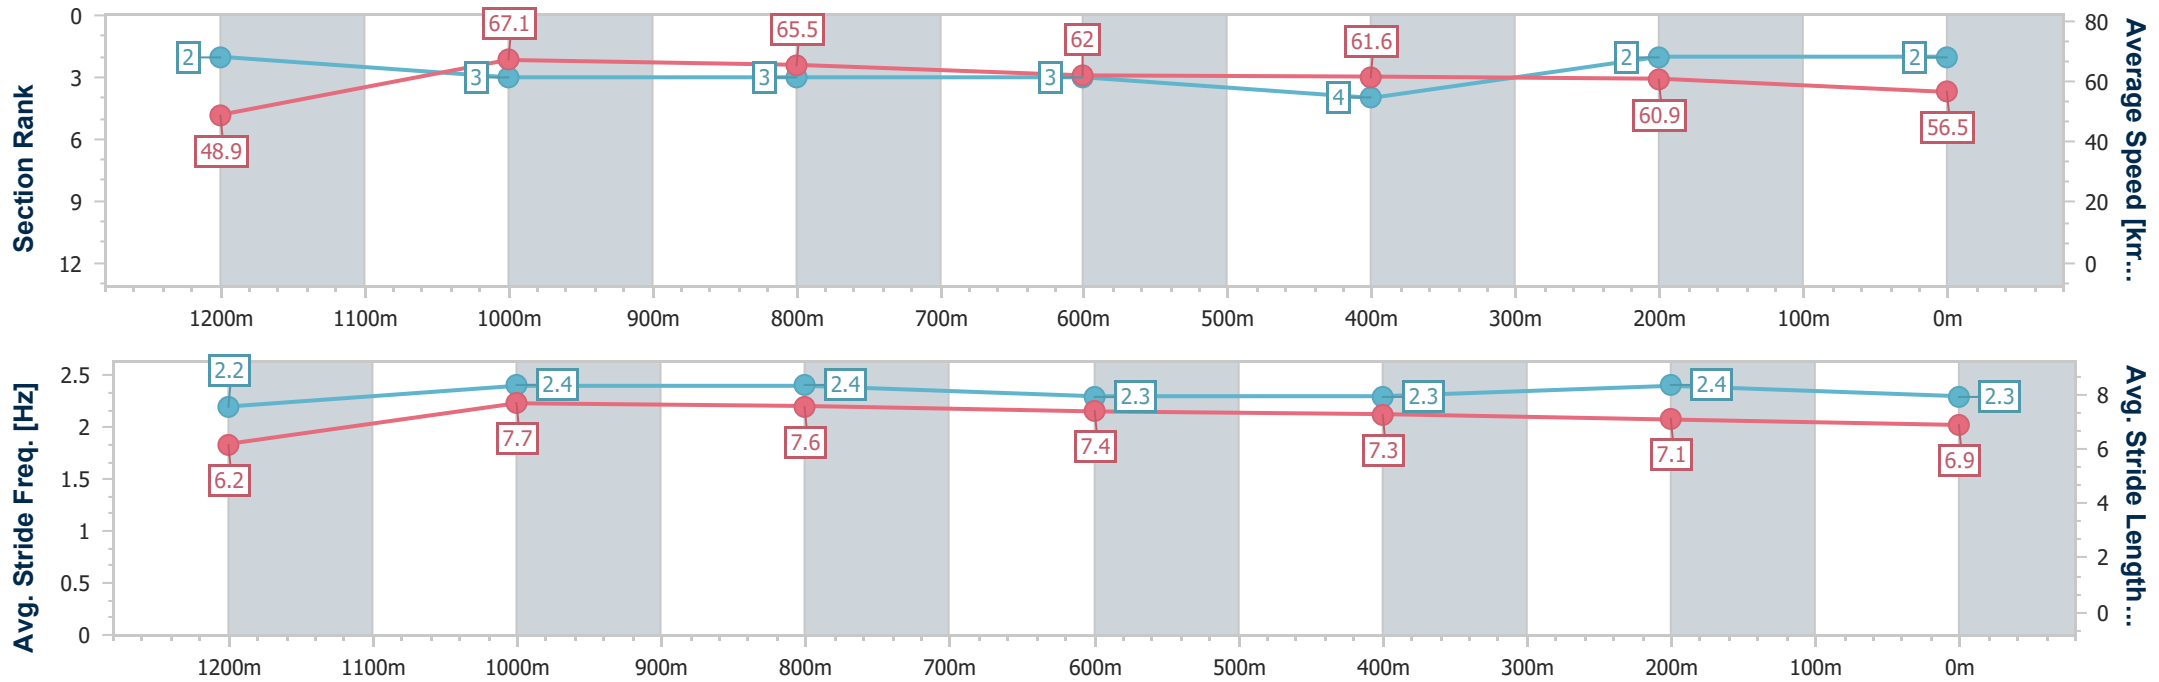

Ipswich QLD Professional

Race 4: SIRROMET Maiden Plate - 1350m

09 November 2022 - 15:05

Track Rating: Soft 5, Weather: Fine, Rail Position: +6m Entire

Section	Overall	1200m	1000m	800m	600m	400m	200m
Section Times	1:20.70 [2] (0:11.06)	1:09.64 [2] (0:10.72)	0:58.92 [3] (0:10.97)	0:47.95 [3] (0:11.59)	0:36.36 [3] (0:11.77)	0:24.59 [4] (0:11.87)	0:12.72 [2] (0:12.72)
Average Speed [km/h]	48.9	67.1	65.5	62.0	61.6	60.9	56.5
Top Speed [km/h]	66.8	68.0	66.8	64.4	62.3	63.1	59.0
Avg. Dist. to Rail [m]	6.3	1.5	0.6	0.2	1.1	1.5	2.6
Avg. Stride Freq. [Hz]	2.2	2.4	2.4	2.3	2.3	2.4	2.3
Avg. Stride Length [m]	6.2	7.7	7.6	7.4	7.3	7.1	6.9