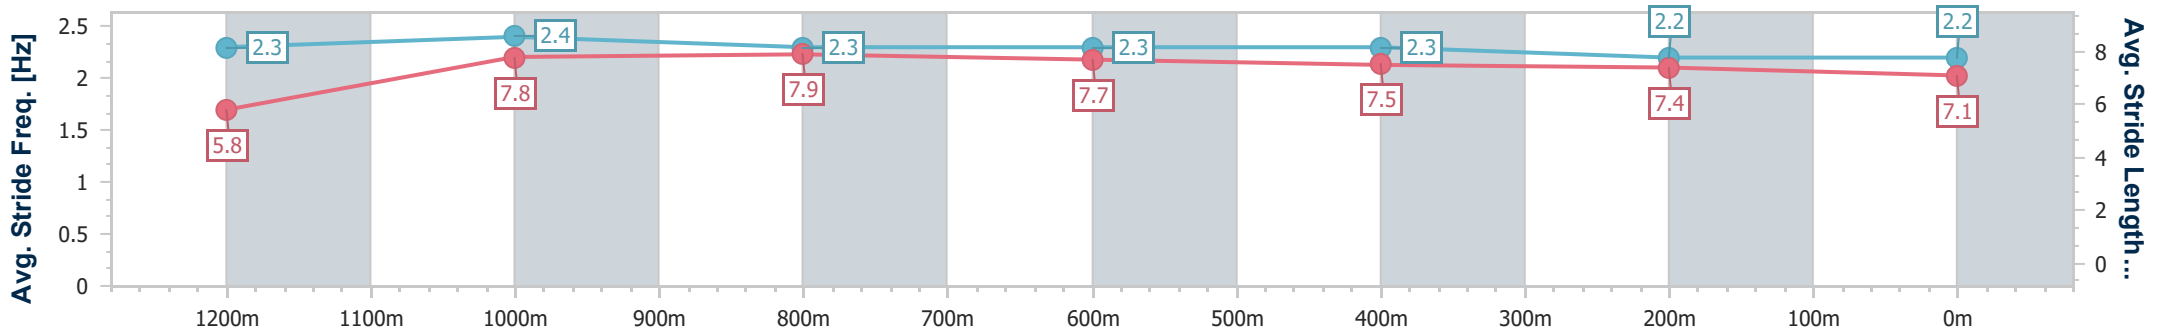

- [] Ranking at each section and finish
- .-.- No data available at this section
- NA No data available

Horse/Jockey Name	Sharp And Hot
Final Rank	4
Fastest Section Time (Section)	0:10.69 (1200m)
Top Speed [km/h] (Section)	68.5 (1200m)
Race State	Finished

Ipswich QLD Professional
 Race 4: SIRROMET Maiden Plate - 1350m
 09 November 2022 - 15:05
 Track Rating: Soft 5, Weather: Fine, Rail Position: +6m Entire

Section	Overall	1200m	1000m	800m	600m	400m	200m
Section Times	1:21.45 [4] (0:11.41)	1:10.04 [6] (0:10.69)	0:59.35 [6] (0:11.03)	0:48.32 [6] (0:11.58)	0:36.74 [6] (0:11.81)	0:24.93 [7] (0:12.22)	0:12.71 [4] (0:12.71)
Average Speed [km/h]	47.3	67.3	65.1	61.9	60.9	59.3	56.7
Top Speed [km/h]	66.3	68.5	66.6	63.5	62.0	60.5	58.7
Avg. Dist. to Rail [m]	1.0	0.8	1.3	1.2	0.5	2.5	5.0
Avg. Stride Freq. [Hz]	2.3	2.4	2.3	2.3	2.3	2.2	2.2
Avg. Stride Length [m]	5.8	7.8	7.9	7.7	7.5	7.4	7.1