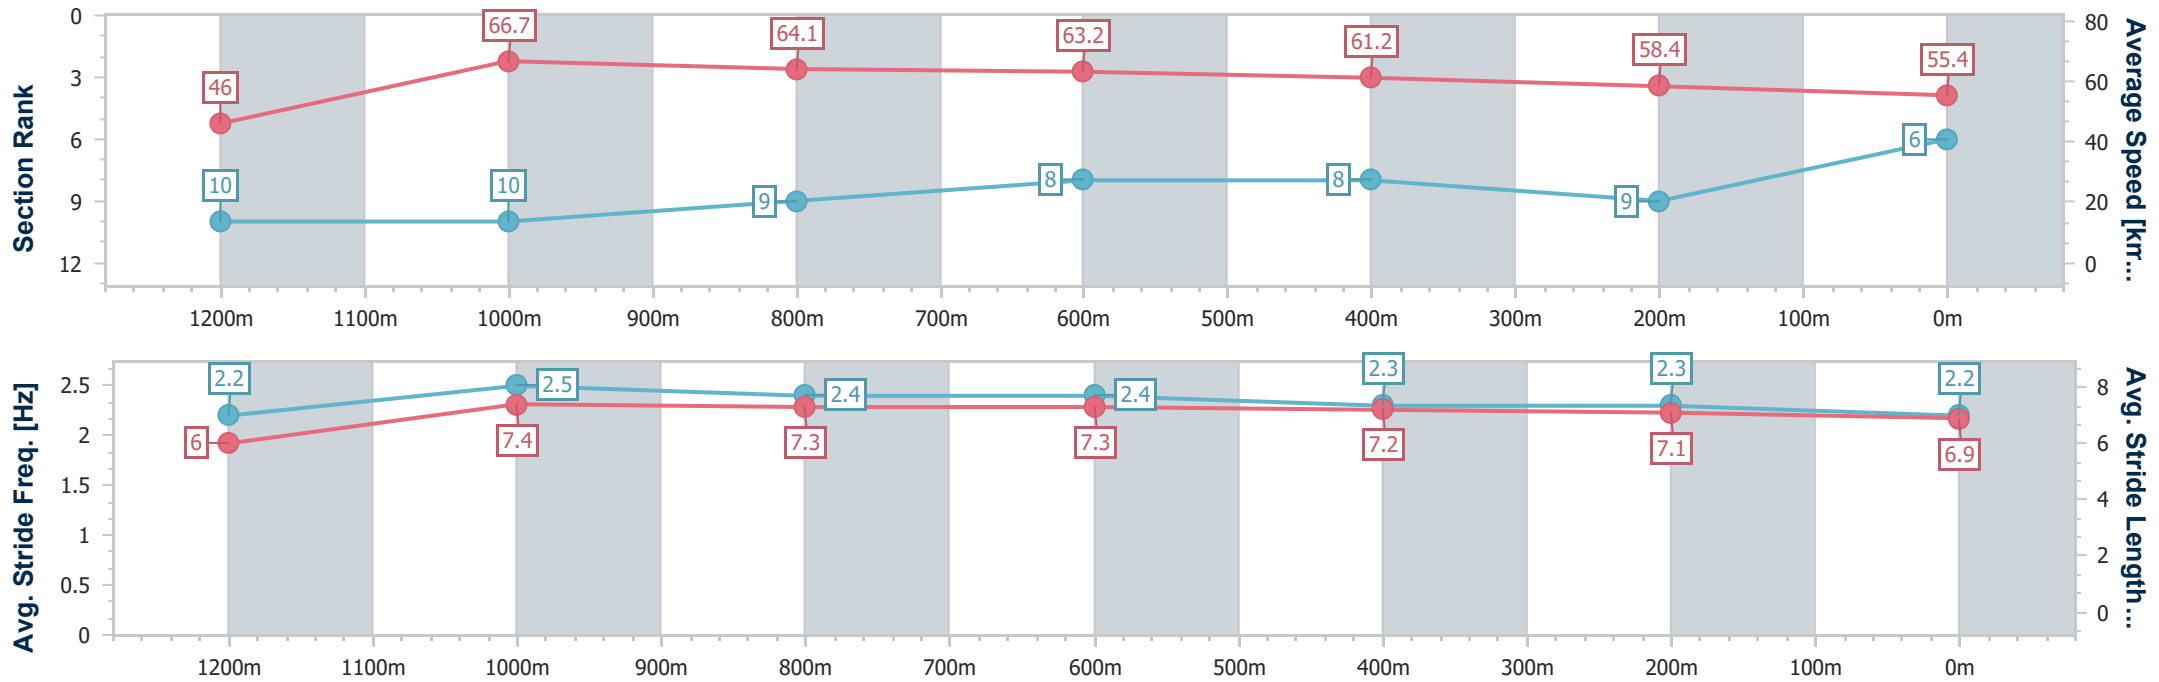

- [] Ranking at each section and finish
- .-.- No data available at this section
- NA No data available

Horse/Jockey Name	Feeling Toffy
Final Rank	6
Fastest Section Time (Section)	0:10.76 (1200m)
Top Speed [km/h] (Section)	67.5 (1200m)
Race State	Finished

Ipswich QLD Professional

Race 4: SIRROMET Maiden Plate - 1350m

09 November 2022 - 15:05

Track Rating: Soft 5, Weather: Fine, Rail Position: +6m Entire

Section	Overall	1200m	1000m	800m	600m	400m	200m
Section Times	1:22.08 [6] (0:11.72)	1:10.36 [10] (0:10.76)	0:59.60 [10] (0:11.18)	0:48.42 [9] (0:11.33)	0:37.09 [8] (0:11.78)	0:25.31 [8] (0:12.34)	0:12.97 [9] (0:12.97)
Average Speed [km/h]	46.0	66.7	64.1	63.2	61.2	58.4	55.4
Top Speed [km/h]	65.1	67.5	66.1	64.2	62.3	60.4	56.9
Avg. Dist. to Rail [m]	1.7	2.0	2.1	1.2	0.2	0.7	4.0
Avg. Stride Freq. [Hz]	2.2	2.5	2.4	2.4	2.3	2.3	2.2
Avg. Stride Length [m]	6.0	7.4	7.3	7.3	7.2	7.1	6.9

- [] Ranking at each section and finish
- .-.- No data available at this section
- NA No data available

Horse/Jockey Name	Sooblond
Final Rank	7
Fastest Section Time (Section)	0:10.70 (1200m)
Top Speed [km/h] (Section)	68.2 (1200m)
Race State	Finished