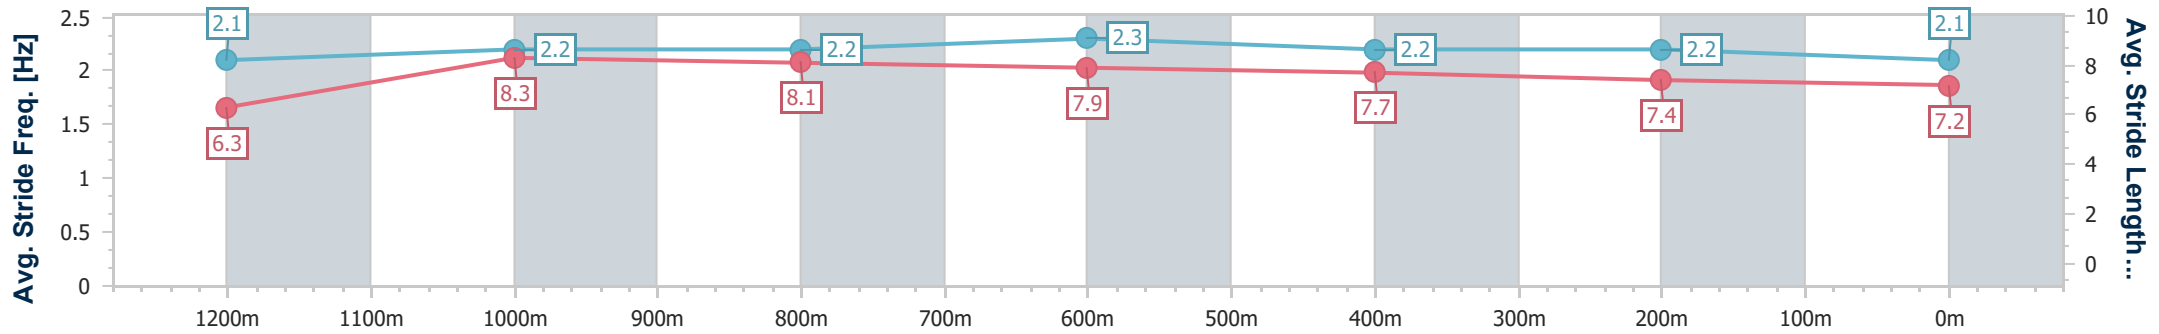

Ipswich QLD Professional

Race 4: SIRROMET Maiden Plate - 1350m

09 November 2022 - 15:05

Track Rating: Soft 5, Weather: Fine, Rail Position: +6m Entire

Section	Overall	1200m	1000m	800m	600m	400m	200m
Section Times	1:21.83 [5] (0:11.40)	1:10.43 [7] (0:10.96)	0:59.47 [8] (0:11.31)	0:48.16 [10] (0:11.33)	0:36.83 [10] (0:11.72)	0:25.11 [9] (0:12.19)	0:12.92 [8] (0:12.92)
Average Speed [km/h]	47.4	65.9	63.6	64.0	61.8	59.4	55.7
Top Speed [km/h]	63.9	68.3	65.4	64.4	62.7	61.5	57.8
Avg. Dist. to Rail [m]	2.6	1.8	0.6	1.9	1.9	1.7	3.0
Avg. Stride Freq. [Hz]	2.1	2.2	2.2	2.3	2.2	2.2	2.1
Avg. Stride Length [m]	6.3	8.3	8.1	7.9	7.7	7.4	7.2

- [] Ranking at each section and finish
- .-.- No data available at this section
- NA No data available

Horse/Jockey Name	Feeling Toffy
Final Rank	6
Fastest Section Time (Section)	0:10.76 (1200m)
Top Speed [km/h] (Section)	67.5 (1200m)
Race State	Finished