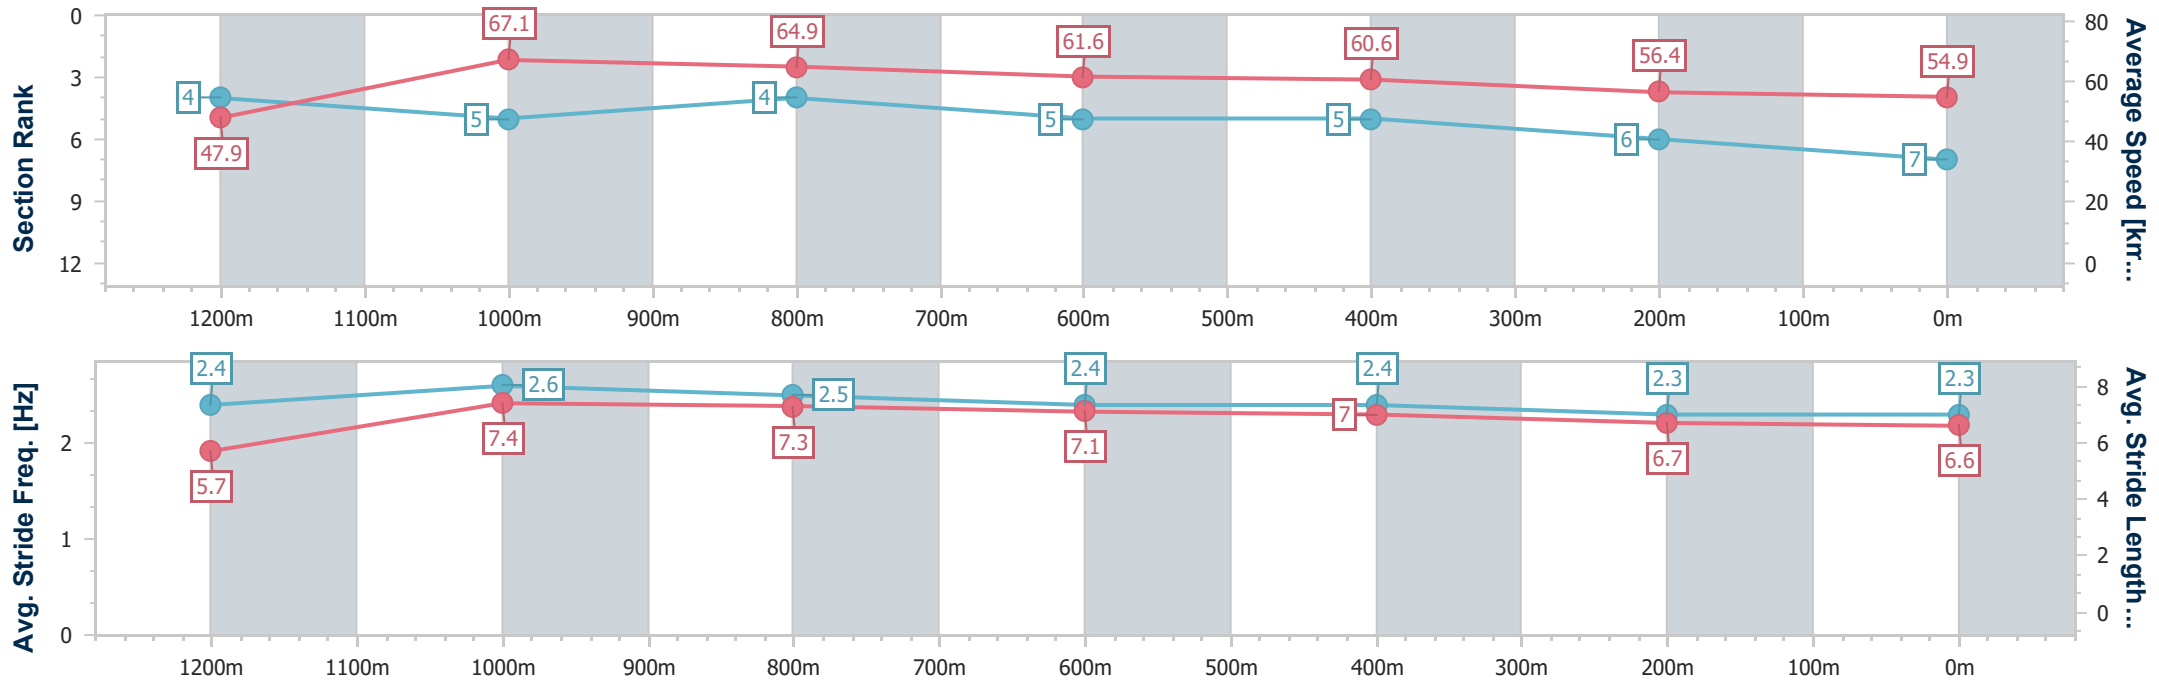

- [] Ranking at each section and finish
- .-.- No data available at this section
- NA No data available

Horse/Jockey Name	Sooblond
Final Rank	7
Fastest Section Time (Section)	0:10.70 (1200m)
Top Speed [km/h] (Section)	68.2 (1200m)
Race State	Finished

Ipswich QLD Professional

Race 4: SIRROMET Maiden Plate - 1350m

09 November 2022 - 15:05

Track Rating: Soft 5, Weather: Fine, Rail Position: +6m Entire

Section	Overall	1200m	1000m	800m	600m	400m	200m
Section Times	1:22.14 [7] (0:11.27)	1:10.87 [4] (0:10.70)	1:00.17 [5] (0:11.03)	0:49.14 [4] (0:11.53)	0:37.61 [5] (0:11.77)	0:25.84 [5] (0:12.73)	0:13.11 [6] (0:13.11)
Average Speed [km/h]	47.9	67.1	64.9	61.6	60.6	56.4	54.9
Top Speed [km/h]	65.4	68.2	65.9	63.8	62.5	59.4	55.5
Avg. Dist. to Rail [m]	0.9	1.1	2.1	3.0	2.6	0.8	1.5
Avg. Stride Freq. [Hz]	2.4	2.6	2.5	2.4	2.4	2.3	2.3
Avg. Stride Length [m]	5.7	7.4	7.3	7.1	7.0	6.7	6.6

- [] Ranking at each section and finish
- .-.- No data available at this section
- NA No data available

Horse/Jockey Name	Valentina Express
Final Rank	8
Fastest Section Time (Section)	0:10.59 (1200m)
Top Speed [km/h] (Section)	69.1 (1200m)
Race State	Finished