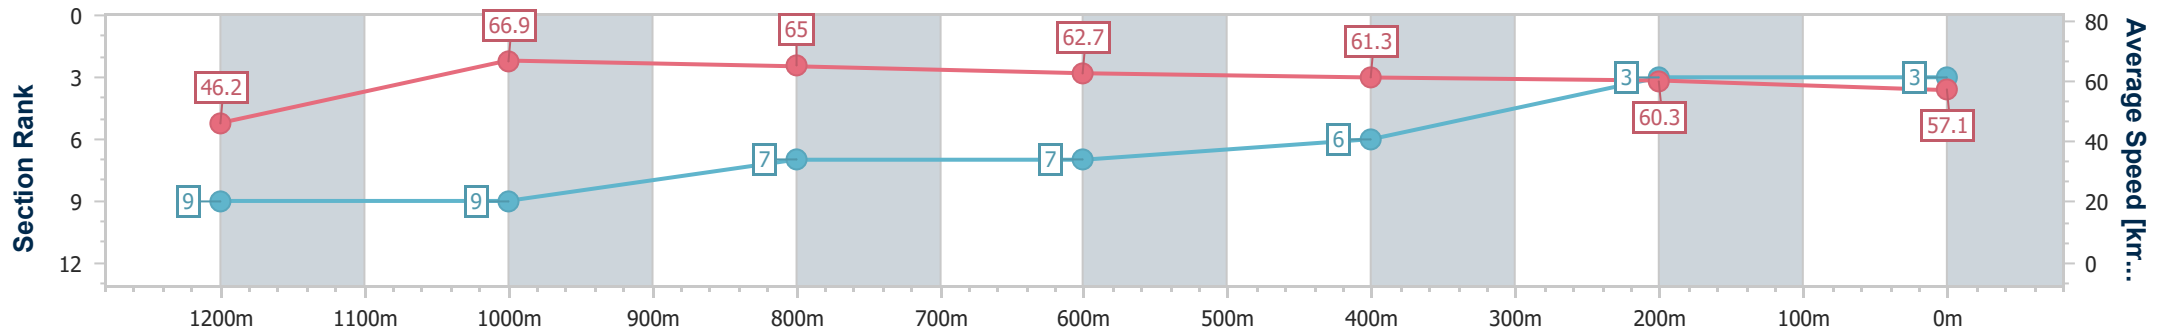

Ipswich QLD Professional

Race 4: SIRROMET Maiden Plate - 1350m

09 November 2022 - 15:05

Track Rating: Soft 5, Weather: Fine, Rail Position: +6m Entire

Section	Overall	1200m	1000m	800m	600m	400m	200m
Section Times	1:21.00 [3] (0:11.70)	1:09.30 [9] (0:10.77)	0:58.53 [9] (0:11.03)	0:47.50 [7] (0:11.35)	0:36.15 [7] (0:11.58)	0:24.57 [6] (0:11.95)	0:12.62 [3] (0:12.62)
Average Speed [km/h]	46.2	66.9	65.0	62.7	61.3	60.3	57.1
Top Speed [km/h]	65.2	68.0	67.0	64.0	63.0	62.1	59.4
Avg. Dist. to Rail [m]	1.3	1.0	1.3	3.1	3.2	1.4	4.1
Avg. Stride Freq. [Hz]	2.1	2.3	2.2	2.2	2.2	2.3	2.2
Avg. Stride Length [m]	6.3	8.1	8.1	7.8	7.6	7.5	7.2

- [] Ranking at each section and finish
- .-.- No data available at this section
- NA No data available

Horse/Jockey Name	Sharp And Hot
Final Rank	4
Fastest Section Time (Section)	0:10.69 (1200m)
Top Speed [km/h] (Section)	68.5 (1200m)
Race State	Finished