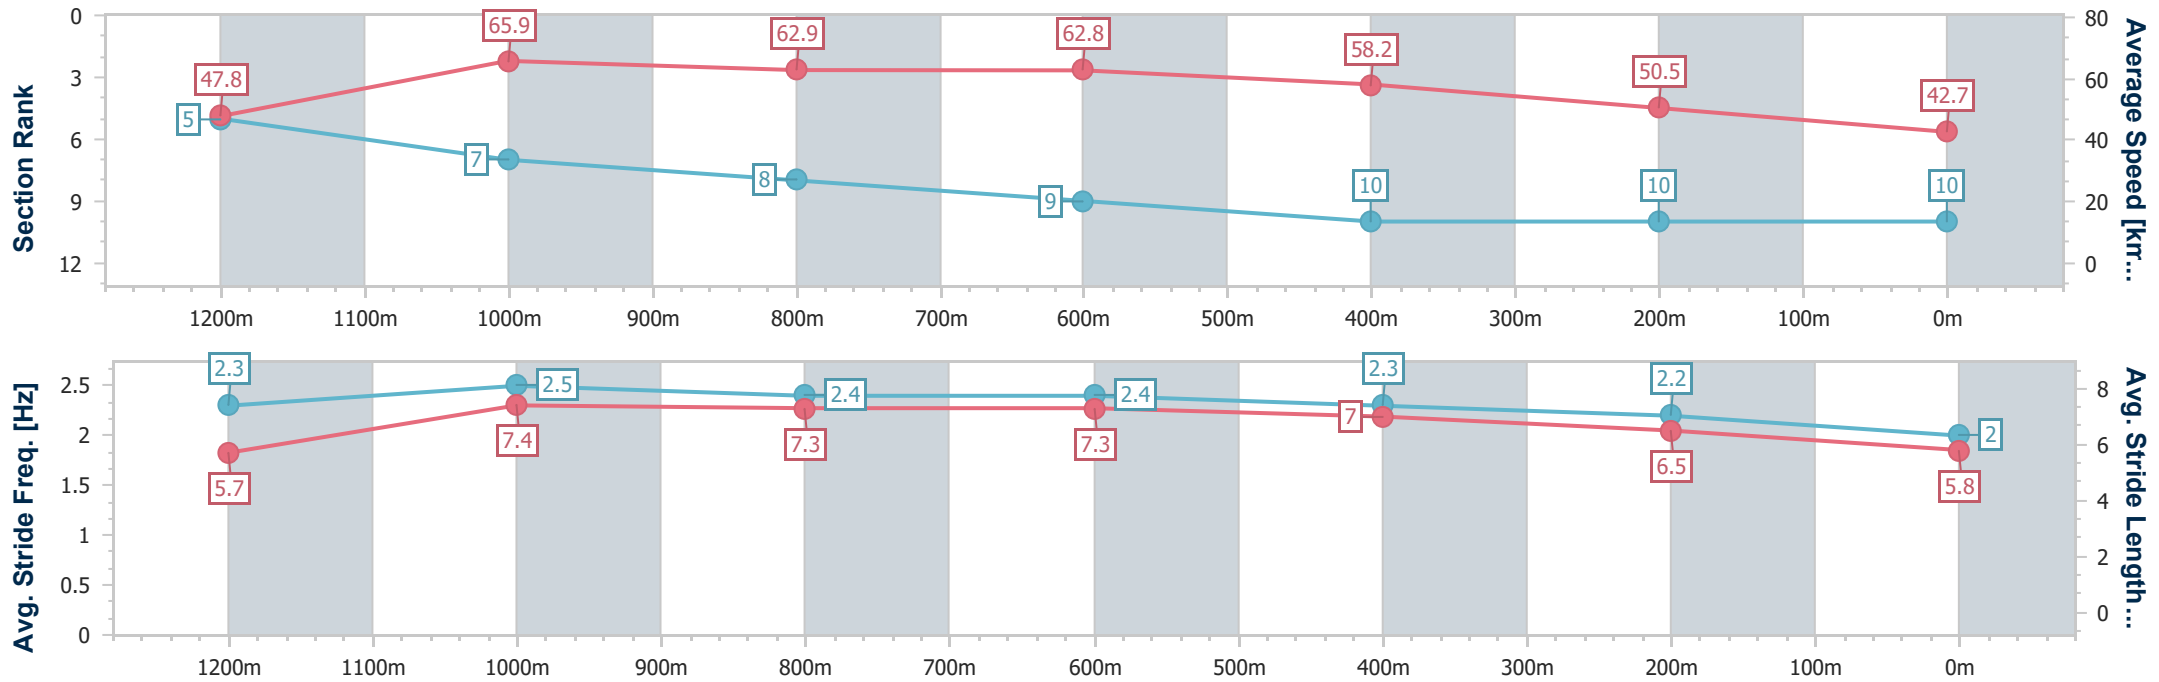

Ipswich QLD Professional

Race 4: SIRROMET Maiden Plate - 1350m

09 November 2022 - 15:05

Track Rating: Soft 5, Weather: Fine, Rail Position: +6m Entire

Section	Overall	1200m	1000m	800m	600m	400m	200m
Section Times	1:28.57 [10] (0:11.30)	1:17.27 [5] (0:10.97)	1:06.30 [7] (0:11.43)	0:54.87 [8] (0:11.47)	0:43.40 [9] (0:12.33)	0:31.07 [10] (0:14.22)	0:16.85 [10] (0:16.85)
Average Speed [km/h]	47.8	65.9	62.9	62.8	58.2	50.5	42.7
Top Speed [km/h]	64.1	66.9	64.5	63.7	62.8	56.8	45.8
Avg. Dist. to Rail [m]	3.9	2.0	0.3	0.6	0.9	1.7	3.8
Avg. Stride Freq. [Hz]	2.3	2.5	2.4	2.4	2.3	2.2	2.0
Avg. Stride Length [m]	5.7	7.4	7.3	7.3	7.0	6.5	5.8

- [] Ranking at each section and finish
- .-.- No data available at this section
- NA No data available