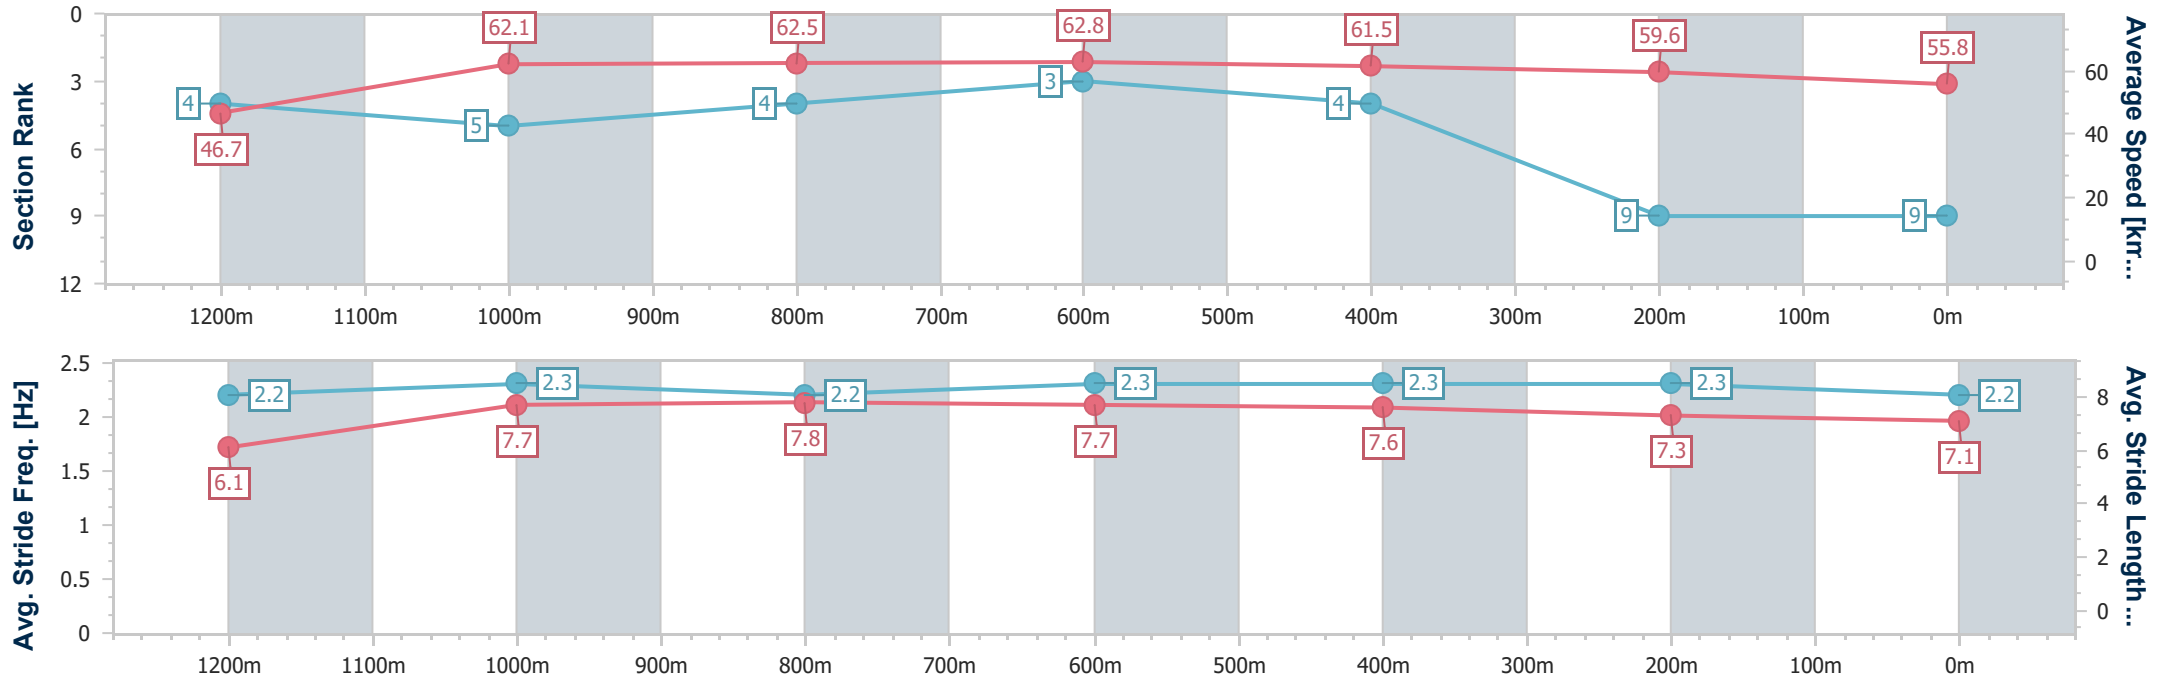

Ipswich QLD Professional  
 Race 7: THE BARN FAMILY RESTAURANT Class 1 Handicap - 1350m

09 November 2022 - 16:50

Track Rating: Soft 5, Weather: Fine, Rail Position: +6m Entire

Section	Overall	1200m	1000m	800m	600m	400m	200m
Section Times	1:22.11 [8] (0:11.50)	1:10.61 [3] (0:11.34)	0:59.27 [3] (0:11.39)	0:47.88 [3] (0:11.51)	0:36.37 [4] (0:11.62)	0:24.75 [3] (0:12.00)	0:12.75 [7] (0:12.75)
Average Speed [km/h]	47.0	63.5	63.1	62.4	62.1	59.9	56.4
Top Speed [km/h]	63.8	64.3	63.3	62.7	62.9	61.1	59.3
Avg. Dist. to Rail [m]	3.9	1.4	0.8	0.5	0.3	0.4	0.9
Avg. Stride Freq. [Hz]	2.1	2.2	2.2	2.2	2.2	2.2	2.1
Avg. Stride Length [m]	6.3	8.1	8.1	8.1	7.9	7.6	7.4

- [ ] Ranking at each section and finish
- .-.- No data available at this section
- NA No data available

Horse/Jockey Name	Greyt Intentions
Final Rank	9
Fastest Section Time (Section)	0:11.33 (800m)
Top Speed [km/h] (Section)	64.2 (800m)
Race State	Finished

Ipswich QLD Professional  
Race 7: THE BARN FAMILY RESTAURANT Class 1 Handicap - 1350m

09 November 2022 - 16:50

Track Rating: Soft 5, Weather: Fine, Rail Position: +6m Entire

Section	Overall	1200m	1000m	800m	600m	400m	200m
Section Times	1:22.56 [9] (0:11.56)	1:11.00 [4] (0:11.56)	0:59.44 [5] (0:11.37)	0:48.07 [4] (0:11.33)	0:36.74 [3] (0:11.71)	0:25.03 [4] (0:12.14)	0:12.89 [9] (0:12.89)
Average Speed [km/h]	46.7	62.1	62.5	62.8	61.5	59.6	55.8
Top Speed [km/h]	62.6	63.0	63.3	64.2	63.1	61.0	58.9
Avg. Dist. to Rail [m]	1.2	1.4	4.3	2.8	0.8	2.4	3.6
Avg. Stride Freq. [Hz]	2.2	2.3	2.2	2.3	2.3	2.3	2.2
Avg. Stride Length [m]	6.1	7.7	7.8	7.7	7.6	7.3	7.1