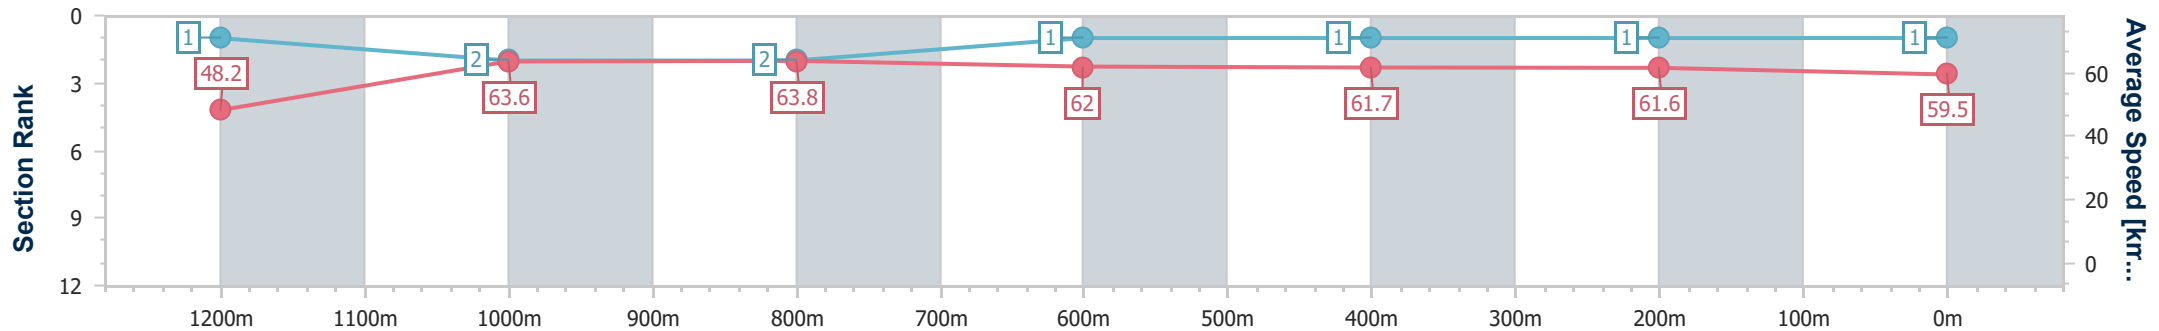

Horse/Jockey Name	Witrose
Final Rank	1
Fastest Section Time (Section)	0:11.19 (Overall)
Top Speed [km/h] (Section)	64.6 (1200m)
Race State	Finished

Ipswich QLD Professional
Race 7: THE BARN FAMILY RESTAURANT Class 1 Handicap - 1350m

09 November 2022 - 16:50

Track Rating: Soft 5, Weather: Fine, Rail Position: +6m Entire

Section	Overall	1200m	1000m	800m	600m	400m	200m
Section Times	1:20.62 [1] (0:11.19)	1:09.43 [1] (0:11.32)	0:58.11 [2] (0:11.25)	0:46.86 [2] (0:11.57)	0:35.29 [1] (0:11.61)	0:23.68 [1] (0:11.58)	0:12.10 [1] (0:12.10)
Average Speed [km/h]	48.2	63.6	63.8	62.0	61.7	61.6	59.5
Top Speed [km/h]	63.5	64.6	64.3	63.1	62.7	63.4	62.6
Avg. Dist. to Rail [m]	1.0	0.9	1.2	0.8	1.2	2.2	1.0
Avg. Stride Freq. [Hz]	2.4	2.4	2.3	2.3	2.3	2.3	2.3
Avg. Stride Length [m]	5.6	7.4	7.6	7.5	7.4	7.3	7.2

- [ ] Ranking at each section and finish
- -.-.- No data available at this section
- NA No data available