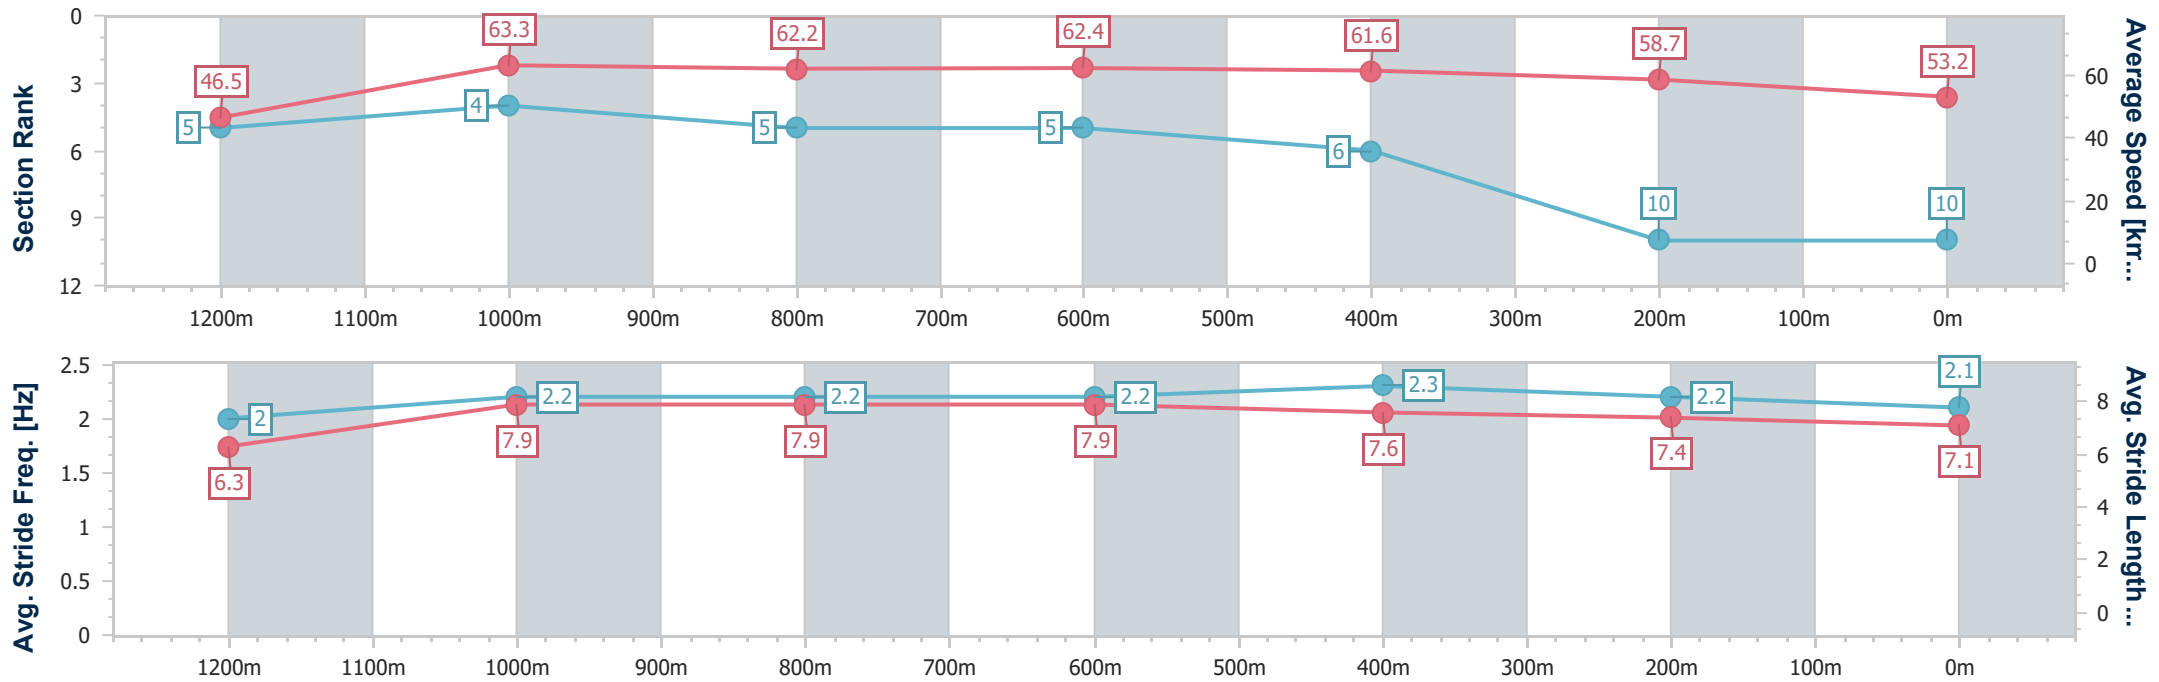

Ipswich QLD Professional  
Race 7: THE BARN FAMILY RESTAURANT Class 1 Handicap - 1350m

09 November 2022 - 16:50

Track Rating: Soft 5, Weather: Fine, Rail Position: +6m Entire

Section	Overall	1200m	1000m	800m	600m	400m	200m
Section Times	1:22.56 [9] (0:11.56)	1:11.00 [4] (0:11.56)	0:59.44 [5] (0:11.37)	0:48.07 [4] (0:11.33)	0:36.74 [3] (0:11.71)	0:25.03 [4] (0:12.14)	0:12.89 [9] (0:12.89)
Average Speed [km/h]	46.7	62.1	62.5	62.8	61.5	59.6	55.8
Top Speed [km/h]	62.6	63.0	63.3	64.2	63.1	61.0	58.9
Avg. Dist. to Rail [m]	1.2	1.4	4.3	2.8	0.8	2.4	3.6
Avg. Stride Freq. [Hz]	2.2	2.3	2.2	2.3	2.3	2.3	2.2
Avg. Stride Length [m]	6.1	7.7	7.8	7.7	7.6	7.3	7.1

- [ ] Ranking at each section and finish
- .-.- No data available at this section
- NA No data available

Horse/Jockey Name	Dacxi Kaboom
Final Rank	10
Fastest Section Time (Section)	0:11.35 (1200m)
Top Speed [km/h] (Section)	64.7 (1200m)
Race State	Finished

Ipswich QLD Professional  
Race 7: THE BARN FAMILY RESTAURANT Class 1 Handicap - 1350m

09 November 2022 - 16:50

Track Rating: Soft 5, Weather: Fine, Rail Position: +6m Entire

Section	Overall	1200m	1000m	800m	600m	400m	200m
Section Times	1:23.33 [10] (0:11.61)	1:11.72 [5] (0:11.35)	1:00.37 [4] (0:11.52)	0:48.85 [5] (0:11.46)	0:37.39 [5] (0:11.63)	0:25.76 [6] (0:12.23)	0:13.53 [10] (0:13.53)
Average Speed [km/h]	46.5	63.3	62.2	62.4	61.6	58.7	53.2
Top Speed [km/h]	61.8	64.7	62.9	62.8	62.8	60.9	56.9
Avg. Dist. to Rail [m]	1.5	0.7	1.7	2.0	1.1	0.7	0.8
Avg. Stride Freq. [Hz]	2.0	2.2	2.2	2.2	2.3	2.2	2.1
Avg. Stride Length [m]	6.3	7.9	7.9	7.9	7.6	7.4	7.1

- [ ] Ranking at each section and finish
- .-.- No data available at this section
- NA No data available