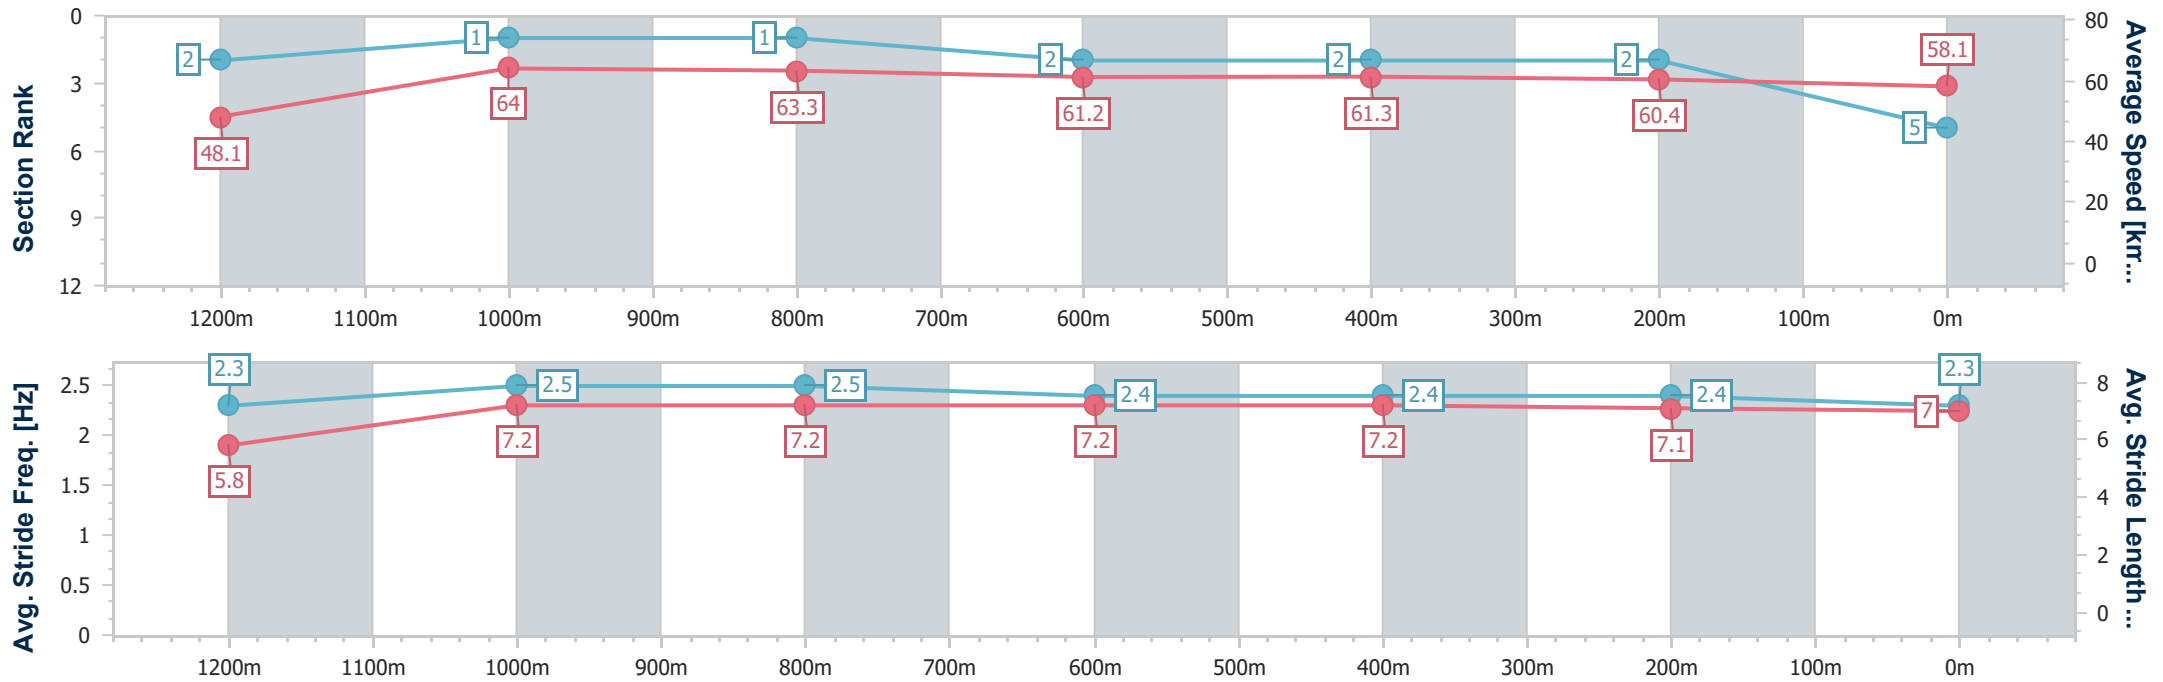

Ipswich QLD Professional  
 Race 7: THE BARN FAMILY RESTAURANT Class 1 Handicap - 1350m

09 November 2022 - 16:50

Track Rating: Soft 5, Weather: Fine, Rail Position: +6m Entire

Section	Overall	1200m	1000m	800m	600m	400m	200m
Section Times	1:21.36 [4] (0:12.16)	1:09.20 [10] (0:11.66)	0:57.54 [10] (0:11.50)	0:46.04 [10] (0:11.18)	0:34.86 [8] (0:11.36)	0:23.50 [9] (0:11.52)	0:11.98 [5] (0:11.98)
Average Speed [km/h]	44.5	61.7	62.1	64.0	63.9	63.2	60.1
Top Speed [km/h]	62.0	64.1	64.1	64.7	65.6	64.2	62.5
Avg. Dist. to Rail [m]	5.2	1.0	2.7	1.4	1.9	4.0	5.1
Avg. Stride Freq. [Hz]	2.3	2.4	2.3	2.4	2.4	2.4	2.4
Avg. Stride Length [m]	5.5	7.3	7.4	7.5	7.4	7.2	7.1

- [ ] Ranking at each section and finish
- .-.- No data available at this section
- NA No data available

Horse/Jockey Name	Frozen Prince
Final Rank	5
Fastest Section Time (Section)	0:11.22 (Overall)
Top Speed [km/h] (Section)	66.5 (1000m)
Race State	Finished

Ipswich QLD Professional  
Race 7: THE BARN FAMILY RESTAURANT Class 1 Handicap - 1350m

09 November 2022 - 16:50

Track Rating: Soft 5, Weather: Fine, Rail Position: +6m Entire

Section	Overall	1200m	1000m	800m	600m	400m	200m
Section Times	1:21.44 [5] (0:11.22)	1:10.22 [2] (0:11.23)	0:58.99 [1] (0:11.30)	0:47.69 [1] (0:11.72)	0:35.97 [2] (0:11.73)	0:24.24 [2] (0:11.84)	0:12.40 [2] (0:12.40)
Average Speed [km/h]	48.1	64.0	63.3	61.2	61.3	60.4	58.1
Top Speed [km/h]	62.5	65.5	66.5	63.5	62.9	62.9	59.9
Avg. Dist. to Rail [m]	0.8	0.9	3.1	0.7	0.5	1.5	1.2
Avg. Stride Freq. [Hz]	2.3	2.5	2.5	2.4	2.4	2.4	2.3
Avg. Stride Length [m]	5.8	7.2	7.2	7.2	7.2	7.1	7.0