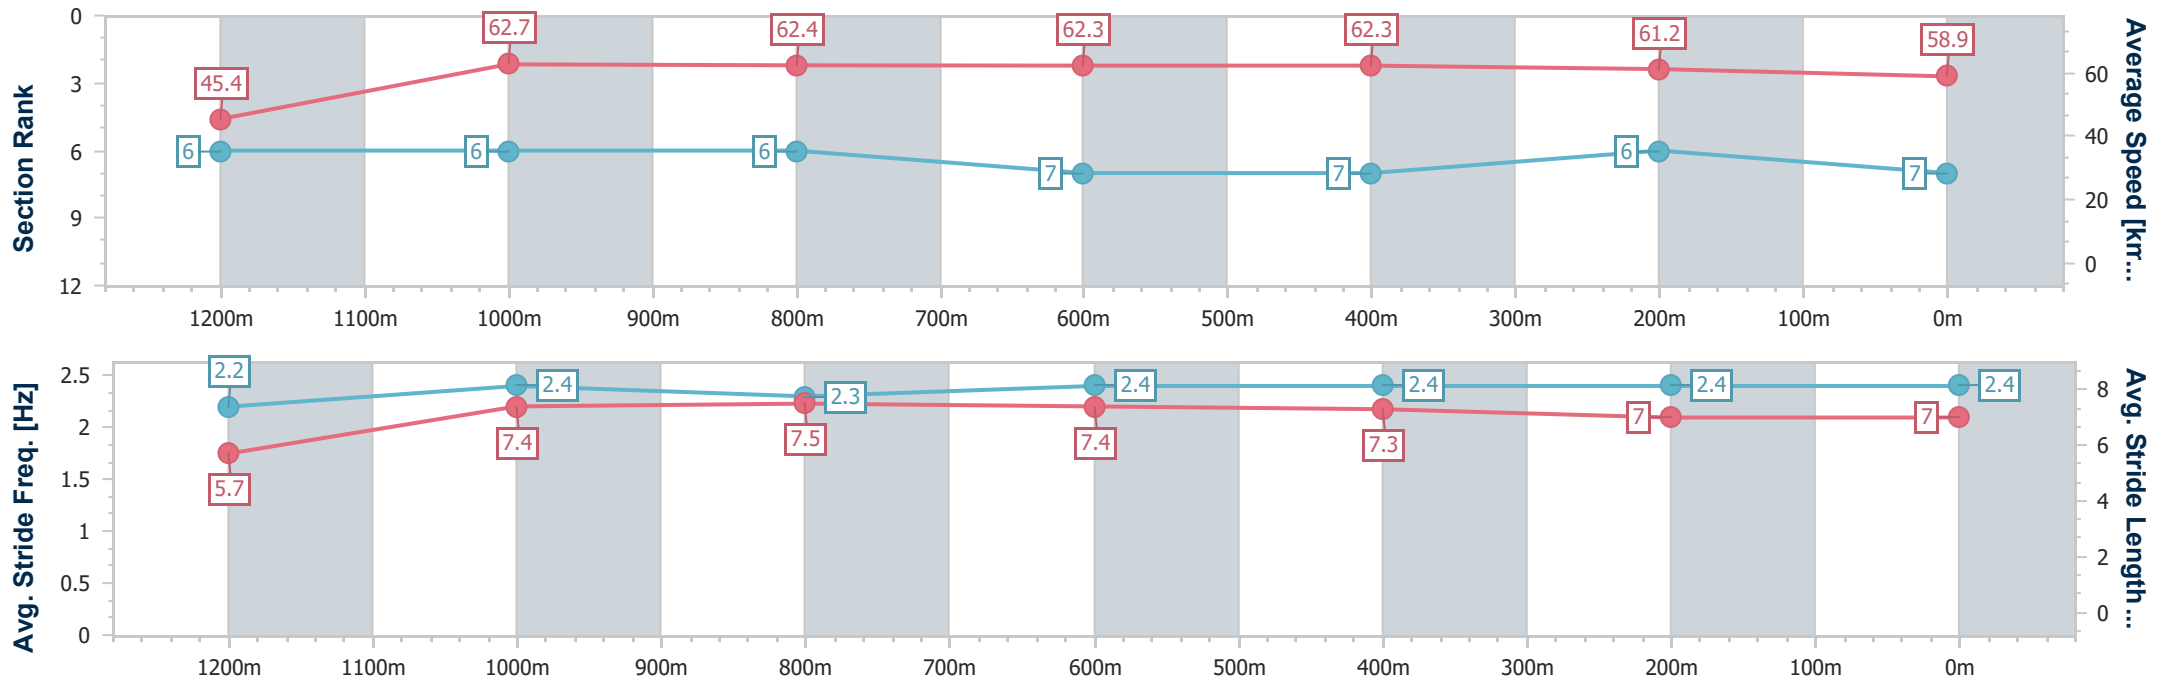

Ipswich QLD Professional  
Race 7: THE BARN FAMILY RESTAURANT Class 1 Handicap - 1350m

09 November 2022 - 16:50

Track Rating: Soft 5, Weather: Fine, Rail Position: +6m Entire

Section	Overall	1200m	1000m	800m	600m	400m	200m
Section Times	1:21.61 [6] (0:11.95)	1:09.66 [7] (0:11.46)	0:58.20 [7] (0:11.46)	0:46.74 [7] (0:11.28)	0:35.46 [6] (0:11.41)	0:24.05 [5] (0:11.79)	0:12.26 [4] (0:12.26)
Average Speed [km/h]	45.3	62.7	62.4	63.1	63.4	61.7	58.6
Top Speed [km/h]	61.4	64.0	64.3	64.1	64.2	63.6	61.3
Avg. Dist. to Rail [m]	4.8	0.7	3.0	2.9	1.1	3.9	4.5
Avg. Stride Freq. [Hz]	2.2	2.3	2.3	2.3	2.3	2.4	2.2
Avg. Stride Length [m]	5.8	7.6	7.7	7.7	7.6	7.3	7.2

- [ ] Ranking at each section and finish
- .-.- No data available at this section
- NA No data available

Horse/Jockey Name	Try To Be Good
Final Rank	7
Fastest Section Time (Section)	0:11.39 (800m)
Top Speed [km/h] (Section)	64.5 (1200m)
Race State	Finished

Ipswich QLD Professional  
Race 7: THE BARN FAMILY RESTAURANT Class 1 Handicap - 1350m

09 November 2022 - 16:50

Track Rating: Soft 5, Weather: Fine, Rail Position: +6m Entire

Section	Overall	1200m	1000m	800m	600m	400m	200m
Section Times	1:21.63 [7] (0:11.89)	1:09.74 [6] (0:11.46)	0:58.28 [6] (0:11.42)	0:46.86 [6] (0:11.39)	0:35.47 [7] (0:11.49)	0:23.98 [7] (0:11.78)	0:12.20 [6] (0:12.20)
Average Speed [km/h]	45.4	62.7	62.4	62.3	62.3	61.2	58.9
Top Speed [km/h]	62.1	64.5	63.9	63.2	63.5	62.4	61.2
Avg. Dist. to Rail [m]	2.1	1.3	4.0	3.6	1.4	0.8	1.3
Avg. Stride Freq. [Hz]	2.2	2.4	2.3	2.4	2.4	2.4	2.4
Avg. Stride Length [m]	5.7	7.4	7.5	7.4	7.3	7.0	7.0