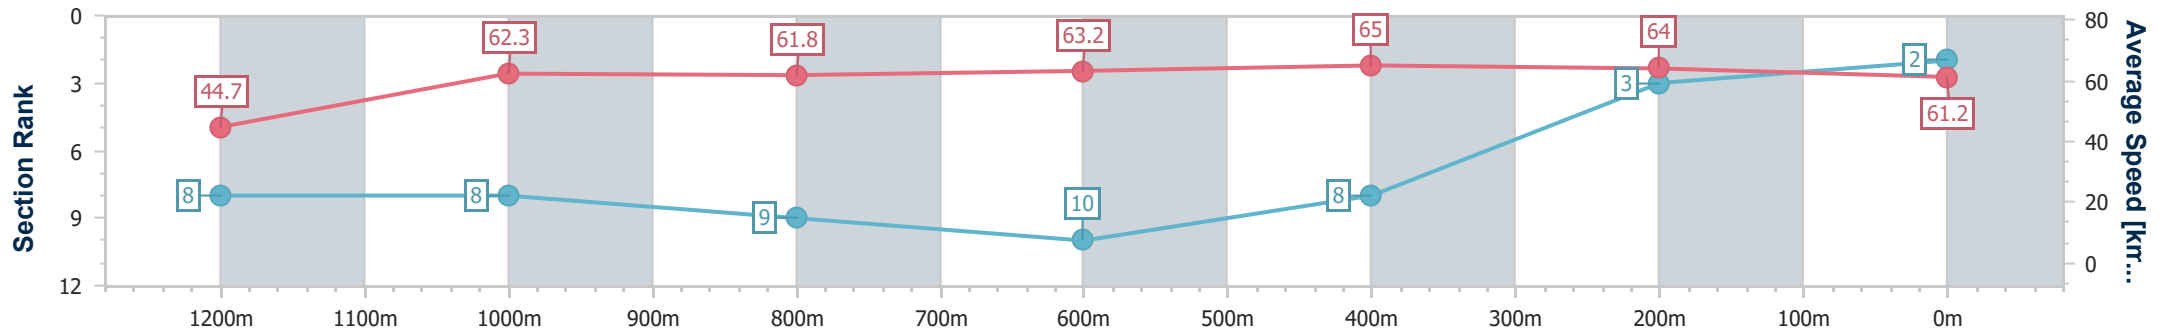

Horse/Jockey Name	Fighting Mad
Final Rank	2
Fastest Section Time (Section)	0:11.21 (600m)
Top Speed [km/h] (Section)	66.4 (600m)
Race State	Finished

Ipswich QLD Professional
Race 7: THE BARN FAMILY RESTAURANT Class 1 Handicap - 1350m

09 November 2022 - 16:50

Track Rating: Soft 5, Weather: Fine, Rail Position: +6m Entire

Section	Overall	1200m	1000m	800m	600m	400m	200m
Section Times	1:21.05 [2] (0:12.11)	1:08.94 [8] (0:11.56)	0:57.38 [8] (0:11.67)	0:45.71 [9] (0:11.41)	0:34.30 [10] (0:11.21)	0:23.09 [8] (0:11.37)	0:11.72 [3] (0:11.72)
Average Speed [km/h]	44.7	62.3	61.8	63.2	65.0	64.0	61.2
Top Speed [km/h]	60.5	64.0	64.7	65.5	66.4	65.9	65.6
Avg. Dist. to Rail [m]	4.4	0.6	0.3	0.7	2.4	2.6	3.8
Avg. Stride Freq. [Hz]	2.3	2.5	2.4	2.4	2.5	2.5	2.4
Avg. Stride Length [m]	5.4	7.1	7.1	7.3	7.3	7.2	7.1

- [ ] Ranking at each section and finish
- -.-.- No data available at this section
- NA No data available