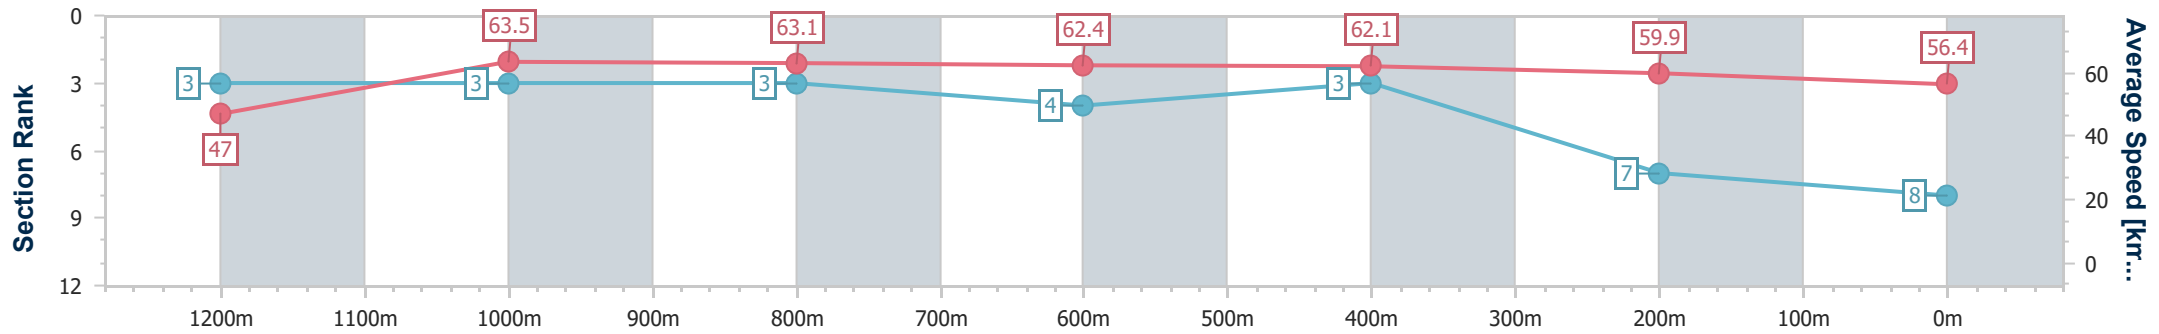

- [ ] Ranking at each section and finish
- .-.- No data available at this section
- NA No data available

Horse/Jockey Name	Oronoco
Final Rank	8
Fastest Section Time (Section)	0:11.34 (1200m)
Top Speed [km/h] (Section)	64.3 (1200m)
Race State	Finished

- [ ] Ranking at each section and finish
- .-.- No data available at this section
- NA No data available

Horse/Jockey Name	Greyt Intentions
Final Rank	9
Fastest Section Time (Section)	0:11.33 (800m)
Top Speed [km/h] (Section)	64.2 (800m)
Race State	Finished