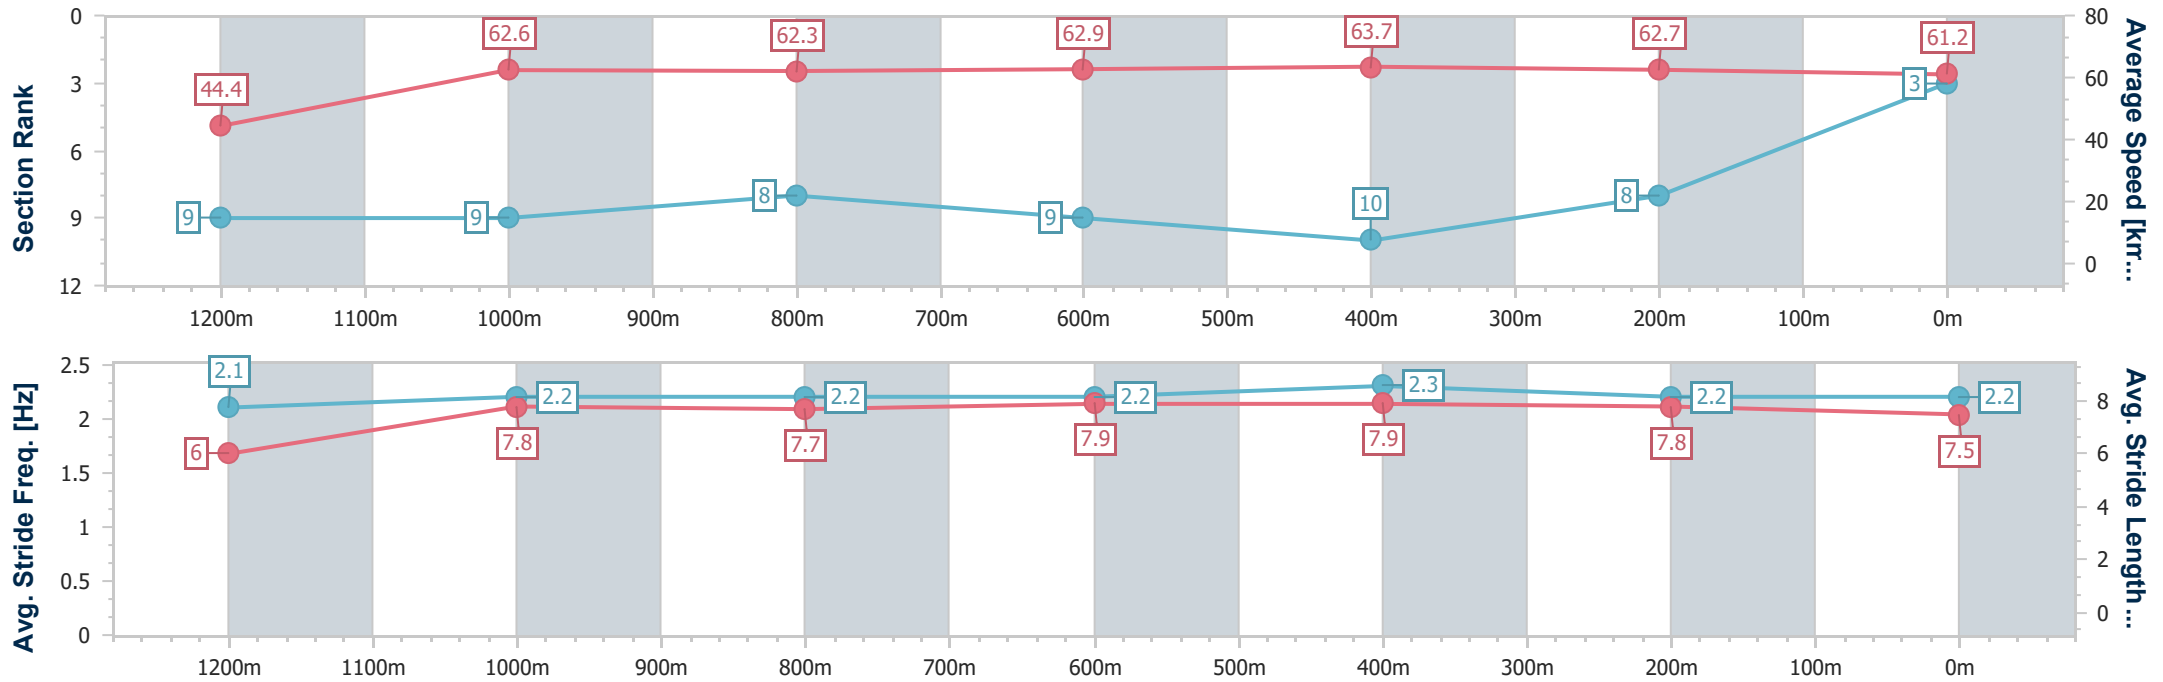

- [ ] Ranking at each section and finish
- .-.- No data available at this section
- NA No data available

Horse/Jockey Name	Sounds Divine
Final Rank	3
Fastest Section Time (Section)	0:11.35 (600m)
Top Speed [km/h] (Section)	65.6 (600m)
Race State	Finished

Ipswich QLD Professional  
Race 7: THE BARN FAMILY RESTAURANT Class 1 Handicap - 1350m

09 November 2022 - 16:50

Track Rating: Soft 5, Weather: Fine, Rail Position: +6m Entire

Section	Overall	1200m	1000m	800m	600m	400m	200m
Section Times	1:21.21 [3] (0:12.14)	1:09.07 [9] (0:11.49)	0:57.58 [9] (0:11.54)	0:46.04 [8] (0:11.38)	0:34.66 [9] (0:11.35)	0:23.31 [10] (0:11.54)	0:11.77 [8] (0:11.77)
Average Speed [km/h]	44.4	62.6	62.3	62.9	63.7	62.7	61.2
Top Speed [km/h]	61.7	63.4	63.5	64.6	65.6	63.6	63.3
Avg. Dist. to Rail [m]	3.4	0.7	1.5	1.1	0.8	2.2	4.2
Avg. Stride Freq. [Hz]	2.1	2.2	2.2	2.2	2.3	2.2	2.2
Avg. Stride Length [m]	6.0	7.8	7.7	7.9	7.9	7.8	7.5