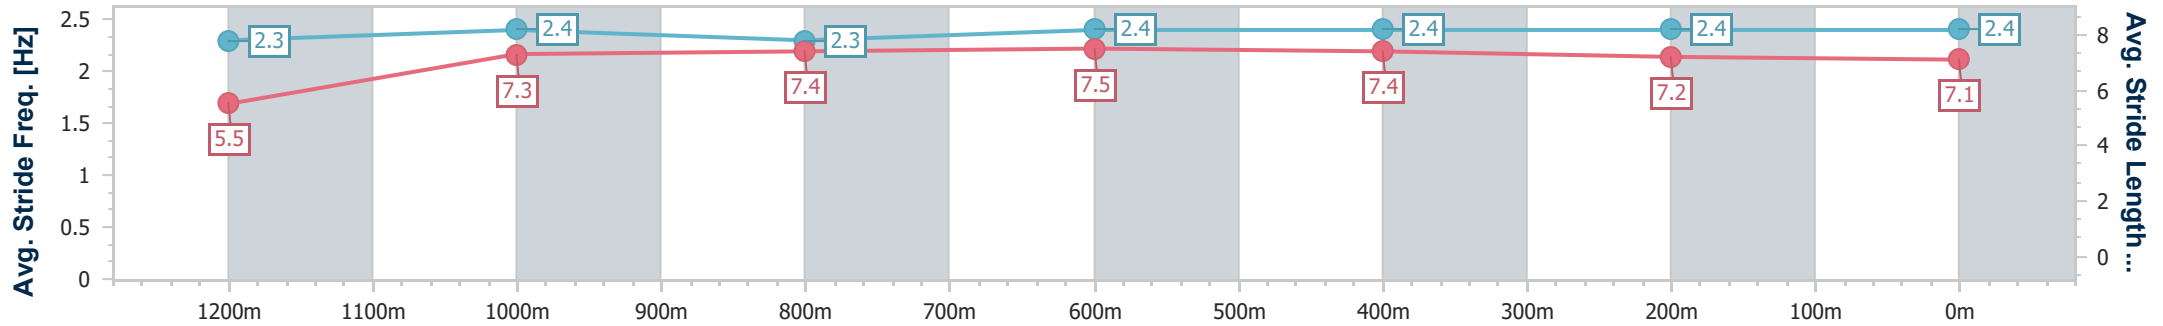

Horse/Jockey Name	Isla's Day
Final Rank	4
Fastest Section Time (Section)	0:11.18 (800m)
Top Speed [km/h] (Section)	65.6 (600m)
Race State	Finished

Ipswich QLD Professional
Race 7: THE BARN FAMILY RESTAURANT Class 1 Handicap - 1350m

09 November 2022 - 16:50

Track Rating: Soft 5, Weather: Fine, Rail Position: +6m Entire

Section	Overall	1200m	1000m	800m	600m	400m	200m
Section Times	1:21.36 [4] (0:12.16)	1:09.20 [10] (0:11.66)	0:57.54 [10] (0:11.50)	0:46.04 [10] (0:11.18)	0:34.86 [8] (0:11.36)	0:23.50 [9] (0:11.52)	0:11.98 [5] (0:11.98)
Average Speed [km/h]	44.5	61.7	62.1	64.0	63.9	63.2	60.1
Top Speed [km/h]	62.0	64.1	64.1	64.7	65.6	64.2	62.5
Avg. Dist. to Rail [m]	5.2	1.0	2.7	1.4	1.9	4.0	5.1
Avg. Stride Freq. [Hz]	2.3	2.4	2.3	2.4	2.4	2.4	2.4
Avg. Stride Length [m]	5.5	7.3	7.4	7.5	7.4	7.2	7.1

- [ ] Ranking at each section and finish
- -.-.- No data available at this section
- NA No data available