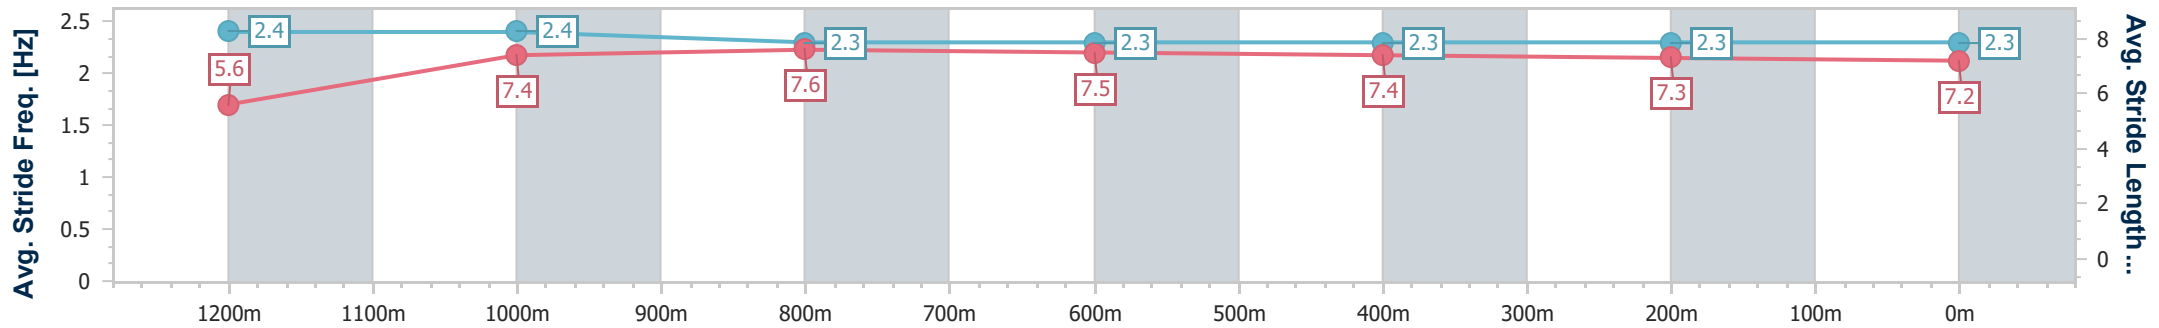

Horse/Jockey Name	Witrose
Final Rank	1
Fastest Section Time (Section)	0:11.19 (Overall)
Top Speed [km/h] (Section)	64.6 (1200m)
Race State	Finished

Ipswich QLD Professional
Race 7: THE BARN FAMILY RESTAURANT Class 1 Handicap - 1350m

09 November 2022 - 16:50

Track Rating: Soft 5, Weather: Fine, Rail Position: +6m Entire

Section	Overall	1200m	1000m	800m	600m	400m	200m
Section Times	1:20.62 [1] (0:11.19)	1:09.43 [1] (0:11.32)	0:58.11 [2] (0:11.25)	0:46.86 [2] (0:11.57)	0:35.29 [1] (0:11.61)	0:23.68 [1] (0:11.58)	0:12.10 [1] (0:12.10)
Average Speed [km/h]	48.2	63.6	63.8	62.0	61.7	61.6	59.5
Top Speed [km/h]	63.5	64.6	64.3	63.1	62.7	63.4	62.6
Avg. Dist. to Rail [m]	1.0	0.9	1.2	0.8	1.2	2.2	1.0
Avg. Stride Freq. [Hz]	2.4	2.4	2.3	2.3	2.3	2.3	2.3
Avg. Stride Length [m]	5.6	7.4	7.6	7.5	7.4	7.3	7.2

- [ ] Ranking at each section and finish
- -.-.- No data available at this section
- NA No data available