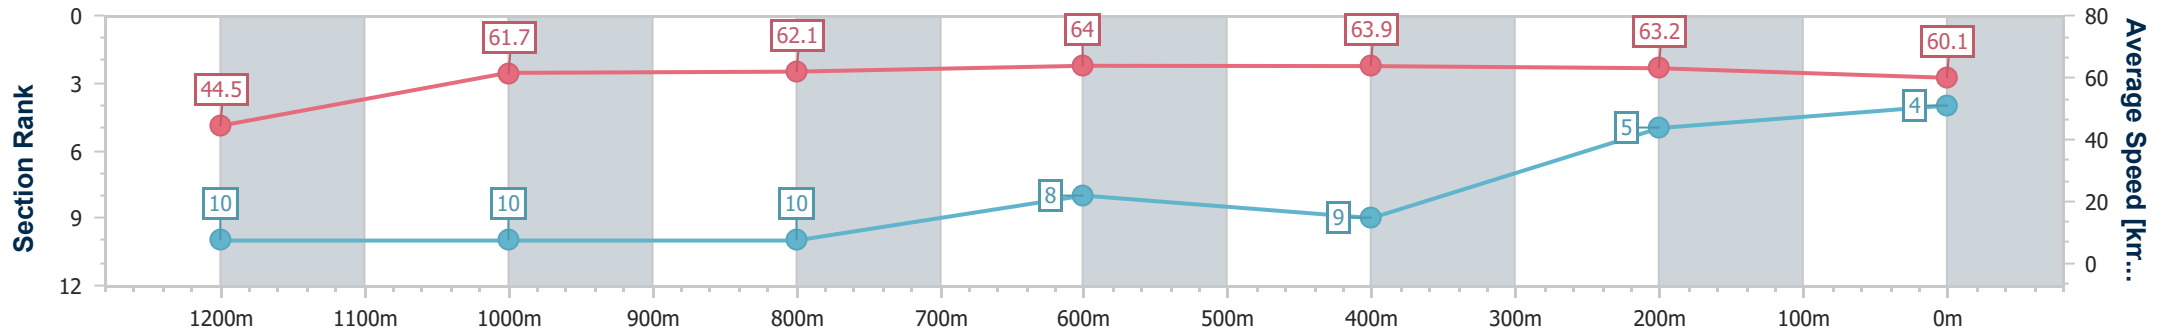

Horse/Jockey Name	Isla's Day
Final Rank	4
Fastest Section Time (Section)	0:11.18 (800m)
Top Speed [km/h] (Section)	65.6 (600m)
Race State	Finished

Ipswich QLD Professional
Race 7: THE BARN FAMILY RESTAURANT Class 1 Handicap - 1350m

09 November 2022 - 16:50

Track Rating: Soft 5, Weather: Fine, Rail Position: +6m Entire

Section	Overall	1200m	1000m	800m	600m	400m	200m
Section Times	1:21.36 [4] (0:12.16)	1:09.20 [10] (0:11.66)	0:57.54 [10] (0:11.50)	0:46.04 [10] (0:11.18)	0:34.86 [8] (0:11.36)	0:23.50 [9] (0:11.52)	0:11.98 [5] (0:11.98)
Average Speed [km/h]	44.5	61.7	62.1	64.0	63.9	63.2	60.1
Top Speed [km/h]	62.0	64.1	64.1	64.7	65.6	64.2	62.5
Avg. Dist. to Rail [m]	5.2	1.0	2.7	1.4	1.9	4.0	5.1
Avg. Stride Freq. [Hz]	2.3	2.4	2.3	2.4	2.4	2.4	2.4
Avg. Stride Length [m]	5.5	7.3	7.4	7.5	7.4	7.2	7.1

- [ ] Ranking at each section and finish
- -.-.- No data available at this section
- NA No data available