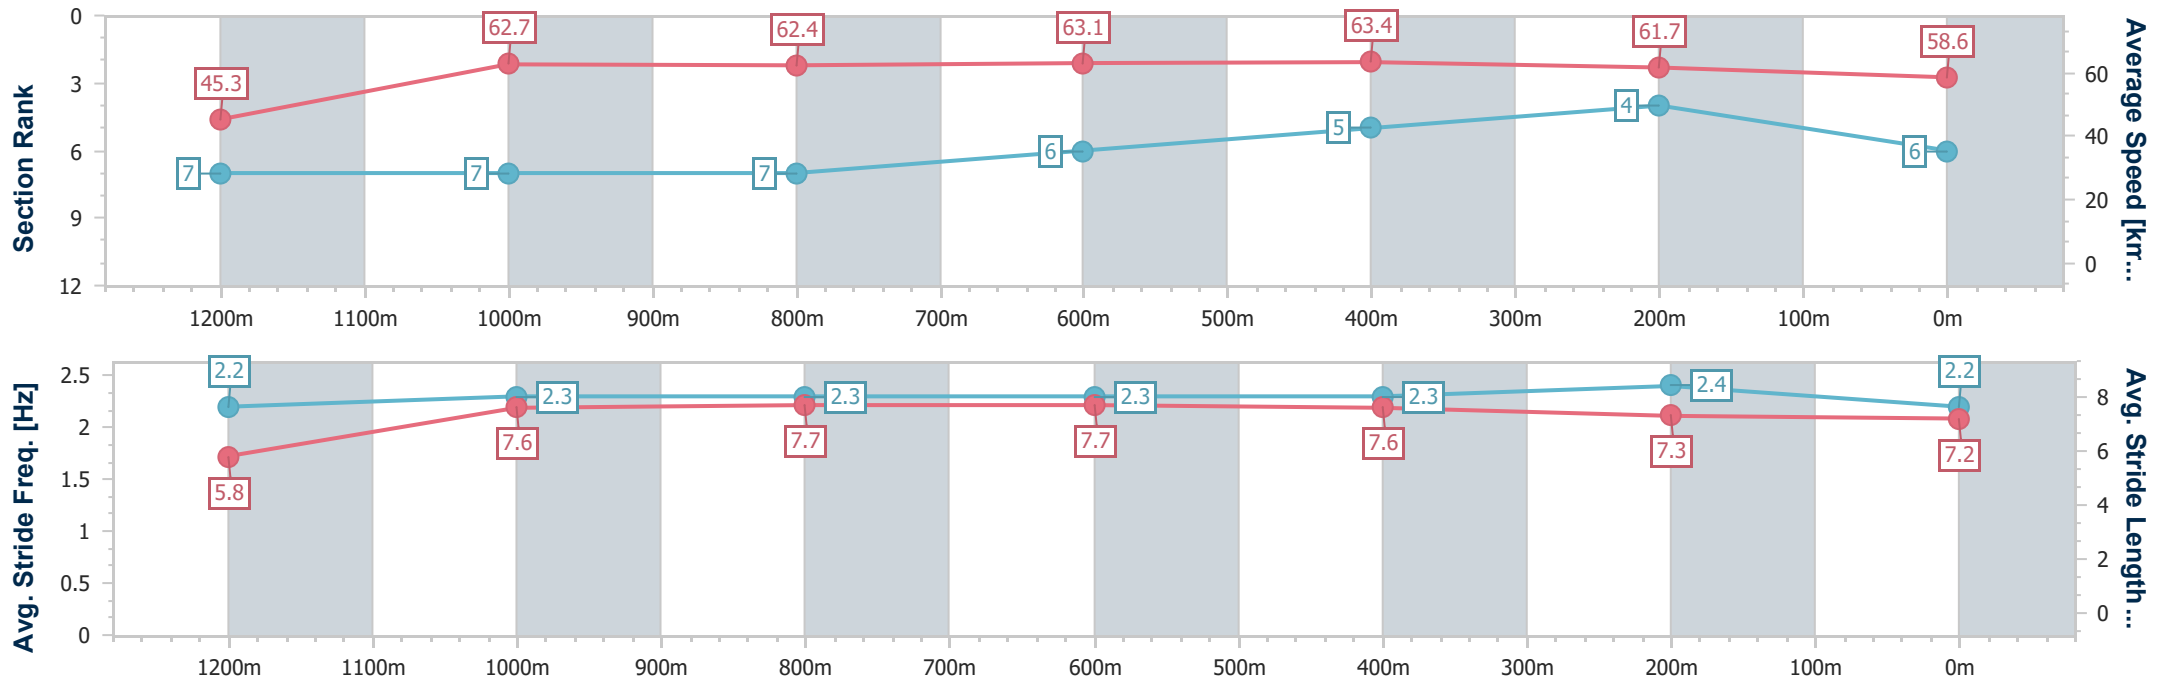

Ipswich QLD Professional  
Race 7: THE BARN FAMILY RESTAURANT Class 1 Handicap - 1350m

09 November 2022 - 16:50

Track Rating: Soft 5, Weather: Fine, Rail Position: +6m Entire

Section	Overall	1200m	1000m	800m	600m	400m	200m
Section Times	1:21.44 [5] (0:11.22)	1:10.22 [2] (0:11.23)	0:58.99 [1] (0:11.30)	0:47.69 [1] (0:11.72)	0:35.97 [2] (0:11.73)	0:24.24 [2] (0:11.84)	0:12.40 [2] (0:12.40)
Average Speed [km/h]	48.1	64.0	63.3	61.2	61.3	60.4	58.1
Top Speed [km/h]	62.5	65.5	66.5	63.5	62.9	62.9	59.9
Avg. Dist. to Rail [m]	0.8	0.9	3.1	0.7	0.5	1.5	1.2
Avg. Stride Freq. [Hz]	2.3	2.5	2.5	2.4	2.4	2.4	2.3
Avg. Stride Length [m]	5.8	7.2	7.2	7.2	7.2	7.1	7.0

- [ ] Ranking at each section and finish
- .-.- No data available at this section
- NA No data available

Horse/Jockey Name	Witch Day
Final Rank	6
Fastest Section Time (Section)	0:11.28 (800m)
Top Speed [km/h] (Section)	64.3 (1000m)
Race State	Finished

Ipswich QLD Professional  
Race 7: THE BARN FAMILY RESTAURANT Class 1 Handicap - 1350m

09 November 2022 - 16:50

Track Rating: Soft 5, Weather: Fine, Rail Position: +6m Entire

Section	Overall	1200m	1000m	800m	600m	400m	200m
Section Times	1:21.61 [6] (0:11.95)	1:09.66 [7] (0:11.46)	0:58.20 [7] (0:11.46)	0:46.74 [7] (0:11.28)	0:35.46 [6] (0:11.41)	0:24.05 [5] (0:11.79)	0:12.26 [4] (0:12.26)
Average Speed [km/h]	45.3	62.7	62.4	63.1	63.4	61.7	58.6
Top Speed [km/h]	61.4	64.0	64.3	64.1	64.2	63.6	61.3
Avg. Dist. to Rail [m]	4.8	0.7	3.0	2.9	1.1	3.9	4.5
Avg. Stride Freq. [Hz]	2.2	2.3	2.3	2.3	2.3	2.4	2.2
Avg. Stride Length [m]	5.8	7.6	7.7	7.7	7.6	7.3	7.2

- [ ] Ranking at each section and finish
- .-.- No data available at this section
- NA No data available

Horse/Jockey Name	Try To Be Good
Final Rank	7
Fastest Section Time (Section)	0:11.39 (800m)
Top Speed [km/h] (Section)	64.5 (1200m)
Race State	Finished