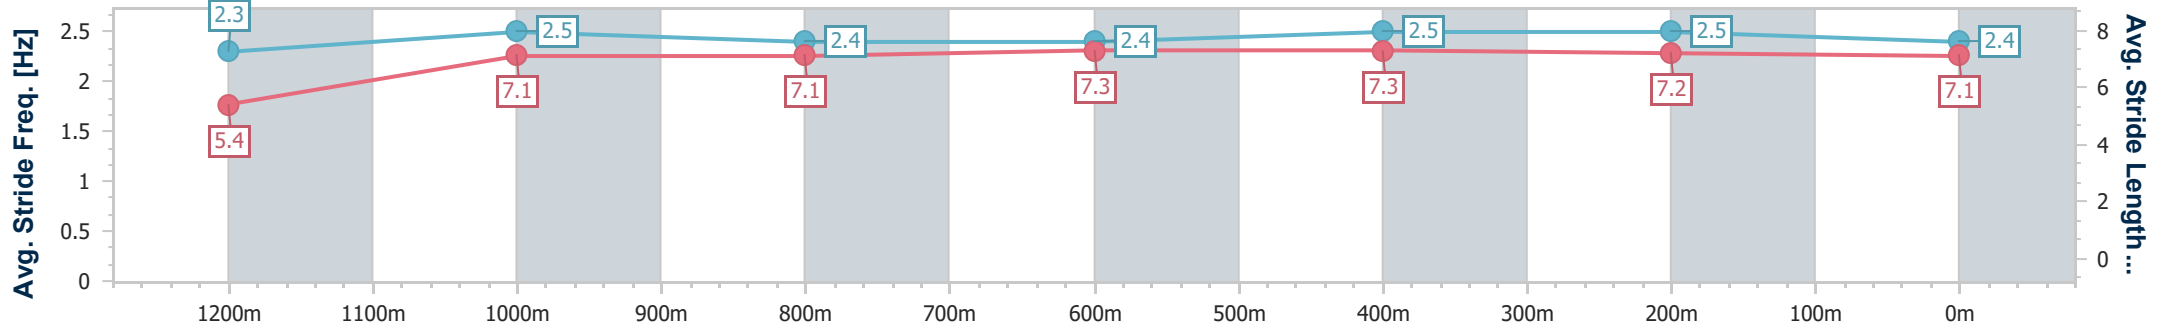

Horse/Jockey Name	Fighting Mad
Final Rank	2
Fastest Section Time (Section)	0:11.21 (600m)
Top Speed [km/h] (Section)	66.4 (600m)
Race State	Finished

Ipswich QLD Professional
Race 7: THE BARN FAMILY RESTAURANT Class 1 Handicap - 1350m

09 November 2022 - 16:50

Track Rating: Soft 5, Weather: Fine, Rail Position: +6m Entire

Section	Overall	1200m	1000m	800m	600m	400m	200m
Section Times	1:21.05 [2] (0:12.11)	1:08.94 [8] (0:11.56)	0:57.38 [8] (0:11.67)	0:45.71 [9] (0:11.41)	0:34.30 [10] (0:11.21)	0:23.09 [8] (0:11.37)	0:11.72 [3] (0:11.72)
Average Speed [km/h]	44.7	62.3	61.8	63.2	65.0	64.0	61.2
Top Speed [km/h]	60.5	64.0	64.7	65.5	66.4	65.9	65.6
Avg. Dist. to Rail [m]	4.4	0.6	0.3	0.7	2.4	2.6	3.8
Avg. Stride Freq. [Hz]	2.3	2.5	2.4	2.4	2.5	2.5	2.4
Avg. Stride Length [m]	5.4	7.1	7.1	7.3	7.3	7.2	7.1

- [ ] Ranking at each section and finish
- -.-.- No data available at this section
- NA No data available