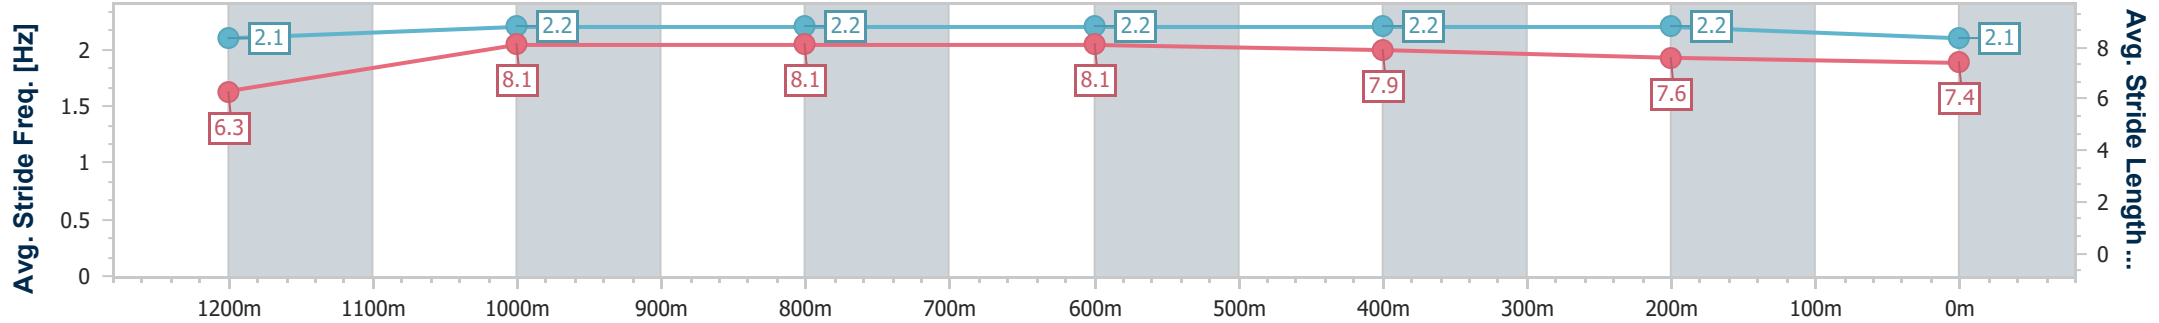

- [ ] Ranking at each section and finish
- .-.- No data available at this section
- NA No data available

Horse/Jockey Name	Oronoco
Final Rank	8
Fastest Section Time (Section)	0:11.34 (1200m)
Top Speed [km/h] (Section)	64.3 (1200m)
Race State	Finished

- [ ] Ranking at each section and finish
- .-.- No data available at this section
- NA No data available

Horse/Jockey Name	Greyt Intentions
Final Rank	9
Fastest Section Time (Section)	0:11.33 (800m)
Top Speed [km/h] (Section)	64.2 (800m)
Race State	Finished