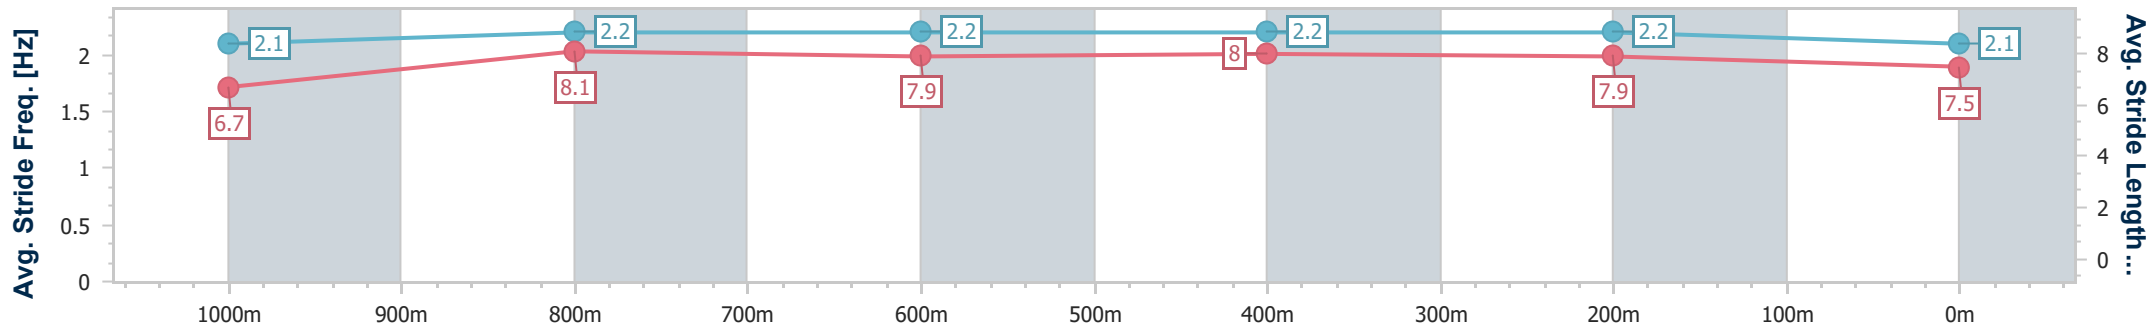

Sunshine Coast QLD Professional

Race 7: COLD CONTROL BM58 Handicap - 1200m

11 November 2022 - 20:08

Track Rating: Soft 5, Weather: Scattered Clouds, Rail Position: +8m
Entire Course

Section	Overall	1000m	800m	600m	400m	200m
Section Times	1:12.68 [9] (0:14.39)	0:58.29 [7] (0:11.31)	0:46.98 [6] (0:11.59)	0:35.39 [7] (0:11.57)	0:23.82 [6] (0:11.40)	0:12.42 [6] (0:12.42)
Average Speed [km/h]	50.1	64.0	62.8	62.3	63.1	58.0
Top Speed [km/h]	64.3	65.2	63.2	62.8	64.6	62.2
Avg. Dist. to Rail [m]	2.7	2.2	1.9	0.4	1.0	2.3
Avg. Stride Freq. [Hz]	2.1	2.2	2.2	2.2	2.2	2.1
Avg. Stride Length [m]	6.7	8.1	7.9	8.0	7.9	7.5

- [] Ranking at each section and finish
- .-.- No data available at this section
- NA No data available

Horse/Jockey Name	Mista Busy
Final Rank	10
Fastest Section Time (Section)	0:11.30 (1000m)
Top Speed [km/h] (Section)	65.8 (1000m)
Race State	Finished