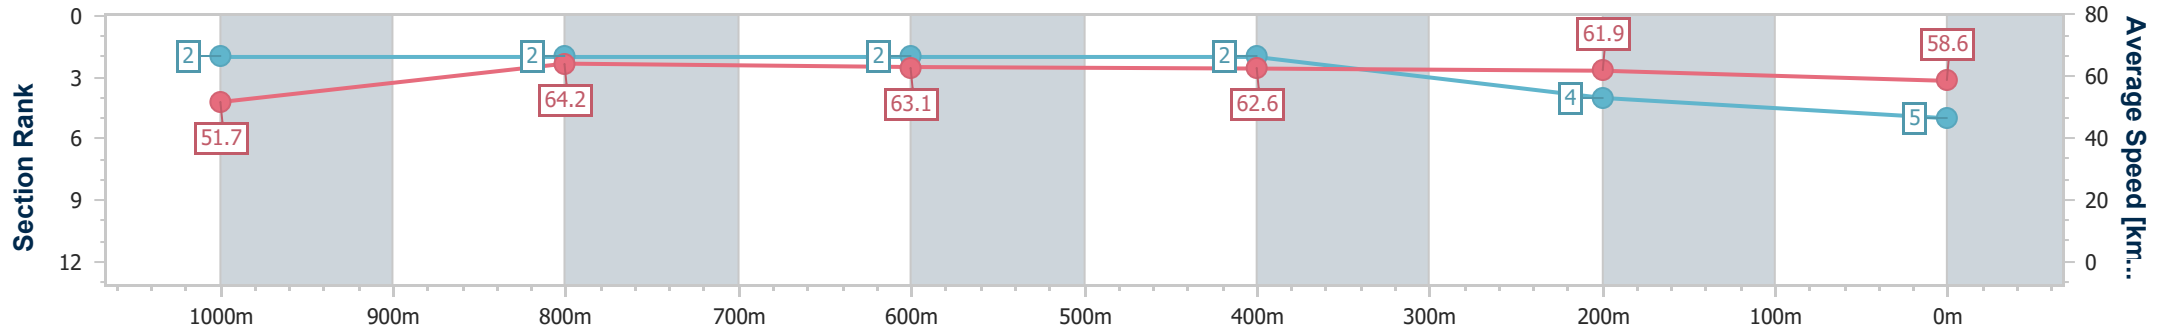

Sunshine Coast QLD Professional

Race 7: COLD CONTROL BM58 Handicap - 1200m

11 November 2022 - 20:08

Track Rating: Soft 5, Weather: Scattered Clouds, Rail Position: +8m
Entire Course

Section	Overall	1000m	800m	600m	400m	200m
Section Times	1:12.29 [5] (0:13.96)	0:58.33 [2] (0:11.29)	0:47.04 [2] (0:11.52)	0:35.52 [2] (0:11.59)	0:23.93 [2] (0:11.64)	0:12.29 [4] (0:12.29)
Average Speed [km/h]	51.7	64.2	63.1	62.6	61.9	58.6
Top Speed [km/h]	66.1	65.6	64.7	62.6	62.9	61.1
Avg. Dist. to Rail [m]	6.7	2.6	1.6	1.3	1.7	3.2
Avg. Stride Freq. [Hz]	2.3	2.4	2.3	2.3	2.3	2.2
Avg. Stride Length [m]	6.3	7.5	7.5	7.5	7.4	7.3