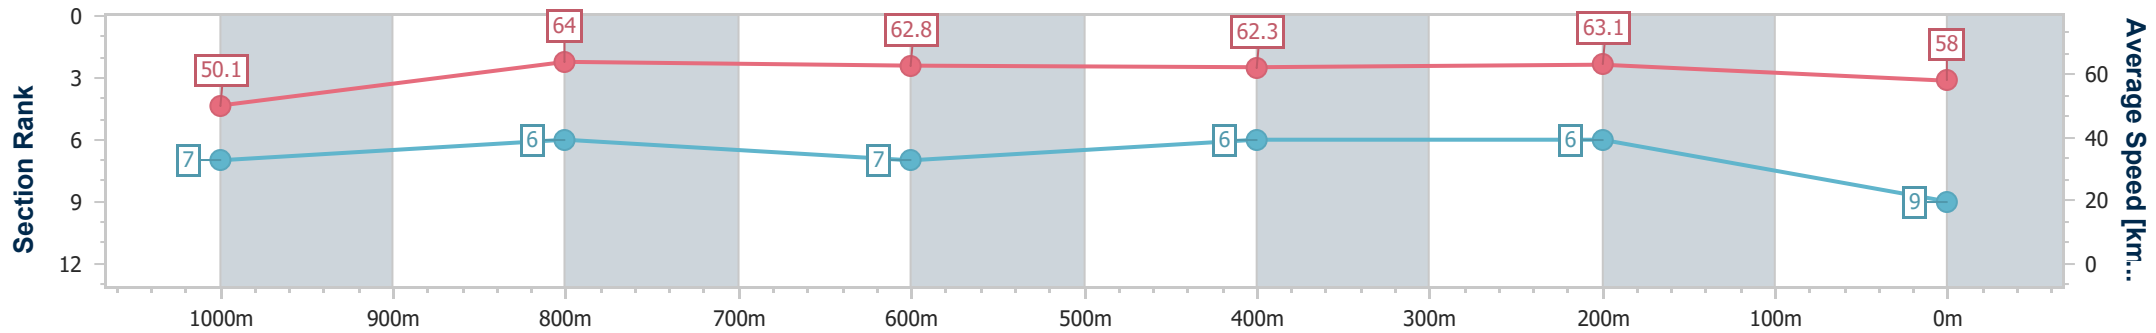

Sunshine Coast QLD Professional

Race 7: COLD CONTROL BM58 Handicap - 1200m

11 November 2022 - 20:08

Track Rating: Soft 5, Weather: Scattered Clouds, Rail Position: +8m
Entire Course

Section	Overall	1000m	800m	600m	400m	200m
Section Times	1:12.68 [9] (0:14.39)	0:58.29 [7] (0:11.31)	0:46.98 [6] (0:11.59)	0:35.39 [7] (0:11.57)	0:23.82 [6] (0:11.40)	0:12.42 [6] (0:12.42)
Average Speed [km/h]	50.1	64.0	62.8	62.3	63.1	58.0
Top Speed [km/h]	64.3	65.2	63.2	62.8	64.6	62.2
Avg. Dist. to Rail [m]	2.7	2.2	1.9	0.4	1.0	2.3
Avg. Stride Freq. [Hz]	2.1	2.2	2.2	2.2	2.2	2.1
Avg. Stride Length [m]	6.7	8.1	7.9	8.0	7.9	7.5

- [] Ranking at each section and finish
- .-.- No data available at this section
- NA No data available

Horse/Jockey Name	Mista Busy
Final Rank	10
Fastest Section Time (Section)	0:11.30 (1000m)
Top Speed [km/h] (Section)	65.8 (1000m)
Race State	Finished