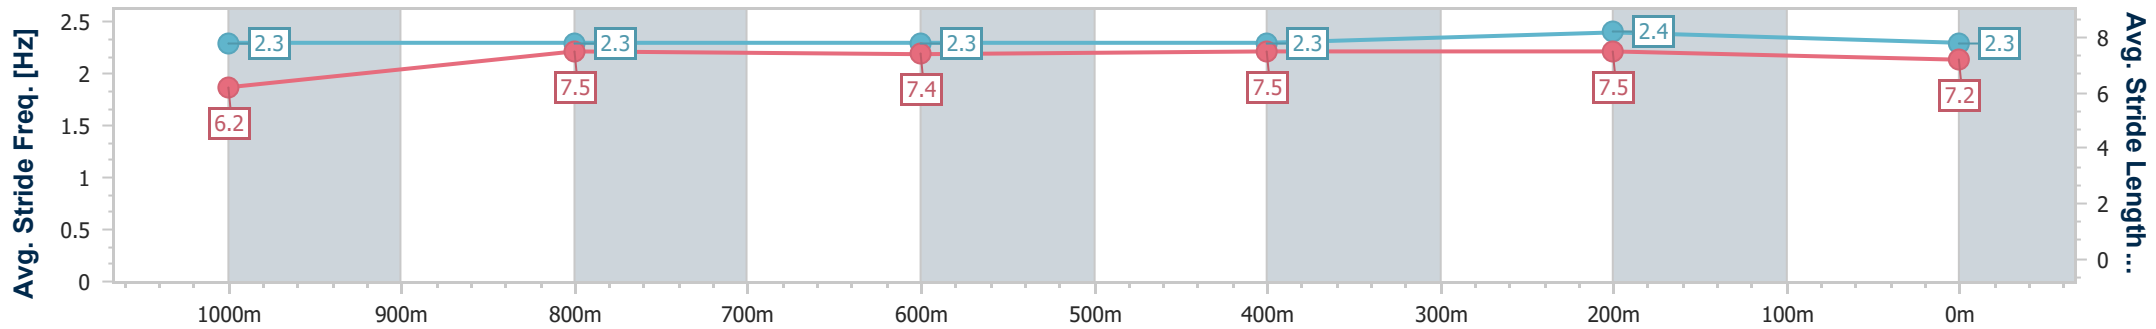

Sunshine Coast QLD Professional

Race 7: COLD CONTROL BM58 Handicap - 1200m

11 November 2022 - 20:08

Track Rating: Soft 5, Weather: Scattered Clouds, Rail Position: +8m
Entire Course

Section	Overall	1000m	800m	600m	400m	200m
Section Times	1:12.17 [4] (0:14.63)	0:57.54 [10] (0:11.49)	0:46.05 [10] (0:11.56)	0:34.49 [10] (0:11.46)	0:23.03 [10] (0:11.11)	0:11.92 [7] (0:11.92)
Average Speed [km/h]	49.3	63.1	62.8	63.0	64.7	60.5
Top Speed [km/h]	63.0	63.4	63.8	65.3	65.5	63.6
Avg. Dist. to Rail [m]	8.0	3.2	1.5	0.4	0.3	0.1
Avg. Stride Freq. [Hz]	2.3	2.3	2.3	2.3	2.4	2.3
Avg. Stride Length [m]	6.2	7.5	7.4	7.5	7.5	7.2

- [] Ranking at each section and finish
- .-.- No data available at this section
- NA No data available

Horse/Jockey Name	Oakfield Target
Final Rank	5
Fastest Section Time (Section)	0:11.29 (1000m)
Top Speed [km/h] (Section)	66.1 (Overall)
Race State	Finished