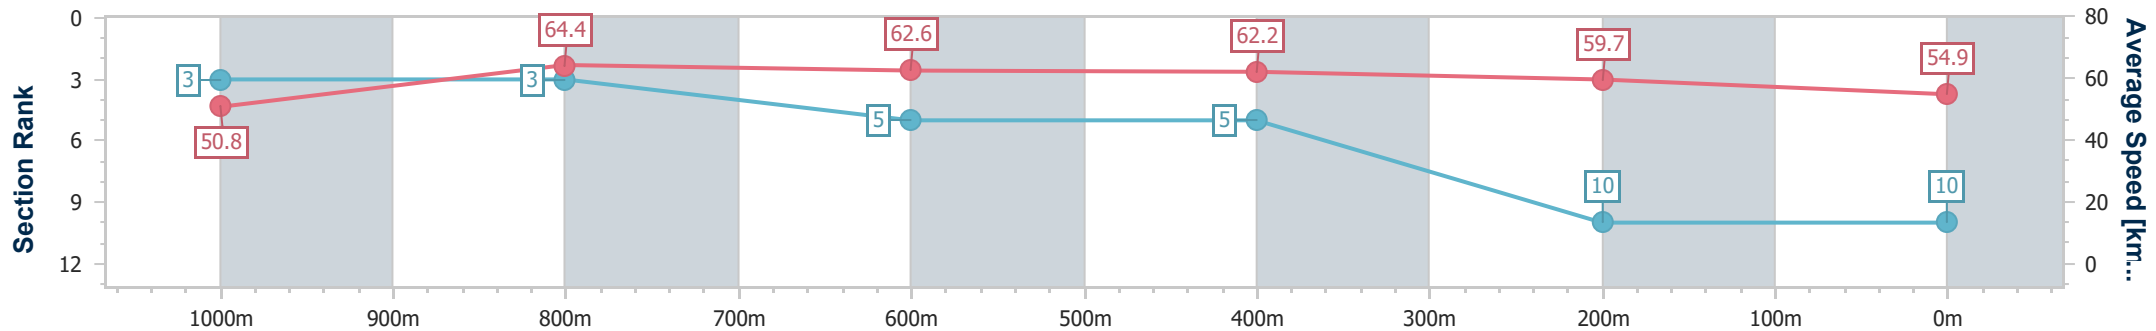

- [] Ranking at each section and finish
- .-.- No data available at this section
- NA No data available

Horse/Jockey Name	Mista Busy
Final Rank	10
Fastest Section Time (Section)	0:11.30 (1000m)
Top Speed [km/h] (Section)	65.8 (1000m)
Race State	Finished

Sunshine Coast QLD Professional

Race 7: COLD CONTROL BM58 Handicap - 1200m

11 November 2022 - 20:08

Track Rating: Soft 5, Weather: Scattered Clouds, Rail Position: +8m
Entire Course

Section	Overall	1000m	800m	600m	400m	200m
Section Times	1:13.91 [10] (0:14.16)	0:59.75 [3] (0:11.30)	0:48.45 [3] (0:11.63)	0:36.82 [5] (0:11.63)	0:25.19 [5] (0:12.07)	0:13.12 [10] (0:13.12)
Average Speed [km/h]	50.8	64.4	62.6	62.2	59.7	54.9
Top Speed [km/h]	64.4	65.8	63.5	62.9	61.3	57.9
Avg. Dist. to Rail [m]	4.6	3.0	2.0	0.7	2.5	4.1
Avg. Stride Freq. [Hz]	2.2	2.3	2.3	2.3	2.2	2.1
Avg. Stride Length [m]	6.3	7.9	7.7	7.6	7.4	7.2

- [] Ranking at each section and finish
- .-.- No data available at this section
- NA No data available