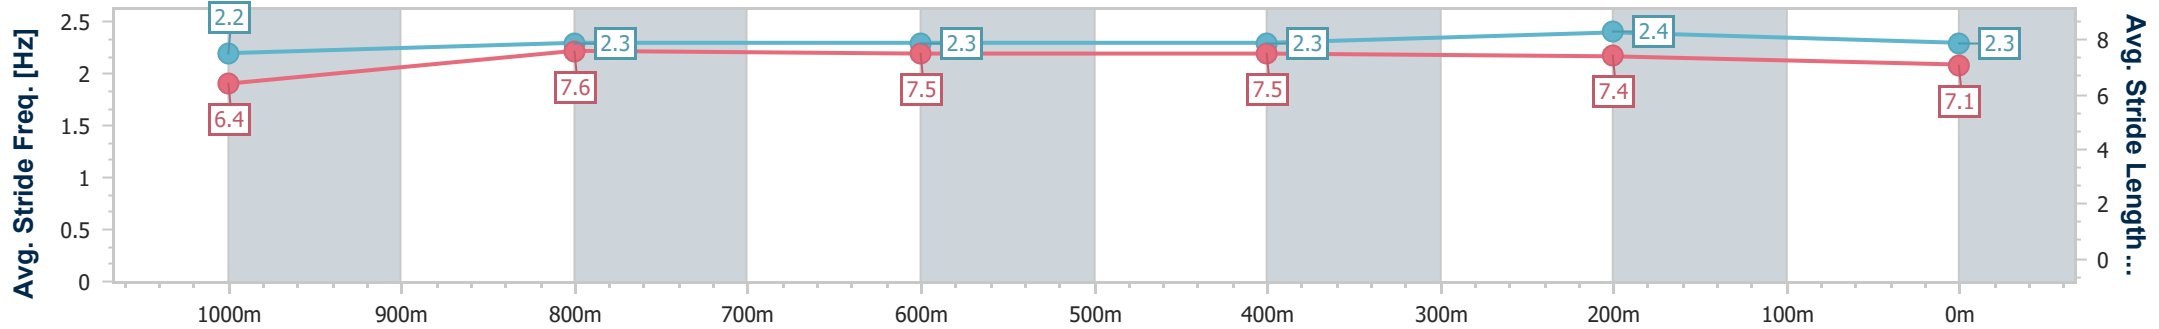

Sunshine Coast QLD Professional

Race 7: COLD CONTROL BM58 Handicap - 1200m

11 November 2022 - 20:08

Track Rating: Soft 5, Weather: Scattered Clouds, Rail Position: +8m
Entire Course

Section	Overall	1000m	800m	600m	400m	200m
Section Times	1:12.15 [3] (0:14.18)	0:57.97 [4] (0:11.32)	0:46.65 [5] (0:11.47)	0:35.18 [3] (0:11.51)	0:23.67 [3] (0:11.46)	0:12.21 [2] (0:12.21)
Average Speed [km/h]	50.8	64.1	63.0	62.5	62.9	59.0
Top Speed [km/h]	65.4	65.4	63.8	63.0	64.4	61.9
Avg. Dist. to Rail [m]	3.8	2.5	0.7	0.3	1.0	2.6
Avg. Stride Freq. [Hz]	2.2	2.3	2.3	2.3	2.4	2.3
Avg. Stride Length [m]	6.4	7.6	7.5	7.5	7.4	7.1