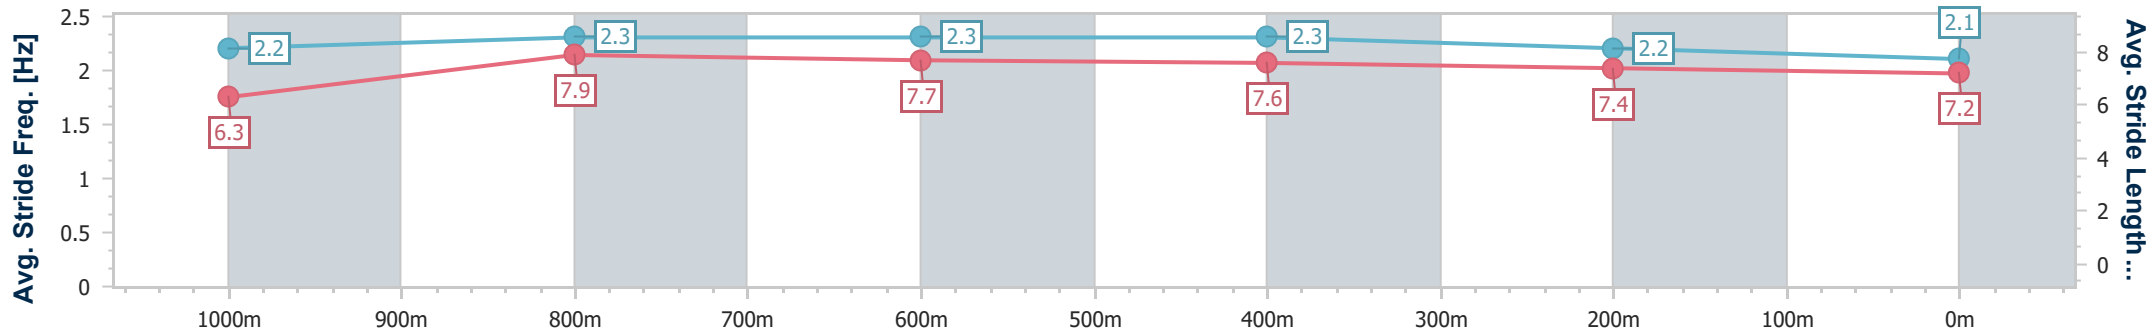

- [] Ranking at each section and finish
- .-.- No data available at this section
- NA No data available

Horse/Jockey Name	Mista Busy
Final Rank	10
Fastest Section Time (Section)	0:11.30 (1000m)
Top Speed [km/h] (Section)	65.8 (1000m)
Race State	Finished

Sunshine Coast QLD Professional

Race 7: COLD CONTROL BM58 Handicap - 1200m

11 November 2022 - 20:08

Track Rating: Soft 5, Weather: Scattered Clouds, Rail Position: +8m
Entire Course

Section	Overall	1000m	800m	600m	400m	200m
Section Times	1:13.91 [10] (0:14.16)	0:59.75 [3] (0:11.30)	0:48.45 [3] (0:11.63)	0:36.82 [5] (0:11.63)	0:25.19 [5] (0:12.07)	0:13.12 [10] (0:13.12)
Average Speed [km/h]	50.8	64.4	62.6	62.2	59.7	54.9
Top Speed [km/h]	64.4	65.8	63.5	62.9	61.3	57.9
Avg. Dist. to Rail [m]	4.6	3.0	2.0	0.7	2.5	4.1
Avg. Stride Freq. [Hz]	2.2	2.3	2.3	2.3	2.2	2.1
Avg. Stride Length [m]	6.3	7.9	7.7	7.6	7.4	7.2

- [] Ranking at each section and finish
- .-.- No data available at this section
- NA No data available