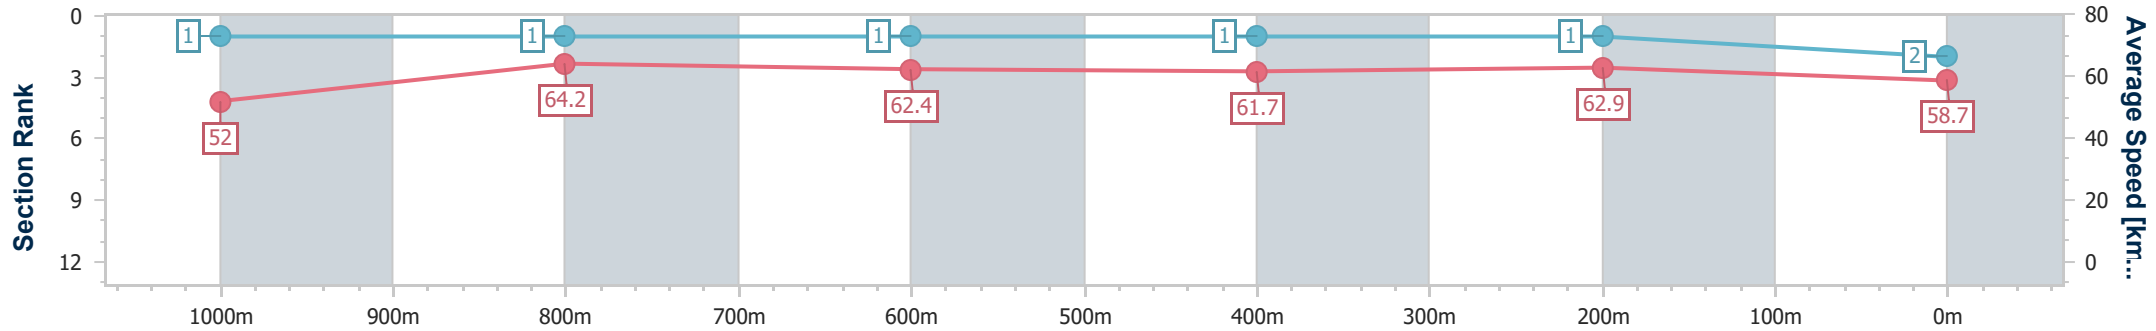

Sunshine Coast QLD Professional

Race 7: COLD CONTROL BM58 Handicap - 1200m

11 November 2022 - 20:08

Track Rating: Soft 5, Weather: Scattered Clouds, Rail Position: +8m
Entire Course

Section	Overall	1000m	800m	600m	400m	200m
Section Times	1:11.96 [2] (0:13.84)	0:58.12 [1] (0:11.26)	0:46.86 [1] (0:11.57)	0:35.29 [1] (0:11.59)	0:23.70 [1] (0:11.45)	0:12.25 [1] (0:12.25)
Average Speed [km/h]	52.0	64.2	62.4	61.7	62.9	58.7
Top Speed [km/h]	65.2	66.1	65.2	63.2	64.3	61.7
Avg. Dist. to Rail [m]	5.7	2.2	0.6	1.2	1.0	0.4
Avg. Stride Freq. [Hz]	2.3	2.4	2.4	2.3	2.4	2.3
Avg. Stride Length [m]	6.2	7.4	7.3	7.3	7.4	7.1