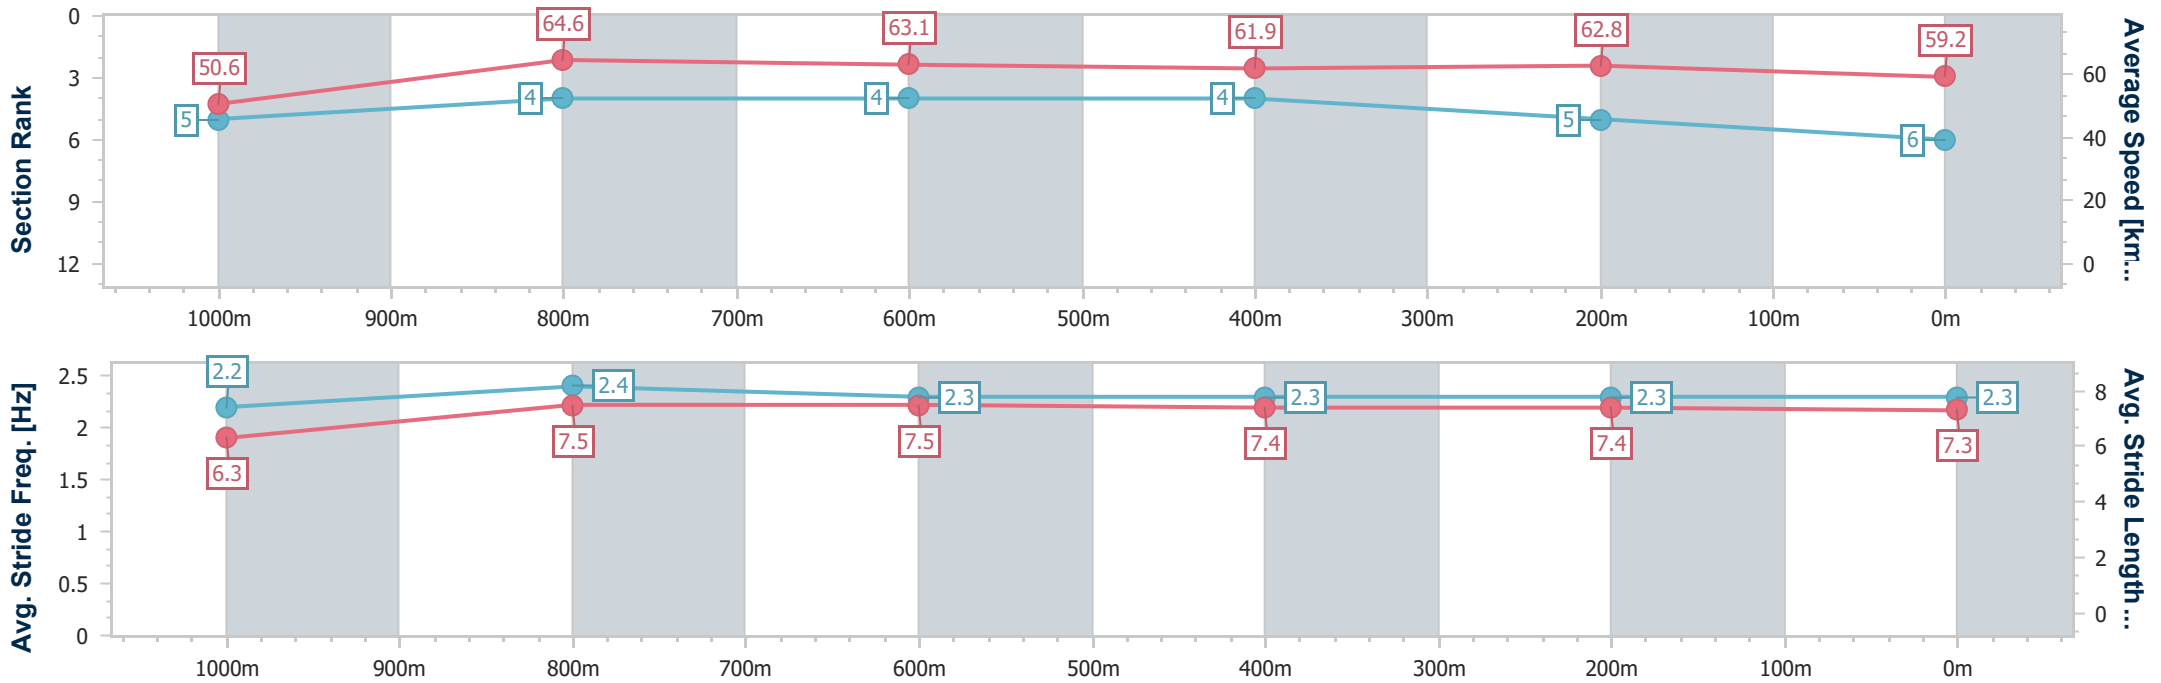

Sunshine Coast QLD Professional

Race 7: COLD CONTROL BM58 Handicap - 1200m

11 November 2022 - 20:08

Track Rating: Soft 5, Weather: Scattered Clouds, Rail Position: +8m
Entire Course

Section	Overall	1000m	800m	600m	400m	200m
Section Times	1:12.32 [6] (0:14.23)	0:58.09 [5] (0:11.27)	0:46.82 [4] (0:11.54)	0:35.28 [4] (0:11.65)	0:23.63 [4] (0:11.46)	0:12.17 [5] (0:12.17)
Average Speed [km/h]	50.6	64.6	63.1	61.9	62.8	59.2
Top Speed [km/h]	64.4	65.2	63.8	62.4	63.8	61.7
Avg. Dist. to Rail [m]	8.0	4.4	1.8	0.3	3.0	4.7
Avg. Stride Freq. [Hz]	2.2	2.4	2.3	2.3	2.3	2.3
Avg. Stride Length [m]	6.3	7.5	7.5	7.4	7.4	7.3

- [] Ranking at each section and finish
- .-.- No data available at this section
- NA No data available

Horse/Jockey Name	Sebring Girl
Final Rank	7
Fastest Section Time (Section)	0:11.40 (400m)
Top Speed [km/h] (Section)	65.2 (400m)
Race State	Finished