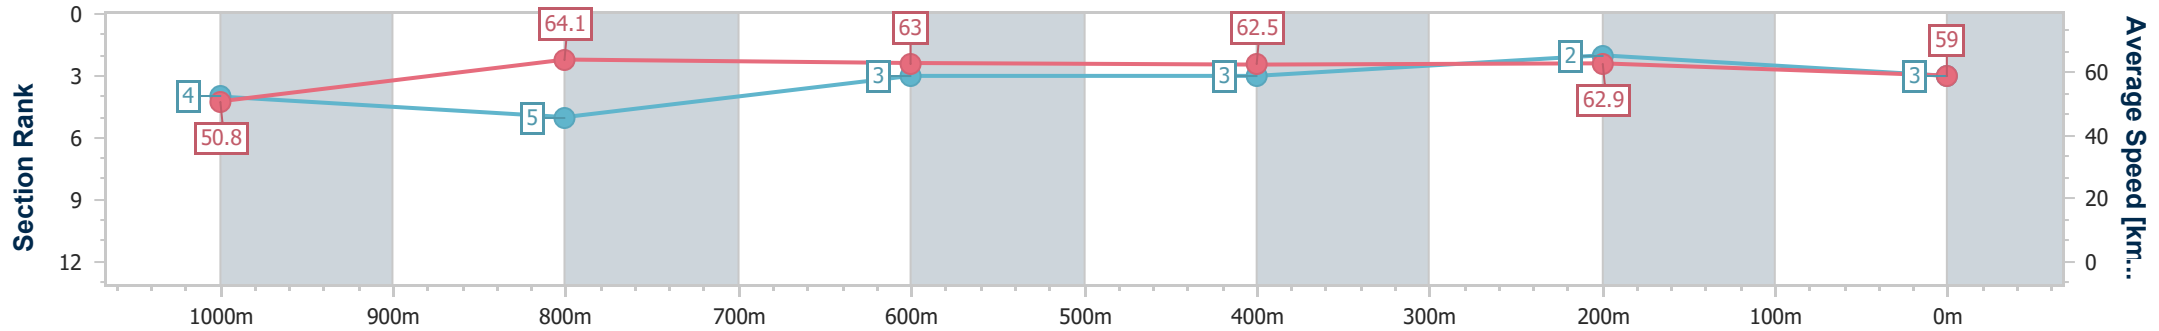

Sunshine Coast QLD Professional

Race 7: COLD CONTROL BM58 Handicap - 1200m

11 November 2022 - 20:08

Track Rating: Soft 5, Weather: Scattered Clouds, Rail Position: +8m
Entire Course

Section	Overall	1000m	800m	600m	400m	200m
Section Times	1:12.15 [3] (0:14.18)	0:57.97 [4] (0:11.32)	0:46.65 [5] (0:11.47)	0:35.18 [3] (0:11.51)	0:23.67 [3] (0:11.46)	0:12.21 [2] (0:12.21)
Average Speed [km/h]	50.8	64.1	63.0	62.5	62.9	59.0
Top Speed [km/h]	65.4	65.4	63.8	63.0	64.4	61.9
Avg. Dist. to Rail [m]	3.8	2.5	0.7	0.3	1.0	2.6
Avg. Stride Freq. [Hz]	2.2	2.3	2.3	2.3	2.4	2.3
Avg. Stride Length [m]	6.4	7.6	7.5	7.5	7.4	7.1