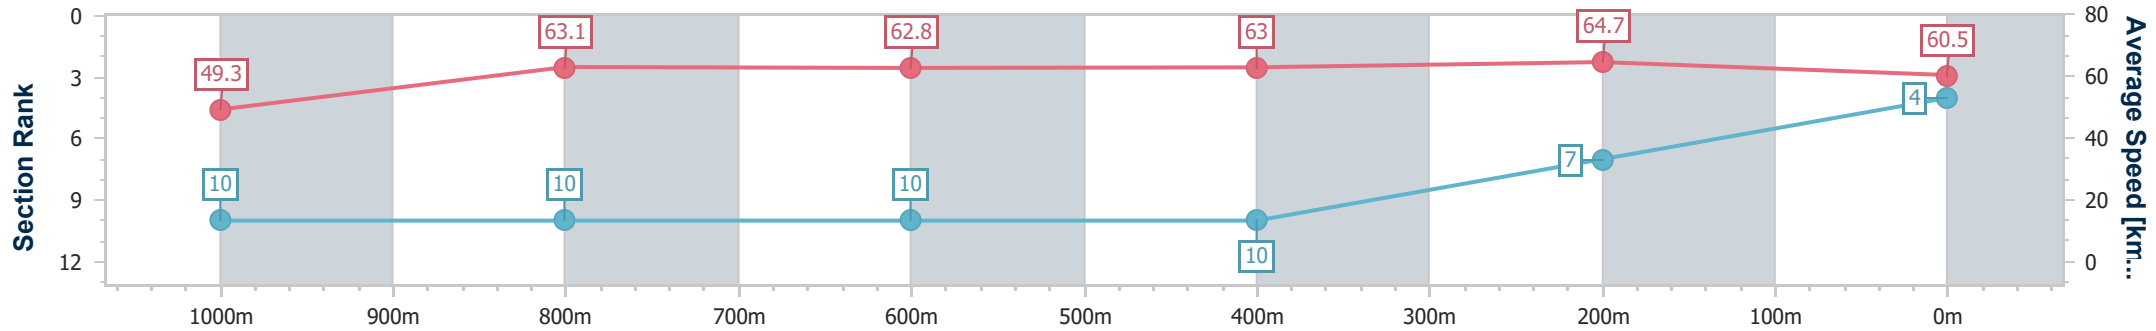

Sunshine Coast QLD Professional

Race 7: COLD CONTROL BM58 Handicap - 1200m

11 November 2022 - 20:08

Track Rating: Soft 5, Weather: Scattered Clouds, Rail Position: +8m
Entire Course

Section	Overall	1000m	800m	600m	400m	200m
Section Times	1:12.17 [4] (0:14.63)	0:57.54 [10] (0:11.49)	0:46.05 [10] (0:11.56)	0:34.49 [10] (0:11.46)	0:23.03 [10] (0:11.11)	0:11.92 [7] (0:11.92)
Average Speed [km/h]	49.3	63.1	62.8	63.0	64.7	60.5
Top Speed [km/h]	63.0	63.4	63.8	65.3	65.5	63.6
Avg. Dist. to Rail [m]	8.0	3.2	1.5	0.4	0.3	0.1
Avg. Stride Freq. [Hz]	2.3	2.3	2.3	2.3	2.4	2.3
Avg. Stride Length [m]	6.2	7.5	7.4	7.5	7.5	7.2

- [] Ranking at each section and finish
- .-.- No data available at this section
- NA No data available

Horse/Jockey Name	Oakfield Target
Final Rank	5
Fastest Section Time (Section)	0:11.29 (1000m)
Top Speed [km/h] (Section)	66.1 (Overall)
Race State	Finished