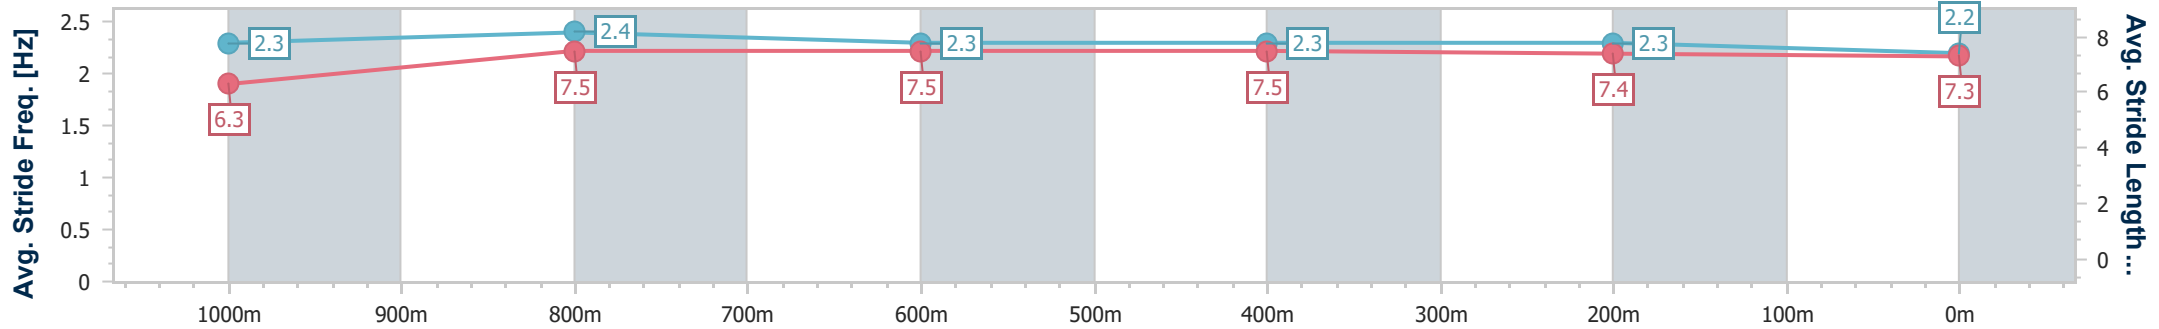

Sunshine Coast QLD Professional

Race 7: COLD CONTROL BM58 Handicap - 1200m

11 November 2022 - 20:08

Track Rating: Soft 5, Weather: Scattered Clouds, Rail Position: +8m
Entire Course

Section	Overall	1000m	800m	600m	400m	200m
Section Times	1:12.29 [5] (0:13.96)	0:58.33 [2] (0:11.29)	0:47.04 [2] (0:11.52)	0:35.52 [2] (0:11.59)	0:23.93 [2] (0:11.64)	0:12.29 [4] (0:12.29)
Average Speed [km/h]	51.7	64.2	63.1	62.6	61.9	58.6
Top Speed [km/h]	66.1	65.6	64.7	62.6	62.9	61.1
Avg. Dist. to Rail [m]	6.7	2.6	1.6	1.3	1.7	3.2
Avg. Stride Freq. [Hz]	2.3	2.4	2.3	2.3	2.3	2.2
Avg. Stride Length [m]	6.3	7.5	7.5	7.5	7.4	7.3