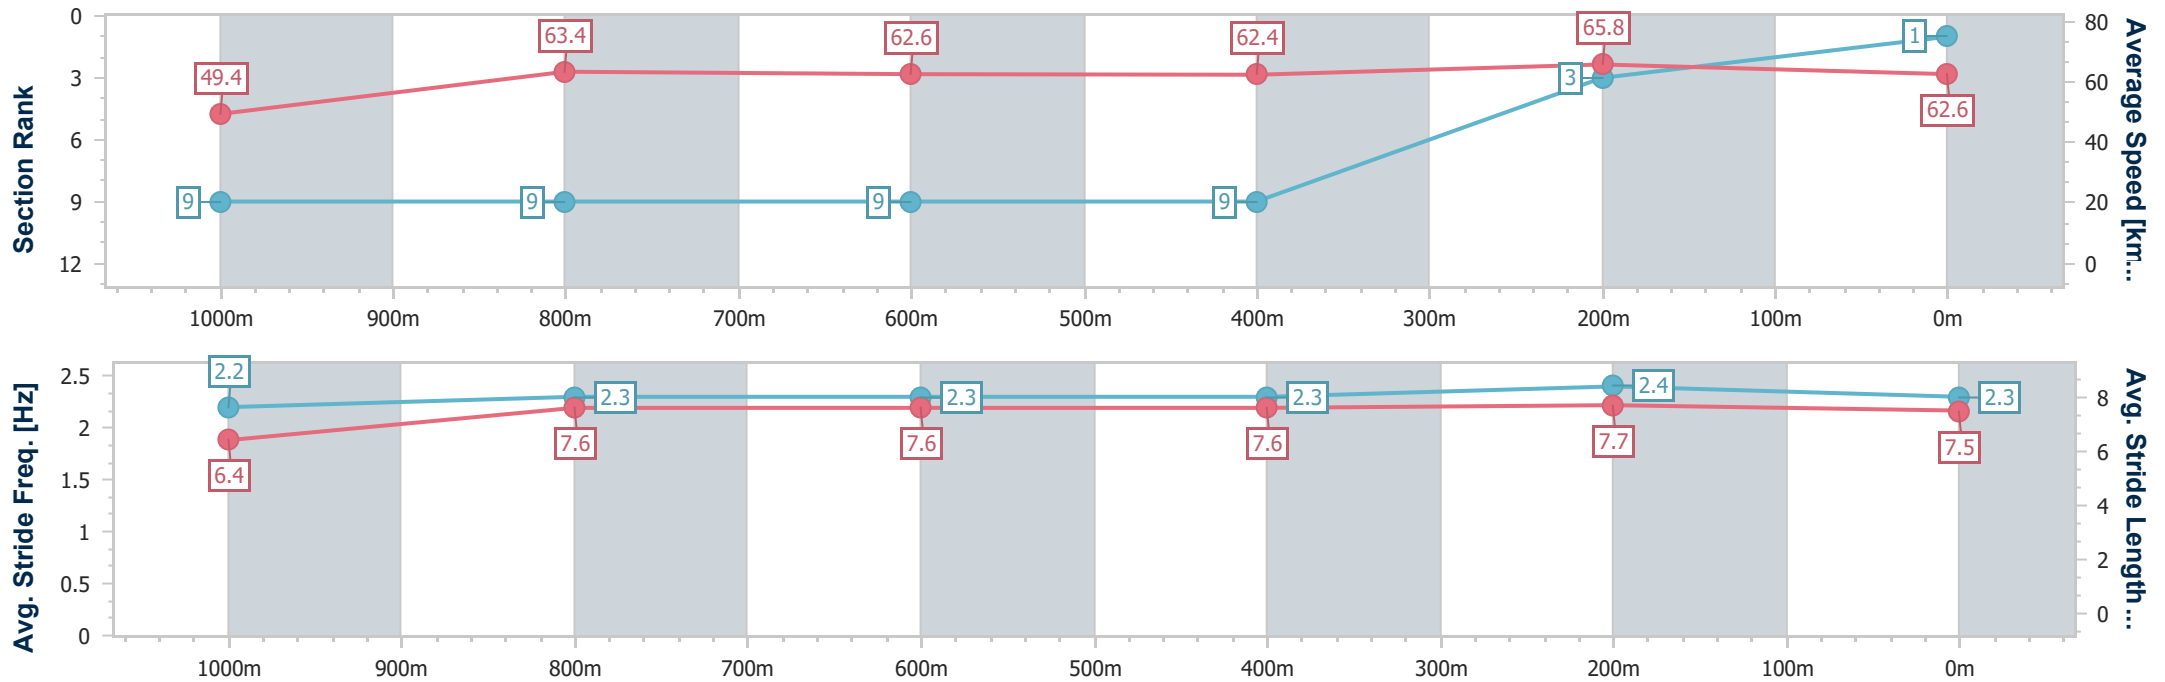

Sunshine Coast QLD Professional

Race 7: COLD CONTROL BM58 Handicap - 1200m

11 November 2022 - 20:08

Track Rating: Soft 5, Weather: Scattered Clouds, Rail Position: +8m
Entire Course

Section	Overall	1000m	800m	600m	400m	200m
Section Times	1:11.70 [1] (0:14.60)	0:57.10 [9] (0:11.44)	0:45.66 [9] (0:11.59)	0:34.07 [9] (0:11.63)	0:22.44 [9] (0:10.95)	0:11.49 [3] (0:11.49)
Average Speed [km/h]	49.4	63.4	62.6	62.4	65.8	62.6
Top Speed [km/h]	64.2	65.4	63.6	64.4	67.6	66.2
Avg. Dist. to Rail [m]	5.7	2.5	1.7	1.2	4.8	4.9
Avg. Stride Freq. [Hz]	2.2	2.3	2.3	2.3	2.4	2.3
Avg. Stride Length [m]	6.4	7.6	7.6	7.6	7.7	7.5