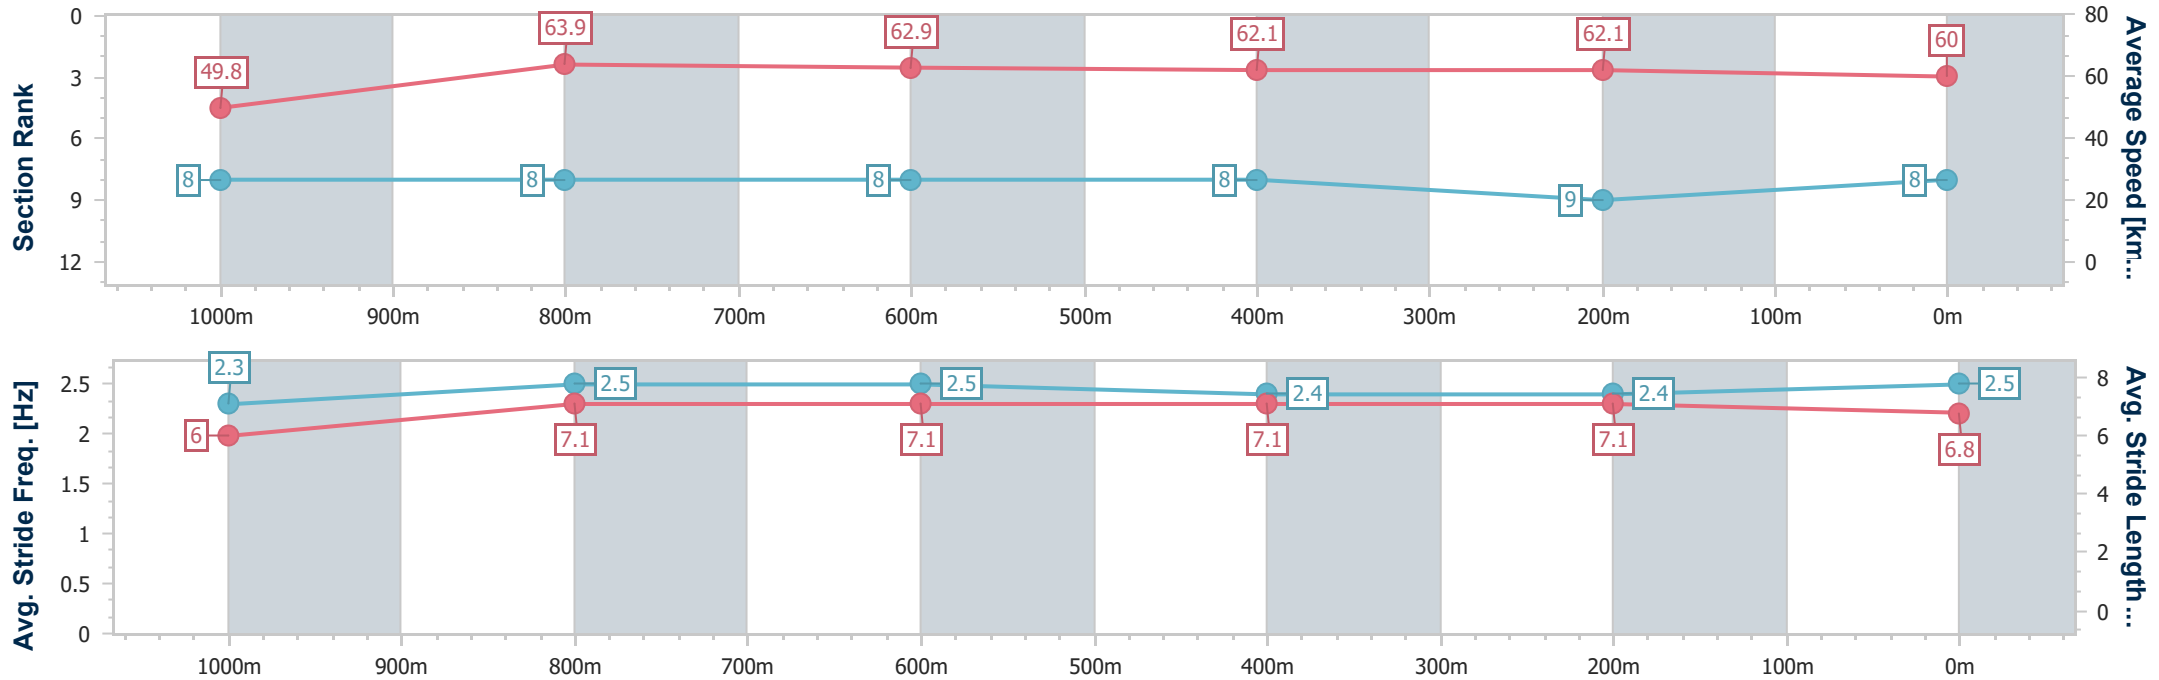

Sunshine Coast QLD Professional

Race 7: COLD CONTROL BM58 Handicap - 1200m

11 November 2022 - 20:08

Track Rating: Soft 5, Weather: Scattered Clouds, Rail Position: +8m
Entire Course

Section	Overall	1000m	800m	600m	400m	200m
Section Times	1:12.51 [8] (0:14.47)	0:58.04 [8] (0:11.38)	0:46.66 [8] (0:11.50)	0:35.16 [8] (0:11.55)	0:23.61 [8] (0:11.61)	0:12.00 [9] (0:12.00)
Average Speed [km/h]	49.8	63.9	62.9	62.1	62.1	60.0
Top Speed [km/h]	64.7	66.0	64.1	63.9	63.3	62.0
Avg. Dist. to Rail [m]	5.4	4.0	0.9	0.8	3.5	7.3
Avg. Stride Freq. [Hz]	2.3	2.5	2.5	2.4	2.4	2.5
Avg. Stride Length [m]	6.0	7.1	7.1	7.1	7.1	6.8

- [] Ranking at each section and finish
- .-.- No data available at this section
- NA No data available

Horse/Jockey Name	Russian Romeo
Final Rank	9
Fastest Section Time (Section)	0:11.31 (1000m)
Top Speed [km/h] (Section)	65.2 (1000m)
Race State	Finished