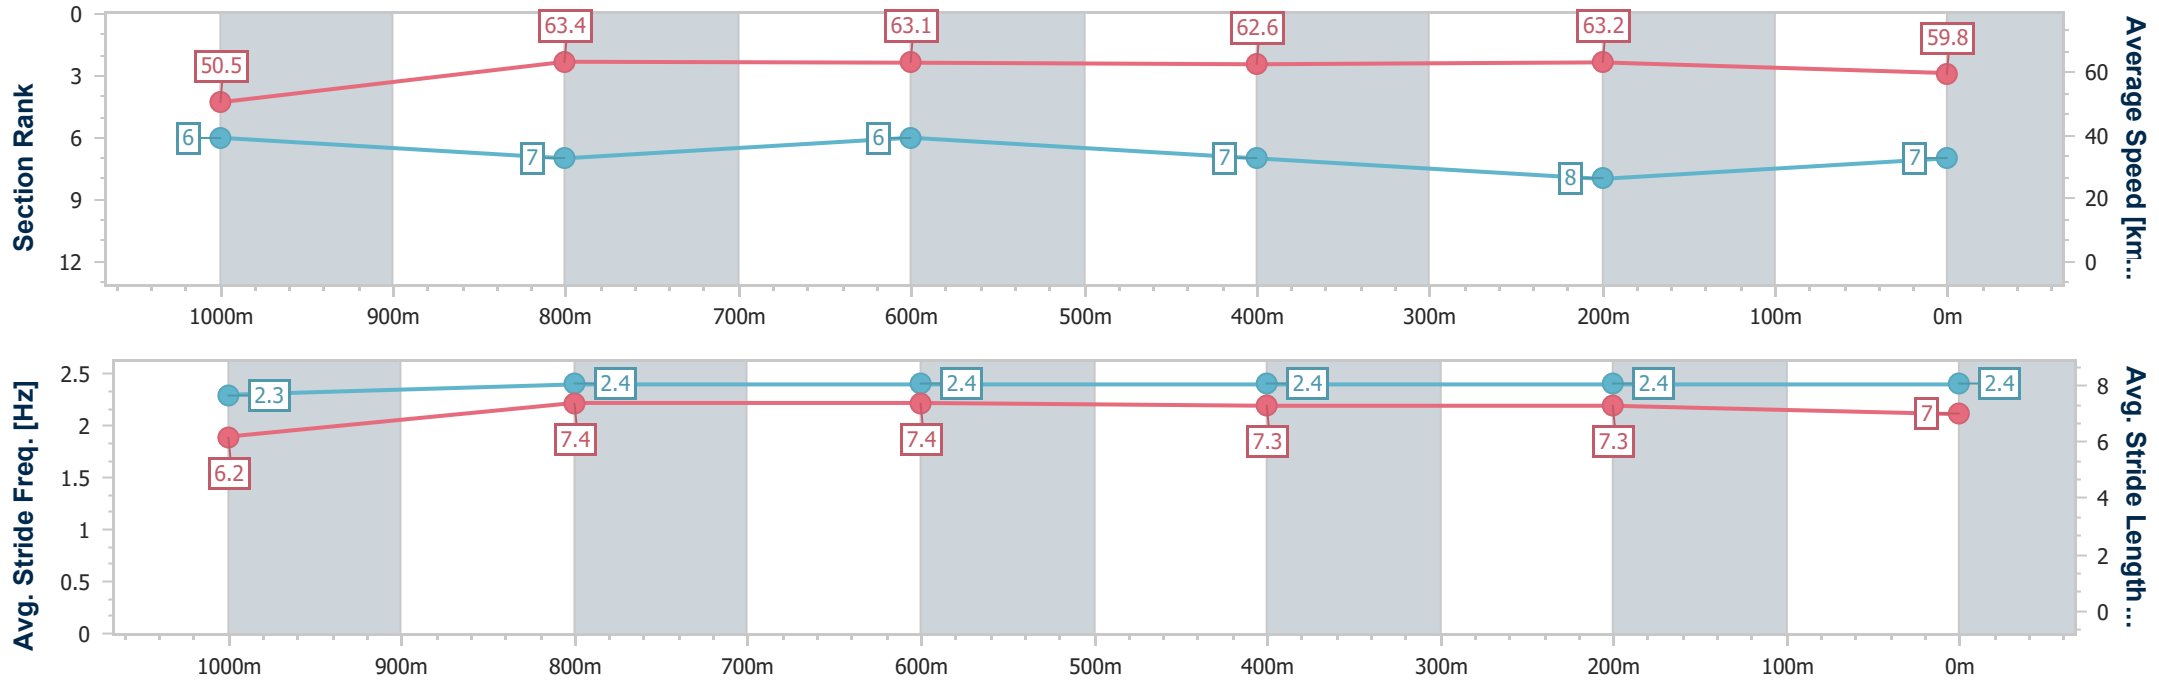

- [] Ranking at each section and finish
- .-.- No data available at this section
- NA No data available

Horse/Jockey Name	Sebring Girl
Final Rank	7
Fastest Section Time (Section)	0:11.40 (400m)
Top Speed [km/h] (Section)	65.2 (400m)
Race State	Finished

Sunshine Coast QLD Professional

Race 7: COLD CONTROL BM58 Handicap - 1200m

11 November 2022 - 20:08

Track Rating: Soft 5, Weather: Scattered Clouds, Rail Position: +8m
Entire Course

Section	Overall	1000m	800m	600m	400m	200m
Section Times	1:12.33 [7] (0:14.26)	0:58.07 [6] (0:11.49)	0:46.58 [7] (0:11.52)	0:35.06 [6] (0:11.60)	0:23.46 [7] (0:11.40)	0:12.06 [8] (0:12.06)
Average Speed [km/h]	50.5	63.4	63.1	62.6	63.2	59.8
Top Speed [km/h]	64.4	65.0	65.1	65.1	65.2	61.8
Avg. Dist. to Rail [m]	9.2	4.0	1.8	1.5	3.8	5.4
Avg. Stride Freq. [Hz]	2.3	2.4	2.4	2.4	2.4	2.4
Avg. Stride Length [m]	6.2	7.4	7.4	7.3	7.3	7.0