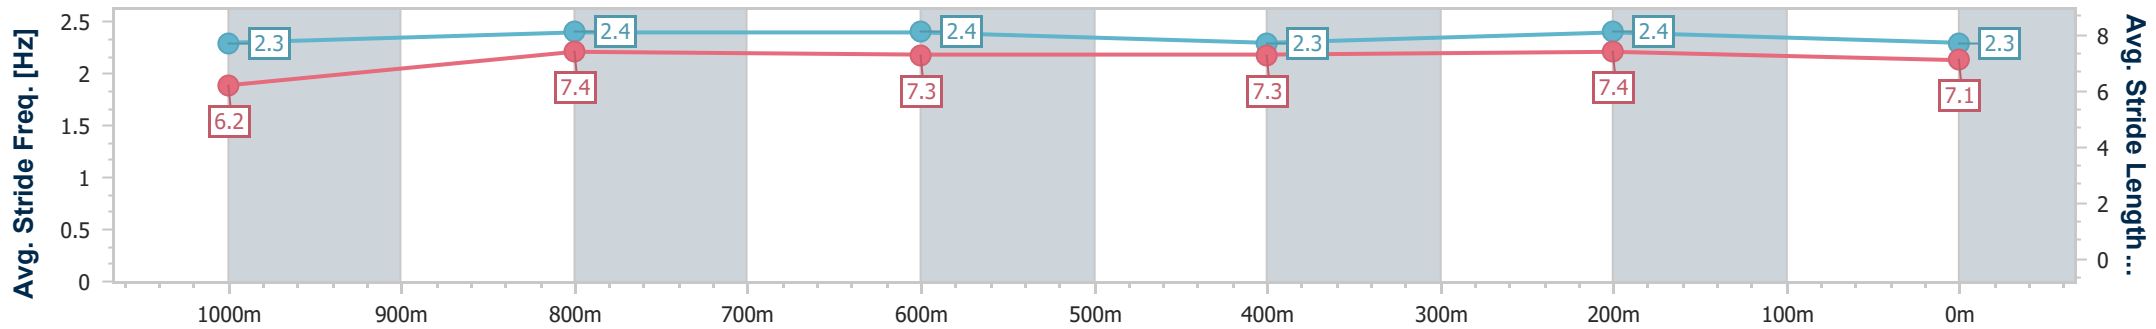

Sunshine Coast QLD Professional

Race 7: COLD CONTROL BM58 Handicap - 1200m

11 November 2022 - 20:08

Track Rating: Soft 5, Weather: Scattered Clouds, Rail Position: +8m
Entire Course

Section	Overall	1000m	800m	600m	400m	200m
Section Times	1:11.96 [2] (0:13.84)	0:58.12 [1] (0:11.26)	0:46.86 [1] (0:11.57)	0:35.29 [1] (0:11.59)	0:23.70 [1] (0:11.45)	0:12.25 [1] (0:12.25)
Average Speed [km/h]	52.0	64.2	62.4	61.7	62.9	58.7
Top Speed [km/h]	65.2	66.1	65.2	63.2	64.3	61.7
Avg. Dist. to Rail [m]	5.7	2.2	0.6	1.2	1.0	0.4
Avg. Stride Freq. [Hz]	2.3	2.4	2.4	2.3	2.4	2.3
Avg. Stride Length [m]	6.2	7.4	7.3	7.3	7.4	7.1