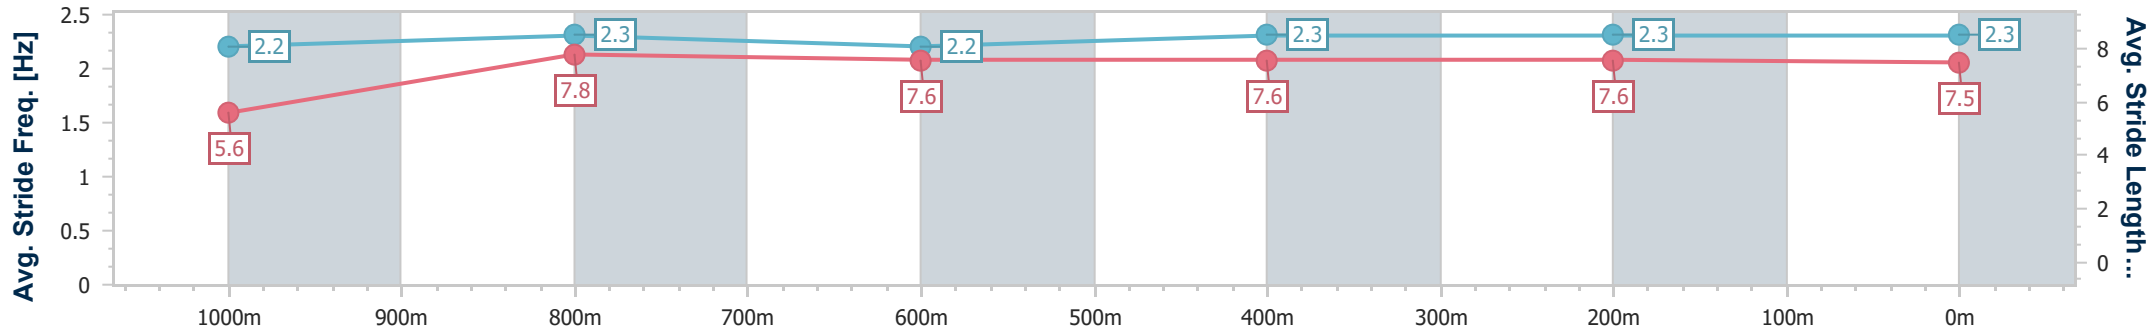

Horse/Jockey Name	Red Hot Love
Final Rank	3
Fastest Section Time (Section)	0:08.36 (Overall)
Top Speed [km/h] (Section)	65.1 (1000m)
Race State	Finished

Ipswich QLD Professional
Race 2: WILPAK CHRISTMAS CIRCUS Maiden Handicap - 1100m

26 November 2022 - 13:28

Track Rating: Soft 5, Weather: Fine, Rail Position: True Entire Course

Section	Overall	1000m	800m	600m	400m	200m								
Section Times	1:06.02 [3] (0:08.36)	0:57.66 [2] (0:11.34)	0:46.32 [2] (0:11.79)	0:34.53 [2] (0:11.66)	0:22.87 [2] (0:11.35)	0:11.52 [2] (0:11.52)								
Average Speed [km/h]	43.1	63.6	60.8	61.8	63.6	62.4								
Top Speed [km/h]	63.1	65.1	62.2	63.0	64.8	65.0								
Avg. Dist. to Rail [m]	9.4	2.2	0.8	0.2	1.1	2.4								
Avg. Stride Freq. [Hz]	2.2	2.3	2.2	2.3	2.3	2.3								
Avg. Stride Length [m]	5.6	7.8	7.6	7.6	7.6	7.5								

- [ ] Ranking at each section and finish
- -.-.-.- No data available at this section
- NA No data available