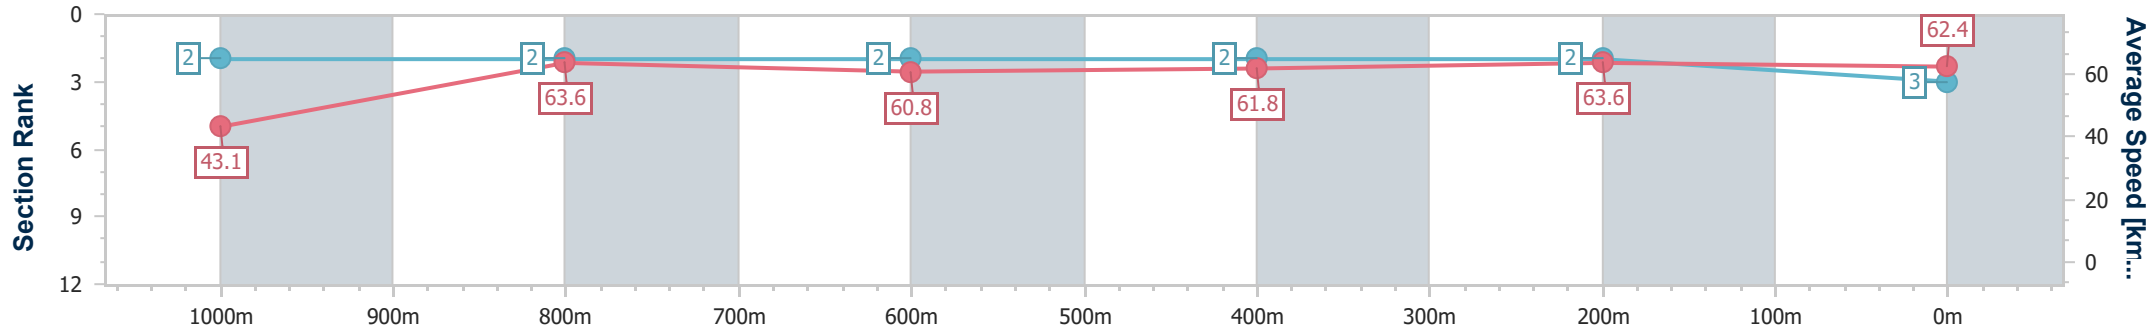

Horse/Jockey Name	Red Hot Love
Final Rank	3
Fastest Section Time (Section)	0:08.36 (Overall)
Top Speed [km/h] (Section)	65.1 (1000m)
Race State	Finished

Ipswich QLD Professional
Race 2: WILPAK CHRISTMAS CIRCUS Maiden Handicap - 1100m

26 November 2022 - 13:28

Track Rating: Soft 5, Weather: Fine, Rail Position: True Entire Course

Section	Overall	1000m	800m	600m	400m	200m								
Section Times	1:06.02 [3] (0:08.36)	0:57.66 [2] (0:11.34)	0:46.32 [2] (0:11.79)	0:34.53 [2] (0:11.66)	0:22.87 [2] (0:11.35)	0:11.52 [2] (0:11.52)								
Average Speed [km/h]	43.1	63.6	60.8	61.8	63.6	62.4								
Top Speed [km/h]	63.1	65.1	62.2	63.0	64.8	65.0								
Avg. Dist. to Rail [m]	9.4	2.2	0.8	0.2	1.1	2.4								
Avg. Stride Freq. [Hz]	2.2	2.3	2.2	2.3	2.3	2.3								
Avg. Stride Length [m]	5.6	7.8	7.6	7.6	7.6	7.5								

- [ ] Ranking at each section and finish
- -.-.-.- No data available at this section
- NA No data available