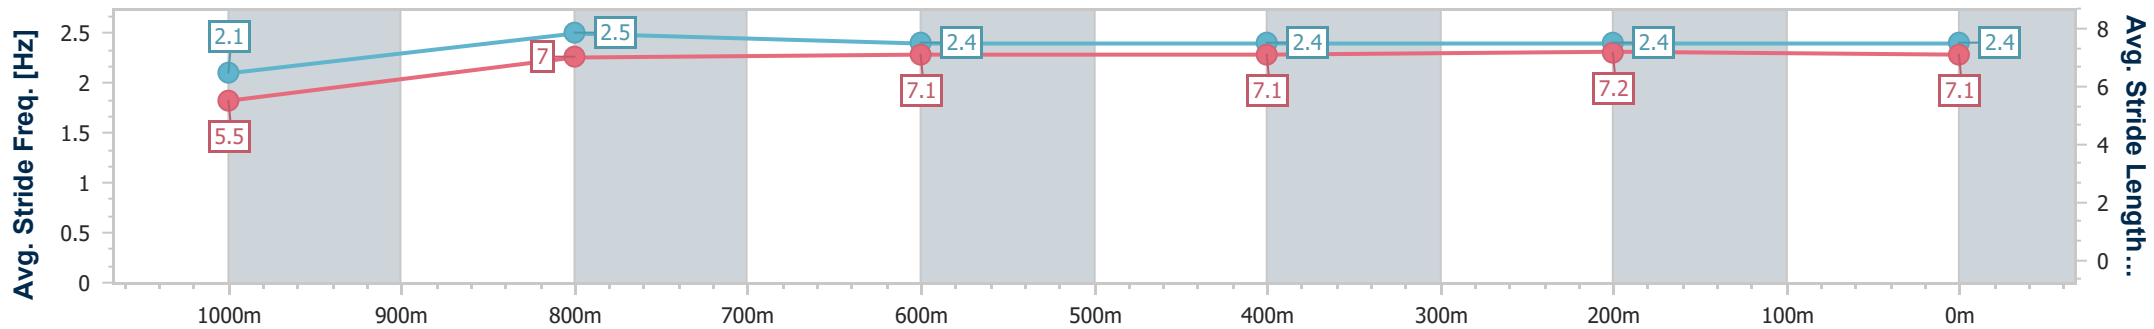

Horse/Jockey Name	Amalfi Queen
Final Rank	4
Fastest Section Time (Section)	0:08.60 (Overall)
Top Speed [km/h] (Section)	65.8 (1000m)
Race State	Finished

Ipswich QLD Professional
Race 2: WILPAK CHRISTMAS CIRCUS Maiden Handicap - 1100m

26 November 2022 - 13:28

Track Rating: Soft 5, Weather: Fine, Rail Position: True Entire Course

Section	Overall	1000m	800m	600m	400m	200m
Section Times	1:06.15 [4] (0:08.60)	0:57.55 [5] (0:11.26)	0:46.29 [5] (0:11.82)	0:34.47 [4] (0:11.61)	0:22.86 [4] (0:11.35)	0:11.51 [5] (0:11.51)
Average Speed [km/h]	41.9	63.8	60.6	61.6	63.2	62.6
Top Speed [km/h]	61.4	65.8	62.7	63.1	64.4	64.3
Avg. Dist. to Rail [m]	4.0	0.8	1.2	1.4	0.6	0.7
Avg. Stride Freq. [Hz]	2.1	2.5	2.4	2.4	2.4	2.4
Avg. Stride Length [m]	5.5	7.0	7.1	7.1	7.2	7.1

- [ ] Ranking at each section and finish
- -.-.- No data available at this section
- NA No data available