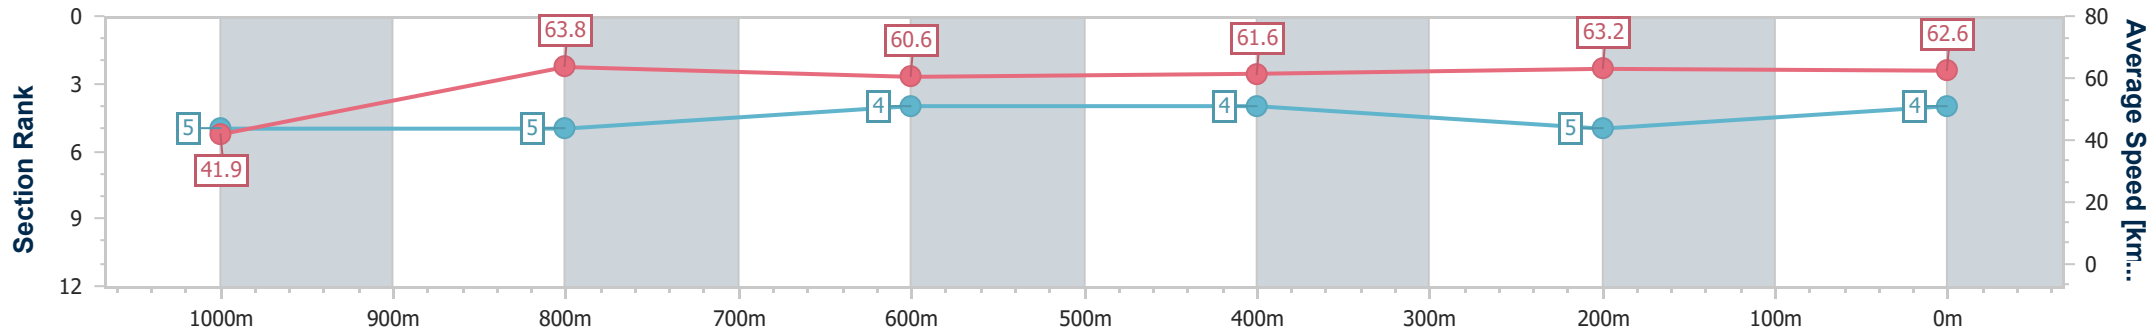

Horse/Jockey Name	Amalfi Queen
Final Rank	4
Fastest Section Time (Section)	0:08.60 (Overall)
Top Speed [km/h] (Section)	65.8 (1000m)
Race State	Finished

Ipswich QLD Professional
Race 2: WILPAK CHRISTMAS CIRCUS Maiden Handicap - 1100m

26 November 2022 - 13:28

Track Rating: Soft 5, Weather: Fine, Rail Position: True Entire Course

Section	Overall	1000m	800m	600m	400m	200m
Section Times	1:06.15 [4] (0:08.60)	0:57.55 [5] (0:11.26)	0:46.29 [5] (0:11.82)	0:34.47 [4] (0:11.61)	0:22.86 [4] (0:11.35)	0:11.51 [5] (0:11.51)
Average Speed [km/h]	41.9	63.8	60.6	61.6	63.2	62.6
Top Speed [km/h]	61.4	65.8	62.7	63.1	64.4	64.3
Avg. Dist. to Rail [m]	4.0	0.8	1.2	1.4	0.6	0.7
Avg. Stride Freq. [Hz]	2.1	2.5	2.4	2.4	2.4	2.4
Avg. Stride Length [m]	5.5	7.0	7.1	7.1	7.2	7.1

- [ ] Ranking at each section and finish
- -.-.- No data available at this section
- NA No data available