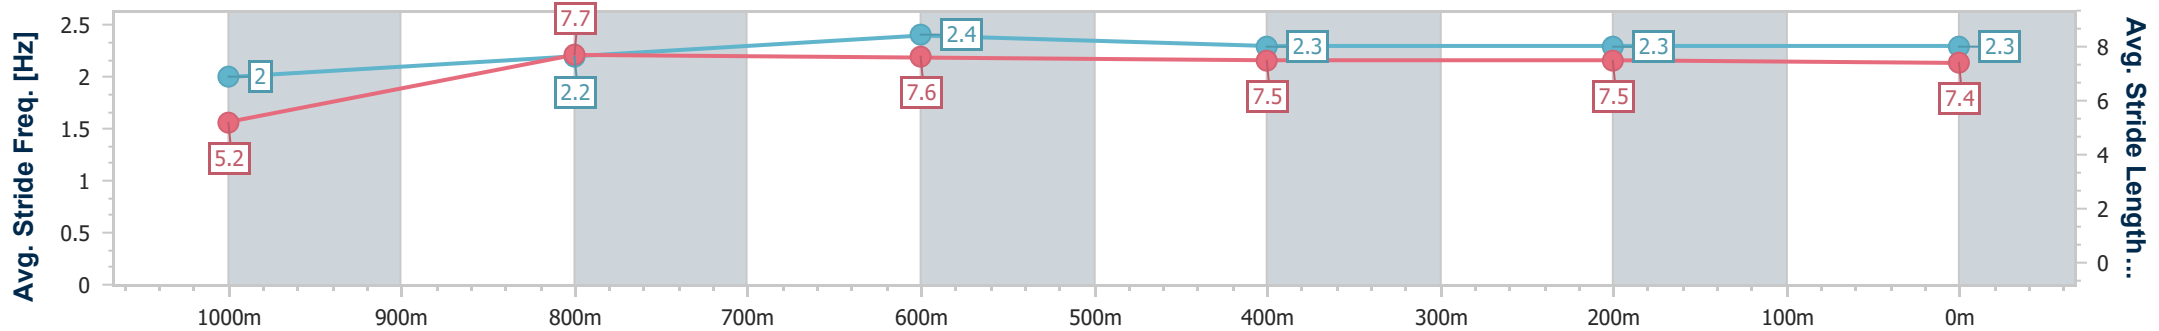

- [] Ranking at each section and finish
- .-.- No data available at this section
- NA No data available

Horse/Jockey Name	The Preacher
Final Rank	8
Fastest Section Time (Section)	0:09.63 (Overall)
Top Speed [km/h] (Section)	65.5 (800m)
Race State	Finished

Ipswich QLD Professional
 Race 2: WILPAK CHRISTMAS CIRCUS Maiden Handicap - 1100m
 26 November 2022 - 13:28
 Track Rating: Soft 5, Weather: Fine, Rail Position: True Entire Course

Section	Overall	1000m	800m	600m	400m	200m
Section Times	1:07.57 [8] (0:09.63)	0:57.94 [8] (0:12.05)	0:45.89 [8] (0:11.19)	0:34.70 [8] (0:11.46)	0:23.24 [8] (0:11.49)	0:11.75 [8] (0:11.75)
Average Speed [km/h]	37.5	59.7	64.4	62.9	62.6	61.3
Top Speed [km/h]	53.3	63.0	65.5	64.1	64.6	64.3
Avg. Dist. to Rail [m]	1.7	0.2	0.1	0.1	0.7	1.5
Avg. Stride Freq. [Hz]	2.0	2.2	2.4	2.3	2.3	2.3
Avg. Stride Length [m]	5.2	7.7	7.6	7.5	7.5	7.4

- [] Ranking at each section and finish
- .-.- No data available at this section
- NA No data available