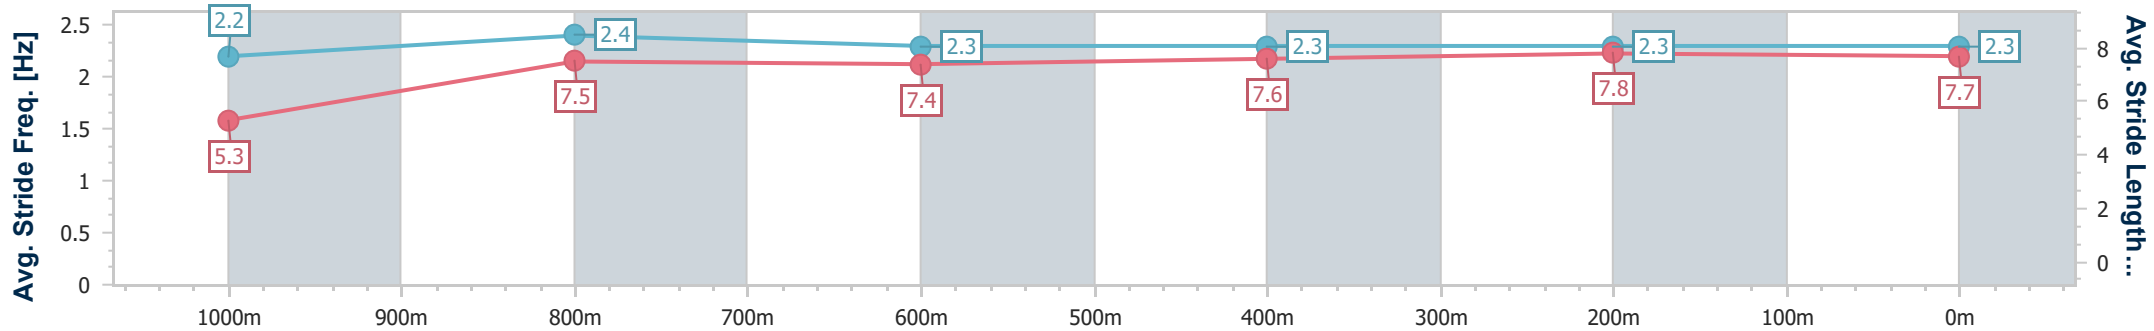

Horse/Jockey Name	Aquarius
Final Rank	1
Fastest Section Time (Section)	0:08.56 (Overall)
Top Speed [km/h] (Section)	65.5 (400m)
Race State	Finished

Ipswich QLD Professional
Race 2: WILPAK CHRISTMAS CIRCUS Maiden Handicap - 1100m

26 November 2022 - 13:28

Track Rating: Soft 5, Weather: Fine, Rail Position: True Entire Course

Section	Overall	1000m	800m	600m	400m	200m
Section Times	1:05.72 [1] (0:08.56)	0:57.16 [4] (0:11.29)	0:45.87 [4] (0:11.92)	0:33.95 [5] (0:11.63)	0:22.32 [5] (0:11.16)	0:11.16 [4] (0:11.16)
Average Speed [km/h]	42.1	63.8	60.3	62.0	64.9	64.5
Top Speed [km/h]	62.3	64.9	62.5	64.0	65.5	65.5
Avg. Dist. to Rail [m]	5.3	0.7	0.3	0.4	2.4	4.7
Avg. Stride Freq. [Hz]	2.2	2.4	2.3	2.3	2.3	2.3
Avg. Stride Length [m]	5.3	7.5	7.4	7.6	7.8	7.7

- [ ] Ranking at each section and finish
- -.-.- No data available at this section
- NA No data available