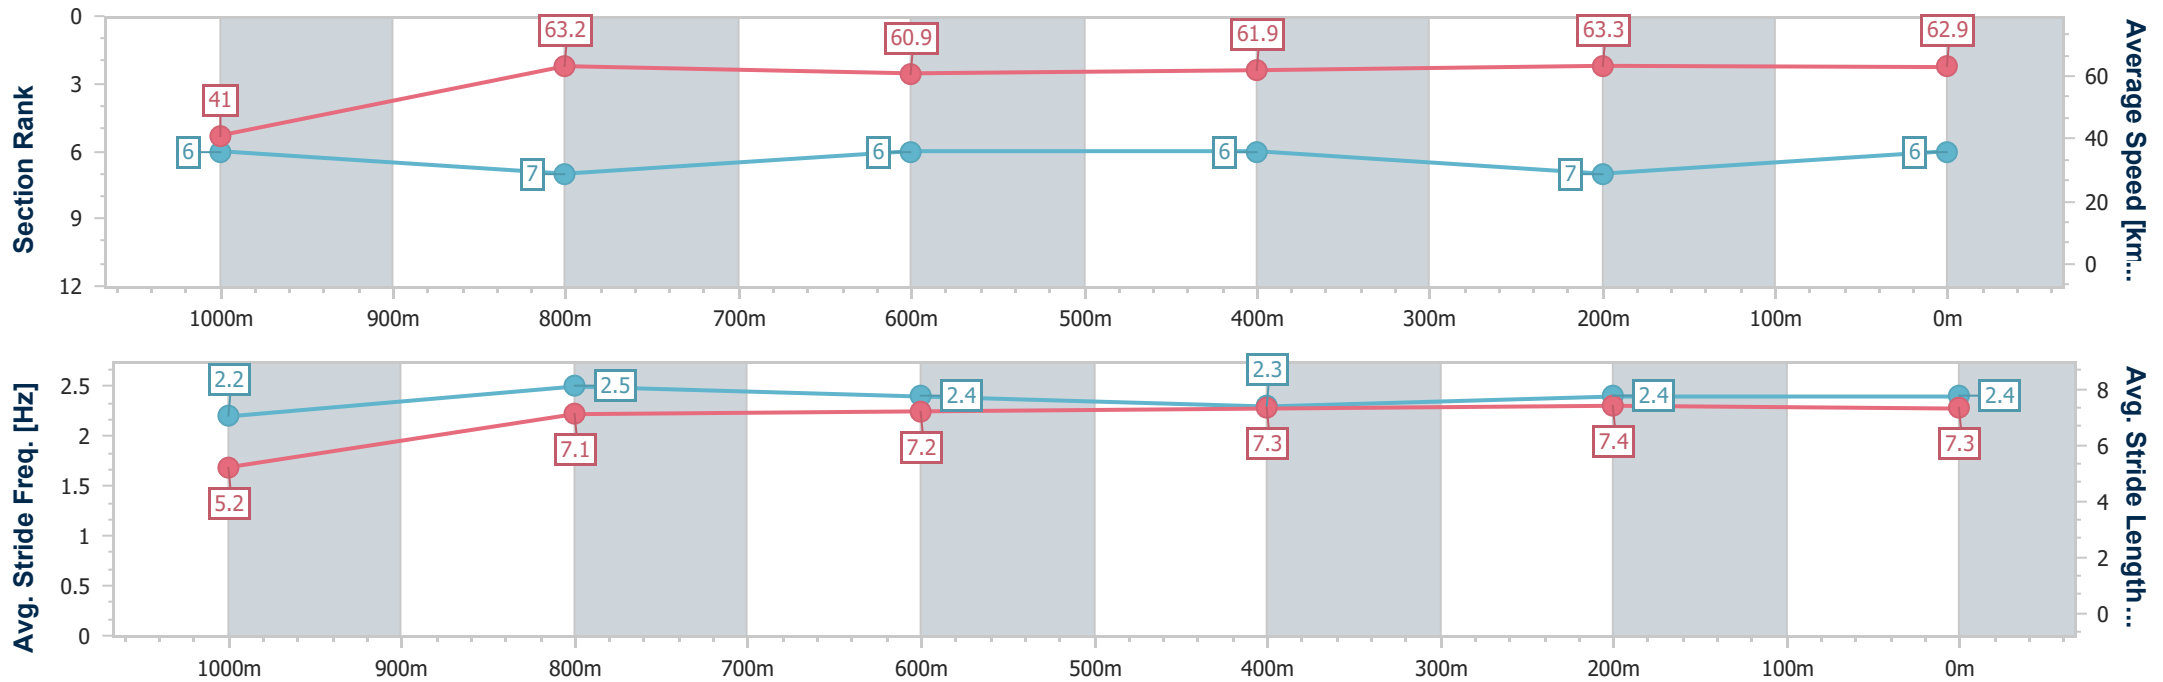

- [] Ranking at each section and finish
- .-.- No data available at this section
- NA No data available

Horse/Jockey Name	Leinster
Final Rank	6
Fastest Section Time (Section)	0:08.77 (Overall)
Top Speed [km/h] (Section)	64.6 (200m)
Race State	Finished

Ipswich QLD Professional
 Race 2: WILPAK CHRISTMAS CIRCUS Maiden Handicap - 1100m

26 November 2022 - 13:28

Track Rating: Soft 5, Weather: Fine, Rail Position: True Entire Course

Section	Overall	1000m	800m	600m	400m	200m
Section Times	1:06.33 [6] (0:08.77)	0:57.56 [6] (0:11.40)	0:46.16 [7] (0:11.80)	0:34.36 [6] (0:11.57)	0:22.79 [6] (0:11.36)	0:11.43 [7] (0:11.43)
Average Speed [km/h]	41.0	63.2	60.9	61.9	63.3	62.9
Top Speed [km/h]	61.8	64.2	62.9	63.3	63.9	64.6
Avg. Dist. to Rail [m]	3.3	0.6	0.7	0.9	1.2	3.4
Avg. Stride Freq. [Hz]	2.2	2.5	2.4	2.3	2.4	2.4
Avg. Stride Length [m]	5.2	7.1	7.2	7.3	7.4	7.3