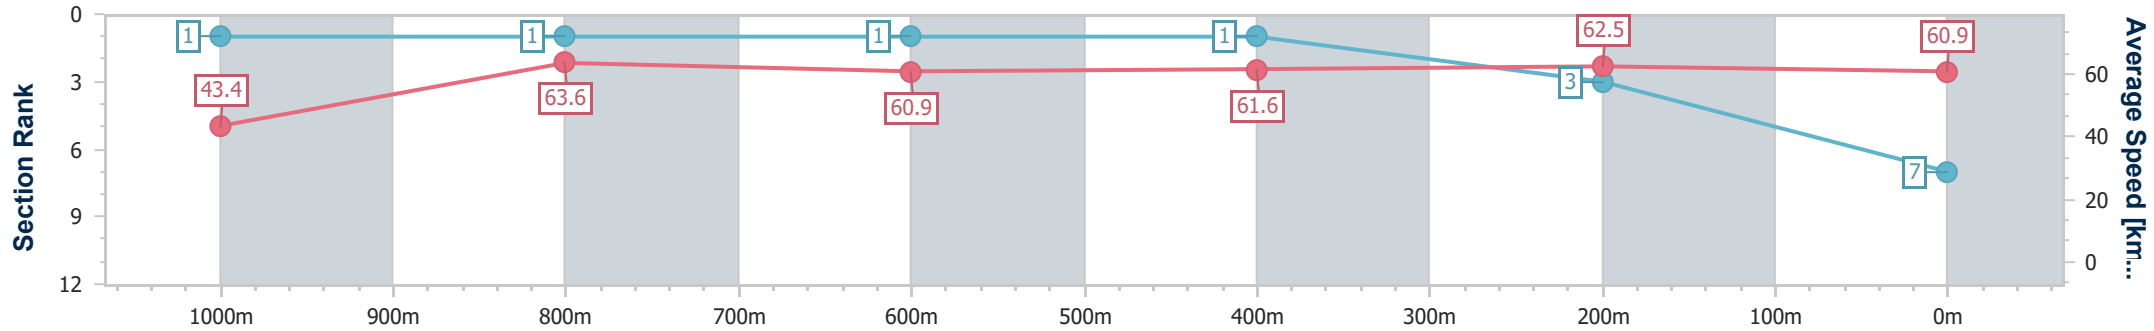

- [] Ranking at each section and finish
- .-.- No data available at this section
- NA No data available

Horse/Jockey Name	Dabildoya
Final Rank	7
Fastest Section Time (Section)	0:08.32 (Overall)
Top Speed [km/h] (Section)	64.7 (1000m)
Race State	Finished

Ipswich QLD Professional
 Race 2: WILPAK CHRISTMAS CIRCUS Maiden Handicap - 1100m

26 November 2022 - 13:28
 Track Rating: Soft 5, Weather: Fine, Rail Position: True Entire Course

Section	Overall	1000m	800m	600m	400m	200m
Section Times	1:06.34 [7] (0:08.32)	0:58.02 [1] (0:11.35)	0:46.67 [1] (0:11.78)	0:34.89 [1] (0:11.60)	0:23.29 [1] (0:11.50)	0:11.79 [3] (0:11.79)
Average Speed [km/h]	43.4	63.6	60.9	61.6	62.5	60.9
Top Speed [km/h]	63.7	64.7	62.2	62.7	63.3	63.0
Avg. Dist. to Rail [m]	9.7	2.2	1.0	1.2	0.9	0.2
Avg. Stride Freq. [Hz]	2.2	2.4	2.3	2.3	2.4	2.3
Avg. Stride Length [m]	5.4	7.4	7.2	7.4	7.4	7.3