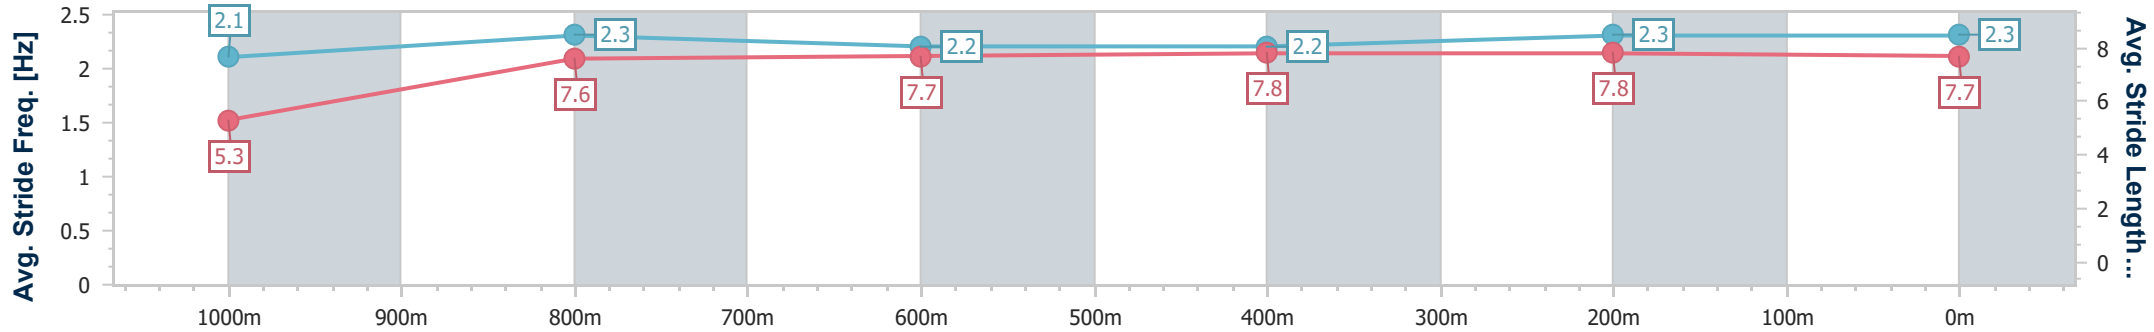

- [] Ranking at each section and finish
- .-.- No data available at this section
- NA No data available

Horse/Jockey Name	He's A Hotfoot
Final Rank	5
Fastest Section Time (Section)	0:08.84 (Overall)
Top Speed [km/h] (Section)	65.7 (1000m)
Race State	Finished

Ipswich QLD Professional
 Race 2: WILPAK CHRISTMAS CIRCUS Maiden Handicap - 1100m

26 November 2022 - 13:28

Track Rating: Soft 5, Weather: Fine, Rail Position: True Entire Course

Section	Overall	1000m	800m	600m	400m	200m								
Section Times	1:06.30 [5] (0:08.84)	0:57.46 [7] (0:11.29)	0:46.17 [6] (0:11.95)	0:34.22 [7] (0:11.57)	0:22.65 [7] (0:11.30)	0:11.35 [6] (0:11.35)								
Average Speed [km/h]	40.7	64.0	60.4	62.4	63.9	63.4								
Top Speed [km/h]	62.6	65.7	62.5	64.7	65.0	64.9								
Avg. Dist. to Rail [m]	5.8	1.6	0.6	0.5	2.0	5.0								
Avg. Stride Freq. [Hz]	2.1	2.3	2.2	2.2	2.3	2.3								
Avg. Stride Length [m]	5.3	7.6	7.7	7.8	7.8	7.7								