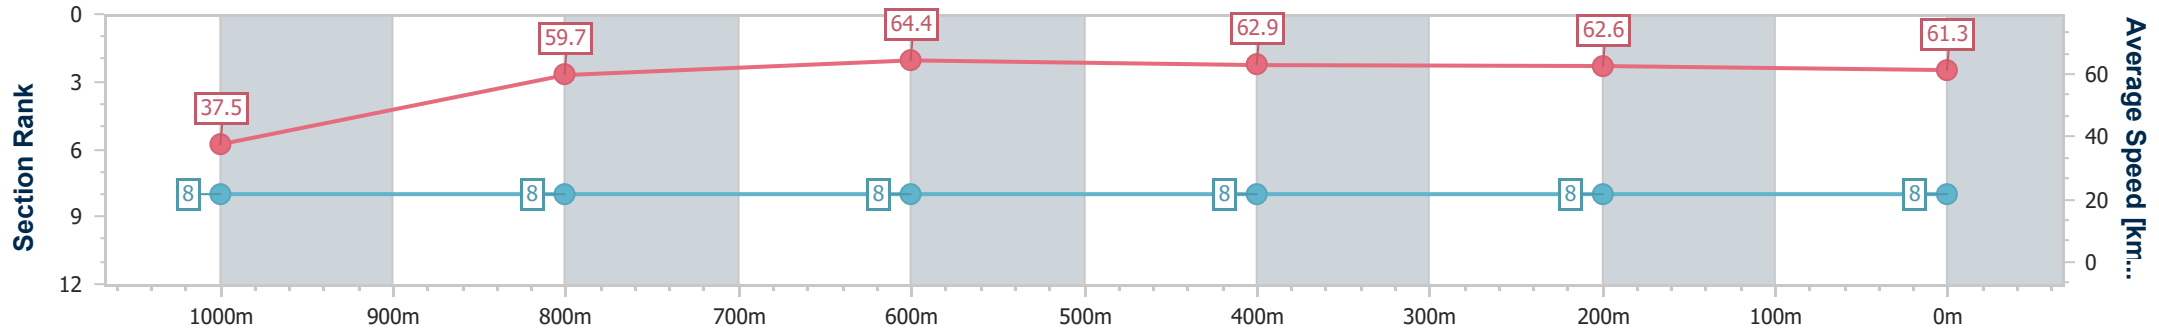

- [] Ranking at each section and finish
- .-.- No data available at this section
- NA No data available

Horse/Jockey Name	The Preacher
Final Rank	8
Fastest Section Time (Section)	0:09.63 (Overall)
Top Speed [km/h] (Section)	65.5 (800m)
Race State	Finished

Ipswich QLD Professional
 Race 2: WILPAK CHRISTMAS CIRCUS Maiden Handicap - 1100m
 26 November 2022 - 13:28
 Track Rating: Soft 5, Weather: Fine, Rail Position: True Entire Course

Section	Overall	1000m	800m	600m	400m	200m
Section Times	1:07.57 [8] (0:09.63)	0:57.94 [8] (0:12.05)	0:45.89 [8] (0:11.19)	0:34.70 [8] (0:11.46)	0:23.24 [8] (0:11.49)	0:11.75 [8] (0:11.75)
Average Speed [km/h]	37.5	59.7	64.4	62.9	62.6	61.3
Top Speed [km/h]	53.3	63.0	65.5	64.1	64.6	64.3
Avg. Dist. to Rail [m]	1.7	0.2	0.1	0.1	0.7	1.5
Avg. Stride Freq. [Hz]	2.0	2.2	2.4	2.3	2.3	2.3
Avg. Stride Length [m]	5.2	7.7	7.6	7.5	7.5	7.4

- [] Ranking at each section and finish
- .-.- No data available at this section
- NA No data available