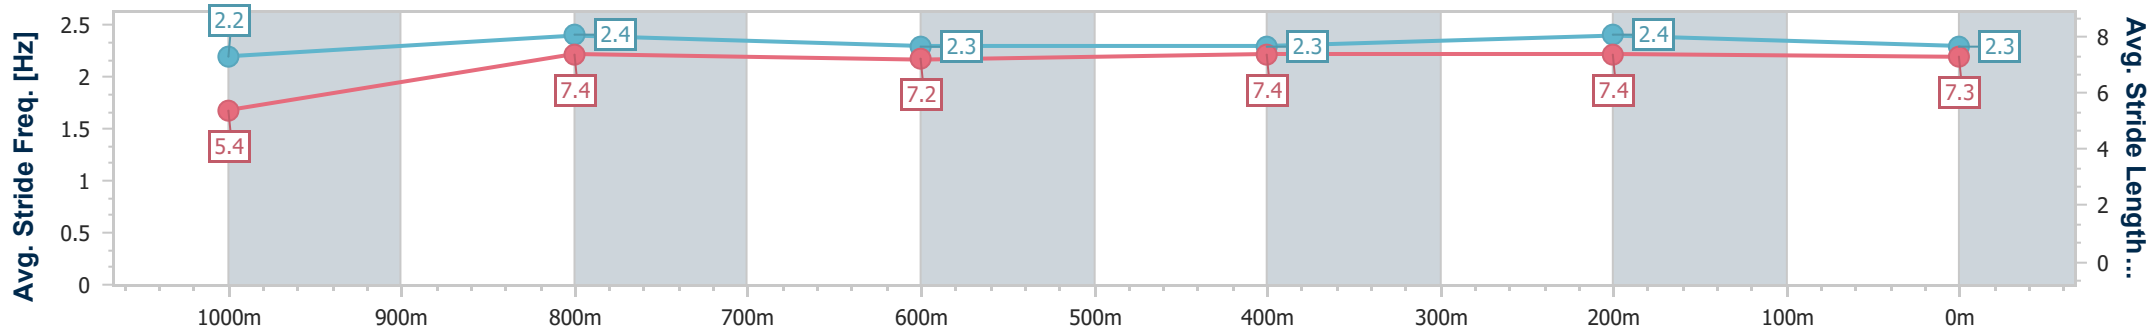

- [] Ranking at each section and finish
- .-.- No data available at this section
- NA No data available

Horse/Jockey Name	Dabildoya
Final Rank	7
Fastest Section Time (Section)	0:08.32 (Overall)
Top Speed [km/h] (Section)	64.7 (1000m)
Race State	Finished

Ipswich QLD Professional
 Race 2: WILPAK CHRISTMAS CIRCUS Maiden Handicap - 1100m

26 November 2022 - 13:28
 Track Rating: Soft 5, Weather: Fine, Rail Position: True Entire Course

Section	Overall	1000m	800m	600m	400m	200m
Section Times	1:06.34 [7] (0:08.32)	0:58.02 [1] (0:11.35)	0:46.67 [1] (0:11.78)	0:34.89 [1] (0:11.60)	0:23.29 [1] (0:11.50)	0:11.79 [3] (0:11.79)
Average Speed [km/h]	43.4	63.6	60.9	61.6	62.5	60.9
Top Speed [km/h]	63.7	64.7	62.2	62.7	63.3	63.0
Avg. Dist. to Rail [m]	9.7	2.2	1.0	1.2	0.9	0.2
Avg. Stride Freq. [Hz]	2.2	2.4	2.3	2.3	2.4	2.3
Avg. Stride Length [m]	5.4	7.4	7.2	7.4	7.4	7.3