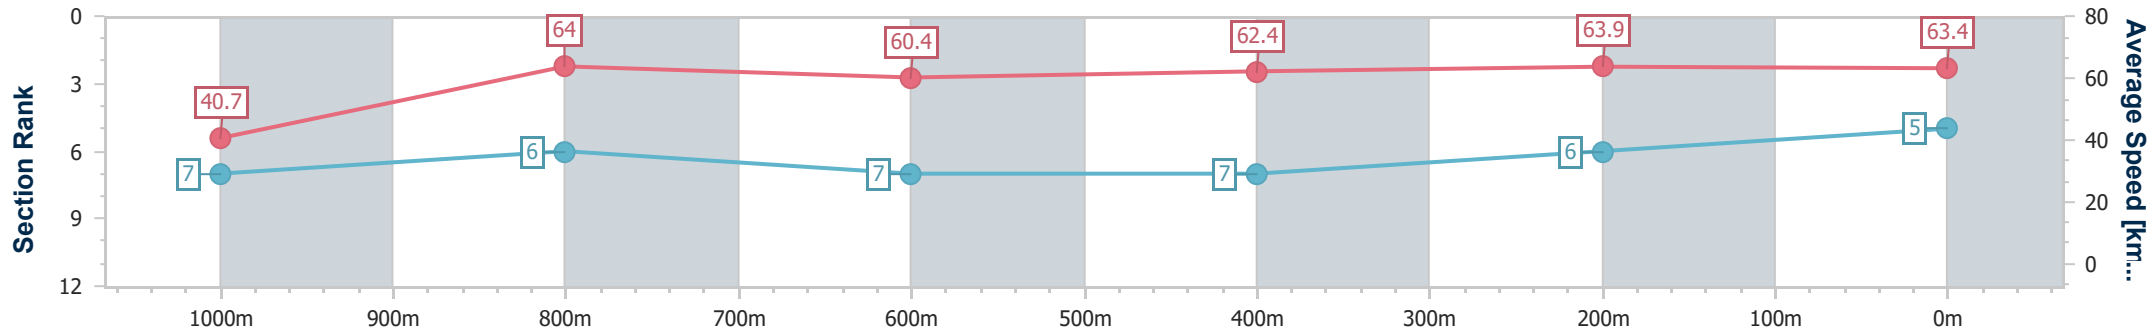

- [] Ranking at each section and finish
- .-.- No data available at this section
- NA No data available

Horse/Jockey Name	He's A Hotfoot
Final Rank	5
Fastest Section Time (Section)	0:08.84 (Overall)
Top Speed [km/h] (Section)	65.7 (1000m)
Race State	Finished

Ipswich QLD Professional
 Race 2: WILPAK CHRISTMAS CIRCUS Maiden Handicap - 1100m

26 November 2022 - 13:28

Track Rating: Soft 5, Weather: Fine, Rail Position: True Entire Course

Section	Overall	1000m	800m	600m	400m	200m								
Section Times	1:06.30 [5] (0:08.84)	0:57.46 [7] (0:11.29)	0:46.17 [6] (0:11.95)	0:34.22 [7] (0:11.57)	0:22.65 [7] (0:11.30)	0:11.35 [6] (0:11.35)								
Average Speed [km/h]	40.7	64.0	60.4	62.4	63.9	63.4								
Top Speed [km/h]	62.6	65.7	62.5	64.7	65.0	64.9								
Avg. Dist. to Rail [m]	5.8	1.6	0.6	0.5	2.0	5.0								
Avg. Stride Freq. [Hz]	2.1	2.3	2.2	2.2	2.3	2.3								
Avg. Stride Length [m]	5.3	7.6	7.7	7.8	7.8	7.7								