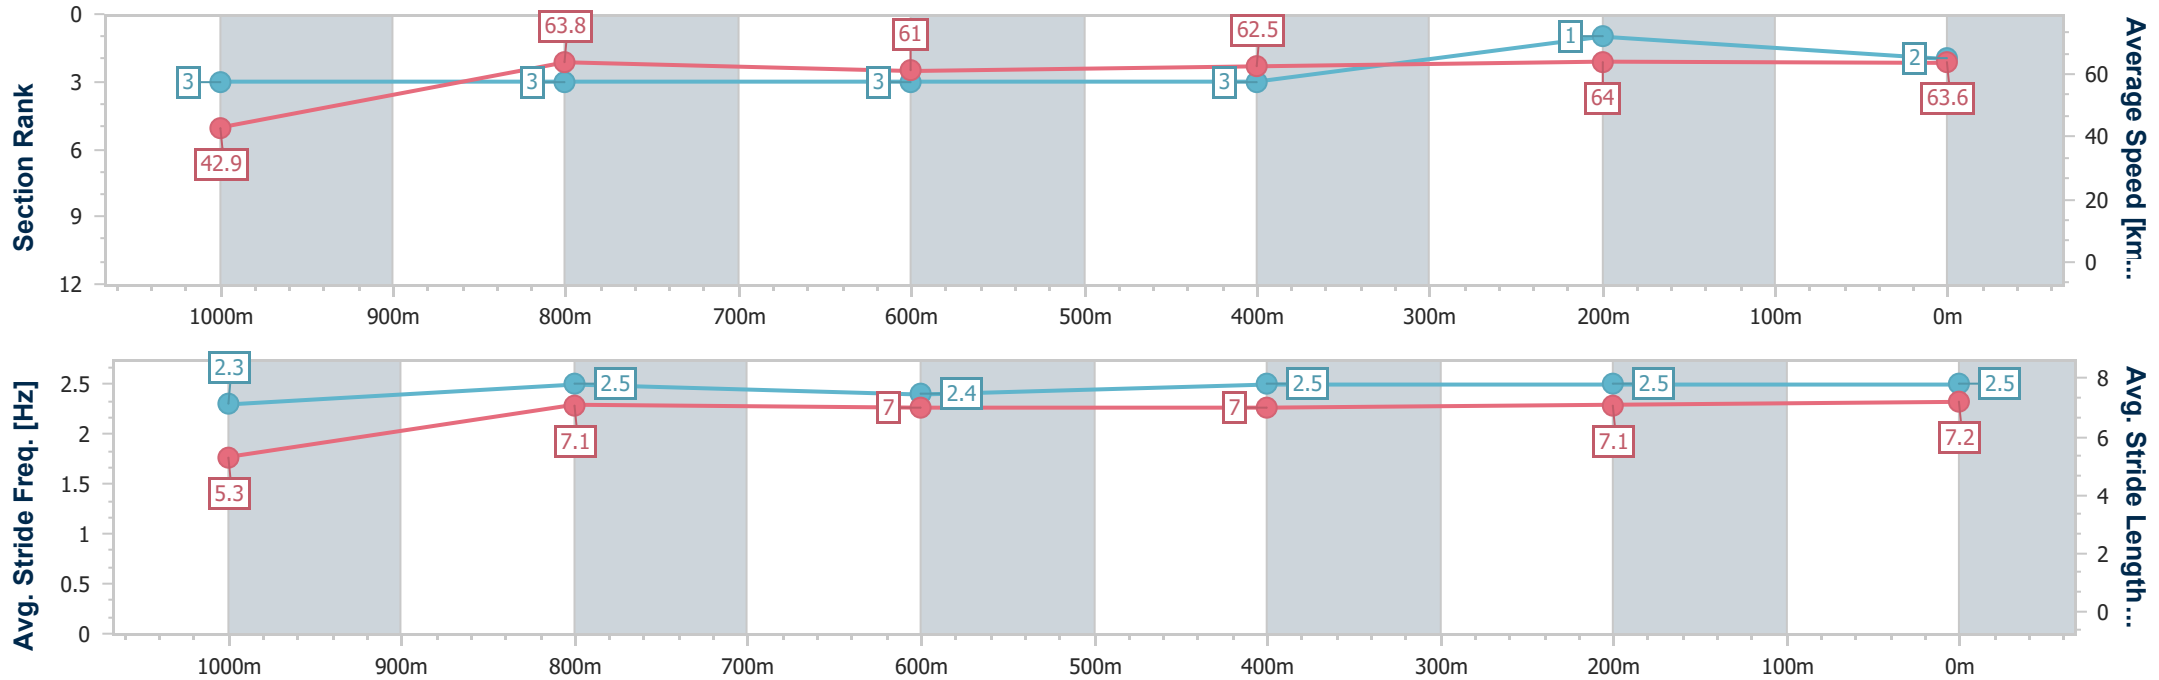

Horse/Jockey Name	Perfect Legacy
Final Rank	2
Fastest Section Time (Section)	0:08.39 (Overall)
Top Speed [km/h] (Section)	65.3 (1000m)
Race State	Finished

Ipswich QLD Professional
Race 2: WILPAK CHRISTMAS CIRCUS Maiden Handicap - 1100m

26 November 2022 - 13:28
Track Rating: Soft 5, Weather: Fine, Rail Position: True Entire Course

Section	Overall	1000m	800m	600m	400m	200m
Section Times	1:05.74 [2] (0:08.39)	0:57.35 [3] (0:11.35)	0:46.00 [3] (0:11.86)	0:34.14 [3] (0:11.58)	0:22.56 [3] (0:11.25)	0:11.31 [1] (0:11.31)
Average Speed [km/h]	42.9	63.8	61.0	62.5	64.0	63.6
Top Speed [km/h]	62.8	65.3	63.1	63.6	64.9	64.8
Avg. Dist. to Rail [m]	7.8	3.3	1.3	0.9	0.9	2.7
Avg. Stride Freq. [Hz]	2.3	2.5	2.4	2.5	2.5	2.5
Avg. Stride Length [m]	5.3	7.1	7.0	7.0	7.1	7.2

- [ ] Ranking at each section and finish
- -.-.- No data available at this section
- NA No data available