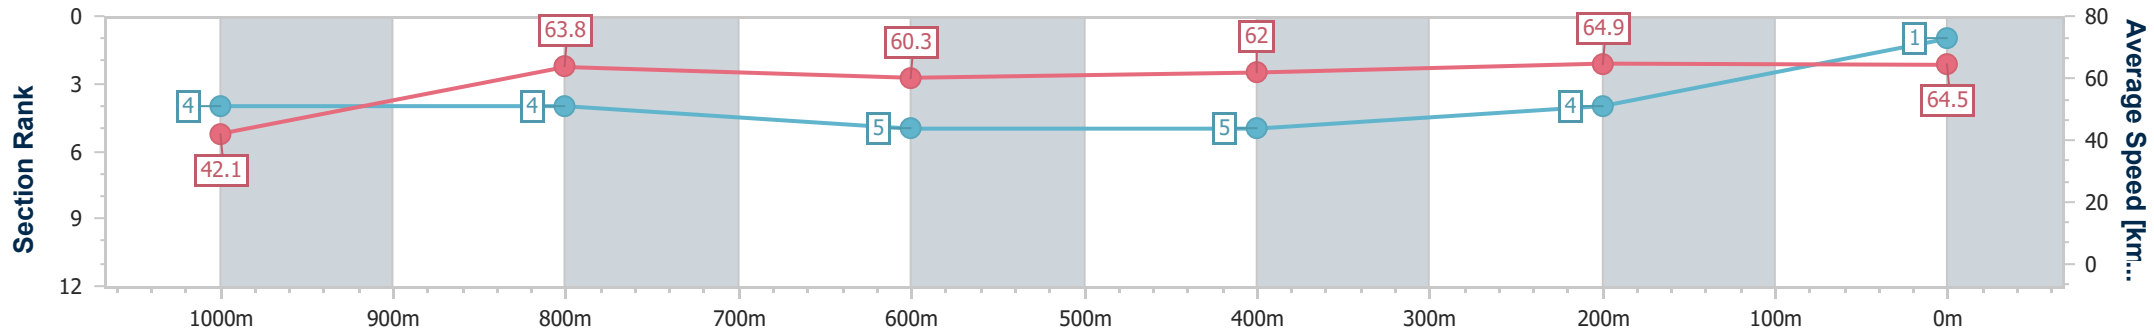

Horse/Jockey Name	Aquarius
Final Rank	1
Fastest Section Time (Section)	0:08.56 (Overall)
Top Speed [km/h] (Section)	65.5 (400m)
Race State	Finished

Ipswich QLD Professional
Race 2: WILPAK CHRISTMAS CIRCUS Maiden Handicap - 1100m

26 November 2022 - 13:28

Track Rating: Soft 5, Weather: Fine, Rail Position: True Entire Course

Section	Overall	1000m	800m	600m	400m	200m
Section Times	1:05.72 [1] (0:08.56)	0:57.16 [4] (0:11.29)	0:45.87 [4] (0:11.92)	0:33.95 [5] (0:11.63)	0:22.32 [5] (0:11.16)	0:11.16 [4] (0:11.16)
Average Speed [km/h]	42.1	63.8	60.3	62.0	64.9	64.5
Top Speed [km/h]	62.3	64.9	62.5	64.0	65.5	65.5
Avg. Dist. to Rail [m]	5.3	0.7	0.3	0.4	2.4	4.7
Avg. Stride Freq. [Hz]	2.2	2.4	2.3	2.3	2.3	2.3
Avg. Stride Length [m]	5.3	7.5	7.4	7.6	7.8	7.7

- [ ] Ranking at each section and finish
- -.-.- No data available at this section
- NA No data available