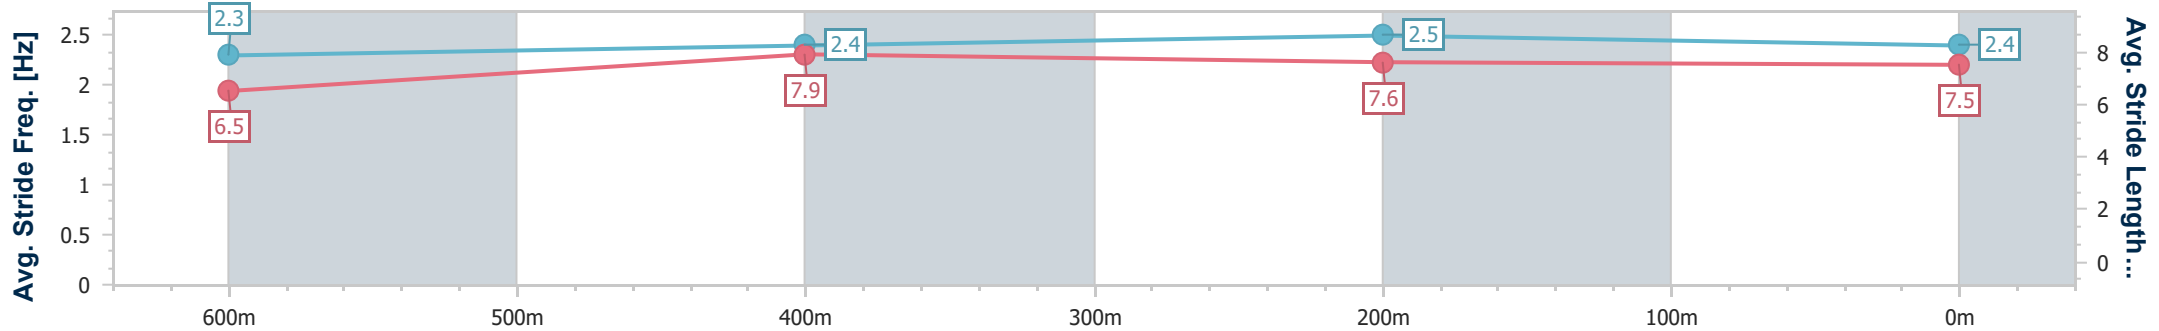

Horse/Jockey Name	I Am Fearless
Final Rank	5
Fastest Section Time (Section)	0:10.54 (600m)
Top Speed [km/h] (Section)	70.0 (600m)
Race State	Finished

Ipswich QLD Professional
Race 3: CARINA JUNIOR RUGBY LEAGUE BENCHMARK 62
Handicap - 800m

26 November 2022 - 14:08

Track Rating: Soft 5, Weather: Fine, Rail Position: True Entire Course

Section	Overall	600m	400m	200m
Section Times	0:45.70 [5] (0:13.46)	0:32.24 [2] (0:10.54)	0:21.70 [8] (0:10.70)	0:11.00 [5] (0:11.00)
Average Speed [km/h]	53.5	69.6	68.4	65.5
Top Speed [km/h]	69.2	70.0	69.0	67.5
Avg. Dist. to Rail [m]	12.9	7.1	3.9	4.3
Avg. Stride Freq. [Hz]	2.3	2.4	2.5	2.4
Avg. Stride Length [m]	6.5	7.9	7.6	7.5

- [ ] Ranking at each section and finish
- -.-.- No data available at this section
- NA No data available