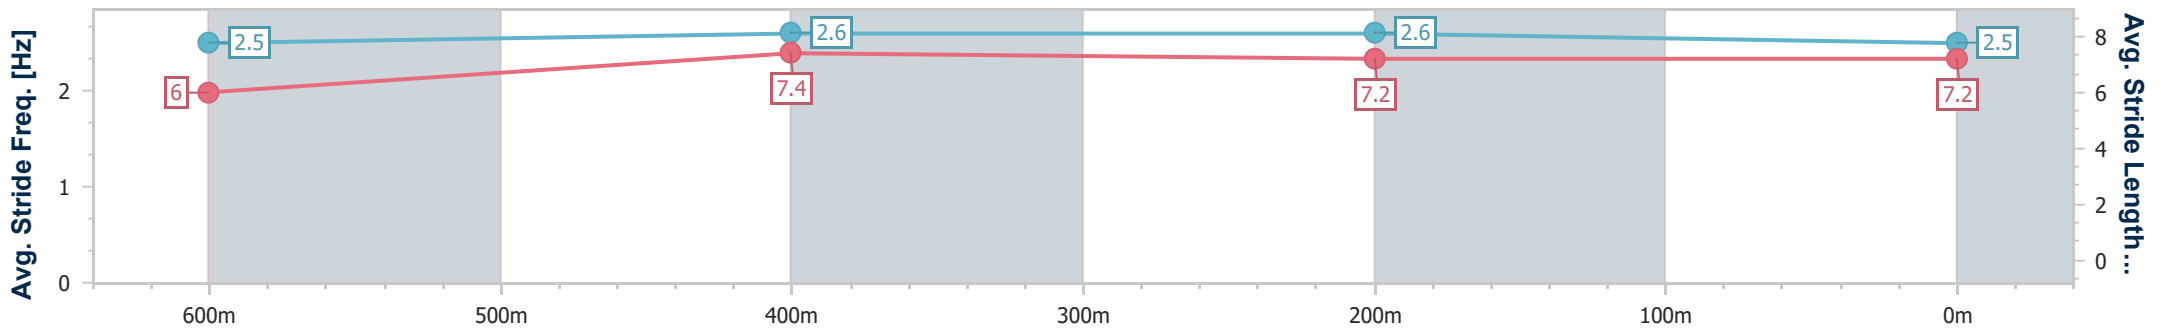

Horse/Jockey Name	Dream Weaving
Final Rank	2
Fastest Section Time (Section)	0:10.10 (600m)
Top Speed [km/h] (Section)	71.6 (600m)
Race State	Finished

Ipswich QLD Professional
Race 3: CARINA JUNIOR RUGBY LEAGUE BENCHMARK 62
Handicap - 800m

26 November 2022 - 14:08

Track Rating: Soft 5, Weather: Fine, Rail Position: True Entire Course

Section	Overall	600m	400m	200m
Section Times	0:45.23 [2] (0:13.59)	0:31.64 [4] (0:10.10)	0:21.54 [2] (0:10.51)	0:11.03 [1] (0:11.03)
Average Speed [km/h]	52.9	70.7	67.4	65.3
Top Speed [km/h]	70.6	71.6	69.6	67.0
Avg. Dist. to Rail [m]	8.8	3.6	2.2	0.2
Avg. Stride Freq. [Hz]	2.5	2.6	2.6	2.5
Avg. Stride Length [m]	6.0	7.4	7.2	7.2

- [ ] Ranking at each section and finish
- -.-.- No data available at this section
- NA No data available