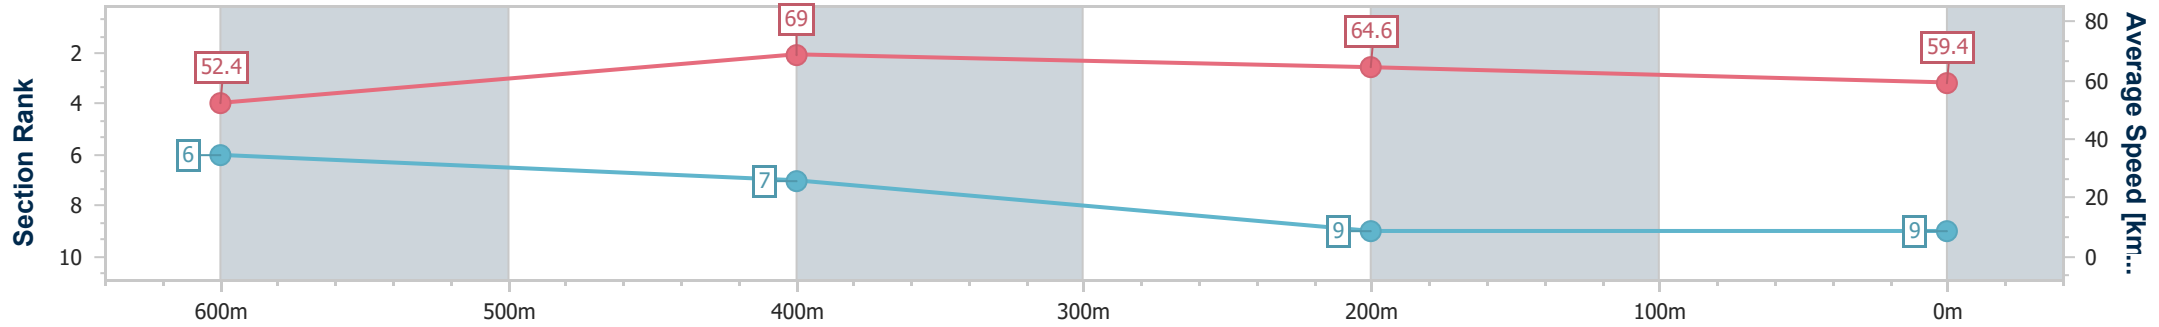

Horse/Jockey Name	Graciede
Final Rank	9
Fastest Section Time (Section)	0:10.40 (600m)
Top Speed [km/h] (Section)	70.5 (600m)
Race State	Finished

Ipswich QLD Professional
Race 3: CARINA JUNIOR RUGBY LEAGUE BENCHMARK 62
Handicap - 800m
26 November 2022 - 14:08
Track Rating: Soft 5, Weather: Fine, Rail Position: True Entire Course

Section	Overall	600m	400m	200m
Section Times	0:47.33 [9] (0:13.74)	0:33.59 [6] (0:10.40)	0:23.19 [7] (0:11.06)	0:12.13 [9] (0:12.13)
Average Speed [km/h]	52.4	69.0	64.6	59.4
Top Speed [km/h]	68.3	70.5	67.7	62.4
Avg. Dist. to Rail [m]	7.5	2.8	1.8	0.9
Avg. Stride Freq. [Hz]	2.5	2.6	2.3	2.4
Avg. Stride Length [m]	5.9	7.2	7.7	6.8

- [ ] Ranking at each section and finish
- -.-.- No data available at this section
- NA No data available