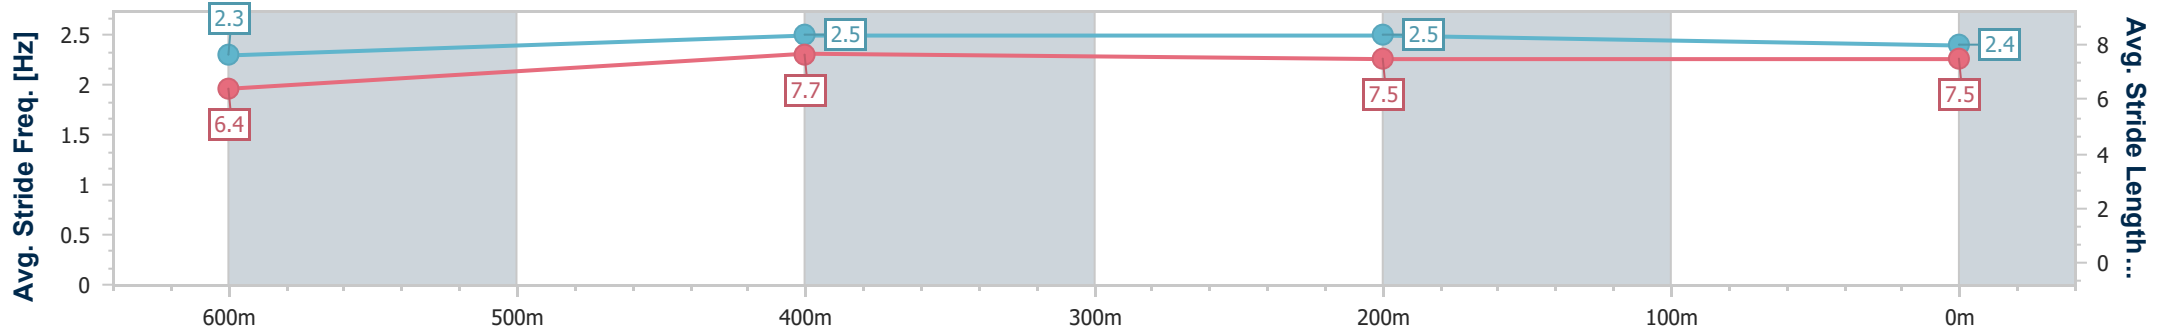

Horse/Jockey Name	Brazetti
Final Rank	4
Fastest Section Time (Section)	0:10.28 (600m)
Top Speed [km/h] (Section)	70.7 (600m)
Race State	Finished

Ipswich QLD Professional
Race 3: CARINA JUNIOR RUGBY LEAGUE BENCHMARK 62
Handicap - 800m

26 November 2022 - 14:08

Track Rating: Soft 5, Weather: Fine, Rail Position: True Entire Course

Section	Overall	600m	400m	200m
Section Times	0:45.66 [4] (0:13.64)	0:32.02 [5] (0:10.28)	0:21.74 [4] (0:10.68)	0:11.06 [4] (0:11.06)
Average Speed [km/h]	52.8	69.8	67.0	65.1
Top Speed [km/h]	70.1	70.7	68.7	68.1
Avg. Dist. to Rail [m]	4.2	1.9	1.6	0.6
Avg. Stride Freq. [Hz]	2.3	2.5	2.5	2.4
Avg. Stride Length [m]	6.4	7.7	7.5	7.5

- [ ] Ranking at each section and finish
- -.-.- No data available at this section
- NA No data available