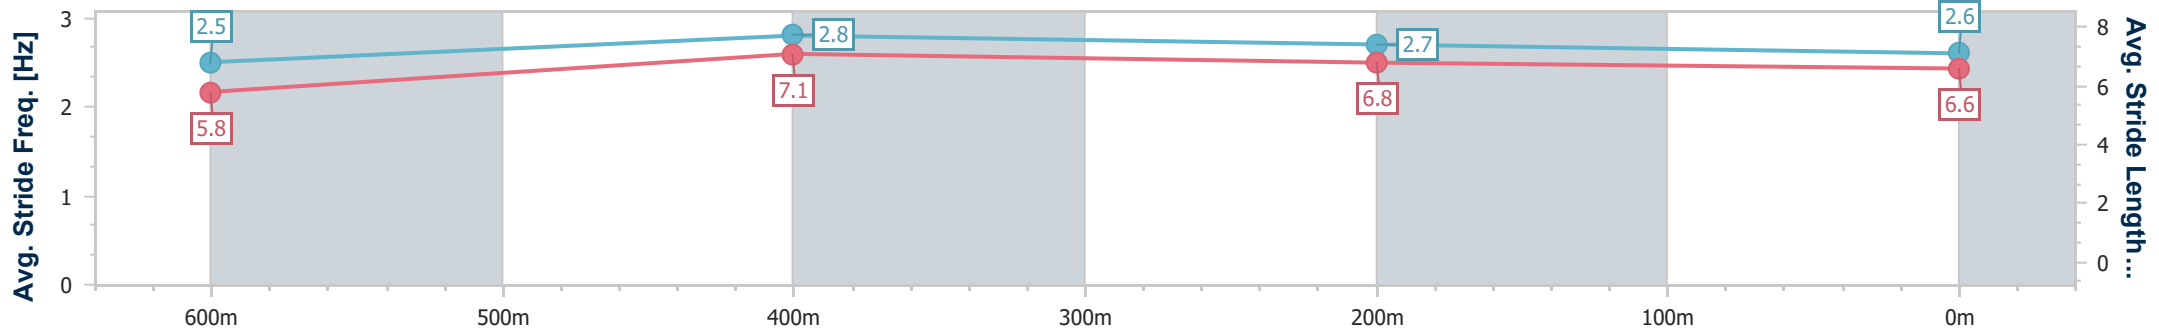

Horse/Jockey Name	Lively Lass
Final Rank	7
Fastest Section Time (Section)	0:10.26 (600m)
Top Speed [km/h] (Section)	71.7 (600m)
Race State	Finished

Ipswich QLD Professional
Race 3: CARINA JUNIOR RUGBY LEAGUE BENCHMARK 62
Handicap - 800m

26 November 2022 - 14:08

Track Rating: Soft 5, Weather: Fine, Rail Position: True Entire Course

Section	Overall	600m	400m	200m
Section Times	0:46.61 [7] (0:13.76)	0:32.85 [8] (0:10.26)	0:22.59 [6] (0:11.00)	0:11.59 [8] (0:11.59)
Average Speed [km/h]	52.2	70.6	65.8	62.1
Top Speed [km/h]	71.7	71.7	68.3	64.2
Avg. Dist. to Rail [m]	9.4	3.1	1.6	3.1
Avg. Stride Freq. [Hz]	2.5	2.8	2.7	2.6
Avg. Stride Length [m]	5.8	7.1	6.8	6.6

- [ ] Ranking at each section and finish
- -.-.- No data available at this section
- NA No data available