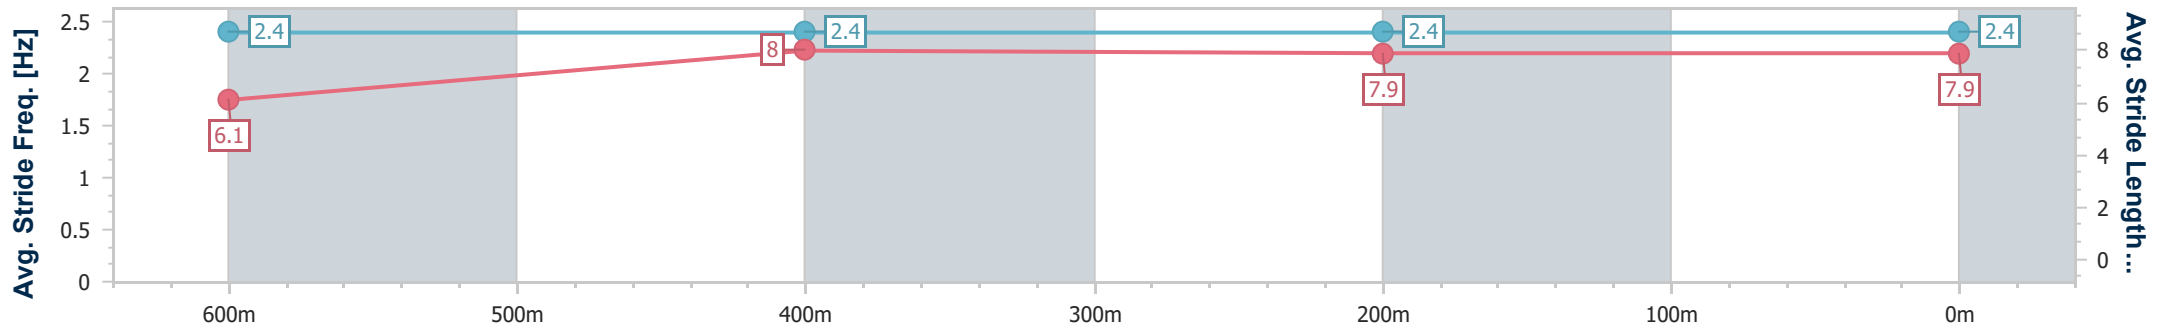

Horse/Jockey Name	Charged
Final Rank	6
Fastest Section Time (Section)	0:10.54 (600m)
Top Speed [km/h] (Section)	70.4 (400m)
Race State	Finished

Ipswich QLD Professional
Race 3: CARINA JUNIOR RUGBY LEAGUE BENCHMARK 62
Handicap - 800m

26 November 2022 - 14:08

Track Rating: Soft 5, Weather: Fine, Rail Position: True Entire Course

Section	Overall	600m	400m	200m
Section Times	0:45.75 [6] (0:13.81)	0:31.94 [9] (0:10.54)	0:21.40 [9] (0:10.65)	0:10.75 [7] (0:10.75)
Average Speed [km/h]	52.2	69.1	68.1	67.0
Top Speed [km/h]	67.2	70.3	70.4	70.3
Avg. Dist. to Rail [m]	12.1	5.6	2.7	5.0
Avg. Stride Freq. [Hz]	2.4	2.4	2.4	2.4
Avg. Stride Length [m]	6.1	8.0	7.9	7.9

- [ ] Ranking at each section and finish
- -.-.- No data available at this section
- NA No data available