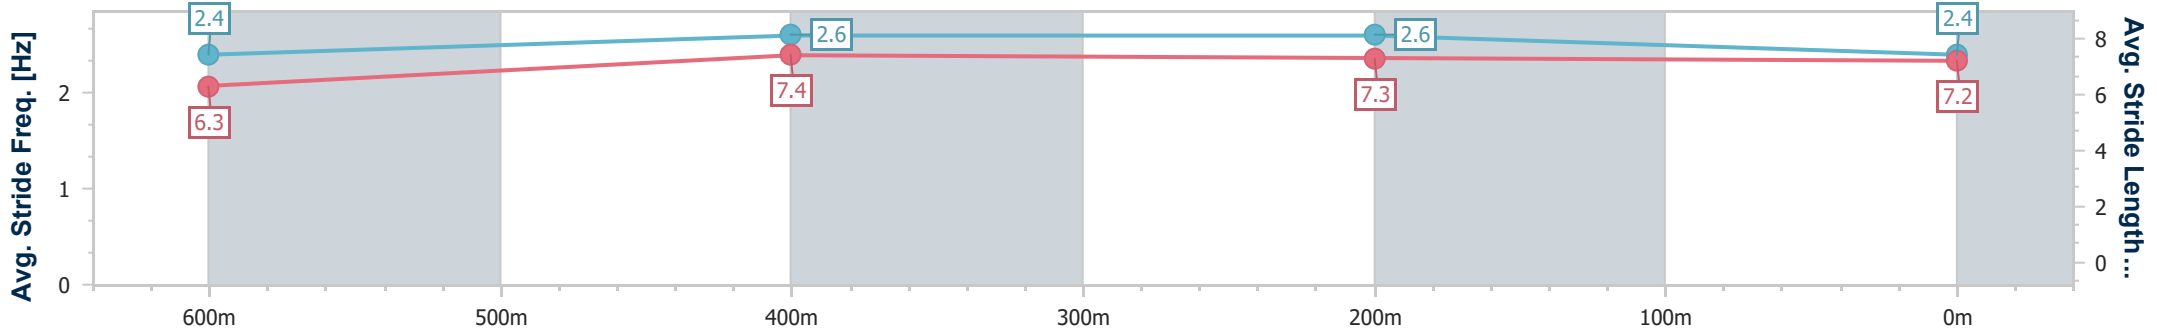

Horse/Jockey Name	Sheezasinga
Final Rank	3
Fastest Section Time (Section)	0:10.20 (600m)
Top Speed [km/h] (Section)	72.4 (600m)
Race State	Finished

Ipswich QLD Professional
Race 3: CARINA JUNIOR RUGBY LEAGUE BENCHMARK 62
Handicap - 800m

26 November 2022 - 14:08

Track Rating: Soft 5, Weather: Fine, Rail Position: True Entire Course

Section	Overall	600m	400m	200m
Section Times	0:45.46 [3] (0:13.32)	0:32.14 [1] (0:10.20)	0:21.94 [1] (0:10.67)	0:11.27 [2] (0:11.27)
Average Speed [km/h]	54.1	70.7	67.2	63.9
Top Speed [km/h]	69.5	72.4	68.4	66.5
Avg. Dist. to Rail [m]	5.7	2.4	0.5	0.6
Avg. Stride Freq. [Hz]	2.4	2.6	2.6	2.4
Avg. Stride Length [m]	6.3	7.4	7.3	7.2

- [ ] Ranking at each section and finish
- -.-.- No data available at this section
- NA No data available