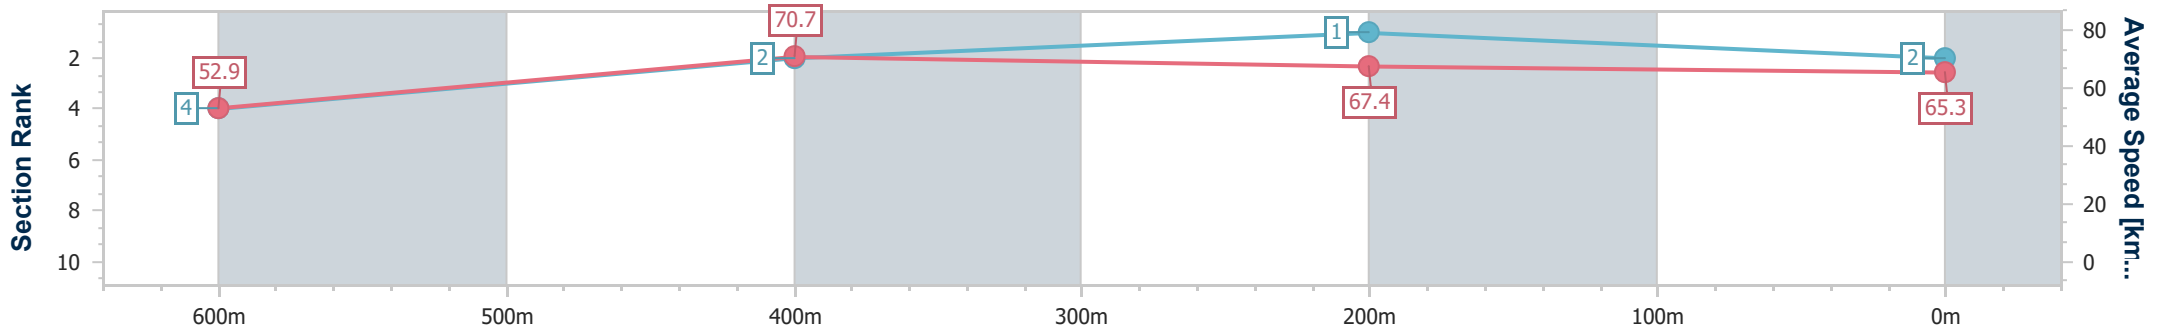

Horse/Jockey Name	Dream Weaving
Final Rank	2
Fastest Section Time (Section)	0:10.10 (600m)
Top Speed [km/h] (Section)	71.6 (600m)
Race State	Finished

Ipswich QLD Professional
Race 3: CARINA JUNIOR RUGBY LEAGUE BENCHMARK 62
Handicap - 800m

26 November 2022 - 14:08

Track Rating: Soft 5, Weather: Fine, Rail Position: True Entire Course

Section	Overall	600m	400m	200m
Section Times	0:45.23 [2] (0:13.59)	0:31.64 [4] (0:10.10)	0:21.54 [2] (0:10.51)	0:11.03 [1] (0:11.03)
Average Speed [km/h]	52.9	70.7	67.4	65.3
Top Speed [km/h]	70.6	71.6	69.6	67.0
Avg. Dist. to Rail [m]	8.8	3.6	2.2	0.2
Avg. Stride Freq. [Hz]	2.5	2.6	2.6	2.5
Avg. Stride Length [m]	6.0	7.4	7.2	7.2

- [ ] Ranking at each section and finish
- -.-.- No data available at this section
- NA No data available