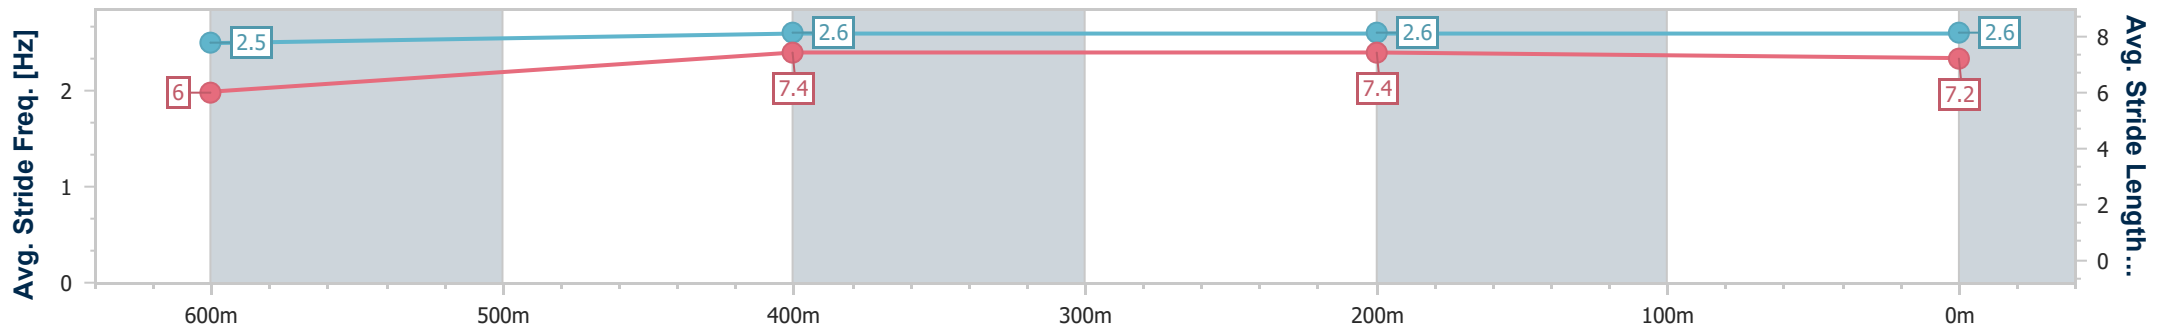

26 November 2022 - 14:08

Track Rating: Soft 5, Weather: Fine, Rail Position: True Entire Course

Section	Overall	600m	400m	200m
Section Times	0:45.20 [1] (0:13.63)	0:31.57 [3] (0:10.31)	0:21.26 [3] (0:10.49)	0:10.77 [3] (0:10.77)
Average Speed [km/h]	52.9	69.7	68.5	66.9
Top Speed [km/h]	69.4	71.1	70.1	69.1
Avg. Dist. to Rail [m]	7.4	2.5	1.2	3.4
Avg. Stride Freq. [Hz]	2.5	2.6	2.6	2.6
Avg. Stride Length [m]	6.0	7.4	7.4	7.2