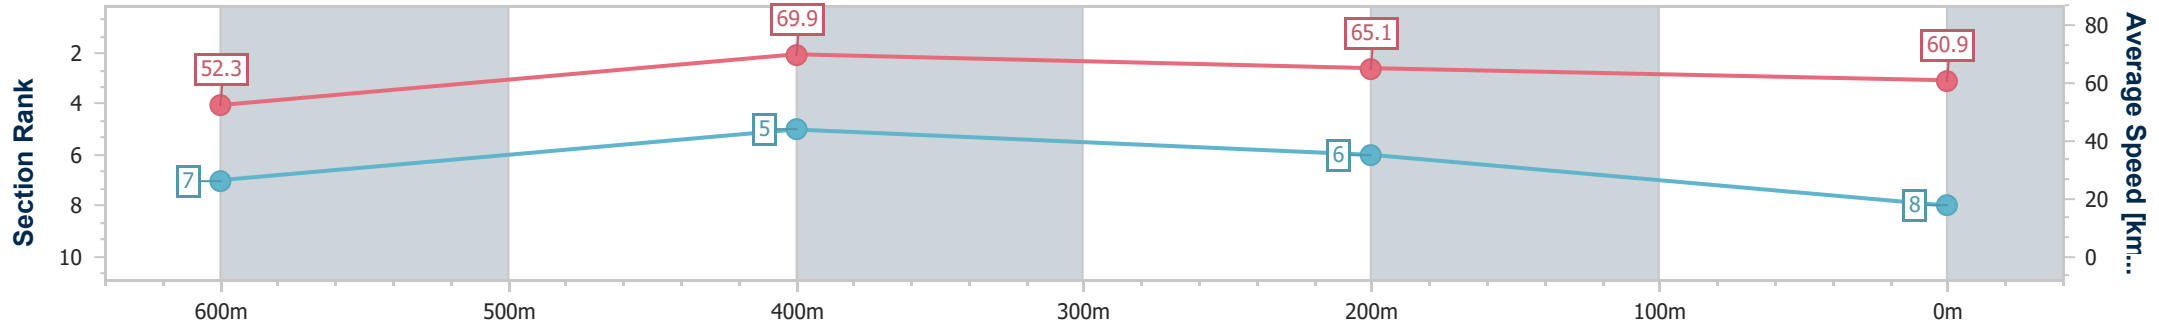

Horse/Jockey Name	Better Rush
Final Rank	8
Fastest Section Time (Section)	0:10.18 (600m)
Top Speed [km/h] (Section)	71.5 (600m)
Race State	Finished

Ipswich QLD Professional
Race 3: CARINA JUNIOR RUGBY LEAGUE BENCHMARK 62
Handicap - 800m

26 November 2022 - 14:08

Track Rating: Soft 5, Weather: Fine, Rail Position: True Entire Course

Section	Overall	600m	400m	200m
Section Times	0:46.74 [8] (0:13.78)	0:32.96 [7] (0:10.18)	0:22.78 [5] (0:10.94)	0:11.84 [6] (0:11.84)
Average Speed [km/h]	52.3	69.9	65.1	60.9
Top Speed [km/h]	69.3	71.5	68.5	63.3
Avg. Dist. to Rail [m]	4.3	3.2	1.6	0.9
Avg. Stride Freq. [Hz]	2.5	2.7	2.6	2.5
Avg. Stride Length [m]	5.8	7.0	7.0	6.8

- [ ] Ranking at each section and finish
- -.-.- No data available at this section
- NA No data available