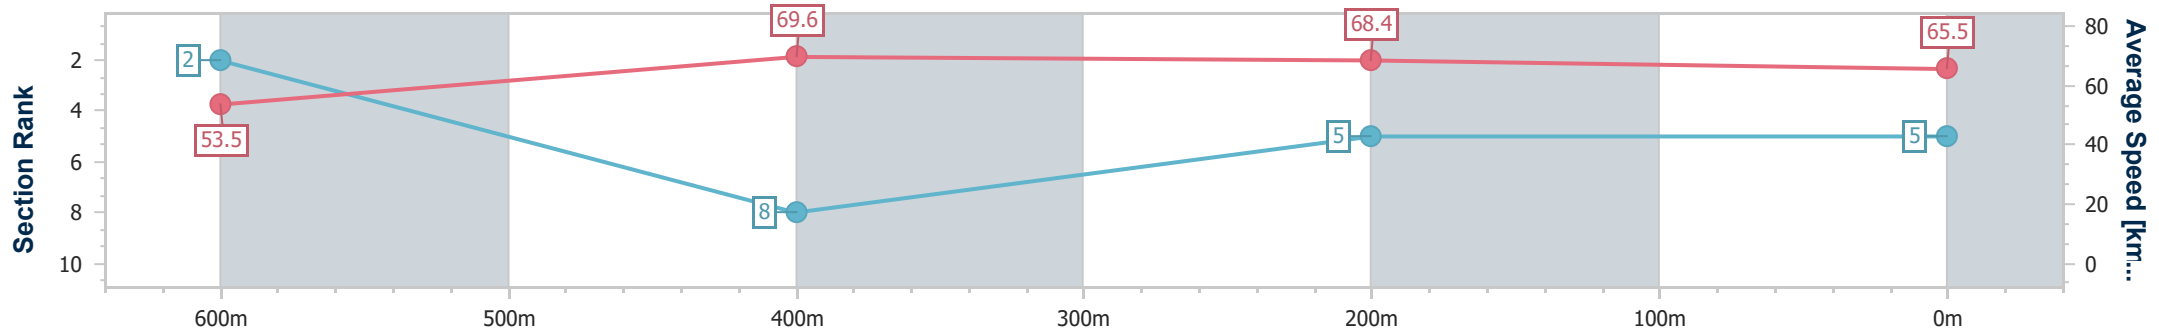

Horse/Jockey Name	I Am Fearless
Final Rank	5
Fastest Section Time (Section)	0:10.54 (600m)
Top Speed [km/h] (Section)	70.0 (600m)
Race State	Finished

Ipswich QLD Professional
Race 3: CARINA JUNIOR RUGBY LEAGUE BENCHMARK 62
Handicap - 800m

26 November 2022 - 14:08

Track Rating: Soft 5, Weather: Fine, Rail Position: True Entire Course

Section	Overall	600m	400m	200m
Section Times	0:45.70 [5] (0:13.46)	0:32.24 [2] (0:10.54)	0:21.70 [8] (0:10.70)	0:11.00 [5] (0:11.00)
Average Speed [km/h]	53.5	69.6	68.4	65.5
Top Speed [km/h]	69.2	70.0	69.0	67.5
Avg. Dist. to Rail [m]	12.9	7.1	3.9	4.3
Avg. Stride Freq. [Hz]	2.3	2.4	2.5	2.4
Avg. Stride Length [m]	6.5	7.9	7.6	7.5

- [ ] Ranking at each section and finish
- -.-.- No data available at this section
- NA No data available