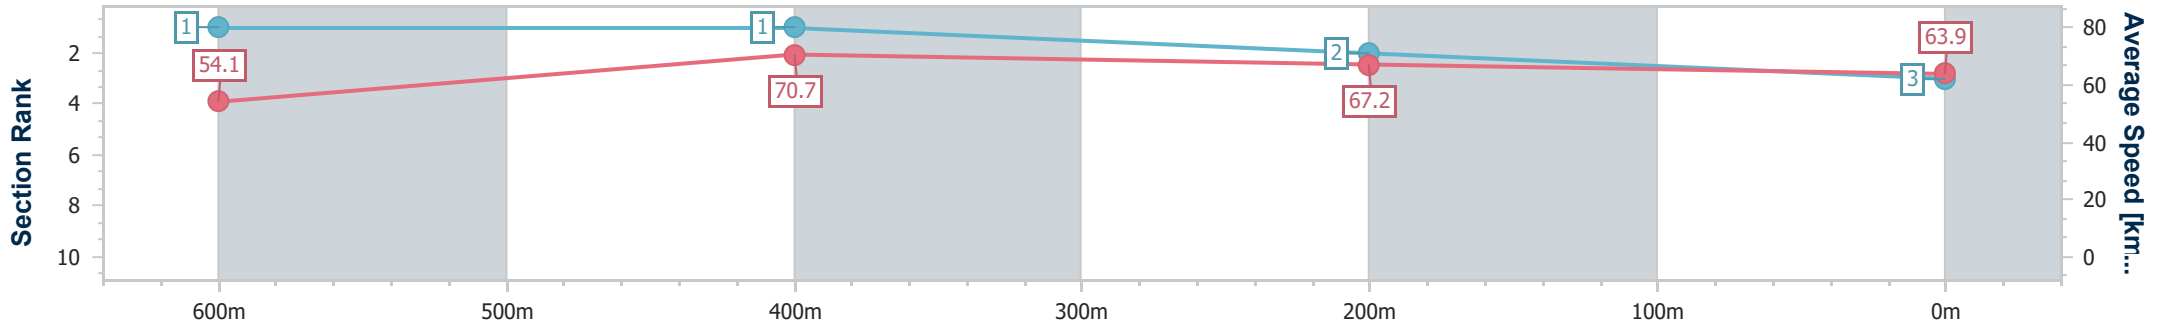

Horse/Jockey Name	Sheezasinga
Final Rank	3
Fastest Section Time (Section)	0:10.20 (600m)
Top Speed [km/h] (Section)	72.4 (600m)
Race State	Finished

Ipswich QLD Professional
Race 3: CARINA JUNIOR RUGBY LEAGUE BENCHMARK 62
Handicap - 800m

26 November 2022 - 14:08

Track Rating: Soft 5, Weather: Fine, Rail Position: True Entire Course

Section	Overall	600m	400m	200m
Section Times	0:45.46 [3] (0:13.32)	0:32.14 [1] (0:10.20)	0:21.94 [1] (0:10.67)	0:11.27 [2] (0:11.27)
Average Speed [km/h]	54.1	70.7	67.2	63.9
Top Speed [km/h]	69.5	72.4	68.4	66.5
Avg. Dist. to Rail [m]	5.7	2.4	0.5	0.6
Avg. Stride Freq. [Hz]	2.4	2.6	2.6	2.4
Avg. Stride Length [m]	6.3	7.4	7.3	7.2

- [ ] Ranking at each section and finish
- -.-.- No data available at this section
- NA No data available