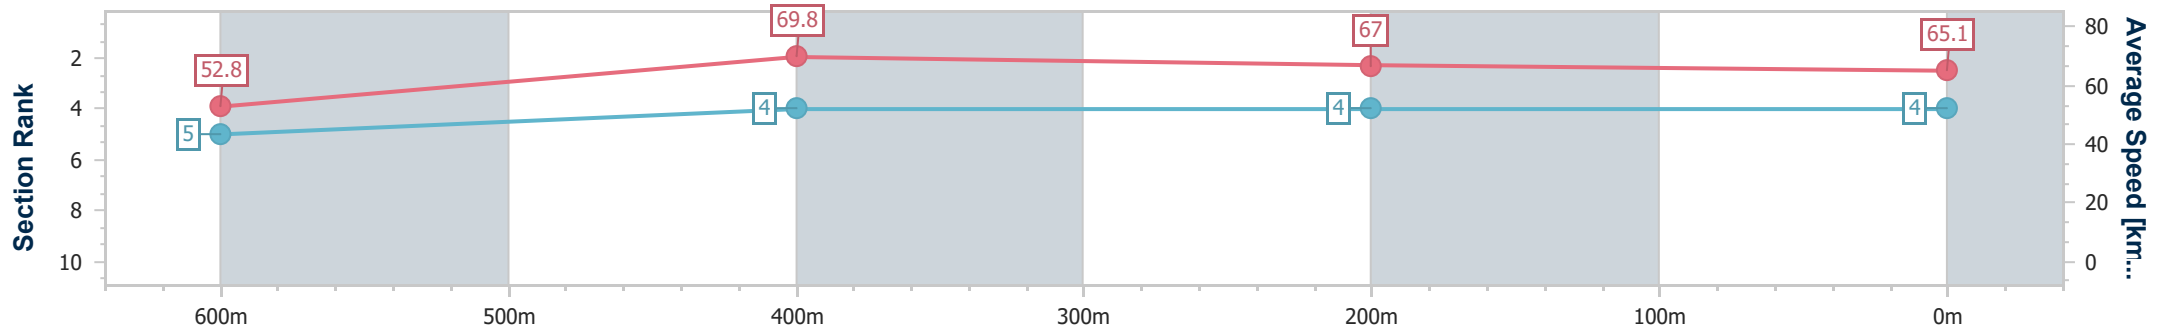

Horse/Jockey Name	Brazetti
Final Rank	4
Fastest Section Time (Section)	0:10.28 (600m)
Top Speed [km/h] (Section)	70.7 (600m)
Race State	Finished

Ipswich QLD Professional
Race 3: CARINA JUNIOR RUGBY LEAGUE BENCHMARK 62
Handicap - 800m

26 November 2022 - 14:08

Track Rating: Soft 5, Weather: Fine, Rail Position: True Entire Course

Section	Overall	600m	400m	200m
Section Times	0:45.66 [4] (0:13.64)	0:32.02 [5] (0:10.28)	0:21.74 [4] (0:10.68)	0:11.06 [4] (0:11.06)
Average Speed [km/h]	52.8	69.8	67.0	65.1
Top Speed [km/h]	70.1	70.7	68.7	68.1
Avg. Dist. to Rail [m]	4.2	1.9	1.6	0.6
Avg. Stride Freq. [Hz]	2.3	2.5	2.5	2.4
Avg. Stride Length [m]	6.4	7.7	7.5	7.5

- [ ] Ranking at each section and finish
- -.-.- No data available at this section
- NA No data available