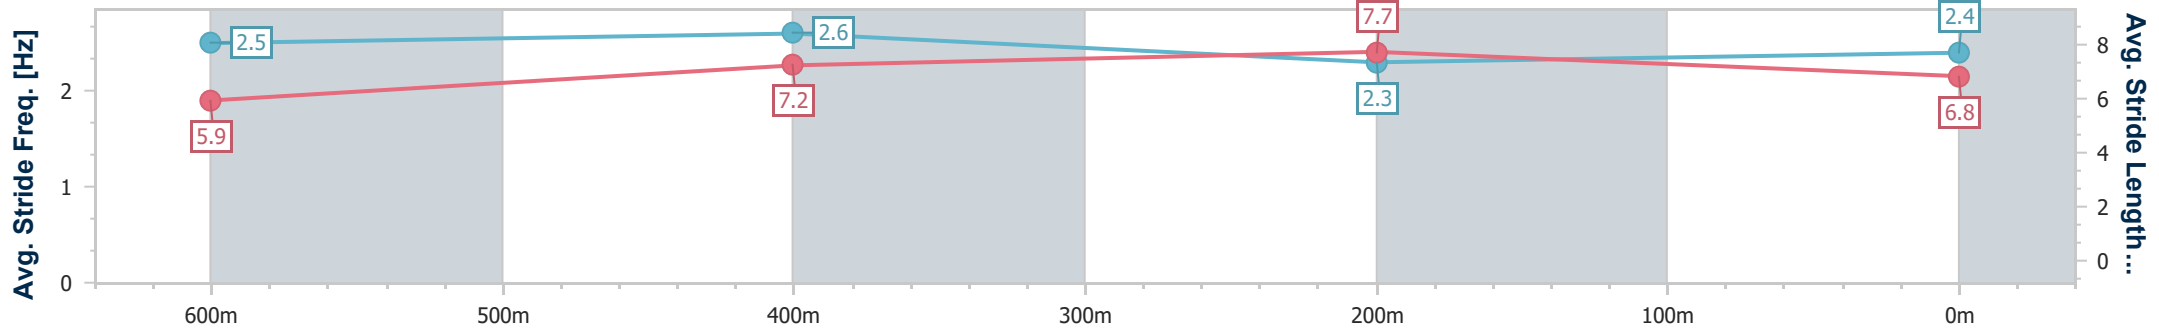

Ipswich QLD Professional
 Race 3: CARINA JUNIOR RUGBY LEAGUE BENCHMARK 62
 Handicap - 800m

26 November 2022 - 14:08

Track Rating: Soft 5, Weather: Fine, Rail Position: True Entire Course

Section	Overall	600m	400m	200m
Section Times	0:46.74 [8] (0:13.78)	0:32.96 [7] (0:10.18)	0:22.78 [5] (0:10.94)	0:11.84 [6] (0:11.84)
Average Speed [km/h]	52.3	69.9	65.1	60.9
Top Speed [km/h]	69.3	71.5	68.5	63.3
Avg. Dist. to Rail [m]	4.3	3.2	1.6	0.9
Avg. Stride Freq. [Hz]	2.5	2.7	2.6	2.5
Avg. Stride Length [m]	5.8	7.0	7.0	6.8

- [] Ranking at each section and finish
- .-.- No data available at this section
- NA No data available

Horse/Jockey Name	Graciede
Final Rank	9
Fastest Section Time (Section)	0:10.40 (600m)
Top Speed [km/h] (Section)	70.5 (600m)
Race State	Finished

Ipswich QLD Professional
 Race 3: CARINA JUNIOR RUGBY LEAGUE BENCHMARK 62
 Handicap - 800m
 26 November 2022 - 14:08
 Track Rating: Soft 5, Weather: Fine, Rail Position: True Entire Course

Section	Overall	600m	400m	200m
Section Times	0:47.33 [9] (0:13.74)	0:33.59 [6] (0:10.40)	0:23.19 [7] (0:11.06)	0:12.13 [9] (0:12.13)
Average Speed [km/h]	52.4	69.0	64.6	59.4
Top Speed [km/h]	68.3	70.5	67.7	62.4
Avg. Dist. to Rail [m]	7.5	2.8	1.8	0.9
Avg. Stride Freq. [Hz]	2.5	2.6	2.3	2.4
Avg. Stride Length [m]	5.9	7.2	7.7	6.8

- [] Ranking at each section and finish
- .-.- No data available at this section
- NA No data available