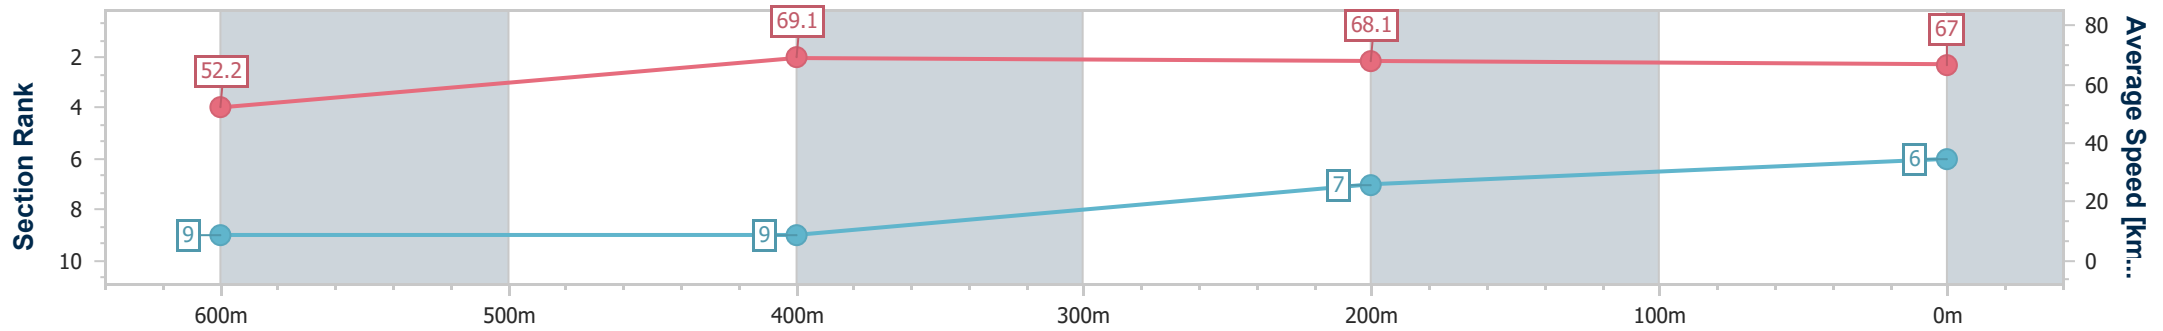

Horse/Jockey Name	Charged
Final Rank	6
Fastest Section Time (Section)	0:10.54 (600m)
Top Speed [km/h] (Section)	70.4 (400m)
Race State	Finished

Ipswich QLD Professional
Race 3: CARINA JUNIOR RUGBY LEAGUE BENCHMARK 62
Handicap - 800m

26 November 2022 - 14:08

Track Rating: Soft 5, Weather: Fine, Rail Position: True Entire Course

Section	Overall	600m	400m	200m
Section Times	0:45.75 [6] (0:13.81)	0:31.94 [9] (0:10.54)	0:21.40 [9] (0:10.65)	0:10.75 [7] (0:10.75)
Average Speed [km/h]	52.2	69.1	68.1	67.0
Top Speed [km/h]	67.2	70.3	70.4	70.3
Avg. Dist. to Rail [m]	12.1	5.6	2.7	5.0
Avg. Stride Freq. [Hz]	2.4	2.4	2.4	2.4
Avg. Stride Length [m]	6.1	8.0	7.9	7.9

- [ ] Ranking at each section and finish
- -.-.- No data available at this section
- NA No data available