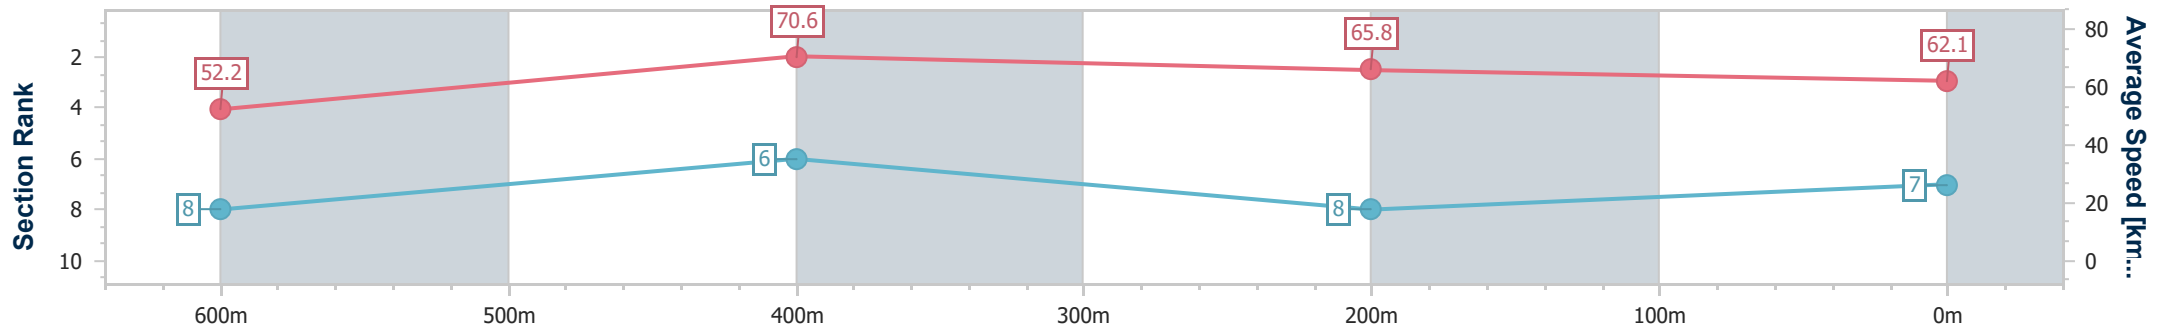

Horse/Jockey Name	Lively Lass
Final Rank	7
Fastest Section Time (Section)	0:10.26 (600m)
Top Speed [km/h] (Section)	71.7 (600m)
Race State	Finished

Ipswich QLD Professional
Race 3: CARINA JUNIOR RUGBY LEAGUE BENCHMARK 62
Handicap - 800m

26 November 2022 - 14:08

Track Rating: Soft 5, Weather: Fine, Rail Position: True Entire Course

Section	Overall	600m	400m	200m
Section Times	0:46.61 [7] (0:13.76)	0:32.85 [8] (0:10.26)	0:22.59 [6] (0:11.00)	0:11.59 [8] (0:11.59)
Average Speed [km/h]	52.2	70.6	65.8	62.1
Top Speed [km/h]	71.7	71.7	68.3	64.2
Avg. Dist. to Rail [m]	9.4	3.1	1.6	3.1
Avg. Stride Freq. [Hz]	2.5	2.8	2.7	2.6
Avg. Stride Length [m]	5.8	7.1	6.8	6.6

- [ ] Ranking at each section and finish
- -.-.- No data available at this section
- NA No data available