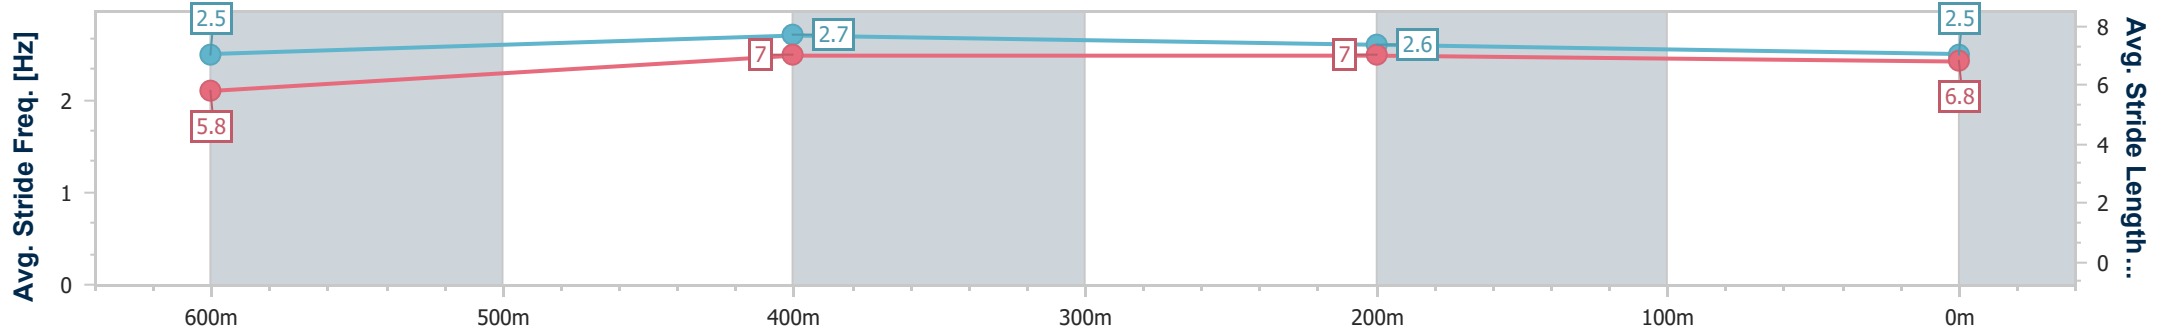

- [] Ranking at each section and finish
- .-.- No data available at this section
- NA No data available

Horse/Jockey Name	Better Rush
Final Rank	8
Fastest Section Time (Section)	0:10.18 (600m)
Top Speed [km/h] (Section)	71.5 (600m)
Race State	Finished

Ipswich QLD Professional
 Race 3: CARINA JUNIOR RUGBY LEAGUE BENCHMARK 62
 Handicap - 800m

26 November 2022 - 14:08

Track Rating: Soft 5, Weather: Fine, Rail Position: True Entire Course

Section	Overall	600m	400m	200m
Section Times	0:46.74 [8] (0:13.78)	0:32.96 [7] (0:10.18)	0:22.78 [5] (0:10.94)	0:11.84 [6] (0:11.84)
Average Speed [km/h]	52.3	69.9	65.1	60.9
Top Speed [km/h]	69.3	71.5	68.5	63.3
Avg. Dist. to Rail [m]	4.3	3.2	1.6	0.9
Avg. Stride Freq. [Hz]	2.5	2.7	2.6	2.5
Avg. Stride Length [m]	5.8	7.0	7.0	6.8