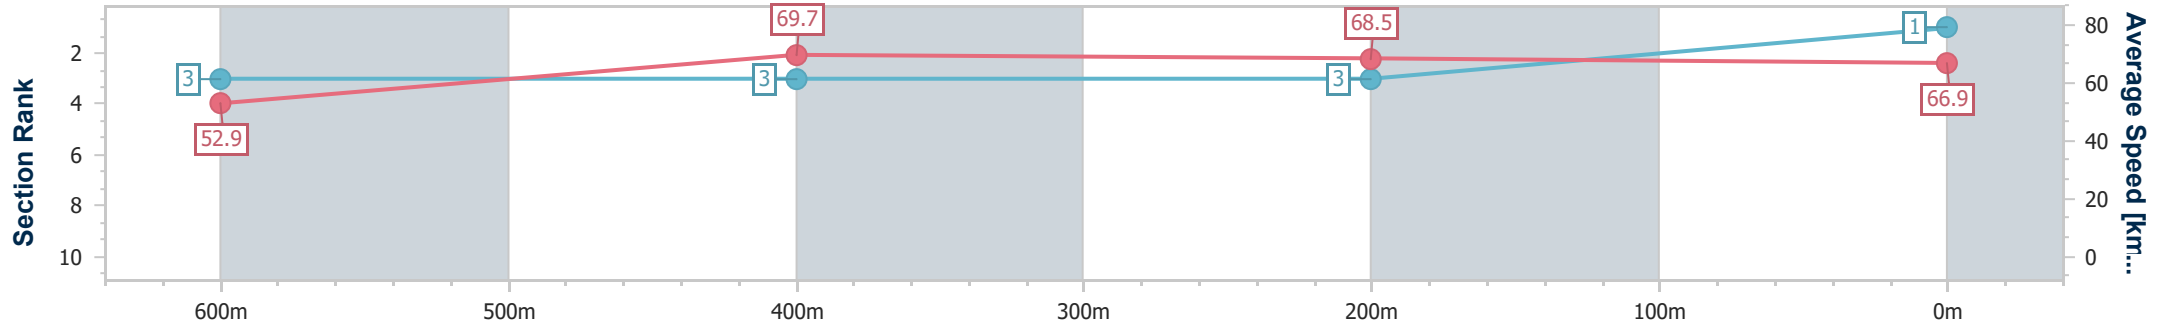

26 November 2022 - 14:08

Track Rating: Soft 5, Weather: Fine, Rail Position: True Entire Course

Section	Overall	600m	400m	200m
Section Times	0:45.20 [1] (0:13.63)	0:31.57 [3] (0:10.31)	0:21.26 [3] (0:10.49)	0:10.77 [3] (0:10.77)
Average Speed [km/h]	52.9	69.7	68.5	66.9
Top Speed [km/h]	69.4	71.1	70.1	69.1
Avg. Dist. to Rail [m]	7.4	2.5	1.2	3.4
Avg. Stride Freq. [Hz]	2.5	2.6	2.6	2.6
Avg. Stride Length [m]	6.0	7.4	7.4	7.2