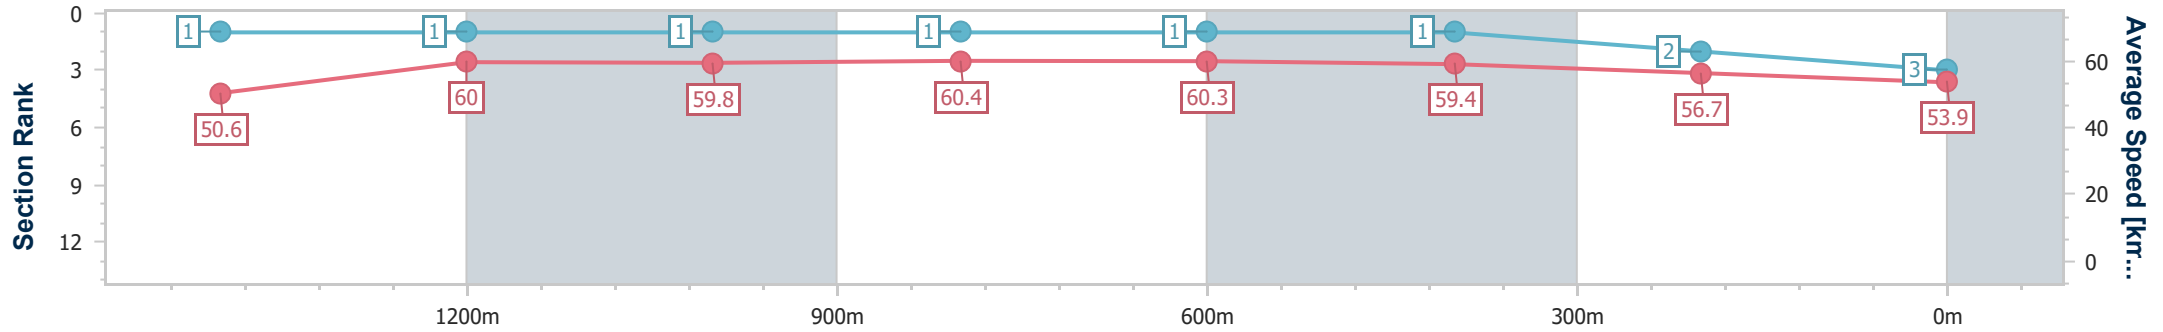

Horse/Jockey Name	Best To Hurry
Final Rank	3
Fastest Section Time (Section)	0:11.93 (1000m)
Top Speed [km/h] (Section)	61.9 (1000m)
Race State	Finished

Ipswich QLD Professional
Race 8: IPSWICH EVENTS & ENTERTAINMENT CENTRE
BENCHMARK 62 Handicap - 1666m

02 December 2022 - 17:19

Track Rating: Soft 6, Weather: Overcast, Rail Position: +2m Entire

Section	Overall	1400m	1200m	1000m	800m	600m	400m	200m					
Section Times	1:44.87 [3] (0:18.94)	1:25.93 [1] (0:11.97)	1:13.96 [1] (0:12.05)	1:01.91 [1] (0:11.93)	0:49.98 [1] (0:11.94)	0:38.04 [1] (0:12.05)	0:25.99 [1] (0:12.62)	0:13.37 [2] (0:13.37)					
Average Speed [km/h]	50.6	60.0	59.8	60.4	60.3	59.4	56.7	53.9					
Top Speed [km/h]	60.1	60.9	61.2	61.9	61.6	60.8	58.8	55.7					
Avg. Dist. to Rail [m]	1.5	0.3	0.2	0.6	0.3	1.2	1.3	0.4					
Avg. Stride Freq. [Hz]	2.3	2.4	2.4	2.4	2.4	2.4	2.4	2.3					
Avg. Stride Length [m]	6.1	6.9	6.9	7.0	6.9	6.8	6.6	6.4					

- [ ] Ranking at each section and finish
- -.-.- No data available at this section
- NA No data available