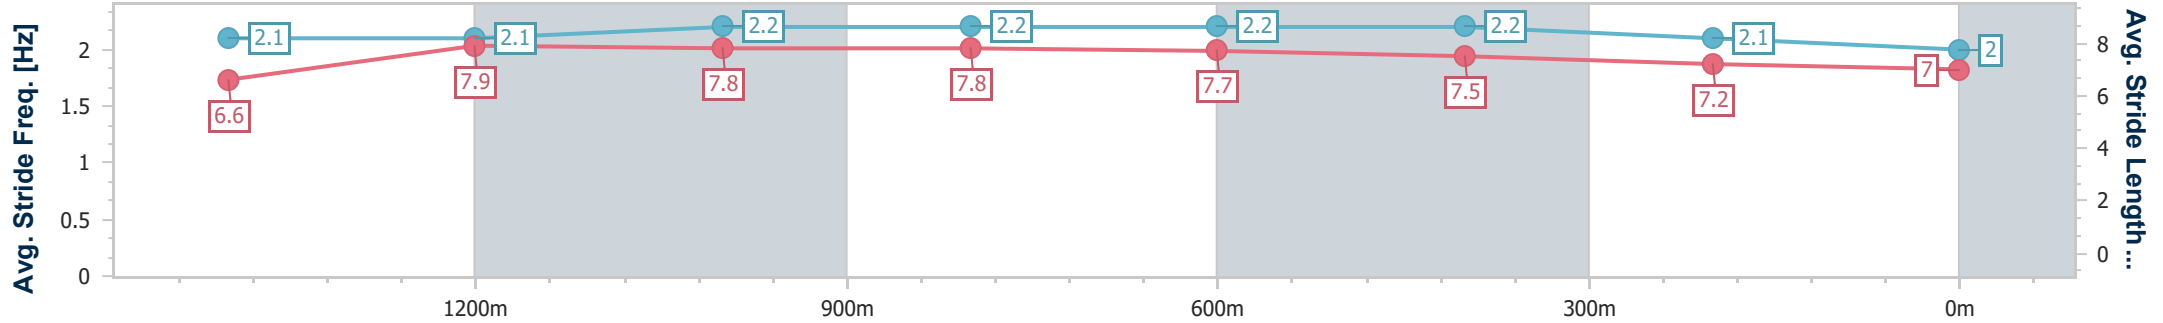

- [] Ranking at each section and finish
- .-.- No data available at this section
- NA No data available

Horse/Jockey Name	I'm Hitchin' Bro
Final Rank	5
Fastest Section Time (Section)	0:11.88 (800m)
Top Speed [km/h] (Section)	61.6 (800m)
Race State	Finished

Ipswich QLD Professional
 Race 8: IPSWICH EVENTS & ENTERTAINMENT CENTRE
 BENCHMARK 62 Handicap - 1666m

02 December 2022 - 17:19

Track Rating: Soft 6, Weather: Overcast, Rail Position: +2m Entire

Section	Overall	1400m	1200m	1000m	800m	600m	400m	200m
Section Times	1:46.06 [5] (0:19.15)	1:26.91 [2] (0:11.90)	1:15.01 [2] (0:12.08)	1:02.93 [2] (0:11.94)	0:50.99 [2] (0:11.88)	0:39.11 [2] (0:12.22)	0:26.89 [3] (0:12.98)	0:13.91 [5] (0:13.91)
Average Speed [km/h]	50.0	60.8	60.1	60.6	61.0	58.9	55.6	51.7
Top Speed [km/h]	60.2	61.6	60.7	61.5	61.6	60.3	56.6	54.6
Avg. Dist. to Rail [m]	2.7	1.3	1.9	2.6	1.6	0.6	1.0	3.5
Avg. Stride Freq. [Hz]	2.1	2.1	2.2	2.2	2.2	2.2	2.1	2.0
Avg. Stride Length [m]	6.6	7.9	7.8	7.8	7.7	7.5	7.2	7.0