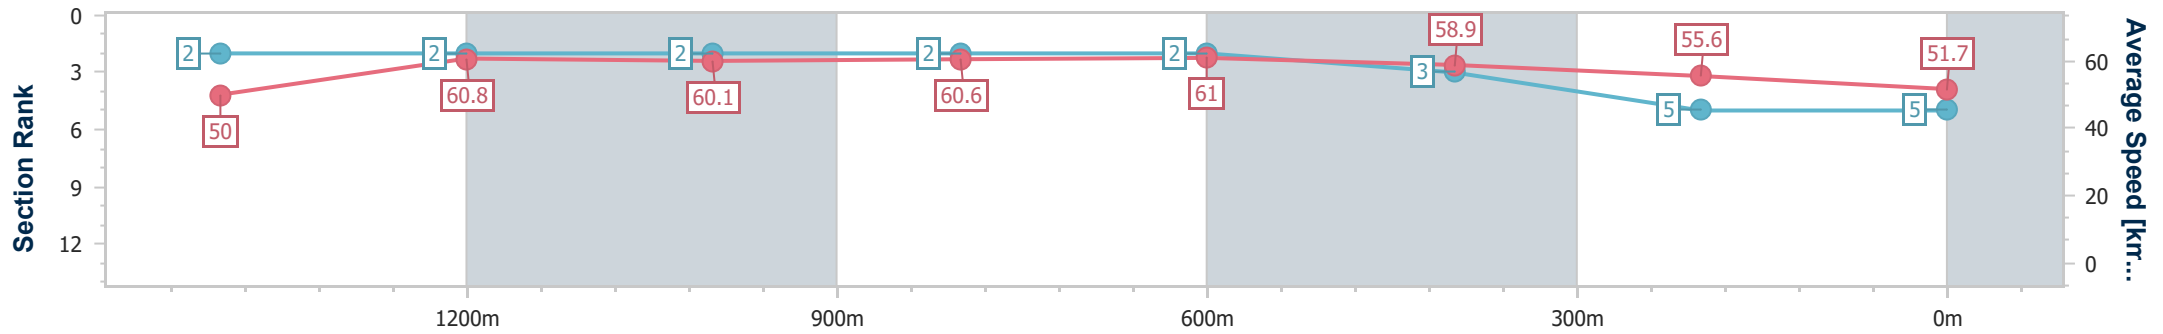

Horse/Jockey Name	I'm Hitchin' Bro
Final Rank	5
Fastest Section Time (Section)	0:11.88 (800m)
Top Speed [km/h] (Section)	61.6 (800m)
Race State	Finished

Ipswich QLD Professional
Race 8: IPSWICH EVENTS & ENTERTAINMENT CENTRE
BENCHMARK 62 Handicap - 1666m

02 December 2022 - 17:19

Track Rating: Soft 6, Weather: Overcast, Rail Position: +2m Entire

Section	Overall	1400m	1200m	1000m	800m	600m	400m	200m
Section Times	1:46.06 [5] (0:19.15)	1:26.91 [2] (0:11.90)	1:15.01 [2] (0:12.08)	1:02.93 [2] (0:11.94)	0:50.99 [2] (0:11.88)	0:39.11 [2] (0:12.22)	0:26.89 [3] (0:12.98)	0:13.91 [5] (0:13.91)
Average Speed [km/h]	50.0	60.8	60.1	60.6	61.0	58.9	55.6	51.7
Top Speed [km/h]	60.2	61.6	60.7	61.5	61.6	60.3	56.6	54.6
Avg. Dist. to Rail [m]	2.7	1.3	1.9	2.6	1.6	0.6	1.0	3.5
Avg. Stride Freq. [Hz]	2.1	2.1	2.2	2.2	2.2	2.2	2.1	2.0
Avg. Stride Length [m]	6.6	7.9	7.8	7.8	7.7	7.5	7.2	7.0

- [ ] Ranking at each section and finish
- -.-.- No data available at this section
- NA No data available