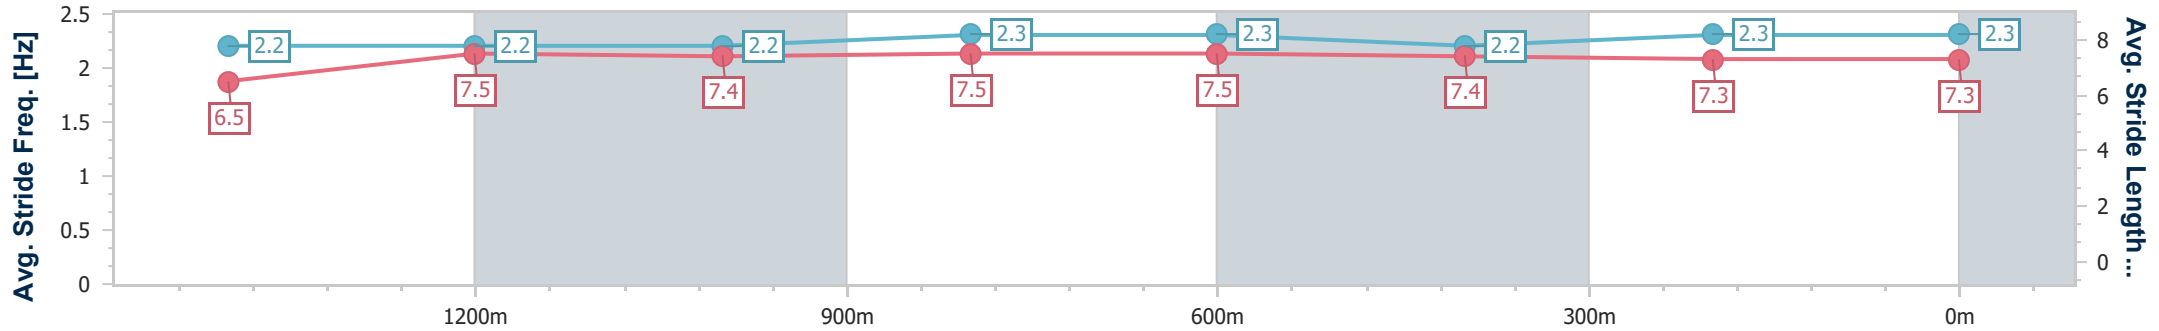

Ipswich QLD Professional
 Race 8: IPSWICH EVENTS & ENTERTAINMENT CENTRE
 BENCHMARK 62 Handicap - 1666m

02 December 2022 - 17:19

Track Rating: Soft 6, Weather: Overcast, Rail Position: +2m Entire

Section	Overall	1400m	1200m	1000m	800m	600m	400m	200m
Section Times	1:43.34 [1] (0:19.21)	1:24.13 [3] (0:11.94)	1:12.19 [3] (0:12.24)	0:59.95 [3] (0:11.89)	0:48.06 [3] (0:11.81)	0:36.25 [3] (0:12.00)	0:24.25 [2] (0:12.17)	0:12.08 [1] (0:12.08)
Average Speed [km/h]	49.8	60.6	59.2	60.6	60.9	59.6	58.9	59.7
Top Speed [km/h]	61.0	61.2	60.4	61.8	61.9	60.4	60.5	60.5
Avg. Dist. to Rail [m]	1.1	1.0	1.4	0.8	0.5	1.2	0.9	3.3
Avg. Stride Freq. [Hz]	2.2	2.2	2.2	2.3	2.3	2.2	2.3	2.3
Avg. Stride Length [m]	6.5	7.5	7.4	7.5	7.5	7.4	7.3	7.3