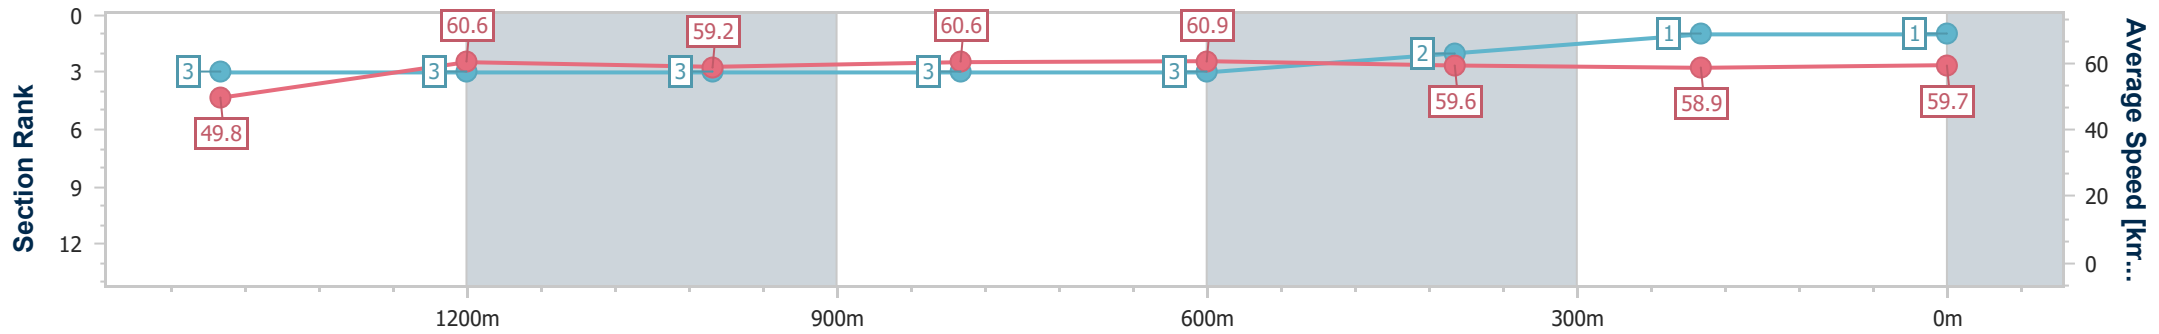

Ipswich QLD Professional
 Race 8: IPSWICH EVENTS & ENTERTAINMENT CENTRE
 BENCHMARK 62 Handicap - 1666m

02 December 2022 - 17:19

Track Rating: Soft 6, Weather: Overcast, Rail Position: +2m Entire

Section	Overall	1400m	1200m	1000m	800m	600m	400m	200m
Section Times	1:43.34 [1] (0:19.21)	1:24.13 [3] (0:11.94)	1:12.19 [3] (0:12.24)	0:59.95 [3] (0:11.89)	0:48.06 [3] (0:11.81)	0:36.25 [3] (0:12.00)	0:24.25 [2] (0:12.17)	0:12.08 [1] (0:12.08)
Average Speed [km/h]	49.8	60.6	59.2	60.6	60.9	59.6	58.9	59.7
Top Speed [km/h]	61.0	61.2	60.4	61.8	61.9	60.4	60.5	60.5
Avg. Dist. to Rail [m]	1.1	1.0	1.4	0.8	0.5	1.2	0.9	3.3
Avg. Stride Freq. [Hz]	2.2	2.2	2.2	2.3	2.3	2.2	2.3	2.3
Avg. Stride Length [m]	6.5	7.5	7.4	7.5	7.5	7.4	7.3	7.3