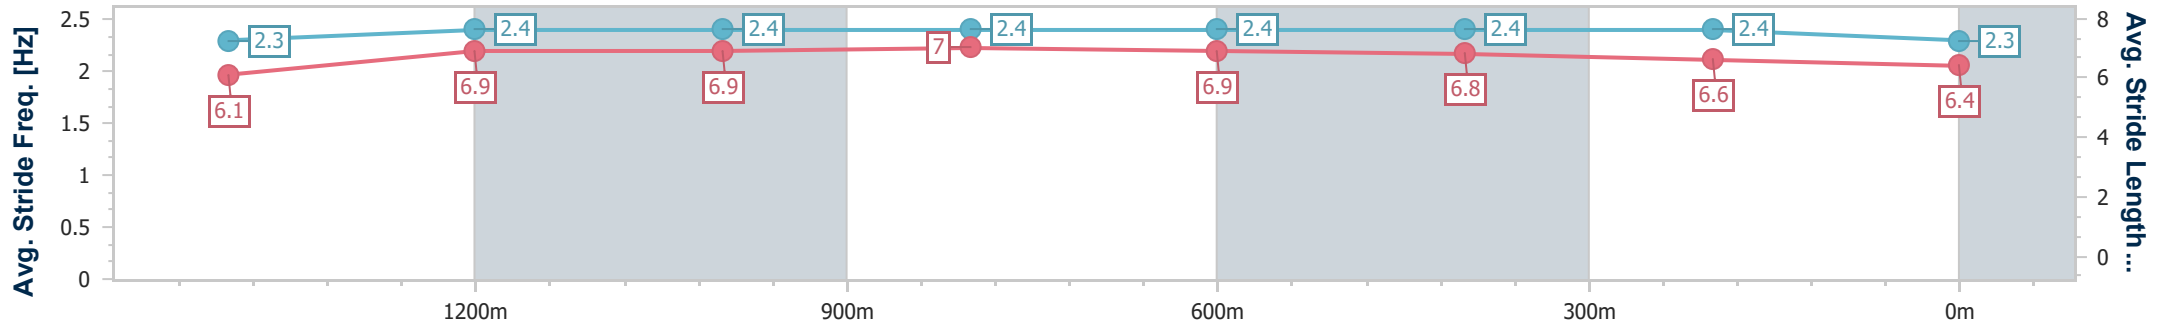

- [] Ranking at each section and finish
- .-.- No data available at this section
- NA No data available

Horse/Jockey Name	Best To Hurry
Final Rank	3
Fastest Section Time (Section)	0:11.93 (1000m)
Top Speed [km/h] (Section)	61.9 (1000m)
Race State	Finished

- [] Ranking at each section and finish
- .-.- No data available at this section
- NA No data available

Horse/Jockey Name	Above The Lot
Final Rank	4
Fastest Section Time (Section)	0:11.82 (800m)
Top Speed [km/h] (Section)	62.2 (800m)
Race State	Finished