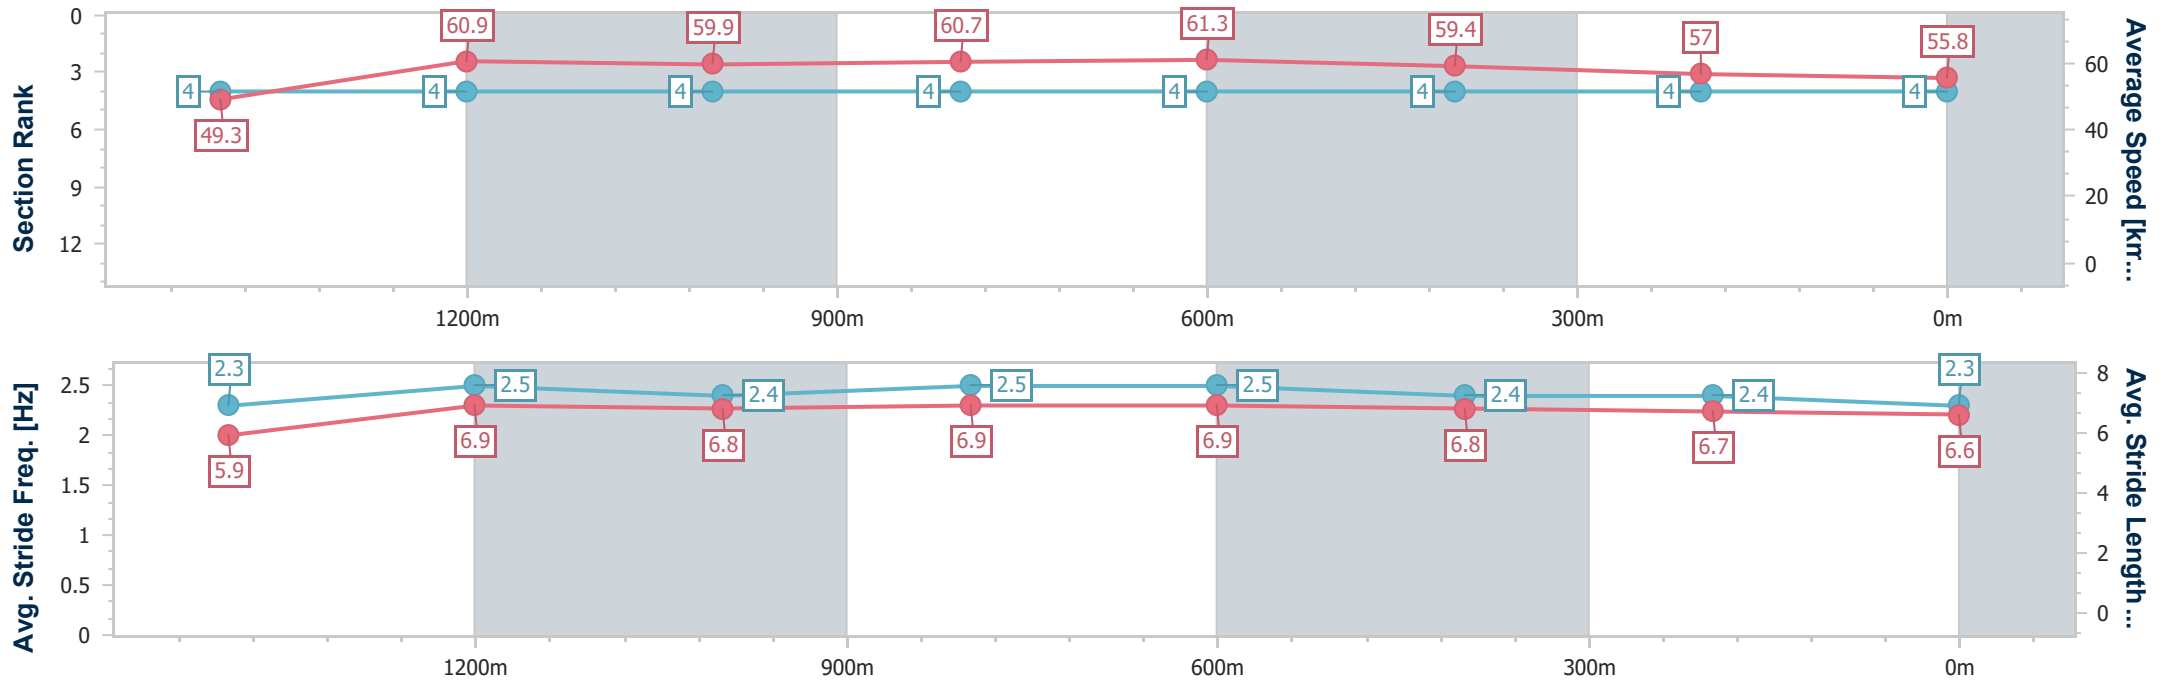

- [] Ranking at each section and finish
- .-.- No data available at this section
- NA No data available

Horse/Jockey Name	Above The Lot
Final Rank	4
Fastest Section Time (Section)	0:11.82 (800m)
Top Speed [km/h] (Section)	62.2 (800m)
Race State	Finished

Ipswich QLD Professional
 Race 8: IPSWICH EVENTS & ENTERTAINMENT CENTRE
 BENCHMARK 62 Handicap - 1666m

02 December 2022 - 17:19

Track Rating: Soft 6, Weather: Overcast, Rail Position: +2m Entire

Section	Overall	1400m	1200m	1000m	800m	600m	400m	200m
Section Times	1:44.90 [4] (0:19.43)	1:25.47 [4] (0:11.98)	1:13.49 [4] (0:12.15)	1:01.34 [4] (0:11.93)	0:49.41 [4] (0:11.82)	0:37.59 [4] (0:12.10)	0:25.49 [4] (0:12.59)	0:12.90 [4] (0:12.90)
Average Speed [km/h]	49.3	60.9	59.9	60.7	61.3	59.4	57.0	55.8
Top Speed [km/h]	61.2	61.9	61.3	61.3	62.2	60.8	57.7	56.8
Avg. Dist. to Rail [m]	3.6	3.0	2.5	2.5	1.5	0.6	1.0	2.1
Avg. Stride Freq. [Hz]	2.3	2.5	2.4	2.5	2.5	2.4	2.4	2.3
Avg. Stride Length [m]	5.9	6.9	6.8	6.9	6.9	6.8	6.7	6.6