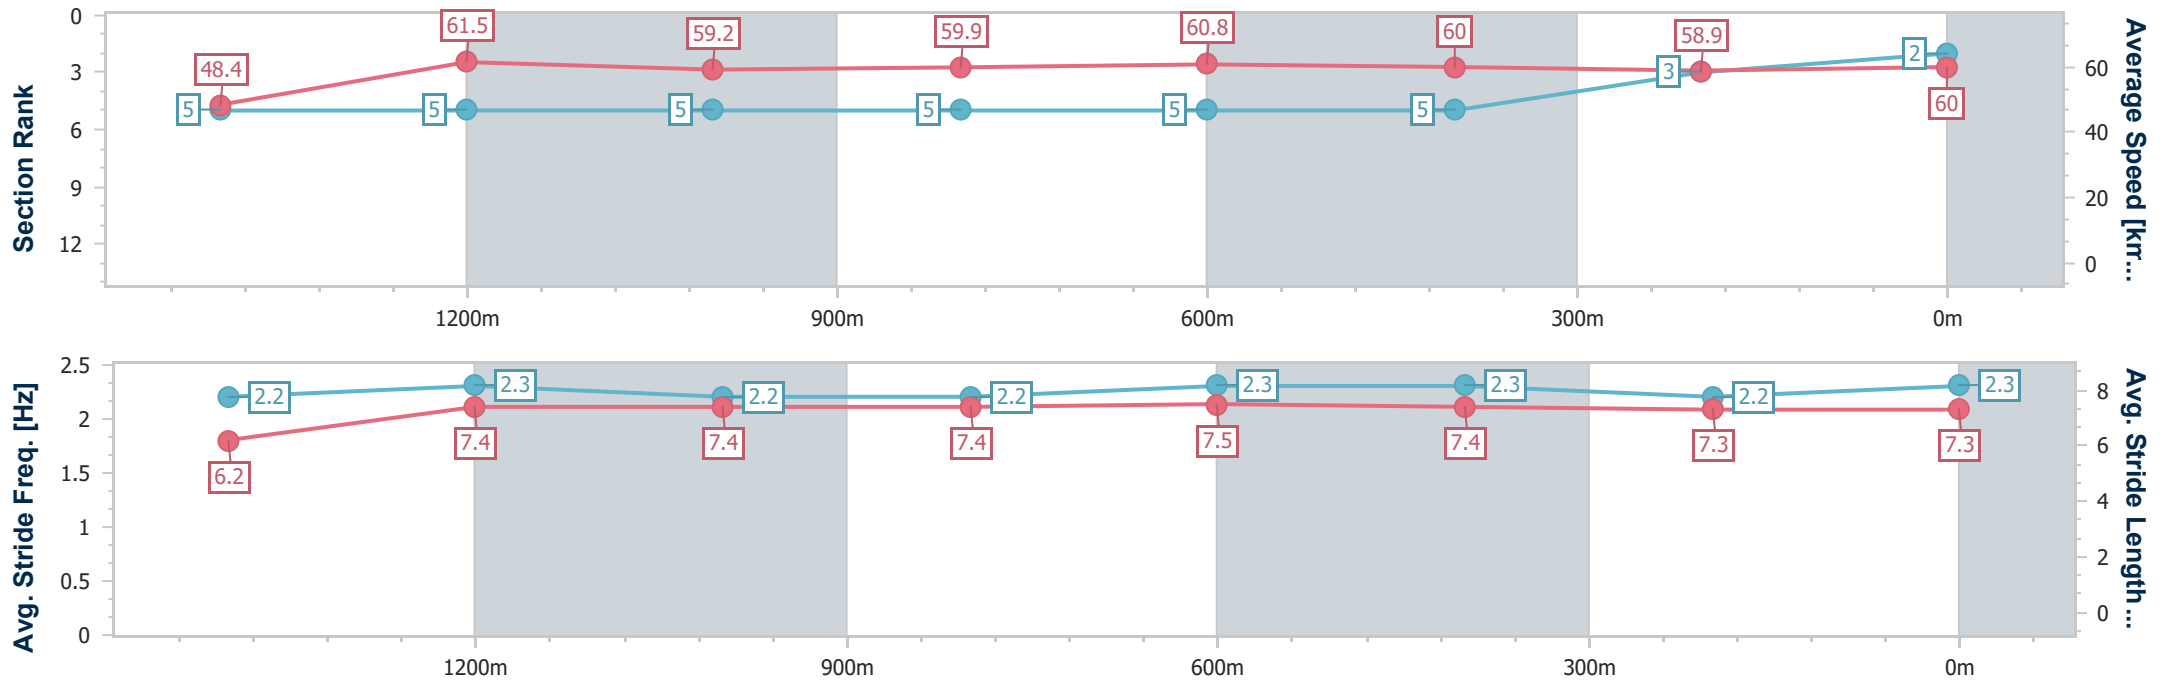

Horse/Jockey Name	Spirit's Charm
Final Rank	2
Fastest Section Time (Section)	0:11.71 (1400m)
Top Speed [km/h] (Section)	63.1 (1400m)
Race State	Finished

Ipswich QLD Professional
Race 8: IPSWICH EVENTS & ENTERTAINMENT CENTRE
BENCHMARK 62 Handicap - 1666m

02 December 2022 - 17:19

Track Rating: Soft 6, Weather: Overcast, Rail Position: +2m Entire

Section	Overall	1400m	1200m	1000m	800m	600m	400m	200m
Section Times	1:43.67 [2] (0:19.82)	1:23.85 [5] (0:11.71)	1:12.14 [5] (0:12.18)	0:59.96 [5] (0:12.06)	0:47.90 [5] (0:11.87)	0:36.03 [5] (0:11.91)	0:24.12 [5] (0:12.13)	0:11.99 [3] (0:11.99)
Average Speed [km/h]	48.4	61.5	59.2	59.9	60.8	60.0	58.9	60.0
Top Speed [km/h]	60.8	63.1	61.2	61.1	61.6	61.6	62.7	62.9
Avg. Dist. to Rail [m]	3.2	0.4	0.7	1.6	0.5	1.1	1.9	4.0
Avg. Stride Freq. [Hz]	2.2	2.3	2.2	2.2	2.3	2.3	2.2	2.3
Avg. Stride Length [m]	6.2	7.4	7.4	7.4	7.5	7.4	7.3	7.3

- [ ] Ranking at each section and finish
- -.-.- No data available at this section
- NA No data available