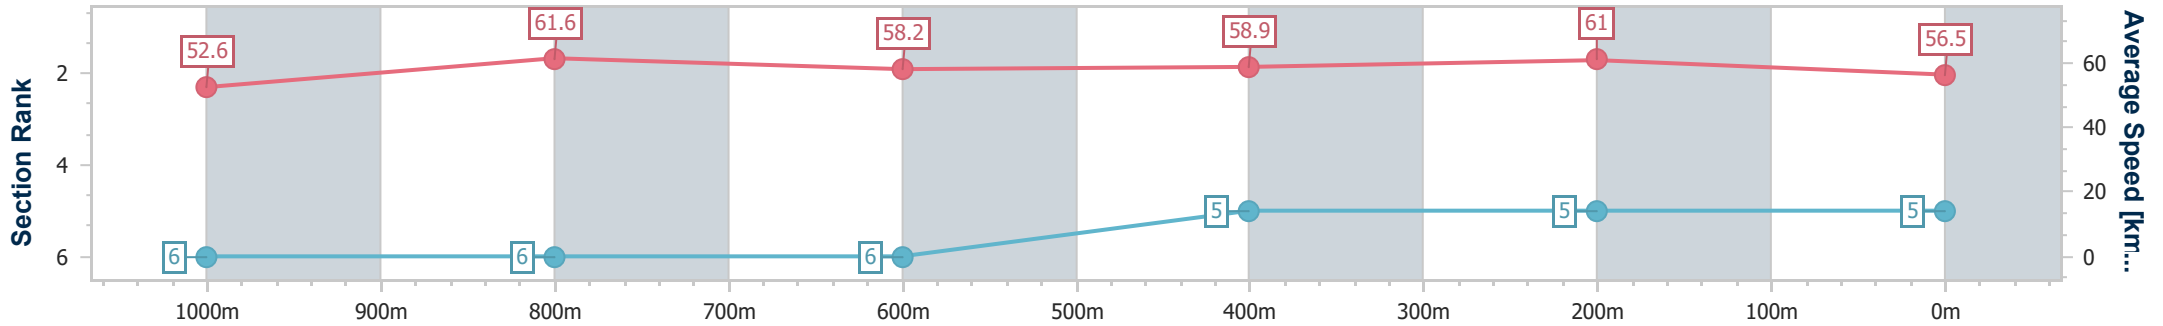

- [ ] Ranking at each section and finish
- .-.- No data available at this section
- NA No data available

Horse/Jockey Name	Prince Toby
Final Rank	5
Fastest Section Time (Section)	0:11.81 (400m)
Top Speed [km/h] (Section)	63.9 (1000m)
Race State	Finished

Sunshine Coast QLD Professional  
 Race 1: LIEBKE BUILDERS QTIS Two-Year-Old Maiden Plate - 1200m

02 December 2022 - 18:31

Track Rating: Soft 7, Weather: Fine, Rail Position: +5 metres Entire Course.

Section	Overall	1000m	800m	600m	400m	200m								
Section Times	1:15.75 [5] (0:13.70)	1:02.05 [6] (0:11.89)	0:50.16 [6] (0:12.87)	0:37.29 [6] (0:12.74)	0:24.55 [5] (0:11.81)	0:12.74 [5] (0:12.74)								
Average Speed [km/h]	52.6	61.6	58.2	58.9	61.0	56.5								
Top Speed [km/h]	63.5	63.9	61.2	60.5	61.5	59.4								
Avg. Dist. to Rail [m]	10.6	7.7	6.9	7.1	8.9	8.7								
Avg. Stride Freq. [Hz]	2.2	2.2	2.1	2.1	2.2	2.1								
Avg. Stride Length [m]	6.5	7.6	7.6	7.7	7.6	7.5								