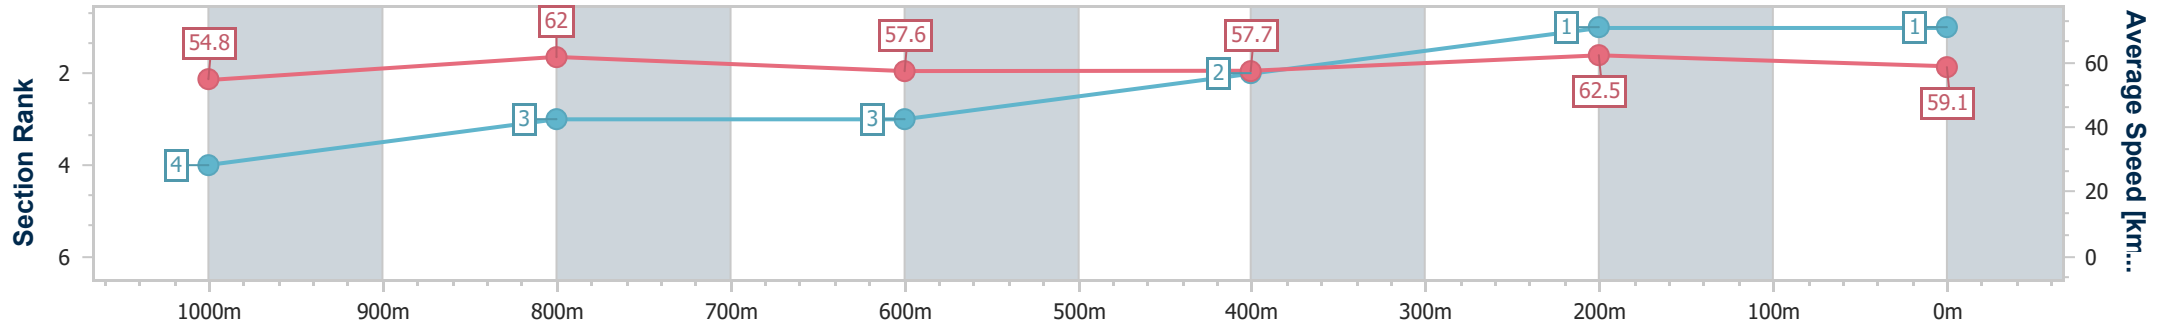

02 December 2022 - 18:31

Track Rating: Soft 7, Weather: Fine, Rail Position: +5 metres Entire Course.

Section	Overall	1000m	800m	600m	400m	200m								
Section Times	1:14.55 [1] (0:13.17)	1:01.38 [4] (0:11.81)	0:49.57 [3] (0:12.99)	0:36.58 [3] (0:12.88)	0:23.70 [2] (0:11.51)	0:12.19 [1] (0:12.19)								
Average Speed [km/h]	54.8	62.0	57.6	57.7	62.5	59.1								
Top Speed [km/h]	64.3	64.0	58.6	59.6	64.1	62.7								
Avg. Dist. to Rail [m]	8.6	8.2	6.6	5.4	5.9	6.6								
Avg. Stride Freq. [Hz]	2.3	2.4	2.2	2.3	2.4	2.3								
Avg. Stride Length [m]	6.7	7.3	7.2	7.1	7.4	7.2								