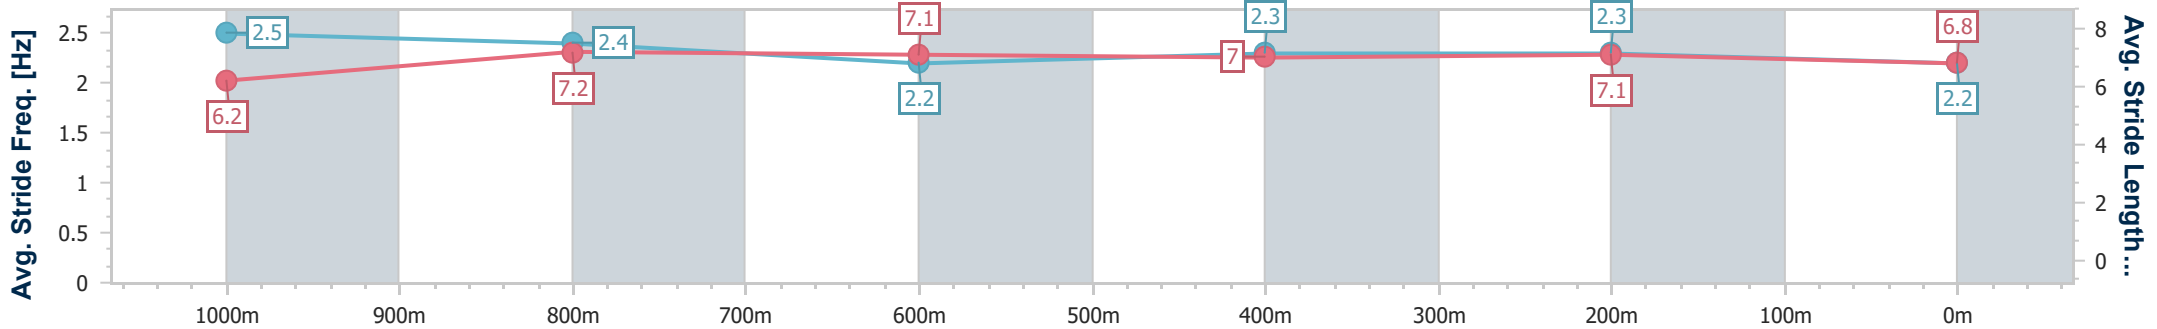

- [ ] Ranking at each section and finish
- .-.- No data available at this section
- NA No data available

Horse/Jockey Name	Final Appeal
Final Rank	6
Fastest Section Time (Section)	0:11.80 (1000m)
Top Speed [km/h] (Section)	65.0 (Overall)
Race State	Finished

Sunshine Coast QLD Professional  
Race 1: LIEBKE BUILDERS QTIS Two-Year-Old Maiden Plate - 1200m

02 December 2022 - 18:31

Track Rating: Soft 7, Weather: Fine, Rail Position: +5 metres Entire Course.

Section	Overall	1000m	800m	600m	400m	200m								
Section Times	1:16.47 [6] (0:12.96)	1:03.51 [1] (0:11.80)	0:51.71 [2] (0:13.10)	0:38.61 [2] (0:13.11)	0:25.50 [4] (0:12.19)	0:13.31 [6] (0:13.31)								
Average Speed [km/h]	55.7	62.0	57.0	56.8	59.0	54.1								
Top Speed [km/h]	65.0	64.7	58.7	58.0	59.7	57.3								
Avg. Dist. to Rail [m]	9.8	7.2	6.2	5.8	5.8	6.5								
Avg. Stride Freq. [Hz]	2.5	2.4	2.2	2.3	2.3	2.2								
Avg. Stride Length [m]	6.2	7.2	7.1	7.0	7.1	6.8								

- [ ] Ranking at each section and finish
- .-.- No data available at this section
- NA No data available