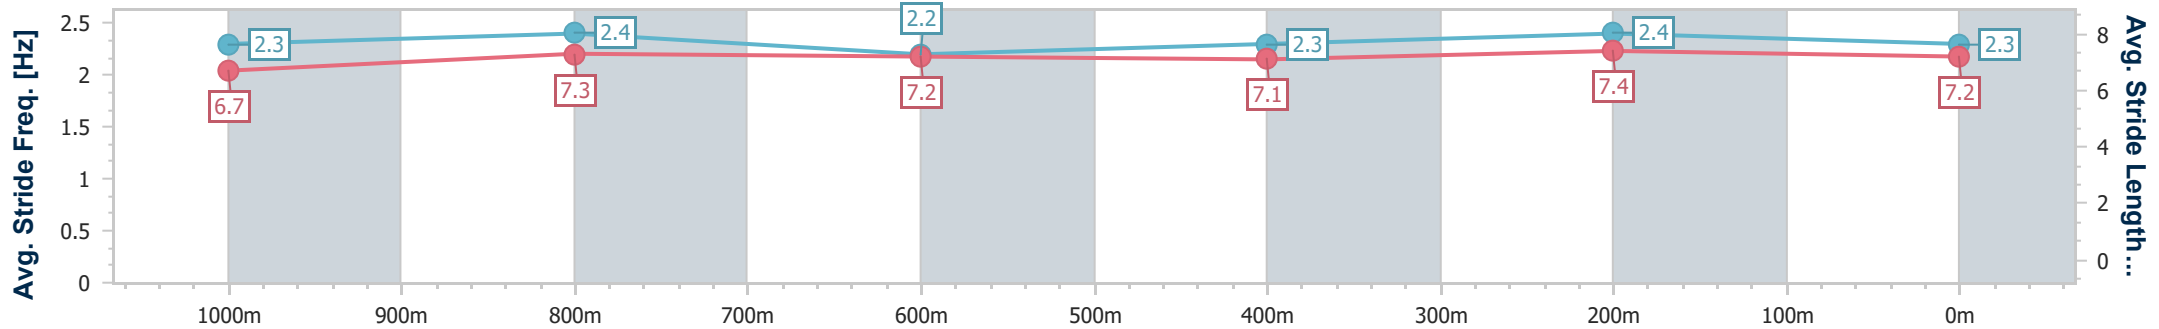

02 December 2022 - 18:31

Track Rating: Soft 7, Weather: Fine, Rail Position: +5 metres Entire Course.

Section	Overall	1000m	800m	600m	400m	200m								
Section Times	1:14.55 [1] (0:13.17)	1:01.38 [4] (0:11.81)	0:49.57 [3] (0:12.99)	0:36.58 [3] (0:12.88)	0:23.70 [2] (0:11.51)	0:12.19 [1] (0:12.19)								
Average Speed [km/h]	54.8	62.0	57.6	57.7	62.5	59.1								
Top Speed [km/h]	64.3	64.0	58.6	59.6	64.1	62.7								
Avg. Dist. to Rail [m]	8.6	8.2	6.6	5.4	5.9	6.6								
Avg. Stride Freq. [Hz]	2.3	2.4	2.2	2.3	2.4	2.3								
Avg. Stride Length [m]	6.7	7.3	7.2	7.1	7.4	7.2								