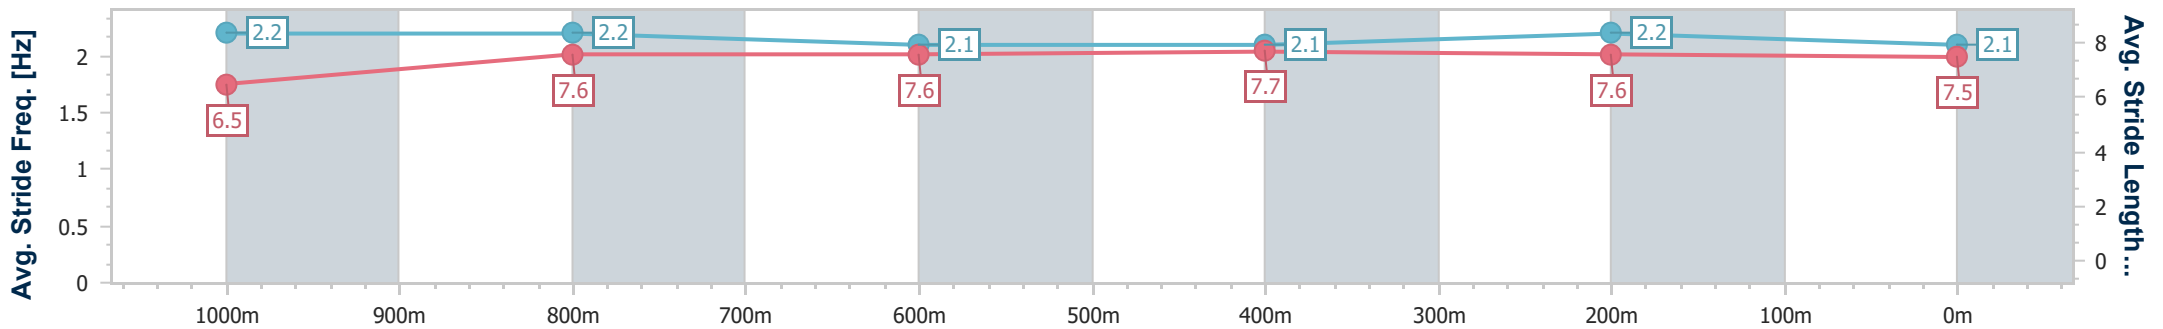

- [ ] Ranking at each section and finish
- .-.- No data available at this section
- NA No data available

Horse/Jockey Name	Prince Toby
Final Rank	5
Fastest Section Time (Section)	0:11.81 (400m)
Top Speed [km/h] (Section)	63.9 (1000m)
Race State	Finished

Sunshine Coast QLD Professional  
 Race 1: LIEBKE BUILDERS QTIS Two-Year-Old Maiden Plate - 1200m

02 December 2022 - 18:31

Track Rating: Soft 7, Weather: Fine, Rail Position: +5 metres Entire Course.

Section	Overall	1000m	800m	600m	400m	200m								
Section Times	1:15.75 [5] (0:13.70)	1:02.05 [6] (0:11.89)	0:50.16 [6] (0:12.87)	0:37.29 [6] (0:12.74)	0:24.55 [5] (0:11.81)	0:12.74 [5] (0:12.74)								
Average Speed [km/h]	52.6	61.6	58.2	58.9	61.0	56.5								
Top Speed [km/h]	63.5	63.9	61.2	60.5	61.5	59.4								
Avg. Dist. to Rail [m]	10.6	7.7	6.9	7.1	8.9	8.7								
Avg. Stride Freq. [Hz]	2.2	2.2	2.1	2.1	2.2	2.1								
Avg. Stride Length [m]	6.5	7.6	7.6	7.7	7.6	7.5								