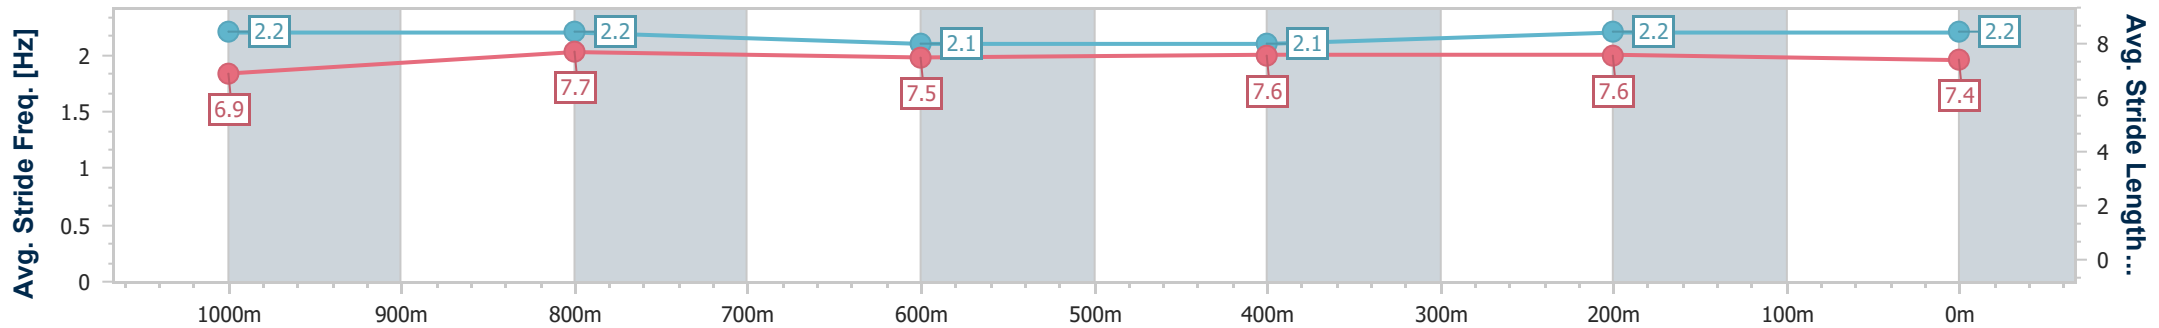

Horse/Jockey Name	Mishani Aviator
Final Rank	2
Fastest Section Time (Section)	0:11.76 (400m)
Top Speed [km/h] (Section)	63.3 (Overall)
Race State	Finished

Sunshine Coast QLD Professional
Race 1: LIEBKE BUILDERS QTIS Two-Year-Old Maiden Plate - 1200m

02 December 2022 - 18:31

Track Rating: Soft 7, Weather: Fine, Rail Position: +5 metres Entire Course.

Section	Overall	1000m	800m	600m	400m	200m
Section Times	1:15.00 [2] (0:13.21)	1:01.79 [5] (0:11.92)	0:49.87 [4] (0:13.07)	0:36.80 [4] (0:12.76)	0:24.04 [3] (0:11.76)	0:12.28 [3] (0:12.28)
Average Speed [km/h]	54.5	61.6	57.5	58.6	61.2	58.7
Top Speed [km/h]	63.3	63.2	59.4	60.1	61.7	61.0
Avg. Dist. to Rail [m]	10.9	8.5	7.2	6.6	7.8	7.8
Avg. Stride Freq. [Hz]	2.2	2.2	2.1	2.1	2.2	2.2
Avg. Stride Length [m]	6.9	7.7	7.5	7.6	7.6	7.4

- [ ] Ranking at each section and finish
- -.-.- No data available at this section
- NA No data available