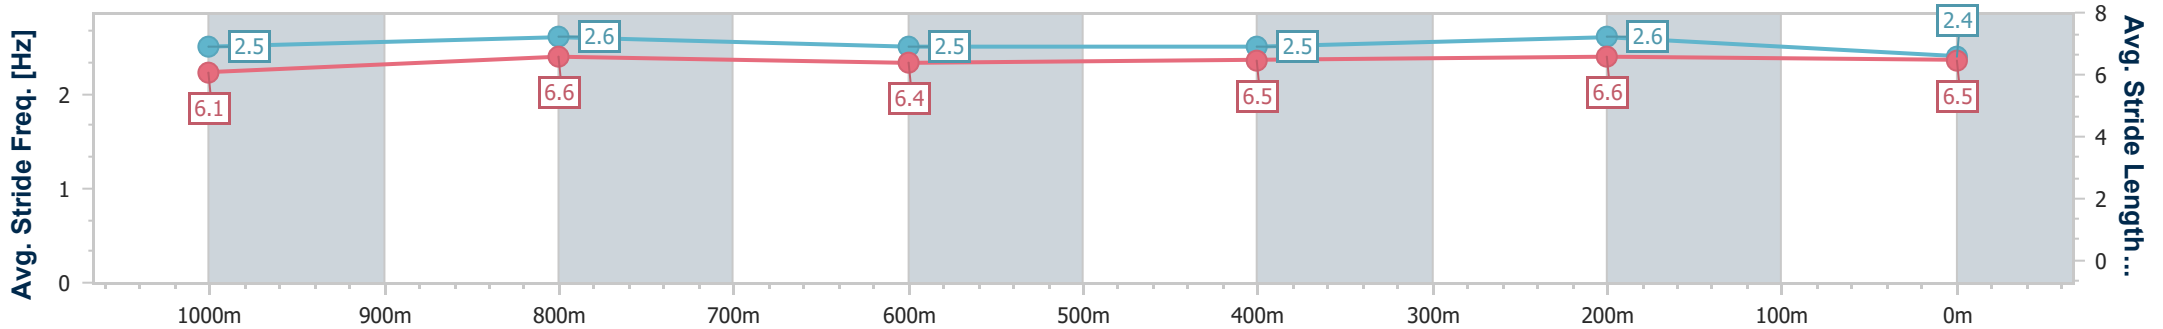

- [ ] Ranking at each section and finish
- .-.- No data available at this section
- NA No data available

Horse/Jockey Name	Zou Zou Zoeia
Final Rank	4
Fastest Section Time (Section)	0:11.75 (400m)
Top Speed [km/h] (Section)	64.0 (1000m)
Race State	Finished

Sunshine Coast QLD Professional  
Race 1: LIEBKE BUILDERS QTIS Two-Year-Old Maiden Plate - 1200m

02 December 2022 - 18:31

Track Rating: Soft 7, Weather: Fine, Rail Position: +5 metres Entire Course.

Section	Overall	1000m	800m	600m	400m	200m							
Section Times	1:15.69 [4] (0:13.15)	1:02.54 [3] (0:11.97)	0:50.57 [5] (0:13.05)	0:37.52 [5] (0:13.00)	0:24.52 [6] (0:11.75)	0:12.77 [4] (0:12.77)							
Average Speed [km/h]	54.9	61.0	57.0	57.4	61.2	56.4							
Top Speed [km/h]	63.9	64.0	58.2	60.8	63.3	59.6							
Avg. Dist. to Rail [m]	7.7	6.8	5.7	6.0	6.9	7.0							
Avg. Stride Freq. [Hz]	2.5	2.6	2.5	2.5	2.6	2.4							
Avg. Stride Length [m]	6.1	6.6	6.4	6.5	6.6	6.5							