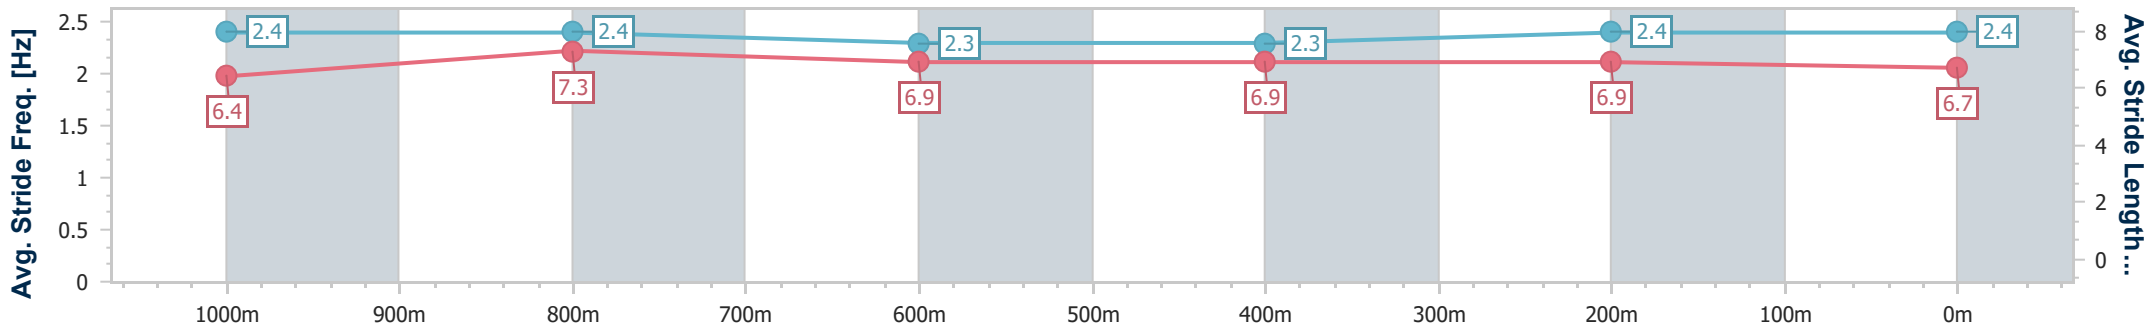

- [ ] Ranking at each section and finish
- .-.- No data available at this section
- NA No data available

Horse/Jockey Name	Betty Beers
Final Rank	3
Fastest Section Time (Section)	0:11.66 (1000m)
Top Speed [km/h] (Section)	65.0 (1000m)
Race State	Finished

Sunshine Coast QLD Professional  
 Race 1: LIEBKE BUILDERS QTIS Two-Year-Old Maiden Plate - 1200m

02 December 2022 - 18:31

Track Rating: Soft 7, Weather: Fine, Rail Position: +5 metres Entire Course.

Section	Overall	1000m	800m	600m	400m	200m								
Section Times	1:15.17 [3] (0:12.98)	1:02.19 [2] (0:11.66)	0:50.53 [1] (0:13.03)	0:37.50 [1] (0:13.03)	0:24.47 [1] (0:11.90)	0:12.57 [2] (0:12.57)								
Average Speed [km/h]	55.5	62.9	57.0	56.5	60.5	57.3								
Top Speed [km/h]	64.2	65.0	58.3	57.7	62.4	60.8								
Avg. Dist. to Rail [m]	12.2	8.4	5.2	3.6	4.7	5.3								
Avg. Stride Freq. [Hz]	2.4	2.4	2.3	2.3	2.4	2.4								
Avg. Stride Length [m]	6.4	7.3	6.9	6.9	6.9	6.7								