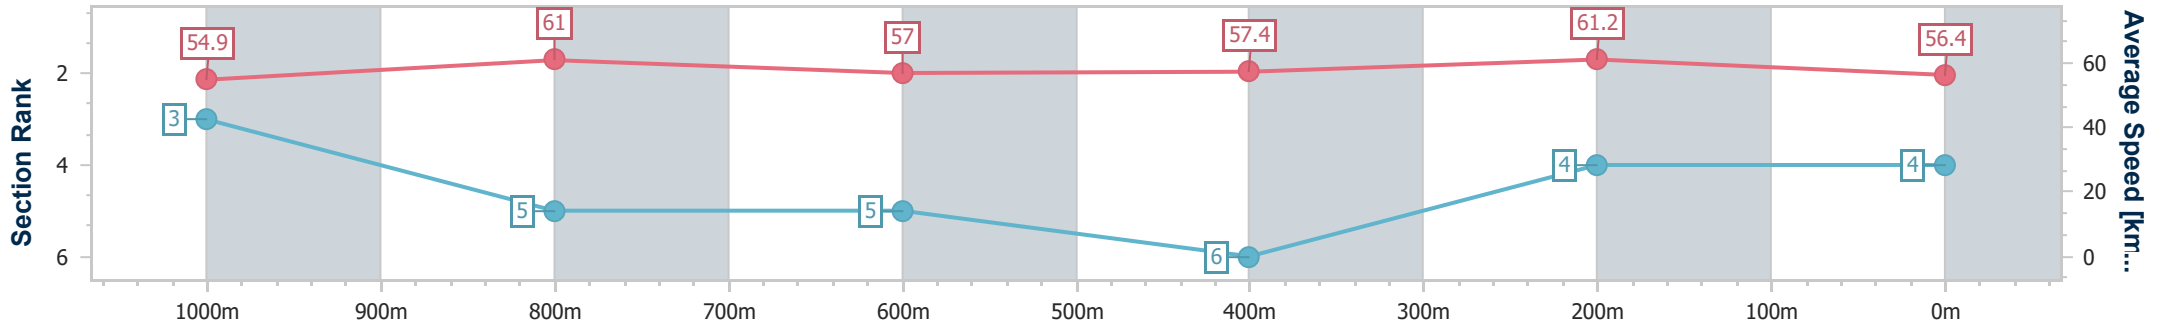

Horse/Jockey Name	Zou Zou Zoeia
Final Rank	4
Fastest Section Time (Section)	0:11.75 (400m)
Top Speed [km/h] (Section)	64.0 (1000m)
Race State	Finished

Sunshine Coast QLD Professional
Race 1: LIEBKE BUILDERS QTIS Two-Year-Old Maiden Plate - 1200m

02 December 2022 - 18:31

Track Rating: Soft 7, Weather: Fine, Rail Position: +5 metres Entire Course.

Section	Overall	1000m	800m	600m	400m	200m							
Section Times	1:15.69 [4] (0:13.15)	1:02.54 [3] (0:11.97)	0:50.57 [5] (0:13.05)	0:37.52 [5] (0:13.00)	0:24.52 [6] (0:11.75)	0:12.77 [4] (0:12.77)							
Average Speed [km/h]	54.9	61.0	57.0	57.4	61.2	56.4							
Top Speed [km/h]	63.9	64.0	58.2	60.8	63.3	59.6							
Avg. Dist. to Rail [m]	7.7	6.8	5.7	6.0	6.9	7.0							
Avg. Stride Freq. [Hz]	2.5	2.6	2.5	2.5	2.6	2.4							
Avg. Stride Length [m]	6.1	6.6	6.4	6.5	6.6	6.5							

- [ ] Ranking at each section and finish
- -.-.- No data available at this section
- NA No data available