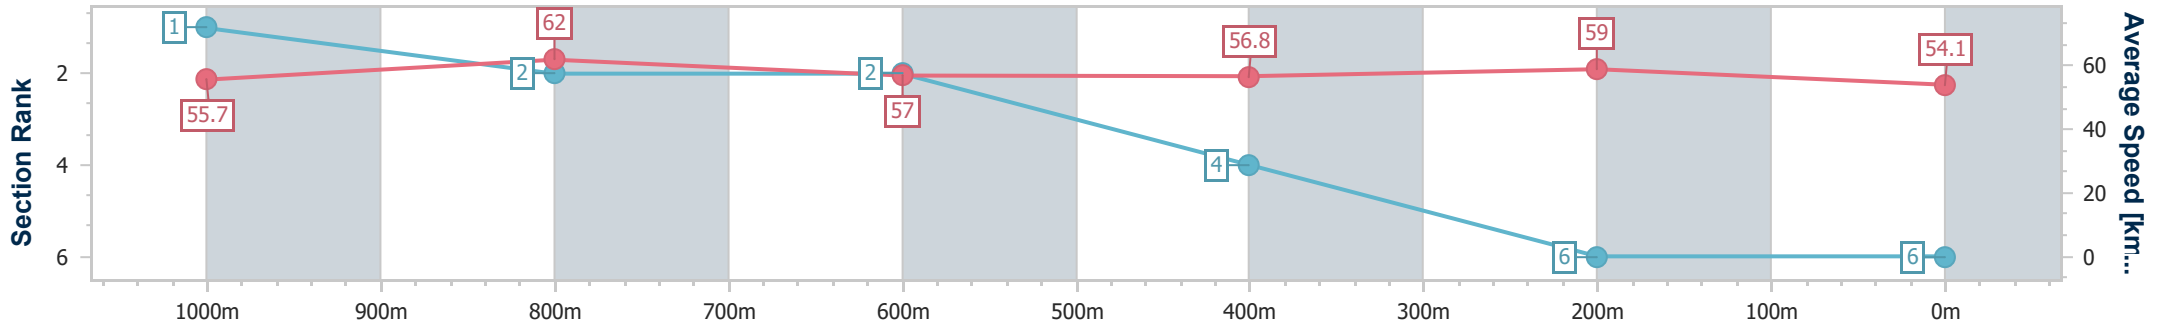

- [ ] Ranking at each section and finish
- .-.- No data available at this section
- NA No data available

Horse/Jockey Name	Final Appeal
Final Rank	6
Fastest Section Time (Section)	0:11.80 (1000m)
Top Speed [km/h] (Section)	65.0 (Overall)
Race State	Finished

Sunshine Coast QLD Professional  
Race 1: LIEBKE BUILDERS QTIS Two-Year-Old Maiden Plate - 1200m

02 December 2022 - 18:31

Track Rating: Soft 7, Weather: Fine, Rail Position: +5 metres Entire Course.

Section	Overall	1000m	800m	600m	400m	200m								
Section Times	1:16.47 [6] (0:12.96)	1:03.51 [1] (0:11.80)	0:51.71 [2] (0:13.10)	0:38.61 [2] (0:13.11)	0:25.50 [4] (0:12.19)	0:13.31 [6] (0:13.31)								
Average Speed [km/h]	55.7	62.0	57.0	56.8	59.0	54.1								
Top Speed [km/h]	65.0	64.7	58.7	58.0	59.7	57.3								
Avg. Dist. to Rail [m]	9.8	7.2	6.2	5.8	5.8	6.5								
Avg. Stride Freq. [Hz]	2.5	2.4	2.2	2.3	2.3	2.2								
Avg. Stride Length [m]	6.2	7.2	7.1	7.0	7.1	6.8								