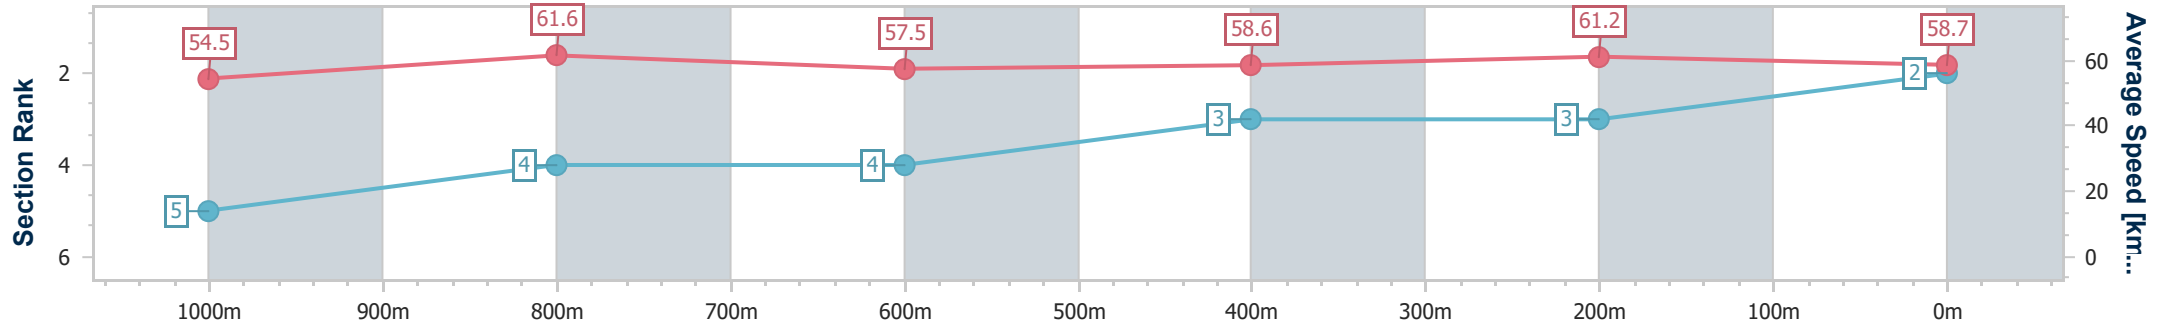

Horse/Jockey Name	Mishani Aviator
Final Rank	2
Fastest Section Time (Section)	0:11.76 (400m)
Top Speed [km/h] (Section)	63.3 (Overall)
Race State	Finished

Sunshine Coast QLD Professional
Race 1: LIEBKE BUILDERS QTIS Two-Year-Old Maiden Plate - 1200m

02 December 2022 - 18:31

Track Rating: Soft 7, Weather: Fine, Rail Position: +5 metres Entire Course.

Section	Overall	1000m	800m	600m	400m	200m
Section Times	1:15.00 [2] (0:13.21)	1:01.79 [5] (0:11.92)	0:49.87 [4] (0:13.07)	0:36.80 [4] (0:12.76)	0:24.04 [3] (0:11.76)	0:12.28 [3] (0:12.28)
Average Speed [km/h]	54.5	61.6	57.5	58.6	61.2	58.7
Top Speed [km/h]	63.3	63.2	59.4	60.1	61.7	61.0
Avg. Dist. to Rail [m]	10.9	8.5	7.2	6.6	7.8	7.8
Avg. Stride Freq. [Hz]	2.2	2.2	2.1	2.1	2.2	2.2
Avg. Stride Length [m]	6.9	7.7	7.5	7.6	7.6	7.4

- [ ] Ranking at each section and finish
- -.-.- No data available at this section
- NA No data available