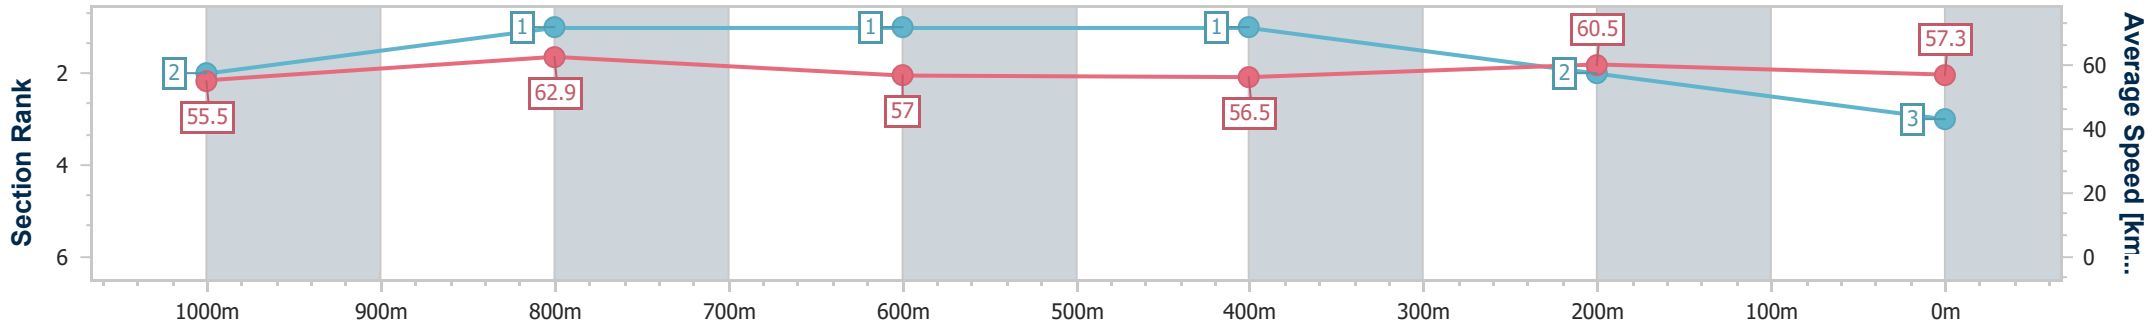

Horse/Jockey Name	Betty Beers
Final Rank	3
Fastest Section Time (Section)	0:11.66 (1000m)
Top Speed [km/h] (Section)	65.0 (1000m)
Race State	Finished

Sunshine Coast QLD Professional
Race 1: LIEBKE BUILDERS QTIS Two-Year-Old Maiden Plate - 1200m

02 December 2022 - 18:31

Track Rating: Soft 7, Weather: Fine, Rail Position: +5 metres Entire Course.

Section	Overall	1000m	800m	600m	400m	200m								
Section Times	1:15.17 [3] (0:12.98)	1:02.19 [2] (0:11.66)	0:50.53 [1] (0:13.03)	0:37.50 [1] (0:13.03)	0:24.47 [1] (0:11.90)	0:12.57 [2] (0:12.57)								
Average Speed [km/h]	55.5	62.9	57.0	56.5	60.5	57.3								
Top Speed [km/h]	64.2	65.0	58.3	57.7	62.4	60.8								
Avg. Dist. to Rail [m]	12.2	8.4	5.2	3.6	4.7	5.3								
Avg. Stride Freq. [Hz]	2.4	2.4	2.3	2.3	2.4	2.4								
Avg. Stride Length [m]	6.4	7.3	6.9	6.9	6.9	6.7								

- [ ] Ranking at each section and finish
- -.-.- No data available at this section
- NA No data available