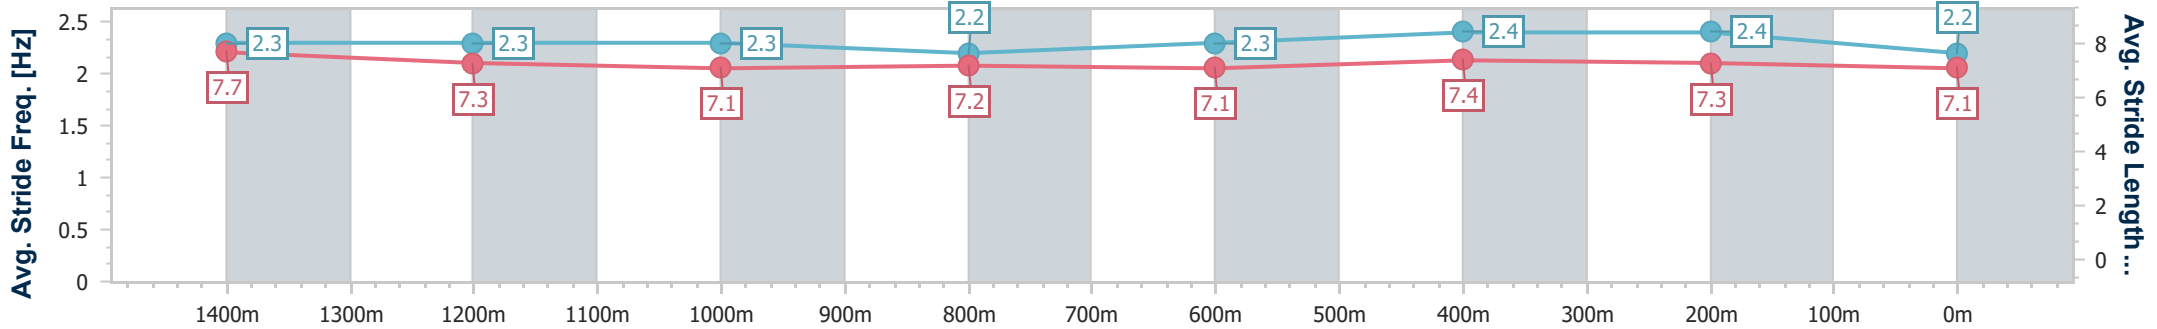

- [] Ranking at each section and finish
- .-.- No data available at this section
- NA No data available

Horse/Jockey Name	Hostage Of War
Final Rank	6
Fastest Section Time (Section)	0:11.48 (400m)
Top Speed [km/h] (Section)	64.5 (400m)
Race State	Finished

Sunshine Coast QLD Professional

Race 3: LIEBKE BUILDERS BENCHMARK 70 Handicap - 1600m

02 December 2022 - 19:30

Track Rating: SOFT (7) - UPGRADED PRIOR TO RACE 1., Weather: Fine (night racing), Rail Position: 5 METRES ENTIRE COURSE

Section	Overall	1400m	1200m	1000m	800m	600m	400m	200m						
Section Times	1:38.54 [6] (0:12.74)	1:25.80 [1] (0:11.96)	1:13.84 [1] (0:12.44)	1:01.40 [1] (0:12.66)	0:48.74 [1] (0:12.83)	0:35.91 [1] (0:11.80)	0:24.11 [1] (0:11.48)	0:12.63 [2] (0:12.63)						
Average Speed [km/h]	56.5	61.3	58.4	57.9	58.2	63.0	62.8	57.0						
Top Speed [km/h]	62.5	62.5	59.6	59.3	60.6	64.1	64.5	59.8						
Avg. Dist. to Rail [m]	11.1	7.9	7.3	7.2	6.4	5.4	6.7	6.4						
Avg. Stride Freq. [Hz]	2.3	2.3	2.3	2.2	2.3	2.4	2.4	2.2						
Avg. Stride Length [m]	7.7	7.3	7.1	7.2	7.1	7.4	7.3	7.1						

- [] Ranking at each section and finish
- .-.- No data available at this section
- NA No data available