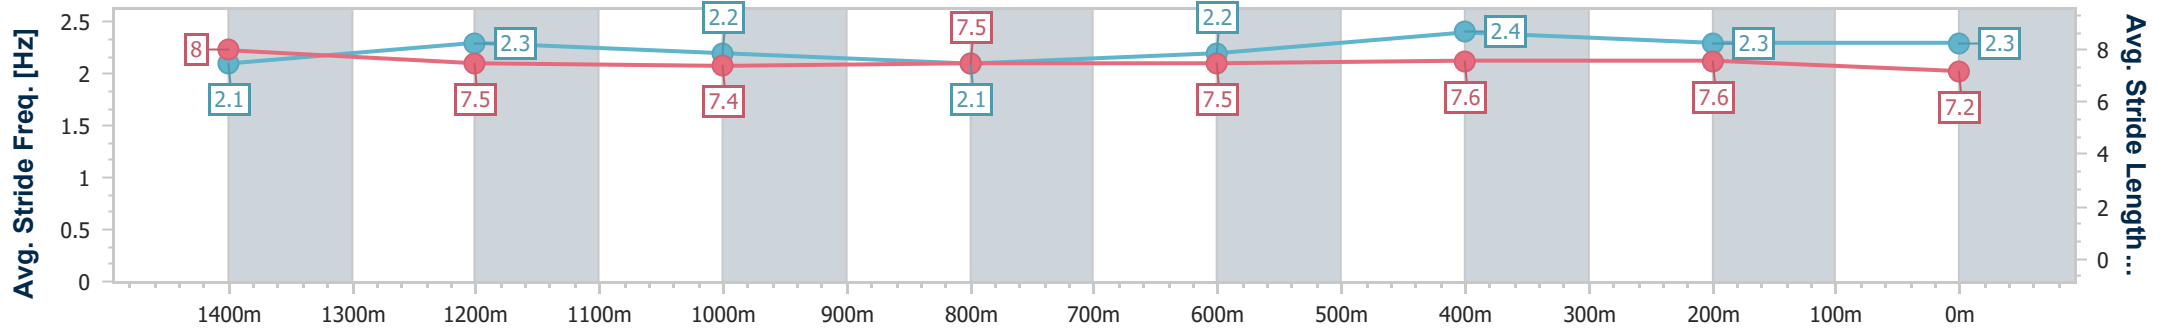

Sunshine Coast QLD Professional

Race 3: LIEBKE BUILDERS BENCHMARK 70 Handicap - 1600m

02 December 2022 - 19:30

Track Rating: SOFT (7) - UPGRADED PRIOR TO RACE 1., Weather: Fine (night racing), Rail Position: 5 METRES ENTIRE COURSE

Section	Overall	1400m	1200m	1000m	800m	600m	400m	200m
Section Times	1:38.34 [4] (0:13.23)	1:25.11 [5] (0:11.98)	1:13.13 [4] (0:12.54)	1:00.59 [5] (0:12.75)	0:47.84 [5] (0:12.58)	0:35.26 [5] (0:11.63)	0:23.63 [3] (0:11.35)	0:12.28 [3] (0:12.28)
Average Speed [km/h]	54.4	61.3	58.1	57.7	59.8	65.0	63.5	58.7
Top Speed [km/h]	63.8	62.0	61.0	58.5	63.2	66.8	66.1	62.0
Avg. Dist. to Rail [m]	9.5	9.7	9.3	8.5	7.7	8.4	12.4	12.8
Avg. Stride Freq. [Hz]	2.1	2.3	2.2	2.1	2.2	2.4	2.3	2.3
Avg. Stride Length [m]	8.0	7.5	7.4	7.5	7.5	7.6	7.6	7.2