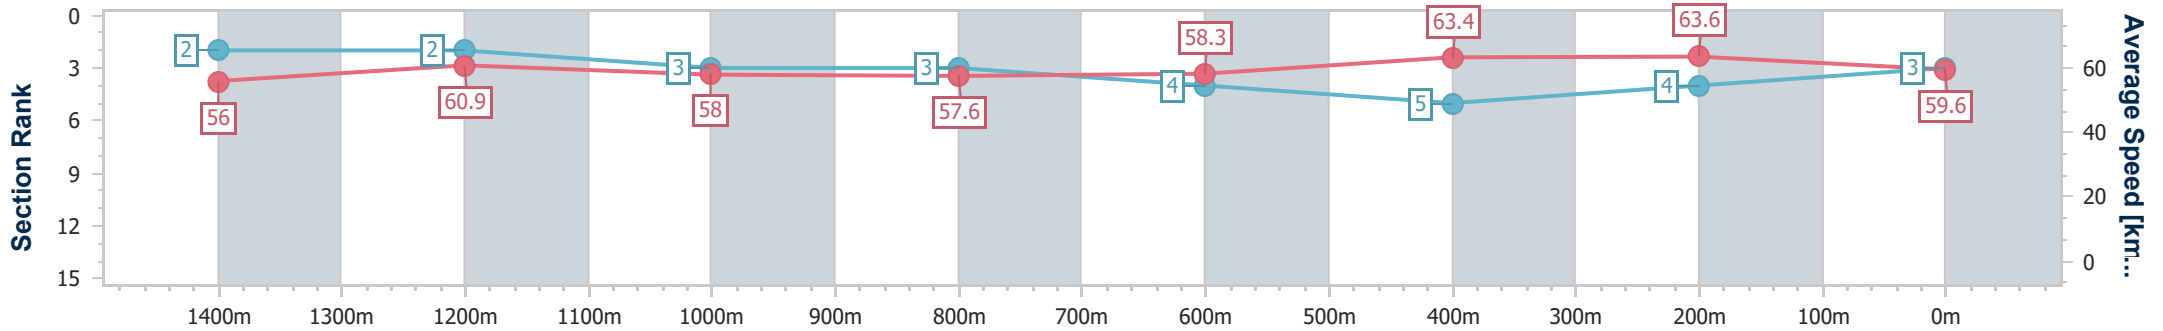

Sunshine Coast QLD Professional

Race 3: LIEBKE BUILDERS BENCHMARK 70 Handicap - 1600m

02 December 2022 - 19:30

Track Rating: SOFT (7) - UPGRADED PRIOR TO RACE 1., Weather: Fine (night racing), Rail Position: 5 METRES ENTIRE COURSE

Section	Overall	1400m	1200m	1000m	800m	600m	400m	200m
Section Times	1:38.19 [3] (0:12.90)	1:25.29 [2] (0:12.00)	1:13.29 [2] (0:12.53)	1:00.76 [3] (0:12.74)	0:48.02 [3] (0:12.85)	0:35.17 [4] (0:11.77)	0:23.40 [5] (0:11.31)	0:12.09 [4] (0:12.09)
Average Speed [km/h]	56.0	60.9	58.0	57.6	58.3	63.4	63.6	59.6
Top Speed [km/h]	63.3	63.1	59.7	59.6	61.3	64.2	64.3	62.3
Avg. Dist. to Rail [m]	10.9	7.7	7.1	7.6	7.0	5.9	7.7	8.2
Avg. Stride Freq. [Hz]	2.2	2.3	2.2	2.2	2.2	2.3	2.3	2.2
Avg. Stride Length [m]	7.9	7.5	7.3	7.4	7.4	7.7	7.7	7.4