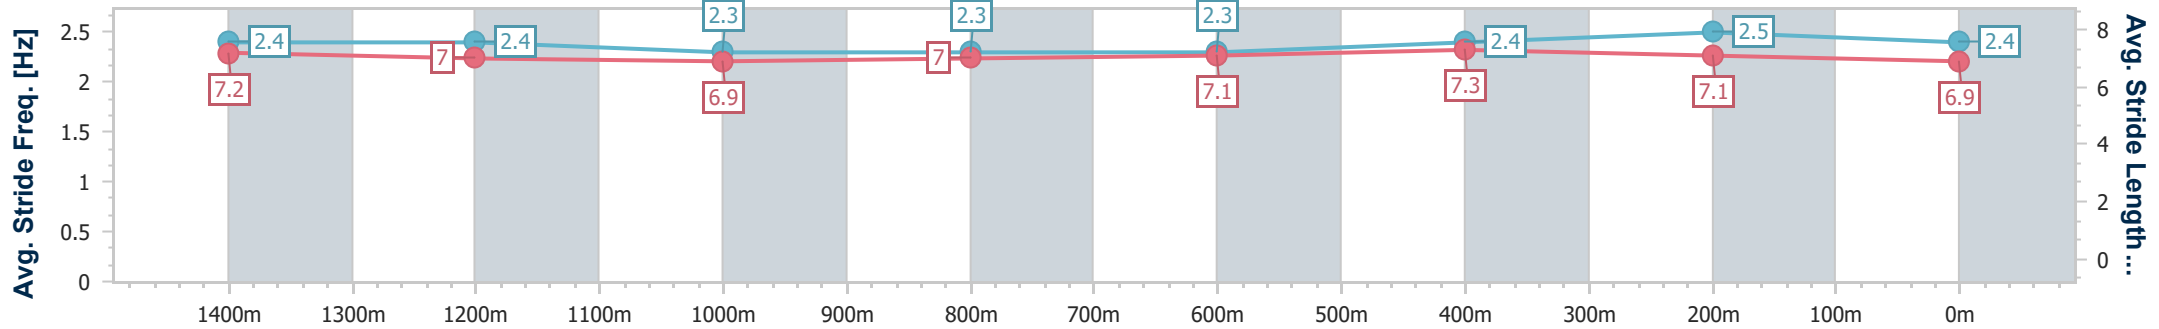

Sunshine Coast QLD Professional

Race 3: LIEBKE BUILDERS BENCHMARK 70 Handicap - 1600m

02 December 2022 - 19:30

Track Rating: SOFT (7) - UPGRADED PRIOR TO RACE 1., Weather: Fine (night racing), Rail Position: 5 METRES ENTIRE COURSE

Section	Overall	1400m	1200m	1000m	800m	600m	400m	200m
Section Times	1:38.52 [5] (0:13.13)	1:25.39 [4] (0:12.04)	1:13.35 [5] (0:12.43)	1:00.92 [4] (0:12.67)	0:48.25 [4] (0:12.66)	0:35.59 [3] (0:11.79)	0:23.80 [4] (0:11.43)	0:12.37 [5] (0:12.37)
Average Speed [km/h]	54.8	60.8	58.5	57.7	59.2	63.0	63.1	58.2
Top Speed [km/h]	61.9	62.0	60.1	58.5	61.7	64.7	64.2	62.5
Avg. Dist. to Rail [m]	8.4	7.6	7.3	7.2	6.5	5.4	6.7	5.9
Avg. Stride Freq. [Hz]	2.4	2.4	2.3	2.3	2.3	2.4	2.5	2.4
Avg. Stride Length [m]	7.2	7.0	6.9	7.0	7.1	7.3	7.1	6.9