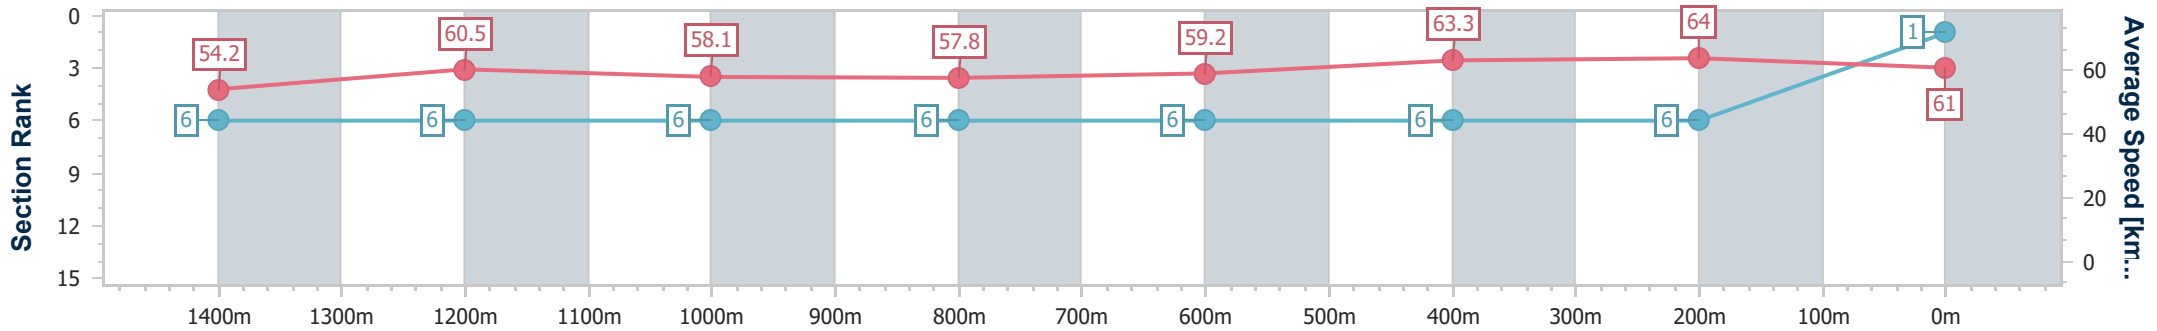

Section	Overall	1400m	1200m	1000m	800m	600m	400m	200m						
Section Times	1:38.01 [1] (0:13.29)	1:24.72 [6] (0:12.11)	1:12.61 [6] (0:12.50)	1:00.11 [6] (0:12.68)	0:47.43 [6] (0:12.62)	0:34.81 [6] (0:11.74)	0:23.07 [6] (0:11.25)	0:11.82 [6] (0:11.82)						
Average Speed [km/h]	54.2	60.5	58.1	57.8	59.2	63.3	64.0	61.0						
Top Speed [km/h]	61.6	61.6	60.1	59.7	60.9	64.7	65.1	62.6						
Avg. Dist. to Rail [m]	11.2	8.4	7.4	7.0	6.4	5.3	8.9	9.9						
Avg. Stride Freq. [Hz]	2.2	2.2	2.2	2.2	2.2	2.3	2.3	2.3						
Avg. Stride Length [m]	7.8	7.5	7.3	7.3	7.4	7.7	7.7	7.5						