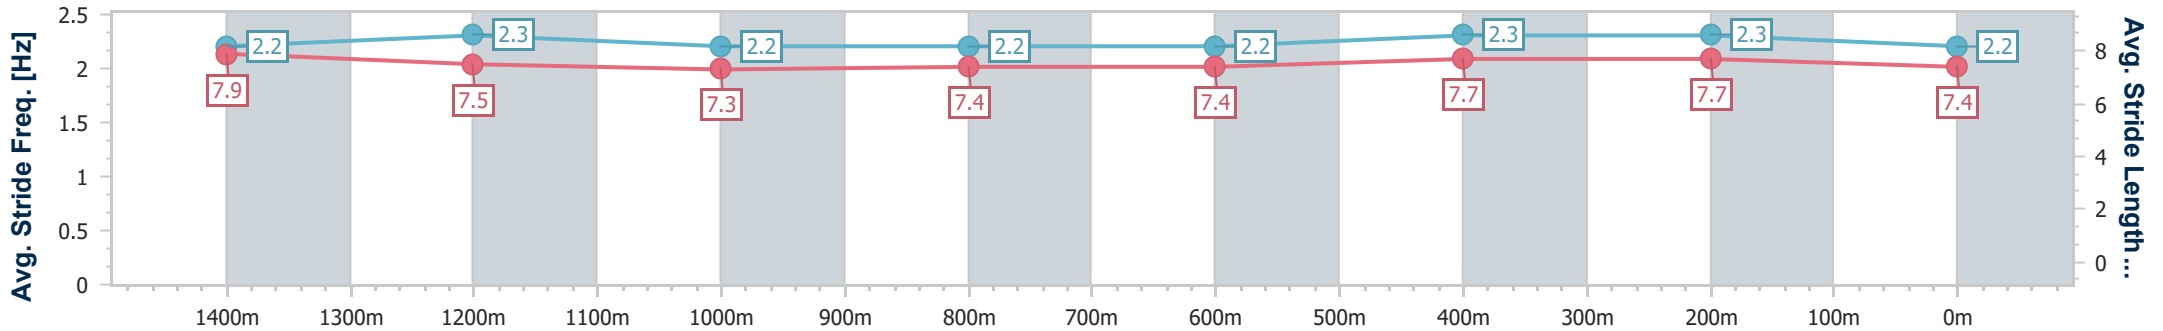

Sunshine Coast QLD Professional

Race 3: LIEBKE BUILDERS BENCHMARK 70 Handicap - 1600m

02 December 2022 - 19:30

Track Rating: SOFT (7) - UPGRADED PRIOR TO RACE 1., Weather: Fine (night racing), Rail Position: 5 METRES ENTIRE COURSE

Section	Overall	1400m	1200m	1000m	800m	600m	400m	200m
Section Times	1:38.19 [3] (0:12.90)	1:25.29 [2] (0:12.00)	1:13.29 [2] (0:12.53)	1:00.76 [3] (0:12.74)	0:48.02 [3] (0:12.85)	0:35.17 [4] (0:11.77)	0:23.40 [5] (0:11.31)	0:12.09 [4] (0:12.09)
Average Speed [km/h]	56.0	60.9	58.0	57.6	58.3	63.4	63.6	59.6
Top Speed [km/h]	63.3	63.1	59.7	59.6	61.3	64.2	64.3	62.3
Avg. Dist. to Rail [m]	10.9	7.7	7.1	7.6	7.0	5.9	7.7	8.2
Avg. Stride Freq. [Hz]	2.2	2.3	2.2	2.2	2.2	2.3	2.3	2.2
Avg. Stride Length [m]	7.9	7.5	7.3	7.4	7.4	7.7	7.7	7.4