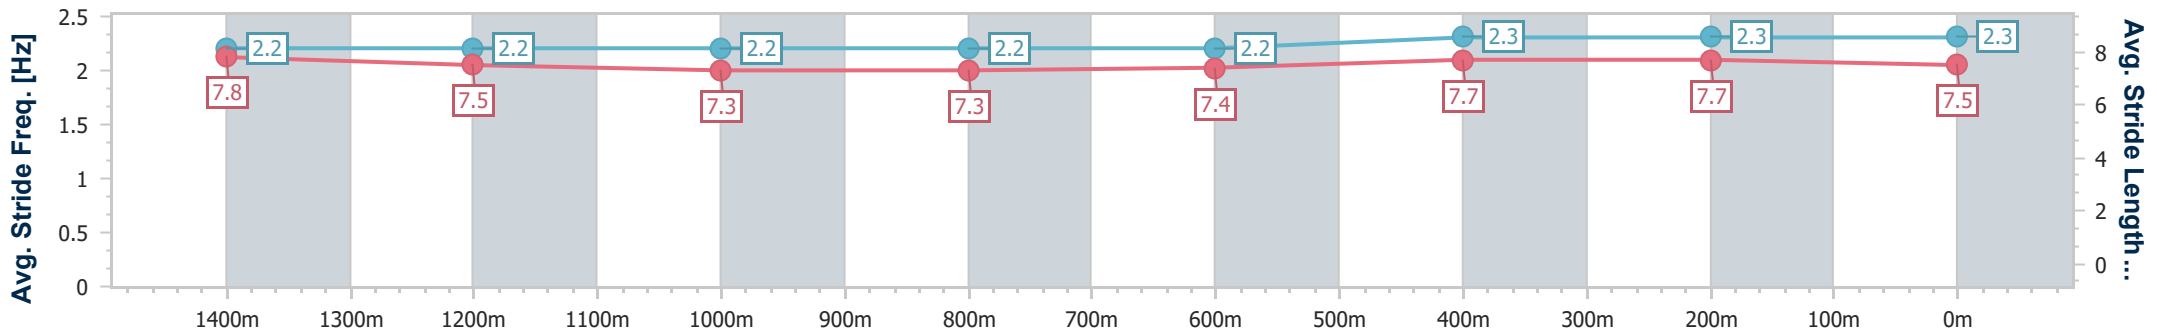

Sunshine Coast QLD Professional

Race 3: LIEBKE BUILDERS BENCHMARK 70 Handicap - 1600m

02 December 2022 - 19:30

Track Rating: SOFT (7) - UPGRADED PRIOR TO RACE 1., Weather: Fine (night racing), Rail Position: 5 METRES ENTIRE COURSE

Section	Overall	1400m	1200m	1000m	800m	600m	400m	200m						
Section Times	1:38.01 [1] (0:13.29)	1:24.72 [6] (0:12.11)	1:12.61 [6] (0:12.50)	1:00.11 [6] (0:12.68)	0:47.43 [6] (0:12.62)	0:34.81 [6] (0:11.74)	0:23.07 [6] (0:11.25)	0:11.82 [6] (0:11.82)						
Average Speed [km/h]	54.2	60.5	58.1	57.8	59.2	63.3	64.0	61.0						
Top Speed [km/h]	61.6	61.6	60.1	59.7	60.9	64.7	65.1	62.6						
Avg. Dist. to Rail [m]	11.2	8.4	7.4	7.0	6.4	5.3	8.9	9.9						
Avg. Stride Freq. [Hz]	2.2	2.2	2.2	2.2	2.2	2.3	2.3	2.3						
Avg. Stride Length [m]	7.8	7.5	7.3	7.3	7.4	7.7	7.7	7.5						