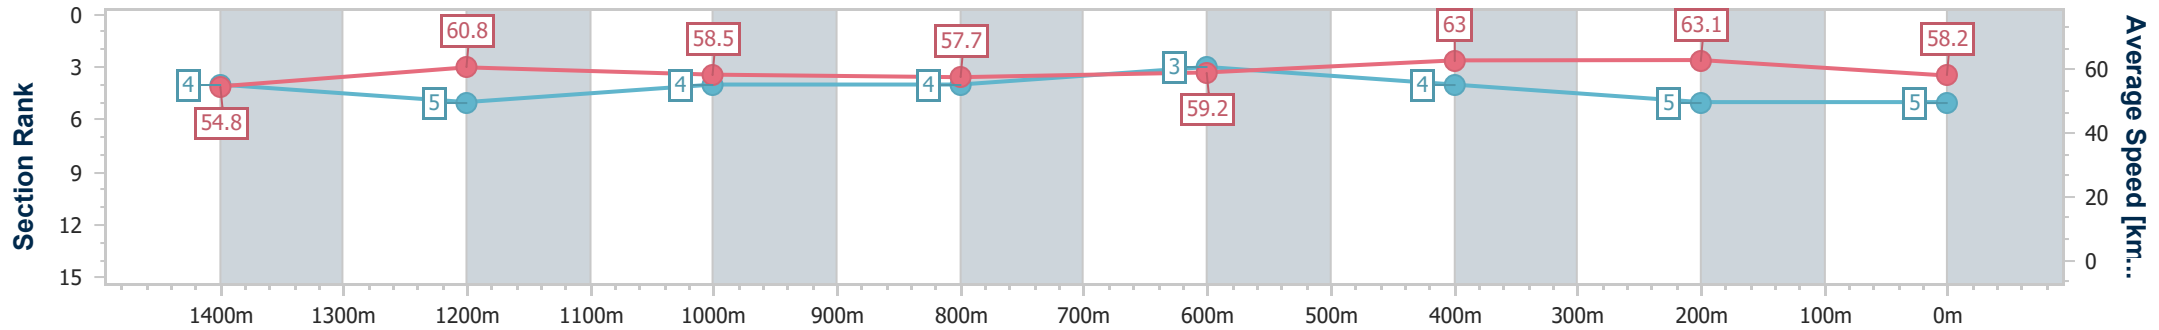

- [] Ranking at each section and finish
- .-.- No data available at this section
- NA No data available

Horse/Jockey Name	First Son
Final Rank	5
Fastest Section Time (Section)	0:11.43 (400m)
Top Speed [km/h] (Section)	64.7 (600m)
Race State	Finished

Sunshine Coast QLD Professional

Race 3: LIEBKE BUILDERS BENCHMARK 70 Handicap - 1600m

02 December 2022 - 19:30

Track Rating: SOFT (7) - UPGRADED PRIOR TO RACE 1., Weather: Fine (night racing), Rail Position: 5 METRES ENTIRE COURSE

Section	Overall	1400m	1200m	1000m	800m	600m	400m	200m
Section Times	1:38.52 [5] (0:13.13)	1:25.39 [4] (0:12.04)	1:13.35 [5] (0:12.43)	1:00.92 [4] (0:12.67)	0:48.25 [4] (0:12.66)	0:35.59 [3] (0:11.79)	0:23.80 [4] (0:11.43)	0:12.37 [5] (0:12.37)
Average Speed [km/h]	54.8	60.8	58.5	57.7	59.2	63.0	63.1	58.2
Top Speed [km/h]	61.9	62.0	60.1	58.5	61.7	64.7	64.2	62.5
Avg. Dist. to Rail [m]	8.4	7.6	7.3	7.2	6.5	5.4	6.7	5.9
Avg. Stride Freq. [Hz]	2.4	2.4	2.3	2.3	2.3	2.4	2.5	2.4
Avg. Stride Length [m]	7.2	7.0	6.9	7.0	7.1	7.3	7.1	6.9