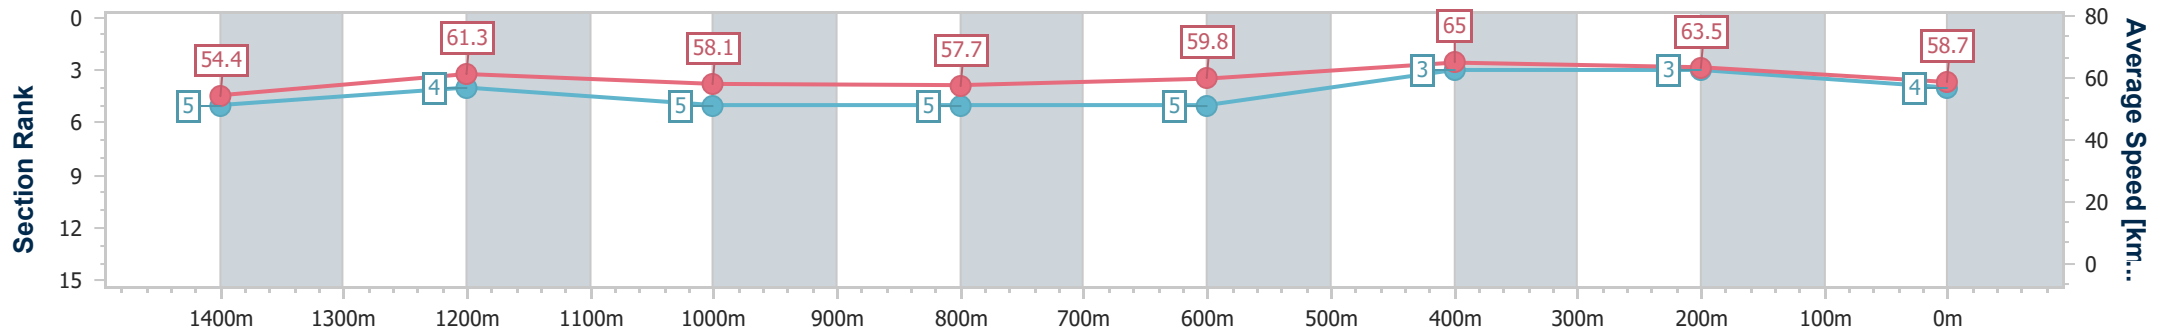

Sunshine Coast QLD Professional

Race 3: LIEBKE BUILDERS BENCHMARK 70 Handicap - 1600m

02 December 2022 - 19:30

Track Rating: SOFT (7) - UPGRADED PRIOR TO RACE 1., Weather: Fine (night racing), Rail Position: 5 METRES ENTIRE COURSE

Section	Overall	1400m	1200m	1000m	800m	600m	400m	200m
Section Times	1:38.34 [4] (0:13.23)	1:25.11 [5] (0:11.98)	1:13.13 [4] (0:12.54)	1:00.59 [5] (0:12.75)	0:47.84 [5] (0:12.58)	0:35.26 [5] (0:11.63)	0:23.63 [3] (0:11.35)	0:12.28 [3] (0:12.28)
Average Speed [km/h]	54.4	61.3	58.1	57.7	59.8	65.0	63.5	58.7
Top Speed [km/h]	63.8	62.0	61.0	58.5	63.2	66.8	66.1	62.0
Avg. Dist. to Rail [m]	9.5	9.7	9.3	8.5	7.7	8.4	12.4	12.8
Avg. Stride Freq. [Hz]	2.1	2.3	2.2	2.1	2.2	2.4	2.3	2.3
Avg. Stride Length [m]	8.0	7.5	7.4	7.5	7.5	7.6	7.6	7.2