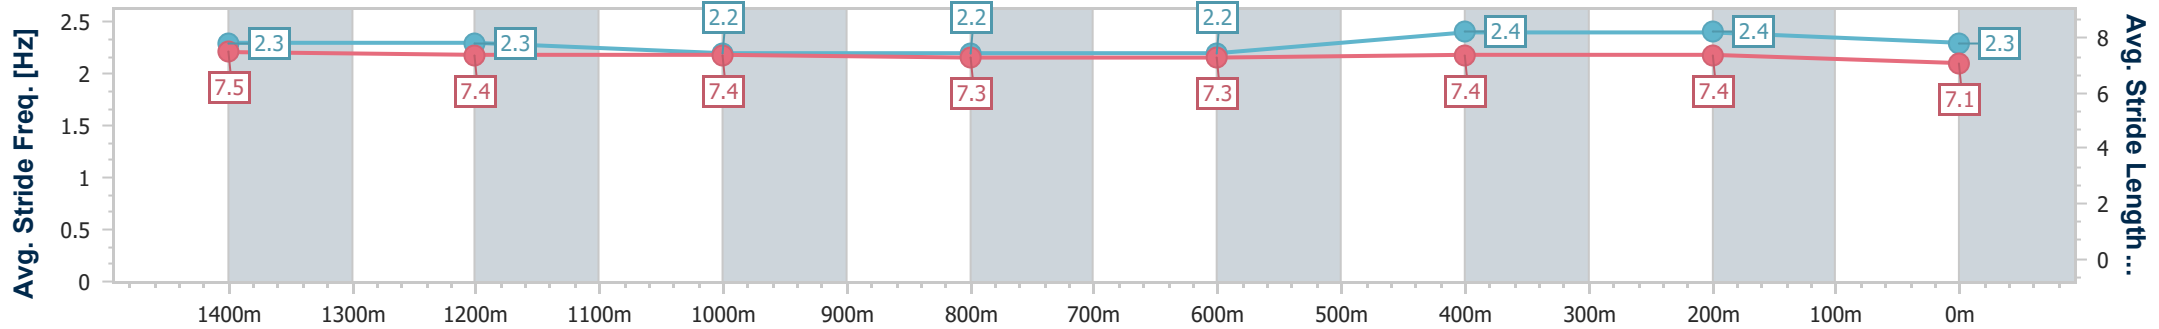

Sunshine Coast QLD Professional

Race 3: LIEBKE BUILDERS BENCHMARK 70 Handicap - 1600m

02 December 2022 - 19:30

Track Rating: SOFT (7) - UPGRADED PRIOR TO RACE 1., Weather: Fine (night racing), Rail Position: 5 METRES ENTIRE COURSE

Section	Overall	1400m	1200m	1000m	800m	600m	400m	200m						
Section Times	1:38.08 [2] (0:13.06)	1:25.02 [3] (0:12.00)	1:13.02 [3] (0:12.24)	1:00.78 [2] (0:12.67)	0:48.11 [2] (0:12.67)	0:35.44 [2] (0:11.83)	0:23.61 [2] (0:11.30)	0:12.31 [1] (0:12.31)						
Average Speed [km/h]	55.3	61.2	59.5	57.8	59.0	63.0	63.7	58.5						
Top Speed [km/h]	61.6	63.2	60.2	59.5	61.4	64.3	65.5	61.6						
Avg. Dist. to Rail [m]	10.3	9.3	8.7	7.9	6.5	5.6	7.1	7.0						
Avg. Stride Freq. [Hz]	2.3	2.3	2.2	2.2	2.2	2.4	2.4	2.3						
Avg. Stride Length [m]	7.5	7.4	7.4	7.3	7.3	7.4	7.4	7.1						