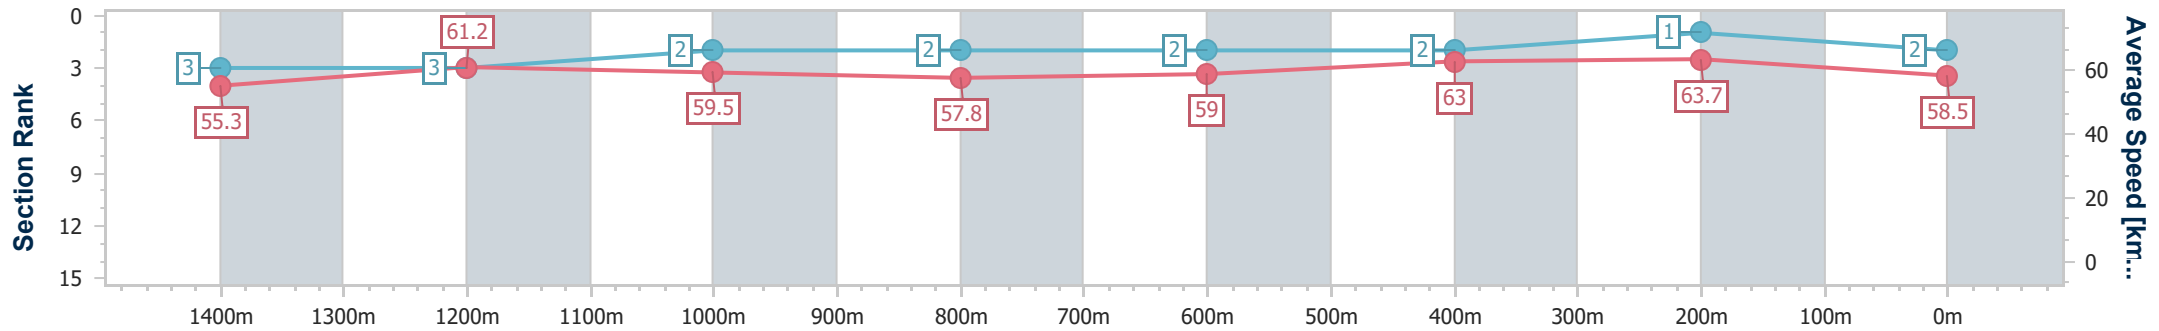

Sunshine Coast QLD Professional

Race 3: LIEBKE BUILDERS BENCHMARK 70 Handicap - 1600m

02 December 2022 - 19:30

Track Rating: SOFT (7) - UPGRADED PRIOR TO RACE 1., Weather: Fine (night racing), Rail Position: 5 METRES ENTIRE COURSE

Section	Overall	1400m	1200m	1000m	800m	600m	400m	200m						
Section Times	1:38.08 [2] (0:13.06)	1:25.02 [3] (0:12.00)	1:13.02 [3] (0:12.24)	1:00.78 [2] (0:12.67)	0:48.11 [2] (0:12.67)	0:35.44 [2] (0:11.83)	0:23.61 [2] (0:11.30)	0:12.31 [1] (0:12.31)						
Average Speed [km/h]	55.3	61.2	59.5	57.8	59.0	63.0	63.7	58.5						
Top Speed [km/h]	61.6	63.2	60.2	59.5	61.4	64.3	65.5	61.6						
Avg. Dist. to Rail [m]	10.3	9.3	8.7	7.9	6.5	5.6	7.1	7.0						
Avg. Stride Freq. [Hz]	2.3	2.3	2.2	2.2	2.2	2.4	2.4	2.3						
Avg. Stride Length [m]	7.5	7.4	7.4	7.3	7.3	7.4	7.4	7.1						