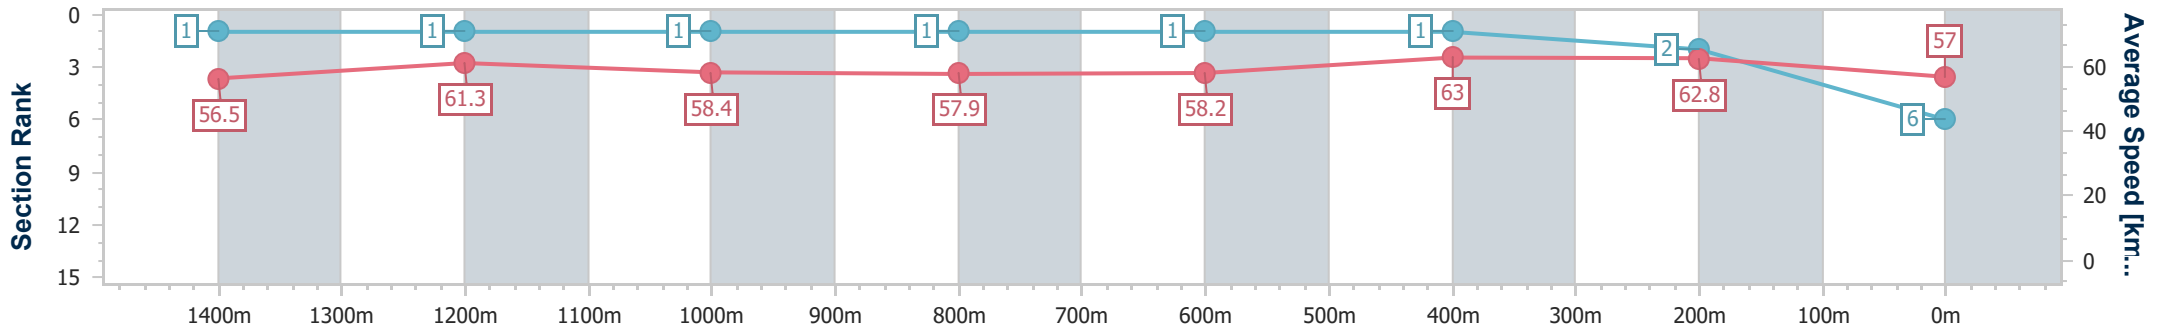

Sunshine Coast QLD Professional

Race 3: LIEBKE BUILDERS BENCHMARK 70 Handicap - 1600m

02 December 2022 - 19:30

Track Rating: SOFT (7) - UPGRADED PRIOR TO RACE 1., Weather: Fine (night racing), Rail Position: 5 METRES ENTIRE COURSE

Section	Overall	1400m	1200m	1000m	800m	600m	400m	200m						
Section Times	1:38.54 [6] (0:12.74)	1:25.80 [1] (0:11.96)	1:13.84 [1] (0:12.44)	1:01.40 [1] (0:12.66)	0:48.74 [1] (0:12.83)	0:35.91 [1] (0:11.80)	0:24.11 [1] (0:11.48)	0:12.63 [2] (0:12.63)						
Average Speed [km/h]	56.5	61.3	58.4	57.9	58.2	63.0	62.8	57.0						
Top Speed [km/h]	62.5	62.5	59.6	59.3	60.6	64.1	64.5	59.8						
Avg. Dist. to Rail [m]	11.1	7.9	7.3	7.2	6.4	5.4	6.7	6.4						
Avg. Stride Freq. [Hz]	2.3	2.3	2.3	2.2	2.3	2.4	2.4	2.2						
Avg. Stride Length [m]	7.7	7.3	7.1	7.2	7.1	7.4	7.3	7.1						