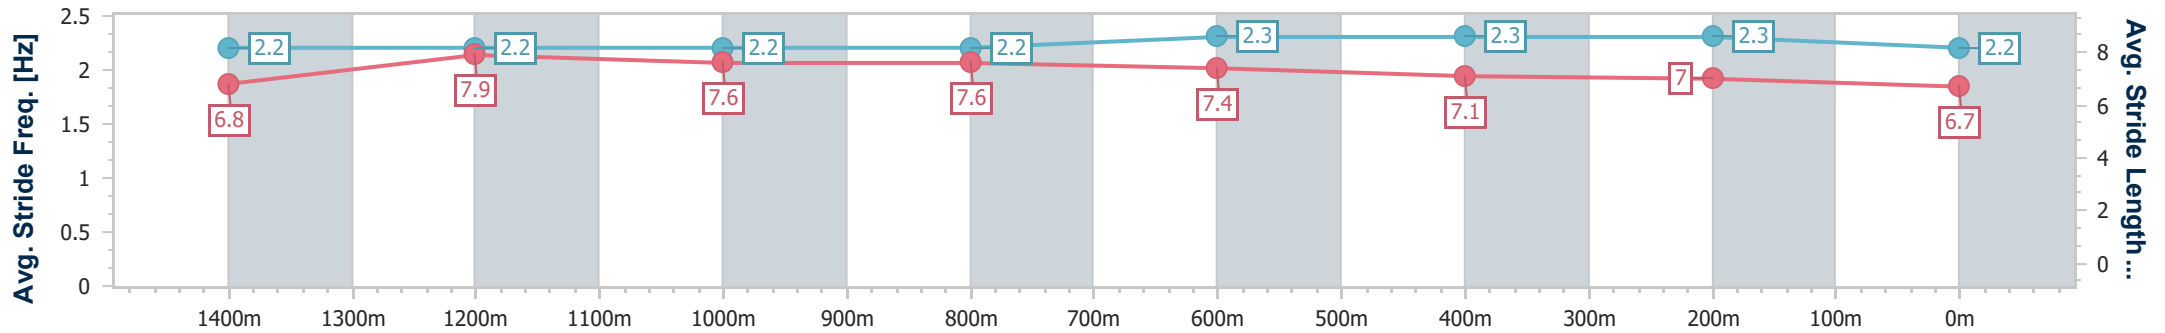

Sunshine Coast QLD Professional  
Race 2: MARTIN COLLINS AUSTRALIA Maiden Handicap - 1600m

11 December 2022 - 13:40

Track Rating: Good 4, Weather: Fine, Rail Position: +6m Entire

Section	Overall	1400m	1200m	1000m	800m	600m	400m	200m
Section Times	1:38.78 [7] (0:14.09)	1:24.69 [8] (0:11.60)	1:13.09 [8] (0:12.21)	1:00.88 [8] (0:12.35)	0:48.53 [8] (0:11.67)	0:36.86 [8] (0:11.89)	0:24.97 [8] (0:12.22)	0:12.75 [8] (0:12.75)
Average Speed [km/h]	51.1	62.5	59.1	58.7	62.3	60.8	59.0	56.7
Top Speed [km/h]	64.4	64.5	59.7	60.1	63.3	61.5	60.9	57.8
Avg. Dist. to Rail [m]	3.4	2.9	3.0	2.5	1.5	0.8	1.4	5.4
Avg. Stride Freq. [Hz]	2.0	2.3	2.2	2.2	2.2	2.2	2.2	2.2
Avg. Stride Length [m]	7.0	7.7	7.5	7.6	7.7	7.6	7.4	7.2

- [ ] Ranking at each section and finish
- .-.- No data available at this section
- NA No data available

Horse/Jockey Name	Tyson's Fury
Final Rank	8
Fastest Section Time (Section)	0:11.50 (1400m)
Top Speed [km/h] (Section)	65.5 (Overall)
Race State	Finished

Sunshine Coast QLD Professional  
Race 2: MARTIN COLLINS AUSTRALIA Maiden Handicap - 1600m

11 December 2022 - 13:40

Track Rating: Good 4, Weather: Fine, Rail Position: +6m Entire

Section	Overall	1400m	1200m	1000m	800m	600m	400m	200m
Section Times	1:39.22 [8] (0:13.51)	1:25.71 [1] (0:11.50)	1:14.21 [1] (0:12.10)	1:02.11 [1] (0:12.22)	0:49.89 [2] (0:12.01)	0:37.88 [2] (0:11.89)	0:25.99 [2] (0:12.44)	0:13.55 [6] (0:13.55)
Average Speed [km/h]	53.4	63.2	59.6	59.2	60.7	61.1	57.9	53.4
Top Speed [km/h]	65.5	65.4	61.2	60.9	62.1	62.6	60.9	56.1
Avg. Dist. to Rail [m]	4.1	3.6	2.5	2.3	2.1	1.5	1.2	1.1
Avg. Stride Freq. [Hz]	2.2	2.2	2.2	2.2	2.3	2.3	2.3	2.2
Avg. Stride Length [m]	6.8	7.9	7.6	7.6	7.4	7.1	7.0	6.7

- [ ] Ranking at each section and finish
- .-.- No data available at this section
- NA No data available