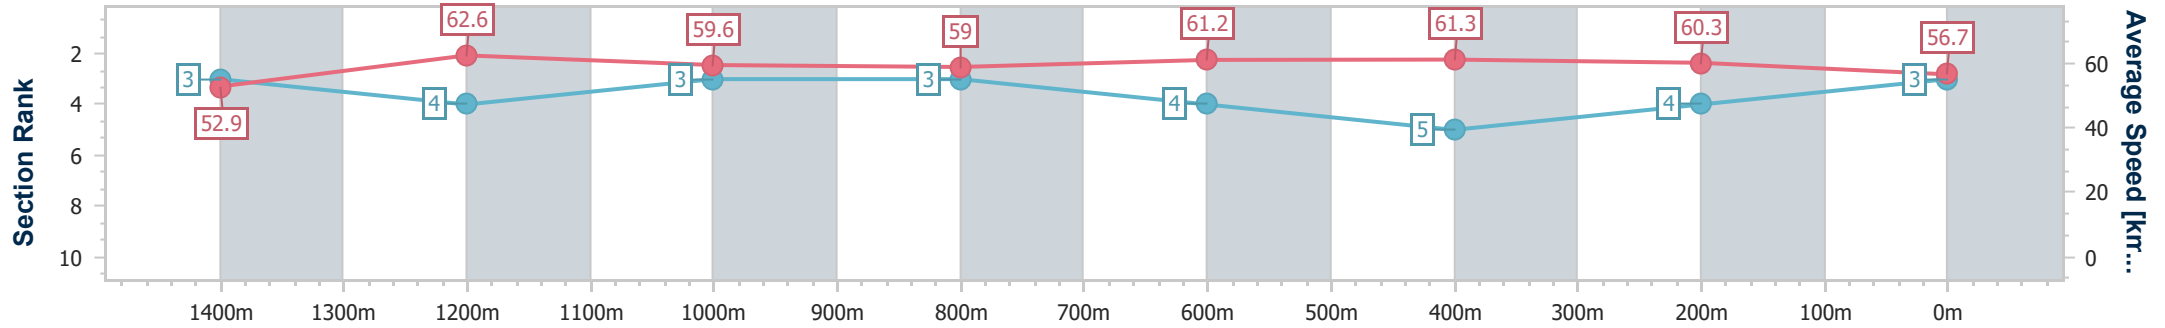

Sunshine Coast QLD Professional  
Race 2: MARTIN COLLINS AUSTRALIA Maiden Handicap - 1600m

11 December 2022 - 13:40

Track Rating: Good 4, Weather: Fine, Rail Position: +6m Entire

Section	Overall	1400m	1200m	1000m	800m	600m	400m	200m
Section Times	1:38.15 [3] (0:13.61)	1:24.54 [3] (0:11.63)	1:12.91 [4] (0:12.11)	1:00.80 [3] (0:12.30)	0:48.50 [3] (0:11.93)	0:36.57 [4] (0:11.88)	0:24.69 [5] (0:11.95)	0:12.74 [4] (0:12.74)
Average Speed [km/h]	52.9	62.6	59.6	59.0	61.2	61.3	60.3	56.7
Top Speed [km/h]	64.5	64.6	61.2	61.3	61.8	61.8	62.1	57.4
Avg. Dist. to Rail [m]	5.5	4.0	3.0	2.9	2.4	1.9	3.2	2.9
Avg. Stride Freq. [Hz]	2.2	2.2	2.1	2.1	2.2	2.2	2.2	2.2
Avg. Stride Length [m]	6.6	7.9	7.7	7.7	7.8	7.6	7.5	7.3