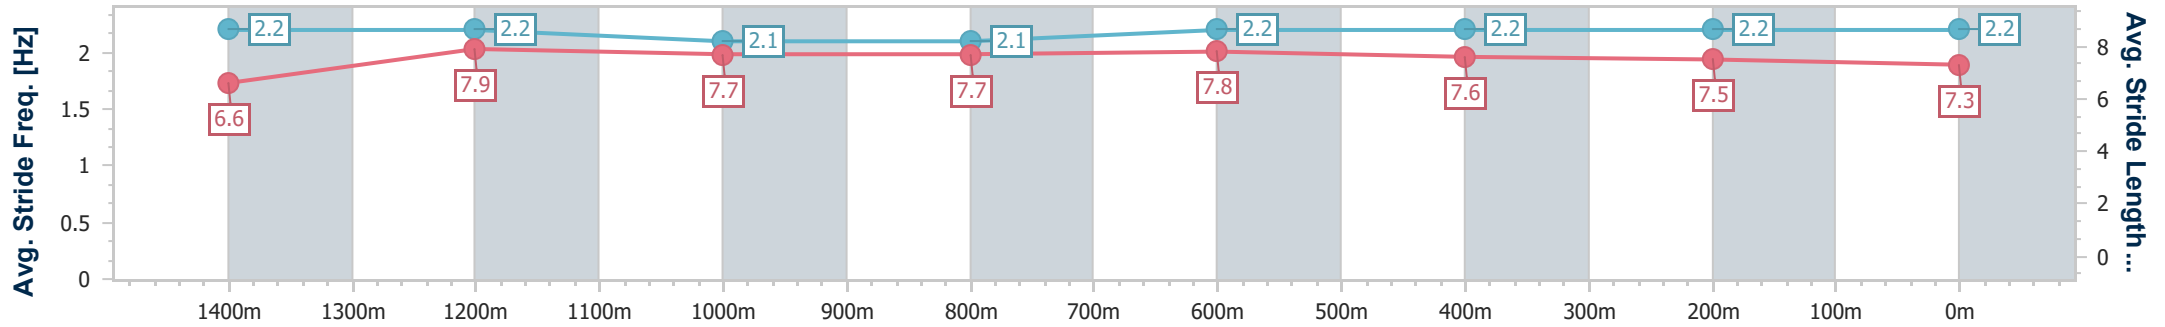

- [ ] Ranking at each section and finish
- .-.- No data available at this section
- NA No data available

Horse/Jockey Name	Rufus Winright
Final Rank	3
Fastest Section Time (Section)	0:11.63 (1400m)
Top Speed [km/h] (Section)	64.6 (1400m)
Race State	Finished

Sunshine Coast QLD Professional  
Race 2: MARTIN COLLINS AUSTRALIA Maiden Handicap - 1600m

11 December 2022 - 13:40

Track Rating: Good 4, Weather: Fine, Rail Position: +6m Entire

Section	Overall	1400m	1200m	1000m	800m	600m	400m	200m
Section Times	1:38.15 [3] (0:13.61)	1:24.54 [3] (0:11.63)	1:12.91 [4] (0:12.11)	1:00.80 [3] (0:12.30)	0:48.50 [3] (0:11.93)	0:36.57 [4] (0:11.88)	0:24.69 [5] (0:11.95)	0:12.74 [4] (0:12.74)
Average Speed [km/h]	52.9	62.6	59.6	59.0	61.2	61.3	60.3	56.7
Top Speed [km/h]	64.5	64.6	61.2	61.3	61.8	61.8	62.1	57.4
Avg. Dist. to Rail [m]	5.5	4.0	3.0	2.9	2.4	1.9	3.2	2.9
Avg. Stride Freq. [Hz]	2.2	2.2	2.1	2.1	2.2	2.2	2.2	2.2
Avg. Stride Length [m]	6.6	7.9	7.7	7.7	7.8	7.6	7.5	7.3