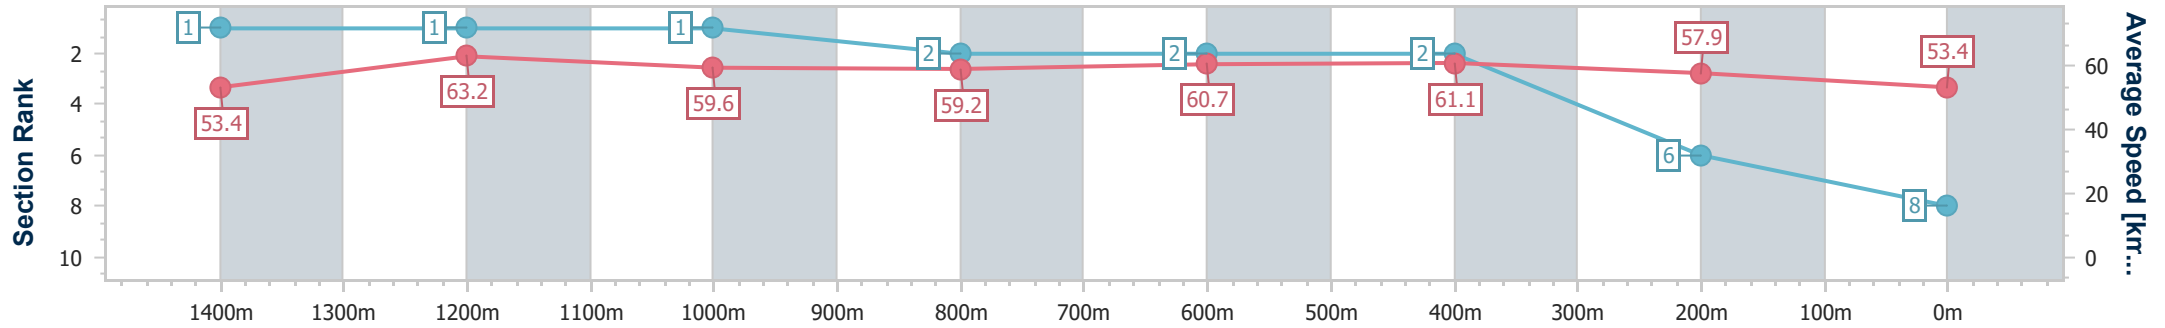

Sunshine Coast QLD Professional  
Race 2: MARTIN COLLINS AUSTRALIA Maiden Handicap - 1600m

11 December 2022 - 13:40

Track Rating: Good 4, Weather: Fine, Rail Position: +6m Entire

Section	Overall	1400m	1200m	1000m	800m	600m	400m	200m
Section Times	1:38.78 [7] (0:14.09)	1:24.69 [8] (0:11.60)	1:13.09 [8] (0:12.21)	1:00.88 [8] (0:12.35)	0:48.53 [8] (0:11.67)	0:36.86 [8] (0:11.89)	0:24.97 [8] (0:12.22)	0:12.75 [8] (0:12.75)
Average Speed [km/h]	51.1	62.5	59.1	58.7	62.3	60.8	59.0	56.7
Top Speed [km/h]	64.4	64.5	59.7	60.1	63.3	61.5	60.9	57.8
Avg. Dist. to Rail [m]	3.4	2.9	3.0	2.5	1.5	0.8	1.4	5.4
Avg. Stride Freq. [Hz]	2.0	2.3	2.2	2.2	2.2	2.2	2.2	2.2
Avg. Stride Length [m]	7.0	7.7	7.5	7.6	7.7	7.6	7.4	7.2

- [ ] Ranking at each section and finish
- .-.- No data available at this section
- NA No data available

Horse/Jockey Name	Tyson's Fury
Final Rank	8
Fastest Section Time (Section)	0:11.50 (1400m)
Top Speed [km/h] (Section)	65.5 (Overall)
Race State	Finished

Sunshine Coast QLD Professional  
Race 2: MARTIN COLLINS AUSTRALIA Maiden Handicap - 1600m

11 December 2022 - 13:40

Track Rating: Good 4, Weather: Fine, Rail Position: +6m Entire

Section	Overall	1400m	1200m	1000m	800m	600m	400m	200m
Section Times	1:39.22 [8] (0:13.51)	1:25.71 [1] (0:11.50)	1:14.21 [1] (0:12.10)	1:02.11 [1] (0:12.22)	0:49.89 [2] (0:12.01)	0:37.88 [2] (0:11.89)	0:25.99 [2] (0:12.44)	0:13.55 [6] (0:13.55)
Average Speed [km/h]	53.4	63.2	59.6	59.2	60.7	61.1	57.9	53.4
Top Speed [km/h]	65.5	65.4	61.2	60.9	62.1	62.6	60.9	56.1
Avg. Dist. to Rail [m]	4.1	3.6	2.5	2.3	2.1	1.5	1.2	1.1
Avg. Stride Freq. [Hz]	2.2	2.2	2.2	2.2	2.3	2.3	2.3	2.2
Avg. Stride Length [m]	6.8	7.9	7.6	7.6	7.4	7.1	7.0	6.7