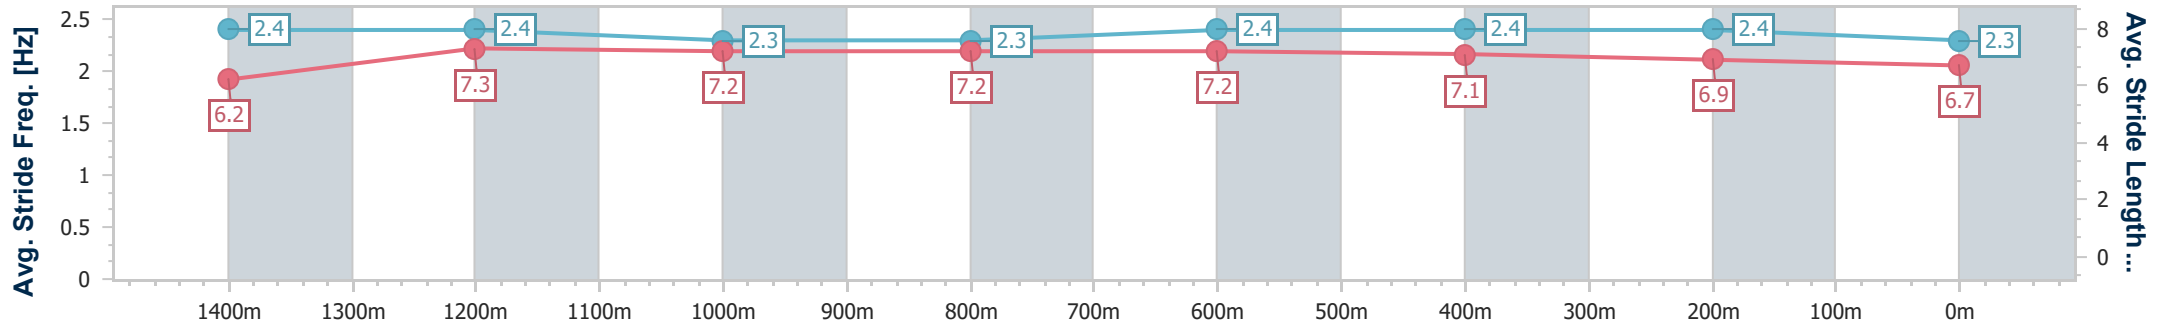

- [ ] Ranking at each section and finish
- .-.- No data available at this section
- NA No data available

Horse/Jockey Name	Substance
Final Rank	5
Fastest Section Time (Section)	0:11.51 (1400m)
Top Speed [km/h] (Section)	65.0 (1400m)
Race State	Finished

Sunshine Coast QLD Professional  
Race 2: MARTIN COLLINS AUSTRALIA Maiden Handicap - 1600m

11 December 2022 - 13:40

Track Rating: Good 4, Weather: Fine, Rail Position: +6m Entire

Section	Overall	1400m	1200m	1000m	800m	600m	400m	200m
Section Times	1:38.54 [5] (0:13.69)	1:24.85 [4] (0:11.51)	1:13.34 [3] (0:12.17)	1:01.17 [4] (0:12.26)	0:48.91 [4] (0:11.82)	0:37.09 [3] (0:11.94)	0:25.15 [6] (0:12.20)	0:12.95 [5] (0:12.95)
Average Speed [km/h]	52.6	62.6	59.2	59.1	61.4	60.6	59.0	55.9
Top Speed [km/h]	64.9	65.0	60.3	61.8	62.5	61.9	60.8	57.7
Avg. Dist. to Rail [m]	1.3	1.1	1.1	2.0	1.4	1.1	0.6	0.9
Avg. Stride Freq. [Hz]	2.4	2.4	2.3	2.3	2.4	2.4	2.4	2.3
Avg. Stride Length [m]	6.2	7.3	7.2	7.2	7.2	7.1	6.9	6.7