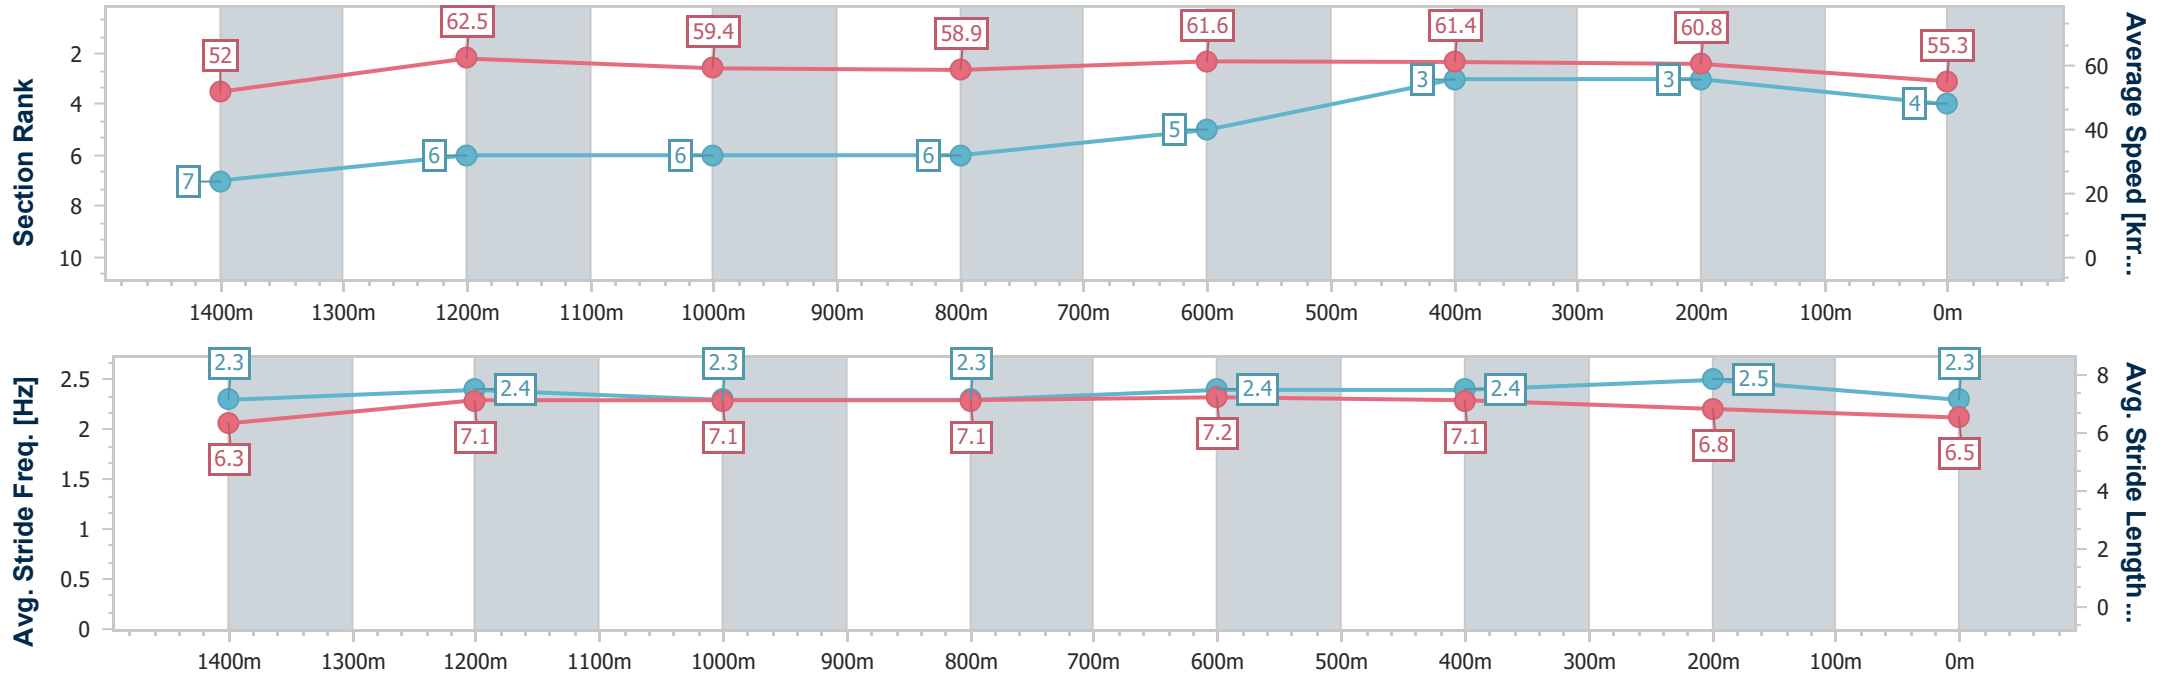

- [ ] Ranking at each section and finish
- .-.- No data available at this section
- NA No data available

Horse/Jockey Name	Playing Hookie
Final Rank	4
Fastest Section Time (Section)	0:11.58 (1400m)
Top Speed [km/h] (Section)	65.2 (Overall)
Race State	Finished

Sunshine Coast QLD Professional  
Race 2: MARTIN COLLINS AUSTRALIA Maiden Handicap - 1600m

11 December 2022 - 13:40

Track Rating: Good 4, Weather: Fine, Rail Position: +6m Entire

Section	Overall	1400m	1200m	1000m	800m	600m	400m	200m
Section Times	1:38.34 [4] (0:13.86)	1:24.48 [7] (0:11.58)	1:12.90 [6] (0:12.16)	1:00.74 [6] (0:12.27)	0:48.47 [6] (0:11.77)	0:36.70 [5] (0:11.76)	0:24.94 [3] (0:11.84)	0:13.10 [3] (0:13.10)
Average Speed [km/h]	52.0	62.5	59.4	58.9	61.6	61.4	60.8	55.3
Top Speed [km/h]	65.2	65.0	60.6	60.6	62.2	62.3	62.4	58.5
Avg. Dist. to Rail [m]	5.3	2.2	2.0	1.8	1.1	0.5	1.5	0.8
Avg. Stride Freq. [Hz]	2.3	2.4	2.3	2.3	2.4	2.4	2.5	2.3
Avg. Stride Length [m]	6.3	7.1	7.1	7.1	7.2	7.1	6.8	6.5