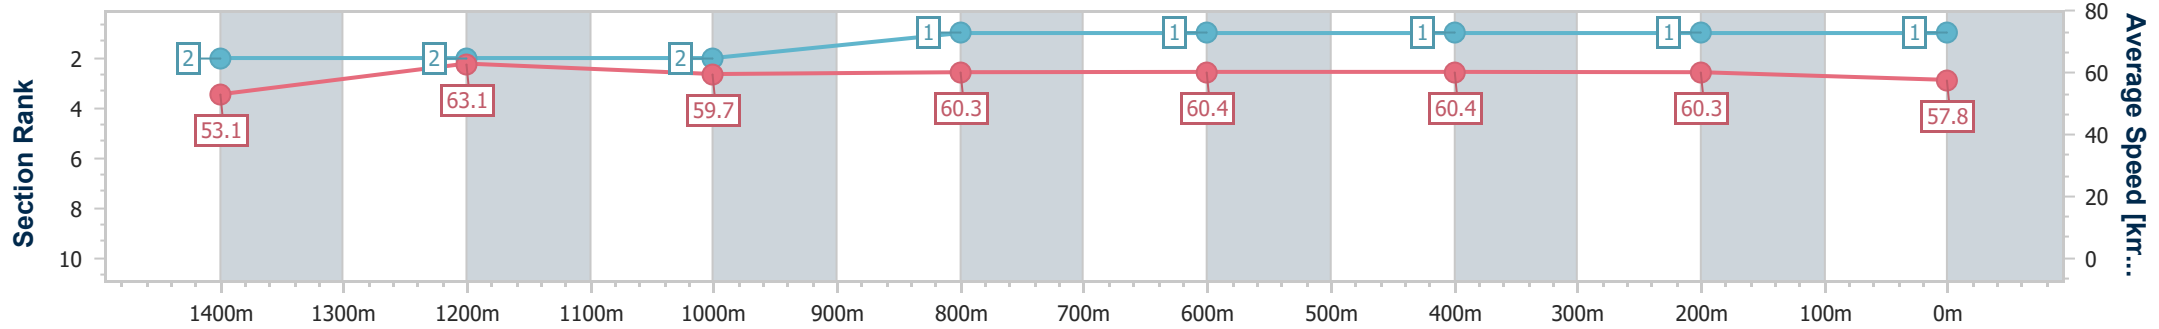

Horse/Jockey Name	Set Ablaze
Final Rank	1
Fastest Section Time (Section)	0:11.51 (1400m)
Top Speed [km/h] (Section)	66.2 (Overall)
Race State	Finished

Sunshine Coast QLD Professional
Race 2: MARTIN COLLINS AUSTRALIA Maiden Handicap - 1600m

11 December 2022 - 13:40

Track Rating: Good 4, Weather: Fine, Rail Position: +6m Entire

Section	Overall	1400m	1200m	1000m	800m	600m	400m	200m
Section Times	1:37.61 [1] (0:13.56)	1:24.05 [2] (0:11.51)	1:12.54 [2] (0:12.08)	1:00.46 [2] (0:12.03)	0:48.43 [1] (0:12.01)	0:36.42 [1] (0:11.95)	0:24.47 [1] (0:11.93)	0:12.54 [1] (0:12.54)
Average Speed [km/h]	53.1	63.1	59.7	60.3	60.4	60.4	60.3	57.8
Top Speed [km/h]	66.2	65.5	61.8	61.2	60.9	61.0	60.5	59.7
Avg. Dist. to Rail [m]	7.0	4.0	3.1	2.7	1.3	0.3	0.4	0.9
Avg. Stride Freq. [Hz]	2.3	2.4	2.3	2.2	2.3	2.3	2.3	2.3
Avg. Stride Length [m]	6.5	7.4	7.3	7.5	7.4	7.4	7.3	7.1

- [ ] Ranking at each section and finish
- -.-.- No data available at this section
- NA No data available