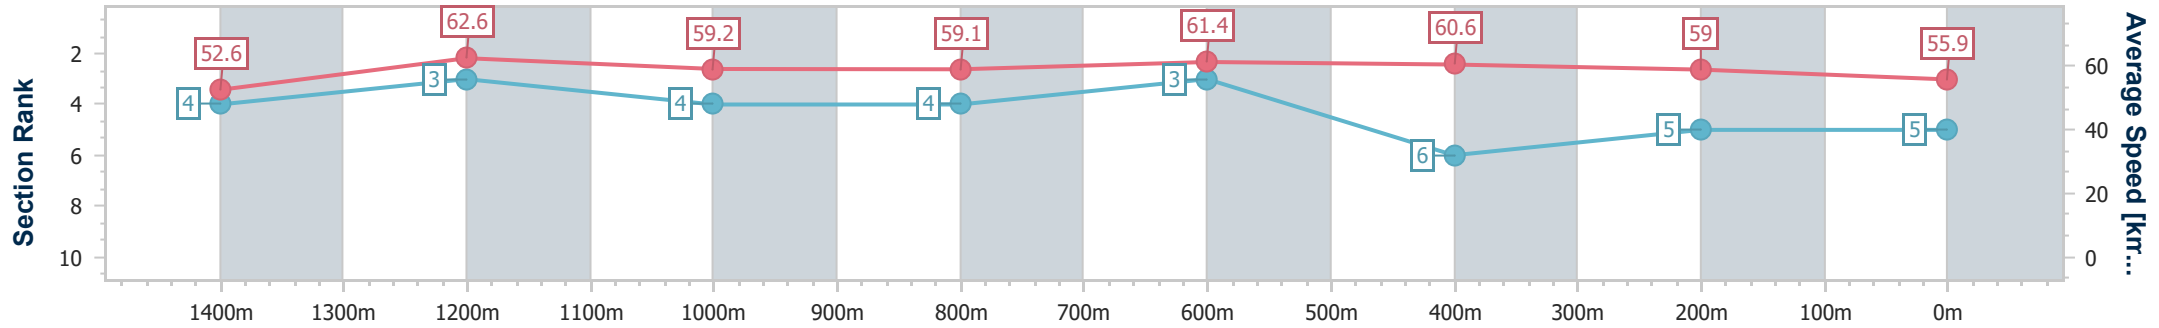

- [ ] Ranking at each section and finish
- .-.- No data available at this section
- NA No data available

Horse/Jockey Name	Substance
Final Rank	5
Fastest Section Time (Section)	0:11.51 (1400m)
Top Speed [km/h] (Section)	65.0 (1400m)
Race State	Finished

Sunshine Coast QLD Professional  
Race 2: MARTIN COLLINS AUSTRALIA Maiden Handicap - 1600m

11 December 2022 - 13:40

Track Rating: Good 4, Weather: Fine, Rail Position: +6m Entire

Section	Overall	1400m	1200m	1000m	800m	600m	400m	200m
Section Times	1:38.54 [5] (0:13.69)	1:24.85 [4] (0:11.51)	1:13.34 [3] (0:12.17)	1:01.17 [4] (0:12.26)	0:48.91 [4] (0:11.82)	0:37.09 [3] (0:11.94)	0:25.15 [6] (0:12.20)	0:12.95 [5] (0:12.95)
Average Speed [km/h]	52.6	62.6	59.2	59.1	61.4	60.6	59.0	55.9
Top Speed [km/h]	64.9	65.0	60.3	61.8	62.5	61.9	60.8	57.7
Avg. Dist. to Rail [m]	1.3	1.1	1.1	2.0	1.4	1.1	0.6	0.9
Avg. Stride Freq. [Hz]	2.4	2.4	2.3	2.3	2.4	2.4	2.4	2.3
Avg. Stride Length [m]	6.2	7.3	7.2	7.2	7.2	7.1	6.9	6.7