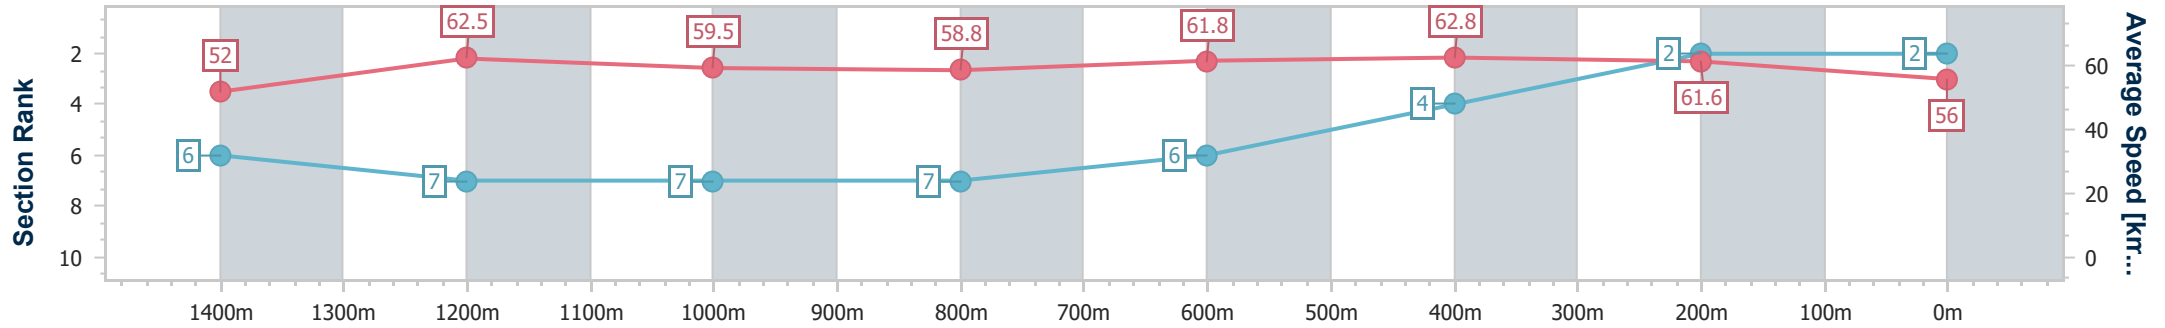

Sunshine Coast QLD Professional  
Race 2: MARTIN COLLINS AUSTRALIA Maiden Handicap - 1600m

11 December 2022 - 13:40

Track Rating: Good 4, Weather: Fine, Rail Position: +6m Entire

Section	Overall	1400m	1200m	1000m	800m	600m	400m	200m
Section Times	1:38.02 [2] (0:13.86)	1:24.16 [6] (0:11.62)	1:12.54 [7] (0:12.15)	1:00.39 [7] (0:12.30)	0:48.09 [7] (0:11.82)	0:36.27 [6] (0:11.68)	0:24.59 [4] (0:11.67)	0:12.92 [2] (0:12.92)
Average Speed [km/h]	52.0	62.5	59.5	58.8	61.8	62.8	61.6	56.0
Top Speed [km/h]	63.3	65.1	60.3	60.4	63.0	64.6	63.3	59.2
Avg. Dist. to Rail [m]	6.1	3.8	3.1	2.8	2.3	3.0	4.4	3.3
Avg. Stride Freq. [Hz]	2.2	2.2	2.1	2.1	2.2	2.2	2.2	2.2
Avg. Stride Length [m]	6.6	7.9	7.7	7.7	7.7	7.7	7.6	7.2