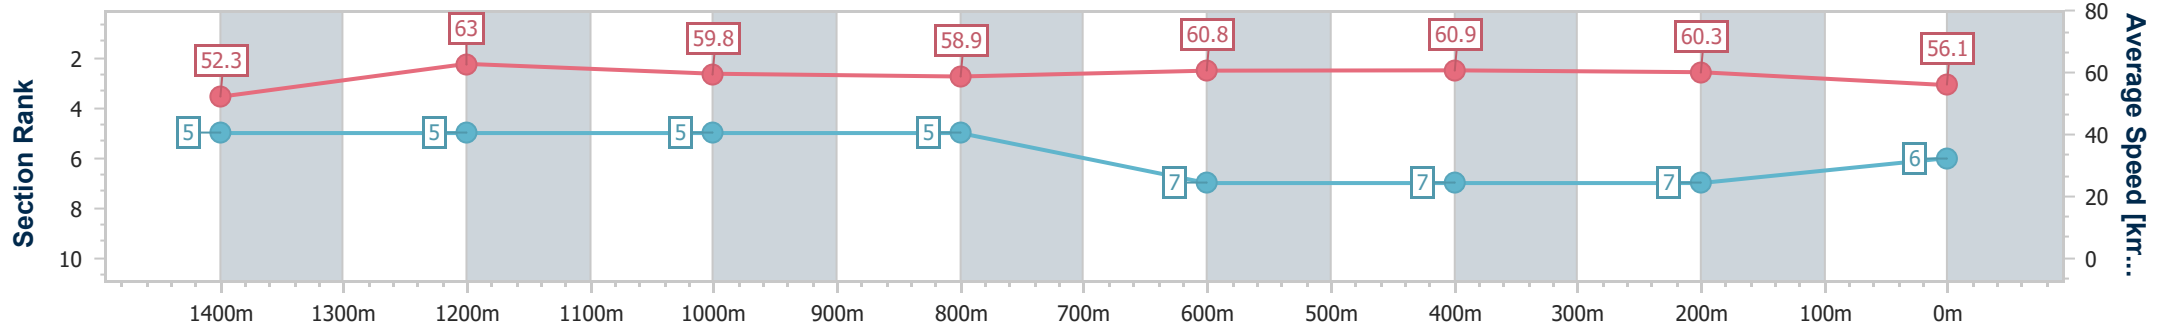

- [ ] Ranking at each section and finish
- .-.- No data available at this section
- NA No data available

Horse/Jockey Name	Game Star
Final Rank	6
Fastest Section Time (Section)	0:11.55 (1400m)
Top Speed [km/h] (Section)	65.7 (1400m)
Race State	Finished

Sunshine Coast QLD Professional  
Race 2: MARTIN COLLINS AUSTRALIA Maiden Handicap - 1600m

11 December 2022 - 13:40

Track Rating: Good 4, Weather: Fine, Rail Position: +6m Entire

Section	Overall	1400m	1200m	1000m	800m	600m	400m	200m						
Section Times	1:38.60 [6] (0:13.79)	1:24.81 [5] (0:11.55)	1:13.26 [5] (0:12.09)	1:01.17 [5] (0:12.34)	0:48.83 [5] (0:12.04)	0:36.79 [7] (0:11.95)	0:24.84 [7] (0:11.95)	0:12.89 [7] (0:12.89)						
Average Speed [km/h]	52.3	63.0	59.8	58.9	60.8	60.9	60.3	56.1						
Top Speed [km/h]	65.5	65.7	61.2	60.4	62.0	61.6	61.5	58.3						
Avg. Dist. to Rail [m]	8.2	5.0	3.9	3.6	2.8	2.0	3.5	4.3						
Avg. Stride Freq. [Hz]	2.2	2.3	2.2	2.2	2.3	2.3	2.3	2.2						
Avg. Stride Length [m]	6.5	7.6	7.4	7.5	7.4	7.5	7.4	7.1						