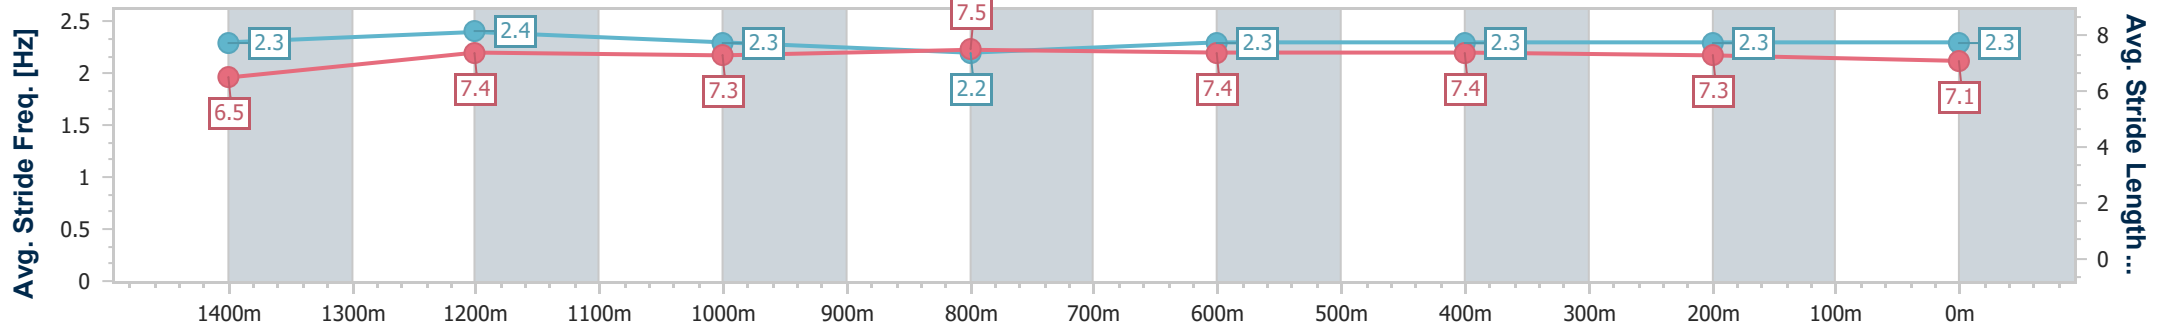

Horse/Jockey Name	Set Ablaze
Final Rank	1
Fastest Section Time (Section)	0:11.51 (1400m)
Top Speed [km/h] (Section)	66.2 (Overall)
Race State	Finished

Sunshine Coast QLD Professional
Race 2: MARTIN COLLINS AUSTRALIA Maiden Handicap - 1600m

11 December 2022 - 13:40

Track Rating: Good 4, Weather: Fine, Rail Position: +6m Entire

Section	Overall	1400m	1200m	1000m	800m	600m	400m	200m
Section Times	1:37.61 [1] (0:13.56)	1:24.05 [2] (0:11.51)	1:12.54 [2] (0:12.08)	1:00.46 [2] (0:12.03)	0:48.43 [1] (0:12.01)	0:36.42 [1] (0:11.95)	0:24.47 [1] (0:11.93)	0:12.54 [1] (0:12.54)
Average Speed [km/h]	53.1	63.1	59.7	60.3	60.4	60.4	60.3	57.8
Top Speed [km/h]	66.2	65.5	61.8	61.2	60.9	61.0	60.5	59.7
Avg. Dist. to Rail [m]	7.0	4.0	3.1	2.7	1.3	0.3	0.4	0.9
Avg. Stride Freq. [Hz]	2.3	2.4	2.3	2.2	2.3	2.3	2.3	2.3
Avg. Stride Length [m]	6.5	7.4	7.3	7.5	7.4	7.4	7.3	7.1

- [ ] Ranking at each section and finish
- -.-.- No data available at this section
- NA No data available