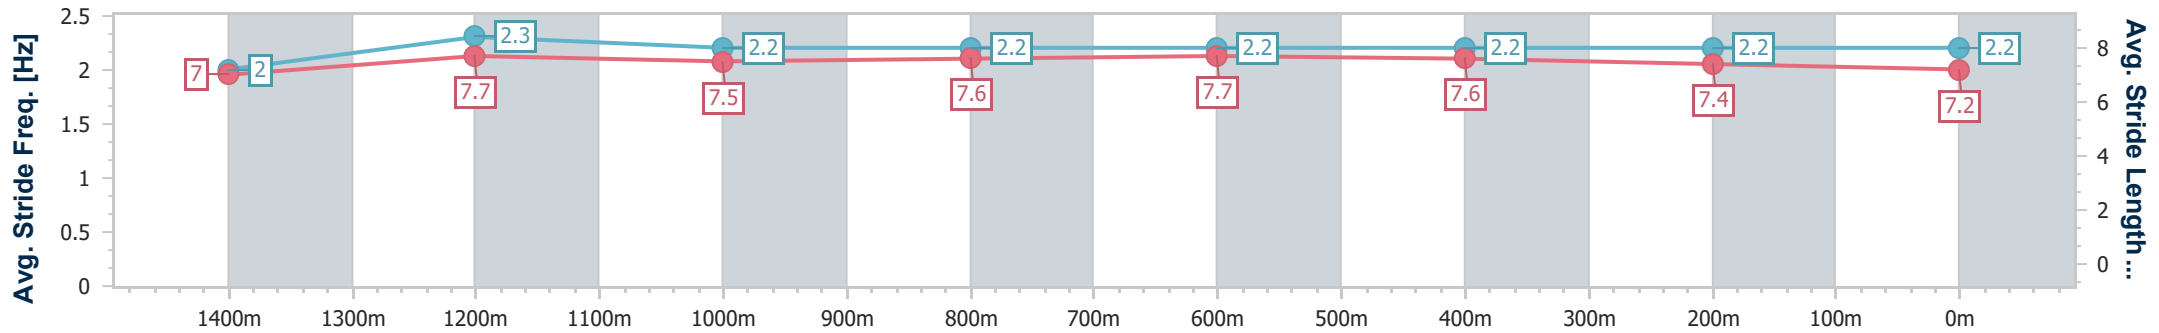

Sunshine Coast QLD Professional  
Race 2: MARTIN COLLINS AUSTRALIA Maiden Handicap - 1600m

11 December 2022 - 13:40

Track Rating: Good 4, Weather: Fine, Rail Position: +6m Entire

Section	Overall	1400m	1200m	1000m	800m	600m	400m	200m						
Section Times	1:38.60 [6] (0:13.79)	1:24.81 [5] (0:11.55)	1:13.26 [5] (0:12.09)	1:01.17 [5] (0:12.34)	0:48.83 [5] (0:12.04)	0:36.79 [7] (0:11.95)	0:24.84 [7] (0:11.95)	0:12.89 [7] (0:12.89)						
Average Speed [km/h]	52.3	63.0	59.8	58.9	60.8	60.9	60.3	56.1						
Top Speed [km/h]	65.5	65.7	61.2	60.4	62.0	61.6	61.5	58.3						
Avg. Dist. to Rail [m]	8.2	5.0	3.9	3.6	2.8	2.0	3.5	4.3						
Avg. Stride Freq. [Hz]	2.2	2.3	2.2	2.2	2.3	2.3	2.3	2.2						
Avg. Stride Length [m]	6.5	7.6	7.4	7.5	7.4	7.5	7.4	7.1						

- [ ] Ranking at each section and finish
- .-.- No data available at this section
- NA No data available

Horse/Jockey Name	Hush Puppy
Final Rank	7
Fastest Section Time (Section)	0:11.60 (1400m)
Top Speed [km/h] (Section)	64.5 (1400m)
Race State	Finished

Sunshine Coast QLD Professional  
Race 2: MARTIN COLLINS AUSTRALIA Maiden Handicap - 1600m

11 December 2022 - 13:40

Track Rating: Good 4, Weather: Fine, Rail Position: +6m Entire

Section	Overall	1400m	1200m	1000m	800m	600m	400m	200m
Section Times	1:38.78 [7] (0:14.09)	1:24.69 [8] (0:11.60)	1:13.09 [8] (0:12.21)	1:00.88 [8] (0:12.35)	0:48.53 [8] (0:11.67)	0:36.86 [8] (0:11.89)	0:24.97 [8] (0:12.22)	0:12.75 [8] (0:12.75)
Average Speed [km/h]	51.1	62.5	59.1	58.7	62.3	60.8	59.0	56.7
Top Speed [km/h]	64.4	64.5	59.7	60.1	63.3	61.5	60.9	57.8
Avg. Dist. to Rail [m]	3.4	2.9	3.0	2.5	1.5	0.8	1.4	5.4
Avg. Stride Freq. [Hz]	2.0	2.3	2.2	2.2	2.2	2.2	2.2	2.2
Avg. Stride Length [m]	7.0	7.7	7.5	7.6	7.7	7.6	7.4	7.2