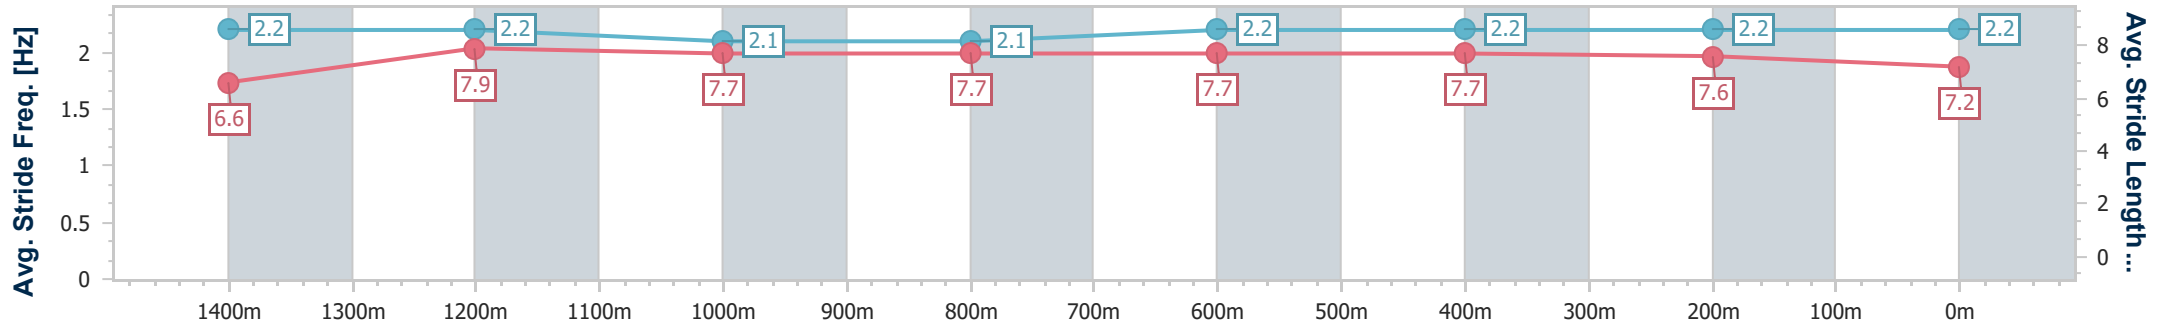

Horse/Jockey Name	Private Banker
Final Rank	2
Fastest Section Time (Section)	0:11.62 (1400m)
Top Speed [km/h] (Section)	65.1 (1400m)
Race State	Finished

Sunshine Coast QLD Professional
Race 2: MARTIN COLLINS AUSTRALIA Maiden Handicap - 1600m

11 December 2022 - 13:40

Track Rating: Good 4, Weather: Fine, Rail Position: +6m Entire

Section	Overall	1400m	1200m	1000m	800m	600m	400m	200m
Section Times	1:38.02 [2] (0:13.86)	1:24.16 [6] (0:11.62)	1:12.54 [7] (0:12.15)	1:00.39 [7] (0:12.30)	0:48.09 [7] (0:11.82)	0:36.27 [6] (0:11.68)	0:24.59 [4] (0:11.67)	0:12.92 [2] (0:12.92)
Average Speed [km/h]	52.0	62.5	59.5	58.8	61.8	62.8	61.6	56.0
Top Speed [km/h]	63.3	65.1	60.3	60.4	63.0	64.6	63.3	59.2
Avg. Dist. to Rail [m]	6.1	3.8	3.1	2.8	2.3	3.0	4.4	3.3
Avg. Stride Freq. [Hz]	2.2	2.2	2.1	2.1	2.2	2.2	2.2	2.2
Avg. Stride Length [m]	6.6	7.9	7.7	7.7	7.7	7.7	7.6	7.2

- [ ] Ranking at each section and finish
- -.-.- No data available at this section
- NA No data available