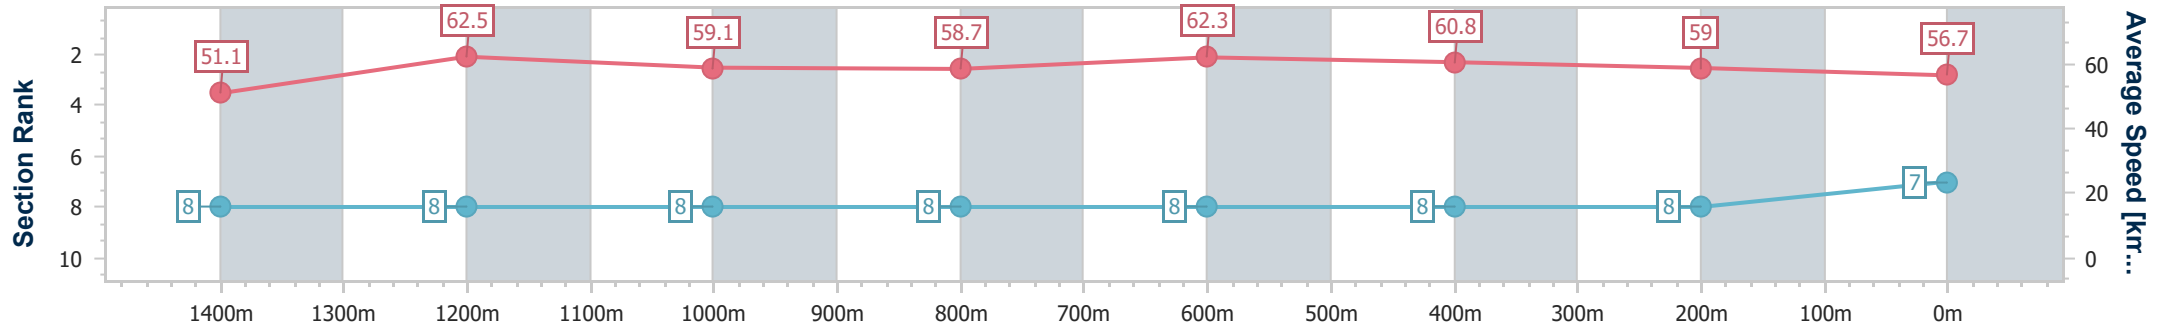

Sunshine Coast QLD Professional  
Race 2: MARTIN COLLINS AUSTRALIA Maiden Handicap - 1600m

11 December 2022 - 13:40

Track Rating: Good 4, Weather: Fine, Rail Position: +6m Entire

Section	Overall	1400m	1200m	1000m	800m	600m	400m	200m						
Section Times	1:38.60 [6] (0:13.79)	1:24.81 [5] (0:11.55)	1:13.26 [5] (0:12.09)	1:01.17 [5] (0:12.34)	0:48.83 [5] (0:12.04)	0:36.79 [7] (0:11.95)	0:24.84 [7] (0:11.95)	0:12.89 [7] (0:12.89)						
Average Speed [km/h]	52.3	63.0	59.8	58.9	60.8	60.9	60.3	56.1						
Top Speed [km/h]	65.5	65.7	61.2	60.4	62.0	61.6	61.5	58.3						
Avg. Dist. to Rail [m]	8.2	5.0	3.9	3.6	2.8	2.0	3.5	4.3						
Avg. Stride Freq. [Hz]	2.2	2.3	2.2	2.2	2.3	2.3	2.3	2.2						
Avg. Stride Length [m]	6.5	7.6	7.4	7.5	7.4	7.5	7.4	7.1						

- [ ] Ranking at each section and finish
- .-.- No data available at this section
- NA No data available

Horse/Jockey Name	Hush Puppy
Final Rank	7
Fastest Section Time (Section)	0:11.60 (1400m)
Top Speed [km/h] (Section)	64.5 (1400m)
Race State	Finished

Sunshine Coast QLD Professional  
Race 2: MARTIN COLLINS AUSTRALIA Maiden Handicap - 1600m

11 December 2022 - 13:40

Track Rating: Good 4, Weather: Fine, Rail Position: +6m Entire

Section	Overall	1400m	1200m	1000m	800m	600m	400m	200m
Section Times	1:38.78 [7] (0:14.09)	1:24.69 [8] (0:11.60)	1:13.09 [8] (0:12.21)	1:00.88 [8] (0:12.35)	0:48.53 [8] (0:11.67)	0:36.86 [8] (0:11.89)	0:24.97 [8] (0:12.22)	0:12.75 [8] (0:12.75)
Average Speed [km/h]	51.1	62.5	59.1	58.7	62.3	60.8	59.0	56.7
Top Speed [km/h]	64.4	64.5	59.7	60.1	63.3	61.5	60.9	57.8
Avg. Dist. to Rail [m]	3.4	2.9	3.0	2.5	1.5	0.8	1.4	5.4
Avg. Stride Freq. [Hz]	2.0	2.3	2.2	2.2	2.2	2.2	2.2	2.2
Avg. Stride Length [m]	7.0	7.7	7.5	7.6	7.7	7.6	7.4	7.2