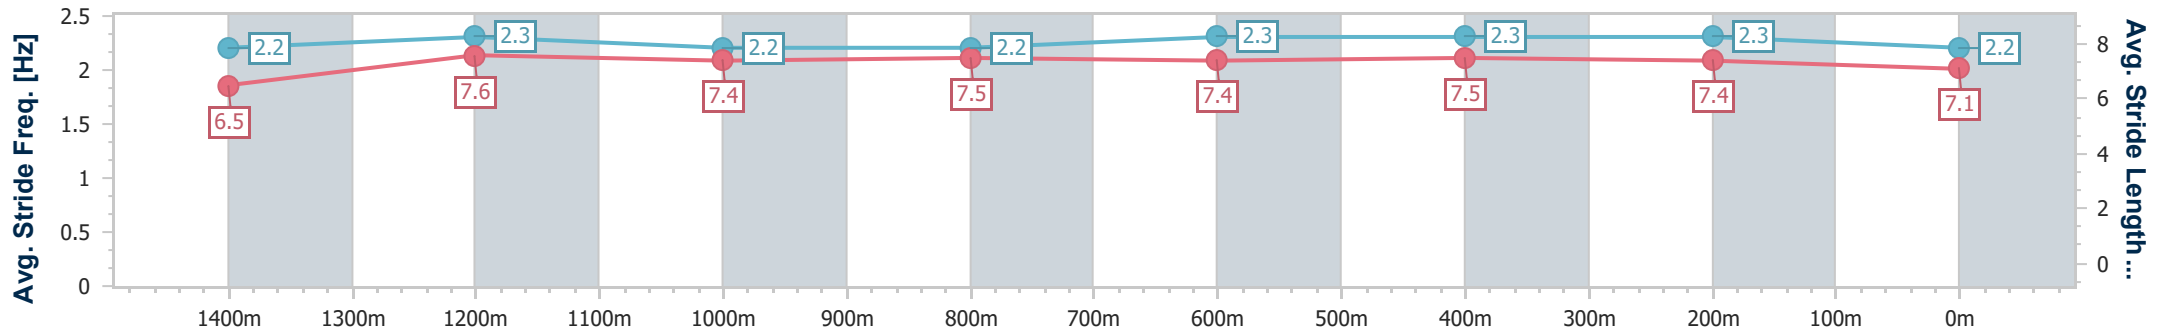

Sunshine Coast QLD Professional  
Race 2: MARTIN COLLINS AUSTRALIA Maiden Handicap - 1600m

11 December 2022 - 13:40

Track Rating: Good 4, Weather: Fine, Rail Position: +6m Entire

Section	Overall	1400m	1200m	1000m	800m	600m	400m	200m
Section Times	1:38.54 [5] (0:13.69)	1:24.85 [4] (0:11.51)	1:13.34 [3] (0:12.17)	1:01.17 [4] (0:12.26)	0:48.91 [4] (0:11.82)	0:37.09 [3] (0:11.94)	0:25.15 [6] (0:12.20)	0:12.95 [5] (0:12.95)
Average Speed [km/h]	52.6	62.6	59.2	59.1	61.4	60.6	59.0	55.9
Top Speed [km/h]	64.9	65.0	60.3	61.8	62.5	61.9	60.8	57.7
Avg. Dist. to Rail [m]	1.3	1.1	1.1	2.0	1.4	1.1	0.6	0.9
Avg. Stride Freq. [Hz]	2.4	2.4	2.3	2.3	2.4	2.4	2.4	2.3
Avg. Stride Length [m]	6.2	7.3	7.2	7.2	7.2	7.1	6.9	6.7

- [ ] Ranking at each section and finish
- .-.- No data available at this section
- NA No data available

Horse/Jockey Name	Game Star
Final Rank	6
Fastest Section Time (Section)	0:11.55 (1400m)
Top Speed [km/h] (Section)	65.7 (1400m)
Race State	Finished

Sunshine Coast QLD Professional  
Race 2: MARTIN COLLINS AUSTRALIA Maiden Handicap - 1600m

11 December 2022 - 13:40

Track Rating: Good 4, Weather: Fine, Rail Position: +6m Entire

Section	Overall	1400m	1200m	1000m	800m	600m	400m	200m						
Section Times	1:38.60 [6] (0:13.79)	1:24.81 [5] (0:11.55)	1:13.26 [5] (0:12.09)	1:01.17 [5] (0:12.34)	0:48.83 [5] (0:12.04)	0:36.79 [7] (0:11.95)	0:24.84 [7] (0:11.95)	0:12.89 [7] (0:12.89)						
Average Speed [km/h]	52.3	63.0	59.8	58.9	60.8	60.9	60.3	56.1						
Top Speed [km/h]	65.5	65.7	61.2	60.4	62.0	61.6	61.5	58.3						
Avg. Dist. to Rail [m]	8.2	5.0	3.9	3.6	2.8	2.0	3.5	4.3						
Avg. Stride Freq. [Hz]	2.2	2.3	2.2	2.2	2.3	2.3	2.3	2.2						
Avg. Stride Length [m]	6.5	7.6	7.4	7.5	7.4	7.5	7.4	7.1						