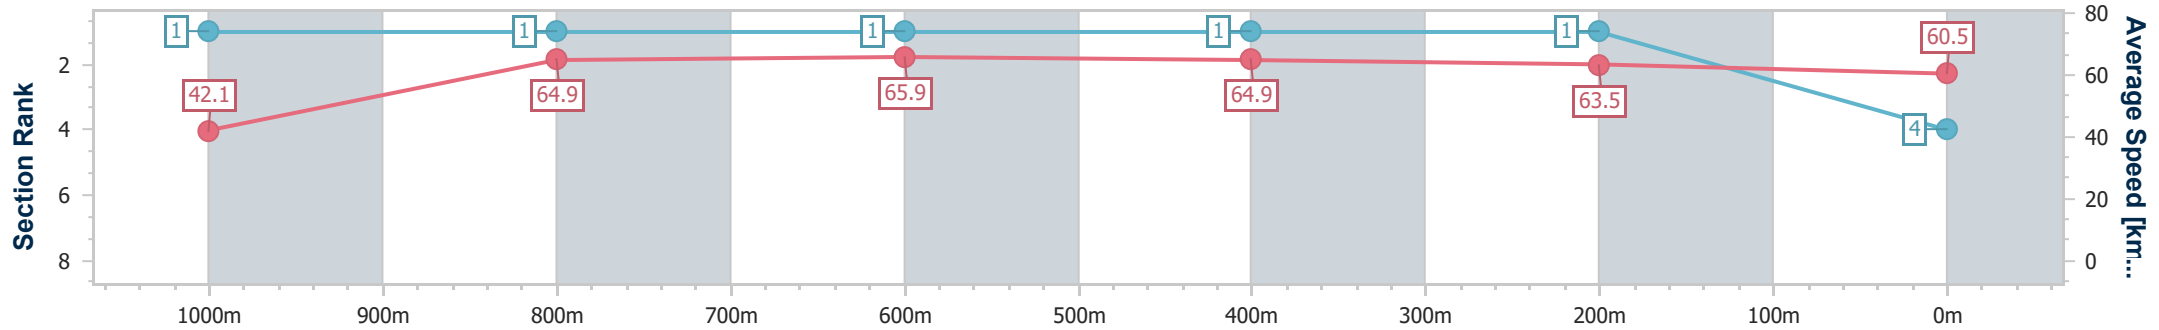

Horse/Jockey Name	Maroon Magic
Final Rank	4
Fastest Section Time (Section)	0:08.55 (Overall)
Top Speed [km/h] (Section)	66.7 (800m)
Race State	Finished

Aquis Park Gold Coast QLD Professional
Race 5: AMALGAMATED REFURBISHMENTS Fillies and Mares **AQUIS PARK**
Class 2 Plate - 1100m
HOME OF THE GOLD COAST TURF CLUB & SPORT CENTRE

17 December 2022 - 14:49

Track Rating: Soft 5, Weather: Fine, Rail Position: +3.5m 1800m-350m; +3.5m Cutaway 350m; True Straight

Section	Overall	1000m	800m	600m	400m	200m								
Section Times	1:04.78 [4] (0:08.55)	0:56.23 [1] (0:11.02)	0:45.21 [1] (0:10.89)	0:34.32 [1] (0:11.08)	0:23.24 [1] (0:11.35)	0:11.89 [1] (0:11.89)								
Average Speed [km/h]	42.1	64.9	65.9	64.9	63.5	60.5								
Top Speed [km/h]	62.5	66.6	66.7	65.5	64.4	62.9								
Avg. Dist. to Rail [m]	4.7	1.1	1.1	0.2	5.2	10.0								
Avg. Stride Freq. [Hz]	2.3	2.6	2.5	2.5	2.5	2.5								
Avg. Stride Length [m]	5.3	7.1	7.3	7.3	7.1	6.9								

- [ ] Ranking at each section and finish
- -.-.- No data available at this section
- NA No data available