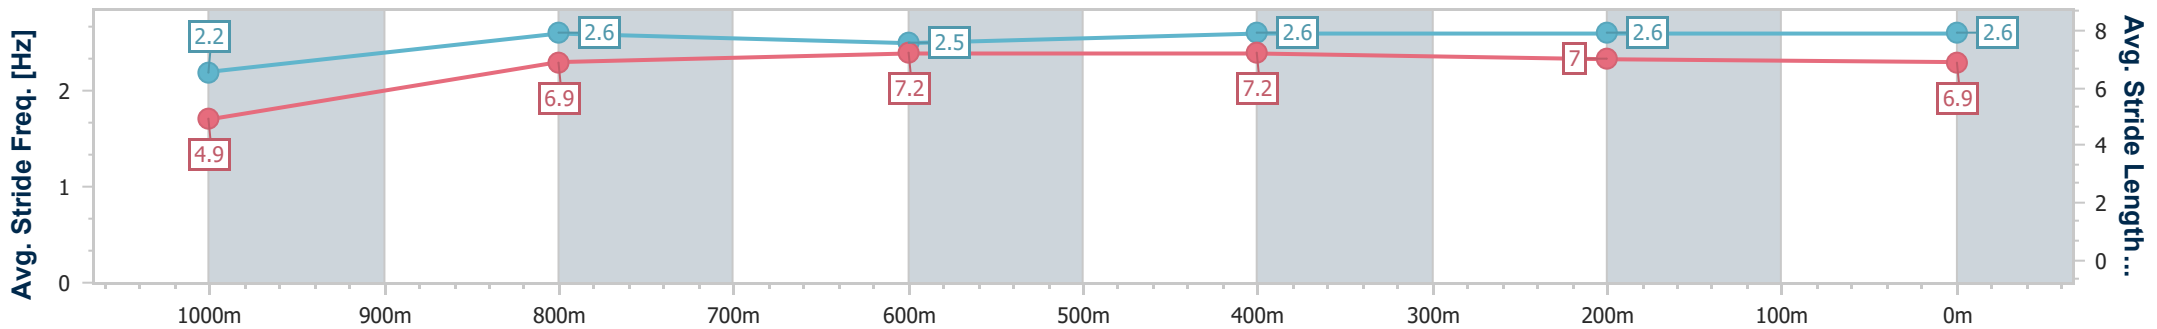

Track Rating: Soft 5, Weather: Fine, Rail Position: +3.5m 1800m-350m; +3.5m Cutaway 350m; True Straight

| Section | Overall | 1000m | 800m | 600m | 400m | 200m | | | | | | | | | |
|------------------------|--------------------------|--------------------------|--------------------------|--------------------------|--------------------------|--------------------------|--|--|--|--|--|--|--|--|--|
| Section Times | 1:04.32 [1] (0:08.90) | 0:55.42 [4] (0:11.12) | 0:44.30 [5] (0:10.92) | 0:33.38 [5] (0:11.15) | 0:22.23 [5] (0:10.88) | 0:11.35 [2] (0:11.35) | | | | | | | | | |
| Average Speed [km/h] | 40.6 | 64.8 | 66.3 | 65.8 | 66.6 | 63.4 | | | | | | | | | |
| Top Speed [km/h] | 61.7 | 67.2 | 68.1 | 67.7 | 68.2 | 68.2 | | | | | | | | | |
| Avg. Dist. to Rail [m] | 4.7 | 0.4 | 1.7 | 3.5 | 10.7 | 13.6 | | | | | | | | | |
| Avg. Stride Freq. [Hz] | 2.1 | 2.5 | 2.4 | 2.5 | 2.5 | 2.4 | | | | | | | | | |
| Avg. Stride Length [m] | 5.3 | 7.3 | 7.5 | 7.4 | 7.2 | 7.3 | | | | | | | | | |

Track Rating: Soft 5, Weather: Fine, Rail Position: +3.5m 1800m-350m; +3.5m Cutaway 350m; True Straight

| Section | Overall | 1000m | 800m | 600m | 400m | 200m | | | | | | | | |
|------------------------|--------------------------|--------------------------|--------------------------|--------------------------|--------------------------|--------------------------|--|--|--|--|--|--|--|--|
| Section Times | 1:04.38 [2] (0:09.17) | 0:55.21 [8] (0:11.26) | 0:43.95 [8] (0:10.83) | 0:33.12 [8] (0:10.93) | 0:22.19 [7] (0:10.88) | 0:11.31 [4] (0:11.31) | | | | | | | | |
| Average Speed [km/h] | 39.3 | 64.1 | 66.5 | 66.1 | 66.5 | 63.8 | | | | | | | | |
| Top Speed [km/h] | 59.4 | 67.4 | 67.4 | 67.6 | 67.8 | 67.6 | | | | | | | | |
| Avg. Dist. to Rail [m] | 7.2 | 0.7 | 0.2 | 0.9 | 7.2 | 8.7 | | | | | | | | |
| Avg. Stride Freq. [Hz] | 2.2 | 2.6 | 2.5 | 2.6 | 2.6 | 2.6 | | | | | | | | |
| Avg. Stride Length [m] | 4.9 | 6.9 | 7.2 | 7.2 | 7.0 | 6.9 | | | | | | | | |