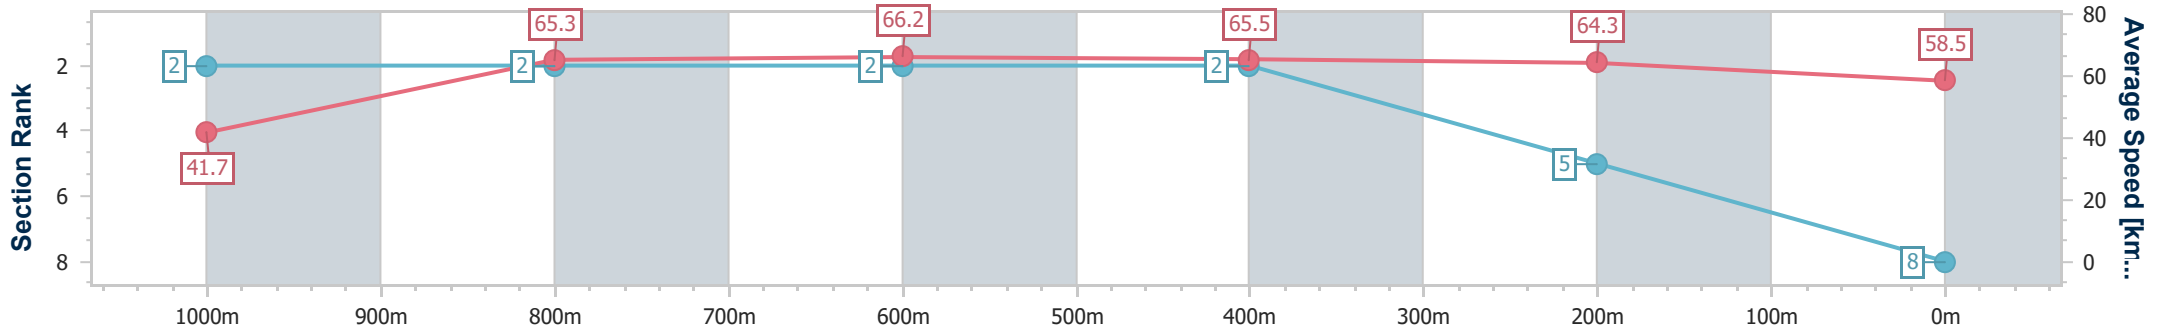

Horse/Jockey Name	I'm A Foxygirl
Final Rank	8
Fastest Section Time (Section)	0:08.64 (Overall)
Top Speed [km/h] (Section)	67.3 (800m)
Race State	Finished

Aquis Park Gold Coast QLD Professional
Race 5: AMALGAMATED REFURBISHMENTS Fillies and Mares **AQUIS PARK**
Class 2 Plate - 1100m
HOME OF THE GOLD COAST TURF CLUB & SPORT CENTRE

17 December 2022 - 14:49

Track Rating: Soft 5, Weather: Fine, Rail Position: +3.5m 1800m-350m; +3.5m Cutaway 350m; True Straight

Section	Overall	1000m	800m	600m	400m	200m								
Section Times	1:05.40 [8] (0:08.64)	0:56.76 [2] (0:11.06)	0:45.70 [2] (0:10.95)	0:34.75 [2] (0:11.17)	0:23.58 [2] (0:11.27)	0:12.31 [5] (0:12.31)								
Average Speed [km/h]	41.7	65.3	66.2	65.5	64.3	58.5								
Top Speed [km/h]	63.9	66.7	67.3	67.0	65.1	63.1								
Avg. Dist. to Rail [m]	6.9	0.7	1.6	2.8	9.9	13.9								
Avg. Stride Freq. [Hz]	2.2	2.6	2.6	2.5	2.6	2.4								
Avg. Stride Length [m]	5.2	7.1	7.2	7.2	7.0	6.7								

- [ ] Ranking at each section and finish
- -.-.- No data available at this section
- NA No data available