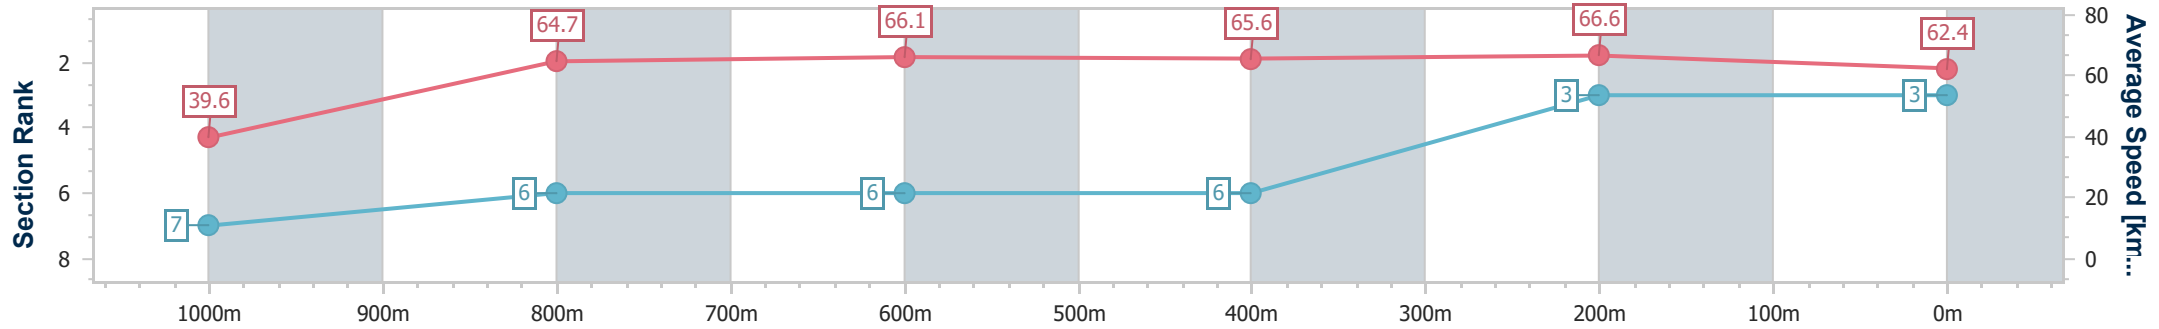

Horse/Jockey Name	Miss Wallflower
Final Rank	3
Fastest Section Time (Section)	0:09.08 (Overall)
Top Speed [km/h] (Section)	67.7 (800m)
Race State	Finished

Aquis Park Gold Coast QLD Professional
Race 5: AMALGAMATED REFURBISHMENTS Fillies and Mares **AQUIS PARK**
Class 2 Plate - 1100m
HOME OF THE GOLD COAST TURF CLUB & SPORT CENTRE

17 December 2022 - 14:49

Track Rating: Soft 5, Weather: Fine, Rail Position: +3.5m 1800m-350m; +3.5m Cutaway 350m; True Straight

Section	Overall	1000m	800m	600m	400m	200m								
Section Times	1:04.58 [3] (0:09.08)	0:55.50 [7] (0:11.12)	0:44.38 [6] (0:10.87)	0:33.51 [6] (0:11.11)	0:22.40 [6] (0:10.85)	0:11.55 [3] (0:11.55)								
Average Speed [km/h]	39.6	64.7	66.1	65.6	66.6	62.4								
Top Speed [km/h]	60.7	66.7	67.7	66.9	67.3	65.5								
Avg. Dist. to Rail [m]	5.6	0.4	0.3	1.9	9.5	13.1								
Avg. Stride Freq. [Hz]	2.2	2.5	2.5	2.4	2.5	2.4								
Avg. Stride Length [m]	5.0	7.3	7.5	7.5	7.2	7.1								

- [ ] Ranking at each section and finish
- -.-.- No data available at this section
- NA No data available