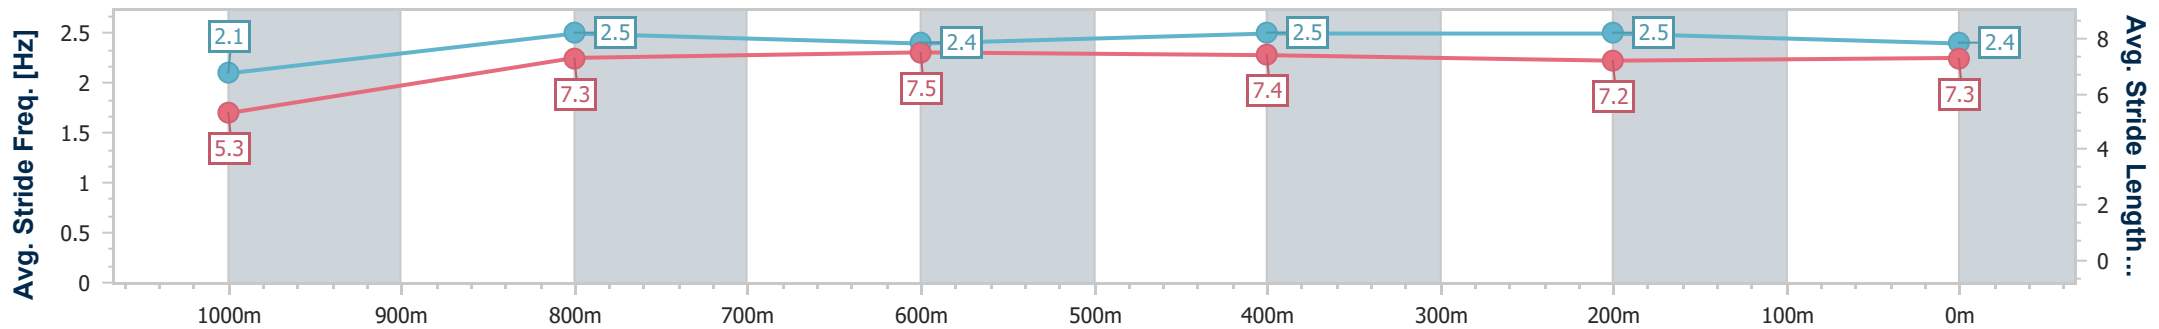

Track Rating: Soft 5, Weather: Fine, Rail Position: +3.5m 1800m-350m; +3.5m Cutaway 350m; True Straight

| Section | Overall | 1000m | 800m | 600m | 400m | 200m | | | | | | | | | |
|------------------------|--------------------------|--------------------------|--------------------------|--------------------------|--------------------------|--------------------------|--|--|--|--|--|--|--|--|--|
| Section Times | 1:04.32 [1] (0:08.90) | 0:55.42 [4] (0:11.12) | 0:44.30 [5] (0:10.92) | 0:33.38 [5] (0:11.15) | 0:22.23 [5] (0:10.88) | 0:11.35 [2] (0:11.35) | | | | | | | | | |
| Average Speed [km/h] | 40.6 | 64.8 | 66.3 | 65.8 | 66.6 | 63.4 | | | | | | | | | |
| Top Speed [km/h] | 61.7 | 67.2 | 68.1 | 67.7 | 68.2 | 68.2 | | | | | | | | | |
| Avg. Dist. to Rail [m] | 4.7 | 0.4 | 1.7 | 3.5 | 10.7 | 13.6 | | | | | | | | | |
| Avg. Stride Freq. [Hz] | 2.1 | 2.5 | 2.4 | 2.5 | 2.5 | 2.4 | | | | | | | | | |
| Avg. Stride Length [m] | 5.3 | 7.3 | 7.5 | 7.4 | 7.2 | 7.3 | | | | | | | | | |