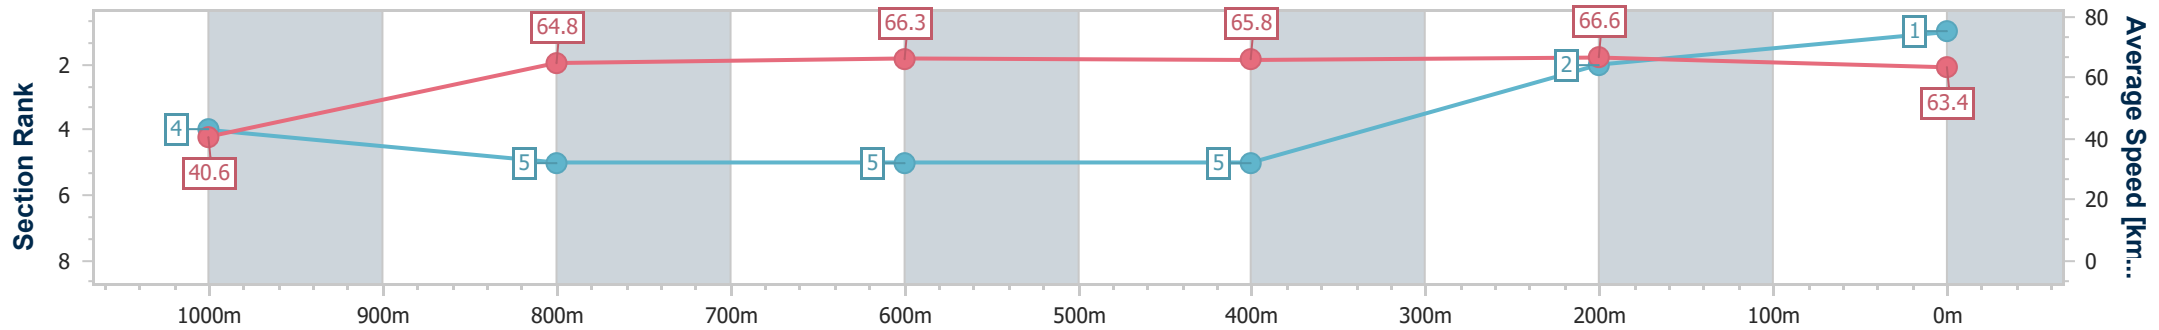

Track Rating: Soft 5, Weather: Fine, Rail Position: +3.5m 1800m-350m; +3.5m Cutaway 350m; True Straight

| Section | Overall | 1000m | 800m | 600m | 400m | 200m | | | | | | | | | |
|------------------------|--------------------------|--------------------------|--------------------------|--------------------------|--------------------------|--------------------------|--|--|--|--|--|--|--|--|--|
| Section Times | 1:04.32 [1] (0:08.90) | 0:55.42 [4] (0:11.12) | 0:44.30 [5] (0:10.92) | 0:33.38 [5] (0:11.15) | 0:22.23 [5] (0:10.88) | 0:11.35 [2] (0:11.35) | | | | | | | | | |
| Average Speed [km/h] | 40.6 | 64.8 | 66.3 | 65.8 | 66.6 | 63.4 | | | | | | | | | |
| Top Speed [km/h] | 61.7 | 67.2 | 68.1 | 67.7 | 68.2 | 68.2 | | | | | | | | | |
| Avg. Dist. to Rail [m] | 4.7 | 0.4 | 1.7 | 3.5 | 10.7 | 13.6 | | | | | | | | | |
| Avg. Stride Freq. [Hz] | 2.1 | 2.5 | 2.4 | 2.5 | 2.5 | 2.4 | | | | | | | | | |
| Avg. Stride Length [m] | 5.3 | 7.3 | 7.5 | 7.4 | 7.2 | 7.3 | | | | | | | | | |