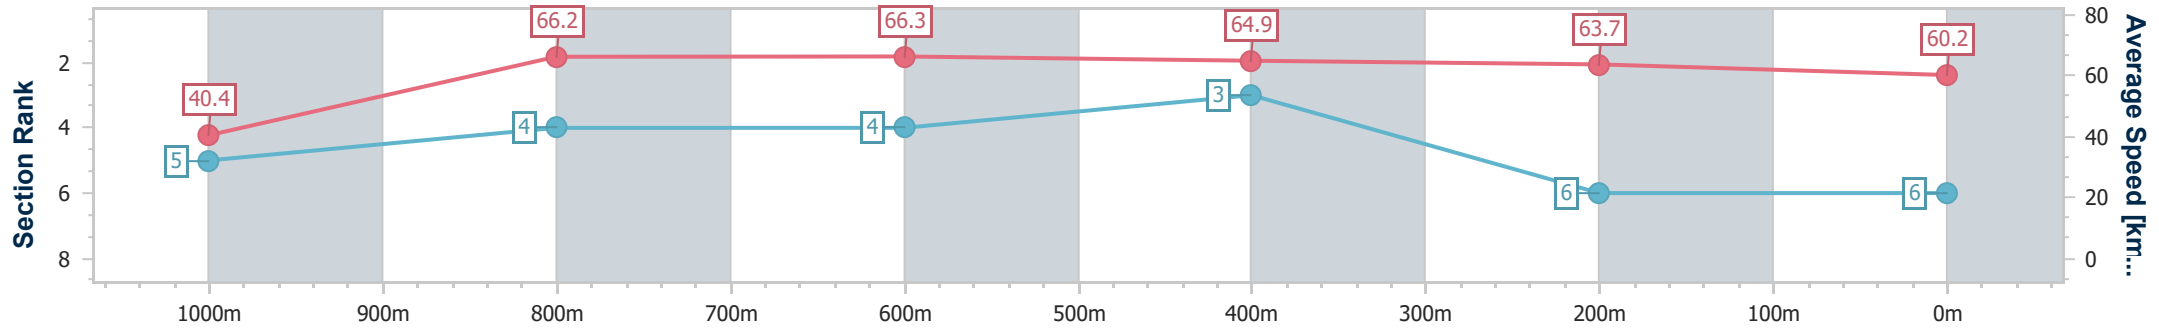

Horse/Jockey Name	Russian Queen
Final Rank	6
Fastest Section Time (Section)	0:08.96 (Overall)
Top Speed [km/h] (Section)	67.5 (800m)
Race State	Finished

Aquis Park Gold Coast QLD Professional
Race 5: AMALGAMATED REFURBISHMENTS Fillies and Mares **AQUIS PARK**
Class 2 Plate - 1100m
HOME OF THE GOLD COAST TURF CLUB & SPORT CENTRE

17 December 2022 - 14:49

Track Rating: Soft 5, Weather: Fine, Rail Position: +3.5m 1800m-350m; +3.5m Cutaway 350m; True Straight

Section	Overall	1000m	800m	600m	400m	200m
Section Times	1:05.27 [6] (0:08.96)	0:56.31 [5] (0:10.98)	0:45.33 [4] (0:10.87)	0:34.46 [4] (0:11.15)	0:23.31 [3] (0:11.35)	0:11.96 [6] (0:11.96)
Average Speed [km/h]	40.4	66.2	66.3	64.9	63.7	60.2
Top Speed [km/h]	63.3	67.4	67.5	65.6	64.8	64.2
Avg. Dist. to Rail [m]	9.0	1.9	0.3	0.9	7.5	11.4
Avg. Stride Freq. [Hz]	2.2	2.4	2.4	2.4	2.4	2.3
Avg. Stride Length [m]	5.1	7.6	7.7	7.7	7.4	7.3

- [ ] Ranking at each section and finish
- -.-.- No data available at this section
- NA No data available