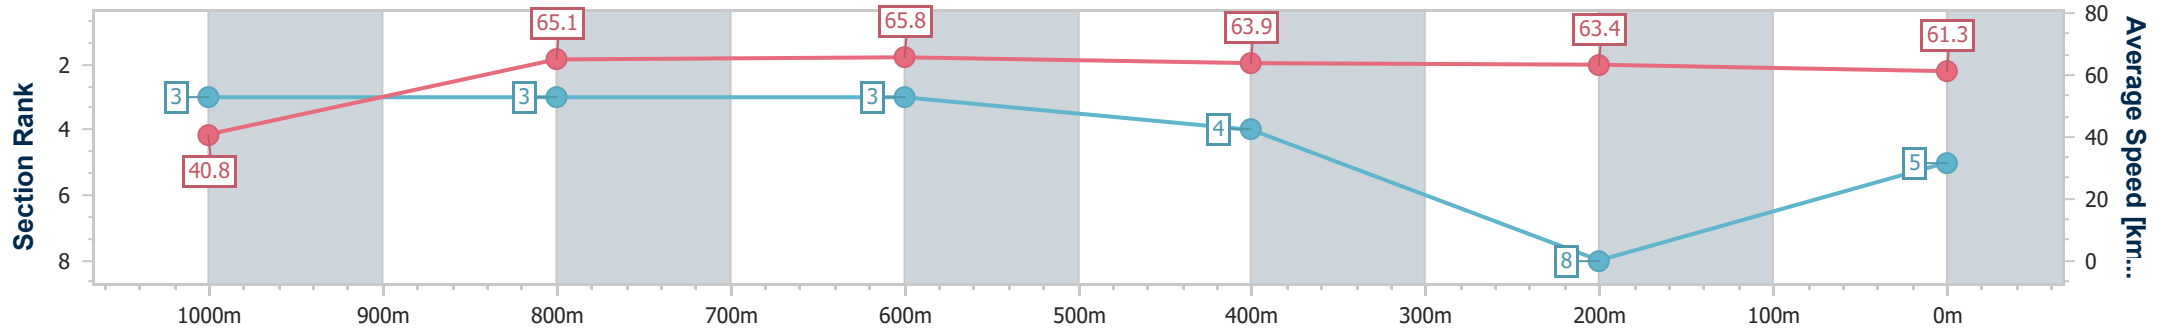

Horse/Jockey Name	Lady Shanghai
Final Rank	5
Fastest Section Time (Section)	0:08.83 (Overall)
Top Speed [km/h] (Section)	67.0 (1000m)
Race State	Finished

Aquis Park Gold Coast QLD Professional
Race 5: AMALGAMATED REFURBISHMENTS Fillies and Mares **AQUIS PARK**
Class 2 Plate - 1100m
HOME OF THE GOLD COAST TURF CLUB & SPORT CENTRE

17 December 2022 - 14:49

Track Rating: Soft 5, Weather: Fine, Rail Position: +3.5m 1800m-350m; +3.5m Cutaway 350m; True Straight

Section	Overall	1000m	800m	600m	400m	200m								
Section Times	1:05.22 [5] (0:08.83)	0:56.39 [3] (0:11.03)	0:45.36 [3] (0:10.88)	0:34.48 [3] (0:11.32)	0:23.16 [4] (0:11.42)	0:11.74 [8] (0:11.74)								
Average Speed [km/h]	40.8	65.1	65.8	63.9	63.4	61.3								
Top Speed [km/h]	61.6	67.0	66.9	64.6	65.2	62.8								
Avg. Dist. to Rail [m]	2.5	0.6	1.1	1.3	8.3	10.9								
Avg. Stride Freq. [Hz]	2.3	2.6	2.6	2.5	2.6	2.5								
Avg. Stride Length [m]	5.0	6.9	7.1	7.0	6.8	6.7								

- [ ] Ranking at each section and finish
- -.-.- No data available at this section
- NA No data available