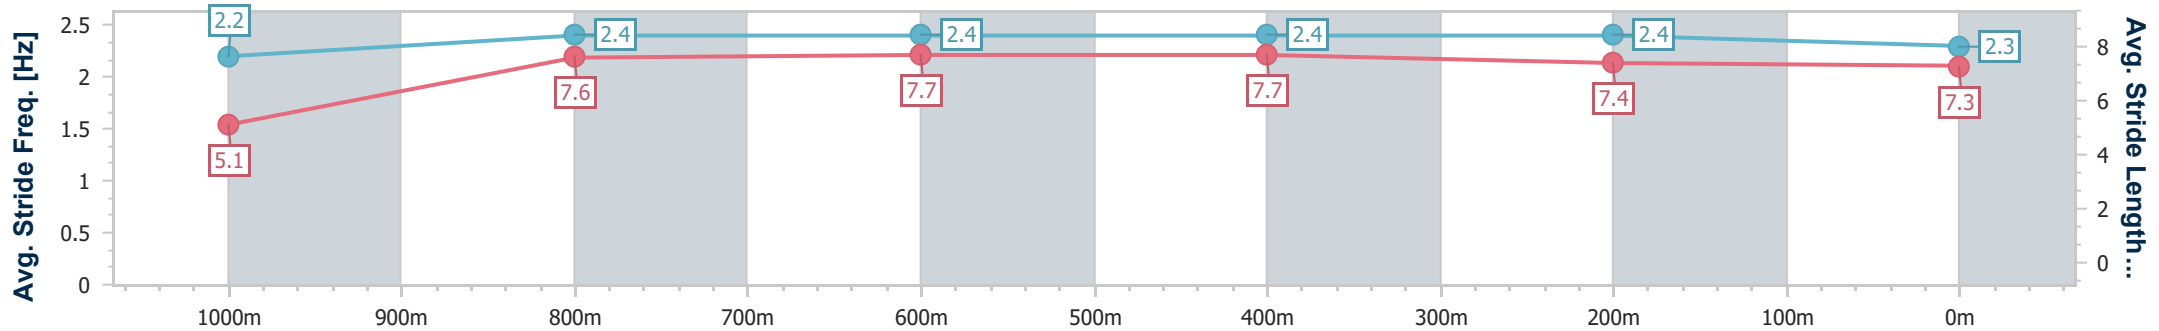

Horse/Jockey Name	Russian Queen
Final Rank	6
Fastest Section Time (Section)	0:08.96 (Overall)
Top Speed [km/h] (Section)	67.5 (800m)
Race State	Finished

Aquis Park Gold Coast QLD Professional
Race 5: AMALGAMATED REFURBISHMENTS Fillies and Mares **AQUIS PARK**
Class 2 Plate - 1100m
HOME OF THE GOLD COAST TURF CLUB & SPORT CENTRE

17 December 2022 - 14:49

Track Rating: Soft 5, Weather: Fine, Rail Position: +3.5m 1800m-350m; +3.5m Cutaway 350m; True Straight

Section	Overall	1000m	800m	600m	400m	200m
Section Times	1:05.27 [6] (0:08.96)	0:56.31 [5] (0:10.98)	0:45.33 [4] (0:10.87)	0:34.46 [4] (0:11.15)	0:23.31 [3] (0:11.35)	0:11.96 [6] (0:11.96)
Average Speed [km/h]	40.4	66.2	66.3	64.9	63.7	60.2
Top Speed [km/h]	63.3	67.4	67.5	65.6	64.8	64.2
Avg. Dist. to Rail [m]	9.0	1.9	0.3	0.9	7.5	11.4
Avg. Stride Freq. [Hz]	2.2	2.4	2.4	2.4	2.4	2.3
Avg. Stride Length [m]	5.1	7.6	7.7	7.7	7.4	7.3

- [ ] Ranking at each section and finish
- -.-.- No data available at this section
- NA No data available