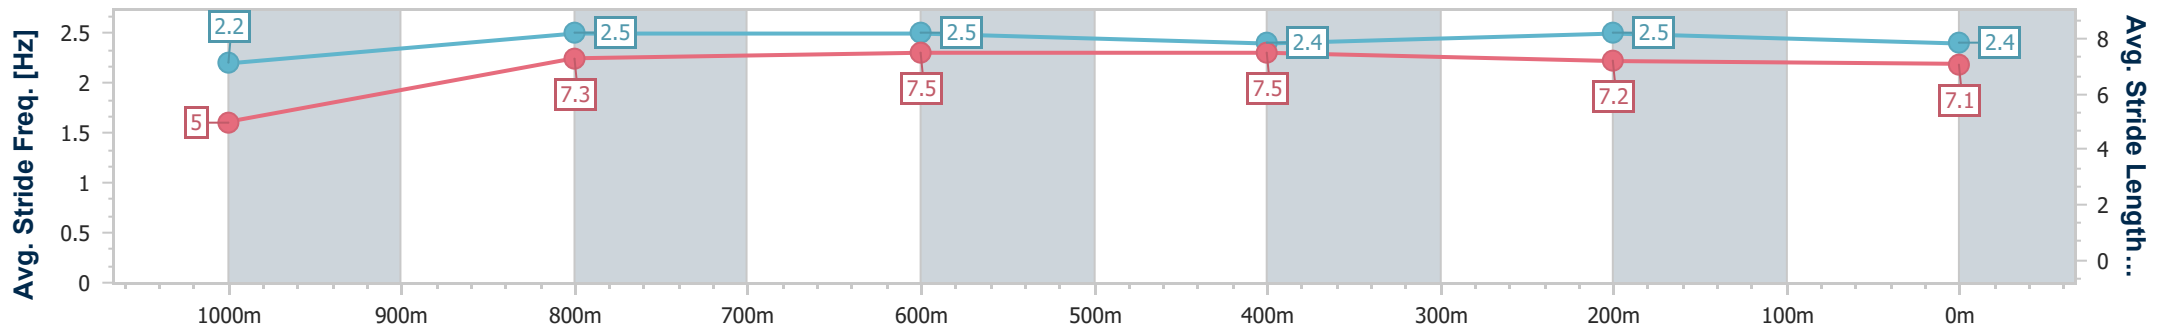

Horse/Jockey Name	Miss Wallflower
Final Rank	3
Fastest Section Time (Section)	0:09.08 (Overall)
Top Speed [km/h] (Section)	67.7 (800m)
Race State	Finished

Aquis Park Gold Coast QLD Professional
Race 5: AMALGAMATED REFURBISHMENTS Fillies and Mares **AQUIS PARK**
Class 2 Plate - 1100m
HOME OF THE GOLD COAST TURF CLUB & SPORT CENTRE

17 December 2022 - 14:49

Track Rating: Soft 5, Weather: Fine, Rail Position: +3.5m 1800m-350m; +3.5m Cutaway 350m; True Straight

Section	Overall	1000m	800m	600m	400m	200m								
Section Times	1:04.58 [3] (0:09.08)	0:55.50 [7] (0:11.12)	0:44.38 [6] (0:10.87)	0:33.51 [6] (0:11.11)	0:22.40 [6] (0:10.85)	0:11.55 [3] (0:11.55)								
Average Speed [km/h]	39.6	64.7	66.1	65.6	66.6	62.4								
Top Speed [km/h]	60.7	66.7	67.7	66.9	67.3	65.5								
Avg. Dist. to Rail [m]	5.6	0.4	0.3	1.9	9.5	13.1								
Avg. Stride Freq. [Hz]	2.2	2.5	2.5	2.4	2.5	2.4								
Avg. Stride Length [m]	5.0	7.3	7.5	7.5	7.2	7.1								

- [ ] Ranking at each section and finish
- -.-.- No data available at this section
- NA No data available