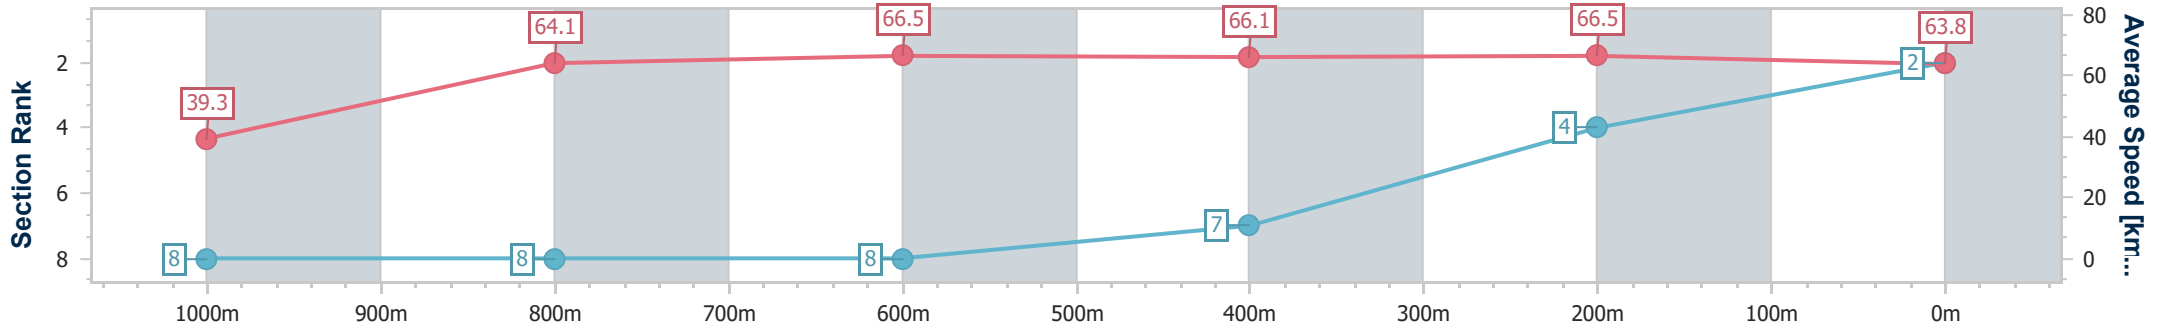

Horse/Jockey Name	Gee Bee Ess
Final Rank	2
Fastest Section Time (Section)	0:09.17 (Overall)
Top Speed [km/h] (Section)	67.8 (400m)
Race State	Finished

Aquis Park Gold Coast QLD Professional
Race 5: AMALGAMATED REFURBISHMENTS Fillies and Mares **AQUIS PARK**
Class 2 Plate - 1100m
HOME OF THE GOLD COAST TURF CLUB & SPORT CENTRE

17 December 2022 - 14:49

Track Rating: Soft 5, Weather: Fine, Rail Position: +3.5m 1800m-350m; +3.5m Cutaway 350m; True Straight

Section	Overall	1000m	800m	600m	400m	200m								
Section Times	1:04.38 [2] (0:09.17)	0:55.21 [8] (0:11.26)	0:43.95 [8] (0:10.83)	0:33.12 [8] (0:10.93)	0:22.19 [7] (0:10.88)	0:11.31 [4] (0:11.31)								
Average Speed [km/h]	39.3	64.1	66.5	66.1	66.5	63.8								
Top Speed [km/h]	59.4	67.4	67.4	67.6	67.8	67.6								
Avg. Dist. to Rail [m]	7.2	0.7	0.2	0.9	7.2	8.7								
Avg. Stride Freq. [Hz]	2.2	2.6	2.5	2.6	2.6	2.6								
Avg. Stride Length [m]	4.9	6.9	7.2	7.2	7.0	6.9								

- [ ] Ranking at each section and finish
- -.-.- No data available at this section
- NA No data available