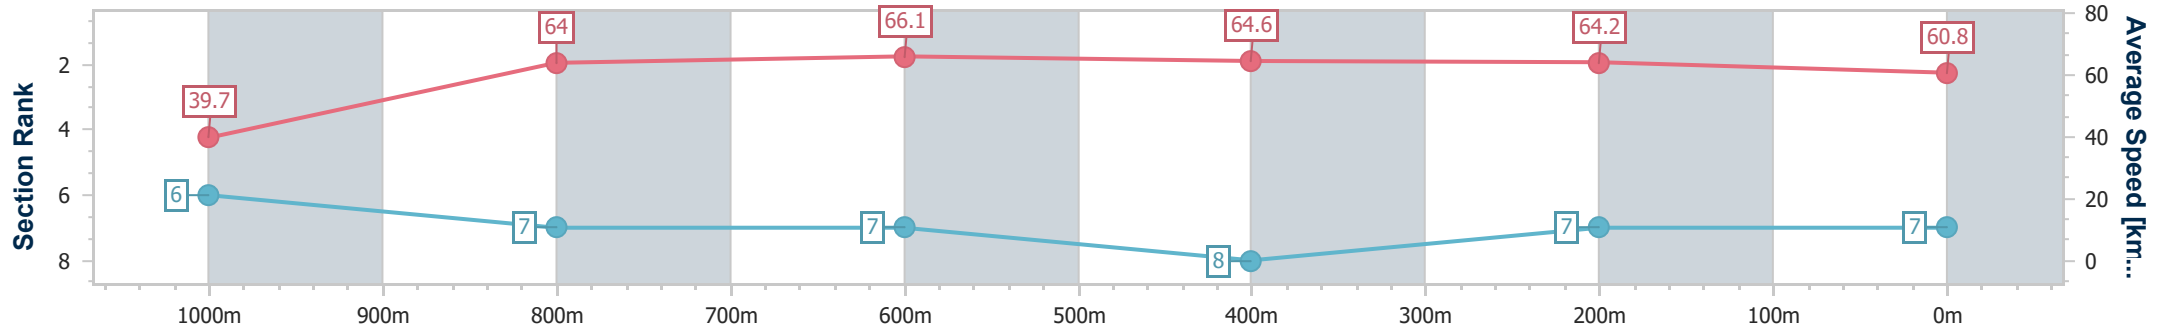

Horse/Jockey Name	Dawn Colours
Final Rank	7
Fastest Section Time (Section)	0:09.06 (Overall)
Top Speed [km/h] (Section)	67.0 (800m)
Race State	Finished

Aquis Park Gold Coast QLD Professional
Race 5: AMALGAMATED REFURBISHMENTS Fillies and Mares **AQUIS PARK**
Class 2 Plate - 1100m
HOME OF THE GOLD COAST TURF CLUB & SPORT CENTRE

17 December 2022 - 14:49

Track Rating: Soft 5, Weather: Fine, Rail Position: +3.5m 1800m-350m; +3.5m Cutaway 350m; True Straight

Section	Overall	1000m	800m	600m	400m	200m								
Section Times	1:05.29 [7] (0:09.06)	0:56.23 [6] (0:11.21)	0:45.02 [7] (0:10.82)	0:34.20 [7] (0:11.14)	0:23.06 [8] (0:11.21)	0:11.85 [7] (0:11.85)								
Average Speed [km/h]	39.7	64.0	66.1	64.6	64.2	60.8								
Top Speed [km/h]	59.8	66.7	67.0	66.4	65.5	63.9								
Avg. Dist. to Rail [m]	3.7	0.7	1.6	0.6	3.6	5.8								
Avg. Stride Freq. [Hz]	2.1	2.4	2.5	2.4	2.4	2.4								
Avg. Stride Length [m]	5.3	7.3	7.5	7.4	7.3	7.1								

- [ ] Ranking at each section and finish
- -.-.- No data available at this section
- NA No data available