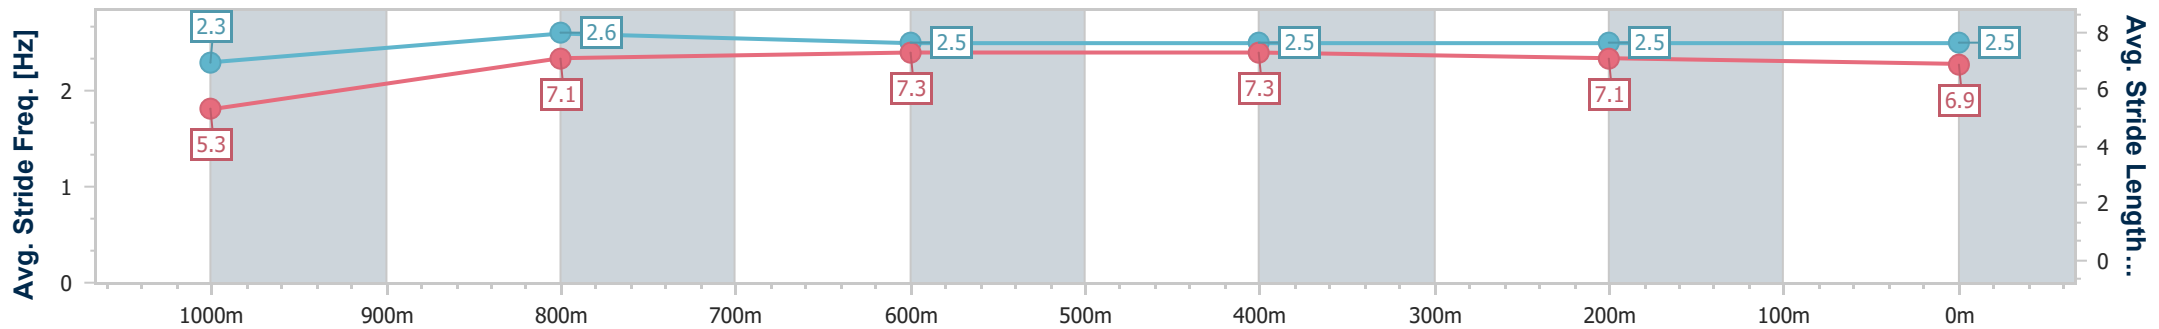

Horse/Jockey Name	Maroon Magic
Final Rank	4
Fastest Section Time (Section)	0:08.55 (Overall)
Top Speed [km/h] (Section)	66.7 (800m)
Race State	Finished

Aquis Park Gold Coast QLD Professional
Race 5: AMALGAMATED REFURBISHMENTS Fillies and Mares **AQUIS PARK**
Class 2 Plate - 1100m
HOME OF THE GOLD COAST TURF CLUB & SPORT CENTRE

17 December 2022 - 14:49

Track Rating: Soft 5, Weather: Fine, Rail Position: +3.5m 1800m-350m; +3.5m Cutaway 350m; True Straight

Section	Overall	1000m	800m	600m	400m	200m								
Section Times	1:04.78 [4] (0:08.55)	0:56.23 [1] (0:11.02)	0:45.21 [1] (0:10.89)	0:34.32 [1] (0:11.08)	0:23.24 [1] (0:11.35)	0:11.89 [1] (0:11.89)								
Average Speed [km/h]	42.1	64.9	65.9	64.9	63.5	60.5								
Top Speed [km/h]	62.5	66.6	66.7	65.5	64.4	62.9								
Avg. Dist. to Rail [m]	4.7	1.1	1.1	0.2	5.2	10.0								
Avg. Stride Freq. [Hz]	2.3	2.6	2.5	2.5	2.5	2.5								
Avg. Stride Length [m]	5.3	7.1	7.3	7.3	7.1	6.9								

- [ ] Ranking at each section and finish
- -.-.- No data available at this section
- NA No data available