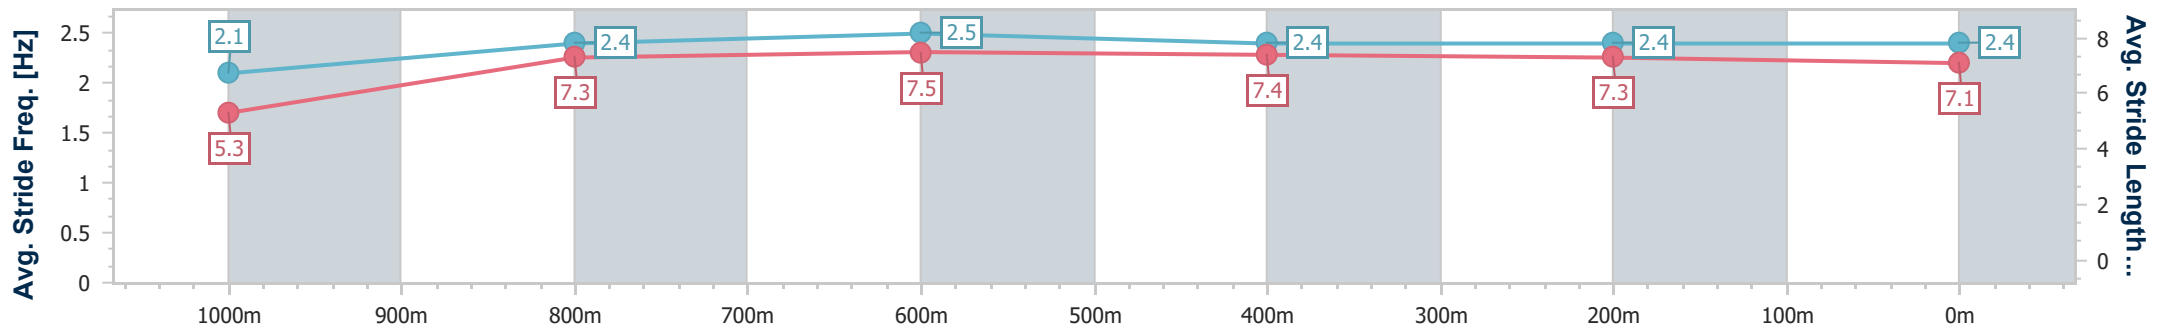

Horse/Jockey Name	Dawn Colours
Final Rank	7
Fastest Section Time (Section)	0:09.06 (Overall)
Top Speed [km/h] (Section)	67.0 (800m)
Race State	Finished

Aquis Park Gold Coast QLD Professional
Race 5: AMALGAMATED REFURBISHMENTS Fillies and Mares **AQUIS PARK**
Class 2 Plate - 1100m
HOME OF THE GOLD COAST TURF CLUB & SPORT CENTRE

17 December 2022 - 14:49

Track Rating: Soft 5, Weather: Fine, Rail Position: +3.5m 1800m-350m; +3.5m Cutaway 350m; True Straight

Section	Overall	1000m	800m	600m	400m	200m								
Section Times	1:05.29 [7] (0:09.06)	0:56.23 [6] (0:11.21)	0:45.02 [7] (0:10.82)	0:34.20 [7] (0:11.14)	0:23.06 [8] (0:11.21)	0:11.85 [7] (0:11.85)								
Average Speed [km/h]	39.7	64.0	66.1	64.6	64.2	60.8								
Top Speed [km/h]	59.8	66.7	67.0	66.4	65.5	63.9								
Avg. Dist. to Rail [m]	3.7	0.7	1.6	0.6	3.6	5.8								
Avg. Stride Freq. [Hz]	2.1	2.4	2.5	2.4	2.4	2.4								
Avg. Stride Length [m]	5.3	7.3	7.5	7.4	7.3	7.1								

- [ ] Ranking at each section and finish
- -.-.- No data available at this section
- NA No data available