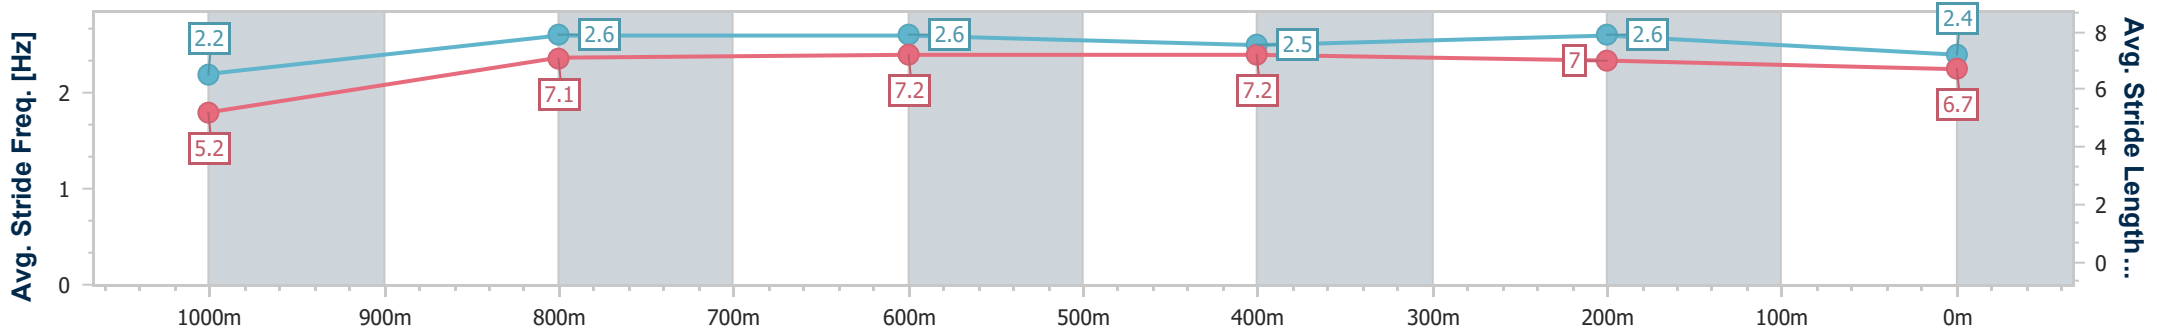

Horse/Jockey Name	I'm A Foxygirl
Final Rank	8
Fastest Section Time (Section)	0:08.64 (Overall)
Top Speed [km/h] (Section)	67.3 (800m)
Race State	Finished

Aquis Park Gold Coast QLD Professional
Race 5: AMALGAMATED REFURBISHMENTS Fillies and Mares **AQUIS PARK**
Class 2 Plate - 1100m
HOME OF THE GOLD COAST TURF CLUB & SPORT CENTRE

17 December 2022 - 14:49

Track Rating: Soft 5, Weather: Fine, Rail Position: +3.5m 1800m-350m; +3.5m Cutaway 350m; True Straight

Section	Overall	1000m	800m	600m	400m	200m								
Section Times	1:05.40 [8] (0:08.64)	0:56.76 [2] (0:11.06)	0:45.70 [2] (0:10.95)	0:34.75 [2] (0:11.17)	0:23.58 [2] (0:11.27)	0:12.31 [5] (0:12.31)								
Average Speed [km/h]	41.7	65.3	66.2	65.5	64.3	58.5								
Top Speed [km/h]	63.9	66.7	67.3	67.0	65.1	63.1								
Avg. Dist. to Rail [m]	6.9	0.7	1.6	2.8	9.9	13.9								
Avg. Stride Freq. [Hz]	2.2	2.6	2.6	2.5	2.6	2.4								
Avg. Stride Length [m]	5.2	7.1	7.2	7.2	7.0	6.7								

- [ ] Ranking at each section and finish
- -.-.- No data available at this section
- NA No data available