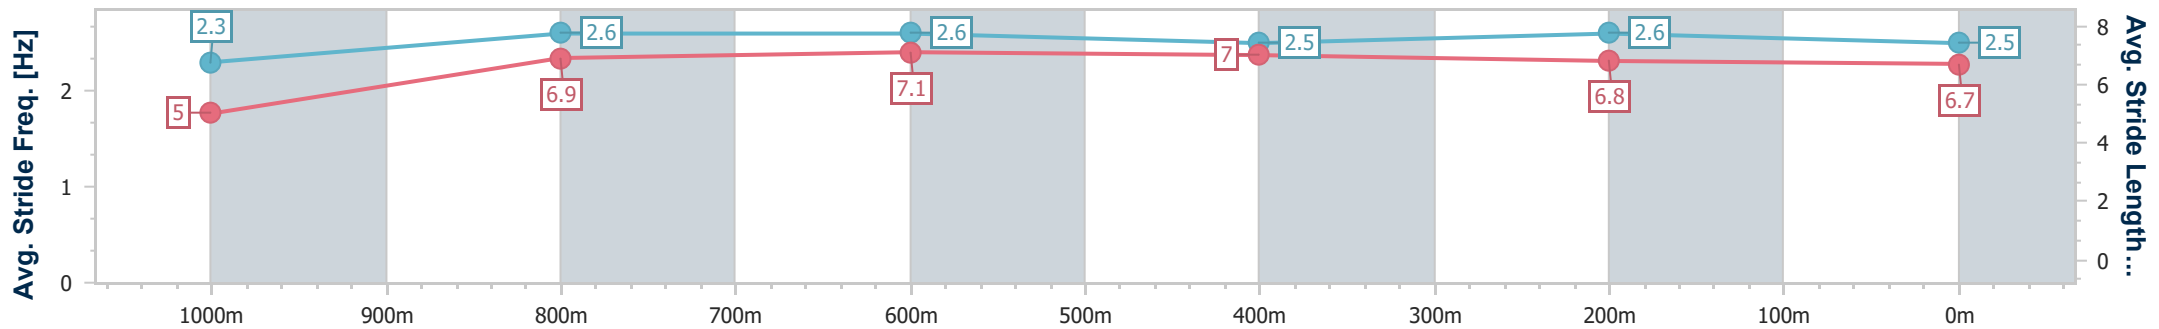

Horse/Jockey Name	Lady Shanghai
Final Rank	5
Fastest Section Time (Section)	0:08.83 (Overall)
Top Speed [km/h] (Section)	67.0 (1000m)
Race State	Finished

Aquis Park Gold Coast QLD Professional
Race 5: AMALGAMATED REFURBISHMENTS Fillies and Mares **AQUIS PARK**
Class 2 Plate - 1100m
HOME OF THE GOLD COAST TURF CLUB & SPORT CENTRE

17 December 2022 - 14:49

Track Rating: Soft 5, Weather: Fine, Rail Position: +3.5m 1800m-350m; +3.5m Cutaway 350m; True Straight

Section	Overall	1000m	800m	600m	400m	200m								
Section Times	1:05.22 [5] (0:08.83)	0:56.39 [3] (0:11.03)	0:45.36 [3] (0:10.88)	0:34.48 [3] (0:11.32)	0:23.16 [4] (0:11.42)	0:11.74 [8] (0:11.74)								
Average Speed [km/h]	40.8	65.1	65.8	63.9	63.4	61.3								
Top Speed [km/h]	61.6	67.0	66.9	64.6	65.2	62.8								
Avg. Dist. to Rail [m]	2.5	0.6	1.1	1.3	8.3	10.9								
Avg. Stride Freq. [Hz]	2.3	2.6	2.6	2.5	2.6	2.5								
Avg. Stride Length [m]	5.0	6.9	7.1	7.0	6.8	6.7								

- [ ] Ranking at each section and finish
- -.-.- No data available at this section
- NA No data available