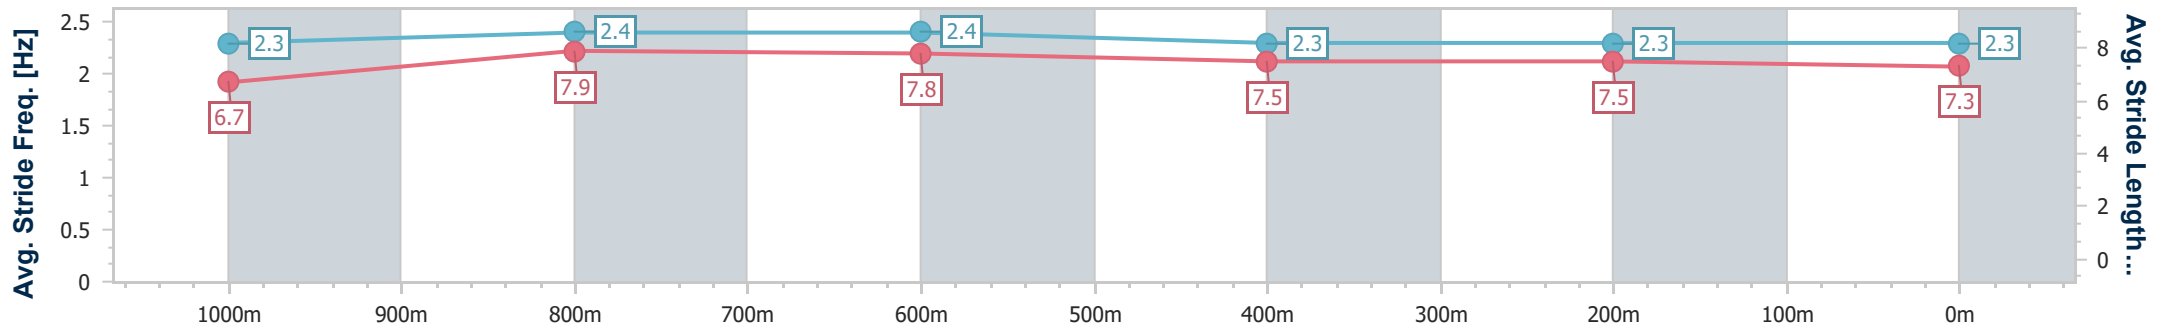

Horse/Jockey Name	Wyatt River
Final Rank	7
Fastest Section Time (Section)	0:10.87 (1000m)
Top Speed [km/h] (Section)	69.2 (1000m)
Race State	Finished

Aquis Park Gold Coast QLD Professional
Race 7: JP FLYING QTIS Three-Year-Old BENCHMARK 62
Handicap - 1200m

17 December 2022 - 16:09

Track Rating: Soft 5, Weather: Fine, Rail Position: +3.5m 1800m-350m; +3.5m Cutaway 350m; True Straight

Section	Overall	1000m	800m	600m	400m	200m									
Section Times	1:09.76 [7] (0:13.16)	0:56.60 [9] (0:10.87)	0:45.73 [9] (0:10.96)	0:34.77 [9] (0:11.16)	0:23.61 [10] (0:11.49)	0:12.12 [9] (0:12.12)									
Average Speed [km/h]	54.8	66.3	65.8	64.8	62.9	59.4									
Top Speed [km/h]	65.1	69.2	68.2	67.4	64.9	62.3									
Avg. Dist. to Rail [m]	4.8	0.6	0.7	0.7	8.1	12.2									
Avg. Stride Freq. [Hz]	2.3	2.4	2.4	2.3	2.3	2.3									
Avg. Stride Length [m]	6.7	7.9	7.8	7.5	7.5	7.3									

- [ ] Ranking at each section and finish
- -.-.- No data available at this section
- NA No data available