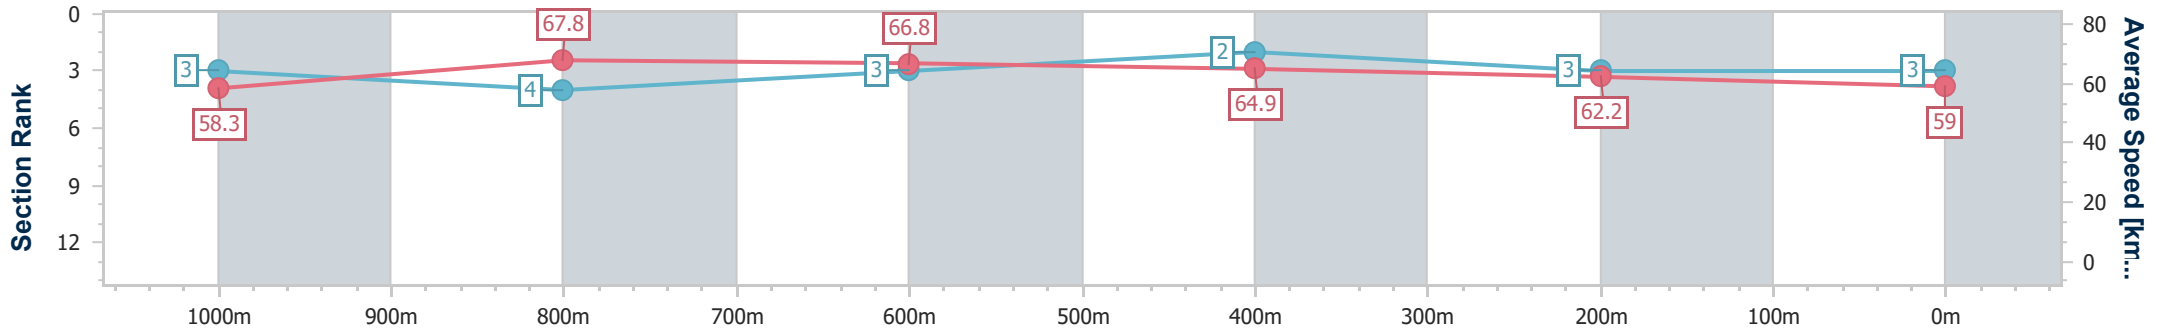

Horse/Jockey Name	Shaquila
Final Rank	3
Fastest Section Time (Section)	0:10.78 (1000m)
Top Speed [km/h] (Section)	69.2 (1000m)
Race State	Finished

Aquis Park Gold Coast QLD Professional
Race 7: JP FLYING QTIS Three-Year-Old BENCHMARK 62
Handicap - 1200m

17 December 2022 - 16:09

Track Rating: Soft 5, Weather: Fine, Rail Position: +3.5m 1800m-350m; +3.5m Cutaway 350m; True Straight

Section	Overall	1000m	800m	600m	400m	200m
Section Times	1:08.98 [3] (0:12.36)	0:56.62 [3] (0:10.78)	0:45.84 [4] (0:10.87)	0:34.97 [3] (0:11.16)	0:23.81 [2] (0:11.60)	0:12.21 [3] (0:12.21)
Average Speed [km/h]	58.3	67.8	66.8	64.9	62.2	59.0
Top Speed [km/h]	67.5	69.2	67.7	66.6	64.3	61.0
Avg. Dist. to Rail [m]	4.0	2.7	2.1	1.2	7.5	10.3
Avg. Stride Freq. [Hz]	2.5	2.6	2.5	2.5	2.5	2.4
Avg. Stride Length [m]	6.3	7.2	7.4	7.2	7.0	6.8

- [ ] Ranking at each section and finish
- -.-.- No data available at this section
- NA No data available