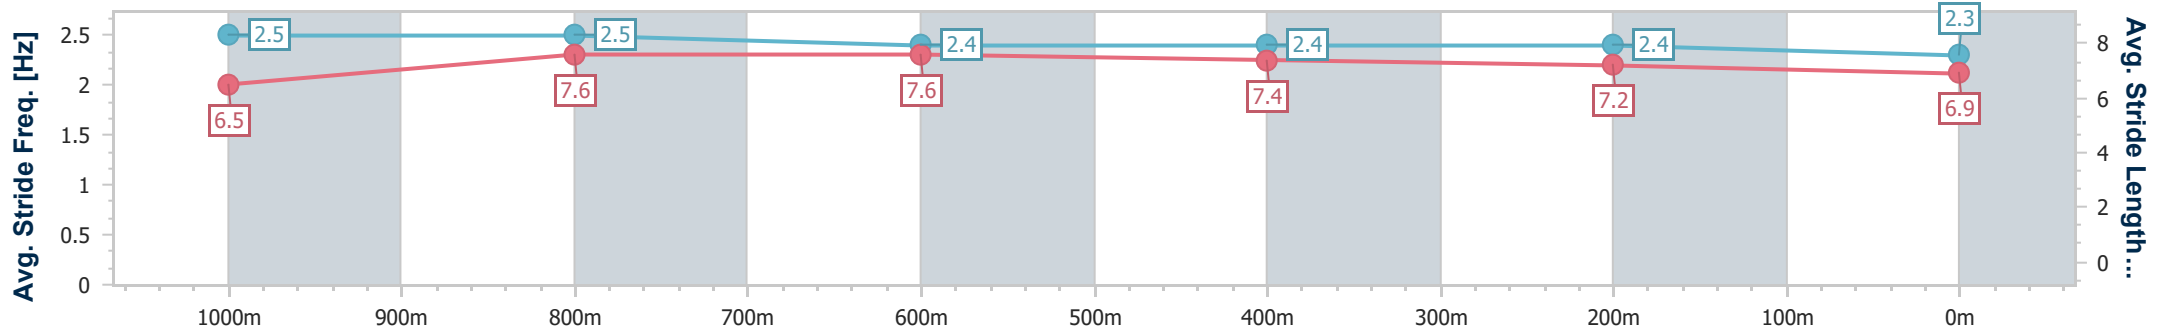

Horse/Jockey Name	Fire Kirin
Final Rank	9
Fastest Section Time (Section)	0:10.74 (1000m)
Top Speed [km/h] (Section)	68.1 (1000m)
Race State	Finished

Aquis Park Gold Coast QLD Professional
Race 7: JP FLYING QTIS Three-Year-Old BENCHMARK 62
Handicap - 1200m

17 December 2022 - 16:09

Track Rating: Soft 5, Weather: Fine, Rail Position: +3.5m 1800m-350m; +3.5m Cutaway 350m; True Straight

Section	Overall	1000m	800m	600m	400m	200m									
Section Times	1:09.84 [9] (0:12.37)	0:57.47 [4] (0:10.74)	0:46.73 [3] (0:10.97)	0:35.76 [4] (0:11.23)	0:24.53 [3] (0:11.79)	0:12.74 [5] (0:12.74)									
Average Speed [km/h]	58.3	67.2	65.6	64.1	61.1	56.5									
Top Speed [km/h]	67.7	68.1	67.1	65.5	63.4	59.1									
Avg. Dist. to Rail [m]	1.7	0.5	0.3	0.4	4.9	7.5									
Avg. Stride Freq. [Hz]	2.5	2.5	2.4	2.4	2.4	2.3									
Avg. Stride Length [m]	6.5	7.6	7.6	7.4	7.2	6.9									

- [ ] Ranking at each section and finish
- -.-.- No data available at this section
- NA No data available