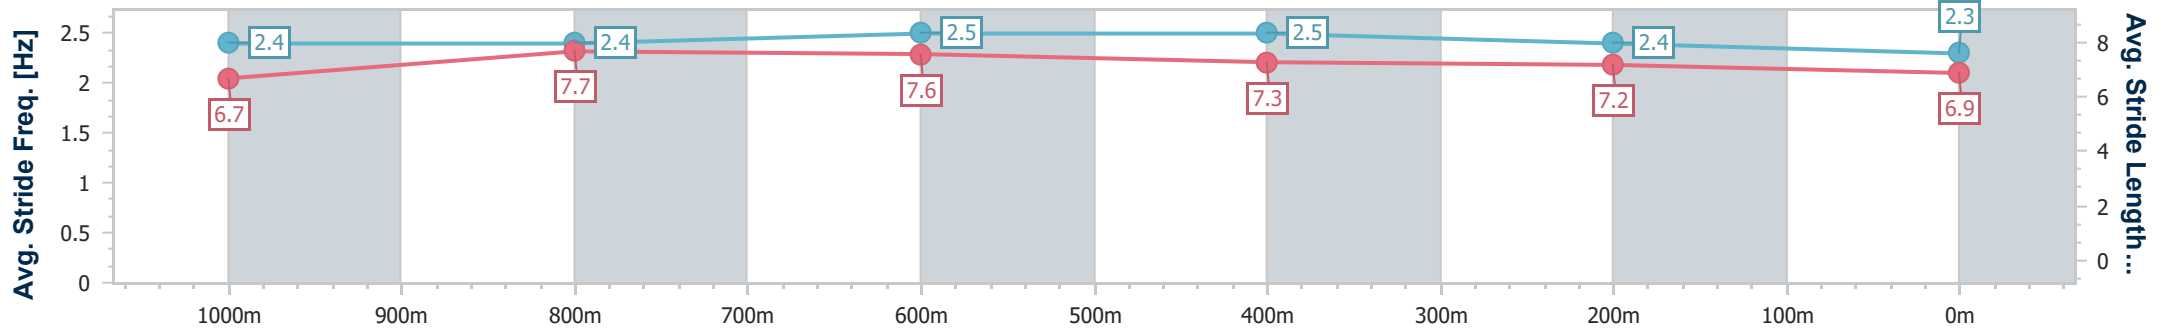

Horse/Jockey Name	Evening Star
Final Rank	8
Fastest Section Time (Section)	0:10.78 (800m)
Top Speed [km/h] (Section)	69.2 (1000m)
Race State	Finished

Aquis Park Gold Coast QLD Professional
Race 7: JP FLYING QTIS Three-Year-Old BENCHMARK 62
Handicap - 1200m

17 December 2022 - 16:09

Track Rating: Soft 5, Weather: Fine, Rail Position: +3.5m 1800m-350m; +3.5m Cutaway 350m; True Straight

Section	Overall	1000m	800m	600m	400m	200m								
Section Times	1:09.82 [8] (0:12.64)	0:57.18 [6] (0:10.80)	0:46.38 [6] (0:10.78)	0:35.60 [5] (0:11.27)	0:24.33 [5] (0:11.68)	0:12.65 [6] (0:12.65)								
Average Speed [km/h]	57.0	67.0	67.1	64.7	61.9	56.9								
Top Speed [km/h]	67.0	69.2	68.9	65.4	64.7	59.6								
Avg. Dist. to Rail [m]	5.1	0.8	1.4	2.3	7.9	10.9								
Avg. Stride Freq. [Hz]	2.4	2.4	2.5	2.5	2.4	2.3								
Avg. Stride Length [m]	6.7	7.7	7.6	7.3	7.2	6.9								

- [ ] Ranking at each section and finish
- -.-.- No data available at this section
- NA No data available