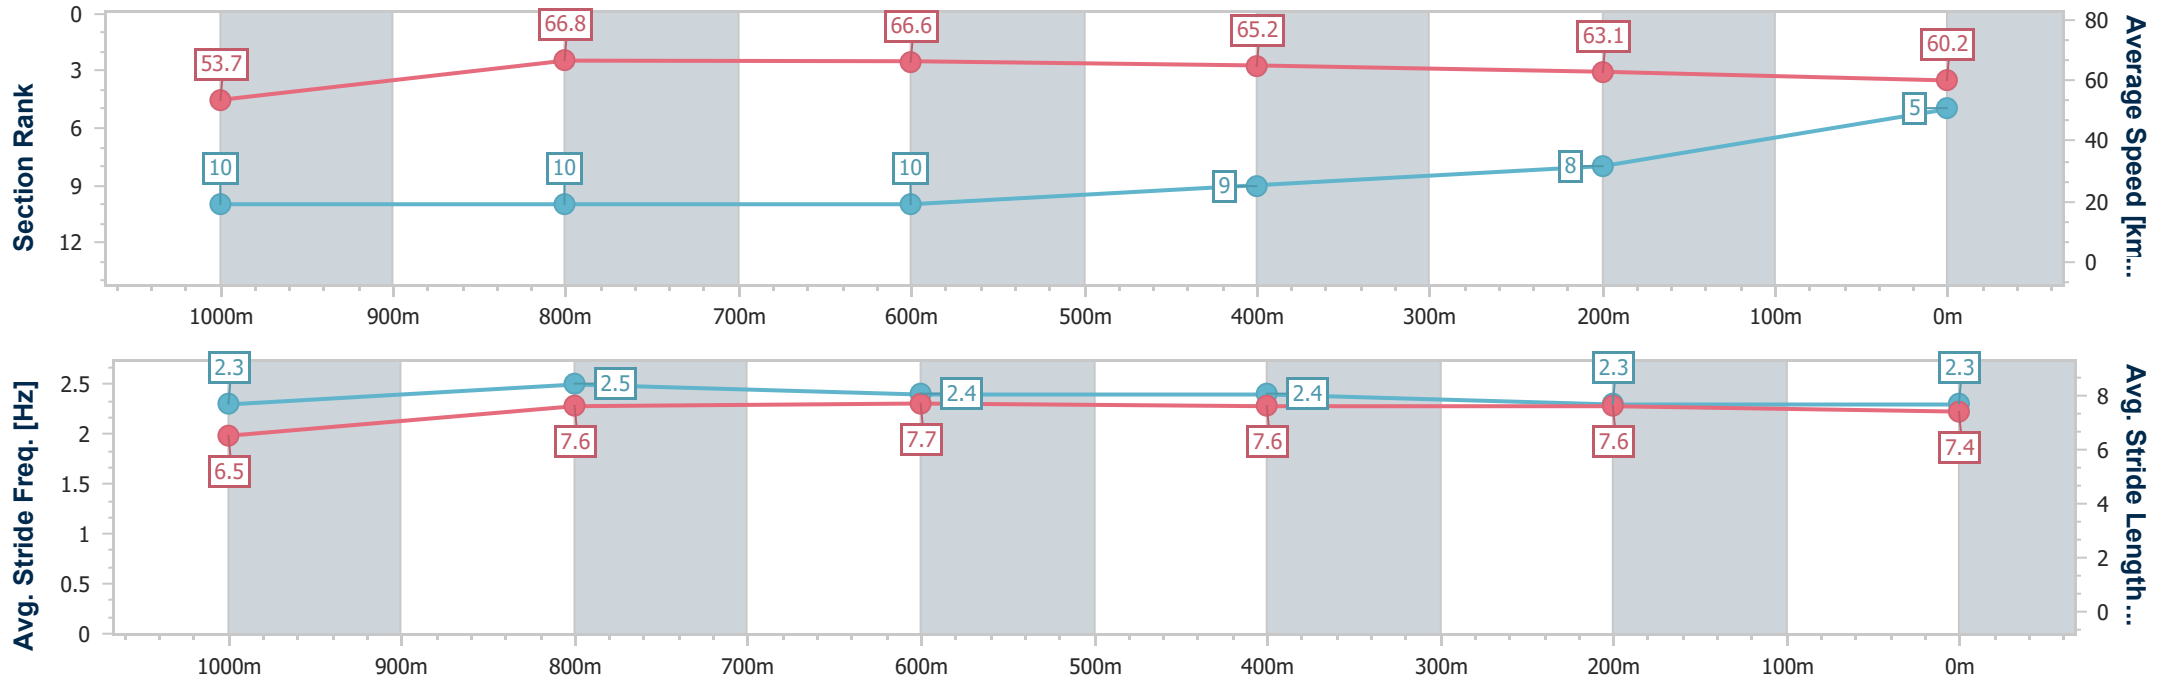

Horse/Jockey Name	The Vowels
Final Rank	5
Fastest Section Time (Section)	0:10.78 (1000m)
Top Speed [km/h] (Section)	68.9 (800m)
Race State	Finished

Aquis Park Gold Coast QLD Professional
Race 7: JP FLYING QTIS Three-Year-Old BENCHMARK 62
Handicap - 1200m

17 December 2022 - 16:09

Track Rating: Soft 5, Weather: Fine, Rail Position: +3.5m 1800m-350m; +3.5m Cutaway 350m; True Straight

Section	Overall	1000m	800m	600m	400m	200m									
Section Times	1:09.42 [5] (0:13.42)	0:56.00 [10] (0:10.78)	0:45.22 [10] (0:10.80)	0:34.42 [10] (0:11.02)	0:23.40 [9] (0:11.45)	0:11.95 [8] (0:11.95)									
Average Speed [km/h]	53.7	66.8	66.6	65.2	63.1	60.2									
Top Speed [km/h]	65.6	68.0	68.9	66.9	64.0	62.4									
Avg. Dist. to Rail [m]	5.3	0.3	0.2	0.4	5.2	8.3									
Avg. Stride Freq. [Hz]	2.3	2.5	2.4	2.4	2.3	2.3									
Avg. Stride Length [m]	6.5	7.6	7.7	7.6	7.6	7.4									

- [ ] Ranking at each section and finish
- -.-.- No data available at this section
- NA No data available