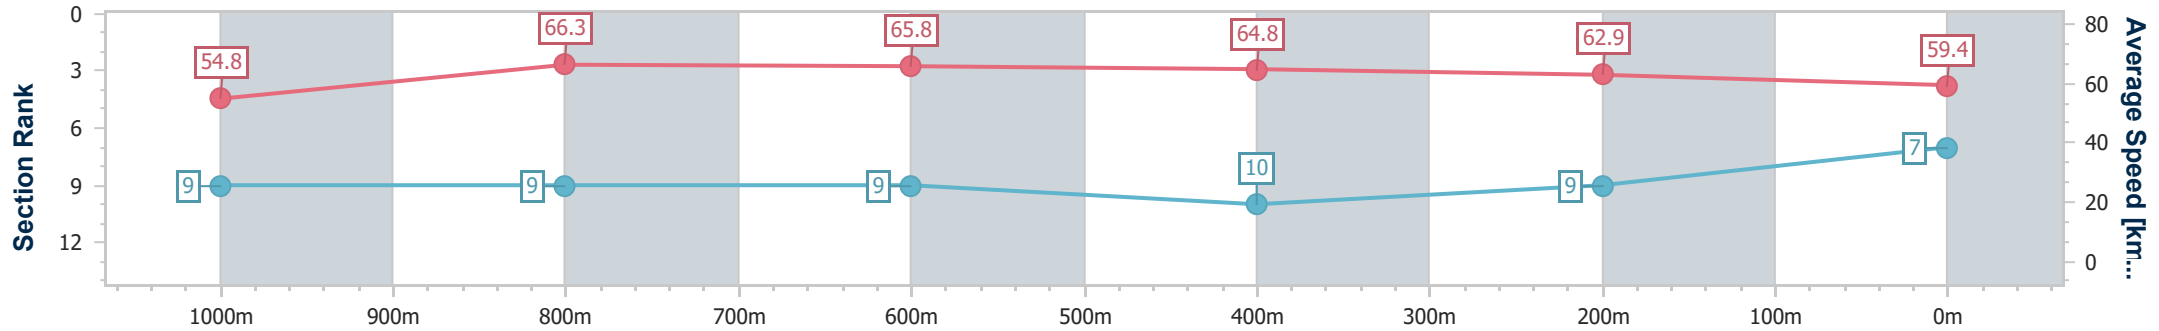

Horse/Jockey Name	Wyatt River
Final Rank	7
Fastest Section Time (Section)	0:10.87 (1000m)
Top Speed [km/h] (Section)	69.2 (1000m)
Race State	Finished

Aquis Park Gold Coast QLD Professional
Race 7: JP FLYING QTIS Three-Year-Old BENCHMARK 62
Handicap - 1200m

17 December 2022 - 16:09

Track Rating: Soft 5, Weather: Fine, Rail Position: +3.5m 1800m-350m; +3.5m Cutaway 350m; True Straight

Section	Overall	1000m	800m	600m	400m	200m									
Section Times	1:09.76 [7] (0:13.16)	0:56.60 [9] (0:10.87)	0:45.73 [9] (0:10.96)	0:34.77 [9] (0:11.16)	0:23.61 [10] (0:11.49)	0:12.12 [9] (0:12.12)									
Average Speed [km/h]	54.8	66.3	65.8	64.8	62.9	59.4									
Top Speed [km/h]	65.1	69.2	68.2	67.4	64.9	62.3									
Avg. Dist. to Rail [m]	4.8	0.6	0.7	0.7	8.1	12.2									
Avg. Stride Freq. [Hz]	2.3	2.4	2.4	2.3	2.3	2.3									
Avg. Stride Length [m]	6.7	7.9	7.8	7.5	7.5	7.3									

- [ ] Ranking at each section and finish
- -.-.- No data available at this section
- NA No data available