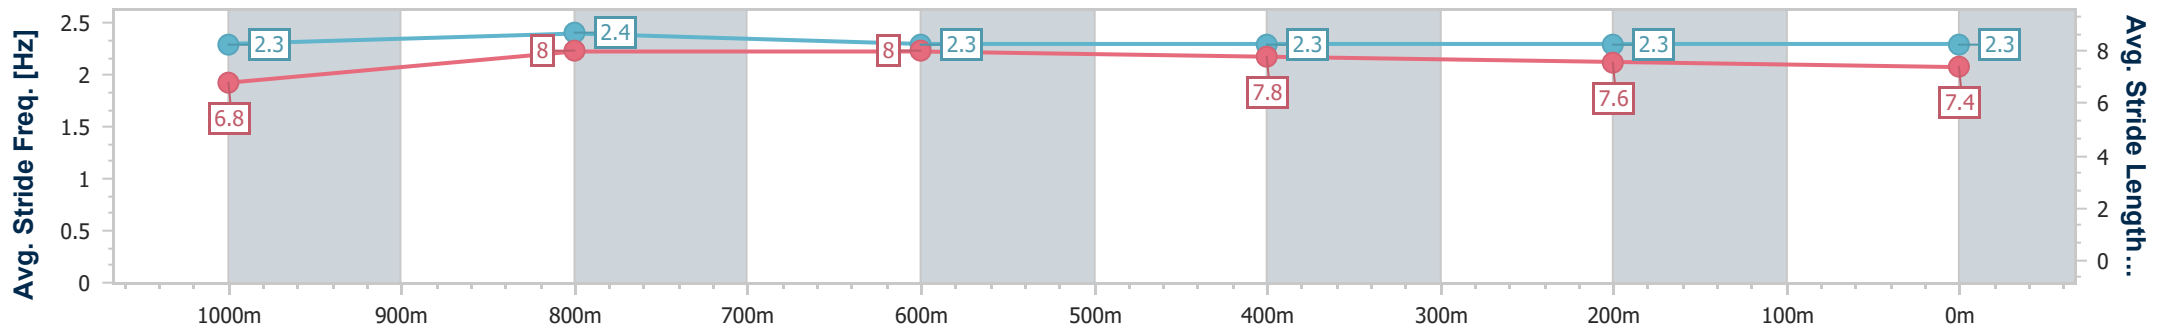

Horse/Jockey Name	Parisian Lady
Final Rank	4
Fastest Section Time (Section)	0:10.70 (1000m)
Top Speed [km/h] (Section)	70.5 (800m)
Race State	Finished

Aquis Park Gold Coast QLD Professional
Race 7: JP FLYING QTIS Three-Year-Old BENCHMARK 62
Handicap - 1200m

17 December 2022 - 16:09

Track Rating: Soft 5, Weather: Fine, Rail Position: +3.5m 1800m-350m; +3.5m Cutaway 350m; True Straight

Section	Overall	1000m	800m	600m	400m	200m								
Section Times	1:09.06 [4] (0:12.96)	0:56.10 [8] (0:10.70)	0:45.40 [7] (0:10.71)	0:34.69 [7] (0:11.30)	0:23.39 [6] (0:11.43)	0:11.96 [4] (0:11.96)								
Average Speed [km/h]	55.5	67.3	67.5	64.5	63.3	60.1								
Top Speed [km/h]	66.5	68.8	70.5	65.6	64.5	63.0								
Avg. Dist. to Rail [m]	2.8	0.1	1.2	2.5	6.1	6.6								
Avg. Stride Freq. [Hz]	2.3	2.4	2.3	2.3	2.3	2.3								
Avg. Stride Length [m]	6.8	8.0	8.0	7.8	7.6	7.4								

- [ ] Ranking at each section and finish
- -.-.- No data available at this section
- NA No data available