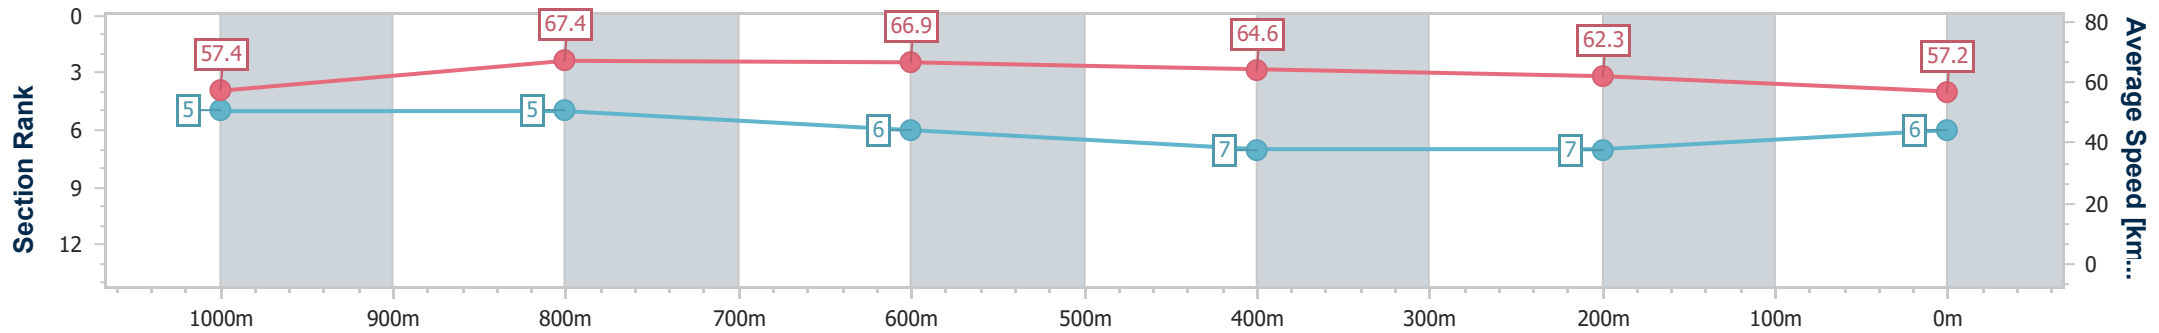

Horse/Jockey Name	Spirit Of Milan
Final Rank	6
Fastest Section Time (Section)	0:10.74 (1000m)
Top Speed [km/h] (Section)	68.9 (1000m)
Race State	Finished

Aquis Park Gold Coast QLD Professional
Race 7: JP FLYING QTIS Three-Year-Old BENCHMARK 62
Handicap - 1200m

17 December 2022 - 16:09

Track Rating: Soft 5, Weather: Fine, Rail Position: +3.5m 1800m-350m; +3.5m Cutaway 350m; True Straight

Section	Overall	1000m	800m	600m	400m	200m								
Section Times	1:09.67 [6] (0:12.57)	0:57.10 [5] (0:10.74)	0:46.36 [5] (0:10.85)	0:35.51 [6] (0:11.32)	0:24.19 [7] (0:11.61)	0:12.58 [7] (0:12.58)								
Average Speed [km/h]	57.4	67.4	66.9	64.6	62.3	57.2								
Top Speed [km/h]	68.4	68.9	68.5	65.7	63.9	60.0								
Avg. Dist. to Rail [m]	4.1	1.3	2.0	2.8	8.5	9.9								
Avg. Stride Freq. [Hz]	2.4	2.4	2.4	2.3	2.3	2.2								
Avg. Stride Length [m]	6.7	7.7	7.9	7.7	7.4	7.2								

- [ ] Ranking at each section and finish
- -.-.- No data available at this section
- NA No data available