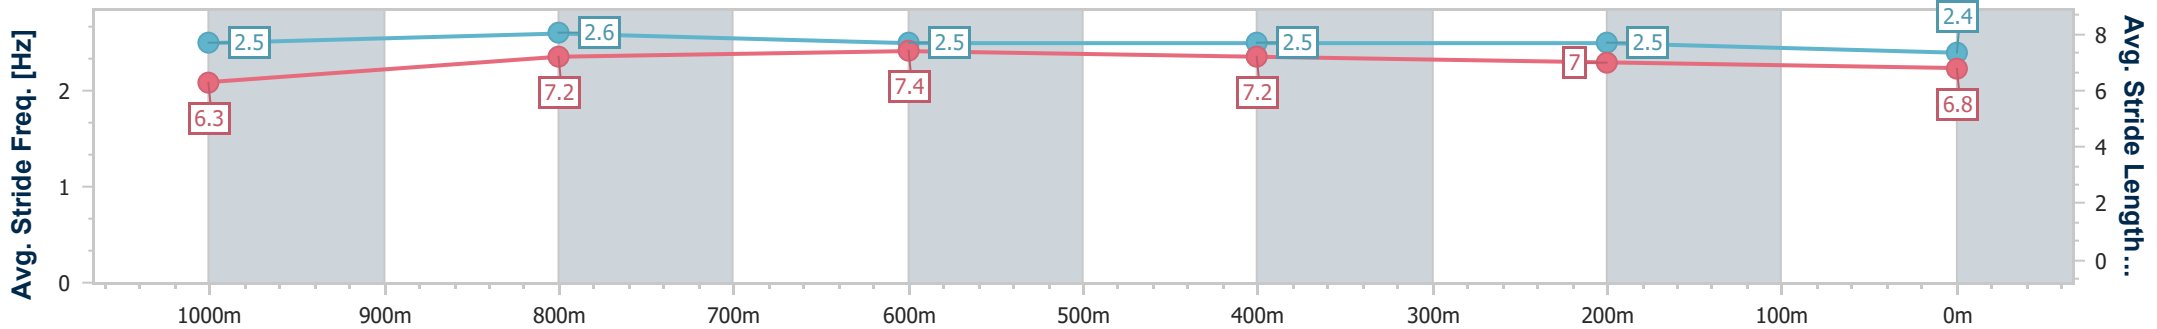

Horse/Jockey Name	Shaquila
Final Rank	3
Fastest Section Time (Section)	0:10.78 (1000m)
Top Speed [km/h] (Section)	69.2 (1000m)
Race State	Finished

Aquis Park Gold Coast QLD Professional
Race 7: JP FLYING QTIS Three-Year-Old BENCHMARK 62
Handicap - 1200m

17 December 2022 - 16:09

Track Rating: Soft 5, Weather: Fine, Rail Position: +3.5m 1800m-350m; +3.5m Cutaway 350m; True Straight

Section	Overall	1000m	800m	600m	400m	200m
Section Times	1:08.98 [3] (0:12.36)	0:56.62 [3] (0:10.78)	0:45.84 [4] (0:10.87)	0:34.97 [3] (0:11.16)	0:23.81 [2] (0:11.60)	0:12.21 [3] (0:12.21)
Average Speed [km/h]	58.3	67.8	66.8	64.9	62.2	59.0
Top Speed [km/h]	67.5	69.2	67.7	66.6	64.3	61.0
Avg. Dist. to Rail [m]	4.0	2.7	2.1	1.2	7.5	10.3
Avg. Stride Freq. [Hz]	2.5	2.6	2.5	2.5	2.5	2.4
Avg. Stride Length [m]	6.3	7.2	7.4	7.2	7.0	6.8

- [ ] Ranking at each section and finish
- -.-.- No data available at this section
- NA No data available