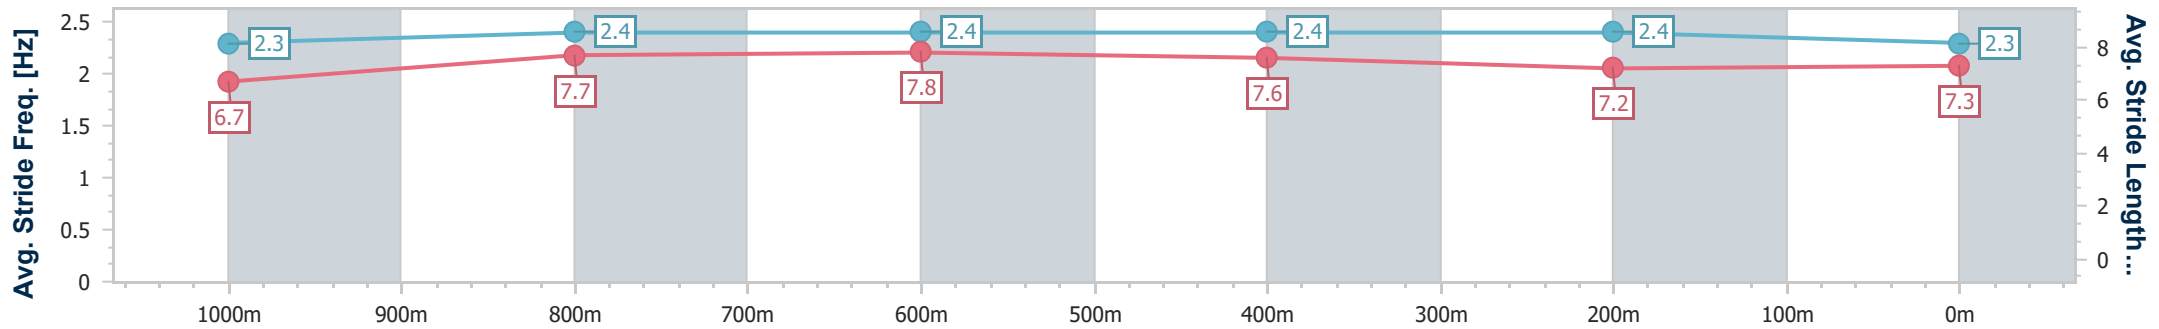

Section	Overall	1000m	800m	600m	400m	200m								
Section Times	1:08.59 [1] (0:12.89)	0:55.70 [7] (0:10.82)	0:44.88 [8] (0:10.76)	0:34.12 [8] (0:11.05)	0:23.07 [8] (0:11.10)	0:11.97 [2] (0:11.97)								
Average Speed [km/h]	56.0	67.1	67.1	65.8	65.4	60.2								
Top Speed [km/h]	66.1	69.2	69.0	67.9	67.0	64.4								
Avg. Dist. to Rail [m]	6.2	1.6	1.3	1.9	9.9	12.0								
Avg. Stride Freq. [Hz]	2.3	2.4	2.4	2.4	2.4	2.3								
Avg. Stride Length [m]	6.7	7.7	7.8	7.6	7.2	7.3								