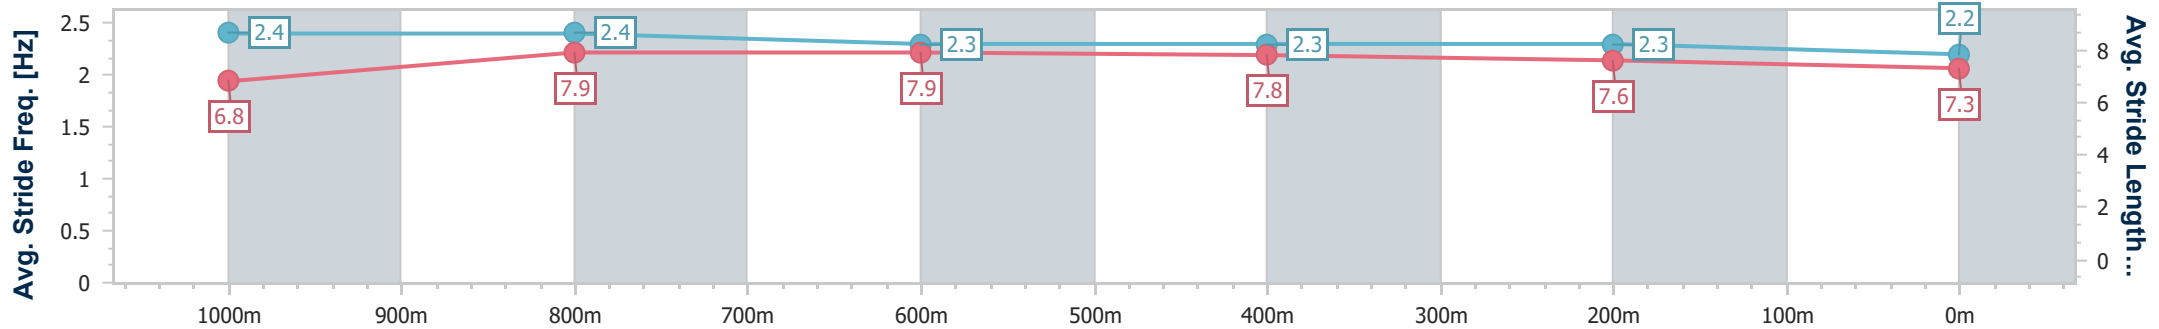

Horse/Jockey Name	Corfe Castle
Final Rank	2
Fastest Section Time (Section)	0:10.71 (1000m)
Top Speed [km/h] (Section)	69.0 (Overall)
Race State	Finished

Aquis Park Gold Coast QLD Professional
Race 7: JP FLYING QTIS Three-Year-Old BENCHMARK 62
Handicap - 1200m

17 December 2022 - 16:09

Track Rating: Soft 5, Weather: Fine, Rail Position: +3.5m 1800m-350m; +3.5m Cutaway 350m; True Straight

Section	Overall	1000m	800m	600m	400m	200m
Section Times	1:08.81 [2] (0:12.21)	0:56.60 [1] (0:10.71)	0:45.89 [2] (0:10.90)	0:34.99 [1] (0:11.16)	0:23.83 [1] (0:11.63)	0:12.20 [1] (0:12.20)
Average Speed [km/h]	59.0	67.8	66.2	64.0	62.0	59.1
Top Speed [km/h]	69.0	68.9	67.3	65.5	62.6	62.0
Avg. Dist. to Rail [m]	3.5	1.8	0.6	1.4	5.3	7.7
Avg. Stride Freq. [Hz]	2.4	2.4	2.3	2.3	2.3	2.2
Avg. Stride Length [m]	6.8	7.9	7.9	7.8	7.6	7.3

- [ ] Ranking at each section and finish
- -.-.- No data available at this section
- NA No data available