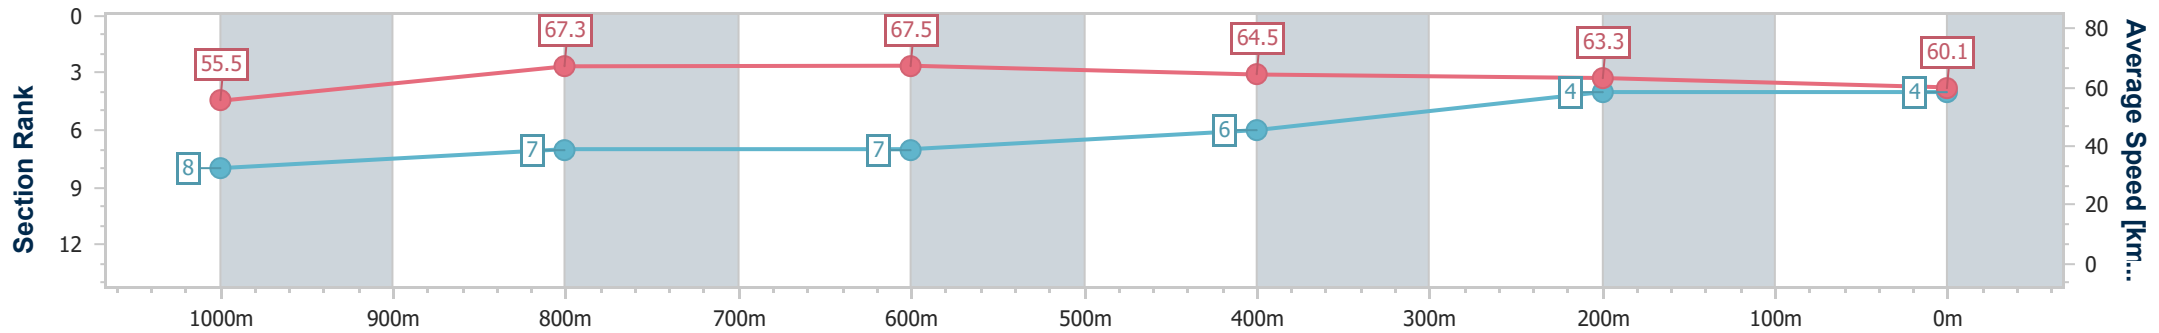

Horse/Jockey Name	Parisian Lady
Final Rank	4
Fastest Section Time (Section)	0:10.70 (1000m)
Top Speed [km/h] (Section)	70.5 (800m)
Race State	Finished

Aquis Park Gold Coast QLD Professional
Race 7: JP FLYING QTIS Three-Year-Old BENCHMARK 62
Handicap - 1200m

17 December 2022 - 16:09

Track Rating: Soft 5, Weather: Fine, Rail Position: +3.5m 1800m-350m; +3.5m Cutaway 350m; True Straight

Section	Overall	1000m	800m	600m	400m	200m								
Section Times	1:09.06 [4] (0:12.96)	0:56.10 [8] (0:10.70)	0:45.40 [7] (0:10.71)	0:34.69 [7] (0:11.30)	0:23.39 [6] (0:11.43)	0:11.96 [4] (0:11.96)								
Average Speed [km/h]	55.5	67.3	67.5	64.5	63.3	60.1								
Top Speed [km/h]	66.5	68.8	70.5	65.6	64.5	63.0								
Avg. Dist. to Rail [m]	2.8	0.1	1.2	2.5	6.1	6.6								
Avg. Stride Freq. [Hz]	2.3	2.4	2.3	2.3	2.3	2.3								
Avg. Stride Length [m]	6.8	8.0	8.0	7.8	7.6	7.4								

- [ ] Ranking at each section and finish
- -.-.- No data available at this section
- NA No data available