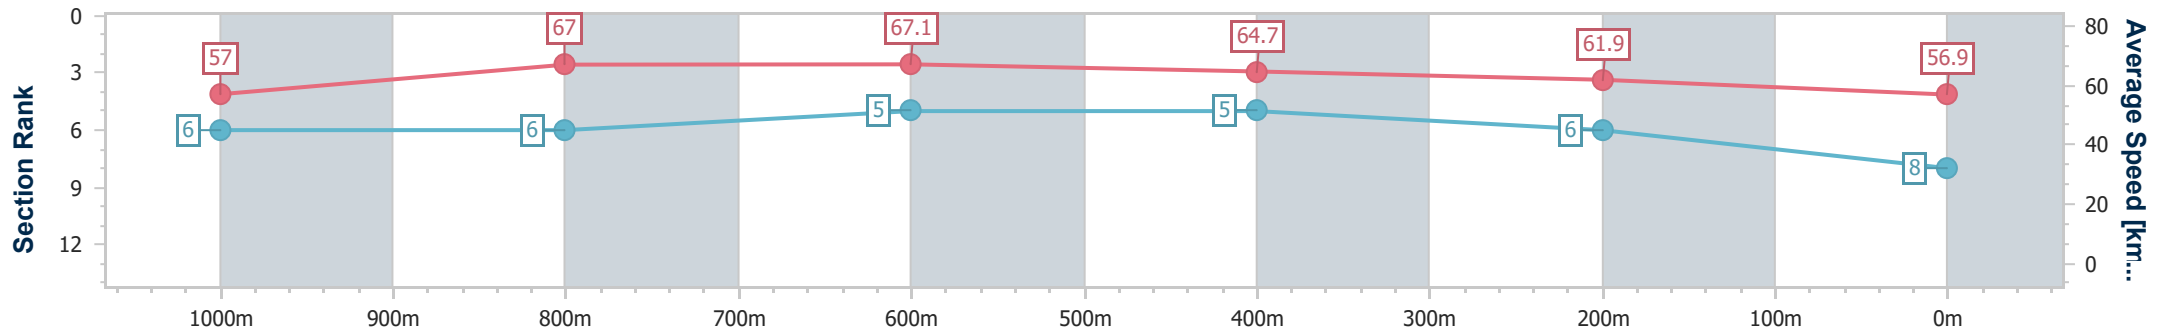

Horse/Jockey Name	Evening Star
Final Rank	8
Fastest Section Time (Section)	0:10.78 (800m)
Top Speed [km/h] (Section)	69.2 (1000m)
Race State	Finished

Aquis Park Gold Coast QLD Professional
Race 7: JP FLYING QTIS Three-Year-Old BENCHMARK 62
Handicap - 1200m

17 December 2022 - 16:09

Track Rating: Soft 5, Weather: Fine, Rail Position: +3.5m 1800m-350m; +3.5m Cutaway 350m; True Straight

Section	Overall	1000m	800m	600m	400m	200m								
Section Times	1:09.82 [8] (0:12.64)	0:57.18 [6] (0:10.80)	0:46.38 [6] (0:10.78)	0:35.60 [5] (0:11.27)	0:24.33 [5] (0:11.68)	0:12.65 [6] (0:12.65)								
Average Speed [km/h]	57.0	67.0	67.1	64.7	61.9	56.9								
Top Speed [km/h]	67.0	69.2	68.9	65.4	64.7	59.6								
Avg. Dist. to Rail [m]	5.1	0.8	1.4	2.3	7.9	10.9								
Avg. Stride Freq. [Hz]	2.4	2.4	2.5	2.5	2.4	2.3								
Avg. Stride Length [m]	6.7	7.7	7.6	7.3	7.2	6.9								

- [ ] Ranking at each section and finish
- -.-.- No data available at this section
- NA No data available