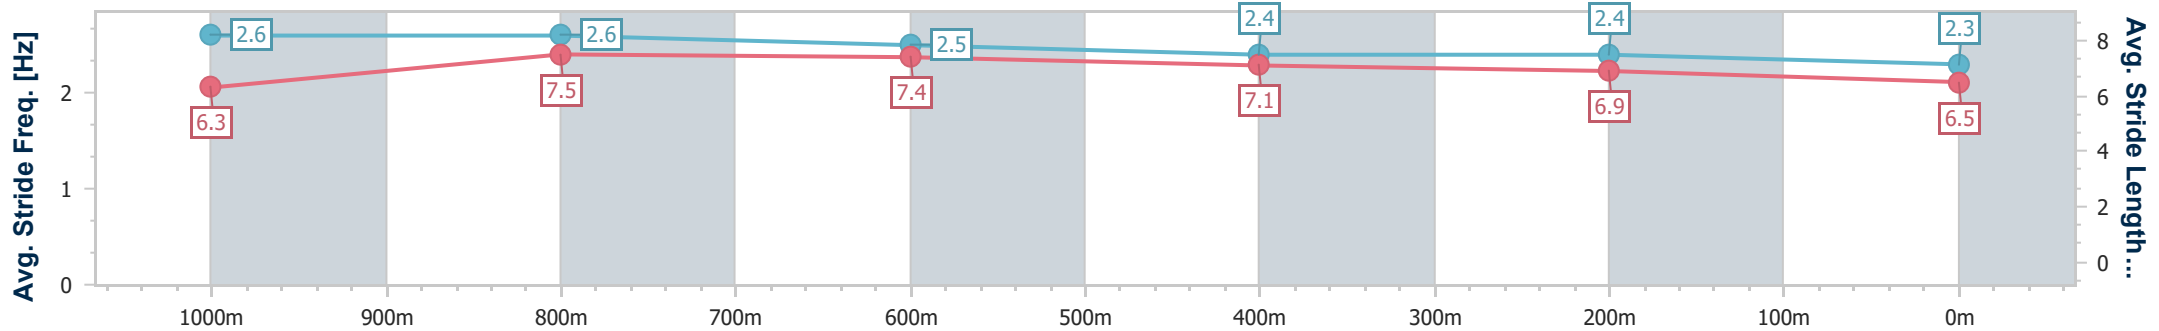

Horse/Jockey Name	Russian Pins
Final Rank	10
Fastest Section Time (Section)	0:10.61 (1000m)
Top Speed [km/h] (Section)	70.4 (1000m)
Race State	Finished

Aquis Park Gold Coast QLD Professional
Race 7: JP FLYING QTIS Three-Year-Old BENCHMARK 62
Handicap - 1200m

17 December 2022 - 16:09

Track Rating: Soft 5, Weather: Fine, Rail Position: +3.5m 1800m-350m; +3.5m Cutaway 350m; True Straight

Section	Overall	1000m	800m	600m	400m	200m
Section Times	1:11.06 [10] (0:12.33)	0:58.73 [2] (0:10.61)	0:48.12 [1] (0:10.92)	0:37.20 [2] (0:11.60)	0:25.60 [4] (0:12.26)	0:13.34 [10] (0:13.34)
Average Speed [km/h]	58.5	68.9	66.5	62.8	58.9	54.0
Top Speed [km/h]	69.9	70.4	67.5	64.7	62.4	56.9
Avg. Dist. to Rail [m]	7.8	2.8	2.5	1.9	6.6	10.9
Avg. Stride Freq. [Hz]	2.6	2.6	2.5	2.4	2.4	2.3
Avg. Stride Length [m]	6.3	7.5	7.4	7.1	6.9	6.5

- [ ] Ranking at each section and finish
- -.-.- No data available at this section
- NA No data available