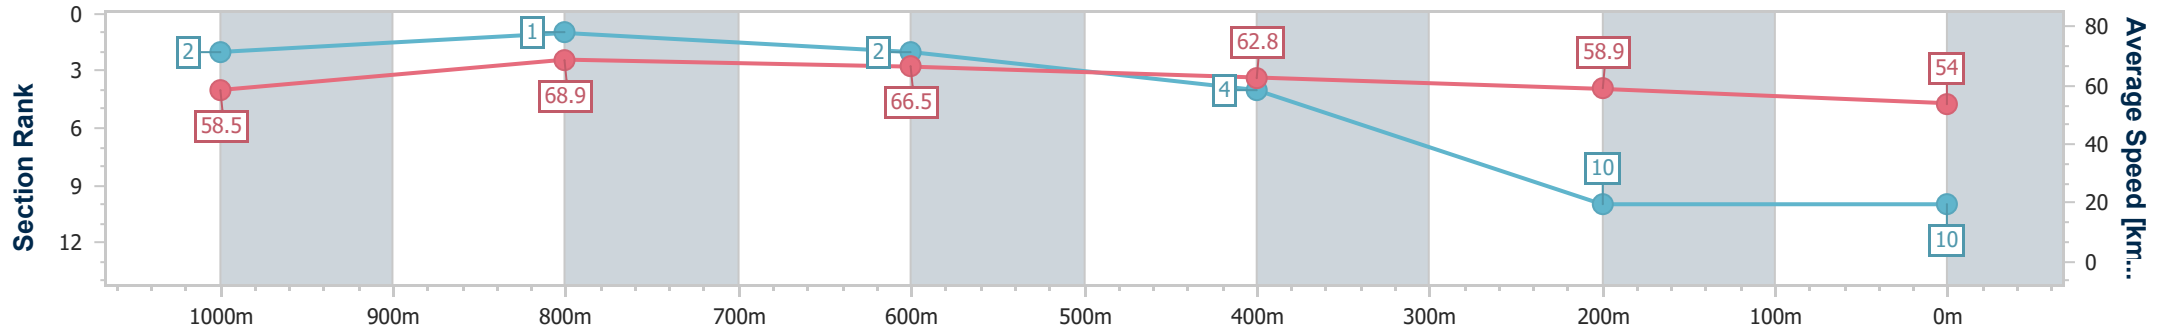

Horse/Jockey Name	Russian Pins
Final Rank	10
Fastest Section Time (Section)	0:10.61 (1000m)
Top Speed [km/h] (Section)	70.4 (1000m)
Race State	Finished

Aquis Park Gold Coast QLD Professional
Race 7: JP FLYING QTIS Three-Year-Old BENCHMARK 62
Handicap - 1200m

17 December 2022 - 16:09

Track Rating: Soft 5, Weather: Fine, Rail Position: +3.5m 1800m-350m; +3.5m Cutaway 350m; True Straight

Section	Overall	1000m	800m	600m	400m	200m
Section Times	1:11.06 [10] (0:12.33)	0:58.73 [2] (0:10.61)	0:48.12 [1] (0:10.92)	0:37.20 [2] (0:11.60)	0:25.60 [4] (0:12.26)	0:13.34 [10] (0:13.34)
Average Speed [km/h]	58.5	68.9	66.5	62.8	58.9	54.0
Top Speed [km/h]	69.9	70.4	67.5	64.7	62.4	56.9
Avg. Dist. to Rail [m]	7.8	2.8	2.5	1.9	6.6	10.9
Avg. Stride Freq. [Hz]	2.6	2.6	2.5	2.4	2.4	2.3
Avg. Stride Length [m]	6.3	7.5	7.4	7.1	6.9	6.5

- [ ] Ranking at each section and finish
- -.-.- No data available at this section
- NA No data available