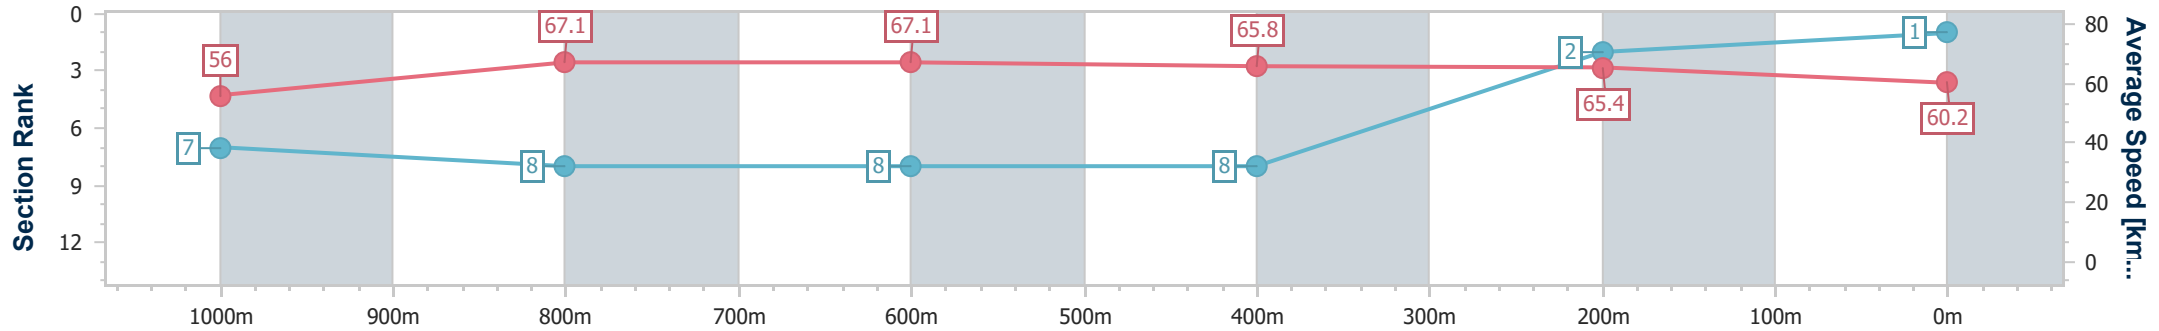

Section	Overall	1000m	800m	600m	400m	200m								
Section Times	1:08.59 [1] (0:12.89)	0:55.70 [7] (0:10.82)	0:44.88 [8] (0:10.76)	0:34.12 [8] (0:11.05)	0:23.07 [8] (0:11.10)	0:11.97 [2] (0:11.97)								
Average Speed [km/h]	56.0	67.1	67.1	65.8	65.4	60.2								
Top Speed [km/h]	66.1	69.2	69.0	67.9	67.0	64.4								
Avg. Dist. to Rail [m]	6.2	1.6	1.3	1.9	9.9	12.0								
Avg. Stride Freq. [Hz]	2.3	2.4	2.4	2.4	2.4	2.3								
Avg. Stride Length [m]	6.7	7.7	7.8	7.6	7.2	7.3								