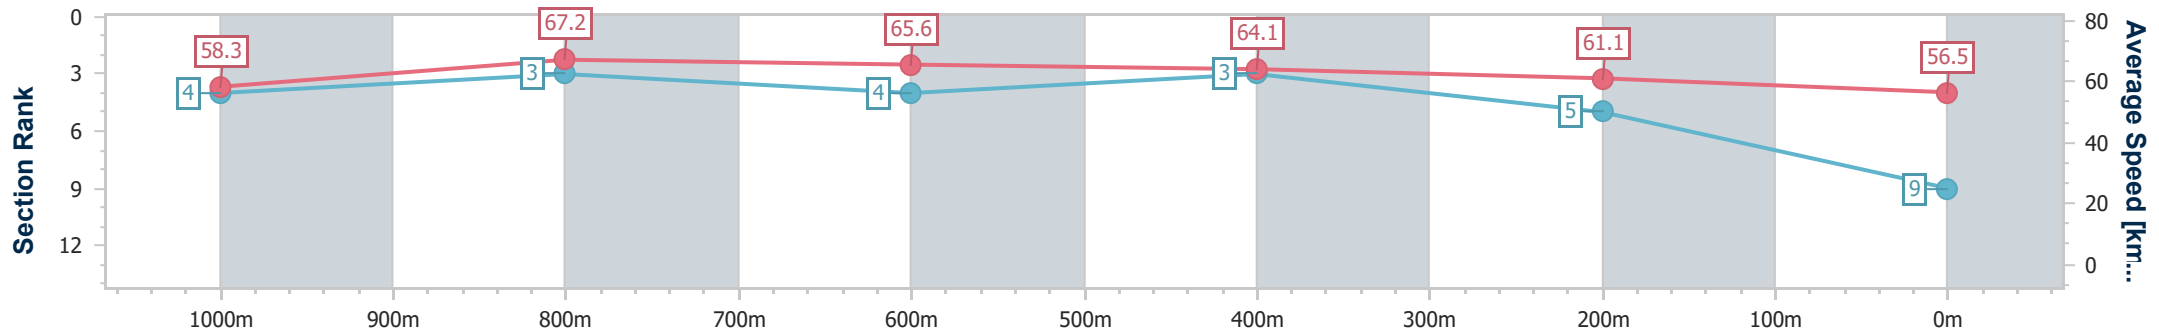

Horse/Jockey Name	Fire Kirin
Final Rank	9
Fastest Section Time (Section)	0:10.74 (1000m)
Top Speed [km/h] (Section)	68.1 (1000m)
Race State	Finished

Aquis Park Gold Coast QLD Professional
Race 7: JP FLYING QTIS Three-Year-Old BENCHMARK 62
Handicap - 1200m

17 December 2022 - 16:09

Track Rating: Soft 5, Weather: Fine, Rail Position: +3.5m 1800m-350m; +3.5m Cutaway 350m; True Straight

Section	Overall	1000m	800m	600m	400m	200m									
Section Times	1:09.84 [9] (0:12.37)	0:57.47 [4] (0:10.74)	0:46.73 [3] (0:10.97)	0:35.76 [4] (0:11.23)	0:24.53 [3] (0:11.79)	0:12.74 [5] (0:12.74)									
Average Speed [km/h]	58.3	67.2	65.6	64.1	61.1	56.5									
Top Speed [km/h]	67.7	68.1	67.1	65.5	63.4	59.1									
Avg. Dist. to Rail [m]	1.7	0.5	0.3	0.4	4.9	7.5									
Avg. Stride Freq. [Hz]	2.5	2.5	2.4	2.4	2.4	2.3									
Avg. Stride Length [m]	6.5	7.6	7.6	7.4	7.2	6.9									

- [ ] Ranking at each section and finish
- -.-.- No data available at this section
- NA No data available