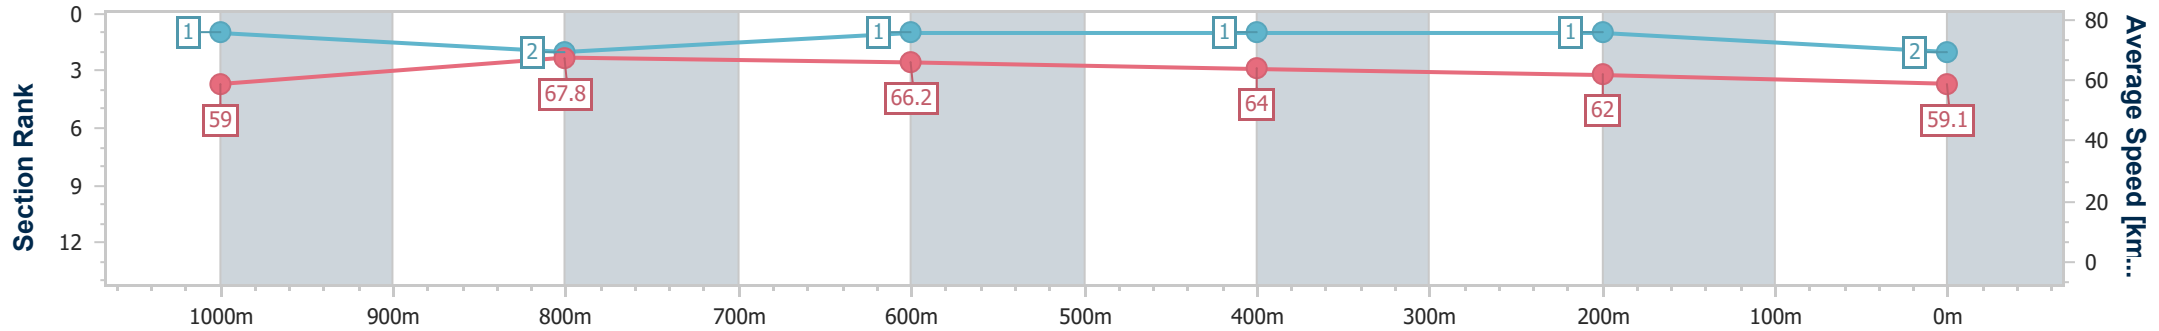

Horse/Jockey Name	Corfe Castle
Final Rank	2
Fastest Section Time (Section)	0:10.71 (1000m)
Top Speed [km/h] (Section)	69.0 (Overall)
Race State	Finished

Aquis Park Gold Coast QLD Professional
Race 7: JP FLYING QTIS Three-Year-Old BENCHMARK 62
Handicap - 1200m

17 December 2022 - 16:09

Track Rating: Soft 5, Weather: Fine, Rail Position: +3.5m 1800m-350m; +3.5m Cutaway 350m; True Straight

Section	Overall	1000m	800m	600m	400m	200m
Section Times	1:08.81 [2] (0:12.21)	0:56.60 [1] (0:10.71)	0:45.89 [2] (0:10.90)	0:34.99 [1] (0:11.16)	0:23.83 [1] (0:11.63)	0:12.20 [1] (0:12.20)
Average Speed [km/h]	59.0	67.8	66.2	64.0	62.0	59.1
Top Speed [km/h]	69.0	68.9	67.3	65.5	62.6	62.0
Avg. Dist. to Rail [m]	3.5	1.8	0.6	1.4	5.3	7.7
Avg. Stride Freq. [Hz]	2.4	2.4	2.3	2.3	2.3	2.2
Avg. Stride Length [m]	6.8	7.9	7.9	7.8	7.6	7.3

- [ ] Ranking at each section and finish
- -.-.- No data available at this section
- NA No data available