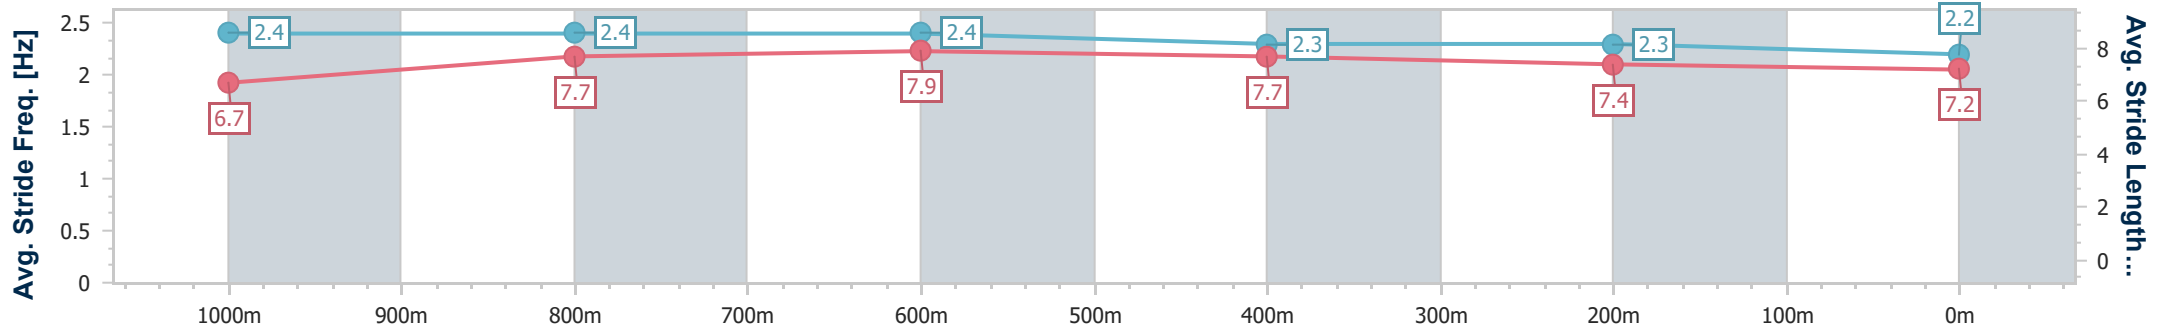

Horse/Jockey Name	Spirit Of Milan
Final Rank	6
Fastest Section Time (Section)	0:10.74 (1000m)
Top Speed [km/h] (Section)	68.9 (1000m)
Race State	Finished

Aquis Park Gold Coast QLD Professional
Race 7: JP FLYING QTIS Three-Year-Old BENCHMARK 62
Handicap - 1200m

17 December 2022 - 16:09

Track Rating: Soft 5, Weather: Fine, Rail Position: +3.5m 1800m-350m; +3.5m Cutaway 350m; True Straight

Section	Overall	1000m	800m	600m	400m	200m								
Section Times	1:09.67 [6] (0:12.57)	0:57.10 [5] (0:10.74)	0:46.36 [5] (0:10.85)	0:35.51 [6] (0:11.32)	0:24.19 [7] (0:11.61)	0:12.58 [7] (0:12.58)								
Average Speed [km/h]	57.4	67.4	66.9	64.6	62.3	57.2								
Top Speed [km/h]	68.4	68.9	68.5	65.7	63.9	60.0								
Avg. Dist. to Rail [m]	4.1	1.3	2.0	2.8	8.5	9.9								
Avg. Stride Freq. [Hz]	2.4	2.4	2.4	2.3	2.3	2.2								
Avg. Stride Length [m]	6.7	7.7	7.9	7.7	7.4	7.2								

- [ ] Ranking at each section and finish
- -.-.- No data available at this section
- NA No data available