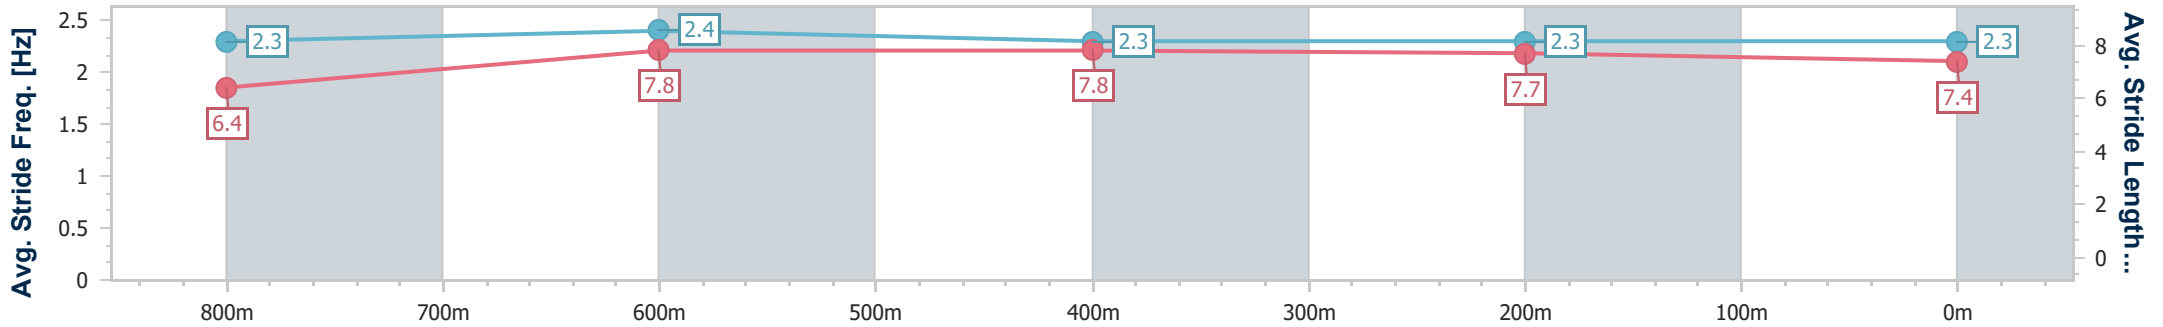

Scratched: Situation Room (#2)

Horse/Jockey Name	Light Of Boom
Final Rank	1
Fastest Section Time (Section)	0:10.59 (800m)
Top Speed [km/h] (Section)	70.8 (800m)
Race State	Finished

Sunshine Coast QLD Professional
 Race 2: ARCHER PARK RACING Class 3 Handicap - 1000m
 18 December 2022 - 13:34
 Track Rating: Good 4, Weather: Fine, Rail Position: +8m Entire

Section	Overall	800m	600m	400m	200m
Section Times	0:57.74 [1] (0:13.24)	0:44.50 [4] (0:10.59)	0:33.91 [3] (0:11.25)	0:22.66 [3] (0:11.03)	0:11.63 [2] (0:11.63)
Average Speed [km/h]	54.3	68.3	64.4	65.3	61.8
Top Speed [km/h]	70.4	70.8	65.8	66.7	64.8
Avg. Dist. to Rail [m]	5.0	1.5	1.1	2.6	3.7
Avg. Stride Freq. [Hz]	2.3	2.4	2.3	2.3	2.3
Avg. Stride Length [m]	6.4	7.8	7.8	7.7	7.4