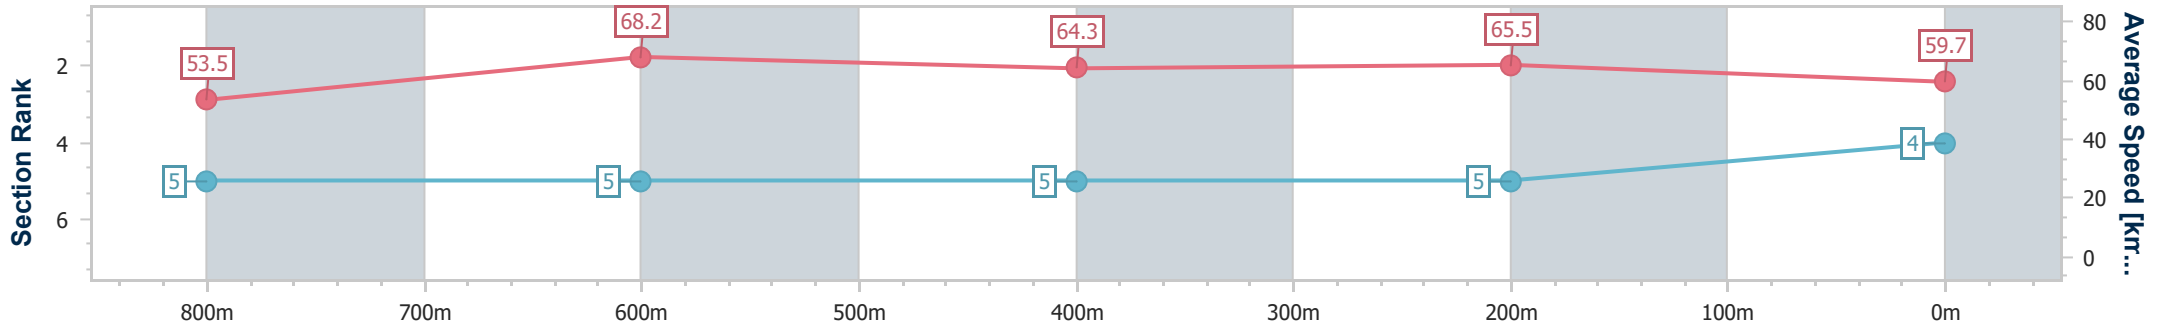

- [] Ranking at each section and finish
- .-.- No data available at this section
- NA No data available

Horse/Jockey Name	I Am Fearless
Final Rank	4
Fastest Section Time (Section)	0:10.61 (800m)
Top Speed [km/h] (Section)	70.4 (800m)
Race State	Finished

Sunshine Coast QLD Professional
 Race 2: ARCHER PARK RACING Class 3 Handicap - 1000m
 18 December 2022 - 13:34
 Track Rating: Good 4, Weather: Fine, Rail Position: +8m Entire

Section	Overall	800m	600m	400m	200m
Section Times	0:58.47 [4] (0:13.47)	0:45.00 [5] (0:10.61)	0:34.39 [5] (0:11.33)	0:23.06 [5] (0:11.00)	0:12.06 [5] (0:12.06)
Average Speed [km/h]	53.5	68.2	64.3	65.5	59.7
Top Speed [km/h]	69.9	70.4	66.4	66.8	65.1
Avg. Dist. to Rail [m]	2.2	1.6	2.0	2.4	1.1
Avg. Stride Freq. [Hz]	2.2	2.4	2.4	2.4	2.3
Avg. Stride Length [m]	6.6	8.0	7.6	7.6	7.2