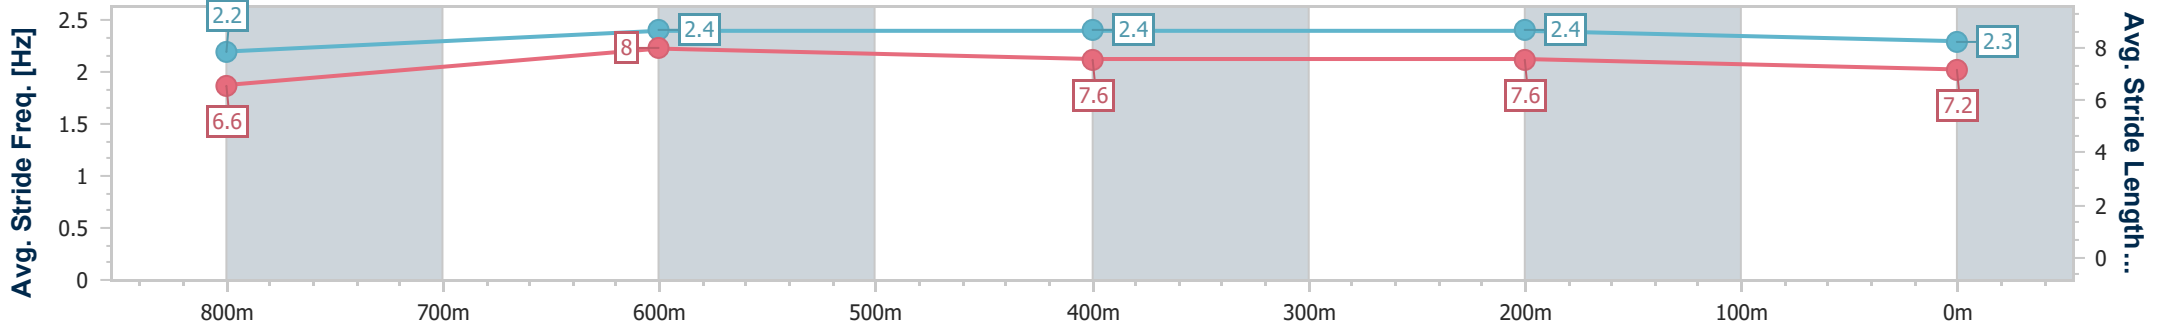

- [] Ranking at each section and finish
- .-.- No data available at this section
- NA No data available

Horse/Jockey Name	I Am Fearless
Final Rank	4
Fastest Section Time (Section)	0:10.61 (800m)
Top Speed [km/h] (Section)	70.4 (800m)
Race State	Finished

Sunshine Coast QLD Professional
 Race 2: ARCHER PARK RACING Class 3 Handicap - 1000m
 18 December 2022 - 13:34
 Track Rating: Good 4, Weather: Fine, Rail Position: +8m Entire

Section	Overall	800m	600m	400m	200m
Section Times	0:58.47 [4] (0:13.47)	0:45.00 [5] (0:10.61)	0:34.39 [5] (0:11.33)	0:23.06 [5] (0:11.00)	0:12.06 [5] (0:12.06)
Average Speed [km/h]	53.5	68.2	64.3	65.5	59.7
Top Speed [km/h]	69.9	70.4	66.4	66.8	65.1
Avg. Dist. to Rail [m]	2.2	1.6	2.0	2.4	1.1
Avg. Stride Freq. [Hz]	2.2	2.4	2.4	2.4	2.3
Avg. Stride Length [m]	6.6	8.0	7.6	7.6	7.2