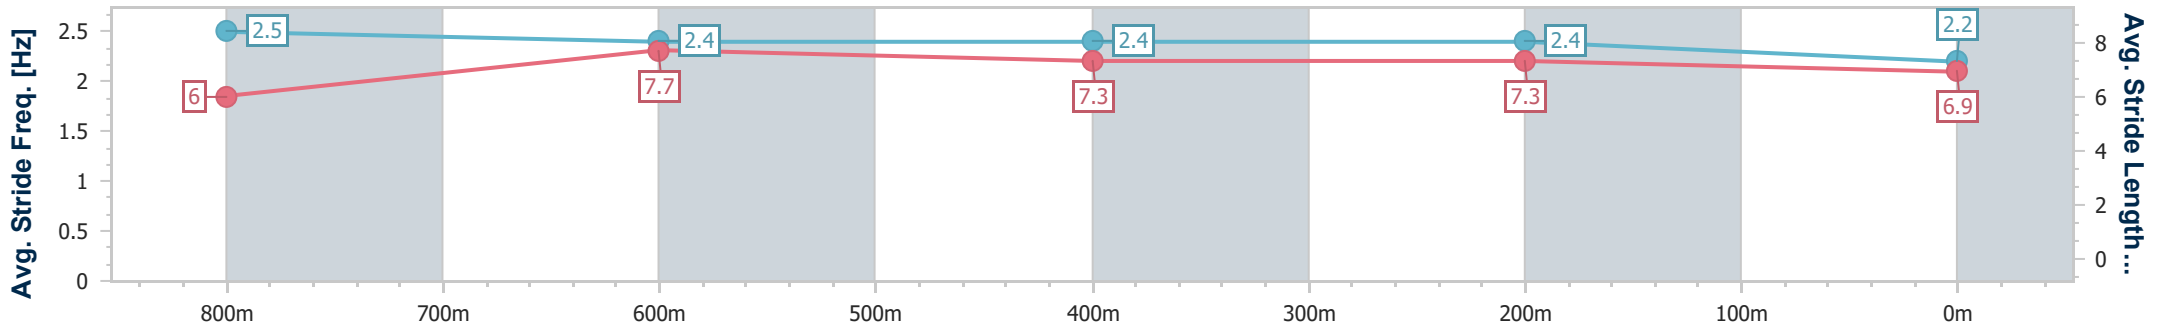

- [] Ranking at each section and finish
- .-.- No data available at this section
- NA No data available

Horse/Jockey Name	Albert's In Charge
Final Rank	6
Fastest Section Time (Section)	0:10.79 (800m)
Top Speed [km/h] (Section)	74.6 (Overall)
Race State	Finished

Sunshine Coast QLD Professional
 Race 2: ARCHER PARK RACING Class 3 Handicap - 1000m
 18 December 2022 - 13:34
 Track Rating: Good 4, Weather: Fine, Rail Position: +8m Entire

Section	Overall	800m	600m	400m	200m
Section Times	0:59.44 [6] (0:12.91)	0:46.53 [1] (0:10.79)	0:35.74 [1] (0:11.21)	0:24.53 [2] (0:11.41)	0:13.12 [4] (0:13.12)
Average Speed [km/h]	55.8	67.2	64.5	63.1	54.9
Top Speed [km/h]	74.6	70.1	67.0	66.9	60.3
Avg. Dist. to Rail [m]	3.9	2.2	0.8	0.6	0.7
Avg. Stride Freq. [Hz]	2.5	2.4	2.4	2.4	2.2
Avg. Stride Length [m]	6.0	7.7	7.3	7.3	6.9

- [] Ranking at each section and finish
- .-.- No data available at this section
- NA No data available