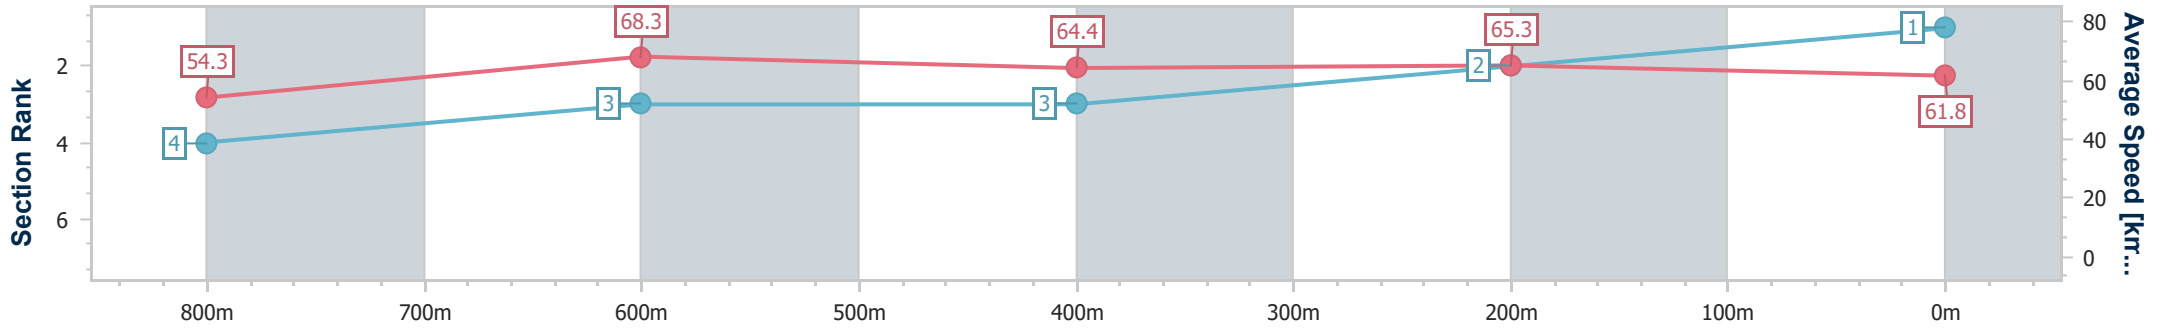

Scratched: Situation Room (#2)

Horse/Jockey Name	Light Of Boom
Final Rank	1
Fastest Section Time (Section)	0:10.59 (800m)
Top Speed [km/h] (Section)	70.8 (800m)
Race State	Finished

Sunshine Coast QLD Professional
 Race 2: ARCHER PARK RACING Class 3 Handicap - 1000m
 18 December 2022 - 13:34
 Track Rating: Good 4, Weather: Fine, Rail Position: +8m Entire

Section	Overall	800m	600m	400m	200m
Section Times	0:57.74 [1] (0:13.24)	0:44.50 [4] (0:10.59)	0:33.91 [3] (0:11.25)	0:22.66 [3] (0:11.03)	0:11.63 [2] (0:11.63)
Average Speed [km/h]	54.3	68.3	64.4	65.3	61.8
Top Speed [km/h]	70.4	70.8	65.8	66.7	64.8
Avg. Dist. to Rail [m]	5.0	1.5	1.1	2.6	3.7
Avg. Stride Freq. [Hz]	2.3	2.4	2.3	2.3	2.3
Avg. Stride Length [m]	6.4	7.8	7.8	7.7	7.4