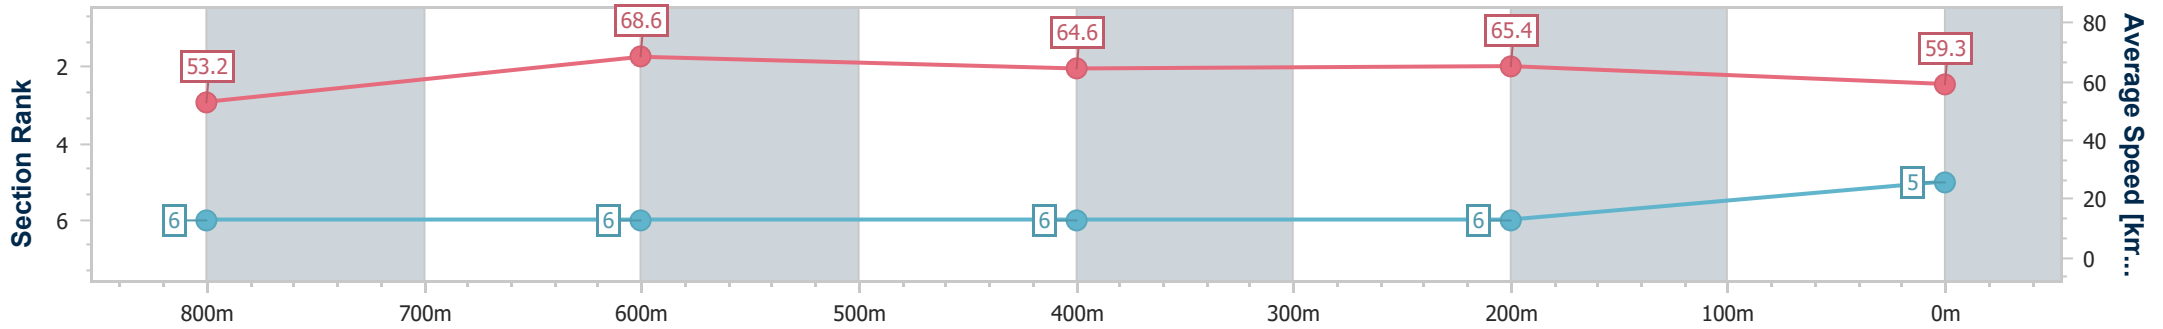

- [] Ranking at each section and finish
- .-.- No data available at this section
- NA No data available

Horse/Jockey Name	Allez Zou
Final Rank	5
Fastest Section Time (Section)	0:10.62 (800m)
Top Speed [km/h] (Section)	70.5 (800m)
Race State	Finished

Sunshine Coast QLD Professional
 Race 2: ARCHER PARK RACING Class 3 Handicap - 1000m
 18 December 2022 - 13:34
 Track Rating: Good 4, Weather: Fine, Rail Position: +8m Entire

Section	Overall	800m	600m	400m	200m
Section Times	0:58.72 [5] (0:13.55)	0:45.17 [6] (0:10.62)	0:34.55 [6] (0:11.40)	0:23.15 [6] (0:11.01)	0:12.14 [6] (0:12.14)
Average Speed [km/h]	53.2	68.6	64.6	65.4	59.3
Top Speed [km/h]	70.1	70.5	66.3	66.9	63.6
Avg. Dist. to Rail [m]	3.4	2.8	4.0	4.3	3.0
Avg. Stride Freq. [Hz]	2.3	2.5	2.4	2.4	2.2
Avg. Stride Length [m]	6.2	7.8	7.6	7.7	7.4