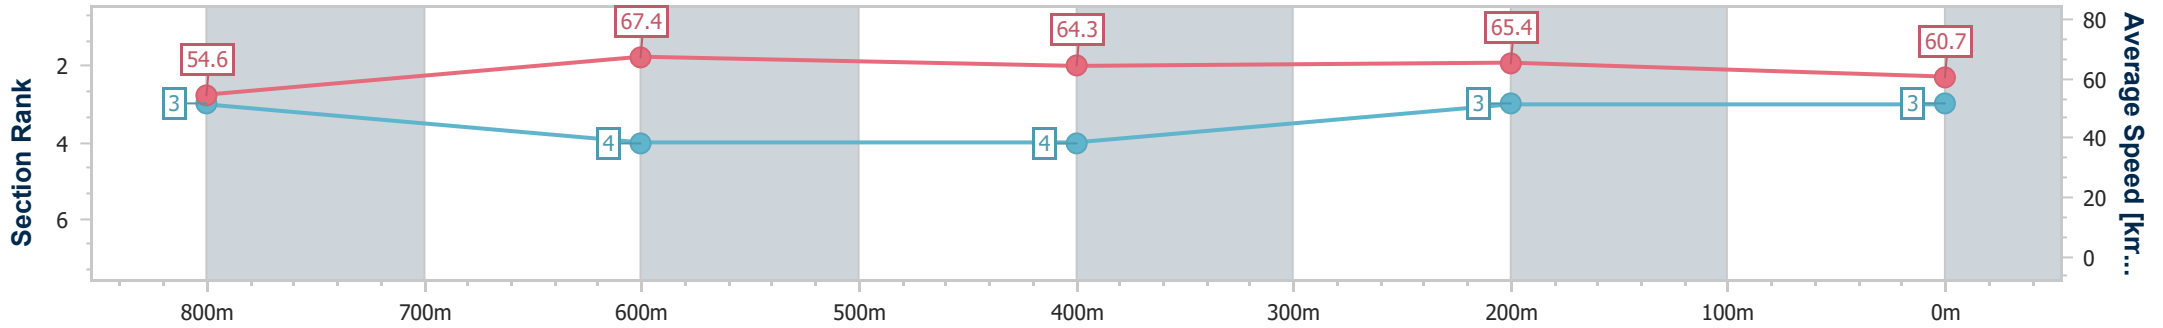

Horse/Jockey Name	Miss Baltimore
Final Rank	3
Fastest Section Time (Section)	0:10.79 (800m)
Top Speed [km/h] (Section)	69.6 (800m)
Race State	Finished

Sunshine Coast QLD Professional
Race 2: ARCHER PARK RACING Class 3 Handicap - 1000m
18 December 2022 - 13:34
Track Rating: Good 4, Weather: Fine, Rail Position: +8m Entire

Section	Overall	800m	600m	400m	200m
Section Times	0:58.14 [3] (0:13.19)	0:44.95 [3] (0:10.79)	0:34.16 [4] (0:11.29)	0:22.87 [4] (0:10.99)	0:11.88 [3] (0:11.88)
Average Speed [km/h]	54.6	67.4	64.3	65.4	60.7
Top Speed [km/h]	69.5	69.6	66.4	67.0	63.4
Avg. Dist. to Rail [m]	5.8	2.6	1.3	1.5	2.5
Avg. Stride Freq. [Hz]	2.4	2.5	2.4	2.5	2.4
Avg. Stride Length [m]	6.3	7.4	7.3	7.3	7.1

- [ ] Ranking at each section and finish
- -.-.- No data available at this section
- NA No data available