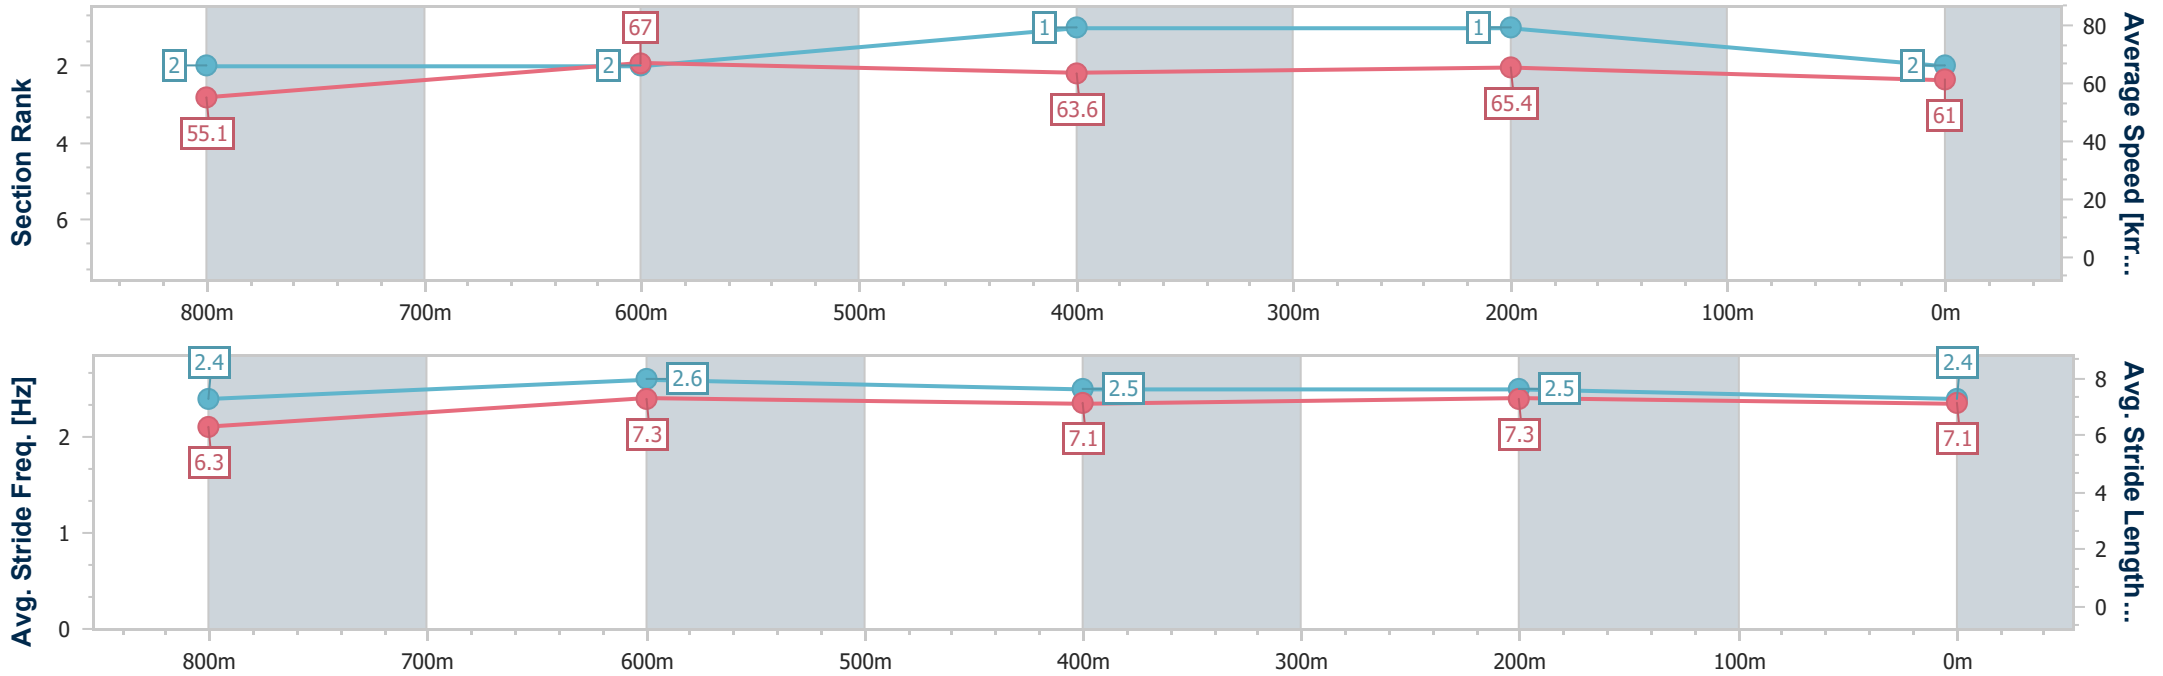

Horse/Jockey Name	Paperclip
Final Rank	2
Fastest Section Time (Section)	0:10.71 (800m)
Top Speed [km/h] (Section)	71.1 (Overall)
Race State	Finished

Sunshine Coast QLD Professional
Race 2: ARCHER PARK RACING Class 3 Handicap - 1000m
18 December 2022 - 13:34
Track Rating: Good 4, Weather: Fine, Rail Position: +8m Entire

Section	Overall	800m	600m	400m	200m
Section Times	0:57.76 [2] (0:13.05)	0:44.71 [2] (0:10.71)	0:34.00 [2] (0:11.16)	0:22.84 [1] (0:11.02)	0:11.82 [1] (0:11.82)
Average Speed [km/h]	55.1	67.0	63.6	65.4	61.0
Top Speed [km/h]	71.1	71.1	65.5	66.0	64.7
Avg. Dist. to Rail [m]	1.0	1.3	2.2	2.3	1.4
Avg. Stride Freq. [Hz]	2.4	2.6	2.5	2.5	2.4
Avg. Stride Length [m]	6.3	7.3	7.1	7.3	7.1

- [ ] Ranking at each section and finish
- -.-.- No data available at this section
- NA No data available