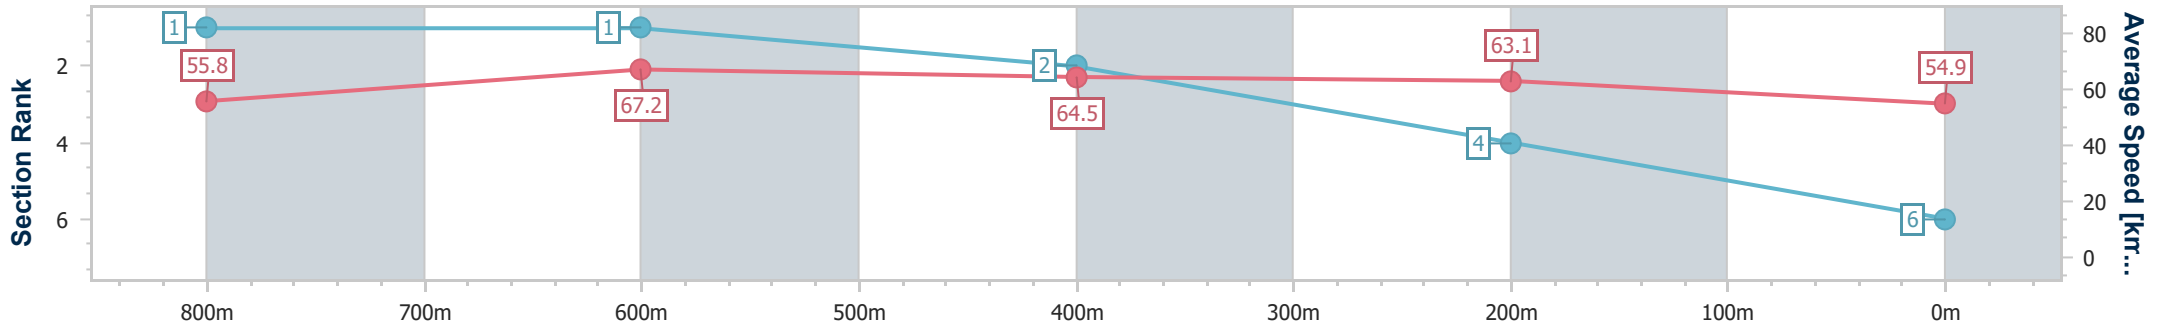

- [] Ranking at each section and finish
- .-.- No data available at this section
- NA No data available

Horse/Jockey Name	Albert's In Charge
Final Rank	6
Fastest Section Time (Section)	0:10.79 (800m)
Top Speed [km/h] (Section)	74.6 (Overall)
Race State	Finished

Sunshine Coast QLD Professional
 Race 2: ARCHER PARK RACING Class 3 Handicap - 1000m
 18 December 2022 - 13:34
 Track Rating: Good 4, Weather: Fine, Rail Position: +8m Entire

Section	Overall	800m	600m	400m	200m
Section Times	0:59.44 [6] (0:12.91)	0:46.53 [1] (0:10.79)	0:35.74 [1] (0:11.21)	0:24.53 [2] (0:11.41)	0:13.12 [4] (0:13.12)
Average Speed [km/h]	55.8	67.2	64.5	63.1	54.9
Top Speed [km/h]	74.6	70.1	67.0	66.9	60.3
Avg. Dist. to Rail [m]	3.9	2.2	0.8	0.6	0.7
Avg. Stride Freq. [Hz]	2.5	2.4	2.4	2.4	2.2
Avg. Stride Length [m]	6.0	7.7	7.3	7.3	6.9