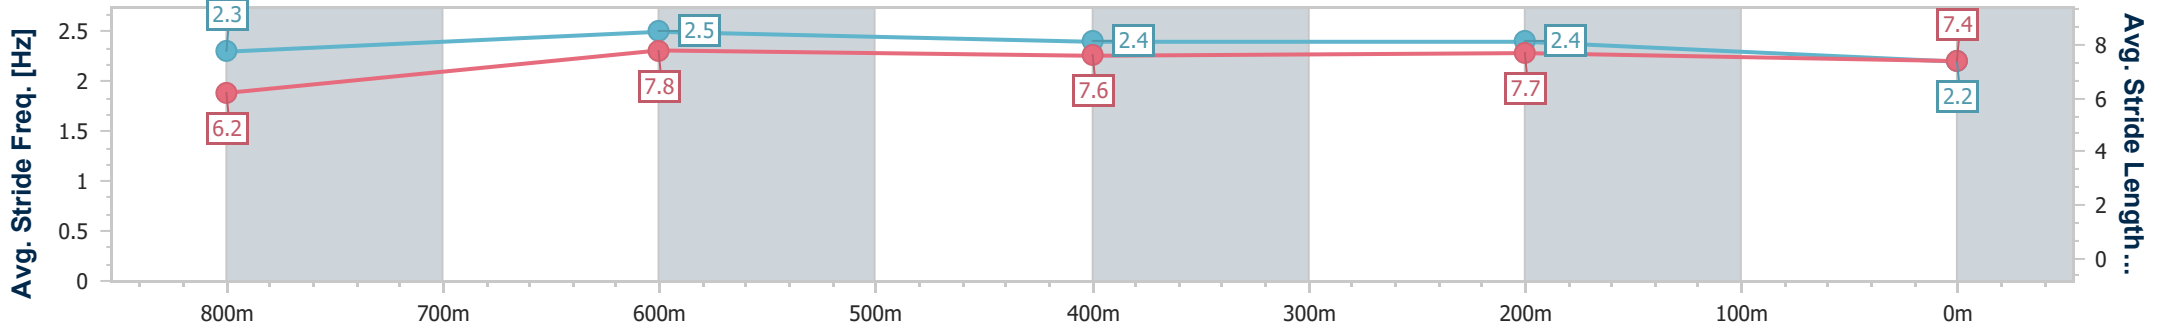

- [] Ranking at each section and finish
- .-.- No data available at this section
- NA No data available

Horse/Jockey Name	Allez Zou
Final Rank	5
Fastest Section Time (Section)	0:10.62 (800m)
Top Speed [km/h] (Section)	70.5 (800m)
Race State	Finished

Sunshine Coast QLD Professional
 Race 2: ARCHER PARK RACING Class 3 Handicap - 1000m
 18 December 2022 - 13:34
 Track Rating: Good 4, Weather: Fine, Rail Position: +8m Entire

Section	Overall	800m	600m	400m	200m
Section Times	0:58.72 [5] (0:13.55)	0:45.17 [6] (0:10.62)	0:34.55 [6] (0:11.40)	0:23.15 [6] (0:11.01)	0:12.14 [6] (0:12.14)
Average Speed [km/h]	53.2	68.6	64.6	65.4	59.3
Top Speed [km/h]	70.1	70.5	66.3	66.9	63.6
Avg. Dist. to Rail [m]	3.4	2.8	4.0	4.3	3.0
Avg. Stride Freq. [Hz]	2.3	2.5	2.4	2.4	2.2
Avg. Stride Length [m]	6.2	7.8	7.6	7.7	7.4