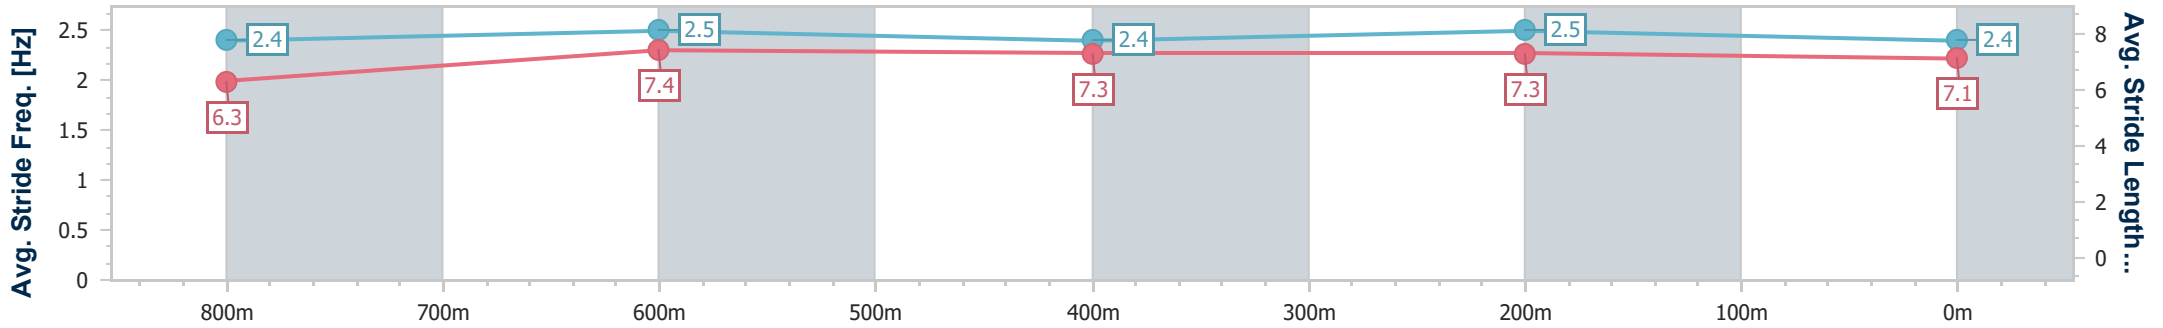

Horse/Jockey Name	Miss Baltimore
Final Rank	3
Fastest Section Time (Section)	0:10.79 (800m)
Top Speed [km/h] (Section)	69.6 (800m)
Race State	Finished

Sunshine Coast QLD Professional
Race 2: ARCHER PARK RACING Class 3 Handicap - 1000m
18 December 2022 - 13:34
Track Rating: Good 4, Weather: Fine, Rail Position: +8m Entire

Section	Overall	800m	600m	400m	200m
Section Times	0:58.14 [3] (0:13.19)	0:44.95 [3] (0:10.79)	0:34.16 [4] (0:11.29)	0:22.87 [4] (0:10.99)	0:11.88 [3] (0:11.88)
Average Speed [km/h]	54.6	67.4	64.3	65.4	60.7
Top Speed [km/h]	69.5	69.6	66.4	67.0	63.4
Avg. Dist. to Rail [m]	5.8	2.6	1.3	1.5	2.5
Avg. Stride Freq. [Hz]	2.4	2.5	2.4	2.5	2.4
Avg. Stride Length [m]	6.3	7.4	7.3	7.3	7.1

- [ ] Ranking at each section and finish
- -.-.- No data available at this section
- NA No data available