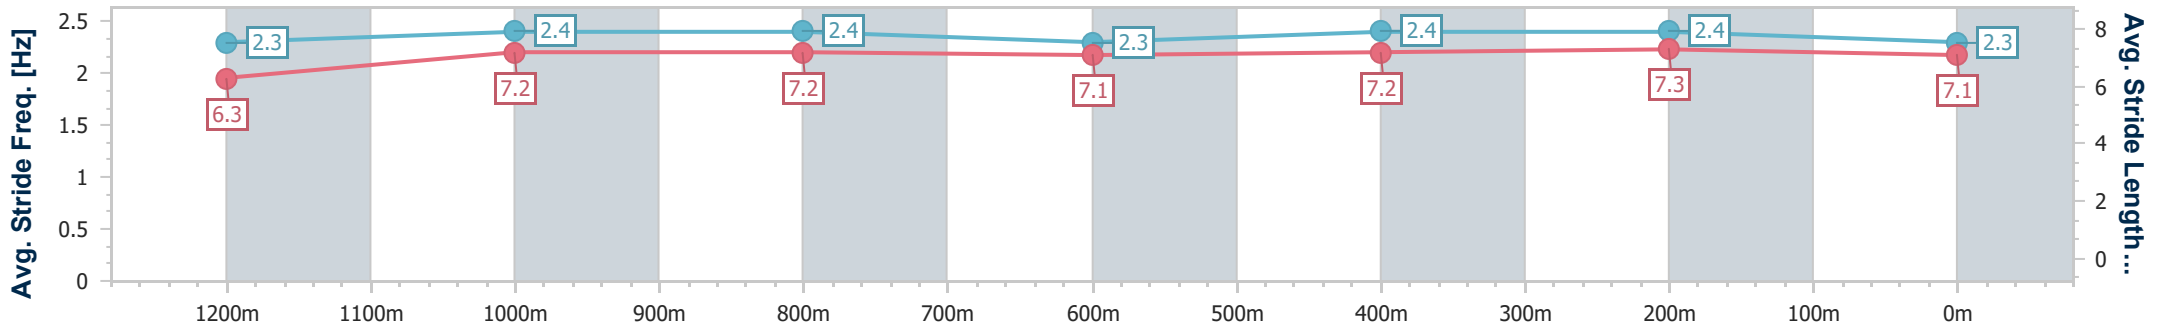

Horse/Jockey Name	Bold Halo
Final Rank	1
Fastest Section Time (Section)	0:11.37 (1200m)
Top Speed [km/h] (Section)	64.8 (Overall)
Race State	Finished

Sunshine Coast QLD Professional
Race 6: SUNNY MEDIA BENCHMARK 60 Handicap - 1400m
23 December 2022 - 20:31
Track Rating: Good 4, Weather: Fine, Rail Position: True

Section	Overall	1200m	1000m	800m	600m	400m	200m
Section Times	1:25.04 [1] (0:14.13)	1:10.91 [9] (0:11.37)	0:59.54 [9] (0:11.86)	0:47.68 [9] (0:12.25)	0:35.43 [7] (0:11.84)	0:23.59 [6] (0:11.38)	0:12.21 [1] (0:12.21)
Average Speed [km/h]	51.1	63.4	61.0	59.4	61.6	63.3	59.0
Top Speed [km/h]	64.8	64.6	62.7	60.8	63.3	64.4	61.9
Avg. Dist. to Rail [m]	12.9	4.6	3.3	1.6	2.2	5.3	7.4
Avg. Stride Freq. [Hz]	2.3	2.4	2.4	2.3	2.4	2.4	2.3
Avg. Stride Length [m]	6.3	7.2	7.2	7.1	7.2	7.3	7.1

- [ ] Ranking at each section and finish
- -.-.- No data available at this section
- NA No data available