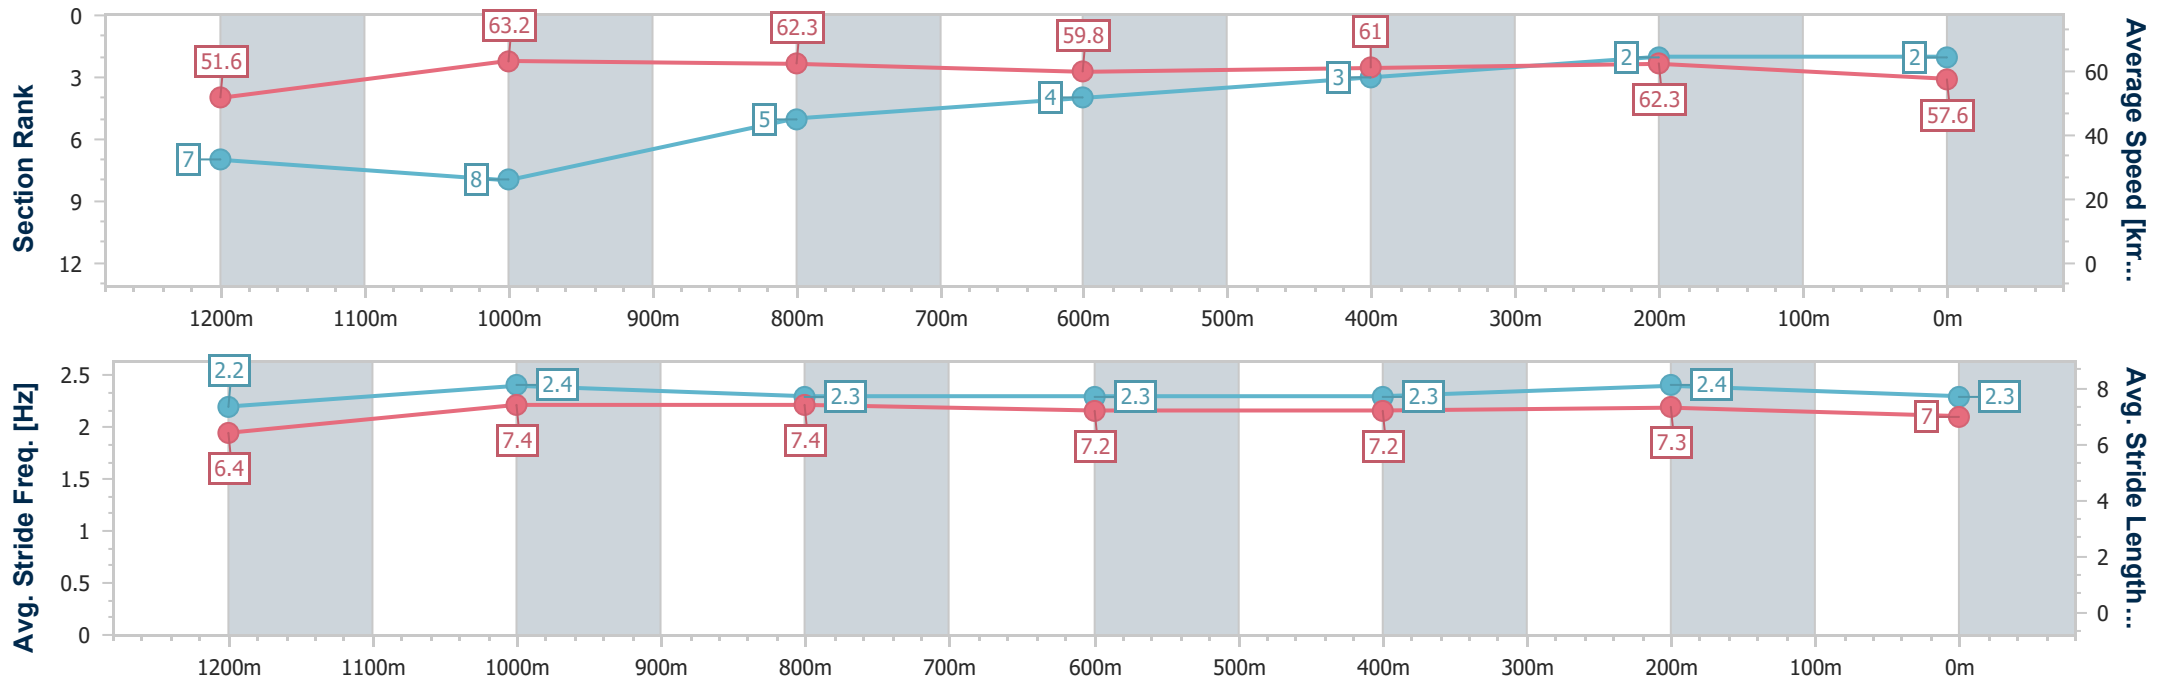

Horse/Jockey Name	Midnight Rambler
Final Rank	2
Fastest Section Time (Section)	0:11.40 (1200m)
Top Speed [km/h] (Section)	64.2 (1200m)
Race State	Finished

Sunshine Coast QLD Professional
Race 6: SUNNY MEDIA BENCHMARK 60 Handicap - 1400m

23 December 2022 - 20:31

Track Rating: Good 4, Weather: Fine, Rail Position: True

Section	Overall	1200m	1000m	800m	600m	400m	200m
Section Times	1:25.34 [2] (0:13.96)	1:11.38 [7] (0:11.40)	0:59.98 [8] (0:11.66)	0:48.32 [5] (0:12.25)	0:36.07 [4] (0:12.00)	0:24.07 [3] (0:11.57)	0:12.50 [2] (0:12.50)
Average Speed [km/h]	51.6	63.2	62.3	59.8	61.0	62.3	57.6
Top Speed [km/h]	63.9	64.2	63.9	61.3	61.8	63.4	61.0
Avg. Dist. to Rail [m]	13.3	7.9	4.2	2.8	2.6	3.4	6.0
Avg. Stride Freq. [Hz]	2.2	2.4	2.3	2.3	2.3	2.4	2.3
Avg. Stride Length [m]	6.4	7.4	7.4	7.2	7.2	7.3	7.0

- [ ] Ranking at each section and finish
- -.-.- No data available at this section
- NA No data available