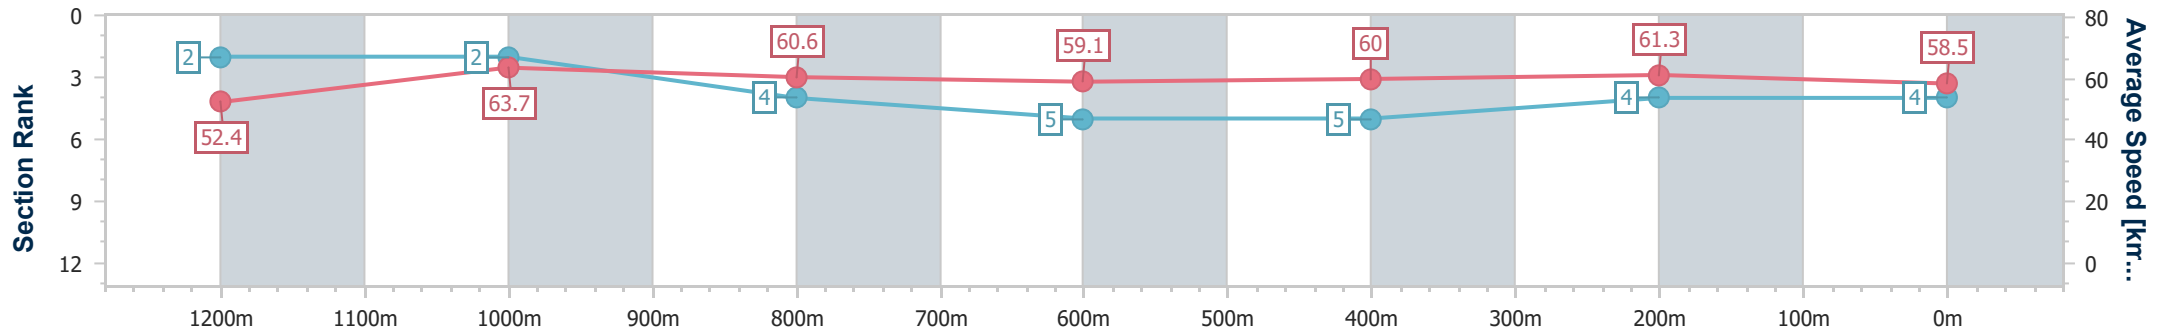

Horse/Jockey Name	Wicked'n' Lovin'it
Final Rank	4
Fastest Section Time (Section)	0:11.30 (1200m)
Top Speed [km/h] (Section)	66.5 (1200m)
Race State	Finished

Sunshine Coast QLD Professional
Race 6: SUNNY MEDIA BENCHMARK 60 Handicap - 1400m
23 December 2022 - 20:31
Track Rating: Good 4, Weather: Fine, Rail Position: True

Section	Overall	1200m	1000m	800m	600m	400m	200m
Section Times	1:25.49 [4] (0:13.75)	1:11.74 [2] (0:11.30)	1:00.44 [2] (0:11.97)	0:48.47 [4] (0:12.33)	0:36.14 [5] (0:12.09)	0:24.05 [5] (0:11.73)	0:12.32 [4] (0:12.32)
Average Speed [km/h]	52.4	63.7	60.6	59.1	60.0	61.3	58.5
Top Speed [km/h]	66.2	66.5	62.6	59.6	62.5	62.6	60.3
Avg. Dist. to Rail [m]	11.5	6.5	3.6	2.1	1.3	3.6	8.0
Avg. Stride Freq. [Hz]	2.3	2.4	2.3	2.3	2.3	2.4	2.3
Avg. Stride Length [m]	6.3	7.4	7.2	7.2	7.2	7.1	7.0

- [ ] Ranking at each section and finish
- -.-.- No data available at this section
- NA No data available