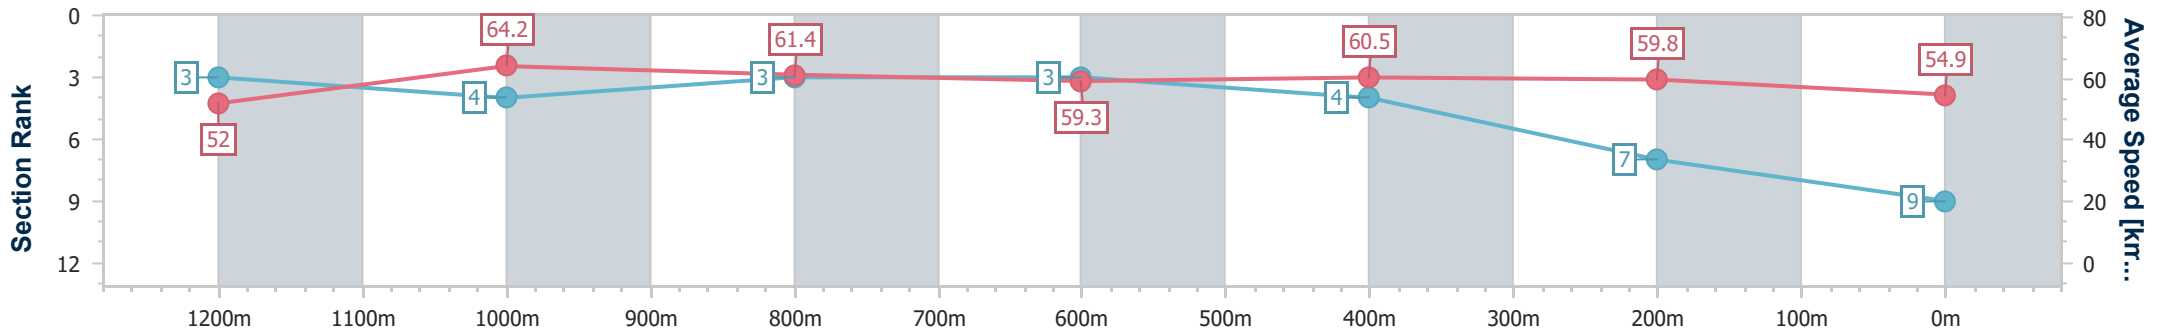

- [ ] Ranking at each section and finish
- .-.-.- No data available at this section
- NA No data available

Horse/Jockey Name	Biggie
Final Rank	9
Fastest Section Time (Section)	0:11.22 (1200m)
Top Speed [km/h] (Section)	67.1 (1200m)
Race State	Finished

Sunshine Coast QLD Professional  
Race 6: SUNNY MEDIA BENCHMARK 60 Handicap - 1400m

23 December 2022 - 20:31

Track Rating: Good 4, Weather: Fine, Rail Position: True

Section	Overall	1200m	1000m	800m	600m	400m	200m
Section Times	1:26.45 [9] (0:13.85)	1:12.60 [3] (0:11.22)	1:01.38 [4] (0:11.74)	0:49.64 [3] (0:12.30)	0:37.34 [3] (0:12.18)	0:25.16 [4] (0:12.02)	0:13.14 [7] (0:13.14)
Average Speed [km/h]	52.0	64.2	61.4	59.3	60.5	59.8	54.9
Top Speed [km/h]	65.6	67.1	63.6	61.0	63.0	62.7	58.3
Avg. Dist. to Rail [m]	8.0	2.4	1.0	2.5	3.8	2.8	2.8
Avg. Stride Freq. [Hz]	2.2	2.4	2.3	2.3	2.3	2.3	2.2
Avg. Stride Length [m]	6.4	7.5	7.3	7.3	7.3	7.2	6.9