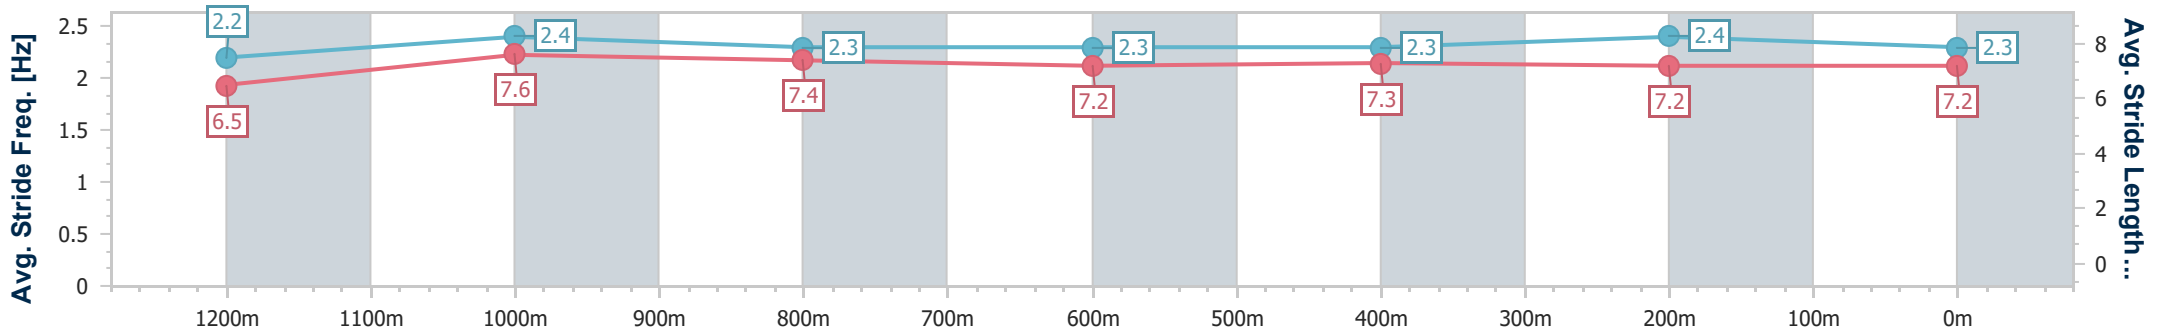

Horse/Jockey Name	Secret Note
Final Rank	3
Fastest Section Time (Section)	0:11.29 (1200m)
Top Speed [km/h] (Section)	65.9 (1000m)
Race State	Finished

Sunshine Coast QLD Professional
Race 6: SUNNY MEDIA BENCHMARK 60 Handicap - 1400m
23 December 2022 - 20:31
Track Rating: Good 4, Weather: Fine, Rail Position: True

Section	Overall	1200m	1000m	800m	600m	400m	200m
Section Times	1:25.46 [3] (0:14.06)	1:11.40 [8] (0:11.29)	1:00.11 [7] (0:11.71)	0:48.40 [6] (0:12.41)	0:35.99 [6] (0:12.09)	0:23.90 [7] (0:11.58)	0:12.32 [5] (0:12.32)
Average Speed [km/h]	51.2	63.8	61.8	58.7	59.8	62.2	58.4
Top Speed [km/h]	63.1	64.8	65.9	59.4	61.4	63.5	61.7
Avg. Dist. to Rail [m]	6.1	2.7	2.2	1.7	0.7	2.9	7.0
Avg. Stride Freq. [Hz]	2.2	2.4	2.3	2.3	2.3	2.4	2.3
Avg. Stride Length [m]	6.5	7.6	7.4	7.2	7.3	7.2	7.2

- [ ] Ranking at each section and finish
- -.-.- No data available at this section
- NA No data available