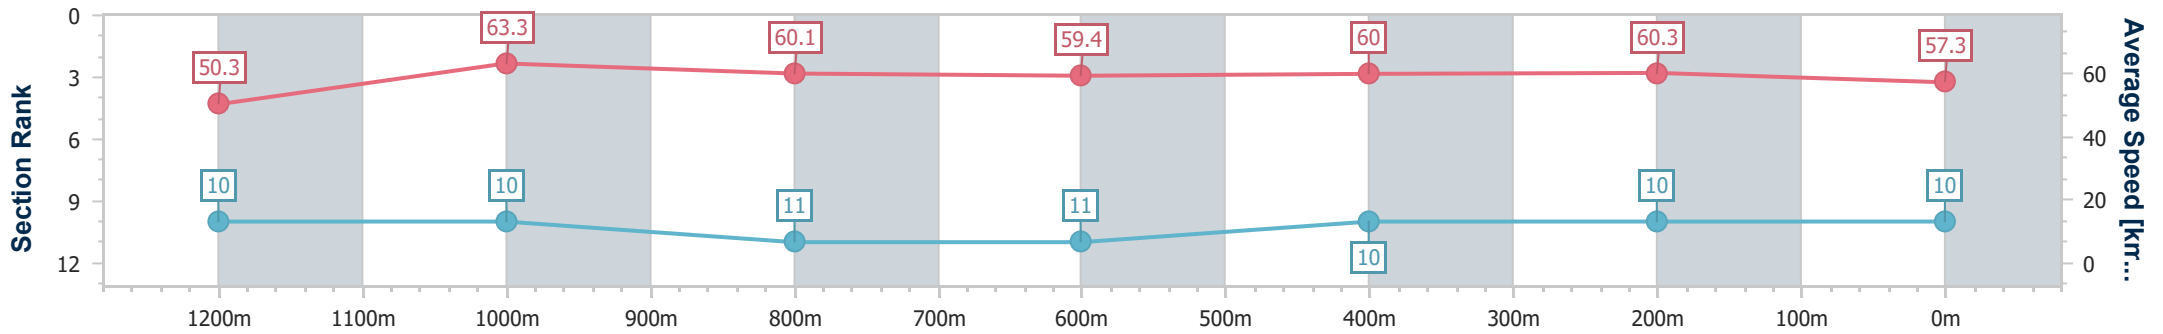

- [ ] Ranking at each section and finish
- .-.- No data available at this section
- NA No data available

Horse/Jockey Name	Papas Dream
Final Rank	10
Fastest Section Time (Section)	0:11.36 (1200m)
Top Speed [km/h] (Section)	64.8 (1200m)
Race State	Finished

Sunshine Coast QLD Professional  
 Race 6: SUNNY MEDIA BENCHMARK 60 Handicap - 1400m  
 23 December 2022 - 20:31  
 Track Rating: Good 4, Weather: Fine, Rail Position: True

Section	Overall	1200m	1000m	800m	600m	400m	200m
Section Times	1:26.49 [10] (0:14.32)	1:12.17 [10] (0:11.36)	1:00.81 [10] (0:12.03)	0:48.78 [11] (0:12.21)	0:36.57 [11] (0:12.05)	0:24.52 [10] (0:11.96)	0:12.56 [10] (0:12.56)
Average Speed [km/h]	50.3	63.3	60.1	59.4	60.0	60.3	57.3
Top Speed [km/h]	62.9	64.8	62.4	60.6	61.3	61.3	60.1
Avg. Dist. to Rail [m]	6.8	2.8	2.2	1.2	0.7	2.4	6.4
Avg. Stride Freq. [Hz]	2.1	2.3	2.2	2.2	2.2	2.3	2.2
Avg. Stride Length [m]	6.6	7.8	7.6	7.5	7.4	7.3	7.2