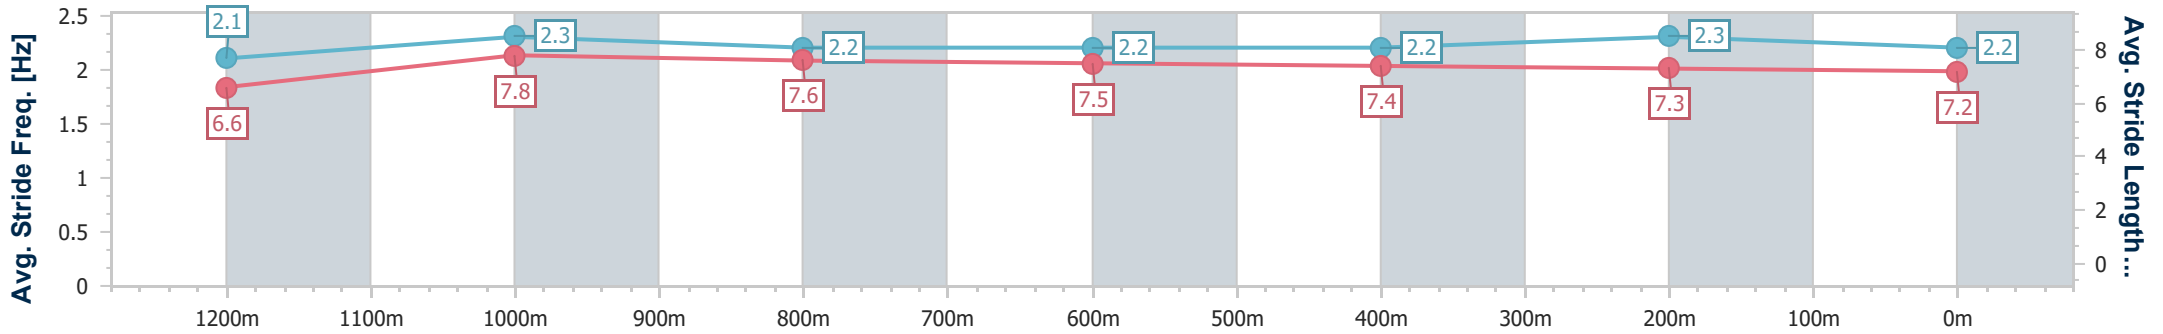

Horse/Jockey Name	Papas Dream
Final Rank	10
Fastest Section Time (Section)	0:11.36 (1200m)
Top Speed [km/h] (Section)	64.8 (1200m)
Race State	Finished

Sunshine Coast QLD Professional
Race 6: SUNNY MEDIA BENCHMARK 60 Handicap - 1400m
23 December 2022 - 20:31
Track Rating: Good 4, Weather: Fine, Rail Position: True

Section	Overall	1200m	1000m	800m	600m	400m	200m
Section Times	1:26.49 [10] (0:14.32)	1:12.17 [10] (0:11.36)	1:00.81 [10] (0:12.03)	0:48.78 [11] (0:12.21)	0:36.57 [11] (0:12.05)	0:24.52 [10] (0:11.96)	0:12.56 [10] (0:12.56)
Average Speed [km/h]	50.3	63.3	60.1	59.4	60.0	60.3	57.3
Top Speed [km/h]	62.9	64.8	62.4	60.6	61.3	61.3	60.1
Avg. Dist. to Rail [m]	6.8	2.8	2.2	1.2	0.7	2.4	6.4
Avg. Stride Freq. [Hz]	2.1	2.3	2.2	2.2	2.2	2.3	2.2
Avg. Stride Length [m]	6.6	7.8	7.6	7.5	7.4	7.3	7.2

- [ ] Ranking at each section and finish
- -.-.-.- No data available at this section
- NA No data available