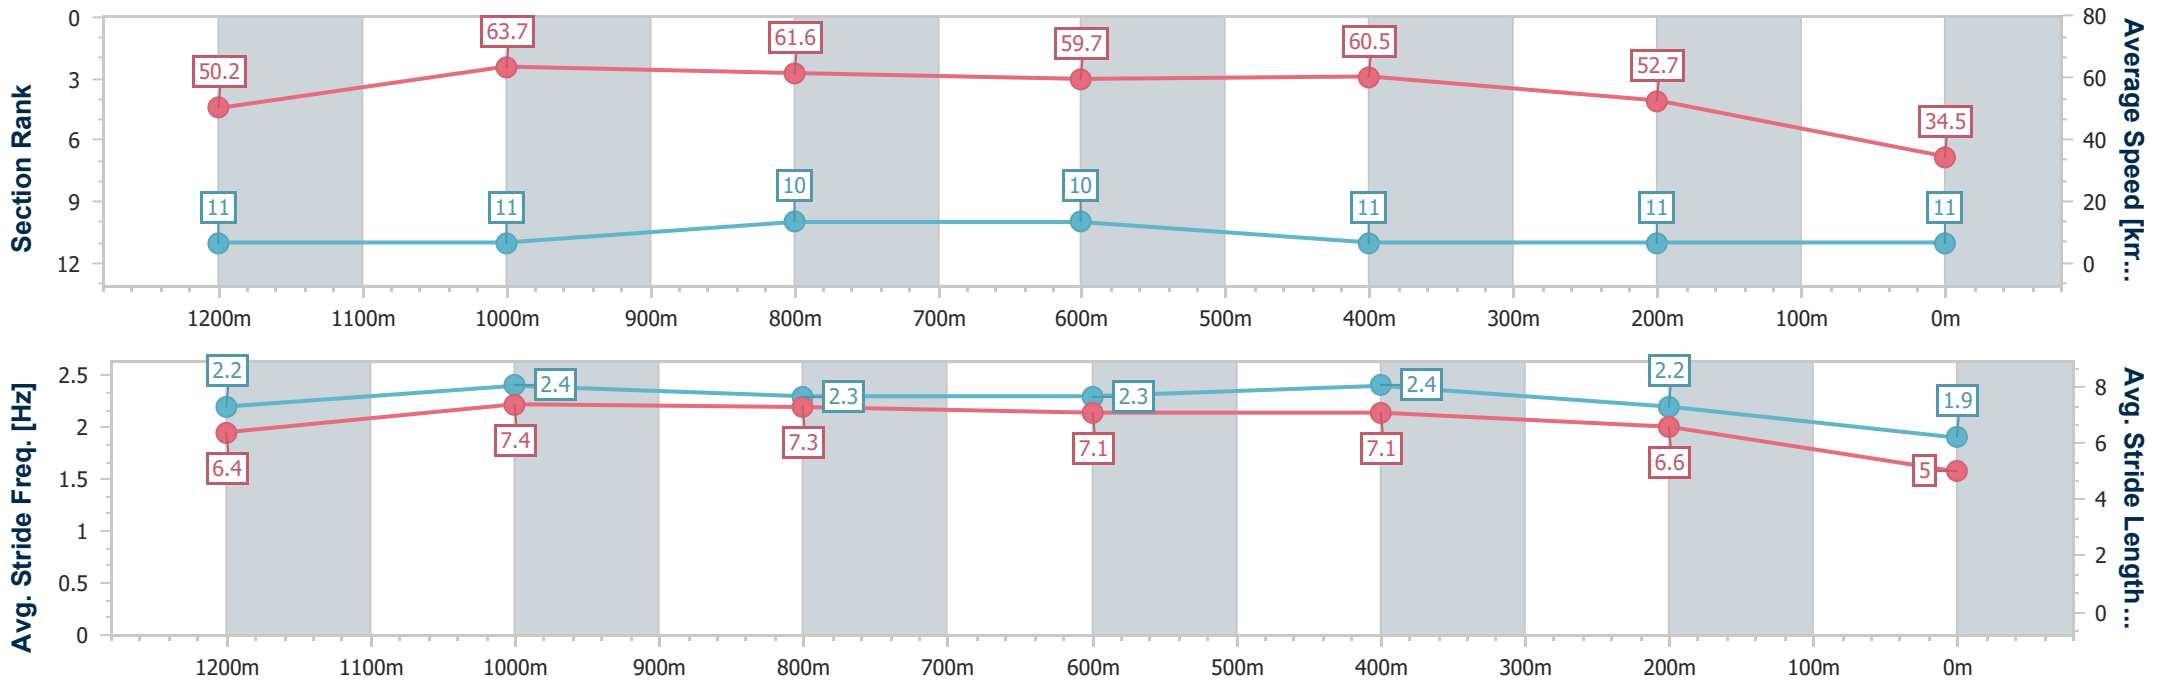

Sunshine Coast QLD Professional  
 Race 6: SUNNY MEDIA BENCHMARK 60 Handicap - 1400m  
 23 December 2022 - 20:31  
 Track Rating: Good 4, Weather: Fine, Rail Position: True

Section	Overall	1200m	1000m	800m	600m	400m	200m
Section Times	1:26.49 [10] (0:14.32)	1:12.17 [10] (0:11.36)	1:00.81 [10] (0:12.03)	0:48.78 [11] (0:12.21)	0:36.57 [11] (0:12.05)	0:24.52 [10] (0:11.96)	0:12.56 [10] (0:12.56)
Average Speed [km/h]	50.3	63.3	60.1	59.4	60.0	60.3	57.3
Top Speed [km/h]	62.9	64.8	62.4	60.6	61.3	61.3	60.1
Avg. Dist. to Rail [m]	6.8	2.8	2.2	1.2	0.7	2.4	6.4
Avg. Stride Freq. [Hz]	2.1	2.3	2.2	2.2	2.2	2.3	2.2
Avg. Stride Length [m]	6.6	7.8	7.6	7.5	7.4	7.3	7.2

- [ ] Ranking at each section and finish
- .-.-.- No data available at this section
- NA No data available

Horse/Jockey Name	Enterprise Bella
Final Rank	11
Fastest Section Time (Section)	0:11.32 (1200m)
Top Speed [km/h] (Section)	65.9 (1200m)
Race State	Finished

Sunshine Coast QLD Professional  
 Race 6: SUNNY MEDIA BENCHMARK 60 Handicap - 1400m  
 23 December 2022 - 20:31  
 Track Rating: Good 4, Weather: Fine, Rail Position: True

Section	Overall	1200m	1000m	800m	600m	400m	200m
Section Times	1:36.43 [11] (0:14.37)	1:22.06 [11] (0:11.32)	1:10.74 [11] (0:11.78)	0:58.96 [10] (0:12.31)	0:46.65 [10] (0:12.13)	0:34.52 [11] (0:13.67)	0:20.85 [11] (0:20.85)
Average Speed [km/h]	50.2	63.7	61.6	59.7	60.5	52.7	34.5
Top Speed [km/h]	64.6	65.9	62.8	61.2	62.2	58.8	44.2
Avg. Dist. to Rail [m]	13.8	4.3	3.5	3.4	3.1	4.5	8.9
Avg. Stride Freq. [Hz]	2.2	2.4	2.3	2.3	2.4	2.2	1.9
Avg. Stride Length [m]	6.4	7.4	7.3	7.1	7.1	6.6	5.0

- [ ] Ranking at each section and finish
- .-.- No data available at this section
- NA No data available