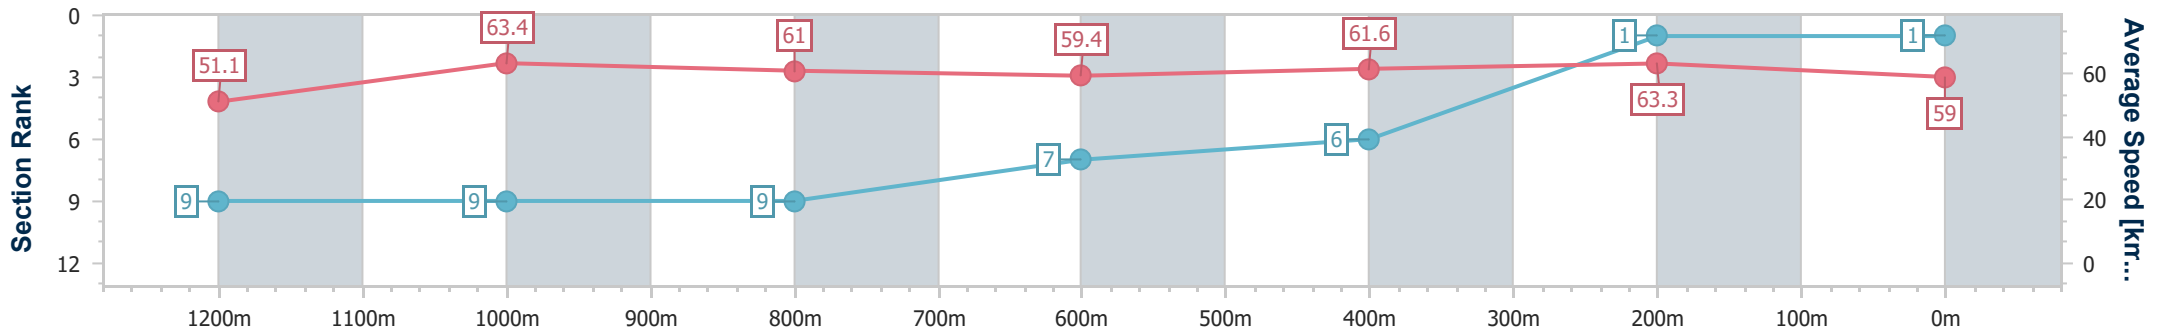

Horse/Jockey Name	Bold Halo
Final Rank	1
Fastest Section Time (Section)	0:11.37 (1200m)
Top Speed [km/h] (Section)	64.8 (Overall)
Race State	Finished

Sunshine Coast QLD Professional
Race 6: SUNNY MEDIA BENCHMARK 60 Handicap - 1400m
23 December 2022 - 20:31
Track Rating: Good 4, Weather: Fine, Rail Position: True

Section	Overall	1200m	1000m	800m	600m	400m	200m
Section Times	1:25.04 [1] (0:14.13)	1:10.91 [9] (0:11.37)	0:59.54 [9] (0:11.86)	0:47.68 [9] (0:12.25)	0:35.43 [7] (0:11.84)	0:23.59 [6] (0:11.38)	0:12.21 [1] (0:12.21)
Average Speed [km/h]	51.1	63.4	61.0	59.4	61.6	63.3	59.0
Top Speed [km/h]	64.8	64.6	62.7	60.8	63.3	64.4	61.9
Avg. Dist. to Rail [m]	12.9	4.6	3.3	1.6	2.2	5.3	7.4
Avg. Stride Freq. [Hz]	2.3	2.4	2.4	2.3	2.4	2.4	2.3
Avg. Stride Length [m]	6.3	7.2	7.2	7.1	7.2	7.3	7.1

- [ ] Ranking at each section and finish
- -.-.- No data available at this section
- NA No data available