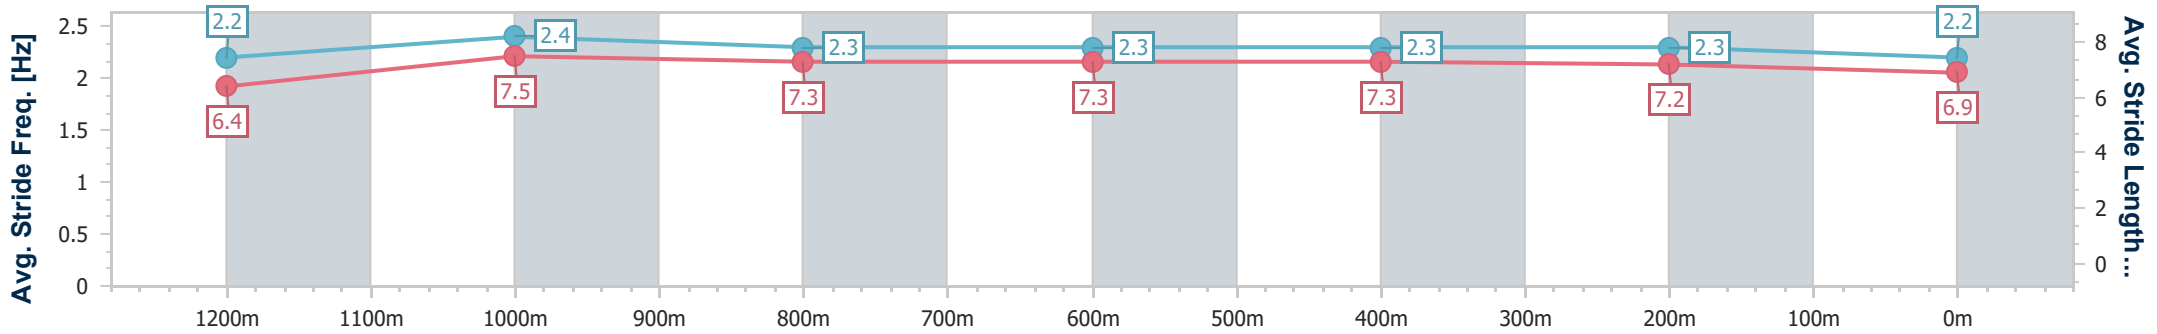

Horse/Jockey Name	Biggie
Final Rank	9
Fastest Section Time (Section)	0:11.22 (1200m)
Top Speed [km/h] (Section)	67.1 (1200m)
Race State	Finished

Sunshine Coast QLD Professional
Race 6: SUNNY MEDIA BENCHMARK 60 Handicap - 1400m

23 December 2022 - 20:31

Track Rating: Good 4, Weather: Fine, Rail Position: True

Section	Overall	1200m	1000m	800m	600m	400m	200m
Section Times	1:26.45 [9] (0:13.85)	1:12.60 [3] (0:11.22)	1:01.38 [4] (0:11.74)	0:49.64 [3] (0:12.30)	0:37.34 [3] (0:12.18)	0:25.16 [4] (0:12.02)	0:13.14 [7] (0:13.14)
Average Speed [km/h]	52.0	64.2	61.4	59.3	60.5	59.8	54.9
Top Speed [km/h]	65.6	67.1	63.6	61.0	63.0	62.7	58.3
Avg. Dist. to Rail [m]	8.0	2.4	1.0	2.5	3.8	2.8	2.8
Avg. Stride Freq. [Hz]	2.2	2.4	2.3	2.3	2.3	2.3	2.2
Avg. Stride Length [m]	6.4	7.5	7.3	7.3	7.3	7.2	6.9

- [ ] Ranking at each section and finish
- -.-.- No data available at this section
- NA No data available