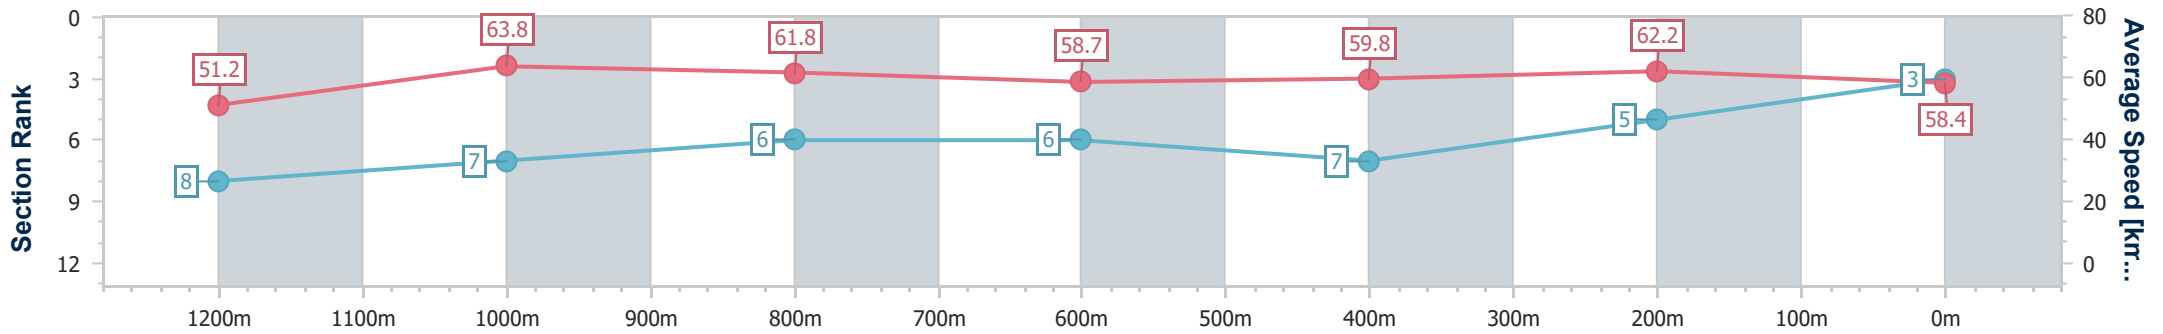

Horse/Jockey Name	Secret Note
Final Rank	3
Fastest Section Time (Section)	0:11.29 (1200m)
Top Speed [km/h] (Section)	65.9 (1000m)
Race State	Finished

Sunshine Coast QLD Professional
Race 6: SUNNY MEDIA BENCHMARK 60 Handicap - 1400m
23 December 2022 - 20:31
Track Rating: Good 4, Weather: Fine, Rail Position: True

Section	Overall	1200m	1000m	800m	600m	400m	200m
Section Times	1:25.46 [3] (0:14.06)	1:11.40 [8] (0:11.29)	1:00.11 [7] (0:11.71)	0:48.40 [6] (0:12.41)	0:35.99 [6] (0:12.09)	0:23.90 [7] (0:11.58)	0:12.32 [5] (0:12.32)
Average Speed [km/h]	51.2	63.8	61.8	58.7	59.8	62.2	58.4
Top Speed [km/h]	63.1	64.8	65.9	59.4	61.4	63.5	61.7
Avg. Dist. to Rail [m]	6.1	2.7	2.2	1.7	0.7	2.9	7.0
Avg. Stride Freq. [Hz]	2.2	2.4	2.3	2.3	2.3	2.4	2.3
Avg. Stride Length [m]	6.5	7.6	7.4	7.2	7.3	7.2	7.2

- [ ] Ranking at each section and finish
- -.-.- No data available at this section
- NA No data available