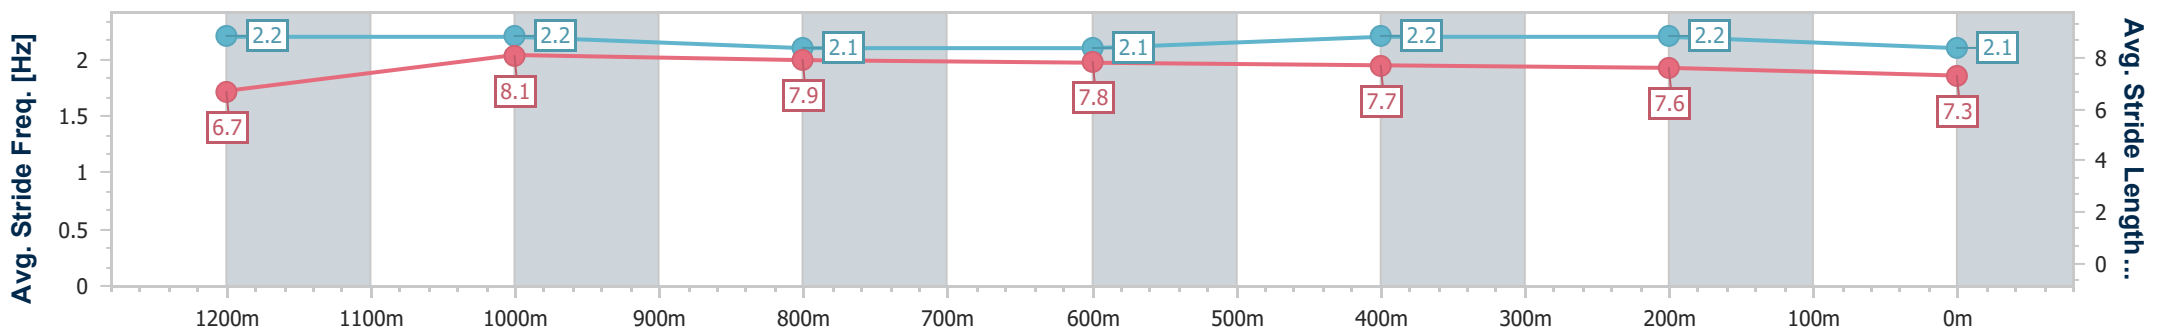

- [ ] Ranking at each section and finish
- .-.- No data available at this section
- NA No data available

Horse/Jockey Name	Forche
Final Rank	6
Fastest Section Time (Section)	0:11.16 (1200m)
Top Speed [km/h] (Section)	65.9 (1200m)
Race State	Finished

Sunshine Coast QLD Professional  
 Race 6: SUNNY MEDIA BENCHMARK 60 Handicap - 1400m

23 December 2022 - 20:31

Track Rating: Good 4, Weather: Fine, Rail Position: True

Section	Overall	1200m	1000m	800m	600m	400m	200m
Section Times	1:25.87 [6] (0:13.70)	1:12.17 [1] (0:11.16)	1:01.01 [1] (0:11.84)	0:49.17 [1] (0:12.31)	0:36.86 [1] (0:12.14)	0:24.72 [1] (0:11.86)	0:12.86 [3] (0:12.86)
Average Speed [km/h]	52.6	64.5	61.1	58.9	59.8	60.7	55.9
Top Speed [km/h]	64.7	65.9	62.7	59.9	60.8	61.6	59.4
Avg. Dist. to Rail [m]	10.5	5.7	2.8	1.1	1.2	2.0	3.9
Avg. Stride Freq. [Hz]	2.2	2.2	2.1	2.1	2.2	2.2	2.1
Avg. Stride Length [m]	6.7	8.1	7.9	7.8	7.7	7.6	7.3