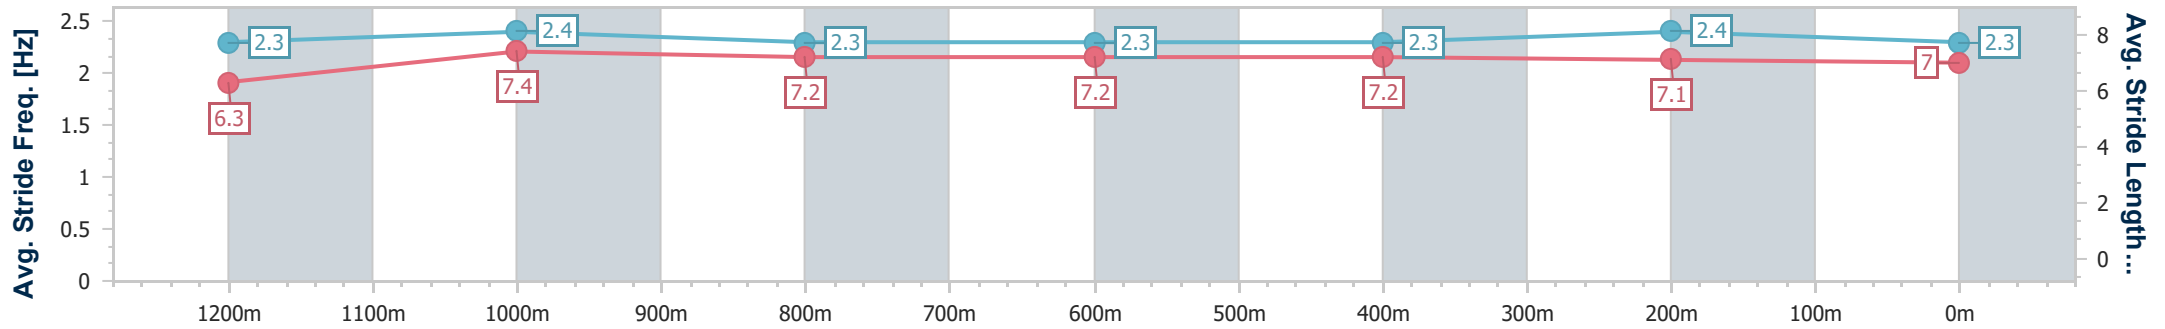

Horse/Jockey Name	Wicked'n' Lovin'it
Final Rank	4
Fastest Section Time (Section)	0:11.30 (1200m)
Top Speed [km/h] (Section)	66.5 (1200m)
Race State	Finished

Sunshine Coast QLD Professional
Race 6: SUNNY MEDIA BENCHMARK 60 Handicap - 1400m
23 December 2022 - 20:31
Track Rating: Good 4, Weather: Fine, Rail Position: True

Section	Overall	1200m	1000m	800m	600m	400m	200m
Section Times	1:25.49 [4] (0:13.75)	1:11.74 [2] (0:11.30)	1:00.44 [2] (0:11.97)	0:48.47 [4] (0:12.33)	0:36.14 [5] (0:12.09)	0:24.05 [5] (0:11.73)	0:12.32 [4] (0:12.32)
Average Speed [km/h]	52.4	63.7	60.6	59.1	60.0	61.3	58.5
Top Speed [km/h]	66.2	66.5	62.6	59.6	62.5	62.6	60.3
Avg. Dist. to Rail [m]	11.5	6.5	3.6	2.1	1.3	3.6	8.0
Avg. Stride Freq. [Hz]	2.3	2.4	2.3	2.3	2.3	2.4	2.3
Avg. Stride Length [m]	6.3	7.4	7.2	7.2	7.2	7.1	7.0

- [ ] Ranking at each section and finish
- -.-.- No data available at this section
- NA No data available