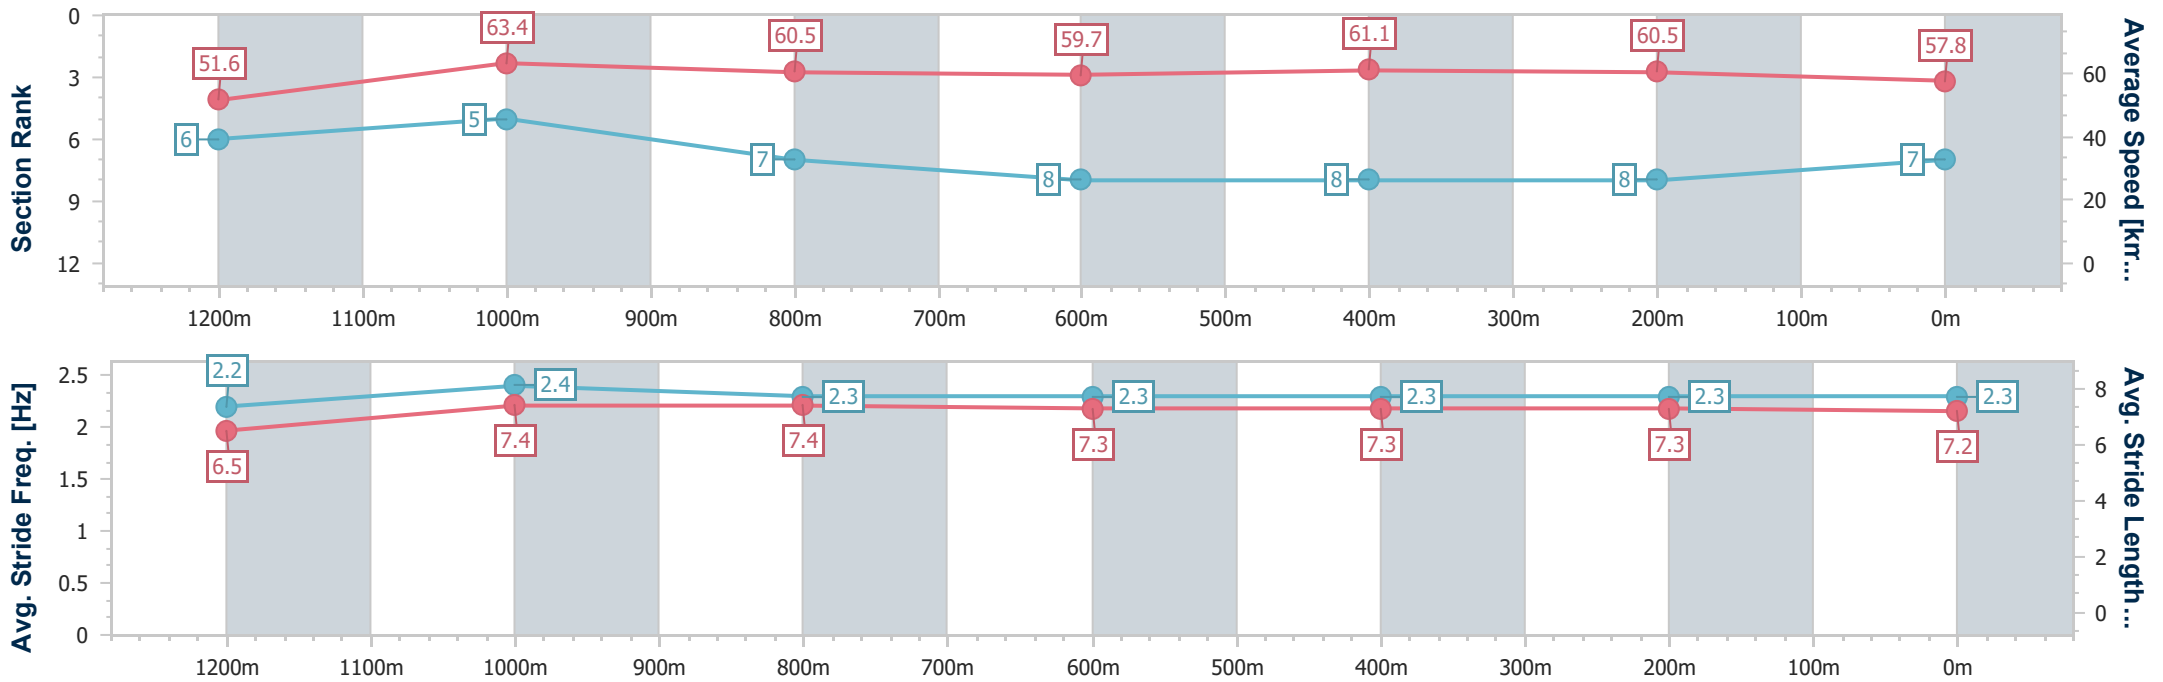

Sunshine Coast QLD Professional  
 Race 6: SUNNY MEDIA BENCHMARK 60 Handicap - 1400m  
 23 December 2022 - 20:31  
 Track Rating: Good 4, Weather: Fine, Rail Position: True

Section	Overall	1200m	1000m	800m	600m	400m	200m
Section Times	1:26.00 [7] (0:13.97)	1:12.03 [6] (0:11.36)	1:00.67 [5] (0:12.02)	0:48.65 [7] (0:12.28)	0:36.37 [8] (0:12.00)	0:24.37 [8] (0:11.92)	0:12.45 [8] (0:12.45)
Average Speed [km/h]	51.6	63.4	60.5	59.7	61.1	60.5	57.8
Top Speed [km/h]	65.1	65.1	62.8	61.2	62.8	61.9	59.0
Avg. Dist. to Rail [m]	8.8	5.4	4.4	3.1	3.1	6.6	8.0
Avg. Stride Freq. [Hz]	2.2	2.4	2.3	2.3	2.3	2.3	2.3
Avg. Stride Length [m]	6.5	7.4	7.4	7.3	7.3	7.3	7.2