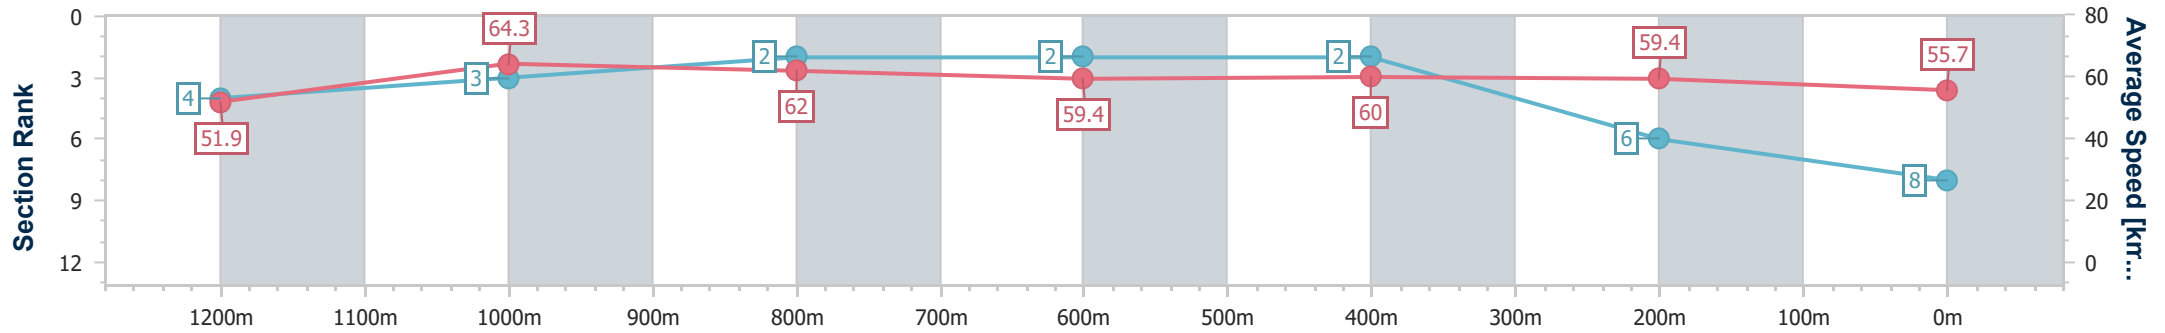

- [ ] Ranking at each section and finish
- .-.- No data available at this section
- NA No data available

Horse/Jockey Name	Vivenzo
Final Rank	8
Fastest Section Time (Section)	0:11.20 (1200m)
Top Speed [km/h] (Section)	65.8 (1200m)
Race State	Finished

Sunshine Coast QLD Professional  
 Race 6: SUNNY MEDIA BENCHMARK 60 Handicap - 1400m  
 23 December 2022 - 20:31  
 Track Rating: Good 4, Weather: Fine, Rail Position: True

Section	Overall	1200m	1000m	800m	600m	400m	200m
Section Times	1:26.23 [8] (0:13.88)	1:12.35 [4] (0:11.20)	1:01.15 [3] (0:11.72)	0:49.43 [2] (0:12.30)	0:37.13 [2] (0:12.05)	0:25.08 [2] (0:12.14)	0:12.94 [6] (0:12.94)
Average Speed [km/h]	51.9	64.3	62.0	59.4	60.0	59.4	55.7
Top Speed [km/h]	64.3	65.8	63.9	59.9	61.3	61.3	58.9
Avg. Dist. to Rail [m]	12.7	7.7	4.2	2.4	0.9	1.6	3.9
Avg. Stride Freq. [Hz]	2.2	2.3	2.2	2.2	2.2	2.3	2.2
Avg. Stride Length [m]	6.4	7.8	7.7	7.5	7.5	7.2	7.1