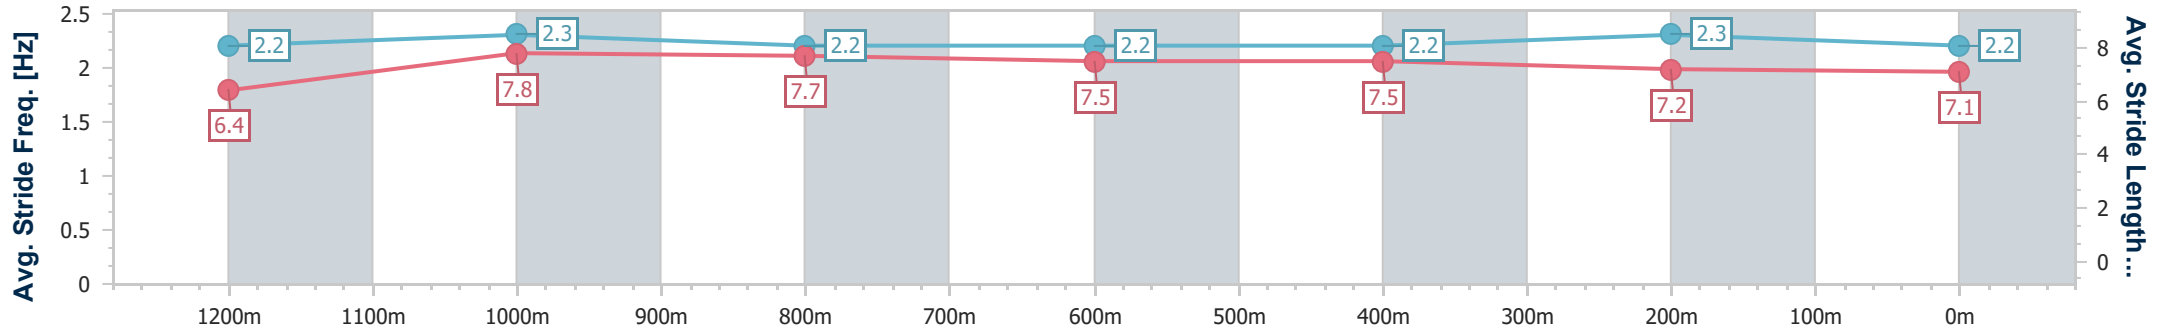

- [ ] Ranking at each section and finish
- .-.- No data available at this section
- NA No data available

Horse/Jockey Name	Vivenzo
Final Rank	8
Fastest Section Time (Section)	0:11.20 (1200m)
Top Speed [km/h] (Section)	65.8 (1200m)
Race State	Finished

Sunshine Coast QLD Professional  
 Race 6: SUNNY MEDIA BENCHMARK 60 Handicap - 1400m  
 23 December 2022 - 20:31  
 Track Rating: Good 4, Weather: Fine, Rail Position: True

Section	Overall	1200m	1000m	800m	600m	400m	200m
Section Times	1:26.23 [8] (0:13.88)	1:12.35 [4] (0:11.20)	1:01.15 [3] (0:11.72)	0:49.43 [2] (0:12.30)	0:37.13 [2] (0:12.05)	0:25.08 [2] (0:12.14)	0:12.94 [6] (0:12.94)
Average Speed [km/h]	51.9	64.3	62.0	59.4	60.0	59.4	55.7
Top Speed [km/h]	64.3	65.8	63.9	59.9	61.3	61.3	58.9
Avg. Dist. to Rail [m]	12.7	7.7	4.2	2.4	0.9	1.6	3.9
Avg. Stride Freq. [Hz]	2.2	2.3	2.2	2.2	2.2	2.3	2.2
Avg. Stride Length [m]	6.4	7.8	7.7	7.5	7.5	7.2	7.1