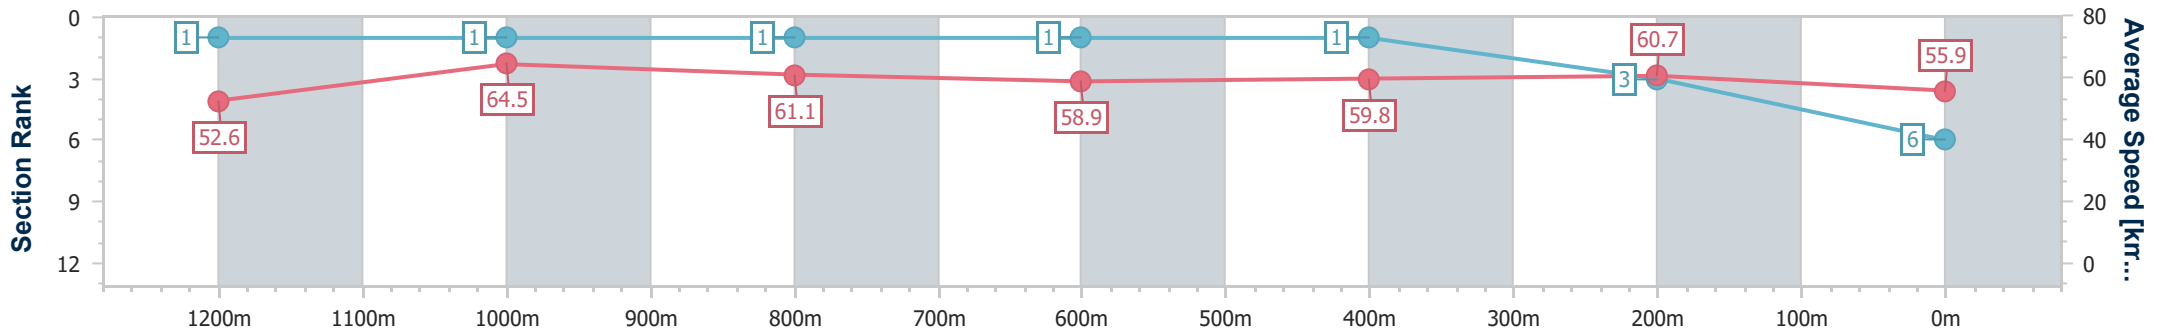

- [ ] Ranking at each section and finish
- .-.- No data available at this section
- NA No data available

Horse/Jockey Name	Forche
Final Rank	6
Fastest Section Time (Section)	0:11.16 (1200m)
Top Speed [km/h] (Section)	65.9 (1200m)
Race State	Finished

Sunshine Coast QLD Professional  
 Race 6: SUNNY MEDIA BENCHMARK 60 Handicap - 1400m

23 December 2022 - 20:31

Track Rating: Good 4, Weather: Fine, Rail Position: True

Section	Overall	1200m	1000m	800m	600m	400m	200m
Section Times	1:25.87 [6] (0:13.70)	1:12.17 [1] (0:11.16)	1:01.01 [1] (0:11.84)	0:49.17 [1] (0:12.31)	0:36.86 [1] (0:12.14)	0:24.72 [1] (0:11.86)	0:12.86 [3] (0:12.86)
Average Speed [km/h]	52.6	64.5	61.1	58.9	59.8	60.7	55.9
Top Speed [km/h]	64.7	65.9	62.7	59.9	60.8	61.6	59.4
Avg. Dist. to Rail [m]	10.5	5.7	2.8	1.1	1.2	2.0	3.9
Avg. Stride Freq. [Hz]	2.2	2.2	2.1	2.1	2.2	2.2	2.1
Avg. Stride Length [m]	6.7	8.1	7.9	7.8	7.7	7.6	7.3