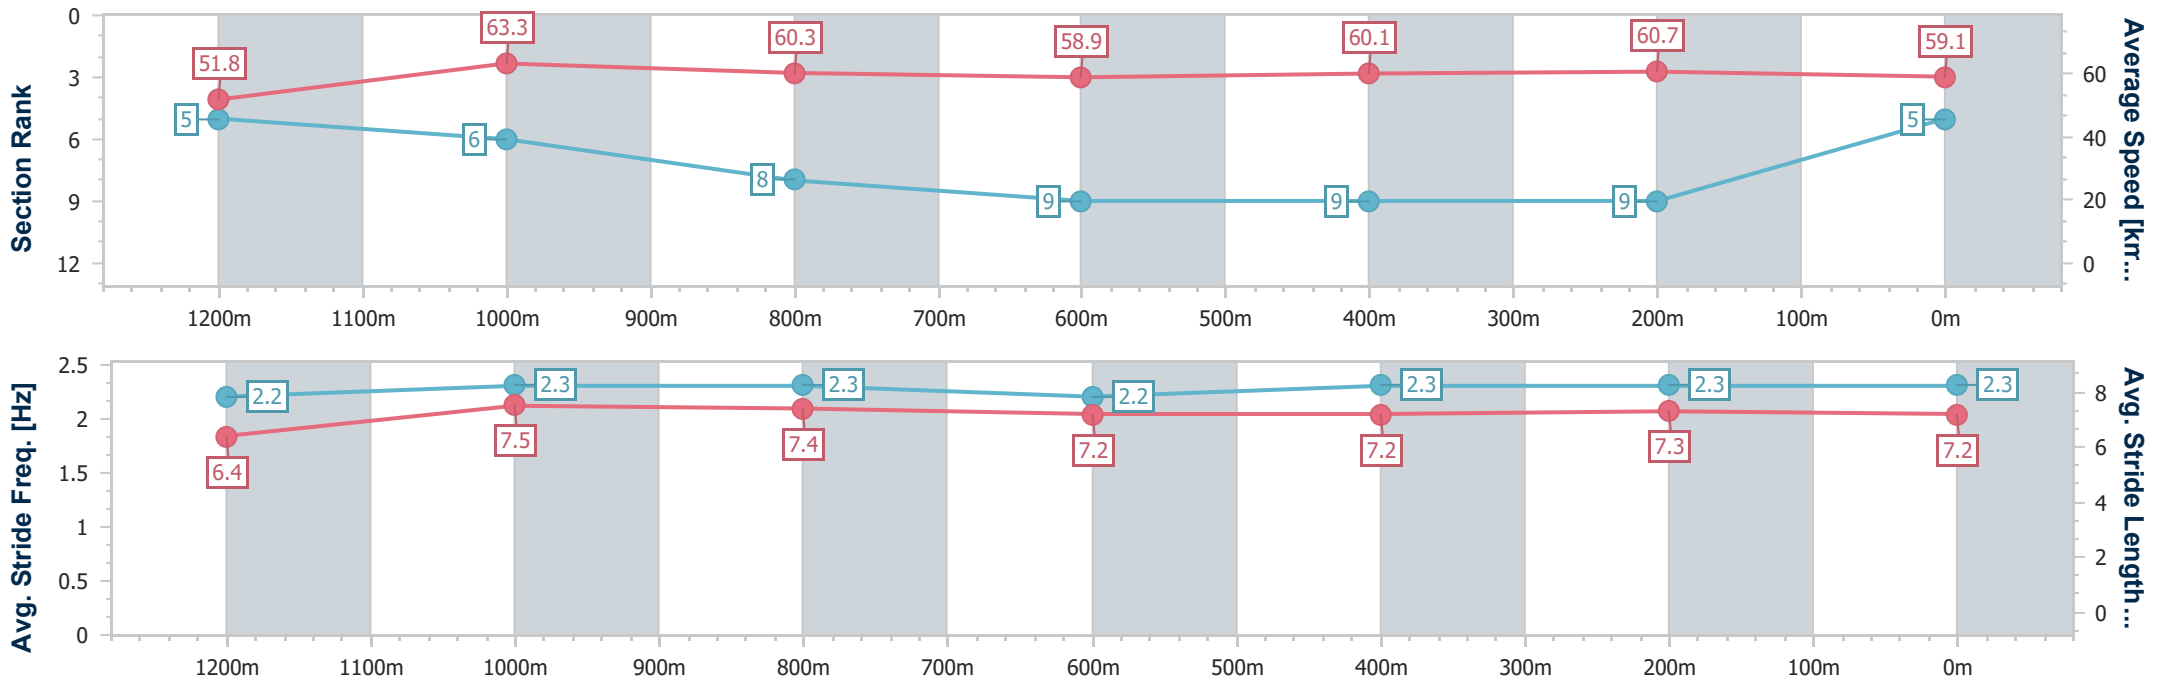

- [ ] Ranking at each section and finish
- .-.- No data available at this section
- NA No data available

Horse/Jockey Name	Fastling
Final Rank	5
Fastest Section Time (Section)	0:11.39 (1200m)
Top Speed [km/h] (Section)	65.1 (1200m)
Race State	Finished

Sunshine Coast QLD Professional  
 Race 6: SUNNY MEDIA BENCHMARK 60 Handicap - 1400m  
 23 December 2022 - 20:31  
 Track Rating: Good 4, Weather: Fine, Rail Position: True

Section	Overall	1200m	1000m	800m	600m	400m	200m
Section Times	1:25.77 [5] (0:13.92)	1:11.85 [5] (0:11.39)	1:00.46 [6] (0:12.00)	0:48.46 [8] (0:12.32)	0:36.14 [9] (0:12.10)	0:24.04 [9] (0:11.85)	0:12.19 [9] (0:12.19)
Average Speed [km/h]	51.8	63.3	60.3	58.9	60.1	60.7	59.1
Top Speed [km/h]	64.3	65.1	62.6	60.4	61.5	61.6	61.1
Avg. Dist. to Rail [m]	8.6	4.6	3.5	1.2	1.7	2.1	5.4
Avg. Stride Freq. [Hz]	2.2	2.3	2.3	2.2	2.3	2.3	2.3
Avg. Stride Length [m]	6.4	7.5	7.4	7.2	7.2	7.3	7.2