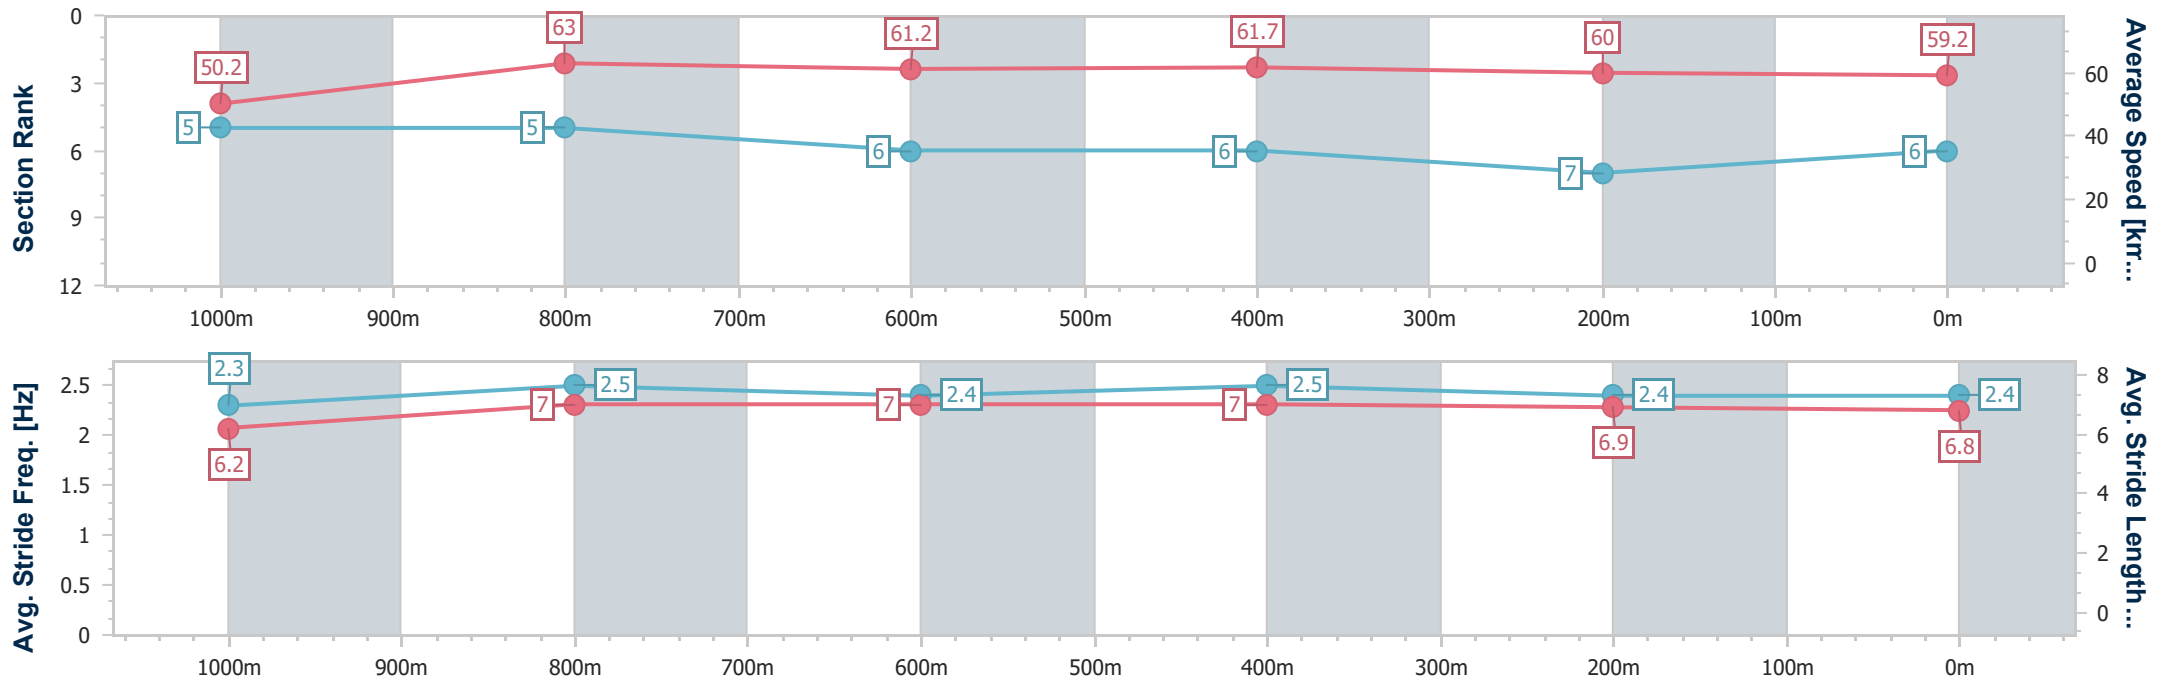

- [] Ranking at each section and finish
- .-.- No data available at this section
- NA No data available

Horse/Jockey Name	Slinky's Star
Final Rank	6
Fastest Section Time (Section)	0:08.95 (Overall)
Top Speed [km/h] (Section)	64.3 (1000m)
Race State	Finished

Toowoomba QLD Professional
 Race 5: CARPET ONE TOOWOOMBA Maiden Plate - 1125m
 24 December 2022 - 14:57
 Track Rating: Good 4, Weather: Fine, Rail Position: +4m Entire

Section	Overall	1000m	800m	600m	400m	200m
Section Times	1:07.98 [6] (0:08.95)	0:59.03 [5] (0:11.40)	0:47.63 [5] (0:11.73)	0:35.90 [6] (0:11.70)	0:24.20 [6] (0:12.06)	0:12.14 [7] (0:12.14)
Average Speed [km/h]	50.2	63.0	61.2	61.7	60.0	59.2
Top Speed [km/h]	63.6	64.3	62.5	63.1	61.6	60.9
Avg. Dist. to Rail [m]	3.0	0.5	0.7	0.9	1.6	1.3
Avg. Stride Freq. [Hz]	2.3	2.5	2.4	2.5	2.4	2.4
Avg. Stride Length [m]	6.2	7.0	7.0	7.0	6.9	6.8