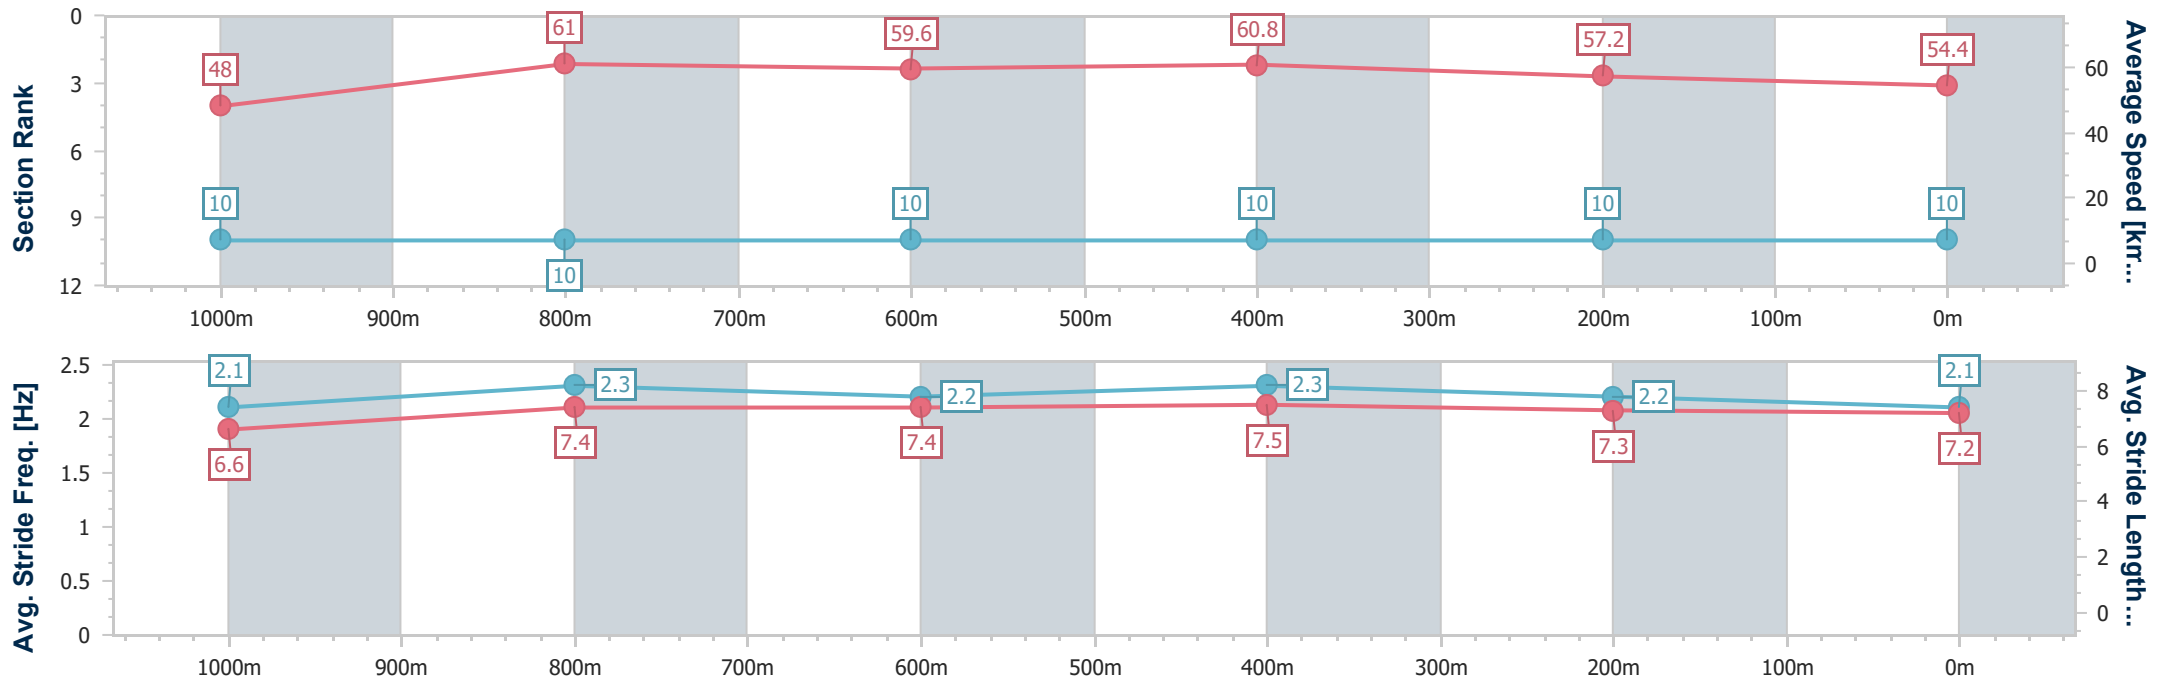

Toowoomba QLD Professional
 Race 5: CARPET ONE TOOWOOMBA Maiden Plate - 1125m
 24 December 2022 - 14:57
 Track Rating: Good 4, Weather: Fine, Rail Position: +4m Entire

Section	Overall	1000m	800m	600m	400m	200m
Section Times	1:09.01 [9] (0:09.10)	0:59.91 [8] (0:11.61)	0:48.30 [8] (0:11.95)	0:36.35 [9] (0:11.91)	0:24.44 [9] (0:12.44)	0:12.00 [9] (0:12.00)
Average Speed [km/h]	49.6	62.3	60.3	60.4	58.0	59.9
Top Speed [km/h]	60.0	64.0	62.2	61.1	60.0	61.0
Avg. Dist. to Rail [m]	7.2	1.7	0.4	0.3	0.6	2.3
Avg. Stride Freq. [Hz]	2.1	2.2	2.2	2.2	2.1	2.2
Avg. Stride Length [m]	6.7	7.9	7.7	7.6	7.6	7.6

- [] Ranking at each section and finish
- .-.- No data available at this section
- NA No data available

Horse/Jockey Name	Super Reggie
Final Rank	10
Fastest Section Time (Section)	0:09.40 (Overall)
Top Speed [km/h] (Section)	62.4 (600m)
Race State	Finished

Toowoomba QLD Professional
 Race 5: CARPET ONE TOOWOOMBA Maiden Plate - 1125m
 24 December 2022 - 14:57
 Track Rating: Good 4, Weather: Fine, Rail Position: +4m Entire

Section	Overall	1000m	800m	600m	400m	200m
Section Times	1:10.87 [10] (0:09.40)	1:01.47 [10] (0:11.72)	0:49.75 [10] (0:12.00)	0:37.75 [10] (0:11.85)	0:25.90 [10] (0:12.70)	0:13.20 [10] (0:13.20)
Average Speed [km/h]	48.0	61.0	59.6	60.8	57.2	54.4
Top Speed [km/h]	62.1	62.1	61.2	62.4	59.9	55.9
Avg. Dist. to Rail [m]	3.7	1.1	1.9	0.8	3.0	4.3
Avg. Stride Freq. [Hz]	2.1	2.3	2.2	2.3	2.2	2.1
Avg. Stride Length [m]	6.6	7.4	7.4	7.5	7.3	7.2

- [] Ranking at each section and finish
- .-.- No data available at this section
- NA No data available