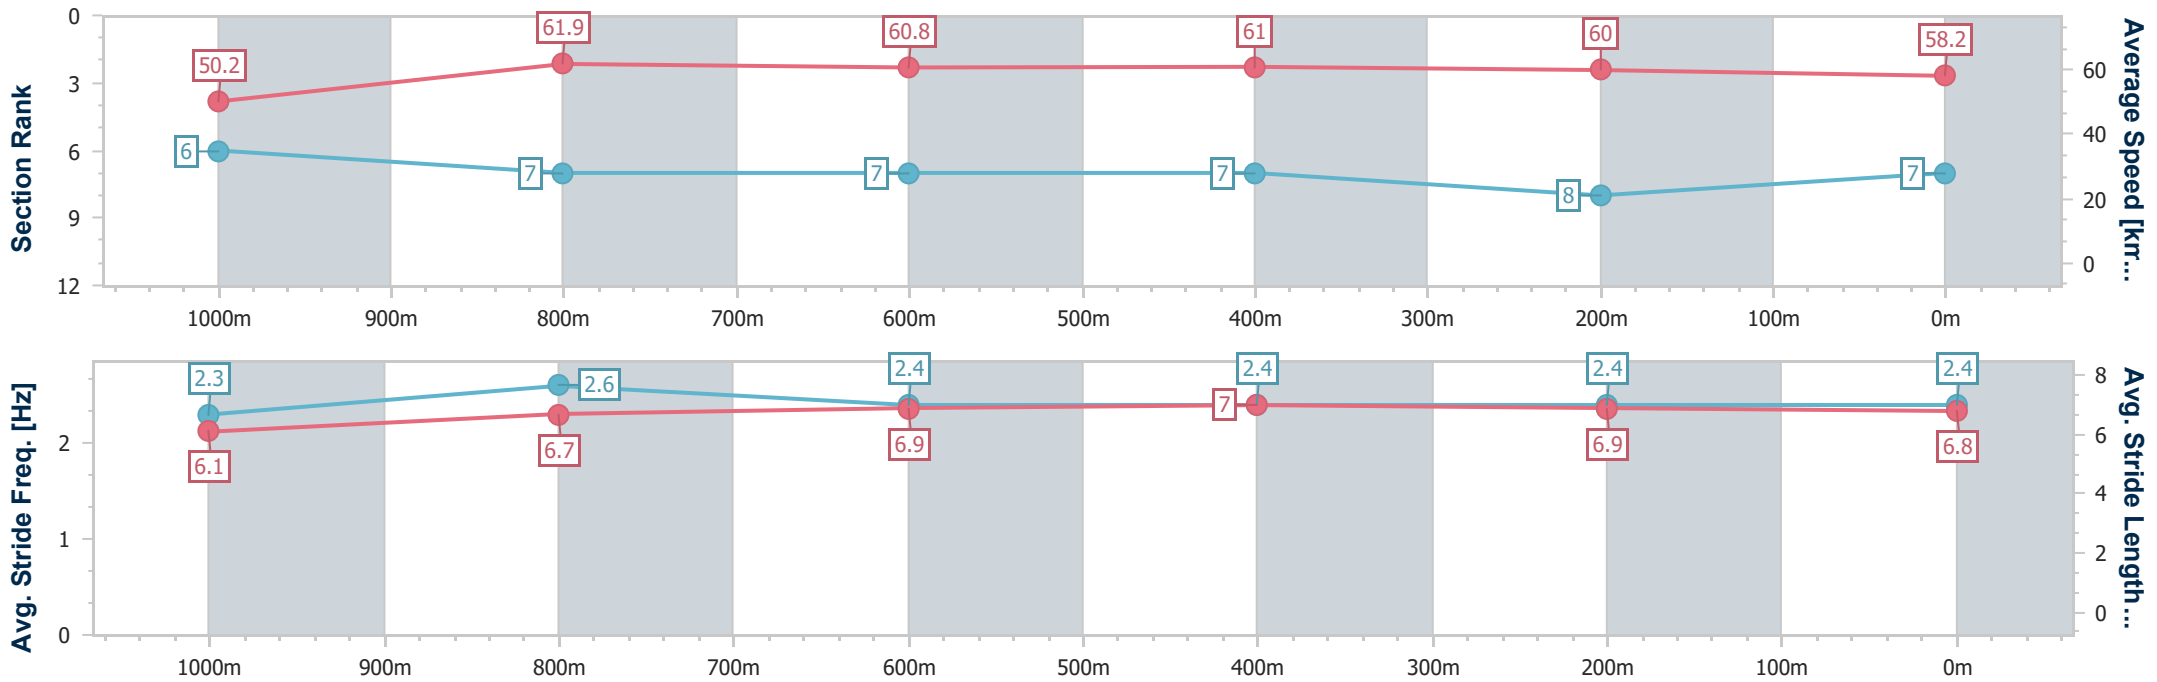

- [] Ranking at each section and finish
- .-.- No data available at this section
- NA No data available

Horse/Jockey Name	My Moses
Final Rank	7
Fastest Section Time (Section)	0:08.99 (Overall)
Top Speed [km/h] (Section)	63.6 (1000m)
Race State	Finished

Toowoomba QLD Professional
 Race 5: CARPET ONE TOOWOOMBA Maiden Plate - 1125m
 24 December 2022 - 14:57
 Track Rating: Good 4, Weather: Fine, Rail Position: +4m Entire

Section	Overall	1000m	800m	600m	400m	200m
Section Times	1:08.40 [7] (0:08.99)	0:59.41 [6] (0:11.53)	0:47.88 [7] (0:11.72)	0:36.16 [7] (0:11.75)	0:24.41 [7] (0:12.06)	0:12.35 [8] (0:12.35)
Average Speed [km/h]	50.2	61.9	60.8	61.0	60.0	58.2
Top Speed [km/h]	62.9	63.6	61.6	61.5	61.4	58.6
Avg. Dist. to Rail [m]	1.0	1.7	2.3	0.9	1.3	0.5
Avg. Stride Freq. [Hz]	2.3	2.6	2.4	2.4	2.4	2.4
Avg. Stride Length [m]	6.1	6.7	6.9	7.0	6.9	6.8