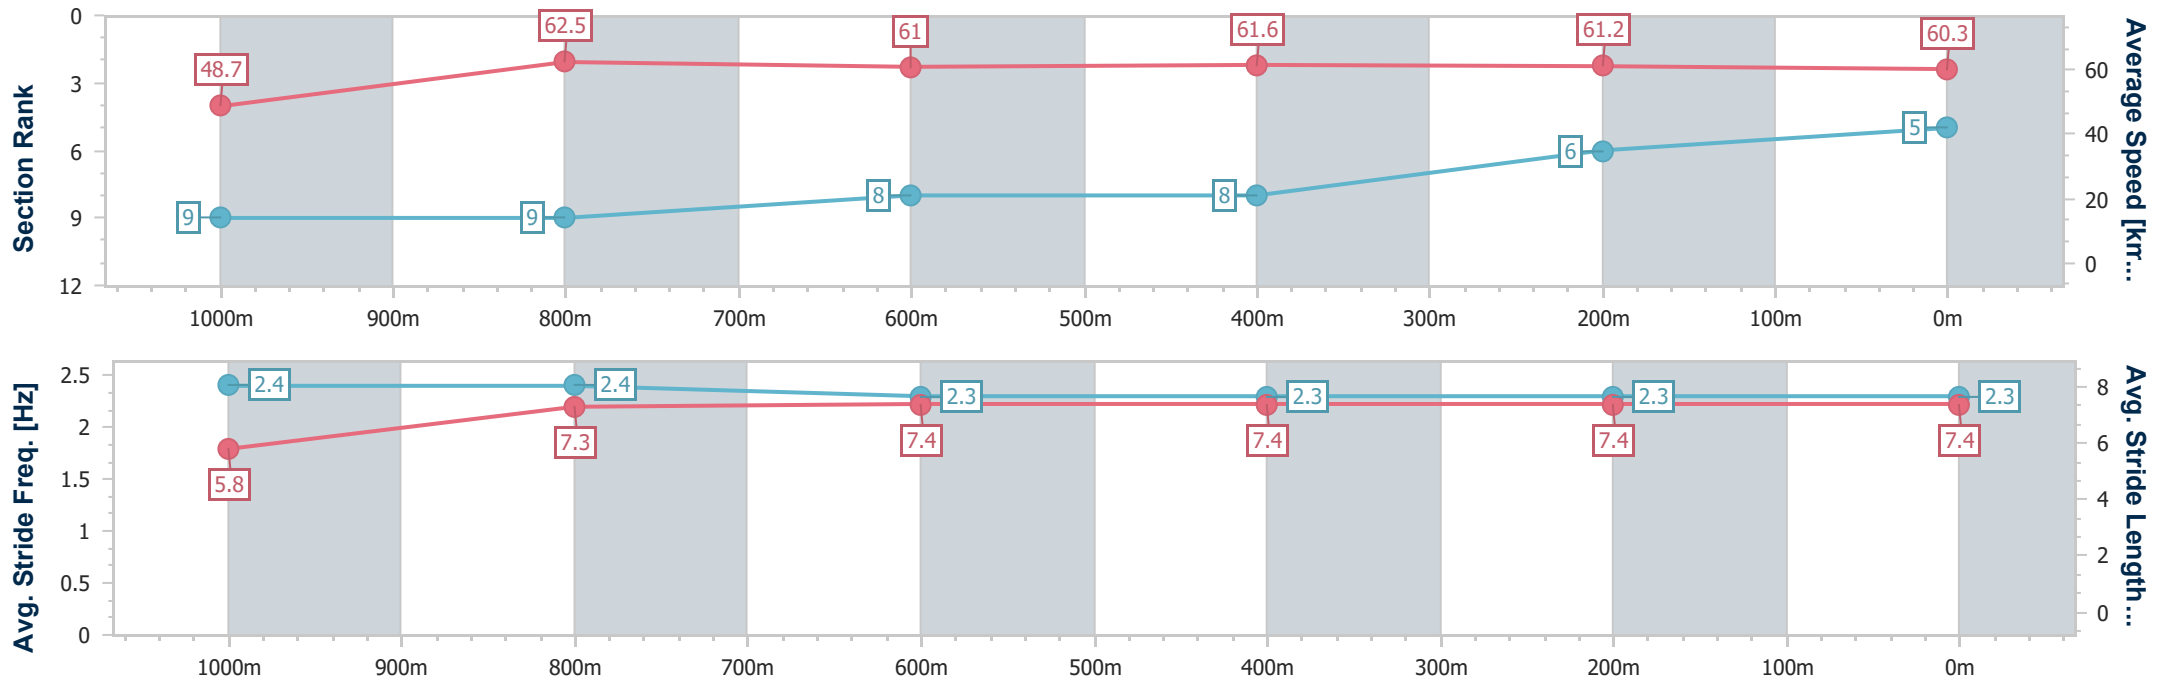

- [] Ranking at each section and finish
- .-.- No data available at this section
- NA No data available

Horse/Jockey Name	Mandalong Flag
Final Rank	5
Fastest Section Time (Section)	0:09.23 (Overall)
Top Speed [km/h] (Section)	63.6 (1000m)
Race State	Finished

Toowoomba QLD Professional
 Race 5: CARPET ONE TOOWOOMBA Maiden Plate - 1125m
 24 December 2022 - 14:57
 Track Rating: Good 4, Weather: Fine, Rail Position: +4m Entire

Section	Overall	1000m	800m	600m	400m	200m
Section Times	1:07.86 [5] (0:09.23)	0:58.63 [9] (0:11.50)	0:47.13 [9] (0:11.70)	0:35.43 [8] (0:11.66)	0:23.77 [8] (0:11.85)	0:11.92 [6] (0:11.92)
Average Speed [km/h]	48.7	62.5	61.0	61.6	61.2	60.3
Top Speed [km/h]	61.3	63.6	62.2	61.9	62.2	61.0
Avg. Dist. to Rail [m]	2.6	1.1	2.4	0.7	2.2	5.2
Avg. Stride Freq. [Hz]	2.4	2.4	2.3	2.3	2.3	2.3
Avg. Stride Length [m]	5.8	7.3	7.4	7.4	7.4	7.4