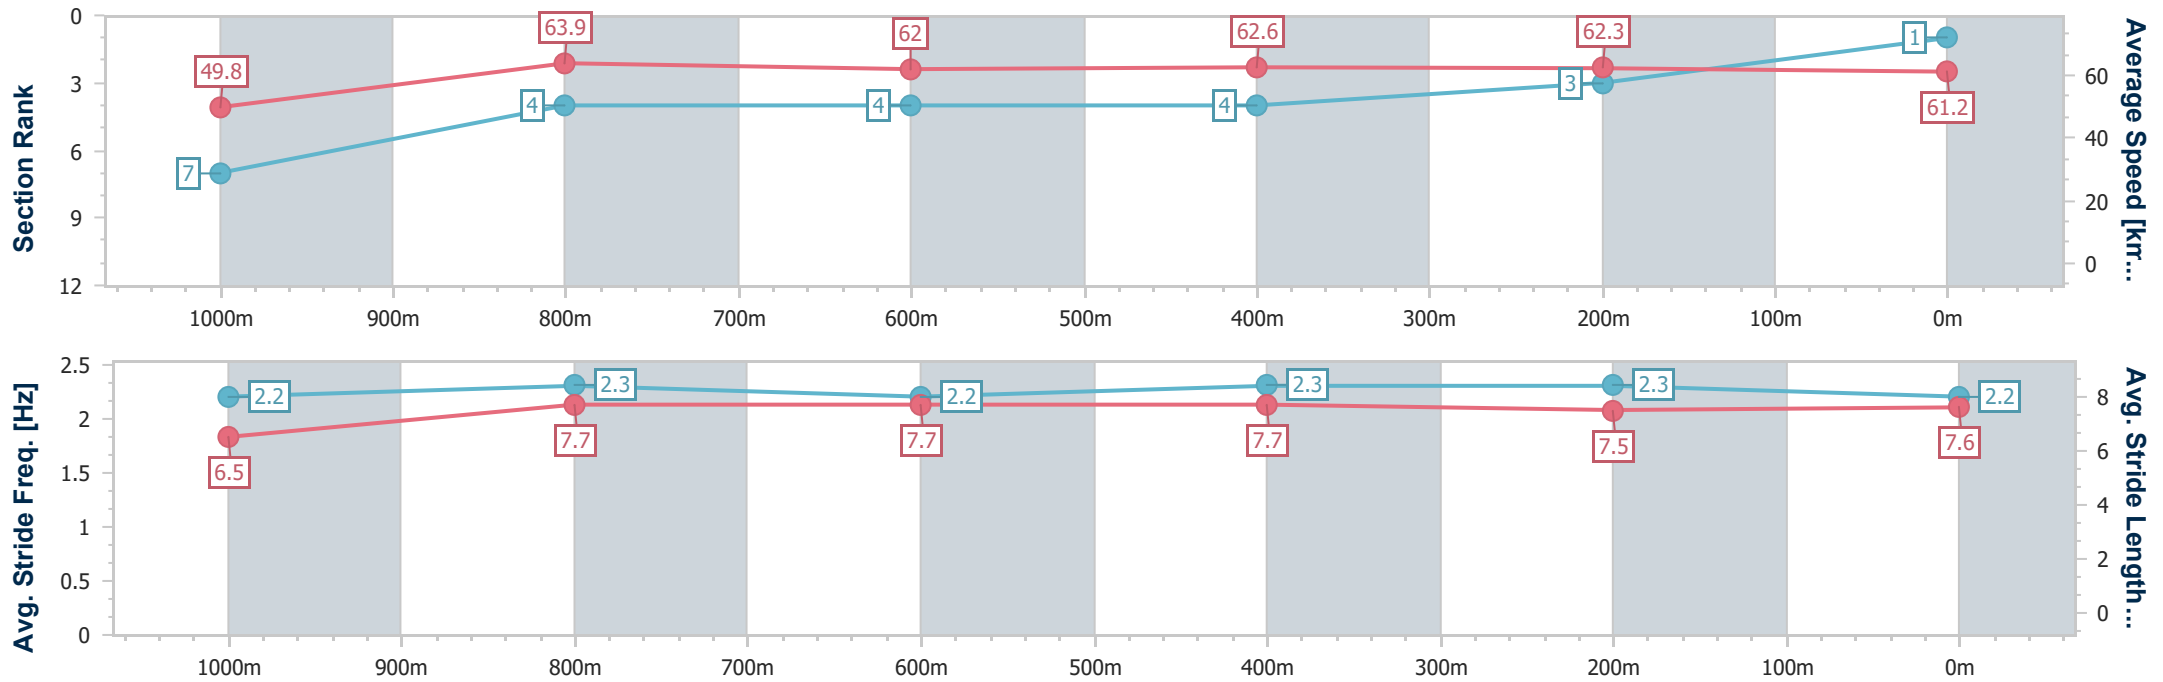

SCN Saddle cloth number
 DNF Did not finish
 DNT Did not track

data processed by TRIPLESDATA

Horse/Jockey Name	Buck Norris
Final Rank	1
Fastest Section Time (Section)	0:09.05 (Overall)
Top Speed [km/h] (Section)	65.4 (1000m)
Race State	Finished

Toowoomba QLD Professional
 Race 5: CARPET ONE TOOWOOMBA Maiden Plate - 1125m
 24 December 2022 - 14:57
 Track Rating: Good 4, Weather: Fine, Rail Position: +4m Entire

Section	Overall	1000m	800m	600m	400m	200m
Section Times	1:07.03 [1] (0:09.05)	0:57.98 [7] (0:11.33)	0:46.65 [4] (0:11.63)	0:35.02 [4] (0:11.62)	0:23.40 [4] (0:11.67)	0:11.73 [3] (0:11.73)
Average Speed [km/h]	49.8	63.9	62.0	62.6	62.3	61.2
Top Speed [km/h]	63.5	65.4	63.6	65.3	64.5	62.7
Avg. Dist. to Rail [m]	3.3	1.8	0.8	1.7	2.8	5.1
Avg. Stride Freq. [Hz]	2.2	2.3	2.2	2.3	2.3	2.2
Avg. Stride Length [m]	6.5	7.7	7.7	7.7	7.5	7.6