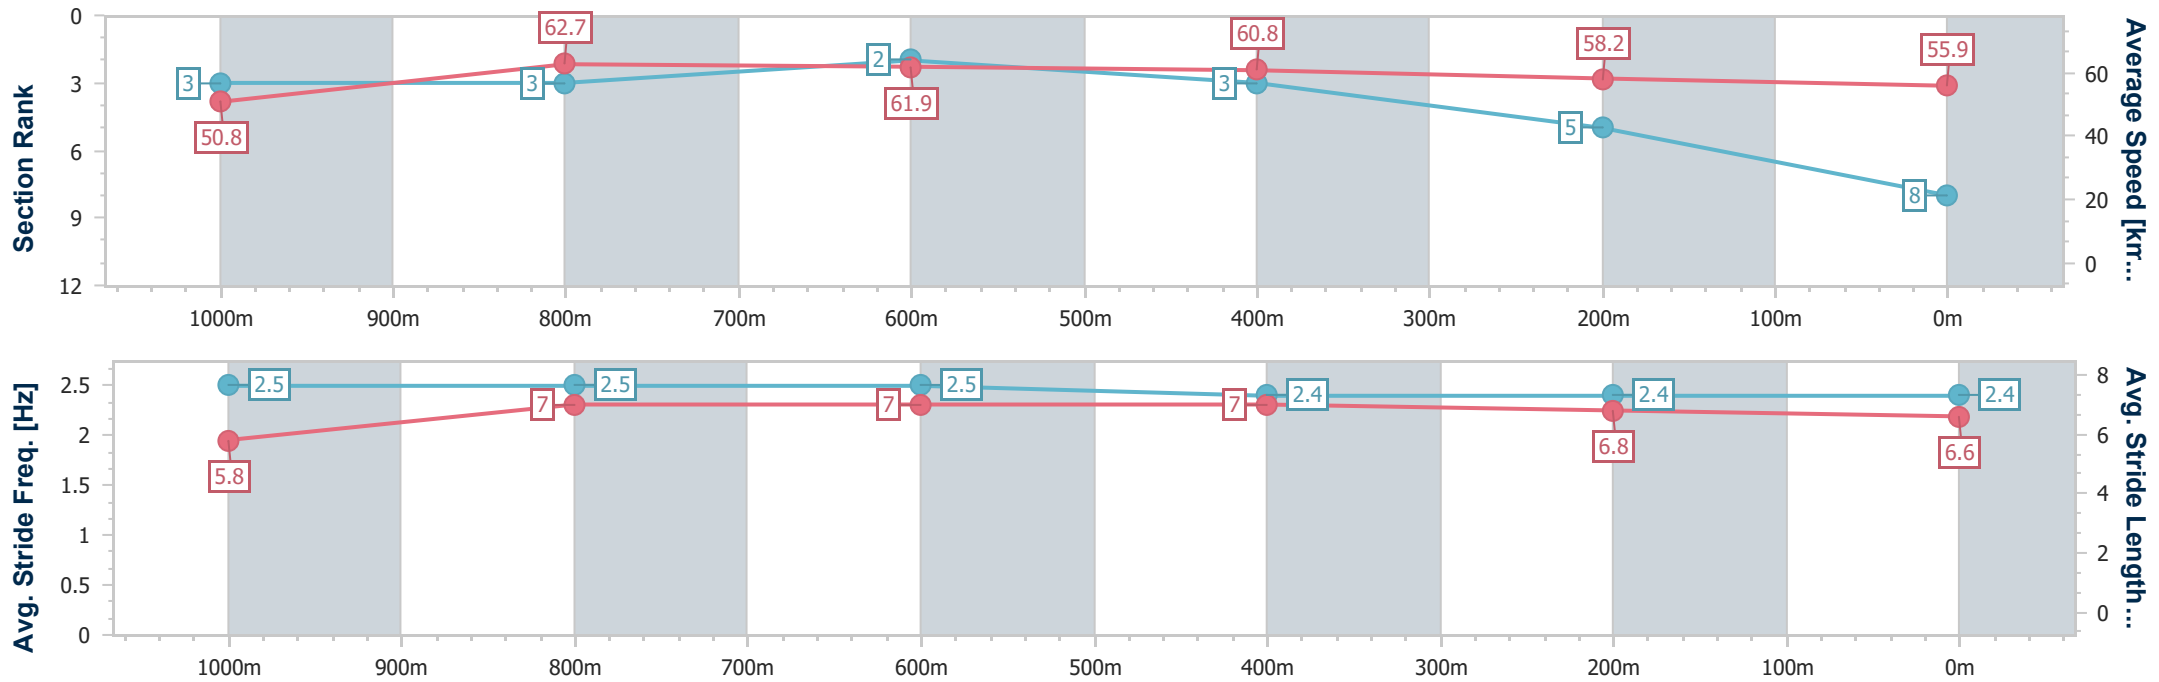

Toowoomba QLD Professional
 Race 5: CARPET ONE TOOWOOMBA Maiden Plate - 1125m
 24 December 2022 - 14:57
 Track Rating: Good 4, Weather: Fine, Rail Position: +4m Entire

Section	Overall	1000m	800m	600m	400m	200m
Section Times	1:08.40 [7] (0:08.99)	0:59.41 [6] (0:11.53)	0:47.88 [7] (0:11.72)	0:36.16 [7] (0:11.75)	0:24.41 [7] (0:12.06)	0:12.35 [8] (0:12.35)
Average Speed [km/h]	50.2	61.9	60.8	61.0	60.0	58.2
Top Speed [km/h]	62.9	63.6	61.6	61.5	61.4	58.6
Avg. Dist. to Rail [m]	1.0	1.7	2.3	0.9	1.3	0.5
Avg. Stride Freq. [Hz]	2.3	2.6	2.4	2.4	2.4	2.4
Avg. Stride Length [m]	6.1	6.7	6.9	7.0	6.9	6.8

- [] Ranking at each section and finish
- .-.- No data available at this section
- NA No data available

Horse/Jockey Name	Matale
Final Rank	8
Fastest Section Time (Section)	0:08.89 (Overall)
Top Speed [km/h] (Section)	64.1 (1000m)
Race State	Finished

Toowoomba QLD Professional
 Race 5: CARPET ONE TOOWOOMBA Maiden Plate - 1125m
 24 December 2022 - 14:57
 Track Rating: Good 4, Weather: Fine, Rail Position: +4m Entire

Section	Overall	1000m	800m	600m	400m	200m
Section Times	1:08.75 [8] (0:08.89)	0:59.86 [3] (0:11.32)	0:48.54 [3] (0:11.47)	0:37.07 [2] (0:11.80)	0:25.27 [3] (0:12.44)	0:12.83 [5] (0:12.83)
Average Speed [km/h]	50.8	62.7	61.9	60.8	58.2	55.9
Top Speed [km/h]	63.8	64.1	62.7	61.7	60.7	57.4
Avg. Dist. to Rail [m]	0.6	3.4	3.5	1.1	1.6	1.9
Avg. Stride Freq. [Hz]	2.5	2.5	2.5	2.4	2.4	2.4
Avg. Stride Length [m]	5.8	7.0	7.0	7.0	6.8	6.6