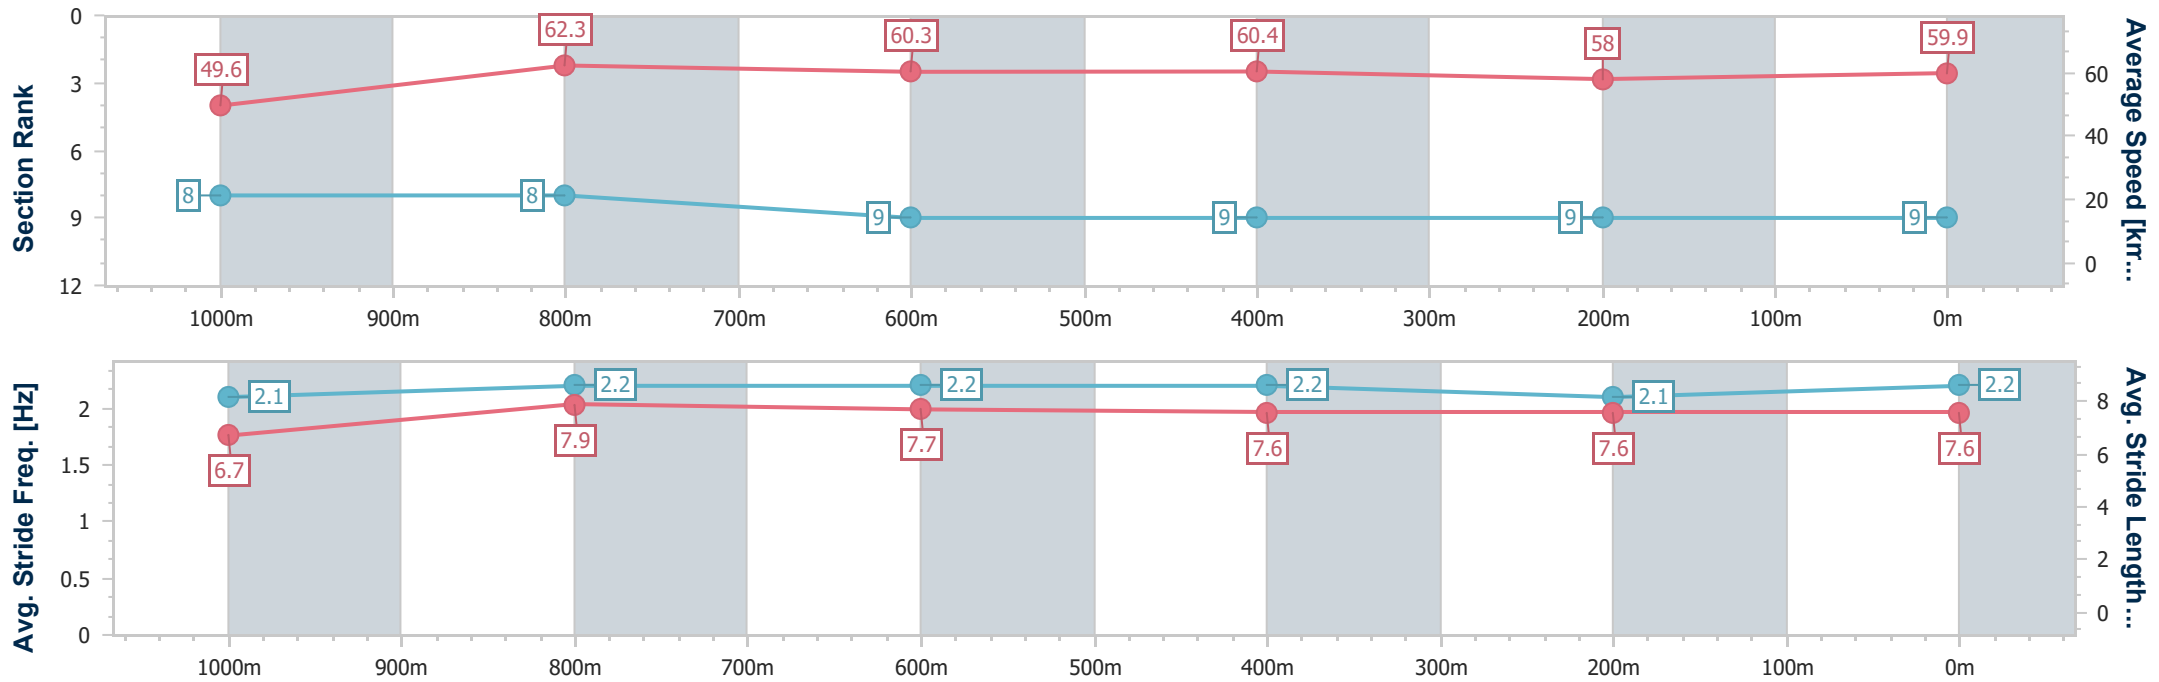

Toowoomba QLD Professional
 Race 5: CARPET ONE TOOWOOMBA Maiden Plate - 1125m
 24 December 2022 - 14:57
 Track Rating: Good 4, Weather: Fine, Rail Position: +4m Entire

Section	Overall	1000m	800m	600m	400m	200m
Section Times	1:08.75 [8] (0:08.89)	0:59.86 [3] (0:11.32)	0:48.54 [3] (0:11.47)	0:37.07 [2] (0:11.80)	0:25.27 [3] (0:12.44)	0:12.83 [5] (0:12.83)
Average Speed [km/h]	50.8	62.7	61.9	60.8	58.2	55.9
Top Speed [km/h]	63.8	64.1	62.7	61.7	60.7	57.4
Avg. Dist. to Rail [m]	0.6	3.4	3.5	1.1	1.6	1.9
Avg. Stride Freq. [Hz]	2.5	2.5	2.5	2.4	2.4	2.4
Avg. Stride Length [m]	5.8	7.0	7.0	7.0	6.8	6.6

- [] Ranking at each section and finish
- .-.- No data available at this section
- NA No data available

Horse/Jockey Name	Powerocc
Final Rank	9
Fastest Section Time (Section)	0:09.10 (Overall)
Top Speed [km/h] (Section)	64.0 (1000m)
Race State	Finished

Toowoomba QLD Professional
 Race 5: CARPET ONE TOOWOOMBA Maiden Plate - 1125m
 24 December 2022 - 14:57
 Track Rating: Good 4, Weather: Fine, Rail Position: +4m Entire

Section	Overall	1000m	800m	600m	400m	200m
Section Times	1:09.01 [9] (0:09.10)	0:59.91 [8] (0:11.61)	0:48.30 [8] (0:11.95)	0:36.35 [9] (0:11.91)	0:24.44 [9] (0:12.44)	0:12.00 [9] (0:12.00)
Average Speed [km/h]	49.6	62.3	60.3	60.4	58.0	59.9
Top Speed [km/h]	60.0	64.0	62.2	61.1	60.0	61.0
Avg. Dist. to Rail [m]	7.2	1.7	0.4	0.3	0.6	2.3
Avg. Stride Freq. [Hz]	2.1	2.2	2.2	2.2	2.1	2.2
Avg. Stride Length [m]	6.7	7.9	7.7	7.6	7.6	7.6