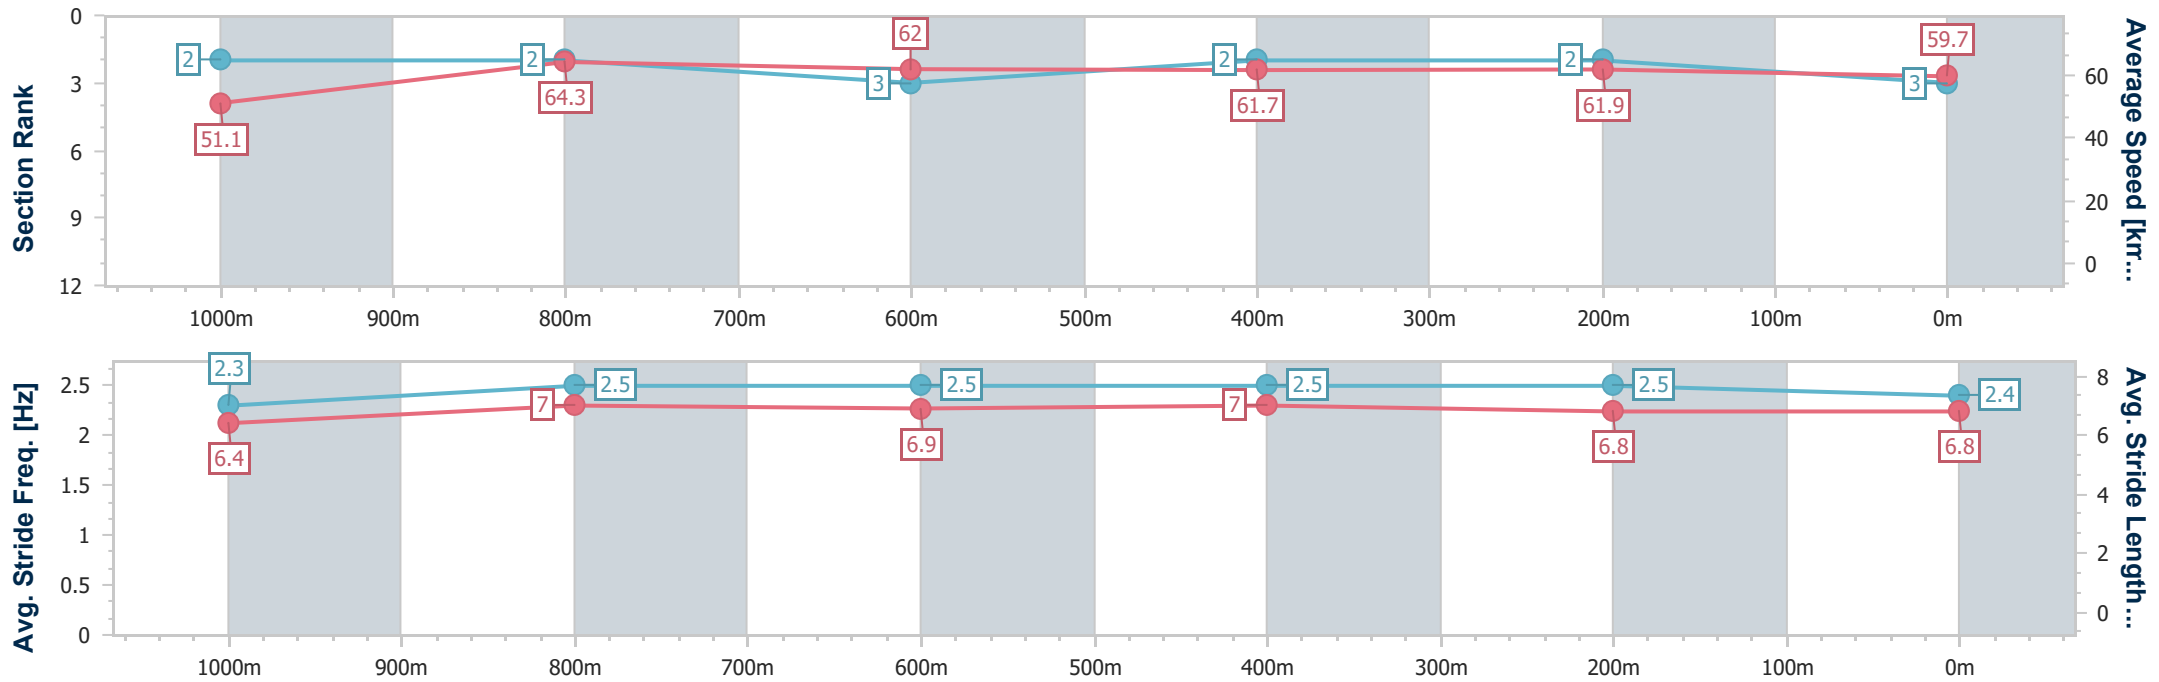

- [] Ranking at each section and finish
- .-.- No data available at this section
- NA No data available

Horse/Jockey Name	Because The Night
Final Rank	3
Fastest Section Time (Section)	0:08.84 (Overall)
Top Speed [km/h] (Section)	65.3 (1000m)
Race State	Finished

Toowoomba QLD Professional
 Race 5: CARPET ONE TOOWOOMBA Maiden Plate - 1125m
 24 December 2022 - 14:57
 Track Rating: Good 4, Weather: Fine, Rail Position: +4m Entire

Section	Overall	1000m	800m	600m	400m	200m
Section Times	1:07.11 [3] (0:08.84)	0:58.27 [2] (0:11.25)	0:47.02 [2] (0:11.60)	0:35.42 [3] (0:11.69)	0:23.73 [2] (0:11.69)	0:12.04 [2] (0:12.04)
Average Speed [km/h]	51.1	64.3	62.0	61.7	61.9	59.7
Top Speed [km/h]	62.7	65.3	63.3	62.4	63.1	61.3
Avg. Dist. to Rail [m]	7.2	2.1	0.4	0.4	1.9	4.0
Avg. Stride Freq. [Hz]	2.3	2.5	2.5	2.5	2.5	2.4
Avg. Stride Length [m]	6.4	7.0	6.9	7.0	6.8	6.8