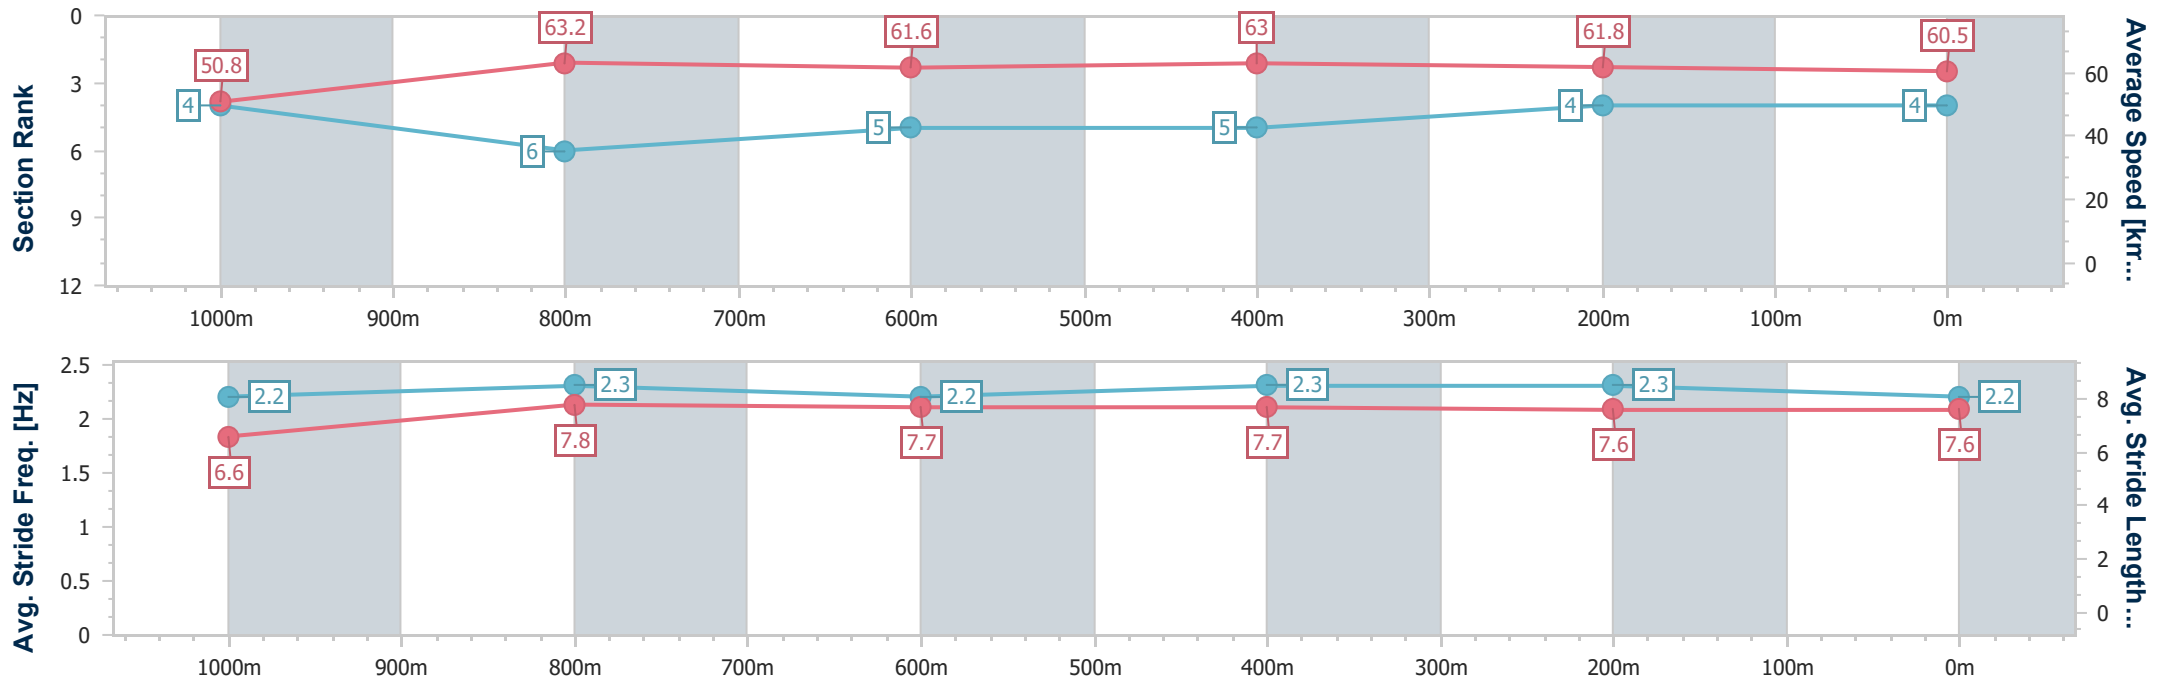

- [] Ranking at each section and finish
- .-.- No data available at this section
- NA No data available

Horse/Jockey Name	Capitan De Seda
Final Rank	4
Fastest Section Time (Section)	0:08.89 (Overall)
Top Speed [km/h] (Section)	63.7 (600m)
Race State	Finished

Toowoomba QLD Professional
 Race 5: CARPET ONE TOOWOOMBA Maiden Plate - 1125m
 24 December 2022 - 14:57
 Track Rating: Good 4, Weather: Fine, Rail Position: +4m Entire

Section	Overall	1000m	800m	600m	400m	200m
Section Times	1:07.24 [4] (0:08.89)	0:58.35 [4] (0:11.50)	0:46.85 [6] (0:11.69)	0:35.16 [5] (0:11.52)	0:23.64 [5] (0:11.76)	0:11.88 [4] (0:11.88)
Average Speed [km/h]	50.8	63.2	61.6	63.0	61.8	60.5
Top Speed [km/h]	62.7	63.7	63.0	63.7	62.6	61.3
Avg. Dist. to Rail [m]	9.9	3.3	0.2	1.4	2.8	4.1
Avg. Stride Freq. [Hz]	2.2	2.3	2.2	2.3	2.3	2.2
Avg. Stride Length [m]	6.6	7.8	7.7	7.7	7.6	7.6