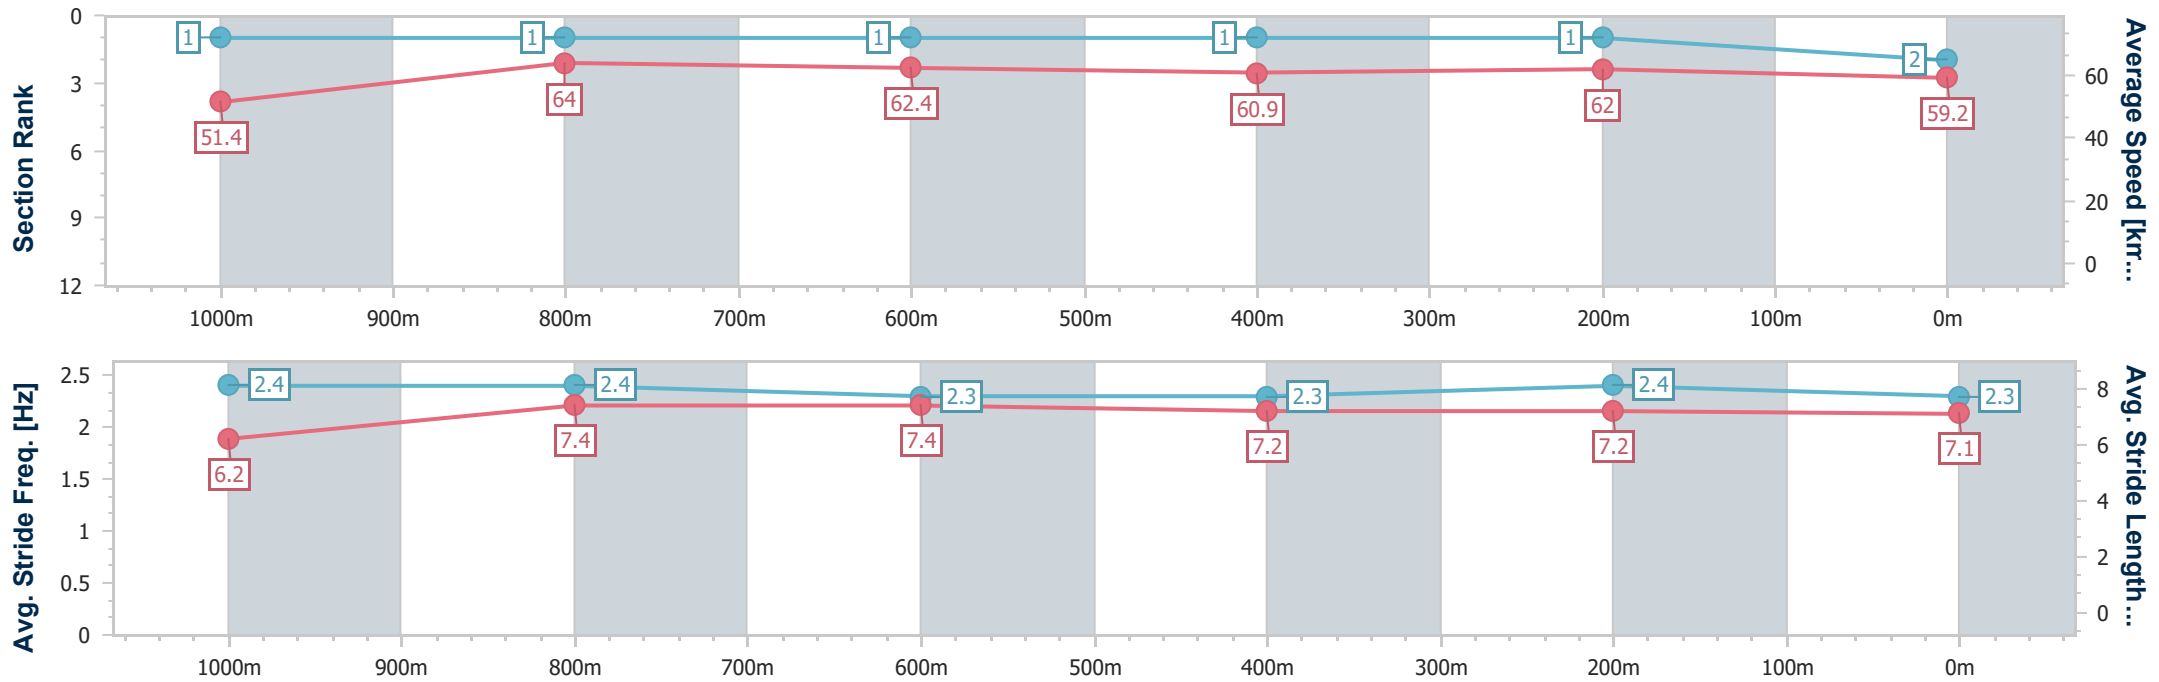

- [] Ranking at each section and finish
- .-.- No data available at this section
- NA No data available

Horse/Jockey Name	Where's Tekay Now
Final Rank	2
Fastest Section Time (Section)	0:08.76 (Overall)
Top Speed [km/h] (Section)	65.4 (1000m)
Race State	Finished

Toowoomba QLD Professional
 Race 5: CARPET ONE TOOWOOMBA Maiden Plate - 1125m
 24 December 2022 - 14:57
 Track Rating: Good 4, Weather: Fine, Rail Position: +4m Entire

Section	Overall	1000m	800m	600m	400m	200m
Section Times	1:07.07 [2] (0:08.76)	0:58.31 [1] (0:11.21)	0:47.10 [1] (0:11.47)	0:35.63 [1] (0:11.82)	0:23.81 [1] (0:11.67)	0:12.14 [1] (0:12.14)
Average Speed [km/h]	51.4	64.0	62.4	60.9	62.0	59.2
Top Speed [km/h]	64.1	65.4	64.6	63.1	63.3	60.7
Avg. Dist. to Rail [m]	1.9	1.1	1.7	0.4	1.6	3.2
Avg. Stride Freq. [Hz]	2.4	2.4	2.3	2.3	2.4	2.3
Avg. Stride Length [m]	6.2	7.4	7.4	7.2	7.2	7.1