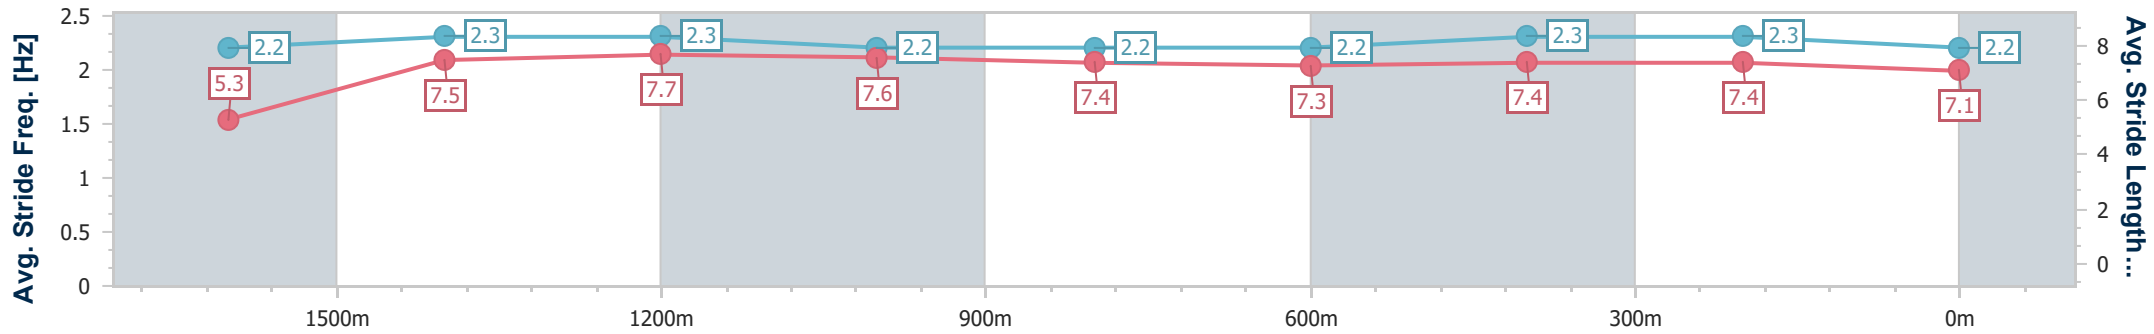

Ipswich QLD Professional

Race 3: SIRROMET Class 1 Handicap - 1710m

30 December 2022 - 14:44

Track Rating: Soft 5, Weather: Overcast, Rail Position: +10m Entire

Section	Overall	1600m	1400m	1200m	1000m	800m	600m	400m	200m
Section Times	1:45.17 [4] (0:09.60)	1:35.57 [7] (0:11.76)	1:23.81 [8] (0:11.29)	1:12.52 [5] (0:11.59)	1:00.93 [3] (0:12.40)	0:48.53 [3] (0:12.46)	0:36.07 [3] (0:11.83)	0:24.24 [3] (0:11.73)	0:12.51 [2] (0:12.51)
Average Speed [km/h]	41.2	61.2	62.3	61.1	57.8	57.7	60.7	61.2	57.6
Top Speed [km/h]	61.6	62.0	63.0	63.2	59.5	59.0	61.7	62.4	60.1
Avg. Dist. to Rail [m]	2.7	2.8	5.3	4.2	2.1	0.7	0.8	0.6	2.4
Avg. Stride Freq. [Hz]	2.2	2.3	2.3	2.2	2.2	2.2	2.3	2.3	2.2
Avg. Stride Length [m]	5.3	7.5	7.7	7.6	7.4	7.3	7.4	7.4	7.1

- [] Ranking at each section and finish
- .-.- No data available at this section
- NA No data available

Horse/Jockey Name	Star Smash
Final Rank	5
Fastest Section Time (Section)	0:09.44 (Overall)
Top Speed [km/h] (Section)	64.4 (1600m)
Race State	Finished