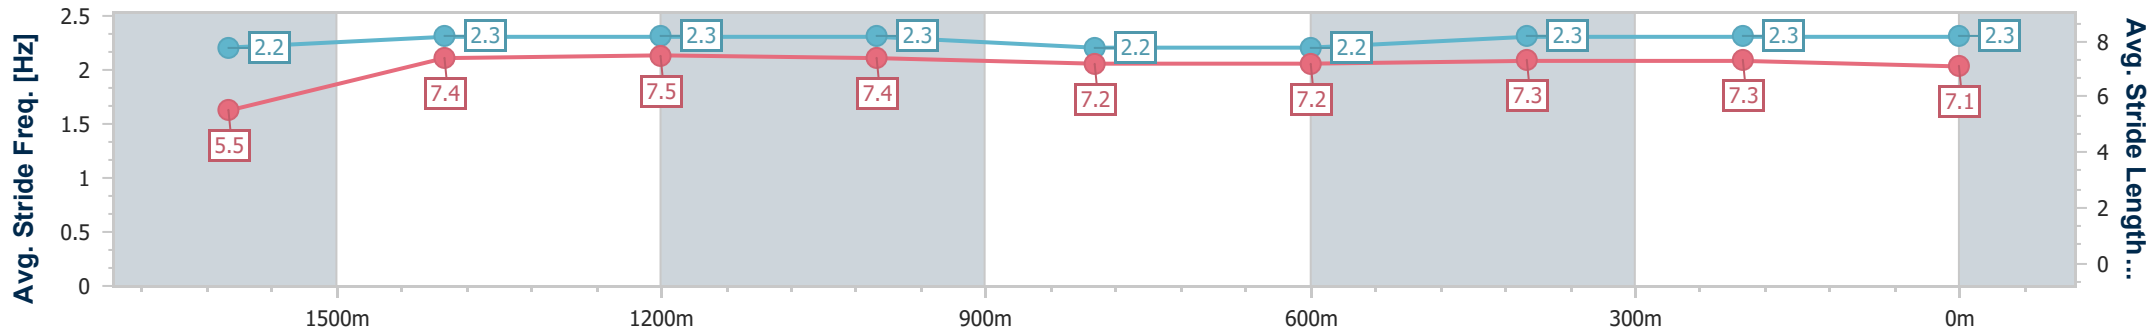

Ipswich QLD Professional

Race 3: SIRROMET Class 1 Handicap - 1710m

30 December 2022 - 14:44

Track Rating: Soft 5, Weather: Overcast, Rail Position: +10m Entire

Section	Overall	1600m	1400m	1200m	1000m	800m	600m	400m	200m
Section Times	1:44.75 [3] (0:09.21)	1:35.54 [1] (0:11.69)	1:23.85 [3] (0:11.42)	1:12.43 [2] (0:11.67)	1:00.76 [1] (0:12.39)	0:48.37 [1] (0:12.39)	0:35.98 [1] (0:11.95)	0:24.03 [1] (0:11.81)	0:12.22 [1] (0:12.22)
Average Speed [km/h]	43.1	61.5	62.2	61.0	57.8	58.0	60.1	60.8	58.9
Top Speed [km/h]	58.9	63.3	63.6	62.0	59.2	59.8	60.5	61.8	60.3
Avg. Dist. to Rail [m]	4.6	1.5	3.2	3.0	2.2	1.0	0.6	0.6	1.7
Avg. Stride Freq. [Hz]	2.2	2.3	2.3	2.3	2.2	2.2	2.3	2.3	2.3
Avg. Stride Length [m]	5.5	7.4	7.5	7.4	7.2	7.2	7.3	7.3	7.1

- [] Ranking at each section and finish
- .-.- No data available at this section
- NA No data available

Horse/Jockey Name	Mirror One
Final Rank	4
Fastest Section Time (Section)	0:09.60 (Overall)
Top Speed [km/h] (Section)	63.2 (1200m)
Race State	Finished