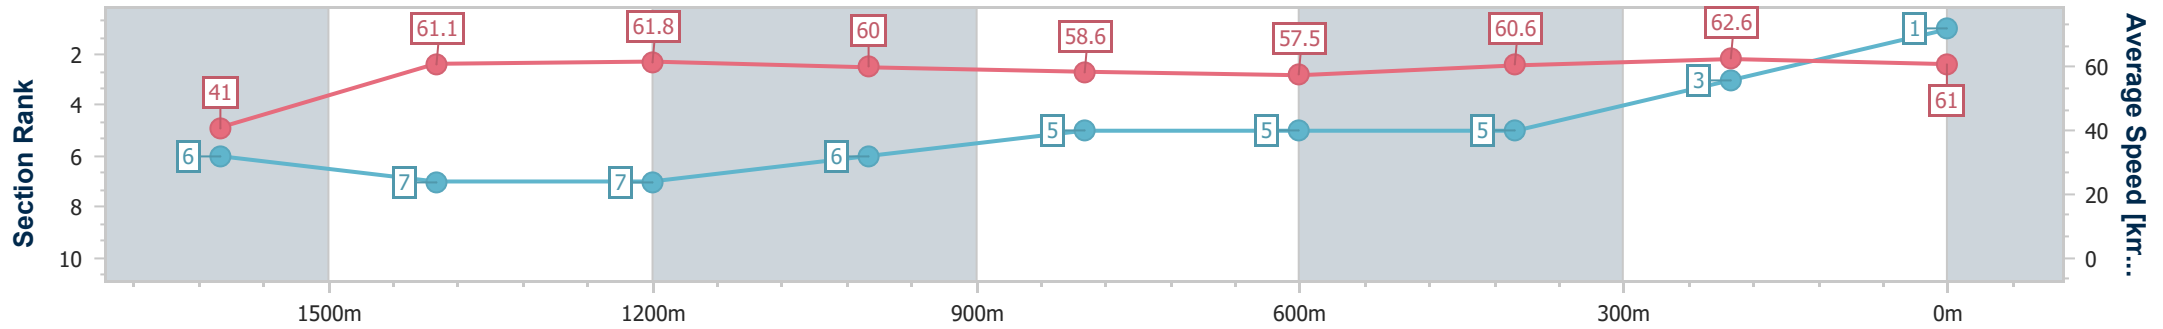

Ipswich QLD Professional

Race 3: SIRROMET Class 1 Handicap - 1710m

30 December 2022 - 14:44

Track Rating: Soft 5, Weather: Overcast, Rail Position: +10m Entire

Section	Overall	1600m	1400m	1200m	1000m	800m	600m	400m	200m
Section Times	1:44.72 [1] (0:09.64)	1:35.08 [6] (0:11.78)	1:23.30 [7] (0:11.54)	1:11.76 [7] (0:11.87)	0:59.89 [6] (0:12.21)	0:47.68 [5] (0:12.47)	0:35.21 [5] (0:11.85)	0:23.36 [5] (0:11.56)	0:11.80 [3] (0:11.80)
Average Speed [km/h]	41.0	61.1	61.8	60.0	58.6	57.5	60.6	62.6	61.0
Top Speed [km/h]	59.8	61.7	62.2	62.2	62.0	59.1	62.0	64.5	65.2
Avg. Dist. to Rail [m]	1.5	0.7	2.5	2.5	2.1	1.6	0.5	1.4	3.7
Avg. Stride Freq. [Hz]	2.3	2.4	2.4	2.3	2.3	2.3	2.4	2.4	2.4
Avg. Stride Length [m]	5.1	7.0	7.1	7.1	7.0	7.0	7.2	7.2	7.2