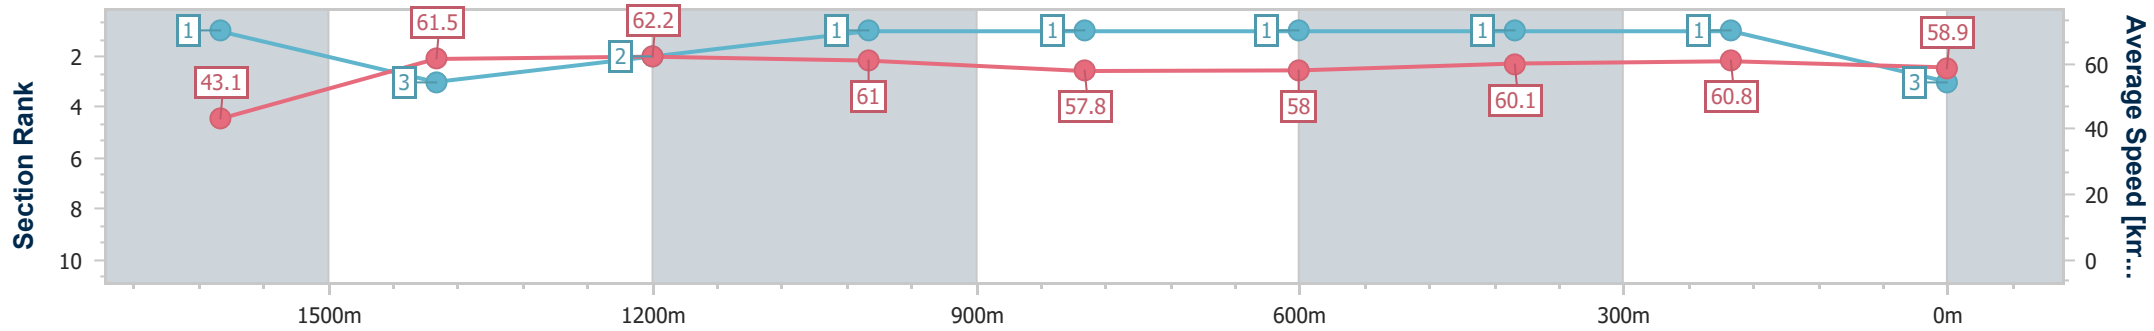

Ipswich QLD Professional

Race 3: SIRROMET Class 1 Handicap - 1710m

30 December 2022 - 14:44

Track Rating: Soft 5, Weather: Overcast, Rail Position: +10m Entire

Section	Overall	1600m	1400m	1200m	1000m	800m	600m	400m	200m
Section Times	1:44.75 [3] (0:09.21)	1:35.54 [1] (0:11.69)	1:23.85 [3] (0:11.42)	1:12.43 [2] (0:11.67)	1:00.76 [1] (0:12.39)	0:48.37 [1] (0:12.39)	0:35.98 [1] (0:11.95)	0:24.03 [1] (0:11.81)	0:12.22 [1] (0:12.22)
Average Speed [km/h]	43.1	61.5	62.2	61.0	57.8	58.0	60.1	60.8	58.9
Top Speed [km/h]	58.9	63.3	63.6	62.0	59.2	59.8	60.5	61.8	60.3
Avg. Dist. to Rail [m]	4.6	1.5	3.2	3.0	2.2	1.0	0.6	0.6	1.7
Avg. Stride Freq. [Hz]	2.2	2.3	2.3	2.3	2.2	2.2	2.3	2.3	2.3
Avg. Stride Length [m]	5.5	7.4	7.5	7.4	7.2	7.2	7.3	7.3	7.1