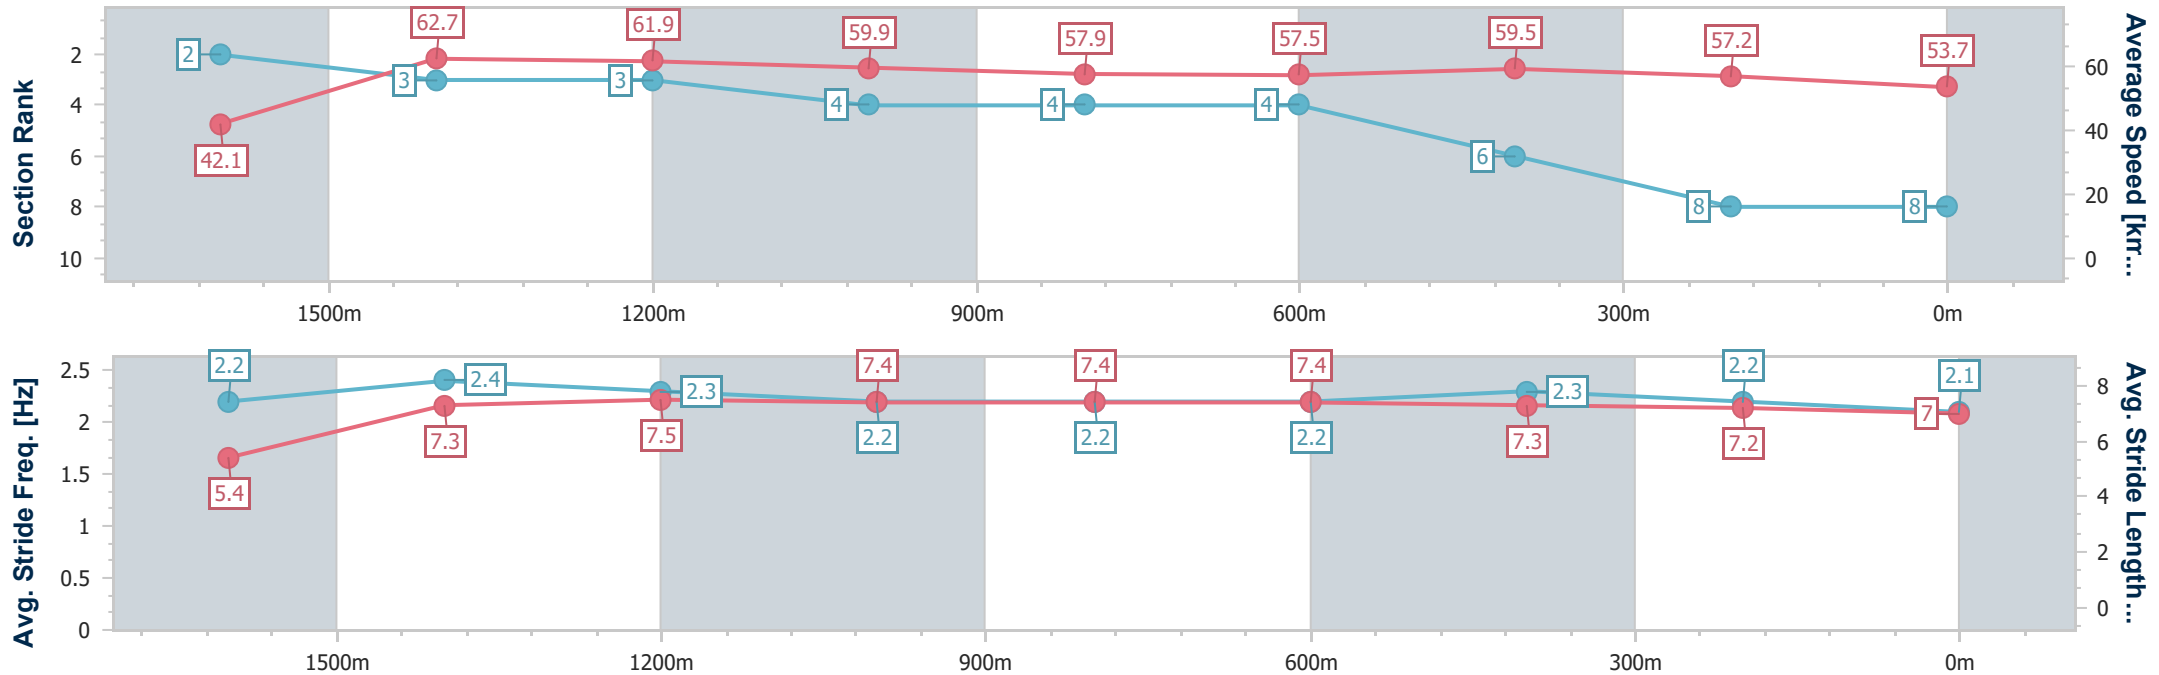

- [] Ranking at each section and finish
- .-.- No data available at this section
- NA No data available

Horse/Jockey Name	Sisyphian
Final Rank	8
Fastest Section Time (Section)	0:09.43 (Overall)
Top Speed [km/h] (Section)	65.0 (1600m)
Race State	Finished

Ipswich QLD Professional

Race 3: SIRROMET Class 1 Handicap - 1710m

30 December 2022 - 14:44

Track Rating: Soft 5, Weather: Overcast, Rail Position: +10m Entire

Section	Overall	1600m	1400m	1200m	1000m	800m	600m	400m	200m
Section Times	1:47.33 [8] (0:09.43)	1:37.90 [2] (0:11.47)	1:26.43 [3] (0:11.55)	1:14.88 [3] (0:11.89)	1:02.99 [4] (0:12.34)	0:50.65 [4] (0:12.48)	0:38.17 [4] (0:12.11)	0:26.06 [6] (0:12.64)	0:13.42 [8] (0:13.42)
Average Speed [km/h]	42.1	62.7	61.9	59.9	57.9	57.5	59.5	57.2	53.7
Top Speed [km/h]	61.3	65.0	62.6	60.7	59.4	58.4	60.2	58.9	55.4
Avg. Dist. to Rail [m]	2.2	0.3	1.8	2.6	2.6	0.8	0.5	1.6	2.8
Avg. Stride Freq. [Hz]	2.2	2.4	2.3	2.2	2.2	2.2	2.3	2.2	2.1
Avg. Stride Length [m]	5.4	7.3	7.5	7.4	7.4	7.4	7.3	7.2	7.0

- [] Ranking at each section and finish
- .-.- No data available at this section
- NA No data available