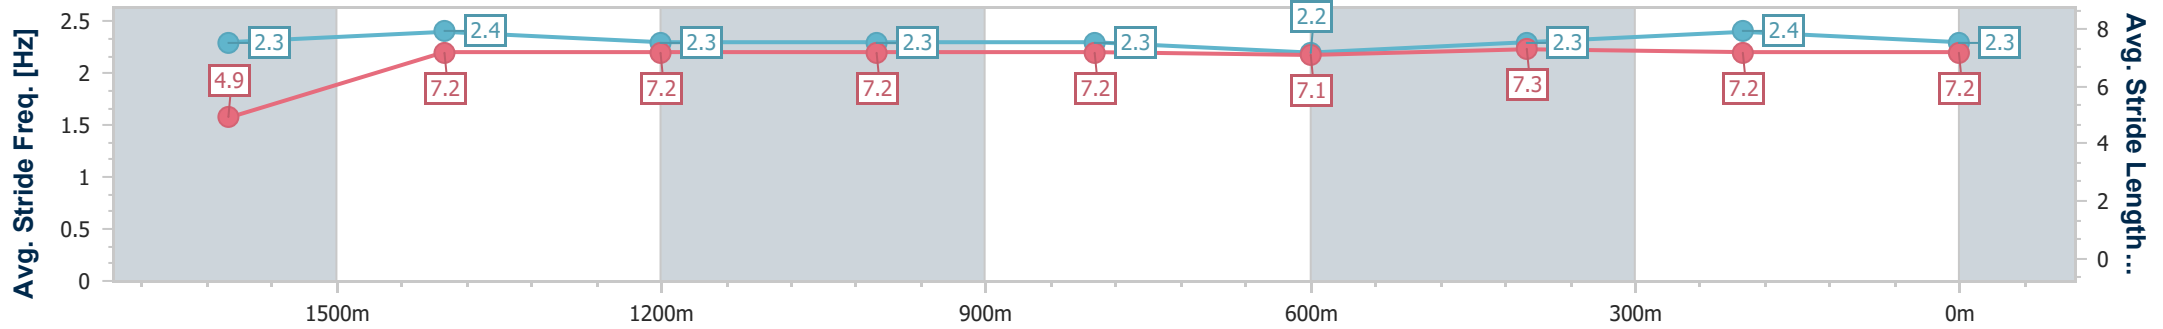

Ipswich QLD Professional

Race 3: SIRROMET Class 1 Handicap - 1710m

30 December 2022 - 14:44

Track Rating: Soft 5, Weather: Overcast, Rail Position: +10m Entire

Section	Overall	1600m	1400m	1200m	1000m	800m	600m	400m	200m
Section Times	1:44.75 [2] (0:09.75)	1:35.00 [8] (0:11.47)	1:23.53 [6] (0:11.81)	1:11.72 [8] (0:12.20)	0:59.52 [8] (0:11.91)	0:47.61 [7] (0:12.42)	0:35.19 [7] (0:11.76)	0:23.43 [7] (0:11.58)	0:11.85 [4] (0:11.85)
Average Speed [km/h]	40.7	62.7	60.5	58.6	59.9	57.6	60.9	61.9	60.8
Top Speed [km/h]	60.5	64.1	61.9	60.7	61.0	59.6	61.4	63.1	61.8
Avg. Dist. to Rail [m]	3.2	1.0	1.7	2.2	3.3	2.0	0.8	1.1	0.4
Avg. Stride Freq. [Hz]	2.3	2.4	2.3	2.3	2.3	2.2	2.3	2.4	2.3
Avg. Stride Length [m]	4.9	7.2	7.2	7.2	7.2	7.1	7.3	7.2	7.2