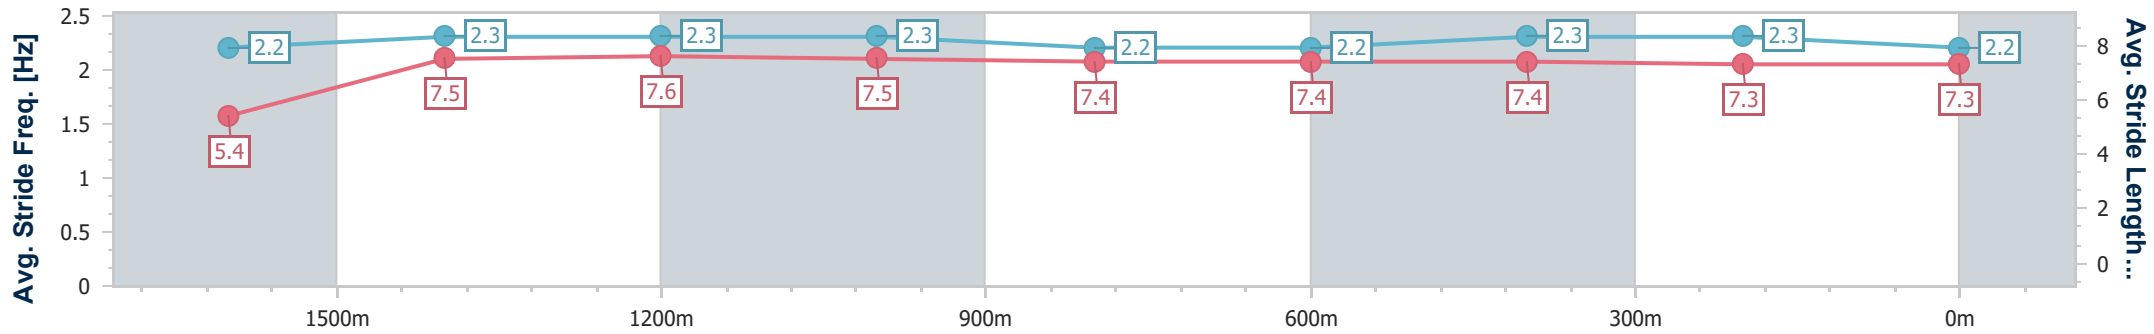

Ipswich QLD Professional

Race 3: SIRROMET Class 1 Handicap - 1710m

30 December 2022 - 14:44

Track Rating: Soft 5, Weather: Overcast, Rail Position: +10m Entire

Section	Overall	1600m	1400m	1200m	1000m	800m	600m	400m	200m
Section Times	1:45.68 [5] (0:09.44)	1:36.24 [4] (0:11.43)	1:24.81 [1] (0:11.43)	1:13.38 [1] (0:11.75)	1:01.63 [2] (0:12.46)	0:49.17 [2] (0:12.41)	0:36.76 [2] (0:11.98)	0:24.78 [2] (0:12.24)	0:12.54 [5] (0:12.54)
Average Speed [km/h]	42.0	63.1	62.9	60.9	57.6	57.9	60.2	59.0	57.4
Top Speed [km/h]	61.6	64.4	64.2	63.0	59.0	58.6	60.8	60.6	59.4
Avg. Dist. to Rail [m]	4.1	2.5	0.8	1.4	1.2	0.6	0.2	1.7	3.6
Avg. Stride Freq. [Hz]	2.2	2.3	2.3	2.3	2.2	2.2	2.3	2.3	2.2
Avg. Stride Length [m]	5.4	7.5	7.6	7.5	7.4	7.4	7.4	7.3	7.3