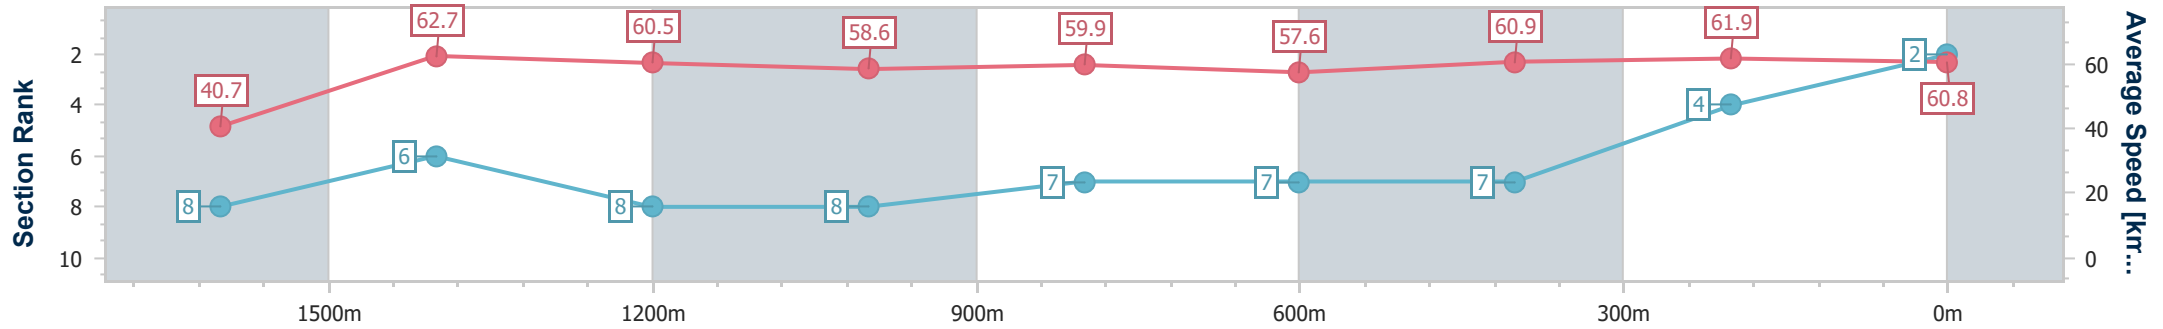

Ipswich QLD Professional

Race 3: SIRROMET Class 1 Handicap - 1710m

30 December 2022 - 14:44

Track Rating: Soft 5, Weather: Overcast, Rail Position: +10m Entire

Section	Overall	1600m	1400m	1200m	1000m	800m	600m	400m	200m
Section Times	1:44.75 [2] (0:09.75)	1:35.00 [8] (0:11.47)	1:23.53 [6] (0:11.81)	1:11.72 [8] (0:12.20)	0:59.52 [8] (0:11.91)	0:47.61 [7] (0:12.42)	0:35.19 [7] (0:11.76)	0:23.43 [7] (0:11.58)	0:11.85 [4] (0:11.85)
Average Speed [km/h]	40.7	62.7	60.5	58.6	59.9	57.6	60.9	61.9	60.8
Top Speed [km/h]	60.5	64.1	61.9	60.7	61.0	59.6	61.4	63.1	61.8
Avg. Dist. to Rail [m]	3.2	1.0	1.7	2.2	3.3	2.0	0.8	1.1	0.4
Avg. Stride Freq. [Hz]	2.3	2.4	2.3	2.3	2.3	2.2	2.3	2.4	2.3
Avg. Stride Length [m]	4.9	7.2	7.2	7.2	7.2	7.1	7.3	7.2	7.2