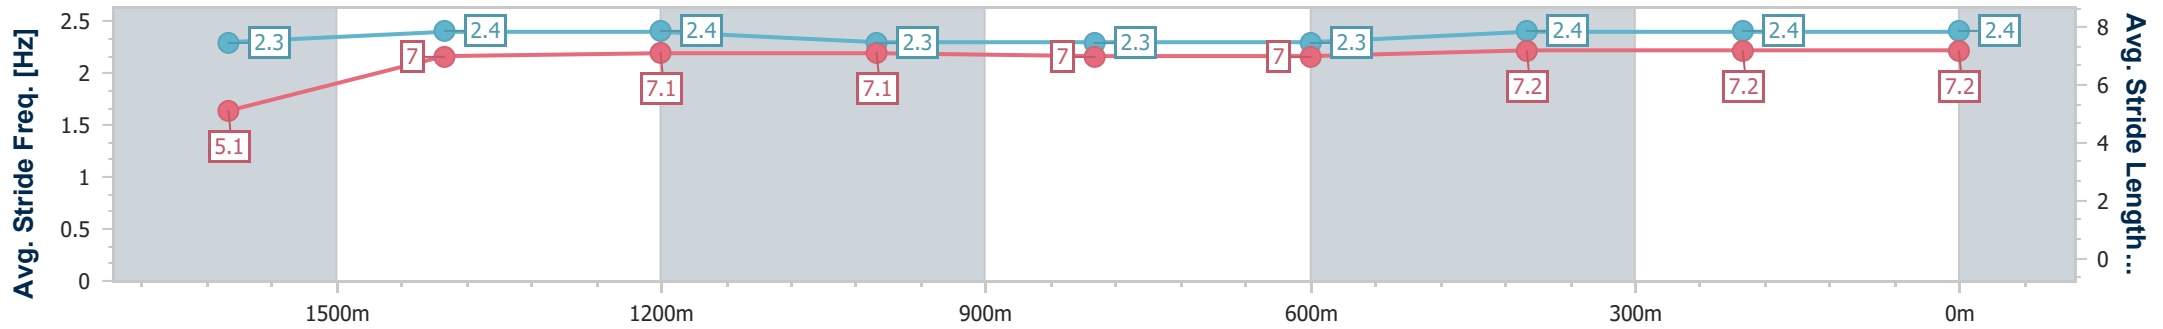

Ipswich QLD Professional

Race 3: SIRROMET Class 1 Handicap - 1710m

30 December 2022 - 14:44

Track Rating: Soft 5, Weather: Overcast, Rail Position: +10m Entire

Section	Overall	1600m	1400m	1200m	1000m	800m	600m	400m	200m
Section Times	1:44.72 [1] (0:09.64)	1:35.08 [6] (0:11.78)	1:23.30 [7] (0:11.54)	1:11.76 [7] (0:11.87)	0:59.89 [6] (0:12.21)	0:47.68 [5] (0:12.47)	0:35.21 [5] (0:11.85)	0:23.36 [5] (0:11.56)	0:11.80 [3] (0:11.80)
Average Speed [km/h]	41.0	61.1	61.8	60.0	58.6	57.5	60.6	62.6	61.0
Top Speed [km/h]	59.8	61.7	62.2	62.2	62.0	59.1	62.0	64.5	65.2
Avg. Dist. to Rail [m]	1.5	0.7	2.5	2.5	2.1	1.6	0.5	1.4	3.7
Avg. Stride Freq. [Hz]	2.3	2.4	2.4	2.3	2.3	2.3	2.4	2.4	2.4
Avg. Stride Length [m]	5.1	7.0	7.1	7.1	7.0	7.0	7.2	7.2	7.2