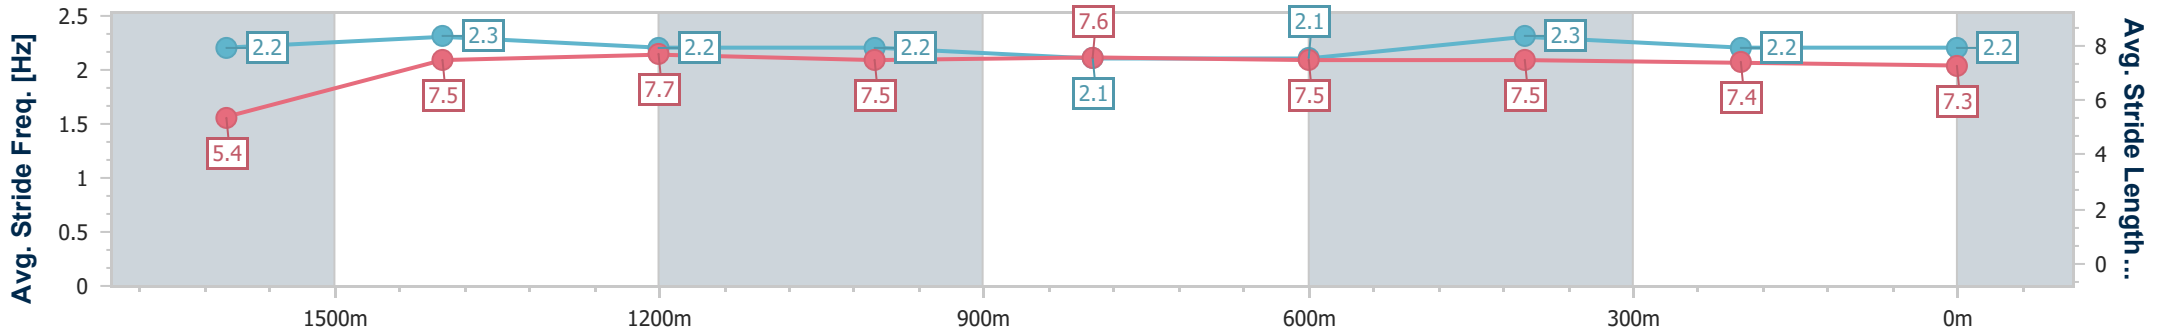

- [] Ranking at each section and finish
- .-.- No data available at this section
- NA No data available

Horse/Jockey Name	Metaverse
Final Rank	7
Fastest Section Time (Section)	0:09.50 (Overall)
Top Speed [km/h] (Section)	62.8 (600m)
Race State	Finished

Ipswich QLD Professional

Race 3: SIRROMET Class 1 Handicap - 1710m

30 December 2022 - 14:44

Track Rating: Soft 5, Weather: Overcast, Rail Position: +10m Entire

Section	Overall	1600m	1400m	1200m	1000m	800m	600m	400m	200m
Section Times	1:46.01 [7] (0:09.50)	1:36.51 [5] (0:11.59)	1:24.92 [5] (0:11.76)	1:13.16 [6] (0:12.07)	1:01.09 [7] (0:12.23)	0:48.86 [8] (0:12.42)	0:36.44 [8] (0:11.73)	0:24.71 [8] (0:12.19)	0:12.52 [7] (0:12.52)
Average Speed [km/h]	41.6	62.0	60.7	59.1	58.6	57.9	61.5	59.4	57.4
Top Speed [km/h]	62.0	62.5	61.8	61.3	61.0	61.2	62.8	60.7	58.5
Avg. Dist. to Rail [m]	1.0	1.6	2.2	2.0	1.4	0.7	0.6	1.6	2.5
Avg. Stride Freq. [Hz]	2.2	2.3	2.2	2.2	2.1	2.1	2.3	2.2	2.2
Avg. Stride Length [m]	5.4	7.5	7.7	7.5	7.6	7.5	7.5	7.4	7.3

- [] Ranking at each section and finish
- .-.- No data available at this section
- NA No data available

Horse/Jockey Name	Sisyphian
Final Rank	8
Fastest Section Time (Section)	0:09.43 (Overall)
Top Speed [km/h] (Section)	65.0 (1600m)
Race State	Finished