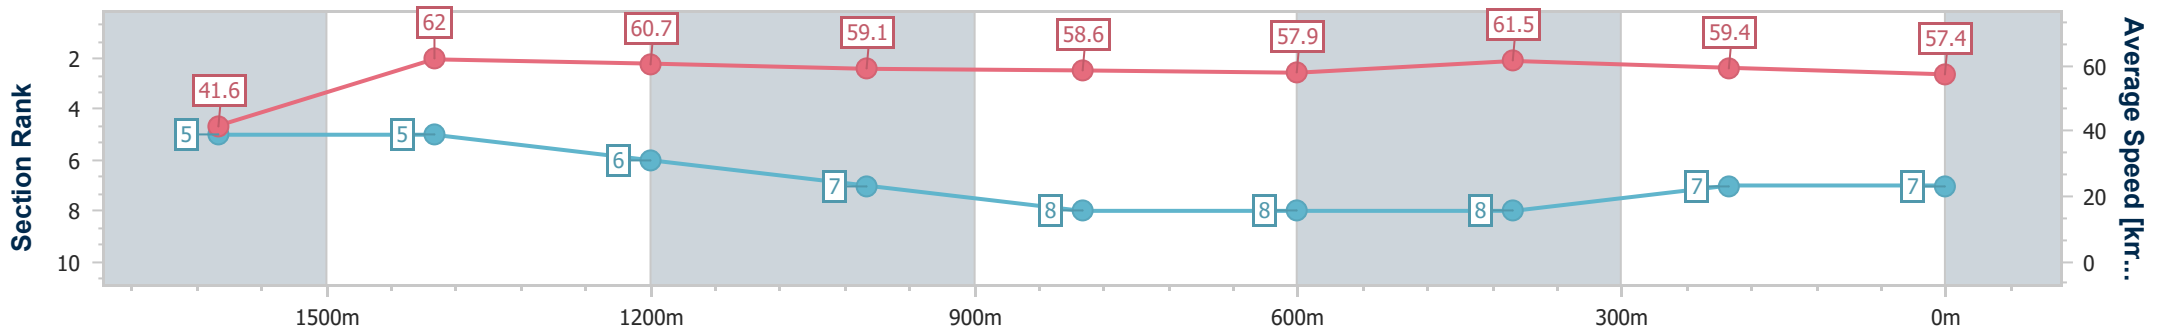

- [] Ranking at each section and finish
- .-.- No data available at this section
- NA No data available

Horse/Jockey Name	Metaverse
Final Rank	7
Fastest Section Time (Section)	0:09.50 (Overall)
Top Speed [km/h] (Section)	62.8 (600m)
Race State	Finished

Ipswich QLD Professional

Race 3: SIRROMET Class 1 Handicap - 1710m

30 December 2022 - 14:44

Track Rating: Soft 5, Weather: Overcast, Rail Position: +10m Entire

Section	Overall	1600m	1400m	1200m	1000m	800m	600m	400m	200m
Section Times	1:46.01 [7] (0:09.50)	1:36.51 [5] (0:11.59)	1:24.92 [5] (0:11.76)	1:13.16 [6] (0:12.07)	1:01.09 [7] (0:12.23)	0:48.86 [8] (0:12.42)	0:36.44 [8] (0:11.73)	0:24.71 [8] (0:12.19)	0:12.52 [7] (0:12.52)
Average Speed [km/h]	41.6	62.0	60.7	59.1	58.6	57.9	61.5	59.4	57.4
Top Speed [km/h]	62.0	62.5	61.8	61.3	61.0	61.2	62.8	60.7	58.5
Avg. Dist. to Rail [m]	1.0	1.6	2.2	2.0	1.4	0.7	0.6	1.6	2.5
Avg. Stride Freq. [Hz]	2.2	2.3	2.2	2.2	2.1	2.1	2.3	2.2	2.2
Avg. Stride Length [m]	5.4	7.5	7.7	7.5	7.6	7.5	7.5	7.4	7.3

- [] Ranking at each section and finish
- .-.- No data available at this section
- NA No data available

Horse/Jockey Name	Sisyphian
Final Rank	8
Fastest Section Time (Section)	0:09.43 (Overall)
Top Speed [km/h] (Section)	65.0 (1600m)
Race State	Finished