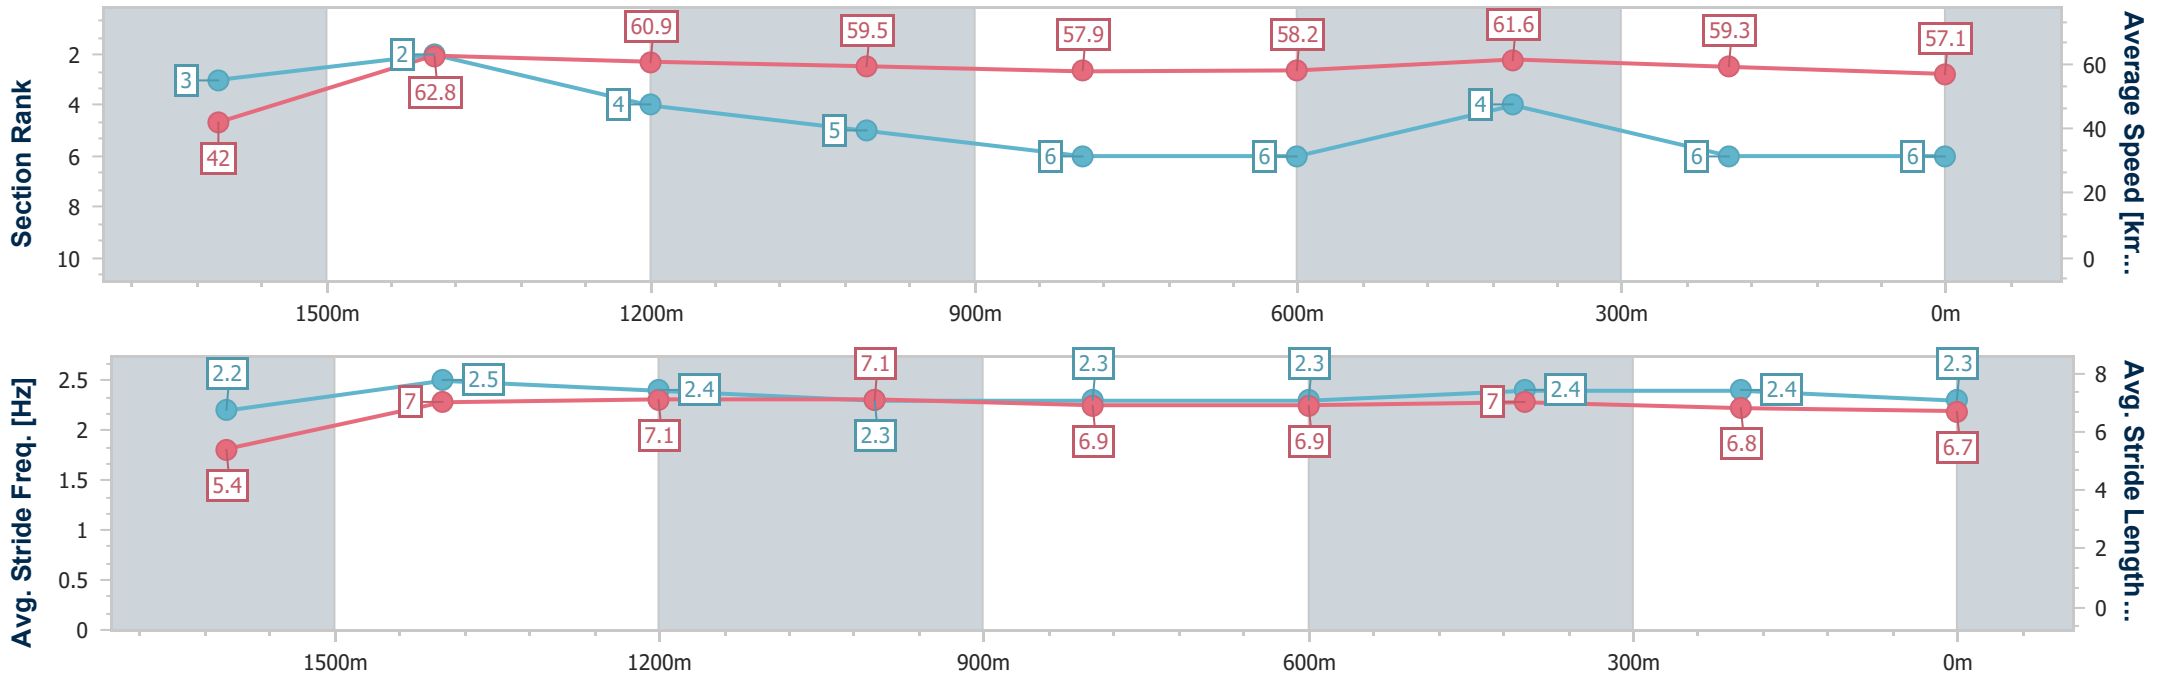

- [] Ranking at each section and finish
- .-.- No data available at this section
- NA No data available

Horse/Jockey Name	Okalani
Final Rank	6
Fastest Section Time (Section)	0:09.44 (Overall)
Top Speed [km/h] (Section)	63.8 (1600m)
Race State	Finished

Ipswich QLD Professional
Race 3: SIRROMET Class 1 Handicap - 1710m

30 December 2022 - 14:44

Track Rating: Soft 5, Weather: Overcast, Rail Position: +10m Entire

Section	Overall	1600m	1400m	1200m	1000m	800m	600m	400m	200m
Section Times	1:46.00 [6] (0:09.44)	1:36.56 [3] (0:11.45)	1:25.11 [2] (0:11.71)	1:13.40 [4] (0:12.01)	1:01.39 [5] (0:12.43)	0:48.96 [6] (0:12.35)	0:36.61 [6] (0:11.74)	0:24.87 [4] (0:12.24)	0:12.63 [6] (0:12.63)
Average Speed [km/h]	42.0	62.8	60.9	59.5	57.9	58.2	61.6	59.3	57.1
Top Speed [km/h]	60.5	63.8	61.9	60.3	60.3	60.4	62.2	60.7	58.2
Avg. Dist. to Rail [m]	1.1	0.9	2.3	1.8	0.7	0.3	1.4	2.9	4.7
Avg. Stride Freq. [Hz]	2.2	2.5	2.4	2.3	2.3	2.3	2.4	2.4	2.3
Avg. Stride Length [m]	5.4	7.0	7.1	7.1	6.9	6.9	7.0	6.8	6.7

- [] Ranking at each section and finish
- .-.- No data available at this section
- NA No data available

Horse/Jockey Name	Metaverse
Final Rank	7
Fastest Section Time (Section)	0:09.50 (Overall)
Top Speed [km/h] (Section)	62.8 (600m)
Race State	Finished