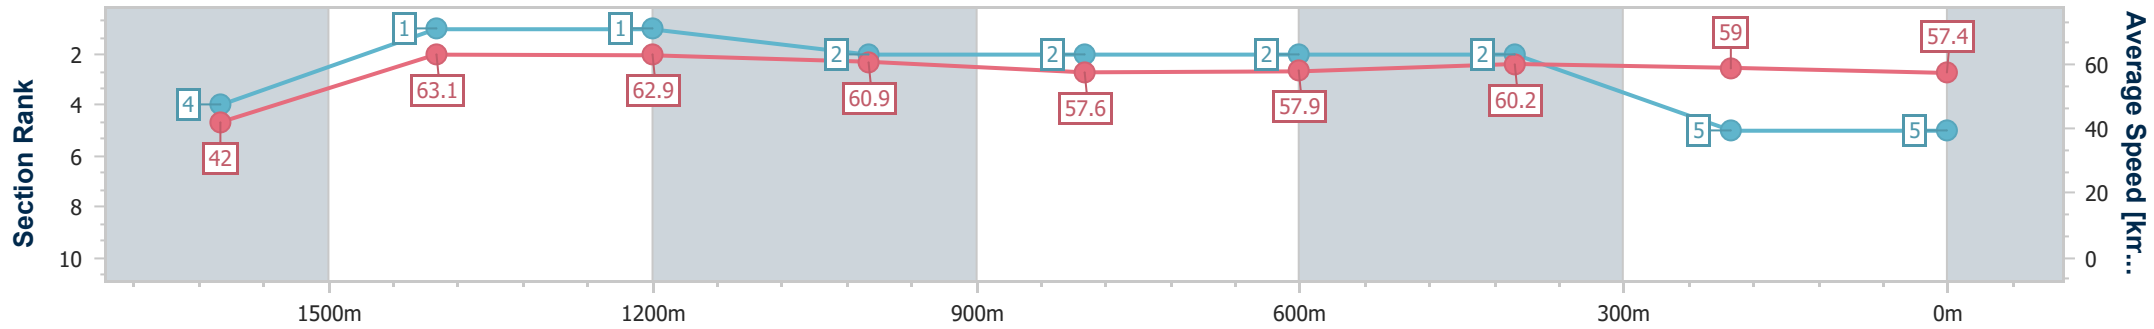

Ipswich QLD Professional

Race 3: SIRROMET Class 1 Handicap - 1710m

30 December 2022 - 14:44

Track Rating: Soft 5, Weather: Overcast, Rail Position: +10m Entire

Section	Overall	1600m	1400m	1200m	1000m	800m	600m	400m	200m
Section Times	1:45.68 [5] (0:09.44)	1:36.24 [4] (0:11.43)	1:24.81 [1] (0:11.43)	1:13.38 [1] (0:11.75)	1:01.63 [2] (0:12.46)	0:49.17 [2] (0:12.41)	0:36.76 [2] (0:11.98)	0:24.78 [2] (0:12.24)	0:12.54 [5] (0:12.54)
Average Speed [km/h]	42.0	63.1	62.9	60.9	57.6	57.9	60.2	59.0	57.4
Top Speed [km/h]	61.6	64.4	64.2	63.0	59.0	58.6	60.8	60.6	59.4
Avg. Dist. to Rail [m]	4.1	2.5	0.8	1.4	1.2	0.6	0.2	1.7	3.6
Avg. Stride Freq. [Hz]	2.2	2.3	2.3	2.3	2.2	2.2	2.3	2.3	2.2
Avg. Stride Length [m]	5.4	7.5	7.6	7.5	7.4	7.4	7.4	7.3	7.3