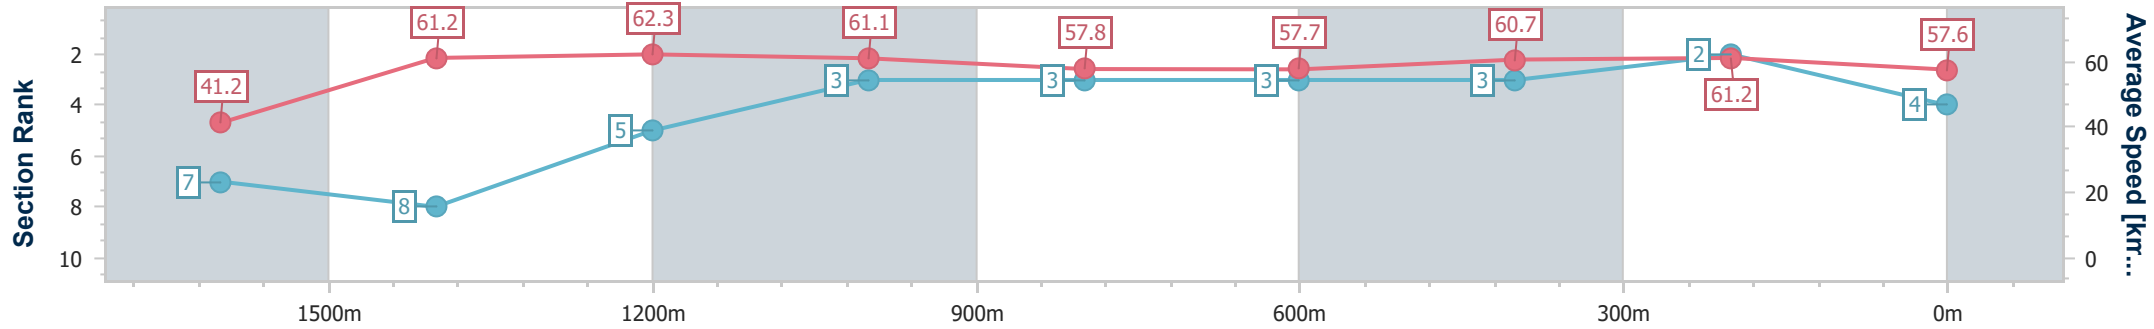

Ipswich QLD Professional

Race 3: SIRROMET Class 1 Handicap - 1710m

30 December 2022 - 14:44

Track Rating: Soft 5, Weather: Overcast, Rail Position: +10m Entire

Section	Overall	1600m	1400m	1200m	1000m	800m	600m	400m	200m
Section Times	1:45.17 [4] (0:09.60)	1:35.57 [7] (0:11.76)	1:23.81 [8] (0:11.29)	1:12.52 [5] (0:11.59)	1:00.93 [3] (0:12.40)	0:48.53 [3] (0:12.46)	0:36.07 [3] (0:11.83)	0:24.24 [3] (0:11.73)	0:12.51 [2] (0:12.51)
Average Speed [km/h]	41.2	61.2	62.3	61.1	57.8	57.7	60.7	61.2	57.6
Top Speed [km/h]	61.6	62.0	63.0	63.2	59.5	59.0	61.7	62.4	60.1
Avg. Dist. to Rail [m]	2.7	2.8	5.3	4.2	2.1	0.7	0.8	0.6	2.4
Avg. Stride Freq. [Hz]	2.2	2.3	2.3	2.2	2.2	2.2	2.3	2.3	2.2
Avg. Stride Length [m]	5.3	7.5	7.7	7.6	7.4	7.3	7.4	7.4	7.1

- [] Ranking at each section and finish
- .-.- No data available at this section
- NA No data available

Horse/Jockey Name	Star Smash
Final Rank	5
Fastest Section Time (Section)	0:09.44 (Overall)
Top Speed [km/h] (Section)	64.4 (1600m)
Race State	Finished