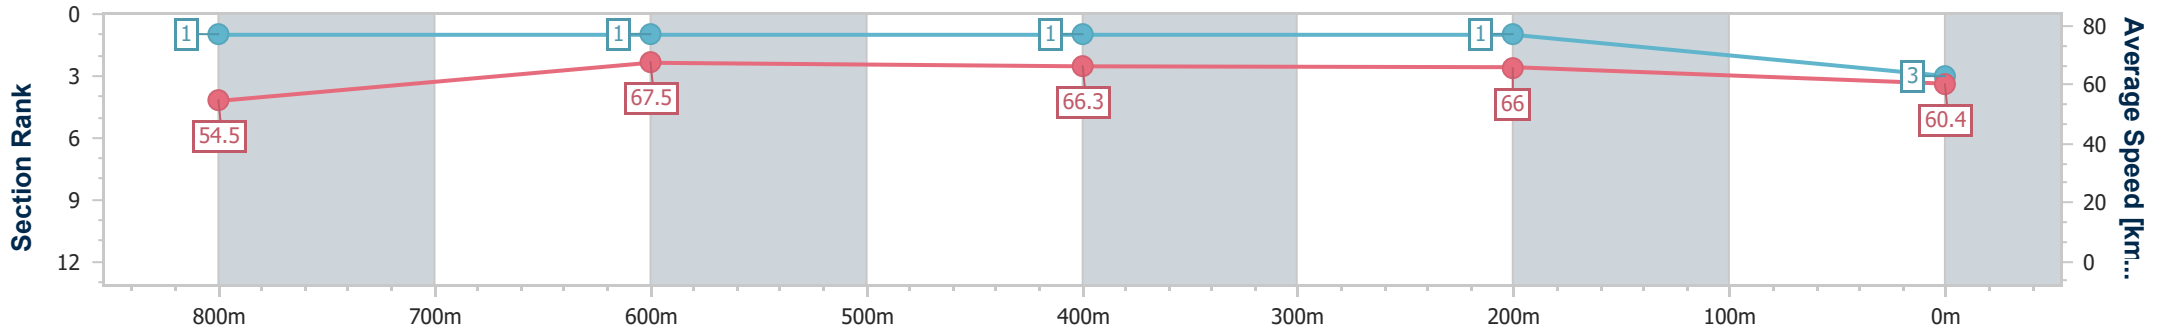

Horse/Jockey Name	Al Pal's Gal
Final Rank	3
Fastest Section Time (Section)	0:10.74 (800m)
Top Speed [km/h] (Section)	69.3 (Overall)
Race State	Finished

Eagle Farm QLD Professional
Race 6: XXXX DRY QTIS Three-Year-Old BENCHMARK 68
Handicap - 1000m
04 January 2023 - 16:28
Track Rating: Good 4, Weather: Fine, Rail Position: +9m Entire Course

BRISBANE
RACING CLUB

Section	Overall	800m	600m	400m	200m
Section Times	0:57.64 [3] (0:13.22)	0:44.42 [1] (0:10.74)	0:33.68 [1] (0:10.87)	0:22.81 [1] (0:10.90)	0:11.91 [1] (0:11.91)
Average Speed [km/h]	54.5	67.5	66.3	66.0	60.4
Top Speed [km/h]	69.3	69.0	68.3	68.2	66.6
Avg. Dist. to Rail [m]	1.1	1.6	0.3	0.3	0.3
Avg. Stride Freq. [Hz]	2.4	2.5	2.5	2.5	2.4
Avg. Stride Length [m]	6.3	7.6	7.4	7.2	7.1

- [ ] Ranking at each section and finish
- -.-.- No data available at this section
- NA No data available