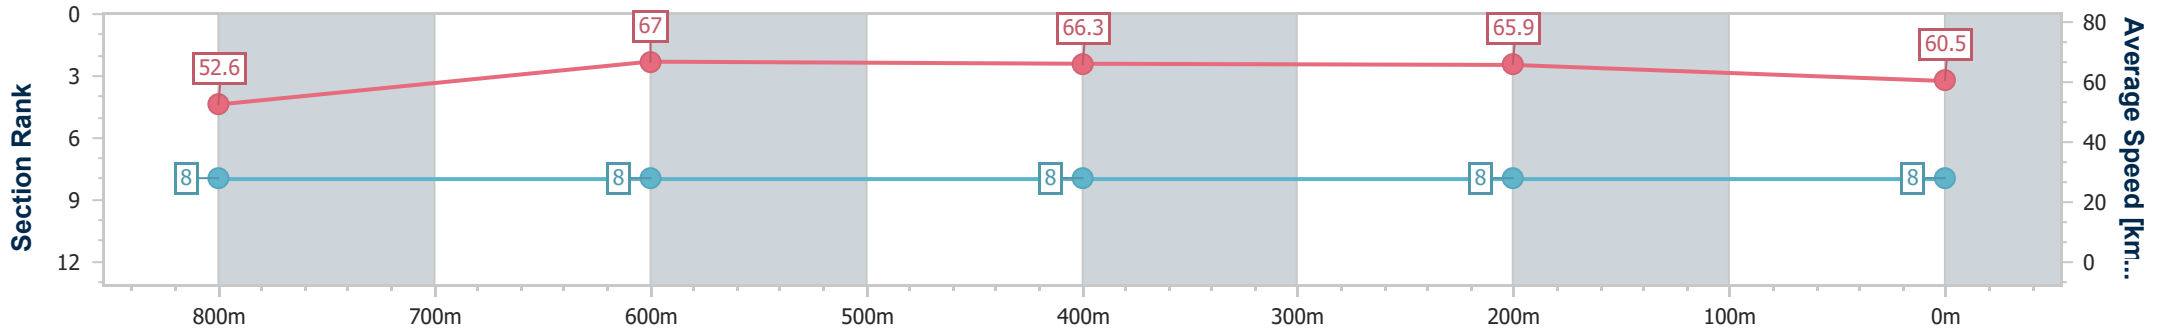

Horse/Jockey Name	Hubbub
Final Rank	8
Fastest Section Time (Section)	0:10.81 (800m)
Top Speed [km/h] (Section)	69.0 (800m)
Race State	Finished

Eagle Farm QLD Professional
Race 6: XXXX DRY QTIS Three-Year-Old BENCHMARK 68
Handicap - 1000m
04 January 2023 - 16:28
Track Rating: Good 4, Weather: Fine, Rail Position: +9m Entire Course

BRISBANE
RACING CLUB

Section	Overall	800m	600m	400m	200m
Section Times	0:58.37 [8] (0:13.83)	0:44.54 [8] (0:10.81)	0:33.73 [8] (0:10.91)	0:22.82 [8] (0:10.92)	0:11.90 [8] (0:11.90)
Average Speed [km/h]	52.6	67.0	66.3	65.9	60.5
Top Speed [km/h]	67.6	69.0	68.9	68.0	63.8
Avg. Dist. to Rail [m]	5.6	1.2	0.9	0.8	1.4
Avg. Stride Freq. [Hz]	2.4	2.5	2.6	2.6	2.5
Avg. Stride Length [m]	6.2	7.3	7.1	7.0	6.8

- [ ] Ranking at each section and finish
- -.-.- No data available at this section
- NA No data available