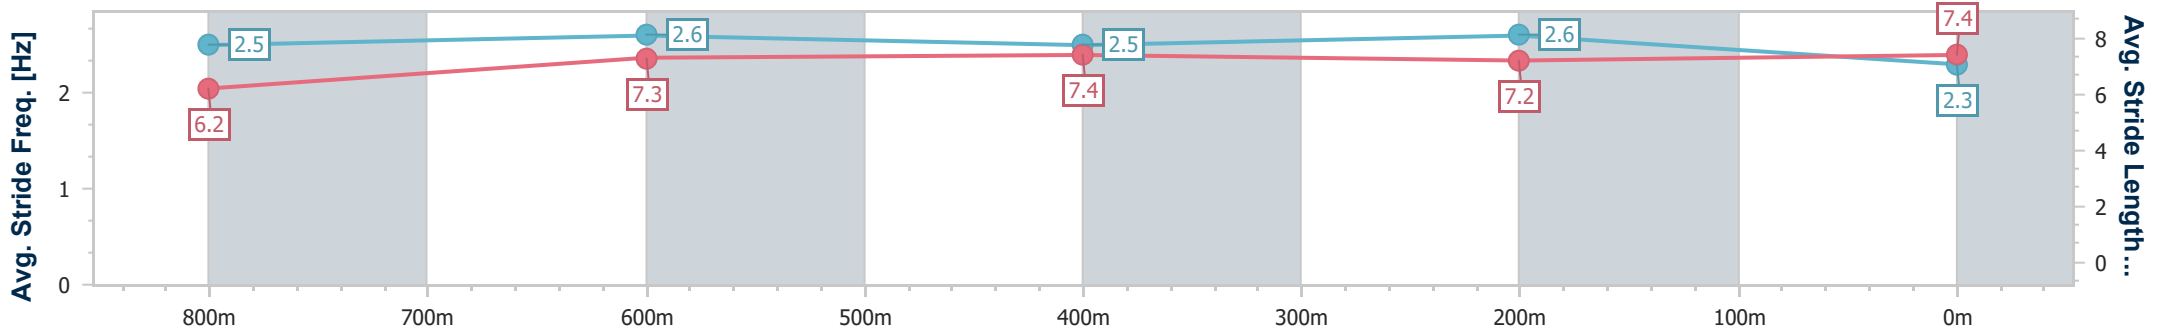

Horse/Jockey Name	Beast Mode
Final Rank	1
Fastest Section Time (Section)	0:10.73 (800m)
Top Speed [km/h] (Section)	70.0 (800m)
Race State	Finished

Eagle Farm QLD Professional
Race 6: XXXX DRY QTIS Three-Year-Old BENCHMARK 68
Handicap - 1000m
04 January 2023 - 16:28
Track Rating: Good 4, Weather: Fine, Rail Position: +9m Entire Course

BRISBANE
RACING CLUB

Section	Overall	800m	600m	400m	200m
Section Times	0:57.42 [1] (0:13.33)	0:44.09 [2] (0:10.73)	0:33.36 [2] (0:10.76)	0:22.60 [2] (0:10.76)	0:11.84 [2] (0:11.84)
Average Speed [km/h]	54.2	67.3	67.1	66.9	60.8
Top Speed [km/h]	68.5	70.0	68.4	68.3	64.0
Avg. Dist. to Rail [m]	2.7	0.6	0.7	1.8	2.8
Avg. Stride Freq. [Hz]	2.5	2.6	2.5	2.6	2.3
Avg. Stride Length [m]	6.2	7.3	7.4	7.2	7.4

- [ ] Ranking at each section and finish
- -.-.- No data available at this section
- NA No data available