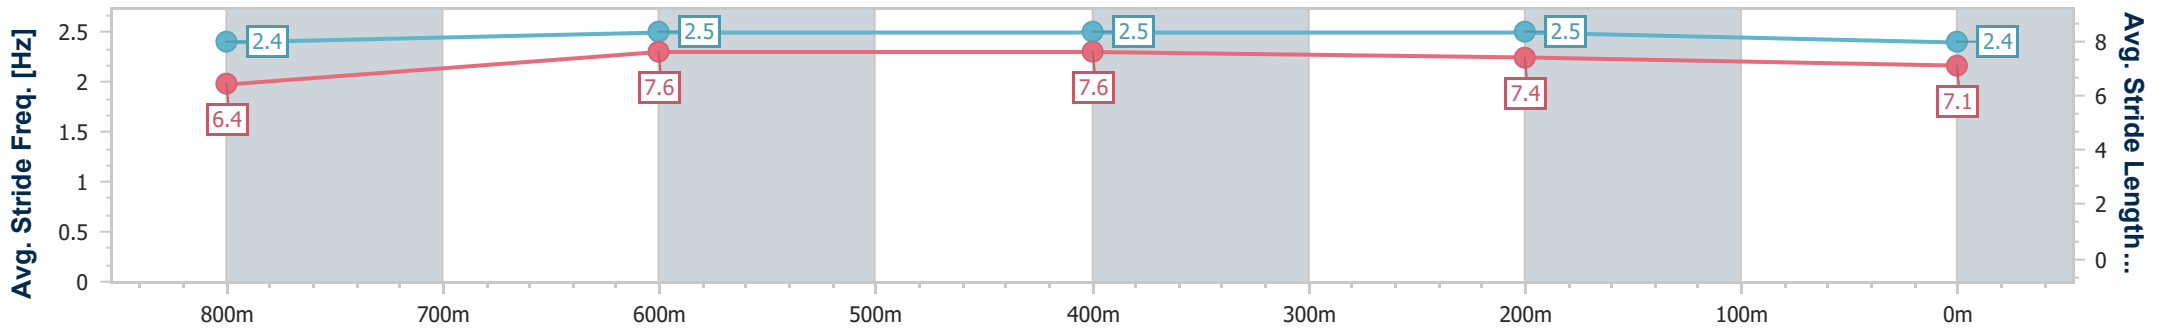

Horse/Jockey Name	Minks Star
Final Rank	5
Fastest Section Time (Section)	0:10.77 (600m)
Top Speed [km/h] (Section)	70.0 (Overall)
Race State	Finished

Eagle Farm QLD Professional
Race 6: XXXX DRY QTIS Three-Year-Old BENCHMARK 68
Handicap - 1000m
04 January 2023 - 16:28
Track Rating: Good 4, Weather: Fine, Rail Position: +9m Entire Course

BRISBANE
RACING CLUB

Section	Overall	800m	600m	400m	200m
Section Times	0:57.74 [5] (0:13.46)	0:44.28 [3] (0:10.78)	0:33.50 [5] (0:10.77)	0:22.73 [4] (0:10.86)	0:11.87 [4] (0:11.87)
Average Speed [km/h]	54.3	68.2	67.7	66.4	60.6
Top Speed [km/h]	70.0	69.2	69.3	68.2	63.8
Avg. Dist. to Rail [m]	5.6	4.4	3.0	4.3	5.9
Avg. Stride Freq. [Hz]	2.4	2.5	2.5	2.5	2.4
Avg. Stride Length [m]	6.4	7.6	7.6	7.4	7.1

- [ ] Ranking at each section and finish
- -.-.- No data available at this section
- NA No data available