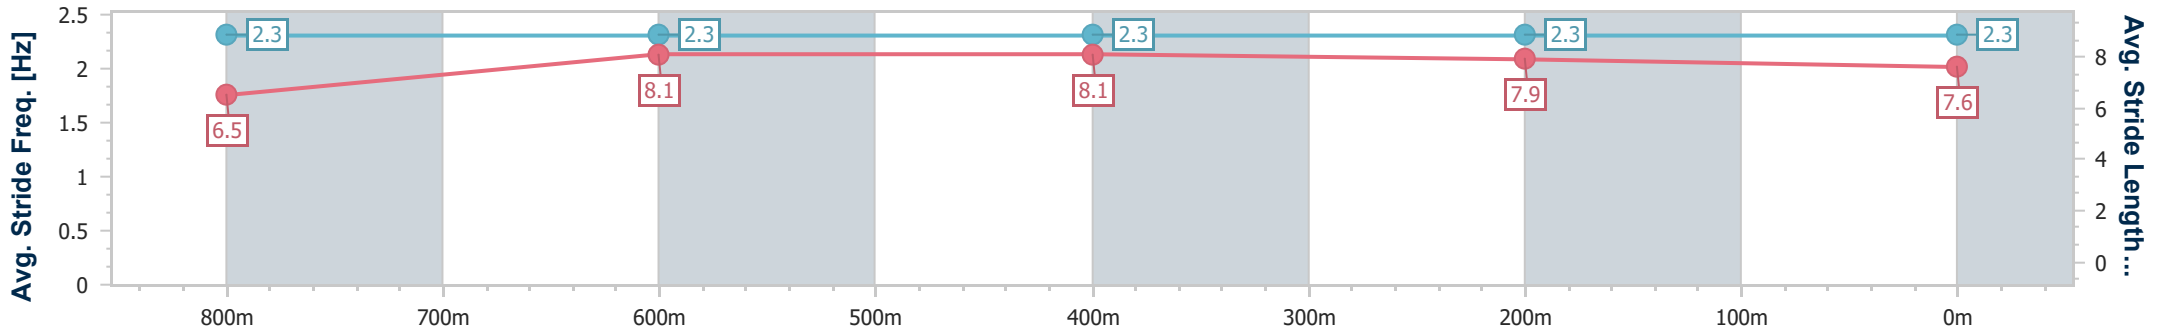

Horse/Jockey Name	Durnstein
Final Rank	2
Fastest Section Time (Section)	0:10.65 (800m)
Top Speed [km/h] (Section)	69.0 (Overall)
Race State	Finished

Eagle Farm QLD Professional
Race 6: XXXX DRY QTIS Three-Year-Old BENCHMARK 68
Handicap - 1000m
04 January 2023 - 16:28
Track Rating: Good 4, Weather: Fine, Rail Position: +9m Entire Course

BRISBANE
RACING CLUB

Section	Overall	800m	600m	400m	200m
Section Times	0:57.51 [2] (0:13.54)	0:43.97 [5] (0:10.65)	0:33.32 [3] (0:10.85)	0:22.47 [3] (0:10.82)	0:11.65 [3] (0:11.65)
Average Speed [km/h]	53.3	67.8	66.3	66.6	61.8
Top Speed [km/h]	69.0	69.0	67.7	67.7	65.5
Avg. Dist. to Rail [m]	1.2	0.6	0.4	1.8	3.5
Avg. Stride Freq. [Hz]	2.3	2.3	2.3	2.3	2.3
Avg. Stride Length [m]	6.5	8.1	8.1	7.9	7.6

- [ ] Ranking at each section and finish
- -.-.- No data available at this section
- NA No data available