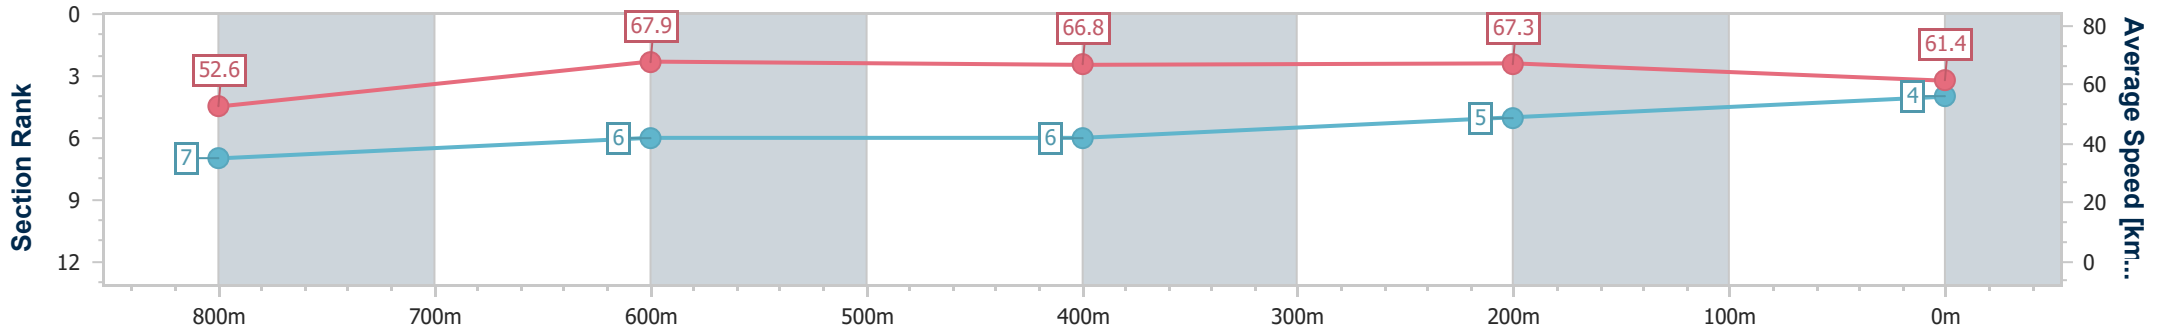

Horse/Jockey Name	Spanish Angels
Final Rank	4
Fastest Section Time (Section)	0:10.64 (800m)
Top Speed [km/h] (Section)	69.3 (Overall)
Race State	Finished

Eagle Farm QLD Professional
Race 6: XXXX DRY QTIS Three-Year-Old BENCHMARK 68
Handicap - 1000m
04 January 2023 - 16:28
Track Rating: Good 4, Weather: Fine, Rail Position: +9m Entire Course

BRISBANE
RACING CLUB

Section	Overall	800m	600m	400m	200m
Section Times	0:57.72 [4] (0:13.81)	0:43.91 [7] (0:10.64)	0:33.27 [6] (0:10.84)	0:22.43 [6] (0:10.69)	0:11.74 [5] (0:11.74)
Average Speed [km/h]	52.6	67.9	66.8	67.3	61.4
Top Speed [km/h]	69.3	68.9	68.2	69.1	65.9
Avg. Dist. to Rail [m]	3.6	0.9	1.2	3.1	4.4
Avg. Stride Freq. [Hz]	2.3	2.4	2.4	2.4	2.3
Avg. Stride Length [m]	6.4	7.8	7.7	7.6	7.3

- [ ] Ranking at each section and finish
- -.-.- No data available at this section
- NA No data available