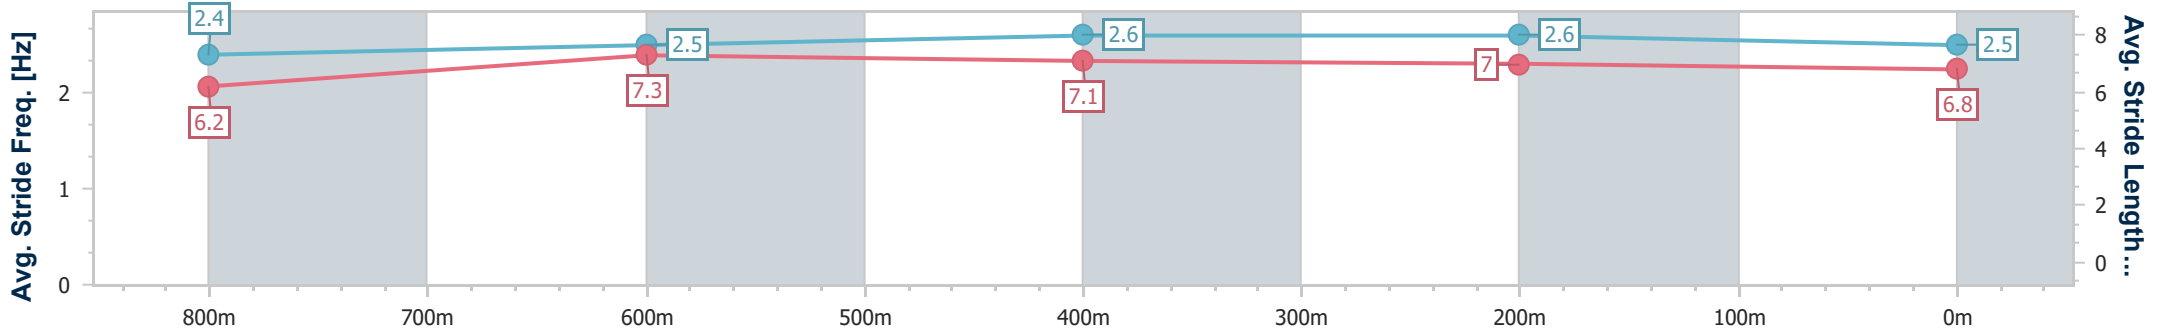

Horse/Jockey Name	Hubbub
Final Rank	8
Fastest Section Time (Section)	0:10.81 (800m)
Top Speed [km/h] (Section)	69.0 (800m)
Race State	Finished

Eagle Farm QLD Professional
Race 6: XXXX DRY QTIS Three-Year-Old BENCHMARK 68
Handicap - 1000m
04 January 2023 - 16:28
Track Rating: Good 4, Weather: Fine, Rail Position: +9m Entire Course

BRISBANE
RACING CLUB

Section	Overall	800m	600m	400m	200m
Section Times	0:58.37 [8] (0:13.83)	0:44.54 [8] (0:10.81)	0:33.73 [8] (0:10.91)	0:22.82 [8] (0:10.92)	0:11.90 [8] (0:11.90)
Average Speed [km/h]	52.6	67.0	66.3	65.9	60.5
Top Speed [km/h]	67.6	69.0	68.9	68.0	63.8
Avg. Dist. to Rail [m]	5.6	1.2	0.9	0.8	1.4
Avg. Stride Freq. [Hz]	2.4	2.5	2.6	2.6	2.5
Avg. Stride Length [m]	6.2	7.3	7.1	7.0	6.8

- [ ] Ranking at each section and finish
- -.-.- No data available at this section
- NA No data available