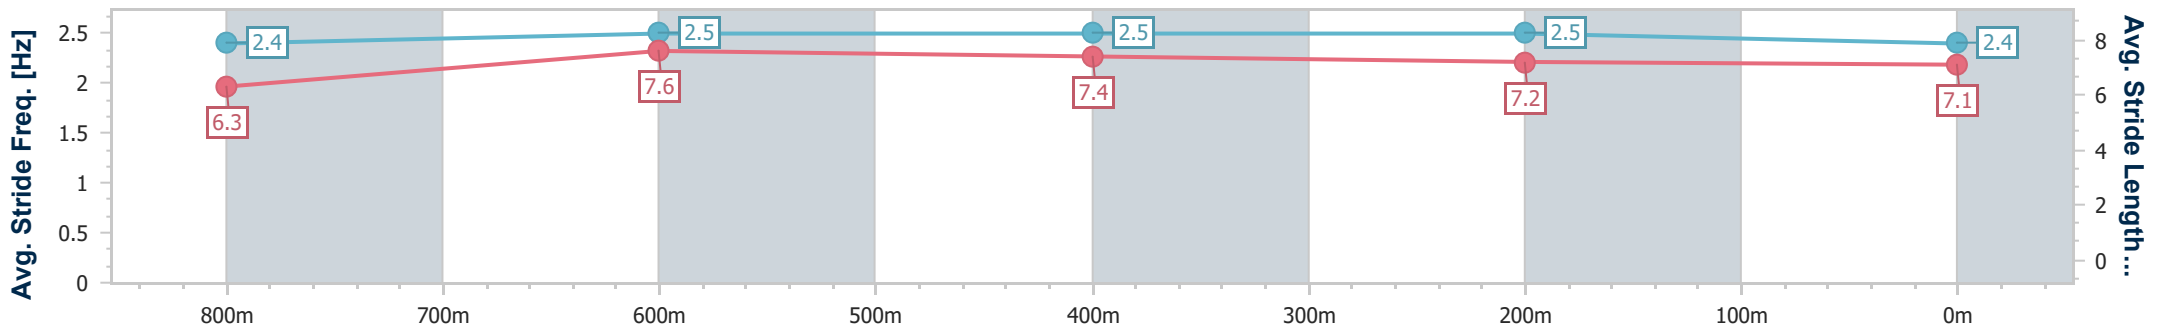

Horse/Jockey Name	Al Pal's Gal
Final Rank	3
Fastest Section Time (Section)	0:10.74 (800m)
Top Speed [km/h] (Section)	69.3 (Overall)
Race State	Finished

Eagle Farm QLD Professional
Race 6: XXXX DRY QTIS Three-Year-Old BENCHMARK 68
Handicap - 1000m
04 January 2023 - 16:28
Track Rating: Good 4, Weather: Fine, Rail Position: +9m Entire Course

BRISBANE
RACING CLUB

Section	Overall	800m	600m	400m	200m
Section Times	0:57.64 [3] (0:13.22)	0:44.42 [1] (0:10.74)	0:33.68 [1] (0:10.87)	0:22.81 [1] (0:10.90)	0:11.91 [1] (0:11.91)
Average Speed [km/h]	54.5	67.5	66.3	66.0	60.4
Top Speed [km/h]	69.3	69.0	68.3	68.2	66.6
Avg. Dist. to Rail [m]	1.1	1.6	0.3	0.3	0.3
Avg. Stride Freq. [Hz]	2.4	2.5	2.5	2.5	2.4
Avg. Stride Length [m]	6.3	7.6	7.4	7.2	7.1

- [ ] Ranking at each section and finish
- -.-.- No data available at this section
- NA No data available