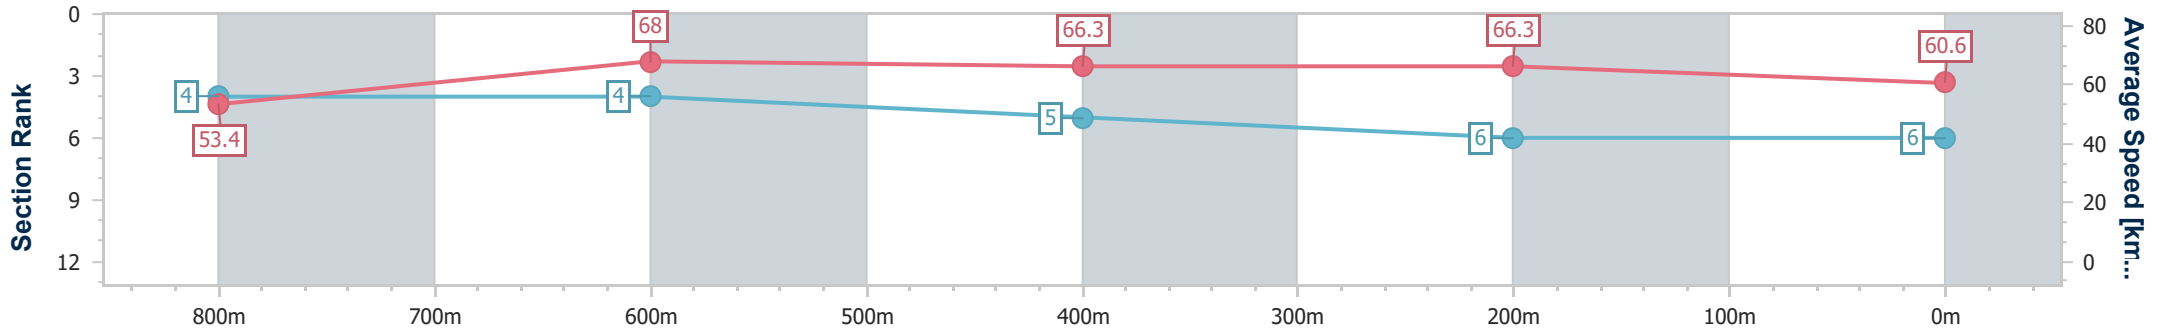

Horse/Jockey Name	Clover's Prince
Final Rank	6
Fastest Section Time (Section)	0:10.74 (800m)
Top Speed [km/h] (Section)	69.3 (800m)
Race State	Finished

Eagle Farm QLD Professional
Race 6: XXXX DRY QTIS Three-Year-Old BENCHMARK 68
Handicap - 1000m
04 January 2023 - 16:28
Track Rating: Good 4, Weather: Fine, Rail Position: +9m Entire Course

BRISBANE
RACING CLUB

Section	Overall	800m	600m	400m	200m
Section Times	0:57.99 [6] (0:13.55)	0:44.44 [4] (0:10.74)	0:33.70 [4] (0:10.96)	0:22.74 [5] (0:10.87)	0:11.87 [6] (0:11.87)
Average Speed [km/h]	53.4	68.0	66.3	66.3	60.6
Top Speed [km/h]	68.2	69.3	67.4	67.7	62.8
Avg. Dist. to Rail [m]	1.6	2.9	2.0	5.2	6.6
Avg. Stride Freq. [Hz]	2.4	2.5	2.4	2.5	2.4
Avg. Stride Length [m]	6.2	7.7	7.7	7.5	7.1

- [ ] Ranking at each section and finish
- -.-.- No data available at this section
- NA No data available