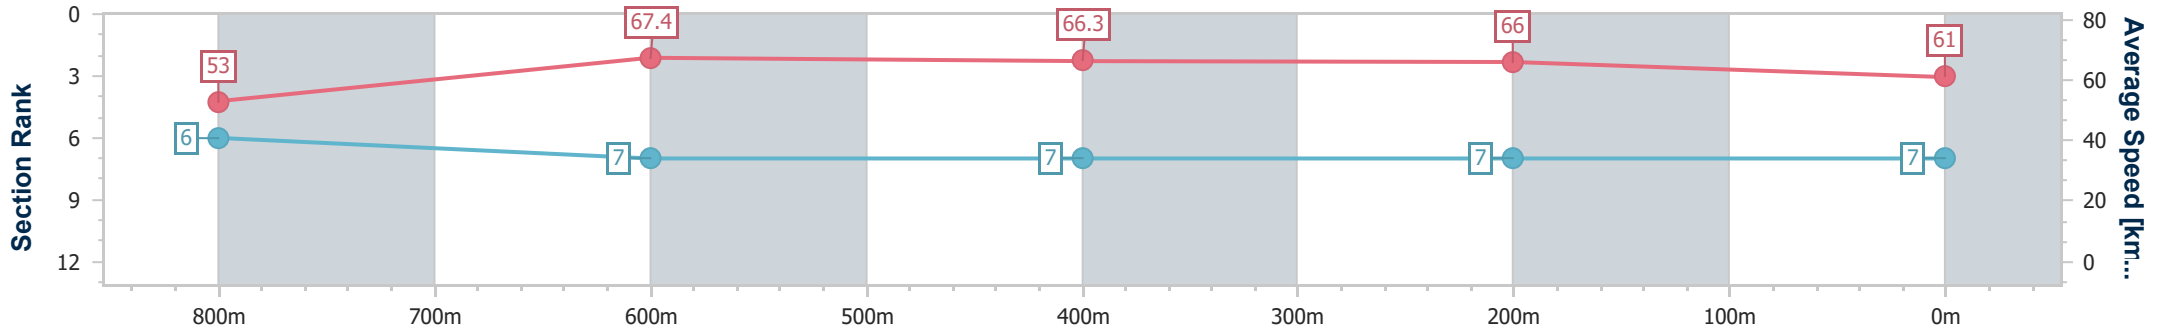

Horse/Jockey Name	Mishani Warfare
Final Rank	7
Fastest Section Time (Section)	0:10.79 (800m)
Top Speed [km/h] (Section)	68.1 (800m)
Race State	Finished

Eagle Farm QLD Professional
Race 6: XXXX DRY QTIS Three-Year-Old BENCHMARK 68
Handicap - 1000m
04 January 2023 - 16:28
Track Rating: Good 4, Weather: Fine, Rail Position: +9m Entire Course

BRISBANE
RACING CLUB

Section	Overall	800m	600m	400m	200m
Section Times	0:58.11 [7] (0:13.71)	0:44.40 [6] (0:10.79)	0:33.61 [7] (0:10.90)	0:22.71 [7] (0:10.90)	0:11.81 [7] (0:11.81)
Average Speed [km/h]	53.0	67.4	66.3	66.0	61.0
Top Speed [km/h]	66.7	68.1	67.2	67.4	63.6
Avg. Dist. to Rail [m]	2.9	2.4	1.0	4.9	8.1
Avg. Stride Freq. [Hz]	2.1	1.8	2.3	1.9	2.1
Avg. Stride Length [m]	7.0	10.6	8.0	9.6	8.2

- [ ] Ranking at each section and finish
- -.-.- No data available at this section
- NA No data available