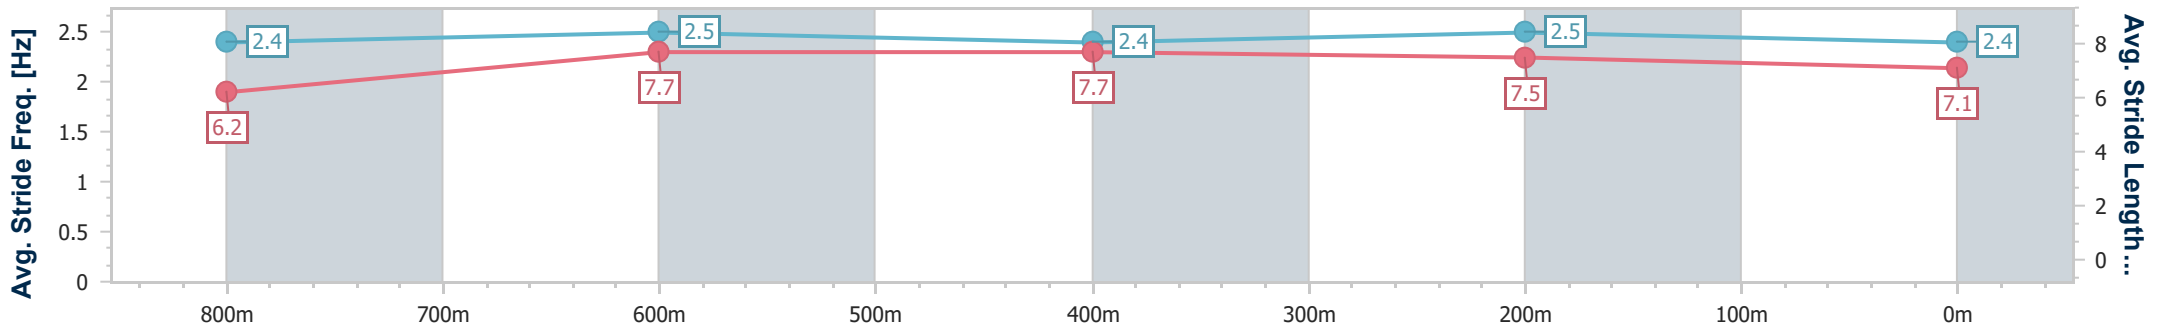

Horse/Jockey Name	Clover's Prince
Final Rank	6
Fastest Section Time (Section)	0:10.74 (800m)
Top Speed [km/h] (Section)	69.3 (800m)
Race State	Finished

Eagle Farm QLD Professional
Race 6: XXXX DRY QTIS Three-Year-Old BENCHMARK 68
Handicap - 1000m
04 January 2023 - 16:28
Track Rating: Good 4, Weather: Fine, Rail Position: +9m Entire Course

BRISBANE
RACING CLUB

Section	Overall	800m	600m	400m	200m
Section Times	0:57.99 [6] (0:13.55)	0:44.44 [4] (0:10.74)	0:33.70 [4] (0:10.96)	0:22.74 [5] (0:10.87)	0:11.87 [6] (0:11.87)
Average Speed [km/h]	53.4	68.0	66.3	66.3	60.6
Top Speed [km/h]	68.2	69.3	67.4	67.7	62.8
Avg. Dist. to Rail [m]	1.6	2.9	2.0	5.2	6.6
Avg. Stride Freq. [Hz]	2.4	2.5	2.4	2.5	2.4
Avg. Stride Length [m]	6.2	7.7	7.7	7.5	7.1

- [ ] Ranking at each section and finish
- -.-.- No data available at this section
- NA No data available