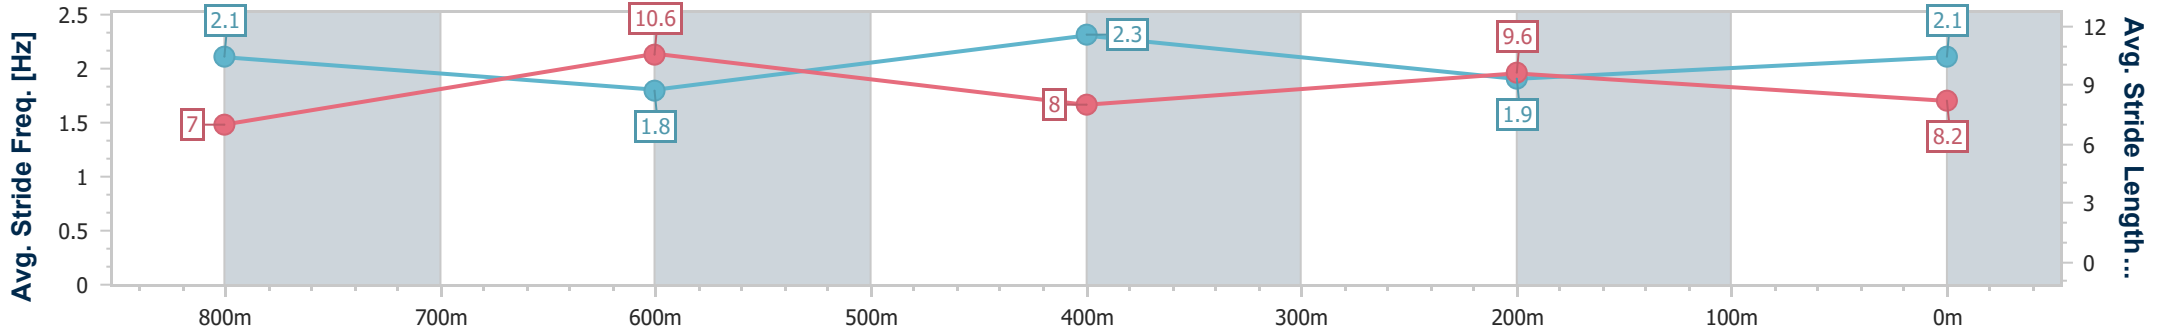

Horse/Jockey Name	Mishani Warfare
Final Rank	7
Fastest Section Time (Section)	0:10.79 (800m)
Top Speed [km/h] (Section)	68.1 (800m)
Race State	Finished

Eagle Farm QLD Professional
Race 6: XXXX DRY QTIS Three-Year-Old BENCHMARK 68
Handicap - 1000m
04 January 2023 - 16:28
Track Rating: Good 4, Weather: Fine, Rail Position: +9m Entire Course

BRISBANE
RACING CLUB

Section	Overall	800m	600m	400m	200m
Section Times	0:58.11 [7] (0:13.71)	0:44.40 [6] (0:10.79)	0:33.61 [7] (0:10.90)	0:22.71 [7] (0:10.90)	0:11.81 [7] (0:11.81)
Average Speed [km/h]	53.0	67.4	66.3	66.0	61.0
Top Speed [km/h]	66.7	68.1	67.2	67.4	63.6
Avg. Dist. to Rail [m]	2.9	2.4	1.0	4.9	8.1
Avg. Stride Freq. [Hz]	2.1	1.8	2.3	1.9	2.1
Avg. Stride Length [m]	7.0	10.6	8.0	9.6	8.2

- [ ] Ranking at each section and finish
- -.-.- No data available at this section
- NA No data available