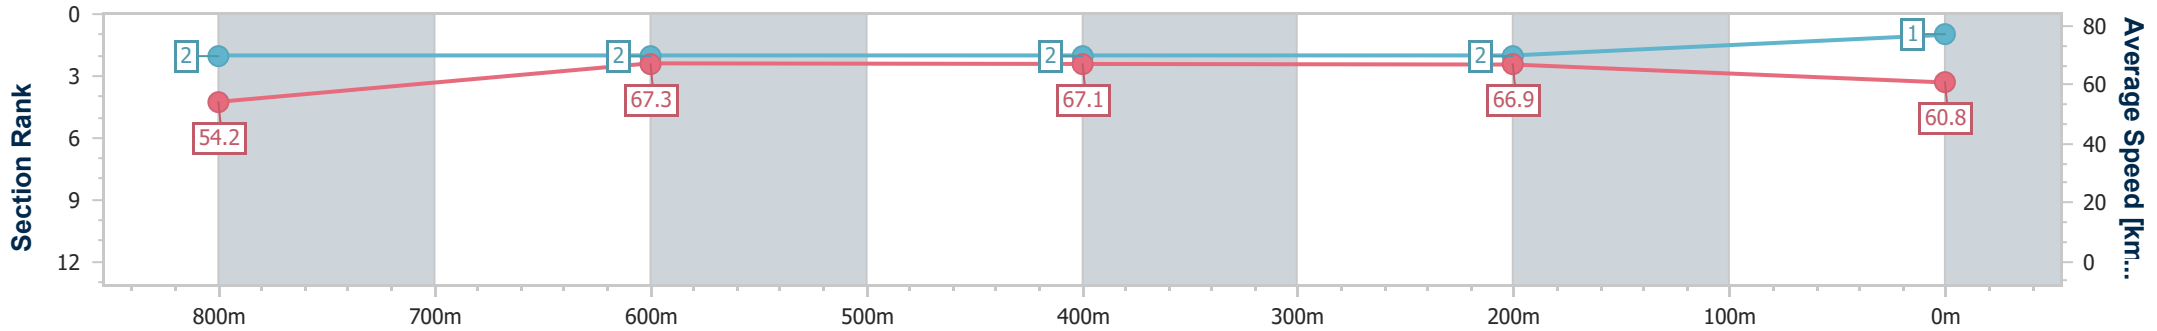

Horse/Jockey Name	Beast Mode
Final Rank	1
Fastest Section Time (Section)	0:10.73 (800m)
Top Speed [km/h] (Section)	70.0 (800m)
Race State	Finished

Eagle Farm QLD Professional
Race 6: XXXX DRY QTIS Three-Year-Old BENCHMARK 68
Handicap - 1000m
04 January 2023 - 16:28
Track Rating: Good 4, Weather: Fine, Rail Position: +9m Entire Course

BRISBANE
RACING CLUB

Section	Overall	800m	600m	400m	200m
Section Times	0:57.42 [1] (0:13.33)	0:44.09 [2] (0:10.73)	0:33.36 [2] (0:10.76)	0:22.60 [2] (0:10.76)	0:11.84 [2] (0:11.84)
Average Speed [km/h]	54.2	67.3	67.1	66.9	60.8
Top Speed [km/h]	68.5	70.0	68.4	68.3	64.0
Avg. Dist. to Rail [m]	2.7	0.6	0.7	1.8	2.8
Avg. Stride Freq. [Hz]	2.5	2.6	2.5	2.6	2.3
Avg. Stride Length [m]	6.2	7.3	7.4	7.2	7.4

- [ ] Ranking at each section and finish
- -.-.- No data available at this section
- NA No data available