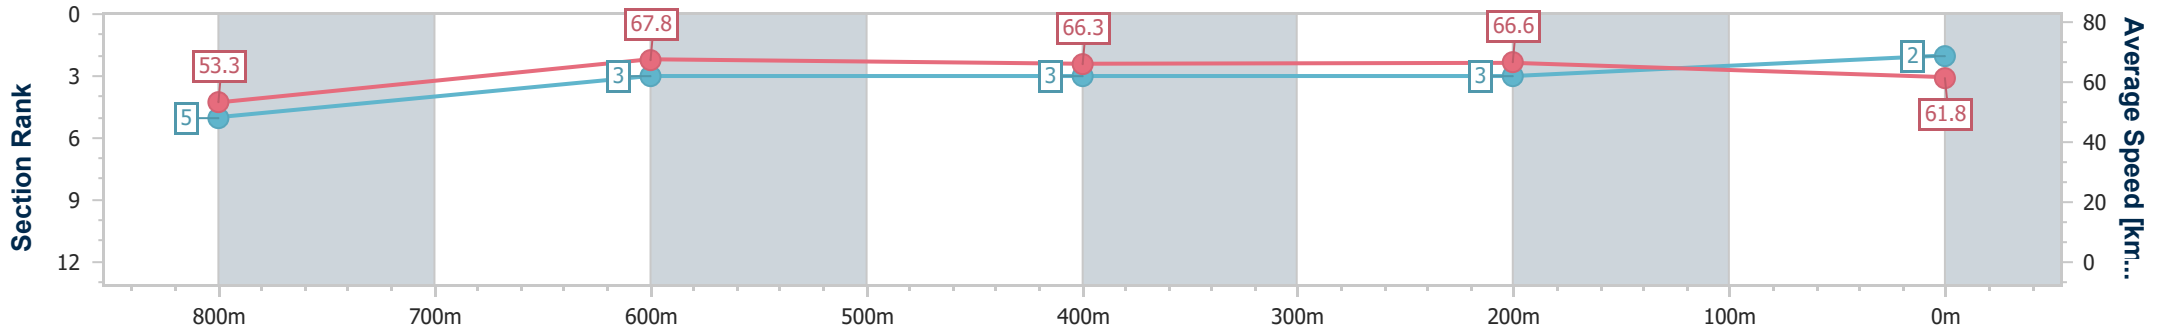

Horse/Jockey Name	Durnstein
Final Rank	2
Fastest Section Time (Section)	0:10.65 (800m)
Top Speed [km/h] (Section)	69.0 (Overall)
Race State	Finished

Eagle Farm QLD Professional
Race 6: XXXX DRY QTIS Three-Year-Old BENCHMARK 68
Handicap - 1000m
04 January 2023 - 16:28
Track Rating: Good 4, Weather: Fine, Rail Position: +9m Entire Course

BRISBANE
RACING CLUB

Section	Overall	800m	600m	400m	200m
Section Times	0:57.51 [2] (0:13.54)	0:43.97 [5] (0:10.65)	0:33.32 [3] (0:10.85)	0:22.47 [3] (0:10.82)	0:11.65 [3] (0:11.65)
Average Speed [km/h]	53.3	67.8	66.3	66.6	61.8
Top Speed [km/h]	69.0	69.0	67.7	67.7	65.5
Avg. Dist. to Rail [m]	1.2	0.6	0.4	1.8	3.5
Avg. Stride Freq. [Hz]	2.3	2.3	2.3	2.3	2.3
Avg. Stride Length [m]	6.5	8.1	8.1	7.9	7.6

- [ ] Ranking at each section and finish
- -.-.- No data available at this section
- NA No data available