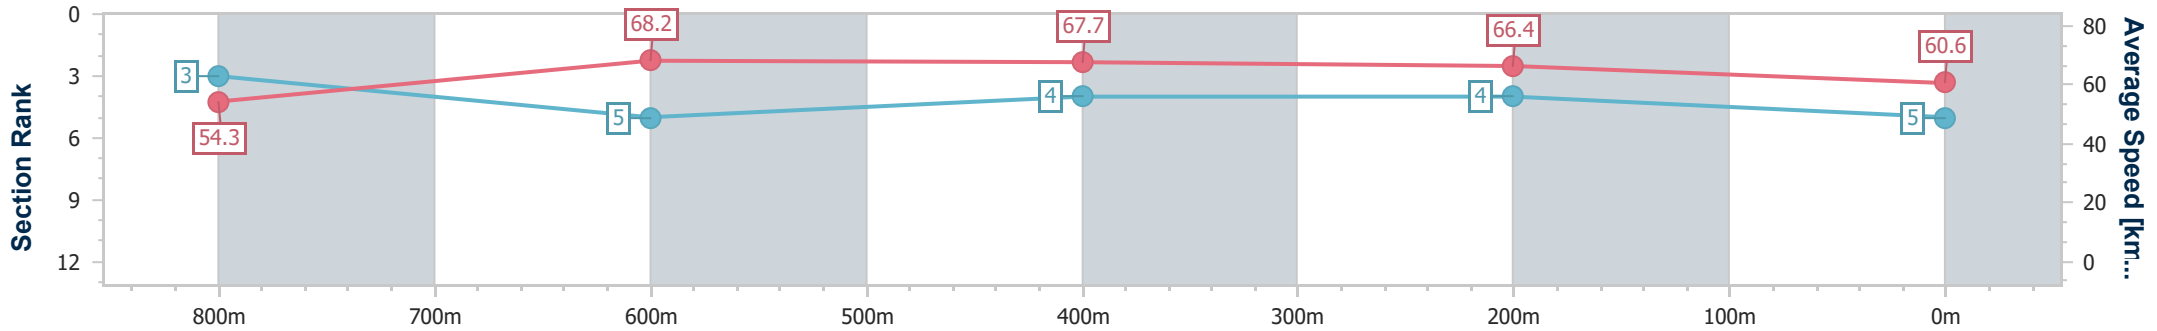

Horse/Jockey Name	Minks Star
Final Rank	5
Fastest Section Time (Section)	0:10.77 (600m)
Top Speed [km/h] (Section)	70.0 (Overall)
Race State	Finished

Eagle Farm QLD Professional
Race 6: XXXX DRY QTIS Three-Year-Old BENCHMARK 68
Handicap - 1000m
04 January 2023 - 16:28
Track Rating: Good 4, Weather: Fine, Rail Position: +9m Entire Course

BRISBANE
RACING CLUB

Section	Overall	800m	600m	400m	200m
Section Times	0:57.74 [5] (0:13.46)	0:44.28 [3] (0:10.78)	0:33.50 [5] (0:10.77)	0:22.73 [4] (0:10.86)	0:11.87 [4] (0:11.87)
Average Speed [km/h]	54.3	68.2	67.7	66.4	60.6
Top Speed [km/h]	70.0	69.2	69.3	68.2	63.8
Avg. Dist. to Rail [m]	5.6	4.4	3.0	4.3	5.9
Avg. Stride Freq. [Hz]	2.4	2.5	2.5	2.5	2.4
Avg. Stride Length [m]	6.4	7.6	7.6	7.4	7.1

- [ ] Ranking at each section and finish
- -.-.- No data available at this section
- NA No data available