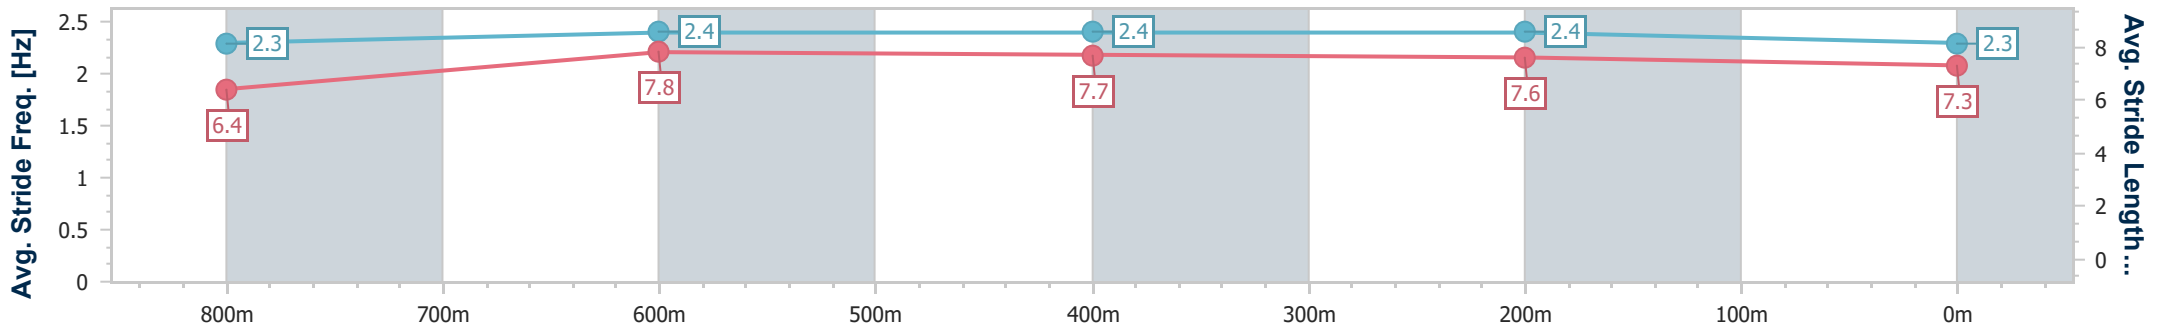

Horse/Jockey Name	Spanish Angels
Final Rank	4
Fastest Section Time (Section)	0:10.64 (800m)
Top Speed [km/h] (Section)	69.3 (Overall)
Race State	Finished

Eagle Farm QLD Professional
Race 6: XXXX DRY QTIS Three-Year-Old BENCHMARK 68
Handicap - 1000m
04 January 2023 - 16:28
Track Rating: Good 4, Weather: Fine, Rail Position: +9m Entire Course

BRISBANE
RACING CLUB

Section	Overall	800m	600m	400m	200m
Section Times	0:57.72 [4] (0:13.81)	0:43.91 [7] (0:10.64)	0:33.27 [6] (0:10.84)	0:22.43 [6] (0:10.69)	0:11.74 [5] (0:11.74)
Average Speed [km/h]	52.6	67.9	66.8	67.3	61.4
Top Speed [km/h]	69.3	68.9	68.2	69.1	65.9
Avg. Dist. to Rail [m]	3.6	0.9	1.2	3.1	4.4
Avg. Stride Freq. [Hz]	2.3	2.4	2.4	2.4	2.3
Avg. Stride Length [m]	6.4	7.8	7.7	7.6	7.3

- [ ] Ranking at each section and finish
- -.-.- No data available at this section
- NA No data available