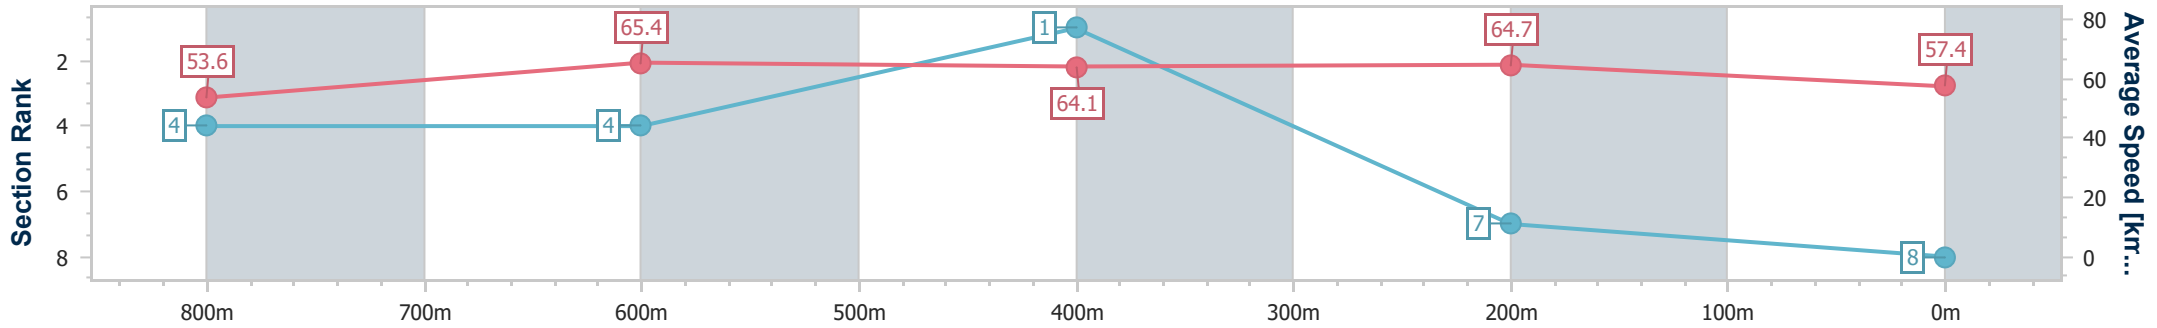

Sunshine Coast QLD Professional

Race 1: DOUBLE R GROUP BENCHMARK 58 Handicap - 1000m

08 January 2023 - 13:00

Track Rating: Good 4, Weather: Fine, Rail Position: +5m Entire

Section	Overall	800m	600m	400m	200m
Section Times	0:59.51 [8] (0:13.47)	0:46.04 [4] (0:11.11)	0:34.93 [4] (0:11.27)	0:23.66 [1] (0:11.11)	0:12.55 [7] (0:12.55)
Average Speed [km/h]	53.6	65.4	64.1	64.7	57.4
Top Speed [km/h]	68.7	69.4	66.6	67.3	61.4
Avg. Dist. to Rail [m]	6.4	3.1	0.9	1.3	2.9
Avg. Stride Freq. [Hz]	2.5	2.6	2.5	2.6	2.4
Avg. Stride Length [m]	5.9	7.1	7.1	7.0	6.7

- [] Ranking at each section and finish
- .-.- No data available at this section
- NA No data available