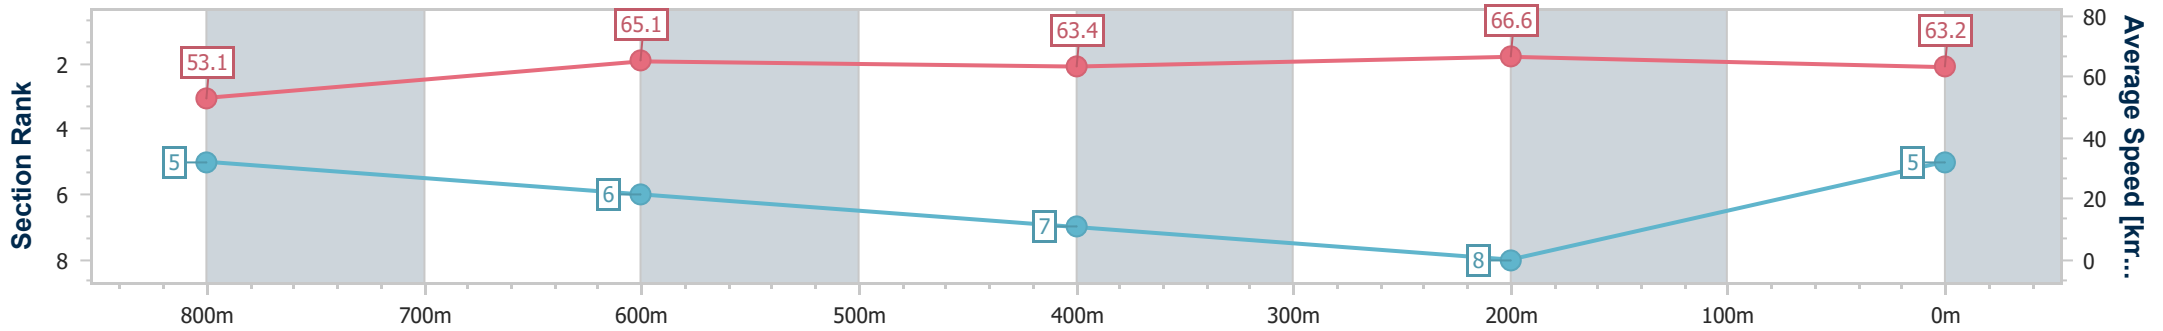

Sunshine Coast QLD Professional

Race 1: DOUBLE R GROUP BENCHMARK 58 Handicap - 1000m

08 January 2023 - 13:00

Track Rating: Good 4, Weather: Fine, Rail Position: +5m Entire

Section	Overall	800m	600m	400m	200m
Section Times	0:58.39 [5] (0:13.54)	0:44.85 [5] (0:11.22)	0:33.63 [6] (0:11.42)	0:22.21 [7] (0:10.82)	0:11.39 [8] (0:11.39)
Average Speed [km/h]	53.1	65.1	63.4	66.6	63.2
Top Speed [km/h]	67.6	67.5	65.2	68.0	65.7
Avg. Dist. to Rail [m]	2.3	3.1	1.2	0.7	0.6
Avg. Stride Freq. [Hz]	2.2	2.3	2.3	2.4	2.3
Avg. Stride Length [m]	6.6	7.9	7.7	7.8	7.6

- [] Ranking at each section and finish
- .-.- No data available at this section
- NA No data available

Horse/Jockey Name	Exlover
Final Rank	6
Fastest Section Time (Section)	0:10.60 (400m)
Top Speed [km/h] (Section)	69.4 (400m)
Race State	Finished