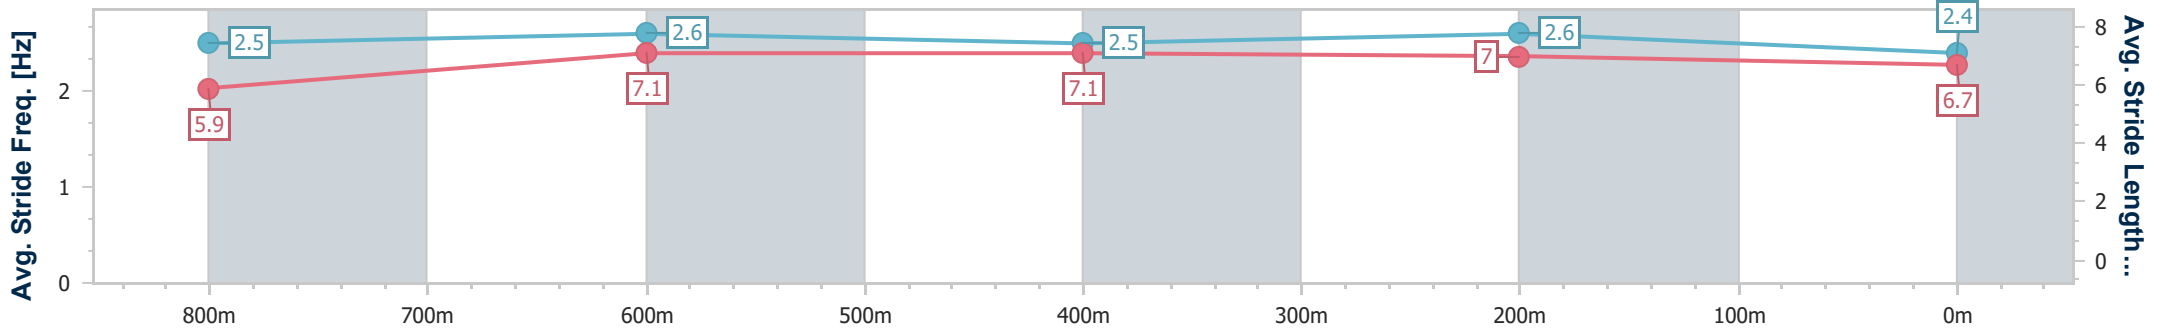

08 January 2023 - 13:00

Track Rating: Good 4, Weather: Fine, Rail Position: +5m Entire

Section	Overall	800m	600m	400m	200m
Section Times	0:59.08 [7] (0:13.25)	0:45.83 [1] (0:11.14)	0:34.69 [2] (0:11.47)	0:23.22 [2] (0:11.10)	0:12.12 [6] (0:12.12)
Average Speed [km/h]	54.5	65.2	63.2	64.9	59.4
Top Speed [km/h]	67.3	67.6	66.2	66.3	62.3
Avg. Dist. to Rail [m]	8.6	3.0	1.3	0.7	1.3
Avg. Stride Freq. [Hz]	2.2	2.5	2.4	2.5	2.4
Avg. Stride Length [m]	7.0	7.4	7.2	7.1	6.9

Sunshine Coast QLD Professional

Race 1: DOUBLE R GROUP BENCHMARK 58 Handicap - 1000m

08 January 2023 - 13:00

Track Rating: Good 4, Weather: Fine, Rail Position: +5m Entire

Section	Overall	800m	600m	400m	200m
Section Times	0:59.51 [8] (0:13.47)	0:46.04 [4] (0:11.11)	0:34.93 [4] (0:11.27)	0:23.66 [1] (0:11.11)	0:12.55 [7] (0:12.55)
Average Speed [km/h]	53.6	65.4	64.1	64.7	57.4
Top Speed [km/h]	68.7	69.4	66.6	67.3	61.4
Avg. Dist. to Rail [m]	6.4	3.1	0.9	1.3	2.9
Avg. Stride Freq. [Hz]	2.5	2.6	2.5	2.6	2.4
Avg. Stride Length [m]	5.9	7.1	7.1	7.0	6.7

- [] Ranking at each section and finish
- .-.- No data available at this section
- NA No data available