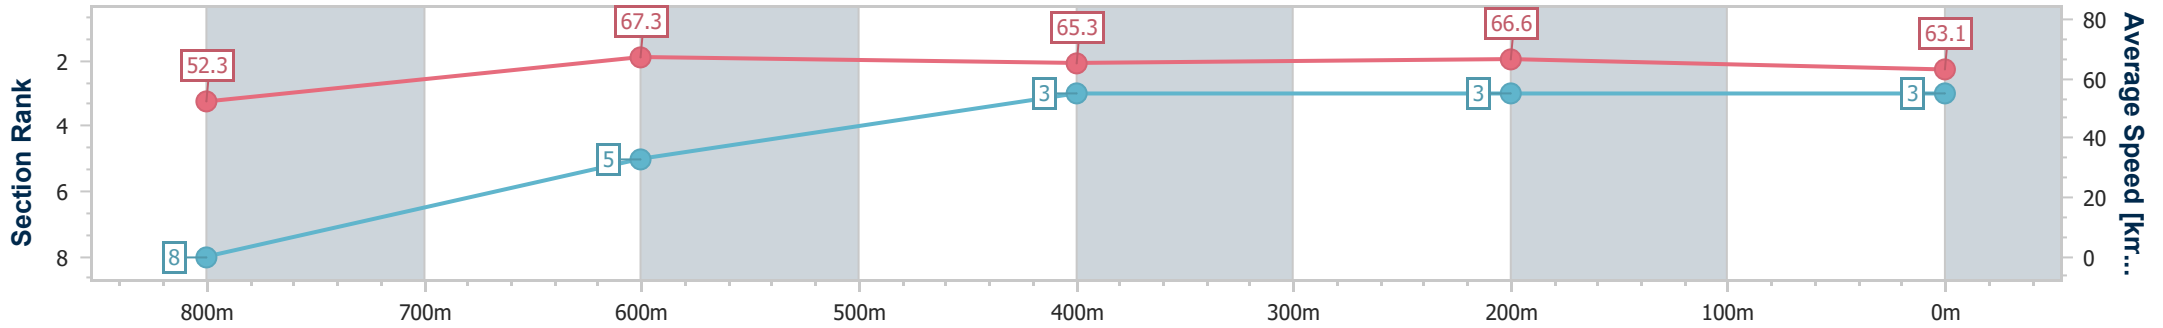

Sunshine Coast QLD Professional

Race 1: DOUBLE R GROUP BENCHMARK 58 Handicap - 1000m

08 January 2023 - 13:00

Track Rating: Good 4, Weather: Fine, Rail Position: +5m Entire

Section	Overall	800m	600m	400m	200m
Section Times	0:58.11 [3] (0:13.79)	0:44.32 [8] (0:10.85)	0:33.47 [5] (0:11.24)	0:22.23 [3] (0:10.82)	0:11.41 [3] (0:11.41)
Average Speed [km/h]	52.3	67.3	65.3	66.6	63.1
Top Speed [km/h]	67.9	69.2	66.7	67.4	65.2
Avg. Dist. to Rail [m]	4.2	3.9	3.5	6.2	5.7
Avg. Stride Freq. [Hz]	2.3	2.4	2.3	2.4	2.3
Avg. Stride Length [m]	6.4	7.9	7.8	7.8	7.5