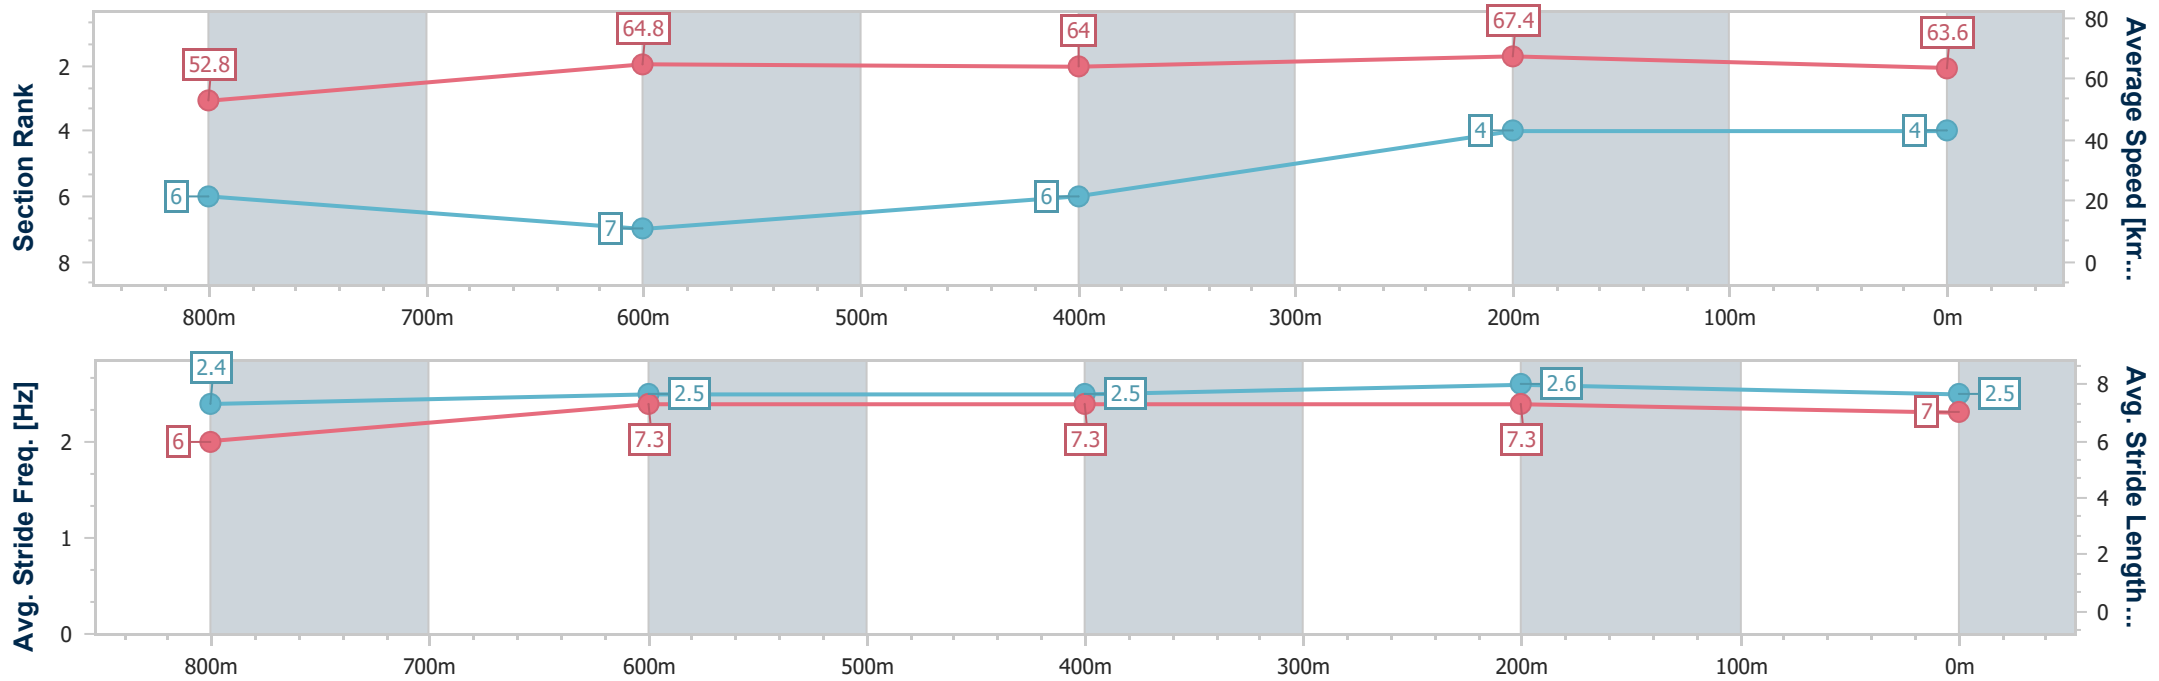

Sunshine Coast QLD Professional

Race 1: DOUBLE R GROUP BENCHMARK 58 Handicap - 1000m

08 January 2023 - 13:00

Track Rating: Good 4, Weather: Fine, Rail Position: +5m Entire

Section	Overall	800m	600m	400m	200m
Section Times	0:58.15 [4] (0:13.65)	0:44.50 [6] (0:11.22)	0:33.28 [7] (0:11.31)	0:21.97 [6] (0:10.68)	0:11.29 [4] (0:11.29)
Average Speed [km/h]	52.8	64.8	64.0	67.4	63.6
Top Speed [km/h]	66.0	67.8	66.8	67.9	67.0
Avg. Dist. to Rail [m]	3.6	2.4	0.8	2.5	2.6
Avg. Stride Freq. [Hz]	2.4	2.5	2.5	2.6	2.5
Avg. Stride Length [m]	6.0	7.3	7.3	7.3	7.0