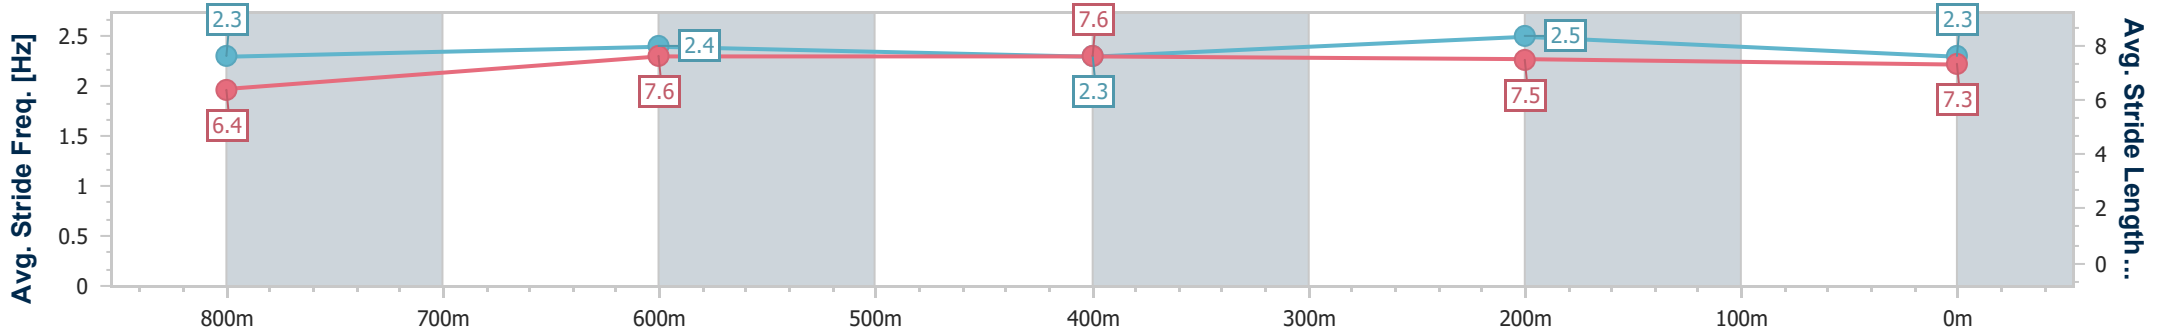

- [] Ranking at each section and finish
- .-.- No data available at this section
- NA No data available

Horse/Jockey Name	Exlover
Final Rank	6
Fastest Section Time (Section)	0:10.60 (400m)
Top Speed [km/h] (Section)	69.4 (400m)
Race State	Finished

Sunshine Coast QLD Professional

Race 1: DOUBLE R GROUP BENCHMARK 58 Handicap - 1000m

08 January 2023 - 13:00

Track Rating: Good 4, Weather: Fine, Rail Position: +5m Entire

Section	Overall	800m	600m	400m	200m
Section Times	0:58.57 [6] (0:13.79)	0:44.78 [7] (0:11.16)	0:33.62 [8] (0:11.33)	0:22.29 [8] (0:10.60)	0:11.69 [5] (0:11.69)
Average Speed [km/h]	52.2	65.1	63.8	67.9	61.6
Top Speed [km/h]	66.2	66.8	66.6	69.4	66.3
Avg. Dist. to Rail [m]	2.7	2.2	0.9	4.5	5.6
Avg. Stride Freq. [Hz]	2.3	2.4	2.3	2.5	2.3
Avg. Stride Length [m]	6.4	7.6	7.6	7.5	7.3

- [] Ranking at each section and finish
- .-.- No data available at this section
- NA No data available

Horse/Jockey Name	Super Art
Final Rank	7
Fastest Section Time (Section)	0:11.10 (400m)
Top Speed [km/h] (Section)	67.6 (800m)
Race State	Finished

08 January 2023 - 13:00

Track Rating: Good 4, Weather: Fine, Rail Position: +5m Entire

Section	Overall	800m	600m	400m	200m
Section Times	0:59.08 [7] (0:13.25)	0:45.83 [1] (0:11.14)	0:34.69 [2] (0:11.47)	0:23.22 [2] (0:11.10)	0:12.12 [6] (0:12.12)
Average Speed [km/h]	54.5	65.2	63.2	64.9	59.4
Top Speed [km/h]	67.3	67.6	66.2	66.3	62.3
Avg. Dist. to Rail [m]	8.6	3.0	1.3	0.7	1.3
Avg. Stride Freq. [Hz]	2.2	2.5	2.4	2.5	2.4
Avg. Stride Length [m]	7.0	7.4	7.2	7.1	6.9