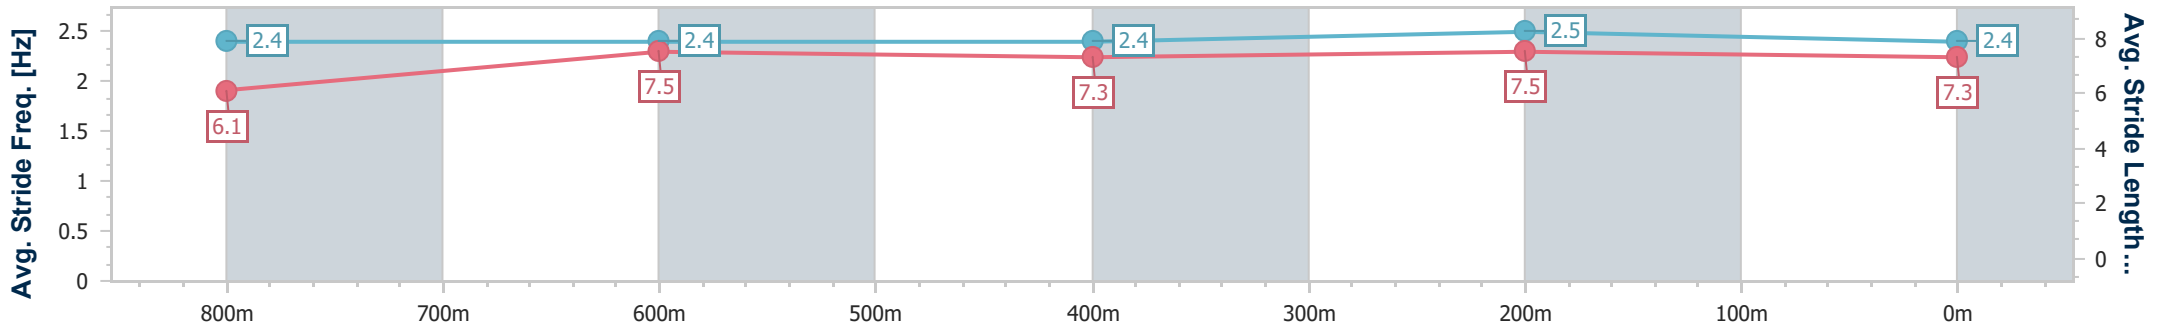

Sunshine Coast QLD Professional

Race 1: DOUBLE R GROUP BENCHMARK 58 Handicap - 1000m

08 January 2023 - 13:00

Track Rating: Good 4, Weather: Fine, Rail Position: +5m Entire

Section	Overall	800m	600m	400m	200m
Section Times	0:58.06 [2] (0:13.26)	0:44.80 [2] (0:11.07)	0:33.73 [1] (0:11.58)	0:22.15 [4] (0:10.75)	0:11.40 [1] (0:11.40)
Average Speed [km/h]	54.3	65.5	62.9	67.0	63.1
Top Speed [km/h]	67.7	67.5	65.2	67.9	65.8
Avg. Dist. to Rail [m]	6.2	1.9	2.2	1.6	2.1
Avg. Stride Freq. [Hz]	2.4	2.4	2.4	2.5	2.4
Avg. Stride Length [m]	6.1	7.5	7.3	7.5	7.3