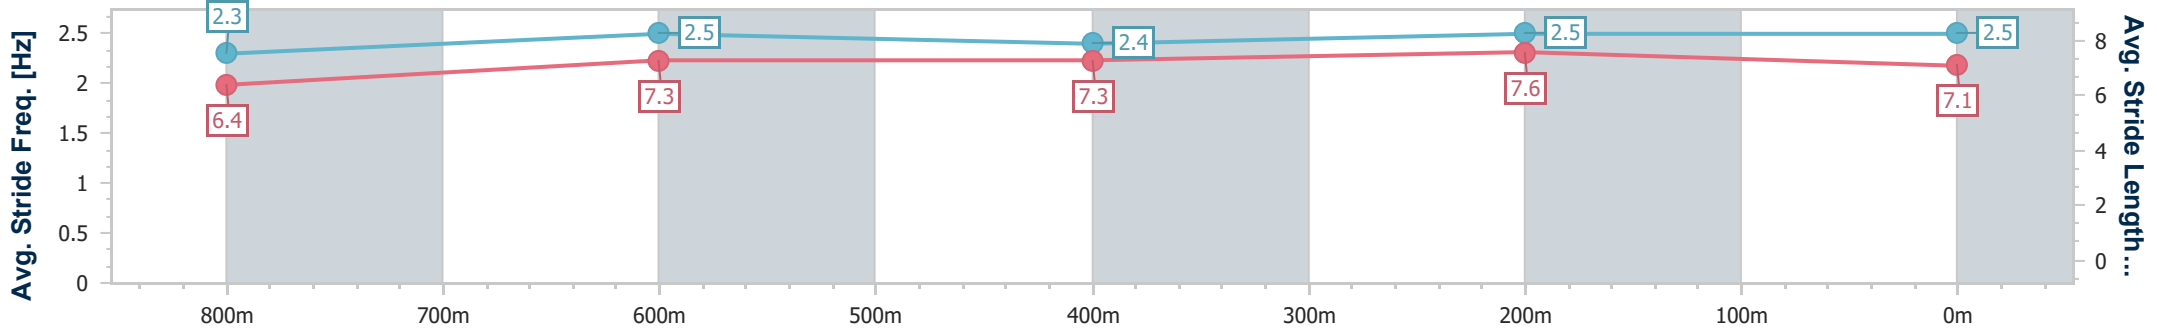

[] Ranking at each section and finish
 -:-:- No data available at this section
 NA No data available

SCN Saddle cloth number
 DNF Did not finish
 DNT Did not track

Horse/Jockey Name	Warriress
Final Rank	1
Fastest Section Time (Section)	0:10.78 (400m)
Top Speed [km/h] (Section)	67.9 (400m)
Race State	Finished

08 January 2023 - 13:00

Track Rating: Good 4, Weather: Fine, Rail Position: +5m Entire

Section	Overall	800m	600m	400m	200m
Section Times	0:57.95 [1] (0:13.39)	0:44.56 [3] (0:11.09)	0:33.47 [3] (0:11.44)	0:22.03 [5] (0:10.78)	0:11.25 [2] (0:11.25)
Average Speed [km/h]	53.8	65.2	63.3	66.8	64.0
Top Speed [km/h]	66.4	67.1	64.5	67.9	65.6
Avg. Dist. to Rail [m]	5.0	1.9	1.0	0.6	1.9
Avg. Stride Freq. [Hz]	2.3	2.5	2.4	2.5	2.5
Avg. Stride Length [m]	6.4	7.3	7.3	7.6	7.1