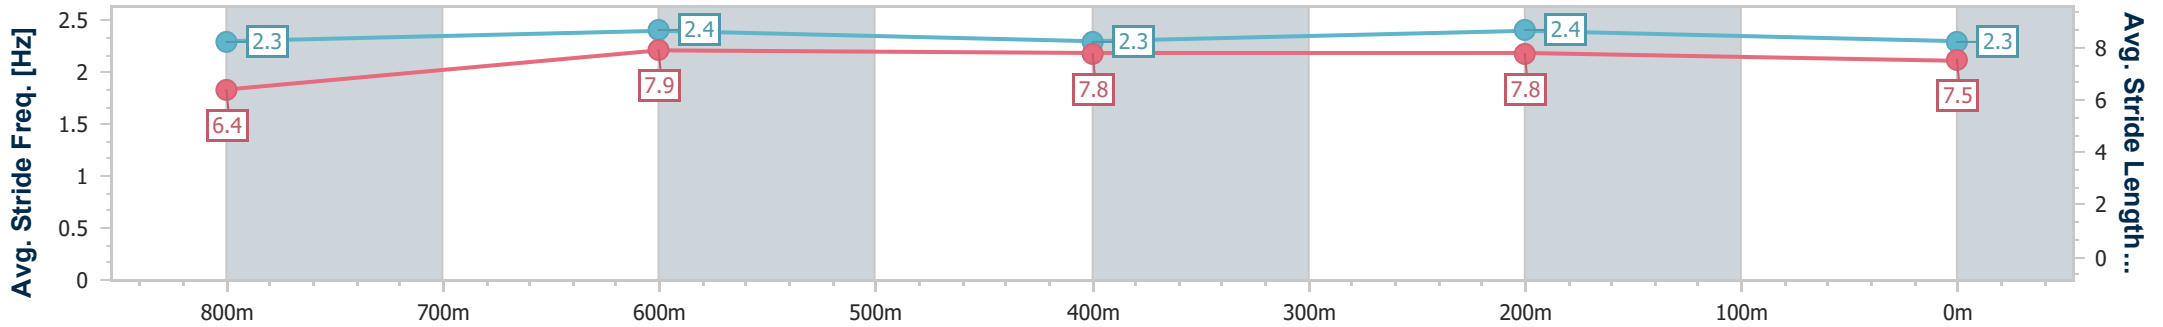

Sunshine Coast QLD Professional

Race 1: DOUBLE R GROUP BENCHMARK 58 Handicap - 1000m

08 January 2023 - 13:00

Track Rating: Good 4, Weather: Fine, Rail Position: +5m Entire

Section	Overall	800m	600m	400m	200m
Section Times	0:58.11 [3] (0:13.79)	0:44.32 [8] (0:10.85)	0:33.47 [5] (0:11.24)	0:22.23 [3] (0:10.82)	0:11.41 [3] (0:11.41)
Average Speed [km/h]	52.3	67.3	65.3	66.6	63.1
Top Speed [km/h]	67.9	69.2	66.7	67.4	65.2
Avg. Dist. to Rail [m]	4.2	3.9	3.5	6.2	5.7
Avg. Stride Freq. [Hz]	2.3	2.4	2.3	2.4	2.3
Avg. Stride Length [m]	6.4	7.9	7.8	7.8	7.5