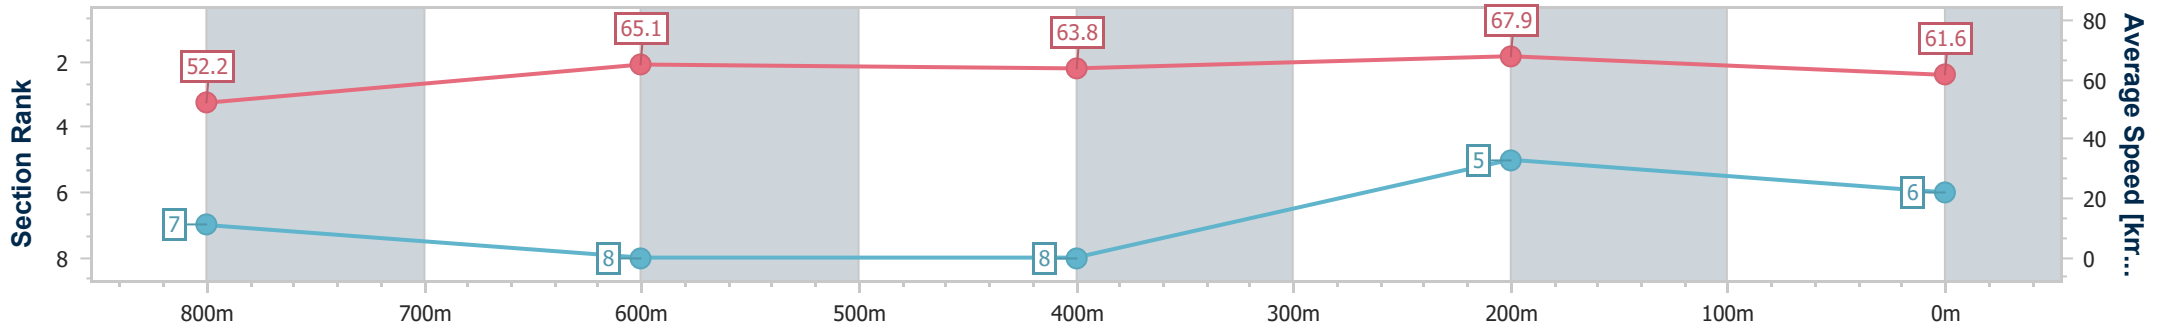

- [] Ranking at each section and finish
- .-.- No data available at this section
- NA No data available

Horse/Jockey Name	Exlover
Final Rank	6
Fastest Section Time (Section)	0:10.60 (400m)
Top Speed [km/h] (Section)	69.4 (400m)
Race State	Finished

Sunshine Coast QLD Professional

Race 1: DOUBLE R GROUP BENCHMARK 58 Handicap - 1000m

08 January 2023 - 13:00

Track Rating: Good 4, Weather: Fine, Rail Position: +5m Entire

Section	Overall	800m	600m	400m	200m
Section Times	0:58.57 [6] (0:13.79)	0:44.78 [7] (0:11.16)	0:33.62 [8] (0:11.33)	0:22.29 [8] (0:10.60)	0:11.69 [5] (0:11.69)
Average Speed [km/h]	52.2	65.1	63.8	67.9	61.6
Top Speed [km/h]	66.2	66.8	66.6	69.4	66.3
Avg. Dist. to Rail [m]	2.7	2.2	0.9	4.5	5.6
Avg. Stride Freq. [Hz]	2.3	2.4	2.3	2.5	2.3
Avg. Stride Length [m]	6.4	7.6	7.6	7.5	7.3

- [] Ranking at each section and finish
- .-.- No data available at this section
- NA No data available

Horse/Jockey Name	Super Art
Final Rank	7
Fastest Section Time (Section)	0:11.10 (400m)
Top Speed [km/h] (Section)	67.6 (800m)
Race State	Finished

08 January 2023 - 13:00

Track Rating: Good 4, Weather: Fine, Rail Position: +5m Entire

Section	Overall	800m	600m	400m	200m
Section Times	0:59.08 [7] (0:13.25)	0:45.83 [1] (0:11.14)	0:34.69 [2] (0:11.47)	0:23.22 [2] (0:11.10)	0:12.12 [6] (0:12.12)
Average Speed [km/h]	54.5	65.2	63.2	64.9	59.4
Top Speed [km/h]	67.3	67.6	66.2	66.3	62.3
Avg. Dist. to Rail [m]	8.6	3.0	1.3	0.7	1.3
Avg. Stride Freq. [Hz]	2.2	2.5	2.4	2.5	2.4
Avg. Stride Length [m]	7.0	7.4	7.2	7.1	6.9