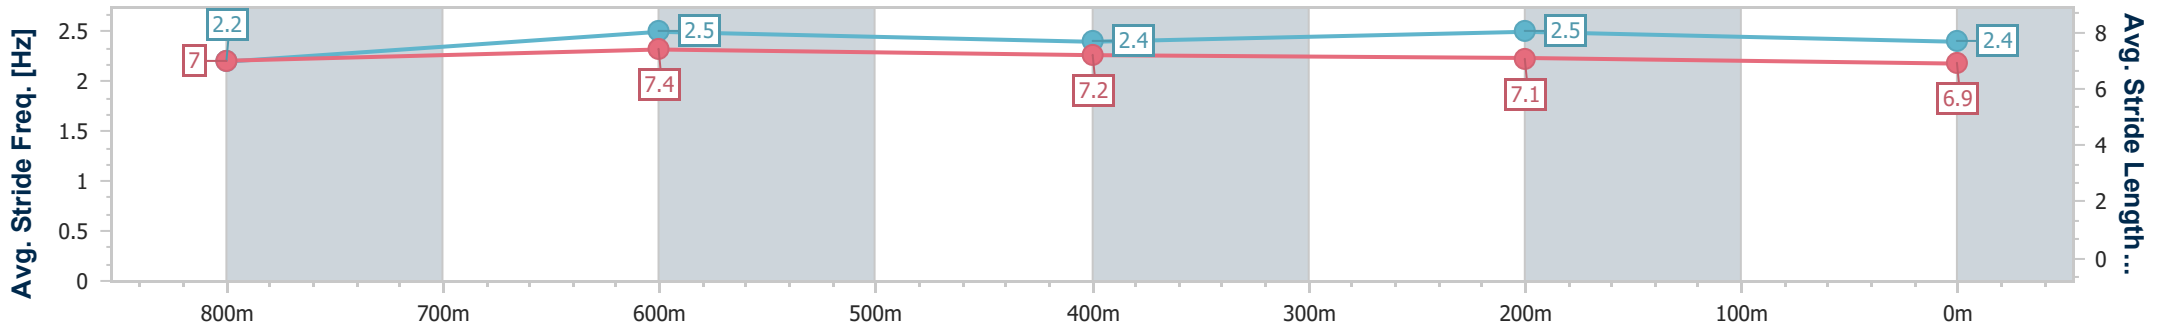

- [] Ranking at each section and finish
- .-.- No data available at this section
- NA No data available

Horse/Jockey Name	Super Art
Final Rank	7
Fastest Section Time (Section)	0:11.10 (400m)
Top Speed [km/h] (Section)	67.6 (800m)
Race State	Finished

08 January 2023 - 13:00

Track Rating: Good 4, Weather: Fine, Rail Position: +5m Entire

Section	Overall	800m	600m	400m	200m
Section Times	0:59.08 [7] (0:13.25)	0:45.83 [1] (0:11.14)	0:34.69 [2] (0:11.47)	0:23.22 [2] (0:11.10)	0:12.12 [6] (0:12.12)
Average Speed [km/h]	54.5	65.2	63.2	64.9	59.4
Top Speed [km/h]	67.3	67.6	66.2	66.3	62.3
Avg. Dist. to Rail [m]	8.6	3.0	1.3	0.7	1.3
Avg. Stride Freq. [Hz]	2.2	2.5	2.4	2.5	2.4
Avg. Stride Length [m]	7.0	7.4	7.2	7.1	6.9