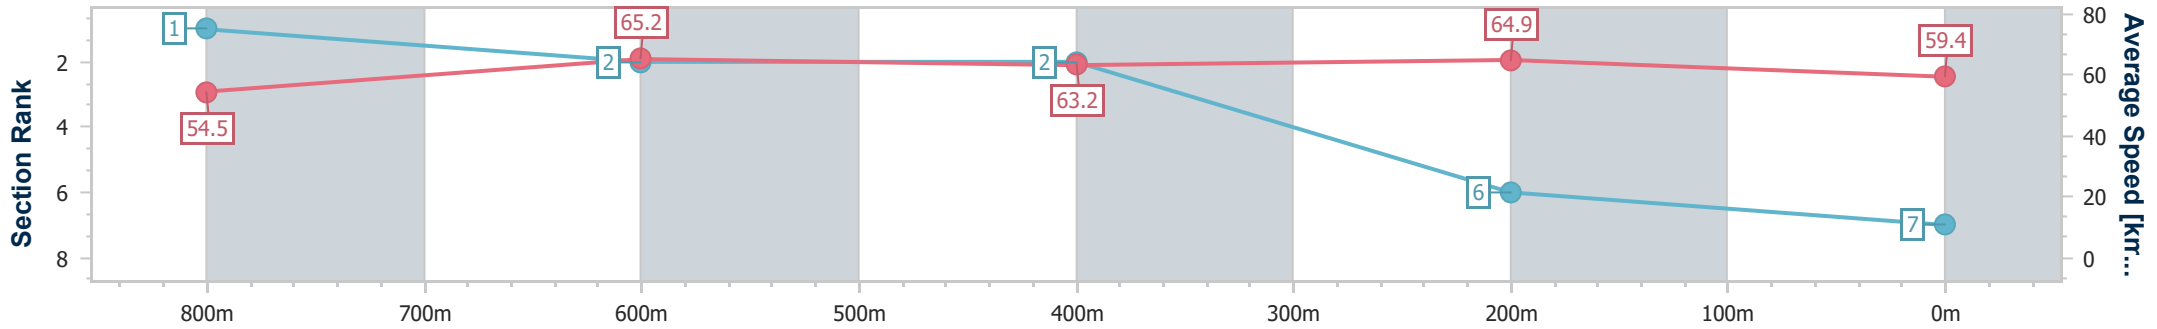

- [] Ranking at each section and finish
- .-.- No data available at this section
- NA No data available

Horse/Jockey Name	Super Art
Final Rank	7
Fastest Section Time (Section)	0:11.10 (400m)
Top Speed [km/h] (Section)	67.6 (800m)
Race State	Finished

08 January 2023 - 13:00

Track Rating: Good 4, Weather: Fine, Rail Position: +5m Entire

Section	Overall	800m	600m	400m	200m
Section Times	0:59.08 [7] (0:13.25)	0:45.83 [1] (0:11.14)	0:34.69 [2] (0:11.47)	0:23.22 [2] (0:11.10)	0:12.12 [6] (0:12.12)
Average Speed [km/h]	54.5	65.2	63.2	64.9	59.4
Top Speed [km/h]	67.3	67.6	66.2	66.3	62.3
Avg. Dist. to Rail [m]	8.6	3.0	1.3	0.7	1.3
Avg. Stride Freq. [Hz]	2.2	2.5	2.4	2.5	2.4
Avg. Stride Length [m]	7.0	7.4	7.2	7.1	6.9