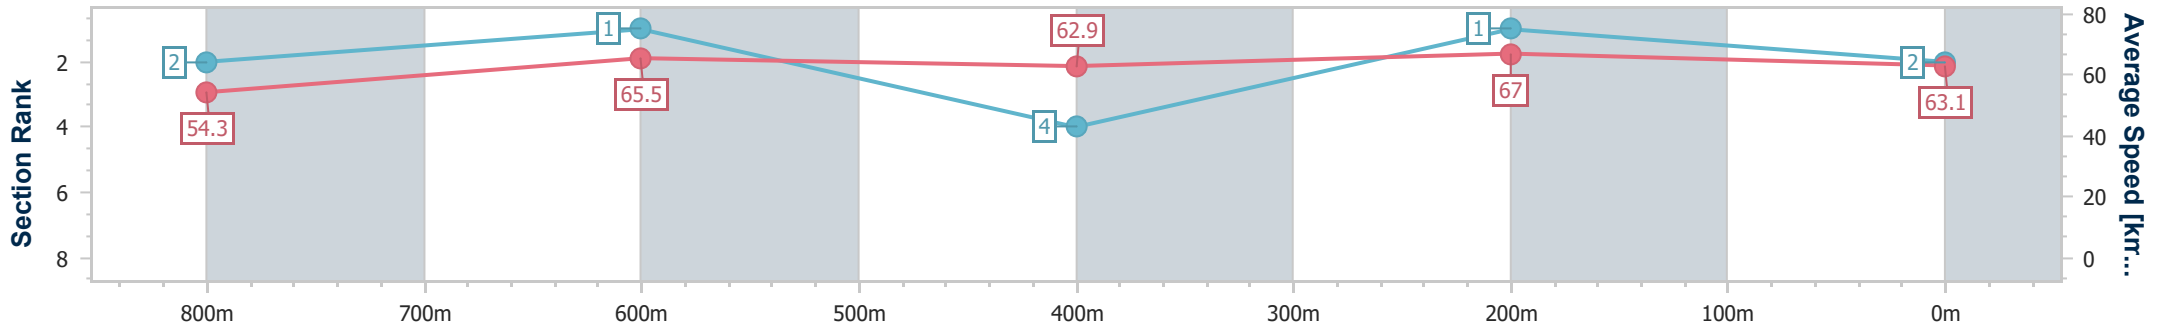

Sunshine Coast QLD Professional

Race 1: DOUBLE R GROUP BENCHMARK 58 Handicap - 1000m

08 January 2023 - 13:00

Track Rating: Good 4, Weather: Fine, Rail Position: +5m Entire

Section	Overall	800m	600m	400m	200m
Section Times	0:58.06 [2] (0:13.26)	0:44.80 [2] (0:11.07)	0:33.73 [1] (0:11.58)	0:22.15 [4] (0:10.75)	0:11.40 [1] (0:11.40)
Average Speed [km/h]	54.3	65.5	62.9	67.0	63.1
Top Speed [km/h]	67.7	67.5	65.2	67.9	65.8
Avg. Dist. to Rail [m]	6.2	1.9	2.2	1.6	2.1
Avg. Stride Freq. [Hz]	2.4	2.4	2.4	2.5	2.4
Avg. Stride Length [m]	6.1	7.5	7.3	7.5	7.3