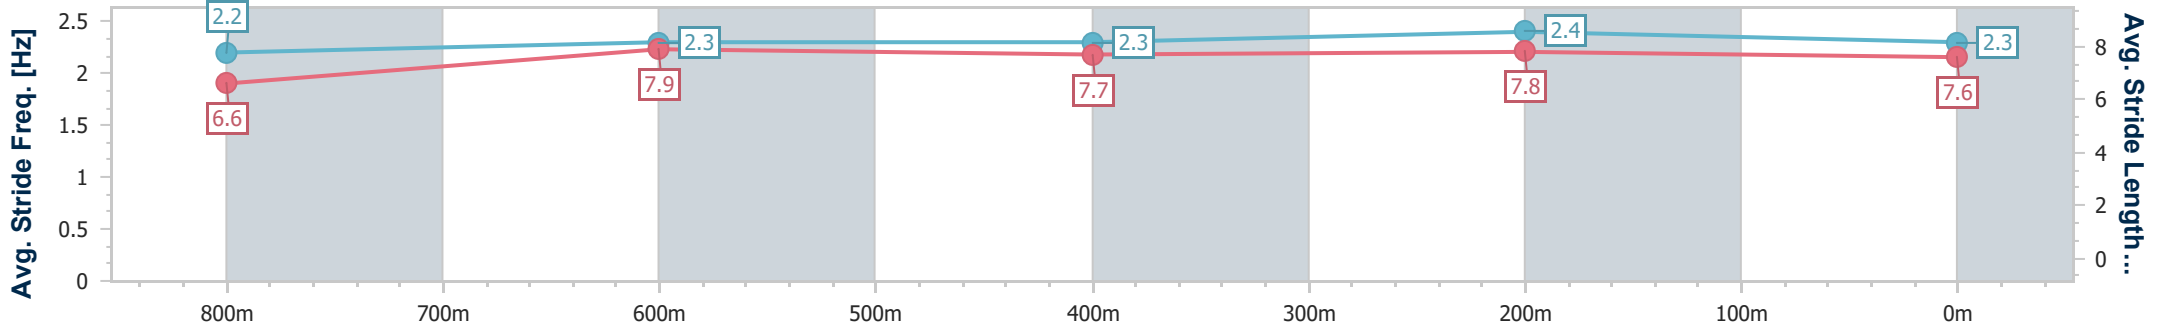

Sunshine Coast QLD Professional

Race 1: DOUBLE R GROUP BENCHMARK 58 Handicap - 1000m

08 January 2023 - 13:00

Track Rating: Good 4, Weather: Fine, Rail Position: +5m Entire

Section	Overall	800m	600m	400m	200m
Section Times	0:58.39 [5] (0:13.54)	0:44.85 [5] (0:11.22)	0:33.63 [6] (0:11.42)	0:22.21 [7] (0:10.82)	0:11.39 [8] (0:11.39)
Average Speed [km/h]	53.1	65.1	63.4	66.6	63.2
Top Speed [km/h]	67.6	67.5	65.2	68.0	65.7
Avg. Dist. to Rail [m]	2.3	3.1	1.2	0.7	0.6
Avg. Stride Freq. [Hz]	2.2	2.3	2.3	2.4	2.3
Avg. Stride Length [m]	6.6	7.9	7.7	7.8	7.6

- [] Ranking at each section and finish
- .-.- No data available at this section
- NA No data available

Horse/Jockey Name	Exlover
Final Rank	6
Fastest Section Time (Section)	0:10.60 (400m)
Top Speed [km/h] (Section)	69.4 (400m)
Race State	Finished