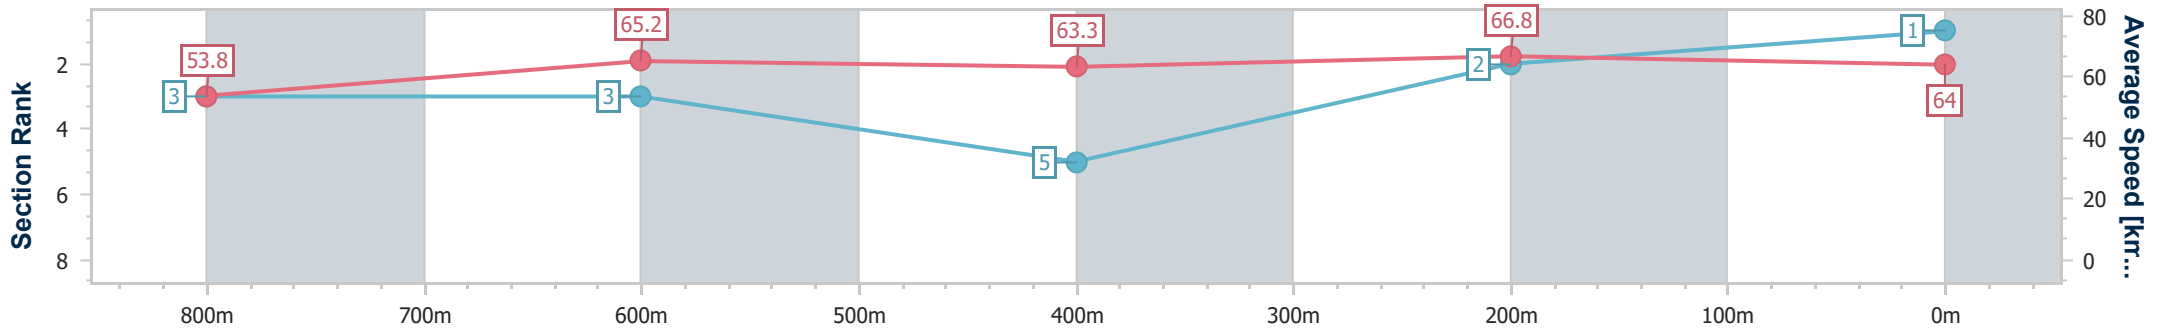

[] Ranking at each section and finish
 -:-:- No data available at this section
 NA No data available

SCN Saddle cloth number
 DNF Did not finish
 DNT Did not track

Horse/Jockey Name	Warriress
Final Rank	1
Fastest Section Time (Section)	0:10.78 (400m)
Top Speed [km/h] (Section)	67.9 (400m)
Race State	Finished

08 January 2023 - 13:00

Track Rating: Good 4, Weather: Fine, Rail Position: +5m Entire

Section	Overall	800m	600m	400m	200m
Section Times	0:57.95 [1] (0:13.39)	0:44.56 [3] (0:11.09)	0:33.47 [3] (0:11.44)	0:22.03 [5] (0:10.78)	0:11.25 [2] (0:11.25)
Average Speed [km/h]	53.8	65.2	63.3	66.8	64.0
Top Speed [km/h]	66.4	67.1	64.5	67.9	65.6
Avg. Dist. to Rail [m]	5.0	1.9	1.0	0.6	1.9
Avg. Stride Freq. [Hz]	2.3	2.5	2.4	2.5	2.5
Avg. Stride Length [m]	6.4	7.3	7.3	7.6	7.1