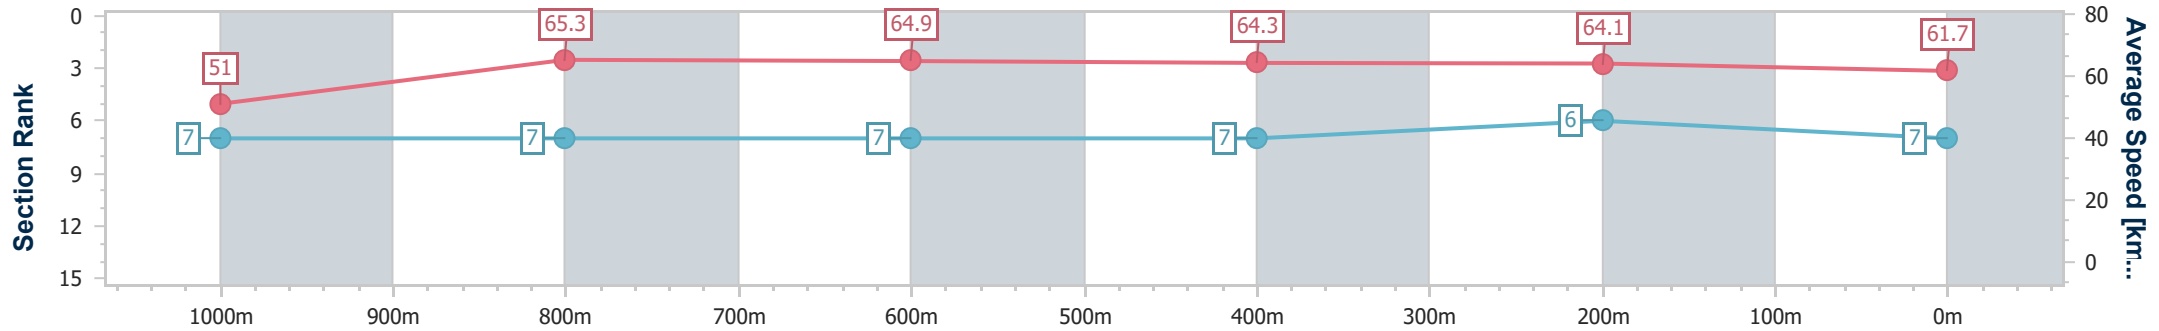

Horse/Jockey Name	Spill The Diamonds
Final Rank	7
Fastest Section Time (Section)	0:11.04 (1000m)
Top Speed [km/h] (Section)	67.1 (1000m)
Race State	Finished

Ipswich QLD Professional
Race 4: IEEC OPEN EVENING 2 FEBRUARY RATINGS BAND 0 -
58 Handicap - 1200m
14 January 2023 - 14:19
Track Rating: Good 4, Weather: Overcast, Rail Position: +5m Entire Course

Section	Overall	1000m	800m	600m	400m	200m
Section Times	1:10.37 [7] (0:14.11)	0:56.26 [7] (0:11.04)	0:45.22 [7] (0:11.09)	0:34.13 [7] (0:11.15)	0:22.98 [7] (0:11.32)	0:11.66 [6] (0:11.66)
Average Speed [km/h]	51.0	65.3	64.9	64.3	64.1	61.7
Top Speed [km/h]	67.1	67.1	66.7	65.7	65.3	63.9
Avg. Dist. to Rail [m]	6.5	1.1	0.4	0.5	2.9	7.2
Avg. Stride Freq. [Hz]	2.3	2.4	2.4	2.4	2.4	2.3
Avg. Stride Length [m]	6.1	7.5	7.5	7.6	7.4	7.3

- [ ] Ranking at each section and finish
- -.-.- No data available at this section
- NA No data available