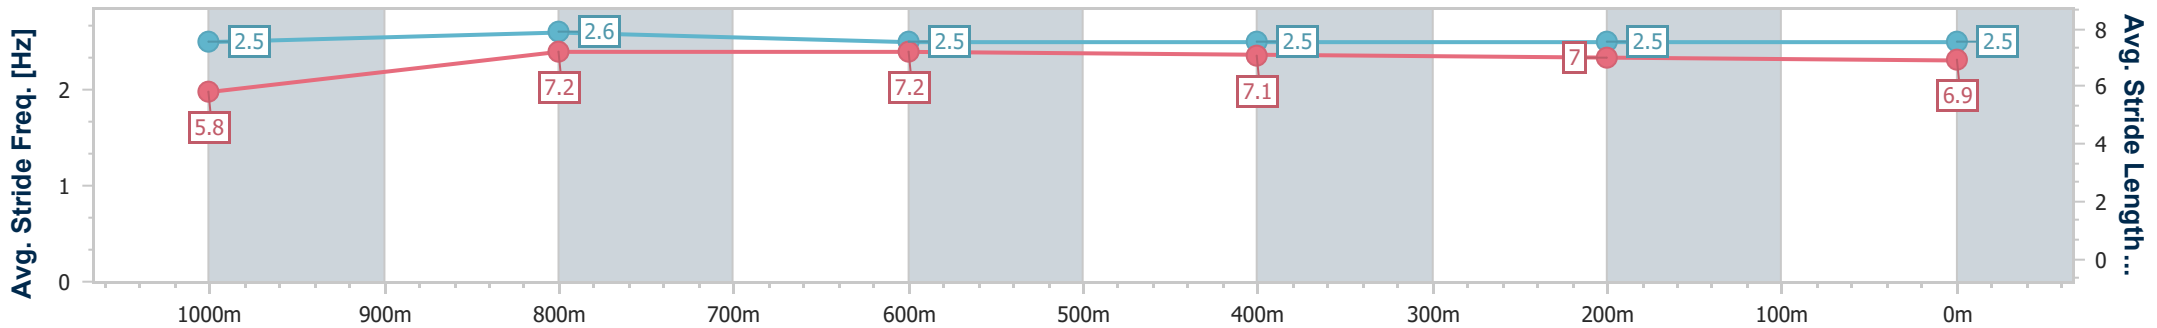

Horse/Jockey Name	Art Heist
Final Rank	5
Fastest Section Time (Section)	0:10.88 (1000m)
Top Speed [km/h] (Section)	67.3 (1000m)
Race State	Finished

Ipswich QLD Professional
Race 4: IEEC OPEN EVENING 2 FEBRUARY RATINGS BAND 0 -
58 Handicap - 1200m
14 January 2023 - 14:19
Track Rating: Good 4, Weather: Overcast, Rail Position: +5m Entire Course

Section	Overall	1000m	800m	600m	400m	200m								
Section Times	1:10.21 [5] (0:14.03)	0:56.18 [6] (0:10.88)	0:45.30 [5] (0:11.11)	0:34.19 [6] (0:11.27)	0:22.92 [6] (0:11.29)	0:11.63 [5] (0:11.63)								
Average Speed [km/h]	51.3	66.2	64.5	63.8	64.1	61.9								
Top Speed [km/h]	65.7	67.3	66.2	65.1	65.8	64.7								
Avg. Dist. to Rail [m]	3.0	0.7	0.9	0.4	2.2	5.4								
Avg. Stride Freq. [Hz]	2.5	2.6	2.5	2.5	2.5	2.5								
Avg. Stride Length [m]	5.8	7.2	7.2	7.1	7.0	6.9								

- [ ] Ranking at each section and finish
- -.-.- No data available at this section
- NA No data available