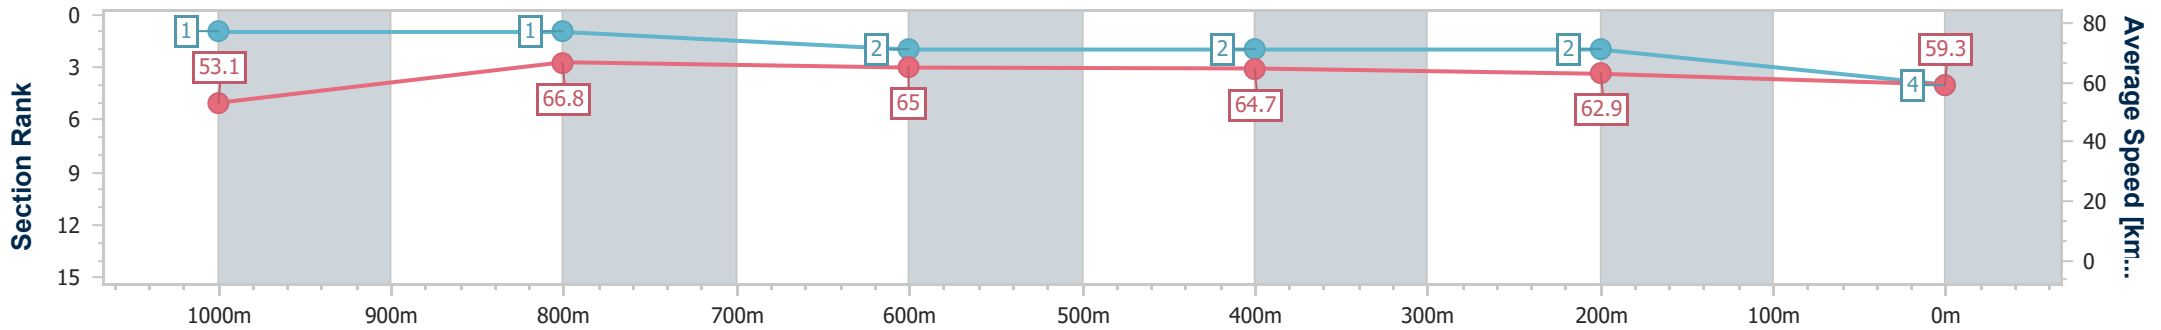

Horse/Jockey Name	Little Vista
Final Rank	4
Fastest Section Time (Section)	0:10.79 (1000m)
Top Speed [km/h] (Section)	69.5 (1000m)
Race State	Finished

Ipswich QLD Professional
Race 4: IEEC OPEN EVENING 2 FEBRUARY RATINGS BAND 0 -
58 Handicap - 1200m
14 January 2023 - 14:19
Track Rating: Good 4, Weather: Overcast, Rail Position: +5m Entire Course

Section	Overall	1000m	800m	600m	400m	200m
Section Times	1:10.13 [4] (0:13.55)	0:56.58 [1] (0:10.79)	0:45.79 [1] (0:11.05)	0:34.74 [2] (0:11.14)	0:23.60 [2] (0:11.48)	0:12.12 [2] (0:12.12)
Average Speed [km/h]	53.1	66.8	65.0	64.7	62.9	59.3
Top Speed [km/h]	69.3	69.5	66.1	65.9	64.6	62.3
Avg. Dist. to Rail [m]	4.3	1.0	0.5	0.2	1.0	4.3
Avg. Stride Freq. [Hz]	2.5	2.5	2.4	2.5	2.4	2.3
Avg. Stride Length [m]	6.0	7.4	7.4	7.3	7.2	7.0

- [ ] Ranking at each section and finish
- -.-.- No data available at this section
- NA No data available