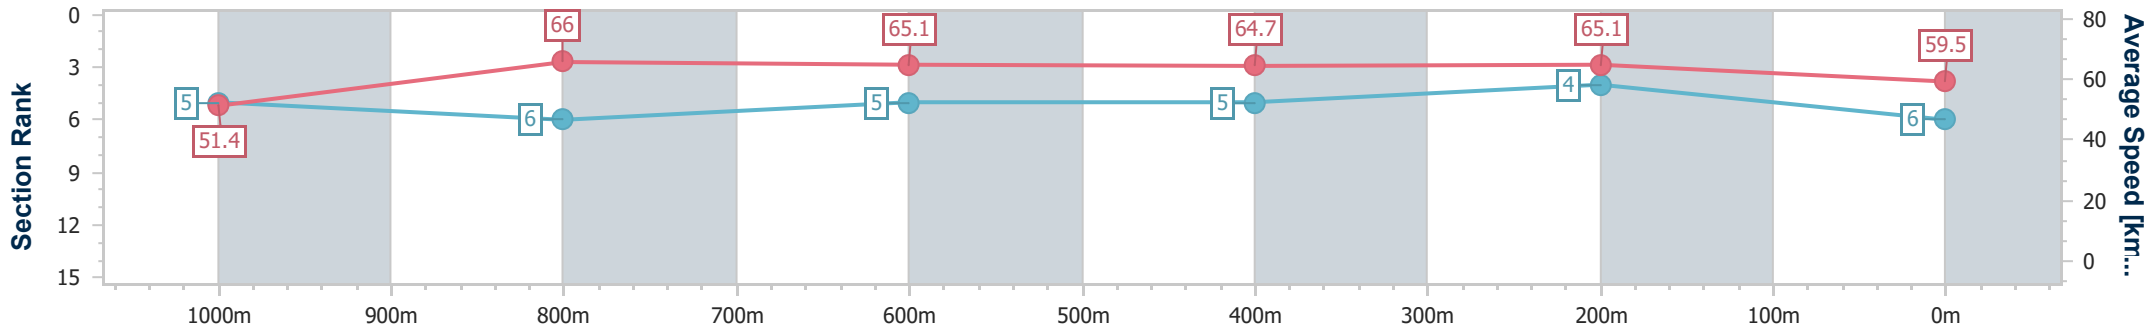

Horse/Jockey Name	Start Strutting
Final Rank	6
Fastest Section Time (Section)	0:10.93 (1000m)
Top Speed [km/h] (Section)	68.3 (1000m)
Race State	Finished

Ipswich QLD Professional
Race 4: IEEC OPEN EVENING 2 FEBRUARY RATINGS BAND 0 -
58 Handicap - 1200m
14 January 2023 - 14:19
Track Rating: Good 4, Weather: Overcast, Rail Position: +5m Entire Course

Section	Overall	1000m	800m	600m	400m	200m
Section Times	1:10.28 [6] (0:14.01)	0:56.27 [5] (0:10.93)	0:45.34 [6] (0:11.04)	0:34.30 [5] (0:11.11)	0:23.19 [5] (0:11.12)	0:12.07 [4] (0:12.07)
Average Speed [km/h]	51.4	66.0	65.1	64.7	65.1	59.5
Top Speed [km/h]	67.8	68.3	66.1	65.6	66.3	64.7
Avg. Dist. to Rail [m]	3.8	0.7	0.5	0.5	2.3	6.6
Avg. Stride Freq. [Hz]	2.2	2.4	2.4	2.4	2.4	2.3
Avg. Stride Length [m]	6.5	7.7	7.7	7.6	7.5	7.2

- [ ] Ranking at each section and finish
- -.-.- No data available at this section
- NA No data available