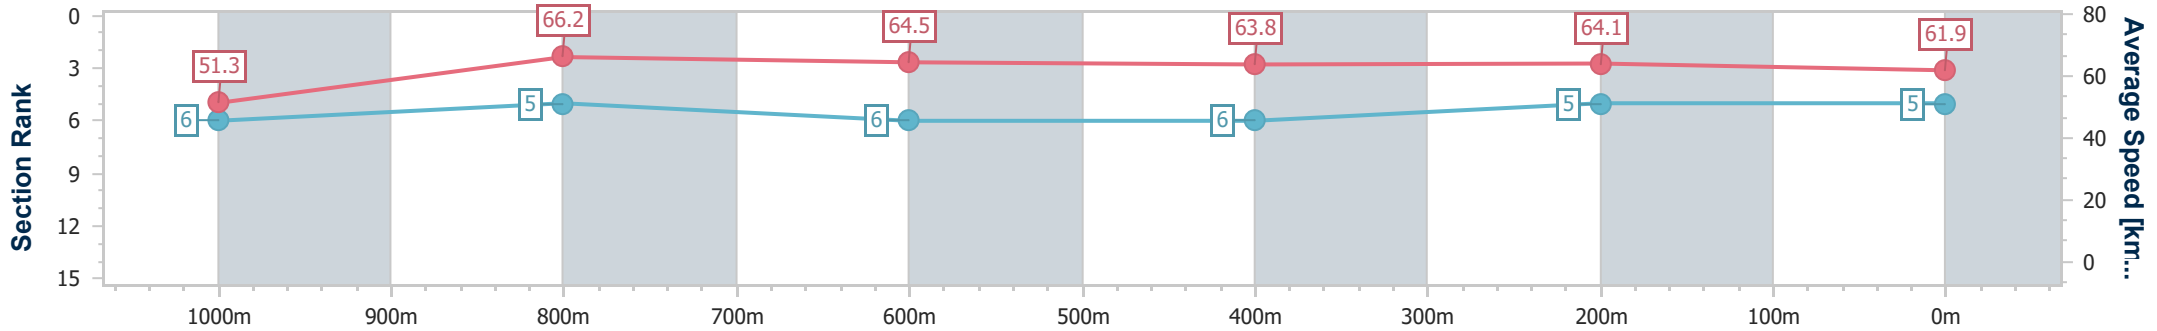

Horse/Jockey Name	Art Heist
Final Rank	5
Fastest Section Time (Section)	0:10.88 (1000m)
Top Speed [km/h] (Section)	67.3 (1000m)
Race State	Finished

Ipswich QLD Professional
Race 4: IEEC OPEN EVENING 2 FEBRUARY RATINGS BAND 0 -
58 Handicap - 1200m
14 January 2023 - 14:19
Track Rating: Good 4, Weather: Overcast, Rail Position: +5m Entire Course

Section	Overall	1000m	800m	600m	400m	200m								
Section Times	1:10.21 [5] (0:14.03)	0:56.18 [6] (0:10.88)	0:45.30 [5] (0:11.11)	0:34.19 [6] (0:11.27)	0:22.92 [6] (0:11.29)	0:11.63 [5] (0:11.63)								
Average Speed [km/h]	51.3	66.2	64.5	63.8	64.1	61.9								
Top Speed [km/h]	65.7	67.3	66.2	65.1	65.8	64.7								
Avg. Dist. to Rail [m]	3.0	0.7	0.9	0.4	2.2	5.4								
Avg. Stride Freq. [Hz]	2.5	2.6	2.5	2.5	2.5	2.5								
Avg. Stride Length [m]	5.8	7.2	7.2	7.1	7.0	6.9								

- [ ] Ranking at each section and finish
- -.-.- No data available at this section
- NA No data available