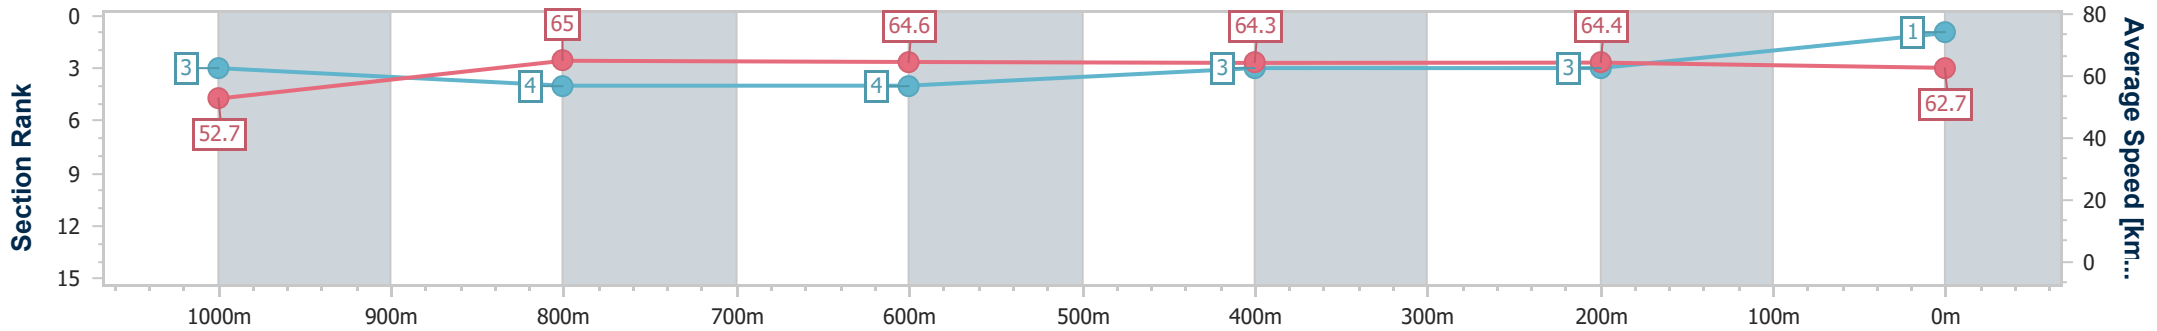

Section	Overall	1000m	800m	600m	400m	200m
Section Times	1:09.65 [1] (0:13.68)	0:55.97 [3] (0:11.06)	0:44.91 [4] (0:11.10)	0:33.81 [4] (0:11.15)	0:22.66 [3] (0:11.18)	0:11.48 [3] (0:11.48)
Average Speed [km/h]	52.7	65.0	64.6	64.3	64.4	62.7
Top Speed [km/h]	67.1	67.0	65.2	66.2	65.4	65.3
Avg. Dist. to Rail [m]	2.2	0.4	0.8	1.1	1.5	5.1
Avg. Stride Freq. [Hz]	2.3	2.4	2.3	2.3	2.3	2.3
Avg. Stride Length [m]	6.3	7.7	7.7	7.7	7.7	7.6