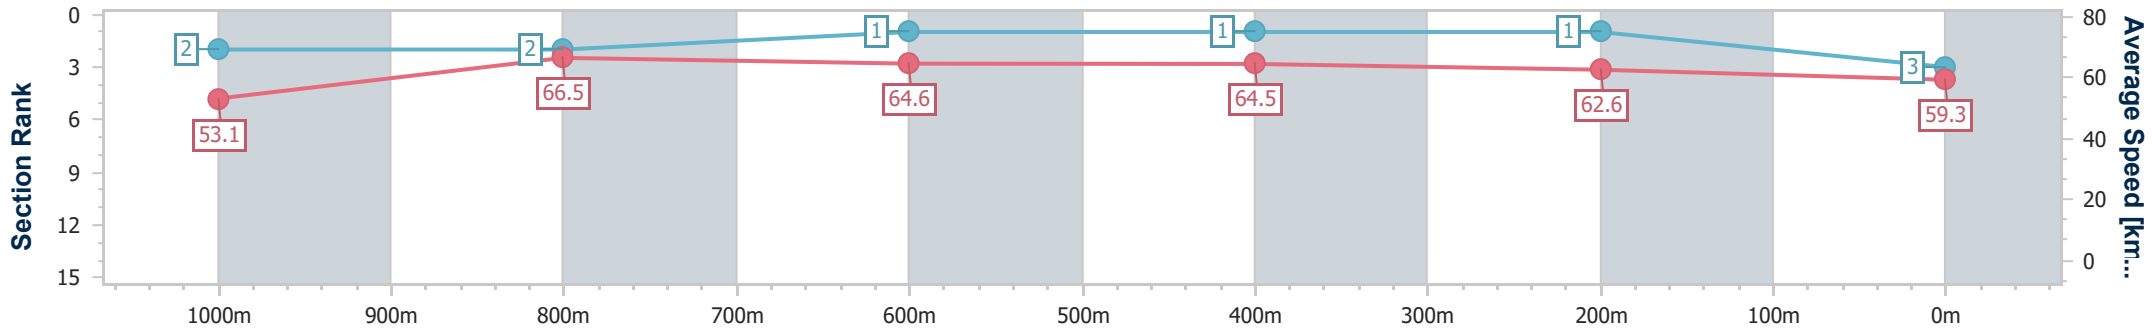

Horse/Jockey Name	Albert's In Charge
Final Rank	3
Fastest Section Time (Section)	0:10.82 (1000m)
Top Speed [km/h] (Section)	67.7 (1000m)
Race State	Finished

Ipswich QLD Professional
Race 4: IEEC OPEN EVENING 2 FEBRUARY RATINGS BAND 0 -
58 Handicap - 1200m
14 January 2023 - 14:19
Track Rating: Good 4, Weather: Overcast, Rail Position: +5m Entire Course

Section	Overall	1000m	800m	600m	400m	200m
Section Times	1:10.10 [3] (0:13.59)	0:56.51 [2] (0:10.82)	0:45.69 [2] (0:11.04)	0:34.65 [1] (0:11.05)	0:23.60 [1] (0:11.45)	0:12.15 [1] (0:12.15)
Average Speed [km/h]	53.1	66.5	64.6	64.5	62.6	59.3
Top Speed [km/h]	67.6	67.7	65.5	65.4	63.6	63.5
Avg. Dist. to Rail [m]	4.9	0.8	2.1	2.7	1.0	2.1
Avg. Stride Freq. [Hz]	2.4	2.4	2.3	2.3	2.3	2.3
Avg. Stride Length [m]	6.2	7.7	7.7	7.7	7.4	7.2

- [ ] Ranking at each section and finish
- -.-.- No data available at this section
- NA No data available