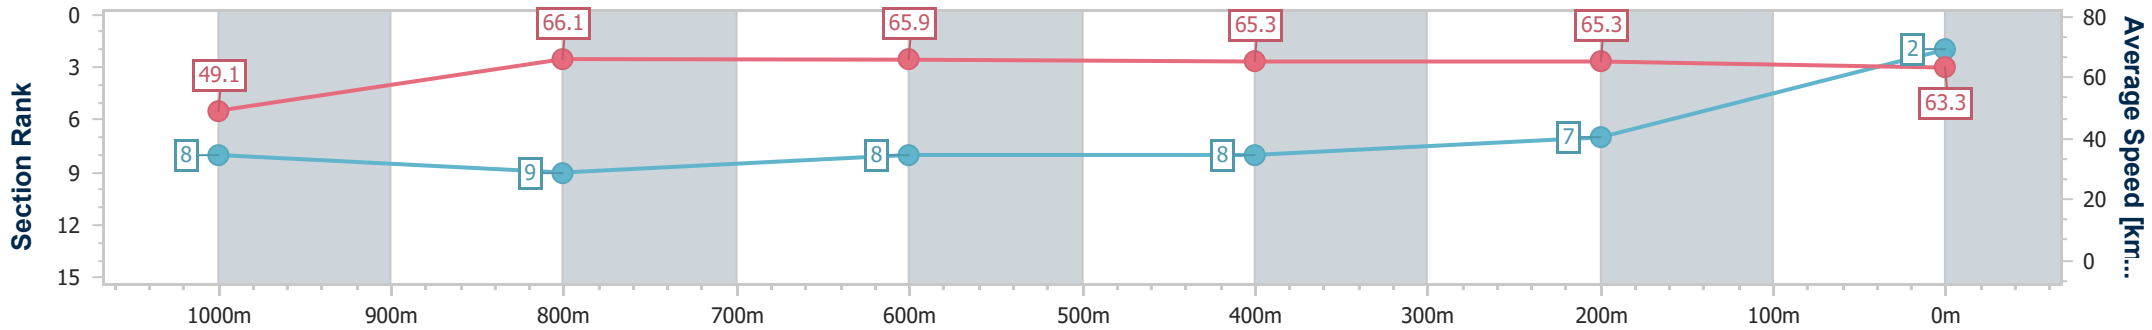

Horse/Jockey Name	Milagro
Final Rank	2
Fastest Section Time (Section)	0:10.90 (1000m)
Top Speed [km/h] (Section)	67.5 (800m)
Race State	Finished

Ipswich QLD Professional
Race 4: IEEC OPEN EVENING 2 FEBRUARY RATINGS BAND 0 -
58 Handicap - 1200m
14 January 2023 - 14:19
Track Rating: Good 4, Weather: Overcast, Rail Position: +5m Entire Course

Section	Overall	1000m	800m	600m	400m	200m
Section Times	1:10.07 [2] (0:14.68)	0:55.39 [8] (0:10.90)	0:44.49 [9] (0:10.90)	0:33.59 [8] (0:11.06)	0:22.53 [8] (0:11.14)	0:11.39 [7] (0:11.39)
Average Speed [km/h]	49.1	66.1	65.9	65.3	65.3	63.3
Top Speed [km/h]	64.5	67.3	67.5	66.4	66.7	66.2
Avg. Dist. to Rail [m]	4.7	0.3	0.6	0.5	4.4	9.1
Avg. Stride Freq. [Hz]	2.2	2.4	2.4	2.4	2.4	2.4
Avg. Stride Length [m]	6.4	7.6	7.7	7.6	7.5	7.4

- [ ] Ranking at each section and finish
- -.-.- No data available at this section
- NA No data available