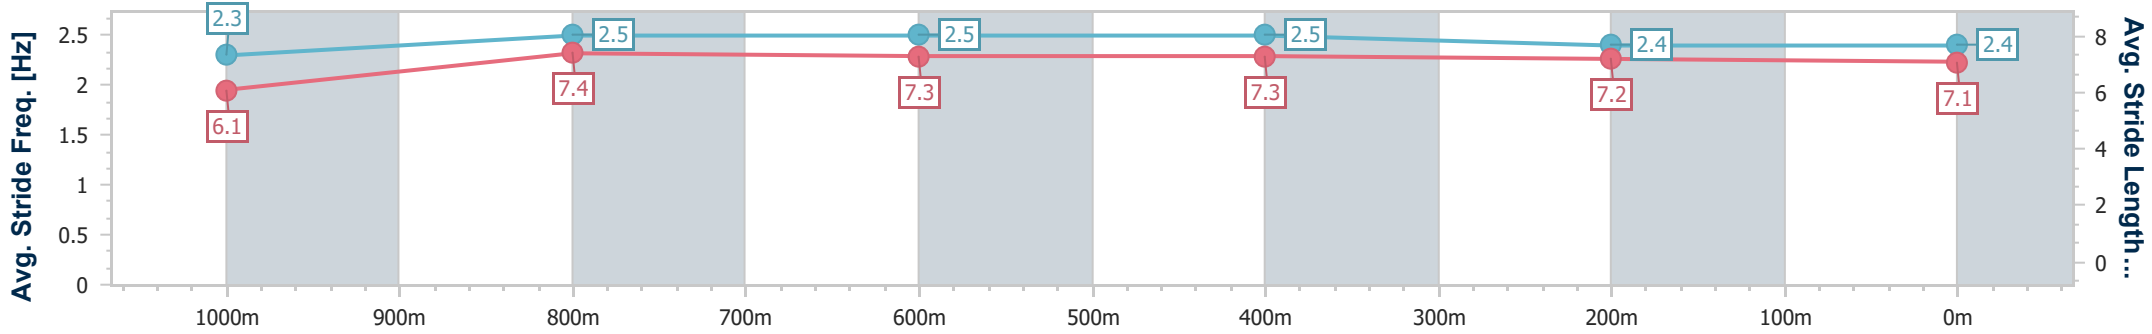

Horse/Jockey Name	Herecum da Drums
Final Rank	8
Fastest Section Time (Section)	0:10.75 (1000m)
Top Speed [km/h] (Section)	67.2 (1000m)
Race State	Finished

Ipswich QLD Professional
Race 4: IEEC OPEN EVENING 2 FEBRUARY RATINGS BAND 0 -
58 Handicap - 1200m
14 January 2023 - 14:19
Track Rating: Good 4, Weather: Overcast, Rail Position: +5m Entire Course

Section	Overall	1000m	800m	600m	400m	200m								
Section Times	1:10.70 [8] (0:14.70)	0:56.00 [9] (0:10.75)	0:45.25 [8] (0:10.98)	0:34.27 [9] (0:11.04)	0:23.23 [9] (0:11.46)	0:11.77 [9] (0:11.77)								
Average Speed [km/h]	49.0	67.1	65.5	64.9	62.6	61.2								
Top Speed [km/h]	65.9	67.2	66.4	65.4	63.7	63.6								
Avg. Dist. to Rail [m]	2.0	0.3	0.6	0.9	1.0	3.8								
Avg. Stride Freq. [Hz]	2.3	2.5	2.5	2.5	2.4	2.4								
Avg. Stride Length [m]	6.1	7.4	7.3	7.3	7.2	7.1								

- [ ] Ranking at each section and finish
- -.-.- No data available at this section
- NA No data available