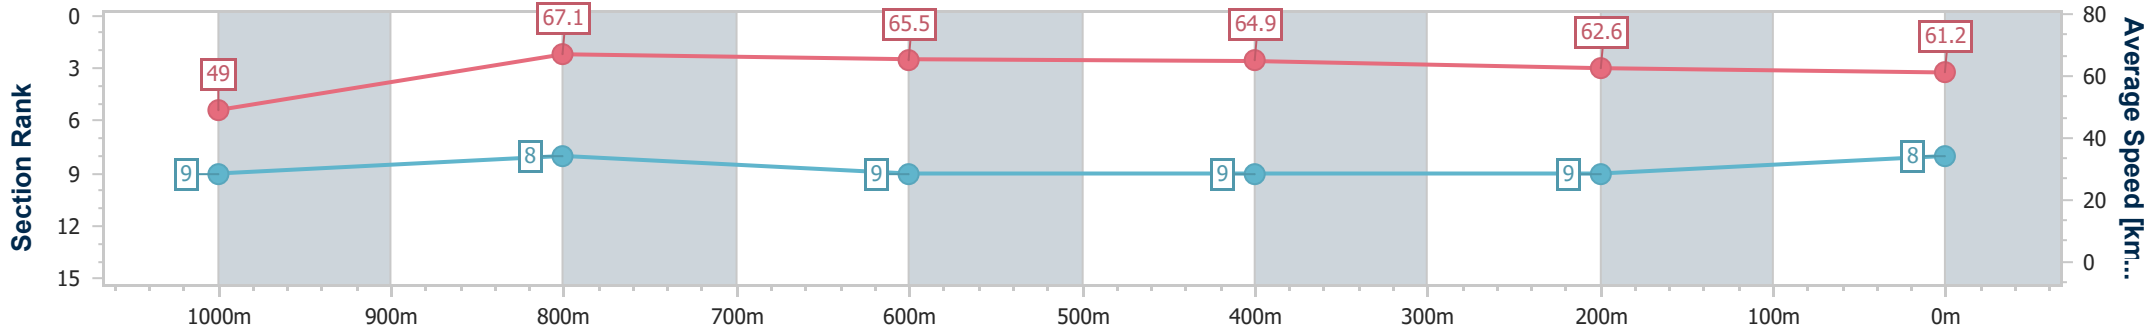

Horse/Jockey Name	Herecum da Drums
Final Rank	8
Fastest Section Time (Section)	0:10.75 (1000m)
Top Speed [km/h] (Section)	67.2 (1000m)
Race State	Finished

Ipswich QLD Professional
Race 4: IEEC OPEN EVENING 2 FEBRUARY RATINGS BAND 0 -
58 Handicap - 1200m
14 January 2023 - 14:19
Track Rating: Good 4, Weather: Overcast, Rail Position: +5m Entire Course

Section	Overall	1000m	800m	600m	400m	200m								
Section Times	1:10.70 [8] (0:14.70)	0:56.00 [9] (0:10.75)	0:45.25 [8] (0:10.98)	0:34.27 [9] (0:11.04)	0:23.23 [9] (0:11.46)	0:11.77 [9] (0:11.77)								
Average Speed [km/h]	49.0	67.1	65.5	64.9	62.6	61.2								
Top Speed [km/h]	65.9	67.2	66.4	65.4	63.7	63.6								
Avg. Dist. to Rail [m]	2.0	0.3	0.6	0.9	1.0	3.8								
Avg. Stride Freq. [Hz]	2.3	2.5	2.5	2.5	2.4	2.4								
Avg. Stride Length [m]	6.1	7.4	7.3	7.3	7.2	7.1								

- [ ] Ranking at each section and finish
- -.-.- No data available at this section
- NA No data available