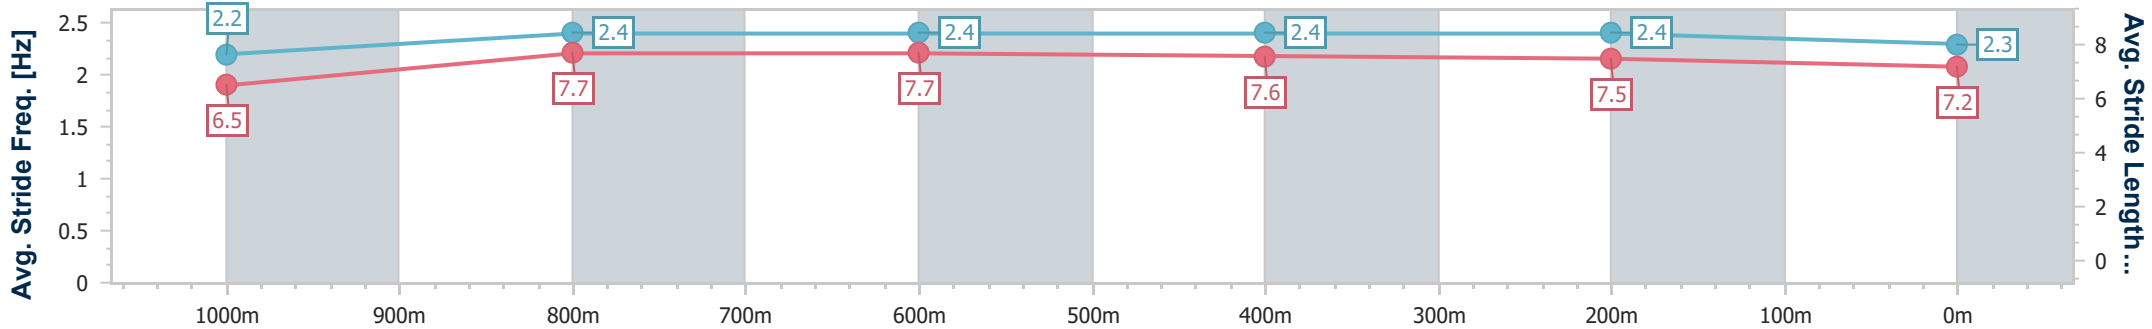

Horse/Jockey Name	Start Strutting
Final Rank	6
Fastest Section Time (Section)	0:10.93 (1000m)
Top Speed [km/h] (Section)	68.3 (1000m)
Race State	Finished

Ipswich QLD Professional
Race 4: IEEC OPEN EVENING 2 FEBRUARY RATINGS BAND 0 -
58 Handicap - 1200m
14 January 2023 - 14:19
Track Rating: Good 4, Weather: Overcast, Rail Position: +5m Entire Course

Section	Overall	1000m	800m	600m	400m	200m
Section Times	1:10.28 [6] (0:14.01)	0:56.27 [5] (0:10.93)	0:45.34 [6] (0:11.04)	0:34.30 [5] (0:11.11)	0:23.19 [5] (0:11.12)	0:12.07 [4] (0:12.07)
Average Speed [km/h]	51.4	66.0	65.1	64.7	65.1	59.5
Top Speed [km/h]	67.8	68.3	66.1	65.6	66.3	64.7
Avg. Dist. to Rail [m]	3.8	0.7	0.5	0.5	2.3	6.6
Avg. Stride Freq. [Hz]	2.2	2.4	2.4	2.4	2.4	2.3
Avg. Stride Length [m]	6.5	7.7	7.7	7.6	7.5	7.2

- [ ] Ranking at each section and finish
- -.-.- No data available at this section
- NA No data available