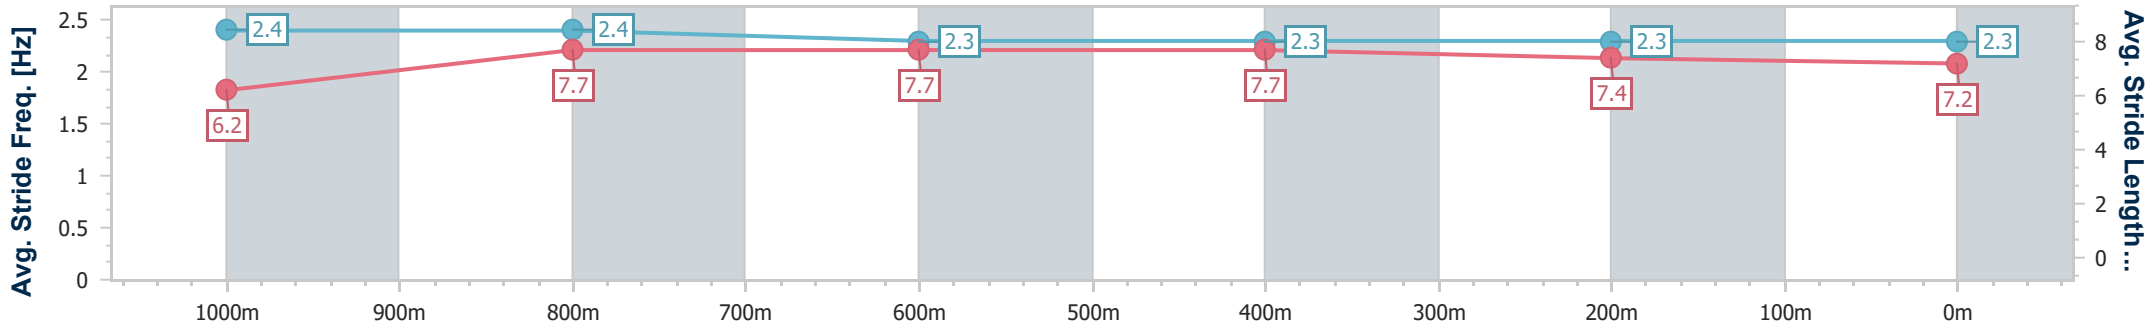

Horse/Jockey Name	Albert's In Charge
Final Rank	3
Fastest Section Time (Section)	0:10.82 (1000m)
Top Speed [km/h] (Section)	67.7 (1000m)
Race State	Finished

Ipswich QLD Professional
Race 4: IEEC OPEN EVENING 2 FEBRUARY RATINGS BAND 0 -
58 Handicap - 1200m
14 January 2023 - 14:19
Track Rating: Good 4, Weather: Overcast, Rail Position: +5m Entire Course

Section	Overall	1000m	800m	600m	400m	200m
Section Times	1:10.10 [3] (0:13.59)	0:56.51 [2] (0:10.82)	0:45.69 [2] (0:11.04)	0:34.65 [1] (0:11.05)	0:23.60 [1] (0:11.45)	0:12.15 [1] (0:12.15)
Average Speed [km/h]	53.1	66.5	64.6	64.5	62.6	59.3
Top Speed [km/h]	67.6	67.7	65.5	65.4	63.6	63.5
Avg. Dist. to Rail [m]	4.9	0.8	2.1	2.7	1.0	2.1
Avg. Stride Freq. [Hz]	2.4	2.4	2.3	2.3	2.3	2.3
Avg. Stride Length [m]	6.2	7.7	7.7	7.7	7.4	7.2

- [ ] Ranking at each section and finish
- -.-.- No data available at this section
- NA No data available