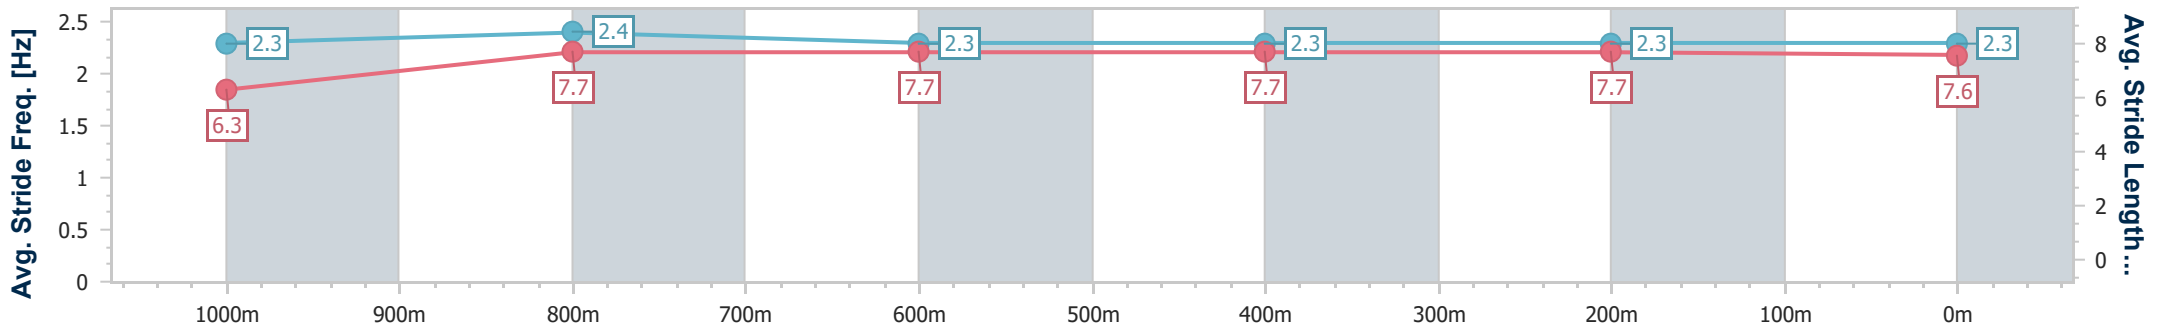

Section	Overall	1000m	800m	600m	400m	200m
Section Times	1:09.65 [1] (0:13.68)	0:55.97 [3] (0:11.06)	0:44.91 [4] (0:11.10)	0:33.81 [4] (0:11.15)	0:22.66 [3] (0:11.18)	0:11.48 [3] (0:11.48)
Average Speed [km/h]	52.7	65.0	64.6	64.3	64.4	62.7
Top Speed [km/h]	67.1	67.0	65.2	66.2	65.4	65.3
Avg. Dist. to Rail [m]	2.2	0.4	0.8	1.1	1.5	5.1
Avg. Stride Freq. [Hz]	2.3	2.4	2.3	2.3	2.3	2.3
Avg. Stride Length [m]	6.3	7.7	7.7	7.7	7.7	7.6