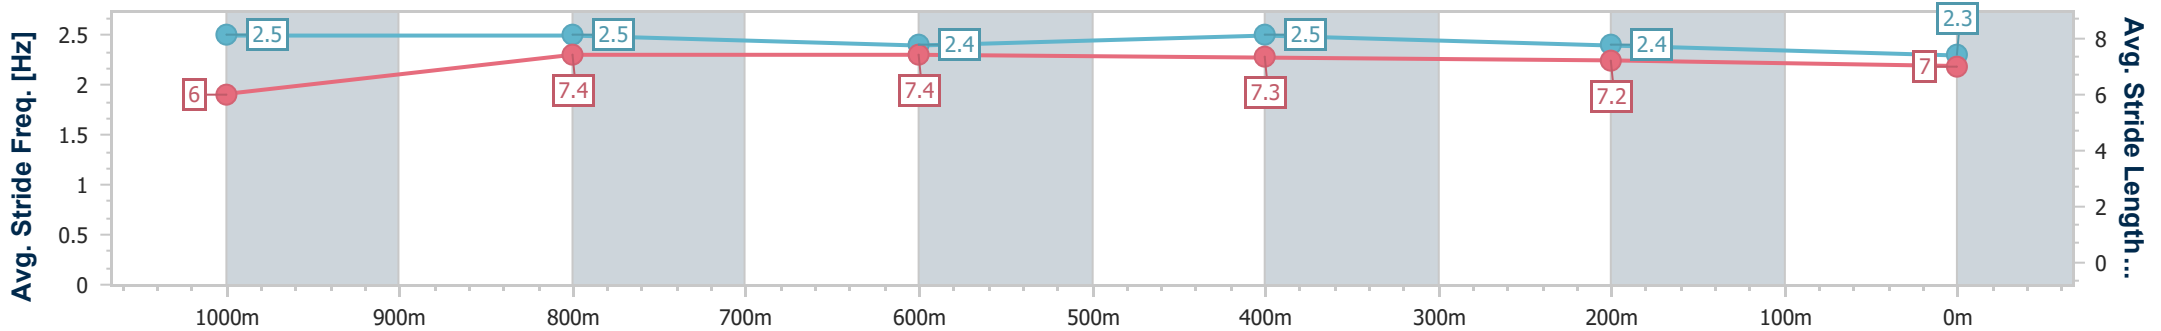

Horse/Jockey Name	Little Vista
Final Rank	4
Fastest Section Time (Section)	0:10.79 (1000m)
Top Speed [km/h] (Section)	69.5 (1000m)
Race State	Finished

Ipswich QLD Professional
Race 4: IEEC OPEN EVENING 2 FEBRUARY RATINGS BAND 0 -
58 Handicap - 1200m
14 January 2023 - 14:19
Track Rating: Good 4, Weather: Overcast, Rail Position: +5m Entire Course

Section	Overall	1000m	800m	600m	400m	200m
Section Times	1:10.13 [4] (0:13.55)	0:56.58 [1] (0:10.79)	0:45.79 [1] (0:11.05)	0:34.74 [2] (0:11.14)	0:23.60 [2] (0:11.48)	0:12.12 [2] (0:12.12)
Average Speed [km/h]	53.1	66.8	65.0	64.7	62.9	59.3
Top Speed [km/h]	69.3	69.5	66.1	65.9	64.6	62.3
Avg. Dist. to Rail [m]	4.3	1.0	0.5	0.2	1.0	4.3
Avg. Stride Freq. [Hz]	2.5	2.5	2.4	2.5	2.4	2.3
Avg. Stride Length [m]	6.0	7.4	7.4	7.3	7.2	7.0

- [ ] Ranking at each section and finish
- -.-.- No data available at this section
- NA No data available