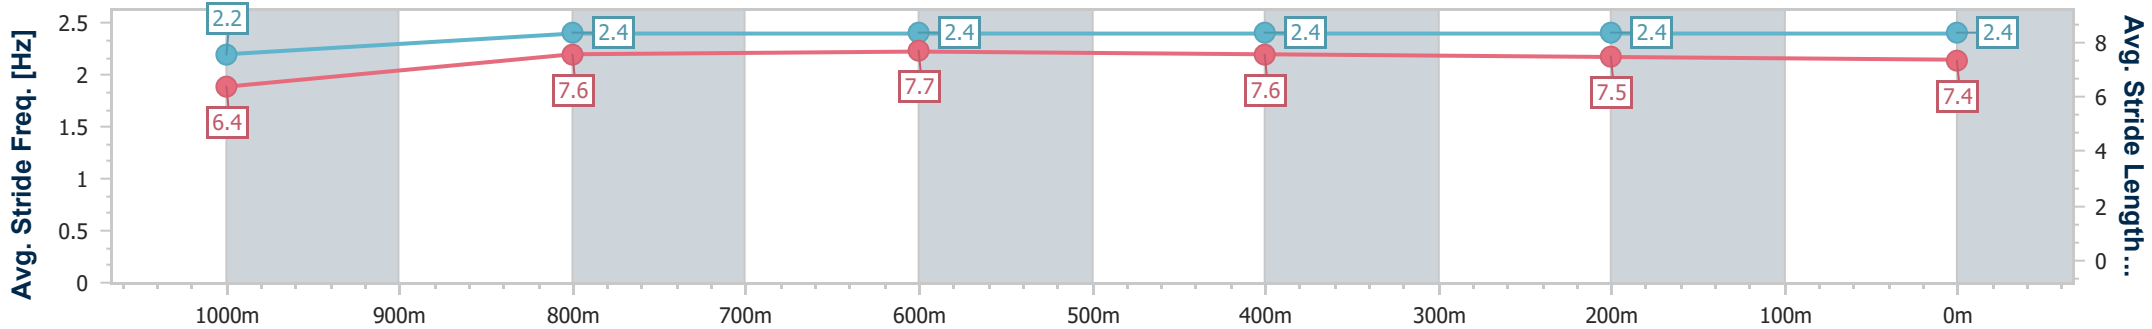

Horse/Jockey Name	Milagro
Final Rank	2
Fastest Section Time (Section)	0:10.90 (1000m)
Top Speed [km/h] (Section)	67.5 (800m)
Race State	Finished

Ipswich QLD Professional
Race 4: IEEC OPEN EVENING 2 FEBRUARY RATINGS BAND 0 -
58 Handicap - 1200m
14 January 2023 - 14:19
Track Rating: Good 4, Weather: Overcast, Rail Position: +5m Entire Course

Section	Overall	1000m	800m	600m	400m	200m
Section Times	1:10.07 [2] (0:14.68)	0:55.39 [8] (0:10.90)	0:44.49 [9] (0:10.90)	0:33.59 [8] (0:11.06)	0:22.53 [8] (0:11.14)	0:11.39 [7] (0:11.39)
Average Speed [km/h]	49.1	66.1	65.9	65.3	65.3	63.3
Top Speed [km/h]	64.5	67.3	67.5	66.4	66.7	66.2
Avg. Dist. to Rail [m]	4.7	0.3	0.6	0.5	4.4	9.1
Avg. Stride Freq. [Hz]	2.2	2.4	2.4	2.4	2.4	2.4
Avg. Stride Length [m]	6.4	7.6	7.7	7.6	7.5	7.4

- [ ] Ranking at each section and finish
- -.-.- No data available at this section
- NA No data available