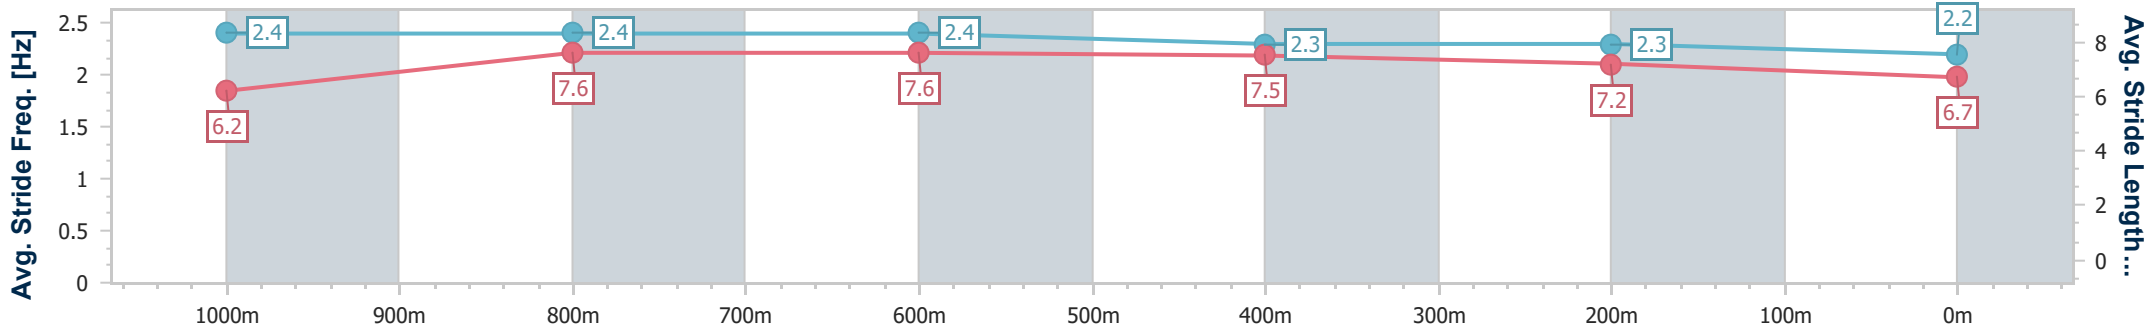

Horse/Jockey Name	Grey Noise
Final Rank	9
Fastest Section Time (Section)	0:10.91 (1000m)
Top Speed [km/h] (Section)	67.5 (1000m)
Race State	Finished

Ipswich QLD Professional
Race 4: IEEC OPEN EVENING 2 FEBRUARY RATINGS BAND 0 -
58 Handicap - 1200m
14 January 2023 - 14:19
Track Rating: Good 4, Weather: Overcast, Rail Position: +5m Entire Course

Section	Overall	1000m	800m	600m	400m	200m
Section Times	1:12.49 [9] (0:13.69)	0:58.80 [4] (0:10.91)	0:47.89 [3] (0:11.06)	0:36.83 [3] (0:11.31)	0:25.52 [4] (0:11.79)	0:13.73 [8] (0:13.73)
Average Speed [km/h]	52.6	65.9	64.7	63.4	60.9	52.5
Top Speed [km/h]	67.2	67.5	65.3	64.5	62.3	59.0
Avg. Dist. to Rail [m]	1.3	0.9	1.1	1.3	0.6	1.1
Avg. Stride Freq. [Hz]	2.4	2.4	2.4	2.3	2.3	2.2
Avg. Stride Length [m]	6.2	7.6	7.6	7.5	7.2	6.7

- [ ] Ranking at each section and finish
- -.-.- No data available at this section
- NA No data available