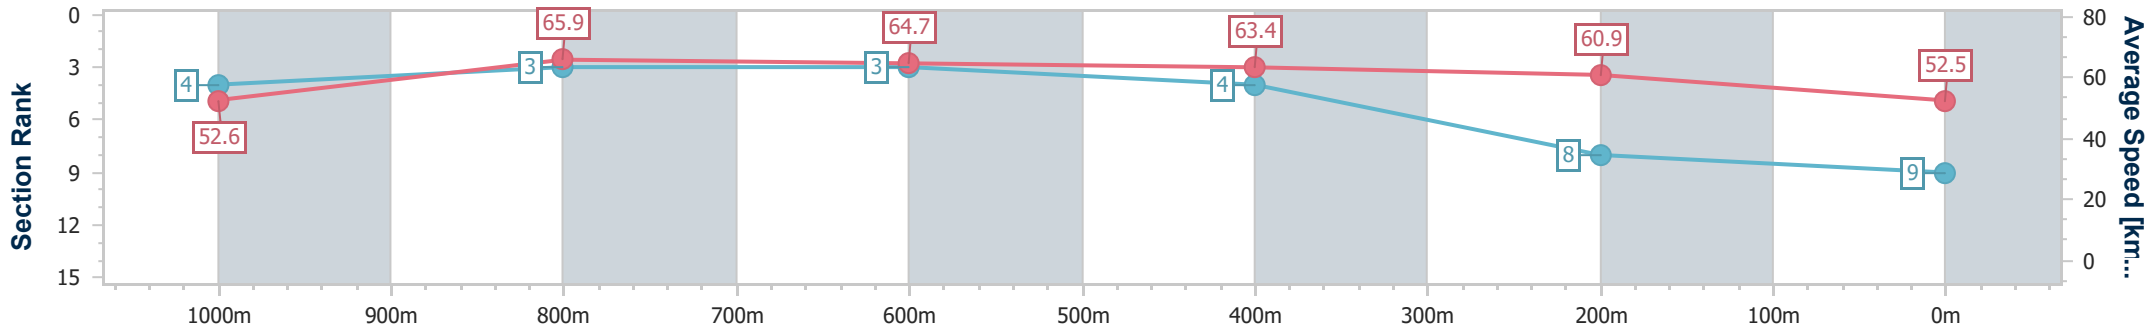

Horse/Jockey Name	Grey Noise
Final Rank	9
Fastest Section Time (Section)	0:10.91 (1000m)
Top Speed [km/h] (Section)	67.5 (1000m)
Race State	Finished

Ipswich QLD Professional
Race 4: IEEC OPEN EVENING 2 FEBRUARY RATINGS BAND 0 -
58 Handicap - 1200m
14 January 2023 - 14:19
Track Rating: Good 4, Weather: Overcast, Rail Position: +5m Entire Course

Section	Overall	1000m	800m	600m	400m	200m
Section Times	1:12.49 [9] (0:13.69)	0:58.80 [4] (0:10.91)	0:47.89 [3] (0:11.06)	0:36.83 [3] (0:11.31)	0:25.52 [4] (0:11.79)	0:13.73 [8] (0:13.73)
Average Speed [km/h]	52.6	65.9	64.7	63.4	60.9	52.5
Top Speed [km/h]	67.2	67.5	65.3	64.5	62.3	59.0
Avg. Dist. to Rail [m]	1.3	0.9	1.1	1.3	0.6	1.1
Avg. Stride Freq. [Hz]	2.4	2.4	2.4	2.3	2.3	2.2
Avg. Stride Length [m]	6.2	7.6	7.6	7.5	7.2	6.7

- [ ] Ranking at each section and finish
- -.-.- No data available at this section
- NA No data available