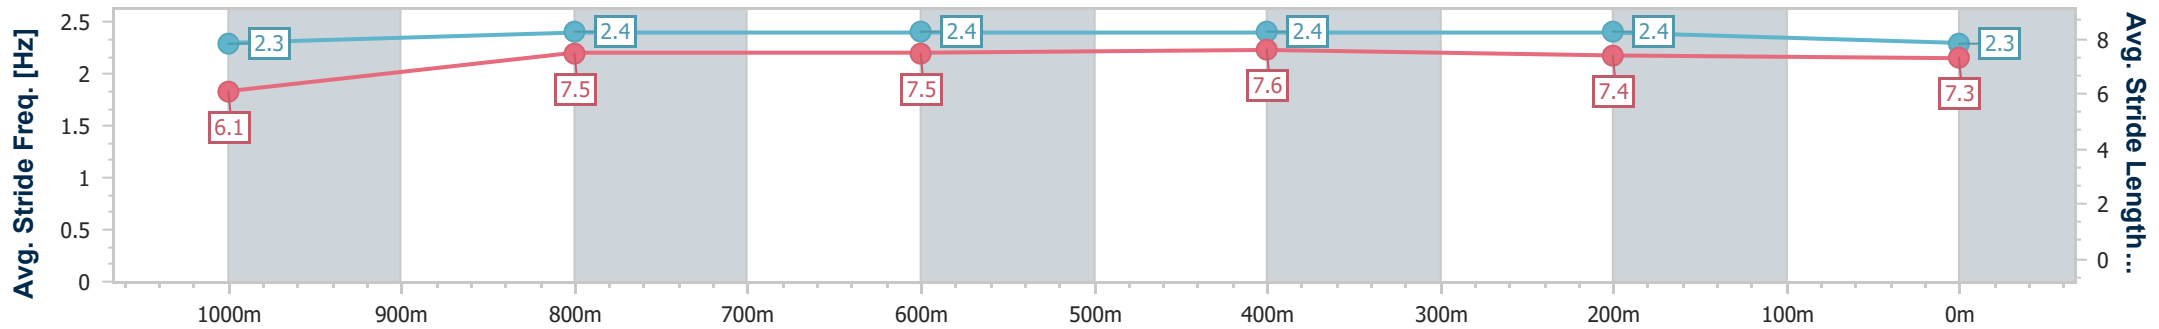

Horse/Jockey Name	Spill The Diamonds
Final Rank	7
Fastest Section Time (Section)	0:11.04 (1000m)
Top Speed [km/h] (Section)	67.1 (1000m)
Race State	Finished

Ipswich QLD Professional
Race 4: IEEC OPEN EVENING 2 FEBRUARY RATINGS BAND 0 -
58 Handicap - 1200m
14 January 2023 - 14:19
Track Rating: Good 4, Weather: Overcast, Rail Position: +5m Entire Course

Section	Overall	1000m	800m	600m	400m	200m
Section Times	1:10.37 [7] (0:14.11)	0:56.26 [7] (0:11.04)	0:45.22 [7] (0:11.09)	0:34.13 [7] (0:11.15)	0:22.98 [7] (0:11.32)	0:11.66 [6] (0:11.66)
Average Speed [km/h]	51.0	65.3	64.9	64.3	64.1	61.7
Top Speed [km/h]	67.1	67.1	66.7	65.7	65.3	63.9
Avg. Dist. to Rail [m]	6.5	1.1	0.4	0.5	2.9	7.2
Avg. Stride Freq. [Hz]	2.3	2.4	2.4	2.4	2.4	2.3
Avg. Stride Length [m]	6.1	7.5	7.5	7.6	7.4	7.3

- [ ] Ranking at each section and finish
- -.-.- No data available at this section
- NA No data available