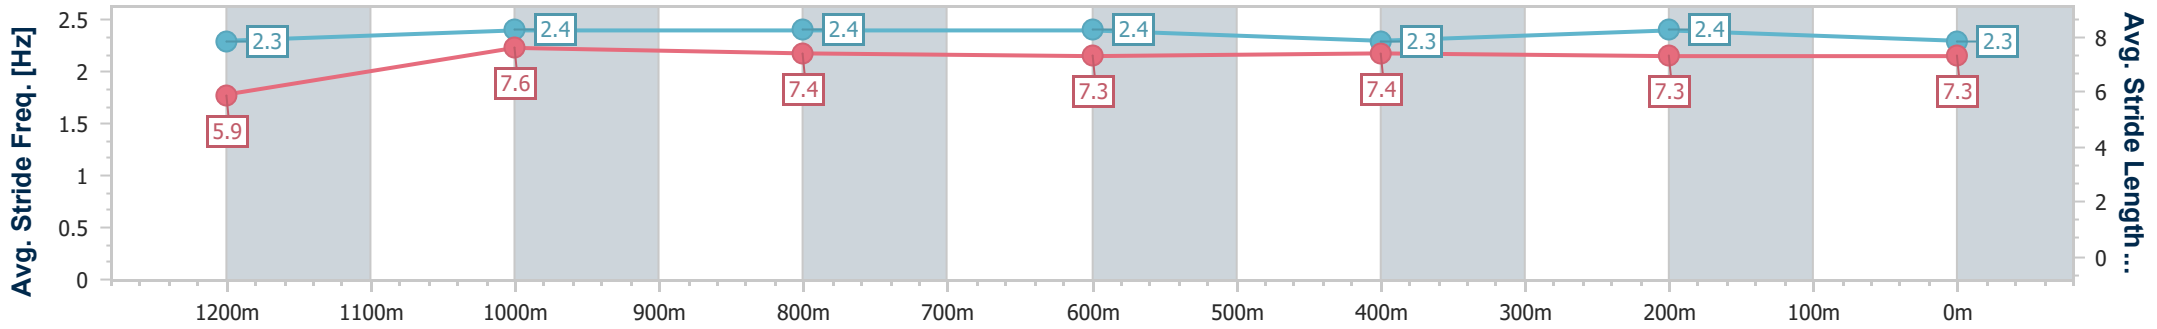

Race 8: SIRROMET BENCHMARK 78 Handicap - 1350m

14 January 2023 - 17:05

Track Rating: Good 4, Weather: Overcast, Rail Position: +5m Entire Course

Section	Overall	1200m	1000m	800m	600m	400m	200m
Section Times	1:19.81 [1] (0:11.22)	1:08.59 [1] (0:11.12)	0:57.47 [1] (0:11.43)	0:46.04 [1] (0:11.54)	0:34.50 [1] (0:11.53)	0:22.97 [1] (0:11.39)	0:11.58 [1] (0:11.58)
Average Speed [km/h]	48.3	64.7	62.9	62.0	62.2	63.0	62.1
Top Speed [km/h]	65.0	66.0	64.6	62.8	62.9	65.5	64.3
Avg. Dist. to Rail [m]	4.4	0.4	0.6	1.1	0.9	1.0	1.0
Avg. Stride Freq. [Hz]	2.3	2.4	2.4	2.4	2.3	2.4	2.3
Avg. Stride Length [m]	5.9	7.6	7.4	7.3	7.4	7.3	7.3