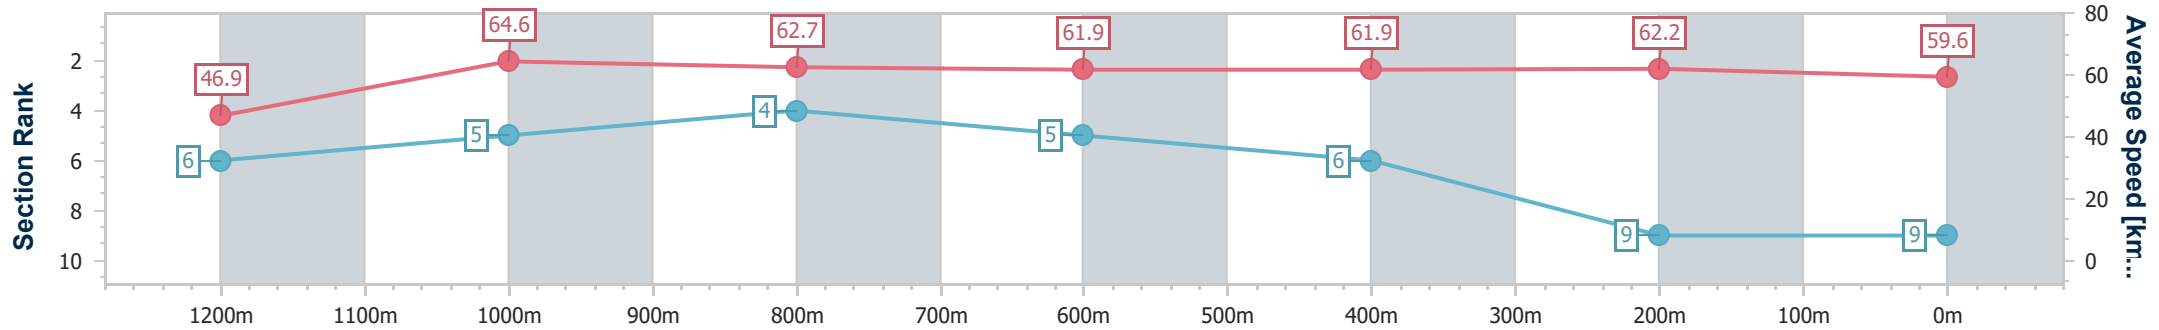

Ipswich QLD Professional

Race 8: SIRROMET BENCHMARK 78 Handicap - 1350m

14 January 2023 - 17:05

Track Rating: Good 4, Weather: Overcast, Rail Position: +5m Entire Course

Section	Overall	1200m	1000m	800m	600m	400m	200m
Section Times	1:20.96 [9] (0:11.52)	1:09.44 [6] (0:11.12)	0:58.32 [5] (0:11.43)	0:46.89 [4] (0:11.59)	0:35.30 [5] (0:11.65)	0:23.65 [6] (0:11.58)	0:12.07 [9] (0:12.07)
Average Speed [km/h]	46.9	64.6	62.7	61.9	61.9	62.2	59.6
Top Speed [km/h]	63.8	66.0	63.9	62.8	62.5	63.1	62.6
Avg. Dist. to Rail [m]	1.6	1.1	1.7	0.8	0.2	0.2	1.3
Avg. Stride Freq. [Hz]	2.2	2.4	2.3	2.3	2.3	2.3	2.3
Avg. Stride Length [m]	6.0	7.4	7.4	7.4	7.5	7.5	7.3

- [] Ranking at each section and finish
- .-.- No data available at this section
- NA No data available