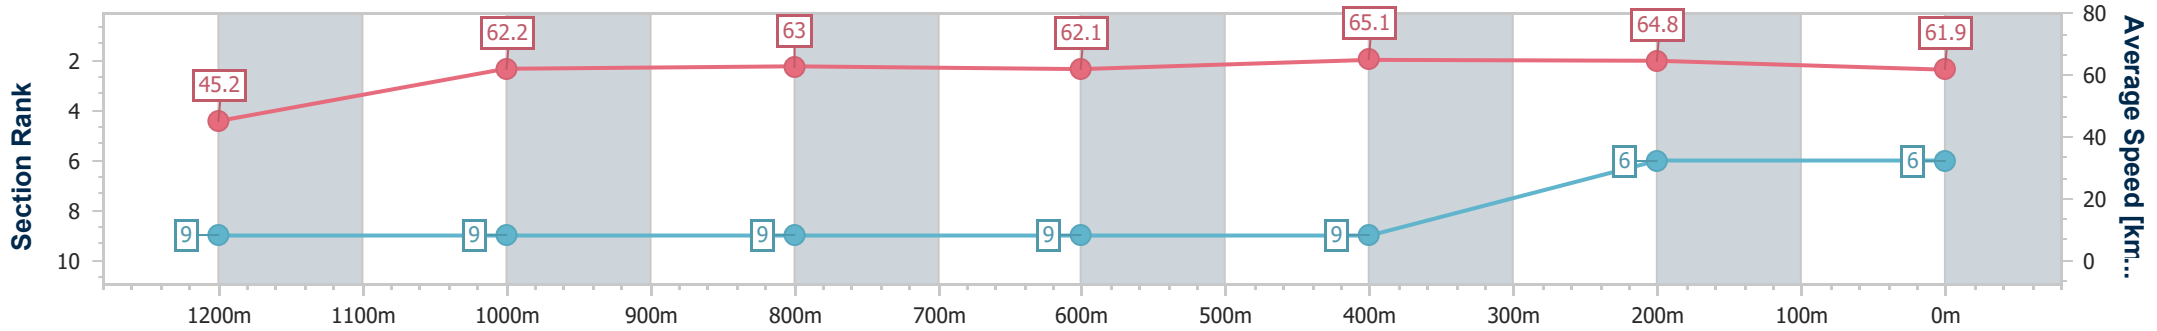

Ipswich QLD Professional

Race 8: SIRROMET BENCHMARK 78 Handicap - 1350m

14 January 2023 - 17:05

Track Rating: Good 4, Weather: Overcast, Rail Position: +5m Entire Course

Section	Overall	1200m	1000m	800m	600m	400m	200m
Section Times	1:20.46 [6] (0:11.93)	1:08.53 [9] (0:11.57)	0:56.96 [9] (0:11.41)	0:45.55 [9] (0:11.54)	0:34.01 [9] (0:11.18)	0:22.83 [9] (0:11.19)	0:11.64 [6] (0:11.64)
Average Speed [km/h]	45.2	62.2	63.0	62.1	65.1	64.8	61.9
Top Speed [km/h]	63.4	64.5	64.2	63.1	65.7	65.6	63.9
Avg. Dist. to Rail [m]	3.0	1.5	1.1	0.7	1.9	2.9	4.3
Avg. Stride Freq. [Hz]	2.2	2.4	2.4	2.4	2.4	2.5	2.4
Avg. Stride Length [m]	5.7	7.3	7.4	7.3	7.4	7.4	7.3

- [] Ranking at each section and finish
- .-.- No data available at this section
- NA No data available

Horse/Jockey Name	Brook Hill
Final Rank	7
Fastest Section Time (Section)	0:11.36 (1200m)
Top Speed [km/h] (Section)	65.6 (1200m)
Race State	Finished