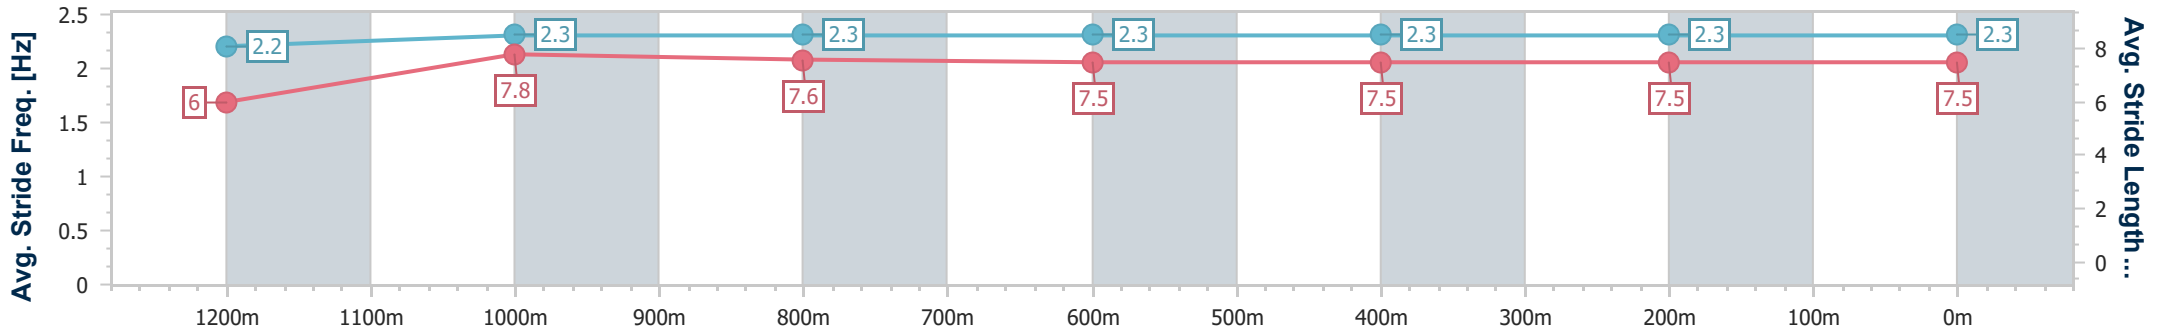

Ipswich QLD Professional

Race 8: SIRROMET BENCHMARK 78 Handicap - 1350m

14 January 2023 - 17:05

Track Rating: Good 4, Weather: Overcast, Rail Position: +5m Entire Course

Section	Overall	1200m	1000m	800m	600m	400m	200m
Section Times	1:20.35 [5] (0:11.39)	1:08.96 [2] (0:11.05)	0:57.91 [2] (0:11.45)	0:46.46 [2] (0:11.62)	0:34.84 [2] (0:11.60)	0:23.24 [2] (0:11.46)	0:11.78 [3] (0:11.78)
Average Speed [km/h]	47.5	65.2	62.8	61.8	62.0	62.9	61.1
Top Speed [km/h]	64.9	65.8	65.4	63.1	63.3	64.1	63.5
Avg. Dist. to Rail [m]	3.2	0.5	0.7	0.8	0.2	0.9	1.0
Avg. Stride Freq. [Hz]	2.2	2.3	2.3	2.3	2.3	2.3	2.3
Avg. Stride Length [m]	6.0	7.8	7.6	7.5	7.5	7.5	7.5

- [] Ranking at each section and finish
- .-.- No data available at this section
- NA No data available

Horse/Jockey Name	Checkers
Final Rank	6
Fastest Section Time (Section)	0:11.18 (600m)
Top Speed [km/h] (Section)	65.7 (600m)
Race State	Finished