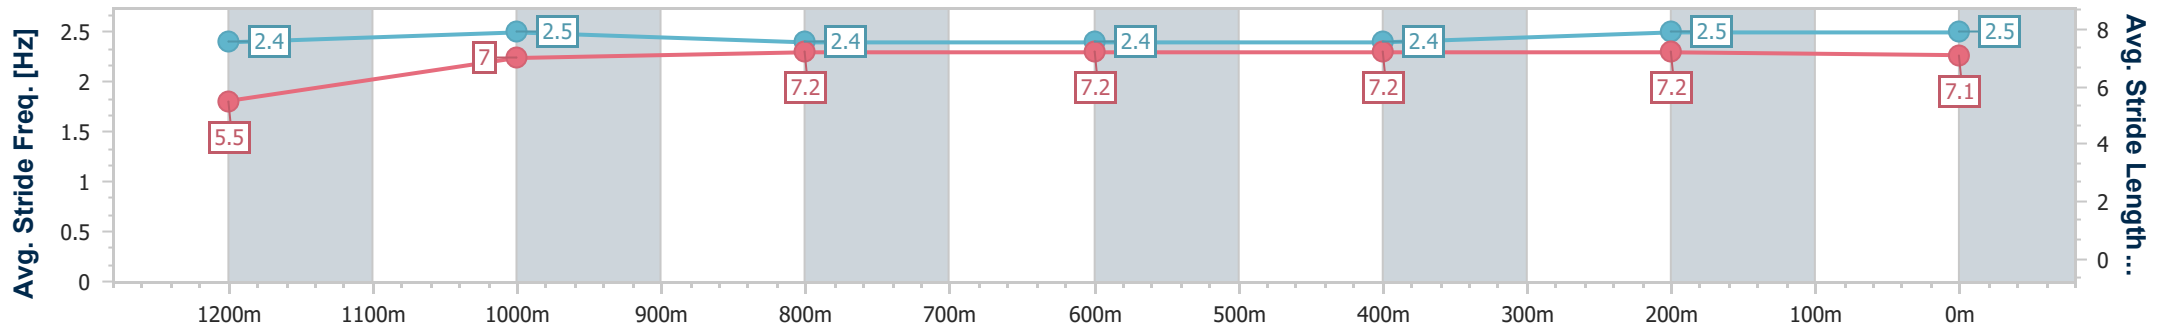

Ipswich QLD Professional

Race 8: SIRROMET BENCHMARK 78 Handicap - 1350m

14 January 2023 - 17:05

Track Rating: Good 4, Weather: Overcast, Rail Position: +5m Entire Course

Section	Overall	1200m	1000m	800m	600m	400m	200m
Section Times	1:20.27 [4] (0:11.66)	1:08.61 [7] (0:11.39)	0:57.22 [7] (0:11.47)	0:45.75 [7] (0:11.43)	0:34.32 [7] (0:11.55)	0:22.77 [7] (0:11.36)	0:11.41 [7] (0:11.41)
Average Speed [km/h]	46.3	62.9	62.5	62.4	62.1	63.3	63.1
Top Speed [km/h]	61.9	66.9	65.1	63.2	62.7	64.4	63.9
Avg. Dist. to Rail [m]	1.8	3.1	2.5	2.1	1.1	0.5	0.7
Avg. Stride Freq. [Hz]	2.4	2.5	2.4	2.4	2.4	2.5	2.5
Avg. Stride Length [m]	5.5	7.0	7.2	7.2	7.2	7.2	7.1

- [] Ranking at each section and finish
- .-.- No data available at this section
- NA No data available

Horse/Jockey Name	What the Fuss
Final Rank	5
Fastest Section Time (Section)	0:11.05 (1200m)
Top Speed [km/h] (Section)	65.8 (1200m)
Race State	Finished