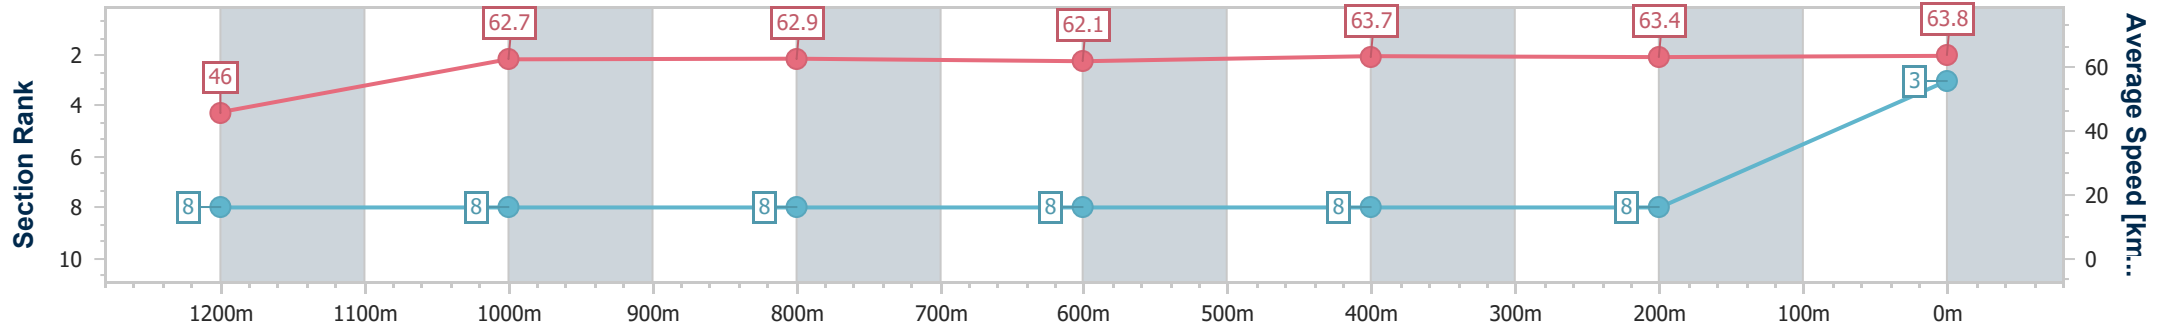

Ipswich QLD Professional

Race 8: SIRROMET BENCHMARK 78 Handicap - 1350m

14 January 2023 - 17:05

Track Rating: Good 4, Weather: Overcast, Rail Position: +5m Entire Course

Section	Overall	1200m	1000m	800m	600m	400m	200m
Section Times	1:20.23 [3] (0:11.77)	1:08.46 [8] (0:11.47)	0:56.99 [8] (0:11.43)	0:45.56 [8] (0:11.57)	0:33.99 [8] (0:11.31)	0:22.68 [8] (0:11.39)	0:11.29 [8] (0:11.29)
Average Speed [km/h]	46.0	62.7	62.9	62.1	63.7	63.4	63.8
Top Speed [km/h]	61.7	64.8	64.6	62.5	64.7	64.7	64.7
Avg. Dist. to Rail [m]	5.0	0.5	0.4	0.8	0.1	1.6	2.4
Avg. Stride Freq. [Hz]	2.1	2.3	2.2	2.2	2.3	2.2	2.3
Avg. Stride Length [m]	6.2	7.8	7.9	7.9	7.8	7.9	7.8

- [] Ranking at each section and finish
- .-.- No data available at this section
- NA No data available

Horse/Jockey Name	Dream Song
Final Rank	4
Fastest Section Time (Section)	0:11.36 (400m)
Top Speed [km/h] (Section)	66.9 (1200m)
Race State	Finished