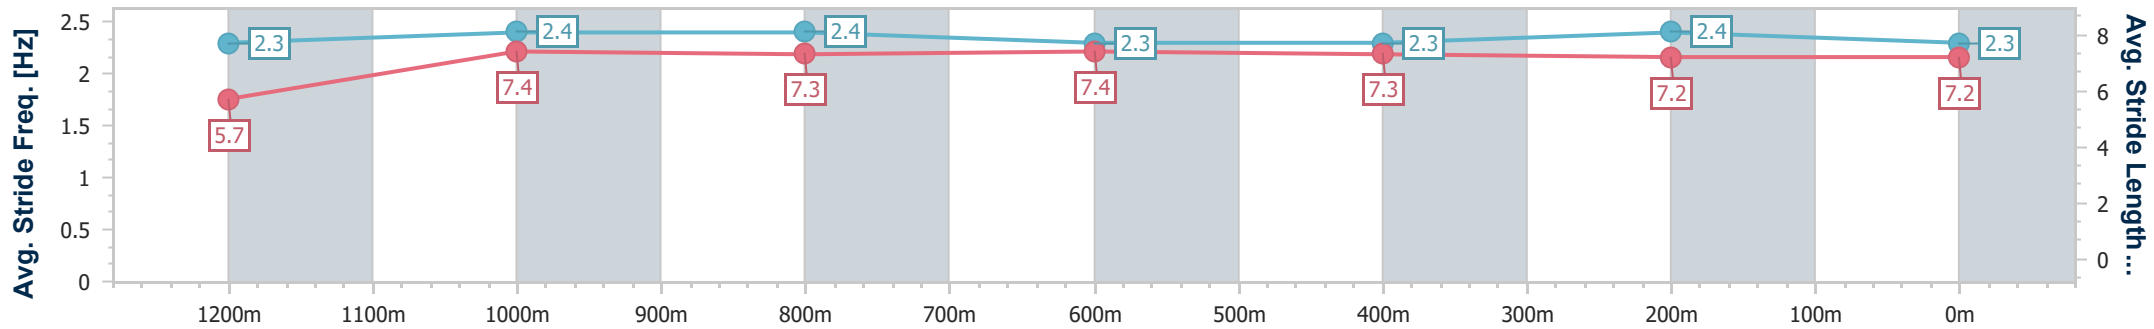

- [] Ranking at each section and finish
- .-.- No data available at this section
- NA No data available

Horse/Jockey Name	Most Dazzling
Final Rank	8
Fastest Section Time (Section)	0:11.12 (1200m)
Top Speed [km/h] (Section)	66.4 (1200m)
Race State	Finished

Ipswich QLD Professional

Race 8: SIRROMET BENCHMARK 78 Handicap - 1350m

14 January 2023 - 17:05

Track Rating: Good 4, Weather: Overcast, Rail Position: +5m Entire Course

Section	Overall	1200m	1000m	800m	600m	400m	200m
Section Times	1:20.60 [8] (0:11.45)	1:09.15 [3] (0:11.12)	0:58.03 [3] (0:11.59)	0:46.44 [5] (0:11.56)	0:34.88 [4] (0:11.62)	0:23.26 [4] (0:11.46)	0:11.80 [4] (0:11.80)
Average Speed [km/h]	47.2	64.7	62.0	61.9	61.6	62.4	61.1
Top Speed [km/h]	63.7	66.4	63.1	63.0	63.1	64.3	63.6
Avg. Dist. to Rail [m]	1.6	1.2	0.9	1.3	1.4	1.7	0.6
Avg. Stride Freq. [Hz]	2.3	2.4	2.4	2.3	2.3	2.4	2.3
Avg. Stride Length [m]	5.7	7.4	7.3	7.4	7.3	7.2	7.2