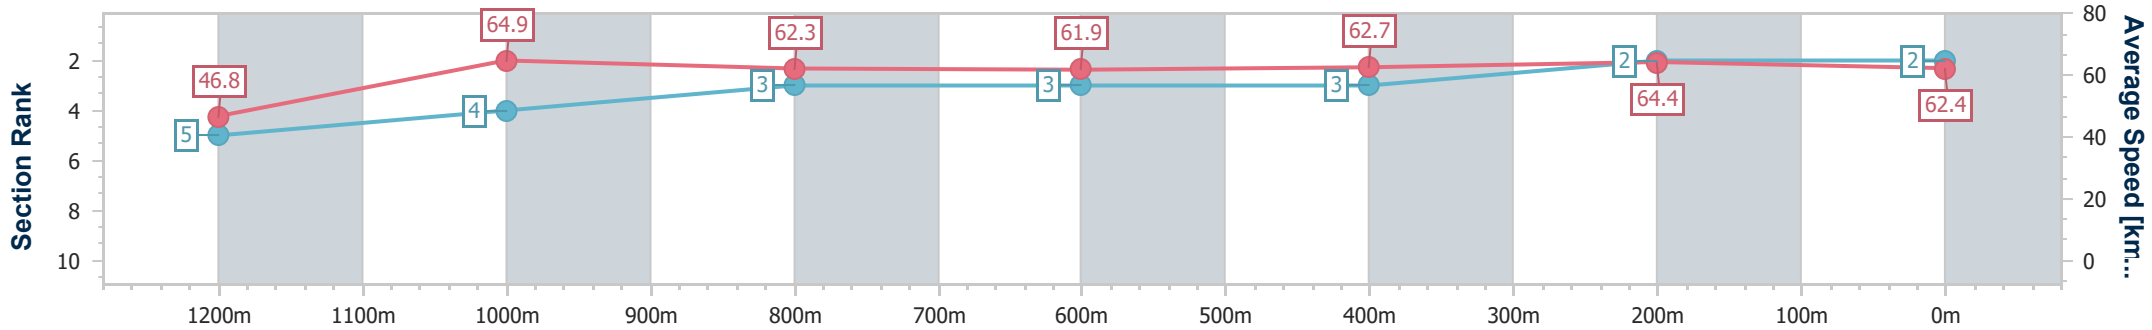

Ipswich QLD Professional

Race 8: SIRROMET BENCHMARK 78 Handicap - 1350m

14 January 2023 - 17:05

Track Rating: Good 4, Weather: Overcast, Rail Position: +5m Entire Course

Section	Overall	1200m	1000m	800m	600m	400m	200m
Section Times	1:19.98 [2] (0:11.52)	1:08.46 [5] (0:11.08)	0:57.38 [4] (0:11.53)	0:45.85 [3] (0:11.61)	0:34.24 [3] (0:11.50)	0:22.74 [3] (0:11.22)	0:11.52 [2] (0:11.52)
Average Speed [km/h]	46.8	64.9	62.3	61.9	62.7	64.4	62.4
Top Speed [km/h]	63.1	66.1	63.9	62.8	64.3	65.4	64.3
Avg. Dist. to Rail [m]	1.7	1.0	1.1	0.3	0.5	0.9	2.7
Avg. Stride Freq. [Hz]	2.2	2.3	2.2	2.3	2.3	2.3	2.2
Avg. Stride Length [m]	5.8	7.7	7.7	7.6	7.7	7.8	7.7