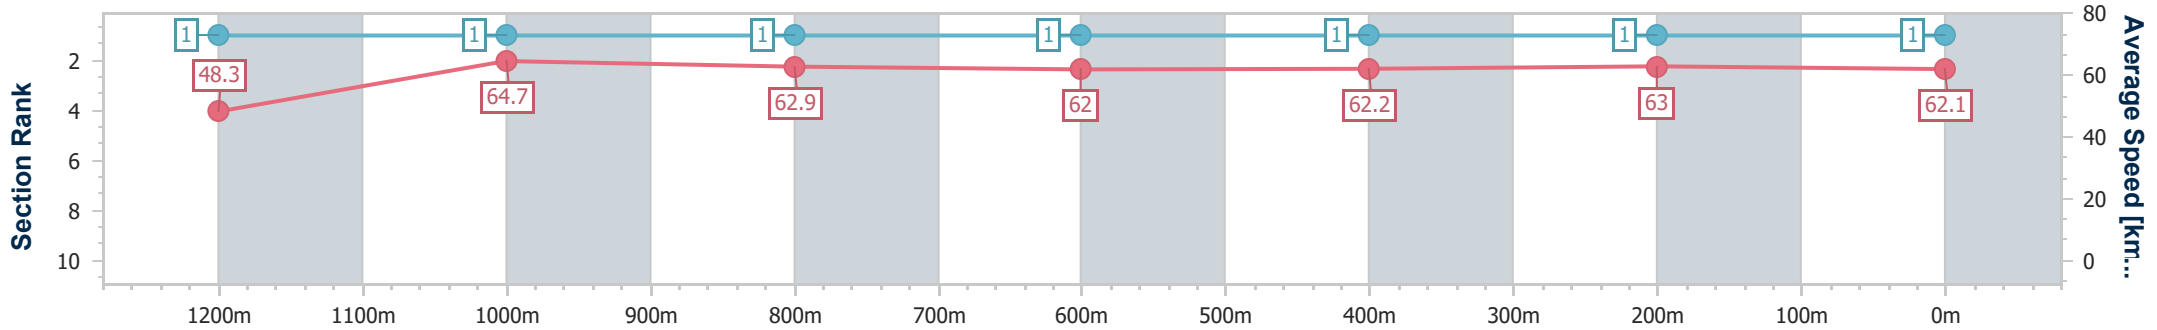

Race 8: SIRROMET BENCHMARK 78 Handicap - 1350m

14 January 2023 - 17:05

Track Rating: Good 4, Weather: Overcast, Rail Position: +5m Entire Course

Section	Overall	1200m	1000m	800m	600m	400m	200m
Section Times	1:19.81 [1] (0:11.22)	1:08.59 [1] (0:11.12)	0:57.47 [1] (0:11.43)	0:46.04 [1] (0:11.54)	0:34.50 [1] (0:11.53)	0:22.97 [1] (0:11.39)	0:11.58 [1] (0:11.58)
Average Speed [km/h]	48.3	64.7	62.9	62.0	62.2	63.0	62.1
Top Speed [km/h]	65.0	66.0	64.6	62.8	62.9	65.5	64.3
Avg. Dist. to Rail [m]	4.4	0.4	0.6	1.1	0.9	1.0	1.0
Avg. Stride Freq. [Hz]	2.3	2.4	2.4	2.4	2.3	2.4	2.3
Avg. Stride Length [m]	5.9	7.6	7.4	7.3	7.4	7.3	7.3