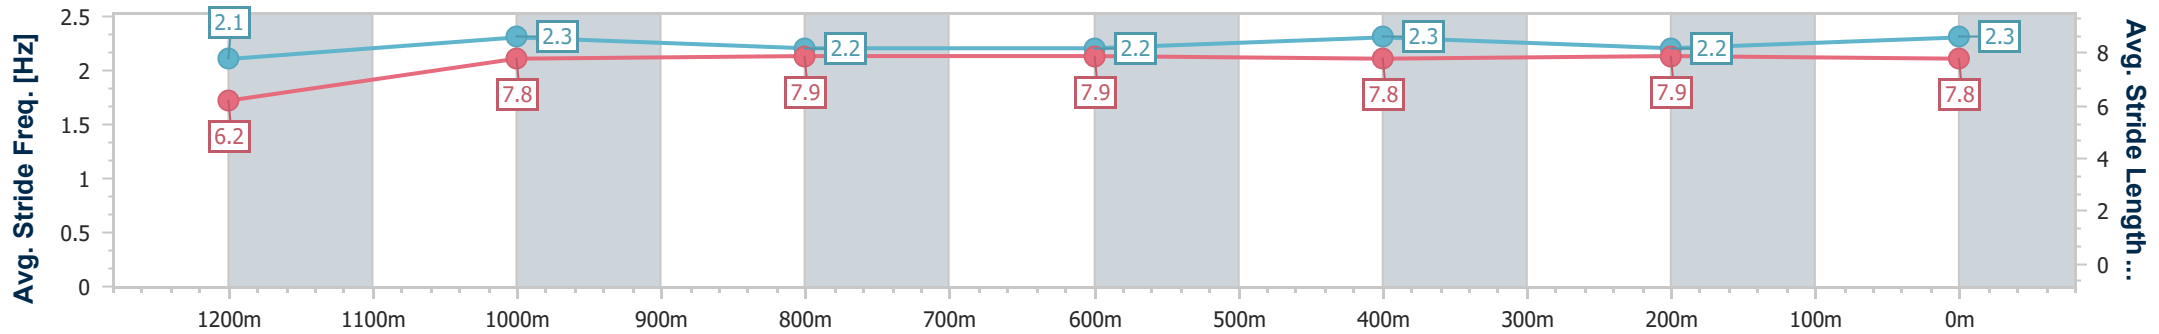

Ipswich QLD Professional

Race 8: SIRROMET BENCHMARK 78 Handicap - 1350m

14 January 2023 - 17:05

Track Rating: Good 4, Weather: Overcast, Rail Position: +5m Entire Course

Section	Overall	1200m	1000m	800m	600m	400m	200m
Section Times	1:20.23 [3] (0:11.77)	1:08.46 [8] (0:11.47)	0:56.99 [8] (0:11.43)	0:45.56 [8] (0:11.57)	0:33.99 [8] (0:11.31)	0:22.68 [8] (0:11.39)	0:11.29 [8] (0:11.29)
Average Speed [km/h]	46.0	62.7	62.9	62.1	63.7	63.4	63.8
Top Speed [km/h]	61.7	64.8	64.6	62.5	64.7	64.7	64.7
Avg. Dist. to Rail [m]	5.0	0.5	0.4	0.8	0.1	1.6	2.4
Avg. Stride Freq. [Hz]	2.1	2.3	2.2	2.2	2.3	2.2	2.3
Avg. Stride Length [m]	6.2	7.8	7.9	7.9	7.8	7.9	7.8

- [] Ranking at each section and finish
- .-.- No data available at this section
- NA No data available

Horse/Jockey Name	Dream Song
Final Rank	4
Fastest Section Time (Section)	0:11.36 (400m)
Top Speed [km/h] (Section)	66.9 (1200m)
Race State	Finished