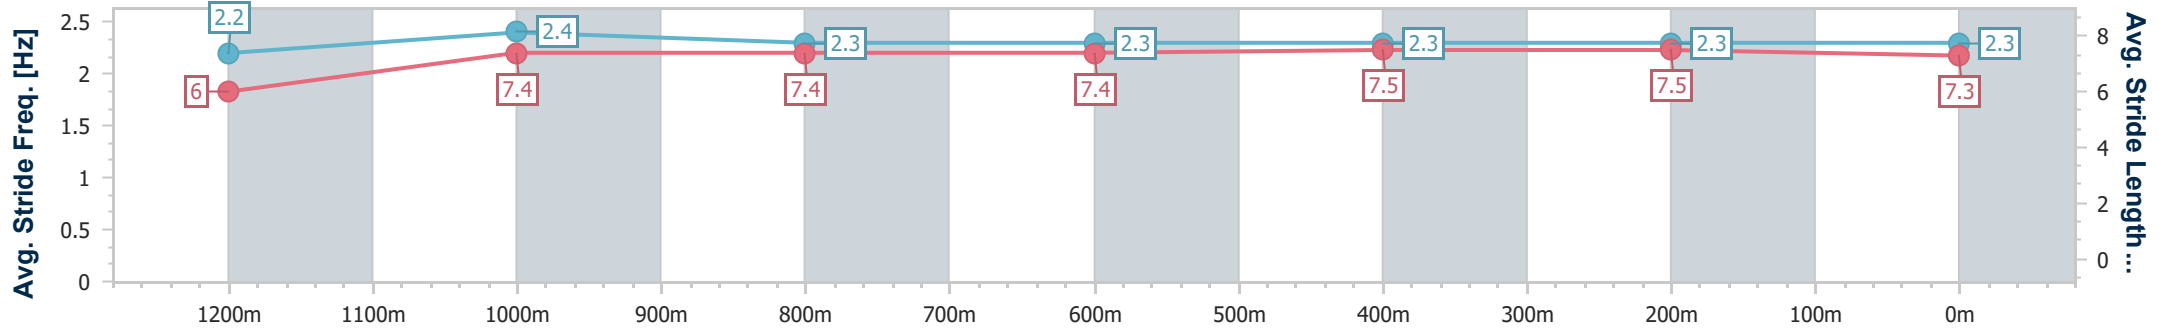

Ipswich QLD Professional

Race 8: SIRROMET BENCHMARK 78 Handicap - 1350m

14 January 2023 - 17:05

Track Rating: Good 4, Weather: Overcast, Rail Position: +5m Entire Course

Section	Overall	1200m	1000m	800m	600m	400m	200m
Section Times	1:20.96 [9] (0:11.52)	1:09.44 [6] (0:11.12)	0:58.32 [5] (0:11.43)	0:46.89 [4] (0:11.59)	0:35.30 [5] (0:11.65)	0:23.65 [6] (0:11.58)	0:12.07 [9] (0:12.07)
Average Speed [km/h]	46.9	64.6	62.7	61.9	61.9	62.2	59.6
Top Speed [km/h]	63.8	66.0	63.9	62.8	62.5	63.1	62.6
Avg. Dist. to Rail [m]	1.6	1.1	1.7	0.8	0.2	0.2	1.3
Avg. Stride Freq. [Hz]	2.2	2.4	2.3	2.3	2.3	2.3	2.3
Avg. Stride Length [m]	6.0	7.4	7.4	7.4	7.5	7.5	7.3

- [] Ranking at each section and finish
- .-.- No data available at this section
- NA No data available