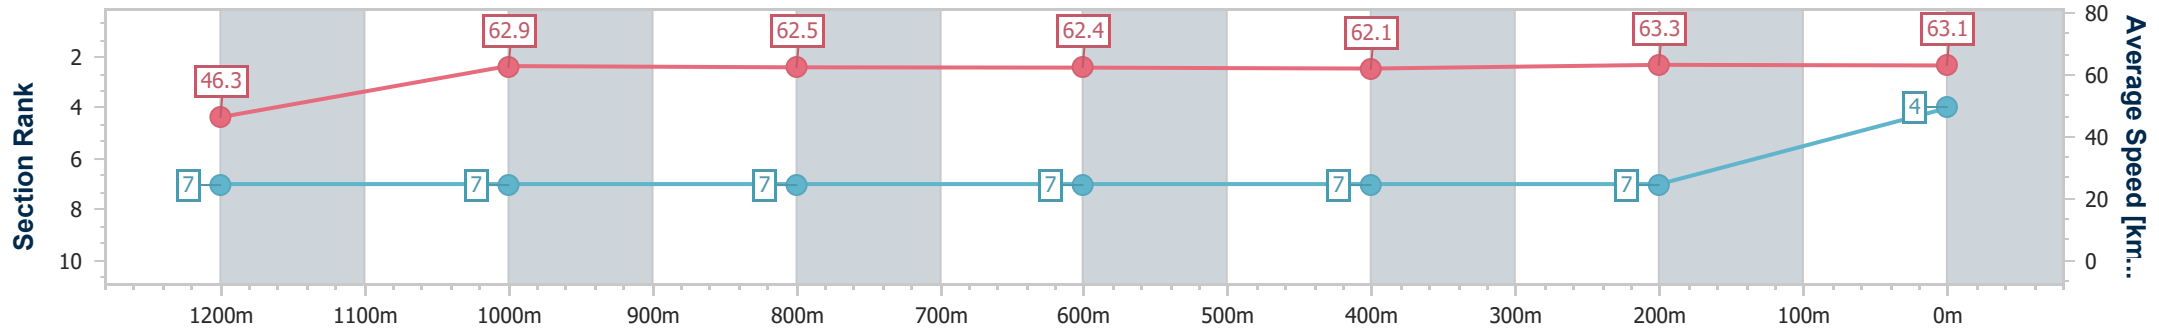

Ipswich QLD Professional

Race 8: SIRROMET BENCHMARK 78 Handicap - 1350m

14 January 2023 - 17:05

Track Rating: Good 4, Weather: Overcast, Rail Position: +5m Entire Course

Section	Overall	1200m	1000m	800m	600m	400m	200m
Section Times	1:20.27 [4] (0:11.66)	1:08.61 [7] (0:11.39)	0:57.22 [7] (0:11.47)	0:45.75 [7] (0:11.43)	0:34.32 [7] (0:11.55)	0:22.77 [7] (0:11.36)	0:11.41 [7] (0:11.41)
Average Speed [km/h]	46.3	62.9	62.5	62.4	62.1	63.3	63.1
Top Speed [km/h]	61.9	66.9	65.1	63.2	62.7	64.4	63.9
Avg. Dist. to Rail [m]	1.8	3.1	2.5	2.1	1.1	0.5	0.7
Avg. Stride Freq. [Hz]	2.4	2.5	2.4	2.4	2.4	2.5	2.5
Avg. Stride Length [m]	5.5	7.0	7.2	7.2	7.2	7.2	7.1

- [] Ranking at each section and finish
- .-.- No data available at this section
- NA No data available

Horse/Jockey Name	What the Fuss
Final Rank	5
Fastest Section Time (Section)	0:11.05 (1200m)
Top Speed [km/h] (Section)	65.8 (1200m)
Race State	Finished