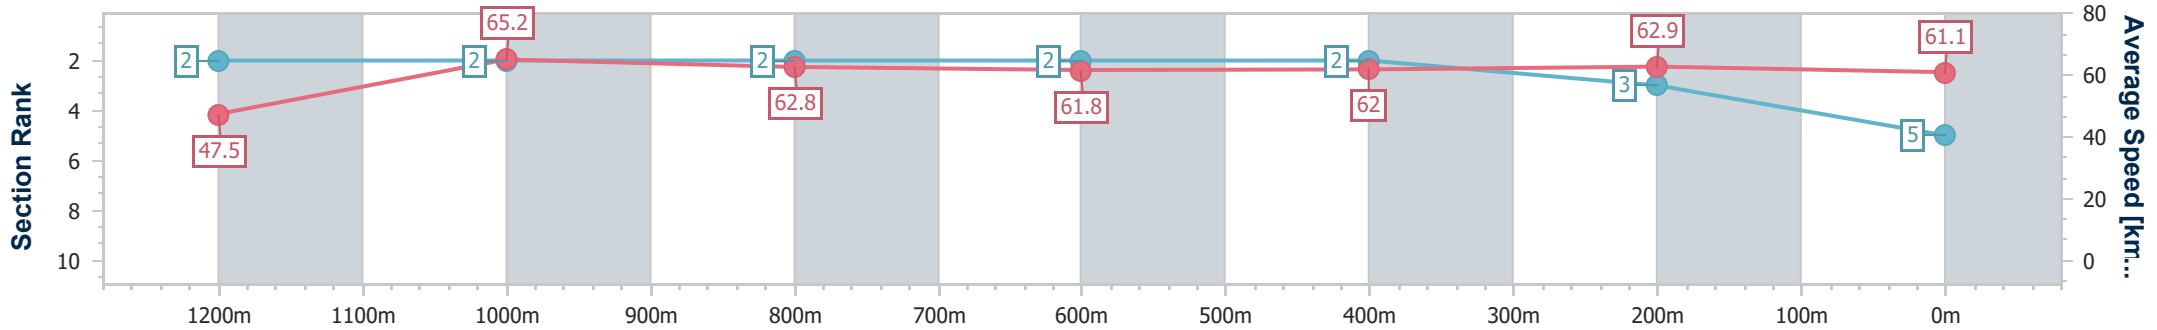

Ipswich QLD Professional

Race 8: SIRROMET BENCHMARK 78 Handicap - 1350m

14 January 2023 - 17:05

Track Rating: Good 4, Weather: Overcast, Rail Position: +5m Entire Course

Section	Overall	1200m	1000m	800m	600m	400m	200m
Section Times	1:20.35 [5] (0:11.39)	1:08.96 [2] (0:11.05)	0:57.91 [2] (0:11.45)	0:46.46 [2] (0:11.62)	0:34.84 [2] (0:11.60)	0:23.24 [2] (0:11.46)	0:11.78 [3] (0:11.78)
Average Speed [km/h]	47.5	65.2	62.8	61.8	62.0	62.9	61.1
Top Speed [km/h]	64.9	65.8	65.4	63.1	63.3	64.1	63.5
Avg. Dist. to Rail [m]	3.2	0.5	0.7	0.8	0.2	0.9	1.0
Avg. Stride Freq. [Hz]	2.2	2.3	2.3	2.3	2.3	2.3	2.3
Avg. Stride Length [m]	6.0	7.8	7.6	7.5	7.5	7.5	7.5

- [] Ranking at each section and finish
- .-.- No data available at this section
- NA No data available

Horse/Jockey Name	Checkers
Final Rank	6
Fastest Section Time (Section)	0:11.18 (600m)
Top Speed [km/h] (Section)	65.7 (600m)
Race State	Finished