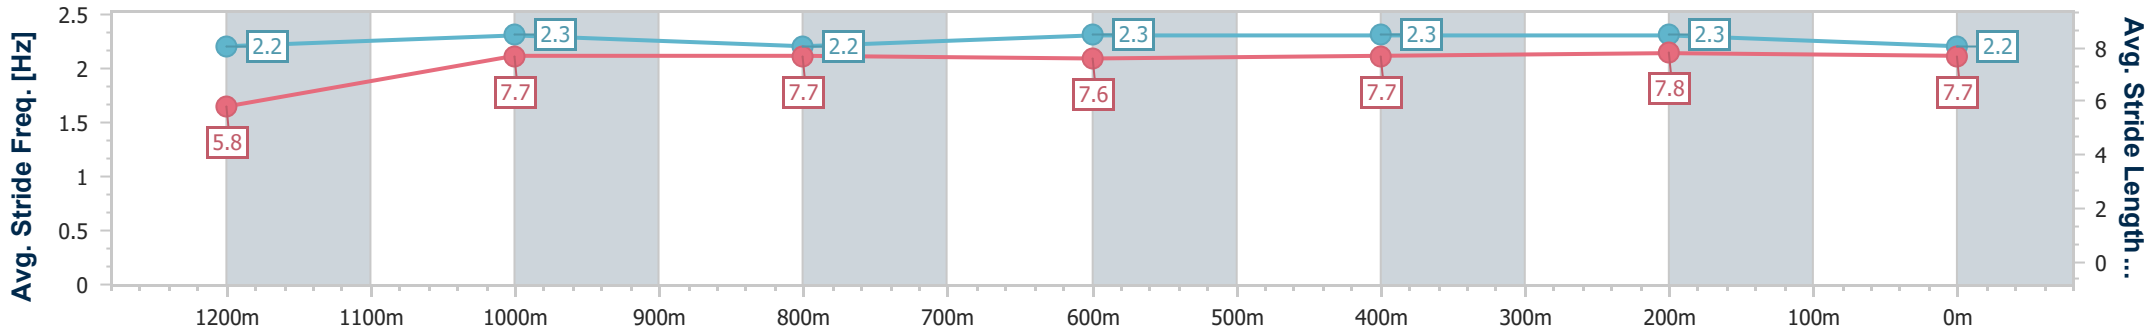

Ipswich QLD Professional

Race 8: SIRROMET BENCHMARK 78 Handicap - 1350m

14 January 2023 - 17:05

Track Rating: Good 4, Weather: Overcast, Rail Position: +5m Entire Course

Section	Overall	1200m	1000m	800m	600m	400m	200m
Section Times	1:19.98 [2] (0:11.52)	1:08.46 [5] (0:11.08)	0:57.38 [4] (0:11.53)	0:45.85 [3] (0:11.61)	0:34.24 [3] (0:11.50)	0:22.74 [3] (0:11.22)	0:11.52 [2] (0:11.52)
Average Speed [km/h]	46.8	64.9	62.3	61.9	62.7	64.4	62.4
Top Speed [km/h]	63.1	66.1	63.9	62.8	64.3	65.4	64.3
Avg. Dist. to Rail [m]	1.7	1.0	1.1	0.3	0.5	0.9	2.7
Avg. Stride Freq. [Hz]	2.2	2.3	2.2	2.3	2.3	2.3	2.2
Avg. Stride Length [m]	5.8	7.7	7.7	7.6	7.7	7.8	7.7