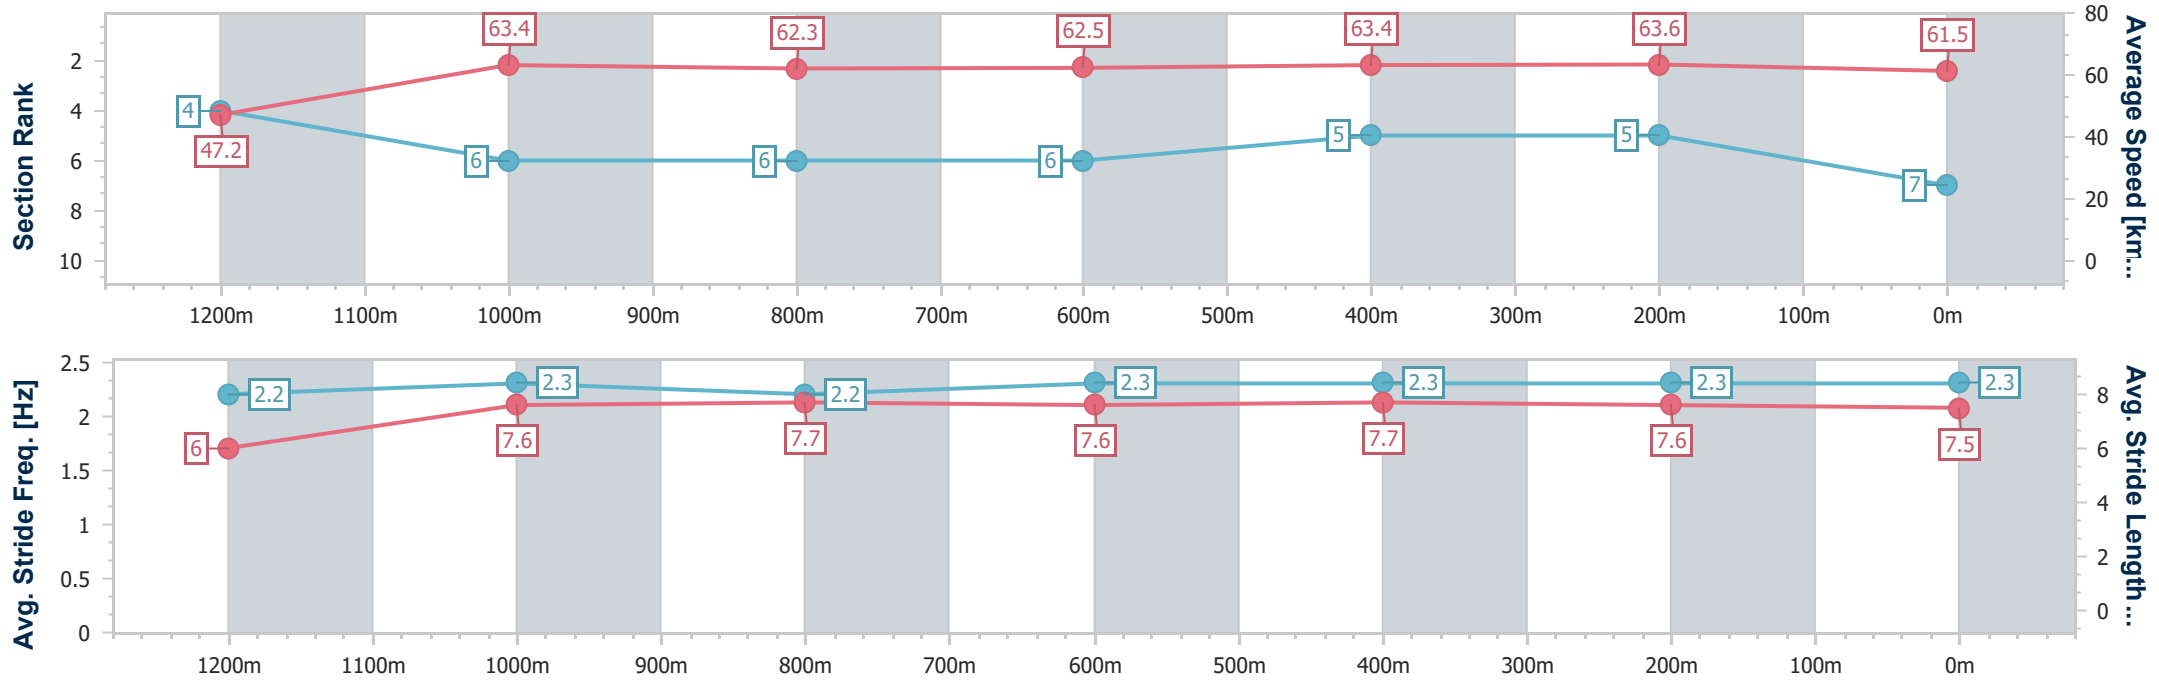

- [] Ranking at each section and finish
- .-.- No data available at this section
- NA No data available

Horse/Jockey Name	Brook Hill
Final Rank	7
Fastest Section Time (Section)	0:11.36 (1200m)
Top Speed [km/h] (Section)	65.6 (1200m)
Race State	Finished

Ipswich QLD Professional

Race 8: SIRROMET BENCHMARK 78 Handicap - 1350m

14 January 2023 - 17:05

Track Rating: Good 4, Weather: Overcast, Rail Position: +5m Entire Course

Section	Overall	1200m	1000m	800m	600m	400m	200m
Section Times	1:20.46 [7] (0:11.45)	1:09.01 [4] (0:11.36)	0:57.65 [6] (0:11.52)	0:46.13 [6] (0:11.52)	0:34.61 [6] (0:11.46)	0:23.15 [5] (0:11.42)	0:11.73 [5] (0:11.73)
Average Speed [km/h]	47.2	63.4	62.3	62.5	63.4	63.6	61.5
Top Speed [km/h]	62.4	65.6	64.9	64.0	64.5	64.3	63.5
Avg. Dist. to Rail [m]	0.7	0.9	0.9	0.4	2.1	2.5	3.5
Avg. Stride Freq. [Hz]	2.2	2.3	2.2	2.3	2.3	2.3	2.3
Avg. Stride Length [m]	6.0	7.6	7.7	7.6	7.7	7.6	7.5

- [] Ranking at each section and finish
- .-.- No data available at this section
- NA No data available

Horse/Jockey Name	Most Dazzling
Final Rank	8
Fastest Section Time (Section)	0:11.12 (1200m)
Top Speed [km/h] (Section)	66.4 (1200m)
Race State	Finished