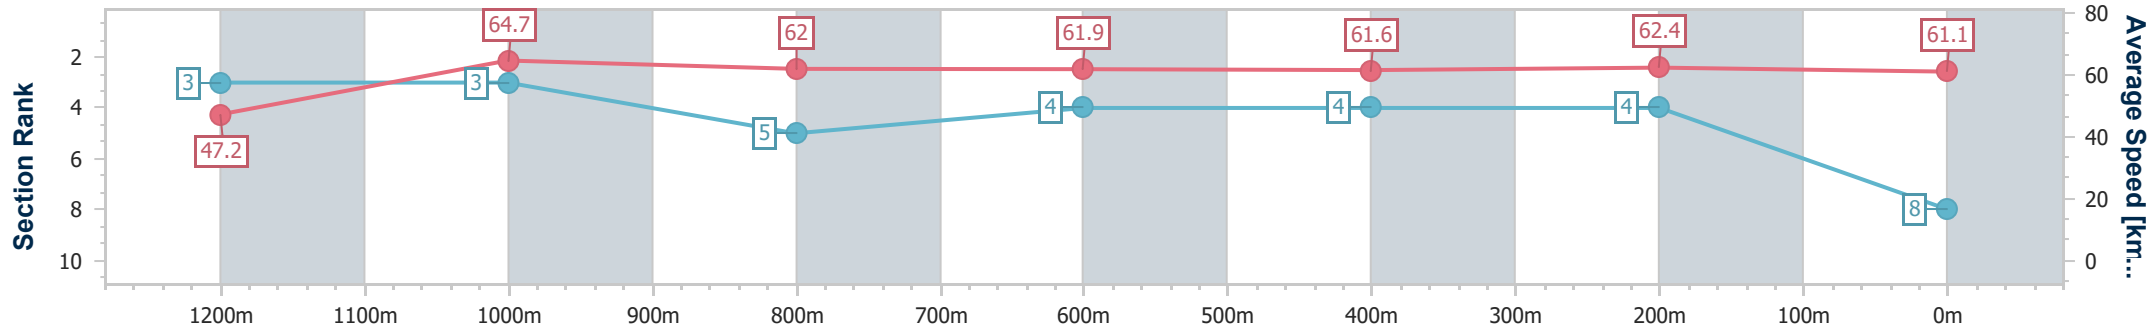

- [] Ranking at each section and finish
- .-.- No data available at this section
- NA No data available

Horse/Jockey Name	Most Dazzling
Final Rank	8
Fastest Section Time (Section)	0:11.12 (1200m)
Top Speed [km/h] (Section)	66.4 (1200m)
Race State	Finished

Ipswich QLD Professional

Race 8: SIRROMET BENCHMARK 78 Handicap - 1350m

14 January 2023 - 17:05

Track Rating: Good 4, Weather: Overcast, Rail Position: +5m Entire Course

Section	Overall	1200m	1000m	800m	600m	400m	200m
Section Times	1:20.60 [8] (0:11.45)	1:09.15 [3] (0:11.12)	0:58.03 [3] (0:11.59)	0:46.44 [5] (0:11.56)	0:34.88 [4] (0:11.62)	0:23.26 [4] (0:11.46)	0:11.80 [4] (0:11.80)
Average Speed [km/h]	47.2	64.7	62.0	61.9	61.6	62.4	61.1
Top Speed [km/h]	63.7	66.4	63.1	63.0	63.1	64.3	63.6
Avg. Dist. to Rail [m]	1.6	1.2	0.9	1.3	1.4	1.7	0.6
Avg. Stride Freq. [Hz]	2.3	2.4	2.4	2.3	2.3	2.4	2.3
Avg. Stride Length [m]	5.7	7.4	7.3	7.4	7.3	7.2	7.2

- [] Ranking at each section and finish
- .-.- No data available at this section
- NA No data available

Horse/Jockey Name	General Dubai
Final Rank	9
Fastest Section Time (Section)	0:11.12 (1200m)
Top Speed [km/h] (Section)	66.0 (1200m)
Race State	Finished