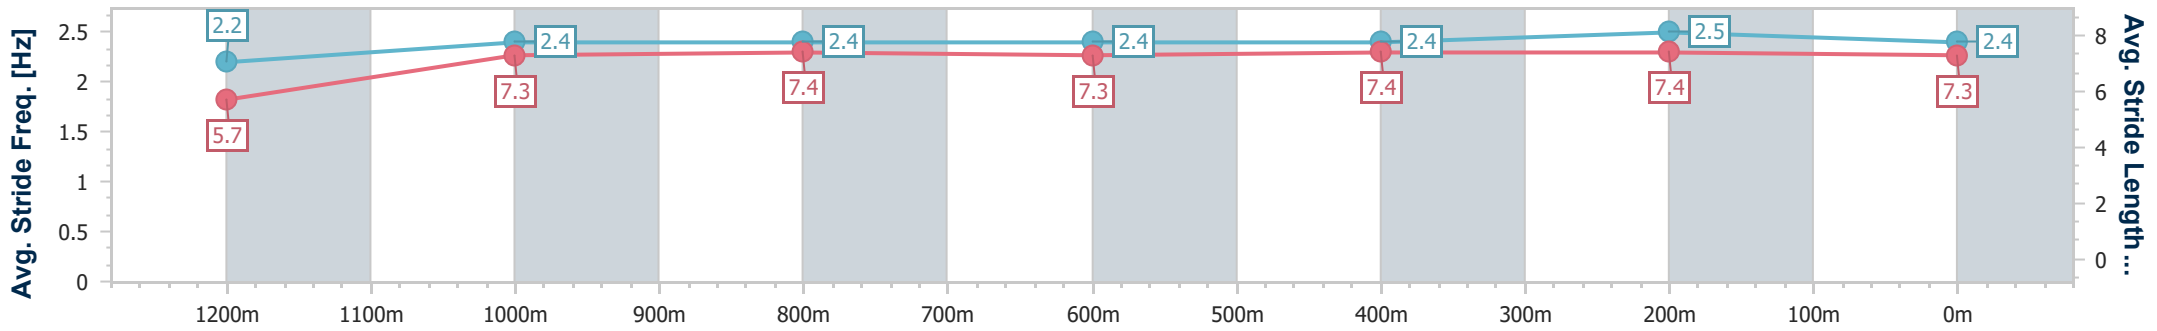

Ipswich QLD Professional

Race 8: SIRROMET BENCHMARK 78 Handicap - 1350m

14 January 2023 - 17:05

Track Rating: Good 4, Weather: Overcast, Rail Position: +5m Entire Course

Section	Overall	1200m	1000m	800m	600m	400m	200m
Section Times	1:20.46 [6] (0:11.93)	1:08.53 [9] (0:11.57)	0:56.96 [9] (0:11.41)	0:45.55 [9] (0:11.54)	0:34.01 [9] (0:11.18)	0:22.83 [9] (0:11.19)	0:11.64 [6] (0:11.64)
Average Speed [km/h]	45.2	62.2	63.0	62.1	65.1	64.8	61.9
Top Speed [km/h]	63.4	64.5	64.2	63.1	65.7	65.6	63.9
Avg. Dist. to Rail [m]	3.0	1.5	1.1	0.7	1.9	2.9	4.3
Avg. Stride Freq. [Hz]	2.2	2.4	2.4	2.4	2.4	2.5	2.4
Avg. Stride Length [m]	5.7	7.3	7.4	7.3	7.4	7.4	7.3

- [] Ranking at each section and finish
- .-.- No data available at this section
- NA No data available

Horse/Jockey Name	Brook Hill
Final Rank	7
Fastest Section Time (Section)	0:11.36 (1200m)
Top Speed [km/h] (Section)	65.6 (1200m)
Race State	Finished