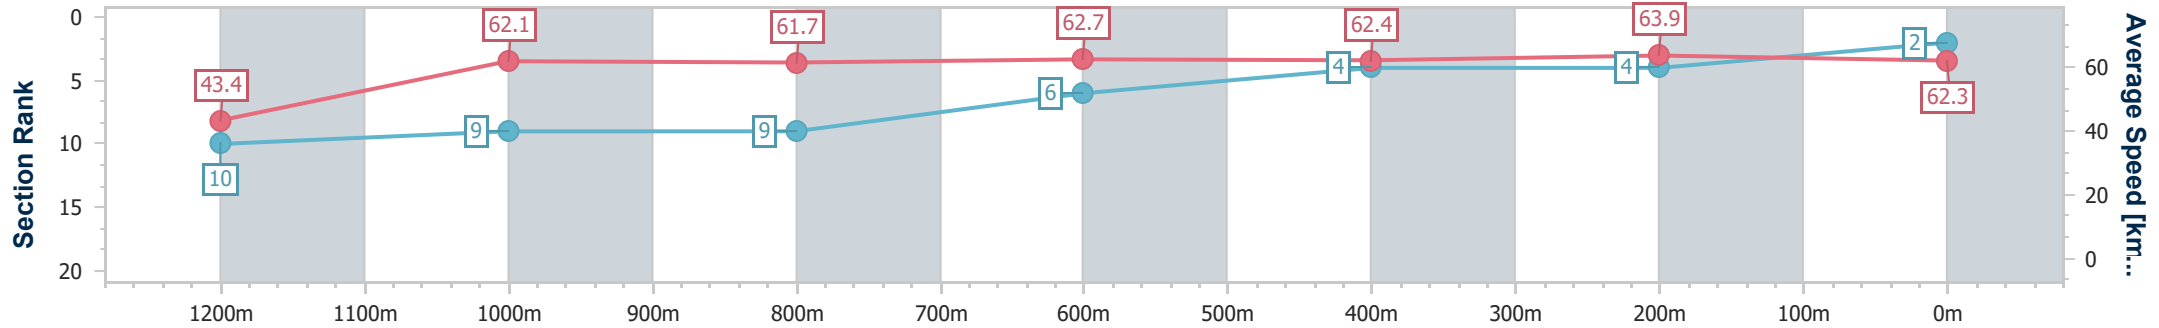

Ipswich QLD Professional

Race 3: SIRROMET Maiden Plate - 1350m

18 January 2023 - 14:48

Track Rating: Good 4, Weather: Fine, Rail Position: +10m Entire Course

Section	Overall	1200m	1000m	800m	600m	400m	200m
Section Times	1:21.27 [2] (0:12.45)	1:08.82 [10] (0:11.52)	0:57.30 [9] (0:11.48)	0:45.82 [9] (0:11.35)	0:34.47 [6] (0:11.52)	0:22.95 [4] (0:11.39)	0:11.56 [4] (0:11.56)
Average Speed [km/h]	43.4	62.1	61.7	62.7	62.4	63.9	62.3
Top Speed [km/h]	61.3	63.0	62.8	63.6	63.2	64.8	63.9
Avg. Dist. to Rail [m]	1.9	4.0	5.1	3.7	0.8	4.1	8.2
Avg. Stride Freq. [Hz]	2.1	2.3	2.3	2.3	2.3	2.4	2.3
Avg. Stride Length [m]	5.7	7.4	7.5	7.5	7.5	7.6	7.3