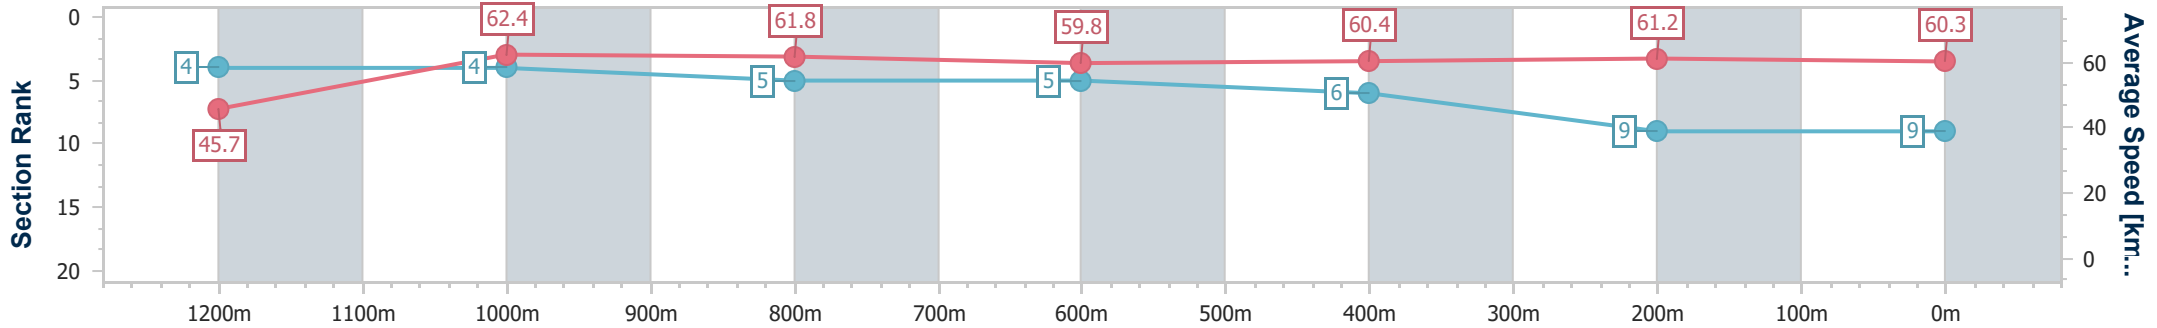

Ipswich QLD Professional

Race 3: SIRROMET Maiden Plate - 1350m

18 January 2023 - 14:48

Track Rating: Good 4, Weather: Fine, Rail Position: +10m Entire Course

Section	Overall	1200m	1000m	800m	600m	400m	200m
Section Times	1:22.29 [9] (0:11.81)	1:10.48 [4] (0:11.48)	0:59.00 [4] (0:11.52)	0:47.48 [5] (0:11.90)	0:35.58 [5] (0:11.87)	0:23.71 [6] (0:11.77)	0:11.94 [9] (0:11.94)
Average Speed [km/h]	45.7	62.4	61.8	59.8	60.4	61.2	60.3
Top Speed [km/h]	61.7	63.4	63.3	62.2	61.8	62.8	62.3
Avg. Dist. to Rail [m]	3.1	3.3	4.1	2.9	1.4	1.1	3.9
Avg. Stride Freq. [Hz]	2.2	2.4	2.3	2.3	2.3	2.3	2.3
Avg. Stride Length [m]	5.8	7.3	7.3	7.3	7.3	7.3	7.3

- [] Ranking at each section and finish
- .-.- No data available at this section
- NA No data available

Horse/Jockey Name	Chicago Field
Final Rank	10
Fastest Section Time (Section)	0:11.44 (1000m)
Top Speed [km/h] (Section)	63.4 (1200m)
Race State	Finished