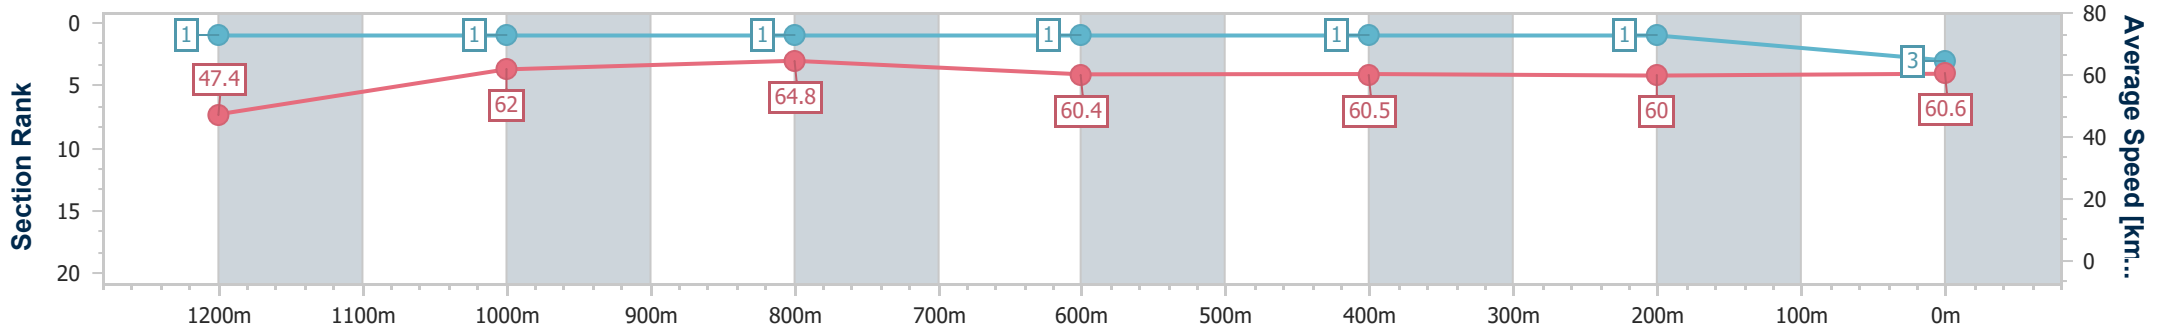

Ipswich QLD Professional

Race 3: SIRROMET Maiden Plate - 1350m

18 January 2023 - 14:48

Track Rating: Good 4, Weather: Fine, Rail Position: +10m Entire Course

Section	Overall	1200m	1000m	800m	600m	400m	200m
Section Times	1:21.42 [3] (0:11.40)	1:10.02 [1] (0:11.53)	0:58.49 [1] (0:10.99)	0:47.50 [1] (0:11.78)	0:35.72 [1] (0:11.85)	0:23.87 [1] (0:11.97)	0:11.90 [1] (0:11.90)
Average Speed [km/h]	47.4	62.0	64.8	60.4	60.5	60.0	60.6
Top Speed [km/h]	64.3	64.3	66.4	62.2	61.0	61.6	61.3
Avg. Dist. to Rail [m]	2.0	3.9	4.2	3.0	1.7	0.4	1.0
Avg. Stride Freq. [Hz]	2.2	2.4	2.4	2.3	2.3	2.3	2.3
Avg. Stride Length [m]	6.0	7.2	7.4	7.3	7.4	7.3	7.3