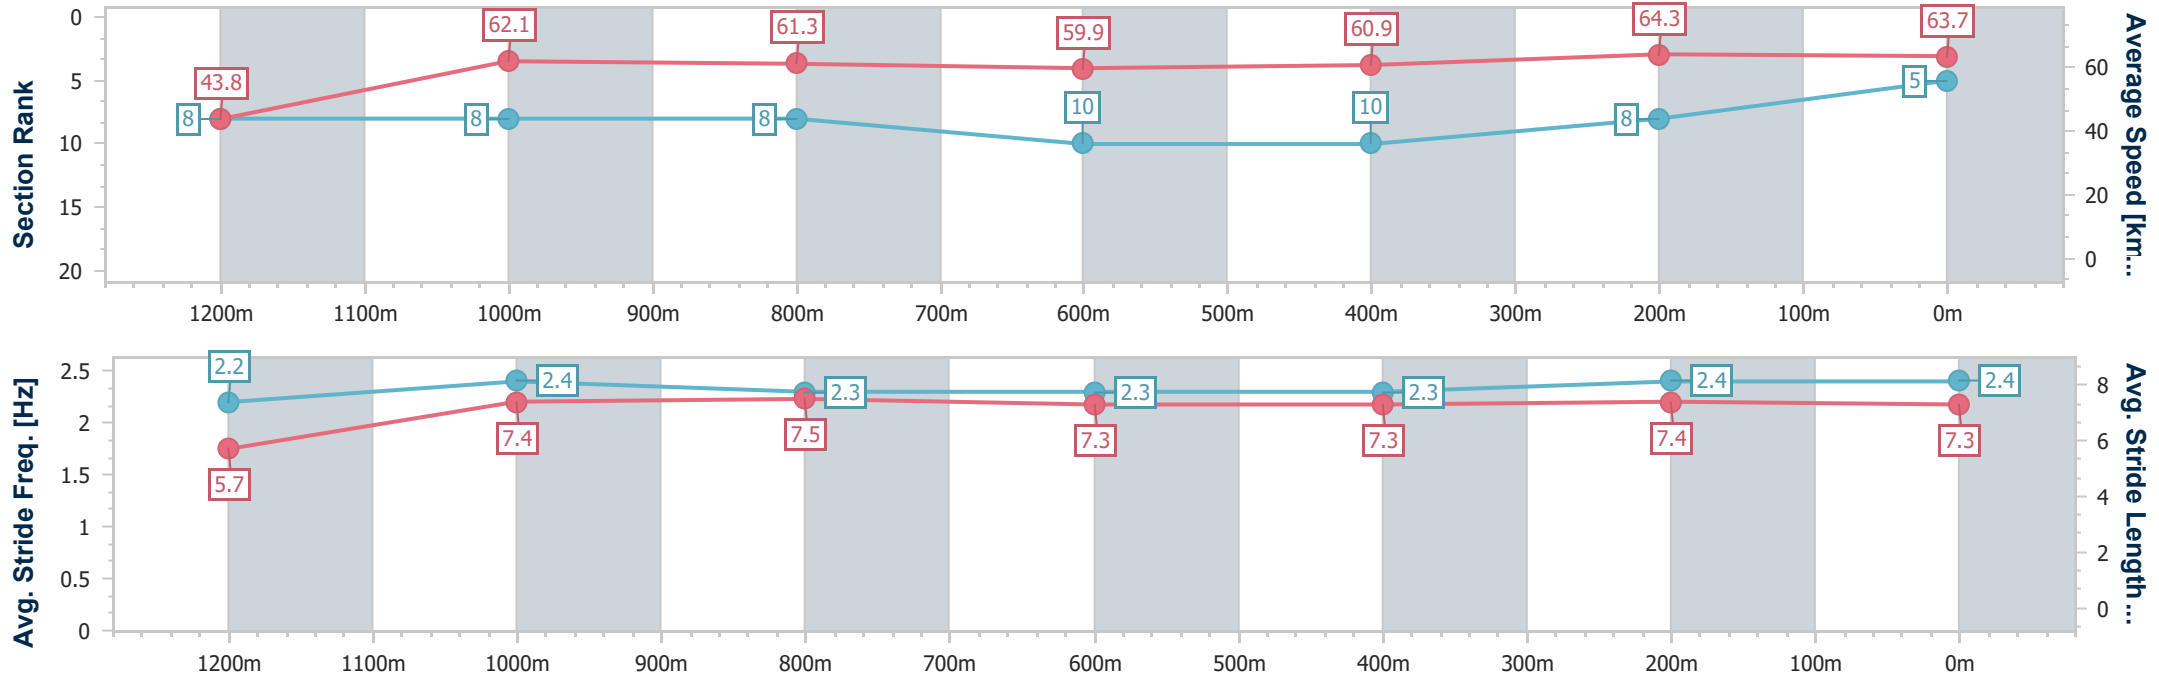

- [] Ranking at each section and finish
- .-.- No data available at this section
- NA No data available

Horse/Jockey Name	Star Chance
Final Rank	5
Fastest Section Time (Section)	0:11.25 (400m)
Top Speed [km/h] (Section)	65.5 (400m)
Race State	Finished

Ipswich QLD Professional

Race 3: SIRROMET Maiden Plate - 1350m

18 January 2023 - 14:48

Track Rating: Good 4, Weather: Fine, Rail Position: +10m Entire Course

Section	Overall	1200m	1000m	800m	600m	400m	200m
Section Times	1:21.54 [5] (0:12.33)	1:09.21 [8] (0:11.55)	0:57.66 [8] (0:11.57)	0:46.09 [8] (0:11.81)	0:34.28 [10] (0:11.73)	0:22.55 [10] (0:11.25)	0:11.30 [8] (0:11.30)
Average Speed [km/h]	43.8	62.1	61.3	59.9	60.9	64.3	63.7
Top Speed [km/h]	62.6	63.0	62.3	63.6	64.4	65.5	65.3
Avg. Dist. to Rail [m]	2.2	3.7	4.9	4.4	2.4	2.1	4.6
Avg. Stride Freq. [Hz]	2.2	2.4	2.3	2.3	2.3	2.4	2.4
Avg. Stride Length [m]	5.7	7.4	7.5	7.3	7.3	7.4	7.3