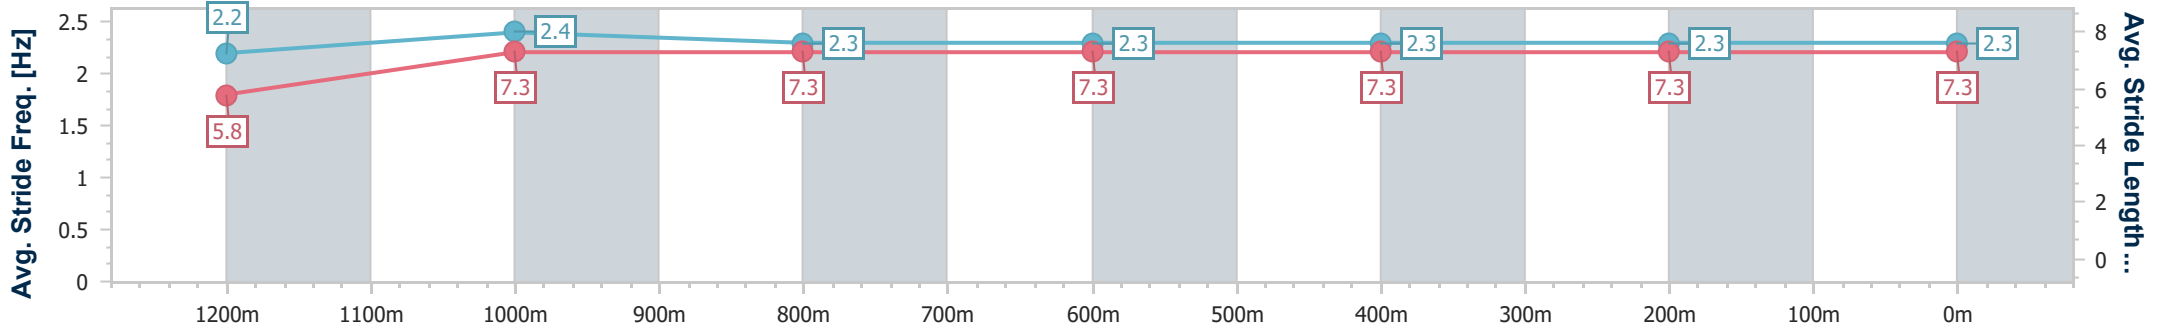

Ipswich QLD Professional

Race 3: SIRROMET Maiden Plate - 1350m

18 January 2023 - 14:48

Track Rating: Good 4, Weather: Fine, Rail Position: +10m Entire Course

Section	Overall	1200m	1000m	800m	600m	400m	200m
Section Times	1:22.29 [9] (0:11.81)	1:10.48 [4] (0:11.48)	0:59.00 [4] (0:11.52)	0:47.48 [5] (0:11.90)	0:35.58 [5] (0:11.87)	0:23.71 [6] (0:11.77)	0:11.94 [9] (0:11.94)
Average Speed [km/h]	45.7	62.4	61.8	59.8	60.4	61.2	60.3
Top Speed [km/h]	61.7	63.4	63.3	62.2	61.8	62.8	62.3
Avg. Dist. to Rail [m]	3.1	3.3	4.1	2.9	1.4	1.1	3.9
Avg. Stride Freq. [Hz]	2.2	2.4	2.3	2.3	2.3	2.3	2.3
Avg. Stride Length [m]	5.8	7.3	7.3	7.3	7.3	7.3	7.3

- [] Ranking at each section and finish
- .-.- No data available at this section
- NA No data available

Horse/Jockey Name	Chicago Field
Final Rank	10
Fastest Section Time (Section)	0:11.44 (1000m)
Top Speed [km/h] (Section)	63.4 (1200m)
Race State	Finished