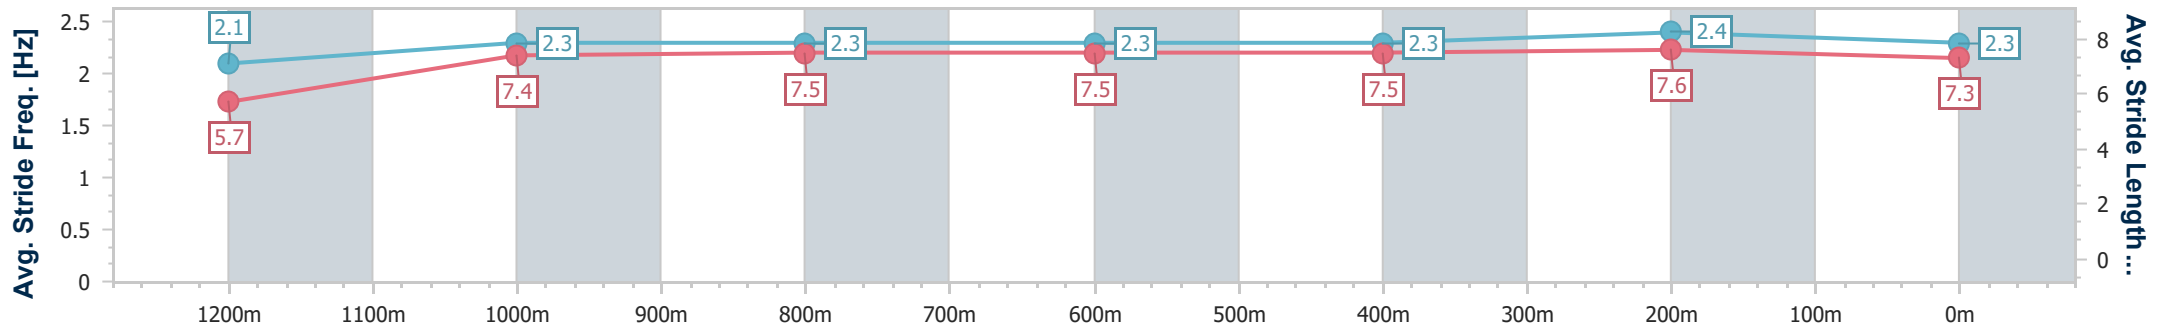

Ipswich QLD Professional

Race 3: SIRROMET Maiden Plate - 1350m

18 January 2023 - 14:48

Track Rating: Good 4, Weather: Fine, Rail Position: +10m Entire Course

Section	Overall	1200m	1000m	800m	600m	400m	200m
Section Times	1:21.27 [2] (0:12.45)	1:08.82 [10] (0:11.52)	0:57.30 [9] (0:11.48)	0:45.82 [9] (0:11.35)	0:34.47 [6] (0:11.52)	0:22.95 [4] (0:11.39)	0:11.56 [4] (0:11.56)
Average Speed [km/h]	43.4	62.1	61.7	62.7	62.4	63.9	62.3
Top Speed [km/h]	61.3	63.0	62.8	63.6	63.2	64.8	63.9
Avg. Dist. to Rail [m]	1.9	4.0	5.1	3.7	0.8	4.1	8.2
Avg. Stride Freq. [Hz]	2.1	2.3	2.3	2.3	2.3	2.4	2.3
Avg. Stride Length [m]	5.7	7.4	7.5	7.5	7.5	7.6	7.3