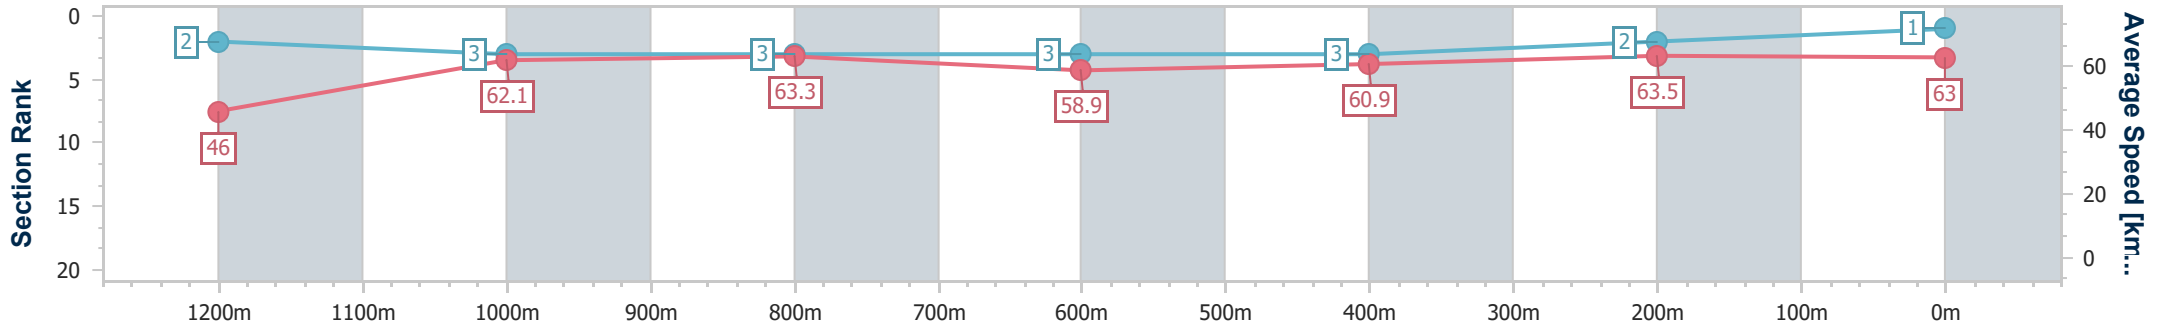

Ipswich QLD Professional

Race 3: SIRROMET Maiden Plate - 1350m

18 January 2023 - 14:48

Track Rating: Good 4, Weather: Fine, Rail Position: +10m Entire Course

Section	Overall	1200m	1000m	800m	600m	400m	200m
Section Times	1:21.08 [1] (0:11.72)	1:09.36 [2] (0:11.49)	0:57.87 [3] (0:11.25)	0:46.62 [3] (0:12.08)	0:34.54 [3] (0:11.73)	0:22.81 [3] (0:11.37)	0:11.44 [2] (0:11.44)
Average Speed [km/h]	46.0	62.1	63.3	58.9	60.9	63.5	63.0
Top Speed [km/h]	62.8	62.9	64.4	61.2	64.4	65.3	64.8
Avg. Dist. to Rail [m]	4.3	4.9	4.6	3.4	1.9	2.3	5.9
Avg. Stride Freq. [Hz]	2.3	2.5	2.4	2.3	2.4	2.5	2.5
Avg. Stride Length [m]	5.6	7.0	7.3	7.0	7.1	7.2	7.0