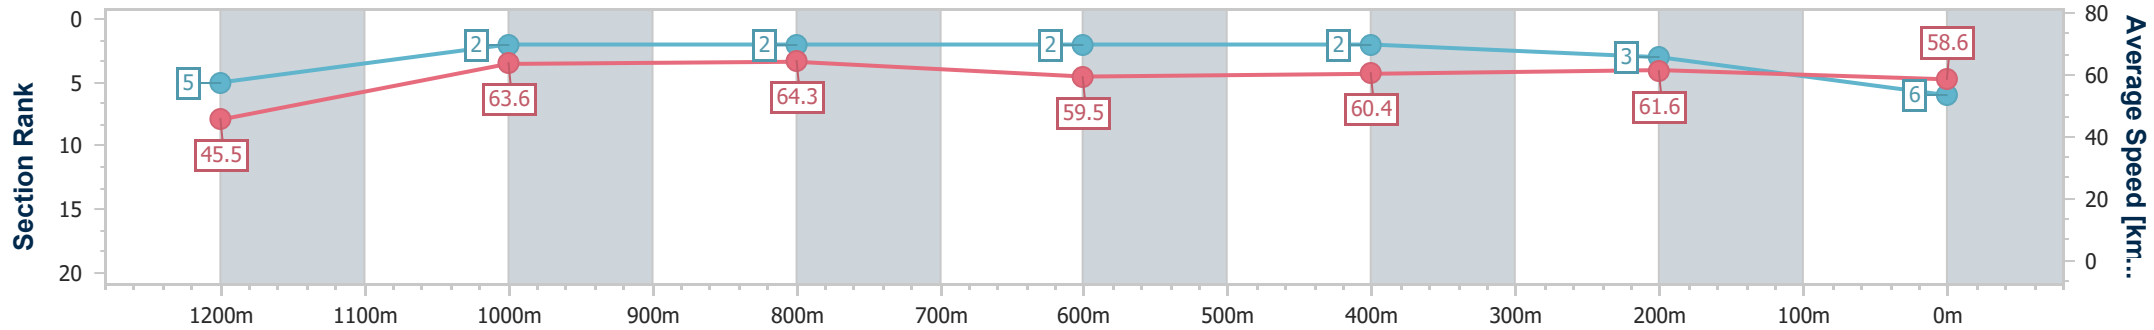

Ipswich QLD Professional

Race 3: SIRROMET Maiden Plate - 1350m

18 January 2023 - 14:48

Track Rating: Good 4, Weather: Fine, Rail Position: +10m Entire Course

Section	Overall	1200m	1000m	800m	600m	400m	200m
Section Times	1:21.93 [6] (0:11.86)	1:10.07 [5] (0:11.32)	0:58.75 [2] (0:11.12)	0:47.63 [2] (0:11.94)	0:35.69 [2] (0:11.75)	0:23.94 [2] (0:11.67)	0:12.27 [3] (0:12.27)
Average Speed [km/h]	45.5	63.6	64.3	59.5	60.4	61.6	58.6
Top Speed [km/h]	62.2	65.5	66.8	60.3	62.7	63.3	60.8
Avg. Dist. to Rail [m]	4.4	0.7	1.9	3.8	3.3	1.5	3.7
Avg. Stride Freq. [Hz]	2.1	2.3	2.3	2.2	2.2	2.3	2.2
Avg. Stride Length [m]	6.0	7.6	7.7	7.5	7.6	7.5	7.3