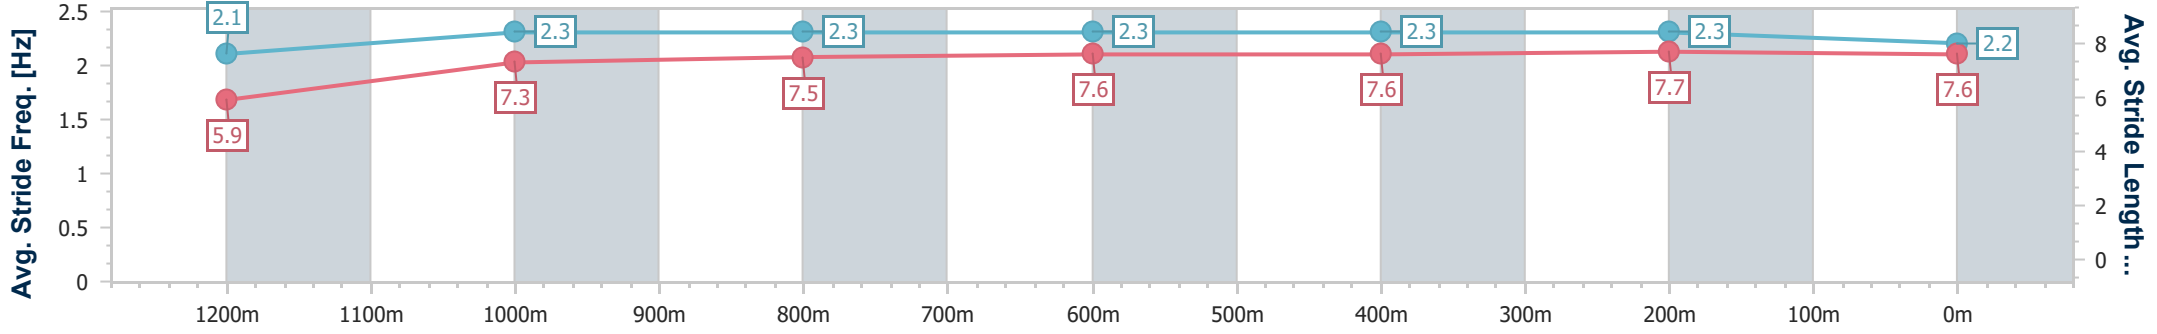

Ipswich QLD Professional

Race 3: SIRROMET Maiden Plate - 1350m

18 January 2023 - 14:48

Track Rating: Good 4, Weather: Fine, Rail Position: +10m Entire Course

Section	Overall	1200m	1000m	800m	600m	400m	200m
Section Times	1:22.02 [7] (0:12.42)	1:09.60 [9] (0:11.66)	0:57.94 [10] (0:11.59)	0:46.35 [10] (0:11.53)	0:34.82 [9] (0:11.42)	0:23.40 [8] (0:11.45)	0:11.95 [7] (0:11.95)
Average Speed [km/h]	43.5	61.5	61.6	61.7	63.0	63.3	60.2
Top Speed [km/h]	60.6	62.9	62.9	64.0	64.8	64.9	62.6
Avg. Dist. to Rail [m]	2.2	2.5	3.4	3.0	0.6	2.7	6.3
Avg. Stride Freq. [Hz]	2.1	2.3	2.3	2.3	2.3	2.3	2.2
Avg. Stride Length [m]	5.9	7.3	7.5	7.6	7.6	7.7	7.6