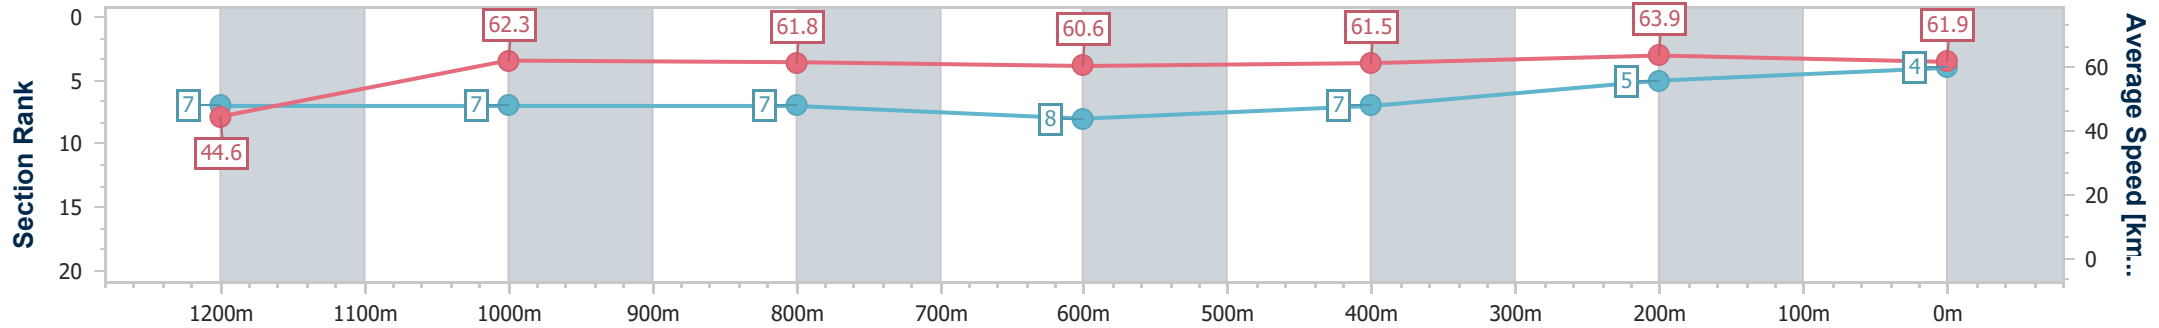

Ipswich QLD Professional

Race 3: SIRROMET Maiden Plate - 1350m

18 January 2023 - 14:48

Track Rating: Good 4, Weather: Fine, Rail Position: +10m Entire Course

Section	Overall	1200m	1000m	800m	600m	400m	200m
Section Times	1:21.52 [4] (0:12.12)	1:09.40 [7] (0:11.48)	0:57.92 [7] (0:11.55)	0:46.37 [7] (0:11.76)	0:34.61 [8] (0:11.70)	0:22.91 [7] (0:11.28)	0:11.63 [5] (0:11.63)
Average Speed [km/h]	44.6	62.3	61.8	60.6	61.5	63.9	61.9
Top Speed [km/h]	62.2	63.1	62.6	63.4	64.5	64.9	63.7
Avg. Dist. to Rail [m]	2.1	3.7	3.9	2.7	0.8	1.0	2.1
Avg. Stride Freq. [Hz]	2.2	2.3	2.3	2.2	2.2	2.3	2.3
Avg. Stride Length [m]	5.9	7.6	7.6	7.5	7.7	7.7	7.6

- [] Ranking at each section and finish
- .-.- No data available at this section
- NA No data available

Horse/Jockey Name	Star Chance
Final Rank	5
Fastest Section Time (Section)	0:11.25 (400m)
Top Speed [km/h] (Section)	65.5 (400m)
Race State	Finished