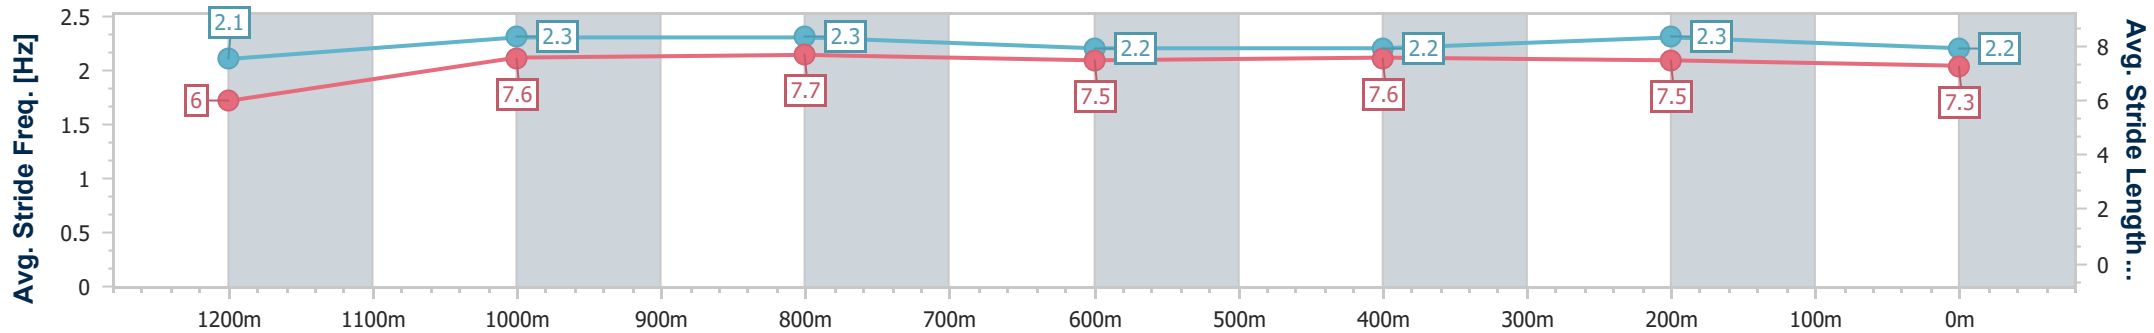

Ipswich QLD Professional

Race 3: SIRROMET Maiden Plate - 1350m

18 January 2023 - 14:48

Track Rating: Good 4, Weather: Fine, Rail Position: +10m Entire Course

Section	Overall	1200m	1000m	800m	600m	400m	200m
Section Times	1:21.93 [6] (0:11.86)	1:10.07 [5] (0:11.32)	0:58.75 [2] (0:11.12)	0:47.63 [2] (0:11.94)	0:35.69 [2] (0:11.75)	0:23.94 [2] (0:11.67)	0:12.27 [3] (0:12.27)
Average Speed [km/h]	45.5	63.6	64.3	59.5	60.4	61.6	58.6
Top Speed [km/h]	62.2	65.5	66.8	60.3	62.7	63.3	60.8
Avg. Dist. to Rail [m]	4.4	0.7	1.9	3.8	3.3	1.5	3.7
Avg. Stride Freq. [Hz]	2.1	2.3	2.3	2.2	2.2	2.3	2.2
Avg. Stride Length [m]	6.0	7.6	7.7	7.5	7.6	7.5	7.3