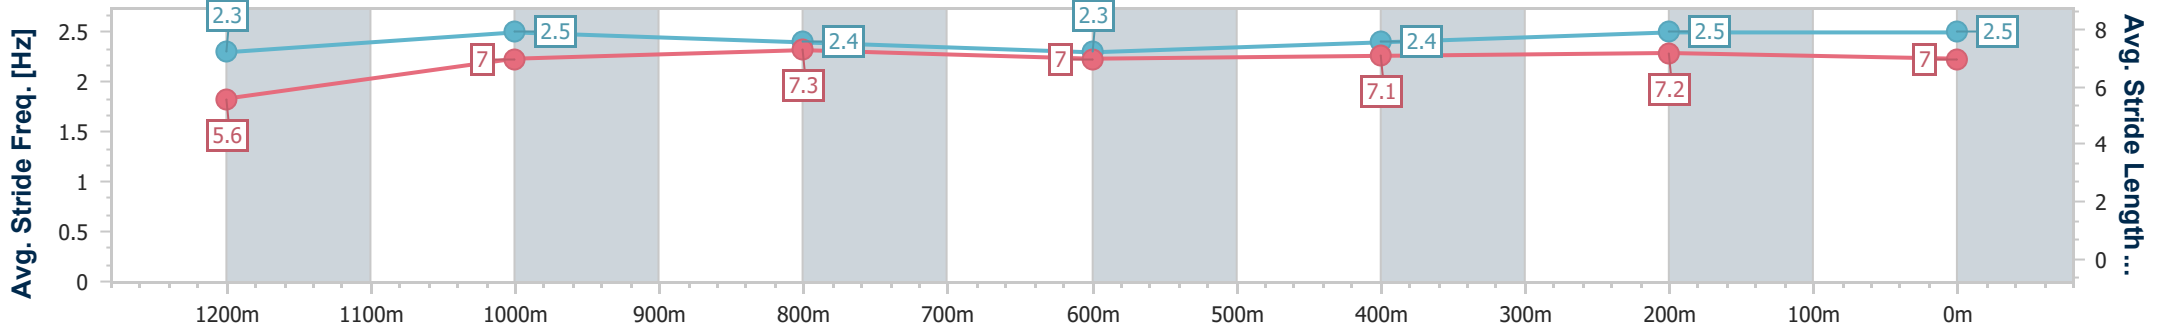

Ipswich QLD Professional

Race 3: SIRROMET Maiden Plate - 1350m

18 January 2023 - 14:48

Track Rating: Good 4, Weather: Fine, Rail Position: +10m Entire Course

Section	Overall	1200m	1000m	800m	600m	400m	200m
Section Times	1:21.08 [1] (0:11.72)	1:09.36 [2] (0:11.49)	0:57.87 [3] (0:11.25)	0:46.62 [3] (0:12.08)	0:34.54 [3] (0:11.73)	0:22.81 [3] (0:11.37)	0:11.44 [2] (0:11.44)
Average Speed [km/h]	46.0	62.1	63.3	58.9	60.9	63.5	63.0
Top Speed [km/h]	62.8	62.9	64.4	61.2	64.4	65.3	64.8
Avg. Dist. to Rail [m]	4.3	4.9	4.6	3.4	1.9	2.3	5.9
Avg. Stride Freq. [Hz]	2.3	2.5	2.4	2.3	2.4	2.5	2.5
Avg. Stride Length [m]	5.6	7.0	7.3	7.0	7.1	7.2	7.0