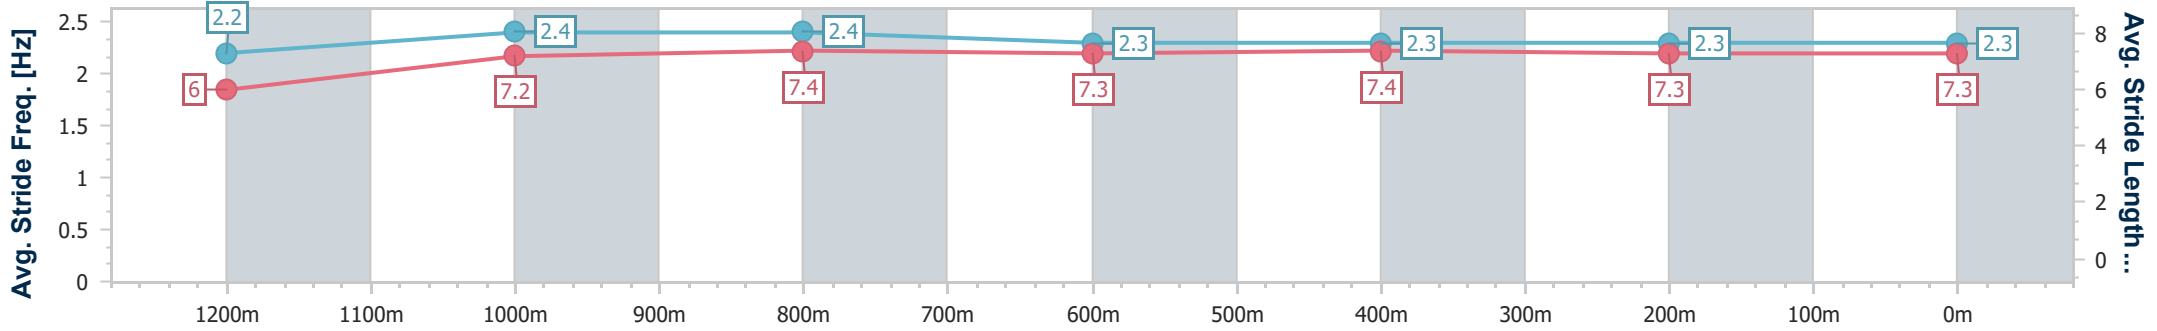

Ipswich QLD Professional

Race 3: SIRROMET Maiden Plate - 1350m

18 January 2023 - 14:48

Track Rating: Good 4, Weather: Fine, Rail Position: +10m Entire Course

Section	Overall	1200m	1000m	800m	600m	400m	200m
Section Times	1:21.42 [3] (0:11.40)	1:10.02 [1] (0:11.53)	0:58.49 [1] (0:10.99)	0:47.50 [1] (0:11.78)	0:35.72 [1] (0:11.85)	0:23.87 [1] (0:11.97)	0:11.90 [1] (0:11.90)
Average Speed [km/h]	47.4	62.0	64.8	60.4	60.5	60.0	60.6
Top Speed [km/h]	64.3	64.3	66.4	62.2	61.0	61.6	61.3
Avg. Dist. to Rail [m]	2.0	3.9	4.2	3.0	1.7	0.4	1.0
Avg. Stride Freq. [Hz]	2.2	2.4	2.4	2.3	2.3	2.3	2.3
Avg. Stride Length [m]	6.0	7.2	7.4	7.3	7.4	7.3	7.3