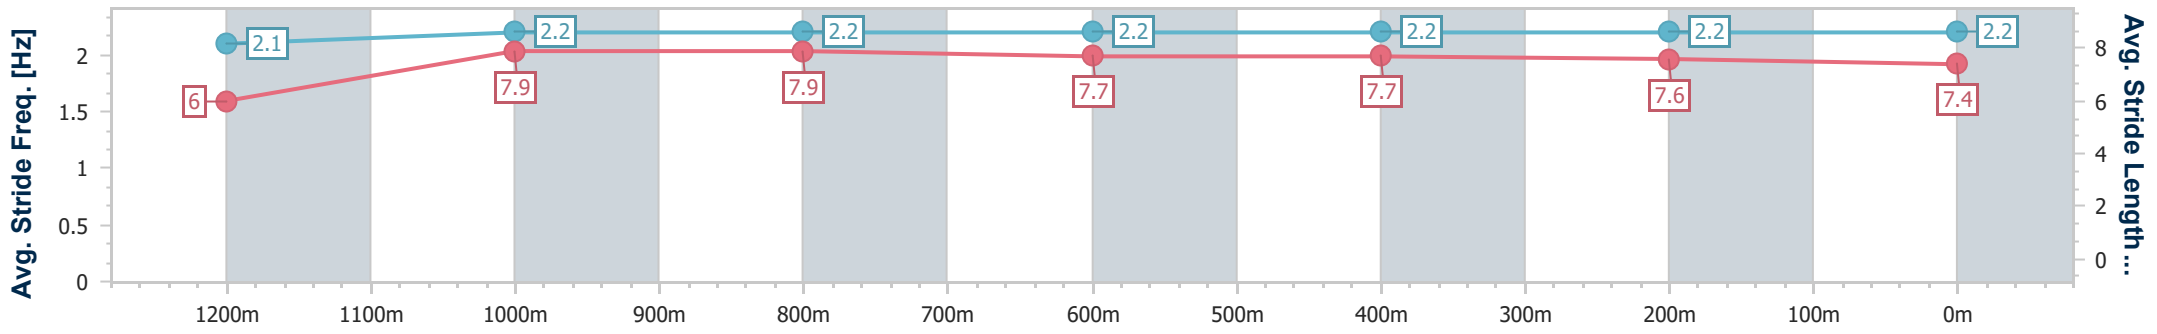

- [] Ranking at each section and finish
- .-.- No data available at this section
- NA No data available

Horse/Jockey Name	Chicago Field
Final Rank	10
Fastest Section Time (Section)	0:11.44 (1000m)
Top Speed [km/h] (Section)	63.4 (1200m)
Race State	Finished

Ipswich QLD Professional

Race 3: SIRROMET Maiden Plate - 1350m

18 January 2023 - 14:48

Track Rating: Good 4, Weather: Fine, Rail Position: +10m Entire Course

Section	Overall	1200m	1000m	800m	600m	400m	200m
Section Times	1:22.63 [10] (0:12.08)	1:10.55 [6] (0:11.45)	0:59.10 [6] (0:11.44)	0:47.66 [6] (0:11.86)	0:35.80 [7] (0:11.81)	0:23.99 [9] (0:11.83)	0:12.16 [10] (0:12.16)
Average Speed [km/h]	44.8	62.2	61.9	59.4	60.3	61.1	59.2
Top Speed [km/h]	62.1	63.4	62.8	62.9	61.5	62.8	62.6
Avg. Dist. to Rail [m]	6.5	5.9	6.4	5.2	2.9	1.2	2.5
Avg. Stride Freq. [Hz]	2.1	2.2	2.2	2.2	2.2	2.2	2.2
Avg. Stride Length [m]	6.0	7.9	7.9	7.7	7.7	7.6	7.4

- [] Ranking at each section and finish
- .-.- No data available at this section
- NA No data available