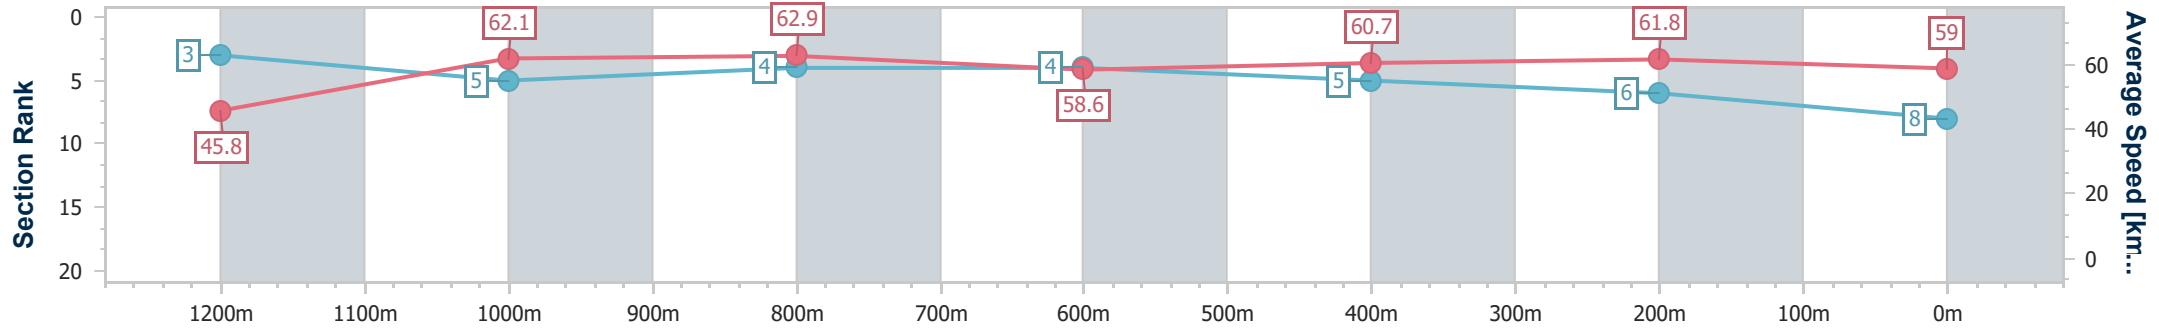

Ipswich QLD Professional

Race 3: SIRROMET Maiden Plate - 1350m

18 January 2023 - 14:48

Track Rating: Good 4, Weather: Fine, Rail Position: +10m Entire Course

Section	Overall	1200m	1000m	800m	600m	400m	200m
Section Times	1:22.26 [8] (0:11.78)	1:10.48 [3] (0:11.53)	0:58.95 [5] (0:11.32)	0:47.63 [4] (0:12.06)	0:35.57 [4] (0:11.74)	0:23.83 [5] (0:11.61)	0:12.22 [6] (0:12.22)
Average Speed [km/h]	45.8	62.1	62.9	58.6	60.7	61.8	59.0
Top Speed [km/h]	62.4	63.1	64.4	62.8	61.9	62.4	61.0
Avg. Dist. to Rail [m]	2.1	2.9	4.6	4.6	3.1	0.9	2.4
Avg. Stride Freq. [Hz]	2.1	2.2	2.2	2.1	2.2	2.2	2.1
Avg. Stride Length [m]	6.1	7.8	7.9	7.6	7.7	7.7	7.7