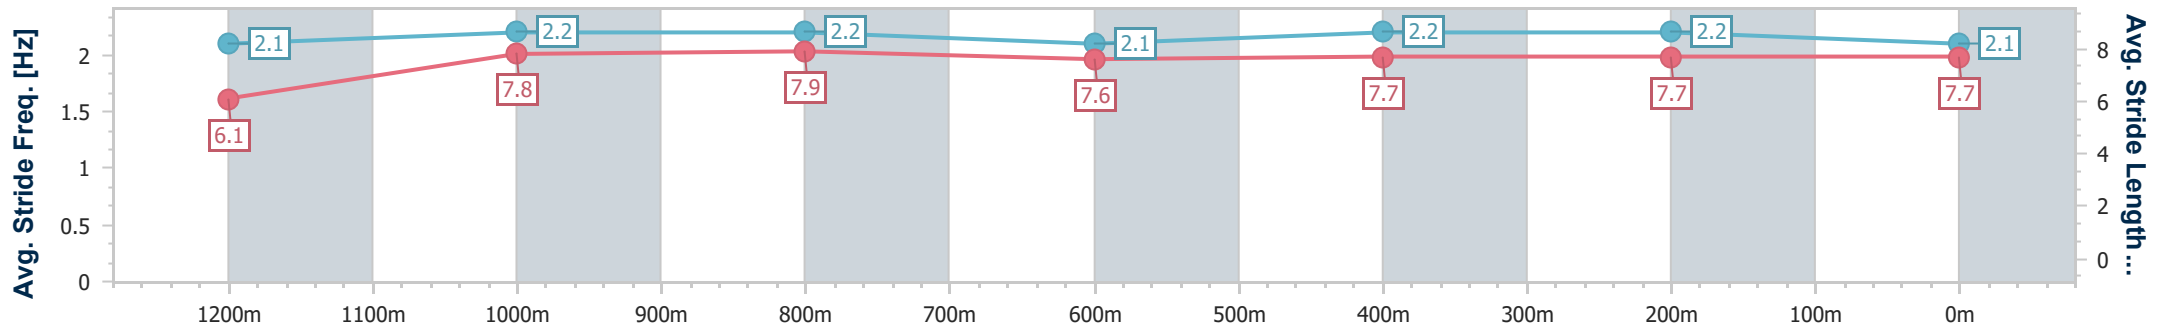

Ipswich QLD Professional

Race 3: SIRROMET Maiden Plate - 1350m

18 January 2023 - 14:48

Track Rating: Good 4, Weather: Fine, Rail Position: +10m Entire Course

Section	Overall	1200m	1000m	800m	600m	400m	200m
Section Times	1:22.26 [8] (0:11.78)	1:10.48 [3] (0:11.53)	0:58.95 [5] (0:11.32)	0:47.63 [4] (0:12.06)	0:35.57 [4] (0:11.74)	0:23.83 [5] (0:11.61)	0:12.22 [6] (0:12.22)
Average Speed [km/h]	45.8	62.1	62.9	58.6	60.7	61.8	59.0
Top Speed [km/h]	62.4	63.1	64.4	62.8	61.9	62.4	61.0
Avg. Dist. to Rail [m]	2.1	2.9	4.6	4.6	3.1	0.9	2.4
Avg. Stride Freq. [Hz]	2.1	2.2	2.2	2.1	2.2	2.2	2.1
Avg. Stride Length [m]	6.1	7.8	7.9	7.6	7.7	7.7	7.7