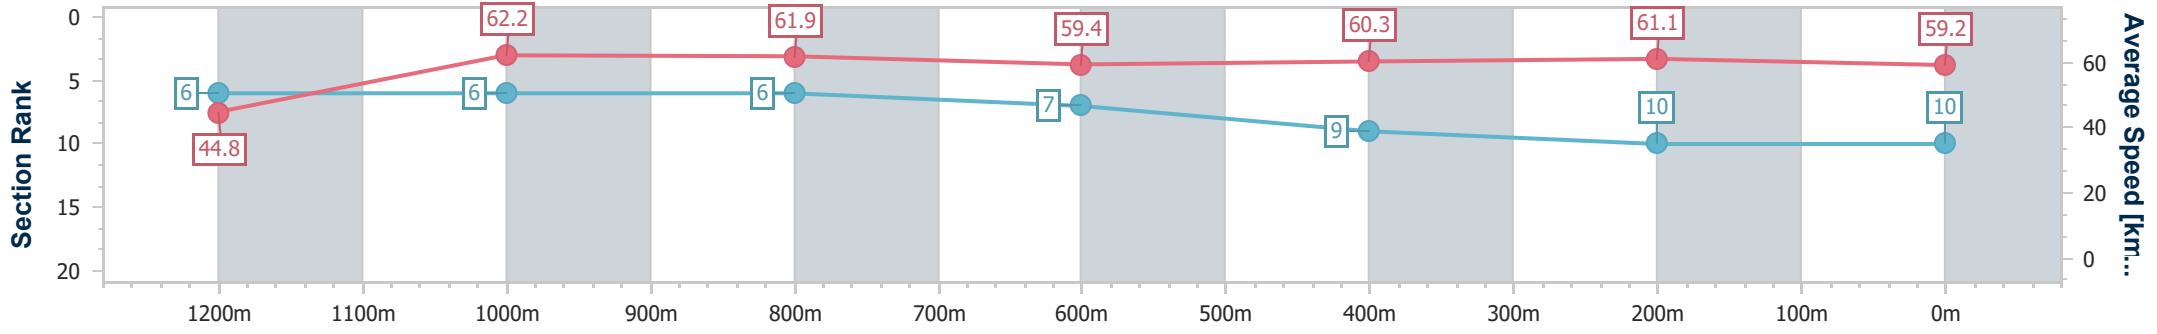

- [] Ranking at each section and finish
- .-.- No data available at this section
- NA No data available

Horse/Jockey Name	Chicago Field
Final Rank	10
Fastest Section Time (Section)	0:11.44 (1000m)
Top Speed [km/h] (Section)	63.4 (1200m)
Race State	Finished

Ipswich QLD Professional

Race 3: SIRROMET Maiden Plate - 1350m

18 January 2023 - 14:48

Track Rating: Good 4, Weather: Fine, Rail Position: +10m Entire Course

Section	Overall	1200m	1000m	800m	600m	400m	200m
Section Times	1:22.63 [10] (0:12.08)	1:10.55 [6] (0:11.45)	0:59.10 [6] (0:11.44)	0:47.66 [6] (0:11.86)	0:35.80 [7] (0:11.81)	0:23.99 [9] (0:11.83)	0:12.16 [10] (0:12.16)
Average Speed [km/h]	44.8	62.2	61.9	59.4	60.3	61.1	59.2
Top Speed [km/h]	62.1	63.4	62.8	62.9	61.5	62.8	62.6
Avg. Dist. to Rail [m]	6.5	5.9	6.4	5.2	2.9	1.2	2.5
Avg. Stride Freq. [Hz]	2.1	2.2	2.2	2.2	2.2	2.2	2.2
Avg. Stride Length [m]	6.0	7.9	7.9	7.7	7.7	7.6	7.4

- [] Ranking at each section and finish
- .-.- No data available at this section
- NA No data available