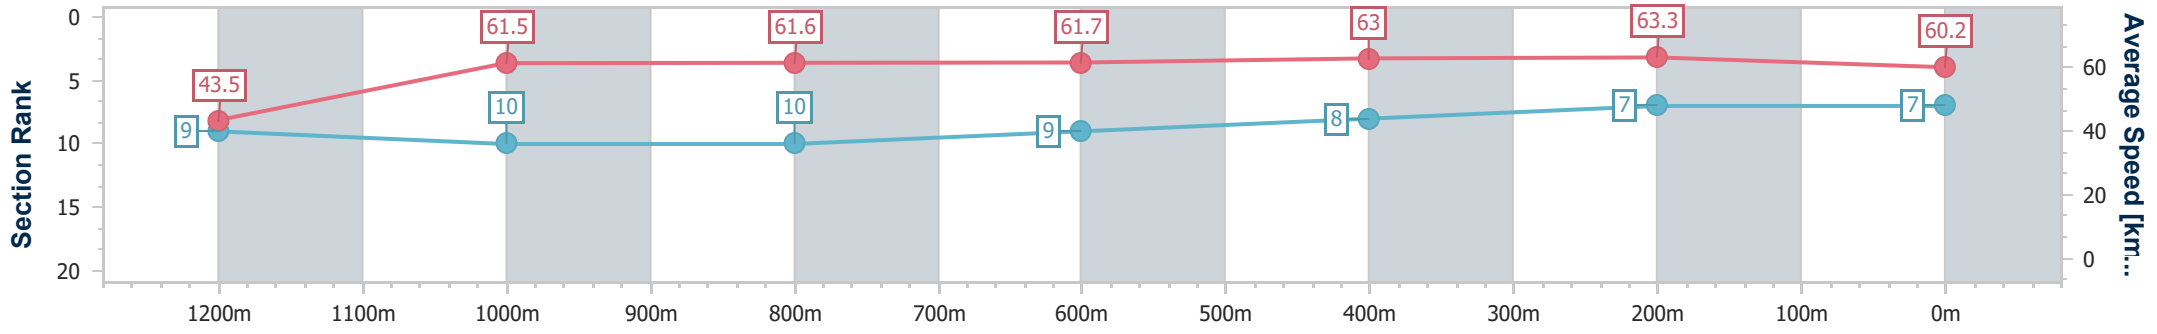

Ipswich QLD Professional

Race 3: SIRROMET Maiden Plate - 1350m

18 January 2023 - 14:48

Track Rating: Good 4, Weather: Fine, Rail Position: +10m Entire Course

Section	Overall	1200m	1000m	800m	600m	400m	200m
Section Times	1:22.02 [7] (0:12.42)	1:09.60 [9] (0:11.66)	0:57.94 [10] (0:11.59)	0:46.35 [10] (0:11.53)	0:34.82 [9] (0:11.42)	0:23.40 [8] (0:11.45)	0:11.95 [7] (0:11.95)
Average Speed [km/h]	43.5	61.5	61.6	61.7	63.0	63.3	60.2
Top Speed [km/h]	60.6	62.9	62.9	64.0	64.8	64.9	62.6
Avg. Dist. to Rail [m]	2.2	2.5	3.4	3.0	0.6	2.7	6.3
Avg. Stride Freq. [Hz]	2.1	2.3	2.3	2.3	2.3	2.3	2.2
Avg. Stride Length [m]	5.9	7.3	7.5	7.6	7.6	7.7	7.6