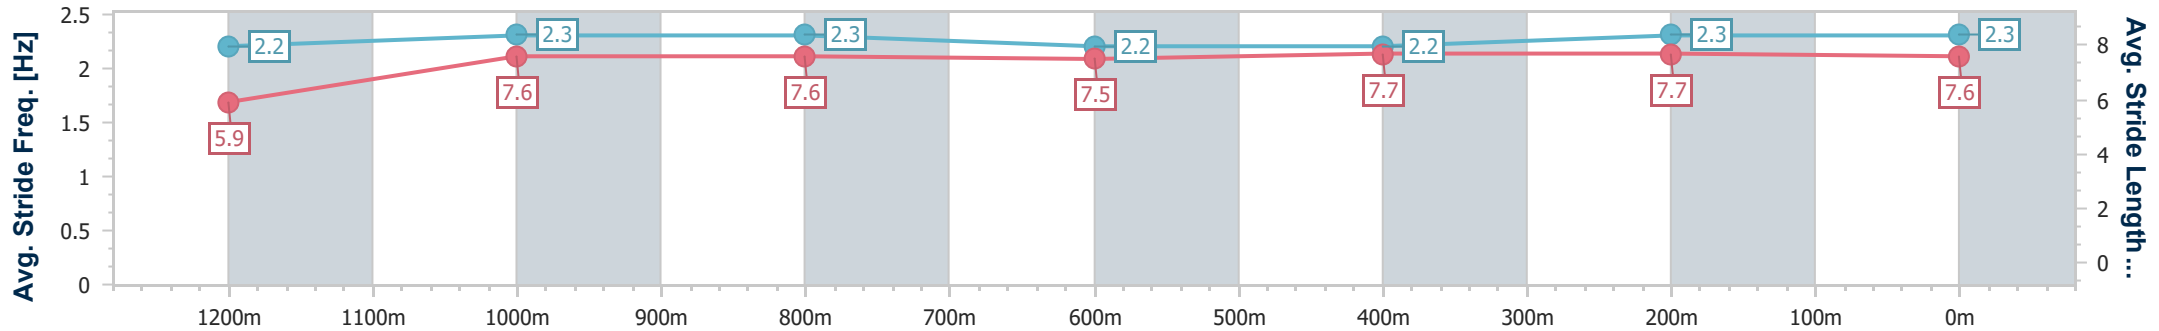

Ipswich QLD Professional

Race 3: SIRROMET Maiden Plate - 1350m

18 January 2023 - 14:48

Track Rating: Good 4, Weather: Fine, Rail Position: +10m Entire Course

Section	Overall	1200m	1000m	800m	600m	400m	200m
Section Times	1:21.52 [4] (0:12.12)	1:09.40 [7] (0:11.48)	0:57.92 [7] (0:11.55)	0:46.37 [7] (0:11.76)	0:34.61 [8] (0:11.70)	0:22.91 [7] (0:11.28)	0:11.63 [5] (0:11.63)
Average Speed [km/h]	44.6	62.3	61.8	60.6	61.5	63.9	61.9
Top Speed [km/h]	62.2	63.1	62.6	63.4	64.5	64.9	63.7
Avg. Dist. to Rail [m]	2.1	3.7	3.9	2.7	0.8	1.0	2.1
Avg. Stride Freq. [Hz]	2.2	2.3	2.3	2.2	2.2	2.3	2.3
Avg. Stride Length [m]	5.9	7.6	7.6	7.5	7.7	7.7	7.6

- [] Ranking at each section and finish
- .-.- No data available at this section
- NA No data available

Horse/Jockey Name	Star Chance
Final Rank	5
Fastest Section Time (Section)	0:11.25 (400m)
Top Speed [km/h] (Section)	65.5 (400m)
Race State	Finished