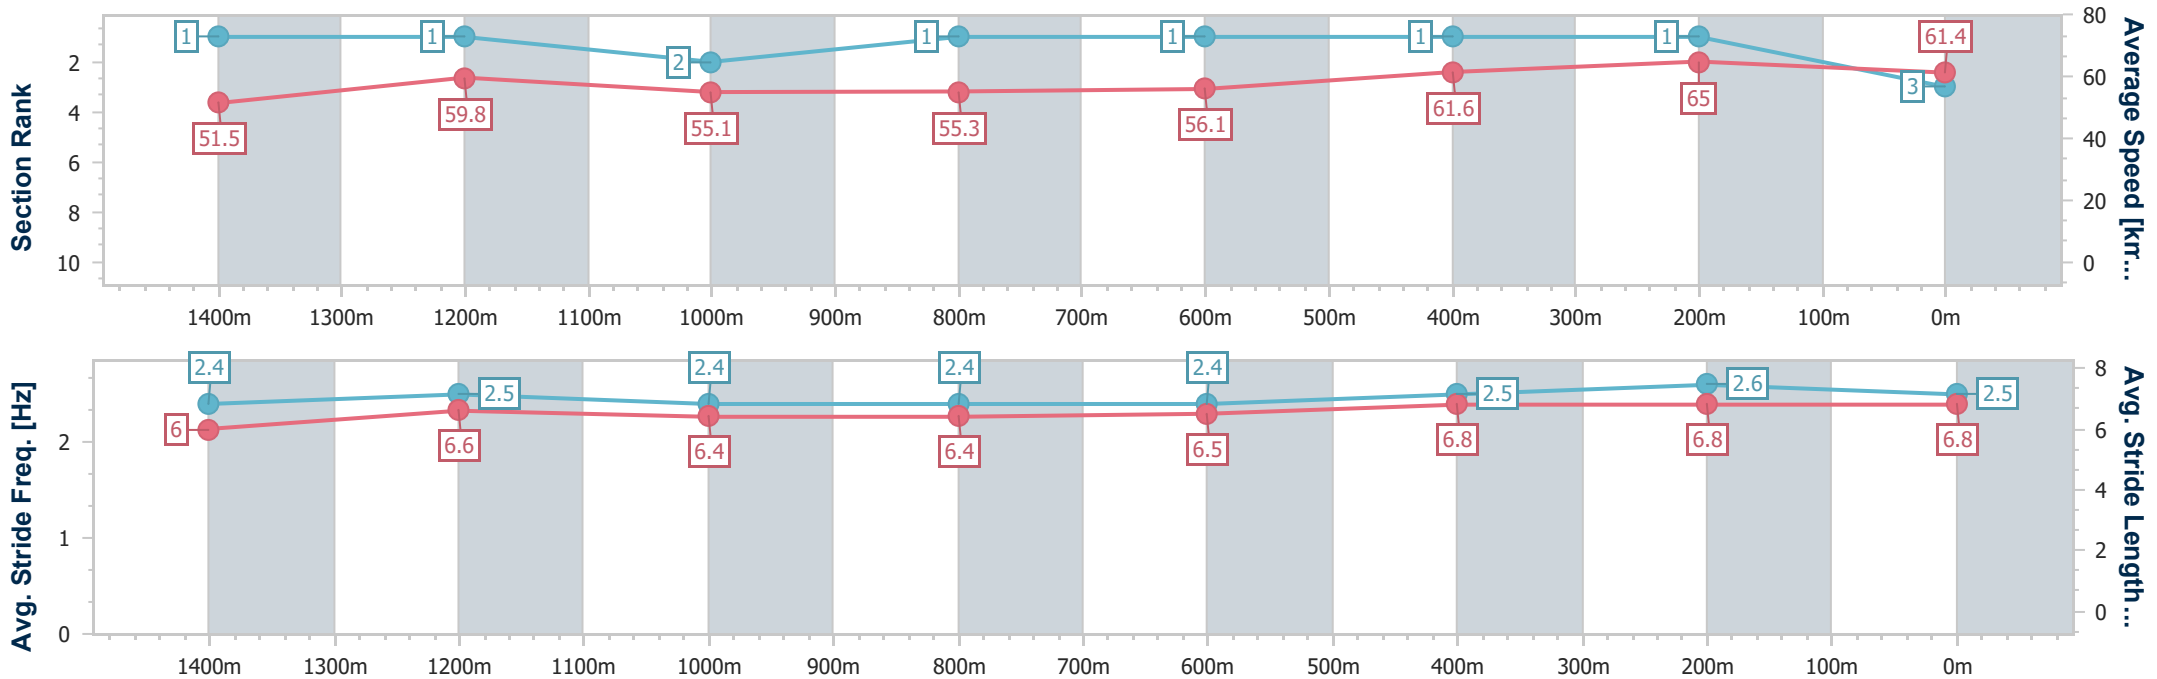

Horse/Jockey Name	Sailor
Final Rank	3
Fastest Section Time (Section)	0:11.07 (400m)
Top Speed [km/h] (Section)	66.1 (400m)
Race State	Finished

Sunshine Coast QLD Professional

Race 3: COASTLINE BMW X5 No Metro Wins Handicap - 1600m **SCTC** SUNSHINE COAST TURF CLUB

28 January 2023 - 13:13

Track Rating: Good 4, Weather: Fine, Rail Position: True

Section	Overall	1400m	1200m	1000m	800m	600m	400m	200m
Section Times	1:39.88 [3] (0:14.00)	1:25.88 [1] (0:12.15)	1:13.73 [1] (0:13.11)	1:00.62 [2] (0:13.09)	0:47.53 [1] (0:12.98)	0:34.55 [1] (0:11.75)	0:22.80 [1] (0:11.07)	0:11.73 [1] (0:11.73)
Average Speed [km/h]	51.5	59.8	55.1	55.3	56.1	61.6	65.0	61.4
Top Speed [km/h]	61.6	61.7	56.7	55.6	58.8	63.8	66.1	64.5
Avg. Dist. to Rail [m]	10.3	4.3	2.6	2.4	1.7	0.9	2.8	4.5
Avg. Stride Freq. [Hz]	2.4	2.5	2.4	2.4	2.4	2.5	2.6	2.5
Avg. Stride Length [m]	6.0	6.6	6.4	6.4	6.5	6.8	6.8	6.8

- [ ] Ranking at each section and finish
- -.-.- No data available at this section
- NA No data available