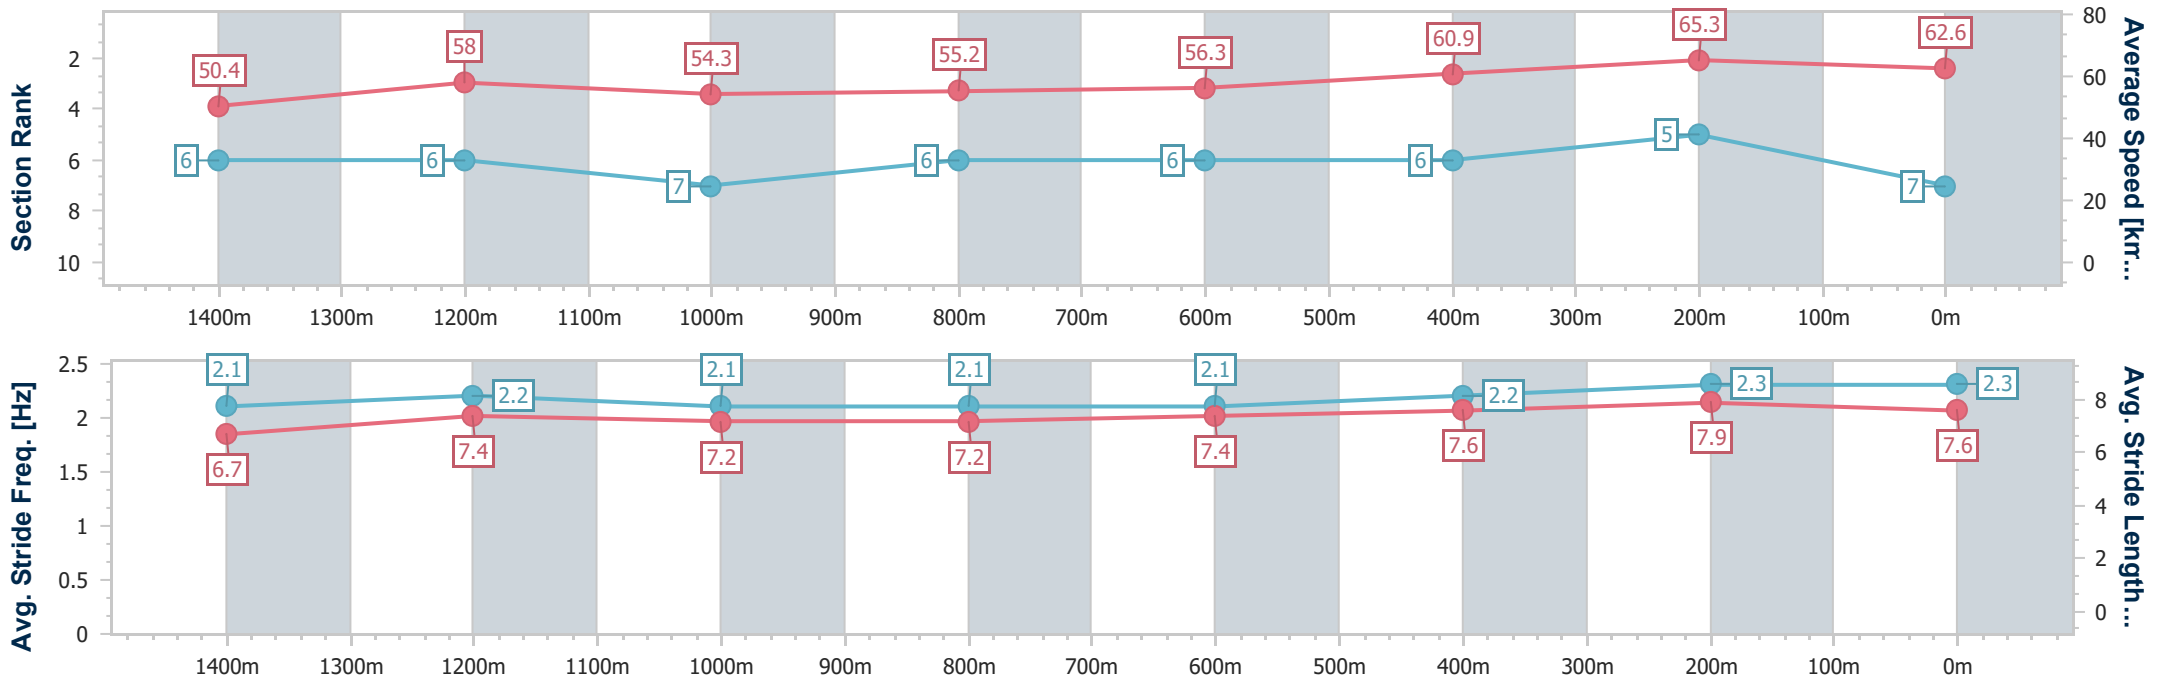

Sunshine Coast QLD Professional

Race 3: COASTLINE BMW X5 No Metro Wins Handicap - 1600m **SCTC** SUNSHINE COAST TURF CLUB

28 January 2023 - 13:13

Track Rating: Good 4, Weather: Fine, Rail Position: True

Section	Overall	1400m	1200m	1000m	800m	600m	400m	200m
Section Times	1:40.16 [6] (0:14.60)	1:25.56 [9] (0:12.38)	1:13.18 [9] (0:13.34)	0:59.84 [9] (0:13.14)	0:46.70 [9] (0:12.65)	0:34.05 [8] (0:11.85)	0:22.20 [8] (0:10.86)	0:11.34 [7] (0:11.34)
Average Speed [km/h]	49.4	58.5	54.2	55.0	57.3	61.1	66.3	63.4
Top Speed [km/h]	63.3	62.7	55.6	57.1	59.2	65.0	67.8	65.9
Avg. Dist. to Rail [m]	7.8	3.0	2.7	2.4	1.3	0.7	4.4	5.3
Avg. Stride Freq. [Hz]	2.0	2.1	2.0	2.1	2.1	2.2	2.3	2.2
Avg. Stride Length [m]	6.7	7.7	7.4	7.4	7.5	7.8	8.0	7.9

- [] Ranking at each section and finish
- .-.- No data available at this section
- NA No data available

Horse/Jockey Name	Lucky Exchange
Final Rank	7
Fastest Section Time (Section)	0:11.03 (400m)
Top Speed [km/h] (Section)	66.8 (400m)
Race State	Finished

Sunshine Coast QLD Professional

Race 3: COASTLINE BMW X5 No Metro Wins Handicap - 1600m SCTC SUNSHINE COAST TURF CLUB

28 January 2023 - 13:13

Track Rating: Good 4, Weather: Fine, Rail Position: True

Section	Overall	1400m	1200m	1000m	800m	600m	400m	200m
Section Times	1:40.31 [7] (0:14.29)	1:26.02 [6] (0:12.46)	1:13.56 [6] (0:13.31)	1:00.25 [7] (0:13.10)	0:47.15 [6] (0:12.83)	0:34.32 [6] (0:11.79)	0:22.53 [6] (0:11.03)	0:11.50 [5] (0:11.50)
Average Speed [km/h]	50.4	58.0	54.3	55.2	56.3	60.9	65.3	62.6
Top Speed [km/h]	62.3	61.4	56.3	56.4	57.8	63.3	66.8	66.0
Avg. Dist. to Rail [m]	4.8	2.4	2.9	2.3	0.5	0.5	3.8	4.1
Avg. Stride Freq. [Hz]	2.1	2.2	2.1	2.1	2.1	2.2	2.3	2.3
Avg. Stride Length [m]	6.7	7.4	7.2	7.2	7.4	7.6	7.9	7.6