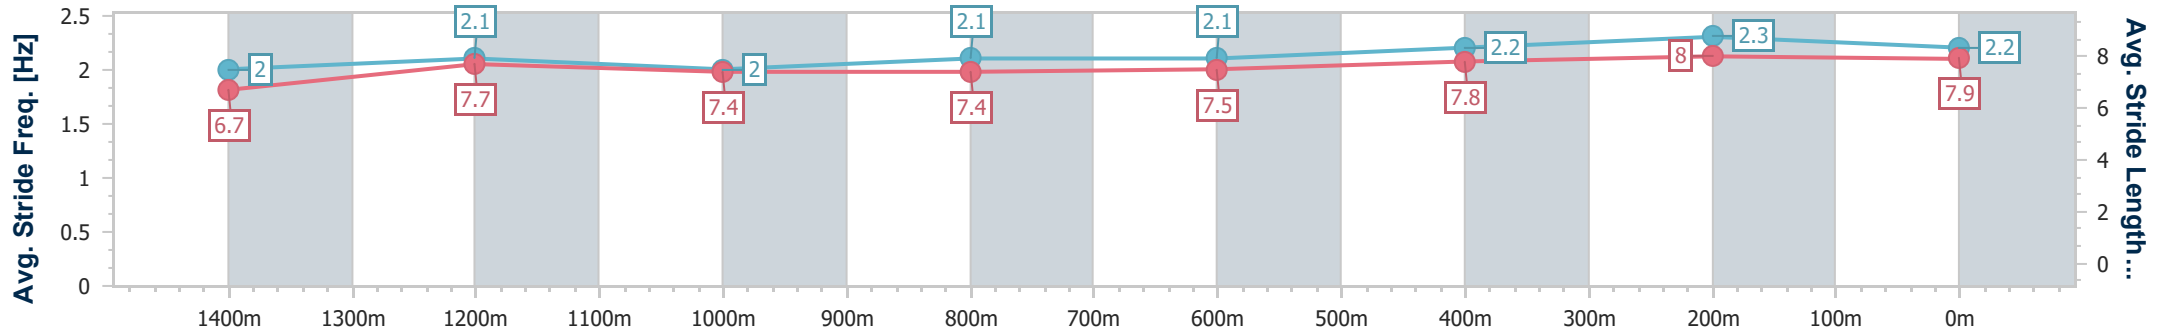

- [] Ranking at each section and finish
- .-.- No data available at this section
- NA No data available

Horse/Jockey Name	Finsceal
Final Rank	6
Fastest Section Time (Section)	0:10.86 (400m)
Top Speed [km/h] (Section)	67.8 (400m)
Race State	Finished

Sunshine Coast QLD Professional

Race 3: COASTLINE BMW X5 No Metro Wins Handicap - 1600m **SCTC** SUNSHINE COAST TURF CLUB

28 January 2023 - 13:13

Track Rating: Good 4, Weather: Fine, Rail Position: True

Section	Overall	1400m	1200m	1000m	800m	600m	400m	200m
Section Times	1:40.16 [6] (0:14.60)	1:25.56 [9] (0:12.38)	1:13.18 [9] (0:13.34)	0:59.84 [9] (0:13.14)	0:46.70 [9] (0:12.65)	0:34.05 [8] (0:11.85)	0:22.20 [8] (0:10.86)	0:11.34 [7] (0:11.34)
Average Speed [km/h]	49.4	58.5	54.2	55.0	57.3	61.1	66.3	63.4
Top Speed [km/h]	63.3	62.7	55.6	57.1	59.2	65.0	67.8	65.9
Avg. Dist. to Rail [m]	7.8	3.0	2.7	2.4	1.3	0.7	4.4	5.3
Avg. Stride Freq. [Hz]	2.0	2.1	2.0	2.1	2.1	2.2	2.3	2.2
Avg. Stride Length [m]	6.7	7.7	7.4	7.4	7.5	7.8	8.0	7.9