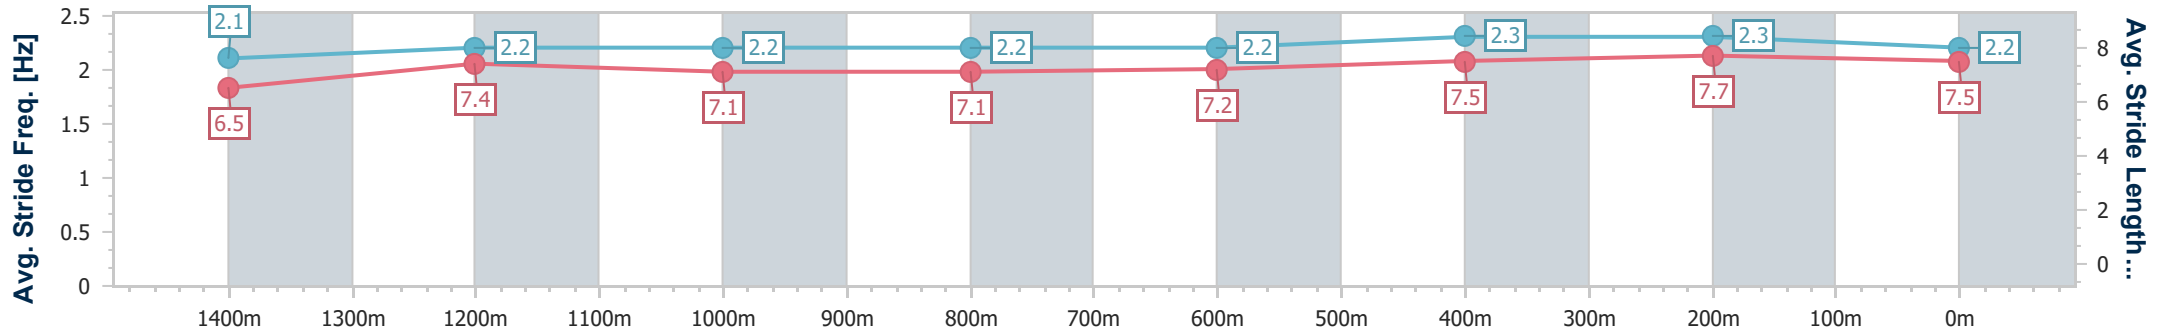

Sunshine Coast QLD Professional

Race 3: COASTLINE BMW X5 No Metro Wins Handicap - 1600m SCTC SUNSHINE COAST TURF CLUB

28 January 2023 - 13:13

Track Rating: Good 4, Weather: Fine, Rail Position: True

Section	Overall	1400m	1200m	1000m	800m	600m	400m	200m
Section Times	1:40.31 [7] (0:14.29)	1:26.02 [6] (0:12.46)	1:13.56 [6] (0:13.31)	1:00.25 [7] (0:13.10)	0:47.15 [6] (0:12.83)	0:34.32 [6] (0:11.79)	0:22.53 [6] (0:11.03)	0:11.50 [5] (0:11.50)
Average Speed [km/h]	50.4	58.0	54.3	55.2	56.3	60.9	65.3	62.6
Top Speed [km/h]	62.3	61.4	56.3	56.4	57.8	63.3	66.8	66.0
Avg. Dist. to Rail [m]	4.8	2.4	2.9	2.3	0.5	0.5	3.8	4.1
Avg. Stride Freq. [Hz]	2.1	2.2	2.1	2.1	2.1	2.2	2.3	2.3
Avg. Stride Length [m]	6.7	7.4	7.2	7.2	7.4	7.6	7.9	7.6

- [] Ranking at each section and finish
- .-.- No data available at this section
- NA No data available

Horse/Jockey Name	Ruby's Lad
Final Rank	8
Fastest Section Time (Section)	0:11.21 (400m)
Top Speed [km/h] (Section)	65.5 (400m)
Race State	Finished

Sunshine Coast QLD Professional

Race 3: COASTLINE BMW X5 No Metro Wins Handicap - 1600m SCTC SUNSHINE COAST TURF CLUB

28 January 2023 - 13:13

Track Rating: Good 4, Weather: Fine, Rail Position: True

Section	Overall	1400m	1200m	1000m	800m	600m	400m	200m
Section Times	1:40.51 [8] (0:14.18)	1:26.33 [5] (0:12.36)	1:13.97 [5] (0:13.03)	1:00.94 [5] (0:13.08)	0:47.86 [5] (0:12.84)	0:35.02 [3] (0:11.86)	0:23.16 [4] (0:11.21)	0:11.95 [6] (0:11.95)
Average Speed [km/h]	50.8	58.8	55.6	55.6	57.0	62.0	64.3	60.3
Top Speed [km/h]	61.5	60.8	56.7	56.3	58.8	64.0	65.5	62.1
Avg. Dist. to Rail [m]	11.2	5.1	5.5	5.2	2.9	3.3	5.9	4.7
Avg. Stride Freq. [Hz]	2.1	2.2	2.2	2.2	2.2	2.3	2.3	2.2
Avg. Stride Length [m]	6.5	7.4	7.1	7.1	7.2	7.5	7.7	7.5