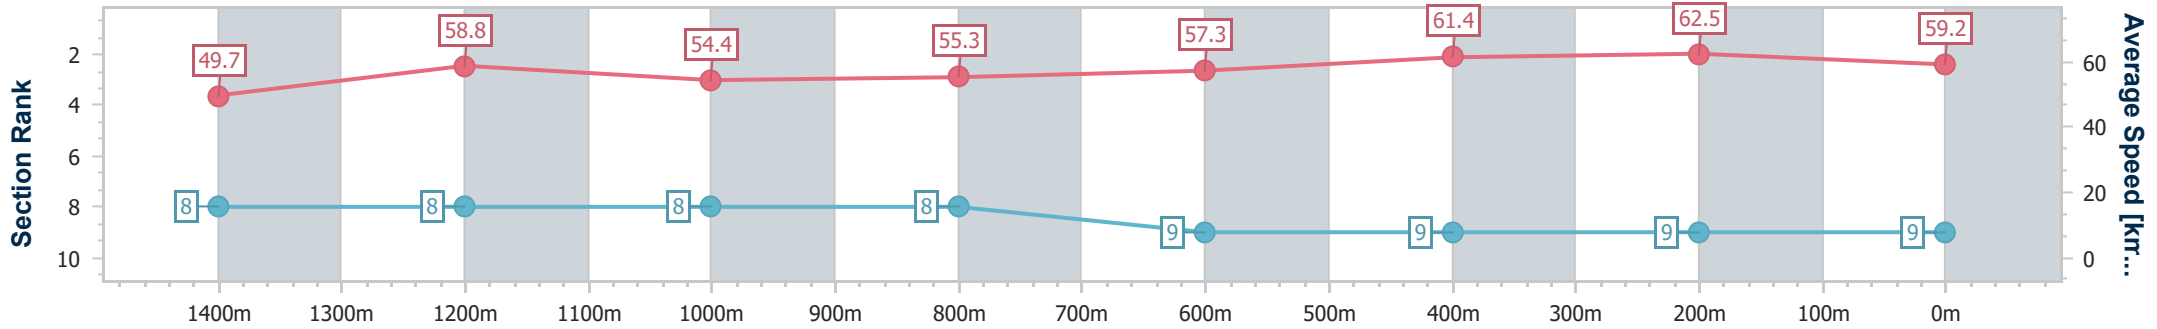

Sunshine Coast QLD Professional

Race 3: COASTLINE BMW X5 No Metro Wins Handicap - 1600m SCTC SUNSHINE COAST TURF CLUB

28 January 2023 - 13:13

Track Rating: Good 4, Weather: Fine, Rail Position: True

Section	Overall	1400m	1200m	1000m	800m	600m	400m	200m
Section Times	1:40.51 [8] (0:14.18)	1:26.33 [5] (0:12.36)	1:13.97 [5] (0:13.03)	1:00.94 [5] (0:13.08)	0:47.86 [5] (0:12.84)	0:35.02 [3] (0:11.86)	0:23.16 [4] (0:11.21)	0:11.95 [6] (0:11.95)
Average Speed [km/h]	50.8	58.8	55.6	55.6	57.0	62.0	64.3	60.3
Top Speed [km/h]	61.5	60.8	56.7	56.3	58.8	64.0	65.5	62.1
Avg. Dist. to Rail [m]	11.2	5.1	5.5	5.2	2.9	3.3	5.9	4.7
Avg. Stride Freq. [Hz]	2.1	2.2	2.2	2.2	2.2	2.3	2.3	2.2
Avg. Stride Length [m]	6.5	7.4	7.1	7.1	7.2	7.5	7.7	7.5

- [] Ranking at each section and finish
- .-.- No data available at this section
- NA No data available

Horse/Jockey Name	Shadie Milly
Final Rank	9
Fastest Section Time (Section)	0:11.54 (400m)
Top Speed [km/h] (Section)	63.5 (600m)
Race State	Finished

Sunshine Coast QLD Professional

Race 3: COASTLINE BMW X5 No Metro Wins Handicap - 1600m SCTC SUNSHINE COAST TURF CLUB

28 January 2023 - 13:13

Track Rating: Good 4, Weather: Fine, Rail Position: True

Section	Overall	1400m	1200m	1000m	800m	600m	400m	200m
Section Times	1:41.56 [9] (0:14.49)	1:27.07 [8] (0:12.34)	1:14.73 [8] (0:13.32)	1:01.41 [8] (0:13.13)	0:48.28 [8] (0:12.73)	0:35.55 [9] (0:11.86)	0:23.69 [9] (0:11.54)	0:12.15 [9] (0:12.15)
Average Speed [km/h]	49.7	58.8	54.4	55.3	57.3	61.4	62.5	59.2
Top Speed [km/h]	60.4	60.1	55.8	56.4	60.6	63.5	63.2	62.3
Avg. Dist. to Rail [m]	8.6	4.0	4.1	3.6	2.4	1.8	6.0	5.2
Avg. Stride Freq. [Hz]	2.2	2.4	2.3	2.3	2.4	2.4	2.5	2.4
Avg. Stride Length [m]	6.2	6.8	6.5	6.6	6.7	7.0	7.0	6.8