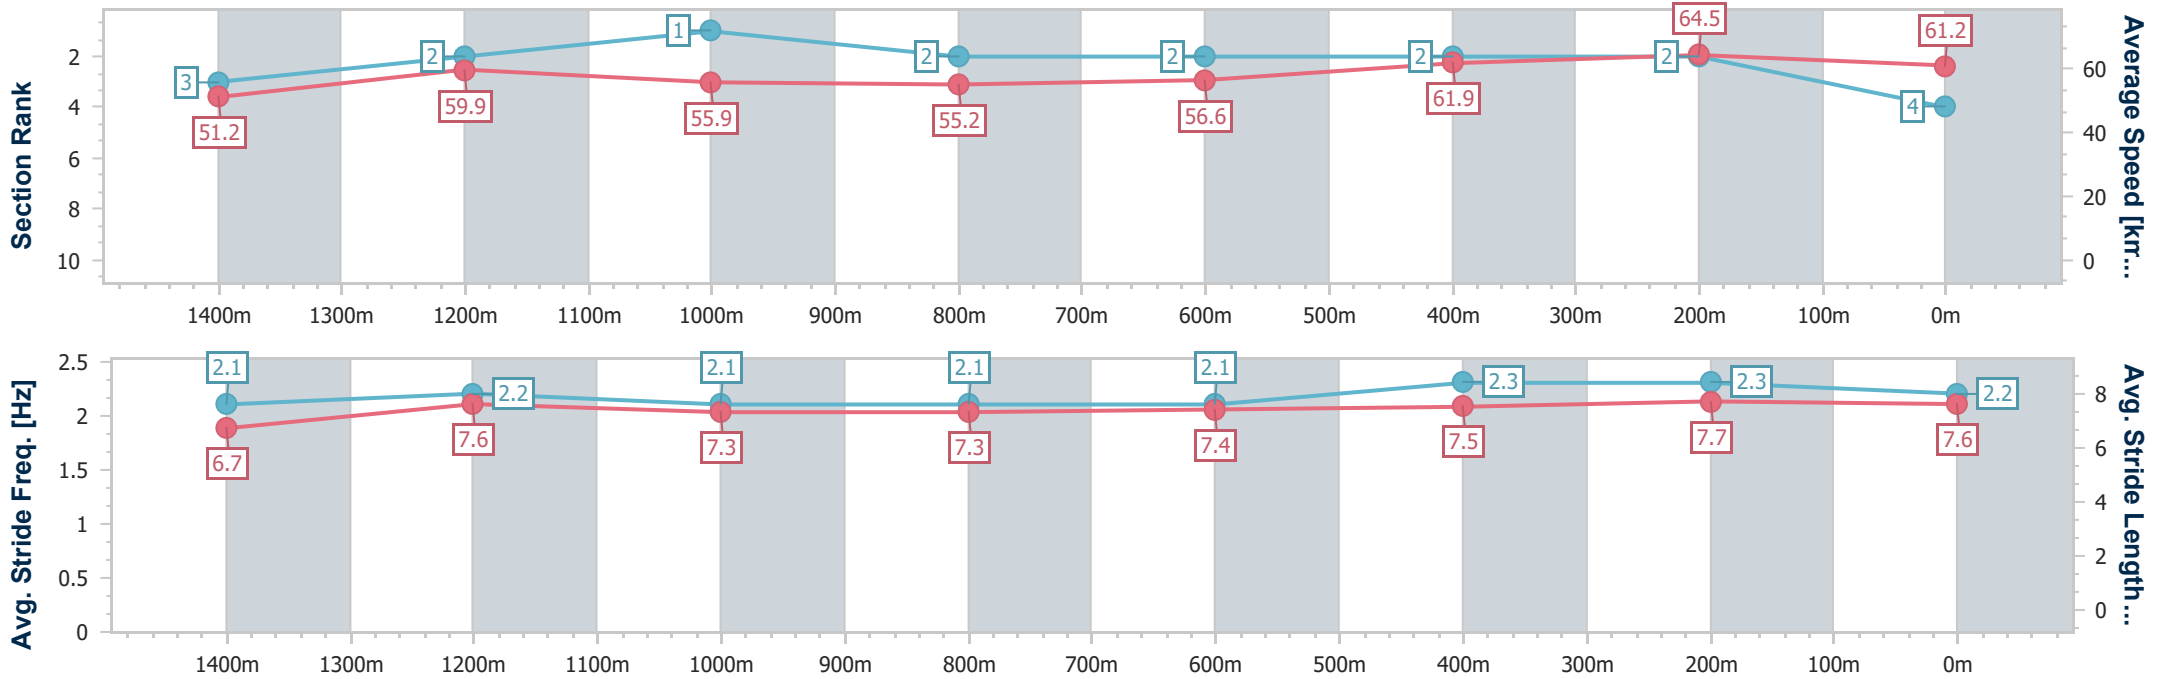

- [] Ranking at each section and finish
- .-.- No data available at this section
- NA No data available

Horse/Jockey Name	Brilliant Concept
Final Rank	4
Fastest Section Time (Section)	0:11.17 (400m)
Top Speed [km/h] (Section)	65.4 (400m)
Race State	Finished

Sunshine Coast QLD Professional

Race 3: COASTLINE BMW X5 No Metro Wins Handicap - 1600m **SCTC** SUNSHINE COAST TURF CLUB

28 January 2023 - 13:13

Track Rating: Good 4, Weather: Fine, Rail Position: True

Section	Overall	1400m	1200m	1000m	800m	600m	400m	200m
Section Times	1:39.93 [4] (0:14.05)	1:25.88 [3] (0:12.17)	1:13.71 [2] (0:12.96)	1:00.75 [1] (0:13.13)	0:47.62 [2] (0:12.92)	0:34.70 [2] (0:11.76)	0:22.94 [2] (0:11.17)	0:11.77 [2] (0:11.77)
Average Speed [km/h]	51.2	59.9	55.9	55.2	56.6	61.9	64.5	61.2
Top Speed [km/h]	62.2	62.0	57.6	56.0	59.1	65.2	65.4	64.0
Avg. Dist. to Rail [m]	12.8	5.6	4.2	3.3	2.6	1.9	3.8	4.9
Avg. Stride Freq. [Hz]	2.1	2.2	2.1	2.1	2.1	2.3	2.3	2.2
Avg. Stride Length [m]	6.7	7.6	7.3	7.3	7.4	7.5	7.7	7.6