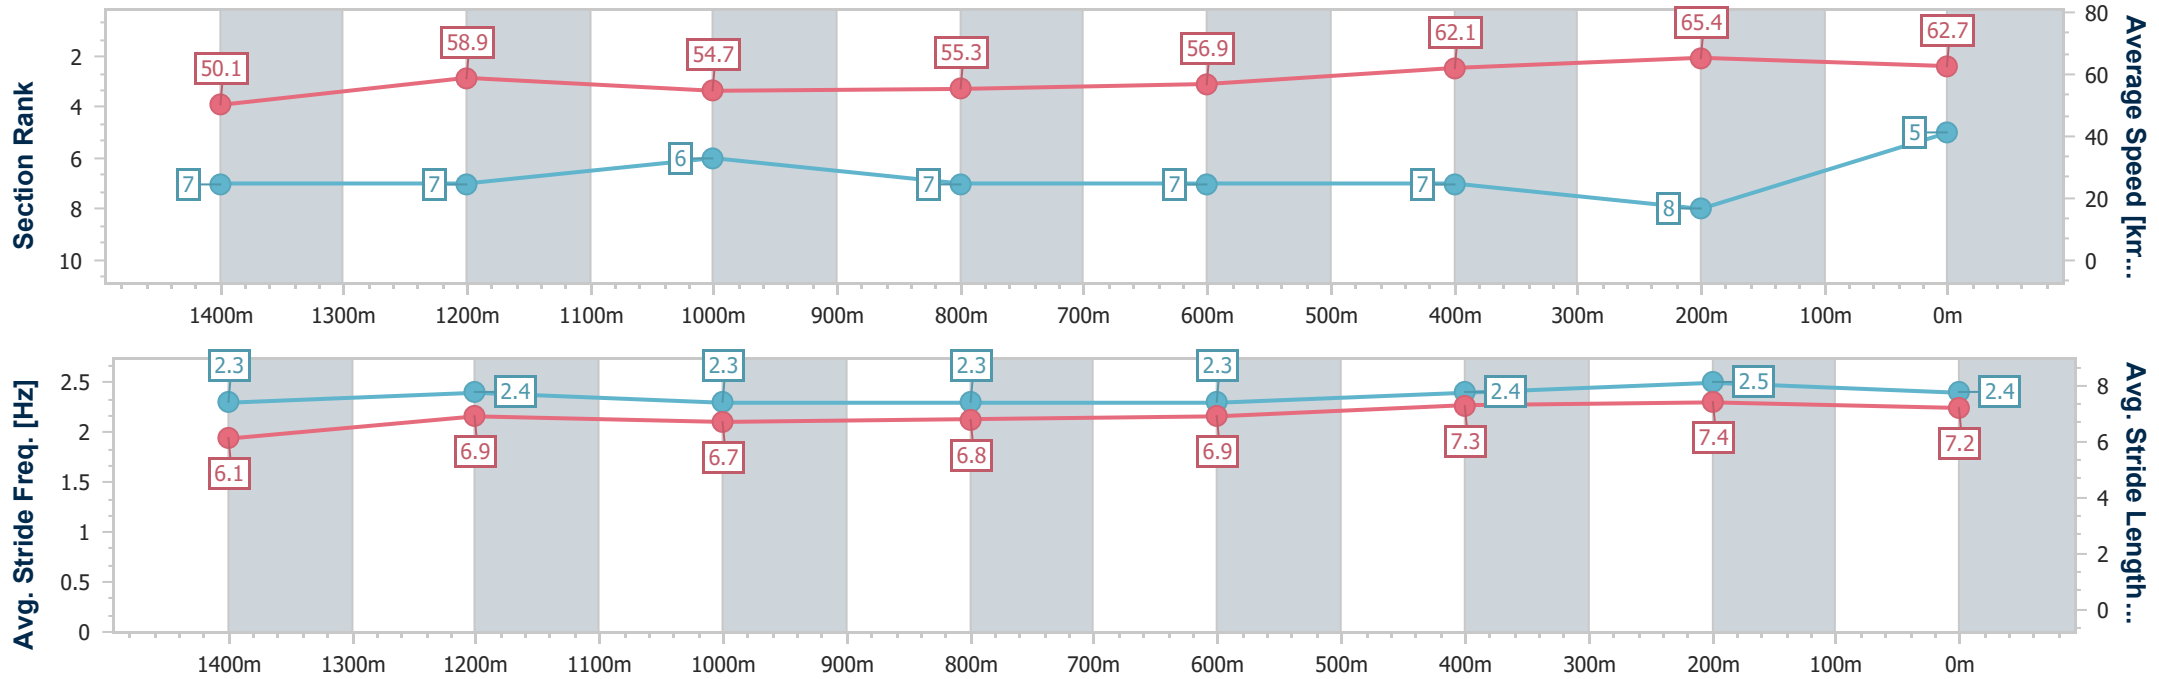

- [] Ranking at each section and finish
- .-.- No data available at this section
- NA No data available

Horse/Jockey Name	Danezel
Final Rank	5
Fastest Section Time (Section)	0:11.02 (400m)
Top Speed [km/h] (Section)	66.7 (400m)
Race State	Finished

Sunshine Coast QLD Professional

Race 3: COASTLINE BMW X5 No Metro Wins Handicap - 1600m **SCTC** SUNSHINE COAST TURF CLUB

28 January 2023 - 13:13

Track Rating: Good 4, Weather: Fine, Rail Position: True

Section	Overall	1400m	1200m	1000m	800m	600m	400m	200m
Section Times	1:40.12 [5] (0:14.39)	1:25.73 [7] (0:12.30)	1:13.43 [7] (0:13.20)	1:00.23 [6] (0:13.11)	0:47.12 [7] (0:12.84)	0:34.28 [7] (0:11.76)	0:22.52 [7] (0:11.02)	0:11.50 [8]
Average Speed [km/h]	50.1	58.9	54.7	55.3	56.9	62.1	65.4	62.7
Top Speed [km/h]	61.6	61.6	56.5	56.6	58.9	66.0	66.7	66.0
Avg. Dist. to Rail [m]	5.7	2.9	3.3	3.4	2.4	2.5	7.9	10.3
Avg. Stride Freq. [Hz]	2.3	2.4	2.3	2.3	2.3	2.4	2.5	2.4
Avg. Stride Length [m]	6.1	6.9	6.7	6.8	6.9	7.3	7.4	7.2