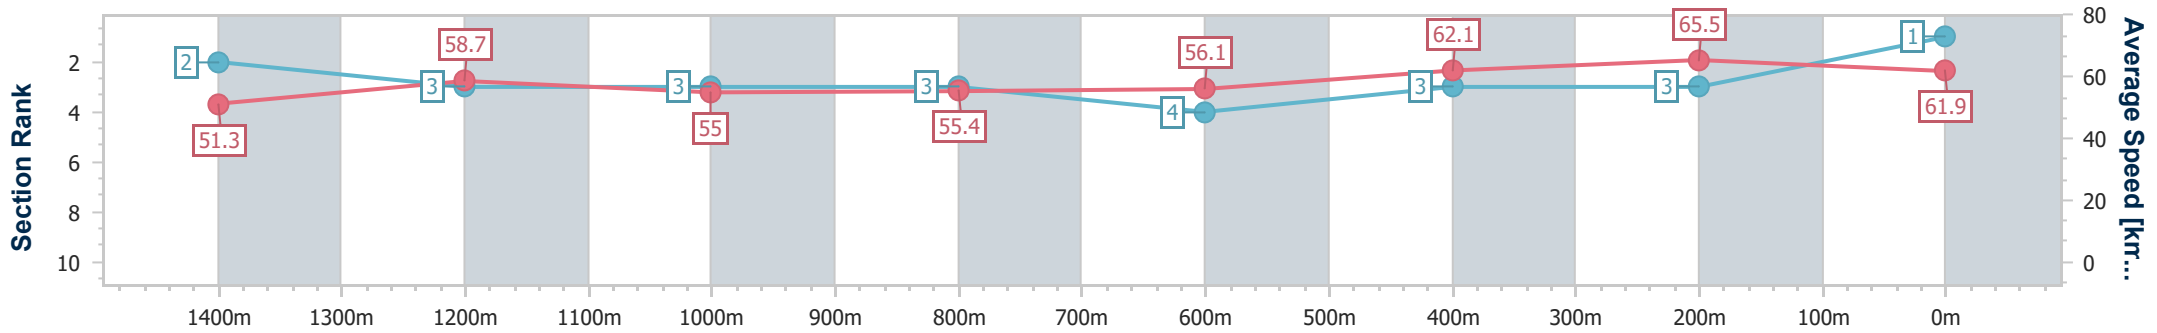

Race 3: COASTLINE BMW X5 No Metro Wins Handicap - 1600m SCTC SUNSHINE COAST TURF CLUB

28 January 2023 - 13:13

Track Rating: Good 4, Weather: Fine, Rail Position: True

Section	Overall	1400m	1200m	1000m	800m	600m	400m	200m
Section Times	1:39.80 [1] (0:14.05)	1:25.75 [2] (0:12.33)	1:13.42 [3] (0:13.12)	1:00.30 [3] (0:13.05)	0:47.25 [3] (0:12.95)	0:34.30 [4] (0:11.68)	0:22.62 [3] (0:11.00)	0:11.62 [3] (0:11.62)
Average Speed [km/h]	51.3	58.7	55.0	55.4	56.1	62.1	65.5	61.9
Top Speed [km/h]	62.5	62.0	56.7	56.2	58.3	65.8	66.4	65.7
Avg. Dist. to Rail [m]	6.9	2.5	2.5	2.5	1.8	1.0	1.9	3.2
Avg. Stride Freq. [Hz]	2.2	2.4	2.3	2.3	2.3	2.4	2.5	2.4
Avg. Stride Length [m]	6.3	6.9	6.7	6.8	6.9	7.1	7.2	7.1