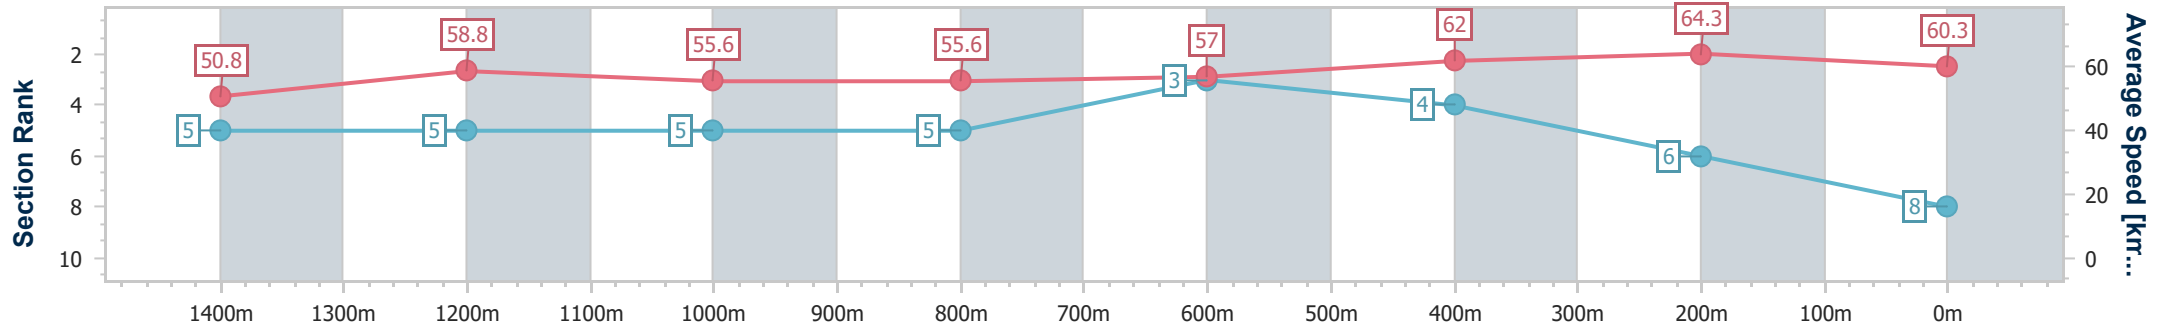

Sunshine Coast QLD Professional

Race 3: COASTLINE BMW X5 No Metro Wins Handicap - 1600m SCTC SUNSHINE COAST TURF CLUB

28 January 2023 - 13:13

Track Rating: Good 4, Weather: Fine, Rail Position: True

Section	Overall	1400m	1200m	1000m	800m	600m	400m	200m
Section Times	1:40.31 [7] (0:14.29)	1:26.02 [6] (0:12.46)	1:13.56 [6] (0:13.31)	1:00.25 [7] (0:13.10)	0:47.15 [6] (0:12.83)	0:34.32 [6] (0:11.79)	0:22.53 [6] (0:11.03)	0:11.50 [5] (0:11.50)
Average Speed [km/h]	50.4	58.0	54.3	55.2	56.3	60.9	65.3	62.6
Top Speed [km/h]	62.3	61.4	56.3	56.4	57.8	63.3	66.8	66.0
Avg. Dist. to Rail [m]	4.8	2.4	2.9	2.3	0.5	0.5	3.8	4.1
Avg. Stride Freq. [Hz]	2.1	2.2	2.1	2.1	2.1	2.2	2.3	2.3
Avg. Stride Length [m]	6.7	7.4	7.2	7.2	7.4	7.6	7.9	7.6

- [] Ranking at each section and finish
- .-.- No data available at this section
- NA No data available

Horse/Jockey Name	Ruby's Lad
Final Rank	8
Fastest Section Time (Section)	0:11.21 (400m)
Top Speed [km/h] (Section)	65.5 (400m)
Race State	Finished

Sunshine Coast QLD Professional

Race 3: COASTLINE BMW X5 No Metro Wins Handicap - 1600m SCTC SUNSHINE COAST TURF CLUB

28 January 2023 - 13:13

Track Rating: Good 4, Weather: Fine, Rail Position: True

Section	Overall	1400m	1200m	1000m	800m	600m	400m	200m
Section Times	1:40.51 [8] (0:14.18)	1:26.33 [5] (0:12.36)	1:13.97 [5] (0:13.03)	1:00.94 [5] (0:13.08)	0:47.86 [5] (0:12.84)	0:35.02 [3] (0:11.86)	0:23.16 [4] (0:11.21)	0:11.95 [6] (0:11.95)
Average Speed [km/h]	50.8	58.8	55.6	55.6	57.0	62.0	64.3	60.3
Top Speed [km/h]	61.5	60.8	56.7	56.3	58.8	64.0	65.5	62.1
Avg. Dist. to Rail [m]	11.2	5.1	5.5	5.2	2.9	3.3	5.9	4.7
Avg. Stride Freq. [Hz]	2.1	2.2	2.2	2.2	2.2	2.3	2.3	2.2
Avg. Stride Length [m]	6.5	7.4	7.1	7.1	7.2	7.5	7.7	7.5