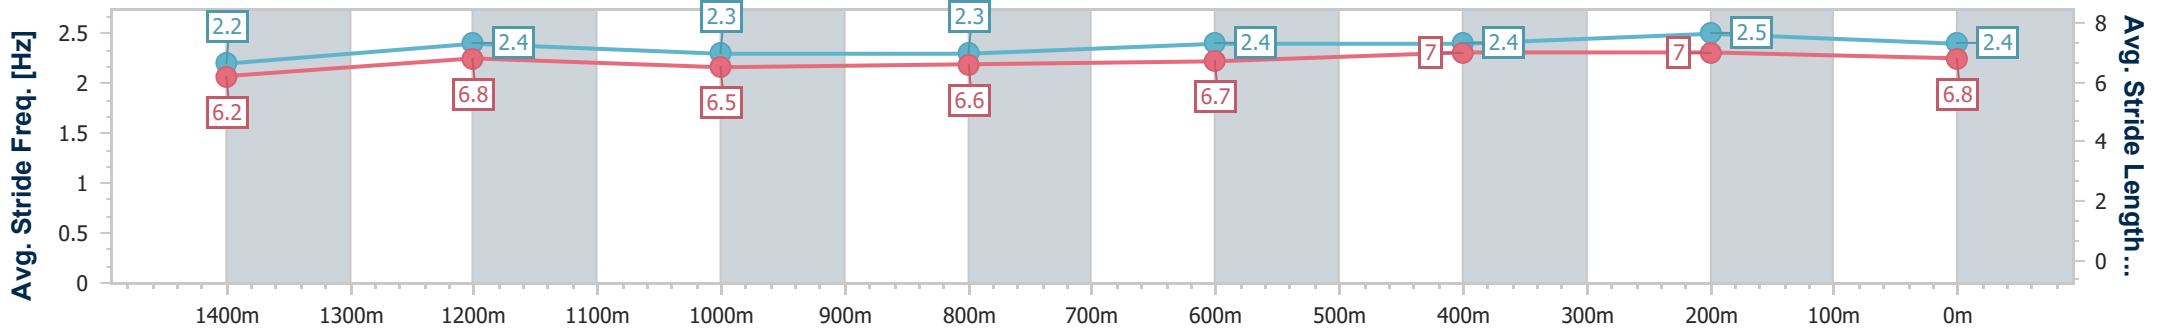

Sunshine Coast QLD Professional

Race 3: COASTLINE BMW X5 No Metro Wins Handicap - 1600m SCTC SUNSHINE COAST TURF CLUB

28 January 2023 - 13:13

Track Rating: Good 4, Weather: Fine, Rail Position: True

Section	Overall	1400m	1200m	1000m	800m	600m	400m	200m
Section Times	1:40.51 [8] (0:14.18)	1:26.33 [5] (0:12.36)	1:13.97 [5] (0:13.03)	1:00.94 [5] (0:13.08)	0:47.86 [5] (0:12.84)	0:35.02 [3] (0:11.86)	0:23.16 [4] (0:11.21)	0:11.95 [6] (0:11.95)
Average Speed [km/h]	50.8	58.8	55.6	55.6	57.0	62.0	64.3	60.3
Top Speed [km/h]	61.5	60.8	56.7	56.3	58.8	64.0	65.5	62.1
Avg. Dist. to Rail [m]	11.2	5.1	5.5	5.2	2.9	3.3	5.9	4.7
Avg. Stride Freq. [Hz]	2.1	2.2	2.2	2.2	2.2	2.3	2.3	2.2
Avg. Stride Length [m]	6.5	7.4	7.1	7.1	7.2	7.5	7.7	7.5

- [] Ranking at each section and finish
- .-.- No data available at this section
- NA No data available

Horse/Jockey Name	Shadie Milly
Final Rank	9
Fastest Section Time (Section)	0:11.54 (400m)
Top Speed [km/h] (Section)	63.5 (600m)
Race State	Finished

Sunshine Coast QLD Professional

Race 3: COASTLINE BMW X5 No Metro Wins Handicap - 1600m SCTC SUNSHINE COAST TURF CLUB

28 January 2023 - 13:13

Track Rating: Good 4, Weather: Fine, Rail Position: True

Section	Overall	1400m	1200m	1000m	800m	600m	400m	200m
Section Times	1:41.56 [9] (0:14.49)	1:27.07 [8] (0:12.34)	1:14.73 [8] (0:13.32)	1:01.41 [8] (0:13.13)	0:48.28 [8] (0:12.73)	0:35.55 [9] (0:11.86)	0:23.69 [9] (0:11.54)	0:12.15 [9] (0:12.15)
Average Speed [km/h]	49.7	58.8	54.4	55.3	57.3	61.4	62.5	59.2
Top Speed [km/h]	60.4	60.1	55.8	56.4	60.6	63.5	63.2	62.3
Avg. Dist. to Rail [m]	8.6	4.0	4.1	3.6	2.4	1.8	6.0	5.2
Avg. Stride Freq. [Hz]	2.2	2.4	2.3	2.3	2.4	2.4	2.5	2.4
Avg. Stride Length [m]	6.2	6.8	6.5	6.6	6.7	7.0	7.0	6.8

- [] Ranking at each section and finish
- .-.- No data available at this section
- NA No data available