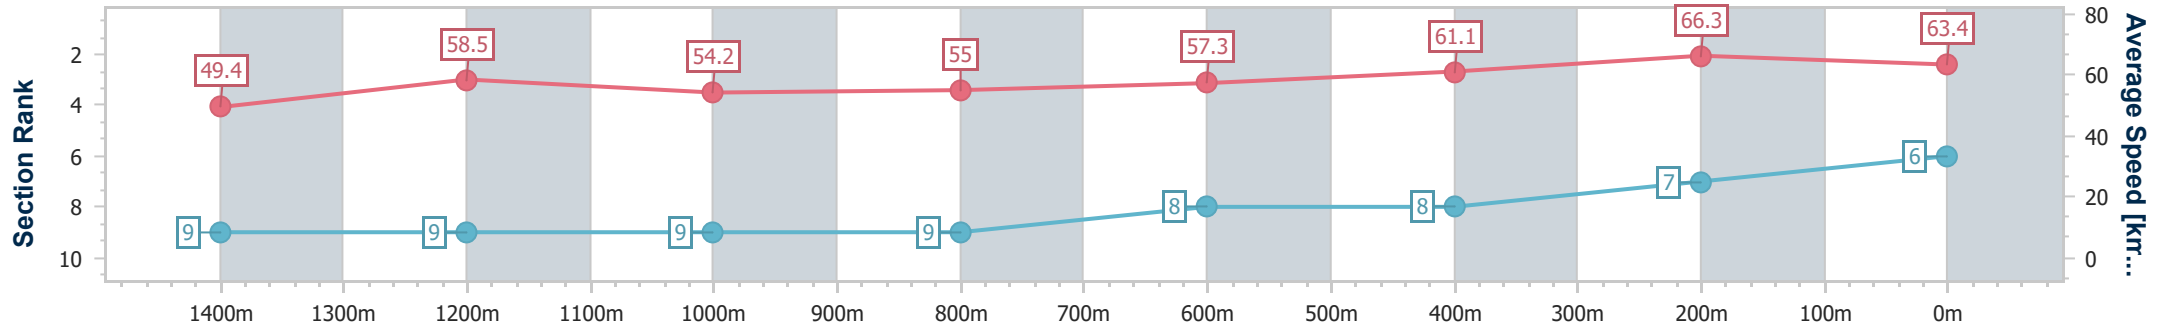

- [] Ranking at each section and finish
- .-.- No data available at this section
- NA No data available

Horse/Jockey Name	Finsceal
Final Rank	6
Fastest Section Time (Section)	0:10.86 (400m)
Top Speed [km/h] (Section)	67.8 (400m)
Race State	Finished

Sunshine Coast QLD Professional

Race 3: COASTLINE BMW X5 No Metro Wins Handicap - 1600m **SCTC** SUNSHINE COAST TURF CLUB

28 January 2023 - 13:13

Track Rating: Good 4, Weather: Fine, Rail Position: True

Section	Overall	1400m	1200m	1000m	800m	600m	400m	200m
Section Times	1:40.16 [6] (0:14.60)	1:25.56 [9] (0:12.38)	1:13.18 [9] (0:13.34)	0:59.84 [9] (0:13.14)	0:46.70 [9] (0:12.65)	0:34.05 [8] (0:11.85)	0:22.20 [8] (0:10.86)	0:11.34 [7] (0:11.34)
Average Speed [km/h]	49.4	58.5	54.2	55.0	57.3	61.1	66.3	63.4
Top Speed [km/h]	63.3	62.7	55.6	57.1	59.2	65.0	67.8	65.9
Avg. Dist. to Rail [m]	7.8	3.0	2.7	2.4	1.3	0.7	4.4	5.3
Avg. Stride Freq. [Hz]	2.0	2.1	2.0	2.1	2.1	2.2	2.3	2.2
Avg. Stride Length [m]	6.7	7.7	7.4	7.4	7.5	7.8	8.0	7.9