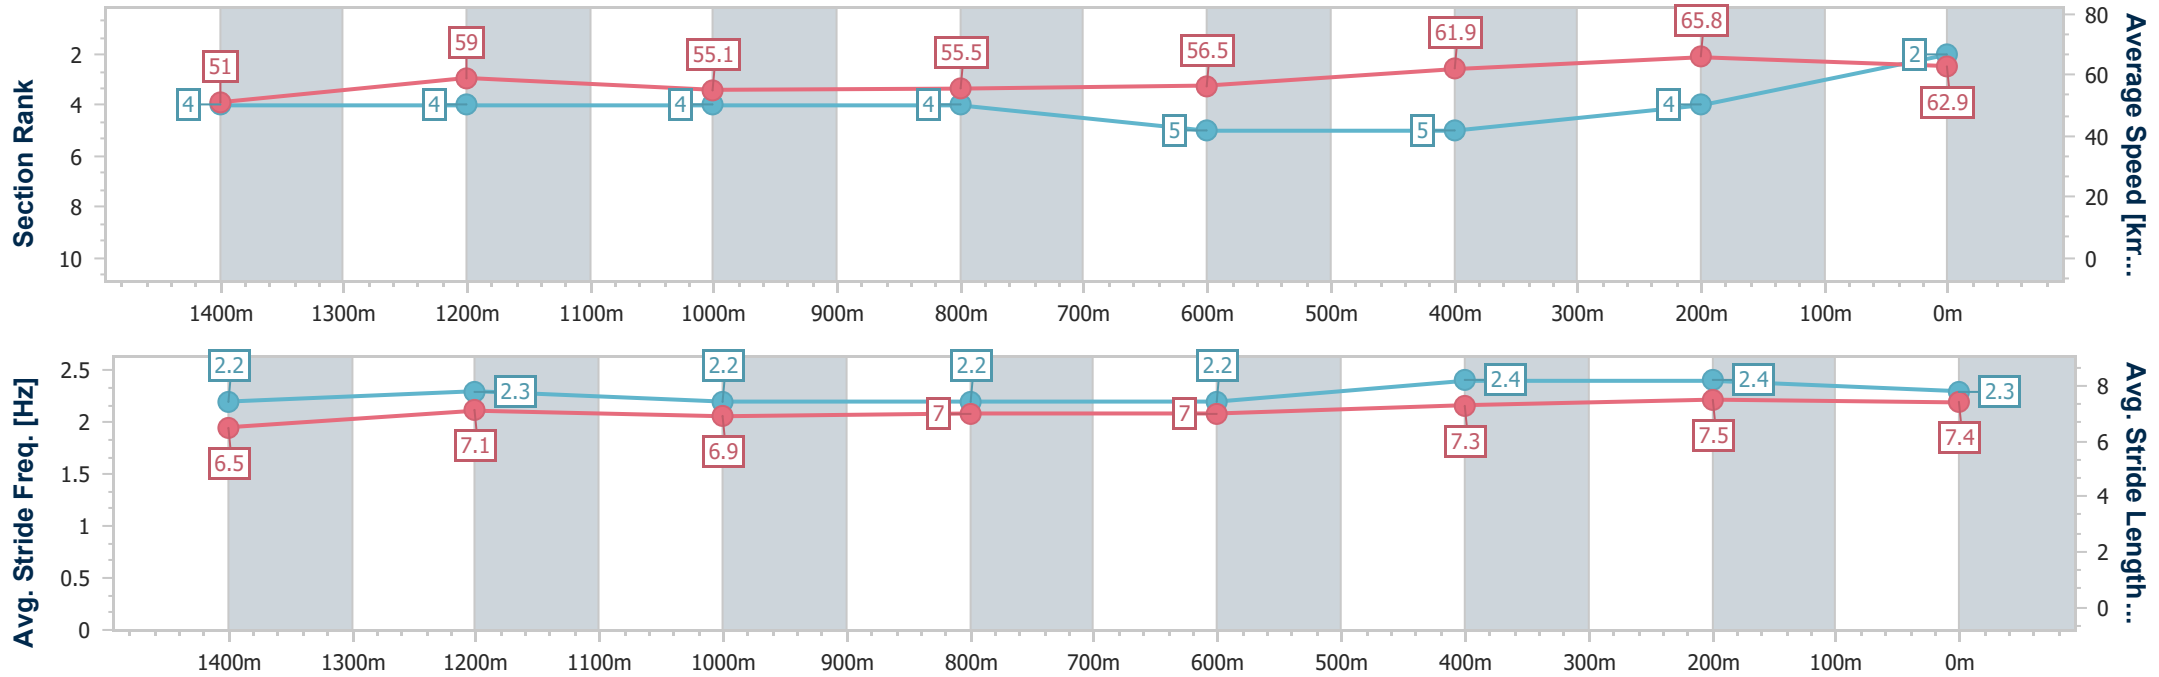

Sunshine Coast QLD Professional

Race 3: COASTLINE BMW X5 No Metro Wins Handicap - 1600m

28 January 2023 - 13:13

Track Rating: Good 4, Weather: Fine, Rail Position: True

Section	Overall	1400m	1200m	1000m	800m	600m	400m	200m
Section Times	1:39.86 [2] (0:14.10)	1:25.76 [4] (0:12.31)	1:13.45 [4] (0:13.14)	1:00.31 [4] (0:13.10)	0:47.21 [4] (0:12.96)	0:34.25 [5] (0:11.83)	0:22.42 [5] (0:10.96)	0:11.46 [4] (0:11.46)
Average Speed [km/h]	51.0	59.0	55.1	55.5	56.5	61.9	65.8	62.9
Top Speed [km/h]	62.3	62.2	57.8	56.9	59.1	64.9	67.7	65.6
Avg. Dist. to Rail [m]	7.8	4.1	4.3	3.8	3.2	3.0	7.6	8.6
Avg. Stride Freq. [Hz]	2.2	2.3	2.2	2.2	2.2	2.4	2.4	2.3
Avg. Stride Length [m]	6.5	7.1	6.9	7.0	7.0	7.3	7.5	7.4