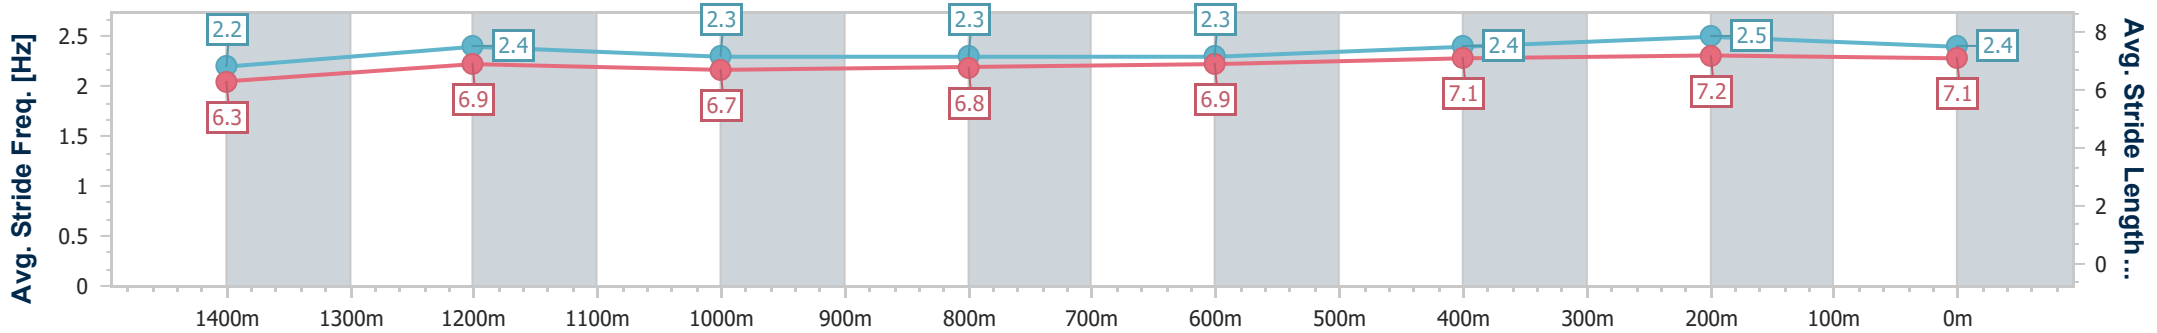

Race 3: COASTLINE BMW X5 No Metro Wins Handicap - 1600m SCTC SUNSHINE COAST TURF CLUB

28 January 2023 - 13:13

Track Rating: Good 4, Weather: Fine, Rail Position: True

Section	Overall	1400m	1200m	1000m	800m	600m	400m	200m
Section Times	1:39.80 [1] (0:14.05)	1:25.75 [2] (0:12.33)	1:13.42 [3] (0:13.12)	1:00.30 [3] (0:13.05)	0:47.25 [3] (0:12.95)	0:34.30 [4] (0:11.68)	0:22.62 [3] (0:11.00)	0:11.62 [3] (0:11.62)
Average Speed [km/h]	51.3	58.7	55.0	55.4	56.1	62.1	65.5	61.9
Top Speed [km/h]	62.5	62.0	56.7	56.2	58.3	65.8	66.4	65.7
Avg. Dist. to Rail [m]	6.9	2.5	2.5	2.5	1.8	1.0	1.9	3.2
Avg. Stride Freq. [Hz]	2.2	2.4	2.3	2.3	2.3	2.4	2.5	2.4
Avg. Stride Length [m]	6.3	6.9	6.7	6.8	6.9	7.1	7.2	7.1