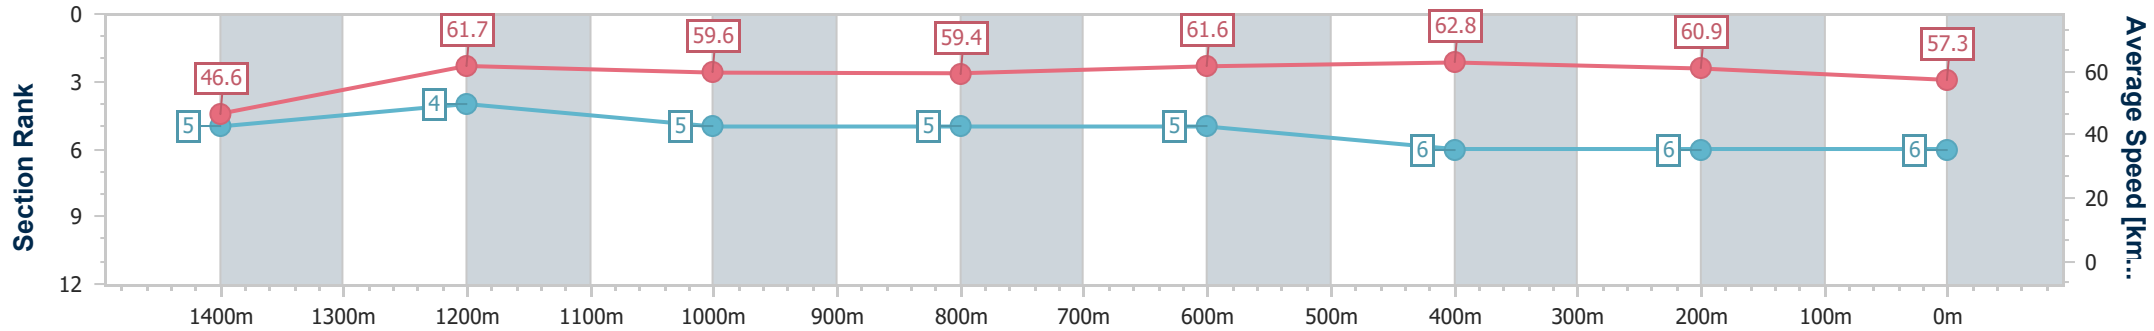

- [ ] Ranking at each section and finish
- .-.-.- No data available at this section
- NA No data available

Horse/Jockey Name	Elegant Drover
Final Rank	6
Fastest Section Time (Section)	0:11.58 (600m)
Top Speed [km/h] (Section)	64.1 (600m)
Race State	Finished

### Ipswich QLD Professional

Race 6: WWW.IEEC.COM.AU Class 2 Handicap - 1600m

02 February 2023 - 16:38

Track Rating: Soft 5, Weather: Fine, Rail Position: True Entire Course

Section	Overall	1400m	1200m	1000m	800m	600m	400m	200m						
Section Times	1:39.05 [6] (0:15.48)	1:23.57 [5] (0:11.69)	1:11.88 [4] (0:12.00)	0:59.88 [5] (0:12.10)	0:47.78 [5] (0:11.70)	0:36.08 [5] (0:11.58)	0:24.50 [6] (0:11.93)	0:12.57 [6] (0:12.57)						
Average Speed [km/h]	46.6	61.7	59.6	59.4	61.6	62.8	60.9	57.3						
Top Speed [km/h]	62.2	63.1	62.8	61.0	63.4	64.1	63.2	59.6						
Avg. Dist. to Rail [m]	10.1	1.0	1.4	0.7	0.4	2.2	3.0	4.8						
Avg. Stride Freq. [Hz]	2.3	2.3	2.2	2.2	2.2	2.3	2.2	2.1						
Avg. Stride Length [m]	5.7	7.6	7.5	7.5	7.7	7.6	7.5	7.3						

- [ ] Ranking at each section and finish
- .-.- No data available at this section
- NA No data available

Horse/Jockey Name	Royalspector
Final Rank	7
Fastest Section Time (Section)	0:11.51 (600m)
Top Speed [km/h] (Section)	64.4 (600m)
Race State	Finished