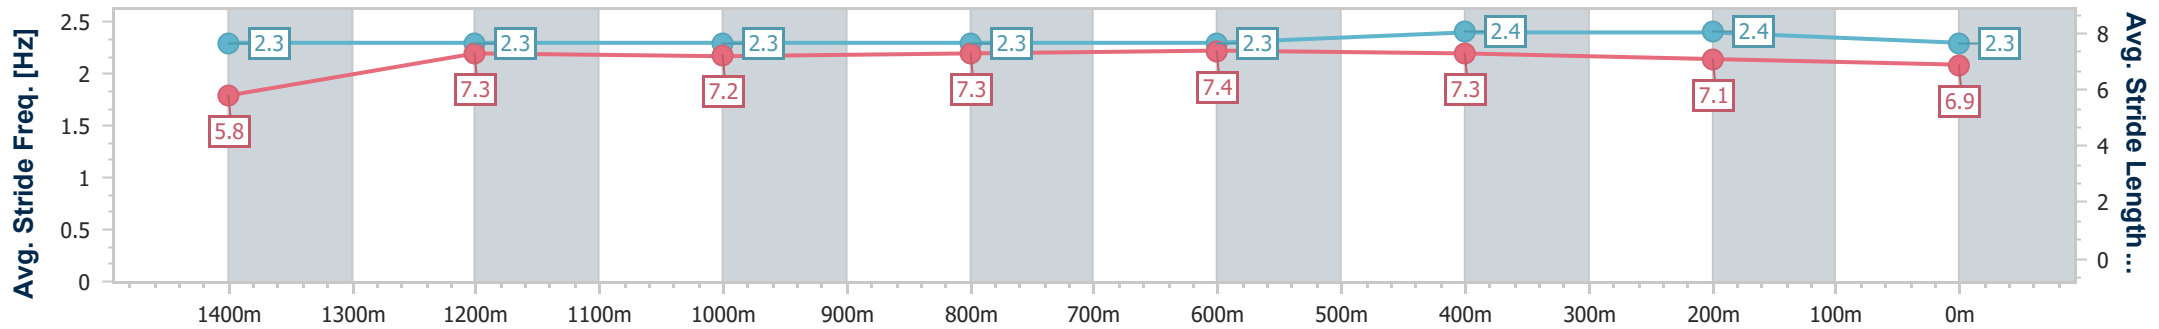

- [ ] Ranking at each section and finish
- .-.- No data available at this section
- NA No data available

Horse/Jockey Name	Royalspector
Final Rank	7
Fastest Section Time (Section)	0:11.51 (600m)
Top Speed [km/h] (Section)	64.4 (600m)
Race State	Finished

### Ipswich QLD Professional

Race 6: WWW.IEEC.COM.AU Class 2 Handicap - 1600m

02 February 2023 - 16:38

Track Rating: Soft 5, Weather: Fine, Rail Position: True Entire Course

Section	Overall	1400m	1200m	1000m	800m	600m	400m	200m
Section Times	1:39.14 [7] (0:15.40)	1:23.74 [3] (0:11.86)	1:11.88 [5] (0:12.11)	0:59.77 [6] (0:12.07)	0:47.70 [7] (0:11.68)	0:36.02 [7] (0:11.51)	0:24.51 [7] (0:11.89)	0:12.62 [7] (0:12.62)
Average Speed [km/h]	46.9	61.0	59.5	59.7	62.0	63.2	60.9	57.0
Top Speed [km/h]	62.4	62.5	62.1	61.9	64.1	64.4	62.3	59.4
Avg. Dist. to Rail [m]	10.9	1.8	0.3	0.6	1.1	2.4	2.0	3.0
Avg. Stride Freq. [Hz]	2.3	2.3	2.3	2.3	2.3	2.4	2.4	2.3
Avg. Stride Length [m]	5.8	7.3	7.2	7.3	7.4	7.3	7.1	6.9

- [ ] Ranking at each section and finish
- .-.- No data available at this section
- NA No data available