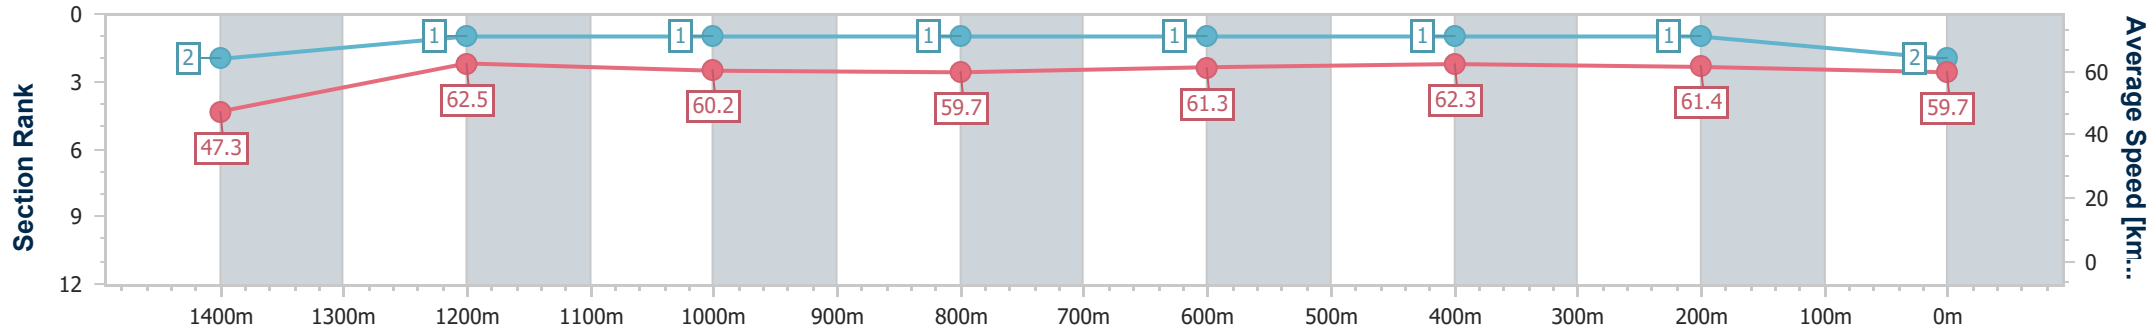

### Ipswich QLD Professional

Race 6: WWW.IEEC.COM.AU Class 2 Handicap - 1600m

02 February 2023 - 16:38

Track Rating: Soft 5, Weather: Fine, Rail Position: True Entire Course

Section	Overall	1400m	1200m	1000m	800m	600m	400m	200m
Section Times	1:37.66 [2] (0:15.25)	1:22.41 [2] (0:11.46)	1:10.95 [1] (0:11.79)	0:59.16 [1] (0:12.00)	0:47.16 [1] (0:11.70)	0:35.46 [1] (0:11.61)	0:23.85 [1] (0:11.77)	0:12.08 [1] (0:12.08)
Average Speed [km/h]	47.3	62.5	60.2	59.7	61.3	62.3	61.4	59.7
Top Speed [km/h]	63.7	63.1	61.9	60.3	62.1	62.6	62.3	60.8
Avg. Dist. to Rail [m]	8.5	2.0	3.0	2.4	0.9	0.8	1.3	1.3
Avg. Stride Freq. [Hz]	2.2	2.3	2.2	2.2	2.3	2.3	2.3	2.3
Avg. Stride Length [m]	5.9	7.6	7.4	7.5	7.6	7.5	7.4	7.2