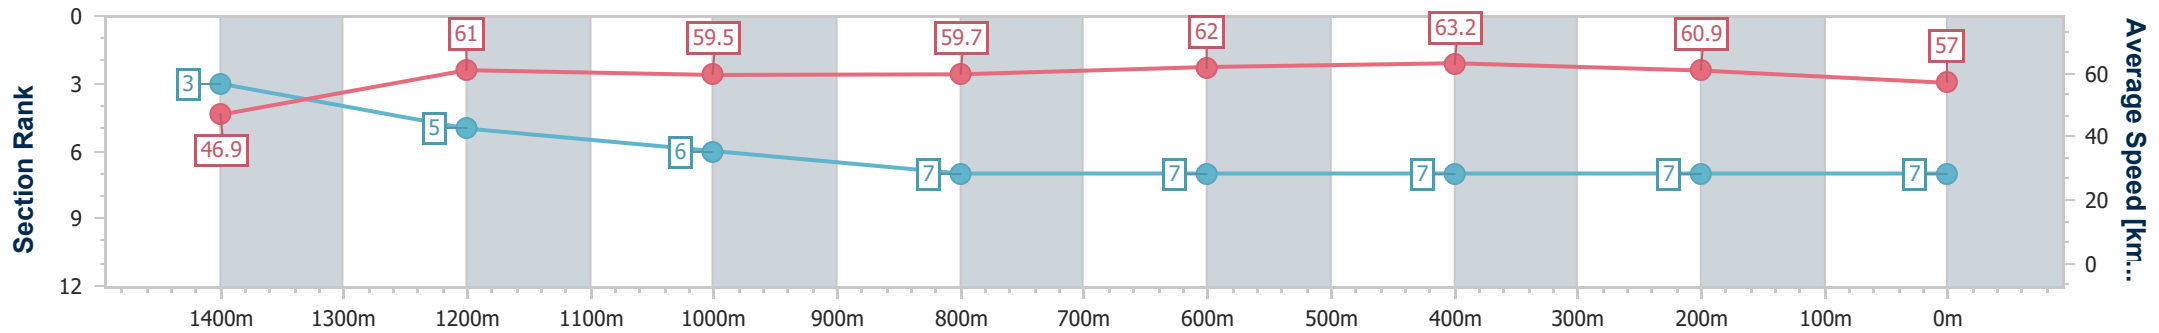

- [ ] Ranking at each section and finish
- .-.- No data available at this section
- NA No data available

Horse/Jockey Name	Royalspector
Final Rank	7
Fastest Section Time (Section)	0:11.51 (600m)
Top Speed [km/h] (Section)	64.4 (600m)
Race State	Finished

### Ipswich QLD Professional

Race 6: WWW.IEEC.COM.AU Class 2 Handicap - 1600m

02 February 2023 - 16:38

Track Rating: Soft 5, Weather: Fine, Rail Position: True Entire Course

Section	Overall	1400m	1200m	1000m	800m	600m	400m	200m
Section Times	1:39.14 [7] (0:15.40)	1:23.74 [3] (0:11.86)	1:11.88 [5] (0:12.11)	0:59.77 [6] (0:12.07)	0:47.70 [7] (0:11.68)	0:36.02 [7] (0:11.51)	0:24.51 [7] (0:11.89)	0:12.62 [7] (0:12.62)
Average Speed [km/h]	46.9	61.0	59.5	59.7	62.0	63.2	60.9	57.0
Top Speed [km/h]	62.4	62.5	62.1	61.9	64.1	64.4	62.3	59.4
Avg. Dist. to Rail [m]	10.9	1.8	0.3	0.6	1.1	2.4	2.0	3.0
Avg. Stride Freq. [Hz]	2.3	2.3	2.3	2.3	2.3	2.4	2.4	2.3
Avg. Stride Length [m]	5.8	7.3	7.2	7.3	7.4	7.3	7.1	6.9

- [ ] Ranking at each section and finish
- .-.- No data available at this section
- NA No data available