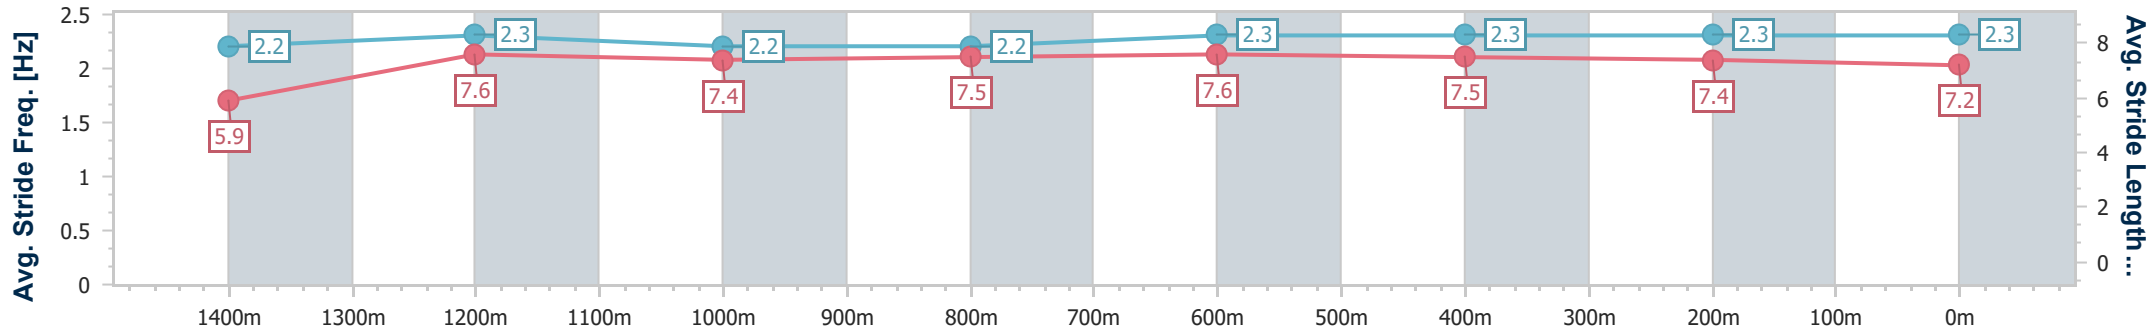

### Ipswich QLD Professional

Race 6: WWW.IEEC.COM.AU Class 2 Handicap - 1600m

02 February 2023 - 16:38

Track Rating: Soft 5, Weather: Fine, Rail Position: True Entire Course

Section	Overall	1400m	1200m	1000m	800m	600m	400m	200m
Section Times	1:37.66 [2] (0:15.25)	1:22.41 [2] (0:11.46)	1:10.95 [1] (0:11.79)	0:59.16 [1] (0:12.00)	0:47.16 [1] (0:11.70)	0:35.46 [1] (0:11.61)	0:23.85 [1] (0:11.77)	0:12.08 [1] (0:12.08)
Average Speed [km/h]	47.3	62.5	60.2	59.7	61.3	62.3	61.4	59.7
Top Speed [km/h]	63.7	63.1	61.9	60.3	62.1	62.6	62.3	60.8
Avg. Dist. to Rail [m]	8.5	2.0	3.0	2.4	0.9	0.8	1.3	1.3
Avg. Stride Freq. [Hz]	2.2	2.3	2.2	2.2	2.3	2.3	2.3	2.3
Avg. Stride Length [m]	5.9	7.6	7.4	7.5	7.6	7.5	7.4	7.2