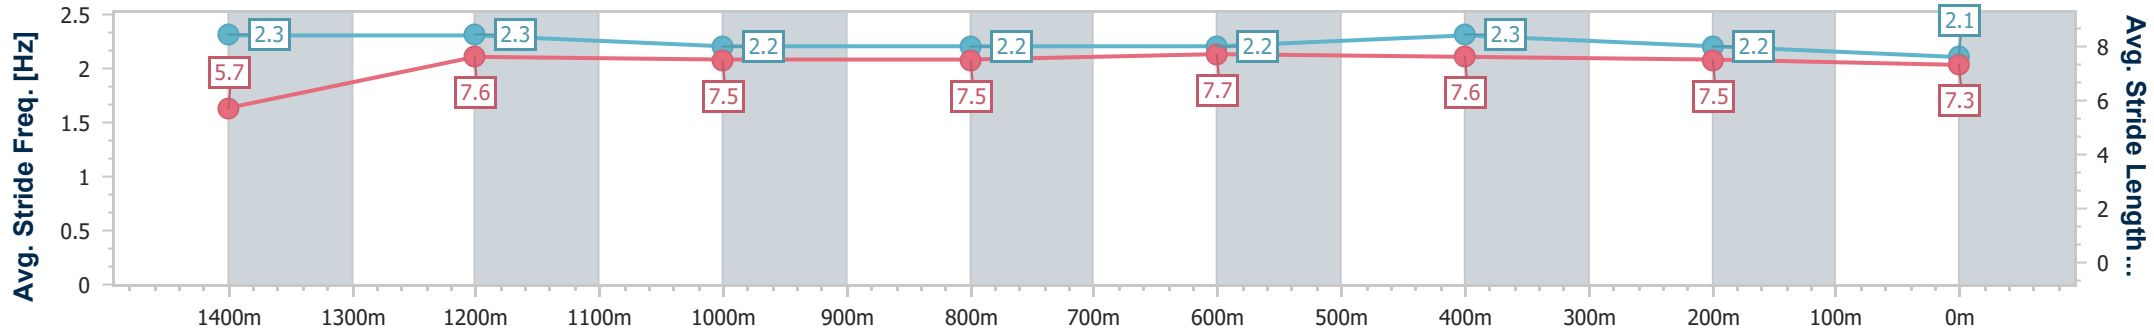

- [ ] Ranking at each section and finish
- .-.-.- No data available at this section
- NA No data available

Horse/Jockey Name	Elegant Drover
Final Rank	6
Fastest Section Time (Section)	0:11.58 (600m)
Top Speed [km/h] (Section)	64.1 (600m)
Race State	Finished

### Ipswich QLD Professional

Race 6: WWW.IEEC.COM.AU Class 2 Handicap - 1600m

02 February 2023 - 16:38

Track Rating: Soft 5, Weather: Fine, Rail Position: True Entire Course

Section	Overall	1400m	1200m	1000m	800m	600m	400m	200m						
Section Times	1:39.05 [6] (0:15.48)	1:23.57 [5] (0:11.69)	1:11.88 [4] (0:12.00)	0:59.88 [5] (0:12.10)	0:47.78 [5] (0:11.70)	0:36.08 [5] (0:11.58)	0:24.50 [6] (0:11.93)	0:12.57 [6] (0:12.57)						
Average Speed [km/h]	46.6	61.7	59.6	59.4	61.6	62.8	60.9	57.3						
Top Speed [km/h]	62.2	63.1	62.8	61.0	63.4	64.1	63.2	59.6						
Avg. Dist. to Rail [m]	10.1	1.0	1.4	0.7	0.4	2.2	3.0	4.8						
Avg. Stride Freq. [Hz]	2.3	2.3	2.2	2.2	2.2	2.3	2.2	2.1						
Avg. Stride Length [m]	5.7	7.6	7.5	7.5	7.7	7.6	7.5	7.3						

- [ ] Ranking at each section and finish
- .-.- No data available at this section
- NA No data available

Horse/Jockey Name	Royalspector
Final Rank	7
Fastest Section Time (Section)	0:11.51 (600m)
Top Speed [km/h] (Section)	64.4 (600m)
Race State	Finished