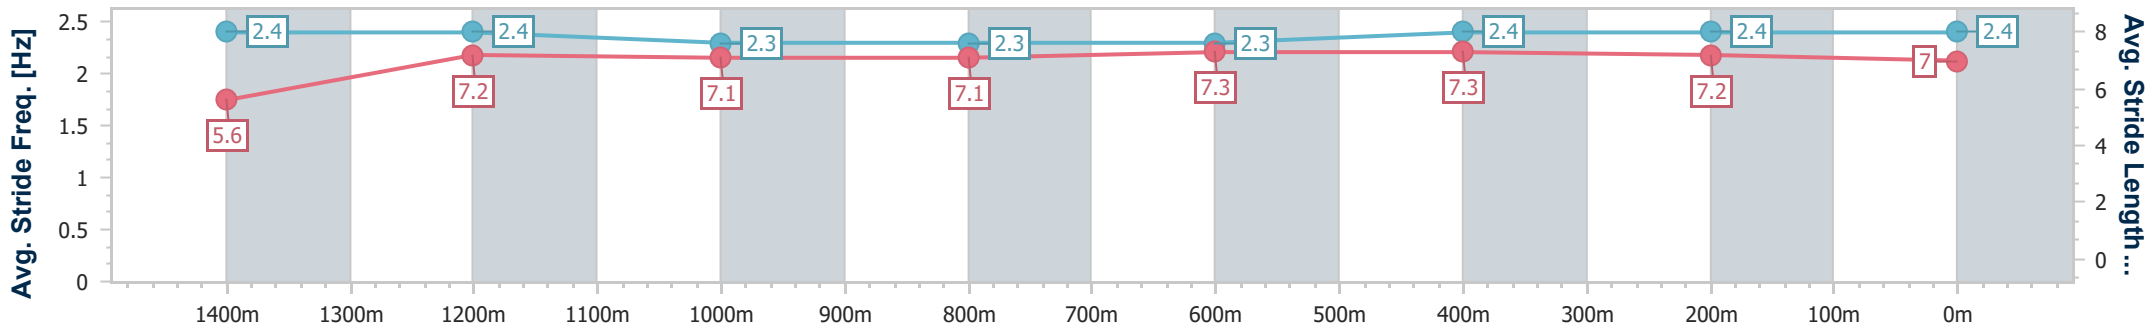

### Ipswich QLD Professional

Race 6: WWW.IEEC.COM.AU Class 2 Handicap - 1600m

02 February 2023 - 16:38

Track Rating: Soft 5, Weather: Fine, Rail Position: True Entire Course

Section	Overall	1400m	1200m	1000m	800m	600m	400m	200m						
Section Times	1:37.66 [1] (0:15.17)	1:22.49 [1] (0:11.64)	1:10.85 [2] (0:11.86)	0:58.99 [2] (0:12.05)	0:46.94 [2] (0:11.64)	0:35.30 [2] (0:11.58)	0:23.72 [2] (0:11.72)	0:12.00 [2] (0:12.00)						
Average Speed [km/h]	47.5	62.0	60.3	59.7	61.8	62.4	61.7	60.1						
Top Speed [km/h]	64.3	62.9	62.6	60.4	63.0	63.2	62.6	62.1						
Avg. Dist. to Rail [m]	11.3	1.3	1.2	0.6	0.2	0.7	1.5	2.2						
Avg. Stride Freq. [Hz]	2.4	2.4	2.3	2.3	2.3	2.4	2.4	2.4						
Avg. Stride Length [m]	5.6	7.2	7.1	7.1	7.3	7.3	7.2	7.0						

- [ ] Ranking at each section and finish
- .-.- No data available at this section
- NA No data available

Horse/Jockey Name	Bout
Final Rank	2
Fastest Section Time (Section)	0:11.46 (1400m)
Top Speed [km/h] (Section)	63.7 (Overall)
Race State	Finished