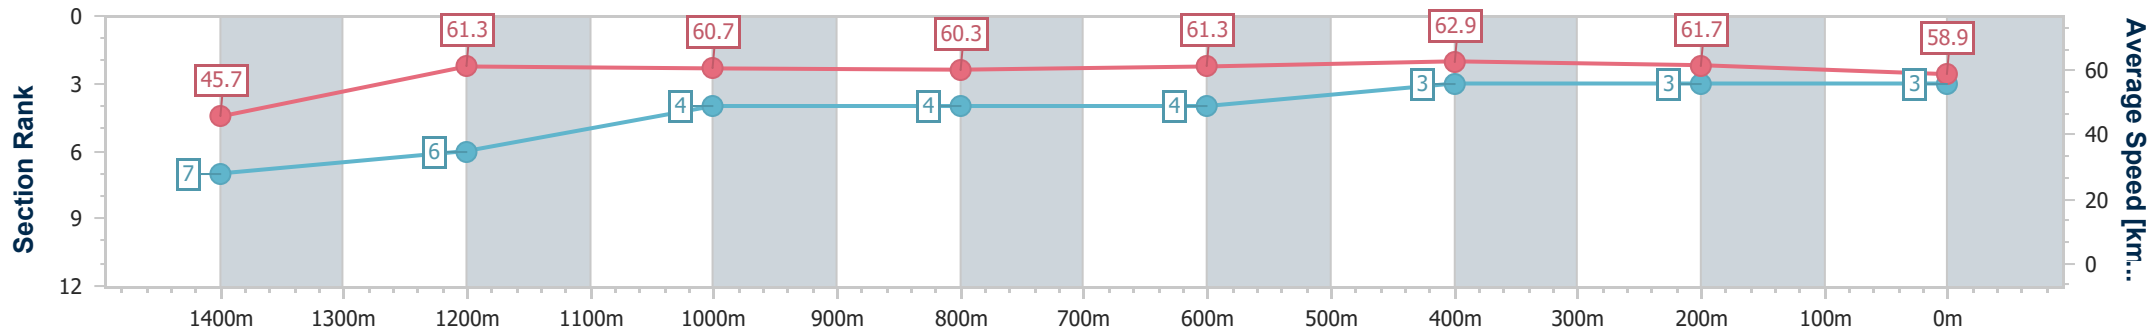

### Ipswich QLD Professional

Race 6: WWW.IEEC.COM.AU Class 2 Handicap - 1600m

02 February 2023 - 16:38

Track Rating: Soft 5, Weather: Fine, Rail Position: True Entire Course

Section	Overall	1400m	1200m	1000m	800m	600m	400m	200m
Section Times	1:38.09 [3] (0:15.79)	1:22.30 [7] (0:11.66)	1:10.64 [6] (0:11.67)	0:58.97 [4] (0:11.87)	0:47.10 [4] (0:11.68)	0:35.42 [4] (0:11.48)	0:23.94 [3] (0:11.72)	0:12.22 [3] (0:12.22)
Average Speed [km/h]	45.7	61.3	60.7	60.3	61.3	62.9	61.7	58.9
Top Speed [km/h]	63.2	62.5	62.4	60.8	63.1	63.6	62.8	61.4
Avg. Dist. to Rail [m]	7.7	1.8	3.6	3.0	1.4	0.5	2.0	3.3
Avg. Stride Freq. [Hz]	2.2	2.3	2.3	2.2	2.2	2.3	2.3	2.2
Avg. Stride Length [m]	5.7	7.5	7.5	7.6	7.6	7.7	7.6	7.4

- [ ] Ranking at each section and finish
- .-.- No data available at this section
- NA No data available

Horse/Jockey Name	Jetfoil
Final Rank	4
Fastest Section Time (Section)	0:11.56 (600m)
Top Speed [km/h] (Section)	63.7 (600m)
Race State	Finished