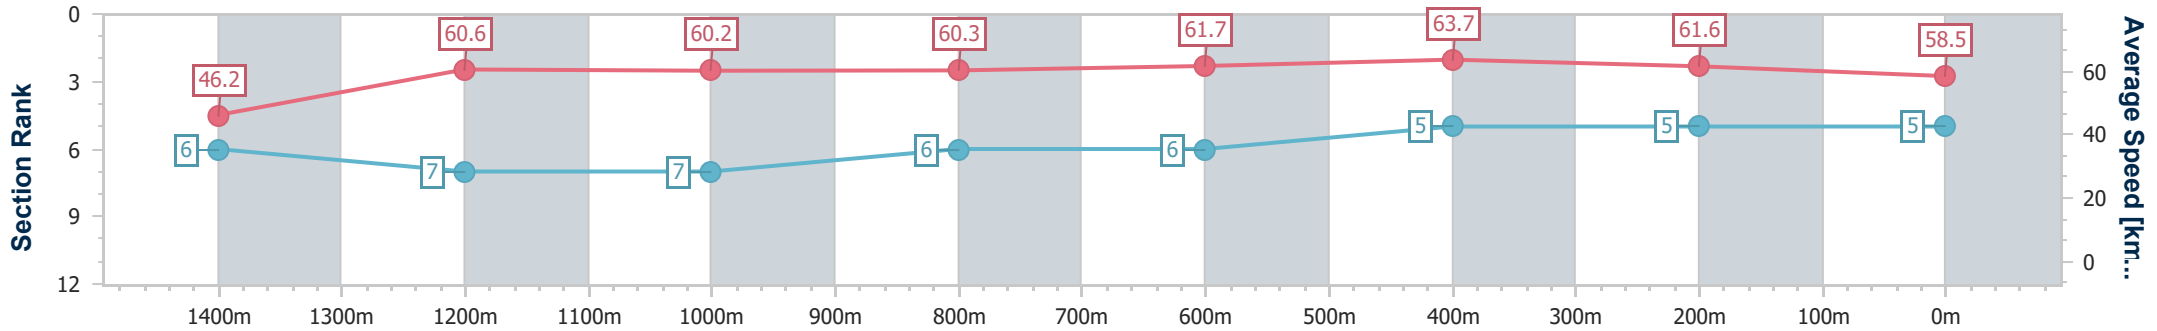

### Ipswich QLD Professional

Race 6: WWW.IEEC.COM.AU Class 2 Handicap - 1600m

02 February 2023 - 16:38

Track Rating: Soft 5, Weather: Fine, Rail Position: True Entire Course

Section	Overall	1400m	1200m	1000m	800m	600m	400m	200m						
Section Times	1:38.40 [5] (0:15.65)	1:22.75 [6] (0:11.97)	1:10.78 [7] (0:11.85)	0:58.93 [7] (0:11.91)	0:47.02 [6] (0:11.63)	0:35.39 [6] (0:11.32)	0:24.07 [5] (0:11.75)	0:12.32 [5] (0:12.32)						
Average Speed [km/h]	46.2	60.6	60.2	60.3	61.7	63.7	61.6	58.5						
Top Speed [km/h]	60.7	61.4	62.3	61.3	63.2	64.4	63.4	59.9						
Avg. Dist. to Rail [m]	13.6	2.1	1.6	1.7	0.9	0.5	1.7	3.6						
Avg. Stride Freq. [Hz]	2.2	2.3	2.2	2.2	2.2	2.3	2.3	2.2						
Avg. Stride Length [m]	5.8	7.5	7.5	7.5	7.6	7.7	7.6	7.4						

- [ ] Ranking at each section and finish
- .-.-.- No data available at this section
- NA No data available

Horse/Jockey Name	Elegant Drover
Final Rank	6
Fastest Section Time (Section)	0:11.58 (600m)
Top Speed [km/h] (Section)	64.1 (600m)
Race State	Finished