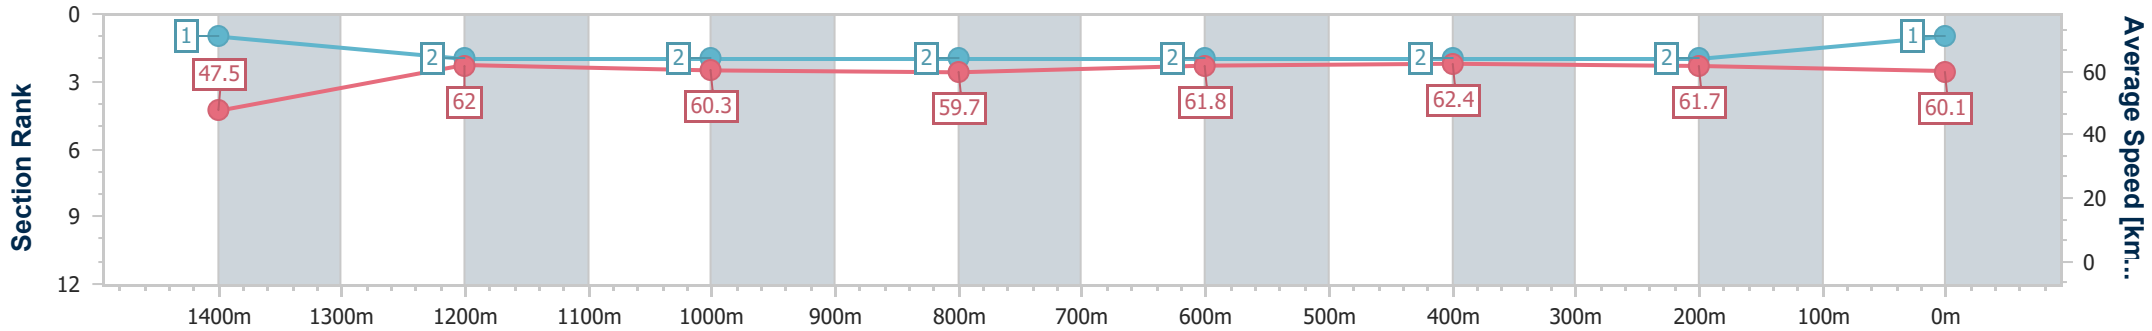

### Ipswich QLD Professional

Race 6: WWW.IEEC.COM.AU Class 2 Handicap - 1600m

02 February 2023 - 16:38

Track Rating: Soft 5, Weather: Fine, Rail Position: True Entire Course

Section	Overall	1400m	1200m	1000m	800m	600m	400m	200m						
Section Times	1:37.66 [1] (0:15.17)	1:22.49 [1] (0:11.64)	1:10.85 [2] (0:11.86)	0:58.99 [2] (0:12.05)	0:46.94 [2] (0:11.64)	0:35.30 [2] (0:11.58)	0:23.72 [2] (0:11.72)	0:12.00 [2] (0:12.00)						
Average Speed [km/h]	47.5	62.0	60.3	59.7	61.8	62.4	61.7	60.1						
Top Speed [km/h]	64.3	62.9	62.6	60.4	63.0	63.2	62.6	62.1						
Avg. Dist. to Rail [m]	11.3	1.3	1.2	0.6	0.2	0.7	1.5	2.2						
Avg. Stride Freq. [Hz]	2.4	2.4	2.3	2.3	2.3	2.4	2.4	2.4						
Avg. Stride Length [m]	5.6	7.2	7.1	7.1	7.3	7.3	7.2	7.0						

- [ ] Ranking at each section and finish
- .-.- No data available at this section
- NA No data available

Horse/Jockey Name	Bout
Final Rank	2
Fastest Section Time (Section)	0:11.46 (1400m)
Top Speed [km/h] (Section)	63.7 (Overall)
Race State	Finished