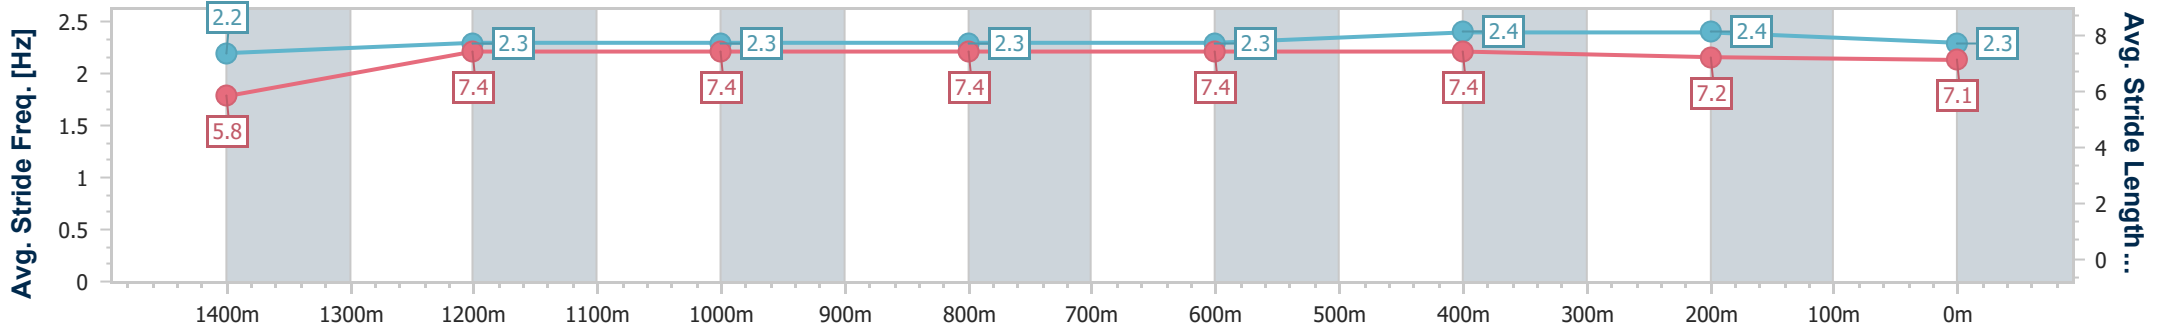

### Ipswich QLD Professional

Race 6: WWW.IEEC.COM.AU Class 2 Handicap - 1600m

02 February 2023 - 16:38

Track Rating: Soft 5, Weather: Fine, Rail Position: True Entire Course

Section	Overall	1400m	1200m	1000m	800m	600m	400m	200m
Section Times	1:38.16 [4] (0:15.43)	1:22.73 [4] (0:11.67)	1:11.06 [3] (0:11.85)	0:59.21 [3] (0:12.00)	0:47.21 [3] (0:11.70)	0:35.51 [3] (0:11.56)	0:23.95 [4] (0:11.73)	0:12.22 [4] (0:12.22)
Average Speed [km/h]	46.8	61.6	60.3	59.8	61.5	62.7	61.8	59.0
Top Speed [km/h]	62.7	62.4	62.1	60.7	63.1	63.7	62.7	60.8
Avg. Dist. to Rail [m]	9.4	1.1	1.9	1.0	0.4	1.3	2.9	5.0
Avg. Stride Freq. [Hz]	2.2	2.3	2.3	2.3	2.3	2.4	2.4	2.3
Avg. Stride Length [m]	5.8	7.4	7.4	7.4	7.4	7.4	7.2	7.1