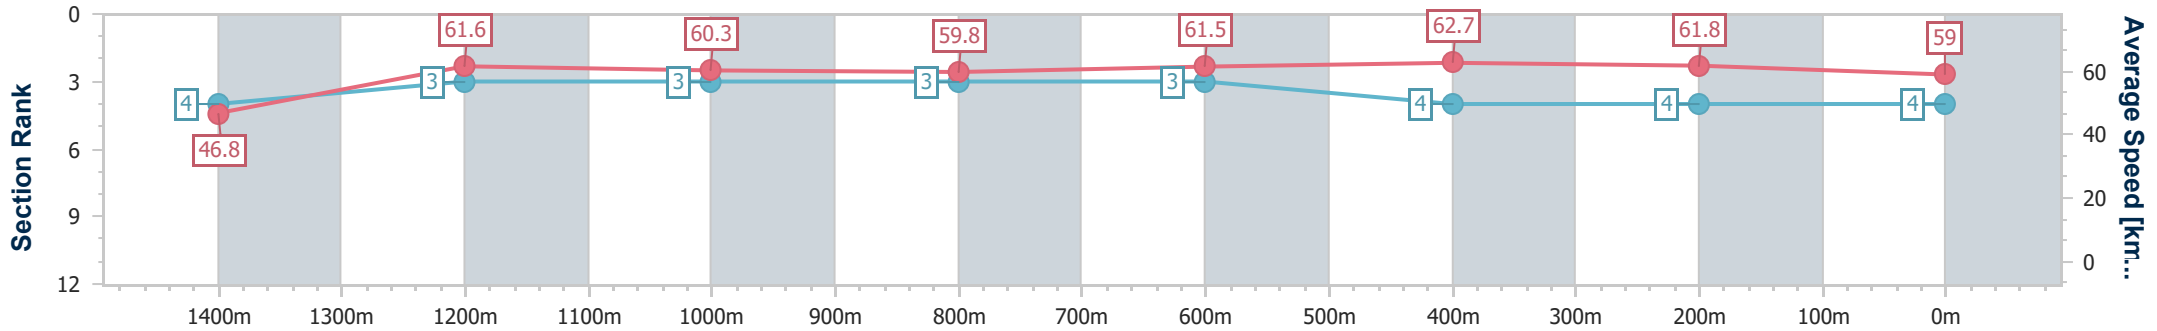

- [ ] Ranking at each section and finish
- .-.- No data available at this section
- NA No data available

Horse/Jockey Name	Jetfoil
Final Rank	4
Fastest Section Time (Section)	0:11.56 (600m)
Top Speed [km/h] (Section)	63.7 (600m)
Race State	Finished

### Ipswich QLD Professional

Race 6: WWW.IEEC.COM.AU Class 2 Handicap - 1600m

02 February 2023 - 16:38

Track Rating: Soft 5, Weather: Fine, Rail Position: True Entire Course

Section	Overall	1400m	1200m	1000m	800m	600m	400m	200m
Section Times	1:38.16 [4] (0:15.43)	1:22.73 [4] (0:11.67)	1:11.06 [3] (0:11.85)	0:59.21 [3] (0:12.00)	0:47.21 [3] (0:11.70)	0:35.51 [3] (0:11.56)	0:23.95 [4] (0:11.73)	0:12.22 [4] (0:12.22)
Average Speed [km/h]	46.8	61.6	60.3	59.8	61.5	62.7	61.8	59.0
Top Speed [km/h]	62.7	62.4	62.1	60.7	63.1	63.7	62.7	60.8
Avg. Dist. to Rail [m]	9.4	1.1	1.9	1.0	0.4	1.3	2.9	5.0
Avg. Stride Freq. [Hz]	2.2	2.3	2.3	2.3	2.3	2.4	2.4	2.3
Avg. Stride Length [m]	5.8	7.4	7.4	7.4	7.4	7.4	7.2	7.1