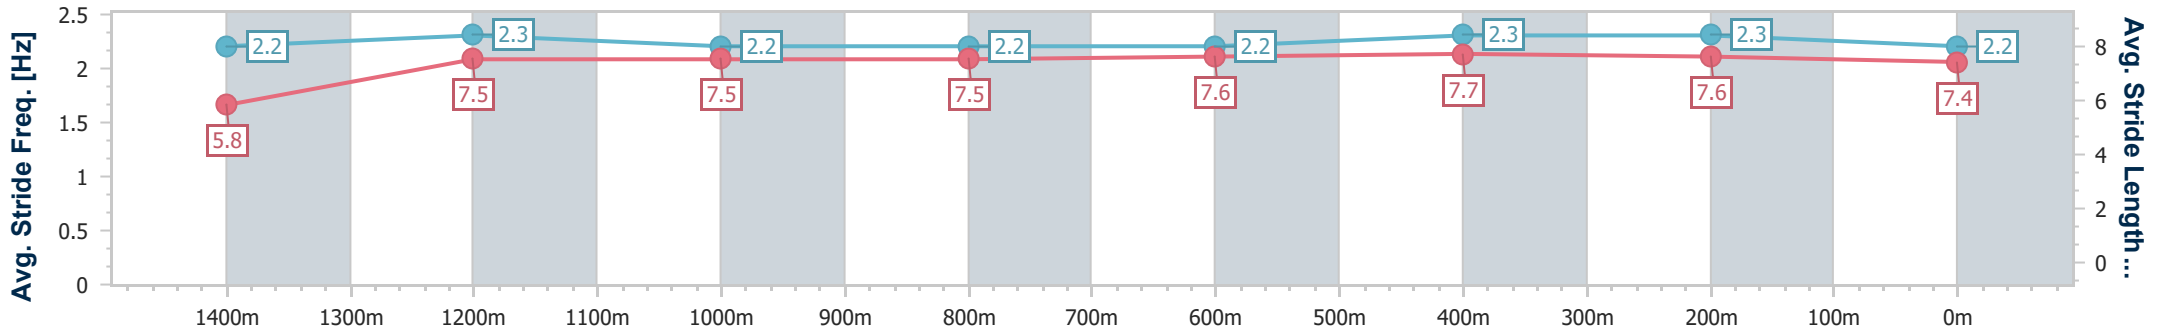

### Ipswich QLD Professional

Race 6: WWW.IEEC.COM.AU Class 2 Handicap - 1600m

02 February 2023 - 16:38

Track Rating: Soft 5, Weather: Fine, Rail Position: True Entire Course

Section	Overall	1400m	1200m	1000m	800m	600m	400m	200m						
Section Times	1:38.40 [5] (0:15.65)	1:22.75 [6] (0:11.97)	1:10.78 [7] (0:11.85)	0:58.93 [7] (0:11.91)	0:47.02 [6] (0:11.63)	0:35.39 [6] (0:11.32)	0:24.07 [5] (0:11.75)	0:12.32 [5] (0:12.32)						
Average Speed [km/h]	46.2	60.6	60.2	60.3	61.7	63.7	61.6	58.5						
Top Speed [km/h]	60.7	61.4	62.3	61.3	63.2	64.4	63.4	59.9						
Avg. Dist. to Rail [m]	13.6	2.1	1.6	1.7	0.9	0.5	1.7	3.6						
Avg. Stride Freq. [Hz]	2.2	2.3	2.2	2.2	2.2	2.3	2.3	2.2						
Avg. Stride Length [m]	5.8	7.5	7.5	7.5	7.6	7.7	7.6	7.4						

- [ ] Ranking at each section and finish
- .-.-.- No data available at this section
- NA No data available

Horse/Jockey Name	Elegant Drover
Final Rank	6
Fastest Section Time (Section)	0:11.58 (600m)
Top Speed [km/h] (Section)	64.1 (600m)
Race State	Finished