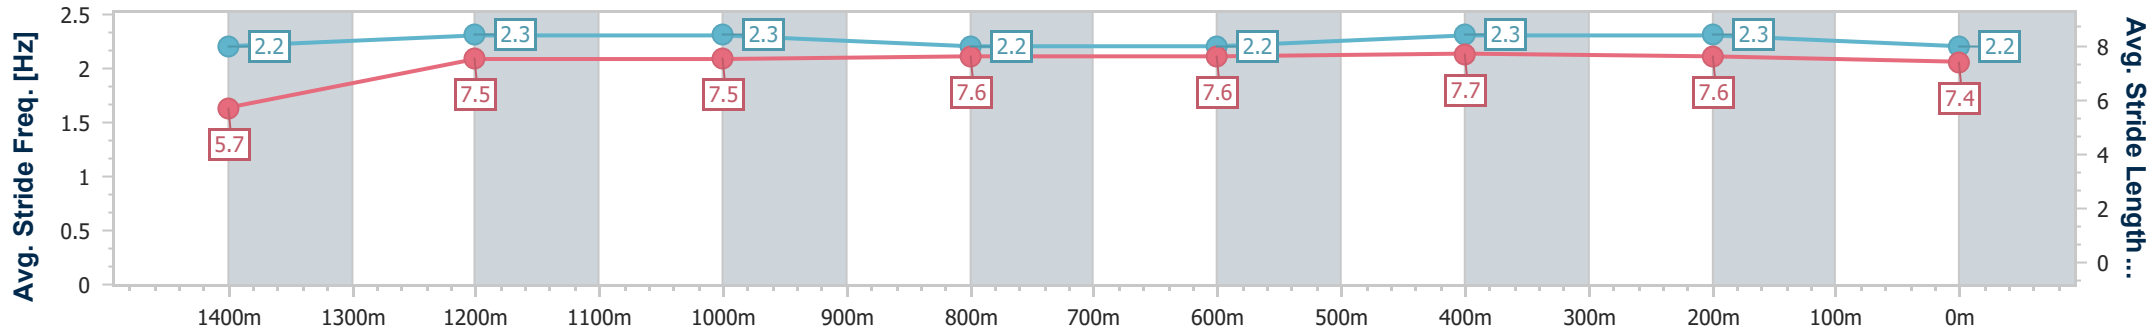

### Ipswich QLD Professional

Race 6: WWW.IEEC.COM.AU Class 2 Handicap - 1600m

02 February 2023 - 16:38

Track Rating: Soft 5, Weather: Fine, Rail Position: True Entire Course

Section	Overall	1400m	1200m	1000m	800m	600m	400m	200m
Section Times	1:38.09 [3] (0:15.79)	1:22.30 [7] (0:11.66)	1:10.64 [6] (0:11.67)	0:58.97 [4] (0:11.87)	0:47.10 [4] (0:11.68)	0:35.42 [4] (0:11.48)	0:23.94 [3] (0:11.72)	0:12.22 [3] (0:12.22)
Average Speed [km/h]	45.7	61.3	60.7	60.3	61.3	62.9	61.7	58.9
Top Speed [km/h]	63.2	62.5	62.4	60.8	63.1	63.6	62.8	61.4
Avg. Dist. to Rail [m]	7.7	1.8	3.6	3.0	1.4	0.5	2.0	3.3
Avg. Stride Freq. [Hz]	2.2	2.3	2.3	2.2	2.2	2.3	2.3	2.2
Avg. Stride Length [m]	5.7	7.5	7.5	7.6	7.6	7.7	7.6	7.4