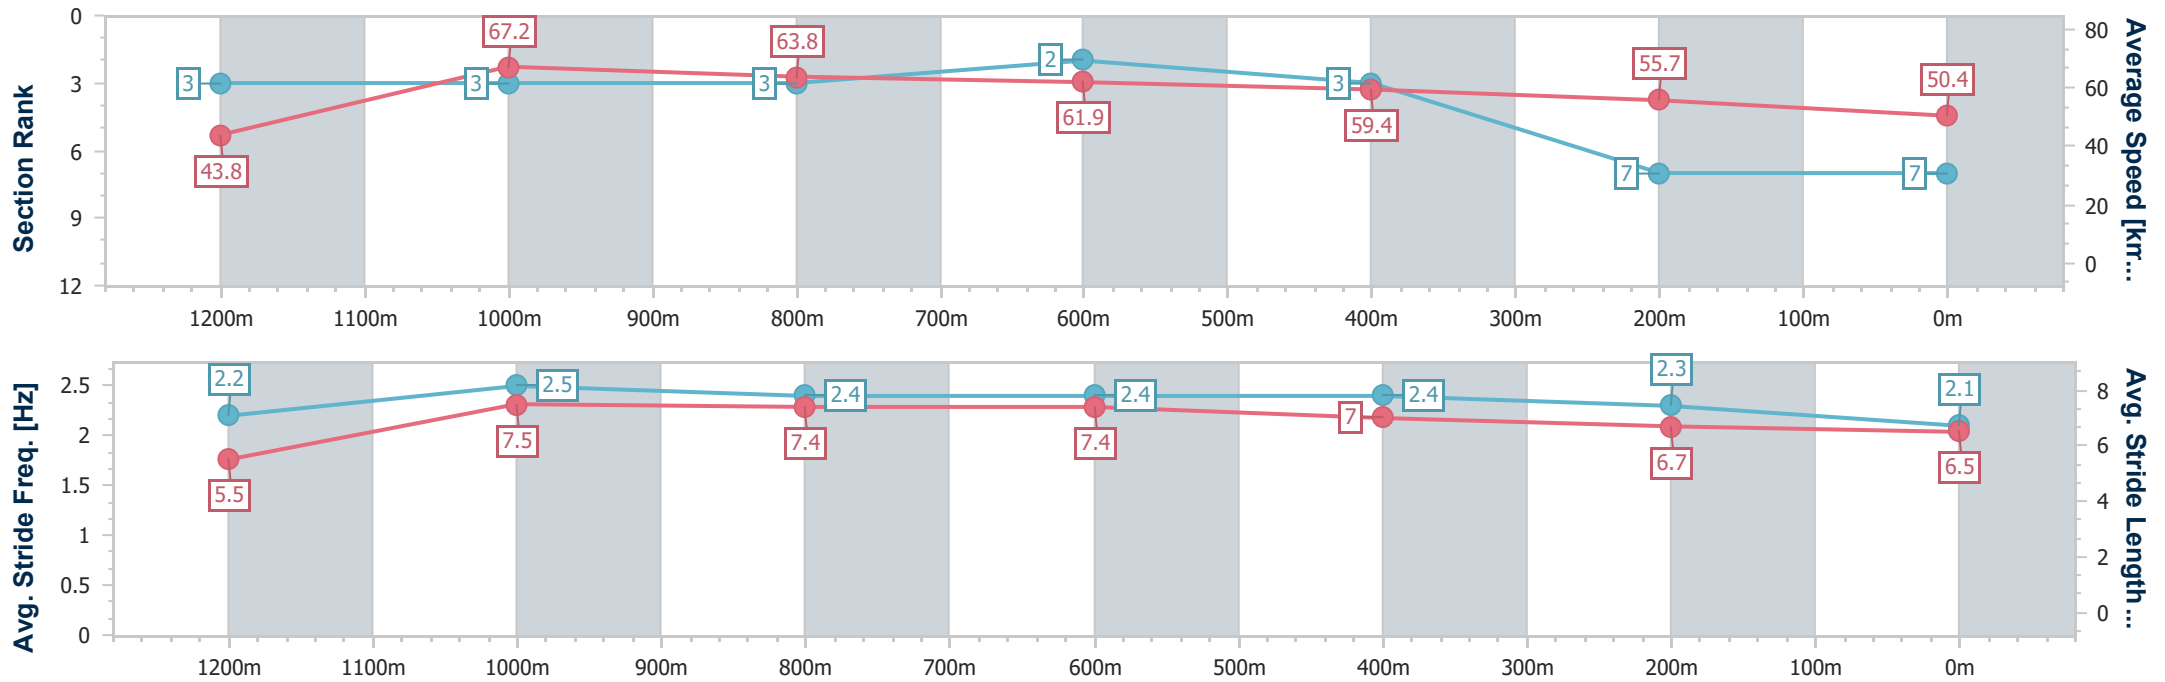

Toowoomba QLD Professional
 Race 2: THANK YOU TTC LONG AND LIFE MEMBERS
 BENCHMARK 70 Handicap - 1300m

11 February 2023 - 18:02

Track Rating: Good 4, Weather: Fine, Rail Position: +3m Entire

Section	Overall	1200m	1000m	800m	600m	400m	200m
Section Times	1:20.53 [6] (0:08.24)	1:12.29 [4] (0:10.60)	1:01.69 [2] (0:11.47)	0:50.22 [2] (0:11.86)	0:38.36 [3] (0:12.29)	0:26.07 [2] (0:12.79)	0:13.28 [4] (0:13.28)
Average Speed [km/h]	43.6	68.0	63.2	61.2	59.5	57.2	54.0
Top Speed [km/h]	67.9	69.9	65.8	62.4	61.5	58.5	55.3
Avg. Dist. to Rail [m]	6.1	3.8	2.0	2.2	2.7	4.0	6.0
Avg. Stride Freq. [Hz]	2.2	2.5	2.4	2.4	2.4	2.3	2.2
Avg. Stride Length [m]	5.6	7.7	7.3	7.2	7.0	6.8	6.7

- [] Ranking at each section and finish
- .-.- No data available at this section
- NA No data available

Horse/Jockey Name	Magic Ruler
Final Rank	7
Fastest Section Time (Section)	0:08.23 (Overall)
Top Speed [km/h] (Section)	69.3 (1200m)
Race State	Finished

Toowoomba QLD Professional
 Race 2: THANK YOU TTC LONG AND LIFE MEMBERS
 BENCHMARK 70 Handicap - 1300m

11 February 2023 - 18:02

Track Rating: Good 4, Weather: Fine, Rail Position: +3m Entire

Section	Overall	1200m	1000m	800m	600m	400m	200m
Section Times	1:22.22 [7] (0:08.23)	1:13.99 [3] (0:10.74)	1:03.25 [3] (0:11.43)	0:51.82 [3] (0:11.81)	0:40.01 [2] (0:12.48)	0:27.53 [3] (0:13.28)	0:14.25 [7] (0:14.25)
Average Speed [km/h]	43.8	67.2	63.8	61.9	59.4	55.7	50.4
Top Speed [km/h]	65.7	69.3	64.9	63.4	62.1	58.5	53.1
Avg. Dist. to Rail [m]	9.2	5.3	3.3	4.5	5.6	7.5	7.4
Avg. Stride Freq. [Hz]	2.2	2.5	2.4	2.4	2.4	2.3	2.1
Avg. Stride Length [m]	5.5	7.5	7.4	7.4	7.0	6.7	6.5

- [] Ranking at each section and finish
- .-.- No data available at this section
- NA No data available