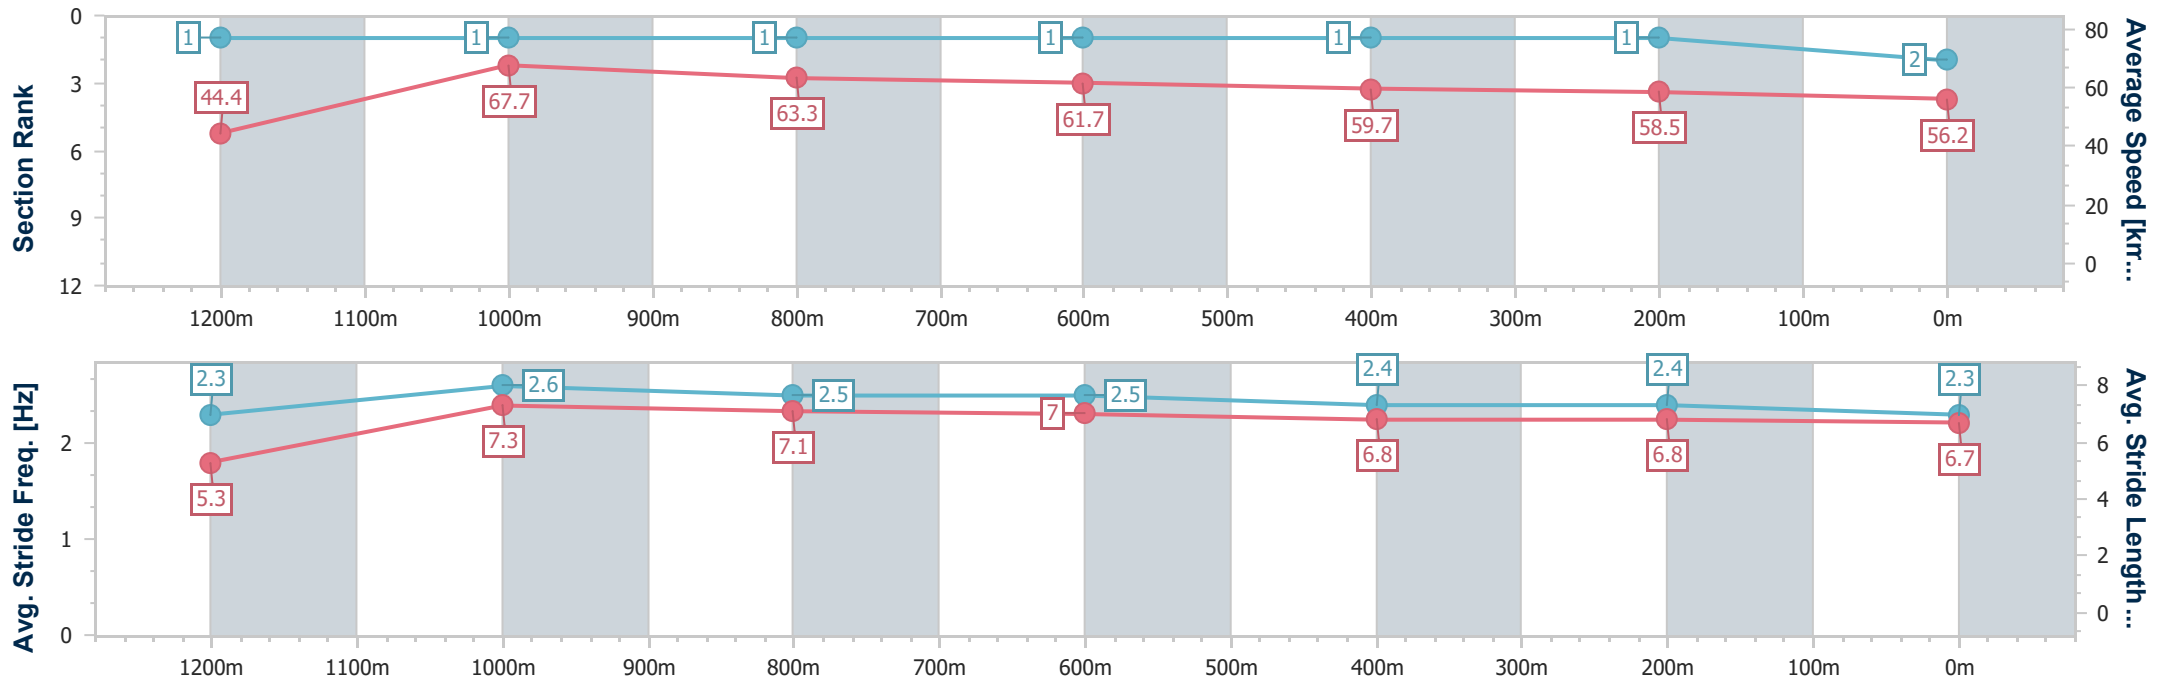

Horse/Jockey Name	Eelloh
Final Rank	2
Fastest Section Time (Section)	0:08.12 (Overall)
Top Speed [km/h] (Section)	69.4 (1200m)
Race State	Finished

Toowoomba QLD Professional
Race 2: THANK YOU TTC LONG AND LIFE MEMBERS
BENCHMARK 70 Handicap - 1300m

11 February 2023 - 18:02

Track Rating: Good 4, Weather: Fine, Rail Position: +3m Entire

Section	Overall	1200m	1000m	800m	600m	400m	200m
Section Times	1:19.80 [2] (0:08.12)	1:11.68 [1] (0:10.67)	1:01.01 [1] (0:11.46)	0:49.55 [1] (0:11.75)	0:37.80 [1] (0:12.39)	0:25.41 [1] (0:12.63)	0:12.78 [1] (0:12.78)
Average Speed [km/h]	44.4	67.7	63.3	61.7	59.7	58.5	56.2
Top Speed [km/h]	66.4	69.4	65.5	62.5	60.8	60.0	56.9
Avg. Dist. to Rail [m]	8.9	5.1	2.4	2.4	5.0	7.0	5.7
Avg. Stride Freq. [Hz]	2.3	2.6	2.5	2.5	2.4	2.4	2.3
Avg. Stride Length [m]	5.3	7.3	7.1	7.0	6.8	6.8	6.7

- [ ] Ranking at each section and finish
- -.-.- No data available at this section
- NA No data available