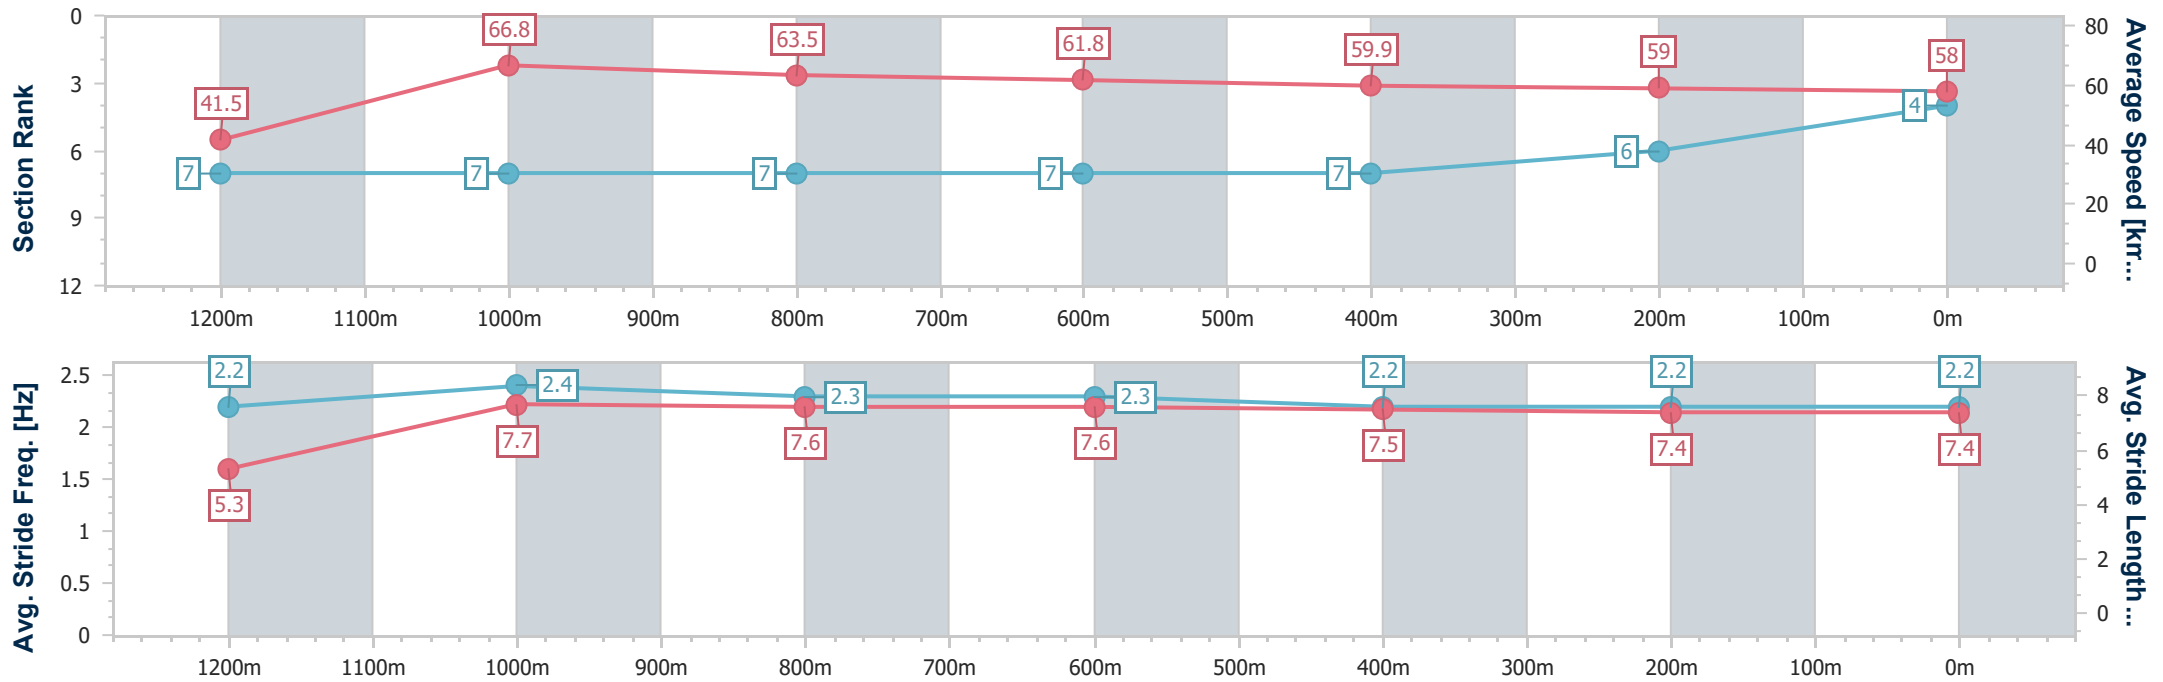

- [] Ranking at each section and finish
- .-.- No data available at this section
- NA No data available

Horse/Jockey Name	Maevila Ruler
Final Rank	4
Fastest Section Time (Section)	0:08.69 (Overall)
Top Speed [km/h] (Section)	68.3 (1200m)
Race State	Finished

Toowoomba QLD Professional
 Race 2: THANK YOU TTC LONG AND LIFE MEMBERS
 BENCHMARK 70 Handicap - 1300m

11 February 2023 - 18:02

Track Rating: Good 4, Weather: Fine, Rail Position: +3m Entire

Section	Overall	1200m	1000m	800m	600m	400m	200m
Section Times	1:19.96 [4] (0:08.69)	1:11.27 [7] (0:10.79)	1:00.48 [7] (0:11.43)	0:49.05 [7] (0:11.81)	0:37.24 [7] (0:12.39)	0:24.85 [7] (0:12.47)	0:12.38 [6]
Average Speed [km/h]	41.5	66.8	63.5	61.8	59.9	59.0	58.0
Top Speed [km/h]	63.2	68.3	67.4	62.6	61.5	59.5	59.4
Avg. Dist. to Rail [m]	5.0	1.4	1.9	4.5	5.8	5.8	6.6
Avg. Stride Freq. [Hz]	2.2	2.4	2.3	2.3	2.2	2.2	2.2
Avg. Stride Length [m]	5.3	7.7	7.6	7.6	7.5	7.4	7.4