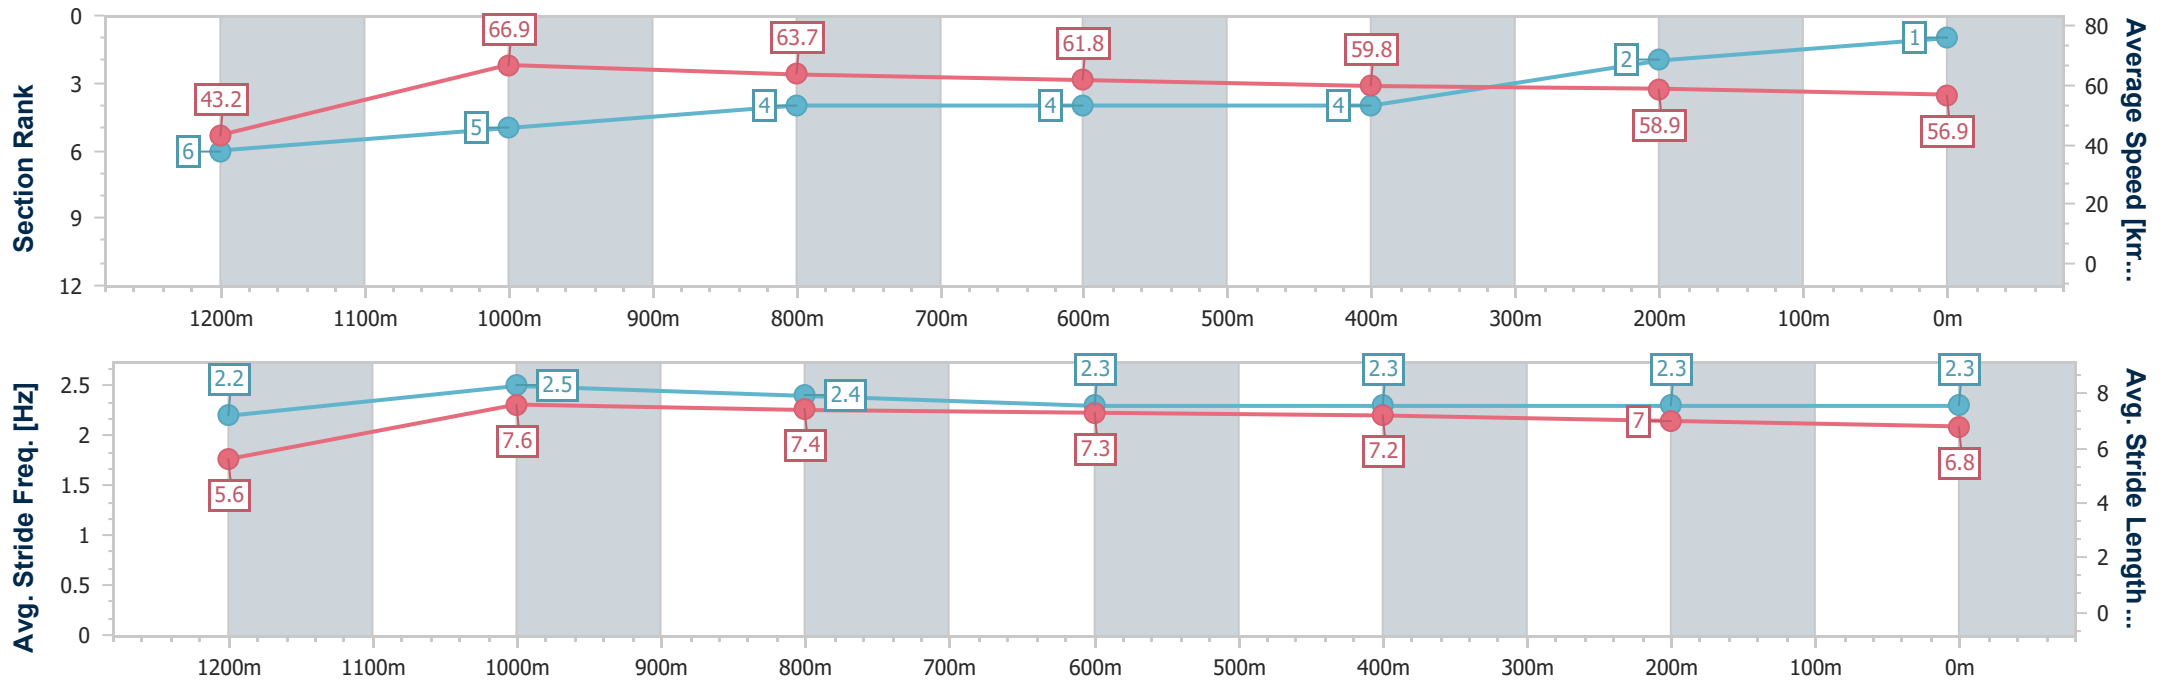

Horse/Jockey Name	Most Dazzling
Final Rank	1
Fastest Section Time (Section)	0:08.36 (Overall)
Top Speed [km/h] (Section)	68.5 (1200m)
Race State	Finished

Toowoomba QLD Professional
Race 2: THANK YOU TTC LONG AND LIFE MEMBERS
BENCHMARK 70 Handicap - 1300m

11 February 2023 - 18:02

Track Rating: Good 4, Weather: Fine, Rail Position: +3m Entire

Section	Overall	1200m	1000m	800m	600m	400m	200m
Section Times	1:19.75 [1] (0:08.36)	1:11.39 [6] (0:10.74)	1:00.65 [5] (0:11.37)	0:49.28 [4] (0:11.86)	0:37.42 [4] (0:12.35)	0:25.07 [4] (0:12.45)	0:12.62 [2] (0:12.62)
Average Speed [km/h]	43.2	66.9	63.7	61.8	59.8	58.9	56.9
Top Speed [km/h]	64.4	68.5	66.4	62.4	61.4	60.0	58.5
Avg. Dist. to Rail [m]	2.6	1.1	1.5	4.8	4.8	5.6	7.2
Avg. Stride Freq. [Hz]	2.2	2.5	2.4	2.3	2.3	2.3	2.3
Avg. Stride Length [m]	5.6	7.6	7.4	7.3	7.2	7.0	6.8

- [ ] Ranking at each section and finish
- -.-.- No data available at this section
- NA No data available