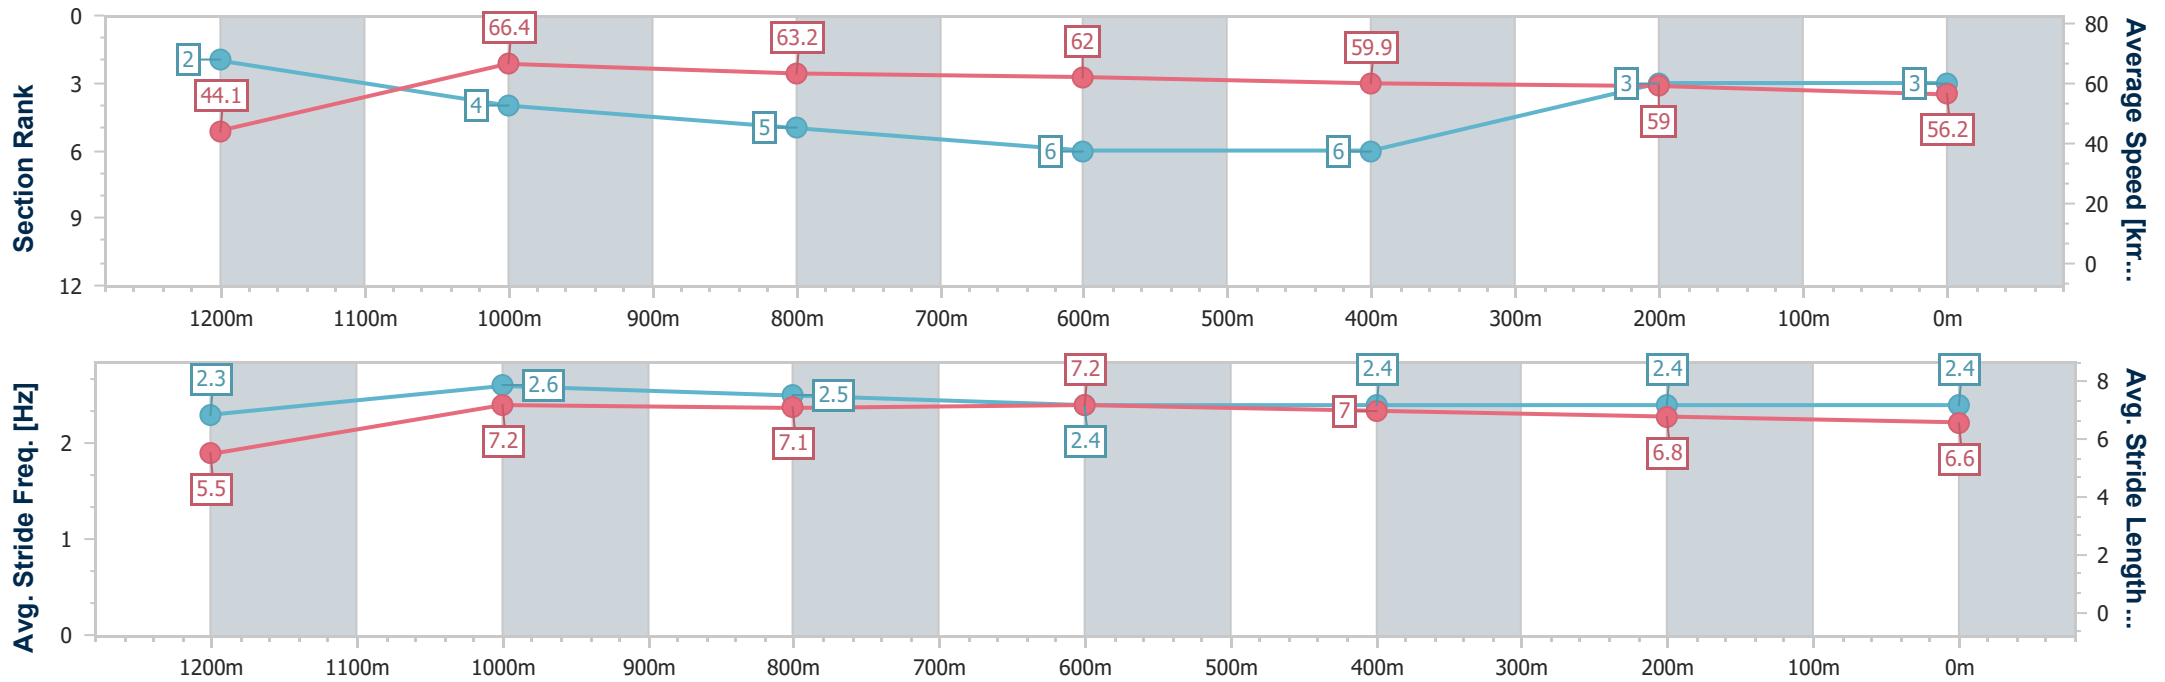

- [] Ranking at each section and finish
- .-.- No data available at this section
- NA No data available

Horse/Jockey Name	Vinasta
Final Rank	3
Fastest Section Time (Section)	0:08.17 (Overall)
Top Speed [km/h] (Section)	68.1 (1200m)
Race State	Finished

Toowoomba QLD Professional
 Race 2: THANK YOU TTC LONG AND LIFE MEMBERS
 BENCHMARK 70 Handicap - 1300m

11 February 2023 - 18:02

Track Rating: Good 4, Weather: Fine, Rail Position: +3m Entire

Section	Overall	1200m	1000m	800m	600m	400m	200m
Section Times	1:19.94 [3] (0:08.17)	1:11.77 [2] (0:10.87)	1:00.90 [4] (0:11.54)	0:49.36 [5] (0:11.78)	0:37.58 [6] (0:12.33)	0:25.25 [6] (0:12.47)	0:12.78 [3] (0:12.78)
Average Speed [km/h]	44.1	66.4	63.2	62.0	59.9	59.0	56.2
Top Speed [km/h]	63.4	68.1	65.3	62.7	61.8	59.5	58.8
Avg. Dist. to Rail [m]	7.5	5.3	4.3	4.3	5.1	6.6	7.8
Avg. Stride Freq. [Hz]	2.3	2.6	2.5	2.4	2.4	2.4	2.4
Avg. Stride Length [m]	5.5	7.2	7.1	7.2	7.0	6.8	6.6