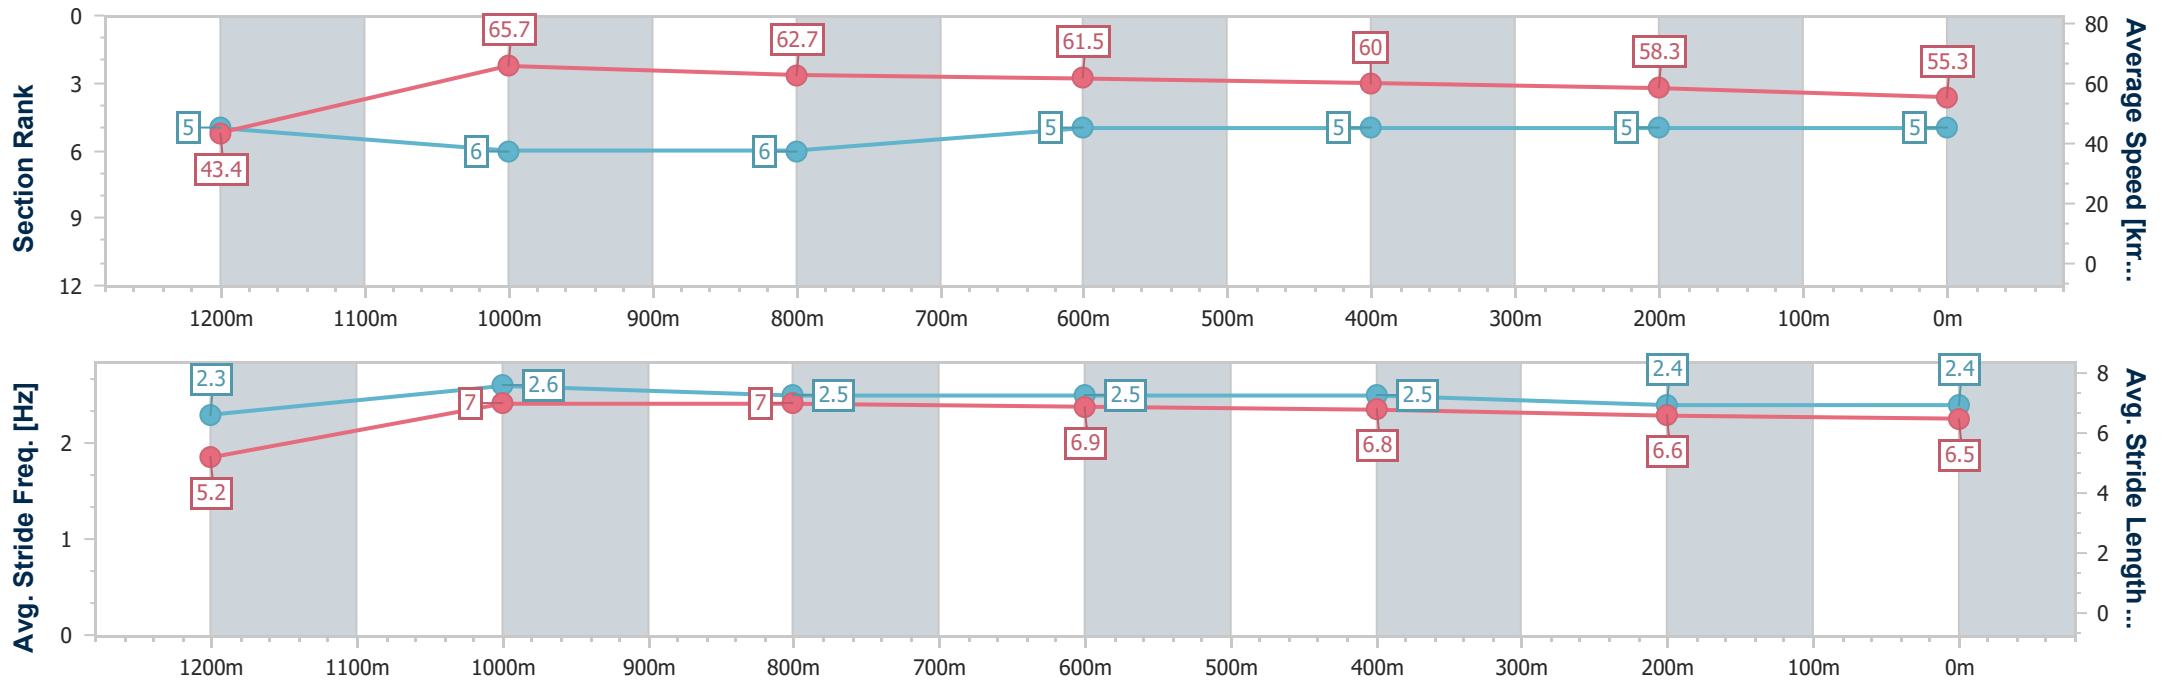

Toowoomba QLD Professional
 Race 2: THANK YOU TTC LONG AND LIFE MEMBERS
 BENCHMARK 70 Handicap - 1300m

11 February 2023 - 18:02

Track Rating: Good 4, Weather: Fine, Rail Position: +3m Entire

Section	Overall	1200m	1000m	800m	600m	400m	200m
Section Times	1:19.96 [4] (0:08.69)	1:11.27 [7] (0:10.79)	1:00.48 [7] (0:11.43)	0:49.05 [7] (0:11.81)	0:37.24 [7] (0:12.39)	0:24.85 [7] (0:12.47)	0:12.38 [6]
Average Speed [km/h]	41.5	66.8	63.5	61.8	59.9	59.0	58.0
Top Speed [km/h]	63.2	68.3	67.4	62.6	61.5	59.5	59.4
Avg. Dist. to Rail [m]	5.0	1.4	1.9	4.5	5.8	5.8	6.6
Avg. Stride Freq. [Hz]	2.2	2.4	2.3	2.3	2.2	2.2	2.2
Avg. Stride Length [m]	5.3	7.7	7.6	7.6	7.5	7.4	7.4

- [] Ranking at each section and finish
- .-.- No data available at this section
- NA No data available

Horse/Jockey Name	Winter Rain
Final Rank	5
Fastest Section Time (Section)	0:08.27 (Overall)
Top Speed [km/h] (Section)	68.0 (1200m)
Race State	Finished

Toowoomba QLD Professional
 Race 2: THANK YOU TTC LONG AND LIFE MEMBERS
 BENCHMARK 70 Handicap - 1300m

11 February 2023 - 18:02

Track Rating: Good 4, Weather: Fine, Rail Position: +3m Entire

Section	Overall	1200m	1000m	800m	600m	400m	200m
Section Times	1:20.50 [5] (0:08.27)	1:12.23 [5] (0:10.96)	1:01.27 [6] (0:11.48)	0:49.79 [6] (0:11.71)	0:38.08 [5] (0:12.36)	0:25.72 [5] (0:12.73)	0:12.99 [5] (0:12.99)
Average Speed [km/h]	43.4	65.7	62.7	61.5	60.0	58.3	55.3
Top Speed [km/h]	63.1	68.0	63.9	62.4	62.3	60.1	58.1
Avg. Dist. to Rail [m]	3.1	0.8	0.6	1.3	5.3	8.9	8.3
Avg. Stride Freq. [Hz]	2.3	2.6	2.5	2.5	2.5	2.4	2.4
Avg. Stride Length [m]	5.2	7.0	7.0	6.9	6.8	6.6	6.5