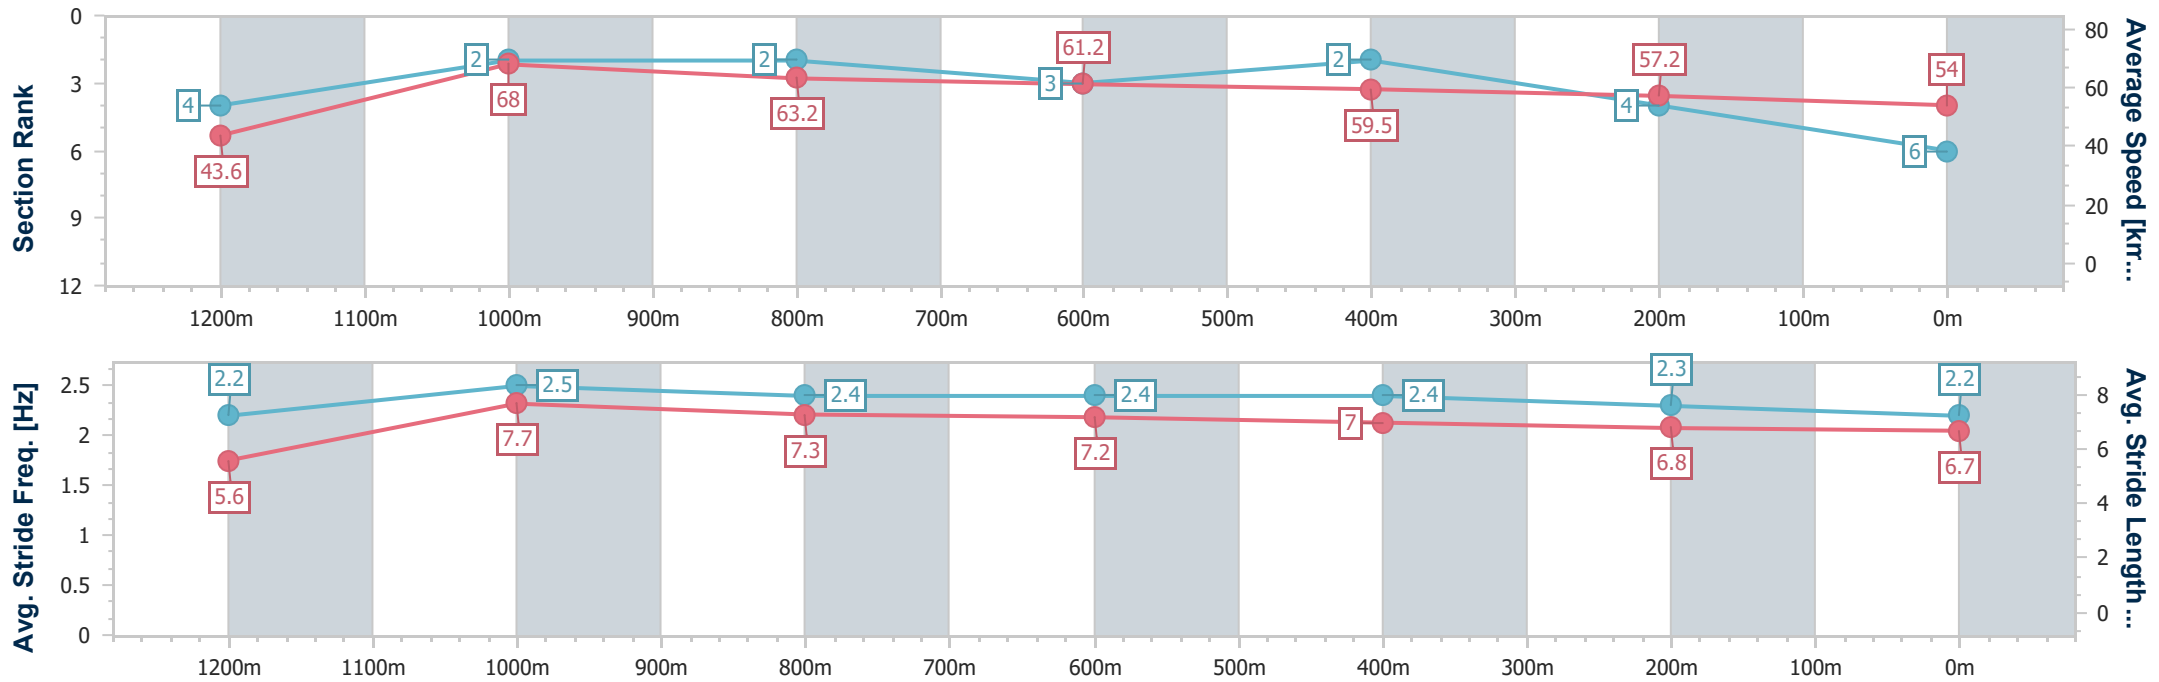

Toowoomba QLD Professional
 Race 2: THANK YOU TTC LONG AND LIFE MEMBERS
 BENCHMARK 70 Handicap - 1300m

11 February 2023 - 18:02

Track Rating: Good 4, Weather: Fine, Rail Position: +3m Entire

Section	Overall	1200m	1000m	800m	600m	400m	200m
Section Times	1:20.50 [5] (0:08.27)	1:12.23 [5] (0:10.96)	1:01.27 [6] (0:11.48)	0:49.79 [6] (0:11.71)	0:38.08 [5] (0:12.36)	0:25.72 [5] (0:12.73)	0:12.99 [5] (0:12.99)
Average Speed [km/h]	43.4	65.7	62.7	61.5	60.0	58.3	55.3
Top Speed [km/h]	63.1	68.0	63.9	62.4	62.3	60.1	58.1
Avg. Dist. to Rail [m]	3.1	0.8	0.6	1.3	5.3	8.9	8.3
Avg. Stride Freq. [Hz]	2.3	2.6	2.5	2.5	2.5	2.4	2.4
Avg. Stride Length [m]	5.2	7.0	7.0	6.9	6.8	6.6	6.5

- [] Ranking at each section and finish
- .-.- No data available at this section
- NA No data available

Horse/Jockey Name	Aytobe
Final Rank	6
Fastest Section Time (Section)	0:08.24 (Overall)
Top Speed [km/h] (Section)	69.9 (1200m)
Race State	Finished

Toowoomba QLD Professional
 Race 2: THANK YOU TTC LONG AND LIFE MEMBERS
 BENCHMARK 70 Handicap - 1300m

11 February 2023 - 18:02

Track Rating: Good 4, Weather: Fine, Rail Position: +3m Entire

Section	Overall	1200m	1000m	800m	600m	400m	200m
Section Times	1:20.53 [6] (0:08.24)	1:12.29 [4] (0:10.60)	1:01.69 [2] (0:11.47)	0:50.22 [2] (0:11.86)	0:38.36 [3] (0:12.29)	0:26.07 [2] (0:12.79)	0:13.28 [4] (0:13.28)
Average Speed [km/h]	43.6	68.0	63.2	61.2	59.5	57.2	54.0
Top Speed [km/h]	67.9	69.9	65.8	62.4	61.5	58.5	55.3
Avg. Dist. to Rail [m]	6.1	3.8	2.0	2.2	2.7	4.0	6.0
Avg. Stride Freq. [Hz]	2.2	2.5	2.4	2.4	2.4	2.3	2.2
Avg. Stride Length [m]	5.6	7.7	7.3	7.2	7.0	6.8	6.7

- [] Ranking at each section and finish
- .-.- No data available at this section
- NA No data available

Horse/Jockey Name	Magic Ruler
Final Rank	7
Fastest Section Time (Section)	0:08.23 (Overall)
Top Speed [km/h] (Section)	69.3 (1200m)
Race State	Finished