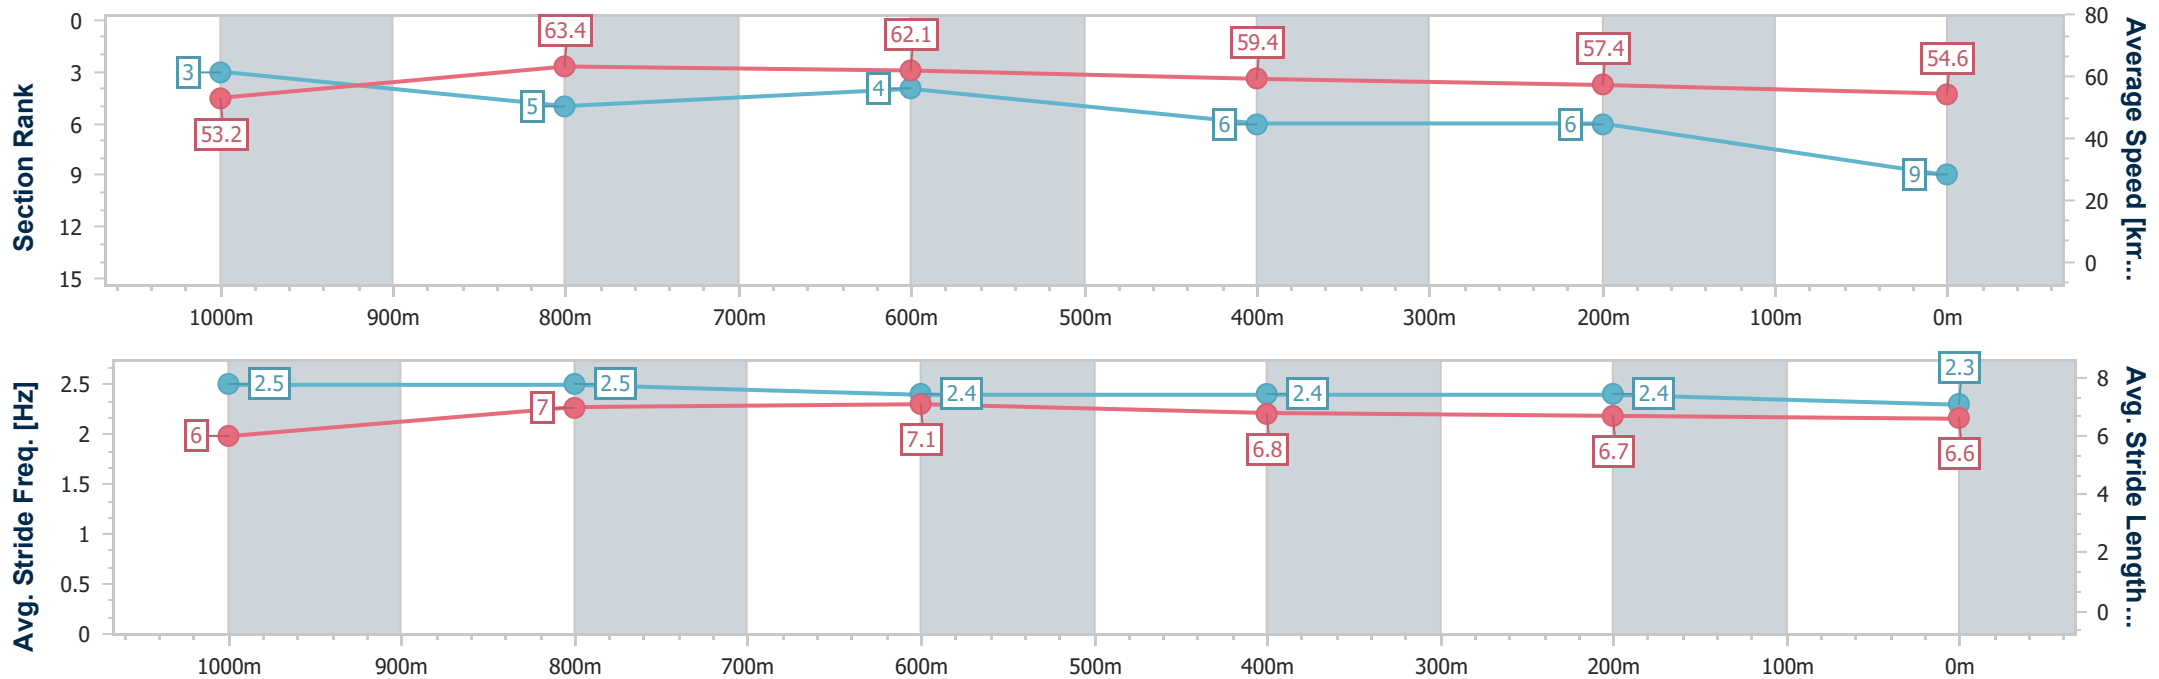

Toowoomba QLD Professional
Race 4: PRYDE'S EASIFEED Maiden Handicap - 1200m

11 February 2023 - 19:14

Track Rating: Good 4, Weather: Fine, Rail Position: +3m Entire

Section	Overall	1000m	800m	600m	400m	200m
Section Times	1:15.29 [8] (0:13.55)	1:01.74 [4] (0:11.57)	0:50.17 [3] (0:11.83)	0:38.34 [3] (0:12.05)	0:26.29 [3] (0:12.81)	0:13.48 [4] (0:13.48)
Average Speed [km/h]	53.1	63.4	62.1	61.0	56.9	53.2
Top Speed [km/h]	66.5	65.4	64.0	62.7	58.8	55.5
Avg. Dist. to Rail [m]	11.4	6.6	5.4	4.2	3.7	4.9
Avg. Stride Freq. [Hz]	2.3	2.4	2.4	2.4	2.3	2.2
Avg. Stride Length [m]	6.4	7.3	7.1	7.1	6.8	6.6

- [] Ranking at each section and finish
- .-.- No data available at this section
- NA No data available

Horse/Jockey Name	Subtle Mila
Final Rank	9
Fastest Section Time (Section)	0:11.61 (1000m)
Top Speed [km/h] (Section)	66.3 (1000m)
Race State	Finished

Toowoomba QLD Professional
Race 4: PRYDE'S EASIFEED Maiden Handicap - 1200m

11 February 2023 - 19:14

Track Rating: Good 4, Weather: Fine, Rail Position: +3m Entire

Section	Overall	1000m	800m	600m	400m	200m
Section Times	1:15.37 [9] (0:13.53)	1:01.84 [3] (0:11.61)	0:50.23 [5] (0:12.03)	0:38.20 [4] (0:12.49)	0:25.71 [6] (0:12.54)	0:13.17 [6] (0:13.17)
Average Speed [km/h]	53.2	63.4	62.1	59.4	57.4	54.6
Top Speed [km/h]	66.0	66.3	64.0	63.1	58.8	56.5
Avg. Dist. to Rail [m]	8.1	7.2	9.8	6.1	0.5	0.5
Avg. Stride Freq. [Hz]	2.5	2.5	2.4	2.4	2.4	2.3
Avg. Stride Length [m]	6.0	7.0	7.1	6.8	6.7	6.6