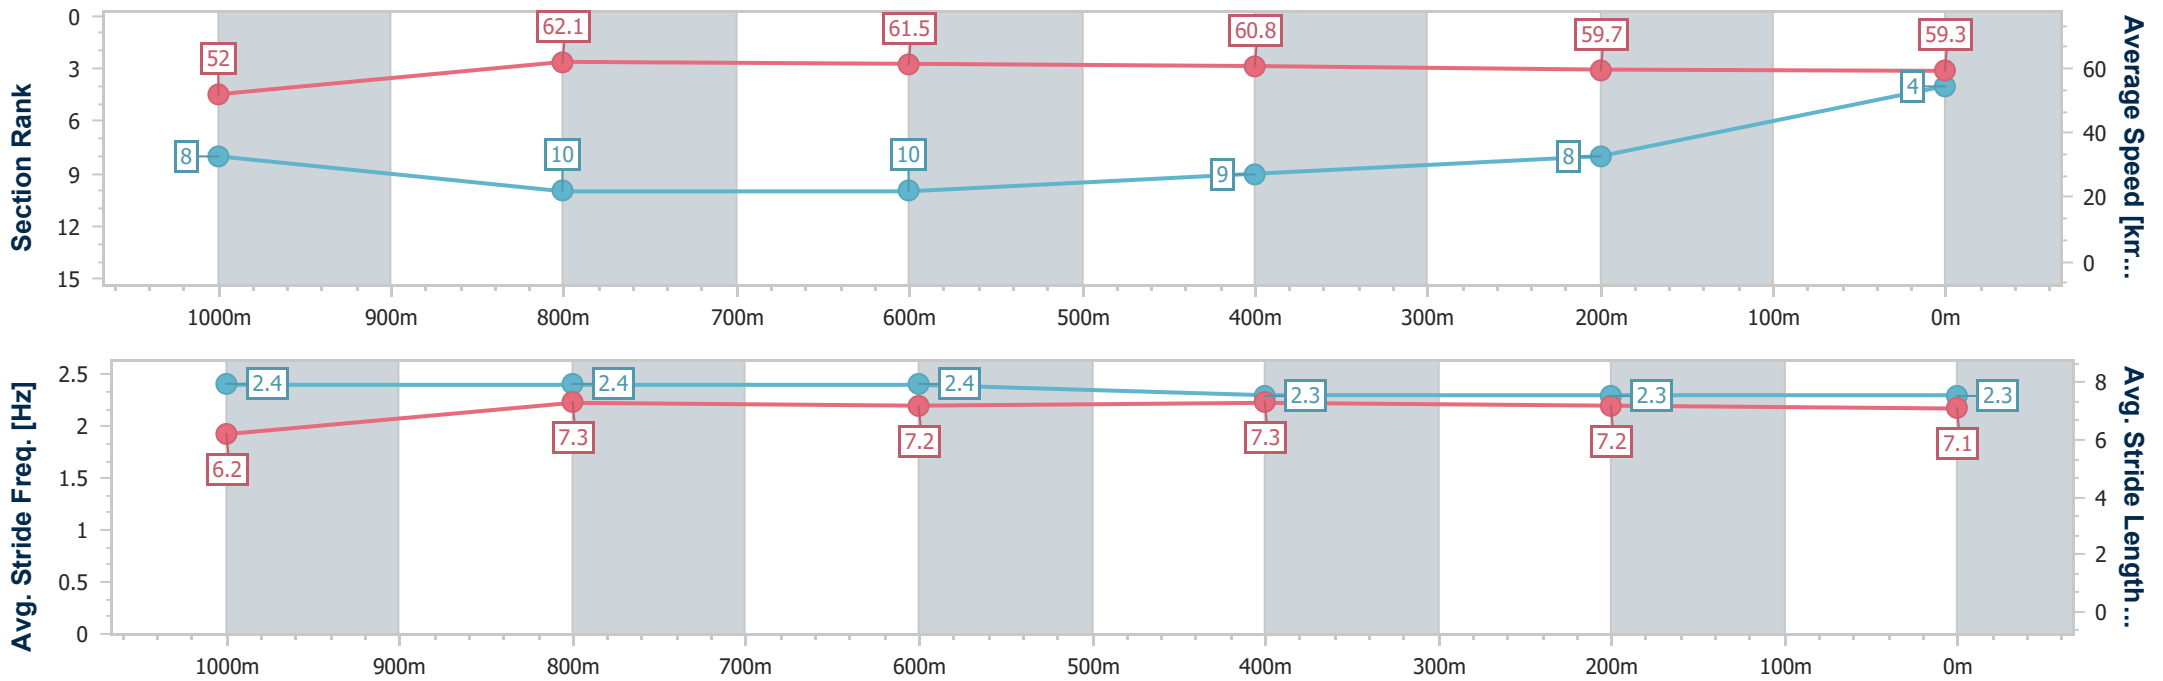

Horse/Jockey Name	Roman Dagger
Final Rank	4
Fastest Section Time (Section)	0:11.90 (1000m)
Top Speed [km/h] (Section)	63.7 (Overall)
Race State	Finished

Toowoomba QLD Professional
Race 4: PRYDE'S EASIFEED Maiden Handicap - 1200m
11 February 2023 - 19:14
Track Rating: Good 4, Weather: Fine, Rail Position: +3m Entire

Section	Overall	1000m	800m	600m	400m	200m
Section Times	1:14.50 [4] (0:13.84)	1:00.66 [8] (0:11.90)	0:48.76 [10] (0:12.09)	0:36.67 [10] (0:12.19)	0:24.48 [9] (0:12.33)	0:12.15 [8]
Average Speed [km/h]	52.0	62.1	61.5	60.8	59.7	59.3
Top Speed [km/h]	63.7	63.4	63.2	62.8	61.2	59.7
Avg. Dist. to Rail [m]	11.0	7.9	8.8	5.7	7.0	9.3
Avg. Stride Freq. [Hz]	2.4	2.4	2.4	2.3	2.3	2.3
Avg. Stride Length [m]	6.2	7.3	7.2	7.3	7.2	7.1

- [ ] Ranking at each section and finish
- -.-.- No data available at this section
- NA No data available