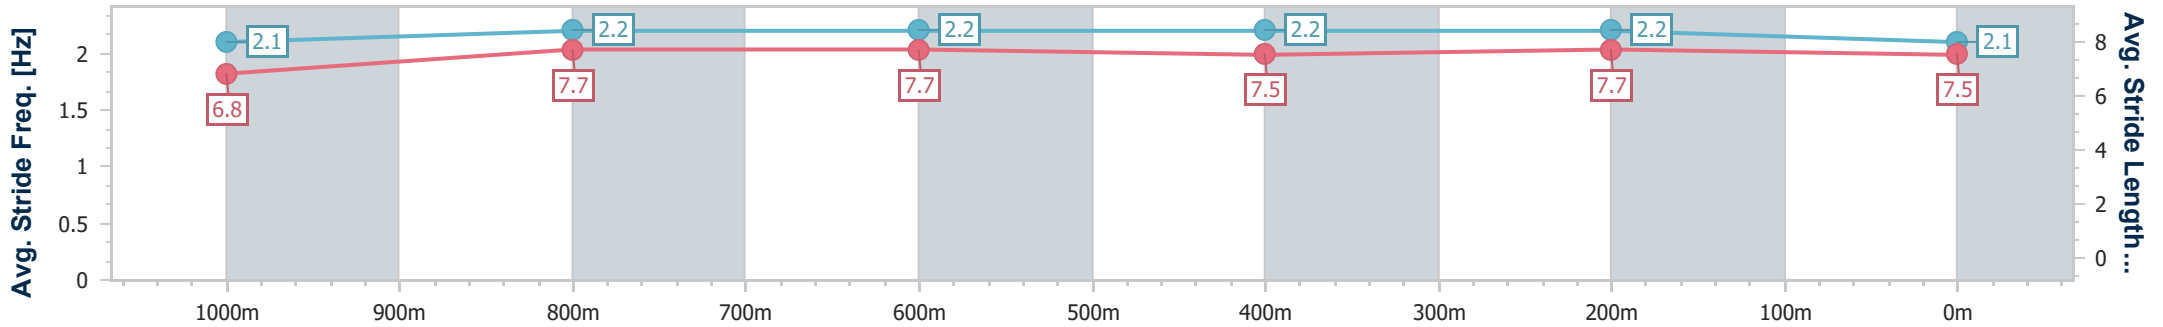

Horse/Jockey Name	War Hope
Final Rank	5
Fastest Section Time (Section)	0:11.80 (1000m)
Top Speed [km/h] (Section)	62.8 (Overall)
Race State	Finished

Toowoomba QLD Professional
Race 4: PRYDE'S EASIFEED Maiden Handicap - 1200m
11 February 2023 - 19:14
Track Rating: Good 4, Weather: Fine, Rail Position: +3m Entire

Section	Overall	1000m	800m	600m	400m	200m
Section Times	1:14.58 [5] (0:14.00)	1:00.58 [9] (0:11.80)	0:48.78 [11] (0:12.15)	0:36.63 [11] (0:12.37)	0:24.26 [11] (0:12.05)	0:12.21 [9] (0:12.21)
Average Speed [km/h]	51.5	62.0	60.8	60.9	60.5	58.8
Top Speed [km/h]	62.8	62.7	61.6	62.2	61.1	59.8
Avg. Dist. to Rail [m]	10.8	5.2	8.4	8.8	3.5	5.4
Avg. Stride Freq. [Hz]	2.1	2.2	2.2	2.2	2.2	2.1
Avg. Stride Length [m]	6.8	7.7	7.7	7.5	7.7	7.5

- [ ] Ranking at each section and finish
- -.-.- No data available at this section
- NA No data available