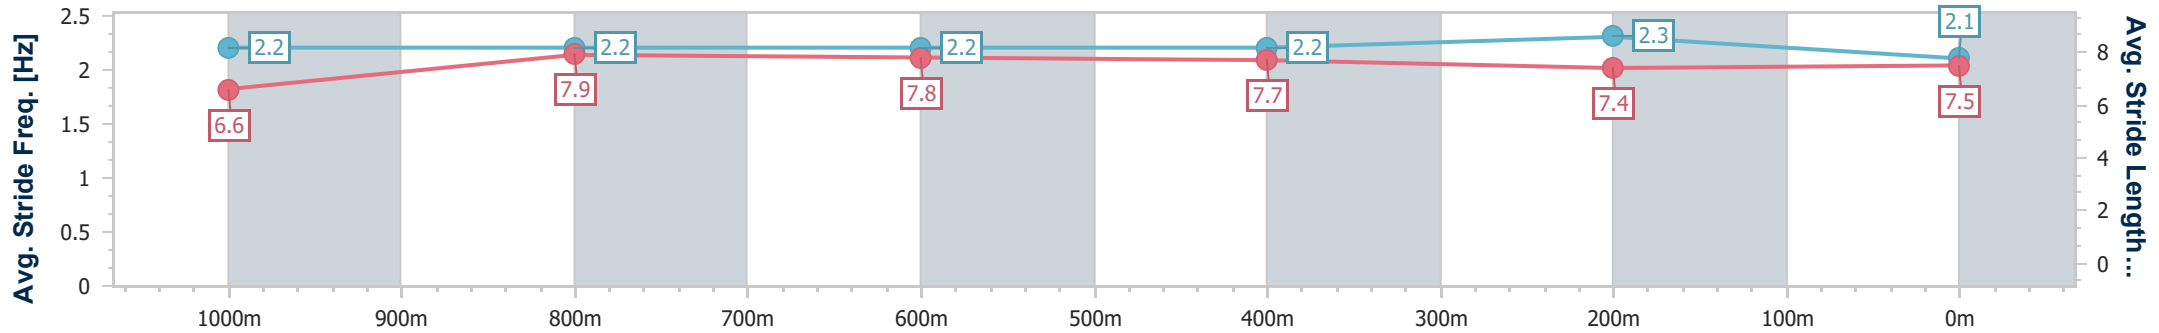

Horse/Jockey Name	Tokyo Bandit
Final Rank	2
Fastest Section Time (Section)	0:11.57 (1000m)
Top Speed [km/h] (Section)	65.3 (1000m)
Race State	Finished

Toowoomba QLD Professional
Race 4: PRYDE'S EASIFEED Maiden Handicap - 1200m

11 February 2023 - 19:14

Track Rating: Good 4, Weather: Fine, Rail Position: +3m Entire

Section	Overall	1000m	800m	600m	400m	200m
Section Times	1:14.04 [2] (0:14.04)	1:00.00 [10] (0:11.57)	0:48.43 [8] (0:11.86)	0:36.57 [7] (0:12.00)	0:24.57 [4] (0:12.15)	0:12.42 [3] (0:12.42)
Average Speed [km/h]	51.3	63.6	62.2	61.1	60.3	57.7
Top Speed [km/h]	63.1	65.3	63.1	62.1	61.3	59.8
Avg. Dist. to Rail [m]	8.7	6.8	6.0	4.4	4.5	7.2
Avg. Stride Freq. [Hz]	2.2	2.2	2.2	2.2	2.3	2.1
Avg. Stride Length [m]	6.6	7.9	7.8	7.7	7.4	7.5

- [ ] Ranking at each section and finish
- -.-.- No data available at this section
- NA No data available