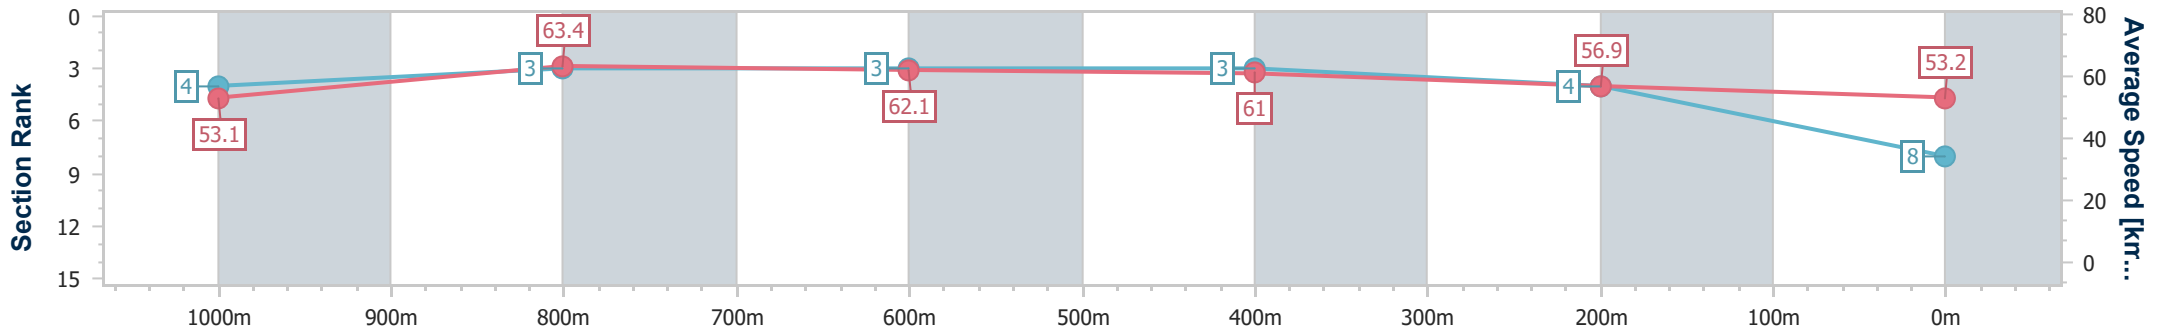

Horse/Jockey Name	Facetious
Final Rank	8
Fastest Section Time (Section)	0:11.57 (1000m)
Top Speed [km/h] (Section)	66.5 (Overall)
Race State	Finished

Toowoomba QLD Professional
Race 4: PRYDE'S EASIFEED Maiden Handicap - 1200m

11 February 2023 - 19:14

Track Rating: Good 4, Weather: Fine, Rail Position: +3m Entire

Section	Overall	1000m	800m	600m	400m	200m
Section Times	1:15.29 [8] (0:13.55)	1:01.74 [4] (0:11.57)	0:50.17 [3] (0:11.83)	0:38.34 [3] (0:12.05)	0:26.29 [3] (0:12.81)	0:13.48 [4] (0:13.48)
Average Speed [km/h]	53.1	63.4	62.1	61.0	56.9	53.2
Top Speed [km/h]	66.5	65.4	64.0	62.7	58.8	55.5
Avg. Dist. to Rail [m]	11.4	6.6	5.4	4.2	3.7	4.9
Avg. Stride Freq. [Hz]	2.3	2.4	2.4	2.4	2.3	2.2
Avg. Stride Length [m]	6.4	7.3	7.1	7.1	6.8	6.6

- [ ] Ranking at each section and finish
- -.-.- No data available at this section
- NA No data available