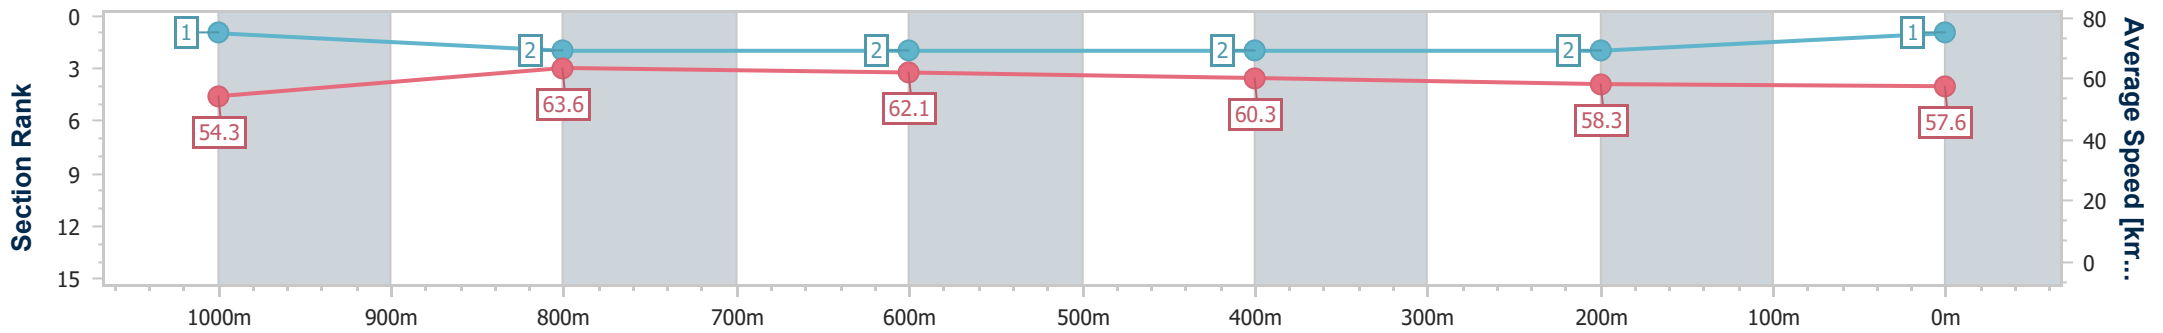

Section	Overall	1000m	800m	600m	400m	200m
Section Times	1:13.90 [1] (0:13.25)	1:00.65 [1] (0:11.48)	0:49.17 [2] (0:11.92)	0:37.25 [2] (0:12.24)	0:25.01 [2] (0:12.50)	0:12.51 [2] (0:12.51)
Average Speed [km/h]	54.3	63.6	62.1	60.3	58.3	57.6
Top Speed [km/h]	68.1	67.0	63.8	62.6	59.5	58.7
Avg. Dist. to Rail [m]	12.9	4.2	6.6	5.4	3.5	4.5
Avg. Stride Freq. [Hz]	2.3	2.4	2.4	2.3	2.3	2.2
Avg. Stride Length [m]	6.5	7.3	7.3	7.1	6.9	7.1