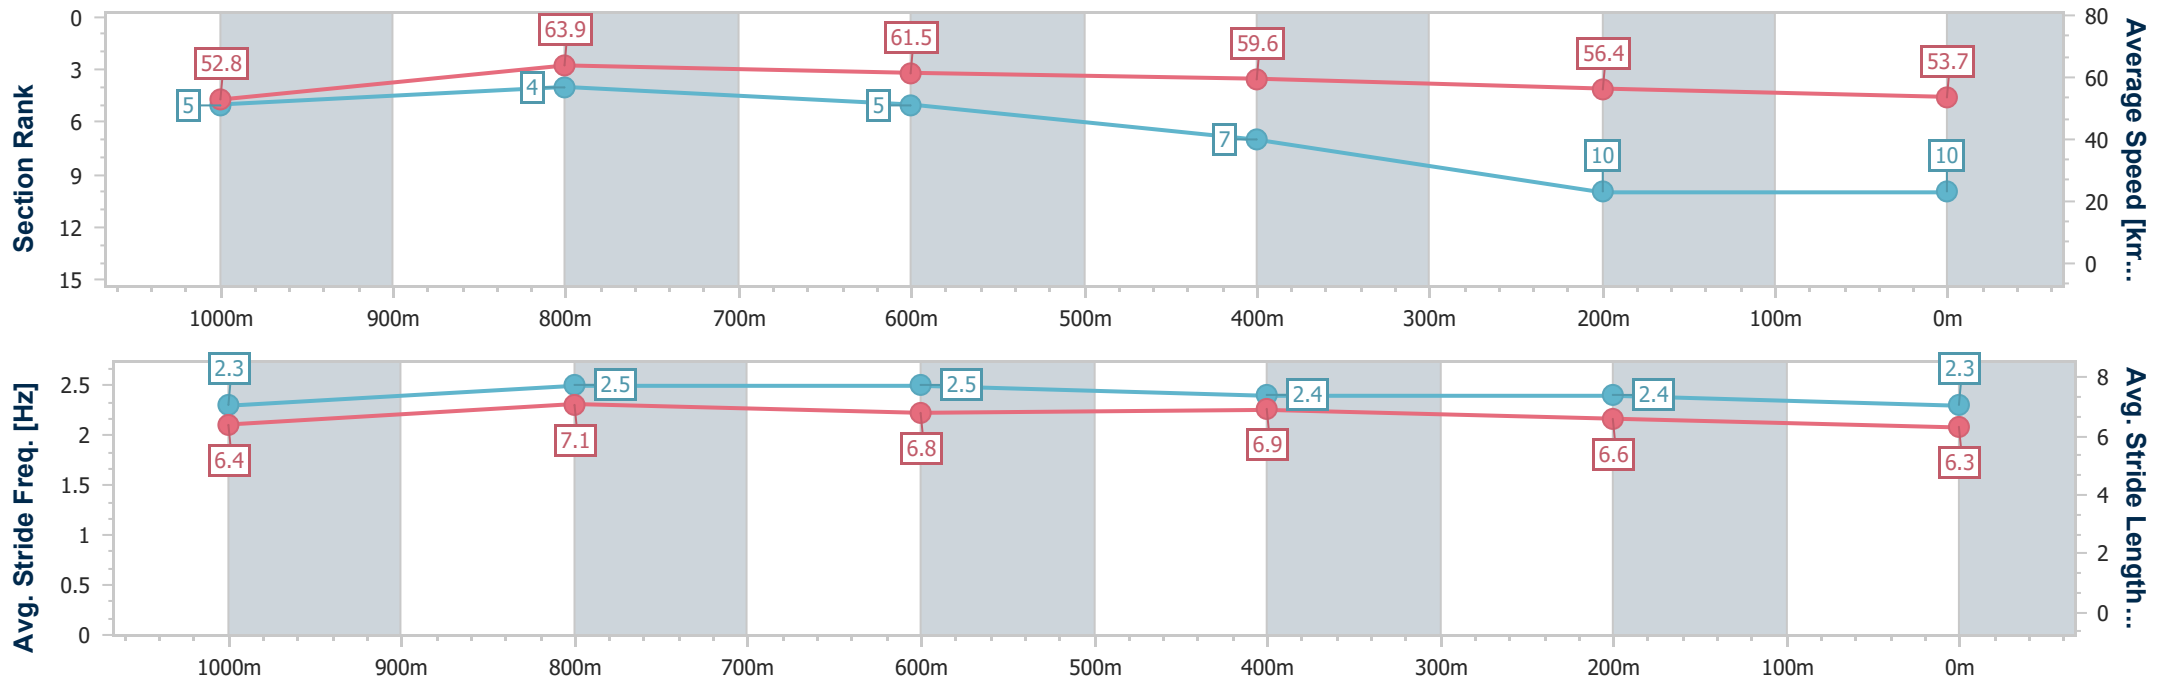

Toowoomba QLD Professional
Race 4: PRYDE'S EASIFEED Maiden Handicap - 1200m

11 February 2023 - 19:14

Track Rating: Good 4, Weather: Fine, Rail Position: +3m Entire

Section	Overall	1000m	800m	600m	400m	200m
Section Times	1:15.37 [9] (0:13.53)	1:01.84 [3] (0:11.61)	0:50.23 [5] (0:12.03)	0:38.20 [4] (0:12.49)	0:25.71 [6] (0:12.54)	0:13.17 [6] (0:13.17)
Average Speed [km/h]	53.2	63.4	62.1	59.4	57.4	54.6
Top Speed [km/h]	66.0	66.3	64.0	63.1	58.8	56.5
Avg. Dist. to Rail [m]	8.1	7.2	9.8	6.1	0.5	0.5
Avg. Stride Freq. [Hz]	2.5	2.5	2.4	2.4	2.4	2.3
Avg. Stride Length [m]	6.0	7.0	7.1	6.8	6.7	6.6

- [] Ranking at each section and finish
- .-.- No data available at this section
- NA No data available

Horse/Jockey Name	Romantic Thoughts
Final Rank	10
Fastest Section Time (Section)	0:11.50 (1000m)
Top Speed [km/h] (Section)	66.5 (Overall)
Race State	Finished

Toowoomba QLD Professional
Race 4: PRYDE'S EASIFEED Maiden Handicap - 1200m

11 February 2023 - 19:14

Track Rating: Good 4, Weather: Fine, Rail Position: +3m Entire

Section	Overall	1000m	800m	600m	400m	200m
Section Times	1:16.02 [10] (0:13.64)	1:02.38 [5] (0:11.50)	0:50.88 [4] (0:12.08)	0:38.80 [5] (0:12.51)	0:26.29 [7] (0:12.90)	0:13.39 [10] (0:13.39)
Average Speed [km/h]	52.8	63.9	61.5	59.6	56.4	53.7
Top Speed [km/h]	66.5	65.8	63.9	61.2	58.4	55.7
Avg. Dist. to Rail [m]	10.1	6.8	9.2	7.1	2.7	4.1
Avg. Stride Freq. [Hz]	2.3	2.5	2.5	2.4	2.4	2.3
Avg. Stride Length [m]	6.4	7.1	6.8	6.9	6.6	6.3