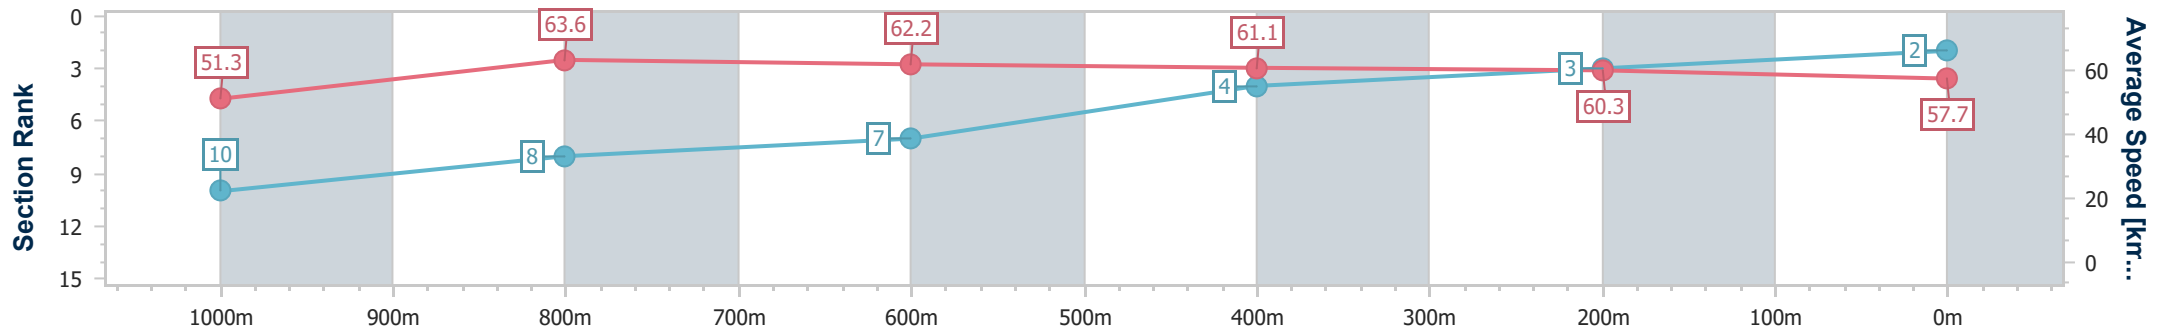

Horse/Jockey Name	Tokyo Bandit
Final Rank	2
Fastest Section Time (Section)	0:11.57 (1000m)
Top Speed [km/h] (Section)	65.3 (1000m)
Race State	Finished

Toowoomba QLD Professional
Race 4: PRYDE'S EASIFEED Maiden Handicap - 1200m

11 February 2023 - 19:14

Track Rating: Good 4, Weather: Fine, Rail Position: +3m Entire

Section	Overall	1000m	800m	600m	400m	200m
Section Times	1:14.04 [2] (0:14.04)	1:00.00 [10] (0:11.57)	0:48.43 [8] (0:11.86)	0:36.57 [7] (0:12.00)	0:24.57 [4] (0:12.15)	0:12.42 [3] (0:12.42)
Average Speed [km/h]	51.3	63.6	62.2	61.1	60.3	57.7
Top Speed [km/h]	63.1	65.3	63.1	62.1	61.3	59.8
Avg. Dist. to Rail [m]	8.7	6.8	6.0	4.4	4.5	7.2
Avg. Stride Freq. [Hz]	2.2	2.2	2.2	2.2	2.3	2.1
Avg. Stride Length [m]	6.6	7.9	7.8	7.7	7.4	7.5

- [ ] Ranking at each section and finish
- -.-.- No data available at this section
- NA No data available