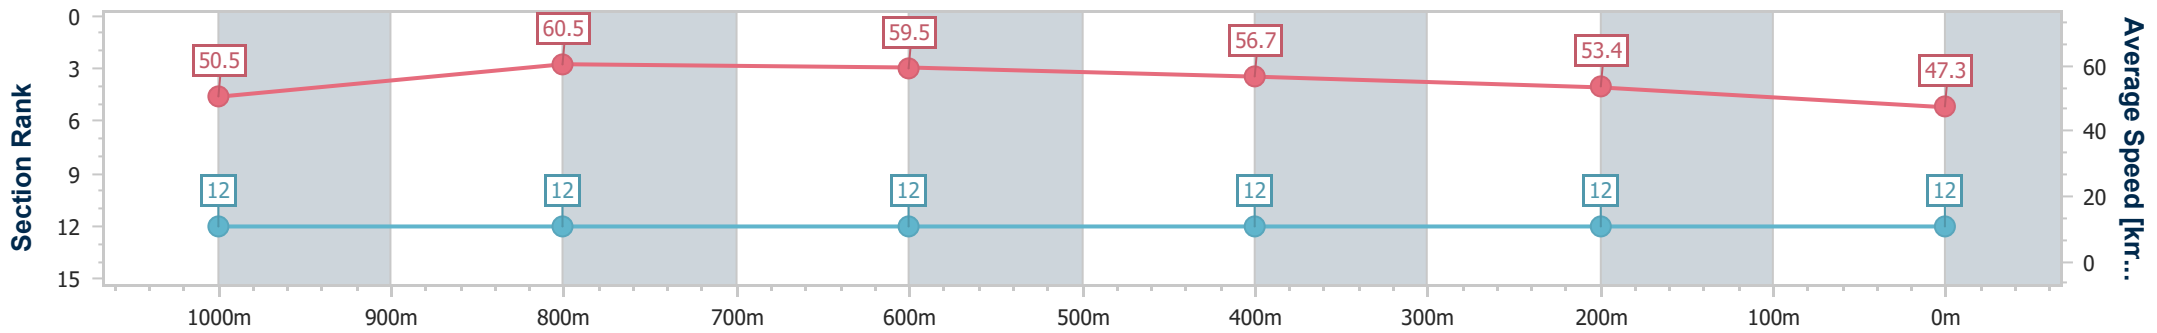

- [] Ranking at each section and finish
- .-.- No data available at this section
- NA No data available

Horse/Jockey Name	Wareham
Final Rank	12
Fastest Section Time (Section)	0:12.28 (1000m)
Top Speed [km/h] (Section)	62.9 (1000m)
Race State	Finished

Toowoomba QLD Professional
Race 4: PRYDE'S EASIFEED Maiden Handicap - 1200m

11 February 2023 - 19:14

Track Rating: Good 4, Weather: Fine, Rail Position: +3m Entire

Section	Overall	1000m	800m	600m	400m	200m
Section Times	1:20.80 [12] (0:14.29)	1:06.51 [12] (0:12.28)	0:54.23 [12] (0:12.60)	0:41.63 [12] (0:12.94)	0:28.69 [12] (0:13.51)	0:15.18 [12] (0:15.18)
Average Speed [km/h]	50.5	60.5	59.5	56.7	53.4	47.3
Top Speed [km/h]	62.8	62.9	60.4	58.8	56.3	50.8
Avg. Dist. to Rail [m]	10.5	10.1	10.0	4.1	0.5	0.2
Avg. Stride Freq. [Hz]	2.2	2.2	2.2	2.2	2.1	2.0
Avg. Stride Length [m]	6.6	7.5	7.4	7.1	7.0	6.4