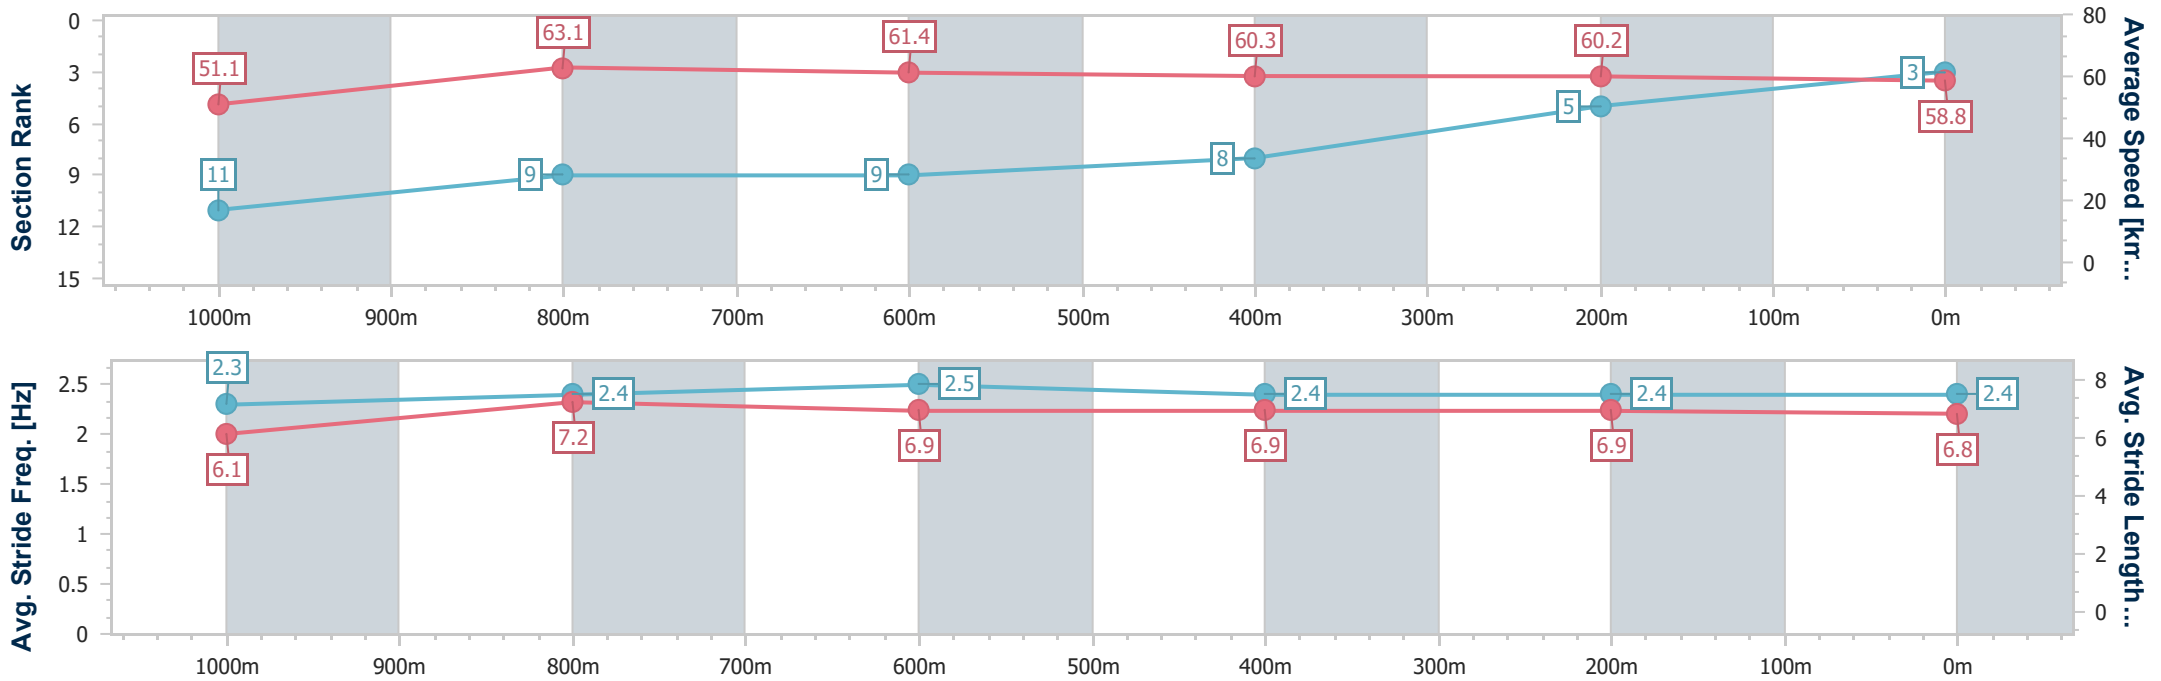

Toowoomba QLD Professional
Race 4: PRYDE'S EASIFEED Maiden Handicap - 1200m

11 February 2023 - 19:14

Track Rating: Good 4, Weather: Fine, Rail Position: +3m Entire

Section	Overall	1000m	800m	600m	400m	200m
Section Times	1:14.36 [3] (0:14.11)	1:00.25 [11] (0:11.57)	0:48.68 [9] (0:12.00)	0:36.68 [9] (0:12.30)	0:24.38 [8] (0:12.14)	0:12.24 [5] (0:12.24)
Average Speed [km/h]	51.1	63.1	61.4	60.3	60.2	58.8
Top Speed [km/h]	65.8	64.8	62.8	62.5	60.6	60.8
Avg. Dist. to Rail [m]	8.2	4.2	6.5	6.1	4.3	4.2
Avg. Stride Freq. [Hz]	2.3	2.4	2.5	2.4	2.4	2.4
Avg. Stride Length [m]	6.1	7.2	6.9	6.9	6.9	6.8