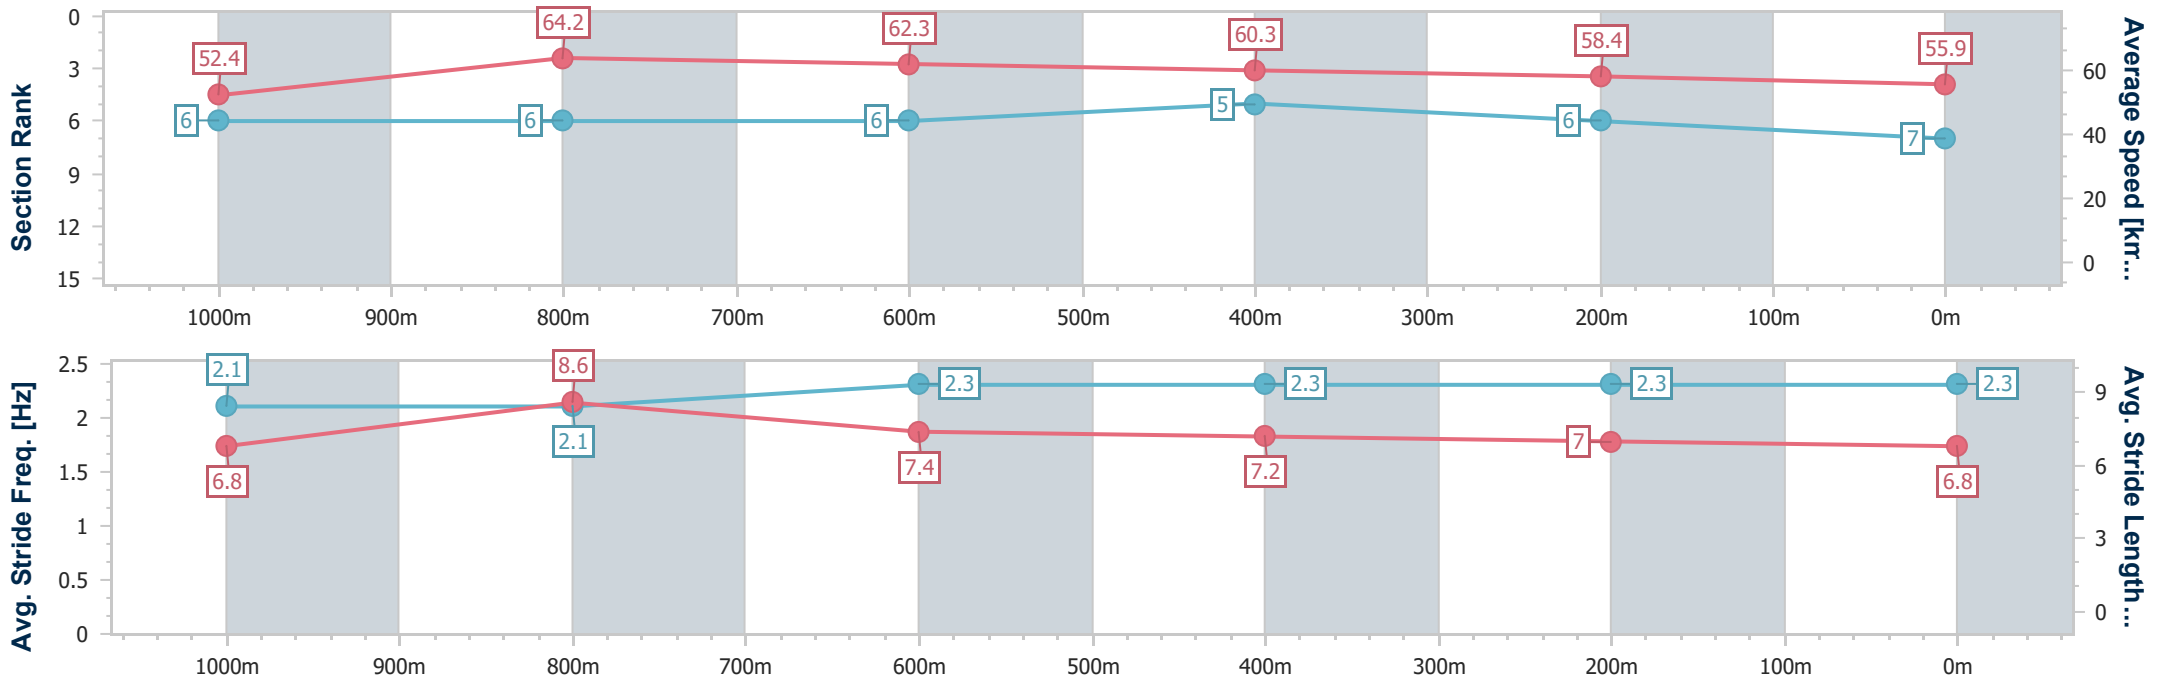

- [] Ranking at each section and finish
- .-.- No data available at this section
- NA No data available

Horse/Jockey Name	Gateways
Final Rank	7
Fastest Section Time (Section)	0:11.54 (1000m)
Top Speed [km/h] (Section)	65.2 (1000m)
Race State	Finished

Toowoomba QLD Professional
Race 4: PRYDE'S EASIFEED Maiden Handicap - 1200m

11 February 2023 - 19:14

Track Rating: Good 4, Weather: Fine, Rail Position: +3m Entire

Section	Overall	1000m	800m	600m	400m	200m
Section Times	1:14.96 [7] (0:13.77)	1:01.19 [6] (0:11.54)	0:49.65 [6] (0:11.97)	0:37.68 [6] (0:12.30)	0:25.38 [5] (0:12.55)	0:12.83 [6] (0:12.83)
Average Speed [km/h]	52.4	64.2	62.3	60.3	58.4	55.9
Top Speed [km/h]	64.8	65.2	63.3	62.0	59.5	57.7
Avg. Dist. to Rail [m]	7.8	8.2	9.4	6.5	4.6	6.4
Avg. Stride Freq. [Hz]	2.1	2.1	2.3	2.3	2.3	2.3
Avg. Stride Length [m]	6.8	8.6	7.4	7.2	7.0	6.8