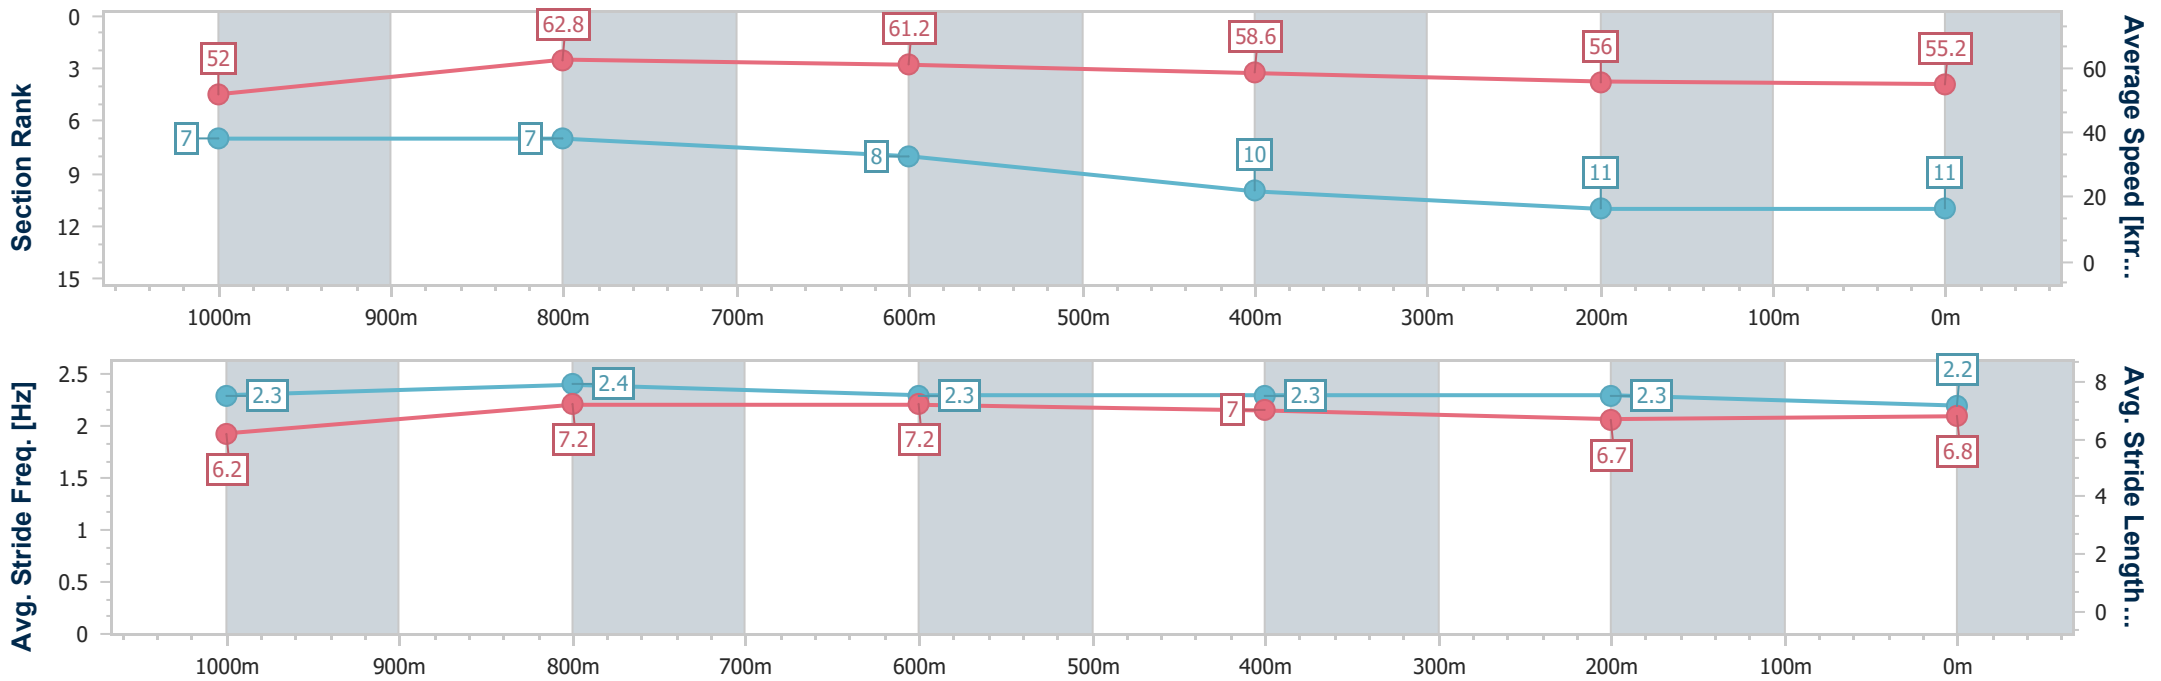

Toowoomba QLD Professional
Race 4: PRYDE'S EASIFEED Maiden Handicap - 1200m

11 February 2023 - 19:14

Track Rating: Good 4, Weather: Fine, Rail Position: +3m Entire

Section	Overall	1000m	800m	600m	400m	200m
Section Times	1:16.02 [10] (0:13.64)	1:02.38 [5] (0:11.50)	0:50.88 [4] (0:12.08)	0:38.80 [5] (0:12.51)	0:26.29 [7] (0:12.90)	0:13.39 [10] (0:13.39)
Average Speed [km/h]	52.8	63.9	61.5	59.6	56.4	53.7
Top Speed [km/h]	66.5	65.8	63.9	61.2	58.4	55.7
Avg. Dist. to Rail [m]	10.1	6.8	9.2	7.1	2.7	4.1
Avg. Stride Freq. [Hz]	2.3	2.5	2.5	2.4	2.4	2.3
Avg. Stride Length [m]	6.4	7.1	6.8	6.9	6.6	6.3

- [] Ranking at each section and finish
- .-.- No data available at this section
- NA No data available

Horse/Jockey Name	Specialdee
Final Rank	11
Fastest Section Time (Section)	0:11.59 (1000m)
Top Speed [km/h] (Section)	64.5 (1000m)
Race State	Finished

Toowoomba QLD Professional
Race 4: PRYDE'S EASIFEED Maiden Handicap - 1200m

11 February 2023 - 19:14

Track Rating: Good 4, Weather: Fine, Rail Position: +3m Entire

Section	Overall	1000m	800m	600m	400m	200m
Section Times	1:16.07 [11] (0:13.82)	1:02.25 [7] (0:11.59)	0:50.66 [7] (0:12.13)	0:38.53 [8] (0:12.59)	0:25.94 [10] (0:12.93)	0:13.01 [11] (0:13.01)
Average Speed [km/h]	52.0	62.8	61.2	58.6	56.0	55.2
Top Speed [km/h]	64.3	64.5	62.4	60.7	57.3	56.5
Avg. Dist. to Rail [m]	4.4	3.0	8.0	5.2	1.2	0.3
Avg. Stride Freq. [Hz]	2.3	2.4	2.3	2.3	2.3	2.2
Avg. Stride Length [m]	6.2	7.2	7.2	7.0	6.7	6.8