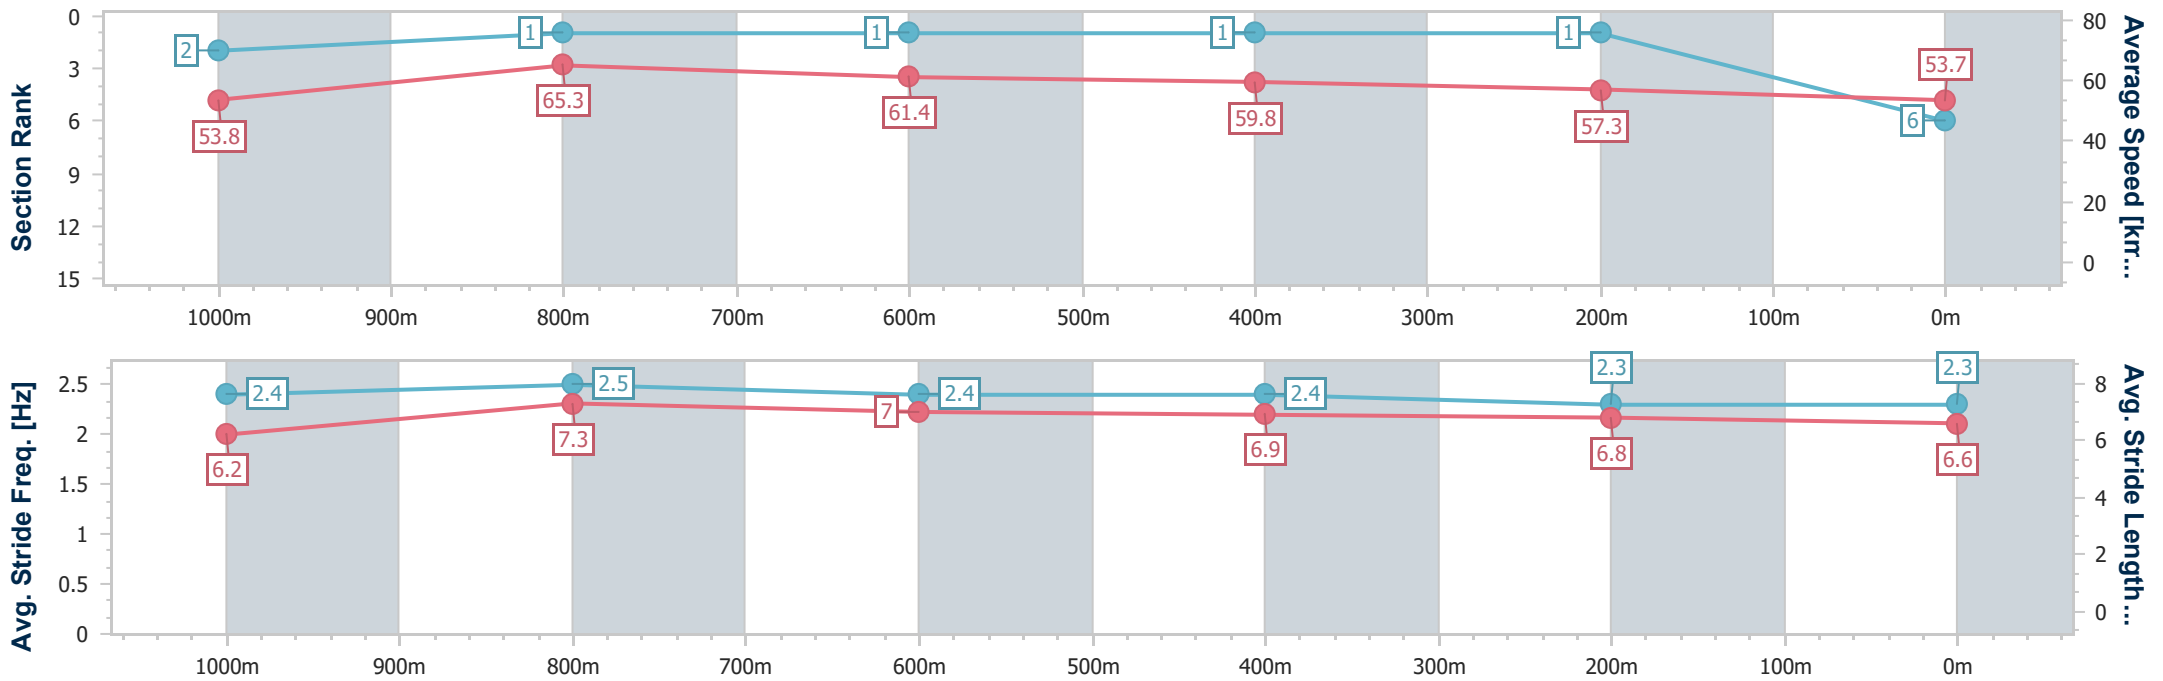

- [] Ranking at each section and finish
- .-.- No data available at this section
- NA No data available

Horse/Jockey Name	Sea Shell Fly
Final Rank	6
Fastest Section Time (Section)	0:11.18 (1000m)
Top Speed [km/h] (Section)	68.7 (Overall)
Race State	Finished

Toowoomba QLD Professional
 Race 4: PRYDE'S EASIFEED Maiden Handicap - 1200m
 11 February 2023 - 19:14
 Track Rating: Good 4, Weather: Fine, Rail Position: +3m Entire

Section	Overall	1000m	800m	600m	400m	200m
Section Times	1:14.75 [6] (0:13.41)	1:01.34 [2] (0:11.18)	0:50.16 [1] (0:11.98)	0:38.18 [1] (0:12.27)	0:25.91 [1] (0:12.54)	0:13.37 [1] (0:13.37)
Average Speed [km/h]	53.8	65.3	61.4	59.8	57.3	53.7
Top Speed [km/h]	68.7	67.5	63.9	61.9	59.0	56.6
Avg. Dist. to Rail [m]	13.5	4.6	5.9	4.1	1.3	1.1
Avg. Stride Freq. [Hz]	2.4	2.5	2.4	2.4	2.3	2.3
Avg. Stride Length [m]	6.2	7.3	7.0	6.9	6.8	6.6