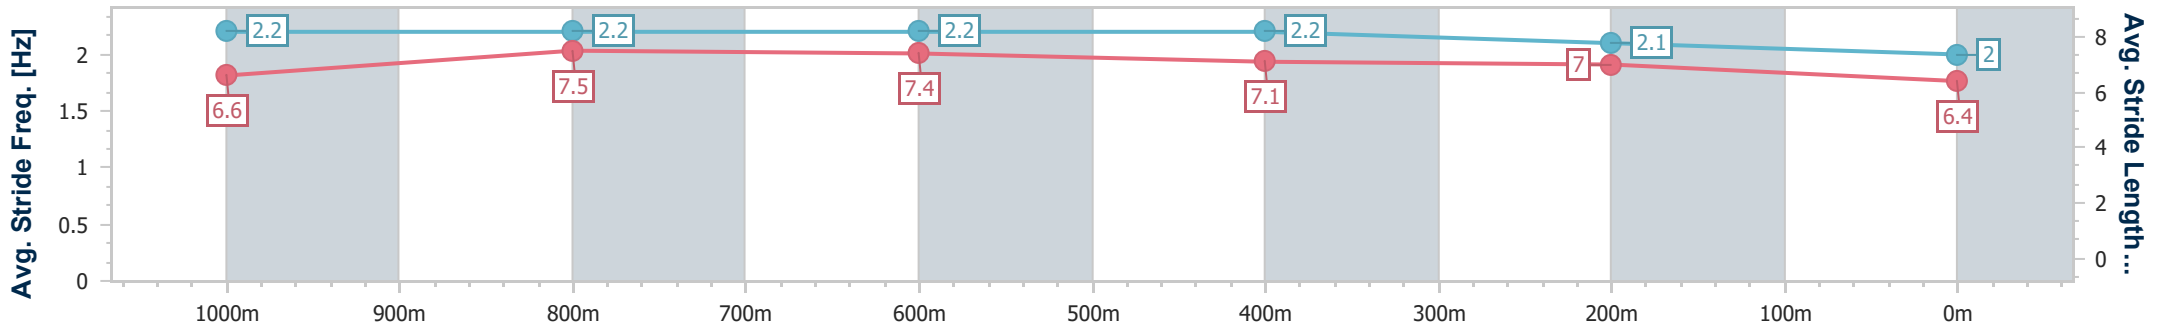

Toowoomba QLD Professional
Race 4: PRYDE'S EASIFEED Maiden Handicap - 1200m

11 February 2023 - 19:14

Track Rating: Good 4, Weather: Fine, Rail Position: +3m Entire

Section	Overall	1000m	800m	600m	400m	200m
Section Times	1:16.07 [11] (0:13.82)	1:02.25 [7] (0:11.59)	0:50.66 [7] (0:12.13)	0:38.53 [8] (0:12.59)	0:25.94 [10] (0:12.93)	0:13.01 [11] (0:13.01)
Average Speed [km/h]	52.0	62.8	61.2	58.6	56.0	55.2
Top Speed [km/h]	64.3	64.5	62.4	60.7	57.3	56.5
Avg. Dist. to Rail [m]	4.4	3.0	8.0	5.2	1.2	0.3
Avg. Stride Freq. [Hz]	2.3	2.4	2.3	2.3	2.3	2.2
Avg. Stride Length [m]	6.2	7.2	7.2	7.0	6.7	6.8

- [] Ranking at each section and finish
- .-.- No data available at this section
- NA No data available

Horse/Jockey Name	Wareham
Final Rank	12
Fastest Section Time (Section)	0:12.28 (1000m)
Top Speed [km/h] (Section)	62.9 (1000m)
Race State	Finished

Toowoomba QLD Professional
Race 4: PRYDE'S EASIFEED Maiden Handicap - 1200m

11 February 2023 - 19:14

Track Rating: Good 4, Weather: Fine, Rail Position: +3m Entire

Section	Overall	1000m	800m	600m	400m	200m
Section Times	1:20.80 [12] (0:14.29)	1:06.51 [12] (0:12.28)	0:54.23 [12] (0:12.60)	0:41.63 [12] (0:12.94)	0:28.69 [12] (0:13.51)	0:15.18 [12] (0:15.18)
Average Speed [km/h]	50.5	60.5	59.5	56.7	53.4	47.3
Top Speed [km/h]	62.8	62.9	60.4	58.8	56.3	50.8
Avg. Dist. to Rail [m]	10.5	10.1	10.0	4.1	0.5	0.2
Avg. Stride Freq. [Hz]	2.2	2.2	2.2	2.2	2.1	2.0
Avg. Stride Length [m]	6.6	7.5	7.4	7.1	7.0	6.4