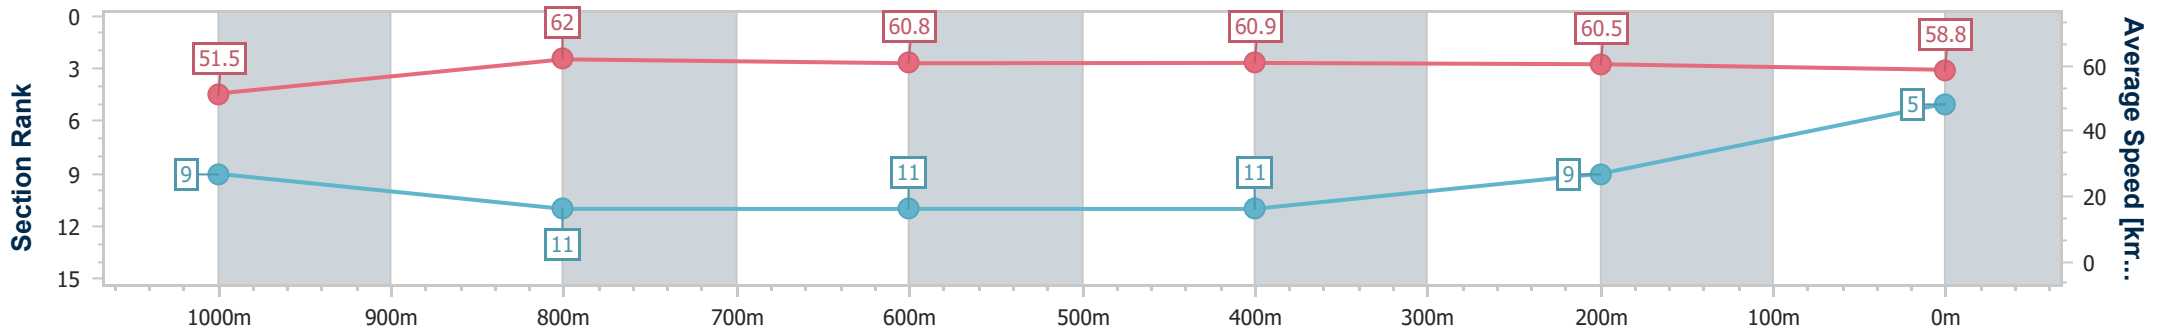

Horse/Jockey Name	War Hope
Final Rank	5
Fastest Section Time (Section)	0:11.80 (1000m)
Top Speed [km/h] (Section)	62.8 (Overall)
Race State	Finished

Toowoomba QLD Professional
Race 4: PRYDE'S EASIFEED Maiden Handicap - 1200m
11 February 2023 - 19:14
Track Rating: Good 4, Weather: Fine, Rail Position: +3m Entire

Section	Overall	1000m	800m	600m	400m	200m
Section Times	1:14.58 [5] (0:14.00)	1:00.58 [9] (0:11.80)	0:48.78 [11] (0:12.15)	0:36.63 [11] (0:12.37)	0:24.26 [11] (0:12.05)	0:12.21 [9] (0:12.21)
Average Speed [km/h]	51.5	62.0	60.8	60.9	60.5	58.8
Top Speed [km/h]	62.8	62.7	61.6	62.2	61.1	59.8
Avg. Dist. to Rail [m]	10.8	5.2	8.4	8.8	3.5	5.4
Avg. Stride Freq. [Hz]	2.1	2.2	2.2	2.2	2.2	2.1
Avg. Stride Length [m]	6.8	7.7	7.7	7.5	7.7	7.5

- [ ] Ranking at each section and finish
- -.-.- No data available at this section
- NA No data available