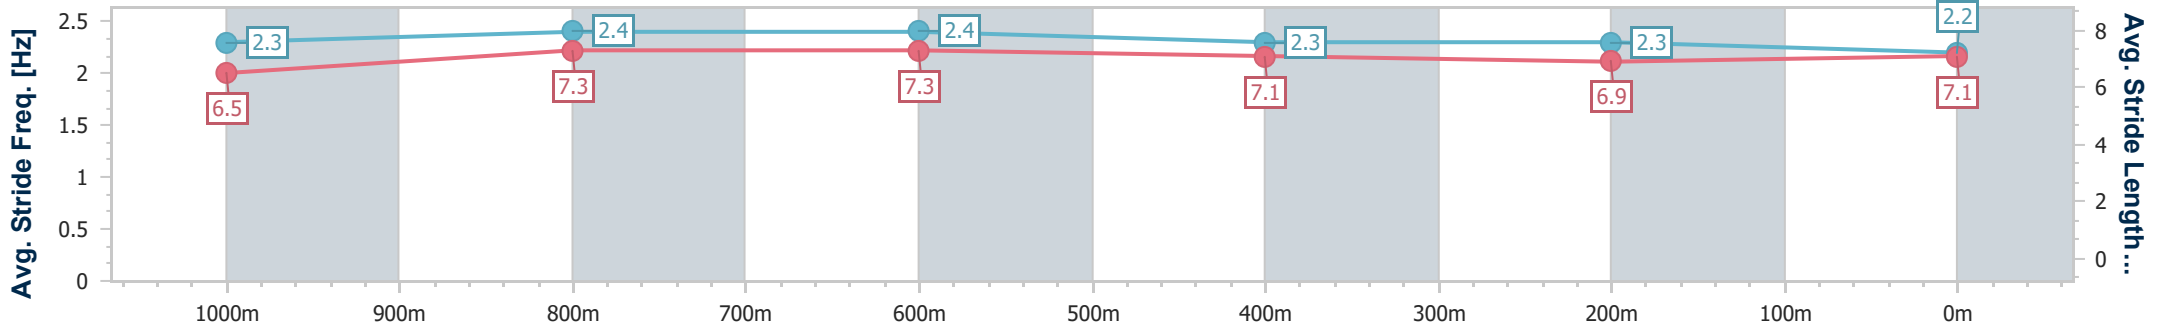

Section	Overall	1000m	800m	600m	400m	200m
Section Times	1:13.90 [1] (0:13.25)	1:00.65 [1] (0:11.48)	0:49.17 [2] (0:11.92)	0:37.25 [2] (0:12.24)	0:25.01 [2] (0:12.50)	0:12.51 [2] (0:12.51)
Average Speed [km/h]	54.3	63.6	62.1	60.3	58.3	57.6
Top Speed [km/h]	68.1	67.0	63.8	62.6	59.5	58.7
Avg. Dist. to Rail [m]	12.9	4.2	6.6	5.4	3.5	4.5
Avg. Stride Freq. [Hz]	2.3	2.4	2.4	2.3	2.3	2.2
Avg. Stride Length [m]	6.5	7.3	7.3	7.1	6.9	7.1