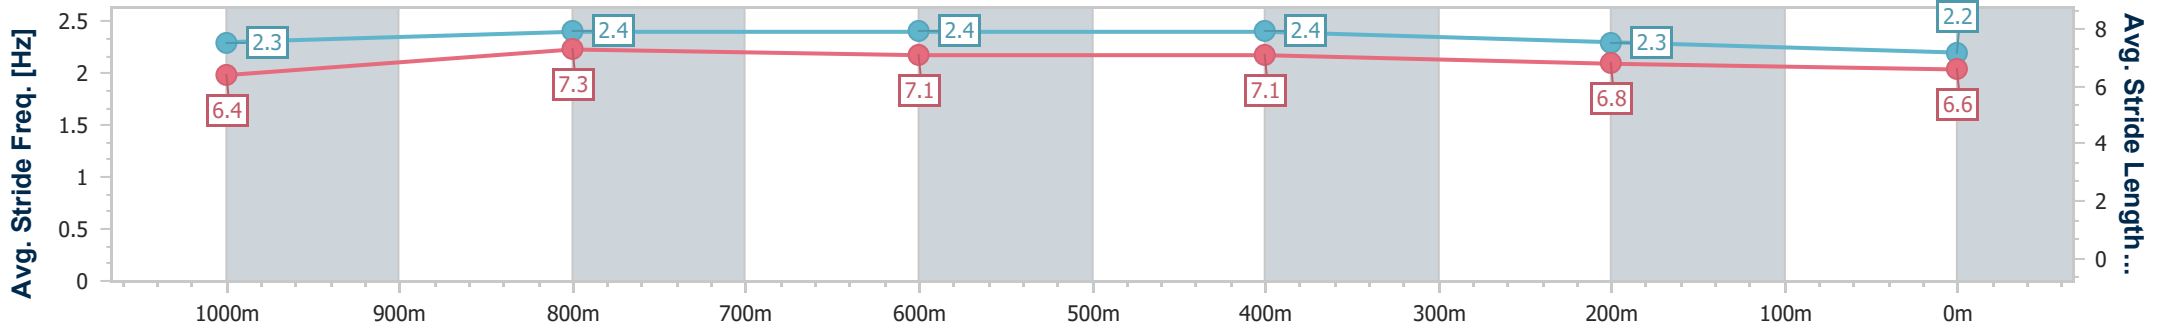

- [] Ranking at each section and finish
- .-.- No data available at this section
- NA No data available

Horse/Jockey Name	Facetious
Final Rank	8
Fastest Section Time (Section)	0:11.57 (1000m)
Top Speed [km/h] (Section)	66.5 (Overall)
Race State	Finished

Toowoomba QLD Professional
Race 4: PRYDE'S EASIFEED Maiden Handicap - 1200m

11 February 2023 - 19:14

Track Rating: Good 4, Weather: Fine, Rail Position: +3m Entire

Section	Overall	1000m	800m	600m	400m	200m
Section Times	1:15.29 [8] (0:13.55)	1:01.74 [4] (0:11.57)	0:50.17 [3] (0:11.83)	0:38.34 [3] (0:12.05)	0:26.29 [3] (0:12.81)	0:13.48 [4] (0:13.48)
Average Speed [km/h]	53.1	63.4	62.1	61.0	56.9	53.2
Top Speed [km/h]	66.5	65.4	64.0	62.7	58.8	55.5
Avg. Dist. to Rail [m]	11.4	6.6	5.4	4.2	3.7	4.9
Avg. Stride Freq. [Hz]	2.3	2.4	2.4	2.4	2.3	2.2
Avg. Stride Length [m]	6.4	7.3	7.1	7.1	6.8	6.6