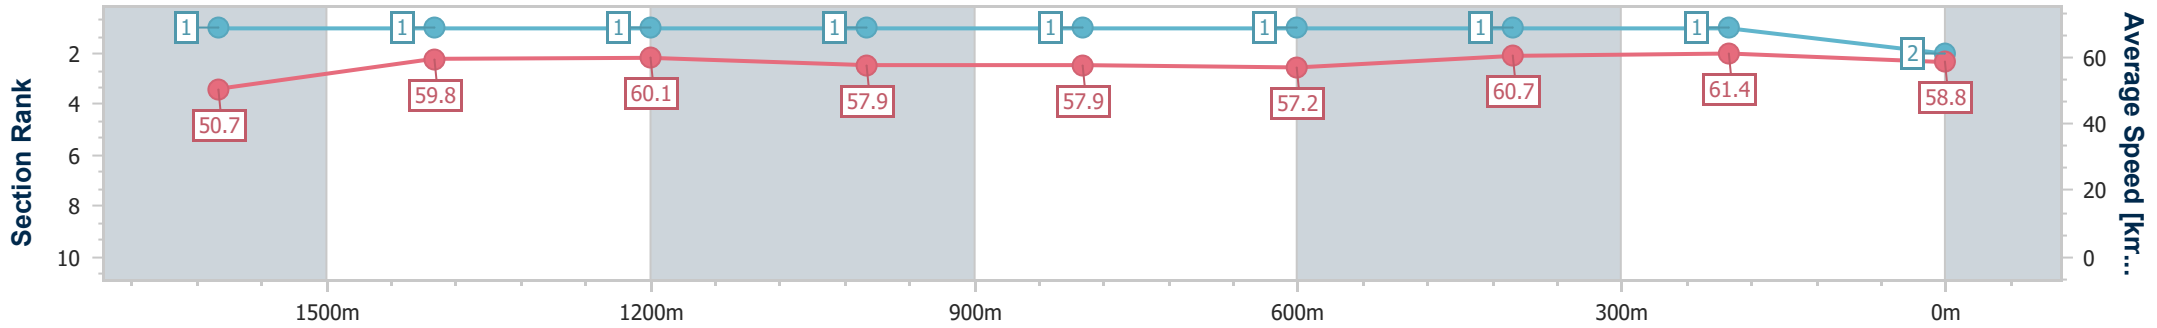

Sunshine Coast QLD Professional
 Race 3: SECURE ACCESS PTY LTD BENCHMARK 58 Handicap
 - 1800m

12 February 2023 - 13:35

Track Rating: Good 4, Weather: Fine, Rail Position: +5m Entire

Section	Overall	1600m	1400m	1200m	1000m	800m	600m	400m	200m				
Section Times	1:52.00 [2] (0:14.31)	1:37.69 [1] (0:12.12)	1:25.57 [1] (0:12.06)	1:13.51 [1] (0:12.46)	1:01.05 [1] (0:12.52)	0:48.53 [1] (0:12.68)	0:35.85 [1] (0:11.89)	0:23.96 [1] (0:11.72)	0:12.24 [1] (0:12.24)				
Average Speed [km/h]	50.7	59.8	60.1	57.9	57.9	57.2	60.7	61.4	58.8				
Top Speed [km/h]	61.2	61.1	62.2	58.8	58.8	58.5	62.3	62.4	60.8				
Avg. Dist. to Rail [m]	4.2	2.2	2.4	2.3	2.0	1.4	0.5	0.5	0.7				
Avg. Stride Freq. [Hz]	2.2	2.3	2.3	2.2	2.2	2.2	2.3	2.3	2.3				
Avg. Stride Length [m]	6.5	7.4	7.4	7.4	7.3	7.3	7.5	7.5	7.3				