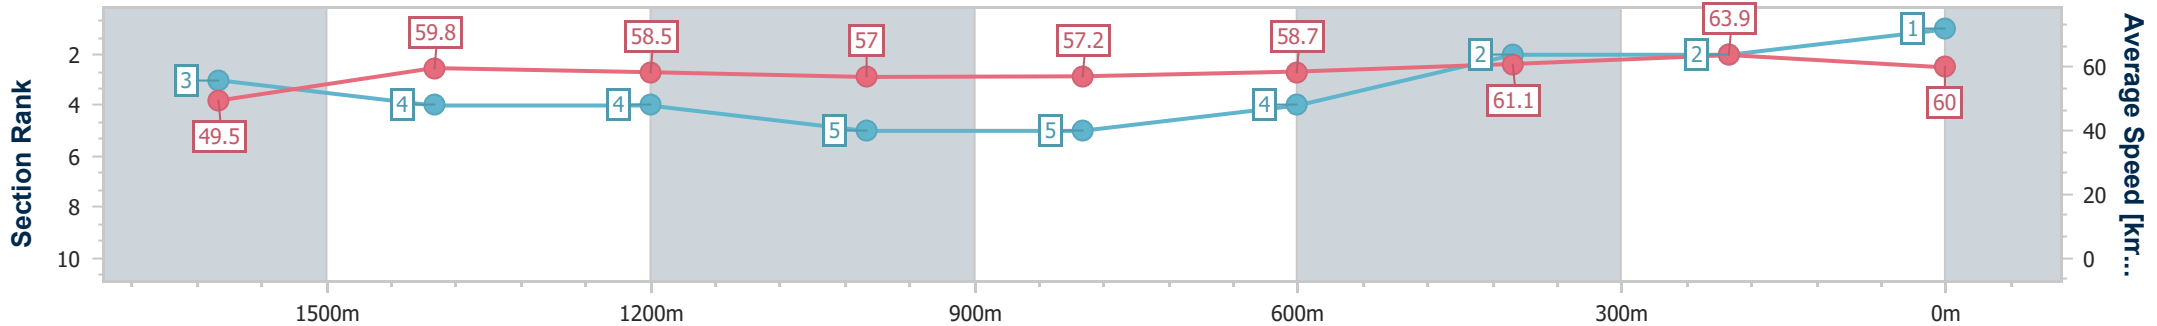

Horse/Jockey Name	Dauvenay
Final Rank	1
Fastest Section Time (Section)	0:11.27 (400m)
Top Speed [km/h] (Section)	65.0 (400m)
Race State	Finished

Sunshine Coast QLD Professional
Race 3: SECURE ACCESS PTY LTD BENCHMARK 58 Handicap - 1800m

12 February 2023 - 13:35

Track Rating: Good 4, Weather: Fine, Rail Position: +5m Entire

Section	Overall	1600m	1400m	1200m	1000m	800m	600m	400m	200m
Section Times	1:51.74 [1] (0:14.57)	1:37.17 [3] (0:12.13)	1:25.04 [4] (0:12.37)	1:12.67 [4] (0:12.67)	1:00.00 [5] (0:12.69)	0:47.31 [5] (0:12.27)	0:35.04 [4] (0:11.78)	0:23.26 [2] (0:11.27)	0:11.99 [2] (0:11.99)
Average Speed [km/h]	49.5	59.8	58.5	57.0	57.2	58.7	61.1	63.9	60.0
Top Speed [km/h]	59.1	60.8	59.7	57.5	58.0	61.1	62.5	65.0	63.5
Avg. Dist. to Rail [m]	1.7	2.5	2.8	3.0	2.5	0.5	0.8	2.9	3.8
Avg. Stride Freq. [Hz]	2.2	2.4	2.3	2.3	2.3	2.3	2.4	2.4	2.4
Avg. Stride Length [m]	6.2	6.9	7.1	7.0	7.0	7.1	7.2	7.4	7.1

- [ ] Ranking at each section and finish
- -.-.- No data available at this section
- NA No data available