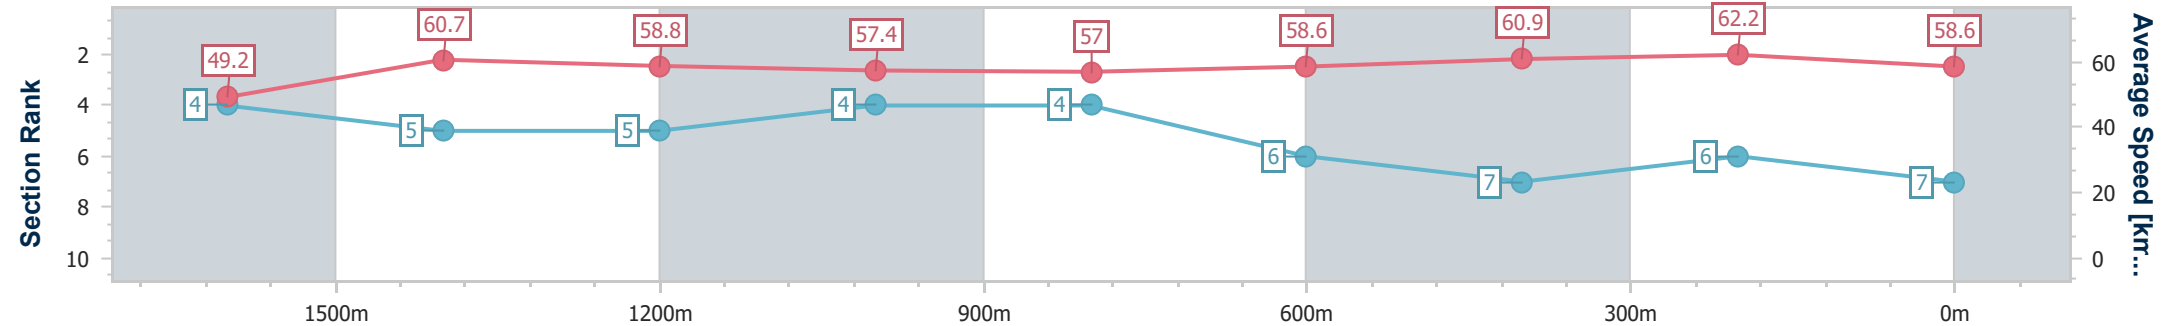

Sunshine Coast QLD Professional
 Race 3: SECURE ACCESS PTY LTD BENCHMARK 58 Handicap - 1800m

12 February 2023 - 13:35

Track Rating: Good 4, Weather: Fine, Rail Position: +5m Entire

Section	Overall	1600m	1400m	1200m	1000m	800m	600m	400m	200m				
Section Times	1:52.57 [6] (0:14.55)	1:38.02 [2] (0:12.12)	1:25.90 [3] (0:12.36)	1:13.54 [3] (0:12.65)	1:00.89 [3] (0:12.62)	0:48.27 [3] (0:12.47)	0:35.80 [3] (0:11.92)	0:23.88 [3] (0:11.63)	0:12.25 [3] (0:12.25)				
Average Speed [km/h]	49.8	60.0	58.6	57.2	57.4	58.5	61.0	61.9	58.8				
Top Speed [km/h]	60.2	60.9	60.5	57.9	58.6	60.2	61.6	63.0	61.4				
Avg. Dist. to Rail [m]	3.0	3.2	3.4	3.3	3.0	1.9	1.5	3.8	4.5				
Avg. Stride Freq. [Hz]	2.1	2.2	2.2	2.2	2.2	2.2	2.2	2.3	2.2				
Avg. Stride Length [m]	6.4	7.4	7.4	7.3	7.2	7.2	7.5	7.5	7.4				

- [] Ranking at each section and finish
- .-.- No data available at this section
- NA No data available

Horse/Jockey Name	General Wolffe
Final Rank	7
Fastest Section Time (Section)	0:11.58 (400m)
Top Speed [km/h] (Section)	63.5 (400m)
Race State	Finished

Sunshine Coast QLD Professional
 Race 3: SECURE ACCESS PTY LTD BENCHMARK 58 Handicap
 - 1800m

12 February 2023 - 13:35

Track Rating: Good 4, Weather: Fine, Rail Position: +5m Entire

Section	Overall	1600m	1400m	1200m	1000m	800m	600m	400m	200m				
Section Times	1:52.79 [7] (0:14.76)	1:38.03 [4] (0:12.02)	1:26.01 [5] (0:12.35)	1:13.66 [5] (0:12.56)	1:01.10 [4] (0:12.78)	0:48.32 [4] (0:12.47)	0:35.85 [6] (0:11.99)	0:23.86 [7] (0:11.58)	0:12.28 [6]				
Average Speed [km/h]	49.2	60.7	58.8	57.4	57.0	58.6	60.9	62.2	58.6				
Top Speed [km/h]	60.4	62.0	60.0	58.9	58.1	60.3	62.0	63.5	61.6				
Avg. Dist. to Rail [m]	5.7	3.7	3.8	4.2	3.8	2.4	2.4	5.3	5.5				
Avg. Stride Freq. [Hz]	2.2	2.3	2.3	2.2	2.2	2.2	2.3	2.3	2.3				
Avg. Stride Length [m]	6.2	7.3	7.3	7.2	7.1	7.3	7.4	7.4	7.1				