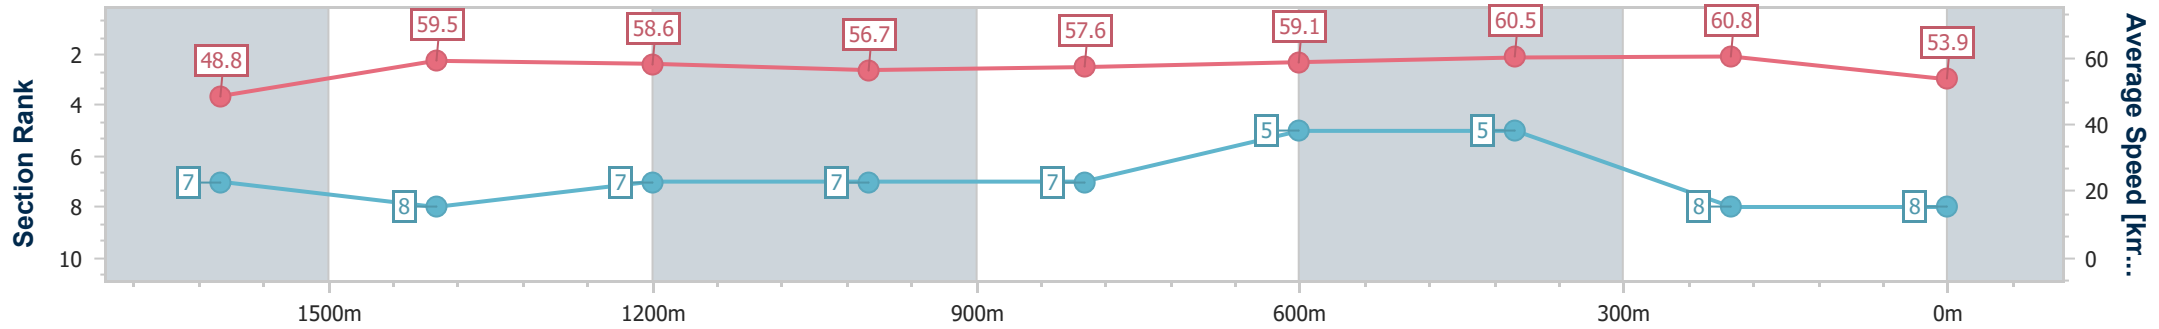

Sunshine Coast QLD Professional
 Race 3: SECURE ACCESS PTY LTD BENCHMARK 58 Handicap
 - 1800m

12 February 2023 - 13:35

Track Rating: Good 4, Weather: Fine, Rail Position: +5m Entire

Section	Overall	1600m	1400m	1200m	1000m	800m	600m	400m	200m				
Section Times	1:52.79 [7] (0:14.76)	1:38.03 [4] (0:12.02)	1:26.01 [5] (0:12.35)	1:13.66 [5] (0:12.56)	1:01.10 [4] (0:12.78)	0:48.32 [4] (0:12.47)	0:35.85 [6] (0:11.99)	0:23.86 [7] (0:11.58)	0:12.28 [6]				
Average Speed [km/h]	49.2	60.7	58.8	57.4	57.0	58.6	60.9	62.2	58.6				
Top Speed [km/h]	60.4	62.0	60.0	58.9	58.1	60.3	62.0	63.5	61.6				
Avg. Dist. to Rail [m]	5.7	3.7	3.8	4.2	3.8	2.4	2.4	5.3	5.5				
Avg. Stride Freq. [Hz]	2.2	2.3	2.3	2.2	2.2	2.2	2.3	2.3	2.3				
Avg. Stride Length [m]	6.2	7.3	7.3	7.2	7.1	7.3	7.4	7.4	7.1				

- [] Ranking at each section and finish
- .-.- No data available at this section
- NA No data available

Horse/Jockey Name	Kinkuna
Final Rank	8
Fastest Section Time (Section)	0:11.87 (400m)
Top Speed [km/h] (Section)	62.0 (400m)
Race State	Finished

Sunshine Coast QLD Professional
Race 3: SECURE ACCESS PTY LTD BENCHMARK 58 Handicap - 1800m

12 February 2023 - 13:35

Track Rating: Good 4, Weather: Fine, Rail Position: +5m Entire

Section	Overall	1600m	1400m	1200m	1000m	800m	600m	400m	200m
Section Times	1:54.08 [8] (0:14.83)	1:39.25 [7] (0:12.16)	1:27.09 [8] (0:12.35)	1:14.74 [7] (0:12.75)	1:01.99 [7] (0:12.58)	0:49.41 [7] (0:12.25)	0:37.16 [5] (0:11.96)	0:25.20 [5] (0:11.87)	0:13.33 [8] (0:13.33)
Average Speed [km/h]	48.8	59.5	58.6	56.7	57.6	59.1	60.5	60.8	53.9
Top Speed [km/h]	59.1	61.6	60.2	57.5	58.4	61.3	61.8	62.0	58.9
Avg. Dist. to Rail [m]	3.6	2.1	2.3	2.6	2.1	1.1	1.0	1.7	1.9
Avg. Stride Freq. [Hz]	2.2	2.3	2.3	2.2	2.3	2.3	2.4	2.4	2.3
Avg. Stride Length [m]	6.0	6.8	6.7	6.8	6.8	7.0	7.0	7.1	6.7