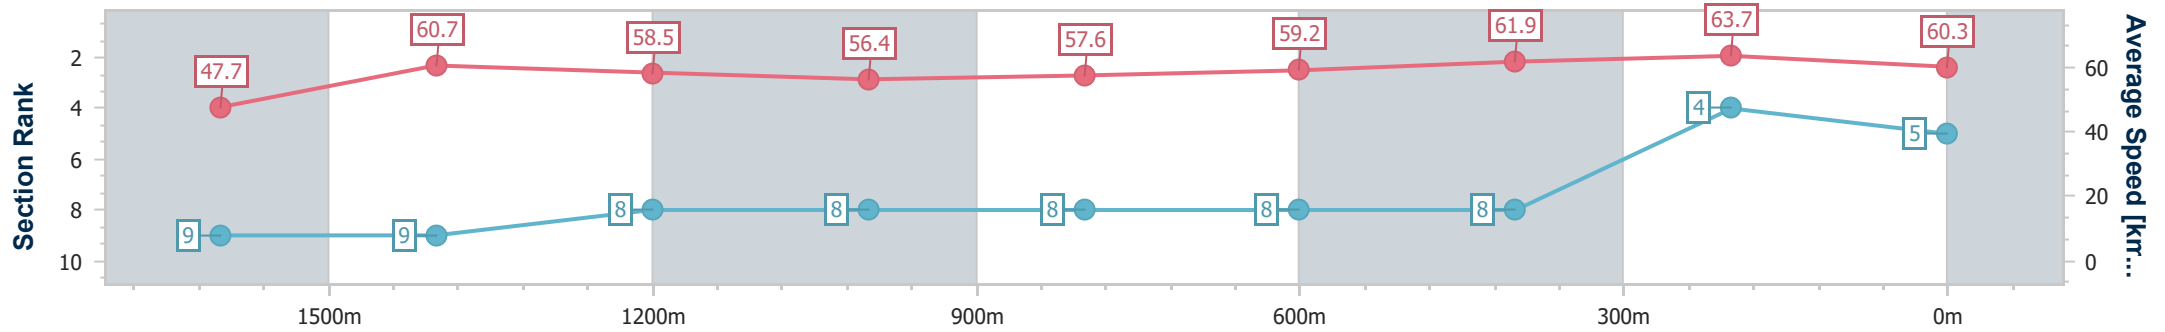

- [] Ranking at each section and finish
- .-.- No data available at this section
- NA No data available

Horse/Jockey Name	Tavi Pin
Final Rank	5
Fastest Section Time (Section)	0:11.31 (400m)
Top Speed [km/h] (Section)	64.5 (400m)
Race State	Finished

Sunshine Coast QLD Professional
Race 3: SECURE ACCESS PTY LTD BENCHMARK 58 Handicap - 1800m

12 February 2023 - 13:35

Track Rating: Good 4, Weather: Fine, Rail Position: +5m Entire

Section	Overall	1600m	1400m	1200m	1000m	800m	600m	400m	200m			
Section Times	1:52.33 [5] (0:15.19)	1:37.14 [9] (0:11.93)	1:25.21 [9] (0:12.38)	1:12.83 [8] (0:12.79)	1:00.04 [8] (0:12.58)	0:47.46 [8] (0:12.33)	0:35.13 [8] (0:11.86)	0:23.27 [8] (0:11.31)	0:11.96 [4] (0:11.96)			
Average Speed [km/h]	47.7	60.7	58.5	56.4	57.6	59.2	61.9	63.7	60.3			
Top Speed [km/h]	60.5	62.2	59.3	57.2	58.7	60.1	64.2	64.5	62.4			
Avg. Dist. to Rail [m]	5.8	1.8	2.2	2.5	2.4	2.4	3.4	7.2	7.7			
Avg. Stride Freq. [Hz]	2.1	2.3	2.2	2.1	2.1	2.2	2.2	2.3	2.2			
Avg. Stride Length [m]	6.2	7.5	7.4	7.3	7.5	7.5	7.7	7.7	7.5			