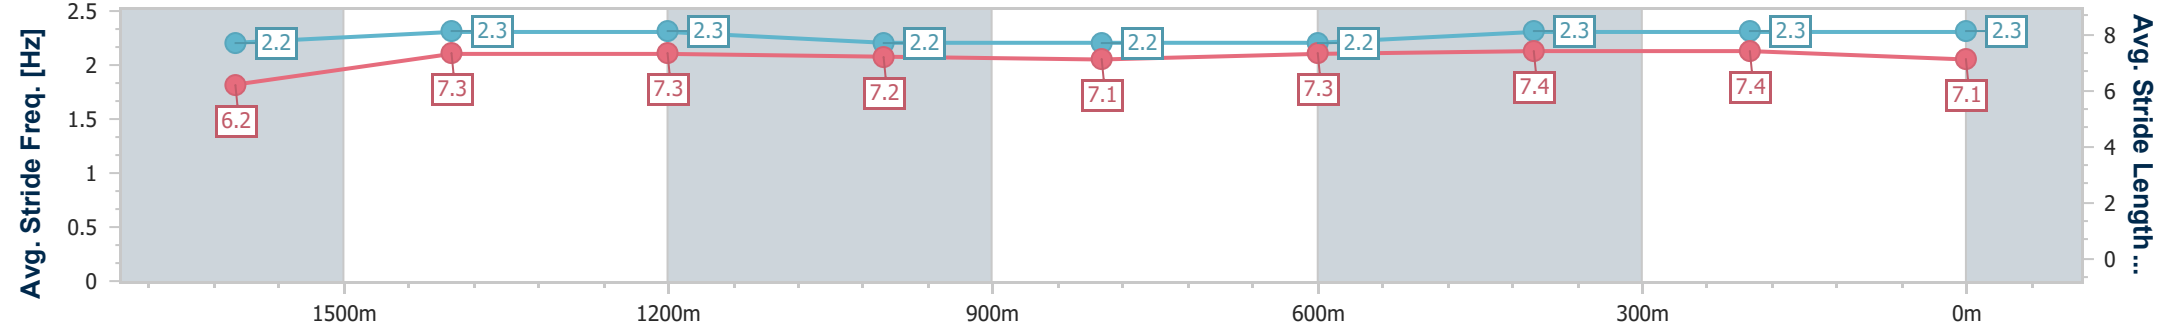

Sunshine Coast QLD Professional
 Race 3: SECURE ACCESS PTY LTD BENCHMARK 58 Handicap - 1800m

12 February 2023 - 13:35

Track Rating: Good 4, Weather: Fine, Rail Position: +5m Entire

Section	Overall	1600m	1400m	1200m	1000m	800m	600m	400m	200m				
Section Times	1:52.57 [6] (0:14.55)	1:38.02 [2] (0:12.12)	1:25.90 [3] (0:12.36)	1:13.54 [3] (0:12.65)	1:00.89 [3] (0:12.62)	0:48.27 [3] (0:12.47)	0:35.80 [3] (0:11.92)	0:23.88 [3] (0:11.63)	0:12.25 [3] (0:12.25)				
Average Speed [km/h]	49.8	60.0	58.6	57.2	57.4	58.5	61.0	61.9	58.8				
Top Speed [km/h]	60.2	60.9	60.5	57.9	58.6	60.2	61.6	63.0	61.4				
Avg. Dist. to Rail [m]	3.0	3.2	3.4	3.3	3.0	1.9	1.5	3.8	4.5				
Avg. Stride Freq. [Hz]	2.1	2.2	2.2	2.2	2.2	2.2	2.2	2.3	2.2				
Avg. Stride Length [m]	6.4	7.4	7.4	7.3	7.2	7.2	7.5	7.5	7.4				

- [] Ranking at each section and finish
- .-.- No data available at this section
- NA No data available

Horse/Jockey Name	General Wolffe
Final Rank	7
Fastest Section Time (Section)	0:11.58 (400m)
Top Speed [km/h] (Section)	63.5 (400m)
Race State	Finished

Sunshine Coast QLD Professional
 Race 3: SECURE ACCESS PTY LTD BENCHMARK 58 Handicap
 - 1800m

12 February 2023 - 13:35

Track Rating: Good 4, Weather: Fine, Rail Position: +5m Entire

Section	Overall	1600m	1400m	1200m	1000m	800m	600m	400m	200m				
Section Times	1:52.79 [7] (0:14.76)	1:38.03 [4] (0:12.02)	1:26.01 [5] (0:12.35)	1:13.66 [5] (0:12.56)	1:01.10 [4] (0:12.78)	0:48.32 [4] (0:12.47)	0:35.85 [6] (0:11.99)	0:23.86 [7] (0:11.58)	0:12.28 [6]				
Average Speed [km/h]	49.2	60.7	58.8	57.4	57.0	58.6	60.9	62.2	58.6				
Top Speed [km/h]	60.4	62.0	60.0	58.9	58.1	60.3	62.0	63.5	61.6				
Avg. Dist. to Rail [m]	5.7	3.7	3.8	4.2	3.8	2.4	2.4	5.3	5.5				
Avg. Stride Freq. [Hz]	2.2	2.3	2.3	2.2	2.2	2.2	2.3	2.3	2.3				
Avg. Stride Length [m]	6.2	7.3	7.3	7.2	7.1	7.3	7.4	7.4	7.1				