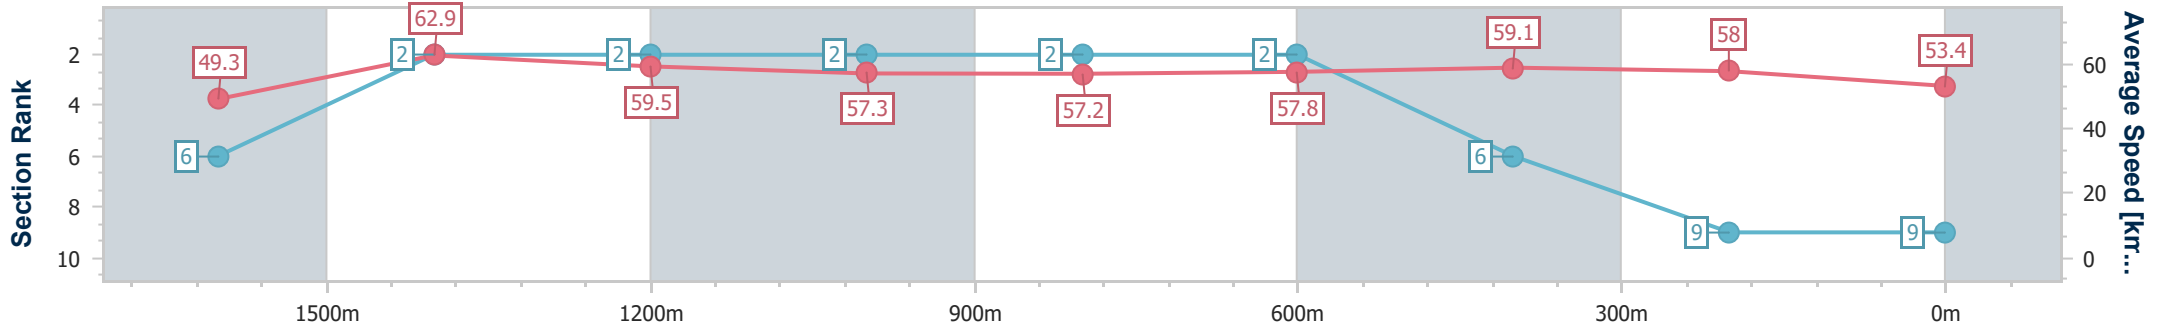

Sunshine Coast QLD Professional
Race 3: SECURE ACCESS PTY LTD BENCHMARK 58 Handicap - 1800m

12 February 2023 - 13:35

Track Rating: Good 4, Weather: Fine, Rail Position: +5m Entire

Section	Overall	1600m	1400m	1200m	1000m	800m	600m	400m	200m
Section Times	1:54.08 [8] (0:14.83)	1:39.25 [7] (0:12.16)	1:27.09 [8] (0:12.35)	1:14.74 [7] (0:12.75)	1:01.99 [7] (0:12.58)	0:49.41 [7] (0:12.25)	0:37.16 [5] (0:11.96)	0:25.20 [5] (0:11.87)	0:13.33 [8] (0:13.33)
Average Speed [km/h]	48.8	59.5	58.6	56.7	57.6	59.1	60.5	60.8	53.9
Top Speed [km/h]	59.1	61.6	60.2	57.5	58.4	61.3	61.8	62.0	58.9
Avg. Dist. to Rail [m]	3.6	2.1	2.3	2.6	2.1	1.1	1.0	1.7	1.9
Avg. Stride Freq. [Hz]	2.2	2.3	2.3	2.2	2.3	2.3	2.4	2.4	2.3
Avg. Stride Length [m]	6.0	6.8	6.7	6.8	6.8	7.0	7.0	7.1	6.7

- [] Ranking at each section and finish
- .-.- No data available at this section
- NA No data available

Horse/Jockey Name	The Houseman
Final Rank	9
Fastest Section Time (Section)	0:11.64 (1600m)
Top Speed [km/h] (Section)	63.7 (1600m)
Race State	Finished

Sunshine Coast QLD Professional
 Race 3: SECURE ACCESS PTY LTD BENCHMARK 58 Handicap - 1800m

12 February 2023 - 13:35

Track Rating: Good 4, Weather: Fine, Rail Position: +5m Entire

Section	Overall	1600m	1400m	1200m	1000m	800m	600m	400m	200m
Section Times	1:54.74 [9] (0:14.80)	1:39.94 [6] (0:11.64)	1:28.30 [2] (0:12.21)	1:16.09 [2] (0:12.58)	1:03.51 [2] (0:12.71)	0:50.80 [2] (0:12.60)	0:38.20 [2] (0:12.30)	0:25.90 [6] (0:12.43)	0:13.47 [9] (0:13.47)
Average Speed [km/h]	49.3	62.9	59.5	57.3	57.2	57.8	59.1	58.0	53.4
Top Speed [km/h]	61.7	63.7	62.5	57.9	57.4	58.4	59.4	58.9	57.3
Avg. Dist. to Rail [m]	7.5	5.6	4.0	3.3	3.0	2.1	1.4	2.3	2.1
Avg. Stride Freq. [Hz]	2.1	2.3	2.2	2.2	2.2	2.2	2.2	2.2	2.1
Avg. Stride Length [m]	6.2	7.4	7.3	7.2	7.1	7.1	7.3	7.3	7.1