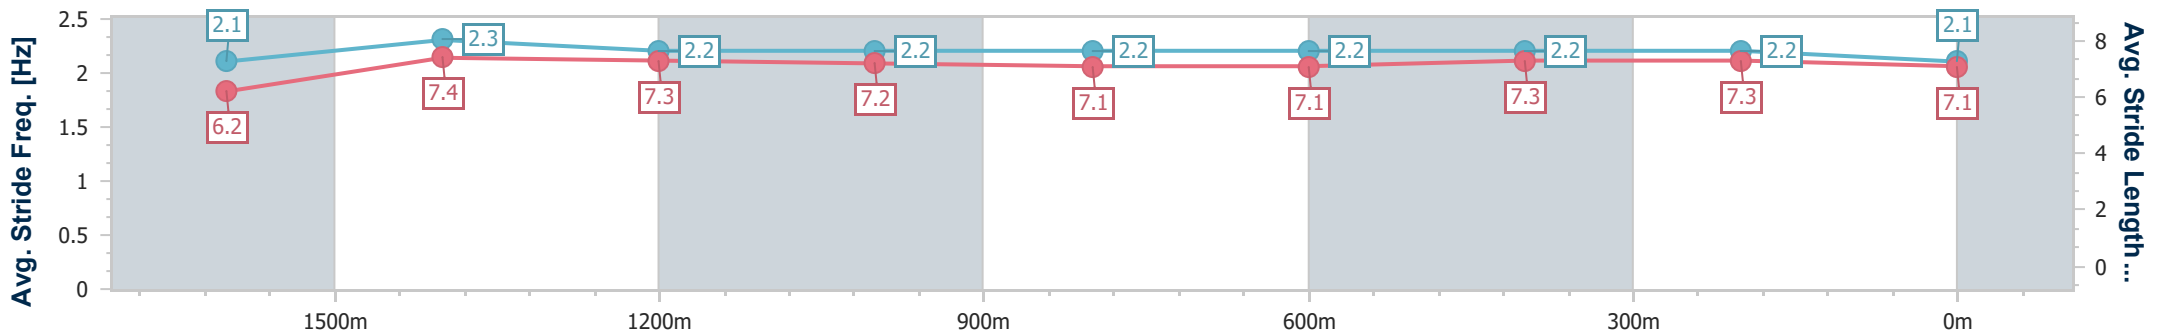

Sunshine Coast QLD Professional
Race 3: SECURE ACCESS PTY LTD BENCHMARK 58 Handicap - 1800m

12 February 2023 - 13:35

Track Rating: Good 4, Weather: Fine, Rail Position: +5m Entire

Section	Overall	1600m	1400m	1200m	1000m	800m	600m	400m	200m
Section Times	1:54.08 [8] (0:14.83)	1:39.25 [7] (0:12.16)	1:27.09 [8] (0:12.35)	1:14.74 [7] (0:12.75)	1:01.99 [7] (0:12.58)	0:49.41 [7] (0:12.25)	0:37.16 [5] (0:11.96)	0:25.20 [5] (0:11.87)	0:13.33 [8] (0:13.33)
Average Speed [km/h]	48.8	59.5	58.6	56.7	57.6	59.1	60.5	60.8	53.9
Top Speed [km/h]	59.1	61.6	60.2	57.5	58.4	61.3	61.8	62.0	58.9
Avg. Dist. to Rail [m]	3.6	2.1	2.3	2.6	2.1	1.1	1.0	1.7	1.9
Avg. Stride Freq. [Hz]	2.2	2.3	2.3	2.2	2.3	2.3	2.4	2.4	2.3
Avg. Stride Length [m]	6.0	6.8	6.7	6.8	6.8	7.0	7.0	7.1	6.7

- [] Ranking at each section and finish
- .-.- No data available at this section
- NA No data available

Horse/Jockey Name	The Houseman
Final Rank	9
Fastest Section Time (Section)	0:11.64 (1600m)
Top Speed [km/h] (Section)	63.7 (1600m)
Race State	Finished

Sunshine Coast QLD Professional
 Race 3: SECURE ACCESS PTY LTD BENCHMARK 58 Handicap - 1800m

12 February 2023 - 13:35

Track Rating: Good 4, Weather: Fine, Rail Position: +5m Entire

Section	Overall	1600m	1400m	1200m	1000m	800m	600m	400m	200m
Section Times	1:54.74 [9] (0:14.80)	1:39.94 [6] (0:11.64)	1:28.30 [2] (0:12.21)	1:16.09 [2] (0:12.58)	1:03.51 [2] (0:12.71)	0:50.80 [2] (0:12.60)	0:38.20 [2] (0:12.30)	0:25.90 [6] (0:12.43)	0:13.47 [9] (0:13.47)
Average Speed [km/h]	49.3	62.9	59.5	57.3	57.2	57.8	59.1	58.0	53.4
Top Speed [km/h]	61.7	63.7	62.5	57.9	57.4	58.4	59.4	58.9	57.3
Avg. Dist. to Rail [m]	7.5	5.6	4.0	3.3	3.0	2.1	1.4	2.3	2.1
Avg. Stride Freq. [Hz]	2.1	2.3	2.2	2.2	2.2	2.2	2.2	2.2	2.1
Avg. Stride Length [m]	6.2	7.4	7.3	7.2	7.1	7.1	7.3	7.3	7.1

- [] Ranking at each section and finish
- .-.- No data available at this section
- NA No data available