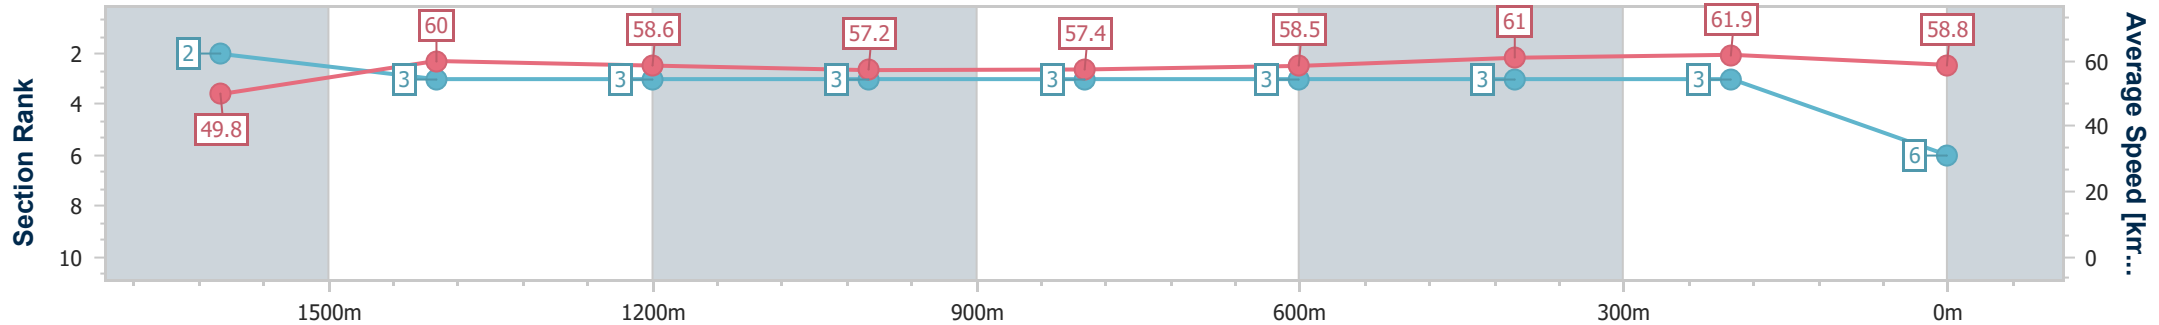

- [] Ranking at each section and finish
- .-.- No data available at this section
- NA No data available

Horse/Jockey Name	Bout
Final Rank	6
Fastest Section Time (Section)	0:11.63 (400m)
Top Speed [km/h] (Section)	63.0 (400m)
Race State	Finished

Sunshine Coast QLD Professional
 Race 3: SECURE ACCESS PTY LTD BENCHMARK 58 Handicap - 1800m

12 February 2023 - 13:35

Track Rating: Good 4, Weather: Fine, Rail Position: +5m Entire

Section	Overall	1600m	1400m	1200m	1000m	800m	600m	400m	200m				
Section Times	1:52.57 [6] (0:14.55)	1:38.02 [2] (0:12.12)	1:25.90 [3] (0:12.36)	1:13.54 [3] (0:12.65)	1:00.89 [3] (0:12.62)	0:48.27 [3] (0:12.47)	0:35.80 [3] (0:11.92)	0:23.88 [3] (0:11.63)	0:12.25 [3] (0:12.25)				
Average Speed [km/h]	49.8	60.0	58.6	57.2	57.4	58.5	61.0	61.9	58.8				
Top Speed [km/h]	60.2	60.9	60.5	57.9	58.6	60.2	61.6	63.0	61.4				
Avg. Dist. to Rail [m]	3.0	3.2	3.4	3.3	3.0	1.9	1.5	3.8	4.5				
Avg. Stride Freq. [Hz]	2.1	2.2	2.2	2.2	2.2	2.2	2.2	2.3	2.2				
Avg. Stride Length [m]	6.4	7.4	7.4	7.3	7.2	7.2	7.5	7.5	7.4				