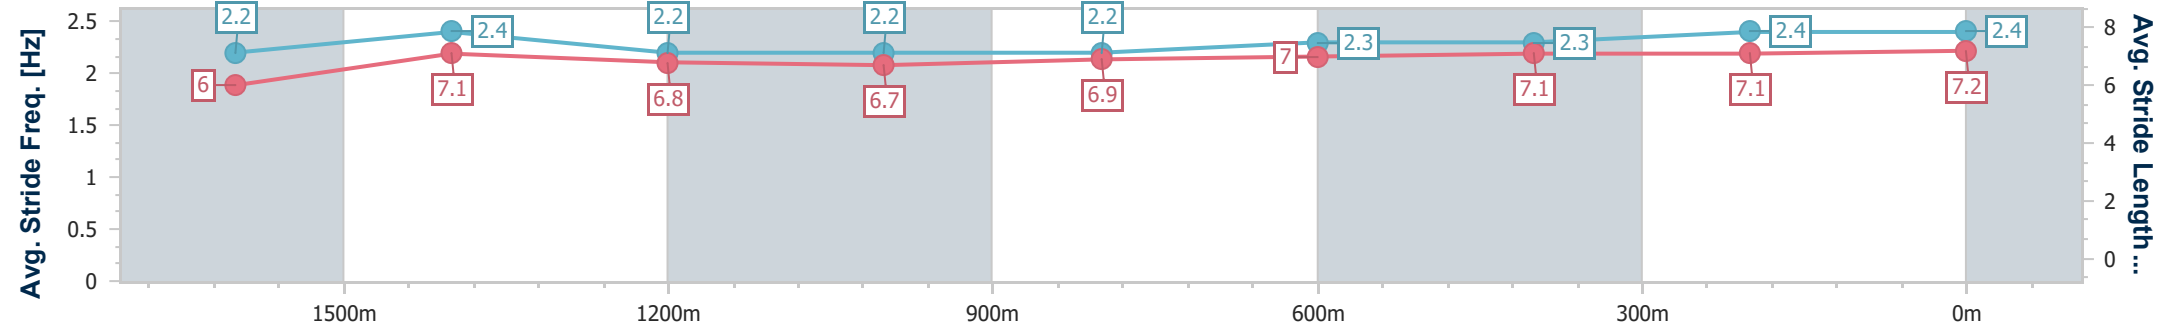

- [] Ranking at each section and finish
- .-.- No data available at this section
- NA No data available

Horse/Jockey Name	Firebox
Final Rank	4
Fastest Section Time (Section)	0:11.49 (400m)
Top Speed [km/h] (Section)	63.3 (400m)
Race State	Finished

Sunshine Coast QLD Professional
 Race 3: SECURE ACCESS PTY LTD BENCHMARK 58 Handicap - 1800m

12 February 2023 - 13:35

Track Rating: Good 4, Weather: Fine, Rail Position: +5m Entire

Section	Overall	1600m	1400m	1200m	1000m	800m	600m	400m	200m
Section Times	1:52.29 [4] (0:15.02)	1:37.27 [8] (0:11.95)	1:25.32 [7] (0:12.70)	1:12.62 [9] (0:12.74)	0:59.88 [9] (0:12.54)	0:47.34 [9] (0:12.21)	0:35.13 [9] (0:11.84)	0:23.29 [9] (0:11.49)	0:11.80 [7] (0:11.80)
Average Speed [km/h]	48.9	61.1	57.3	56.6	57.8	59.5	61.1	62.6	61.0
Top Speed [km/h]	58.9	62.4	60.8	57.3	59.2	60.5	61.9	63.3	62.5
Avg. Dist. to Rail [m]	8.4	4.2	4.5	2.3	2.2	1.7	0.6	1.3	1.8
Avg. Stride Freq. [Hz]	2.2	2.4	2.2	2.2	2.2	2.3	2.3	2.4	2.4
Avg. Stride Length [m]	6.0	7.1	6.8	6.7	6.9	7.0	7.1	7.1	7.2