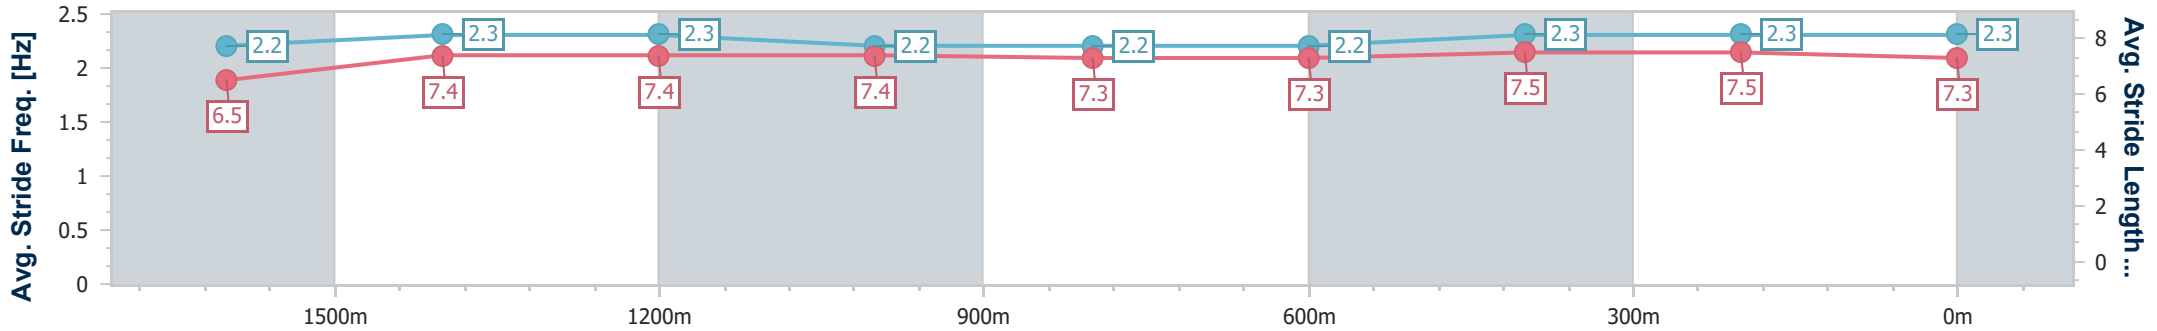

Horse/Jockey Name	Moenave
Final Rank	2
Fastest Section Time (Section)	0:11.72 (400m)
Top Speed [km/h] (Section)	62.4 (400m)
Race State	Finished

Sunshine Coast QLD Professional
Race 3: SECURE ACCESS PTY LTD BENCHMARK 58 Handicap
- 1800m

12 February 2023 - 13:35

Track Rating: Good 4, Weather: Fine, Rail Position: +5m Entire

Section	Overall	1600m	1400m	1200m	1000m	800m	600m	400m	200m				
Section Times	1:52.00 [2] (0:14.31)	1:37.69 [1] (0:12.12)	1:25.57 [1] (0:12.06)	1:13.51 [1] (0:12.46)	1:01.05 [1] (0:12.52)	0:48.53 [1] (0:12.68)	0:35.85 [1] (0:11.89)	0:23.96 [1] (0:11.72)	0:12.24 [1] (0:12.24)				
Average Speed [km/h]	50.7	59.8	60.1	57.9	57.9	57.2	60.7	61.4	58.8				
Top Speed [km/h]	61.2	61.1	62.2	58.8	58.8	58.5	62.3	62.4	60.8				
Avg. Dist. to Rail [m]	4.2	2.2	2.4	2.3	2.0	1.4	0.5	0.5	0.7				
Avg. Stride Freq. [Hz]	2.2	2.3	2.3	2.2	2.2	2.2	2.3	2.3	2.3				
Avg. Stride Length [m]	6.5	7.4	7.4	7.4	7.3	7.3	7.5	7.5	7.3				

- [ ] Ranking at each section and finish
- -.-.- No data available at this section
- NA No data available