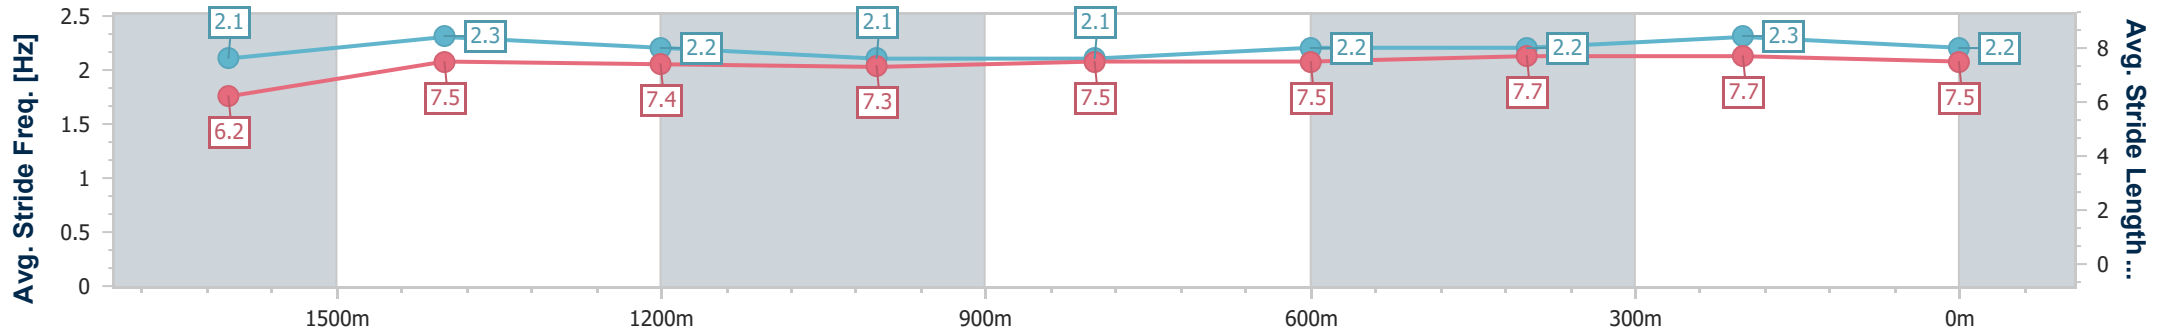

- [] Ranking at each section and finish
- .-.- No data available at this section
- NA No data available

Horse/Jockey Name	Tavi Pin
Final Rank	5
Fastest Section Time (Section)	0:11.31 (400m)
Top Speed [km/h] (Section)	64.5 (400m)
Race State	Finished

Sunshine Coast QLD Professional
Race 3: SECURE ACCESS PTY LTD BENCHMARK 58 Handicap - 1800m

12 February 2023 - 13:35

Track Rating: Good 4, Weather: Fine, Rail Position: +5m Entire

Section	Overall	1600m	1400m	1200m	1000m	800m	600m	400m	200m			
Section Times	1:52.33 [5] (0:15.19)	1:37.14 [9] (0:11.93)	1:25.21 [9] (0:12.38)	1:12.83 [8] (0:12.79)	1:00.04 [8] (0:12.58)	0:47.46 [8] (0:12.33)	0:35.13 [8] (0:11.86)	0:23.27 [8] (0:11.31)	0:11.96 [4] (0:11.96)			
Average Speed [km/h]	47.7	60.7	58.5	56.4	57.6	59.2	61.9	63.7	60.3			
Top Speed [km/h]	60.5	62.2	59.3	57.2	58.7	60.1	64.2	64.5	62.4			
Avg. Dist. to Rail [m]	5.8	1.8	2.2	2.5	2.4	2.4	3.4	7.2	7.7			
Avg. Stride Freq. [Hz]	2.1	2.3	2.2	2.1	2.1	2.2	2.2	2.3	2.2			
Avg. Stride Length [m]	6.2	7.5	7.4	7.3	7.5	7.5	7.7	7.7	7.5			