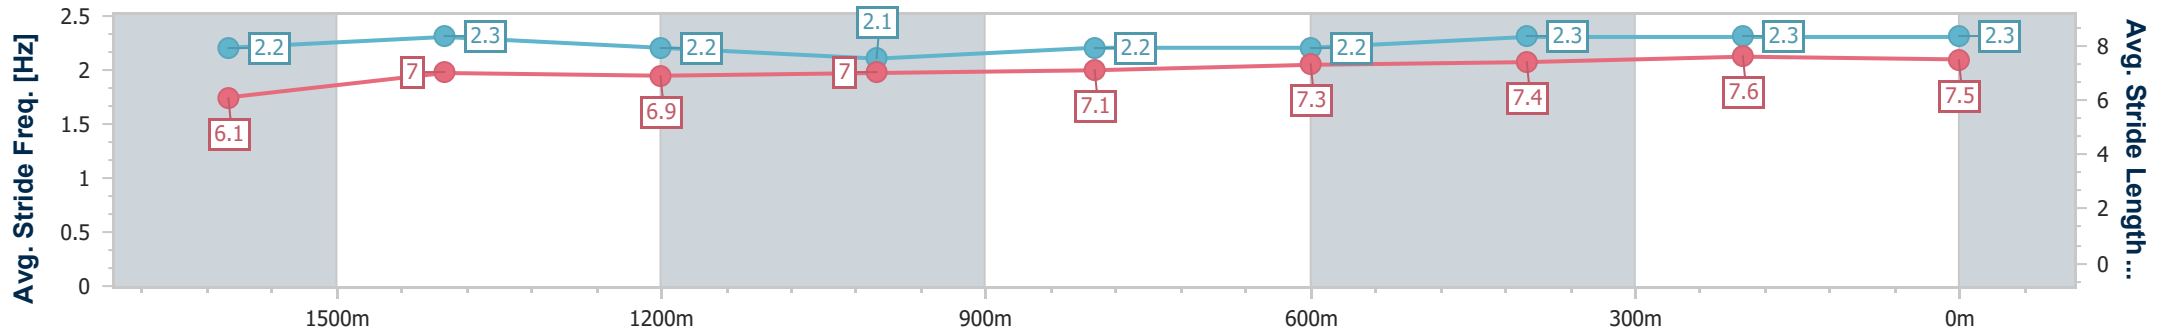

Horse/Jockey Name	Alpha Jane
Final Rank	3
Fastest Section Time (Section)	0:11.59 (400m)
Top Speed [km/h] (Section)	62.8 (400m)
Race State	Finished

Sunshine Coast QLD Professional
Race 3: SECURE ACCESS PTY LTD BENCHMARK 58 Handicap - 1800m

12 February 2023 - 13:35

Track Rating: Good 4, Weather: Fine, Rail Position: +5m Entire

Section	Overall	1600m	1400m	1200m	1000m	800m	600m	400m	200m
Section Times	1:52.24 [3] (0:14.79)	1:37.45 [5] (0:12.05)	1:25.40 [6] (0:12.33)	1:13.07 [6] (0:12.73)	1:00.34 [6] (0:12.67)	0:47.67 [6] (0:12.41)	0:35.26 [7] (0:11.88)	0:23.38 [4] (0:11.59)	0:11.79 [5] (0:11.79)
Average Speed [km/h]	49.0	60.3	58.9	56.8	57.3	58.7	61.1	62.2	61.0
Top Speed [km/h]	60.2	61.4	60.1	57.9	58.1	61.2	61.8	62.8	62.3
Avg. Dist. to Rail [m]	4.6	2.8	3.3	3.4	3.1	2.1	1.5	2.6	3.2
Avg. Stride Freq. [Hz]	2.2	2.3	2.2	2.1	2.2	2.2	2.3	2.3	2.3
Avg. Stride Length [m]	6.1	7.0	6.9	7.0	7.1	7.3	7.4	7.6	7.5

- [ ] Ranking at each section and finish
- -.-.- No data available at this section
- NA No data available