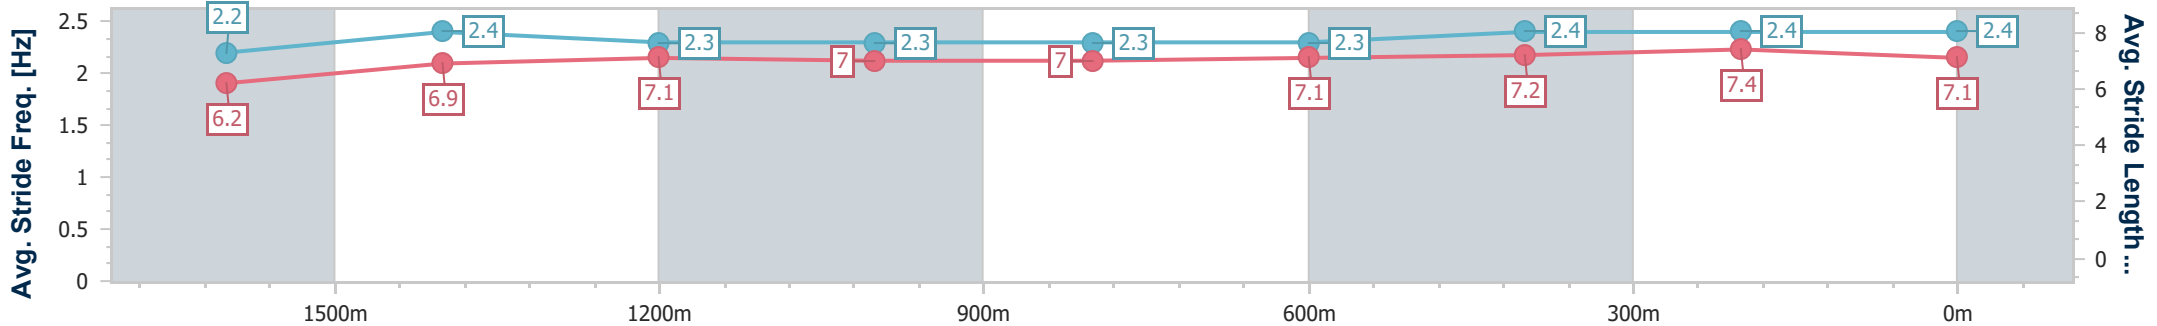

Horse/Jockey Name	Dauvenay
Final Rank	1
Fastest Section Time (Section)	0:11.27 (400m)
Top Speed [km/h] (Section)	65.0 (400m)
Race State	Finished

Sunshine Coast QLD Professional
Race 3: SECURE ACCESS PTY LTD BENCHMARK 58 Handicap - 1800m

12 February 2023 - 13:35

Track Rating: Good 4, Weather: Fine, Rail Position: +5m Entire

Section	Overall	1600m	1400m	1200m	1000m	800m	600m	400m	200m
Section Times	1:51.74 [1] (0:14.57)	1:37.17 [3] (0:12.13)	1:25.04 [4] (0:12.37)	1:12.67 [4] (0:12.67)	1:00.00 [5] (0:12.69)	0:47.31 [5] (0:12.27)	0:35.04 [4] (0:11.78)	0:23.26 [2] (0:11.27)	0:11.99 [2] (0:11.99)
Average Speed [km/h]	49.5	59.8	58.5	57.0	57.2	58.7	61.1	63.9	60.0
Top Speed [km/h]	59.1	60.8	59.7	57.5	58.0	61.1	62.5	65.0	63.5
Avg. Dist. to Rail [m]	1.7	2.5	2.8	3.0	2.5	0.5	0.8	2.9	3.8
Avg. Stride Freq. [Hz]	2.2	2.4	2.3	2.3	2.3	2.3	2.4	2.4	2.4
Avg. Stride Length [m]	6.2	6.9	7.1	7.0	7.0	7.1	7.2	7.4	7.1

- [ ] Ranking at each section and finish
- -.-.- No data available at this section
- NA No data available