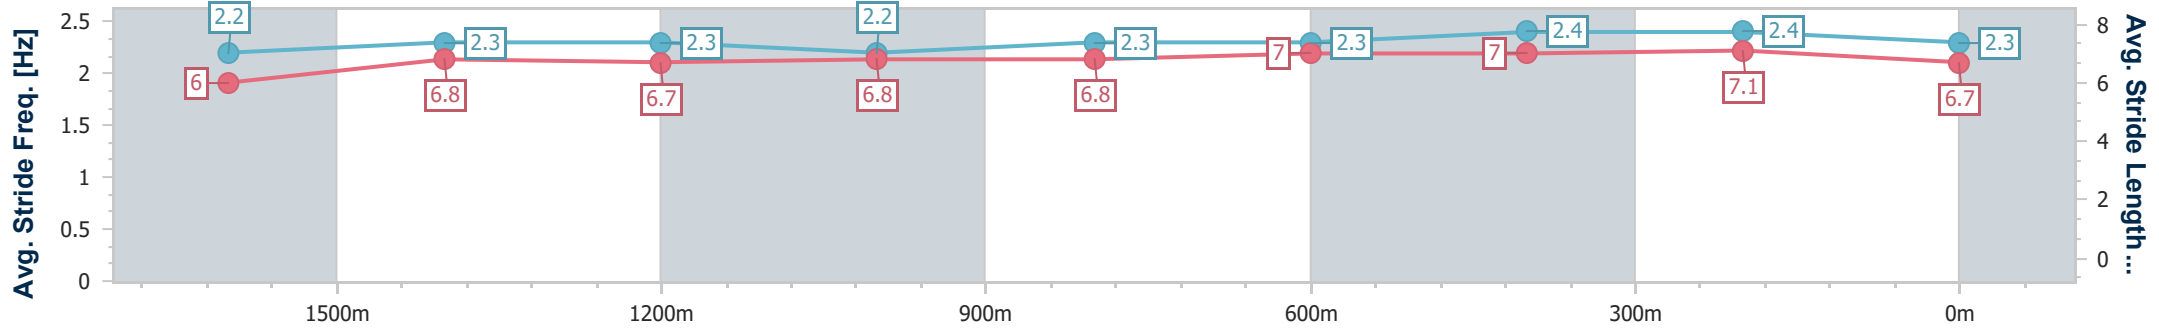

Sunshine Coast QLD Professional
 Race 3: SECURE ACCESS PTY LTD BENCHMARK 58 Handicap
 - 1800m

12 February 2023 - 13:35

Track Rating: Good 4, Weather: Fine, Rail Position: +5m Entire

Section	Overall	1600m	1400m	1200m	1000m	800m	600m	400m	200m				
Section Times	1:52.79 [7] (0:14.76)	1:38.03 [4] (0:12.02)	1:26.01 [5] (0:12.35)	1:13.66 [5] (0:12.56)	1:01.10 [4] (0:12.78)	0:48.32 [4] (0:12.47)	0:35.85 [6] (0:11.99)	0:23.86 [7] (0:11.58)	0:12.28 [6]				
Average Speed [km/h]	49.2	60.7	58.8	57.4	57.0	58.6	60.9	62.2	58.6				
Top Speed [km/h]	60.4	62.0	60.0	58.9	58.1	60.3	62.0	63.5	61.6				
Avg. Dist. to Rail [m]	5.7	3.7	3.8	4.2	3.8	2.4	2.4	5.3	5.5				
Avg. Stride Freq. [Hz]	2.2	2.3	2.3	2.2	2.2	2.2	2.3	2.3	2.3				
Avg. Stride Length [m]	6.2	7.3	7.3	7.2	7.1	7.3	7.4	7.4	7.1				

- [] Ranking at each section and finish
- .-.- No data available at this section
- NA No data available

Horse/Jockey Name	Kinkuna
Final Rank	8
Fastest Section Time (Section)	0:11.87 (400m)
Top Speed [km/h] (Section)	62.0 (400m)
Race State	Finished

Sunshine Coast QLD Professional
Race 3: SECURE ACCESS PTY LTD BENCHMARK 58 Handicap - 1800m

12 February 2023 - 13:35

Track Rating: Good 4, Weather: Fine, Rail Position: +5m Entire

Section	Overall	1600m	1400m	1200m	1000m	800m	600m	400m	200m
Section Times	1:54.08 [8] (0:14.83)	1:39.25 [7] (0:12.16)	1:27.09 [8] (0:12.35)	1:14.74 [7] (0:12.75)	1:01.99 [7] (0:12.58)	0:49.41 [7] (0:12.25)	0:37.16 [5] (0:11.96)	0:25.20 [5] (0:11.87)	0:13.33 [8] (0:13.33)
Average Speed [km/h]	48.8	59.5	58.6	56.7	57.6	59.1	60.5	60.8	53.9
Top Speed [km/h]	59.1	61.6	60.2	57.5	58.4	61.3	61.8	62.0	58.9
Avg. Dist. to Rail [m]	3.6	2.1	2.3	2.6	2.1	1.1	1.0	1.7	1.9
Avg. Stride Freq. [Hz]	2.2	2.3	2.3	2.2	2.3	2.3	2.4	2.4	2.3
Avg. Stride Length [m]	6.0	6.8	6.7	6.8	6.8	7.0	7.0	7.1	6.7