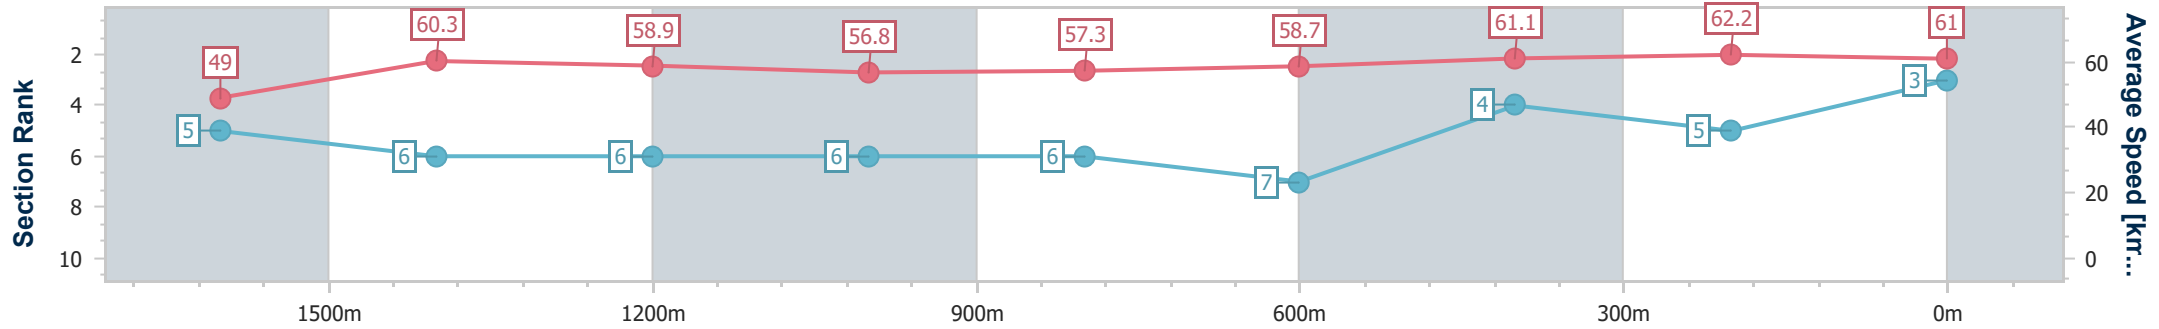

Horse/Jockey Name	Alpha Jane
Final Rank	3
Fastest Section Time (Section)	0:11.59 (400m)
Top Speed [km/h] (Section)	62.8 (400m)
Race State	Finished

Sunshine Coast QLD Professional
Race 3: SECURE ACCESS PTY LTD BENCHMARK 58 Handicap - 1800m

12 February 2023 - 13:35

Track Rating: Good 4, Weather: Fine, Rail Position: +5m Entire

Section	Overall	1600m	1400m	1200m	1000m	800m	600m	400m	200m
Section Times	1:52.24 [3] (0:14.79)	1:37.45 [5] (0:12.05)	1:25.40 [6] (0:12.33)	1:13.07 [6] (0:12.73)	1:00.34 [6] (0:12.67)	0:47.67 [6] (0:12.41)	0:35.26 [7] (0:11.88)	0:23.38 [4] (0:11.59)	0:11.79 [5] (0:11.79)
Average Speed [km/h]	49.0	60.3	58.9	56.8	57.3	58.7	61.1	62.2	61.0
Top Speed [km/h]	60.2	61.4	60.1	57.9	58.1	61.2	61.8	62.8	62.3
Avg. Dist. to Rail [m]	4.6	2.8	3.3	3.4	3.1	2.1	1.5	2.6	3.2
Avg. Stride Freq. [Hz]	2.2	2.3	2.2	2.1	2.2	2.2	2.3	2.3	2.3
Avg. Stride Length [m]	6.1	7.0	6.9	7.0	7.1	7.3	7.4	7.6	7.5

- [ ] Ranking at each section and finish
- -.-.- No data available at this section
- NA No data available