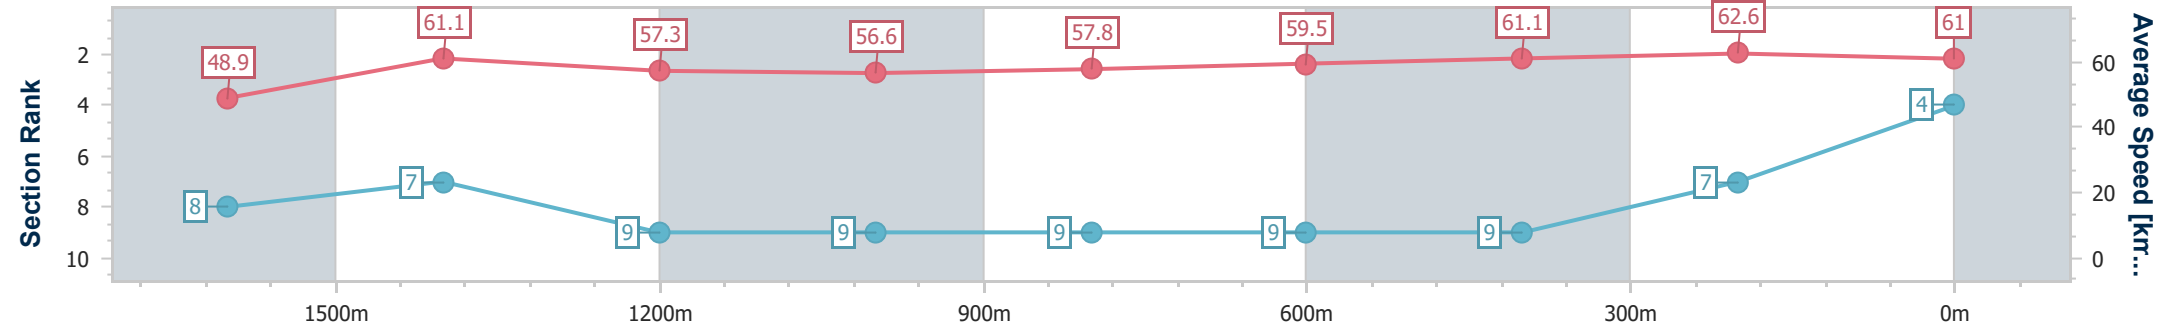

Sunshine Coast QLD Professional
 Race 3: SECURE ACCESS PTY LTD BENCHMARK 58 Handicap - 1800m

12 February 2023 - 13:35

Track Rating: Good 4, Weather: Fine, Rail Position: +5m Entire

Section	Overall	1600m	1400m	1200m	1000m	800m	600m	400m	200m
Section Times	1:52.29 [4] (0:15.02)	1:37.27 [8] (0:11.95)	1:25.32 [7] (0:12.70)	1:12.62 [9] (0:12.74)	0:59.88 [9] (0:12.54)	0:47.34 [9] (0:12.21)	0:35.13 [9] (0:11.84)	0:23.29 [9] (0:11.49)	0:11.80 [7] (0:11.80)
Average Speed [km/h]	48.9	61.1	57.3	56.6	57.8	59.5	61.1	62.6	61.0
Top Speed [km/h]	58.9	62.4	60.8	57.3	59.2	60.5	61.9	63.3	62.5
Avg. Dist. to Rail [m]	8.4	4.2	4.5	2.3	2.2	1.7	0.6	1.3	1.8
Avg. Stride Freq. [Hz]	2.2	2.4	2.2	2.2	2.2	2.3	2.3	2.4	2.4
Avg. Stride Length [m]	6.0	7.1	6.8	6.7	6.9	7.0	7.1	7.1	7.2