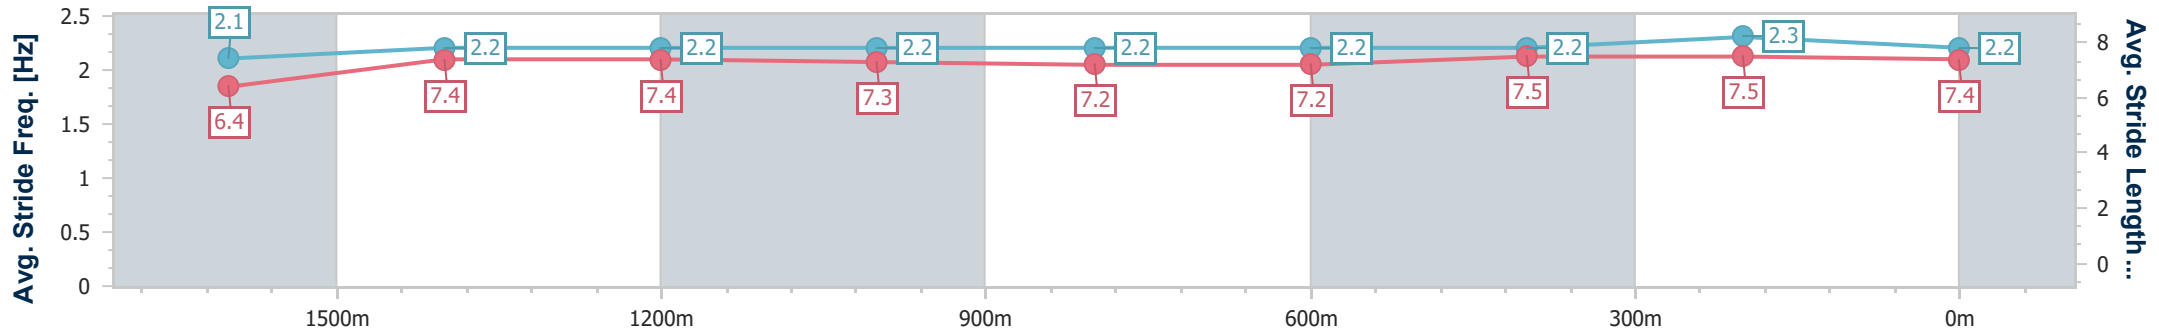

- [] Ranking at each section and finish
- .-.- No data available at this section
- NA No data available

Horse/Jockey Name	Bout
Final Rank	6
Fastest Section Time (Section)	0:11.63 (400m)
Top Speed [km/h] (Section)	63.0 (400m)
Race State	Finished

Sunshine Coast QLD Professional
 Race 3: SECURE ACCESS PTY LTD BENCHMARK 58 Handicap - 1800m

12 February 2023 - 13:35

Track Rating: Good 4, Weather: Fine, Rail Position: +5m Entire

Section	Overall	1600m	1400m	1200m	1000m	800m	600m	400m	200m				
Section Times	1:52.57 [6] (0:14.55)	1:38.02 [2] (0:12.12)	1:25.90 [3] (0:12.36)	1:13.54 [3] (0:12.65)	1:00.89 [3] (0:12.62)	0:48.27 [3] (0:12.47)	0:35.80 [3] (0:11.92)	0:23.88 [3] (0:11.63)	0:12.25 [3] (0:12.25)				
Average Speed [km/h]	49.8	60.0	58.6	57.2	57.4	58.5	61.0	61.9	58.8				
Top Speed [km/h]	60.2	60.9	60.5	57.9	58.6	60.2	61.6	63.0	61.4				
Avg. Dist. to Rail [m]	3.0	3.2	3.4	3.3	3.0	1.9	1.5	3.8	4.5				
Avg. Stride Freq. [Hz]	2.1	2.2	2.2	2.2	2.2	2.2	2.2	2.3	2.2				
Avg. Stride Length [m]	6.4	7.4	7.4	7.3	7.2	7.2	7.5	7.5	7.4				