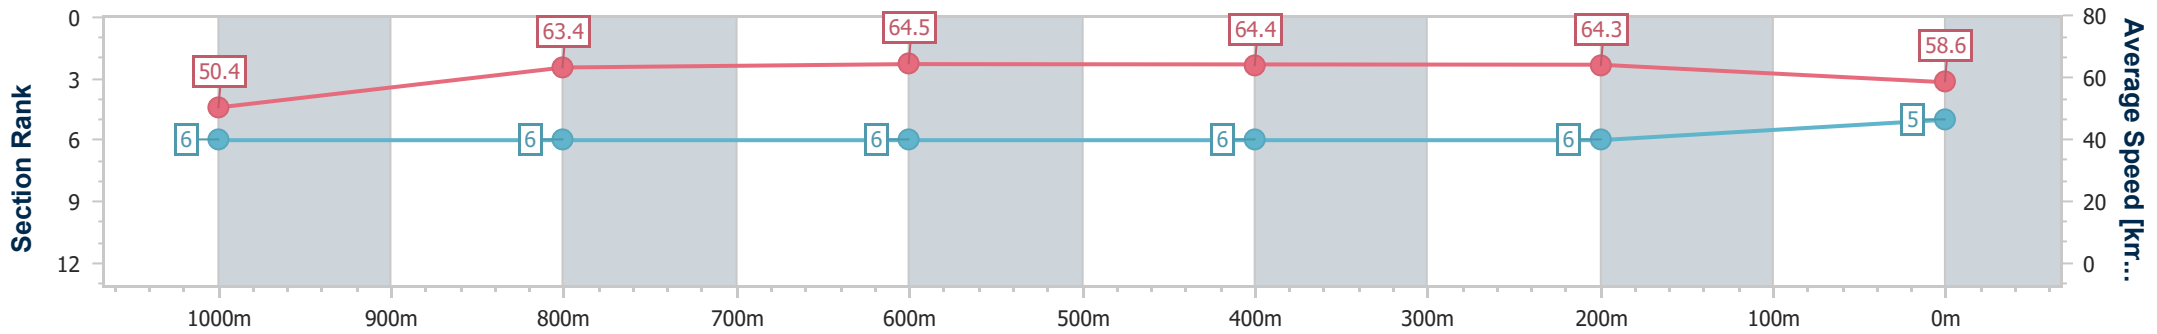

- [] Ranking at each section and finish
- .-.- No data available at this section
- NA No data available

Horse/Jockey Name	Mount Fuji
Final Rank	5
Fastest Section Time (Section)	0:11.20 (400m)
Top Speed [km/h] (Section)	65.8 (600m)
Race State	Finished

Sunshine Coast QLD Professional
Race 8: TAB BENCHMARK 68 Handicap - 1200m

12 February 2023 - 16:51

Track Rating: Good 4, Weather: Fine, Rail Position: +5m Entire

Section	Overall	1000m	800m	600m	400m	200m
Section Times	1:11.79 [5] (0:14.28)	0:57.51 [6] (0:11.44)	0:46.07 [6] (0:11.35)	0:34.72 [6] (0:11.25)	0:23.47 [6] (0:11.20)	0:12.27 [6] (0:12.27)
Average Speed [km/h]	50.4	63.4	64.5	64.4	64.3	58.6
Top Speed [km/h]	65.1	64.7	65.7	65.8	65.2	61.9
Avg. Dist. to Rail [m]	1.7	2.5	2.7	1.2	1.7	1.9
Avg. Stride Freq. [Hz]	2.2	2.4	2.4	2.4	2.4	2.4
Avg. Stride Length [m]	6.1	7.3	7.5	7.6	7.3	6.9