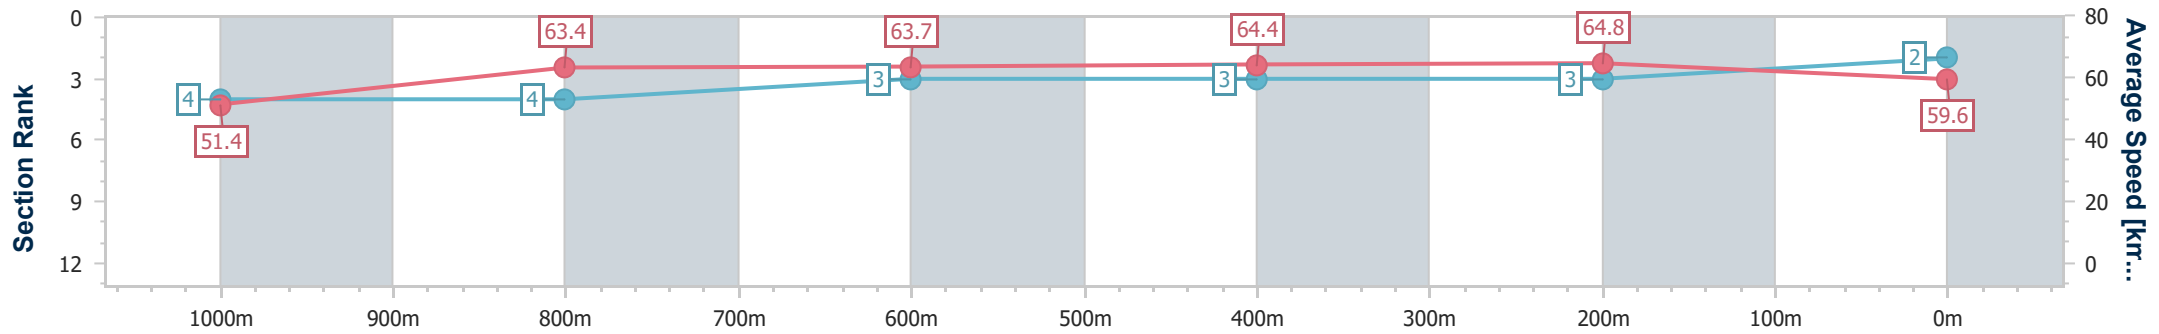

Horse/Jockey Name	Gentle Prince
Final Rank	2
Fastest Section Time (Section)	0:11.12 (400m)
Top Speed [km/h] (Section)	66.2 (800m)
Race State	Finished

Sunshine Coast QLD Professional
Race 8: TAB BENCHMARK 68 Handicap - 1200m

12 February 2023 - 16:51

Track Rating: Good 4, Weather: Fine, Rail Position: +5m Entire

Section	Overall	1000m	800m	600m	400m	200m
Section Times	1:11.16 [2] (0:14.00)	0:57.16 [4] (0:11.43)	0:45.73 [4] (0:11.37)	0:34.36 [3] (0:11.17)	0:23.19 [3] (0:11.12)	0:12.07 [3] (0:12.07)
Average Speed [km/h]	51.4	63.4	63.7	64.4	64.8	59.6
Top Speed [km/h]	62.9	64.0	66.2	66.0	65.9	63.4
Avg. Dist. to Rail [m]	2.7	2.2	1.1	0.5	2.3	4.0
Avg. Stride Freq. [Hz]	2.2	2.3	2.4	2.4	2.5	2.4
Avg. Stride Length [m]	6.3	7.3	7.4	7.3	7.3	7.0

- [ ] Ranking at each section and finish
- -.-.- No data available at this section
- NA No data available