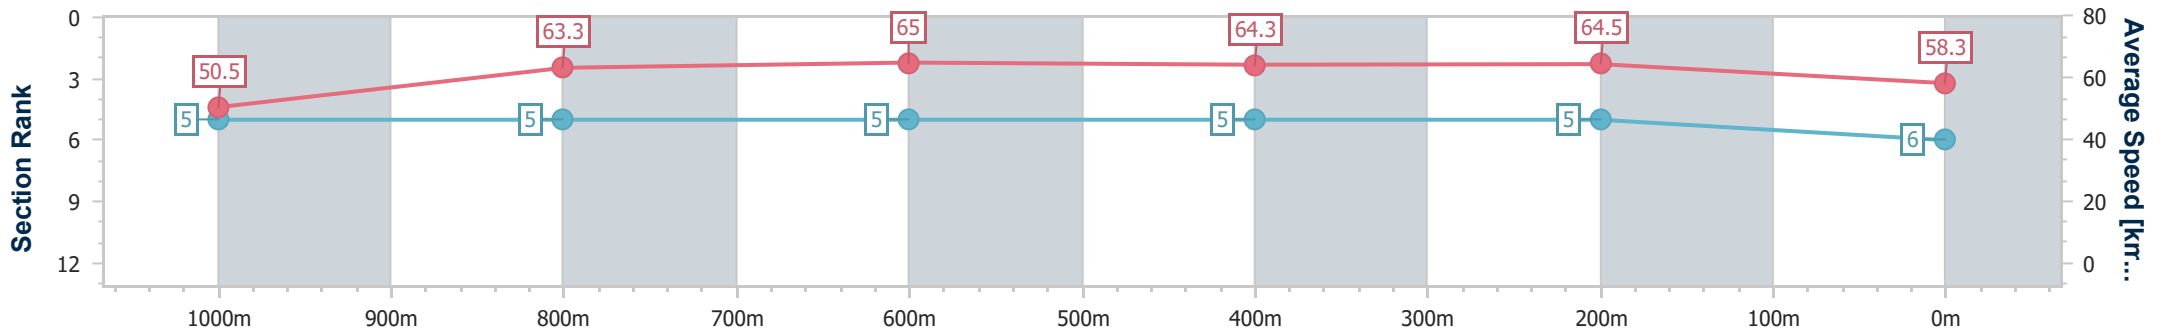

Sunshine Coast QLD Professional
Race 8: TAB BENCHMARK 68 Handicap - 1200m

12 February 2023 - 16:51

Track Rating: Good 4, Weather: Fine, Rail Position: +5m Entire

Section	Overall	1000m	800m	600m	400m	200m
Section Times	1:11.79 [5] (0:14.28)	0:57.51 [6] (0:11.44)	0:46.07 [6] (0:11.35)	0:34.72 [6] (0:11.25)	0:23.47 [6] (0:11.20)	0:12.27 [6] (0:12.27)
Average Speed [km/h]	50.4	63.4	64.5	64.4	64.3	58.6
Top Speed [km/h]	65.1	64.7	65.7	65.8	65.2	61.9
Avg. Dist. to Rail [m]	1.7	2.5	2.7	1.2	1.7	1.9
Avg. Stride Freq. [Hz]	2.2	2.4	2.4	2.4	2.4	2.4
Avg. Stride Length [m]	6.1	7.3	7.5	7.6	7.3	6.9

- [] Ranking at each section and finish
- .-.- No data available at this section
- NA No data available

Horse/Jockey Name	Beau Ideal
Final Rank	6
Fastest Section Time (Section)	0:11.18 (400m)
Top Speed [km/h] (Section)	65.7 (800m)
Race State	Finished

Sunshine Coast QLD Professional
Race 8: TAB BENCHMARK 68 Handicap - 1200m

12 February 2023 - 16:51

Track Rating: Good 4, Weather: Fine, Rail Position: +5m Entire

Section	Overall	1000m	800m	600m	400m	200m
Section Times	1:11.82 [6] (0:14.22)	0:57.60 [5] (0:11.46)	0:46.14 [5] (0:11.28)	0:34.86 [5] (0:11.32)	0:23.54 [5] (0:11.18)	0:12.36 [5] (0:12.36)
Average Speed [km/h]	50.5	63.3	65.0	64.3	64.5	58.3
Top Speed [km/h]	63.7	64.8	65.7	65.4	65.6	62.0
Avg. Dist. to Rail [m]	4.3	3.2	3.1	1.8	4.5	5.9
Avg. Stride Freq. [Hz]	2.2	2.3	2.4	2.3	2.3	2.2
Avg. Stride Length [m]	6.2	7.4	7.6	7.7	7.6	7.3