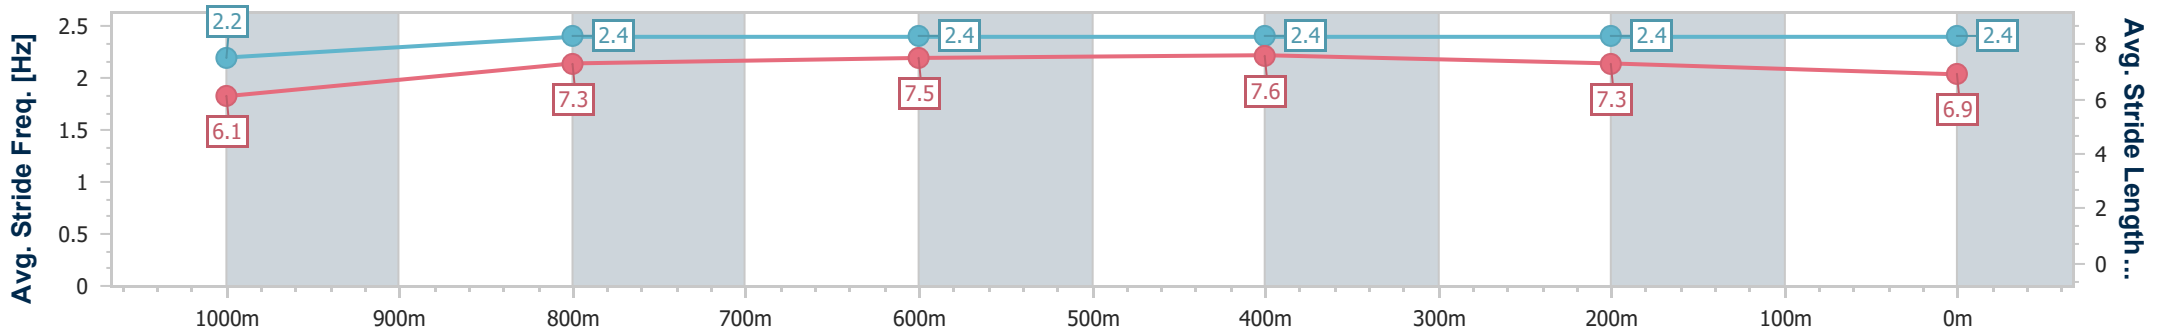

- [] Ranking at each section and finish
- .-.- No data available at this section
- NA No data available

Horse/Jockey Name	Mount Fuji
Final Rank	5
Fastest Section Time (Section)	0:11.20 (400m)
Top Speed [km/h] (Section)	65.8 (600m)
Race State	Finished

Sunshine Coast QLD Professional
Race 8: TAB BENCHMARK 68 Handicap - 1200m

12 February 2023 - 16:51

Track Rating: Good 4, Weather: Fine, Rail Position: +5m Entire

Section	Overall	1000m	800m	600m	400m	200m
Section Times	1:11.79 [5] (0:14.28)	0:57.51 [6] (0:11.44)	0:46.07 [6] (0:11.35)	0:34.72 [6] (0:11.25)	0:23.47 [6] (0:11.20)	0:12.27 [6] (0:12.27)
Average Speed [km/h]	50.4	63.4	64.5	64.4	64.3	58.6
Top Speed [km/h]	65.1	64.7	65.7	65.8	65.2	61.9
Avg. Dist. to Rail [m]	1.7	2.5	2.7	1.2	1.7	1.9
Avg. Stride Freq. [Hz]	2.2	2.4	2.4	2.4	2.4	2.4
Avg. Stride Length [m]	6.1	7.3	7.5	7.6	7.3	6.9