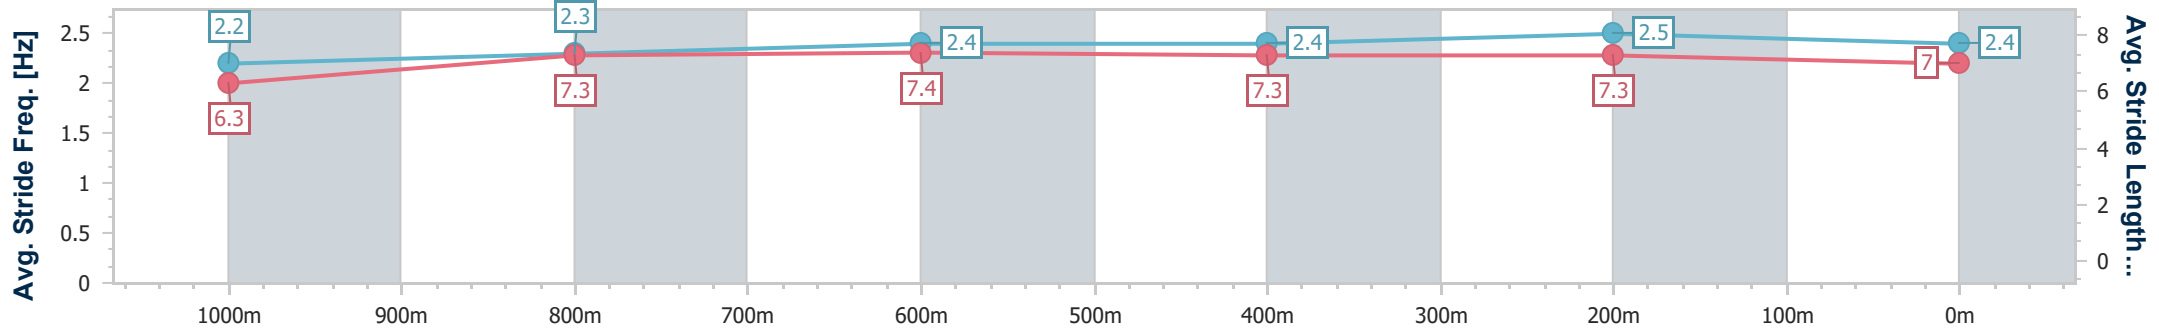

Sunshine Coast QLD Professional
Race 8: TAB BENCHMARK 68 Handicap - 1200m

12 February 2023 - 16:51

Track Rating: Good 4, Weather: Fine, Rail Position: +5m Entire

Section	Overall	1000m	800m	600m	400m	200m
Section Times	1:11.16 [2] (0:14.00)	0:57.16 [4] (0:11.43)	0:45.73 [4] (0:11.37)	0:34.36 [3] (0:11.17)	0:23.19 [3] (0:11.12)	0:12.07 [3] (0:12.07)
Average Speed [km/h]	51.4	63.4	63.7	64.4	64.8	59.6
Top Speed [km/h]	62.9	64.0	66.2	66.0	65.9	63.4
Avg. Dist. to Rail [m]	2.7	2.2	1.1	0.5	2.3	4.0
Avg. Stride Freq. [Hz]	2.2	2.3	2.4	2.4	2.5	2.4
Avg. Stride Length [m]	6.3	7.3	7.4	7.3	7.3	7.0