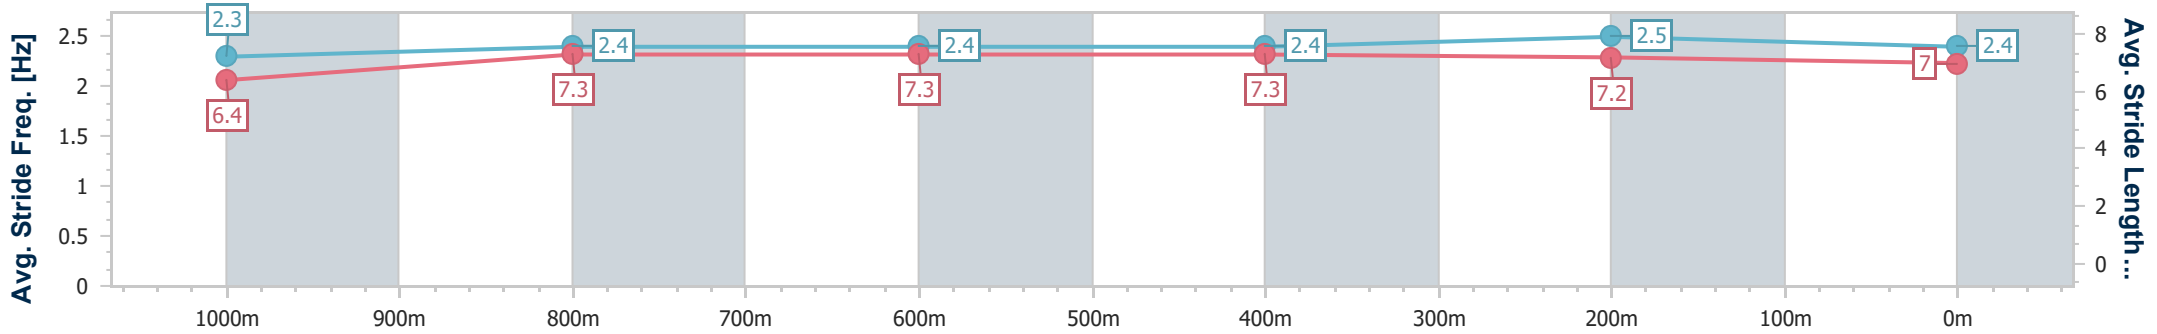

Sunshine Coast QLD Professional
Race 8: TAB BENCHMARK 68 Handicap - 1200m

12 February 2023 - 16:51

Track Rating: Good 4, Weather: Fine, Rail Position: +5m Entire

Section	Overall	1000m	800m	600m	400m	200m
Section Times	1:10.72 [1] (0:13.36)	0:57.36 [1] (0:11.25)	0:46.11 [1] (0:11.53)	0:34.58 [1] (0:11.27)	0:23.31 [1] (0:11.29)	0:12.02 [1] (0:12.02)
Average Speed [km/h]	53.9	64.3	62.9	63.8	63.8	59.9
Top Speed [km/h]	65.9	65.9	64.0	64.6	64.9	61.9
Avg. Dist. to Rail [m]	5.0	2.3	1.3	0.3	0.5	0.7
Avg. Stride Freq. [Hz]	2.3	2.4	2.4	2.4	2.5	2.4
Avg. Stride Length [m]	6.4	7.3	7.3	7.3	7.2	7.0