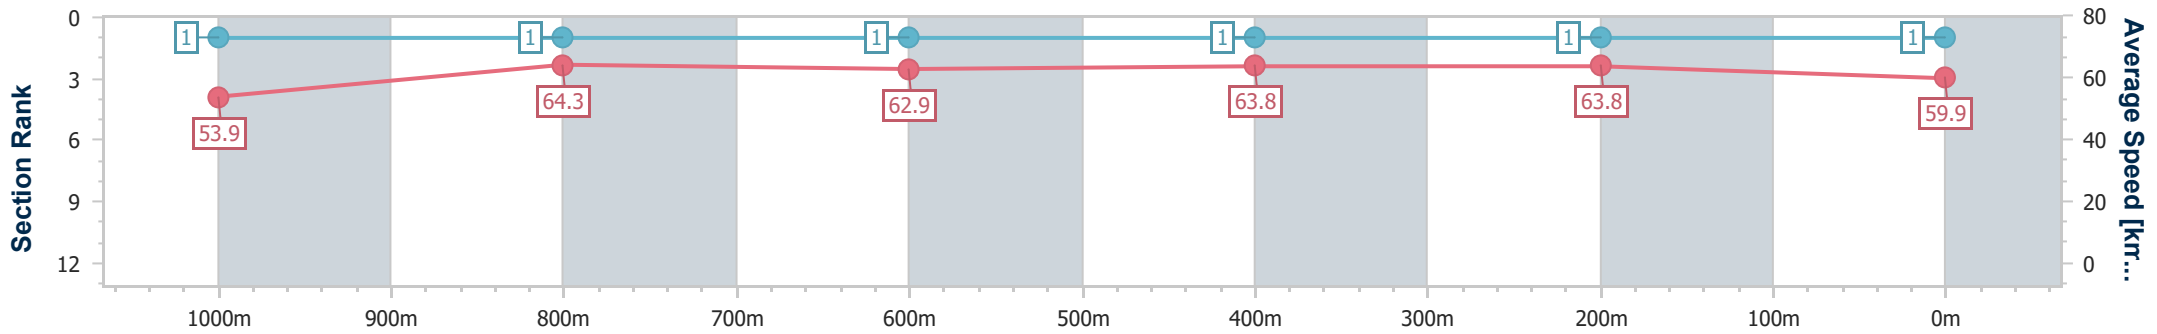

Sunshine Coast QLD Professional
Race 8: TAB BENCHMARK 68 Handicap - 1200m

12 February 2023 - 16:51

Track Rating: Good 4, Weather: Fine, Rail Position: +5m Entire

Section	Overall	1000m	800m	600m	400m	200m
Section Times	1:10.72 [1] (0:13.36)	0:57.36 [1] (0:11.25)	0:46.11 [1] (0:11.53)	0:34.58 [1] (0:11.27)	0:23.31 [1] (0:11.29)	0:12.02 [1] (0:12.02)
Average Speed [km/h]	53.9	64.3	62.9	63.8	63.8	59.9
Top Speed [km/h]	65.9	65.9	64.0	64.6	64.9	61.9
Avg. Dist. to Rail [m]	5.0	2.3	1.3	0.3	0.5	0.7
Avg. Stride Freq. [Hz]	2.3	2.4	2.4	2.4	2.5	2.4
Avg. Stride Length [m]	6.4	7.3	7.3	7.3	7.2	7.0