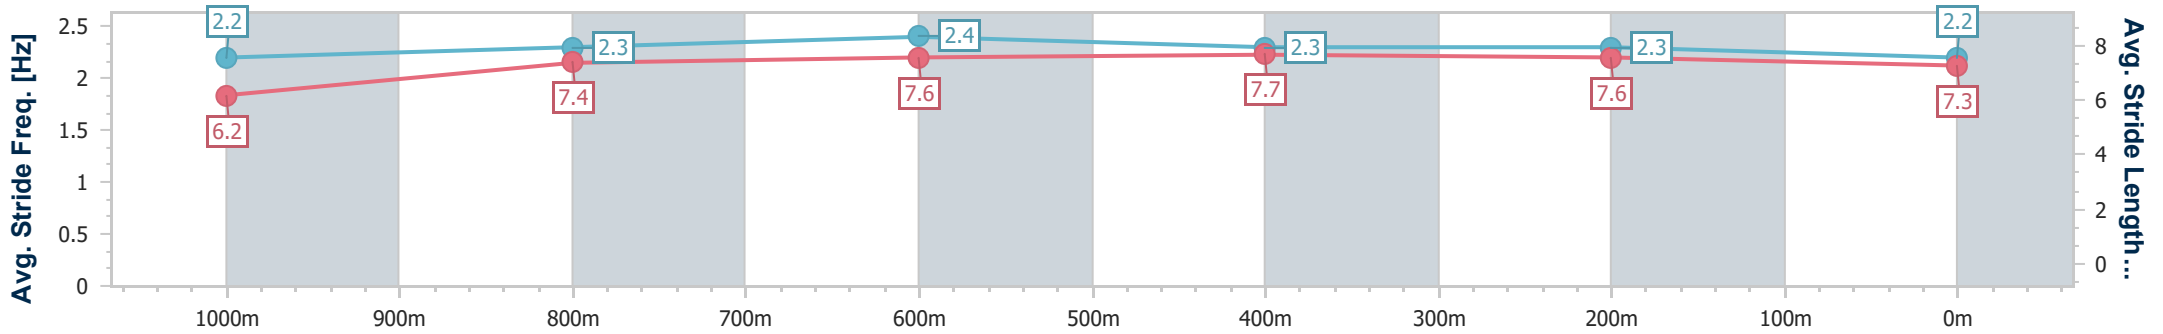

Sunshine Coast QLD Professional
Race 8: TAB BENCHMARK 68 Handicap - 1200m

12 February 2023 - 16:51

Track Rating: Good 4, Weather: Fine, Rail Position: +5m Entire

Section	Overall	1000m	800m	600m	400m	200m
Section Times	1:11.79 [5] (0:14.28)	0:57.51 [6] (0:11.44)	0:46.07 [6] (0:11.35)	0:34.72 [6] (0:11.25)	0:23.47 [6] (0:11.20)	0:12.27 [6] (0:12.27)
Average Speed [km/h]	50.4	63.4	64.5	64.4	64.3	58.6
Top Speed [km/h]	65.1	64.7	65.7	65.8	65.2	61.9
Avg. Dist. to Rail [m]	1.7	2.5	2.7	1.2	1.7	1.9
Avg. Stride Freq. [Hz]	2.2	2.4	2.4	2.4	2.4	2.4
Avg. Stride Length [m]	6.1	7.3	7.5	7.6	7.3	6.9

- [] Ranking at each section and finish
- .-.- No data available at this section
- NA No data available

Horse/Jockey Name	Beau Ideal
Final Rank	6
Fastest Section Time (Section)	0:11.18 (400m)
Top Speed [km/h] (Section)	65.7 (800m)
Race State	Finished

Sunshine Coast QLD Professional
Race 8: TAB BENCHMARK 68 Handicap - 1200m

12 February 2023 - 16:51

Track Rating: Good 4, Weather: Fine, Rail Position: +5m Entire

Section	Overall	1000m	800m	600m	400m	200m
Section Times	1:11.82 [6] (0:14.22)	0:57.60 [5] (0:11.46)	0:46.14 [5] (0:11.28)	0:34.86 [5] (0:11.32)	0:23.54 [5] (0:11.18)	0:12.36 [5] (0:12.36)
Average Speed [km/h]	50.5	63.3	65.0	64.3	64.5	58.3
Top Speed [km/h]	63.7	64.8	65.7	65.4	65.6	62.0
Avg. Dist. to Rail [m]	4.3	3.2	3.1	1.8	4.5	5.9
Avg. Stride Freq. [Hz]	2.2	2.3	2.4	2.3	2.3	2.2
Avg. Stride Length [m]	6.2	7.4	7.6	7.7	7.6	7.3

- [] Ranking at each section and finish
- .-.- No data available at this section
- NA No data available