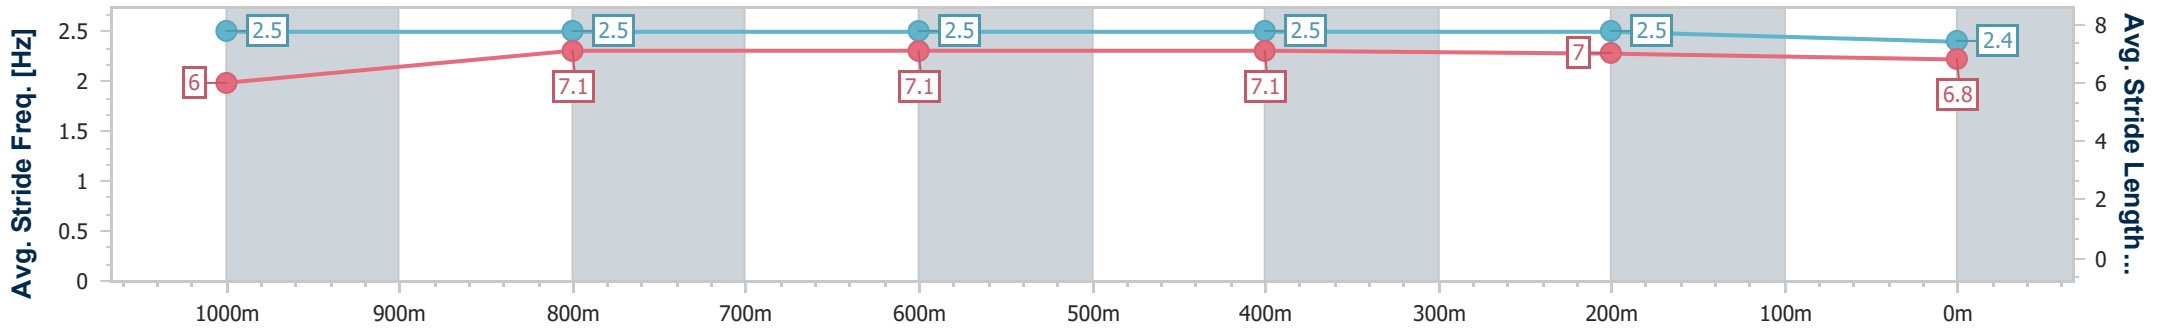

Horse/Jockey Name	Lady Rain
Final Rank	3
Fastest Section Time (Section)	0:11.23 (600m)
Top Speed [km/h] (Section)	65.5 (600m)
Race State	Finished

Sunshine Coast QLD Professional
Race 8: TAB BENCHMARK 68 Handicap - 1200m

12 February 2023 - 16:51

Track Rating: Good 4, Weather: Fine, Rail Position: +5m Entire

Section	Overall	1000m	800m	600m	400m	200m
Section Times	1:11.23 [3] (0:13.51)	0:57.72 [2] (0:11.40)	0:46.32 [2] (0:11.51)	0:34.81 [2] (0:11.23)	0:23.58 [2] (0:11.31)	0:12.27 [2] (0:12.27)
Average Speed [km/h]	53.4	63.8	63.9	64.6	63.6	58.7
Top Speed [km/h]	64.8	64.7	64.5	65.5	65.2	61.8
Avg. Dist. to Rail [m]	6.1	3.6	3.7	1.4	2.6	2.0
Avg. Stride Freq. [Hz]	2.5	2.5	2.5	2.5	2.5	2.4
Avg. Stride Length [m]	6.0	7.1	7.1	7.1	7.0	6.8

- [ ] Ranking at each section and finish
- -.-.- No data available at this section
- NA No data available