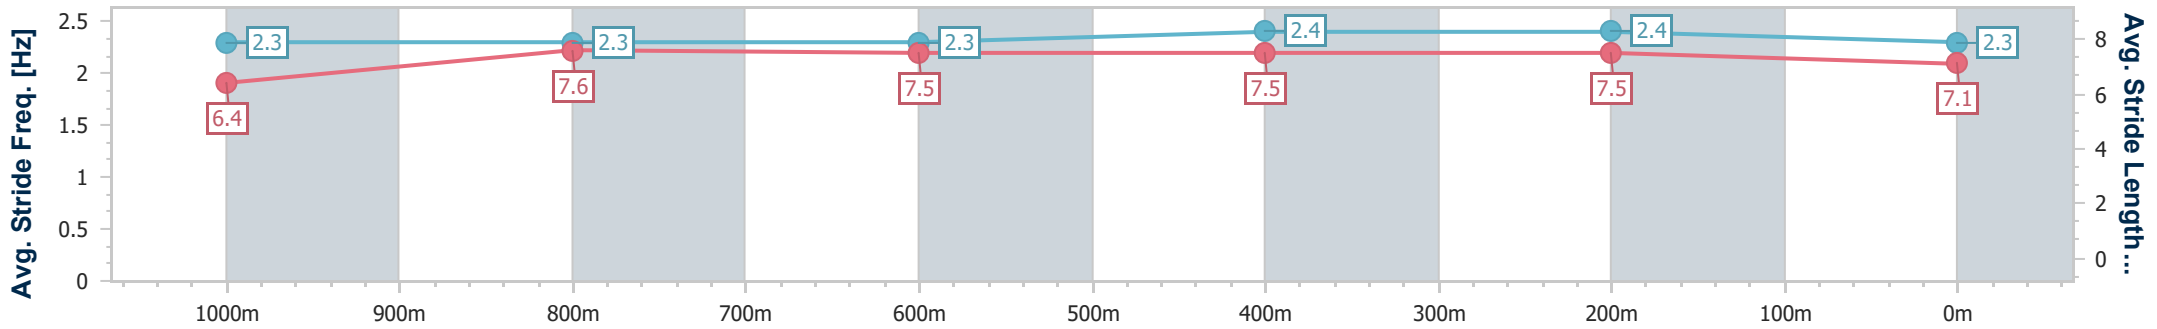

- [] Ranking at each section and finish
- .-.- No data available at this section
- NA No data available

Horse/Jockey Name	Most Impressive
Final Rank	4
Fastest Section Time (Section)	0:11.09 (400m)
Top Speed [km/h] (Section)	66.1 (400m)
Race State	Finished

Sunshine Coast QLD Professional
Race 8: TAB BENCHMARK 68 Handicap - 1200m

12 February 2023 - 16:51

Track Rating: Good 4, Weather: Fine, Rail Position: +5m Entire

Section	Overall	1000m	800m	600m	400m	200m
Section Times	1:11.46 [4] (0:13.69)	0:57.77 [3] (0:11.58)	0:46.19 [3] (0:11.67)	0:34.52 [4] (0:11.11)	0:23.41 [4] (0:11.09)	0:12.32 [4] (0:12.32)
Average Speed [km/h]	52.7	62.6	62.3	64.6	65.0	58.5
Top Speed [km/h]	63.6	63.3	64.7	66.0	66.1	61.7
Avg. Dist. to Rail [m]	3.5	2.8	1.6	0.4	2.8	4.9
Avg. Stride Freq. [Hz]	2.3	2.3	2.3	2.4	2.4	2.3
Avg. Stride Length [m]	6.4	7.6	7.5	7.5	7.5	7.1