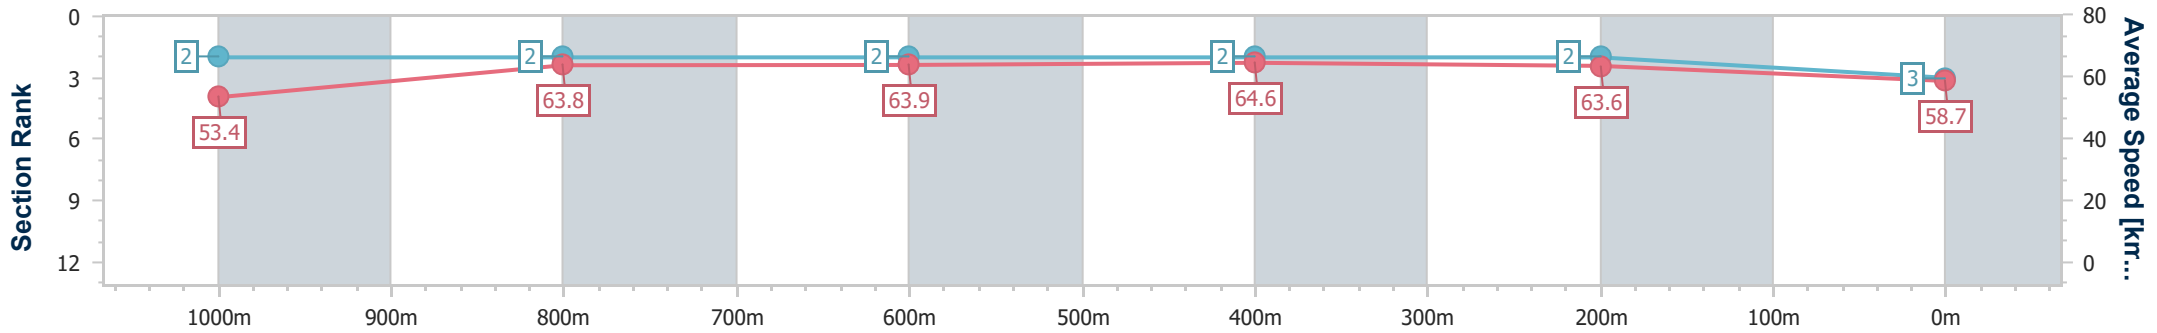

Horse/Jockey Name	Lady Rain
Final Rank	3
Fastest Section Time (Section)	0:11.23 (600m)
Top Speed [km/h] (Section)	65.5 (600m)
Race State	Finished

Sunshine Coast QLD Professional
Race 8: TAB BENCHMARK 68 Handicap - 1200m

12 February 2023 - 16:51

Track Rating: Good 4, Weather: Fine, Rail Position: +5m Entire

Section	Overall	1000m	800m	600m	400m	200m
Section Times	1:11.23 [3] (0:13.51)	0:57.72 [2] (0:11.40)	0:46.32 [2] (0:11.51)	0:34.81 [2] (0:11.23)	0:23.58 [2] (0:11.31)	0:12.27 [2] (0:12.27)
Average Speed [km/h]	53.4	63.8	63.9	64.6	63.6	58.7
Top Speed [km/h]	64.8	64.7	64.5	65.5	65.2	61.8
Avg. Dist. to Rail [m]	6.1	3.6	3.7	1.4	2.6	2.0
Avg. Stride Freq. [Hz]	2.5	2.5	2.5	2.5	2.5	2.4
Avg. Stride Length [m]	6.0	7.1	7.1	7.1	7.0	6.8

- [ ] Ranking at each section and finish
- -.-.- No data available at this section
- NA No data available