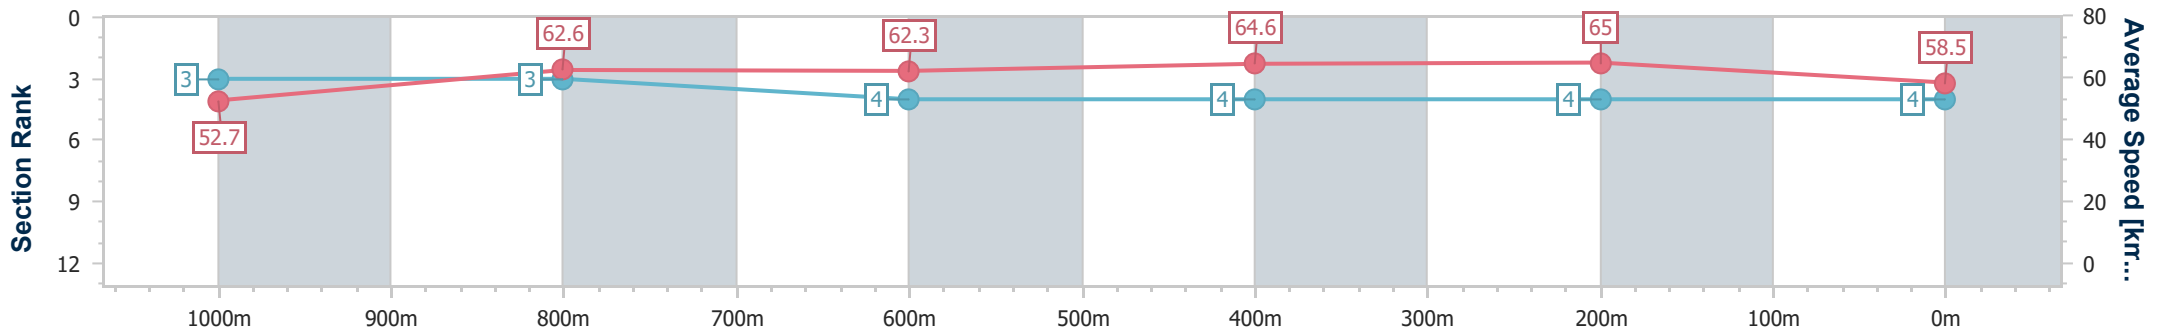

- [] Ranking at each section and finish
- .-.- No data available at this section
- NA No data available

Horse/Jockey Name	Most Impressive
Final Rank	4
Fastest Section Time (Section)	0:11.09 (400m)
Top Speed [km/h] (Section)	66.1 (400m)
Race State	Finished

Sunshine Coast QLD Professional
Race 8: TAB BENCHMARK 68 Handicap - 1200m

12 February 2023 - 16:51

Track Rating: Good 4, Weather: Fine, Rail Position: +5m Entire

Section	Overall	1000m	800m	600m	400m	200m
Section Times	1:11.46 [4] (0:13.69)	0:57.77 [3] (0:11.58)	0:46.19 [3] (0:11.67)	0:34.52 [4] (0:11.11)	0:23.41 [4] (0:11.09)	0:12.32 [4] (0:12.32)
Average Speed [km/h]	52.7	62.6	62.3	64.6	65.0	58.5
Top Speed [km/h]	63.6	63.3	64.7	66.0	66.1	61.7
Avg. Dist. to Rail [m]	3.5	2.8	1.6	0.4	2.8	4.9
Avg. Stride Freq. [Hz]	2.3	2.3	2.3	2.4	2.4	2.3
Avg. Stride Length [m]	6.4	7.6	7.5	7.5	7.5	7.1