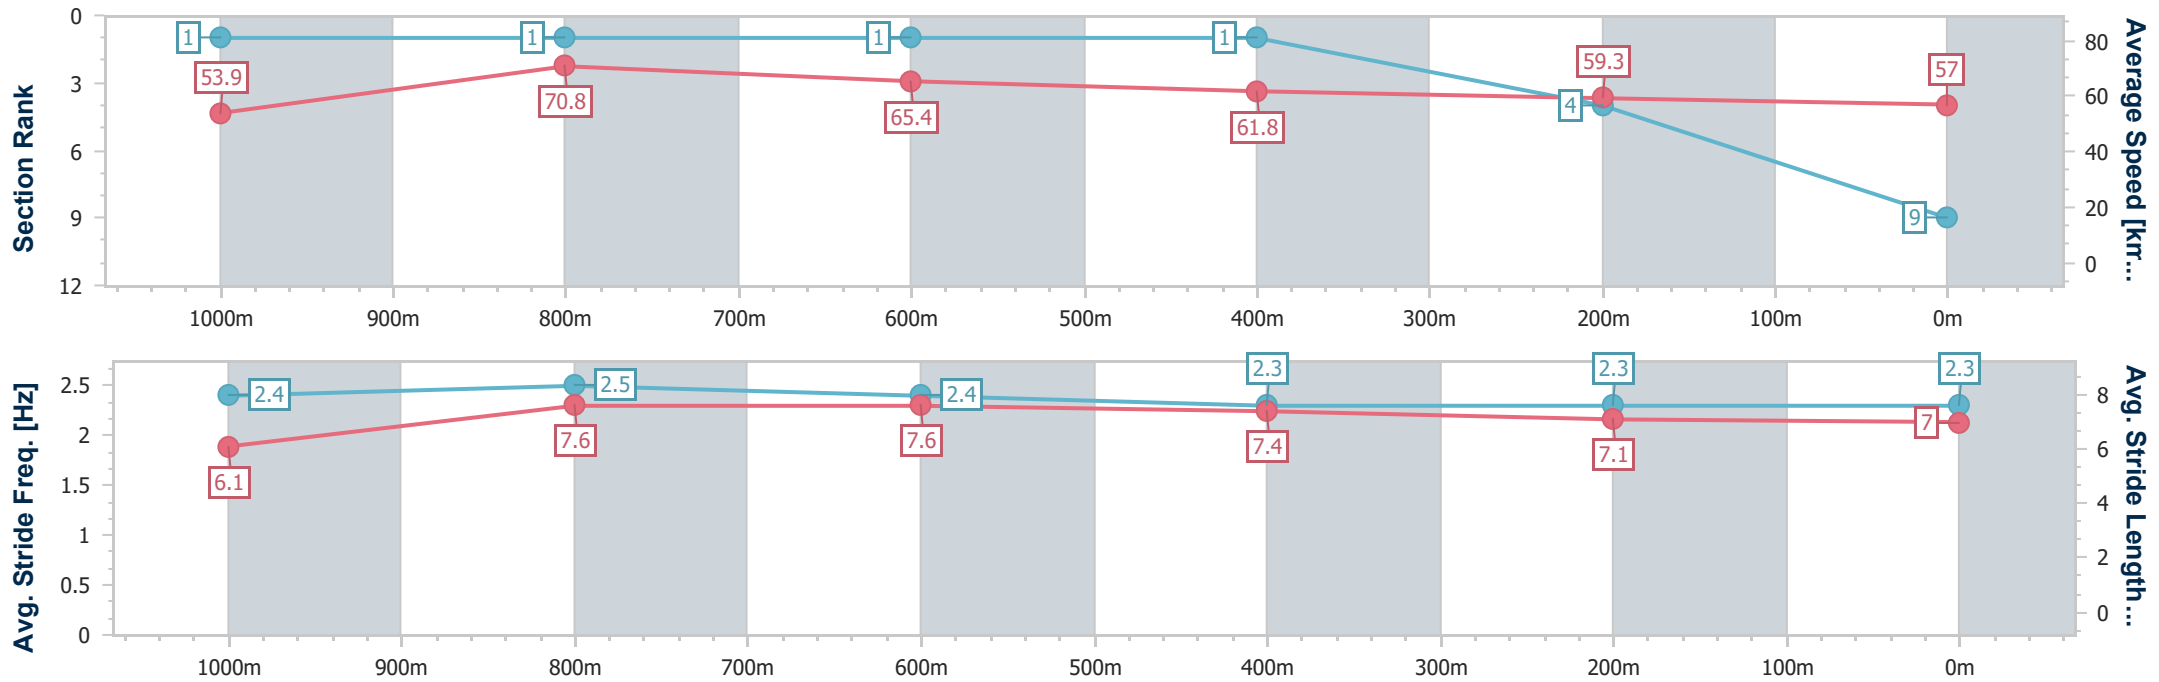

- [] Ranking at each section and finish
- .-.- No data available at this section
- NA No data available

Horse/Jockey Name	Plaintiff's Friend
Final Rank	9
Fastest Section Time (Section)	0:10.09 (1000m)
Top Speed [km/h] (Section)	73.1 (1000m)
Race State	Finished

Ipswich QLD Professional

Race 6: GREAT NORTHERN Class 1 Plate - 1200m

16 February 2023 - 15:49

Track Rating: Good 3, Weather: fine, Rail Position: +4m Entire

Section	Overall	1000m	800m	600m	400m	200m
Section Times	1:10.77 [9] (0:13.36)	0:57.41 [1] (0:10.09)	0:47.32 [1] (0:10.90)	0:36.42 [1] (0:11.63)	0:24.79 [1] (0:12.16)	0:12.63 [4] (0:12.63)
Average Speed [km/h]	53.9	70.8	65.4	61.8	59.3	57.0
Top Speed [km/h]	71.6	73.1	67.2	64.2	60.0	59.7
Avg. Dist. to Rail [m]	7.9	3.0	2.3	0.7	0.3	0.2
Avg. Stride Freq. [Hz]	2.4	2.5	2.4	2.3	2.3	2.3
Avg. Stride Length [m]	6.1	7.6	7.6	7.4	7.1	7.0

- [] Ranking at each section and finish
- .-.-.- No data available at this section
- NA No data available