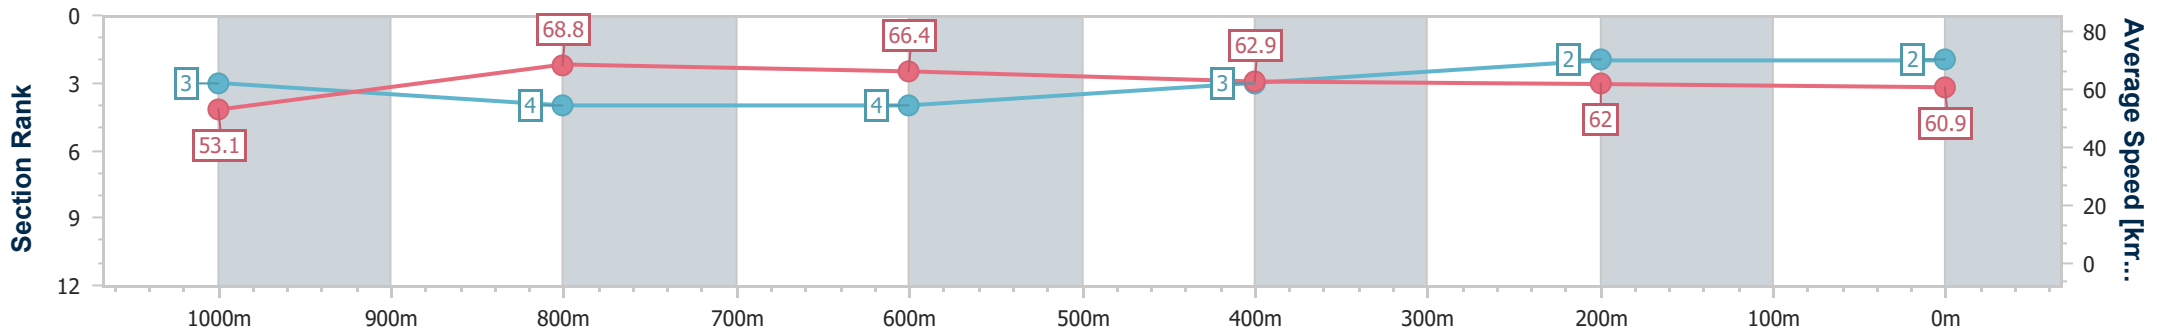

Ipswich QLD Professional

Race 6: GREAT NORTHERN Class 1 Plate - 1200m

16 February 2023 - 15:49

Track Rating: Good 3, Weather: fine, Rail Position: +4m Entire

Section	Overall	1000m	800m	600m	400m	200m
Section Times	1:09.79 [2] (0:13.58)	0:56.21 [3] (0:10.41)	0:45.80 [4] (0:10.77)	0:35.03 [4] (0:11.48)	0:23.55 [3] (0:11.72)	0:11.83 [2] (0:11.83)
Average Speed [km/h]	53.1	68.8	66.4	62.9	62.0	60.9
Top Speed [km/h]	69.3	70.1	68.8	65.3	63.0	62.5
Avg. Dist. to Rail [m]	3.3	1.6	1.4	0.6	3.0	4.0
Avg. Stride Freq. [Hz]	2.5	2.5	2.5	2.4	2.4	2.4
Avg. Stride Length [m]	6.0	7.4	7.5	7.4	7.2	7.1