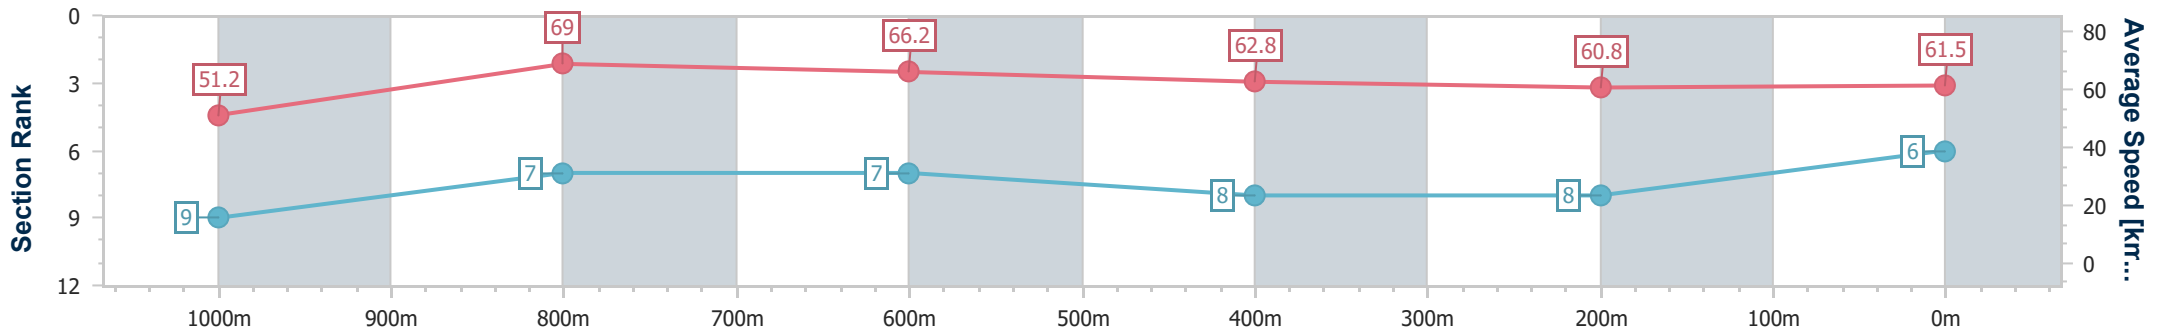

- [] Ranking at each section and finish
- .-.- No data available at this section
- NA No data available

Horse/Jockey Name	Simply Venus
Final Rank	7
Fastest Section Time (Section)	0:10.53 (1000m)
Top Speed [km/h] (Section)	69.1 (1000m)
Race State	Finished