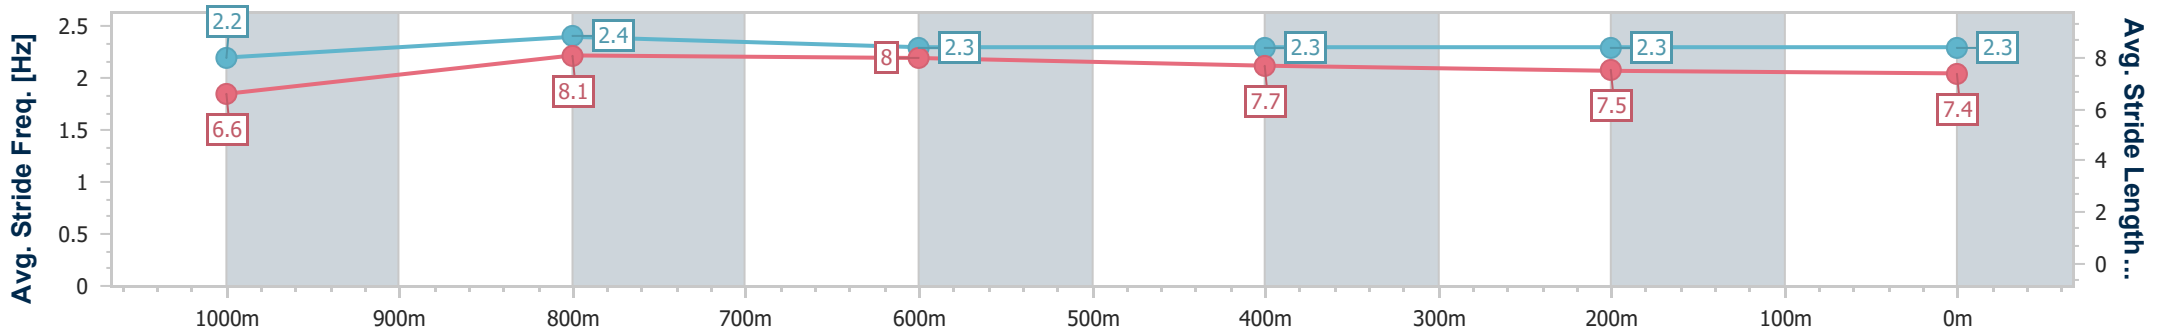

Race 6: GREAT NORTHERN Class 1 Plate - 1200m

16 February 2023 - 15:49

Track Rating: Good 3, Weather: fine, Rail Position: +4m Entire

Section	Overall	1000m	800m	600m	400m	200m
Section Times	1:09.67 [1] (0:13.61)	0:56.06 [4] (0:10.22)	0:45.84 [3] (0:10.83)	0:35.01 [2] (0:11.36)	0:23.65 [2] (0:11.72)	0:11.93 [1] (0:11.93)
Average Speed [km/h]	52.9	70.4	66.3	63.2	61.6	60.3
Top Speed [km/h]	71.0	71.8	67.8	65.4	62.4	61.9
Avg. Dist. to Rail [m]	9.9	1.9	1.1	0.6	1.0	1.3
Avg. Stride Freq. [Hz]	2.2	2.4	2.3	2.3	2.3	2.3
Avg. Stride Length [m]	6.6	8.1	8.0	7.7	7.5	7.4