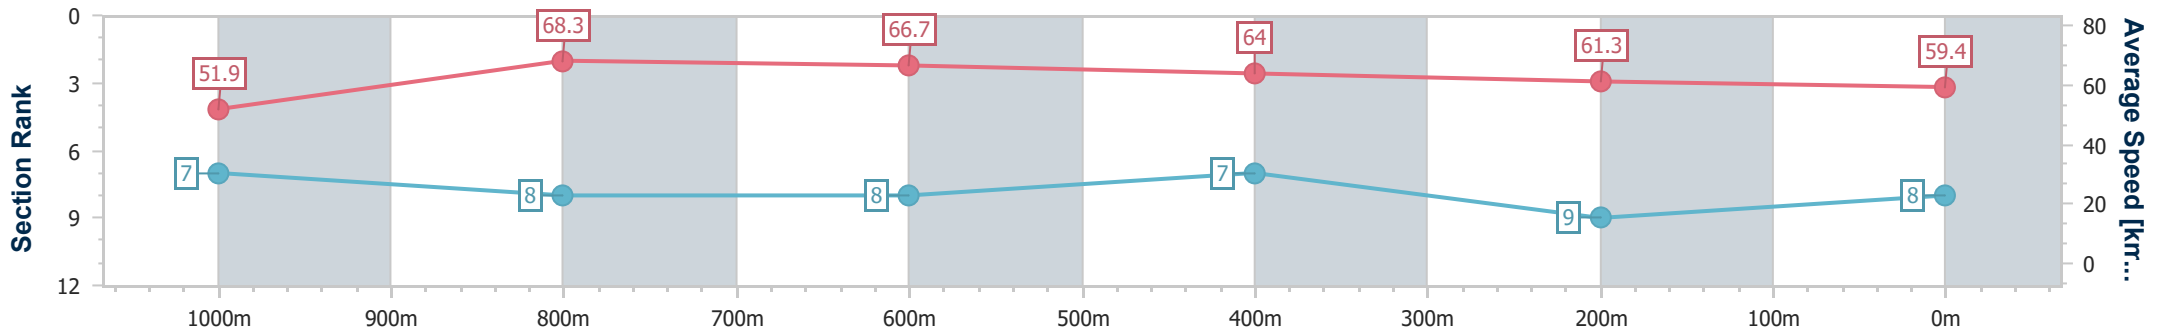

Ipswich QLD Professional

Race 6: GREAT NORTHERN Class 1 Plate - 1200m

16 February 2023 - 15:49

Track Rating: Good 3, Weather: fine, Rail Position: +4m Entire

Section	Overall	1000m	800m	600m	400m	200m
Section Times	1:10.55 [8] (0:13.90)	0:56.65 [7] (0:10.55)	0:46.10 [8] (0:10.78)	0:35.32 [8] (0:11.33)	0:23.99 [7] (0:11.89)	0:12.10 [9] (0:12.10)
Average Speed [km/h]	51.9	68.3	66.7	64.0	61.3	59.4
Top Speed [km/h]	68.6	69.0	67.3	65.7	62.0	60.2
Avg. Dist. to Rail [m]	5.4	0.6	0.5	1.4	3.8	5.0
Avg. Stride Freq. [Hz]	2.2	2.4	2.4	2.3	2.3	2.3
Avg. Stride Length [m]	6.5	7.9	7.7	7.6	7.3	7.3

- [] Ranking at each section and finish
- .-.- No data available at this section
- NA No data available

Horse/Jockey Name	Plaintiff's Friend
Final Rank	9
Fastest Section Time (Section)	0:10.09 (1000m)
Top Speed [km/h] (Section)	73.1 (1000m)
Race State	Finished