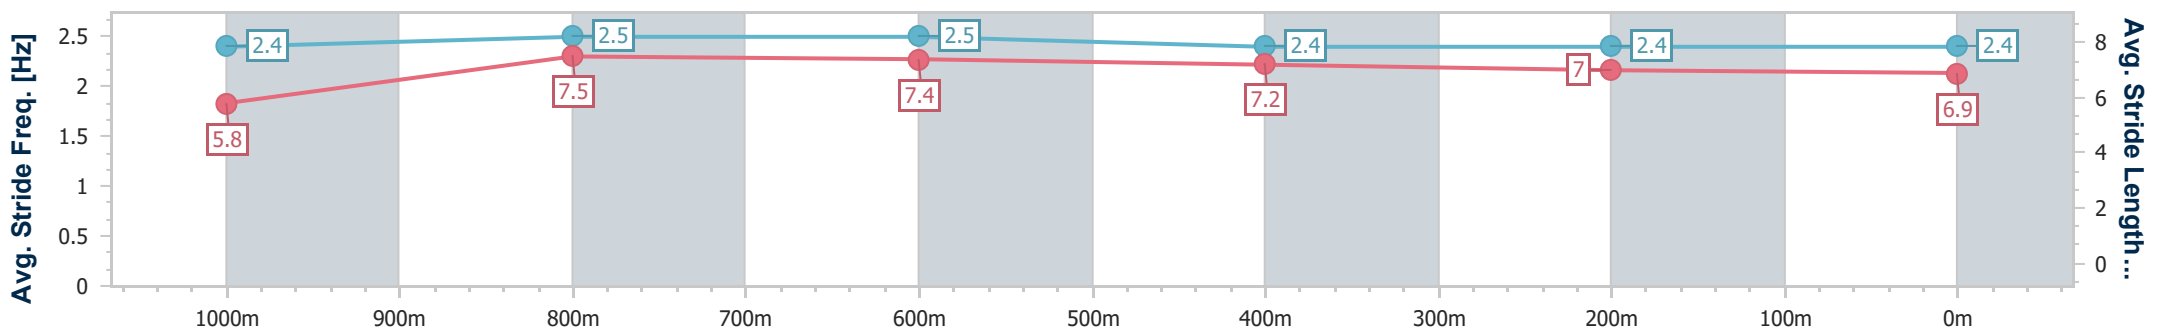

Ipswich QLD Professional

Race 6: GREAT NORTHERN Class 1 Plate - 1200m

16 February 2023 - 15:49

Track Rating: Good 3, Weather: fine, Rail Position: +4m Entire

Section	Overall	1000m	800m	600m	400m	200m
Section Times	1:10.13 [6] (0:14.08)	0:56.05 [9] (0:10.35)	0:45.70 [7] (0:10.77)	0:34.93 [7] (0:11.39)	0:23.54 [8] (0:11.83)	0:11.71 [8] (0:11.71)
Average Speed [km/h]	51.2	69.0	66.2	62.8	60.8	61.5
Top Speed [km/h]	70.4	70.5	67.7	64.4	61.6	61.8
Avg. Dist. to Rail [m]	3.6	2.7	3.1	1.4	0.4	2.3
Avg. Stride Freq. [Hz]	2.4	2.5	2.5	2.4	2.4	2.4
Avg. Stride Length [m]	5.8	7.5	7.4	7.2	7.0	6.9

- [] Ranking at each section and finish
- .-.- No data available at this section
- NA No data available

Horse/Jockey Name	Simply Venus
Final Rank	7
Fastest Section Time (Section)	0:10.53 (1000m)
Top Speed [km/h] (Section)	69.1 (1000m)
Race State	Finished