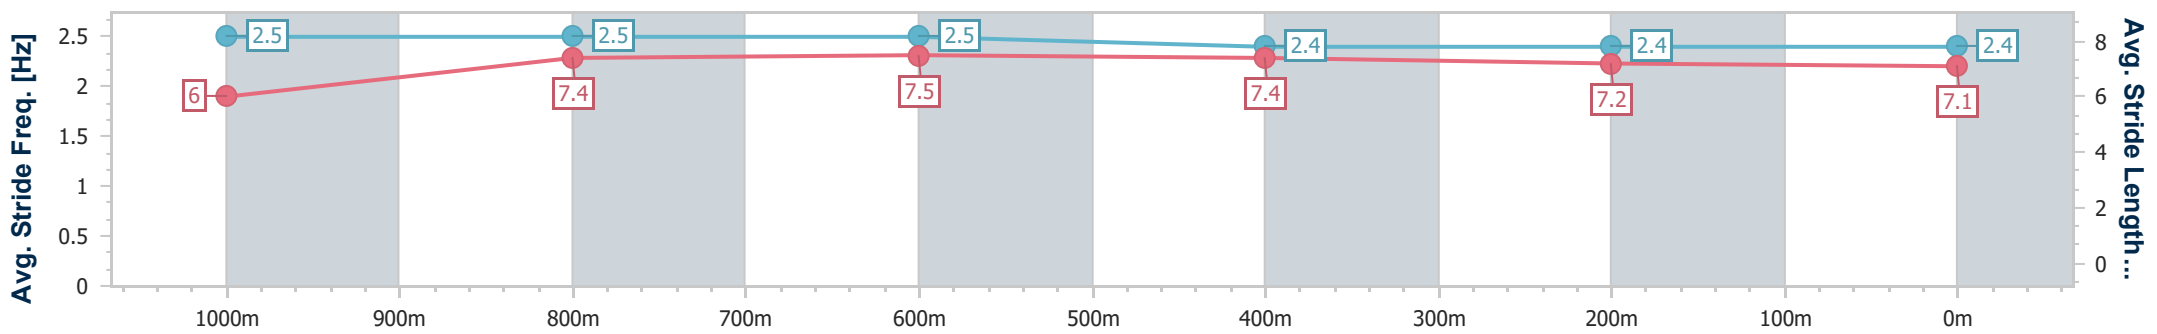

Ipswich QLD Professional

Race 6: GREAT NORTHERN Class 1 Plate - 1200m

16 February 2023 - 15:49

Track Rating: Good 3, Weather: fine, Rail Position: +4m Entire

Section	Overall	1000m	800m	600m	400m	200m
Section Times	1:09.79 [2] (0:13.58)	0:56.21 [3] (0:10.41)	0:45.80 [4] (0:10.77)	0:35.03 [4] (0:11.48)	0:23.55 [3] (0:11.72)	0:11.83 [2] (0:11.83)
Average Speed [km/h]	53.1	68.8	66.4	62.9	62.0	60.9
Top Speed [km/h]	69.3	70.1	68.8	65.3	63.0	62.5
Avg. Dist. to Rail [m]	3.3	1.6	1.4	0.6	3.0	4.0
Avg. Stride Freq. [Hz]	2.5	2.5	2.5	2.4	2.4	2.4
Avg. Stride Length [m]	6.0	7.4	7.5	7.4	7.2	7.1