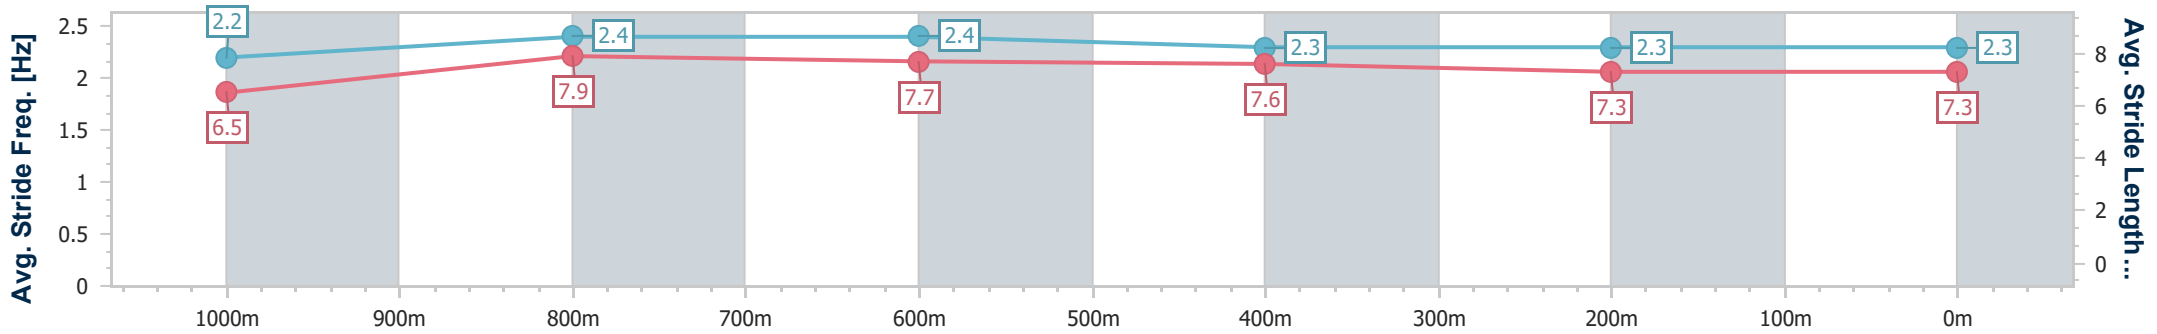

Ipswich QLD Professional

Race 6: GREAT NORTHERN Class 1 Plate - 1200m

16 February 2023 - 15:49

Track Rating: Good 3, Weather: fine, Rail Position: +4m Entire

Section	Overall	1000m	800m	600m	400m	200m
Section Times	1:10.55 [8] (0:13.90)	0:56.65 [7] (0:10.55)	0:46.10 [8] (0:10.78)	0:35.32 [8] (0:11.33)	0:23.99 [7] (0:11.89)	0:12.10 [9] (0:12.10)
Average Speed [km/h]	51.9	68.3	66.7	64.0	61.3	59.4
Top Speed [km/h]	68.6	69.0	67.3	65.7	62.0	60.2
Avg. Dist. to Rail [m]	5.4	0.6	0.5	1.4	3.8	5.0
Avg. Stride Freq. [Hz]	2.2	2.4	2.4	2.3	2.3	2.3
Avg. Stride Length [m]	6.5	7.9	7.7	7.6	7.3	7.3

- [] Ranking at each section and finish
- .-.- No data available at this section
- NA No data available

Horse/Jockey Name	Plaintiff's Friend
Final Rank	9
Fastest Section Time (Section)	0:10.09 (1000m)
Top Speed [km/h] (Section)	73.1 (1000m)
Race State	Finished