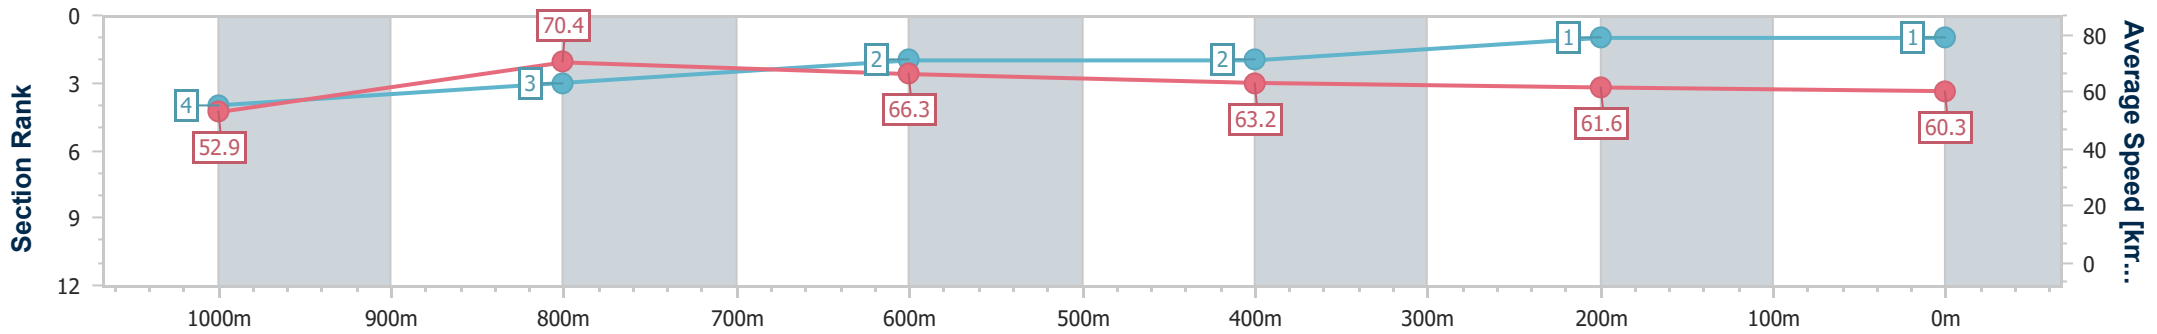

Race 6: GREAT NORTHERN Class 1 Plate - 1200m

16 February 2023 - 15:49

Track Rating: Good 3, Weather: fine, Rail Position: +4m Entire

Section	Overall	1000m	800m	600m	400m	200m
Section Times	1:09.67 [1] (0:13.61)	0:56.06 [4] (0:10.22)	0:45.84 [3] (0:10.83)	0:35.01 [2] (0:11.36)	0:23.65 [2] (0:11.72)	0:11.93 [1] (0:11.93)
Average Speed [km/h]	52.9	70.4	66.3	63.2	61.6	60.3
Top Speed [km/h]	71.0	71.8	67.8	65.4	62.4	61.9
Avg. Dist. to Rail [m]	9.9	1.9	1.1	0.6	1.0	1.3
Avg. Stride Freq. [Hz]	2.2	2.4	2.3	2.3	2.3	2.3
Avg. Stride Length [m]	6.6	8.1	8.0	7.7	7.5	7.4