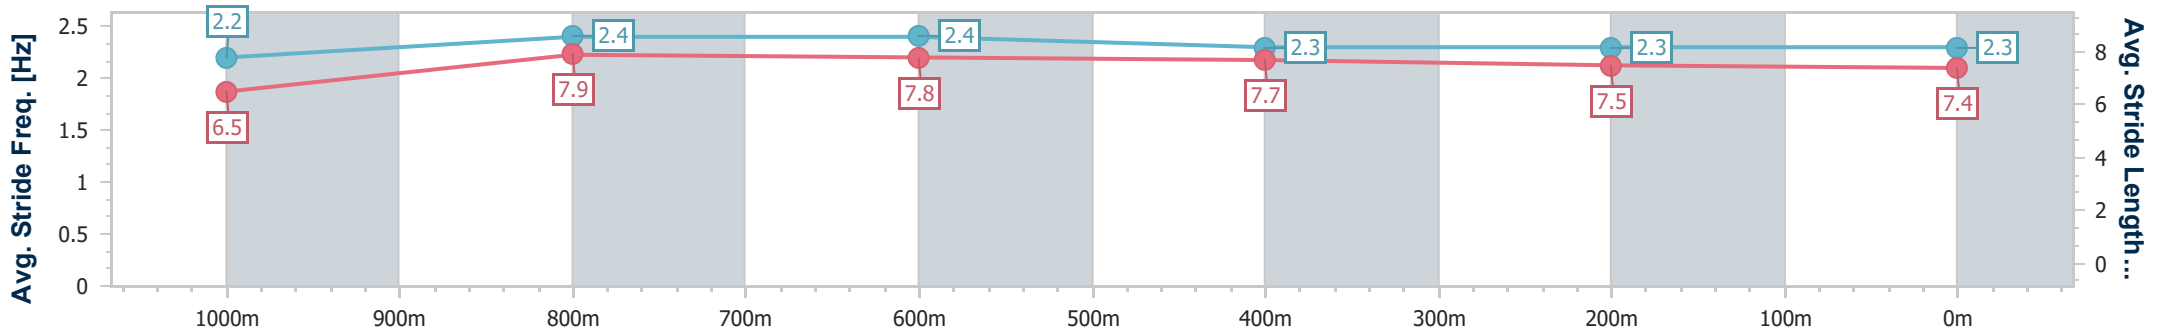

Ipswich QLD Professional

Race 6: GREAT NORTHERN Class 1 Plate - 1200m

16 February 2023 - 15:49

Track Rating: Good 3, Weather: fine, Rail Position: +4m Entire

Section	Overall	1000m	800m	600m	400m	200m
Section Times	1:09.88 [4] (0:13.99)	0:55.89 [8] (0:10.60)	0:45.29 [9] (0:10.72)	0:34.57 [9] (0:11.31)	0:23.26 [9] (0:11.62)	0:11.64 [6] (0:11.64)
Average Speed [km/h]	51.5	67.8	66.8	63.7	62.2	61.9
Top Speed [km/h]	68.2	68.7	68.6	65.4	62.7	62.5
Avg. Dist. to Rail [m]	4.2	0.8	1.0	0.3	1.4	3.6
Avg. Stride Freq. [Hz]	2.2	2.4	2.4	2.3	2.3	2.3
Avg. Stride Length [m]	6.5	7.9	7.8	7.7	7.5	7.4

- [] Ranking at each section and finish
- .-.- No data available at this section
- NA No data available

Horse/Jockey Name	Bullet Force
Final Rank	5
Fastest Section Time (Section)	0:10.52 (1000m)
Top Speed [km/h] (Section)	69.5 (1000m)
Race State	Finished