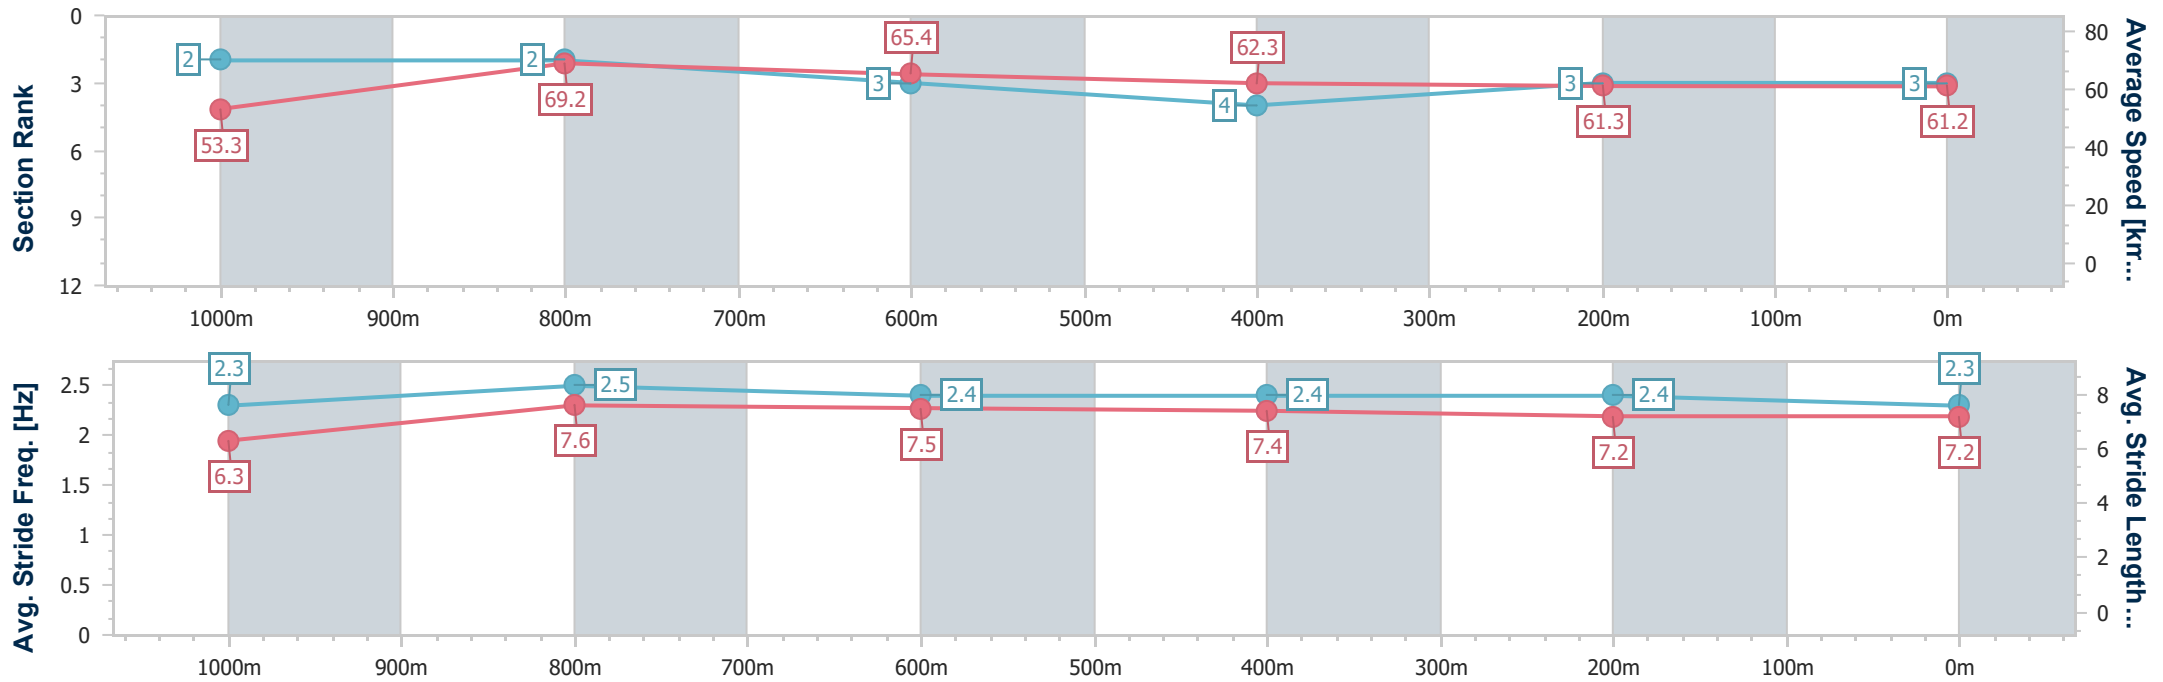

Ipswich QLD Professional

Race 6: GREAT NORTHERN Class 1 Plate - 1200m

16 February 2023 - 15:49

Track Rating: Good 3, Weather: fine, Rail Position: +4m Entire

Section	Overall	1000m	800m	600m	400m	200m
Section Times	1:09.81 [3] (0:13.49)	0:56.32 [2] (0:10.34)	0:45.98 [2] (0:10.90)	0:35.08 [3] (0:11.53)	0:23.55 [4] (0:11.79)	0:11.76 [3] (0:11.76)
Average Speed [km/h]	53.3	69.2	65.4	62.3	61.3	61.2
Top Speed [km/h]	70.6	70.5	66.9	64.5	62.2	63.2
Avg. Dist. to Rail [m]	5.9	2.5	2.5	0.6	0.7	0.7
Avg. Stride Freq. [Hz]	2.3	2.5	2.4	2.4	2.4	2.3
Avg. Stride Length [m]	6.3	7.6	7.5	7.4	7.2	7.2

- [] Ranking at each section and finish
- .-.- No data available at this section
- NA No data available

Horse/Jockey Name	Punt Your Way Out
Final Rank	4
Fastest Section Time (Section)	0:10.60 (1000m)
Top Speed [km/h] (Section)	68.7 (1000m)
Race State	Finished