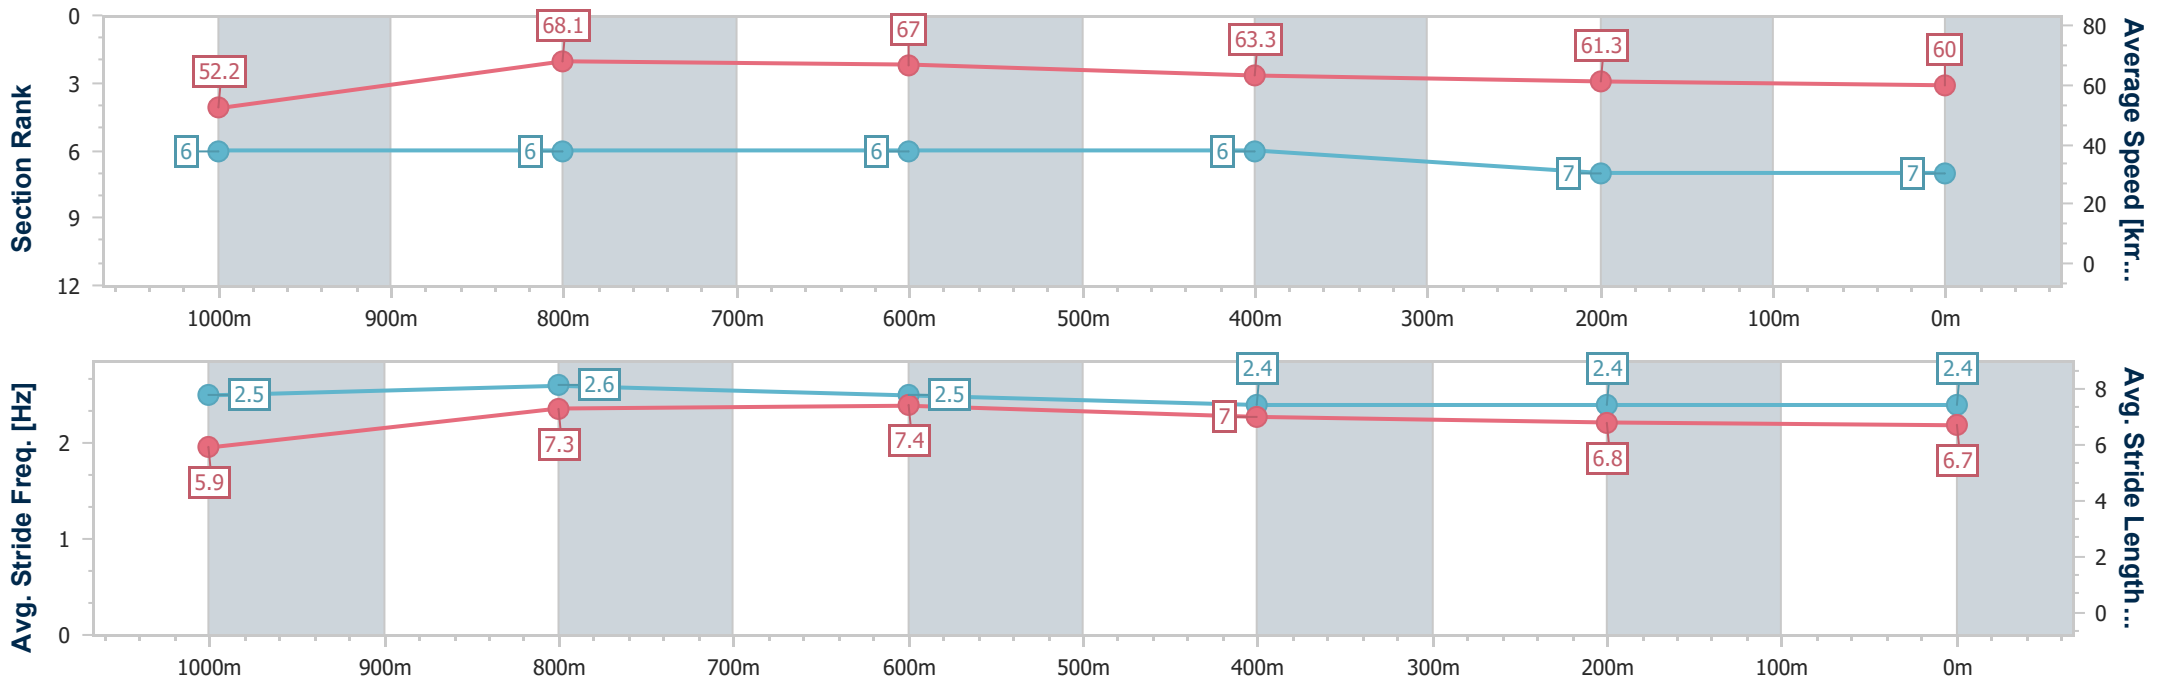

- [] Ranking at each section and finish
- .-.- No data available at this section
- NA No data available

Horse/Jockey Name	Simply Venus
Final Rank	7
Fastest Section Time (Section)	0:10.53 (1000m)
Top Speed [km/h] (Section)	69.1 (1000m)
Race State	Finished

Ipswich QLD Professional

Race 6: GREAT NORTHERN Class 1 Plate - 1200m

16 February 2023 - 15:49

Track Rating: Good 3, Weather: fine, Rail Position: +4m Entire

Section	Overall	1000m	800m	600m	400m	200m
Section Times	1:10.18 [7] (0:13.80)	0:56.38 [6] (0:10.53)	0:45.85 [6] (0:10.70)	0:35.15 [6] (0:11.38)	0:23.77 [6] (0:11.76)	0:12.01 [7] (0:12.01)
Average Speed [km/h]	52.2	68.1	67.0	63.3	61.3	60.0
Top Speed [km/h]	68.0	69.1	68.6	65.7	62.2	61.3
Avg. Dist. to Rail [m]	2.7	1.2	1.0	0.3	0.7	2.9
Avg. Stride Freq. [Hz]	2.5	2.6	2.5	2.4	2.4	2.4
Avg. Stride Length [m]	5.9	7.3	7.4	7.0	6.8	6.7

- [] Ranking at each section and finish
- .-.- No data available at this section
- NA No data available

Horse/Jockey Name	Bullion Boy
Final Rank	8
Fastest Section Time (Section)	0:10.55 (1000m)
Top Speed [km/h] (Section)	69.0 (1000m)
Race State	Finished