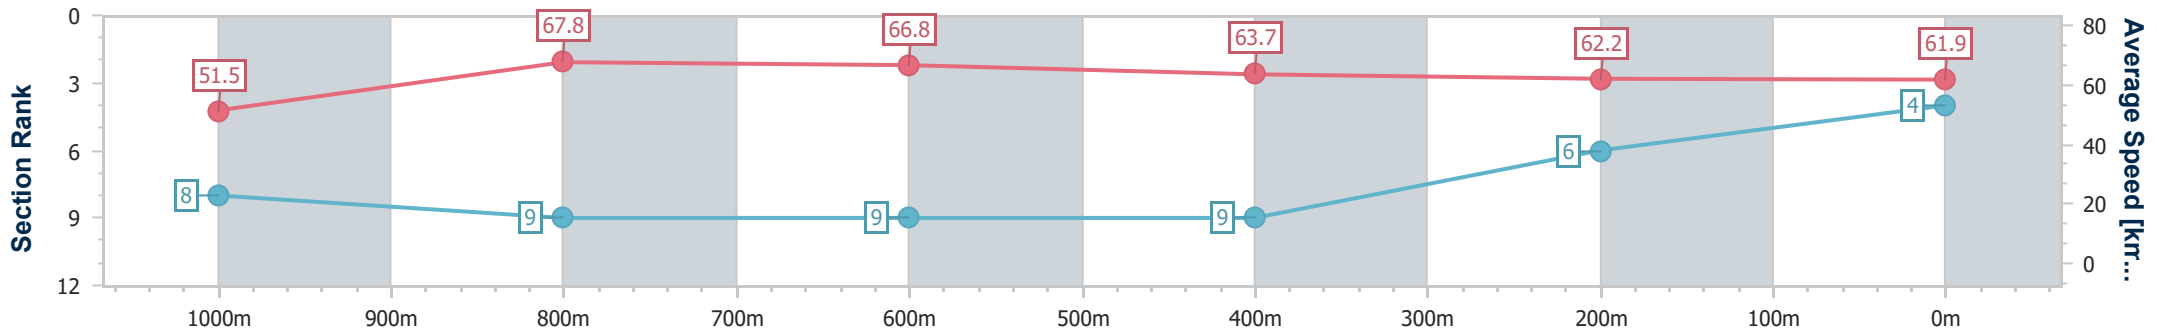

- [] Ranking at each section and finish
- .-.- No data available at this section
- NA No data available

Horse/Jockey Name	Bullet Force
Final Rank	5
Fastest Section Time (Section)	0:10.52 (1000m)
Top Speed [km/h] (Section)	69.5 (1000m)
Race State	Finished