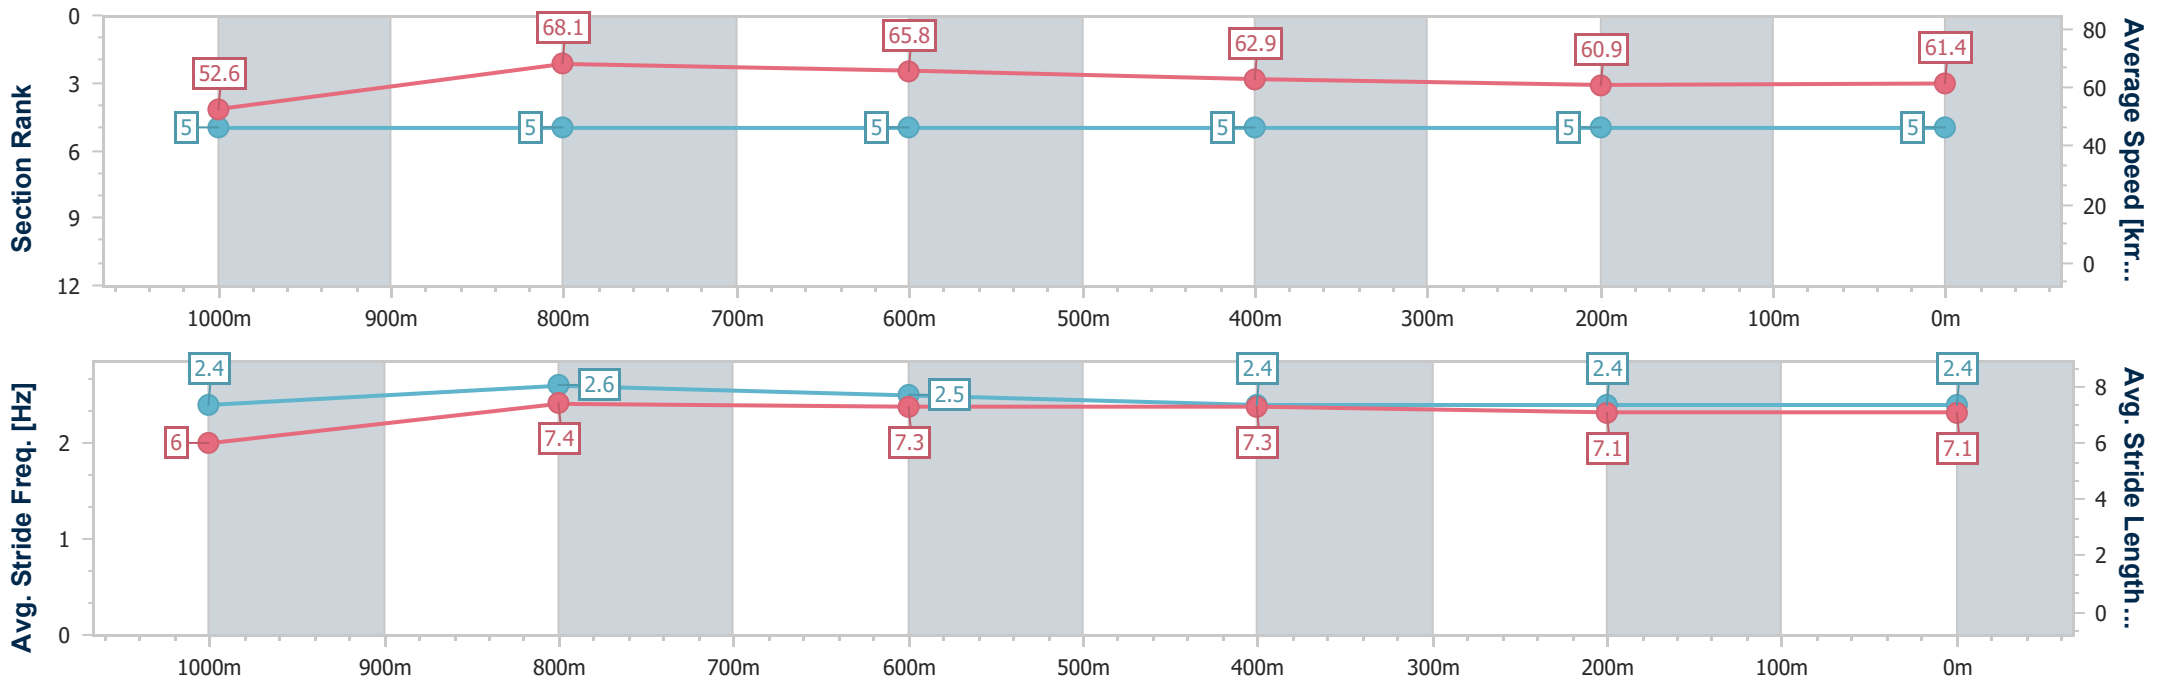

- [] Ranking at each section and finish
- .-.- No data available at this section
- NA No data available

Horse/Jockey Name	Bullet Force
Final Rank	5
Fastest Section Time (Section)	0:10.52 (1000m)
Top Speed [km/h] (Section)	69.5 (1000m)
Race State	Finished

Ipswich QLD Professional

Race 6: GREAT NORTHERN Class 1 Plate - 1200m

16 February 2023 - 15:49

Track Rating: Good 3, Weather: fine, Rail Position: +4m Entire

Section	Overall	1000m	800m	600m	400m	200m
Section Times	1:09.94 [5] (0:13.67)	0:56.27 [5] (0:10.52)	0:45.75 [5] (0:10.85)	0:34.90 [5] (0:11.38)	0:23.52 [5] (0:11.80)	0:11.72 [5] (0:11.72)
Average Speed [km/h]	52.6	68.1	65.8	62.9	60.9	61.4
Top Speed [km/h]	68.8	69.5	67.8	64.9	61.8	62.9
Avg. Dist. to Rail [m]	1.9	1.6	2.4	1.4	0.5	1.8
Avg. Stride Freq. [Hz]	2.4	2.6	2.5	2.4	2.4	2.4
Avg. Stride Length [m]	6.0	7.4	7.3	7.3	7.1	7.1

- [] Ranking at each section and finish
- .-.- No data available at this section
- NA No data available

Horse/Jockey Name	Radiant Queen
Final Rank	6
Fastest Section Time (Section)	0:10.35 (1000m)
Top Speed [km/h] (Section)	70.5 (1000m)
Race State	Finished