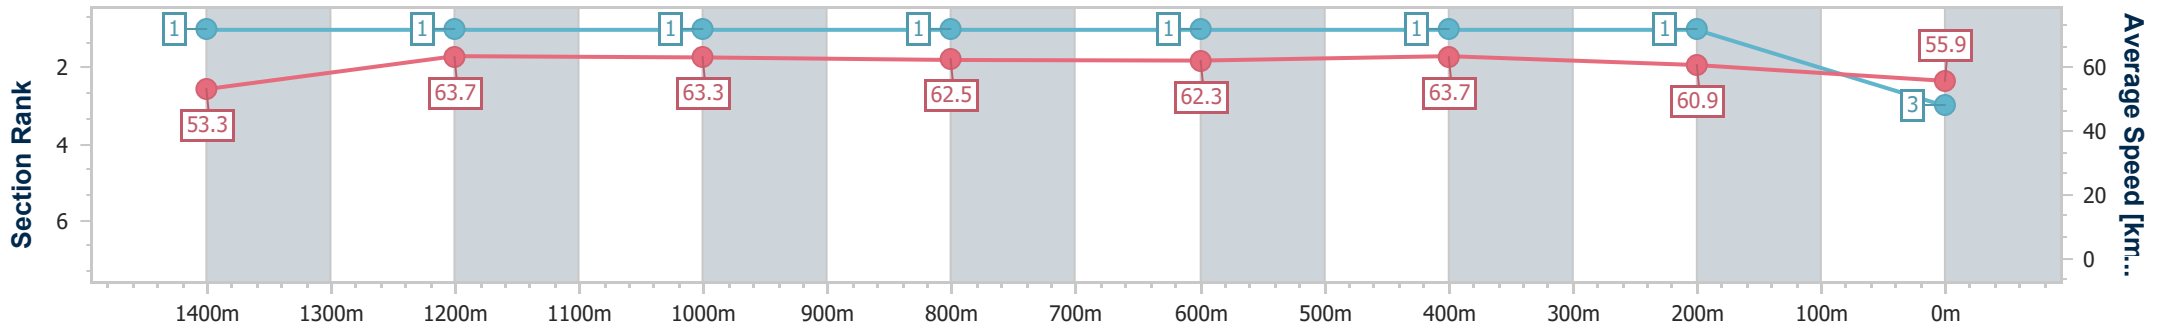

Eagle Farm QLD Professional

Race 2: GALLOPERS SPORTS CLUB OPEN Handicap - 1600m

18 February 2023 - 12:37

Track Rating: Good 4, Weather: Fine, Rail Position: +2m Entire Course

BRISBANE RACING CLUB

Section	Overall	1400m	1200m	1000m	800m	600m	400m	200m
Section Times	1:35.41 [3] (0:13.62)	1:21.79 [1] (0:11.33)	1:10.46 [1] (0:11.37)	0:59.09 [1] (0:11.59)	0:47.50 [1] (0:11.56)	0:35.94 [1] (0:11.24)	0:24.70 [1] (0:11.82)	0:12.88 [1] (0:12.88)
Average Speed [km/h]	53.3	63.7	63.3	62.5	62.3	63.7	60.9	55.9
Top Speed [km/h]	65.2	64.3	63.9	63.1	63.4	64.1	62.9	58.7
Avg. Dist. to Rail [m]	13.6	1.5	1.2	1.1	0.9	1.2	2.6	5.0
Avg. Stride Freq. [Hz]	2.2	2.2	2.1	2.1	2.2	2.3	2.2	2.1
Avg. Stride Length [m]	6.7	8.1	8.1	8.1	7.9	7.8	7.5	7.3

- [] Ranking at each section and finish
- .-.- No data available at this section
- NA No data available

Horse/Jockey Name	Mubariz
Final Rank	4
Fastest Section Time (Section)	0:11.29 (600m)
Top Speed [km/h] (Section)	65.8 (600m)
Race State	Finished