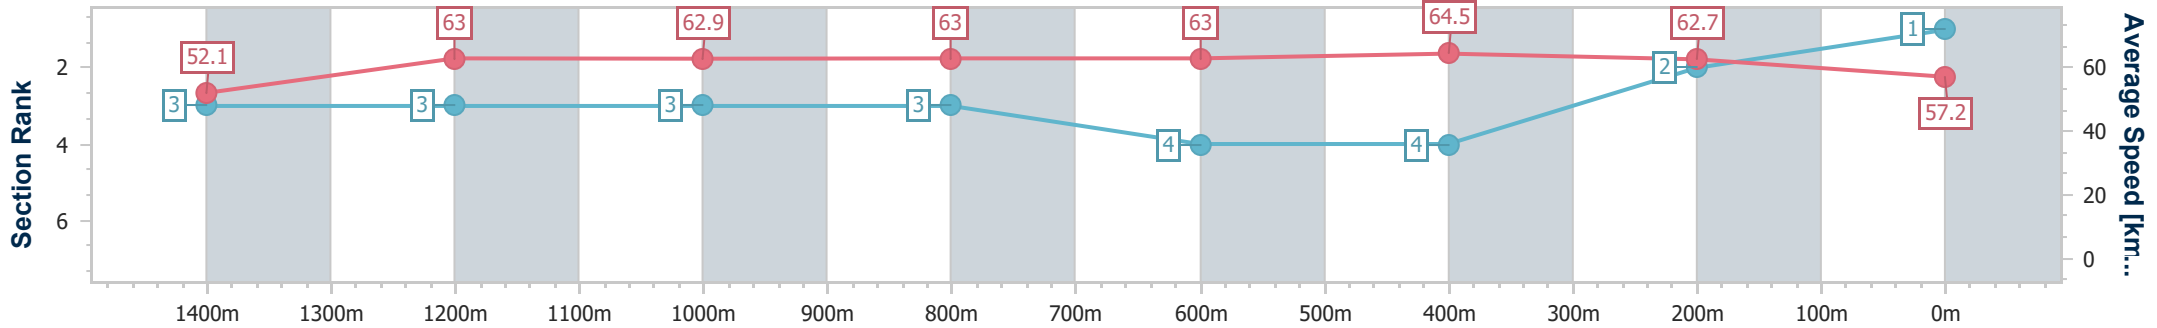

Race 2: GALLOPERS SPORTS CLUB OPEN Handicap - 1600m

18 February 2023 - 12:37

Track Rating: Good 4, Weather: Fine, Rail Position: +2m Entire Course

BRISBANE RACING CLUB

Section	Overall	1400m	1200m	1000m	800m	600m	400m	200m
Section Times	1:35.21 [1] (0:13.88)	1:21.33 [3] (0:11.45)	1:09.88 [3] (0:11.46)	0:58.42 [3] (0:11.59)	0:46.83 [3] (0:11.51)	0:35.32 [4] (0:11.27)	0:24.05 [4] (0:11.48)	0:12.57 [2] (0:12.57)
Average Speed [km/h]	52.1	63.0	62.9	63.0	63.0	64.5	62.7	57.2
Top Speed [km/h]	63.5	63.6	63.6	63.4	64.5	65.2	64.5	60.0
Avg. Dist. to Rail [m]	10.4	2.7	3.1	2.5	1.9	1.6	3.8	5.7
Avg. Stride Freq. [Hz]	2.2	2.2	2.2	2.2	2.2	2.2	2.2	2.1
Avg. Stride Length [m]	6.7	7.7	7.7	7.6	7.7	7.9	7.8	7.4