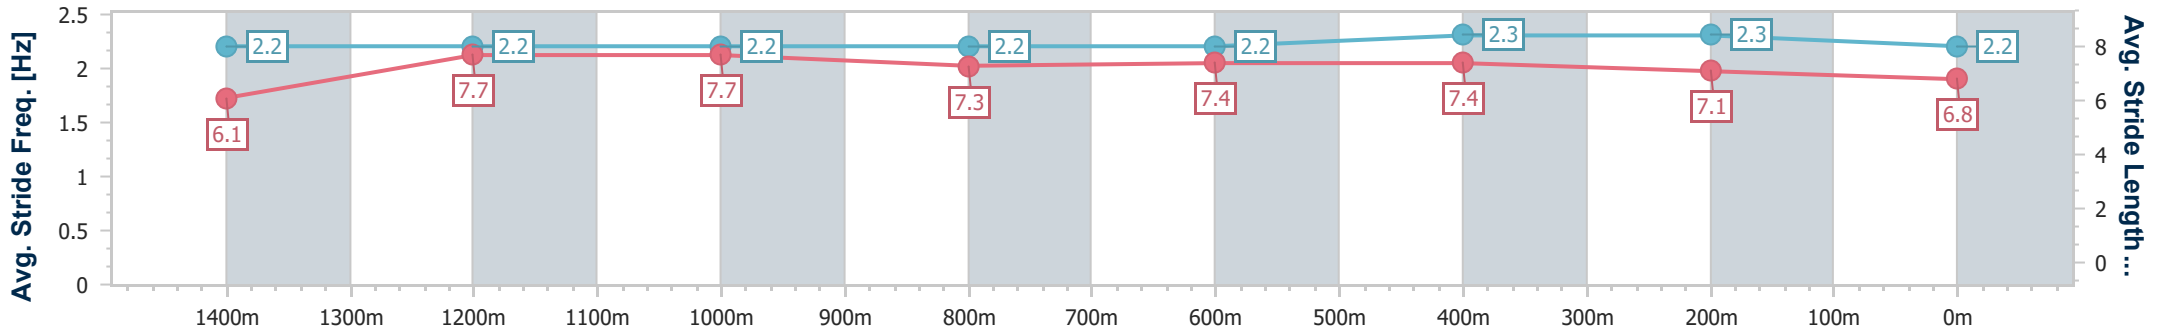

Eagle Farm QLD Professional

Race 2: GALLOPERS SPORTS CLUB OPEN Handicap - 1600m

18 February 2023 - 12:37

Track Rating: Good 4, Weather: Fine, Rail Position: +2m Entire Course

BRISBANE RACING CLUB

Section	Overall	1400m	1200m	1000m	800m	600m	400m	200m
Section Times	1:35.67 [5] (0:13.83)	1:21.84 [2] (0:11.17)	1:10.67 [2] (0:11.49)	0:59.18 [2] (0:11.52)	0:47.66 [2] (0:11.70)	0:35.96 [2] (0:11.43)	0:24.53 [3] (0:11.64)	0:12.89 [3] (0:12.89)
Average Speed [km/h]	52.3	64.5	62.7	62.9	62.3	62.9	61.9	55.9
Top Speed [km/h]	64.3	66.0	63.0	64.5	63.4	64.6	63.9	60.3
Avg. Dist. to Rail [m]	11.7	2.0	1.1	1.1	2.8	0.6	3.6	5.9
Avg. Stride Freq. [Hz]	2.2	2.3	2.3	2.3	2.3	2.3	2.3	2.2
Avg. Stride Length [m]	6.6	7.7	7.6	7.6	7.4	7.4	7.3	7.1

- [] Ranking at each section and finish
- .-.- No data available at this section
- NA No data available

Horse/Jockey Name	Star Of Michelin
Final Rank	6
Fastest Section Time (Section)	0:10.96 (1400m)
Top Speed [km/h] (Section)	65.8 (1400m)
Race State	Finished

Eagle Farm QLD Professional
 Race 2: GALLOPERS SPORTS CLUB OPEN Handicap - 1600m
 18 February 2023 - 12:37
 Track Rating: Good 4, Weather: Fine, Rail Position: +2m Entire Course

BRISBANE RACING CLUB

Section	Overall	1400m	1200m	1000m	800m	600m	400m	200m
Section Times	1:35.93 [6] (0:14.65)	1:21.28 [6] (0:10.96)	1:10.32 [5] (0:11.27)	0:59.05 [4] (0:11.54)	0:47.51 [5] (0:11.51)	0:36.00 [5] (0:11.27)	0:24.73 [5] (0:11.95)	0:12.78 [6] (0:12.78)
Average Speed [km/h]	49.4	65.6	63.9	62.9	63.1	64.4	60.2	56.4
Top Speed [km/h]	65.1	65.8	65.0	63.3	63.7	65.2	62.7	58.7
Avg. Dist. to Rail [m]	10.8	0.4	0.2	1.6	2.2	1.6	7.0	9.1
Avg. Stride Freq. [Hz]	2.2	2.2	2.2	2.2	2.2	2.3	2.3	2.2
Avg. Stride Length [m]	6.1	7.7	7.7	7.3	7.4	7.4	7.1	6.8

- [] Ranking at each section and finish
- .-.- No data available at this section
- NA No data available