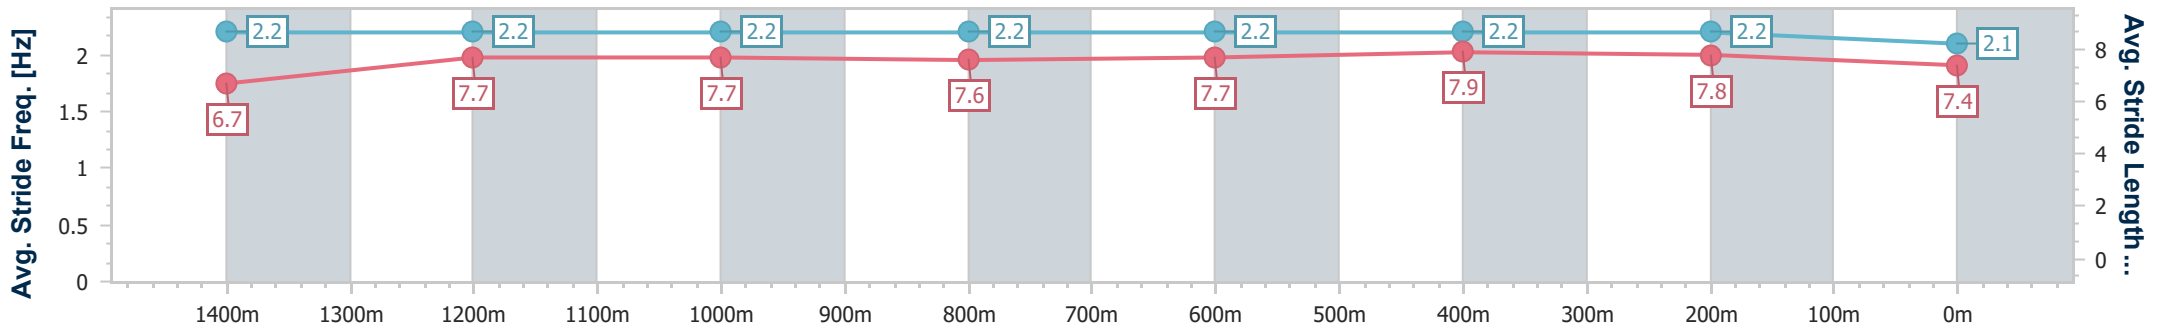

Race 2: GALLOPERS SPORTS CLUB OPEN Handicap - 1600m

18 February 2023 - 12:37

Track Rating: Good 4, Weather: Fine, Rail Position: +2m Entire Course

BRISBANE RACING CLUB

Section	Overall	1400m	1200m	1000m	800m	600m	400m	200m
Section Times	1:35.21 [1] (0:13.88)	1:21.33 [3] (0:11.45)	1:09.88 [3] (0:11.46)	0:58.42 [3] (0:11.59)	0:46.83 [3] (0:11.51)	0:35.32 [4] (0:11.27)	0:24.05 [4] (0:11.48)	0:12.57 [2] (0:12.57)
Average Speed [km/h]	52.1	63.0	62.9	63.0	63.0	64.5	62.7	57.2
Top Speed [km/h]	63.5	63.6	63.6	63.4	64.5	65.2	64.5	60.0
Avg. Dist. to Rail [m]	10.4	2.7	3.1	2.5	1.9	1.6	3.8	5.7
Avg. Stride Freq. [Hz]	2.2	2.2	2.2	2.2	2.2	2.2	2.2	2.1
Avg. Stride Length [m]	6.7	7.7	7.7	7.6	7.7	7.9	7.8	7.4