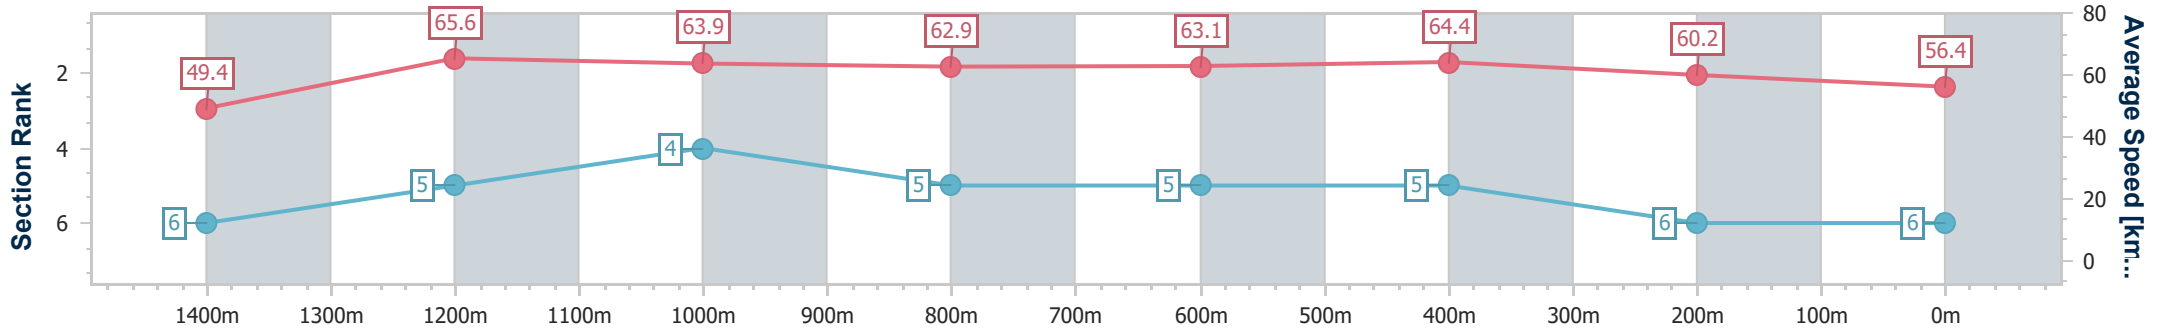

Eagle Farm QLD Professional

Race 2: GALLOPERS SPORTS CLUB OPEN Handicap - 1600m

18 February 2023 - 12:37

Track Rating: Good 4, Weather: Fine, Rail Position: +2m Entire Course

BRISBANE RACING CLUB

Section	Overall	1400m	1200m	1000m	800m	600m	400m	200m
Section Times	1:35.67 [5] (0:13.83)	1:21.84 [2] (0:11.17)	1:10.67 [2] (0:11.49)	0:59.18 [2] (0:11.52)	0:47.66 [2] (0:11.70)	0:35.96 [2] (0:11.43)	0:24.53 [3] (0:11.64)	0:12.89 [3] (0:12.89)
Average Speed [km/h]	52.3	64.5	62.7	62.9	62.3	62.9	61.9	55.9
Top Speed [km/h]	64.3	66.0	63.0	64.5	63.4	64.6	63.9	60.3
Avg. Dist. to Rail [m]	11.7	2.0	1.1	1.1	2.8	0.6	3.6	5.9
Avg. Stride Freq. [Hz]	2.2	2.3	2.3	2.3	2.3	2.3	2.3	2.2
Avg. Stride Length [m]	6.6	7.7	7.6	7.6	7.4	7.4	7.3	7.1

- [] Ranking at each section and finish
- .-.- No data available at this section
- NA No data available

Horse/Jockey Name	Star Of Michelin
Final Rank	6
Fastest Section Time (Section)	0:10.96 (1400m)
Top Speed [km/h] (Section)	65.8 (1400m)
Race State	Finished

Eagle Farm QLD Professional
 Race 2: GALLOPERS SPORTS CLUB OPEN Handicap - 1600m
 18 February 2023 - 12:37
 Track Rating: Good 4, Weather: Fine, Rail Position: +2m Entire Course

BRISBANE RACING CLUB

Section	Overall	1400m	1200m	1000m	800m	600m	400m	200m
Section Times	1:35.93 [6] (0:14.65)	1:21.28 [6] (0:10.96)	1:10.32 [5] (0:11.27)	0:59.05 [4] (0:11.54)	0:47.51 [5] (0:11.51)	0:36.00 [5] (0:11.27)	0:24.73 [5] (0:11.95)	0:12.78 [6] (0:12.78)
Average Speed [km/h]	49.4	65.6	63.9	62.9	63.1	64.4	60.2	56.4
Top Speed [km/h]	65.1	65.8	65.0	63.3	63.7	65.2	62.7	58.7
Avg. Dist. to Rail [m]	10.8	0.4	0.2	1.6	2.2	1.6	7.0	9.1
Avg. Stride Freq. [Hz]	2.2	2.2	2.2	2.2	2.2	2.3	2.3	2.2
Avg. Stride Length [m]	6.1	7.7	7.7	7.3	7.4	7.4	7.1	6.8

- [] Ranking at each section and finish
- .-.- No data available at this section
- NA No data available