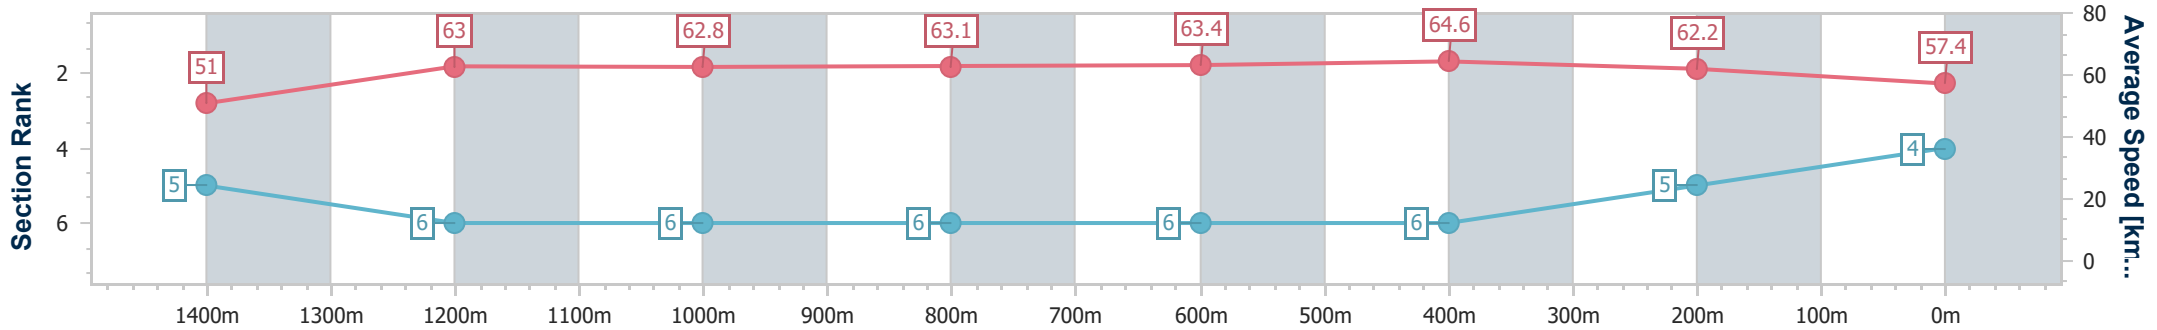

- [] Ranking at each section and finish
- .-.- No data available at this section
- NA No data available

Horse/Jockey Name	Mubariz
Final Rank	4
Fastest Section Time (Section)	0:11.29 (600m)
Top Speed [km/h] (Section)	65.8 (600m)
Race State	Finished

Eagle Farm QLD Professional
Race 2: GALLOPERS SPORTS CLUB OPEN Handicap - 1600m

18 February 2023 - 12:37
Track Rating: Good 4, Weather: Fine, Rail Position: +2m Entire Course

BRISBANE RACING CLUB

Section	Overall	1400m	1200m	1000m	800m	600m	400m	200m
Section Times	1:35.52 [4] (0:14.16)	1:21.36 [5] (0:11.46)	1:09.90 [6] (0:11.47)	0:58.43 [6] (0:11.52)	0:46.91 [6] (0:11.49)	0:35.42 [6] (0:11.29)	0:24.13 [6] (0:11.59)	0:12.54 [5] (0:12.54)
Average Speed [km/h]	51.0	63.0	62.8	63.1	63.4	64.6	62.2	57.4
Top Speed [km/h]	64.3	64.2	63.8	64.2	64.8	65.8	64.7	60.7
Avg. Dist. to Rail [m]	9.1	2.1	2.1	1.6	2.6	2.7	6.1	7.8
Avg. Stride Freq. [Hz]	2.2	2.3	2.3	2.3	2.3	2.3	2.3	2.2
Avg. Stride Length [m]	6.6	7.6	7.7	7.7	7.7	7.7	7.4	7.2