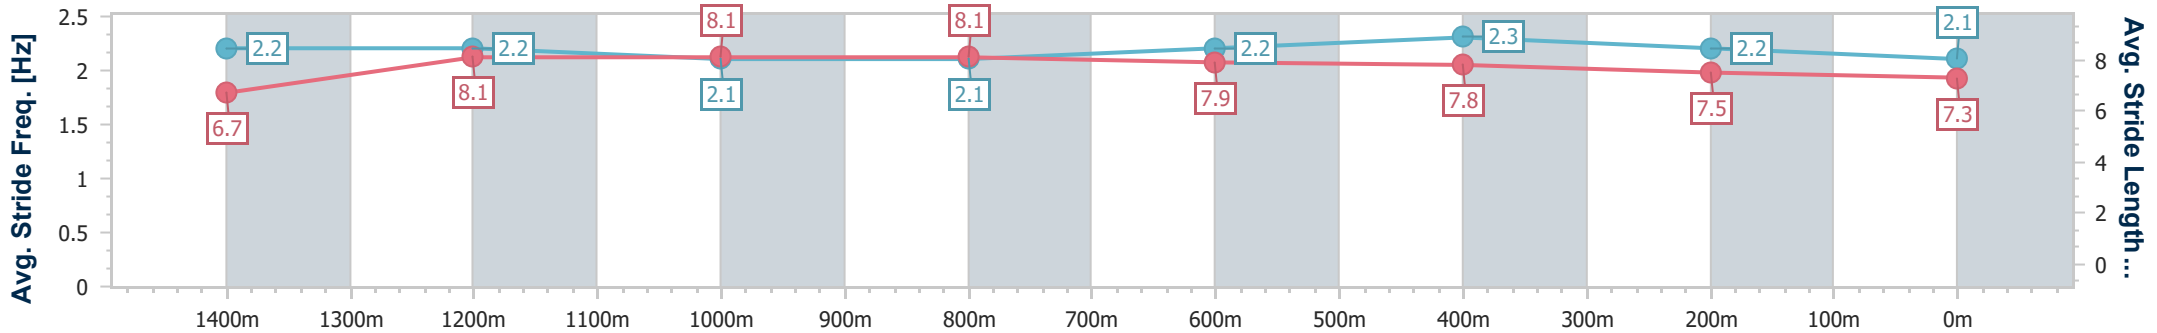

Eagle Farm QLD Professional

Race 2: GALLOPERS SPORTS CLUB OPEN Handicap - 1600m

18 February 2023 - 12:37

Track Rating: Good 4, Weather: Fine, Rail Position: +2m Entire Course

BRISBANE RACING CLUB

Section	Overall	1400m	1200m	1000m	800m	600m	400m	200m
Section Times	1:35.41 [3] (0:13.62)	1:21.79 [1] (0:11.33)	1:10.46 [1] (0:11.37)	0:59.09 [1] (0:11.59)	0:47.50 [1] (0:11.56)	0:35.94 [1] (0:11.24)	0:24.70 [1] (0:11.82)	0:12.88 [1] (0:12.88)
Average Speed [km/h]	53.3	63.7	63.3	62.5	62.3	63.7	60.9	55.9
Top Speed [km/h]	65.2	64.3	63.9	63.1	63.4	64.1	62.9	58.7
Avg. Dist. to Rail [m]	13.6	1.5	1.2	1.1	0.9	1.2	2.6	5.0
Avg. Stride Freq. [Hz]	2.2	2.2	2.1	2.1	2.2	2.3	2.2	2.1
Avg. Stride Length [m]	6.7	8.1	8.1	8.1	7.9	7.8	7.5	7.3

- [] Ranking at each section and finish
- .-.- No data available at this section
- NA No data available

Horse/Jockey Name	Mubariz
Final Rank	4
Fastest Section Time (Section)	0:11.29 (600m)
Top Speed [km/h] (Section)	65.8 (600m)
Race State	Finished