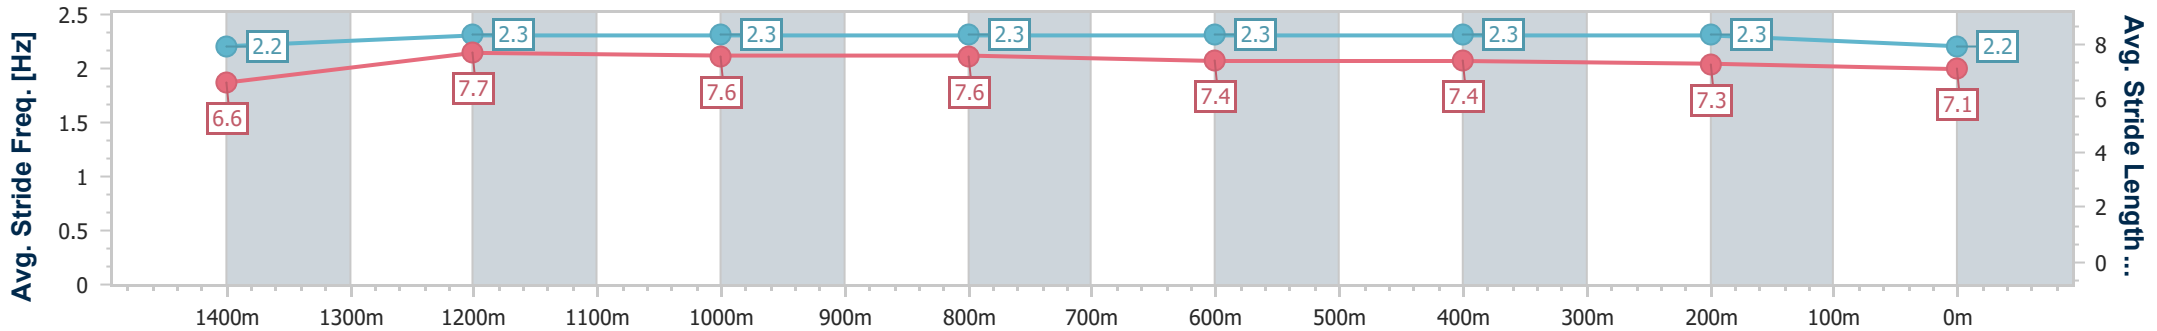

- [] Ranking at each section and finish
- .-.- No data available at this section
- NA No data available

Horse/Jockey Name	Tears Of Love
Final Rank	5
Fastest Section Time (Section)	0:11.17 (1400m)
Top Speed [km/h] (Section)	66.0 (1400m)
Race State	Finished

Eagle Farm QLD Professional

Race 2: GALLOPERS SPORTS CLUB OPEN Handicap - 1600m

18 February 2023 - 12:37

Track Rating: Good 4, Weather: Fine, Rail Position: +2m Entire Course

BRISBANE RACING CLUB

Section	Overall	1400m	1200m	1000m	800m	600m	400m	200m
Section Times	1:35.67 [5] (0:13.83)	1:21.84 [2] (0:11.17)	1:10.67 [2] (0:11.49)	0:59.18 [2] (0:11.52)	0:47.66 [2] (0:11.70)	0:35.96 [2] (0:11.43)	0:24.53 [3] (0:11.64)	0:12.89 [3] (0:12.89)
Average Speed [km/h]	52.3	64.5	62.7	62.9	62.3	62.9	61.9	55.9
Top Speed [km/h]	64.3	66.0	63.0	64.5	63.4	64.6	63.9	60.3
Avg. Dist. to Rail [m]	11.7	2.0	1.1	1.1	2.8	0.6	3.6	5.9
Avg. Stride Freq. [Hz]	2.2	2.3	2.3	2.3	2.3	2.3	2.3	2.2
Avg. Stride Length [m]	6.6	7.7	7.6	7.6	7.4	7.4	7.3	7.1

- [] Ranking at each section and finish
- .-.- No data available at this section
- NA No data available

Horse/Jockey Name	Star Of Michelin
Final Rank	6
Fastest Section Time (Section)	0:10.96 (1400m)
Top Speed [km/h] (Section)	65.8 (1400m)
Race State	Finished