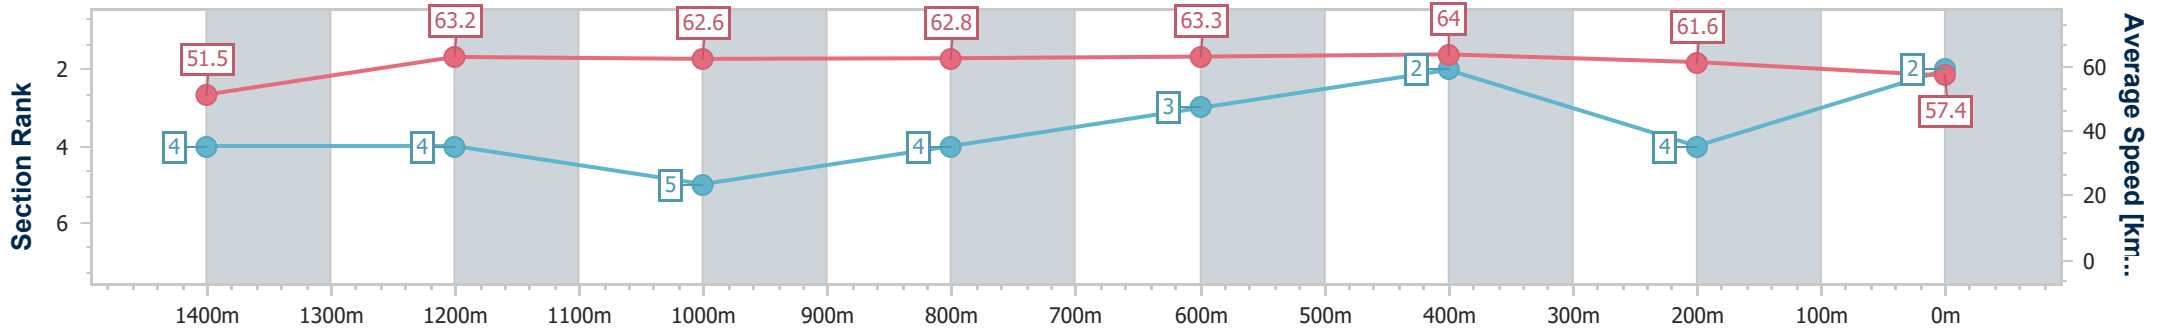

Eagle Farm QLD Professional

Race 2: GALLOPERS SPORTS CLUB OPEN Handicap - 1600m

18 February 2023 - 12:37

Track Rating: Good 4, Weather: Fine, Rail Position: +2m Entire Course

BRISBANE RACING CLUB

Section	Overall	1400m	1200m	1000m	800m	600m	400m	200m
Section Times	1:35.36 [2] (0:14.03)	1:21.33 [4] (0:11.40)	1:09.93 [4] (0:11.51)	0:58.42 [5] (0:11.47)	0:46.95 [4] (0:11.43)	0:35.52 [3] (0:11.26)	0:24.26 [2] (0:11.71)	0:12.55 [4] (0:12.55)
Average Speed [km/h]	51.5	63.2	62.6	62.8	63.3	64.0	61.6	57.4
Top Speed [km/h]	64.4	64.6	63.4	63.6	63.8	64.5	63.5	59.6
Avg. Dist. to Rail [m]	9.1	1.3	0.9	0.5	0.3	0.7	1.7	2.3
Avg. Stride Freq. [Hz]	2.2	2.3	2.2	2.2	2.2	2.3	2.3	2.2
Avg. Stride Length [m]	6.5	7.8	7.7	7.8	7.7	7.8	7.5	7.2