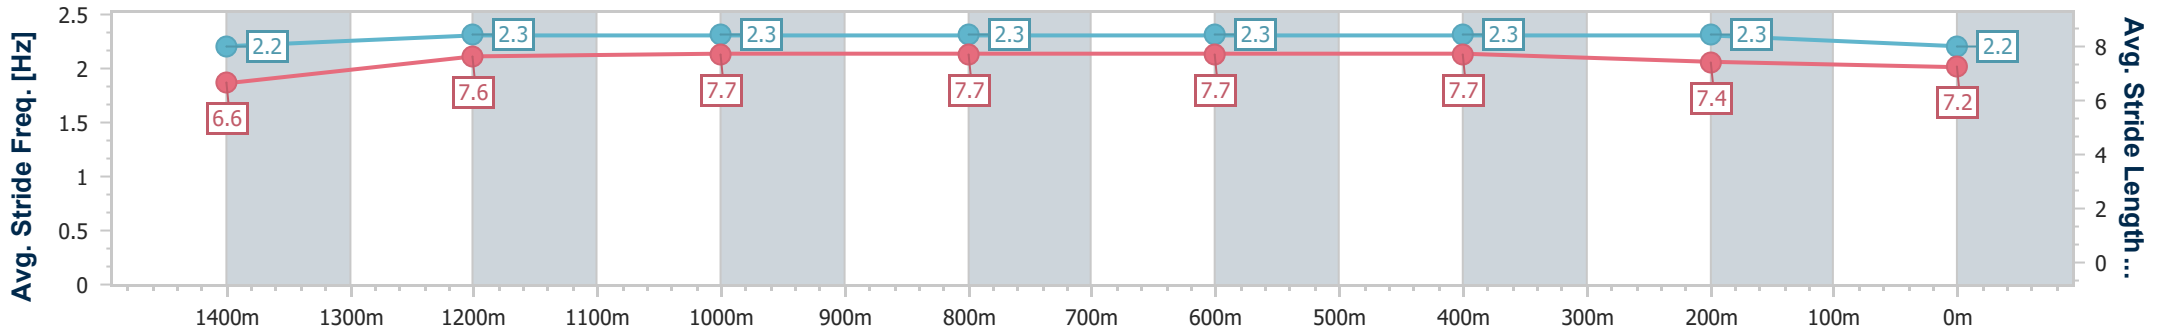

Eagle Farm QLD Professional

Race 2: GALLOPERS SPORTS CLUB OPEN Handicap - 1600m

18 February 2023 - 12:37

Track Rating: Good 4, Weather: Fine, Rail Position: +2m Entire Course

BRISBANE RACING CLUB

Section	Overall	1400m	1200m	1000m	800m	600m	400m	200m
Section Times	1:35.41 [3] (0:13.62)	1:21.79 [1] (0:11.33)	1:10.46 [1] (0:11.37)	0:59.09 [1] (0:11.59)	0:47.50 [1] (0:11.56)	0:35.94 [1] (0:11.24)	0:24.70 [1] (0:11.82)	0:12.88 [1] (0:12.88)
Average Speed [km/h]	53.3	63.7	63.3	62.5	62.3	63.7	60.9	55.9
Top Speed [km/h]	65.2	64.3	63.9	63.1	63.4	64.1	62.9	58.7
Avg. Dist. to Rail [m]	13.6	1.5	1.2	1.1	0.9	1.2	2.6	5.0
Avg. Stride Freq. [Hz]	2.2	2.2	2.1	2.1	2.2	2.3	2.2	2.1
Avg. Stride Length [m]	6.7	8.1	8.1	8.1	7.9	7.8	7.5	7.3

- [] Ranking at each section and finish
- .-.- No data available at this section
- NA No data available

Horse/Jockey Name	Mubariz
Final Rank	4
Fastest Section Time (Section)	0:11.29 (600m)
Top Speed [km/h] (Section)	65.8 (600m)
Race State	Finished

Eagle Farm QLD Professional
Race 2: GALLOPERS SPORTS CLUB OPEN Handicap - 1600m

18 February 2023 - 12:37
Track Rating: Good 4, Weather: Fine, Rail Position: +2m Entire Course

BRISBANE RACING CLUB

Section	Overall	1400m	1200m	1000m	800m	600m	400m	200m
Section Times	1:35.52 [4] (0:14.16)	1:21.36 [5] (0:11.46)	1:09.90 [6] (0:11.47)	0:58.43 [6] (0:11.52)	0:46.91 [6] (0:11.49)	0:35.42 [6] (0:11.29)	0:24.13 [6] (0:11.59)	0:12.54 [5] (0:12.54)
Average Speed [km/h]	51.0	63.0	62.8	63.1	63.4	64.6	62.2	57.4
Top Speed [km/h]	64.3	64.2	63.8	64.2	64.8	65.8	64.7	60.7
Avg. Dist. to Rail [m]	9.1	2.1	2.1	1.6	2.6	2.7	6.1	7.8
Avg. Stride Freq. [Hz]	2.2	2.3	2.3	2.3	2.3	2.3	2.3	2.2
Avg. Stride Length [m]	6.6	7.6	7.7	7.7	7.7	7.7	7.4	7.2