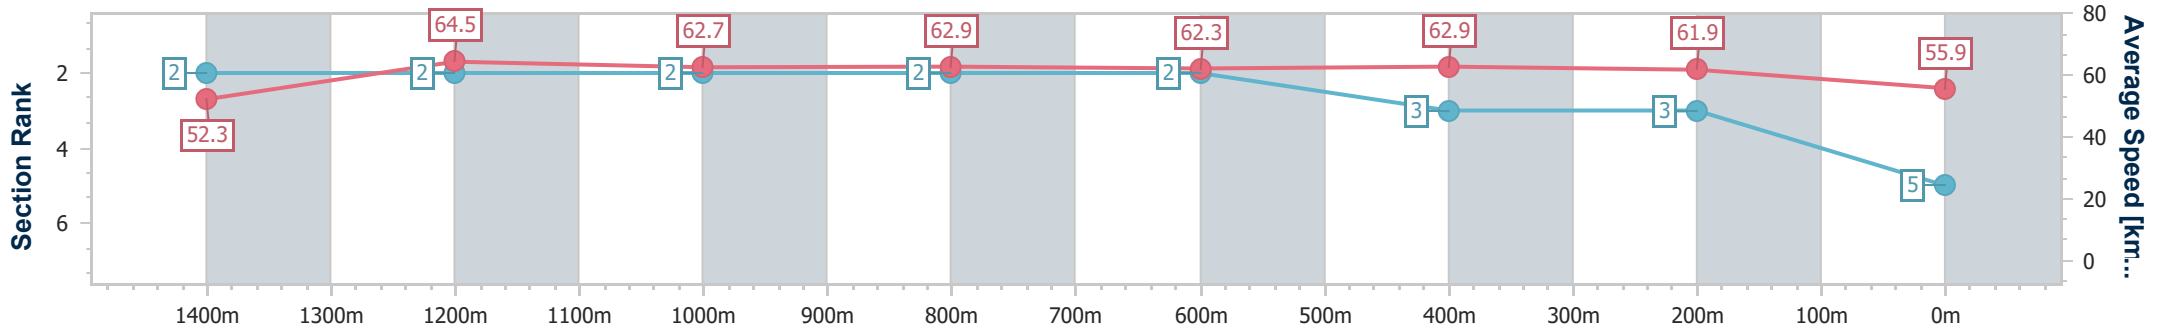

- [] Ranking at each section and finish
- .-.- No data available at this section
- NA No data available

Horse/Jockey Name	Tears Of Love
Final Rank	5
Fastest Section Time (Section)	0:11.17 (1400m)
Top Speed [km/h] (Section)	66.0 (1400m)
Race State	Finished

Eagle Farm QLD Professional

Race 2: GALLOPERS SPORTS CLUB OPEN Handicap - 1600m

18 February 2023 - 12:37

Track Rating: Good 4, Weather: Fine, Rail Position: +2m Entire Course

BRISBANE RACING CLUB

Section	Overall	1400m	1200m	1000m	800m	600m	400m	200m
Section Times	1:35.67 [5] (0:13.83)	1:21.84 [2] (0:11.17)	1:10.67 [2] (0:11.49)	0:59.18 [2] (0:11.52)	0:47.66 [2] (0:11.70)	0:35.96 [2] (0:11.43)	0:24.53 [3] (0:11.64)	0:12.89 [3] (0:12.89)
Average Speed [km/h]	52.3	64.5	62.7	62.9	62.3	62.9	61.9	55.9
Top Speed [km/h]	64.3	66.0	63.0	64.5	63.4	64.6	63.9	60.3
Avg. Dist. to Rail [m]	11.7	2.0	1.1	1.1	2.8	0.6	3.6	5.9
Avg. Stride Freq. [Hz]	2.2	2.3	2.3	2.3	2.3	2.3	2.3	2.2
Avg. Stride Length [m]	6.6	7.7	7.6	7.6	7.4	7.4	7.3	7.1

- [] Ranking at each section and finish
- .-.- No data available at this section
- NA No data available

Horse/Jockey Name	Star Of Michelin
Final Rank	6
Fastest Section Time (Section)	0:10.96 (1400m)
Top Speed [km/h] (Section)	65.8 (1400m)
Race State	Finished