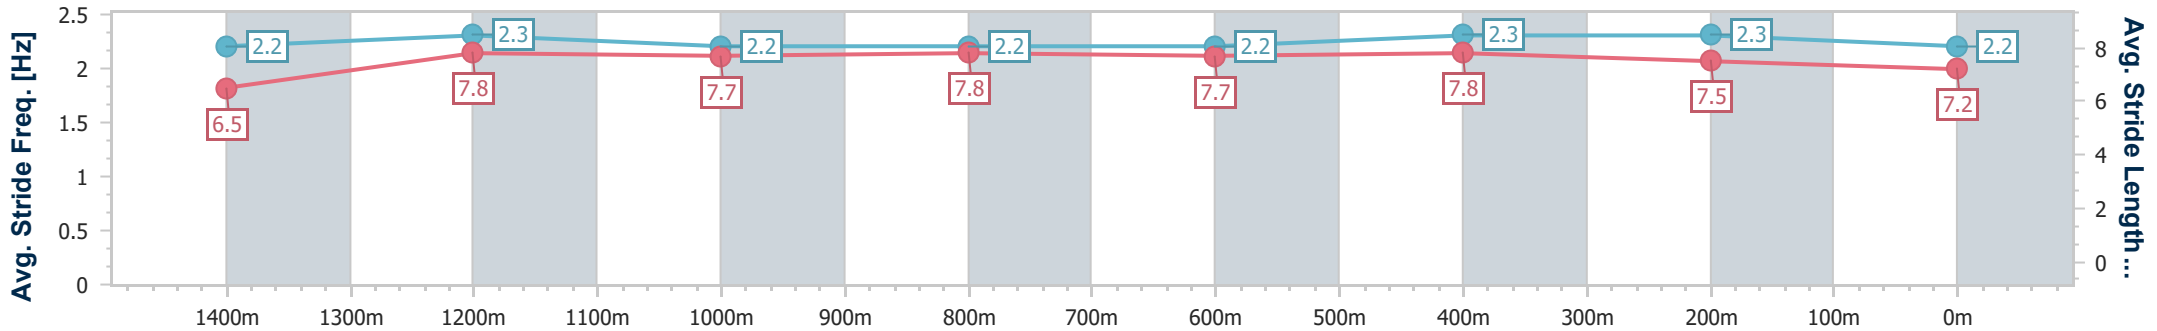

Eagle Farm QLD Professional

Race 2: GALLOPERS SPORTS CLUB OPEN Handicap - 1600m

18 February 2023 - 12:37

Track Rating: Good 4, Weather: Fine, Rail Position: +2m Entire Course

BRISBANE RACING CLUB

Section	Overall	1400m	1200m	1000m	800m	600m	400m	200m
Section Times	1:35.36 [2] (0:14.03)	1:21.33 [4] (0:11.40)	1:09.93 [4] (0:11.51)	0:58.42 [5] (0:11.47)	0:46.95 [4] (0:11.43)	0:35.52 [3] (0:11.26)	0:24.26 [2] (0:11.71)	0:12.55 [4] (0:12.55)
Average Speed [km/h]	51.5	63.2	62.6	62.8	63.3	64.0	61.6	57.4
Top Speed [km/h]	64.4	64.6	63.4	63.6	63.8	64.5	63.5	59.6
Avg. Dist. to Rail [m]	9.1	1.3	0.9	0.5	0.3	0.7	1.7	2.3
Avg. Stride Freq. [Hz]	2.2	2.3	2.2	2.2	2.2	2.3	2.3	2.2
Avg. Stride Length [m]	6.5	7.8	7.7	7.8	7.7	7.8	7.5	7.2