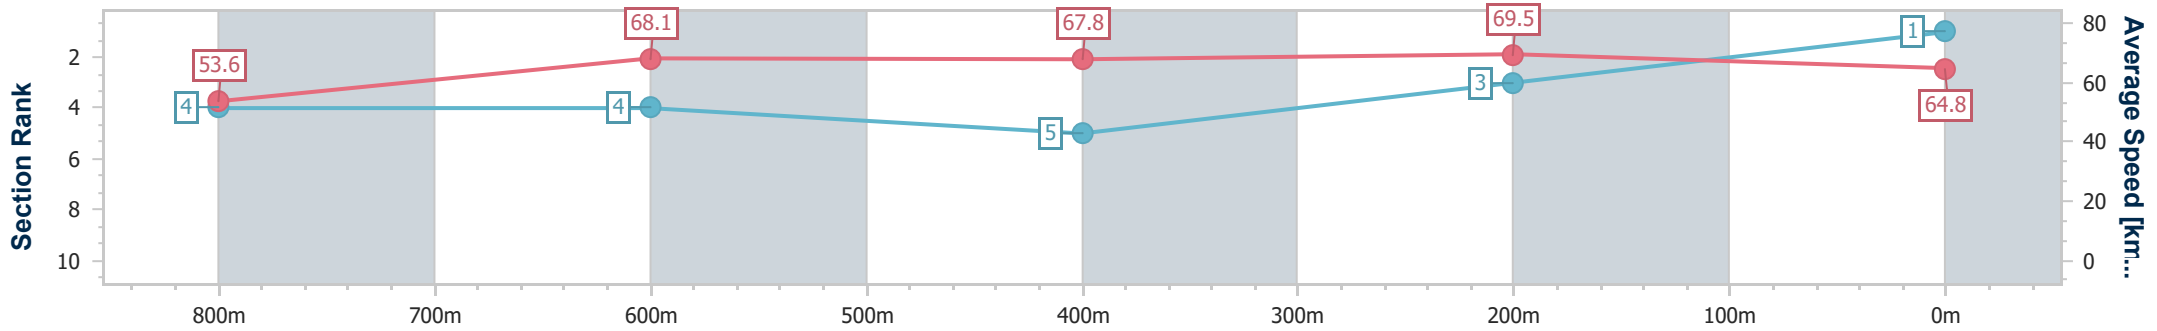

Section	Overall	800m	600m	400m	200m
Section Times	0:56.50 [1] (0:13.53)	0:42.97 [4] (0:10.70)	0:32.27 [4] (0:10.79)	0:21.48 [5] (0:10.37)	0:11.11 [3] (0:11.11)
Average Speed [km/h]	53.6	68.1	67.8	69.5	64.8
Top Speed [km/h]	67.4	69.8	69.9	70.0	67.8
Avg. Dist. to Rail [m]	4.2	2.4	3.5	5.5	5.5
Avg. Stride Freq. [Hz]	2.3	2.5	2.4	2.5	2.4
Avg. Stride Length [m]	6.4	7.7	7.7	7.7	7.4