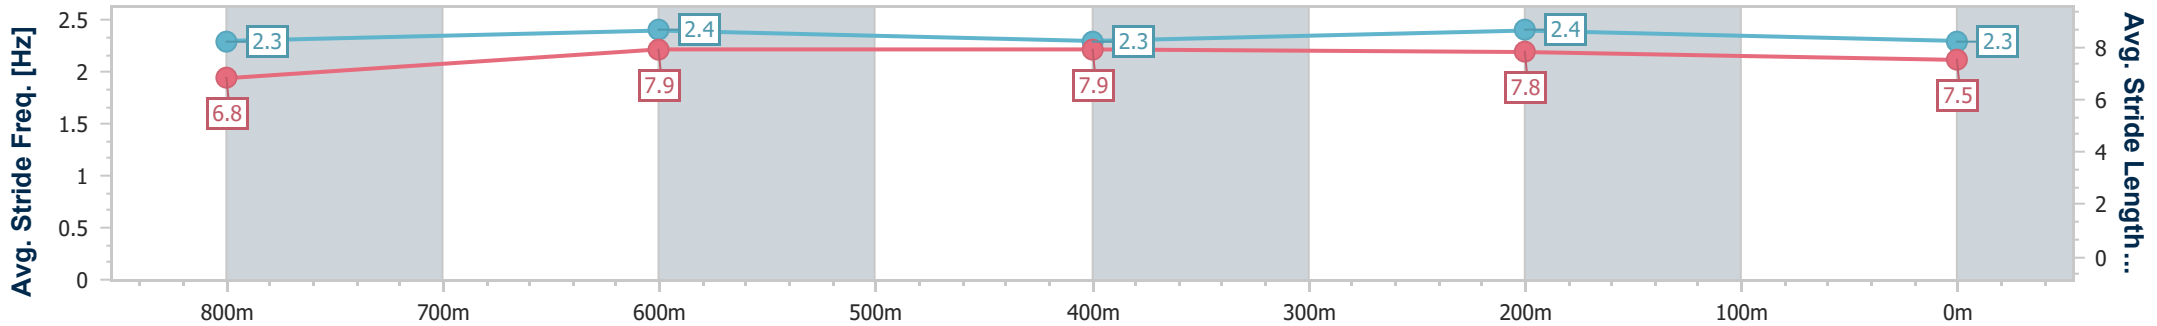

Horse/Jockey Name	Osamu
Final Rank	3
Fastest Section Time (Section)	0:10.57 (800m)
Top Speed [km/h] (Section)	69.1 (800m)
Race State	Finished

Eagle Farm QLD Professional
Race 8: LADBROKES PUNTER ASSIST BENCHMARK 90
Handicap - 1000m
18 February 2023 - 16:28
Track Rating: Good 4, Weather: Fine, Rail Position: +2m Entire Course

BRISBANE
RACING CLUB

Section	Overall	800m	600m	400m	200m
Section Times	0:56.69 [3] (0:13.06)	0:43.63 [1] (0:10.57)	0:33.06 [1] (0:10.77)	0:22.29 [1] (0:10.65)	0:11.64 [1] (0:11.64)
Average Speed [km/h]	55.4	68.1	66.9	67.5	61.9
Top Speed [km/h]	68.7	69.1	67.7	68.8	65.8
Avg. Dist. to Rail [m]	2.8	0.3	0.2	0.2	0.3
Avg. Stride Freq. [Hz]	2.3	2.4	2.3	2.4	2.3
Avg. Stride Length [m]	6.8	7.9	7.9	7.8	7.5

- [ ] Ranking at each section and finish
- -.-.- No data available at this section
- NA No data available