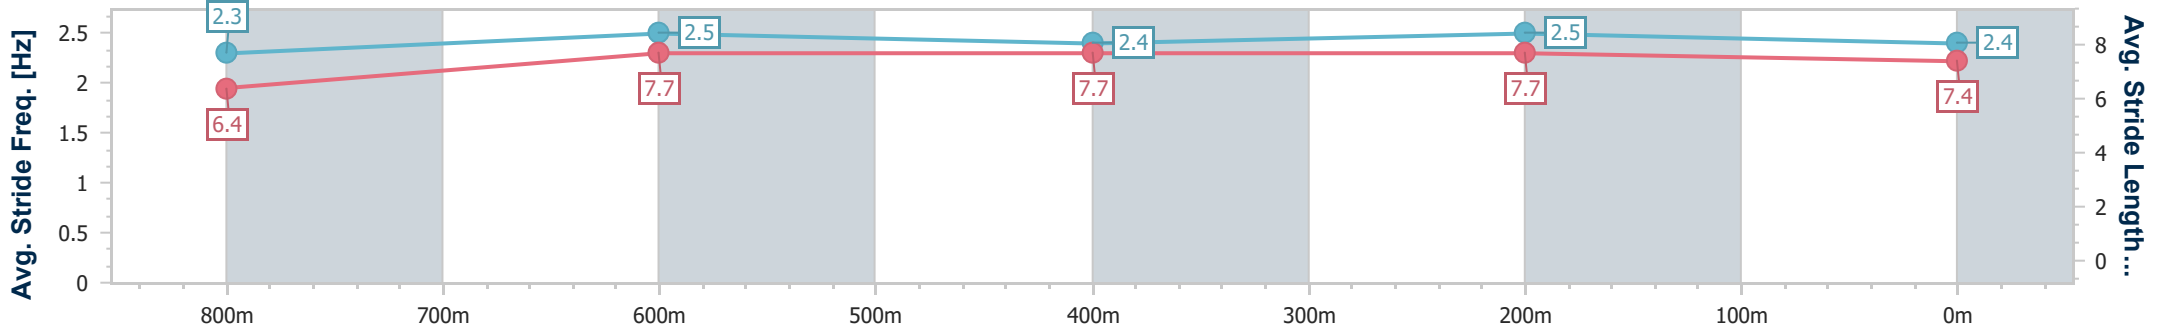

Section	Overall	800m	600m	400m	200m
Section Times	0:56.50 [1] (0:13.53)	0:42.97 [4] (0:10.70)	0:32.27 [4] (0:10.79)	0:21.48 [5] (0:10.37)	0:11.11 [3] (0:11.11)
Average Speed [km/h]	53.6	68.1	67.8	69.5	64.8
Top Speed [km/h]	67.4	69.8	69.9	70.0	67.8
Avg. Dist. to Rail [m]	4.2	2.4	3.5	5.5	5.5
Avg. Stride Freq. [Hz]	2.3	2.5	2.4	2.5	2.4
Avg. Stride Length [m]	6.4	7.7	7.7	7.7	7.4