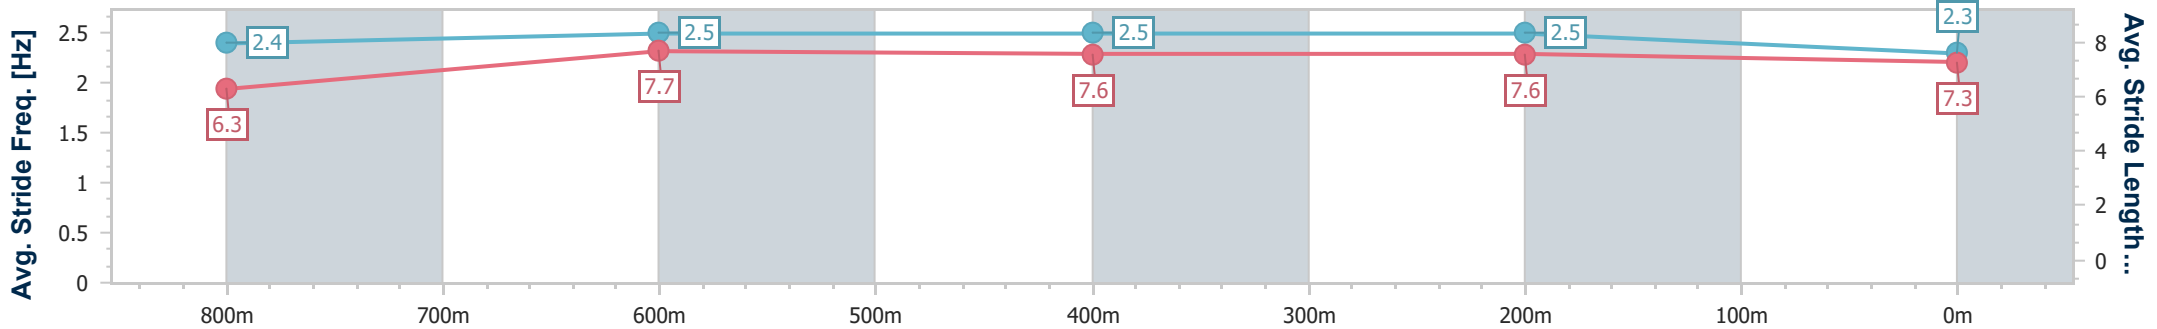

Horse/Jockey Name	Glorious Ruby
Final Rank	5
Fastest Section Time (Section)	0:10.52 (600m)
Top Speed [km/h] (Section)	69.6 (800m)
Race State	Finished

Eagle Farm QLD Professional
Race 8: LADBROKES PUNTER ASSIST BENCHMARK 90
Handicap - 1000m
18 February 2023 - 16:28
Track Rating: Good 4, Weather: Fine, Rail Position: +2m Entire Course

BRISBANE
RACING CLUB

Section	Overall	800m	600m	400m	200m
Section Times	0:57.22 [5] (0:13.68)	0:43.54 [5] (0:10.57)	0:32.97 [5] (0:10.52)	0:22.45 [3] (0:10.61)	0:11.84 [5] (0:11.84)
Average Speed [km/h]	53.2	68.5	68.2	67.7	60.9
Top Speed [km/h]	67.8	69.6	68.5	68.6	65.8
Avg. Dist. to Rail [m]	5.9	1.4	0.9	0.4	1.4
Avg. Stride Freq. [Hz]	2.4	2.5	2.5	2.5	2.3
Avg. Stride Length [m]	6.3	7.7	7.6	7.6	7.3

- [ ] Ranking at each section and finish
- -.-.- No data available at this section
- NA No data available