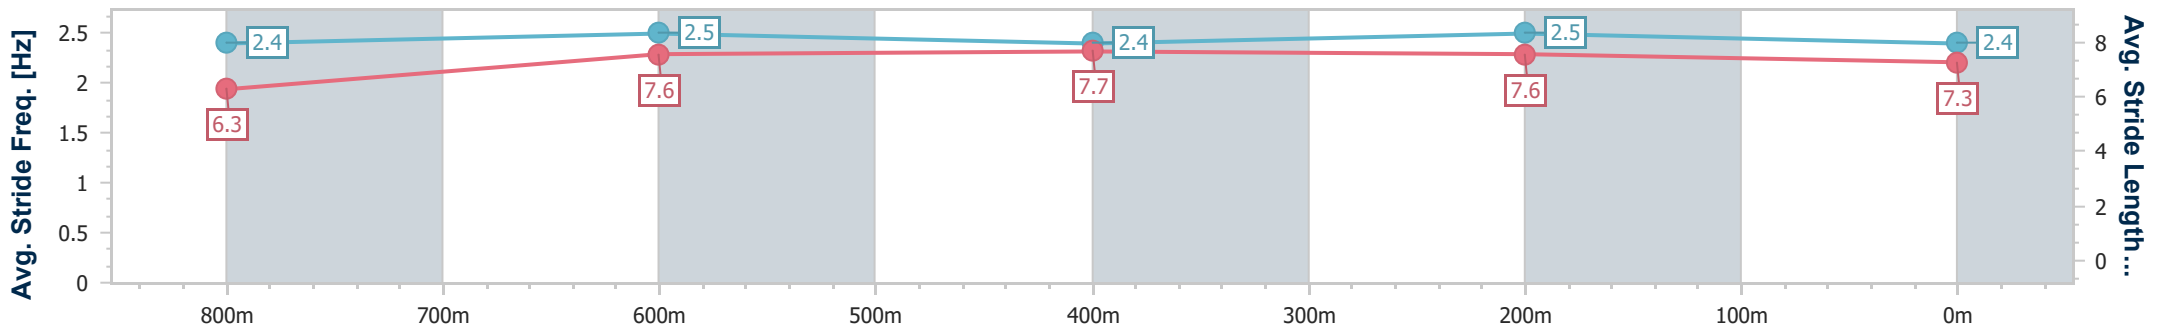

Horse/Jockey Name	Boomnova
Final Rank	4
Fastest Section Time (Section)	0:10.52 (400m)
Top Speed [km/h] (Section)	69.7 (800m)
Race State	Finished

Eagle Farm QLD Professional
Race 8: LADBROKES PUNTER ASSIST BENCHMARK 90
Handicap - 1000m
18 February 2023 - 16:28
Track Rating: Good 4, Weather: Fine, Rail Position: +2m Entire Course

BRISBANE
RACING CLUB

Section	Overall	800m	600m	400m	200m
Section Times	0:56.98 [4] (0:13.27)	0:43.71 [3] (0:10.81)	0:32.90 [3] (0:10.78)	0:22.12 [4] (0:10.52)	0:11.60 [4] (0:11.60)
Average Speed [km/h]	54.5	67.3	67.1	68.6	62.0
Top Speed [km/h]	69.7	69.7	68.7	69.6	67.5
Avg. Dist. to Rail [m]	3.3	2.0	1.4	2.8	3.5
Avg. Stride Freq. [Hz]	2.4	2.5	2.4	2.5	2.4
Avg. Stride Length [m]	6.3	7.6	7.7	7.6	7.3

- [ ] Ranking at each section and finish
- -.-.- No data available at this section
- NA No data available