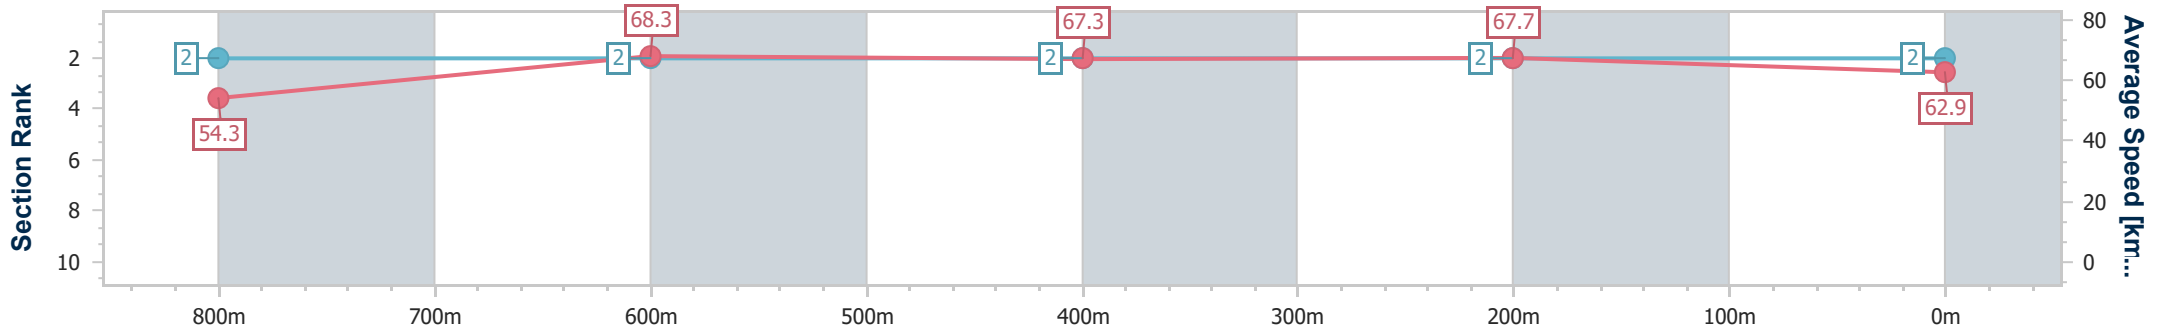

Horse/Jockey Name	Rubiquitous
Final Rank	2
Fastest Section Time (Section)	0:10.58 (800m)
Top Speed [km/h] (Section)	69.1 (800m)
Race State	Finished

Eagle Farm QLD Professional
Race 8: LADBROKES PUNTER ASSIST BENCHMARK 90
Handicap - 1000m
18 February 2023 - 16:28
Track Rating: Good 4, Weather: Fine, Rail Position: +2m Entire Course

BRISBANE
RACING CLUB

Section	Overall	800m	600m	400m	200m
Section Times	0:56.64 [2] (0:13.24)	0:43.40 [2] (0:10.58)	0:32.82 [2] (0:10.70)	0:22.12 [2] (0:10.65)	0:11.47 [2] (0:11.47)
Average Speed [km/h]	54.3	68.3	67.3	67.7	62.9
Top Speed [km/h]	69.1	69.1	67.4	68.5	66.5
Avg. Dist. to Rail [m]	0.7	0.5	0.5	1.6	3.0
Avg. Stride Freq. [Hz]	2.2	2.4	2.3	2.4	2.3
Avg. Stride Length [m]	7.0	7.9	8.0	7.9	7.6

- [ ] Ranking at each section and finish
- -.-.- No data available at this section
- NA No data available