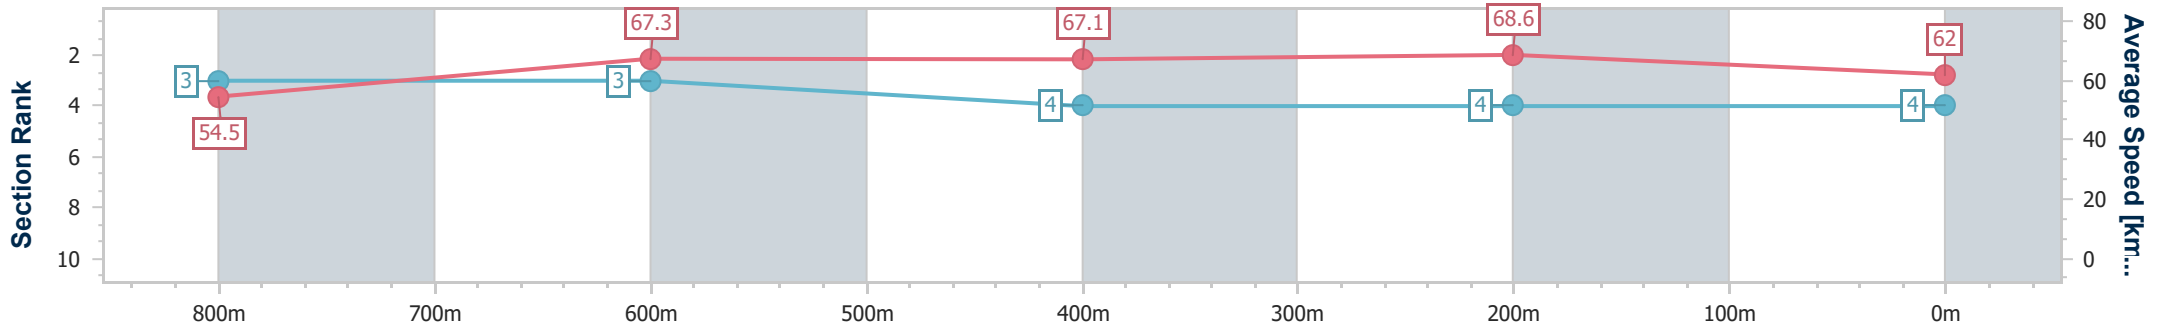

Section	Overall	800m	600m	400m	200m
Section Times	0:56.69 [3] (0:13.06)	0:43.63 [1] (0:10.57)	0:33.06 [1] (0:10.77)	0:22.29 [1] (0:10.65)	0:11.64 [1] (0:11.64)
Average Speed [km/h]	55.4	68.1	66.9	67.5	61.9
Top Speed [km/h]	68.7	69.1	67.7	68.8	65.8
Avg. Dist. to Rail [m]	2.8	0.3	0.2	0.2	0.3
Avg. Stride Freq. [Hz]	2.3	2.4	2.3	2.4	2.3
Avg. Stride Length [m]	6.8	7.9	7.9	7.8	7.5

- [] Ranking at each section and finish
- .-.- No data available at this section
- NA No data available

Horse/Jockey Name	Boomnova
Final Rank	4
Fastest Section Time (Section)	0:10.52 (400m)
Top Speed [km/h] (Section)	69.7 (800m)
Race State	Finished

Section	Overall	800m	600m	400m	200m
Section Times	0:56.98 [4] (0:13.27)	0:43.71 [3] (0:10.81)	0:32.90 [3] (0:10.78)	0:22.12 [4] (0:10.52)	0:11.60 [4] (0:11.60)
Average Speed [km/h]	54.5	67.3	67.1	68.6	62.0
Top Speed [km/h]	69.7	69.7	68.7	69.6	67.5
Avg. Dist. to Rail [m]	3.3	2.0	1.4	2.8	3.5
Avg. Stride Freq. [Hz]	2.4	2.5	2.4	2.5	2.4
Avg. Stride Length [m]	6.3	7.6	7.7	7.6	7.3