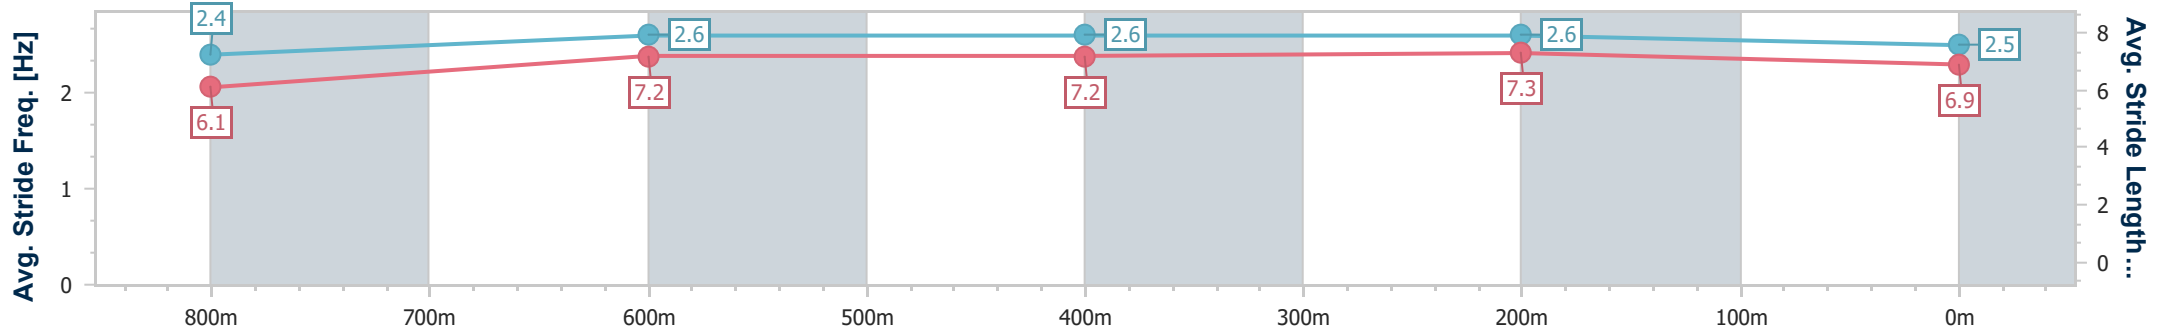

Section	Overall	800m	600m	400m	200m
Section Times	0:57.22 [5] (0:13.68)	0:43.54 [5] (0:10.57)	0:32.97 [5] (0:10.52)	0:22.45 [3] (0:10.61)	0:11.84 [5] (0:11.84)
Average Speed [km/h]	53.2	68.5	68.2	67.7	60.9
Top Speed [km/h]	67.8	69.6	68.5	68.6	65.8
Avg. Dist. to Rail [m]	5.9	1.4	0.9	0.4	1.4
Avg. Stride Freq. [Hz]	2.4	2.5	2.5	2.5	2.3
Avg. Stride Length [m]	6.3	7.7	7.6	7.6	7.3

- [] Ranking at each section and finish
- .-.- No data available at this section
- NA No data available

Horse/Jockey Name	Gogol
Final Rank	6
Fastest Section Time (Section)	0:10.55 (400m)
Top Speed [km/h] (Section)	70.0 (600m)
Race State	Finished

Section	Overall	800m	600m	400m	200m
Section Times	0:57.26 [6] (0:13.88)	0:43.38 [6] (0:10.57)	0:32.81 [6] (0:10.60)	0:22.21 [6] (0:10.55)	0:11.66 [6] (0:11.66)
Average Speed [km/h]	52.3	68.2	68.0	68.3	61.7
Top Speed [km/h]	66.2	69.8	70.0	69.9	65.7
Avg. Dist. to Rail [m]	5.6	0.2	0.4	1.6	2.9
Avg. Stride Freq. [Hz]	2.4	2.6	2.6	2.6	2.5
Avg. Stride Length [m]	6.1	7.2	7.2	7.3	6.9