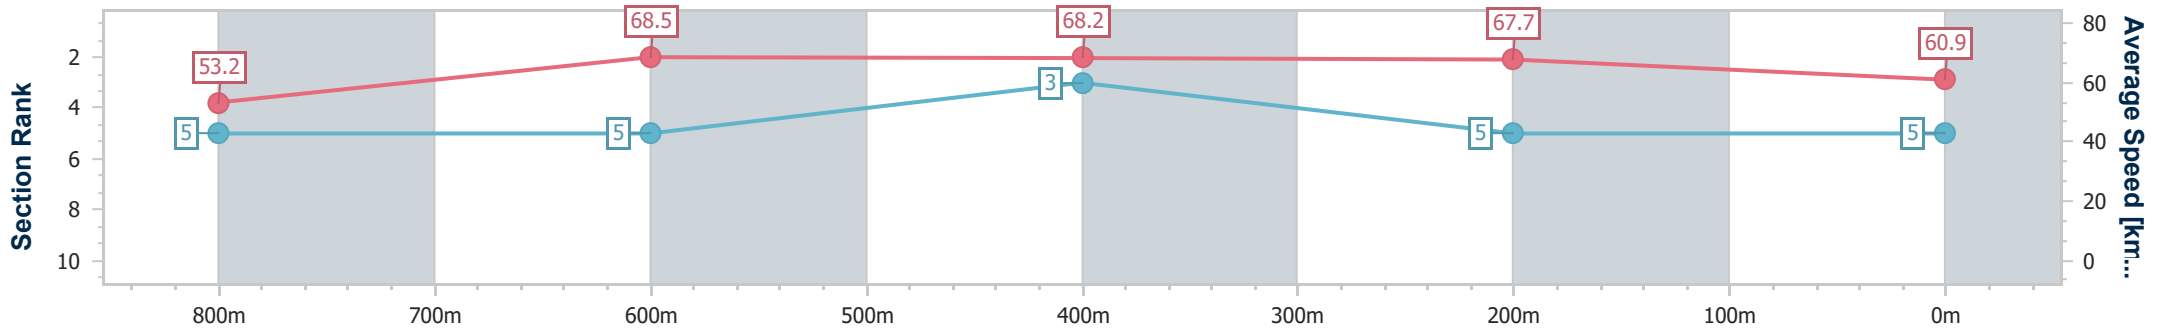

Horse/Jockey Name	Glorious Ruby
Final Rank	5
Fastest Section Time (Section)	0:10.52 (600m)
Top Speed [km/h] (Section)	69.6 (800m)
Race State	Finished

Eagle Farm QLD Professional
Race 8: LADBROKES PUNTER ASSIST BENCHMARK 90
Handicap - 1000m
18 February 2023 - 16:28
Track Rating: Good 4, Weather: Fine, Rail Position: +2m Entire Course

BRISBANE
RACING CLUB

Section	Overall	800m	600m	400m	200m
Section Times	0:57.22 [5] (0:13.68)	0:43.54 [5] (0:10.57)	0:32.97 [5] (0:10.52)	0:22.45 [3] (0:10.61)	0:11.84 [5] (0:11.84)
Average Speed [km/h]	53.2	68.5	68.2	67.7	60.9
Top Speed [km/h]	67.8	69.6	68.5	68.6	65.8
Avg. Dist. to Rail [m]	5.9	1.4	0.9	0.4	1.4
Avg. Stride Freq. [Hz]	2.4	2.5	2.5	2.5	2.3
Avg. Stride Length [m]	6.3	7.7	7.6	7.6	7.3

- [ ] Ranking at each section and finish
- -.-.- No data available at this section
- NA No data available