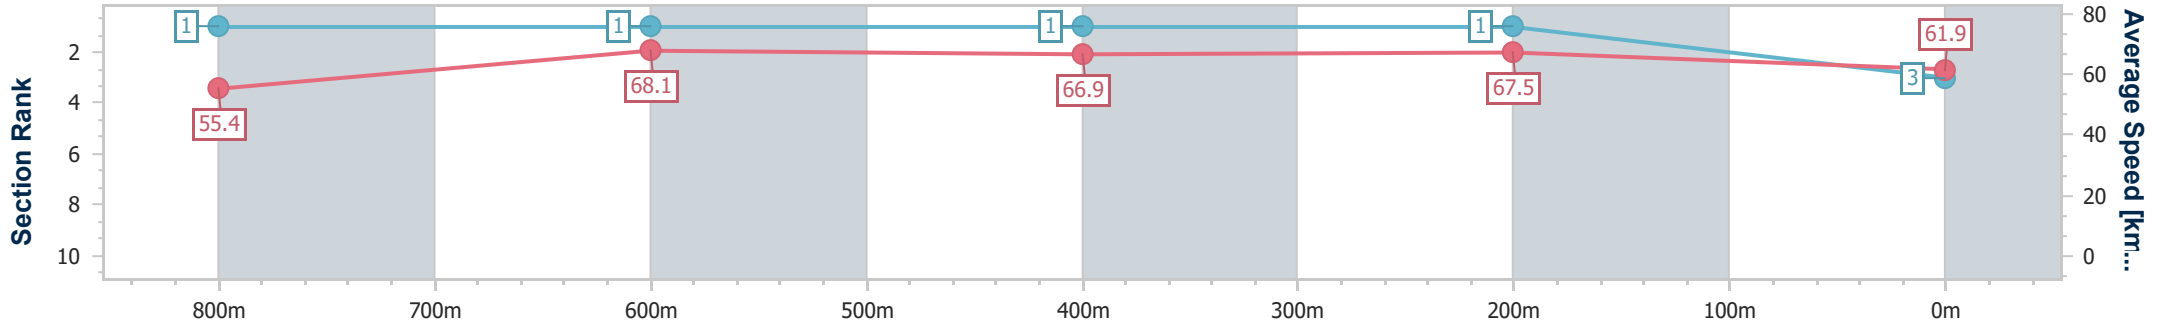

Horse/Jockey Name	Osamu
Final Rank	3
Fastest Section Time (Section)	0:10.57 (800m)
Top Speed [km/h] (Section)	69.1 (800m)
Race State	Finished

Eagle Farm QLD Professional
Race 8: LADBROKES PUNTER ASSIST BENCHMARK 90
Handicap - 1000m
18 February 2023 - 16:28
Track Rating: Good 4, Weather: Fine, Rail Position: +2m Entire Course

BRISBANE
RACING CLUB

Section	Overall	800m	600m	400m	200m
Section Times	0:56.69 [3] (0:13.06)	0:43.63 [1] (0:10.57)	0:33.06 [1] (0:10.77)	0:22.29 [1] (0:10.65)	0:11.64 [1] (0:11.64)
Average Speed [km/h]	55.4	68.1	66.9	67.5	61.9
Top Speed [km/h]	68.7	69.1	67.7	68.8	65.8
Avg. Dist. to Rail [m]	2.8	0.3	0.2	0.2	0.3
Avg. Stride Freq. [Hz]	2.3	2.4	2.3	2.4	2.3
Avg. Stride Length [m]	6.8	7.9	7.9	7.8	7.5

- [ ] Ranking at each section and finish
- -.-.- No data available at this section
- NA No data available