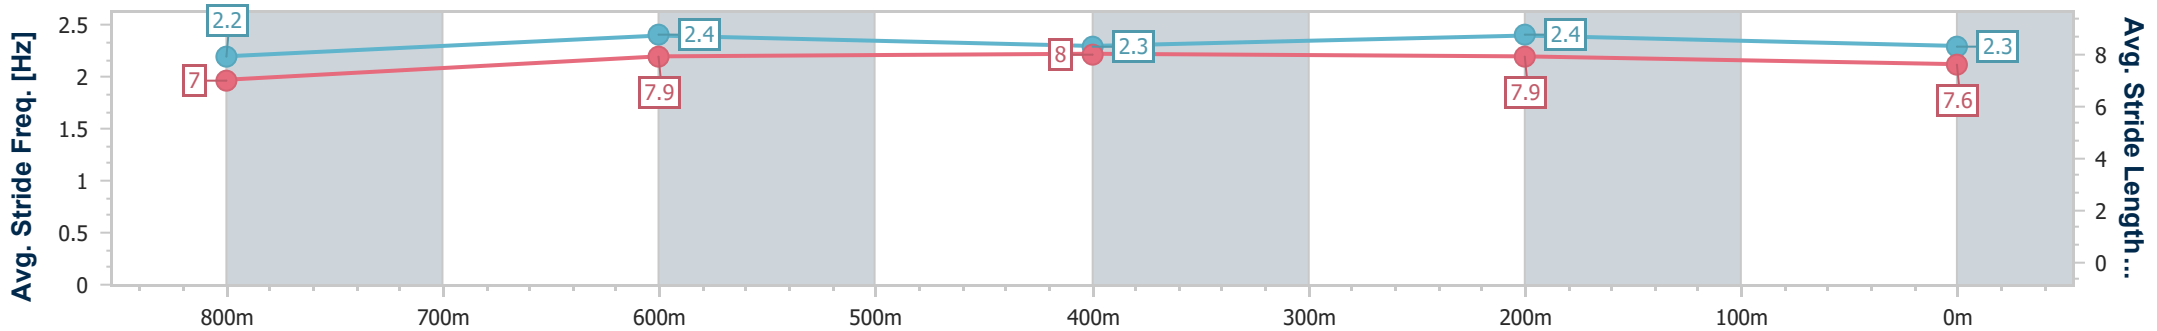

Horse/Jockey Name	Rubiquitous
Final Rank	2
Fastest Section Time (Section)	0:10.58 (800m)
Top Speed [km/h] (Section)	69.1 (800m)
Race State	Finished

Eagle Farm QLD Professional
Race 8: LADBROKES PUNTER ASSIST BENCHMARK 90
Handicap - 1000m
18 February 2023 - 16:28
Track Rating: Good 4, Weather: Fine, Rail Position: +2m Entire Course

BRISBANE
RACING CLUB

Section	Overall	800m	600m	400m	200m
Section Times	0:56.64 [2] (0:13.24)	0:43.40 [2] (0:10.58)	0:32.82 [2] (0:10.70)	0:22.12 [2] (0:10.65)	0:11.47 [2] (0:11.47)
Average Speed [km/h]	54.3	68.3	67.3	67.7	62.9
Top Speed [km/h]	69.1	69.1	67.4	68.5	66.5
Avg. Dist. to Rail [m]	0.7	0.5	0.5	1.6	3.0
Avg. Stride Freq. [Hz]	2.2	2.4	2.3	2.4	2.3
Avg. Stride Length [m]	7.0	7.9	8.0	7.9	7.6

- [ ] Ranking at each section and finish
- -.-.- No data available at this section
- NA No data available