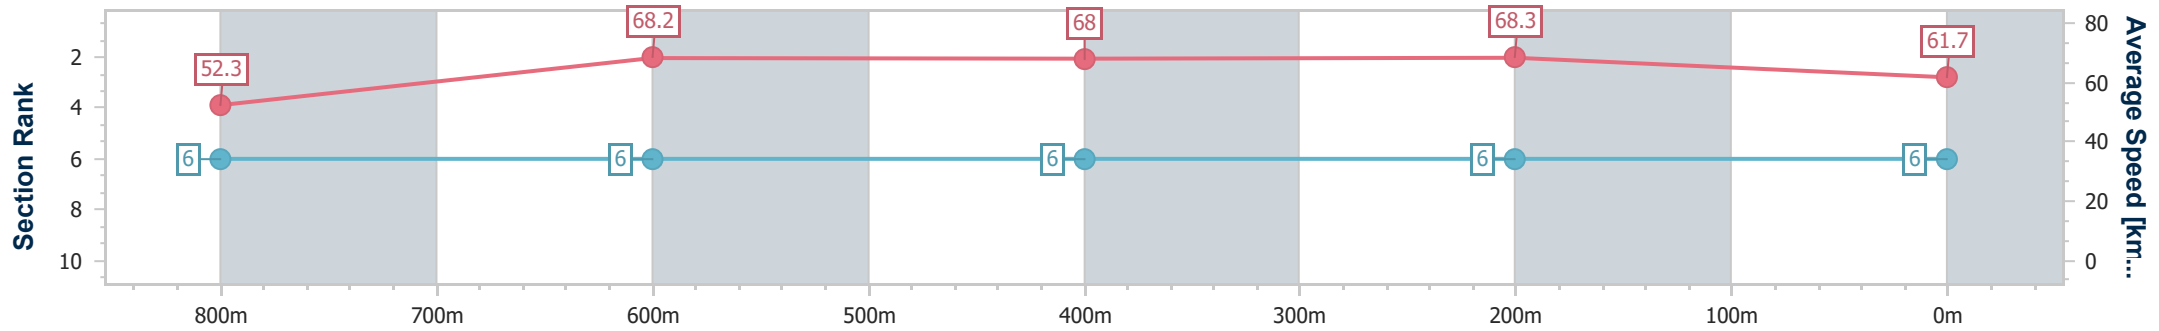

Horse/Jockey Name	Gogol
Final Rank	6
Fastest Section Time (Section)	0:10.55 (400m)
Top Speed [km/h] (Section)	70.0 (600m)
Race State	Finished

Eagle Farm QLD Professional
Race 8: LADBROKES PUNTER ASSIST BENCHMARK 90
Handicap - 1000m
18 February 2023 - 16:28
Track Rating: Good 4, Weather: Fine, Rail Position: +2m Entire Course

BRISBANE
RACING CLUB

Section	Overall	800m	600m	400m	200m
Section Times	0:57.26 [6] (0:13.88)	0:43.38 [6] (0:10.57)	0:32.81 [6] (0:10.60)	0:22.21 [6] (0:10.55)	0:11.66 [6] (0:11.66)
Average Speed [km/h]	52.3	68.2	68.0	68.3	61.7
Top Speed [km/h]	66.2	69.8	70.0	69.9	65.7
Avg. Dist. to Rail [m]	5.6	0.2	0.4	1.6	2.9
Avg. Stride Freq. [Hz]	2.4	2.6	2.6	2.6	2.5
Avg. Stride Length [m]	6.1	7.2	7.2	7.3	6.9

- [ ] Ranking at each section and finish
- -.-.- No data available at this section
- NA No data available