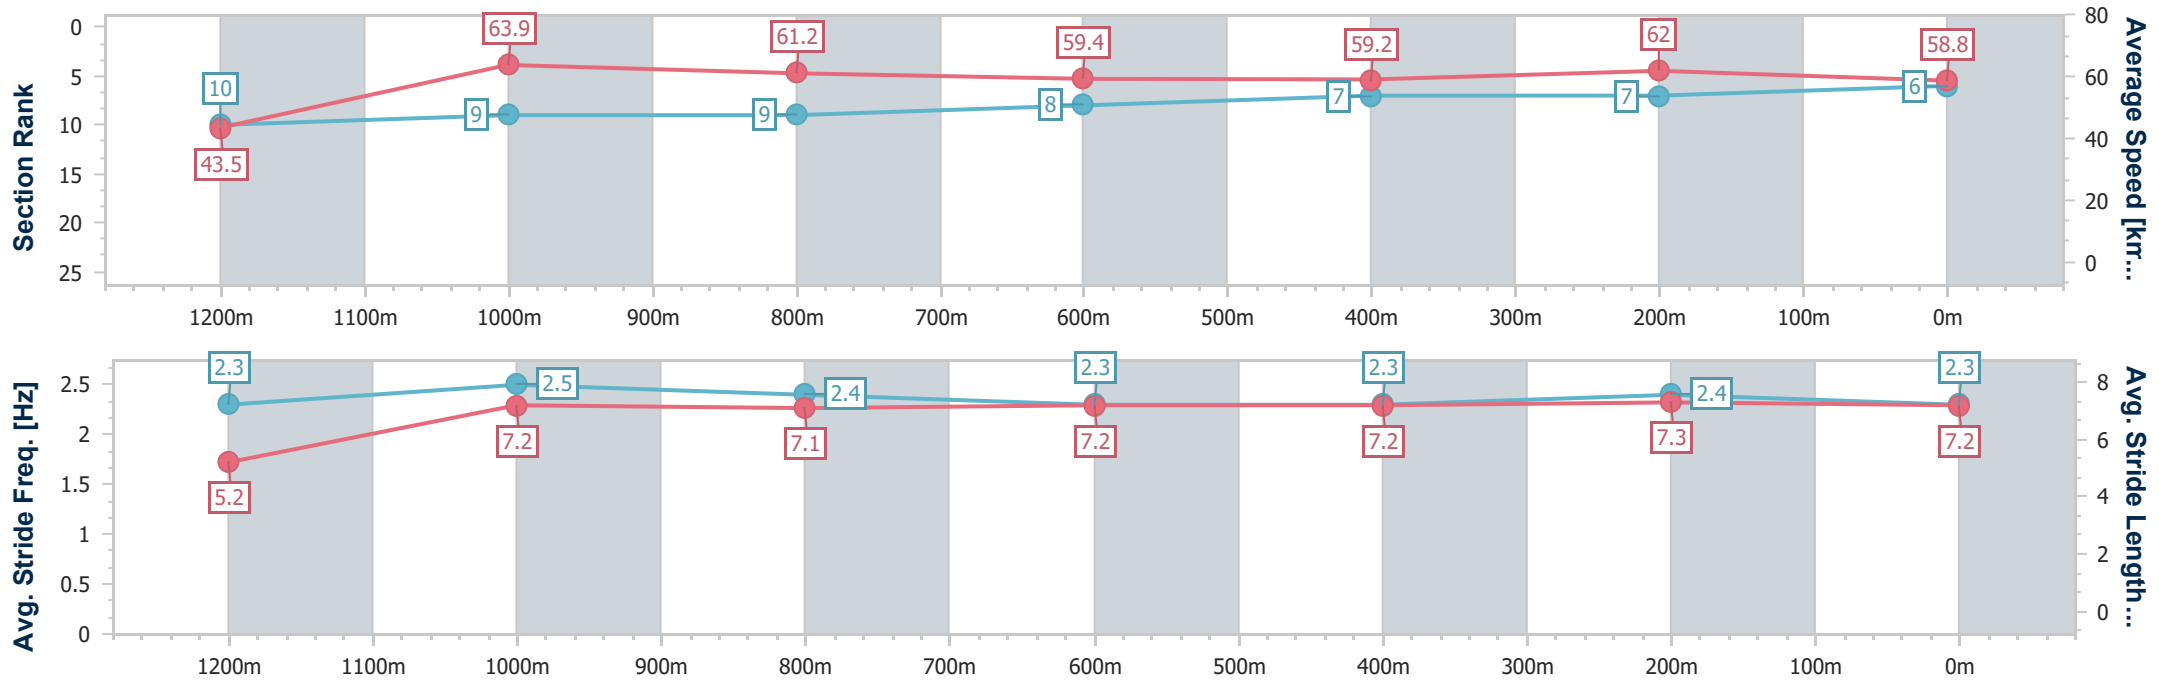

- [ ] Ranking at each section and finish
- .-.- No data available at this section
- NA No data available

Horse/Jockey Name	Brooklyn Dash
Final Rank	6
Fastest Section Time (Section)	0:08.28 (Overall)
Top Speed [km/h] (Section)	66.1 (1200m)
Race State	Finished

Sunshine Coast QLD Professional

Race 6: RDA BURPENGARY Maiden Handicap - 1300m

19 February 2023 - 16:11

Track Rating: Good 4, Weather: Fine, Rail Position: +7m Entire

Section	Overall	1200m	1000m	800m	600m	400m	200m
Section Times	1:19.59 [6] (0:08.28)	1:11.31 [10] (0:11.29)	1:00.02 [9] (0:11.83)	0:48.19 [9] (0:12.16)	0:36.03 [8] (0:12.19)	0:23.84 [7] (0:11.61)	0:12.23 [7] (0:12.23)
Average Speed [km/h]	43.5	63.9	61.2	59.4	59.2	62.0	58.8
Top Speed [km/h]	60.7	66.1	65.9	59.9	60.7	63.3	61.2
Avg. Dist. to Rail [m]	7.5	3.4	2.8	0.7	0.5	3.8	3.3
Avg. Stride Freq. [Hz]	2.3	2.5	2.4	2.3	2.3	2.4	2.3
Avg. Stride Length [m]	5.2	7.2	7.1	7.2	7.2	7.3	7.2

- [ ] Ranking at each section and finish
- .-.- No data available at this section
- NA No data available

Horse/Jockey Name	Lytablaze
Final Rank	7
Fastest Section Time (Section)	0:08.23 (Overall)
Top Speed [km/h] (Section)	66.0 (1200m)
Race State	Finished