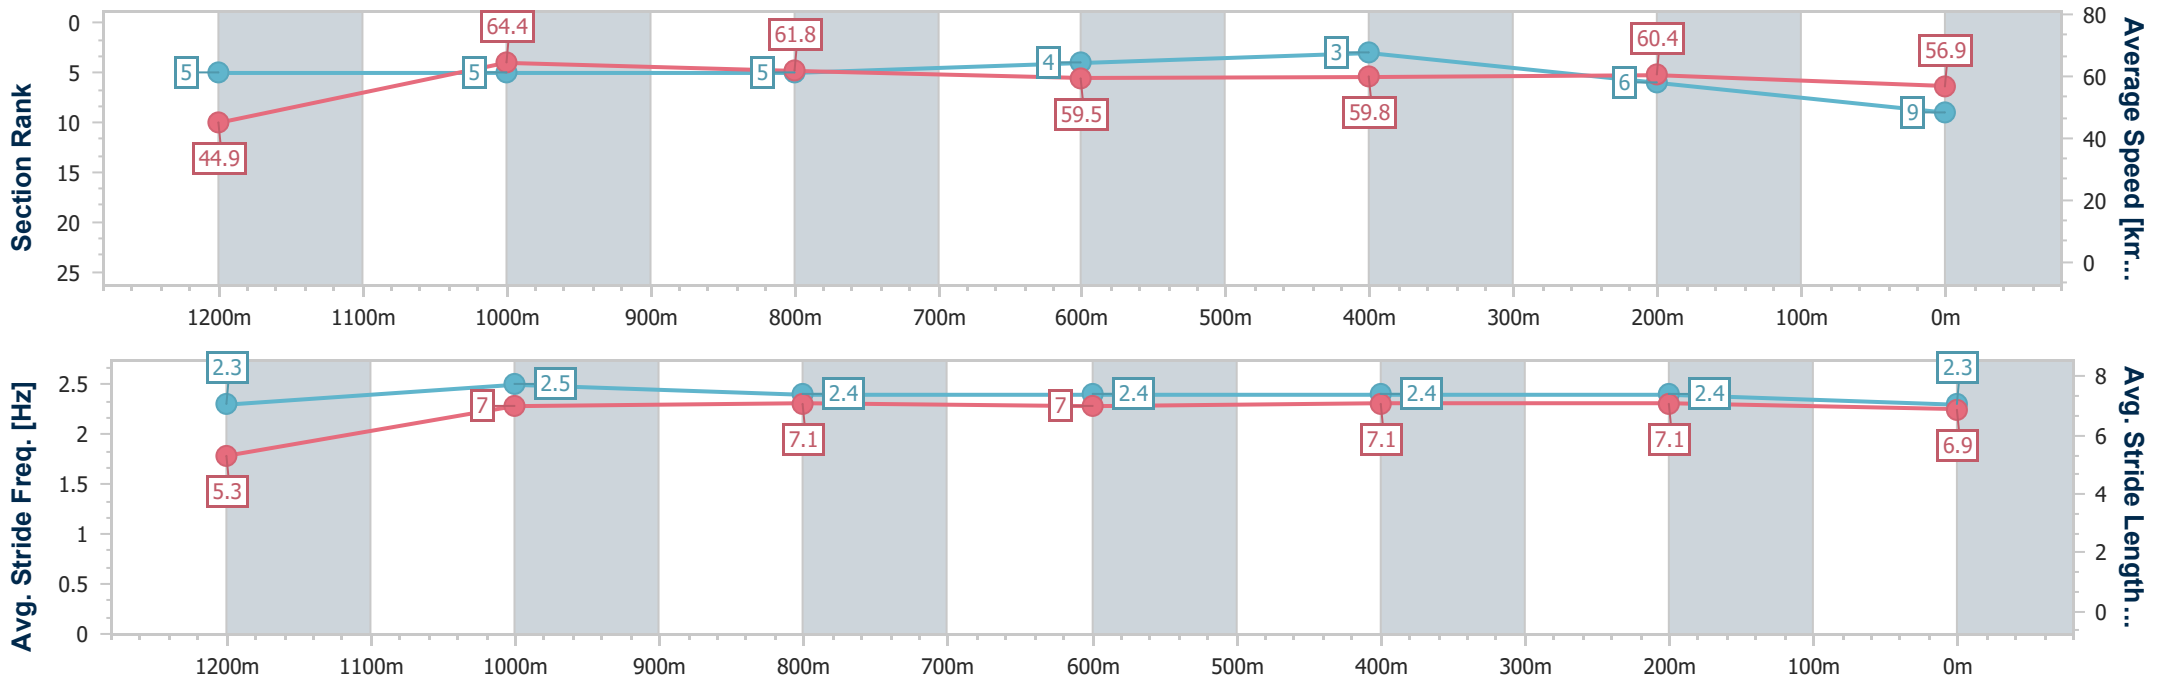

Sunshine Coast QLD Professional

Race 6: RDA BURPENGARY Maiden Handicap - 1300m

19 February 2023 - 16:11

Track Rating: Good 4, Weather: Fine, Rail Position: +7m Entire

Section	Overall	1200m	1000m	800m	600m	400m	200m
Section Times	1:19.93 [9] (0:08.01)	1:11.92 [5] (0:11.18)	1:00.74 [5] (0:11.78)	0:48.96 [5] (0:12.30)	0:36.66 [4] (0:12.09)	0:24.57 [3] (0:11.91)	0:12.66 [6]
Average Speed [km/h]	44.9	64.4	61.8	59.5	59.8	60.4	56.9
Top Speed [km/h]	63.5	66.6	63.6	60.6	60.9	61.3	60.1
Avg. Dist. to Rail [m]	12.7	7.3	3.8	2.6	1.0	2.6	2.6
Avg. Stride Freq. [Hz]	2.3	2.5	2.4	2.4	2.4	2.4	2.3
Avg. Stride Length [m]	5.3	7.0	7.1	7.0	7.1	7.1	6.9

- [ ] Ranking at each section and finish
- .-.- No data available at this section
- NA No data available

Horse/Jockey Name	Whyteepee
Final Rank	10
Fastest Section Time (Section)	0:08.73 (Overall)
Top Speed [km/h] (Section)	63.9 (1200m)
Race State	Finished