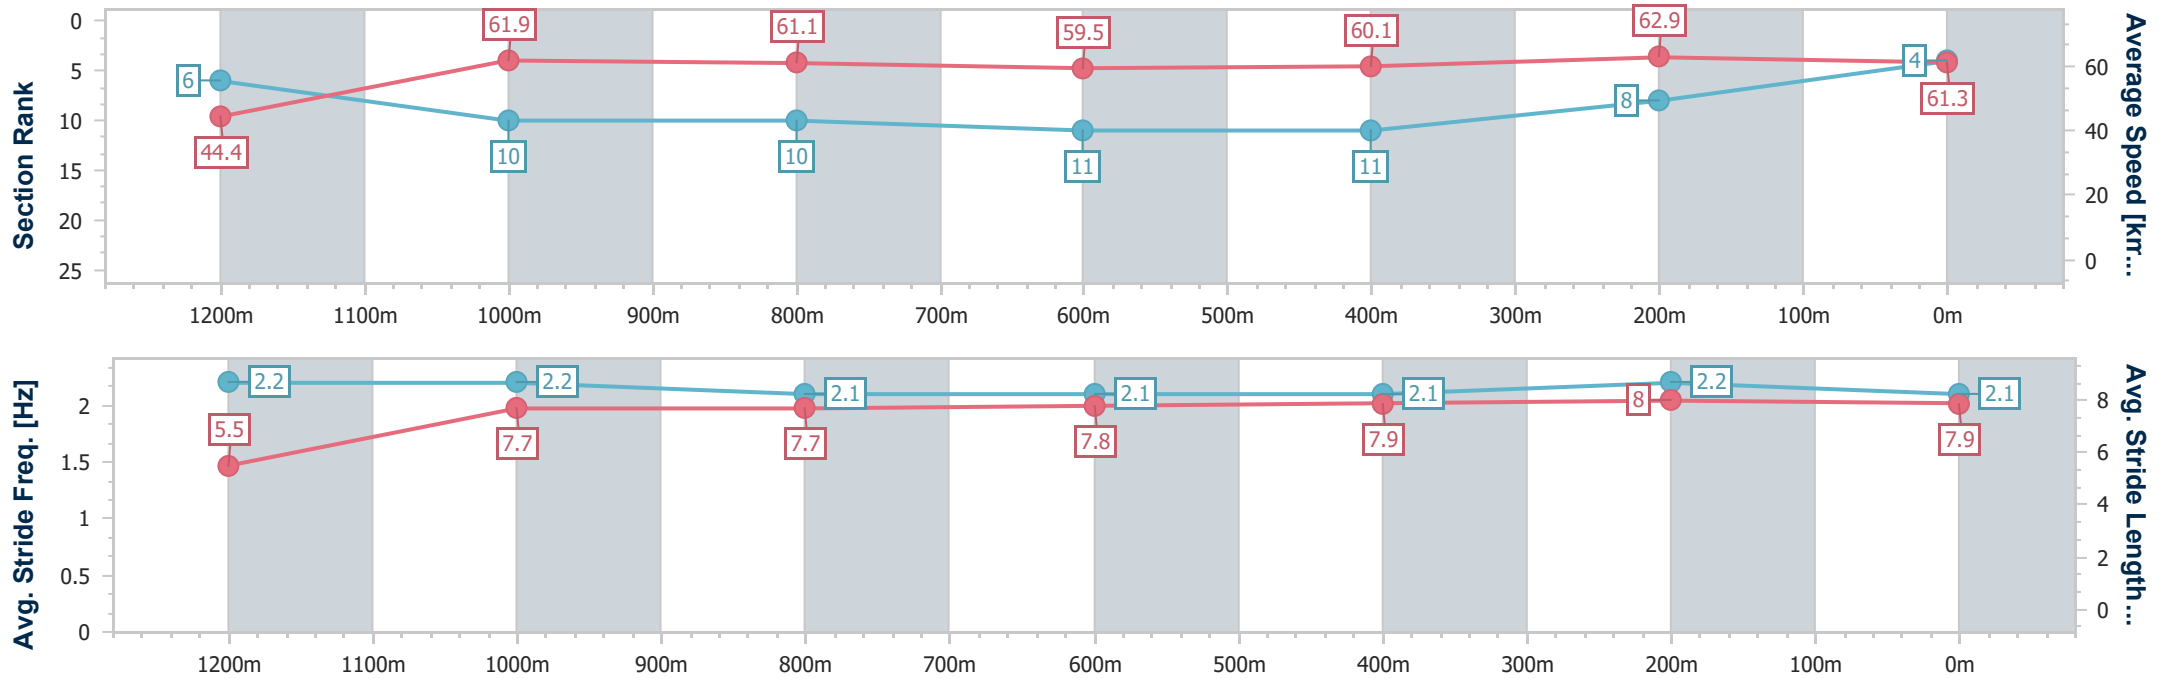

### Sunshine Coast QLD Professional

Race 6: RDA BURPENGARY Maiden Handicap - 1300m

19 February 2023 - 16:11

Track Rating: Good 4, Weather: Fine, Rail Position: +7m Entire

Section	Overall	1200m	1000m	800m	600m	400m	200m
Section Times	1:19.25 [4] (0:08.12)	1:11.13 [6] (0:11.63)	0:59.50 [10] (0:11.90)	0:47.60 [10] (0:12.27)	0:35.33 [11] (0:12.11)	0:23.22 [11] (0:11.46)	0:11.76 [8]
Average Speed [km/h]	44.4	61.9	61.1	59.5	60.1	62.9	61.3
Top Speed [km/h]	60.7	62.9	62.1	62.1	61.5	63.8	62.5
Avg. Dist. to Rail [m]	11.6	6.5	3.3	2.6	2.0	5.6	6.4
Avg. Stride Freq. [Hz]	2.2	2.2	2.1	2.1	2.1	2.2	2.1
Avg. Stride Length [m]	5.5	7.7	7.7	7.8	7.9	8.0	7.9

- [ ] Ranking at each section and finish
- .-.- No data available at this section
- NA No data available

Horse/Jockey Name	Dare I Say
Final Rank	5
Fastest Section Time (Section)	0:08.16 (Overall)
Top Speed [km/h] (Section)	65.1 (1200m)
Race State	Finished