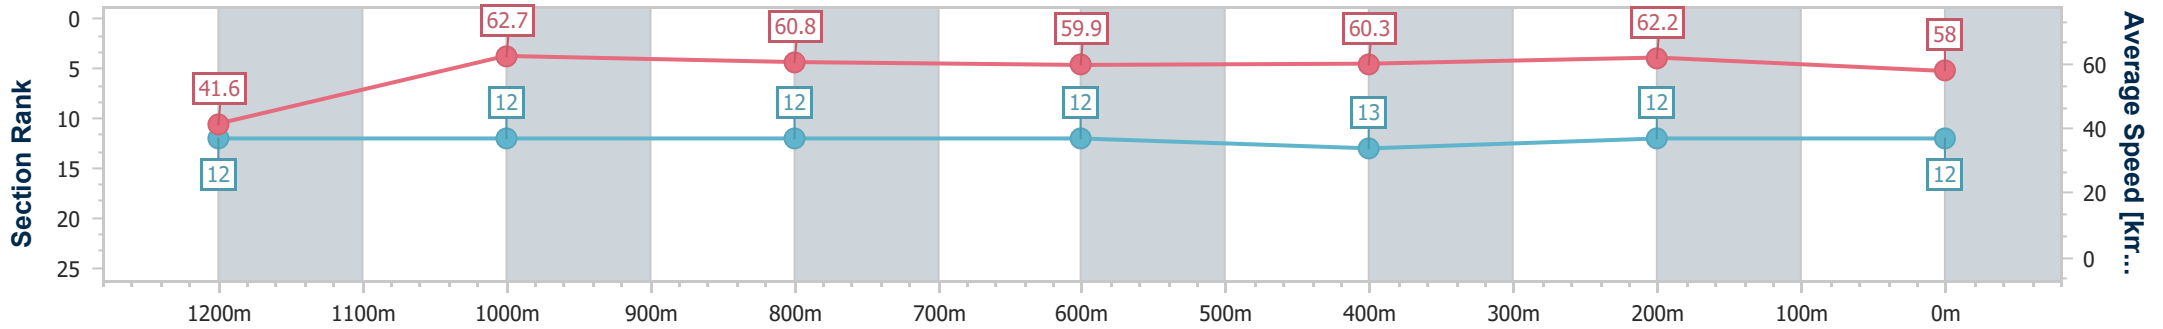

- [ ] Ranking at each section and finish
- .-.- No data available at this section
- NA No data available

Horse/Jockey Name	Pride An' Joy
Final Rank	12
Fastest Section Time (Section)	0:08.67 (Overall)
Top Speed [km/h] (Section)	64.3 (1200m)
Race State	Finished

### Sunshine Coast QLD Professional

Race 6: RDA BURPENGARY Maiden Handicap - 1300m

19 February 2023 - 16:11

Track Rating: Good 4, Weather: Fine, Rail Position: +7m Entire

Section	Overall	1200m	1000m	800m	600m	400m	200m
Section Times	1:20.20 [12] (0:08.67)	1:11.53 [12] (0:11.50)	1:00.03 [12] (0:11.93)	0:48.10 [12] (0:12.10)	0:36.00 [12] (0:11.99)	0:24.01 [13] (0:11.58)	0:12.43 [12] (0:12.43)
Average Speed [km/h]	41.6	62.7	60.8	59.9	60.3	62.2	58.0
Top Speed [km/h]	58.9	64.3	62.4	62.2	62.6	63.1	60.9
Avg. Dist. to Rail [m]	11.7	5.6	2.8	1.3	0.9	2.8	4.3
Avg. Stride Freq. [Hz]	2.1	2.3	2.2	2.2	2.2	2.3	2.2
Avg. Stride Length [m]	5.3	7.5	7.5	7.5	7.4	7.5	7.2