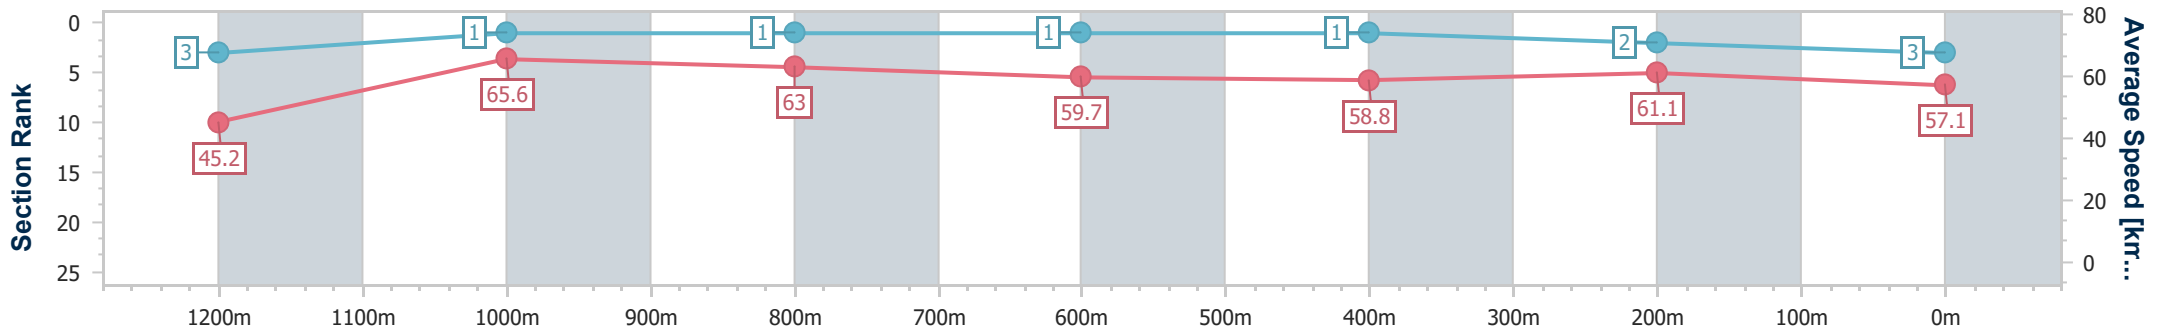

Sunshine Coast QLD Professional

Race 6: RDA BURPENGARY Maiden Handicap - 1300m

19 February 2023 - 16:11

Track Rating: Good 4, Weather: Fine, Rail Position: +7m Entire

Section	Overall	1200m	1000m	800m	600m	400m	200m
Section Times	1:19.16 [3] (0:07.96)	1:11.20 [3] (0:10.96)	1:00.24 [1] (0:11.48)	0:48.76 [1] (0:12.15)	0:36.61 [1] (0:12.22)	0:24.39 [1] (0:11.79)	0:12.60 [2] (0:12.60)
Average Speed [km/h]	45.2	65.6	63.0	59.7	58.8	61.1	57.1
Top Speed [km/h]	64.2	66.6	64.7	61.5	59.8	62.0	59.9
Avg. Dist. to Rail [m]	5.1	4.4	1.8	1.3	0.3	0.2	0.3
Avg. Stride Freq. [Hz]	2.3	2.4	2.3	2.2	2.2	2.3	2.3
Avg. Stride Length [m]	5.4	7.7	7.6	7.4	7.3	7.3	7.0