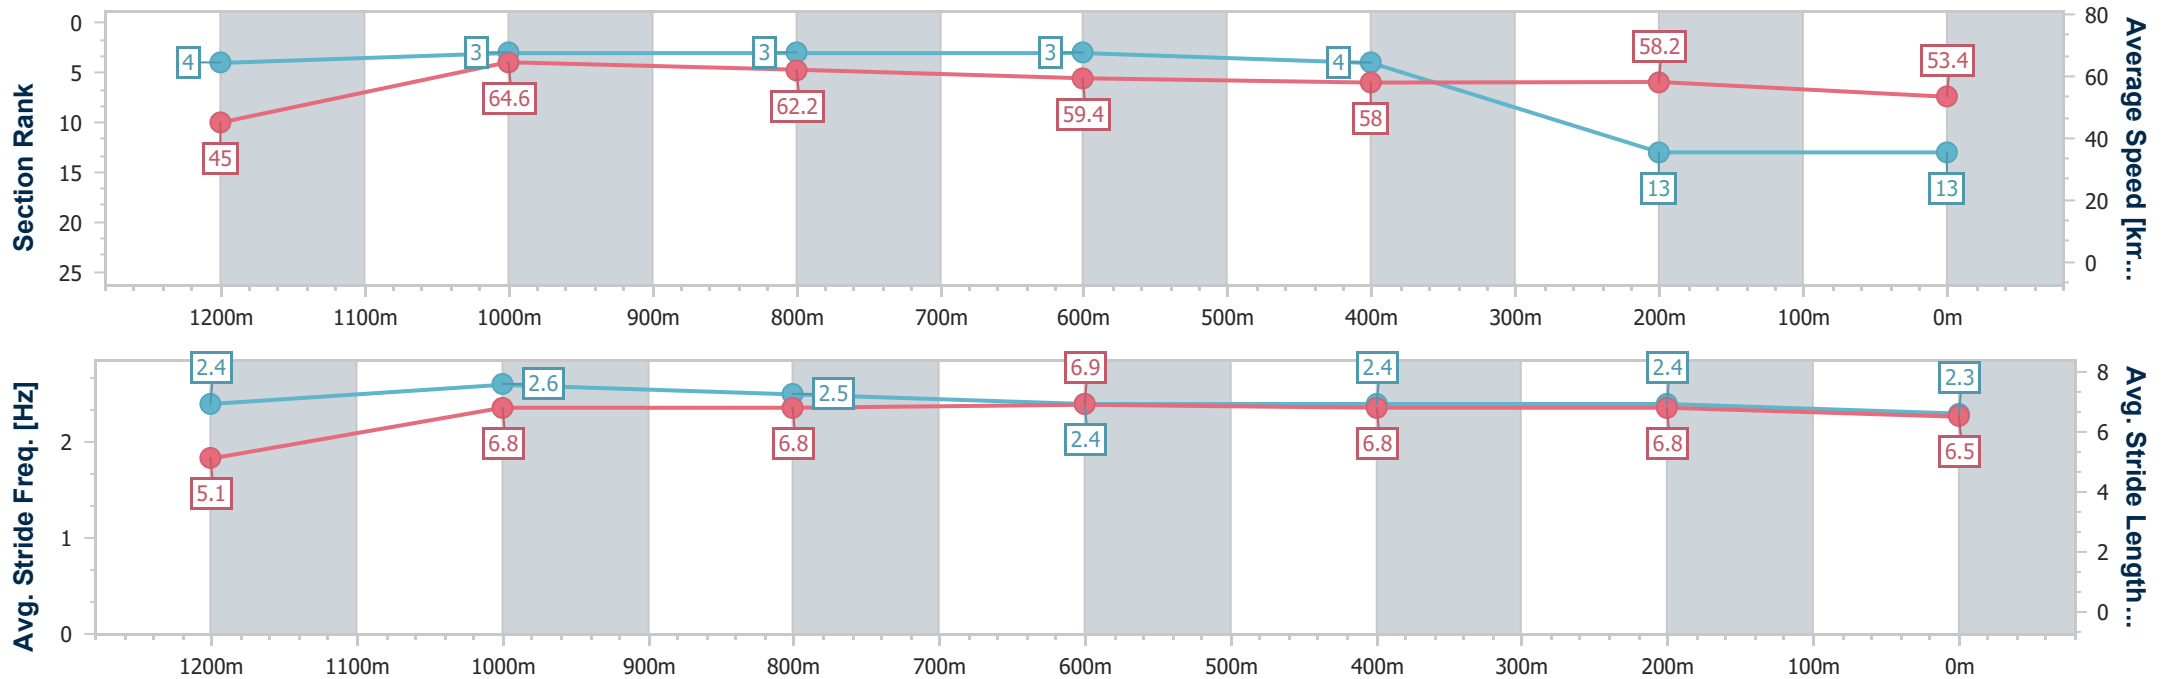

- [ ] Ranking at each section and finish
- .-.- No data available at this section
- NA No data available

Horse/Jockey Name	Bageel
Final Rank	13
Fastest Section Time (Section)	0:07.99 (Overall)
Top Speed [km/h] (Section)	67.0 (1200m)
Race State	Finished

### Sunshine Coast QLD Professional

Race 6: RDA BURPENGARY Maiden Handicap - 1300m

19 February 2023 - 16:11

Track Rating: Good 4, Weather: Fine, Rail Position: +7m Entire

Section	Overall	1200m	1000m	800m	600m	400m	200m
Section Times	1:21.36 [13] (0:07.99)	1:13.37 [4] (0:11.16)	1:02.21 [3] (0:11.64)	0:50.57 [3] (0:12.24)	0:38.33 [3] (0:12.45)	0:25.88 [4] (0:12.37)	0:13.51 [13] (0:13.51)
Average Speed [km/h]	45.0	64.6	62.2	59.4	58.0	58.2	53.4
Top Speed [km/h]	62.2	67.0	62.9	61.2	59.1	59.3	57.2
Avg. Dist. to Rail [m]	2.5	2.6	2.2	1.8	0.6	0.5	0.6
Avg. Stride Freq. [Hz]	2.4	2.6	2.5	2.4	2.4	2.4	2.3
Avg. Stride Length [m]	5.1	6.8	6.8	6.9	6.8	6.8	6.5

- [ ] Ranking at each section and finish
- .-.- No data available at this section
- NA No data available