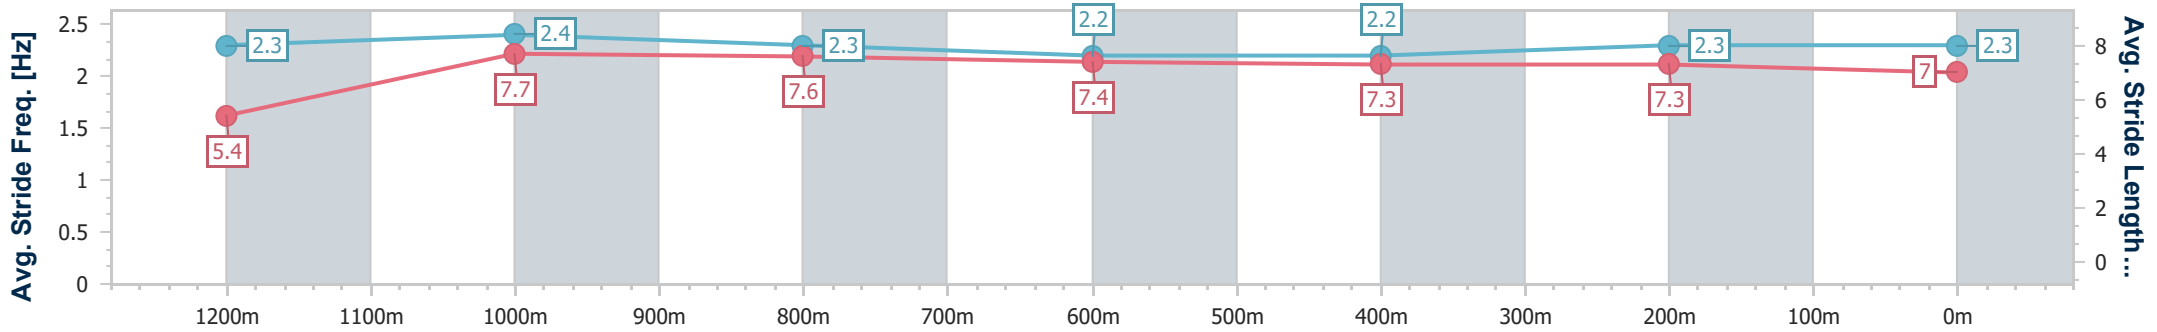

Sunshine Coast QLD Professional

Race 6: RDA BURPENGARY Maiden Handicap - 1300m

19 February 2023 - 16:11

Track Rating: Good 4, Weather: Fine, Rail Position: +7m Entire

Section	Overall	1200m	1000m	800m	600m	400m	200m
Section Times	1:19.16 [3] (0:07.96)	1:11.20 [3] (0:10.96)	1:00.24 [1] (0:11.48)	0:48.76 [1] (0:12.15)	0:36.61 [1] (0:12.22)	0:24.39 [1] (0:11.79)	0:12.60 [2] (0:12.60)
Average Speed [km/h]	45.2	65.6	63.0	59.7	58.8	61.1	57.1
Top Speed [km/h]	64.2	66.6	64.7	61.5	59.8	62.0	59.9
Avg. Dist. to Rail [m]	5.1	4.4	1.8	1.3	0.3	0.2	0.3
Avg. Stride Freq. [Hz]	2.3	2.4	2.3	2.2	2.2	2.3	2.3
Avg. Stride Length [m]	5.4	7.7	7.6	7.4	7.3	7.3	7.0