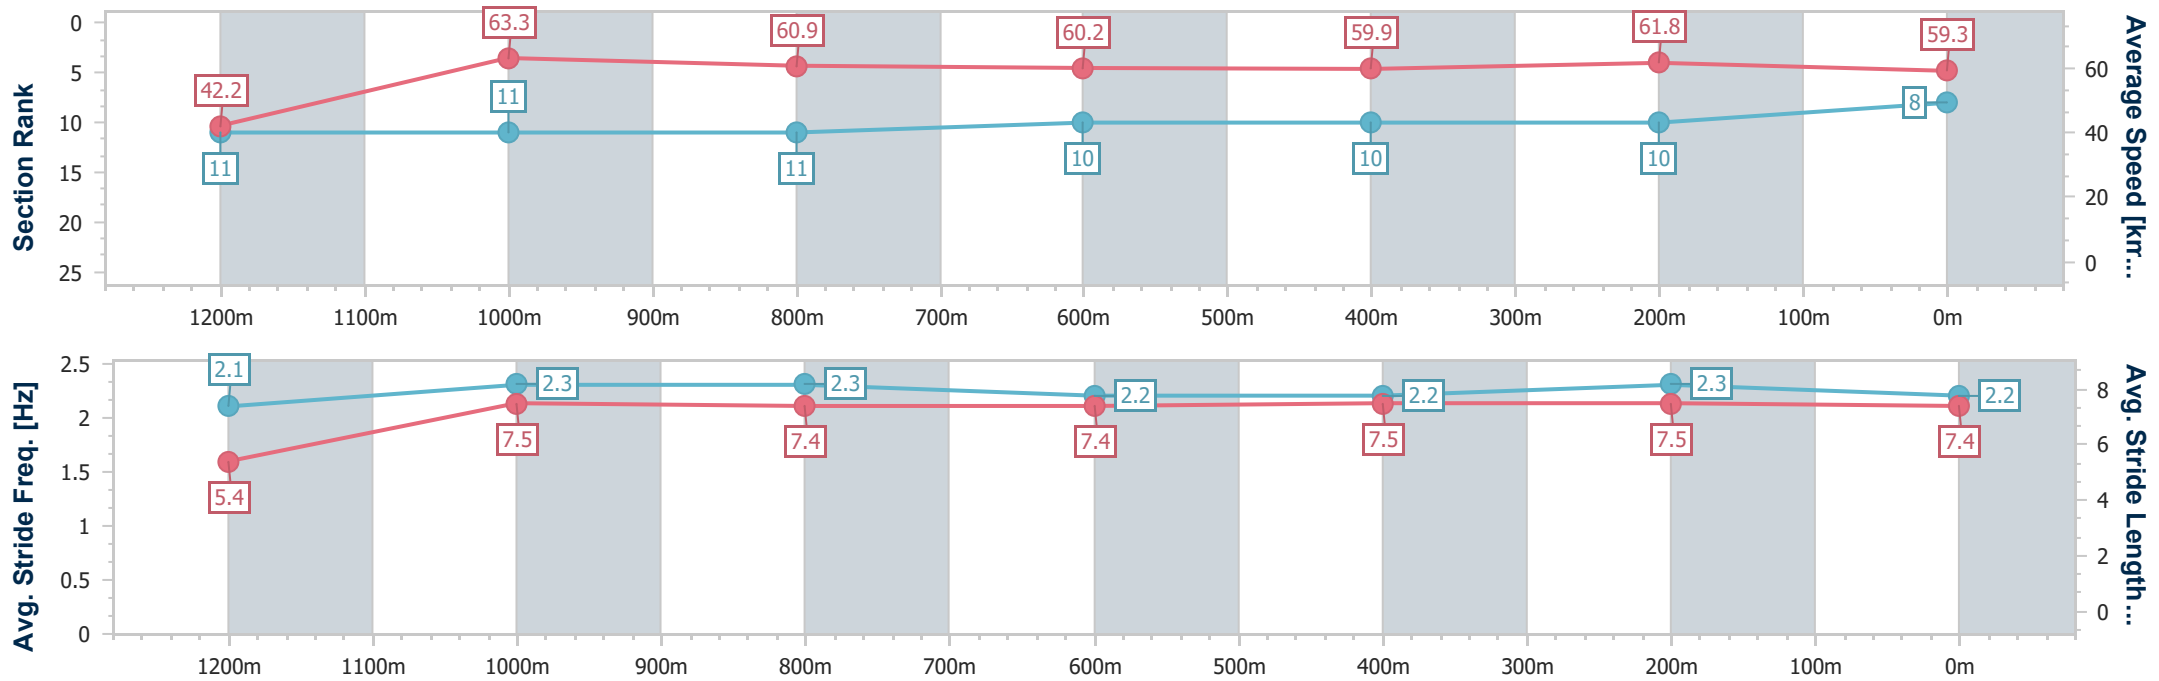

### Sunshine Coast QLD Professional

Race 6: RDA BURPENGARY Maiden Handicap - 1300m

19 February 2023 - 16:11

Track Rating: Good 4, Weather: Fine, Rail Position: +7m Entire

Section	Overall	1200m	1000m	800m	600m	400m	200m
Section Times	1:19.84 [8] (0:08.56)	1:11.28 [11] (0:11.38)	0:59.90 [11] (0:11.90)	0:48.00 [11] (0:12.02)	0:35.98 [10] (0:12.15)	0:23.83 [10] (0:11.66)	0:12.17 [10] (0:12.17)
Average Speed [km/h]	42.2	63.3	60.9	60.2	59.9	61.8	59.3
Top Speed [km/h]	60.3	64.4	62.4	62.1	60.9	63.1	60.3
Avg. Dist. to Rail [m]	6.6	4.3	2.3	1.1	2.0	5.1	6.9
Avg. Stride Freq. [Hz]	2.1	2.3	2.3	2.2	2.2	2.3	2.2
Avg. Stride Length [m]	5.4	7.5	7.4	7.4	7.5	7.5	7.4