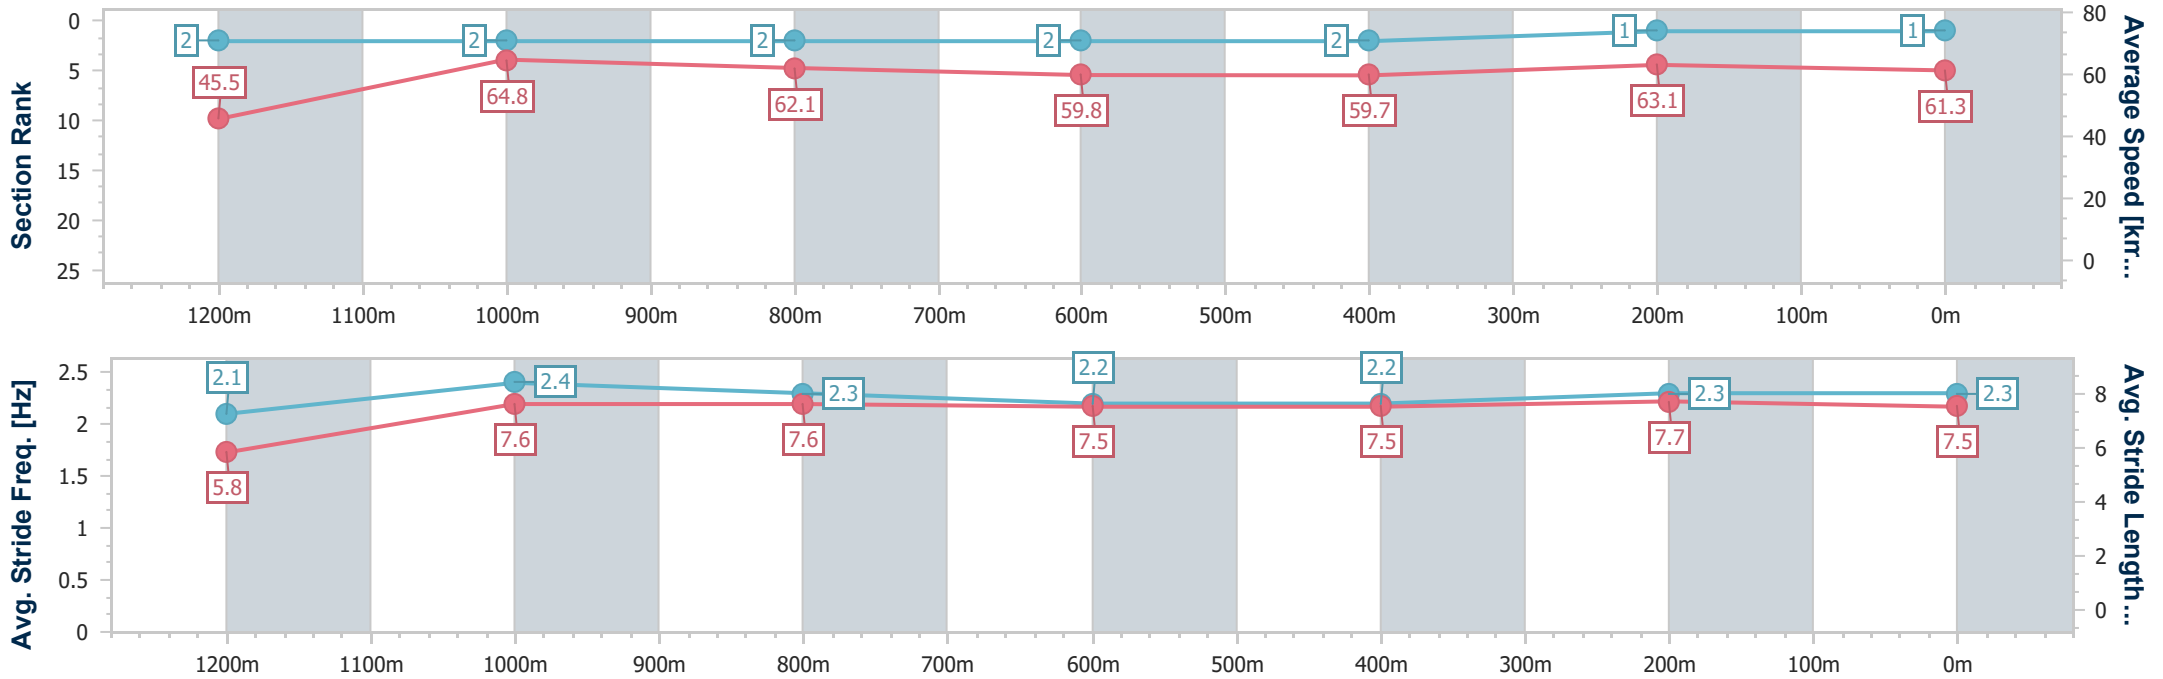

### Sunshine Coast QLD Professional

Race 6: RDA BURPENGARY Maiden Handicap - 1300m

19 February 2023 - 16:11

Track Rating: Good 4, Weather: Fine, Rail Position: +7m Entire

Section	Overall	1200m	1000m	800m	600m	400m	200m
Section Times	1:18.09 [1] (0:07.94)	1:10.15 [2] (0:11.09)	0:59.06 [2] (0:11.67)	0:47.39 [2] (0:12.12)	0:35.27 [2] (0:12.14)	0:23.13 [2] (0:11.39)	0:11.74 [1] (0:11.74)
Average Speed [km/h]	45.5	64.8	62.1	59.8	59.7	63.1	61.3
Top Speed [km/h]	63.0	66.6	64.5	61.6	61.3	64.4	63.5
Avg. Dist. to Rail [m]	9.6	5.7	2.4	1.2	1.0	2.2	1.9
Avg. Stride Freq. [Hz]	2.1	2.4	2.3	2.2	2.2	2.3	2.3
Avg. Stride Length [m]	5.8	7.6	7.6	7.5	7.5	7.7	7.5