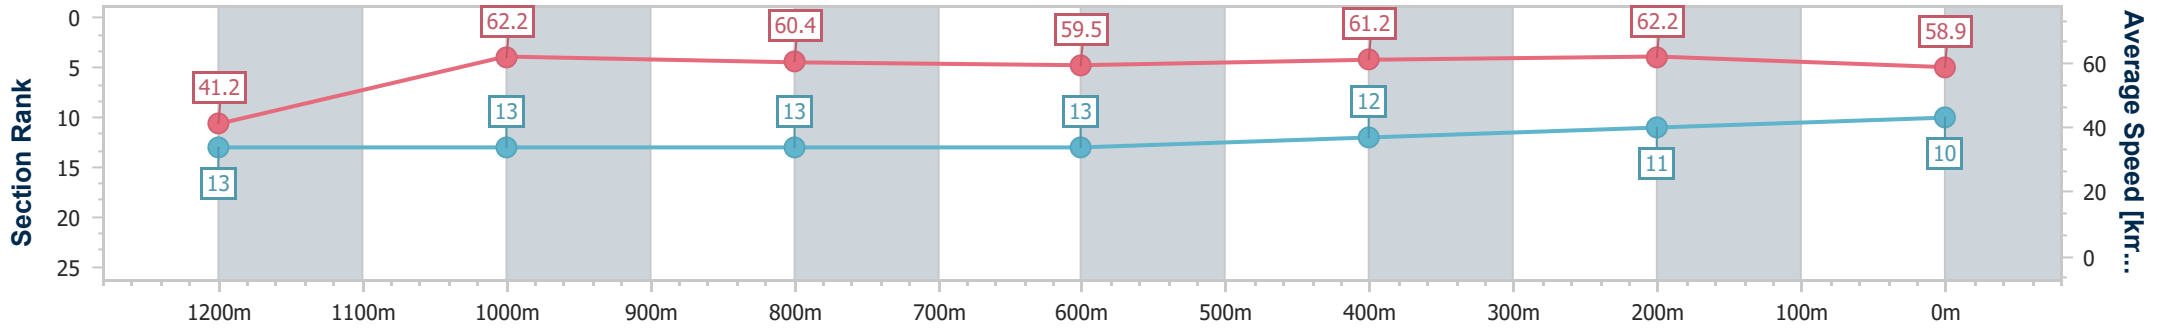

### Sunshine Coast QLD Professional

Race 6: RDA BURPENGARY Maiden Handicap - 1300m

19 February 2023 - 16:11

Track Rating: Good 4, Weather: Fine, Rail Position: +7m Entire

Section	Overall	1200m	1000m	800m	600m	400m	200m
Section Times	1:19.96 [10] (0:08.73)	1:11.23 [13] (0:11.60)	0:59.63 [13] (0:11.94)	0:47.69 [13] (0:12.16)	0:35.53 [13] (0:11.74)	0:23.79 [12] (0:11.57)	0:12.22 [11] (0:12.22)
Average Speed [km/h]	41.2	62.2	60.4	59.5	61.2	62.2	58.9
Top Speed [km/h]	59.7	63.9	62.2	61.5	62.8	63.0	61.6
Avg. Dist. to Rail [m]	10.2	4.0	1.8	0.7	0.4	0.8	0.1
Avg. Stride Freq. [Hz]	2.2	2.3	2.2	2.2	2.3	2.3	2.2
Avg. Stride Length [m]	5.3	7.4	7.5	7.5	7.6	7.6	7.4

- [ ] Ranking at each section and finish
- .-.- No data available at this section
- NA No data available

Horse/Jockey Name	Lovezeladys
Final Rank	11
Fastest Section Time (Section)	0:07.90 (Overall)
Top Speed [km/h] (Section)	64.9 (1200m)
Race State	Finished