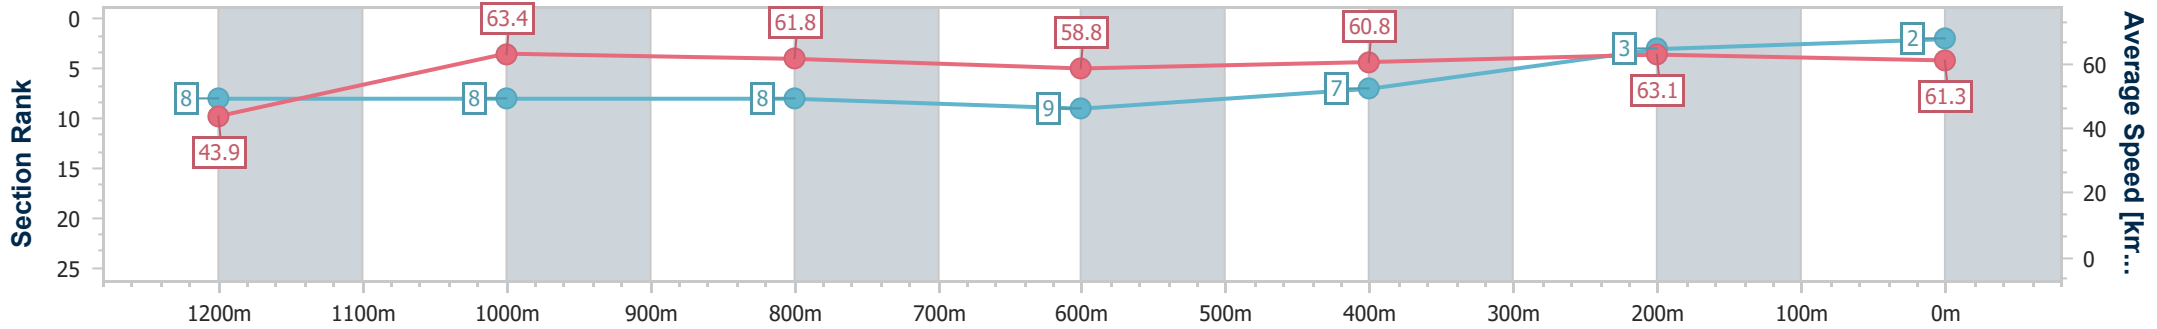

### Sunshine Coast QLD Professional

Race 6: RDA BURPENGARY Maiden Handicap - 1300m

19 February 2023 - 16:11

Track Rating: Good 4, Weather: Fine, Rail Position: +7m Entire

Section	Overall	1200m	1000m	800m	600m	400m	200m
Section Times	1:18.93 [2] (0:08.21)	1:10.72 [8] (0:11.36)	0:59.36 [8] (0:11.76)	0:47.60 [8] (0:12.41)	0:35.19 [9] (0:12.01)	0:23.18 [7] (0:11.43)	0:11.75 [3] (0:11.75)
Average Speed [km/h]	43.9	63.4	61.8	58.8	60.8	63.1	61.3
Top Speed [km/h]	61.6	64.3	62.5	59.7	62.0	63.7	63.0
Avg. Dist. to Rail [m]	10.2	6.0	3.7	2.2	2.5	5.9	6.3
Avg. Stride Freq. [Hz]	2.2	2.4	2.3	2.2	2.3	2.3	2.3
Avg. Stride Length [m]	5.5	7.4	7.4	7.2	7.1	7.4	7.1