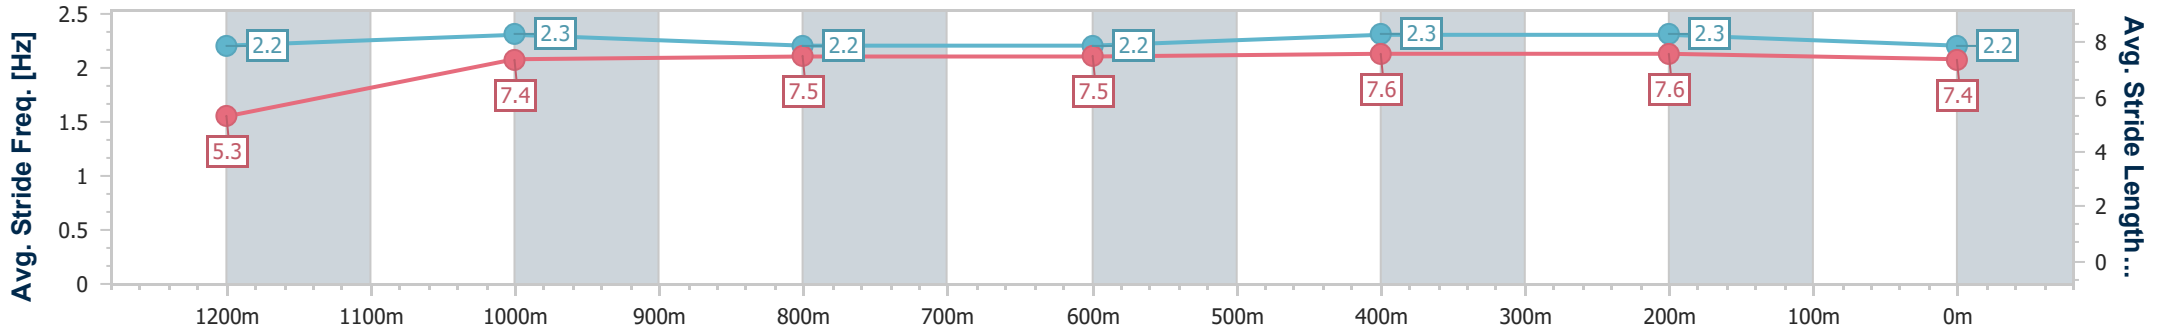

### Sunshine Coast QLD Professional

Race 6: RDA BURPENGARY Maiden Handicap - 1300m

19 February 2023 - 16:11

Track Rating: Good 4, Weather: Fine, Rail Position: +7m Entire

Section	Overall	1200m	1000m	800m	600m	400m	200m
Section Times	1:19.96 [10] (0:08.73)	1:11.23 [13] (0:11.60)	0:59.63 [13] (0:11.94)	0:47.69 [13] (0:12.16)	0:35.53 [13] (0:11.74)	0:23.79 [12] (0:11.57)	0:12.22 [11] (0:12.22)
Average Speed [km/h]	41.2	62.2	60.4	59.5	61.2	62.2	58.9
Top Speed [km/h]	59.7	63.9	62.2	61.5	62.8	63.0	61.6
Avg. Dist. to Rail [m]	10.2	4.0	1.8	0.7	0.4	0.8	0.1
Avg. Stride Freq. [Hz]	2.2	2.3	2.2	2.2	2.3	2.3	2.2
Avg. Stride Length [m]	5.3	7.4	7.5	7.5	7.6	7.6	7.4

- [ ] Ranking at each section and finish
- .-.- No data available at this section
- NA No data available

Horse/Jockey Name	Lovezeladys
Final Rank	11
Fastest Section Time (Section)	0:07.90 (Overall)
Top Speed [km/h] (Section)	64.9 (1200m)
Race State	Finished