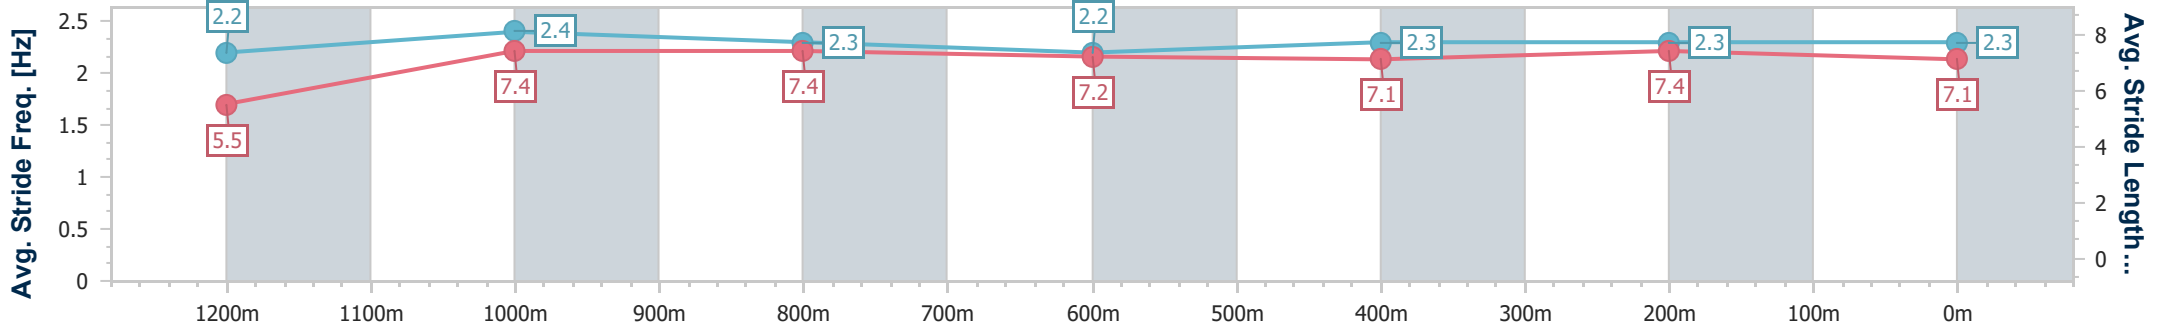

### Sunshine Coast QLD Professional

Race 6: RDA BURPENGARY Maiden Handicap - 1300m

19 February 2023 - 16:11

Track Rating: Good 4, Weather: Fine, Rail Position: +7m Entire

Section	Overall	1200m	1000m	800m	600m	400m	200m
Section Times	1:18.93 [2] (0:08.21)	1:10.72 [8] (0:11.36)	0:59.36 [8] (0:11.76)	0:47.60 [8] (0:12.41)	0:35.19 [9] (0:12.01)	0:23.18 [7] (0:11.43)	0:11.75 [3] (0:11.75)
Average Speed [km/h]	43.9	63.4	61.8	58.8	60.8	63.1	61.3
Top Speed [km/h]	61.6	64.3	62.5	59.7	62.0	63.7	63.0
Avg. Dist. to Rail [m]	10.2	6.0	3.7	2.2	2.5	5.9	6.3
Avg. Stride Freq. [Hz]	2.2	2.4	2.3	2.2	2.3	2.3	2.3
Avg. Stride Length [m]	5.5	7.4	7.4	7.2	7.1	7.4	7.1