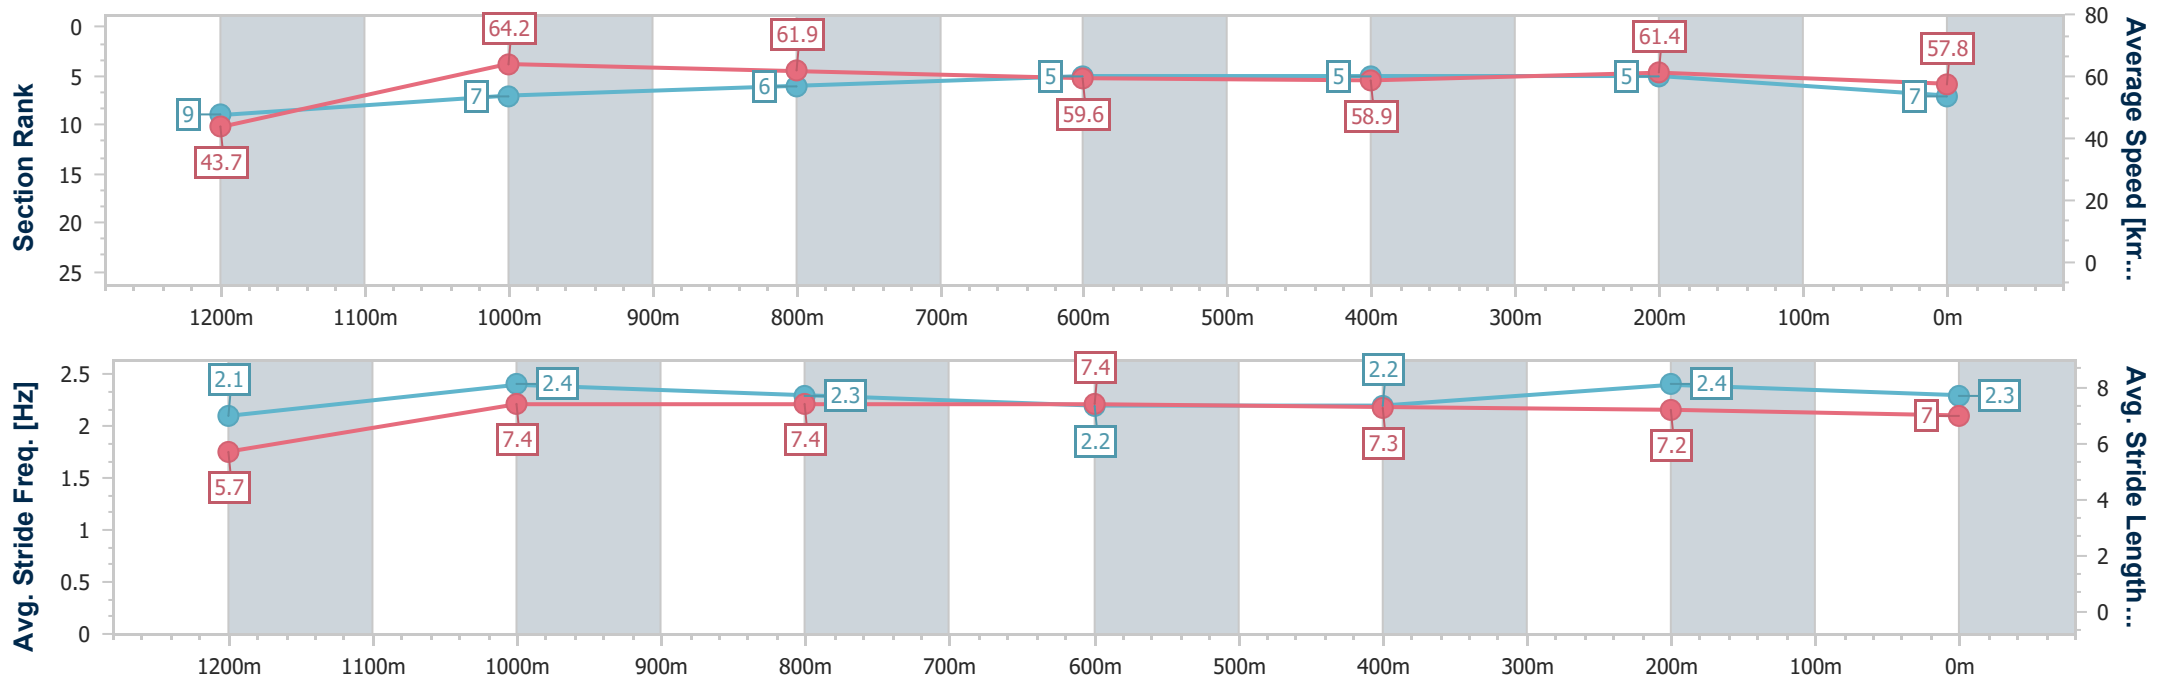

- [ ] Ranking at each section and finish
- .-.- No data available at this section
- NA No data available

Horse/Jockey Name	Lytablaze
Final Rank	7
Fastest Section Time (Section)	0:08.23 (Overall)
Top Speed [km/h] (Section)	66.0 (1200m)
Race State	Finished

Sunshine Coast QLD Professional

Race 6: RDA BURPENGARY Maiden Handicap - 1300m

19 February 2023 - 16:11

Track Rating: Good 4, Weather: Fine, Rail Position: +7m Entire

Section	Overall	1200m	1000m	800m	600m	400m	200m
Section Times	1:19.72 [7] (0:08.23)	1:11.49 [9] (0:11.22)	1:00.27 [7] (0:11.69)	0:48.58 [6] (0:12.16)	0:36.42 [5] (0:12.26)	0:24.16 [5] (0:11.71)	0:12.45 [5] (0:12.45)
Average Speed [km/h]	43.7	64.2	61.9	59.6	58.9	61.4	57.8
Top Speed [km/h]	62.8	66.0	63.0	61.2	59.9	62.0	60.5
Avg. Dist. to Rail [m]	4.8	2.5	1.6	0.9	0.6	2.3	2.2
Avg. Stride Freq. [Hz]	2.1	2.4	2.3	2.2	2.2	2.4	2.3
Avg. Stride Length [m]	5.7	7.4	7.4	7.4	7.3	7.2	7.0

- [ ] Ranking at each section and finish
- .-.- No data available at this section
- NA No data available

Horse/Jockey Name	Chica Linda
Final Rank	8
Fastest Section Time (Section)	0:08.56 (Overall)
Top Speed [km/h] (Section)	64.4 (1200m)
Race State	Finished