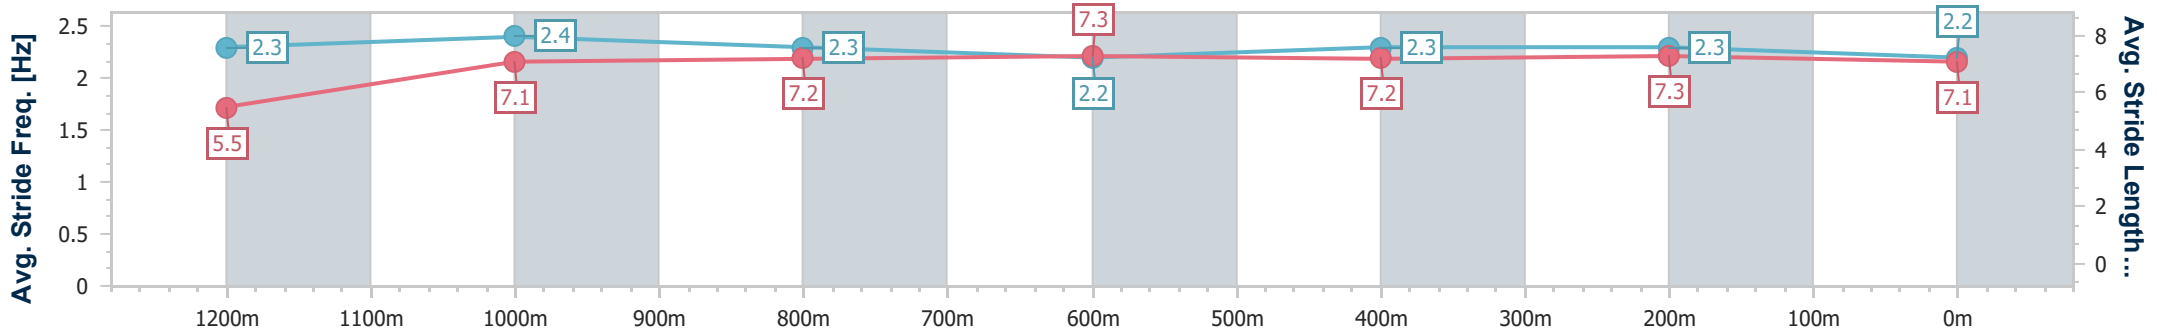

Sunshine Coast QLD Professional

Race 6: RDA BURPENGARY Maiden Handicap - 1300m

19 February 2023 - 16:11

Track Rating: Good 4, Weather: Fine, Rail Position: +7m Entire

Section	Overall	1200m	1000m	800m	600m	400m	200m
Section Times	1:20.15 [11] (0:07.90)	1:12.25 [1] (0:11.26)	1:00.99 [4] (0:11.75)	0:49.24 [4] (0:12.47)	0:36.77 [6] (0:12.29)	0:24.48 [6] (0:11.87)	0:12.61 [9] (0:12.61)
Average Speed [km/h]	45.5	64.1	61.7	58.3	58.8	60.7	57.1
Top Speed [km/h]	63.9	64.9	63.2	59.2	60.4	61.2	59.5
Avg. Dist. to Rail [m]	3.5	3.9	2.8	1.5	0.7	2.1	1.9
Avg. Stride Freq. [Hz]	2.3	2.4	2.3	2.2	2.3	2.3	2.2
Avg. Stride Length [m]	5.5	7.1	7.2	7.3	7.2	7.3	7.1

- [ ] Ranking at each section and finish
- .-.- No data available at this section
- NA No data available

Horse/Jockey Name	Pride An' Joy
Final Rank	12
Fastest Section Time (Section)	0:08.67 (Overall)
Top Speed [km/h] (Section)	64.3 (1200m)
Race State	Finished