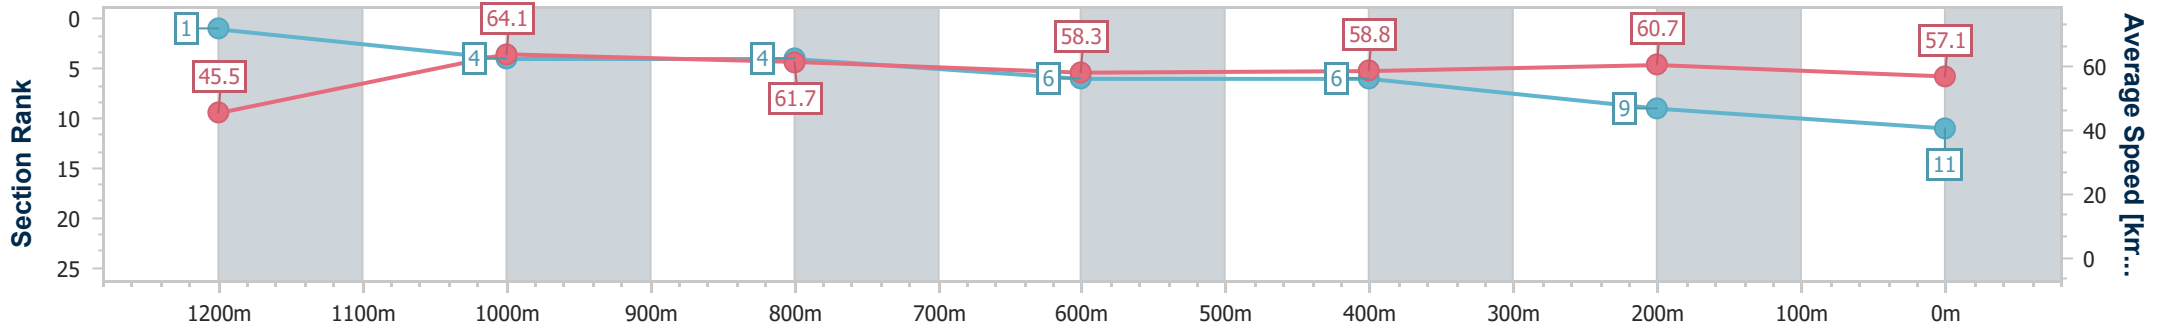

Sunshine Coast QLD Professional

Race 6: RDA BURPENGARY Maiden Handicap - 1300m

19 February 2023 - 16:11

Track Rating: Good 4, Weather: Fine, Rail Position: +7m Entire

Section	Overall	1200m	1000m	800m	600m	400m	200m
Section Times	1:20.15 [11] (0:07.90)	1:12.25 [1] (0:11.26)	1:00.99 [4] (0:11.75)	0:49.24 [4] (0:12.47)	0:36.77 [6] (0:12.29)	0:24.48 [6] (0:11.87)	0:12.61 [9] (0:12.61)
Average Speed [km/h]	45.5	64.1	61.7	58.3	58.8	60.7	57.1
Top Speed [km/h]	63.9	64.9	63.2	59.2	60.4	61.2	59.5
Avg. Dist. to Rail [m]	3.5	3.9	2.8	1.5	0.7	2.1	1.9
Avg. Stride Freq. [Hz]	2.3	2.4	2.3	2.2	2.3	2.3	2.2
Avg. Stride Length [m]	5.5	7.1	7.2	7.3	7.2	7.3	7.1

- [ ] Ranking at each section and finish
- .-.- No data available at this section
- NA No data available

Horse/Jockey Name	Pride An' Joy
Final Rank	12
Fastest Section Time (Section)	0:08.67 (Overall)
Top Speed [km/h] (Section)	64.3 (1200m)
Race State	Finished