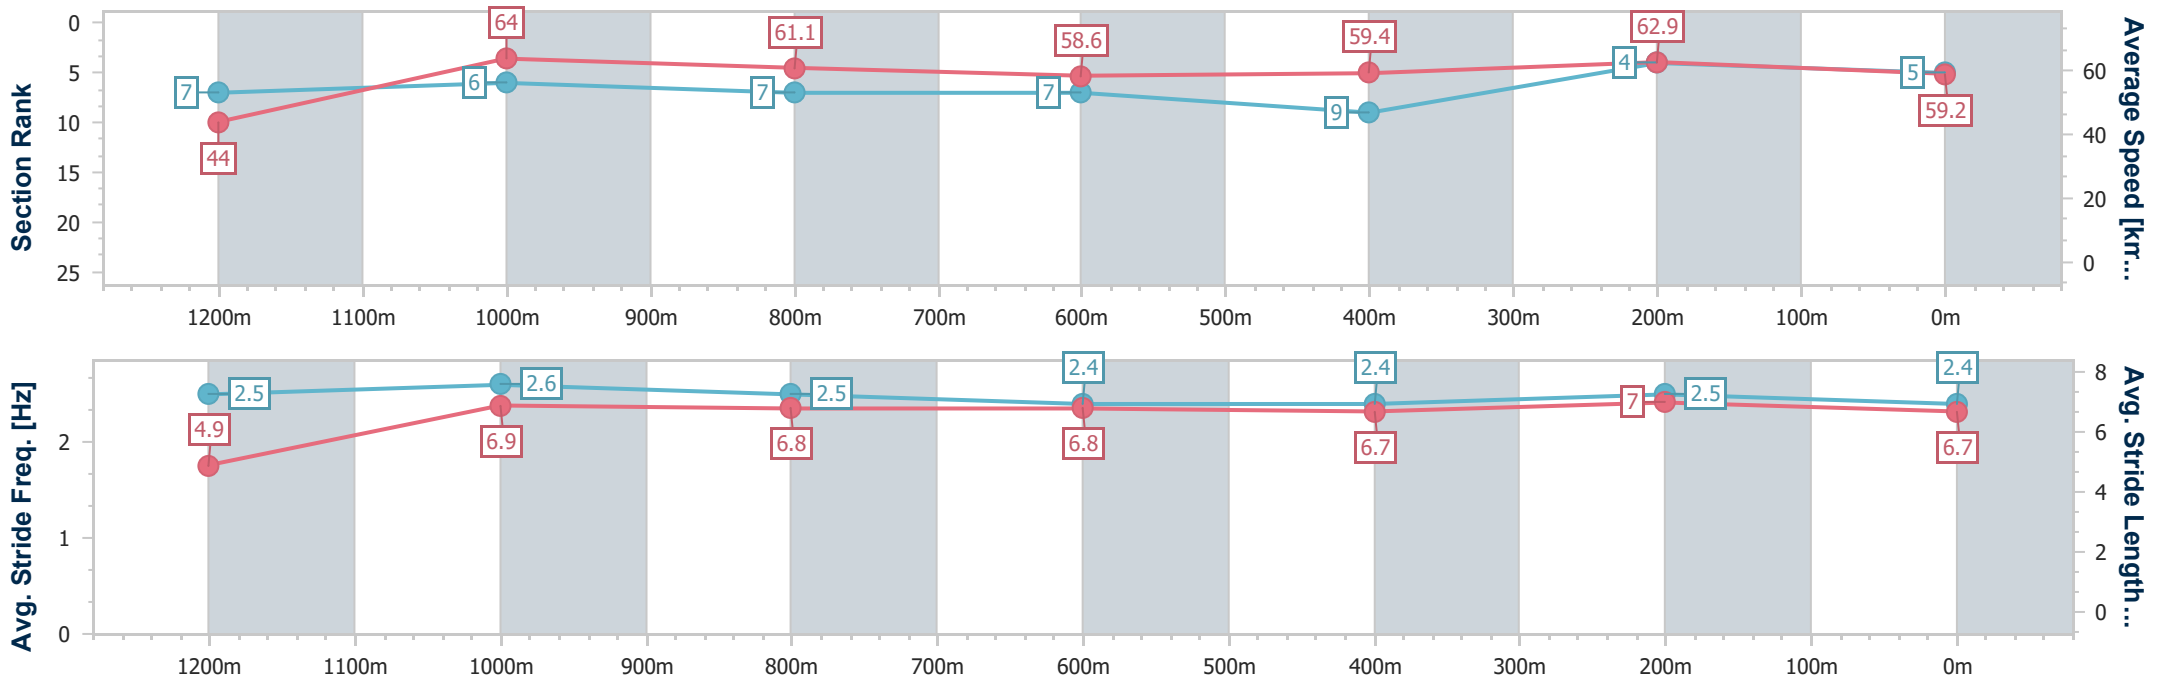

Sunshine Coast QLD Professional

Race 6: RDA BURPENGARY Maiden Handicap - 1300m

19 February 2023 - 16:11

Track Rating: Good 4, Weather: Fine, Rail Position: +7m Entire

Section	Overall	1200m	1000m	800m	600m	400m	200m
Section Times	1:19.42 [5] (0:08.16)	1:11.26 [7] (0:11.25)	1:00.01 [6] (0:11.81)	0:48.20 [7] (0:12.31)	0:35.89 [7] (0:12.27)	0:23.62 [9] (0:11.44)	0:12.18 [4] (0:12.18)
Average Speed [km/h]	44.0	64.0	61.1	58.6	59.4	62.9	59.2
Top Speed [km/h]	62.8	65.1	62.4	62.4	62.3	63.9	62.0
Avg. Dist. to Rail [m]	4.1	2.8	1.1	0.4	2.2	4.3	4.2
Avg. Stride Freq. [Hz]	2.5	2.6	2.5	2.4	2.4	2.5	2.4
Avg. Stride Length [m]	4.9	6.9	6.8	6.8	6.7	7.0	6.7

- [ ] Ranking at each section and finish
- .-.- No data available at this section
- NA No data available

Horse/Jockey Name	Brooklyn Dash
Final Rank	6
Fastest Section Time (Section)	0:08.28 (Overall)
Top Speed [km/h] (Section)	66.1 (1200m)
Race State	Finished