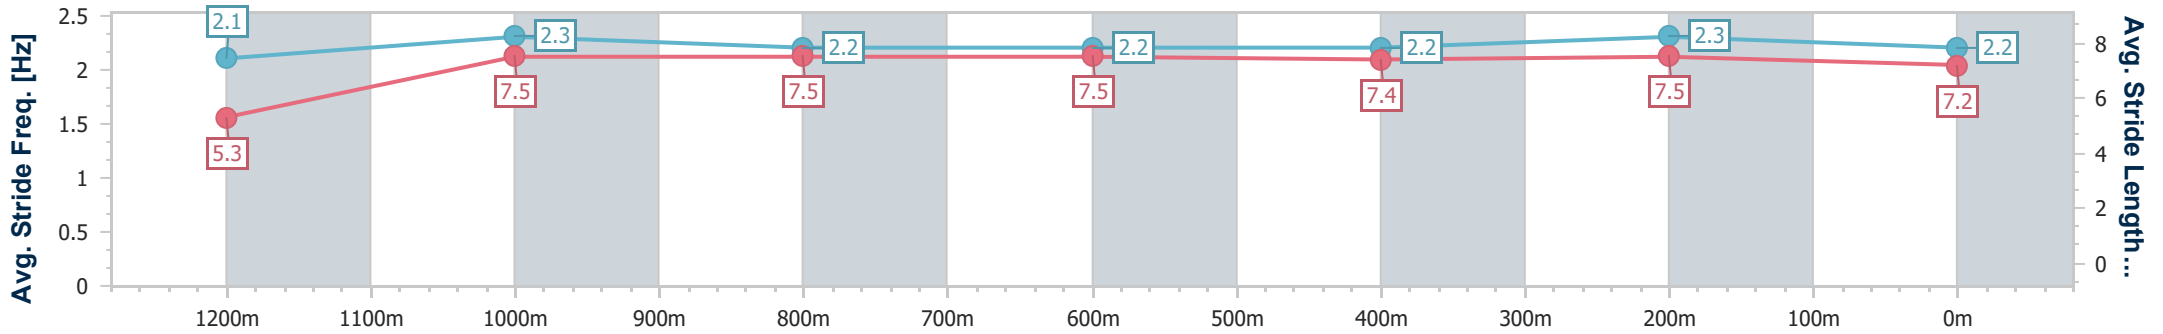

- [ ] Ranking at each section and finish
- .-.- No data available at this section
- NA No data available

Horse/Jockey Name	Pride An' Joy
Final Rank	12
Fastest Section Time (Section)	0:08.67 (Overall)
Top Speed [km/h] (Section)	64.3 (1200m)
Race State	Finished

### Sunshine Coast QLD Professional

Race 6: RDA BURPENGARY Maiden Handicap - 1300m

19 February 2023 - 16:11

Track Rating: Good 4, Weather: Fine, Rail Position: +7m Entire

Section	Overall	1200m	1000m	800m	600m	400m	200m
Section Times	1:20.20 [12] (0:08.67)	1:11.53 [12] (0:11.50)	1:00.03 [12] (0:11.93)	0:48.10 [12] (0:12.10)	0:36.00 [12] (0:11.99)	0:24.01 [13] (0:11.58)	0:12.43 [12] (0:12.43)
Average Speed [km/h]	41.6	62.7	60.8	59.9	60.3	62.2	58.0
Top Speed [km/h]	58.9	64.3	62.4	62.2	62.6	63.1	60.9
Avg. Dist. to Rail [m]	11.7	5.6	2.8	1.3	0.9	2.8	4.3
Avg. Stride Freq. [Hz]	2.1	2.3	2.2	2.2	2.2	2.3	2.2
Avg. Stride Length [m]	5.3	7.5	7.5	7.5	7.4	7.5	7.2