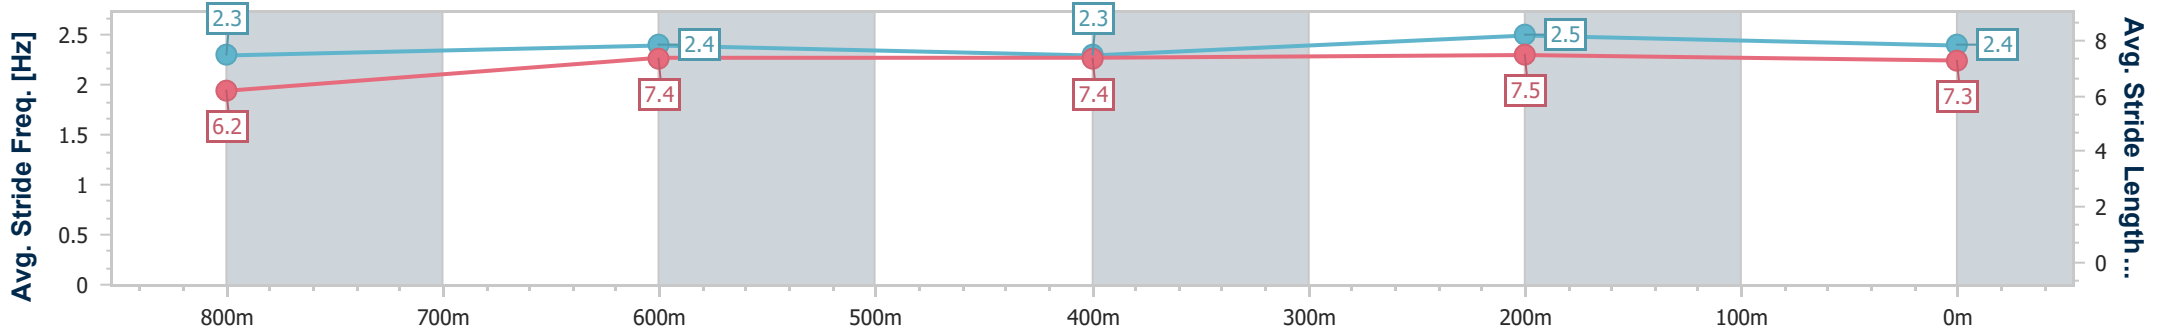

BRISBANE
 RACING CLUB

Section	Overall	800m	600m	400m	200m
Section Times	0:59.48 [1] (0:14.10)	0:45.38 [4] (0:11.41)	0:33.97 [4] (0:11.79)	0:22.18 [3] (0:10.83)	0:11.35 [2] (0:11.35)
Average Speed [km/h]	51.0	63.3	61.7	66.4	63.4
Top Speed [km/h]	65.7	65.4	64.3	67.6	67.2
Avg. Dist. to Rail [m]	1.3	0.8	2.3	4.4	3.7
Avg. Stride Freq. [Hz]	2.3	2.4	2.3	2.5	2.4
Avg. Stride Length [m]	6.2	7.4	7.4	7.5	7.3