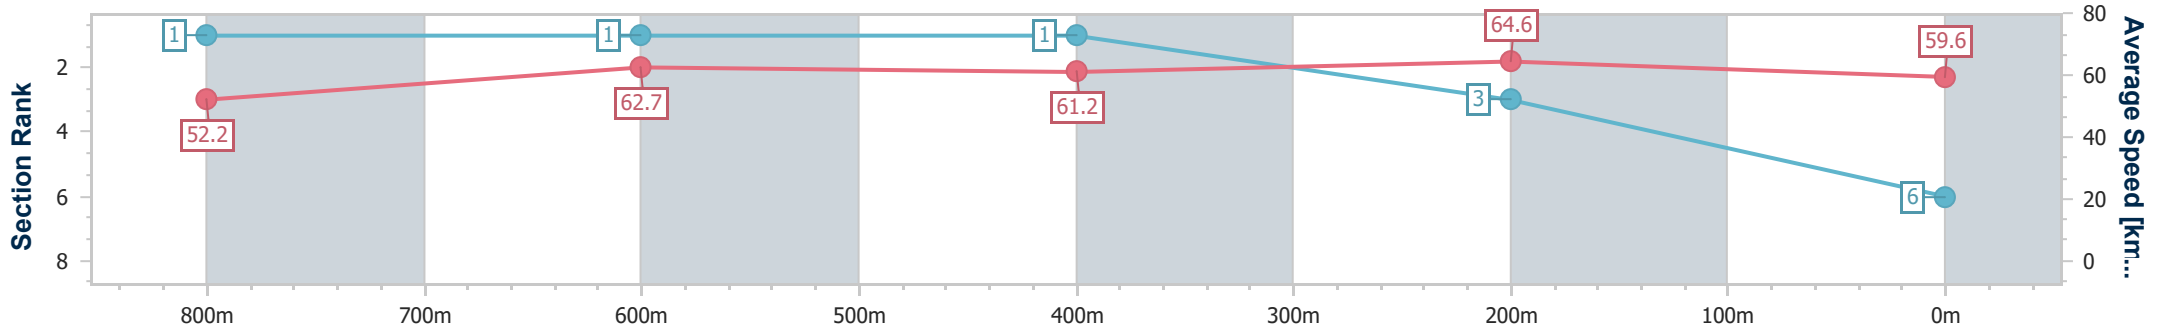

Horse/Jockey Name	Miss De Blaas
Final Rank	6
Fastest Section Time (Section)	0:11.17 (400m)
Top Speed [km/h] (Section)	65.7 (Overall)
Race State	Finished

Eagle Farm QLD Professional
Race 2: MOUNT FRANKLIN QTIS Two-Year-Old Class 1
Handicap - 1000m
22 February 2023 - 14:09
Track Rating: Good 4, Weather: Overcast, Rail Position: +10m
Entire

BRISBANE
RACING CLUB

Section	Overall	800m	600m	400m	200m
Section Times	1:00.29 [6] (0:13.84)	0:46.45 [1] (0:11.49)	0:34.96 [1] (0:11.70)	0:23.26 [1] (0:11.17)	0:12.09 [3] (0:12.09)
Average Speed [km/h]	52.2	62.7	61.2	64.6	59.6
Top Speed [km/h]	65.7	64.2	63.3	65.3	63.3
Avg. Dist. to Rail [m]	1.6	0.6	0.6	1.0	3.1
Avg. Stride Freq. [Hz]	2.6	2.7	2.5	2.6	2.5
Avg. Stride Length [m]	5.4	6.3	6.4	6.7	6.5

- [ ] Ranking at each section and finish
- -.-.- No data available at this section
- NA No data available