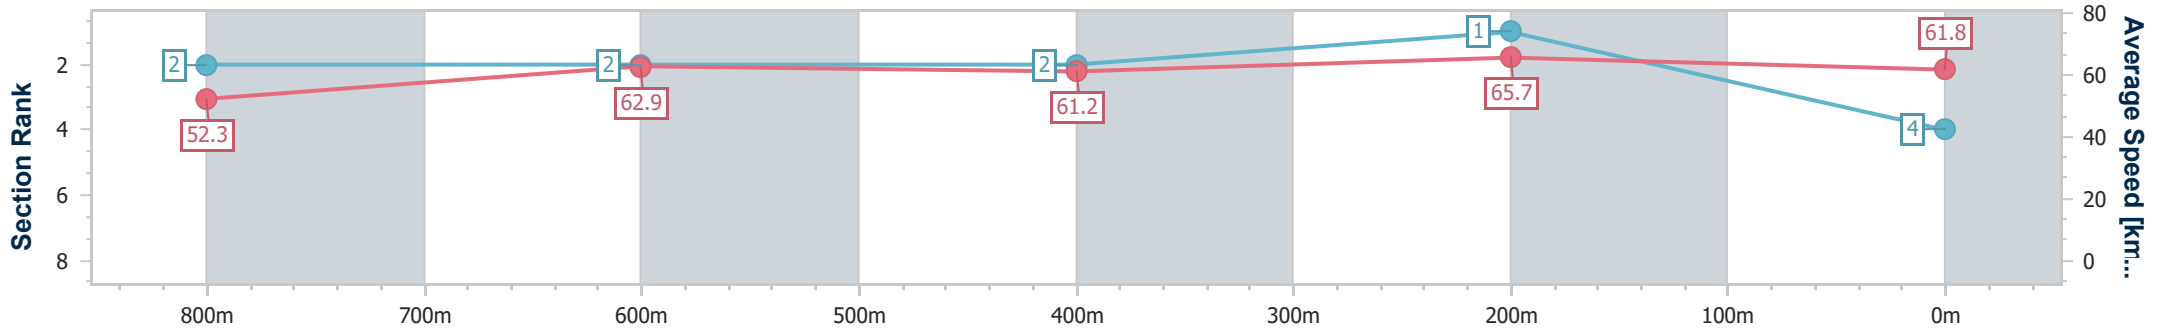

Section	Overall	800m	600m	400m	200m
Section Times	0:59.59 [3] (0:13.86)	0:45.73 [3] (0:11.57)	0:34.16 [3] (0:11.80)	0:22.36 [4] (0:11.06)	0:11.30 [6] (0:11.30)
Average Speed [km/h]	52.0	62.1	60.8	65.1	63.7
Top Speed [km/h]	64.4	63.5	62.6	66.9	66.5
Avg. Dist. to Rail [m]	1.0	0.2	0.6	0.7	0.6
Avg. Stride Freq. [Hz]	2.3	2.4	2.3	2.4	2.4
Avg. Stride Length [m]	6.3	7.2	7.2	7.6	7.5

- [] Ranking at each section and finish
- .-.- No data available at this section
- NA No data available

Horse/Jockey Name	Bedaub
Final Rank	4
Fastest Section Time (Section)	0:10.97 (400m)
Top Speed [km/h] (Section)	66.8 (800m)
Race State	Finished

Section	Overall	800m	600m	400m	200m
Section Times	0:59.69 [4] (0:13.85)	0:45.84 [2] (0:11.47)	0:34.37 [2] (0:11.76)	0:22.61 [2] (0:10.97)	0:11.64 [1] (0:11.64)
Average Speed [km/h]	52.3	62.9	61.2	65.7	61.8
Top Speed [km/h]	66.7	66.8	64.6	66.5	66.1
Avg. Dist. to Rail [m]	3.7	0.3	0.2	0.5	0.5
Avg. Stride Freq. [Hz]	2.4	2.4	2.4	2.6	2.5
Avg. Stride Length [m]	6.2	7.2	7.2	7.1	7.0