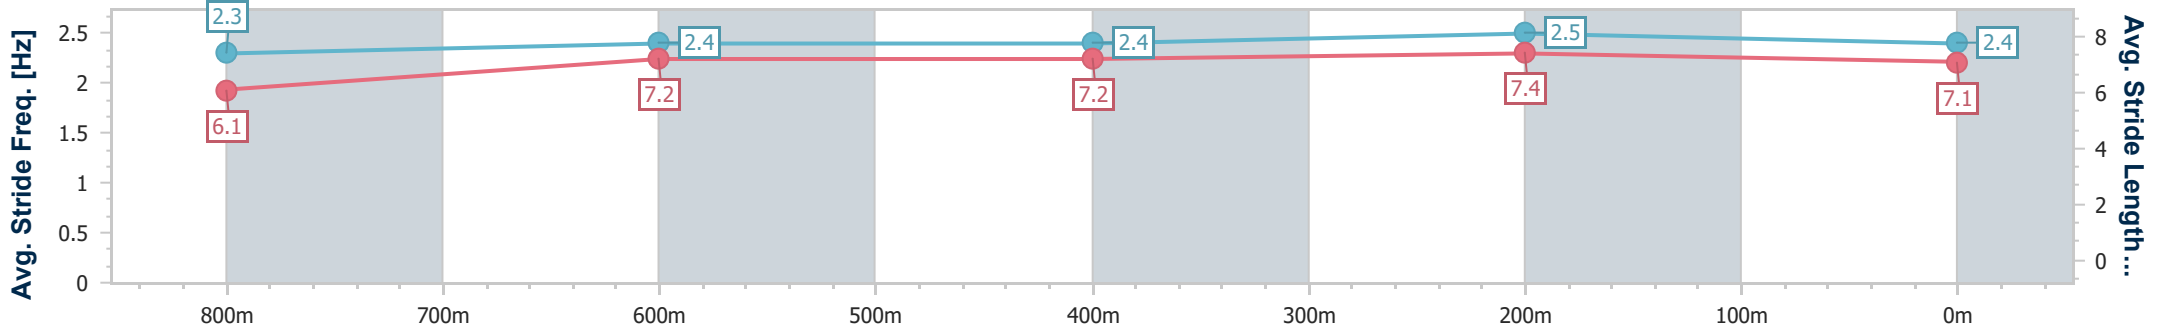

Horse/Jockey Name	Minto's D'oro
Final Rank	5
Fastest Section Time (Section)	0:10.72 (400m)
Top Speed [km/h] (Section)	68.0 (400m)
Race State	Finished

Eagle Farm QLD Professional
Race 2: MOUNT FRANKLIN QTIS Two-Year-Old Class 1
Handicap - 1000m
22 February 2023 - 14:09
Track Rating: Good 4, Weather: Overcast, Rail Position: +10m
Entire

BRISBANE
RACING CLUB

Section	Overall	800m	600m	400m	200m
Section Times	0:59.96 [5] (0:14.28)	0:45.68 [6] (0:11.58)	0:34.10 [6] (0:11.71)	0:22.39 [6] (0:10.72)	0:11.67 [4] (0:11.67)
Average Speed [km/h]	50.8	62.1	61.4	67.3	61.7
Top Speed [km/h]	64.5	64.9	65.2	68.0	66.2
Avg. Dist. to Rail [m]	2.7	0.5	0.6	5.1	6.0
Avg. Stride Freq. [Hz]	2.3	2.4	2.4	2.5	2.4
Avg. Stride Length [m]	6.1	7.2	7.2	7.4	7.1

- [ ] Ranking at each section and finish
- -.-.- No data available at this section
- NA No data available