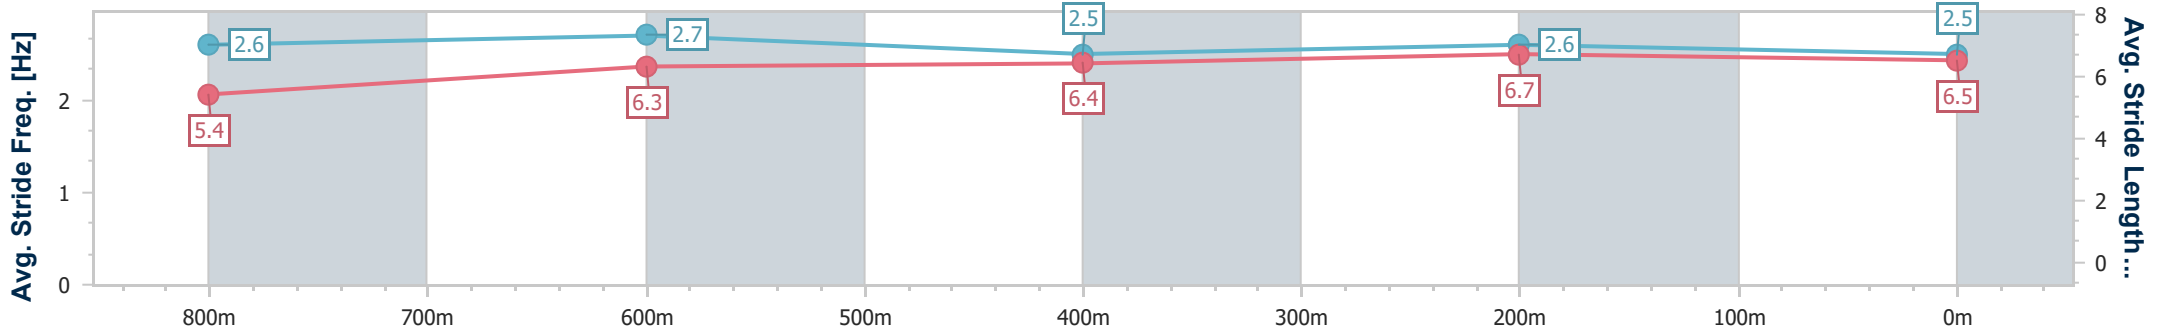

Section	Overall	800m	600m	400m	200m
Section Times	0:59.96 [5] (0:14.28)	0:45.68 [6] (0:11.58)	0:34.10 [6] (0:11.71)	0:22.39 [6] (0:10.72)	0:11.67 [4] (0:11.67)
Average Speed [km/h]	50.8	62.1	61.4	67.3	61.7
Top Speed [km/h]	64.5	64.9	65.2	68.0	66.2
Avg. Dist. to Rail [m]	2.7	0.5	0.6	5.1	6.0
Avg. Stride Freq. [Hz]	2.3	2.4	2.4	2.5	2.4
Avg. Stride Length [m]	6.1	7.2	7.2	7.4	7.1

- [] Ranking at each section and finish
- .-.- No data available at this section
- NA No data available

Horse/Jockey Name	Miss De Blaas
Final Rank	6
Fastest Section Time (Section)	0:11.17 (400m)
Top Speed [km/h] (Section)	65.7 (Overall)
Race State	Finished

Section	Overall	800m	600m	400m	200m
Section Times	1:00.29 [6] (0:13.84)	0:46.45 [1] (0:11.49)	0:34.96 [1] (0:11.70)	0:23.26 [1] (0:11.17)	0:12.09 [3] (0:12.09)
Average Speed [km/h]	52.2	62.7	61.2	64.6	59.6
Top Speed [km/h]	65.7	64.2	63.3	65.3	63.3
Avg. Dist. to Rail [m]	1.6	0.6	0.6	1.0	3.1
Avg. Stride Freq. [Hz]	2.6	2.7	2.5	2.6	2.5
Avg. Stride Length [m]	5.4	6.3	6.4	6.7	6.5