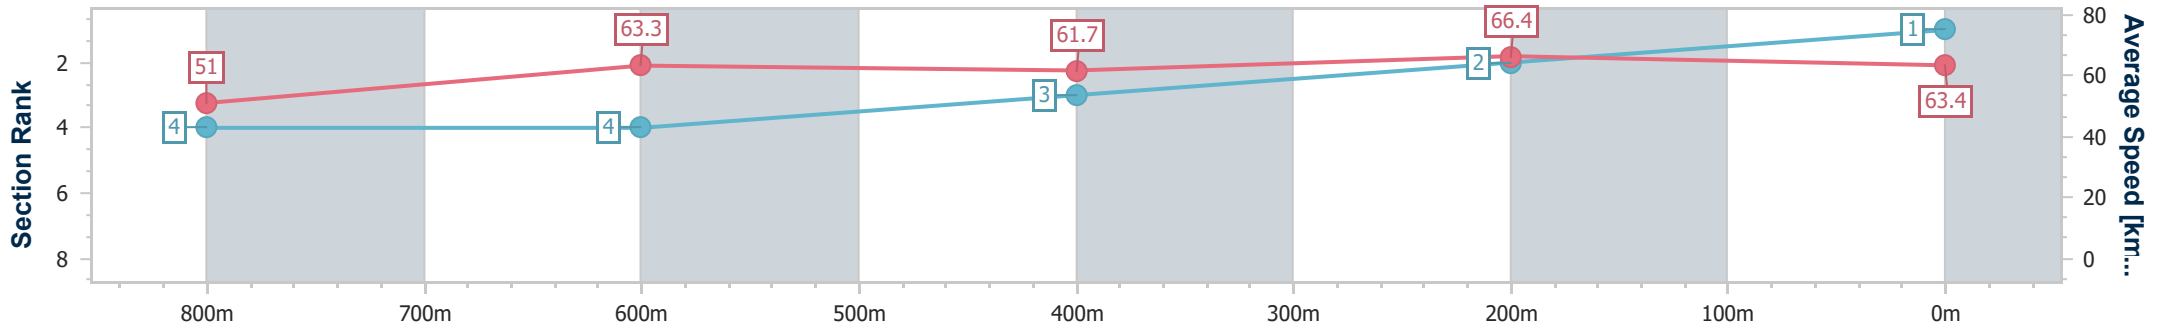

BRISBANE
 RACING CLUB

Section	Overall	800m	600m	400m	200m
Section Times	0:59.48 [1] (0:14.10)	0:45.38 [4] (0:11.41)	0:33.97 [4] (0:11.79)	0:22.18 [3] (0:10.83)	0:11.35 [2] (0:11.35)
Average Speed [km/h]	51.0	63.3	61.7	66.4	63.4
Top Speed [km/h]	65.7	65.4	64.3	67.6	67.2
Avg. Dist. to Rail [m]	1.3	0.8	2.3	4.4	3.7
Avg. Stride Freq. [Hz]	2.3	2.4	2.3	2.5	2.4
Avg. Stride Length [m]	6.2	7.4	7.4	7.5	7.3