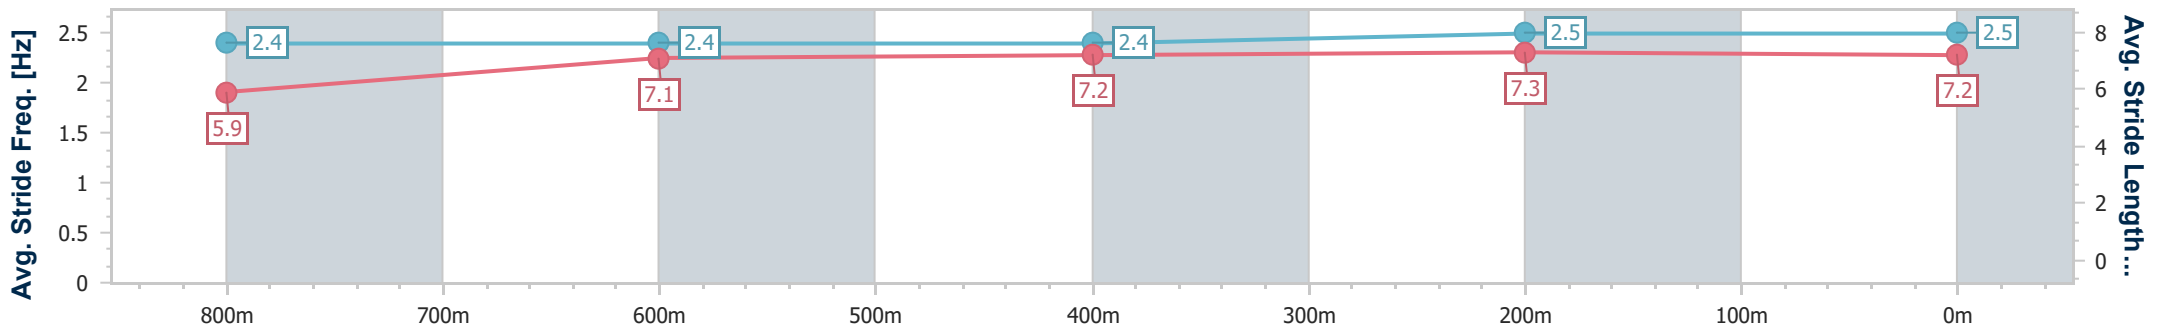

Horse/Jockey Name	Rubaahy
Final Rank	2
Fastest Section Time (Section)	0:10.87 (400m)
Top Speed [km/h] (Section)	67.2 (400m)
Race State	Finished

Eagle Farm QLD Professional
Race 2: MOUNT FRANKLIN QTIS Two-Year-Old Class 1
Handicap - 1000m
22 February 2023 - 14:09
Track Rating: Good 4, Weather: Overcast, Rail Position: +10m
Entire

BRISBANE
RACING CLUB

Section	Overall	800m	600m	400m	200m
Section Times	0:59.56 [2] (0:14.14)	0:45.42 [5] (0:11.47)	0:33.95 [5] (0:11.74)	0:22.21 [5] (0:10.87)	0:11.34 [5] (0:11.34)
Average Speed [km/h]	51.0	62.8	61.2	66.3	63.5
Top Speed [km/h]	64.0	64.0	65.5	67.2	66.5
Avg. Dist. to Rail [m]	0.9	0.2	0.2	3.4	4.8
Avg. Stride Freq. [Hz]	2.4	2.4	2.4	2.5	2.5
Avg. Stride Length [m]	5.9	7.1	7.2	7.3	7.2

- [ ] Ranking at each section and finish
- -.-.- No data available at this section
- NA No data available