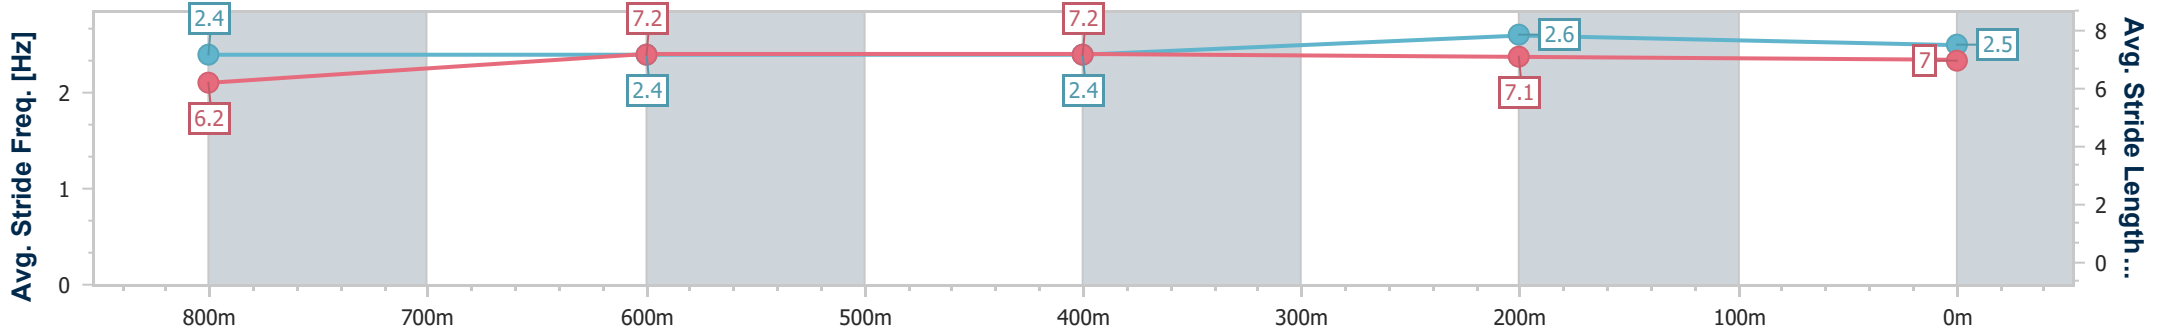

Horse/Jockey Name	Bedaub
Final Rank	4
Fastest Section Time (Section)	0:10.97 (400m)
Top Speed [km/h] (Section)	66.8 (800m)
Race State	Finished

Eagle Farm QLD Professional
Race 2: MOUNT FRANKLIN QTIS Two-Year-Old Class 1
Handicap - 1000m
22 February 2023 - 14:09
Track Rating: Good 4, Weather: Overcast, Rail Position: +10m
Entire

BRISBANE
RACING CLUB

Section	Overall	800m	600m	400m	200m
Section Times	0:59.69 [4] (0:13.85)	0:45.84 [2] (0:11.47)	0:34.37 [2] (0:11.76)	0:22.61 [2] (0:10.97)	0:11.64 [1] (0:11.64)
Average Speed [km/h]	52.3	62.9	61.2	65.7	61.8
Top Speed [km/h]	66.7	66.8	64.6	66.5	66.1
Avg. Dist. to Rail [m]	3.7	0.3	0.2	0.5	0.5
Avg. Stride Freq. [Hz]	2.4	2.4	2.4	2.6	2.5
Avg. Stride Length [m]	6.2	7.2	7.2	7.1	7.0

- [ ] Ranking at each section and finish
- -.-.- No data available at this section
- NA No data available