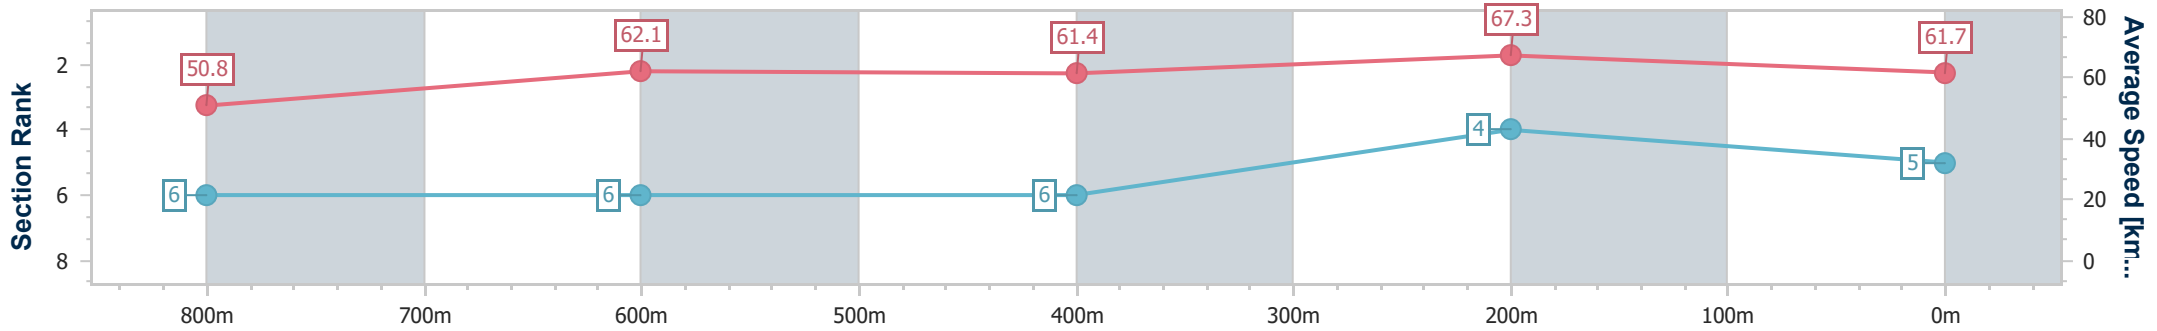

Horse/Jockey Name	Minto's D'oro
Final Rank	5
Fastest Section Time (Section)	0:10.72 (400m)
Top Speed [km/h] (Section)	68.0 (400m)
Race State	Finished

Eagle Farm QLD Professional
Race 2: MOUNT FRANKLIN QTIS Two-Year-Old Class 1
Handicap - 1000m
22 February 2023 - 14:09
Track Rating: Good 4, Weather: Overcast, Rail Position: +10m
Entire

BRISBANE
RACING CLUB

Section	Overall	800m	600m	400m	200m
Section Times	0:59.96 [5] (0:14.28)	0:45.68 [6] (0:11.58)	0:34.10 [6] (0:11.71)	0:22.39 [6] (0:10.72)	0:11.67 [4] (0:11.67)
Average Speed [km/h]	50.8	62.1	61.4	67.3	61.7
Top Speed [km/h]	64.5	64.9	65.2	68.0	66.2
Avg. Dist. to Rail [m]	2.7	0.5	0.6	5.1	6.0
Avg. Stride Freq. [Hz]	2.3	2.4	2.4	2.5	2.4
Avg. Stride Length [m]	6.1	7.2	7.2	7.4	7.1

- [ ] Ranking at each section and finish
- -.-.- No data available at this section
- NA No data available