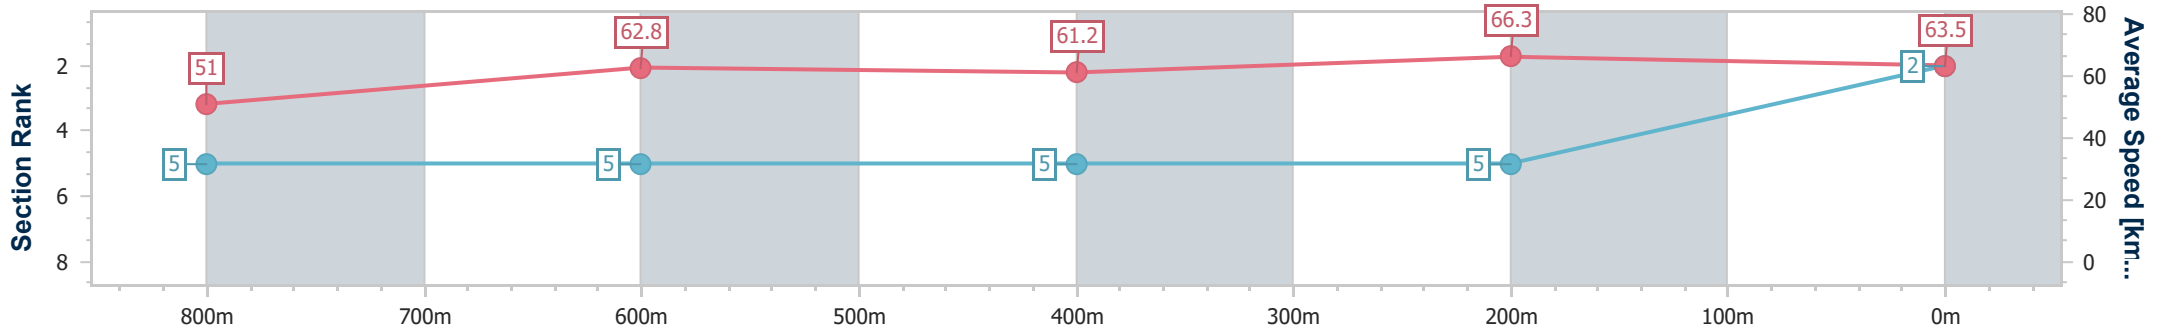

Horse/Jockey Name	Rubaahy
Final Rank	2
Fastest Section Time (Section)	0:10.87 (400m)
Top Speed [km/h] (Section)	67.2 (400m)
Race State	Finished

Eagle Farm QLD Professional
Race 2: MOUNT FRANKLIN QTIS Two-Year-Old Class 1
Handicap - 1000m
22 February 2023 - 14:09
Track Rating: Good 4, Weather: Overcast, Rail Position: +10m
Entire

BRISBANE
RACING CLUB

Section	Overall	800m	600m	400m	200m
Section Times	0:59.56 [2] (0:14.14)	0:45.42 [5] (0:11.47)	0:33.95 [5] (0:11.74)	0:22.21 [5] (0:10.87)	0:11.34 [5] (0:11.34)
Average Speed [km/h]	51.0	62.8	61.2	66.3	63.5
Top Speed [km/h]	64.0	64.0	65.5	67.2	66.5
Avg. Dist. to Rail [m]	0.9	0.2	0.2	3.4	4.8
Avg. Stride Freq. [Hz]	2.4	2.4	2.4	2.5	2.5
Avg. Stride Length [m]	5.9	7.1	7.2	7.3	7.2

- [ ] Ranking at each section and finish
- -.-.- No data available at this section
- NA No data available