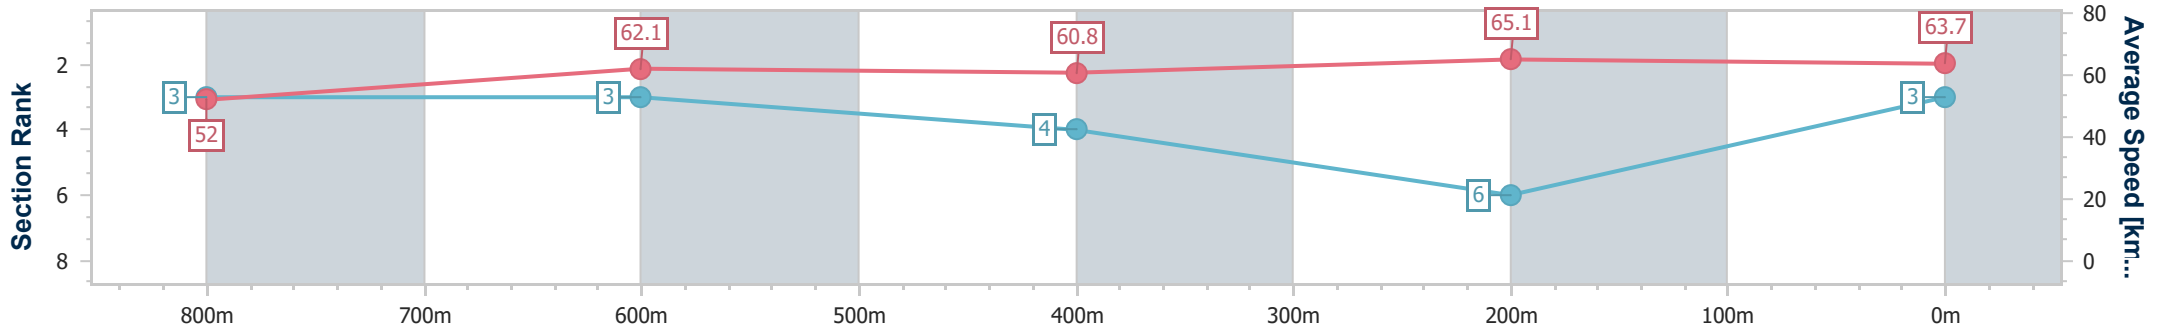

Horse/Jockey Name	Soo Sweet
Final Rank	3
Fastest Section Time (Section)	0:11.06 (400m)
Top Speed [km/h] (Section)	66.9 (400m)
Race State	Finished

Eagle Farm QLD Professional
Race 2: MOUNT FRANKLIN QTIS Two-Year-Old Class 1
Handicap - 1000m
22 February 2023 - 14:09
Track Rating: Good 4, Weather: Overcast, Rail Position: +10m
Entire

BRISBANE
RACING CLUB

Section	Overall	800m	600m	400m	200m
Section Times	0:59.59 [3] (0:13.86)	0:45.73 [3] (0:11.57)	0:34.16 [3] (0:11.80)	0:22.36 [4] (0:11.06)	0:11.30 [6] (0:11.30)
Average Speed [km/h]	52.0	62.1	60.8	65.1	63.7
Top Speed [km/h]	64.4	63.5	62.6	66.9	66.5
Avg. Dist. to Rail [m]	1.0	0.2	0.6	0.7	0.6
Avg. Stride Freq. [Hz]	2.3	2.4	2.3	2.4	2.4
Avg. Stride Length [m]	6.3	7.2	7.2	7.6	7.5

- [ ] Ranking at each section and finish
- -.-.- No data available at this section
- NA No data available