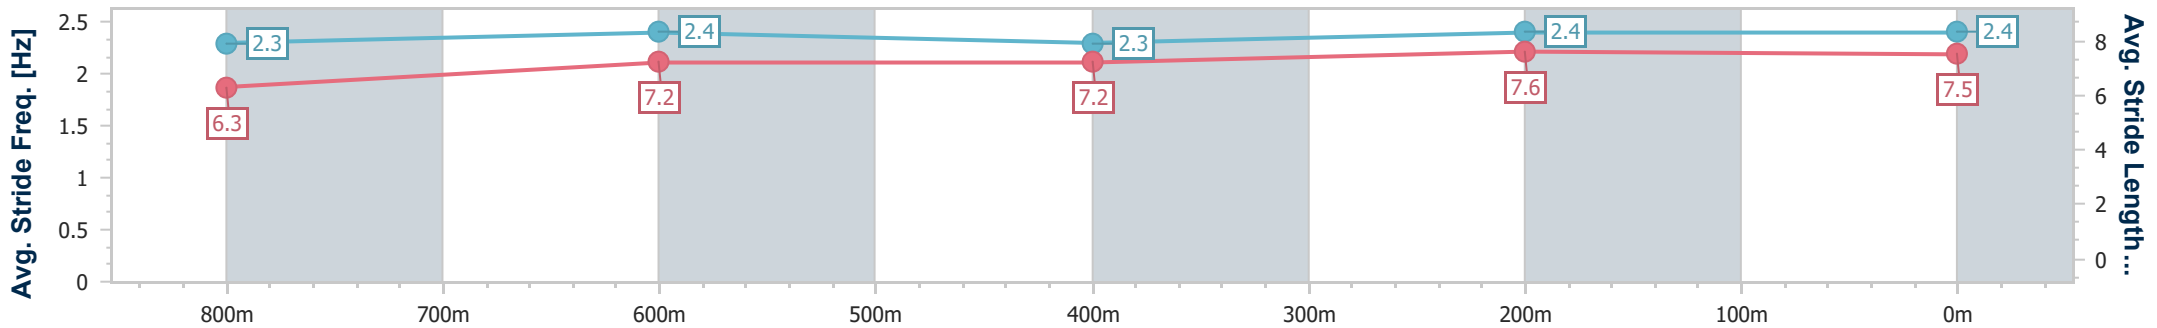

Horse/Jockey Name	Soo Sweet
Final Rank	3
Fastest Section Time (Section)	0:11.06 (400m)
Top Speed [km/h] (Section)	66.9 (400m)
Race State	Finished

Eagle Farm QLD Professional
Race 2: MOUNT FRANKLIN QTIS Two-Year-Old Class 1
Handicap - 1000m
22 February 2023 - 14:09
Track Rating: Good 4, Weather: Overcast, Rail Position: +10m
Entire

BRISBANE
RACING CLUB

Section	Overall	800m	600m	400m	200m
Section Times	0:59.59 [3] (0:13.86)	0:45.73 [3] (0:11.57)	0:34.16 [3] (0:11.80)	0:22.36 [4] (0:11.06)	0:11.30 [6] (0:11.30)
Average Speed [km/h]	52.0	62.1	60.8	65.1	63.7
Top Speed [km/h]	64.4	63.5	62.6	66.9	66.5
Avg. Dist. to Rail [m]	1.0	0.2	0.6	0.7	0.6
Avg. Stride Freq. [Hz]	2.3	2.4	2.3	2.4	2.4
Avg. Stride Length [m]	6.3	7.2	7.2	7.6	7.5

- [ ] Ranking at each section and finish
- -.-.- No data available at this section
- NA No data available