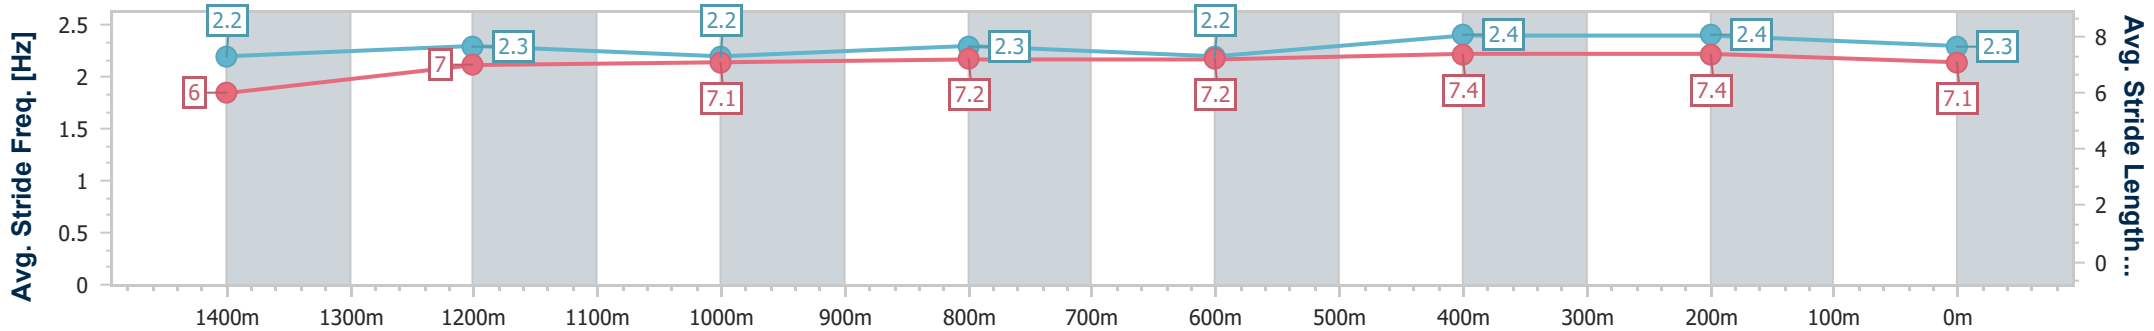

Horse/Jockey Name	Royal Performance
Final Rank	8
Fastest Section Time (Section)	0:11.23 (400m)
Top Speed [km/h] (Section)	65.6 (400m)
Race State	Finished

Eagle Farm QLD Professional
Race 4: QTIS JEWEL RACEDAY 18 MARCH QTIS BENCHMARK
68 Handicap - 1600m
22 February 2023 - 15:19
Track Rating: Good 4, Weather: Overcast, Rail Position: +10m
Entire

BRISBANE
RACING CLUB

Section	Overall	1400m	1200m	1000m	800m	600m	400m	200m
Section Times	1:39.12 [8] (0:14.72)	1:24.40 [9] (0:12.11)	1:12.29 [8] (0:12.46)	0:59.83 [9] (0:12.44)	0:47.39 [9] (0:12.50)	0:34.89 [9] (0:11.48)	0:23.41 [9] (0:11.23)	0:12.18 [9] (0:12.18)
Average Speed [km/h]	49.0	59.6	57.7	58.3	58.0	63.0	64.0	59.2
Top Speed [km/h]	61.5	61.3	60.4	59.7	60.0	65.0	65.6	61.5
Avg. Dist. to Rail [m]	5.5	1.6	1.8	1.5	1.3	0.8	1.3	0.7
Avg. Stride Freq. [Hz]	2.2	2.3	2.2	2.3	2.2	2.4	2.4	2.3
Avg. Stride Length [m]	6.0	7.0	7.1	7.2	7.2	7.4	7.4	7.1

- [ ] Ranking at each section and finish
- -.-.- No data available at this section
- NA No data available