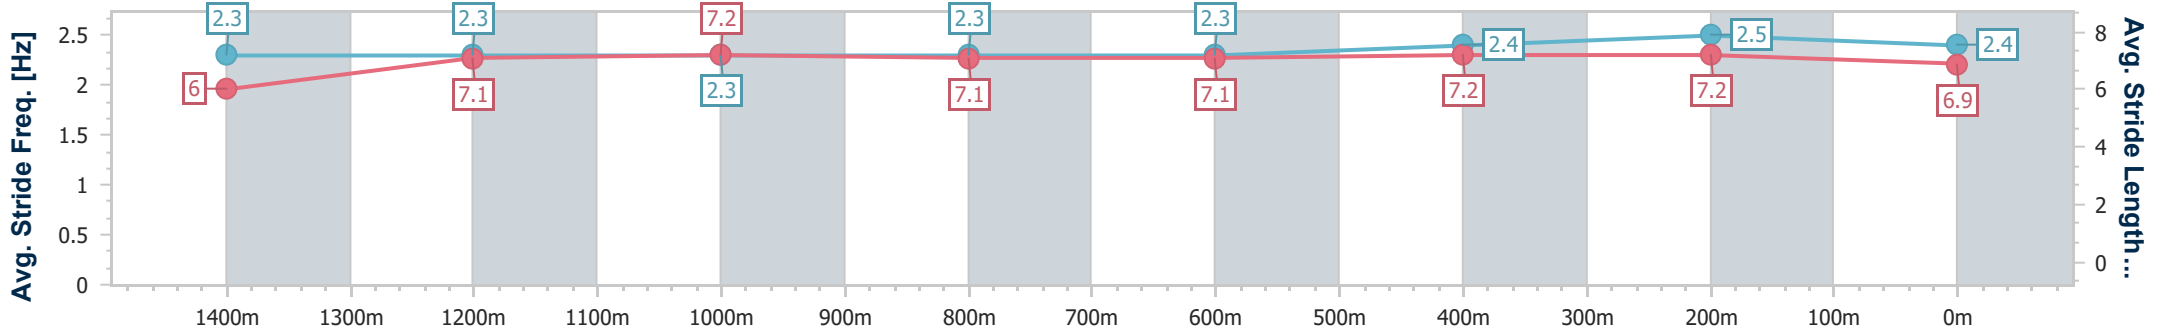

Horse/Jockey Name	Heleva Deel
Final Rank	5
Fastest Section Time (Section)	0:11.17 (400m)
Top Speed [km/h] (Section)	66.7 (400m)
Race State	Finished

Eagle Farm QLD Professional
Race 4: QTIS JEWEL RACEDAY 18 MARCH QTIS BENCHMARK
68 Handicap - 1600m
22 February 2023 - 15:19
Track Rating: Good 4, Weather: Overcast, Rail Position: +10m
Entire

BRISBANE
RACING CLUB

Section	Overall	1400m	1200m	1000m	800m	600m	400m	200m						
Section Times	1:38.75 [5] (0:14.55)	1:24.20 [8] (0:12.26)	1:11.94 [9] (0:12.27)	0:59.67 [8] (0:12.54)	0:47.13 [8] (0:12.40)	0:34.73 [8] (0:11.43)	0:23.30 [8] (0:11.17)	0:12.13 [8] (0:12.13)						
Average Speed [km/h]	49.7	58.8	58.9	57.8	58.2	63.0	64.5	59.4						
Top Speed [km/h]	61.3	60.2	60.8	59.1	60.1	64.6	66.7	61.8						
Avg. Dist. to Rail [m]	7.9	2.2	2.3	1.6	0.5	0.8	3.0	5.2						
Avg. Stride Freq. [Hz]	2.3	2.3	2.3	2.3	2.3	2.4	2.5	2.4						
Avg. Stride Length [m]	6.0	7.1	7.2	7.1	7.1	7.2	7.2	6.9						

- [ ] Ranking at each section and finish
- -.-.- No data available at this section
- NA No data available