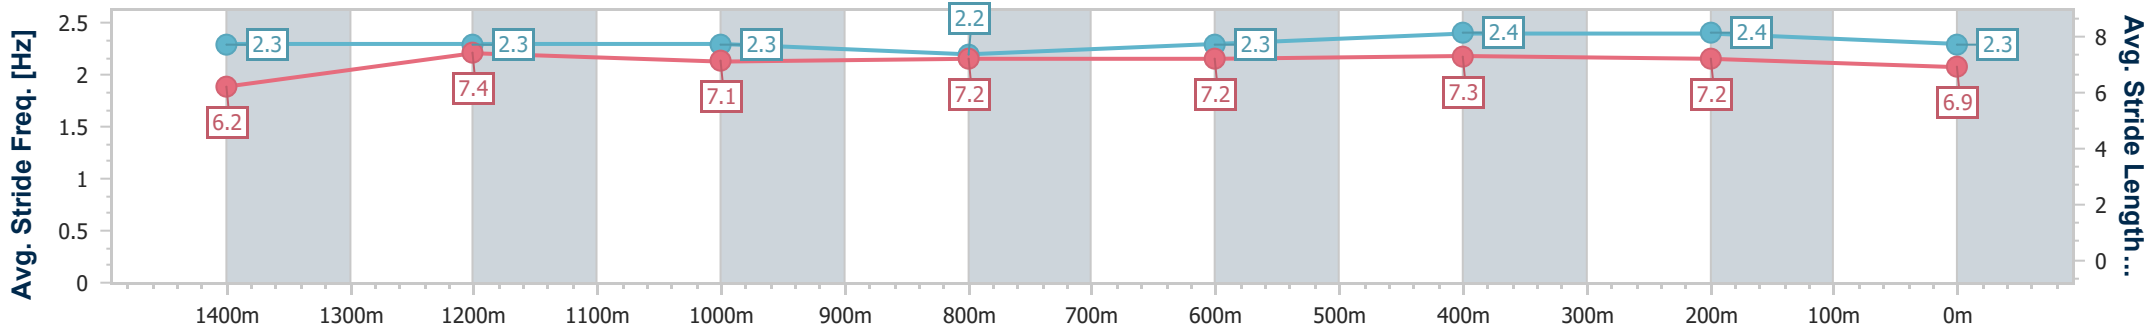

Section	Overall	1400m	1200m	1000m	800m	600m	400m	200m						
Section Times	1:38.75 [6] (0:13.83)	1:24.92 [1] (0:11.80)	1:13.12 [1] (0:12.34)	1:00.78 [1] (0:12.65)	0:48.13 [1] (0:12.41)	0:35.72 [1] (0:11.66)	0:24.06 [1] (0:11.50)	0:12.56 [2] (0:12.56)						
Average Speed [km/h]	52.2	61.1	58.5	57.4	58.0	61.8	62.6	57.2						
Top Speed [km/h]	63.8	64.7	58.9	57.7	60.3	63.7	63.7	60.5						
Avg. Dist. to Rail [m]	5.9	2.5	1.8	1.4	0.6	0.2	0.2	0.2						
Avg. Stride Freq. [Hz]	2.2	2.3	2.2	2.2	2.2	2.3	2.3	2.3						
Avg. Stride Length [m]	6.5	7.3	7.0	7.0	7.0	7.2	7.4	7.0						

- [] Ranking at each section and finish
- .-.- No data available at this section
- NA No data available

Horse/Jockey Name	Choir Boy
Final Rank	7
Fastest Section Time (Section)	0:11.41 (400m)
Top Speed [km/h] (Section)	64.8 (400m)
Race State	Finished

Section	Overall	1400m	1200m	1000m	800m	600m	400m	200m
Section Times	1:38.81 [7] (0:13.96)	1:24.85 [3] (0:11.84)	1:13.01 [2] (0:12.39)	1:00.62 [2] (0:12.57)	0:48.05 [2] (0:12.52)	0:35.53 [2] (0:11.66)	0:23.87 [2] (0:11.41)	0:12.46 [4] (0:12.46)
Average Speed [km/h]	51.7	61.0	58.3	57.8	58.0	62.2	63.0	57.9
Top Speed [km/h]	63.7	63.4	59.8	58.8	59.6	64.3	64.8	60.1
Avg. Dist. to Rail [m]	6.8	3.1	2.3	2.2	1.9	1.2	1.7	2.4
Avg. Stride Freq. [Hz]	2.3	2.3	2.3	2.2	2.3	2.4	2.4	2.3
Avg. Stride Length [m]	6.2	7.4	7.1	7.2	7.2	7.3	7.2	6.9