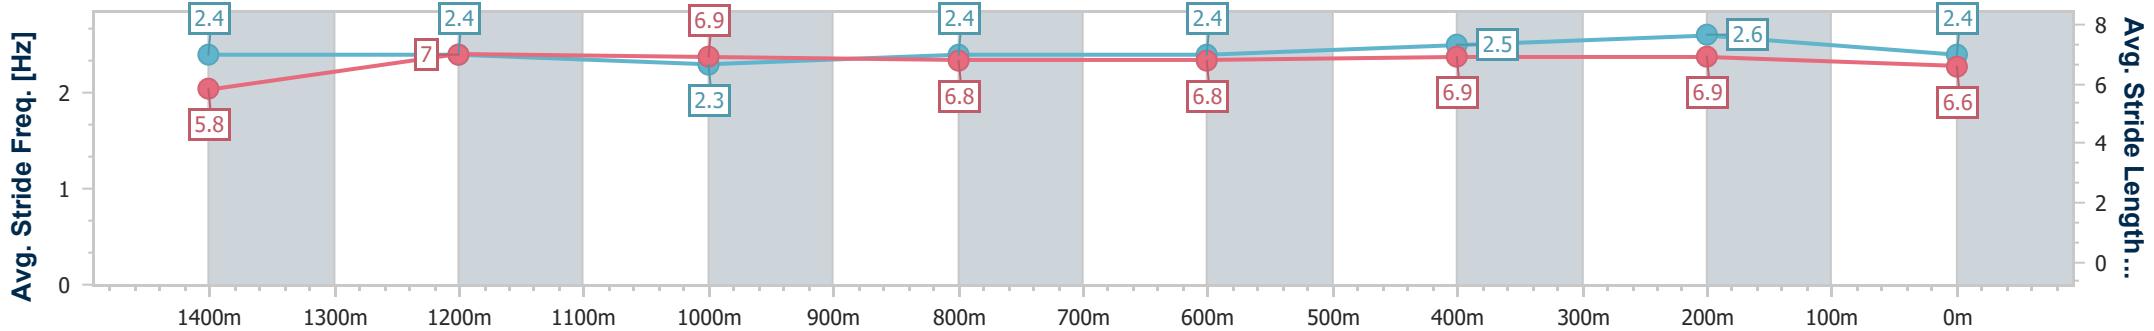

Section	Overall	1400m	1200m	1000m	800m	600m	400m	200m						
Section Times	1:38.53 [3] (0:13.88)	1:24.65 [2] (0:12.03)	1:12.62 [3] (0:12.36)	1:00.26 [3] (0:12.59)	0:47.67 [3] (0:12.59)	0:35.08 [3] (0:11.52)	0:23.56 [3] (0:11.33)	0:12.23 [5] (0:12.23)						
Average Speed [km/h]	52.0	59.9	58.3	57.5	57.3	62.2	63.6	58.8						
Top Speed [km/h]	62.9	62.2	59.3	58.0	60.1	64.3	64.3	61.8						
Avg. Dist. to Rail [m]	3.7	0.9	1.2	1.0	0.6	0.8	0.4	0.9						
Avg. Stride Freq. [Hz]	2.2	2.2	2.1	2.1	2.1	2.3	2.3	2.3						
Avg. Stride Length [m]	6.7	7.6	7.6	7.5	7.4	7.5	7.4	7.1						

- [] Ranking at each section and finish
- .-.- No data available at this section
- NA No data available

Horse/Jockey Name	Merimee
Final Rank	4
Fastest Section Time (Section)	0:11.11 (400m)
Top Speed [km/h] (Section)	66.2 (400m)
Race State	Finished

Section	Overall	1400m	1200m	1000m	800m	600m	400m	200m						
Section Times	1:38.58 [4] (0:14.21)	1:24.37 [5] (0:11.93)	1:12.44 [4] (0:12.36)	1:00.08 [4] (0:12.57)	0:47.51 [4] (0:12.54)	0:34.97 [4] (0:11.49)	0:23.48 [4] (0:11.11)	0:12.37 [1] (0:12.37)						
Average Speed [km/h]	50.7	60.4	58.4	57.7	57.7	63.2	64.8	58.2						
Top Speed [km/h]	63.0	62.2	59.7	58.4	59.7	66.2	66.2	61.7						
Avg. Dist. to Rail [m]	4.0	1.0	1.7	1.6	1.3	1.7	3.2	3.2						
Avg. Stride Freq. [Hz]	2.4	2.4	2.3	2.4	2.4	2.5	2.6	2.4						
Avg. Stride Length [m]	5.8	7.0	6.9	6.8	6.8	6.9	6.9	6.6						