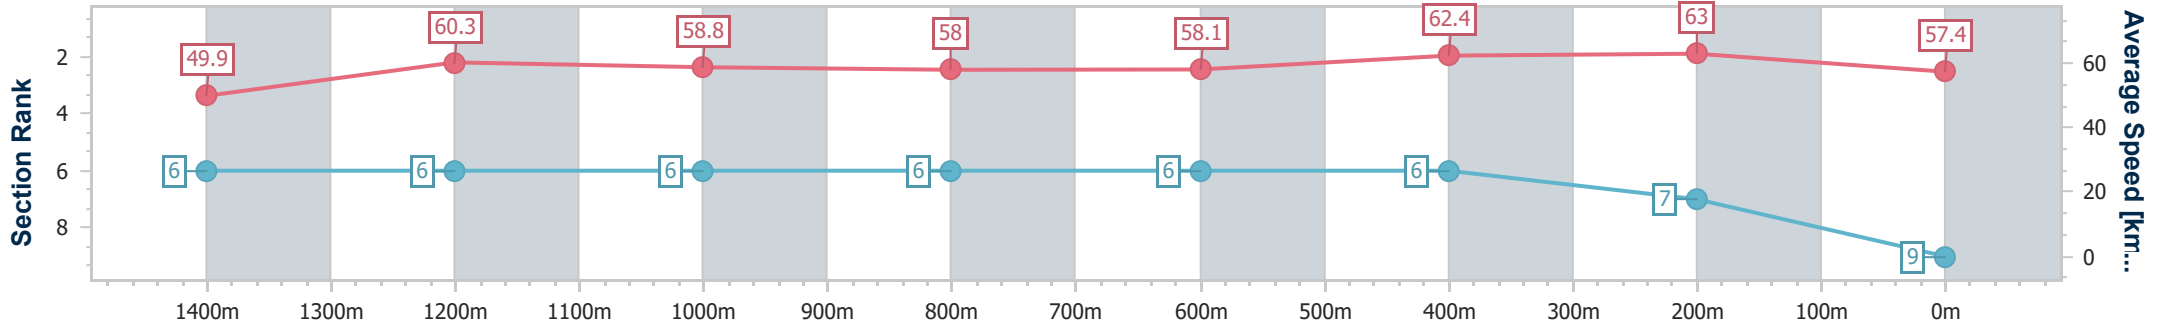

Horse/Jockey Name	Saint Martin
Final Rank	9
Fastest Section Time (Section)	0:11.44 (400m)
Top Speed [km/h] (Section)	63.9 (400m)
Race State	Finished

Eagle Farm QLD Professional
Race 4: QTIS JEWEL RACEDAY 18 MARCH QTIS BENCHMARK
68 Handicap - 1600m
22 February 2023 - 15:19
Track Rating: Good 4, Weather: Overcast, Rail Position: +10m
Entire

BRISBANE
RACING CLUB

Section	Overall	1400m	1200m	1000m	800m	600m	400m	200m						
Section Times	1:39.28 [9] (0:14.46)	1:24.82 [6] (0:11.95)	1:12.87 [6] (0:12.29)	1:00.58 [6] (0:12.52)	0:48.06 [6] (0:12.48)	0:35.58 [6] (0:11.58)	0:24.00 [6] (0:11.44)	0:12.56 [7] (0:12.56)						
Average Speed [km/h]	49.9	60.3	58.8	58.0	58.1	62.4	63.0	57.4						
Top Speed [km/h]	61.6	61.9	60.4	58.8	59.2	63.9	63.9	59.9						
Avg. Dist. to Rail [m]	6.2	1.9	2.2	2.1	1.4	1.1	2.9	3.5						
Avg. Stride Freq. [Hz]	2.1	2.2	2.1	2.1	2.1	2.2	2.3	2.1						
Avg. Stride Length [m]	6.5	7.7	7.4	7.2	7.3	7.5	7.7	7.2						

- [ ] Ranking at each section and finish
- -.-.- No data available at this section
- NA No data available