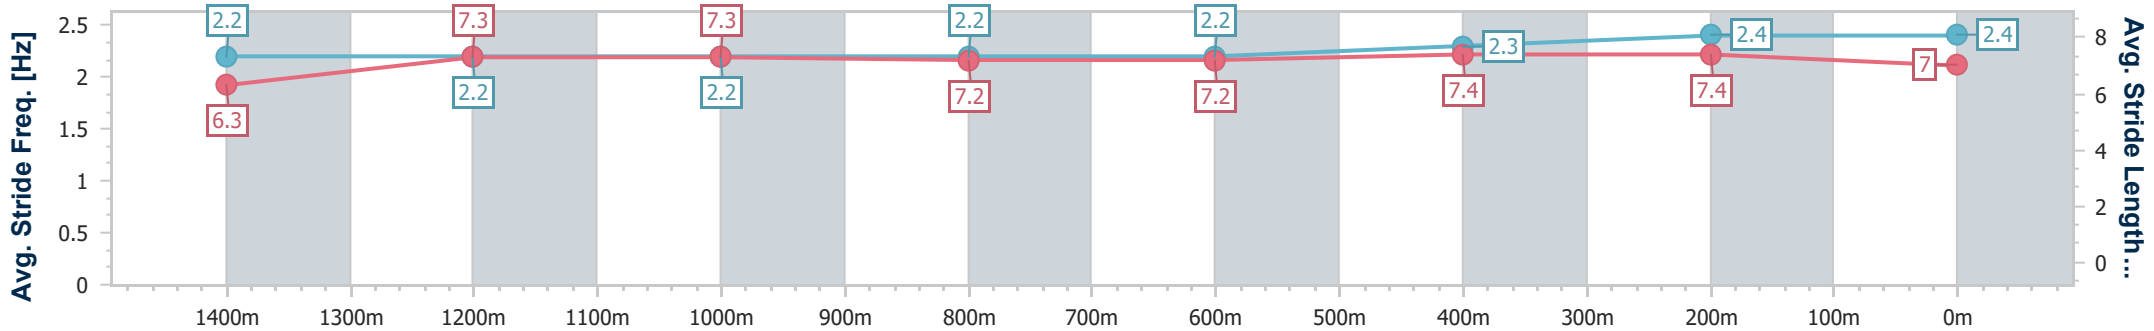

BRISBANE
 RACING CLUB

Section	Overall	1400m	1200m	1000m	800m	600m	400m	200m
Section Times	1:38.19 [1] (0:14.15)	1:24.04 [4] (0:12.06)	1:11.98 [5] (0:12.34)	0:59.64 [5] (0:12.45)	0:47.19 [5] (0:12.54)	0:34.65 [5] (0:11.50)	0:23.15 [5] (0:11.20)	0:11.95 [3] (0:11.95)
Average Speed [km/h]	50.9	59.7	58.3	58.1	57.8	63.0	64.3	60.2
Top Speed [km/h]	61.6	61.5	59.3	58.6	59.4	65.6	66.0	63.0
Avg. Dist. to Rail [m]	2.8	0.9	0.8	1.0	1.7	0.9	0.2	0.3
Avg. Stride Freq. [Hz]	2.2	2.2	2.2	2.2	2.2	2.3	2.4	2.4
Avg. Stride Length [m]	6.3	7.3	7.3	7.2	7.2	7.4	7.4	7.0