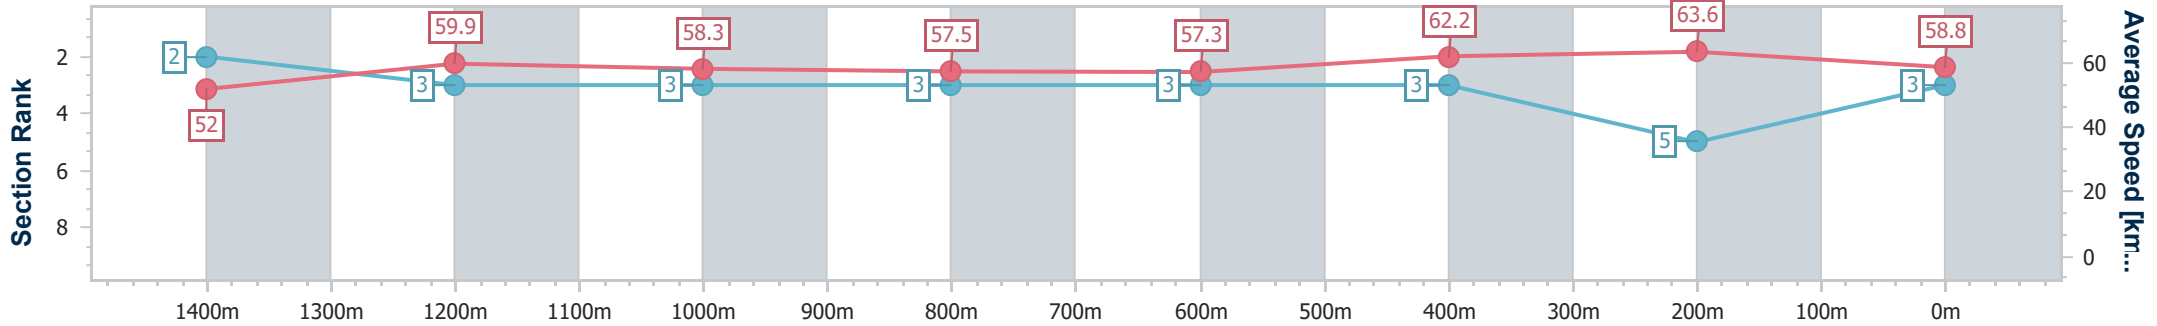

Horse/Jockey Name	Spill The Secret
Final Rank	3
Fastest Section Time (Section)	0:11.33 (400m)
Top Speed [km/h] (Section)	64.3 (400m)
Race State	Finished

Eagle Farm QLD Professional
Race 4: QTIS JEWEL RACEDAY 18 MARCH QTIS BENCHMARK
68 Handicap - 1600m
22 February 2023 - 15:19
Track Rating: Good 4, Weather: Overcast, Rail Position: +10m
Entire

BRISBANE
RACING CLUB

Section	Overall	1400m	1200m	1000m	800m	600m	400m	200m						
Section Times	1:38.53 [3] (0:13.88)	1:24.65 [2] (0:12.03)	1:12.62 [3] (0:12.36)	1:00.26 [3] (0:12.59)	0:47.67 [3] (0:12.59)	0:35.08 [3] (0:11.52)	0:23.56 [3] (0:11.33)	0:12.23 [5] (0:12.23)						
Average Speed [km/h]	52.0	59.9	58.3	57.5	57.3	62.2	63.6	58.8						
Top Speed [km/h]	62.9	62.2	59.3	58.0	60.1	64.3	64.3	61.8						
Avg. Dist. to Rail [m]	3.7	0.9	1.2	1.0	0.6	0.8	0.4	0.9						
Avg. Stride Freq. [Hz]	2.2	2.2	2.1	2.1	2.1	2.3	2.3	2.3						
Avg. Stride Length [m]	6.7	7.6	7.6	7.5	7.4	7.5	7.4	7.1						

- [ ] Ranking at each section and finish
- -.-.- No data available at this section
- NA No data available