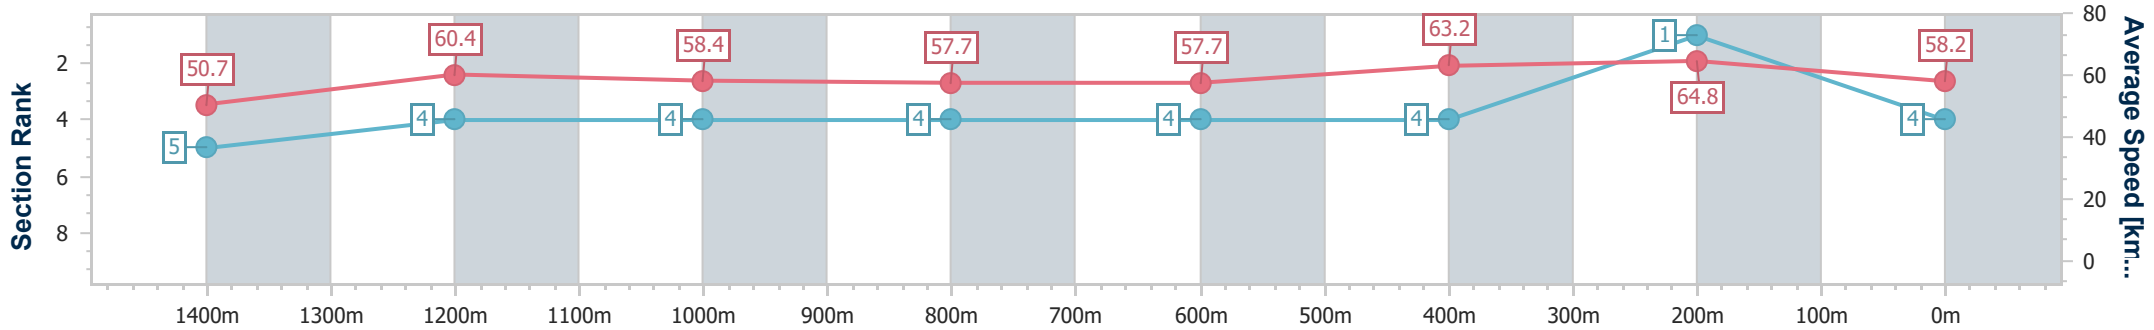

Horse/Jockey Name	Merimee
Final Rank	4
Fastest Section Time (Section)	0:11.11 (400m)
Top Speed [km/h] (Section)	66.2 (400m)
Race State	Finished

Eagle Farm QLD Professional
Race 4: QTIS JEWEL RACEDAY 18 MARCH QTIS BENCHMARK
68 Handicap - 1600m
22 February 2023 - 15:19
Track Rating: Good 4, Weather: Overcast, Rail Position: +10m
Entire

BRISBANE
RACING CLUB

Section	Overall	1400m	1200m	1000m	800m	600m	400m	200m						
Section Times	1:38.58 [4] (0:14.21)	1:24.37 [5] (0:11.93)	1:12.44 [4] (0:12.36)	1:00.08 [4] (0:12.57)	0:47.51 [4] (0:12.54)	0:34.97 [4] (0:11.49)	0:23.48 [4] (0:11.11)	0:12.37 [1] (0:12.37)						
Average Speed [km/h]	50.7	60.4	58.4	57.7	57.7	63.2	64.8	58.2						
Top Speed [km/h]	63.0	62.2	59.7	58.4	59.7	66.2	66.2	61.7						
Avg. Dist. to Rail [m]	4.0	1.0	1.7	1.6	1.3	1.7	3.2	3.2						
Avg. Stride Freq. [Hz]	2.4	2.4	2.3	2.4	2.4	2.5	2.6	2.4						
Avg. Stride Length [m]	5.8	7.0	6.9	6.8	6.8	6.9	6.9	6.6						

- [ ] Ranking at each section and finish
- -.-.-.- No data available at this section
- NA No data available