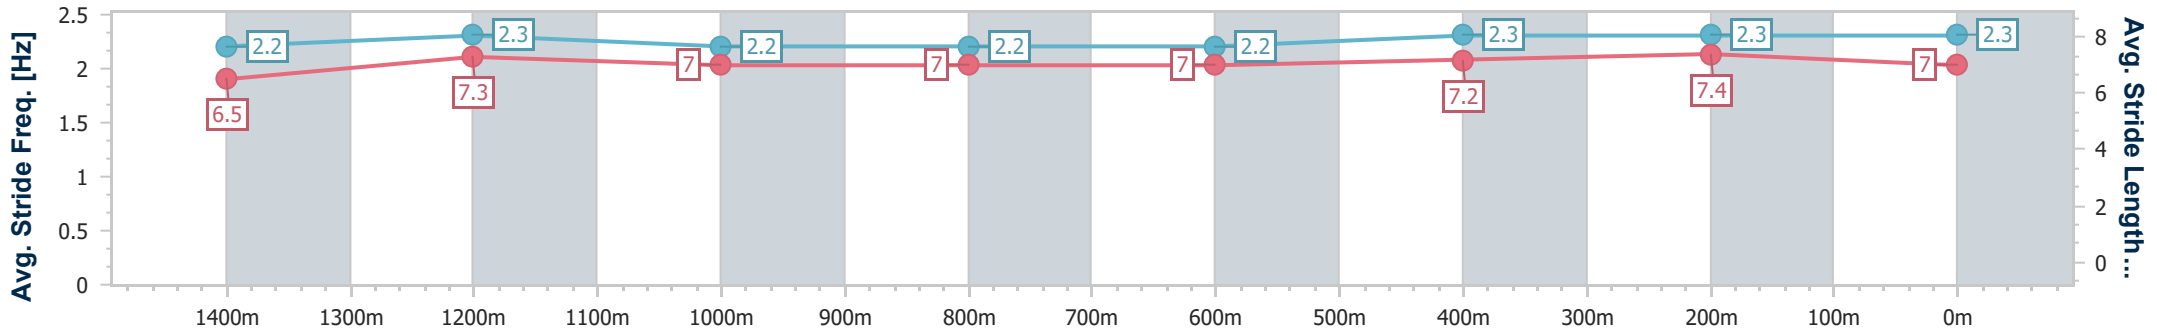

Section	Overall	1400m	1200m	1000m	800m	600m	400m	200m						
Section Times	1:38.75 [5] (0:14.55)	1:24.20 [8] (0:12.26)	1:11.94 [9] (0:12.27)	0:59.67 [8] (0:12.54)	0:47.13 [8] (0:12.40)	0:34.73 [8] (0:11.43)	0:23.30 [8] (0:11.17)	0:12.13 [8] (0:12.13)						
Average Speed [km/h]	49.7	58.8	58.9	57.8	58.2	63.0	64.5	59.4						
Top Speed [km/h]	61.3	60.2	60.8	59.1	60.1	64.6	66.7	61.8						
Avg. Dist. to Rail [m]	7.9	2.2	2.3	1.6	0.5	0.8	3.0	5.2						
Avg. Stride Freq. [Hz]	2.3	2.3	2.3	2.3	2.3	2.4	2.5	2.4						
Avg. Stride Length [m]	6.0	7.1	7.2	7.1	7.1	7.2	7.2	6.9						

- [] Ranking at each section and finish
- .-.- No data available at this section
- NA No data available

Horse/Jockey Name	Enterprise Jewel
Final Rank	6
Fastest Section Time (Section)	0:11.50 (400m)
Top Speed [km/h] (Section)	64.7 (1400m)
Race State	Finished

Section	Overall	1400m	1200m	1000m	800m	600m	400m	200m						
Section Times	1:38.75 [6] (0:13.83)	1:24.92 [1] (0:11.80)	1:13.12 [1] (0:12.34)	1:00.78 [1] (0:12.65)	0:48.13 [1] (0:12.41)	0:35.72 [1] (0:11.66)	0:24.06 [1] (0:11.50)	0:12.56 [2] (0:12.56)						
Average Speed [km/h]	52.2	61.1	58.5	57.4	58.0	61.8	62.6	57.2						
Top Speed [km/h]	63.8	64.7	58.9	57.7	60.3	63.7	63.7	60.5						
Avg. Dist. to Rail [m]	5.9	2.5	1.8	1.4	0.6	0.2	0.2	0.2						
Avg. Stride Freq. [Hz]	2.2	2.3	2.2	2.2	2.2	2.3	2.3	2.3						
Avg. Stride Length [m]	6.5	7.3	7.0	7.0	7.0	7.2	7.4	7.0						