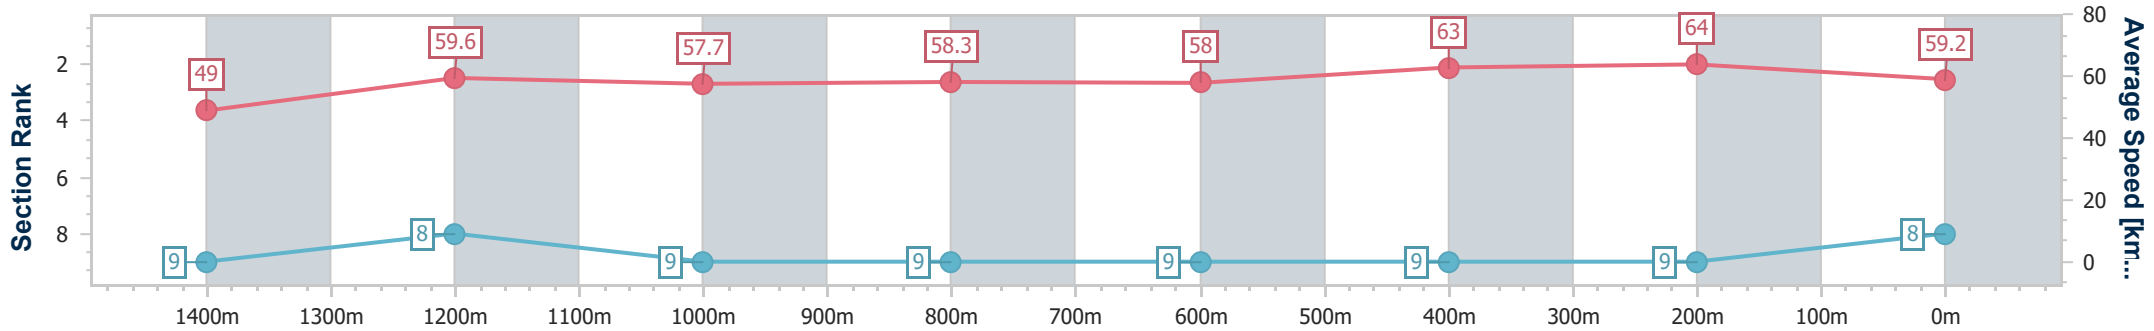

Horse/Jockey Name	Royal Performance
Final Rank	8
Fastest Section Time (Section)	0:11.23 (400m)
Top Speed [km/h] (Section)	65.6 (400m)
Race State	Finished

Eagle Farm QLD Professional
Race 4: QTIS JEWEL RACEDAY 18 MARCH QTIS BENCHMARK
68 Handicap - 1600m
22 February 2023 - 15:19
Track Rating: Good 4, Weather: Overcast, Rail Position: +10m
Entire

BRISBANE
RACING CLUB

Section	Overall	1400m	1200m	1000m	800m	600m	400m	200m
Section Times	1:39.12 [8] (0:14.72)	1:24.40 [9] (0:12.11)	1:12.29 [8] (0:12.46)	0:59.83 [9] (0:12.44)	0:47.39 [9] (0:12.50)	0:34.89 [9] (0:11.48)	0:23.41 [9] (0:11.23)	0:12.18 [9] (0:12.18)
Average Speed [km/h]	49.0	59.6	57.7	58.3	58.0	63.0	64.0	59.2
Top Speed [km/h]	61.5	61.3	60.4	59.7	60.0	65.0	65.6	61.5
Avg. Dist. to Rail [m]	5.5	1.6	1.8	1.5	1.3	0.8	1.3	0.7
Avg. Stride Freq. [Hz]	2.2	2.3	2.2	2.3	2.2	2.4	2.4	2.3
Avg. Stride Length [m]	6.0	7.0	7.1	7.2	7.2	7.4	7.4	7.1

- [ ] Ranking at each section and finish
- -.-.- No data available at this section
- NA No data available