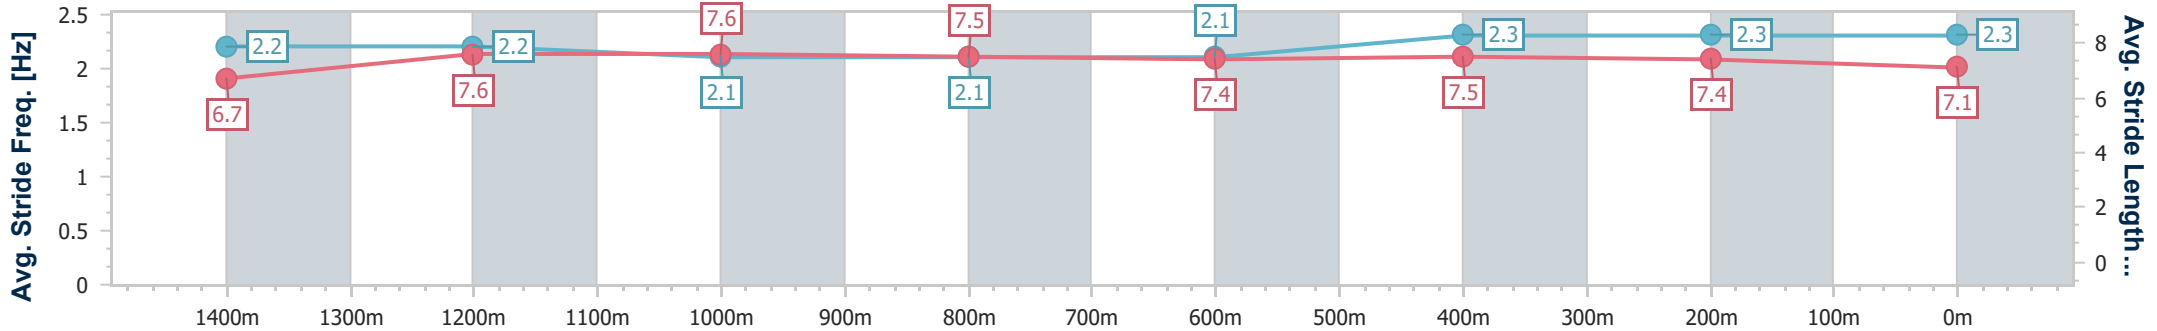

Horse/Jockey Name	Spill The Secret
Final Rank	3
Fastest Section Time (Section)	0:11.33 (400m)
Top Speed [km/h] (Section)	64.3 (400m)
Race State	Finished

Eagle Farm QLD Professional
Race 4: QTIS JEWEL RACEDAY 18 MARCH QTIS BENCHMARK
68 Handicap - 1600m
22 February 2023 - 15:19
Track Rating: Good 4, Weather: Overcast, Rail Position: +10m
Entire

BRISBANE
RACING CLUB

Section	Overall	1400m	1200m	1000m	800m	600m	400m	200m						
Section Times	1:38.53 [3] (0:13.88)	1:24.65 [2] (0:12.03)	1:12.62 [3] (0:12.36)	1:00.26 [3] (0:12.59)	0:47.67 [3] (0:12.59)	0:35.08 [3] (0:11.52)	0:23.56 [3] (0:11.33)	0:12.23 [5] (0:12.23)						
Average Speed [km/h]	52.0	59.9	58.3	57.5	57.3	62.2	63.6	58.8						
Top Speed [km/h]	62.9	62.2	59.3	58.0	60.1	64.3	64.3	61.8						
Avg. Dist. to Rail [m]	3.7	0.9	1.2	1.0	0.6	0.8	0.4	0.9						
Avg. Stride Freq. [Hz]	2.2	2.2	2.1	2.1	2.1	2.3	2.3	2.3						
Avg. Stride Length [m]	6.7	7.6	7.6	7.5	7.4	7.5	7.4	7.1						

- [ ] Ranking at each section and finish
- -.-.- No data available at this section
- NA No data available