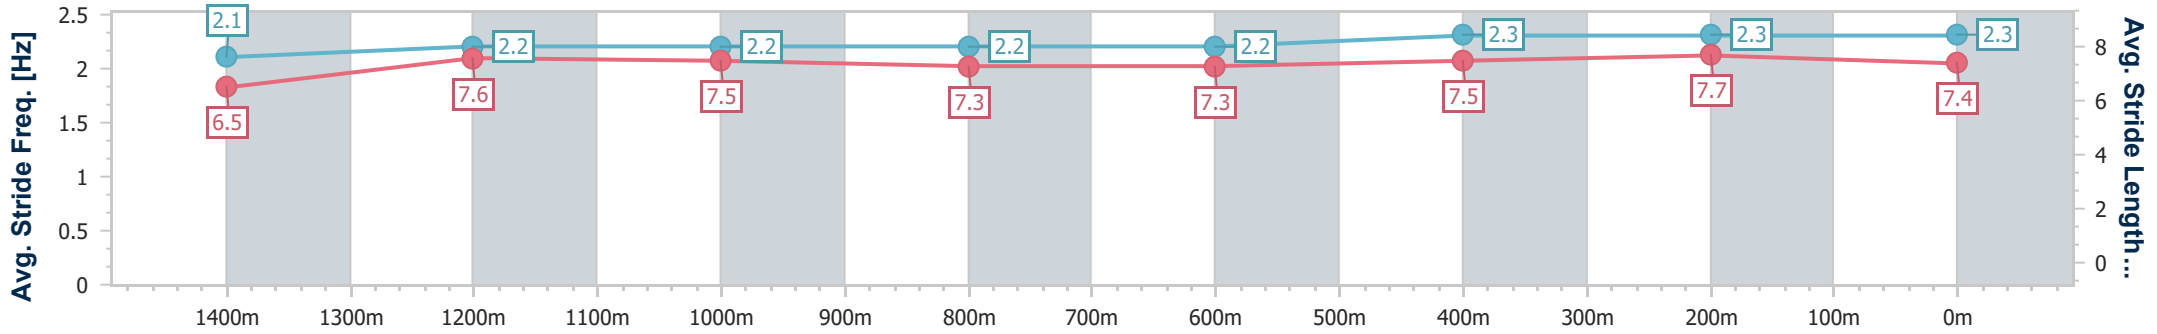

Horse/Jockey Name	Eyeleftit
Final Rank	2
Fastest Section Time (Section)	0:11.17 (400m)
Top Speed [km/h] (Section)	65.8 (400m)
Race State	Finished

Eagle Farm QLD Professional
Race 4: QTIS JEWEL RACEDAY 18 MARCH QTIS BENCHMARK
68 Handicap - 1600m
22 February 2023 - 15:19
Track Rating: Good 4, Weather: Overcast, Rail Position: +10m
Entire

BRISBANE
RACING CLUB

Section	Overall	1400m	1200m	1000m	800m	600m	400m	200m						
Section Times	1:38.39 [2] (0:14.46)	1:23.93 [7] (0:12.11)	1:11.82 [7] (0:12.37)	0:59.45 [7] (0:12.43)	0:47.02 [7] (0:12.52)	0:34.50 [7] (0:11.48)	0:23.02 [7] (0:11.17)	0:11.85 [6] (0:11.85)						
Average Speed [km/h]	49.9	59.5	58.1	58.1	57.7	62.6	64.5	60.8						
Top Speed [km/h]	62.7	61.2	60.0	58.7	59.2	64.8	65.8	62.7						
Avg. Dist. to Rail [m]	3.7	0.5	0.3	0.5	0.6	0.5	1.8	4.3						
Avg. Stride Freq. [Hz]	2.1	2.2	2.2	2.2	2.2	2.3	2.3	2.3						
Avg. Stride Length [m]	6.5	7.6	7.5	7.3	7.3	7.5	7.7	7.4						

- [ ] Ranking at each section and finish
- -.-.- No data available at this section
- NA No data available