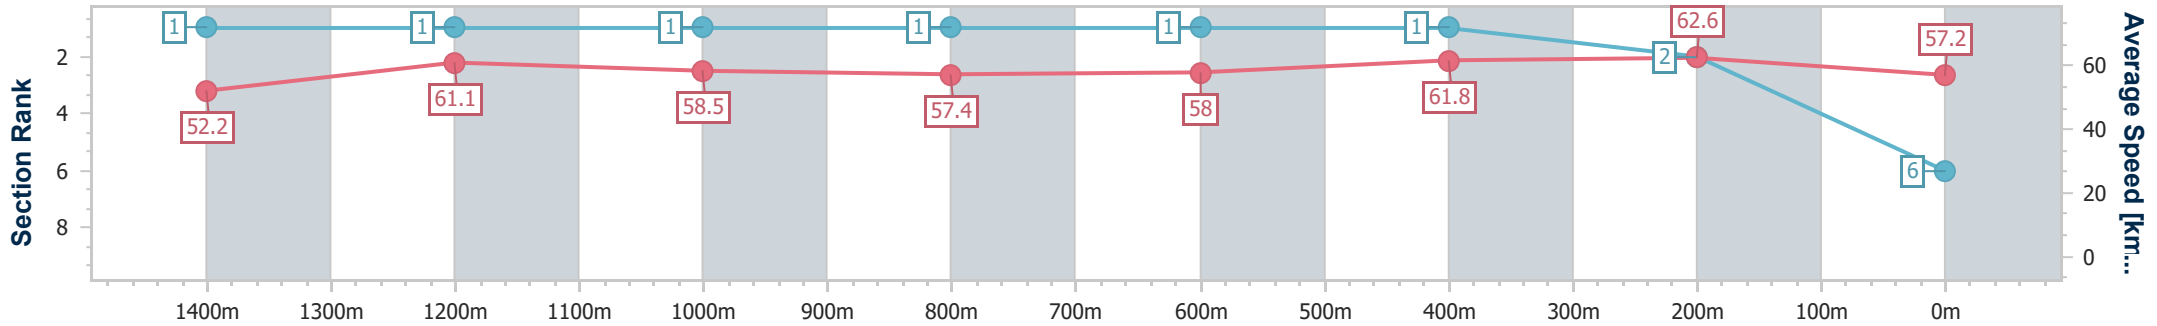

Horse/Jockey Name	Enterprise Jewel
Final Rank	6
Fastest Section Time (Section)	0:11.50 (400m)
Top Speed [km/h] (Section)	64.7 (1400m)
Race State	Finished

Eagle Farm QLD Professional
Race 4: QTIS JEWEL RACEDAY 18 MARCH QTIS BENCHMARK
68 Handicap - 1600m
22 February 2023 - 15:19
Track Rating: Good 4, Weather: Overcast, Rail Position: +10m
Entire

BRISBANE
RACING CLUB

Section	Overall	1400m	1200m	1000m	800m	600m	400m	200m						
Section Times	1:38.75 [6] (0:13.83)	1:24.92 [1] (0:11.80)	1:13.12 [1] (0:12.34)	1:00.78 [1] (0:12.65)	0:48.13 [1] (0:12.41)	0:35.72 [1] (0:11.66)	0:24.06 [1] (0:11.50)	0:12.56 [2] (0:12.56)						
Average Speed [km/h]	52.2	61.1	58.5	57.4	58.0	61.8	62.6	57.2						
Top Speed [km/h]	63.8	64.7	58.9	57.7	60.3	63.7	63.7	60.5						
Avg. Dist. to Rail [m]	5.9	2.5	1.8	1.4	0.6	0.2	0.2	0.2						
Avg. Stride Freq. [Hz]	2.2	2.3	2.2	2.2	2.2	2.3	2.3	2.3						
Avg. Stride Length [m]	6.5	7.3	7.0	7.0	7.0	7.2	7.4	7.0						

- [ ] Ranking at each section and finish
- -.-.- No data available at this section
- NA No data available