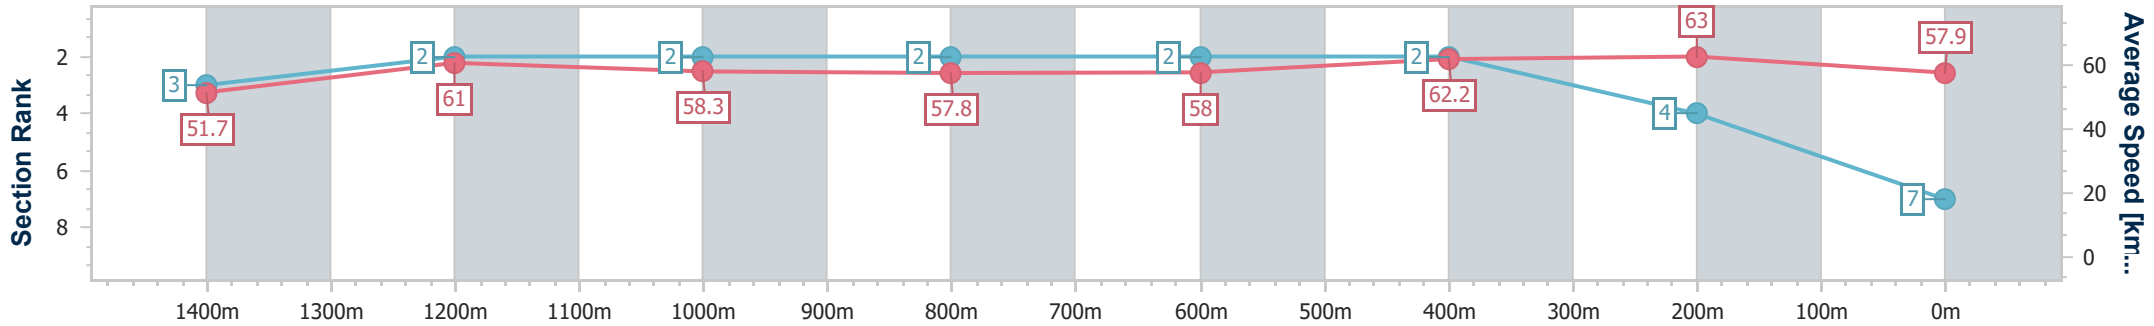

Horse/Jockey Name	Choir Boy
Final Rank	7
Fastest Section Time (Section)	0:11.41 (400m)
Top Speed [km/h] (Section)	64.8 (400m)
Race State	Finished

Eagle Farm QLD Professional
Race 4: QTIS JEWEL RACEDAY 18 MARCH QTIS BENCHMARK
68 Handicap - 1600m
22 February 2023 - 15:19
Track Rating: Good 4, Weather: Overcast, Rail Position: +10m
Entire

BRISBANE
RACING CLUB

Section	Overall	1400m	1200m	1000m	800m	600m	400m	200m
Section Times	1:38.81 [7] (0:13.96)	1:24.85 [3] (0:11.84)	1:13.01 [2] (0:12.39)	1:00.62 [2] (0:12.57)	0:48.05 [2] (0:12.52)	0:35.53 [2] (0:11.66)	0:23.87 [2] (0:11.41)	0:12.46 [4] (0:12.46)
Average Speed [km/h]	51.7	61.0	58.3	57.8	58.0	62.2	63.0	57.9
Top Speed [km/h]	63.7	63.4	59.8	58.8	59.6	64.3	64.8	60.1
Avg. Dist. to Rail [m]	6.8	3.1	2.3	2.2	1.9	1.2	1.7	2.4
Avg. Stride Freq. [Hz]	2.3	2.3	2.3	2.2	2.3	2.4	2.4	2.3
Avg. Stride Length [m]	6.2	7.4	7.1	7.2	7.2	7.3	7.2	6.9

- [ ] Ranking at each section and finish
- -.-.- No data available at this section
- NA No data available