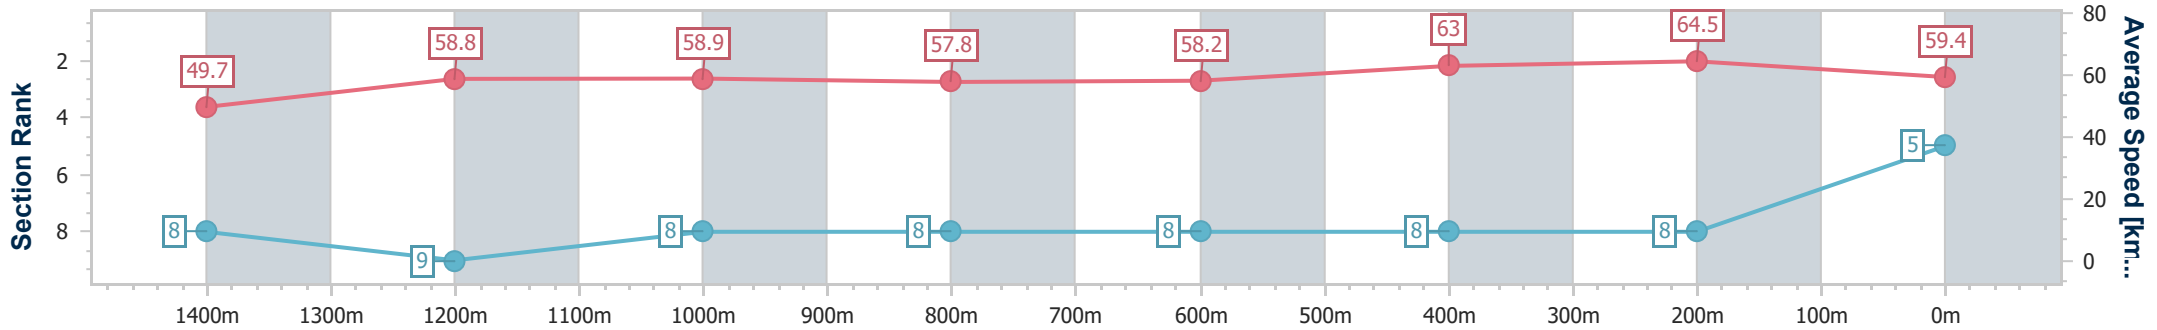

Horse/Jockey Name	Heleva Deel
Final Rank	5
Fastest Section Time (Section)	0:11.17 (400m)
Top Speed [km/h] (Section)	66.7 (400m)
Race State	Finished

Eagle Farm QLD Professional
Race 4: QTIS JEWEL RACEDAY 18 MARCH QTIS BENCHMARK
68 Handicap - 1600m
22 February 2023 - 15:19
Track Rating: Good 4, Weather: Overcast, Rail Position: +10m
Entire

BRISBANE
RACING CLUB

Section	Overall	1400m	1200m	1000m	800m	600m	400m	200m						
Section Times	1:38.75 [5] (0:14.55)	1:24.20 [8] (0:12.26)	1:11.94 [9] (0:12.27)	0:59.67 [8] (0:12.54)	0:47.13 [8] (0:12.40)	0:34.73 [8] (0:11.43)	0:23.30 [8] (0:11.17)	0:12.13 [8] (0:12.13)						
Average Speed [km/h]	49.7	58.8	58.9	57.8	58.2	63.0	64.5	59.4						
Top Speed [km/h]	61.3	60.2	60.8	59.1	60.1	64.6	66.7	61.8						
Avg. Dist. to Rail [m]	7.9	2.2	2.3	1.6	0.5	0.8	3.0	5.2						
Avg. Stride Freq. [Hz]	2.3	2.3	2.3	2.3	2.3	2.4	2.5	2.4						
Avg. Stride Length [m]	6.0	7.1	7.2	7.1	7.1	7.2	7.2	6.9						

- [ ] Ranking at each section and finish
- -.-.- No data available at this section
- NA No data available