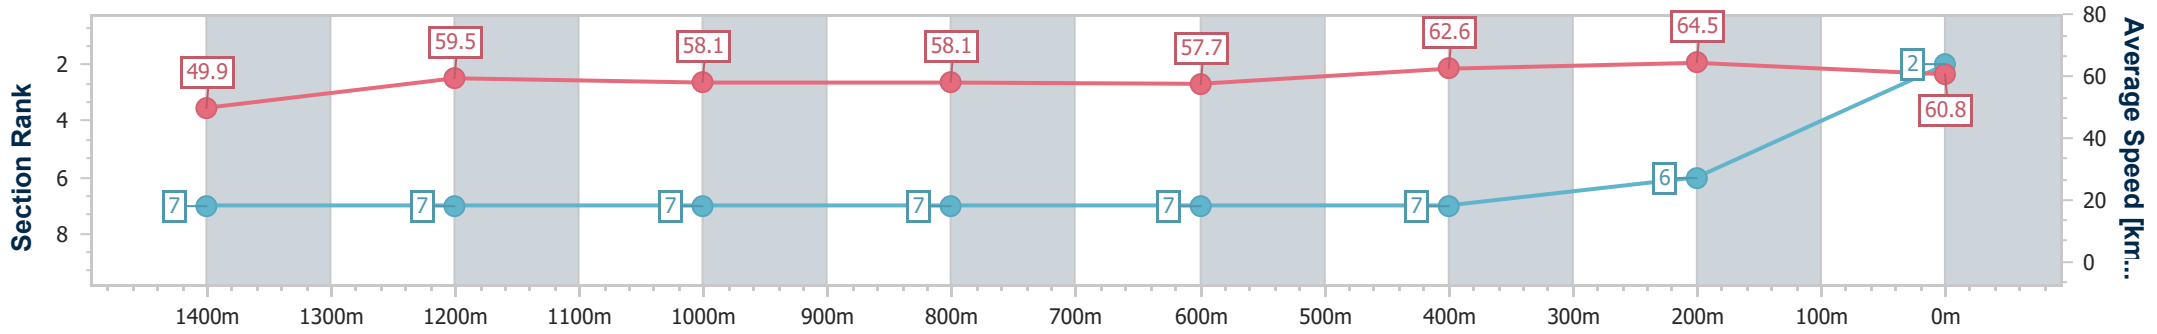

Horse/Jockey Name	Eyeleftit
Final Rank	2
Fastest Section Time (Section)	0:11.17 (400m)
Top Speed [km/h] (Section)	65.8 (400m)
Race State	Finished

Eagle Farm QLD Professional
Race 4: QTIS JEWEL RACEDAY 18 MARCH QTIS BENCHMARK
68 Handicap - 1600m
22 February 2023 - 15:19
Track Rating: Good 4, Weather: Overcast, Rail Position: +10m
Entire

BRISBANE
RACING CLUB

Section	Overall	1400m	1200m	1000m	800m	600m	400m	200m						
Section Times	1:38.39 [2] (0:14.46)	1:23.93 [7] (0:12.11)	1:11.82 [7] (0:12.37)	0:59.45 [7] (0:12.43)	0:47.02 [7] (0:12.52)	0:34.50 [7] (0:11.48)	0:23.02 [7] (0:11.17)	0:11.85 [6] (0:11.85)						
Average Speed [km/h]	49.9	59.5	58.1	58.1	57.7	62.6	64.5	60.8						
Top Speed [km/h]	62.7	61.2	60.0	58.7	59.2	64.8	65.8	62.7						
Avg. Dist. to Rail [m]	3.7	0.5	0.3	0.5	0.6	0.5	1.8	4.3						
Avg. Stride Freq. [Hz]	2.1	2.2	2.2	2.2	2.2	2.3	2.3	2.3						
Avg. Stride Length [m]	6.5	7.6	7.5	7.3	7.3	7.5	7.7	7.4						

- [ ] Ranking at each section and finish
- -.-.- No data available at this section
- NA No data available