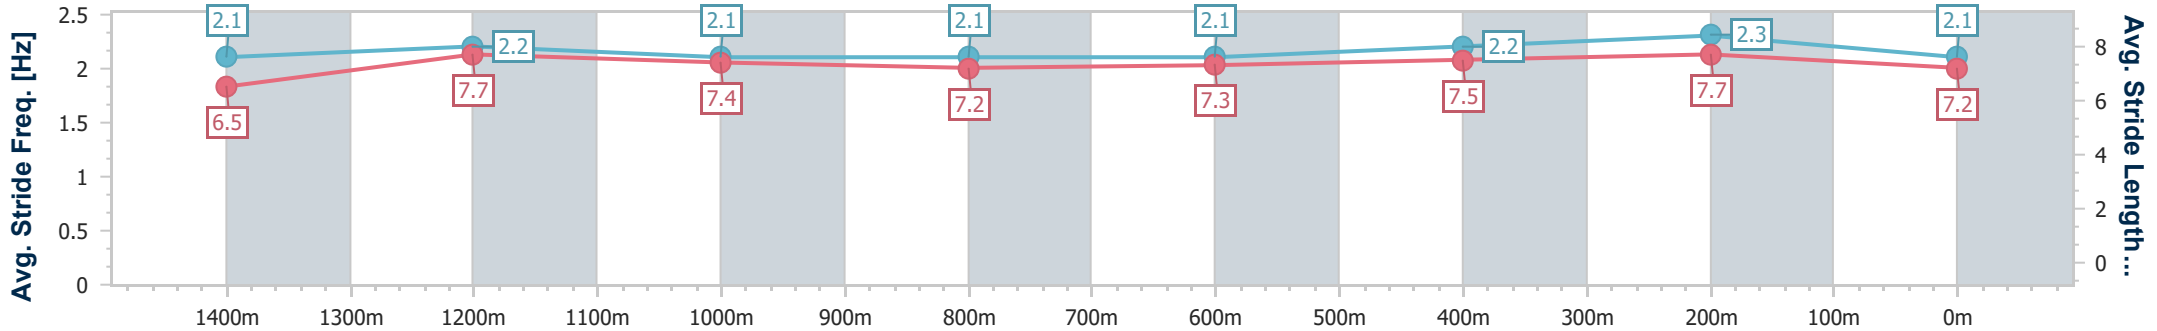

Horse/Jockey Name	Saint Martin
Final Rank	9
Fastest Section Time (Section)	0:11.44 (400m)
Top Speed [km/h] (Section)	63.9 (400m)
Race State	Finished

Eagle Farm QLD Professional
Race 4: QTIS JEWEL RACEDAY 18 MARCH QTIS BENCHMARK
68 Handicap - 1600m
22 February 2023 - 15:19
Track Rating: Good 4, Weather: Overcast, Rail Position: +10m
Entire

BRISBANE
RACING CLUB

Section	Overall	1400m	1200m	1000m	800m	600m	400m	200m						
Section Times	1:39.28 [9] (0:14.46)	1:24.82 [6] (0:11.95)	1:12.87 [6] (0:12.29)	1:00.58 [6] (0:12.52)	0:48.06 [6] (0:12.48)	0:35.58 [6] (0:11.58)	0:24.00 [6] (0:11.44)	0:12.56 [7] (0:12.56)						
Average Speed [km/h]	49.9	60.3	58.8	58.0	58.1	62.4	63.0	57.4						
Top Speed [km/h]	61.6	61.9	60.4	58.8	59.2	63.9	63.9	59.9						
Avg. Dist. to Rail [m]	6.2	1.9	2.2	2.1	1.4	1.1	2.9	3.5						
Avg. Stride Freq. [Hz]	2.1	2.2	2.1	2.1	2.1	2.2	2.3	2.1						
Avg. Stride Length [m]	6.5	7.7	7.4	7.2	7.3	7.5	7.7	7.2						

- [ ] Ranking at each section and finish
- -.-.- No data available at this section
- NA No data available