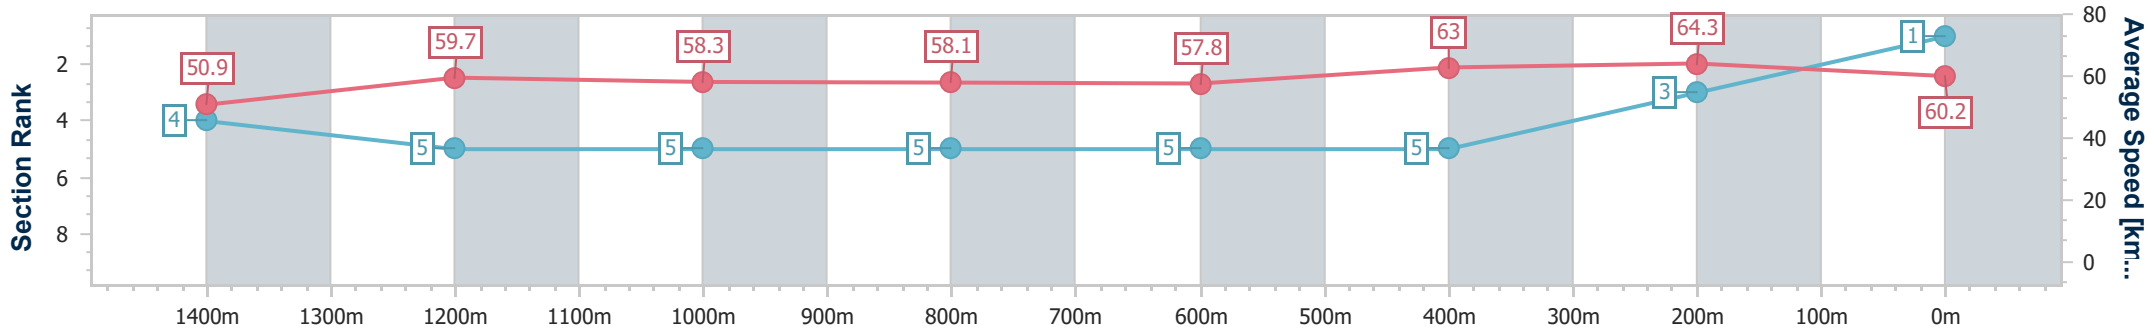

BRISBANE
 RACING CLUB

Section	Overall	1400m	1200m	1000m	800m	600m	400m	200m
Section Times	1:38.19 [1] (0:14.15)	1:24.04 [4] (0:12.06)	1:11.98 [5] (0:12.34)	0:59.64 [5] (0:12.45)	0:47.19 [5] (0:12.54)	0:34.65 [5] (0:11.50)	0:23.15 [5] (0:11.20)	0:11.95 [3] (0:11.95)
Average Speed [km/h]	50.9	59.7	58.3	58.1	57.8	63.0	64.3	60.2
Top Speed [km/h]	61.6	61.5	59.3	58.6	59.4	65.6	66.0	63.0
Avg. Dist. to Rail [m]	2.8	0.9	0.8	1.0	1.7	0.9	0.2	0.3
Avg. Stride Freq. [Hz]	2.2	2.2	2.2	2.2	2.2	2.3	2.4	2.4
Avg. Stride Length [m]	6.3	7.3	7.3	7.2	7.2	7.4	7.4	7.0