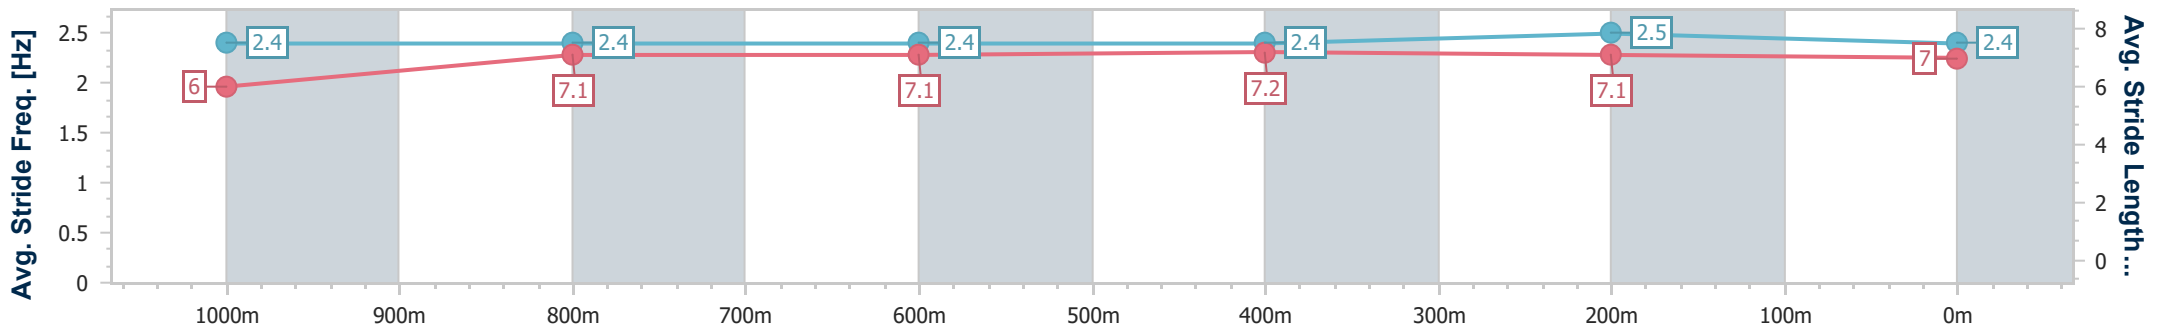

Horse/Jockey Name	Starzam
Final Rank	2
Fastest Section Time (Section)	0:10.90 (400m)
Top Speed [km/h] (Section)	67.2 (400m)
Race State	Finished

Eagle Farm QLD Professional
Race 7: LADBROKES MARKET CONTROL BENCHMARK 68
Handicap - 1200m
22 February 2023 - 17:07
Track Rating: Good 4, Weather: Overcast, Rail Position: +10m
Entire

BRISBANE
RACING CLUB

Section	Overall	1000m	800m	600m	400m	200m
Section Times	1:11.70 [2] (0:14.28)	0:57.42 [6] (0:11.65)	0:45.77 [5] (0:11.69)	0:34.08 [5] (0:11.48)	0:22.60 [5] (0:10.90)	0:11.70 [4] (0:11.70)
Average Speed [km/h]	50.7	62.3	62.0	63.3	66.0	61.7
Top Speed [km/h]	63.2	63.1	63.8	65.2	67.2	64.6
Avg. Dist. to Rail [m]	2.9	1.9	1.2	2.0	5.5	4.4
Avg. Stride Freq. [Hz]	2.4	2.4	2.4	2.4	2.5	2.4
Avg. Stride Length [m]	6.0	7.1	7.1	7.2	7.1	7.0

- [ ] Ranking at each section and finish
- -.-.- No data available at this section
- NA No data available