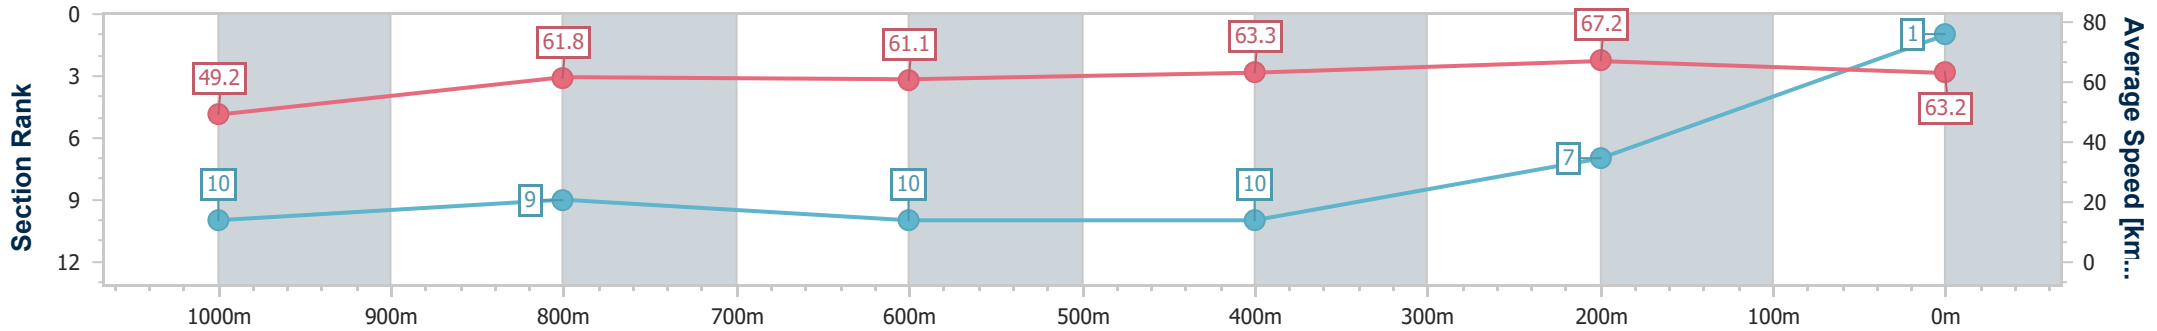

BRISBANE
 RACING CLUB

Section	Overall	1000m	800m	600m	400m	200m
Section Times	1:11.64 [1] (0:14.71)	0:56.93 [10] (0:11.66)	0:45.27 [9] (0:11.79)	0:33.48 [10] (0:11.37)	0:22.11 [10] (0:10.70)	0:11.41 [7] (0:11.41)
Average Speed [km/h]	49.2	61.8	61.1	63.3	67.2	63.2
Top Speed [km/h]	65.7	66.1	62.1	68.2	68.8	66.2
Avg. Dist. to Rail [m]	6.0	0.4	0.4	0.5	0.7	0.4
Avg. Stride Freq. [Hz]	2.2	2.3	2.3	2.3	2.5	2.4
Avg. Stride Length [m]	6.3	7.3	7.4	7.5	7.6	7.3