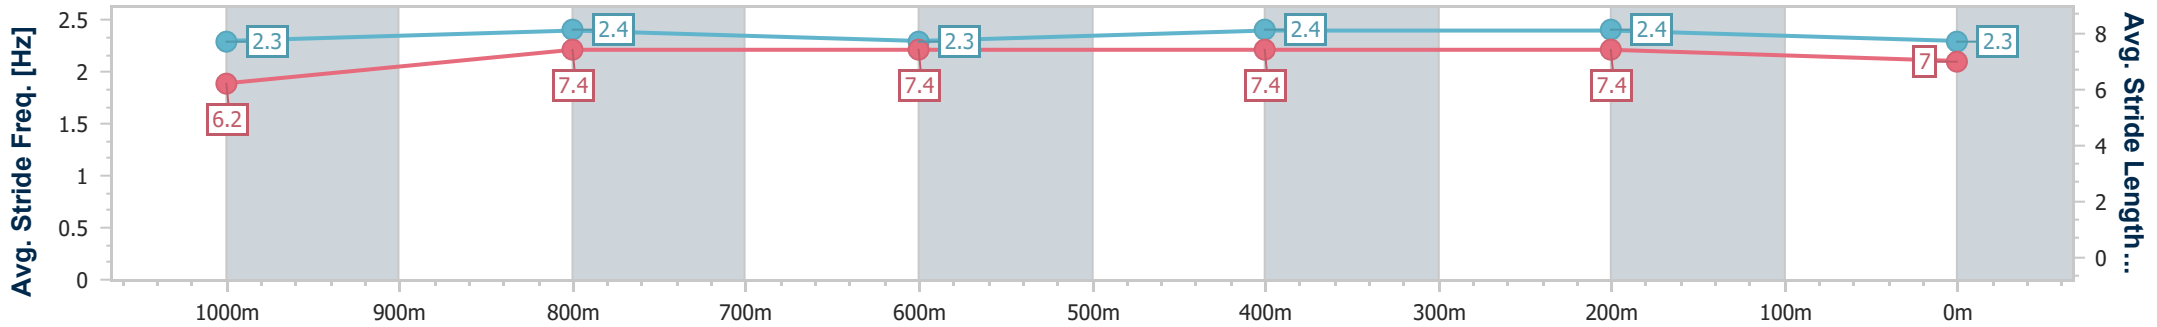

Horse/Jockey Name	Third Time Round
Final Rank	10
Fastest Section Time (Section)	0:11.17 (400m)
Top Speed [km/h] (Section)	67.1 (400m)
Race State	Finished

Eagle Farm QLD Professional
Race 7: LADBROKES MARKET CONTROL BENCHMARK 68
Handicap - 1200m
22 February 2023 - 17:07
Track Rating: Good 4, Weather: Overcast, Rail Position: +10m
Entire

BRISBANE
RACING CLUB

Section	Overall	1000m	800m	600m	400m	200m
Section Times	1:12.46 [10] (0:14.11)	0:58.35 [4] (0:11.64)	0:46.71 [3] (0:11.71)	0:35.00 [3] (0:11.46)	0:23.54 [3] (0:11.17)	0:12.37 [5] (0:12.37)
Average Speed [km/h]	51.3	62.8	62.1	63.5	64.5	58.2
Top Speed [km/h]	63.6	63.9	62.9	67.0	67.1	62.4
Avg. Dist. to Rail [m]	7.5	3.1	2.3	2.3	4.3	4.6
Avg. Stride Freq. [Hz]	2.3	2.4	2.3	2.4	2.4	2.3
Avg. Stride Length [m]	6.2	7.4	7.4	7.4	7.4	7.0

- [ ] Ranking at each section and finish
- -.-.- No data available at this section
- NA No data available