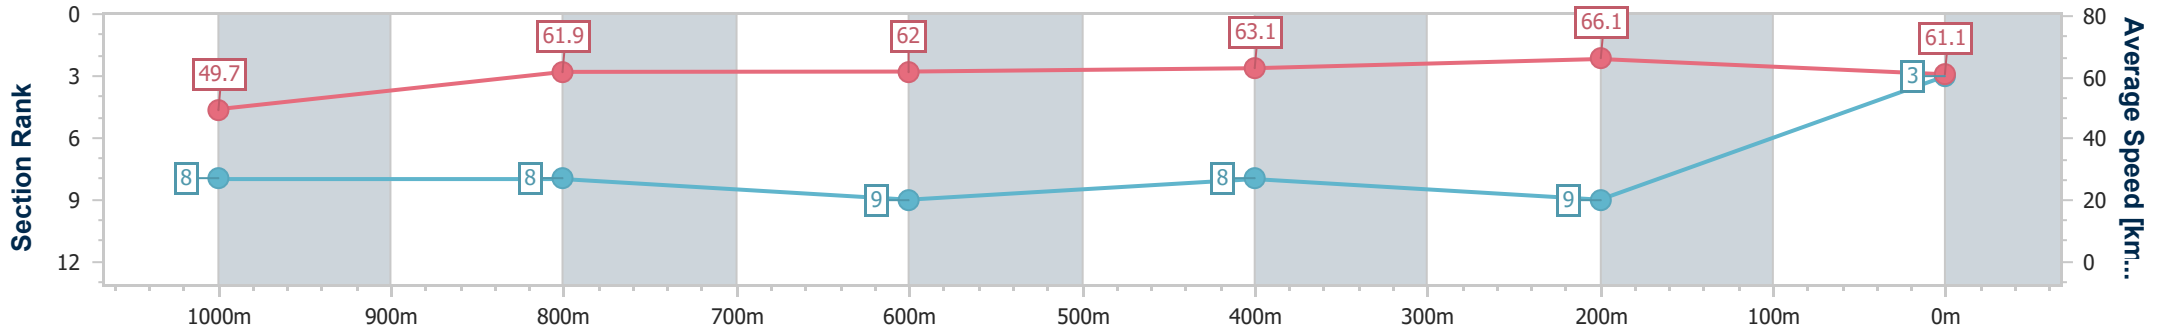

Horse/Jockey Name	Veandechance
Final Rank	3
Fastest Section Time (Section)	0:10.91 (400m)
Top Speed [km/h] (Section)	67.0 (400m)
Race State	Finished

Eagle Farm QLD Professional
Race 7: LADBROKES MARKET CONTROL BENCHMARK 68
Handicap - 1200m
22 February 2023 - 17:07
Track Rating: Good 4, Weather: Overcast, Rail Position: +10m
Entire

BRISBANE
RACING CLUB

Section	Overall	1000m	800m	600m	400m	200m
Section Times	1:12.04 [3] (0:14.54)	0:57.50 [8] (0:11.72)	0:45.78 [8] (0:11.69)	0:34.09 [9] (0:11.41)	0:22.68 [8] (0:10.91)	0:11.77 [9] (0:11.77)
Average Speed [km/h]	49.7	61.9	62.0	63.1	66.1	61.1
Top Speed [km/h]	62.6	63.6	63.2	65.9	67.0	64.8
Avg. Dist. to Rail [m]	4.7	1.5	1.3	0.4	2.6	3.7
Avg. Stride Freq. [Hz]	2.1	2.3	2.2	2.3	2.3	2.3
Avg. Stride Length [m]	6.5	7.6	7.7	7.6	7.8	7.5

- [ ] Ranking at each section and finish
- -.-.- No data available at this section
- NA No data available