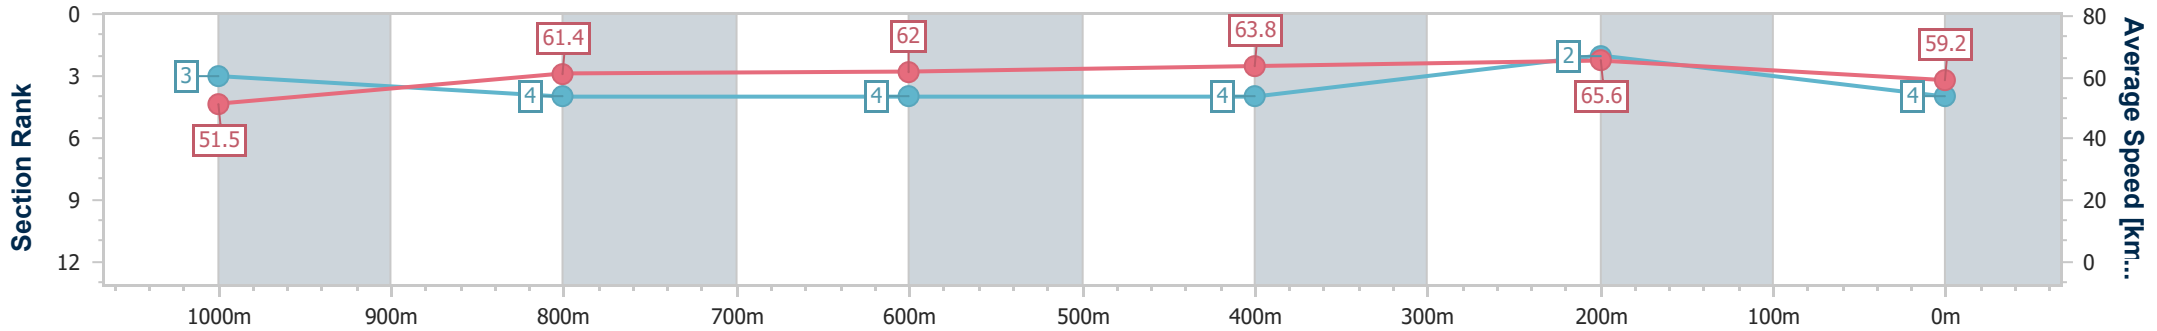

Horse/Jockey Name	Green Legend
Final Rank	4
Fastest Section Time (Section)	0:10.96 (400m)
Top Speed [km/h] (Section)	66.5 (400m)
Race State	Finished

Eagle Farm QLD Professional
Race 7: LADBROKES MARKET CONTROL BENCHMARK 68
Handicap - 1200m
22 February 2023 - 17:07
Track Rating: Good 4, Weather: Overcast, Rail Position: +10m
Entire

BRISBANE
RACING CLUB

Section	Overall	1000m	800m	600m	400m	200m
Section Times	1:12.06 [4] (0:14.03)	0:58.03 [3] (0:11.81)	0:46.22 [4] (0:11.69)	0:34.53 [4] (0:11.43)	0:23.10 [4] (0:10.96)	0:12.14 [2] (0:12.14)
Average Speed [km/h]	51.5	61.4	62.0	63.8	65.6	59.2
Top Speed [km/h]	63.9	63.9	63.7	65.9	66.5	63.2
Avg. Dist. to Rail [m]	2.5	1.5	1.2	2.4	3.7	2.5
Avg. Stride Freq. [Hz]	2.3	2.4	2.4	2.4	2.5	2.4
Avg. Stride Length [m]	6.2	7.2	7.3	7.1	7.3	6.9

- [ ] Ranking at each section and finish
- -.-.- No data available at this section
- NA No data available