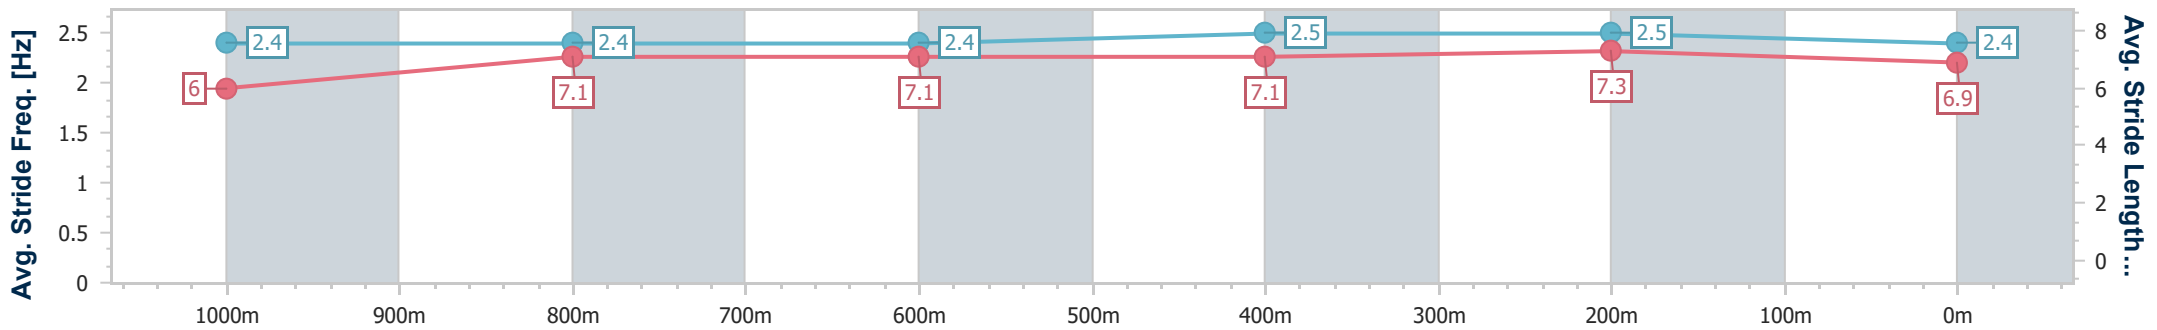

Horse/Jockey Name	Gwan So
Final Rank	5
Fastest Section Time (Section)	0:11.09 (400m)
Top Speed [km/h] (Section)	66.7 (400m)
Race State	Finished

Eagle Farm QLD Professional
Race 7: LADBROKES MARKET CONTROL BENCHMARK 68
Handicap - 1200m
22 February 2023 - 17:07
Track Rating: Good 4, Weather: Overcast, Rail Position: +10m
Entire

BRISBANE
RACING CLUB

Section	Overall	1000m	800m	600m	400m	200m
Section Times	1:12.10 [5] (0:13.94)	0:58.16 [2] (0:11.78)	0:46.38 [2] (0:11.68)	0:34.70 [2] (0:11.40)	0:23.30 [2] (0:11.09)	0:12.21 [1] (0:12.21)
Average Speed [km/h]	51.9	61.9	62.2	63.7	64.9	58.9
Top Speed [km/h]	65.0	64.7	63.3	66.2	66.7	62.4
Avg. Dist. to Rail [m]	4.4	2.5	2.0	1.5	1.5	2.6
Avg. Stride Freq. [Hz]	2.4	2.4	2.4	2.5	2.5	2.4
Avg. Stride Length [m]	6.0	7.1	7.1	7.1	7.3	6.9

- [ ] Ranking at each section and finish
- -.-.- No data available at this section
- NA No data available