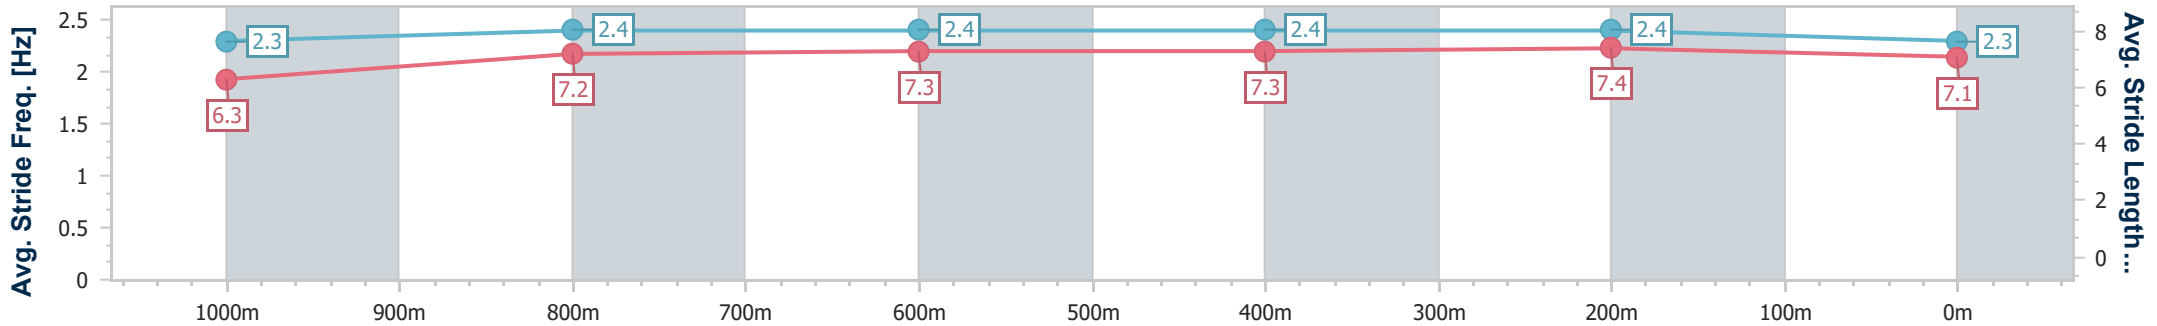

Horse/Jockey Name	Rose By Design
Final Rank	7
Fastest Section Time (Section)	0:11.18 (400m)
Top Speed [km/h] (Section)	66.7 (400m)
Race State	Finished

Eagle Farm QLD Professional
Race 7: LADBROKES MARKET CONTROL BENCHMARK 68
Handicap - 1200m
22 February 2023 - 17:07
Track Rating: Good 4, Weather: Overcast, Rail Position: +10m
Entire

BRISBANE
RACING CLUB

Section	Overall	1000m	800m	600m	400m	200m								
Section Times	1:12.23 [7] (0:13.78)	0:58.45 [1] (0:11.87)	0:46.58 [1] (0:11.62)	0:34.96 [1] (0:11.47)	0:23.49 [1] (0:11.18)	0:12.31 [3] (0:12.31)								
Average Speed [km/h]	52.3	61.1	62.5	63.2	64.4	58.5								
Top Speed [km/h]	65.1	62.9	63.6	66.7	66.7	63.1								
Avg. Dist. to Rail [m]	2.3	1.3	1.8	1.5	0.2	0.4								
Avg. Stride Freq. [Hz]	2.3	2.4	2.4	2.4	2.4	2.3								
Avg. Stride Length [m]	6.3	7.2	7.3	7.3	7.4	7.1								

- [ ] Ranking at each section and finish
- -.-.- No data available at this section
- NA No data available