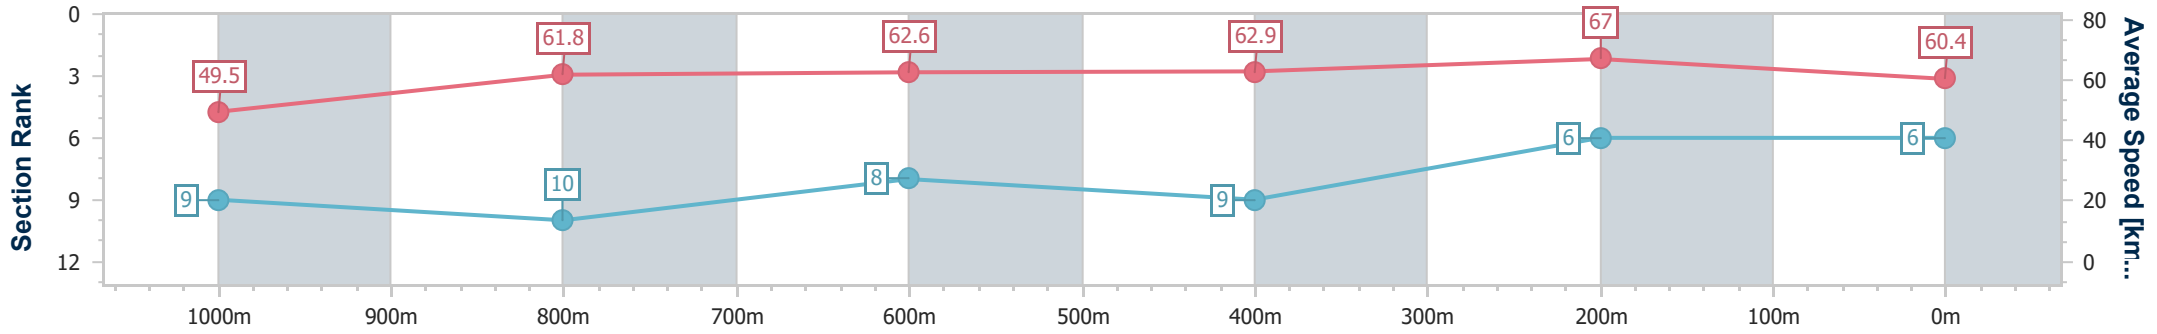

Horse/Jockey Name	Reliable Ruby
Final Rank	6
Fastest Section Time (Section)	0:10.75 (400m)
Top Speed [km/h] (Section)	67.7 (400m)
Race State	Finished

Eagle Farm QLD Professional
Race 7: LADBROKES MARKET CONTROL BENCHMARK 68
Handicap - 1200m
22 February 2023 - 17:07
Track Rating: Good 4, Weather: Overcast, Rail Position: +10m
Entire

BRISBANE
RACING CLUB

Section	Overall	1000m	800m	600m	400m	200m
Section Times	1:12.12 [6] (0:14.62)	0:57.50 [9] (0:11.77)	0:45.73 [10] (0:11.55)	0:34.18 [8] (0:11.49)	0:22.69 [9] (0:10.75)	0:11.94 [6] (0:11.94)
Average Speed [km/h]	49.5	61.8	62.6	62.9	67.0	60.4
Top Speed [km/h]	61.7	62.9	63.7	66.6	67.7	64.7
Avg. Dist. to Rail [m]	5.6	2.1	1.0	1.1	5.0	6.2
Avg. Stride Freq. [Hz]	2.2	2.3	2.4	2.4	2.5	2.4
Avg. Stride Length [m]	6.2	7.3	7.4	7.3	7.3	6.9

- [ ] Ranking at each section and finish
- -.-.- No data available at this section
- NA No data available