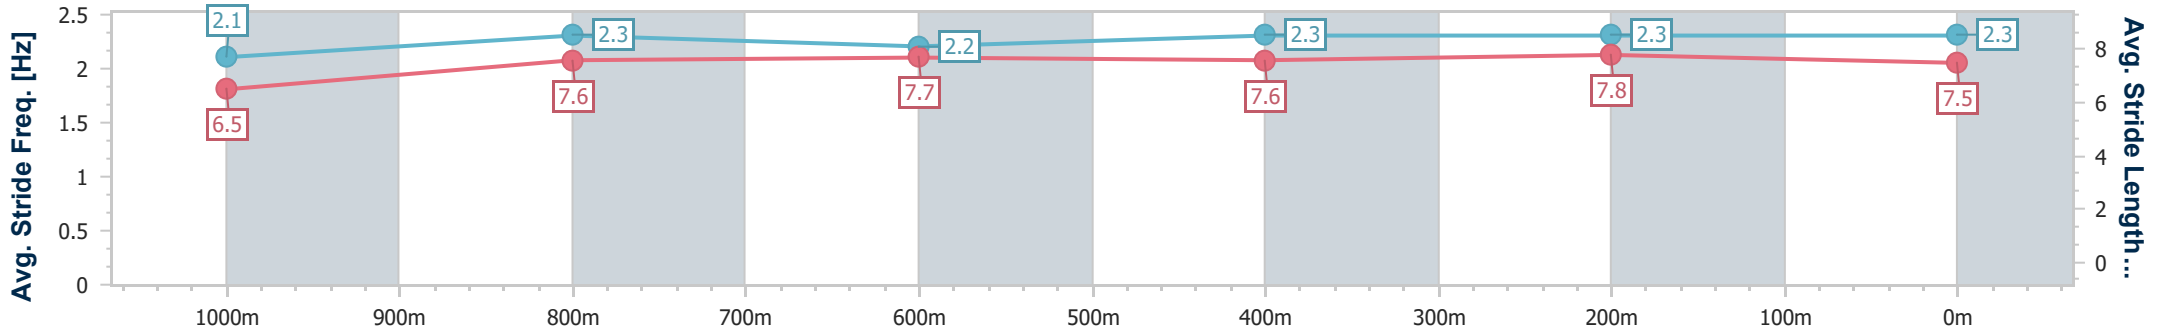

Horse/Jockey Name	Veandechance
Final Rank	3
Fastest Section Time (Section)	0:10.91 (400m)
Top Speed [km/h] (Section)	67.0 (400m)
Race State	Finished

Eagle Farm QLD Professional
Race 7: LADBROKES MARKET CONTROL BENCHMARK 68
Handicap - 1200m
22 February 2023 - 17:07
Track Rating: Good 4, Weather: Overcast, Rail Position: +10m
Entire

BRISBANE
RACING CLUB

Section	Overall	1000m	800m	600m	400m	200m
Section Times	1:12.04 [3] (0:14.54)	0:57.50 [8] (0:11.72)	0:45.78 [8] (0:11.69)	0:34.09 [9] (0:11.41)	0:22.68 [8] (0:10.91)	0:11.77 [9] (0:11.77)
Average Speed [km/h]	49.7	61.9	62.0	63.1	66.1	61.1
Top Speed [km/h]	62.6	63.6	63.2	65.9	67.0	64.8
Avg. Dist. to Rail [m]	4.7	1.5	1.3	0.4	2.6	3.7
Avg. Stride Freq. [Hz]	2.1	2.3	2.2	2.3	2.3	2.3
Avg. Stride Length [m]	6.5	7.6	7.7	7.6	7.8	7.5

- [ ] Ranking at each section and finish
- -.-.- No data available at this section
- NA No data available