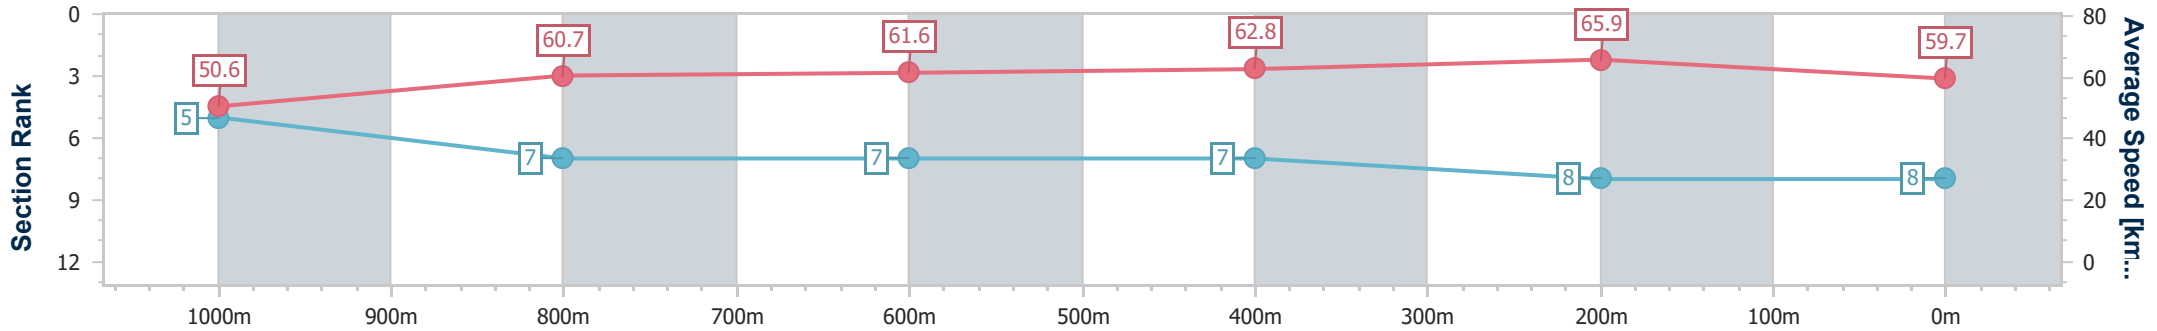

Horse/Jockey Name	Light Of Boom
Final Rank	8
Fastest Section Time (Section)	0:10.93 (400m)
Top Speed [km/h] (Section)	66.8 (400m)
Race State	Finished

Eagle Farm QLD Professional
Race 7: LADBROKES MARKET CONTROL BENCHMARK 68
Handicap - 1200m
22 February 2023 - 17:07
Track Rating: Good 4, Weather: Overcast, Rail Position: +10m
Entire

BRISBANE
RACING CLUB

Section	Overall	1000m	800m	600m	400m	200m
Section Times	1:12.34 [8] (0:14.24)	0:58.10 [5] (0:11.92)	0:46.18 [7] (0:11.73)	0:34.45 [7] (0:11.44)	0:23.01 [7] (0:10.93)	0:12.08 [8] (0:12.08)
Average Speed [km/h]	50.6	60.7	61.6	62.8	65.9	59.7
Top Speed [km/h]	62.0	62.6	62.9	65.6	66.8	66.1
Avg. Dist. to Rail [m]	0.8	0.7	1.0	0.4	0.6	1.9
Avg. Stride Freq. [Hz]	2.2	2.2	2.2	2.3	2.3	2.2
Avg. Stride Length [m]	6.3	7.5	7.6	7.7	7.8	7.4

- [ ] Ranking at each section and finish
- -.-.- No data available at this section
- NA No data available