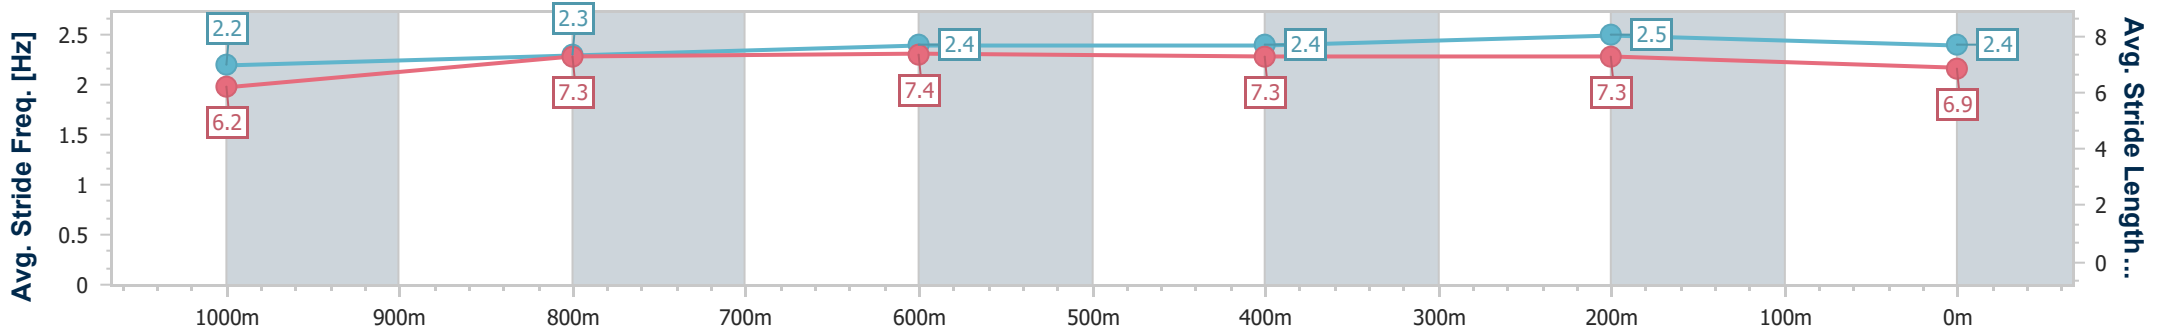

Horse/Jockey Name	Reliable Ruby
Final Rank	6
Fastest Section Time (Section)	0:10.75 (400m)
Top Speed [km/h] (Section)	67.7 (400m)
Race State	Finished

Eagle Farm QLD Professional
Race 7: LADBROKES MARKET CONTROL BENCHMARK 68
Handicap - 1200m
22 February 2023 - 17:07
Track Rating: Good 4, Weather: Overcast, Rail Position: +10m
Entire

BRISBANE
RACING CLUB

Section	Overall	1000m	800m	600m	400m	200m
Section Times	1:12.12 [6] (0:14.62)	0:57.50 [9] (0:11.77)	0:45.73 [10] (0:11.55)	0:34.18 [8] (0:11.49)	0:22.69 [9] (0:10.75)	0:11.94 [6] (0:11.94)
Average Speed [km/h]	49.5	61.8	62.6	62.9	67.0	60.4
Top Speed [km/h]	61.7	62.9	63.7	66.6	67.7	64.7
Avg. Dist. to Rail [m]	5.6	2.1	1.0	1.1	5.0	6.2
Avg. Stride Freq. [Hz]	2.2	2.3	2.4	2.4	2.5	2.4
Avg. Stride Length [m]	6.2	7.3	7.4	7.3	7.3	6.9

- [ ] Ranking at each section and finish
- -.-.- No data available at this section
- NA No data available