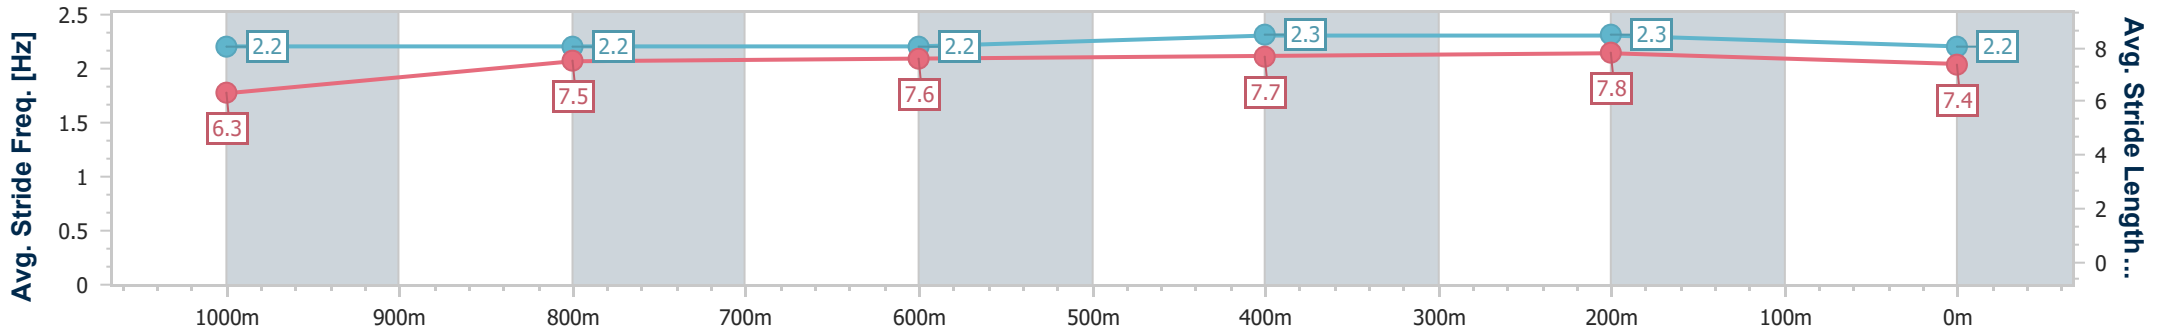

Horse/Jockey Name	Light Of Boom
Final Rank	8
Fastest Section Time (Section)	0:10.93 (400m)
Top Speed [km/h] (Section)	66.8 (400m)
Race State	Finished

Eagle Farm QLD Professional
Race 7: LADBROKES MARKET CONTROL BENCHMARK 68
Handicap - 1200m
22 February 2023 - 17:07
Track Rating: Good 4, Weather: Overcast, Rail Position: +10m
Entire

BRISBANE
RACING CLUB

Section	Overall	1000m	800m	600m	400m	200m
Section Times	1:12.34 [8] (0:14.24)	0:58.10 [5] (0:11.92)	0:46.18 [7] (0:11.73)	0:34.45 [7] (0:11.44)	0:23.01 [7] (0:10.93)	0:12.08 [8] (0:12.08)
Average Speed [km/h]	50.6	60.7	61.6	62.8	65.9	59.7
Top Speed [km/h]	62.0	62.6	62.9	65.6	66.8	66.1
Avg. Dist. to Rail [m]	0.8	0.7	1.0	0.4	0.6	1.9
Avg. Stride Freq. [Hz]	2.2	2.2	2.2	2.3	2.3	2.2
Avg. Stride Length [m]	6.3	7.5	7.6	7.7	7.8	7.4

- [ ] Ranking at each section and finish
- -.-.- No data available at this section
- NA No data available