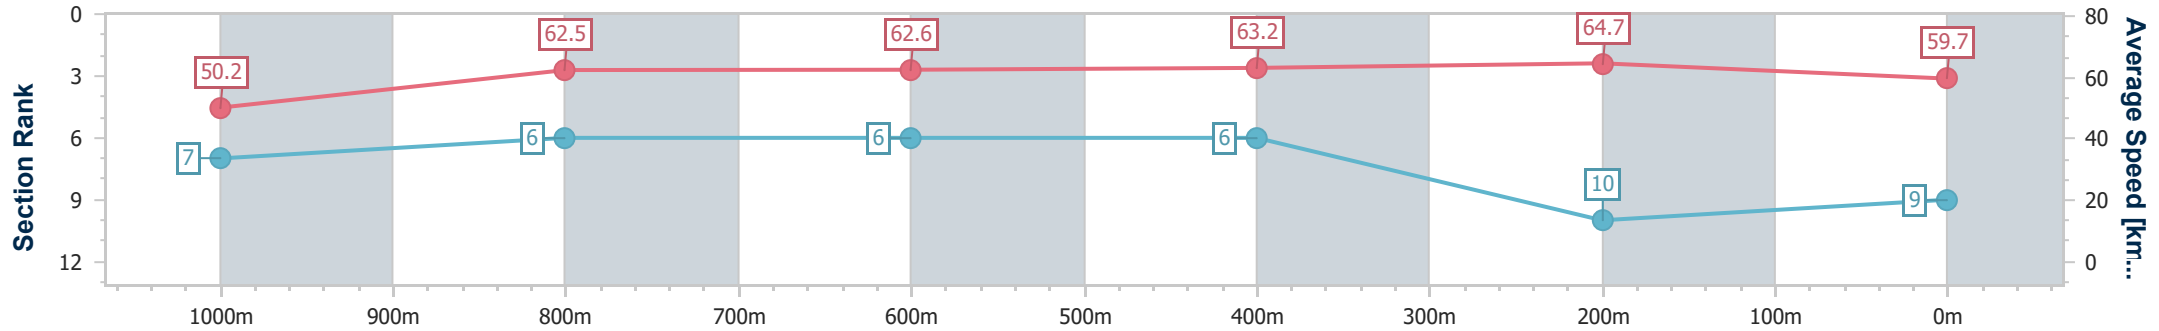

Horse/Jockey Name	Night Guy
Final Rank	9
Fastest Section Time (Section)	0:11.15 (400m)
Top Speed [km/h] (Section)	67.0 (400m)
Race State	Finished

Eagle Farm QLD Professional
Race 7: LADBROKES MARKET CONTROL BENCHMARK 68
Handicap - 1200m
22 February 2023 - 17:07
Track Rating: Good 4, Weather: Overcast, Rail Position: +10m
Entire

BRISBANE
RACING CLUB

Section	Overall	1000m	800m	600m	400m	200m
Section Times	1:12.37 [9] (0:14.41)	0:57.96 [7] (0:11.68)	0:46.28 [6] (0:11.60)	0:34.68 [6] (0:11.49)	0:23.19 [6] (0:11.15)	0:12.04 [10] (0:12.04)
Average Speed [km/h]	50.2	62.5	62.6	63.2	64.7	59.7
Top Speed [km/h]	63.6	63.1	63.6	65.1	67.0	62.9
Avg. Dist. to Rail [m]	4.5	2.7	2.1	1.9	6.2	7.4
Avg. Stride Freq. [Hz]	2.2	2.3	2.3	2.3	2.4	2.3
Avg. Stride Length [m]	6.3	7.5	7.6	7.6	7.6	7.3

- [ ] Ranking at each section and finish
- -.-.- No data available at this section
- NA No data available