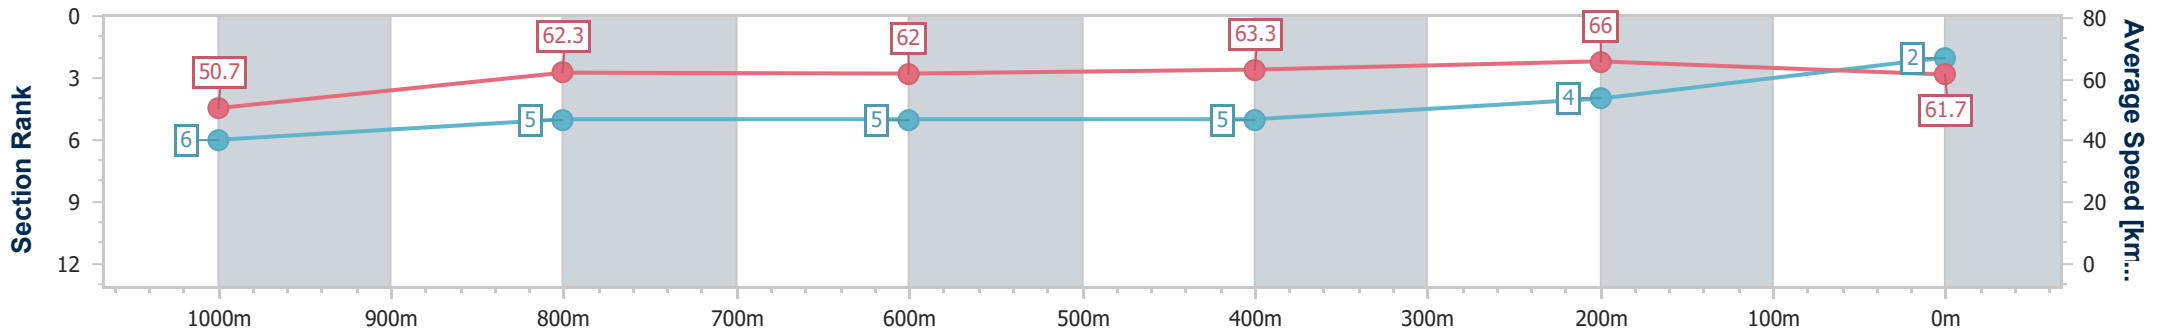

Horse/Jockey Name	Starzam
Final Rank	2
Fastest Section Time (Section)	0:10.90 (400m)
Top Speed [km/h] (Section)	67.2 (400m)
Race State	Finished

Eagle Farm QLD Professional
Race 7: LADBROKES MARKET CONTROL BENCHMARK 68
Handicap - 1200m
22 February 2023 - 17:07
Track Rating: Good 4, Weather: Overcast, Rail Position: +10m
Entire

BRISBANE
RACING CLUB

Section	Overall	1000m	800m	600m	400m	200m
Section Times	1:11.70 [2] (0:14.28)	0:57.42 [6] (0:11.65)	0:45.77 [5] (0:11.69)	0:34.08 [5] (0:11.48)	0:22.60 [5] (0:10.90)	0:11.70 [4] (0:11.70)
Average Speed [km/h]	50.7	62.3	62.0	63.3	66.0	61.7
Top Speed [km/h]	63.2	63.1	63.8	65.2	67.2	64.6
Avg. Dist. to Rail [m]	2.9	1.9	1.2	2.0	5.5	4.4
Avg. Stride Freq. [Hz]	2.4	2.4	2.4	2.4	2.5	2.4
Avg. Stride Length [m]	6.0	7.1	7.1	7.2	7.1	7.0

- [ ] Ranking at each section and finish
- -.-.- No data available at this section
- NA No data available