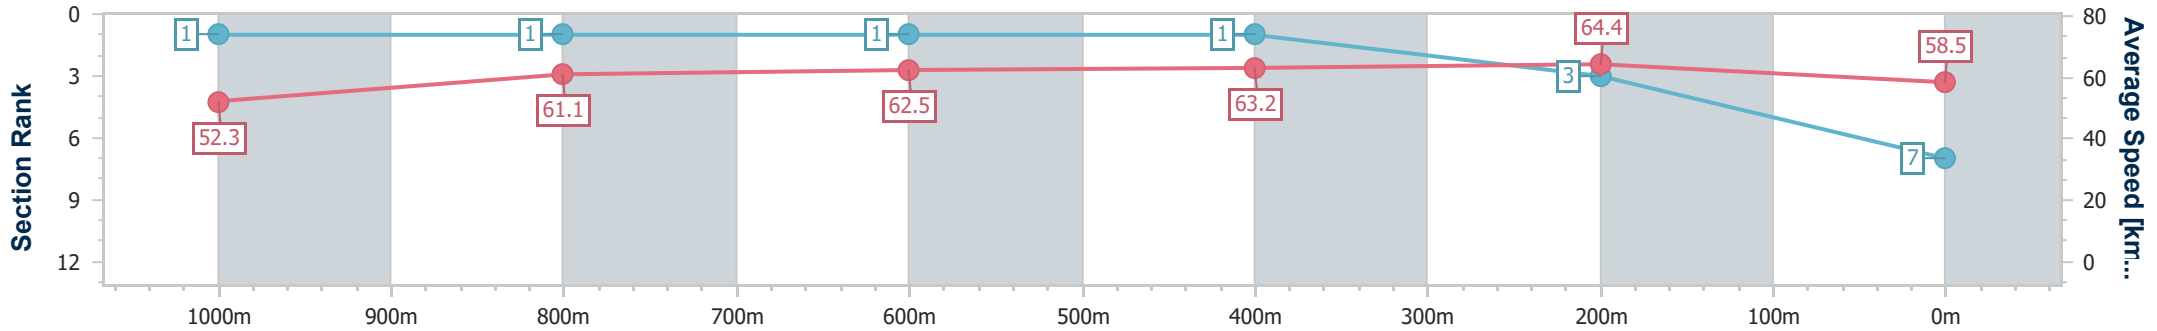

Horse/Jockey Name	Rose By Design
Final Rank	7
Fastest Section Time (Section)	0:11.18 (400m)
Top Speed [km/h] (Section)	66.7 (400m)
Race State	Finished

Eagle Farm QLD Professional
Race 7: LADBROKES MARKET CONTROL BENCHMARK 68
Handicap - 1200m
22 February 2023 - 17:07
Track Rating: Good 4, Weather: Overcast, Rail Position: +10m
Entire

BRISBANE
RACING CLUB

Section	Overall	1000m	800m	600m	400m	200m								
Section Times	1:12.23 [7] (0:13.78)	0:58.45 [1] (0:11.87)	0:46.58 [1] (0:11.62)	0:34.96 [1] (0:11.47)	0:23.49 [1] (0:11.18)	0:12.31 [3] (0:12.31)								
Average Speed [km/h]	52.3	61.1	62.5	63.2	64.4	58.5								
Top Speed [km/h]	65.1	62.9	63.6	66.7	66.7	63.1								
Avg. Dist. to Rail [m]	2.3	1.3	1.8	1.5	0.2	0.4								
Avg. Stride Freq. [Hz]	2.3	2.4	2.4	2.4	2.4	2.3								
Avg. Stride Length [m]	6.3	7.2	7.3	7.3	7.4	7.1								

- [ ] Ranking at each section and finish
- -.-.- No data available at this section
- NA No data available