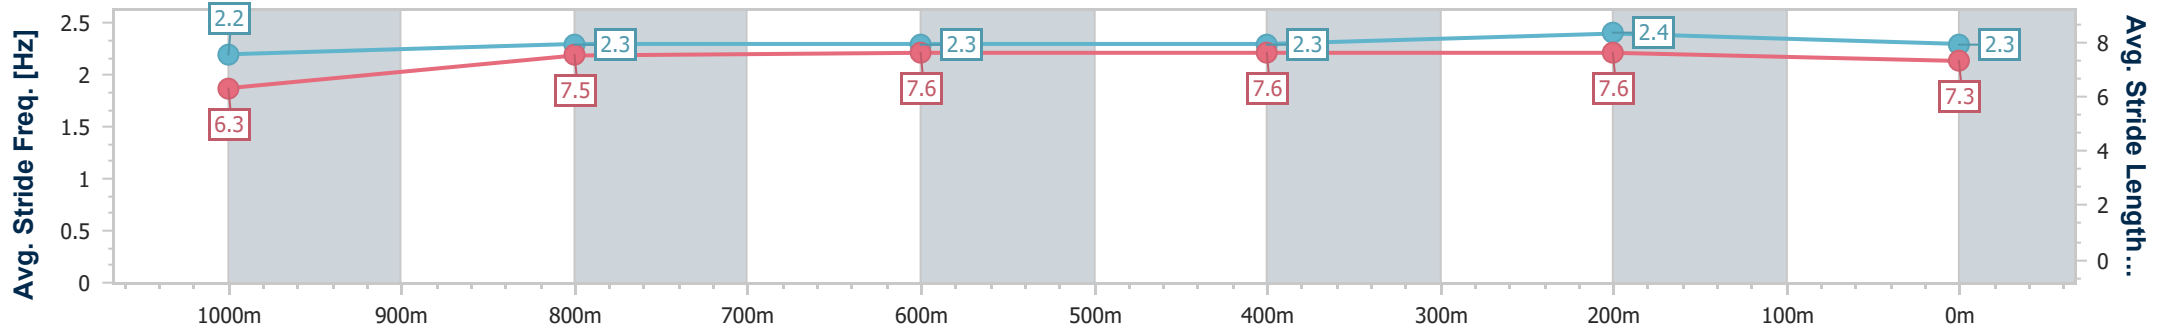

Horse/Jockey Name	Night Guy
Final Rank	9
Fastest Section Time (Section)	0:11.15 (400m)
Top Speed [km/h] (Section)	67.0 (400m)
Race State	Finished

Eagle Farm QLD Professional
Race 7: LADBROKES MARKET CONTROL BENCHMARK 68
Handicap - 1200m
22 February 2023 - 17:07
Track Rating: Good 4, Weather: Overcast, Rail Position: +10m
Entire

BRISBANE
RACING CLUB

Section	Overall	1000m	800m	600m	400m	200m
Section Times	1:12.37 [9] (0:14.41)	0:57.96 [7] (0:11.68)	0:46.28 [6] (0:11.60)	0:34.68 [6] (0:11.49)	0:23.19 [6] (0:11.15)	0:12.04 [10] (0:12.04)
Average Speed [km/h]	50.2	62.5	62.6	63.2	64.7	59.7
Top Speed [km/h]	63.6	63.1	63.6	65.1	67.0	62.9
Avg. Dist. to Rail [m]	4.5	2.7	2.1	1.9	6.2	7.4
Avg. Stride Freq. [Hz]	2.2	2.3	2.3	2.3	2.4	2.3
Avg. Stride Length [m]	6.3	7.5	7.6	7.6	7.6	7.3

- [ ] Ranking at each section and finish
- -.-.- No data available at this section
- NA No data available