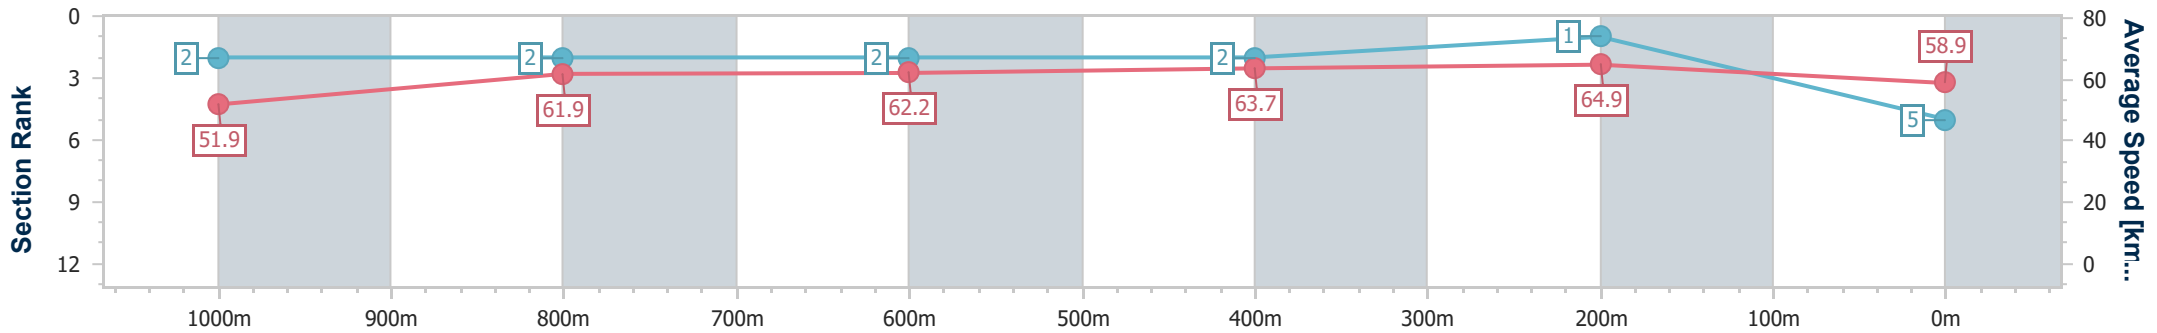

Horse/Jockey Name	Gwan So
Final Rank	5
Fastest Section Time (Section)	0:11.09 (400m)
Top Speed [km/h] (Section)	66.7 (400m)
Race State	Finished

Eagle Farm QLD Professional
Race 7: LADBROKES MARKET CONTROL BENCHMARK 68
Handicap - 1200m
22 February 2023 - 17:07
Track Rating: Good 4, Weather: Overcast, Rail Position: +10m
Entire

BRISBANE
RACING CLUB

Section	Overall	1000m	800m	600m	400m	200m
Section Times	1:12.10 [5] (0:13.94)	0:58.16 [2] (0:11.78)	0:46.38 [2] (0:11.68)	0:34.70 [2] (0:11.40)	0:23.30 [2] (0:11.09)	0:12.21 [1] (0:12.21)
Average Speed [km/h]	51.9	61.9	62.2	63.7	64.9	58.9
Top Speed [km/h]	65.0	64.7	63.3	66.2	66.7	62.4
Avg. Dist. to Rail [m]	4.4	2.5	2.0	1.5	1.5	2.6
Avg. Stride Freq. [Hz]	2.4	2.4	2.4	2.5	2.5	2.4
Avg. Stride Length [m]	6.0	7.1	7.1	7.1	7.3	6.9

- [ ] Ranking at each section and finish
- -.-.- No data available at this section
- NA No data available