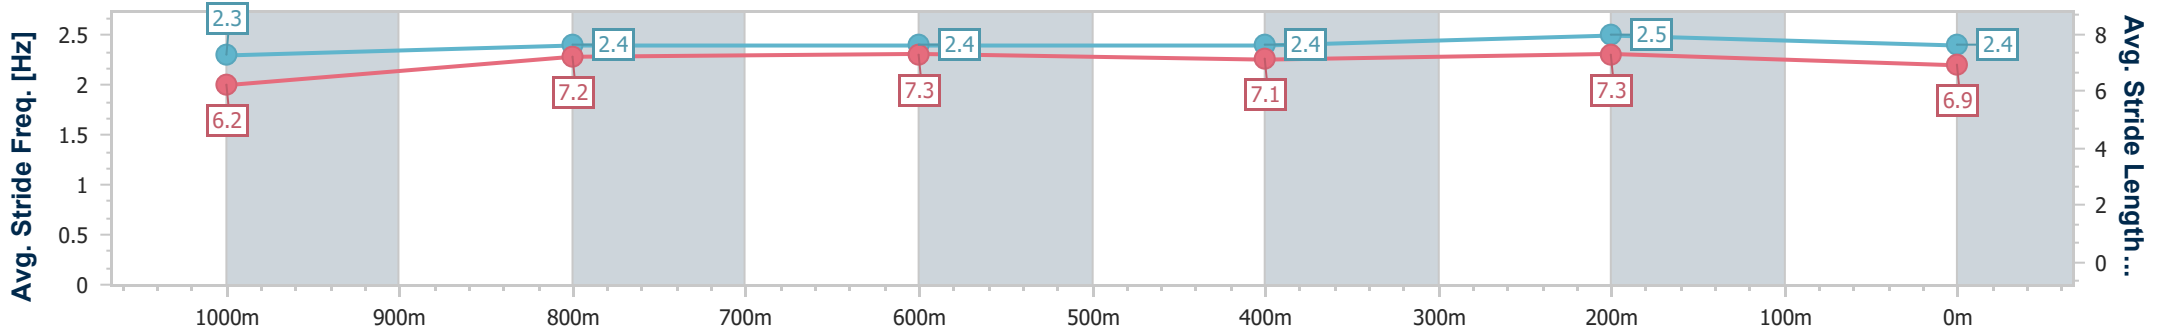

Horse/Jockey Name	Green Legend
Final Rank	4
Fastest Section Time (Section)	0:10.96 (400m)
Top Speed [km/h] (Section)	66.5 (400m)
Race State	Finished

Eagle Farm QLD Professional
Race 7: LADBROKES MARKET CONTROL BENCHMARK 68
Handicap - 1200m
22 February 2023 - 17:07
Track Rating: Good 4, Weather: Overcast, Rail Position: +10m
Entire

BRISBANE
RACING CLUB

Section	Overall	1000m	800m	600m	400m	200m
Section Times	1:12.06 [4] (0:14.03)	0:58.03 [3] (0:11.81)	0:46.22 [4] (0:11.69)	0:34.53 [4] (0:11.43)	0:23.10 [4] (0:10.96)	0:12.14 [2] (0:12.14)
Average Speed [km/h]	51.5	61.4	62.0	63.8	65.6	59.2
Top Speed [km/h]	63.9	63.9	63.7	65.9	66.5	63.2
Avg. Dist. to Rail [m]	2.5	1.5	1.2	2.4	3.7	2.5
Avg. Stride Freq. [Hz]	2.3	2.4	2.4	2.4	2.5	2.4
Avg. Stride Length [m]	6.2	7.2	7.3	7.1	7.3	6.9

- [ ] Ranking at each section and finish
- -.-.- No data available at this section
- NA No data available