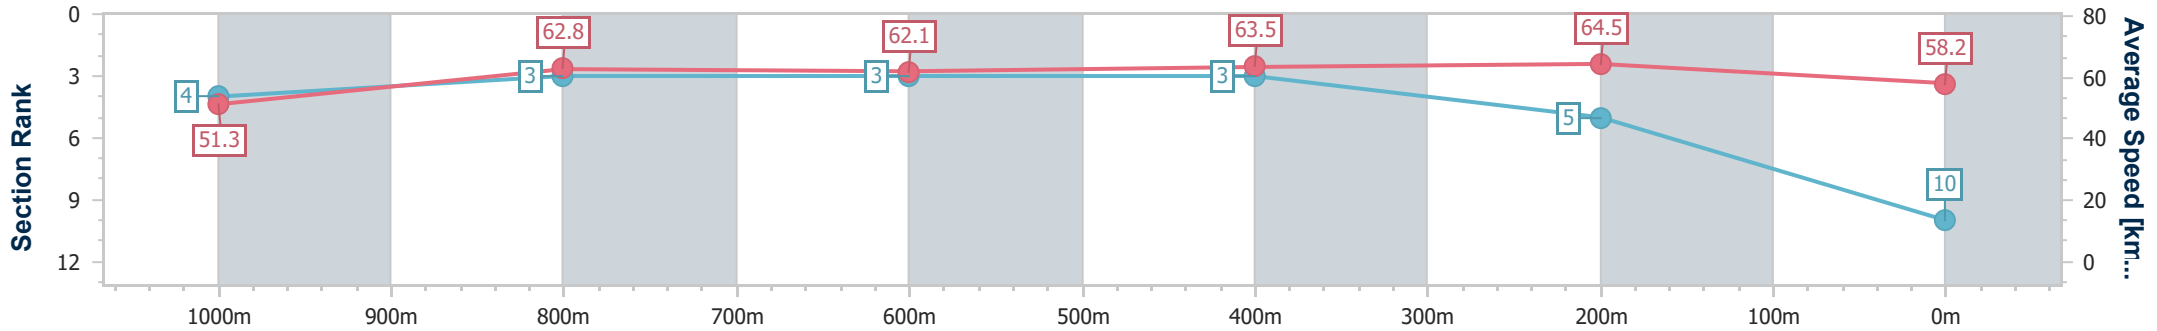

Horse/Jockey Name	Third Time Round
Final Rank	10
Fastest Section Time (Section)	0:11.17 (400m)
Top Speed [km/h] (Section)	67.1 (400m)
Race State	Finished

Eagle Farm QLD Professional
Race 7: LADBROKES MARKET CONTROL BENCHMARK 68
Handicap - 1200m
22 February 2023 - 17:07
Track Rating: Good 4, Weather: Overcast, Rail Position: +10m
Entire

BRISBANE
RACING CLUB

Section	Overall	1000m	800m	600m	400m	200m
Section Times	1:12.46 [10] (0:14.11)	0:58.35 [4] (0:11.64)	0:46.71 [3] (0:11.71)	0:35.00 [3] (0:11.46)	0:23.54 [3] (0:11.17)	0:12.37 [5] (0:12.37)
Average Speed [km/h]	51.3	62.8	62.1	63.5	64.5	58.2
Top Speed [km/h]	63.6	63.9	62.9	67.0	67.1	62.4
Avg. Dist. to Rail [m]	7.5	3.1	2.3	2.3	4.3	4.6
Avg. Stride Freq. [Hz]	2.3	2.4	2.3	2.4	2.4	2.3
Avg. Stride Length [m]	6.2	7.4	7.4	7.4	7.4	7.0

- [ ] Ranking at each section and finish
- -.-.- No data available at this section
- NA No data available