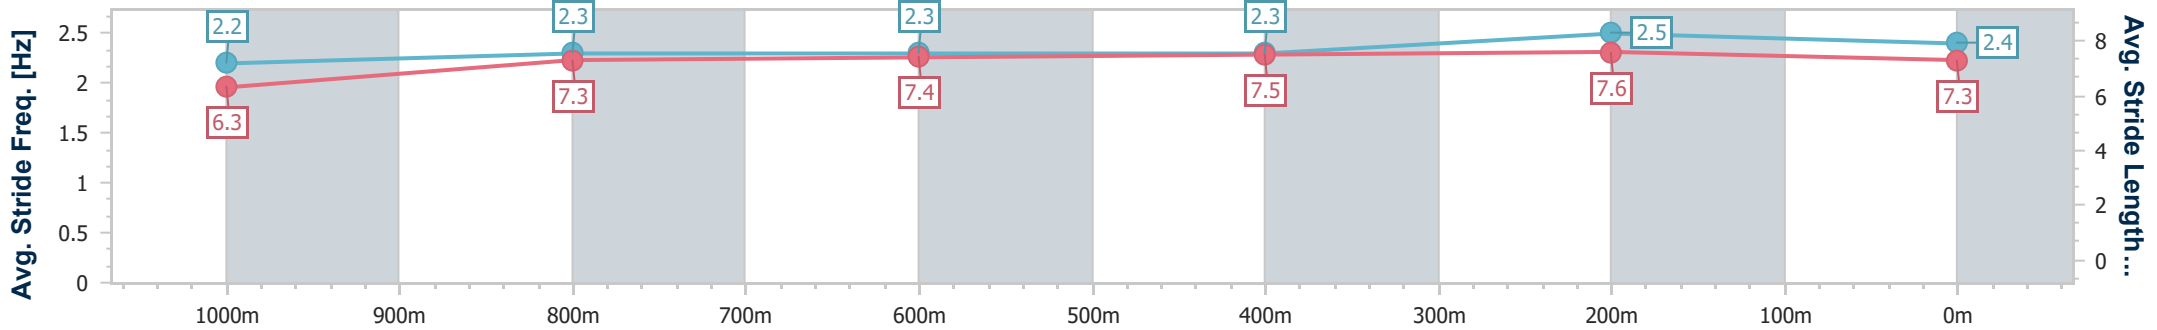

BRISBANE
 RACING CLUB

Section	Overall	1000m	800m	600m	400m	200m
Section Times	1:11.64 [1] (0:14.71)	0:56.93 [10] (0:11.66)	0:45.27 [9] (0:11.79)	0:33.48 [10] (0:11.37)	0:22.11 [10] (0:10.70)	0:11.41 [7] (0:11.41)
Average Speed [km/h]	49.2	61.8	61.1	63.3	67.2	63.2
Top Speed [km/h]	65.7	66.1	62.1	68.2	68.8	66.2
Avg. Dist. to Rail [m]	6.0	0.4	0.4	0.5	0.7	0.4
Avg. Stride Freq. [Hz]	2.2	2.3	2.3	2.3	2.5	2.4
Avg. Stride Length [m]	6.3	7.3	7.4	7.5	7.6	7.3