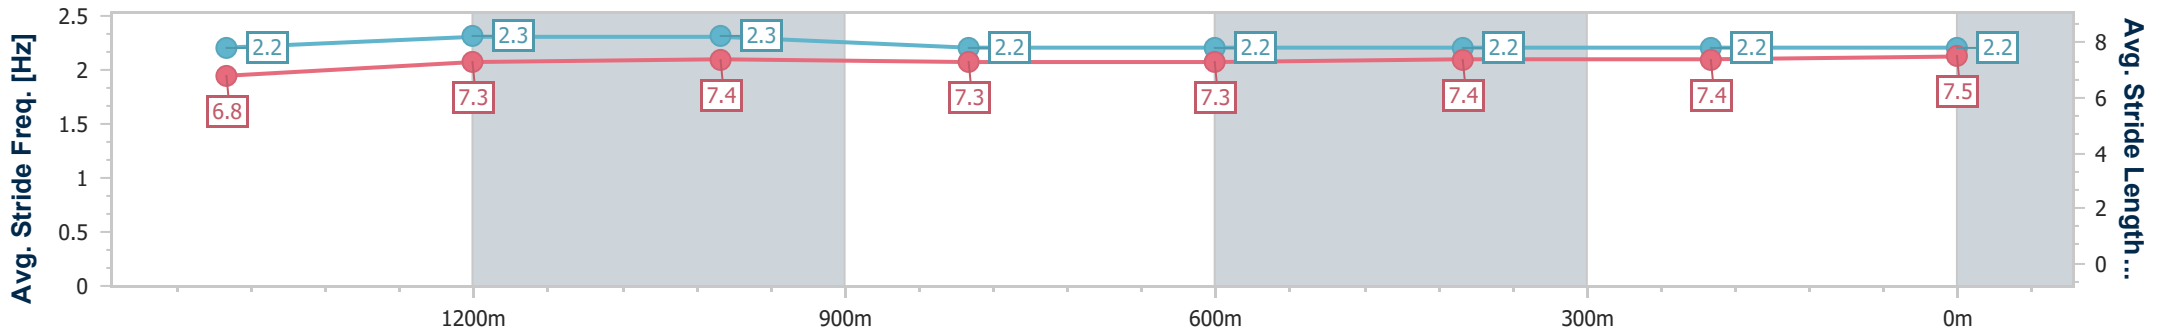

Horse/Jockey Name	Maevila Ruler
Final Rank	4
Fastest Section Time (Section)	0:11.68 (1200m)
Top Speed [km/h] (Section)	63.4 (Overall)
Race State	Finished

Toowoomba QLD Professional
Race 7: BPI TOOWOOMBA BENCHMARK 70 Handicap - 1625m
25 February 2023 - 19:51
Track Rating: Good 3, Weather: Fine, Rail Position: +2m Entire

Section	Overall	1400m	1200m	1000m	800m	600m	400m	200m				
Section Times	1:40.54 [4] (0:15.28)	1:25.26 [2] (0:11.69)	1:13.57 [4] (0:11.68)	1:01.89 [4] (0:12.36)	0:49.53 [4] (0:12.60)	0:36.93 [5] (0:12.46)	0:24.47 [5] (0:12.41)	0:12.06 [4] (0:12.06)				
Average Speed [km/h]	53.2	61.9	61.7	59.0	57.5	58.4	58.8	59.6				
Top Speed [km/h]	63.4	63.3	62.9	60.5	59.0	59.5	60.6	61.2				
Avg. Dist. to Rail [m]	3.6	1.3	2.3	2.9	2.3	1.9	4.0	4.8				
Avg. Stride Freq. [Hz]	2.2	2.3	2.3	2.2	2.2	2.2	2.2	2.2				
Avg. Stride Length [m]	6.8	7.3	7.4	7.3	7.3	7.4	7.4	7.5				

- [ ] Ranking at each section and finish
- -.-.- No data available at this section
- NA No data available