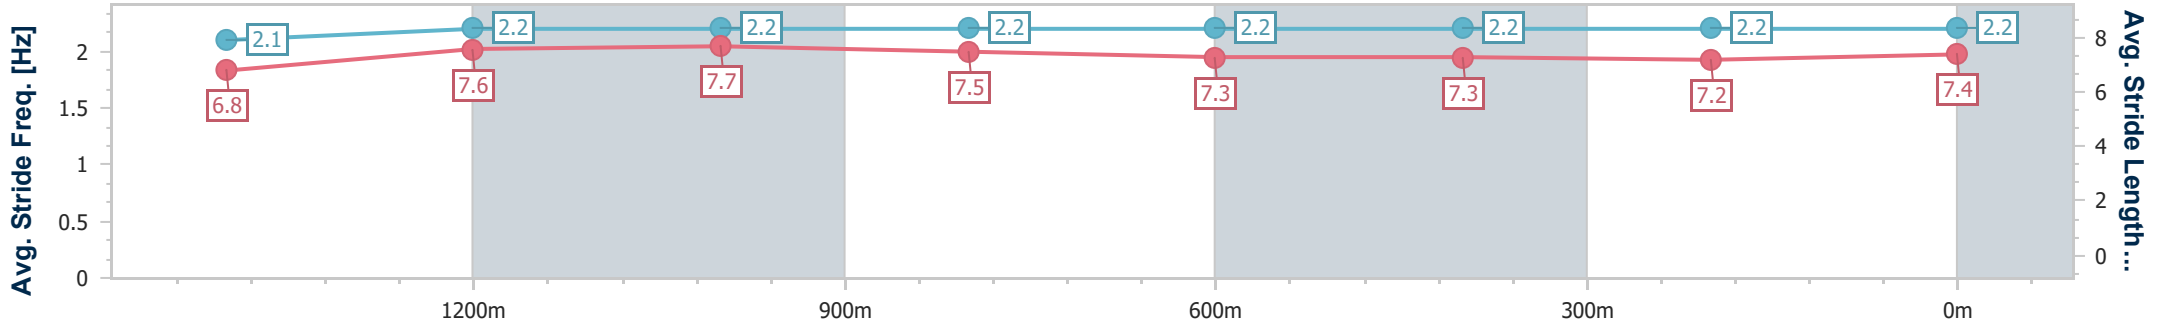

Toowoomba QLD Professional
 Race 7: BPI TOOWOOMBA BENCHMARK 70 Handicap - 1625m
 25 February 2023 - 19:51
 Track Rating: Good 3, Weather: Fine, Rail Position: +2m Entire

Section	Overall	1400m	1200m	1000m	800m	600m	400m	200m
Section Times	1:41.29 [7] (0:15.61)	1:25.68 [6] (0:11.87)	1:13.81 [7] (0:11.70)	1:02.11 [7] (0:12.14)	0:49.97 [6] (0:12.45)	0:37.52 [6] (0:12.43)	0:25.09 [6] (0:12.45)	0:12.64 [6] (0:12.64)
Average Speed [km/h]	52.2	61.4	61.7	59.6	58.4	59.4	58.8	56.9
Top Speed [km/h]	62.7	62.7	62.1	61.1	61.0	60.7	59.9	58.6
Avg. Dist. to Rail [m]	3.7	2.2	2.2	1.3	3.0	4.7	5.4	6.5
Avg. Stride Freq. [Hz]	2.2	2.3	2.3	2.2	2.2	2.3	2.3	2.2
Avg. Stride Length [m]	6.6	7.6	7.6	7.4	7.3	7.2	7.2	7.1

- [] Ranking at each section and finish
- .-.- No data available at this section
- NA No data available

Horse/Jockey Name	Gotta Be First
Final Rank	8
Fastest Section Time (Section)	0:11.75 (1200m)
Top Speed [km/h] (Section)	63.8 (Overall)
Race State	Finished

Toowoomba QLD Professional
 Race 7: BPI TOOWOOMBA BENCHMARK 70 Handicap - 1625m
 25 February 2023 - 19:51
 Track Rating: Good 3, Weather: Fine, Rail Position: +2m Entire

Section	Overall	1400m	1200m	1000m	800m	600m	400m	200m					
Section Times	1:41.76 [8] (0:15.85)	1:25.91 [8] (0:11.88)	1:14.03 [8] (0:11.75)	1:02.28 [8] (0:12.05)	0:50.23 [7] (0:12.49)	0:37.74 [7] (0:12.55)	0:25.19 [7] (0:12.78)	0:12.41 [7] (0:12.41)					
Average Speed [km/h]	51.2	60.8	61.4	59.6	58.0	57.7	57.0	57.7					
Top Speed [km/h]	63.8	63.2	62.3	60.7	59.0	59.2	58.2	59.5					
Avg. Dist. to Rail [m]	3.5	0.5	0.7	0.3	1.7	1.3	3.0	4.1					
Avg. Stride Freq. [Hz]	2.1	2.2	2.2	2.2	2.2	2.2	2.2	2.2					
Avg. Stride Length [m]	6.8	7.6	7.7	7.5	7.3	7.3	7.2	7.4					