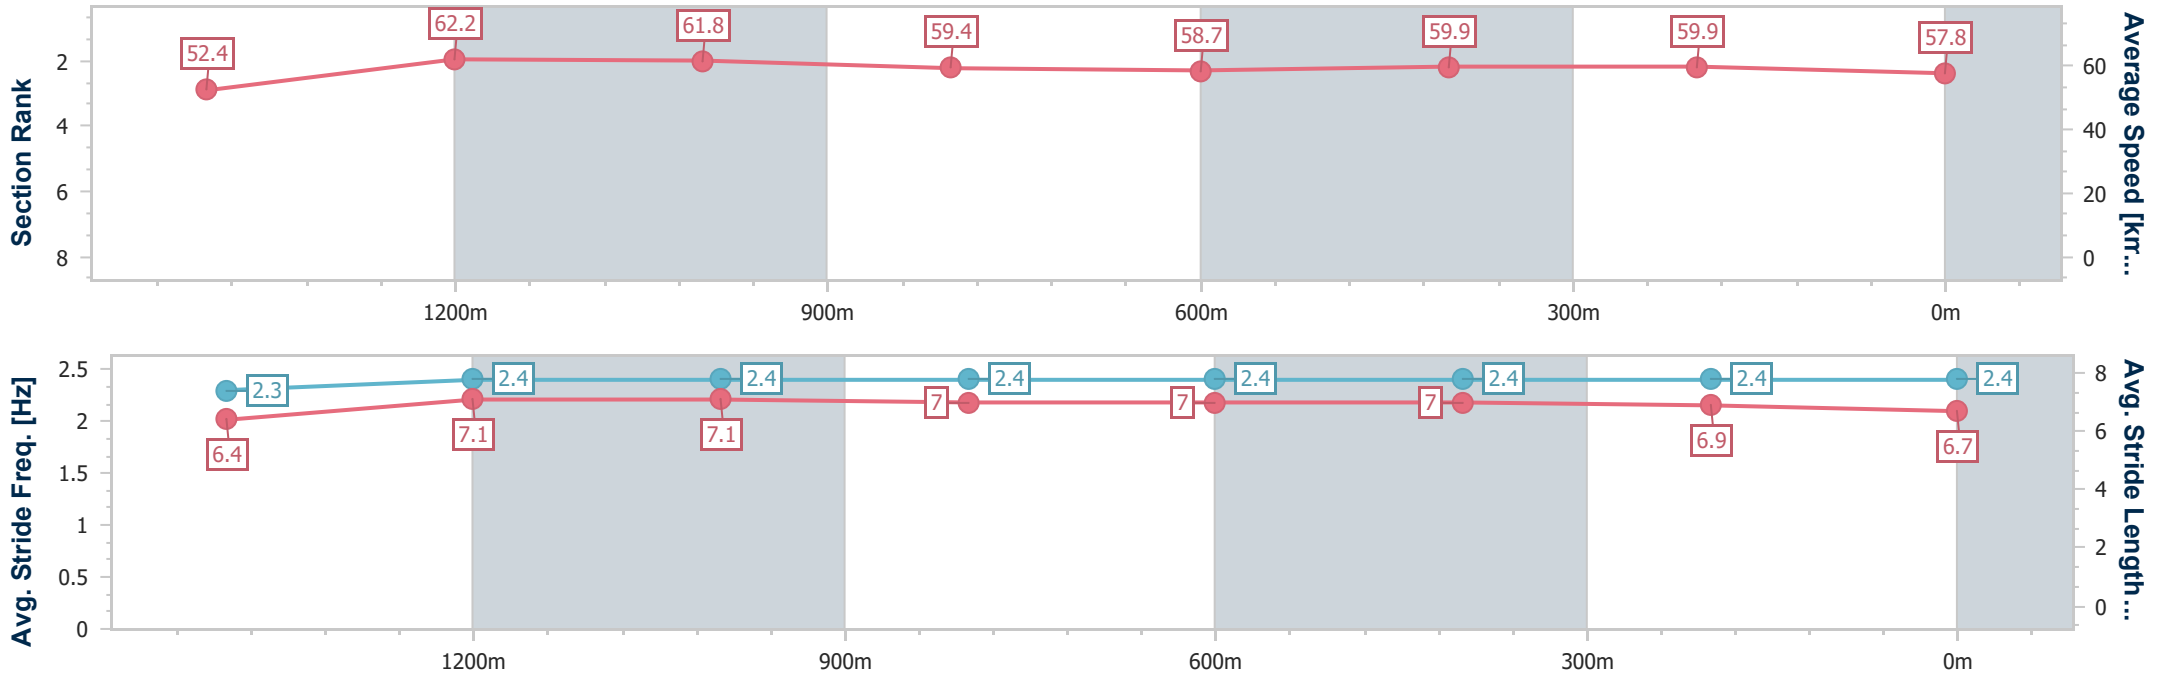

Horse/Jockey Name	Alert And Ready
Final Rank	3
Fastest Section Time (Section)	0:11.67 (1400m)
Top Speed [km/h] (Section)	64.7 (1400m)
Race State	Finished

Toowoomba QLD Professional
Race 7: BPI TOOWOOMBA BENCHMARK 70 Handicap - 1625m
25 February 2023 - 19:51
Track Rating: Good 3, Weather: Fine, Rail Position: +2m Entire

Section	Overall	1400m	1200m	1000m	800m	600m	400m	200m
Section Times	1:40.48 [3] (0:15.51)	1:24.97 [5] (0:11.67)	1:13.30 [6] (0:11.67)	1:01.63 [6] (0:12.21)	0:49.42 [5] (0:12.39)	0:37.03 [4] (0:12.35)	0:24.68 [4] (0:12.26)	0:12.42 [2] (0:12.42)
Average Speed [km/h]	52.4	62.2	61.8	59.4	58.7	59.9	59.9	57.8
Top Speed [km/h]	64.6	64.7	63.4	61.0	60.8	60.5	60.6	60.0
Avg. Dist. to Rail [m]	2.0	1.6	2.4	1.6	3.9	5.0	5.7	4.4
Avg. Stride Freq. [Hz]	2.3	2.4	2.4	2.4	2.4	2.4	2.4	2.4
Avg. Stride Length [m]	6.4	7.1	7.1	7.0	7.0	7.0	6.9	6.7

- [ ] Ranking at each section and finish
- -.-.- No data available at this section
- NA No data available