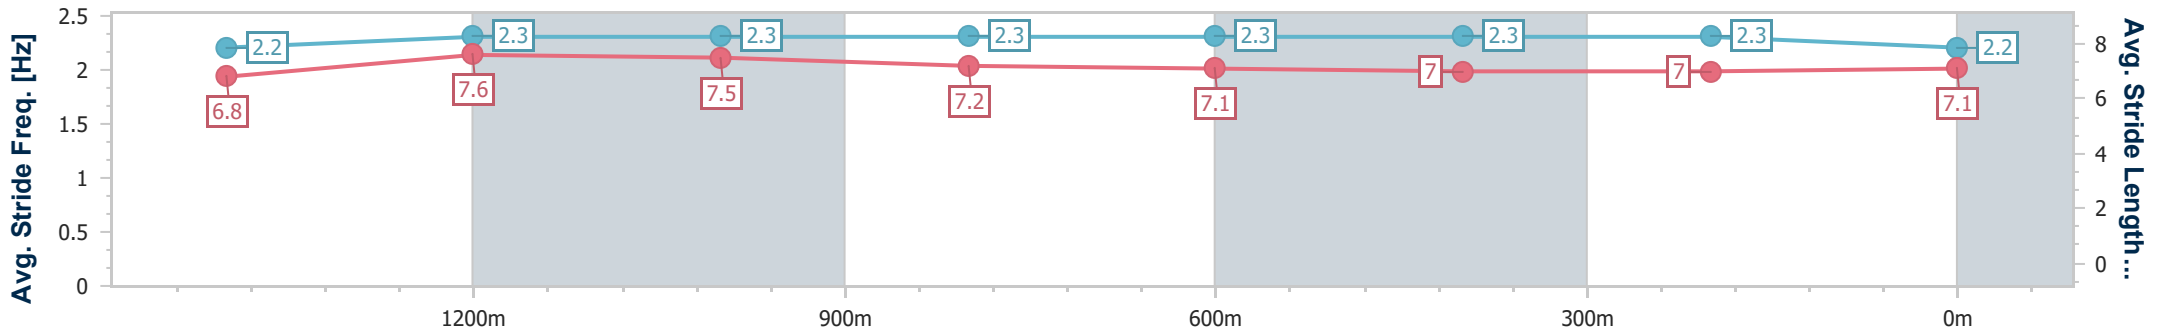

Horse/Jockey Name	Ruby's Lad
Final Rank	6
Fastest Section Time (Section)	0:11.49 (1400m)
Top Speed [km/h] (Section)	65.2 (Overall)
Race State	Finished

Toowoomba QLD Professional
Race 7: BPI TOOWOOMBA BENCHMARK 70 Handicap - 1625m
25 February 2023 - 19:51
Track Rating: Good 3, Weather: Fine, Rail Position: +2m Entire

Section	Overall	1400m	1200m	1000m	800m	600m	400m	200m				
Section Times	1:40.99 [6] (0:15.30)	1:25.69 [3] (0:11.49)	1:14.20 [3] (0:11.56)	1:02.64 [3] (0:12.25)	0:50.39 [2] (0:12.55)	0:37.84 [2] (0:12.62)	0:25.22 [3] (0:12.61)	0:12.61 [5] (0:12.61)				
Average Speed [km/h]	53.1	63.6	62.3	59.1	57.9	57.8	57.4	57.0				
Top Speed [km/h]	65.2	64.9	63.5	61.3	59.0	58.7	58.6	57.8				
Avg. Dist. to Rail [m]	4.2	2.4	2.2	1.4	2.9	2.5	1.3	0.7				
Avg. Stride Freq. [Hz]	2.2	2.3	2.3	2.3	2.3	2.3	2.3	2.2				
Avg. Stride Length [m]	6.8	7.6	7.5	7.2	7.1	7.0	7.0	7.1				

- [ ] Ranking at each section and finish
- -.-.- No data available at this section
- NA No data available