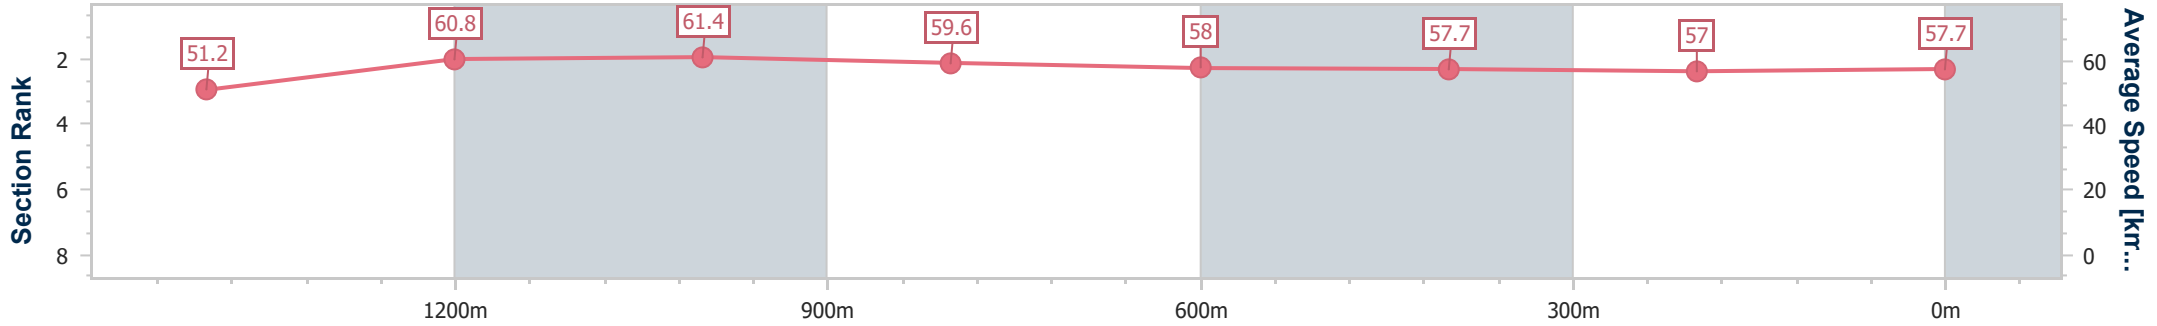

Horse/Jockey Name	Gotta Be First
Final Rank	8
Fastest Section Time (Section)	0:11.75 (1200m)
Top Speed [km/h] (Section)	63.8 (Overall)
Race State	Finished

Toowoomba QLD Professional
Race 7: BPI TOOWOOMBA BENCHMARK 70 Handicap - 1625m
25 February 2023 - 19:51
Track Rating: Good 3, Weather: Fine, Rail Position: +2m Entire

Section	Overall	1400m	1200m	1000m	800m	600m	400m	200m					
Section Times	1:41.76 [8] (0:15.85)	1:25.91 [8] (0:11.88)	1:14.03 [8] (0:11.75)	1:02.28 [8] (0:12.05)	0:50.23 [7] (0:12.49)	0:37.74 [7] (0:12.55)	0:25.19 [7] (0:12.78)	0:12.41 [7] (0:12.41)					
Average Speed [km/h]	51.2	60.8	61.4	59.6	58.0	57.7	57.0	57.7					
Top Speed [km/h]	63.8	63.2	62.3	60.7	59.0	59.2	58.2	59.5					
Avg. Dist. to Rail [m]	3.5	0.5	0.7	0.3	1.7	1.3	3.0	4.1					
Avg. Stride Freq. [Hz]	2.1	2.2	2.2	2.2	2.2	2.2	2.2	2.2					
Avg. Stride Length [m]	6.8	7.6	7.7	7.5	7.3	7.3	7.2	7.4					

- [ ] Ranking at each section and finish
- -.-.- No data available at this section
- NA No data available