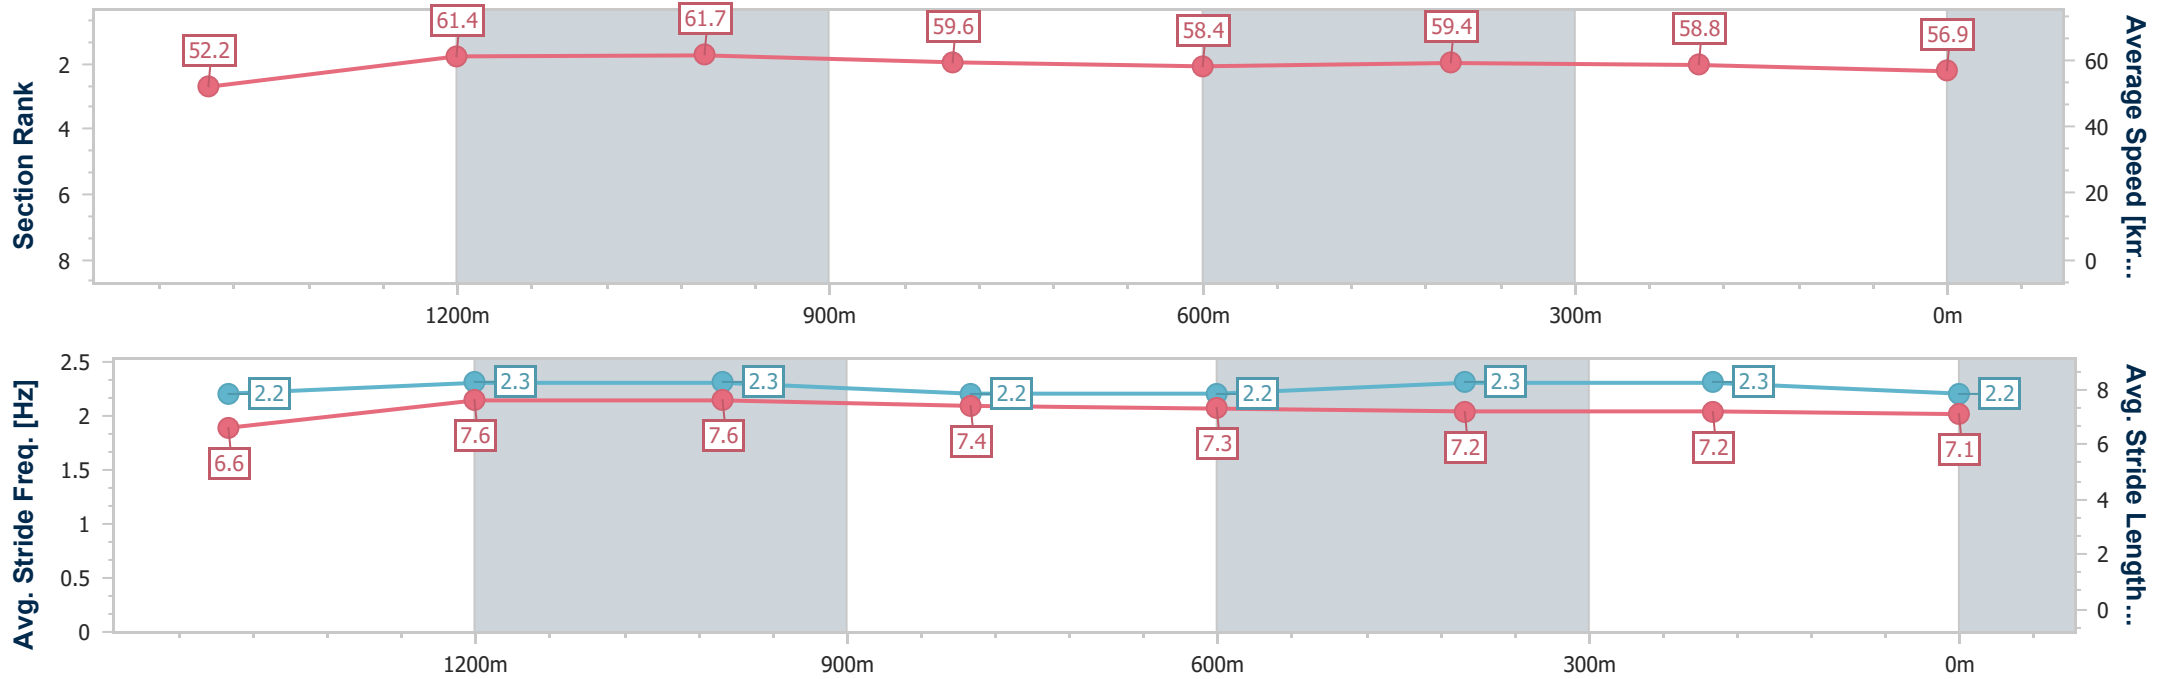

Toowoomba QLD Professional
 Race 7: BPI TOOWOOMBA BENCHMARK 70 Handicap - 1625m
 25 February 2023 - 19:51
 Track Rating: Good 3, Weather: Fine, Rail Position: +2m Entire

Section	Overall	1400m	1200m	1000m	800m	600m	400m	200m				
Section Times	1:40.99 [6] (0:15.30)	1:25.69 [3] (0:11.49)	1:14.20 [3] (0:11.56)	1:02.64 [3] (0:12.25)	0:50.39 [2] (0:12.55)	0:37.84 [2] (0:12.62)	0:25.22 [3] (0:12.61)	0:12.61 [5] (0:12.61)				
Average Speed [km/h]	53.1	63.6	62.3	59.1	57.9	57.8	57.4	57.0				
Top Speed [km/h]	65.2	64.9	63.5	61.3	59.0	58.7	58.6	57.8				
Avg. Dist. to Rail [m]	4.2	2.4	2.2	1.4	2.9	2.5	1.3	0.7				
Avg. Stride Freq. [Hz]	2.2	2.3	2.3	2.3	2.3	2.3	2.3	2.2				
Avg. Stride Length [m]	6.8	7.6	7.5	7.2	7.1	7.0	7.0	7.1				

- [] Ranking at each section and finish
- .-.- No data available at this section
- NA No data available

Horse/Jockey Name	Naval Strike
Final Rank	7
Fastest Section Time (Section)	0:11.70 (1200m)
Top Speed [km/h] (Section)	62.7 (Overall)
Race State	Finished

Toowoomba QLD Professional
 Race 7: BPI TOOWOOMBA BENCHMARK 70 Handicap - 1625m
 25 February 2023 - 19:51
 Track Rating: Good 3, Weather: Fine, Rail Position: +2m Entire

Section	Overall	1400m	1200m	1000m	800m	600m	400m	200m
Section Times	1:41.29 [7] (0:15.61)	1:25.68 [6] (0:11.87)	1:13.81 [7] (0:11.70)	1:02.11 [7] (0:12.14)	0:49.97 [6] (0:12.45)	0:37.52 [6] (0:12.43)	0:25.09 [6] (0:12.45)	0:12.64 [6] (0:12.64)
Average Speed [km/h]	52.2	61.4	61.7	59.6	58.4	59.4	58.8	56.9
Top Speed [km/h]	62.7	62.7	62.1	61.1	61.0	60.7	59.9	58.6
Avg. Dist. to Rail [m]	3.7	2.2	2.2	1.3	3.0	4.7	5.4	6.5
Avg. Stride Freq. [Hz]	2.2	2.3	2.3	2.2	2.2	2.3	2.3	2.2
Avg. Stride Length [m]	6.6	7.6	7.6	7.4	7.3	7.2	7.2	7.1