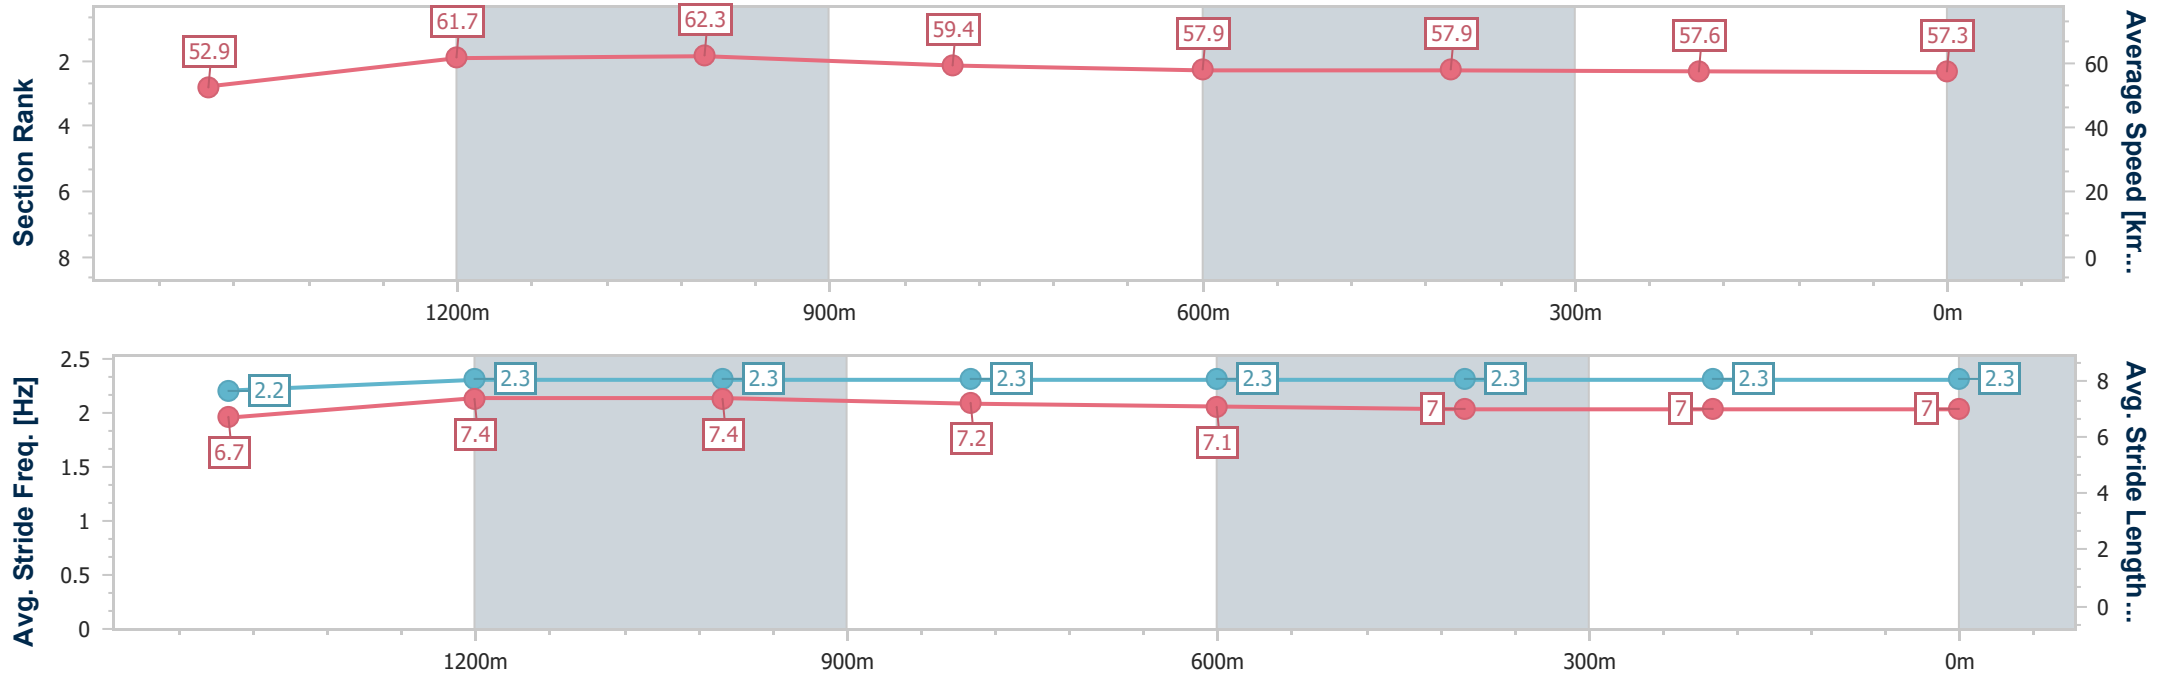

Horse/Jockey Name	Bump'n'run
Final Rank	5
Fastest Section Time (Section)	0:11.59 (1200m)
Top Speed [km/h] (Section)	64.1 (1200m)
Race State	Finished

Toowoomba QLD Professional
Race 7: BPI TOOWOOMBA BENCHMARK 70 Handicap - 1625m
25 February 2023 - 19:51
Track Rating: Good 3, Weather: Fine, Rail Position: +2m Entire

Section	Overall	1400m	1200m	1000m	800m	600m	400m	200m
Section Times	1:40.75 [5] (0:15.36)	1:25.39 [4] (0:11.70)	1:13.69 [5] (0:11.59)	1:02.10 [5] (0:12.12)	0:49.98 [3] (0:12.45)	0:37.53 [3] (0:12.44)	0:25.09 [2] (0:12.54)	0:12.55 [3] (0:12.55)
Average Speed [km/h]	52.9	61.7	62.3	59.4	57.9	57.9	57.6	57.3
Top Speed [km/h]	62.5	62.8	64.1	60.5	58.6	59.1	58.2	57.8
Avg. Dist. to Rail [m]	2.5	1.0	0.5	0.2	0.4	0.7	0.6	0.5
Avg. Stride Freq. [Hz]	2.2	2.3	2.3	2.3	2.3	2.3	2.3	2.3
Avg. Stride Length [m]	6.7	7.4	7.4	7.2	7.1	7.0	7.0	7.0

- [ ] Ranking at each section and finish
- -.-.- No data available at this section
- NA No data available