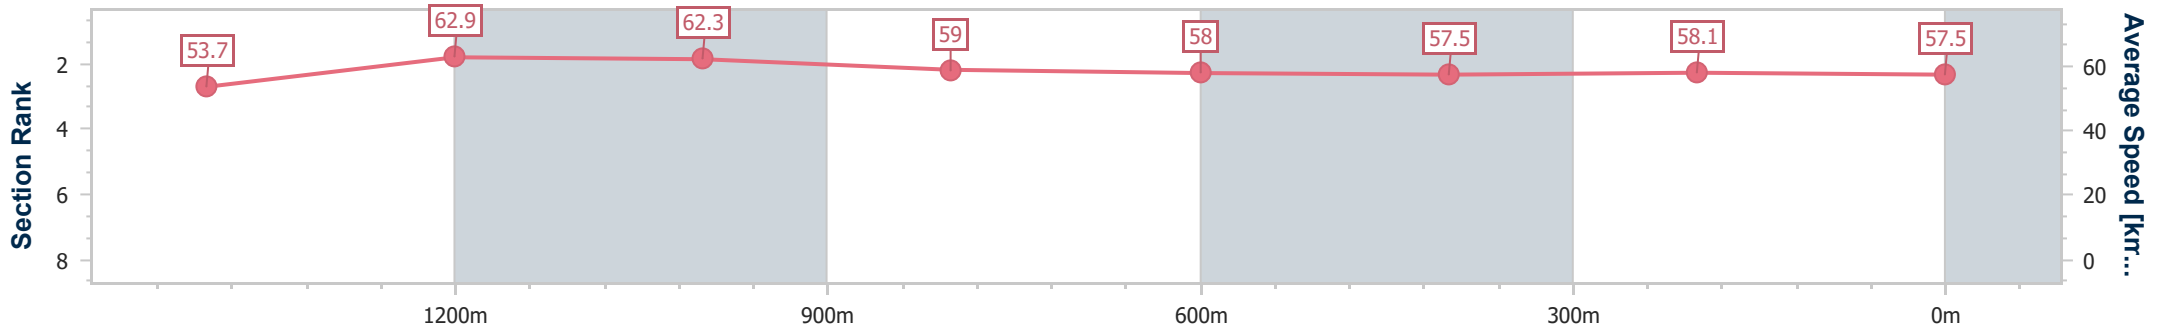

Section	Overall	1400m	1200m	1000m	800m	600m	400m	200m
Section Times	1:40.47 [2] (0:15.07)	1:25.40 [1] (0:11.41)	1:13.99 [2] (0:11.56)	1:02.43 [2] (0:12.23)	0:50.20 [1] (0:12.46)	0:37.74 [1] (0:12.67)	0:25.07 [1] (0:12.56)	0:12.51 [1] (0:12.51)
Average Speed [km/h]	53.7	62.9	62.3	59.0	58.0	57.5	58.1	57.5
Top Speed [km/h]	63.5	63.9	63.6	60.9	58.9	58.6	58.6	58.7
Avg. Dist. to Rail [m]	2.2	1.2	0.8	0.6	1.2	2.4	3.4	1.9
Avg. Stride Freq. [Hz]	2.2	2.3	2.3	2.3	2.2	2.3	2.3	2.3
Avg. Stride Length [m]	6.7	7.7	7.5	7.2	7.2	7.0	6.9	6.8