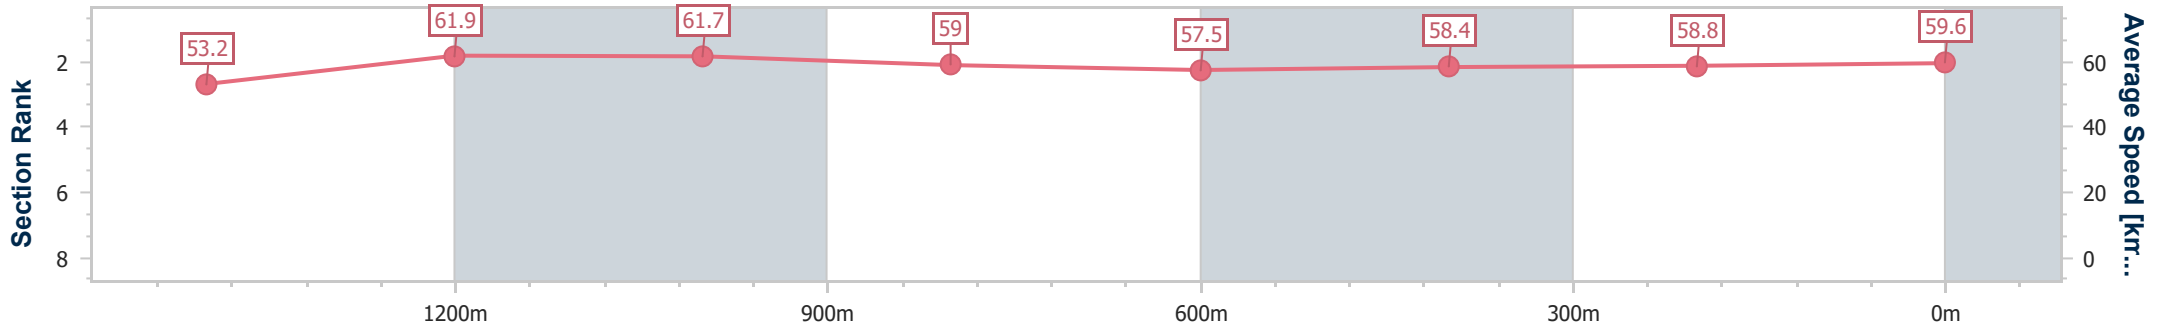

Horse/Jockey Name	Maevila Ruler
Final Rank	4
Fastest Section Time (Section)	0:11.68 (1200m)
Top Speed [km/h] (Section)	63.4 (Overall)
Race State	Finished

Toowoomba QLD Professional
Race 7: BPI TOOWOOMBA BENCHMARK 70 Handicap - 1625m
25 February 2023 - 19:51
Track Rating: Good 3, Weather: Fine, Rail Position: +2m Entire

Section	Overall	1400m	1200m	1000m	800m	600m	400m	200m				
Section Times	1:40.54 [4] (0:15.28)	1:25.26 [2] (0:11.69)	1:13.57 [4] (0:11.68)	1:01.89 [4] (0:12.36)	0:49.53 [4] (0:12.60)	0:36.93 [5] (0:12.46)	0:24.47 [5] (0:12.41)	0:12.06 [4] (0:12.06)				
Average Speed [km/h]	53.2	61.9	61.7	59.0	57.5	58.4	58.8	59.6				
Top Speed [km/h]	63.4	63.3	62.9	60.5	59.0	59.5	60.6	61.2				
Avg. Dist. to Rail [m]	3.6	1.3	2.3	2.9	2.3	1.9	4.0	4.8				
Avg. Stride Freq. [Hz]	2.2	2.3	2.3	2.2	2.2	2.2	2.2	2.2				
Avg. Stride Length [m]	6.8	7.3	7.4	7.3	7.3	7.4	7.4	7.5				

- [ ] Ranking at each section and finish
- -.-.- No data available at this section
- NA No data available