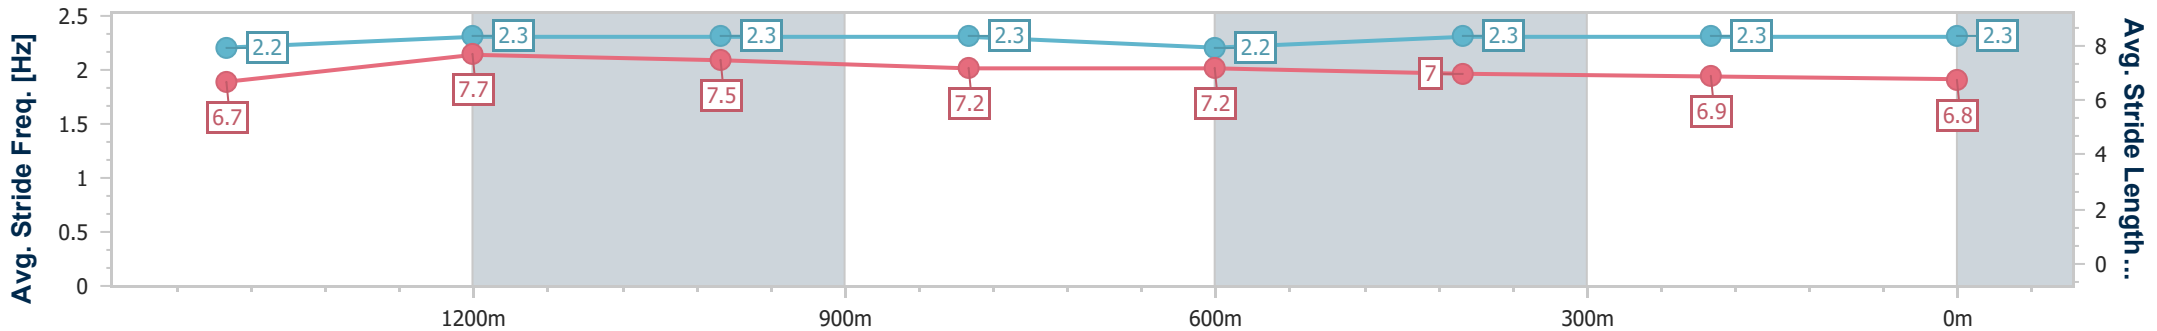

Section	Overall	1400m	1200m	1000m	800m	600m	400m	200m
Section Times	1:40.47 [2] (0:15.07)	1:25.40 [1] (0:11.41)	1:13.99 [2] (0:11.56)	1:02.43 [2] (0:12.23)	0:50.20 [1] (0:12.46)	0:37.74 [1] (0:12.67)	0:25.07 [1] (0:12.56)	0:12.51 [1] (0:12.51)
Average Speed [km/h]	53.7	62.9	62.3	59.0	58.0	57.5	58.1	57.5
Top Speed [km/h]	63.5	63.9	63.6	60.9	58.9	58.6	58.6	58.7
Avg. Dist. to Rail [m]	2.2	1.2	0.8	0.6	1.2	2.4	3.4	1.9
Avg. Stride Freq. [Hz]	2.2	2.3	2.3	2.3	2.2	2.3	2.3	2.3
Avg. Stride Length [m]	6.7	7.7	7.5	7.2	7.2	7.0	6.9	6.8