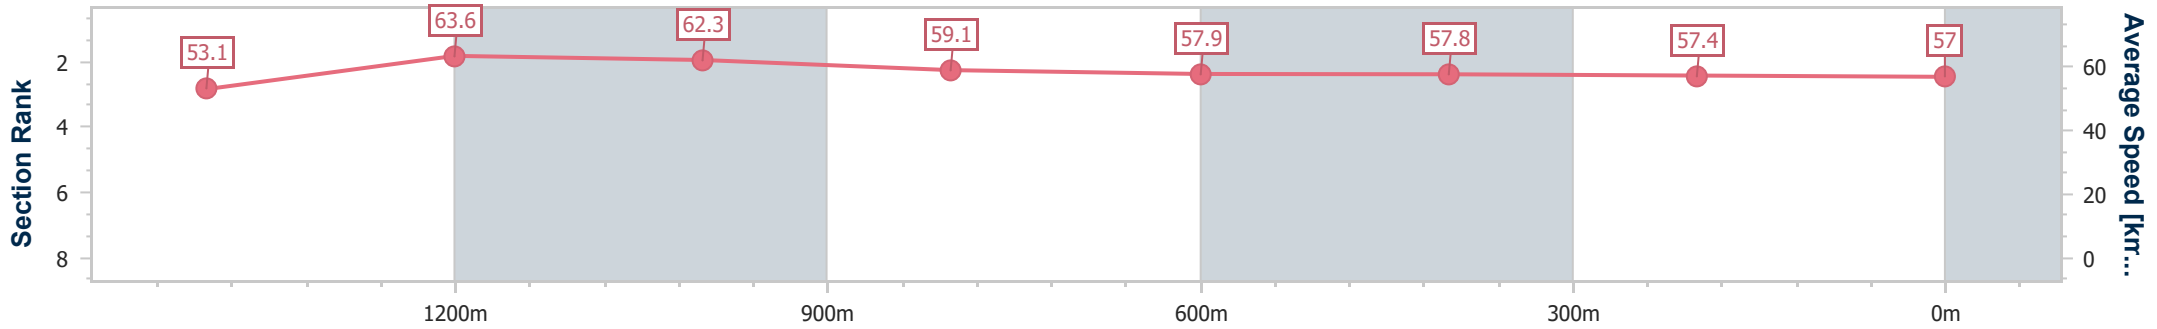

Horse/Jockey Name	Ruby's Lad
Final Rank	6
Fastest Section Time (Section)	0:11.49 (1400m)
Top Speed [km/h] (Section)	65.2 (Overall)
Race State	Finished

Toowoomba QLD Professional
Race 7: BPI TOOWOOMBA BENCHMARK 70 Handicap - 1625m
25 February 2023 - 19:51
Track Rating: Good 3, Weather: Fine, Rail Position: +2m Entire

Section	Overall	1400m	1200m	1000m	800m	600m	400m	200m				
Section Times	1:40.99 [6] (0:15.30)	1:25.69 [3] (0:11.49)	1:14.20 [3] (0:11.56)	1:02.64 [3] (0:12.25)	0:50.39 [2] (0:12.55)	0:37.84 [2] (0:12.62)	0:25.22 [3] (0:12.61)	0:12.61 [5] (0:12.61)				
Average Speed [km/h]	53.1	63.6	62.3	59.1	57.9	57.8	57.4	57.0				
Top Speed [km/h]	65.2	64.9	63.5	61.3	59.0	58.7	58.6	57.8				
Avg. Dist. to Rail [m]	4.2	2.4	2.2	1.4	2.9	2.5	1.3	0.7				
Avg. Stride Freq. [Hz]	2.2	2.3	2.3	2.3	2.3	2.3	2.3	2.2				
Avg. Stride Length [m]	6.8	7.6	7.5	7.2	7.1	7.0	7.0	7.1				

- [ ] Ranking at each section and finish
- -.-.- No data available at this section
- NA No data available