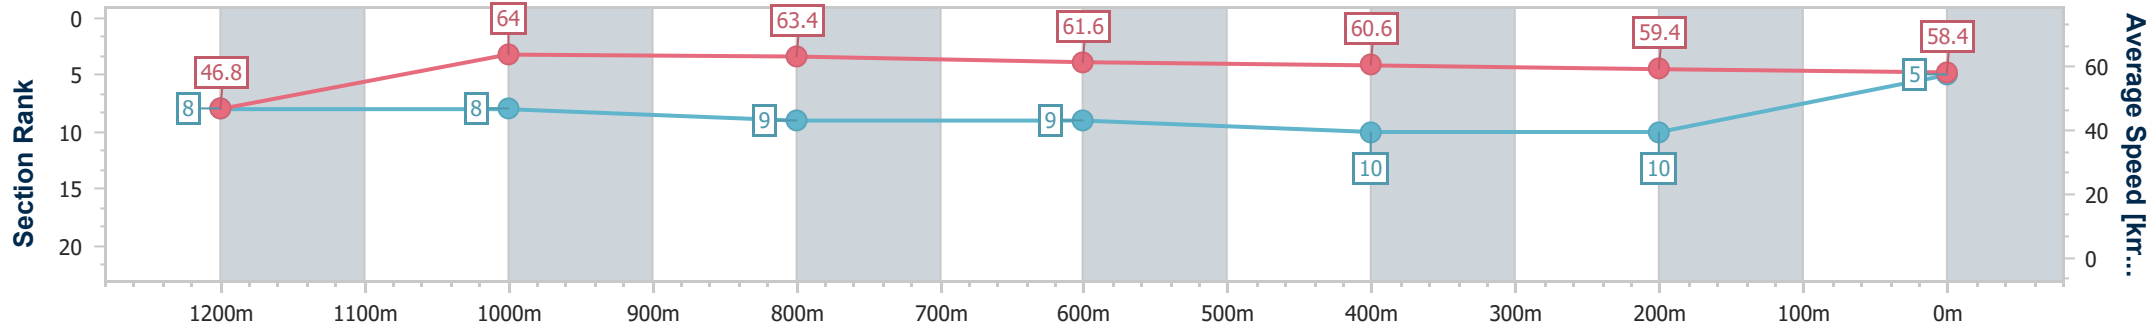

- [] Ranking at each section and finish
- .-.- No data available at this section
- NA No data available

Horse/Jockey Name	Sea Shell Fly
Final Rank	5
Fastest Section Time (Section)	0:11.22 (1200m)
Top Speed [km/h] (Section)	65.2 (1200m)
Race State	Finished

Ipswich QLD Professional

Race 6: GREAT NORTHERN Maiden Handicap - 1350m

02 March 2023 - 16:18

Track Rating: Soft 5, Weather: Showers, Rail Position: +6m Entire

Section	Overall	1200m	1000m	800m	600m	400m	200m
Section Times	1:22.16 [5] (0:11.57)	1:10.59 [8] (0:11.22)	0:59.37 [8] (0:11.27)	0:48.10 [9] (0:11.59)	0:36.51 [9] (0:11.96)	0:24.55 [10] (0:12.21)	0:12.34 [10] (0:12.34)
Average Speed [km/h]	46.8	64.0	63.4	61.6	60.6	59.4	58.4
Top Speed [km/h]	62.8	65.2	64.6	63.3	61.5	61.4	60.1
Avg. Dist. to Rail [m]	4.7	1.3	3.9	2.0	1.1	3.0	3.9
Avg. Stride Freq. [Hz]	2.3	2.4	2.4	2.3	2.4	2.3	2.3
Avg. Stride Length [m]	5.5	7.3	7.4	7.3	7.2	7.1	7.0