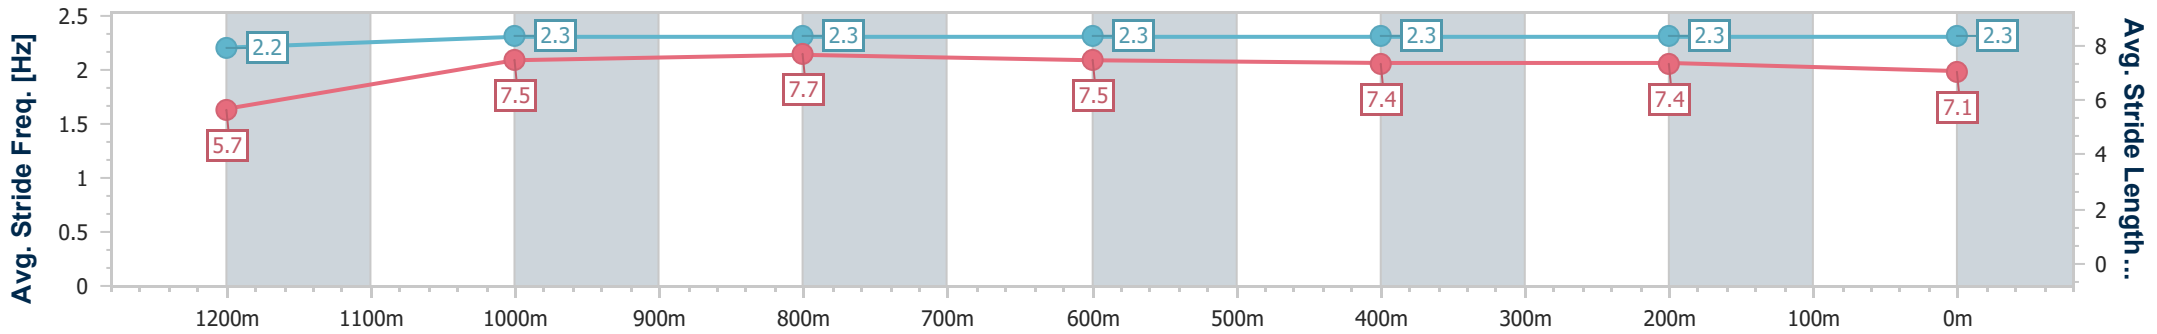

Ipswich QLD Professional

Race 6: GREAT NORTHERN Maiden Handicap - 1350m

02 March 2023 - 16:18

Track Rating: Soft 5, Weather: Showers, Rail Position: +6m Entire

Section	Overall	1200m	1000m	800m	600m	400m	200m
Section Times	1:21.16 [1] (0:11.73)	1:09.43 [11] (0:11.27)	0:58.16 [11] (0:11.18)	0:46.98 [10] (0:11.54)	0:35.44 [11] (0:11.70)	0:23.74 [9] (0:11.71)	0:12.03 [2] (0:12.03)
Average Speed [km/h]	46.0	63.7	64.1	61.8	61.3	61.6	59.9
Top Speed [km/h]	62.2	64.7	64.7	63.8	62.3	62.6	62.3
Avg. Dist. to Rail [m]	1.8	1.7	2.4	2.2	1.4	1.9	2.1
Avg. Stride Freq. [Hz]	2.2	2.3	2.3	2.3	2.3	2.3	2.3
Avg. Stride Length [m]	5.7	7.5	7.7	7.5	7.4	7.4	7.1