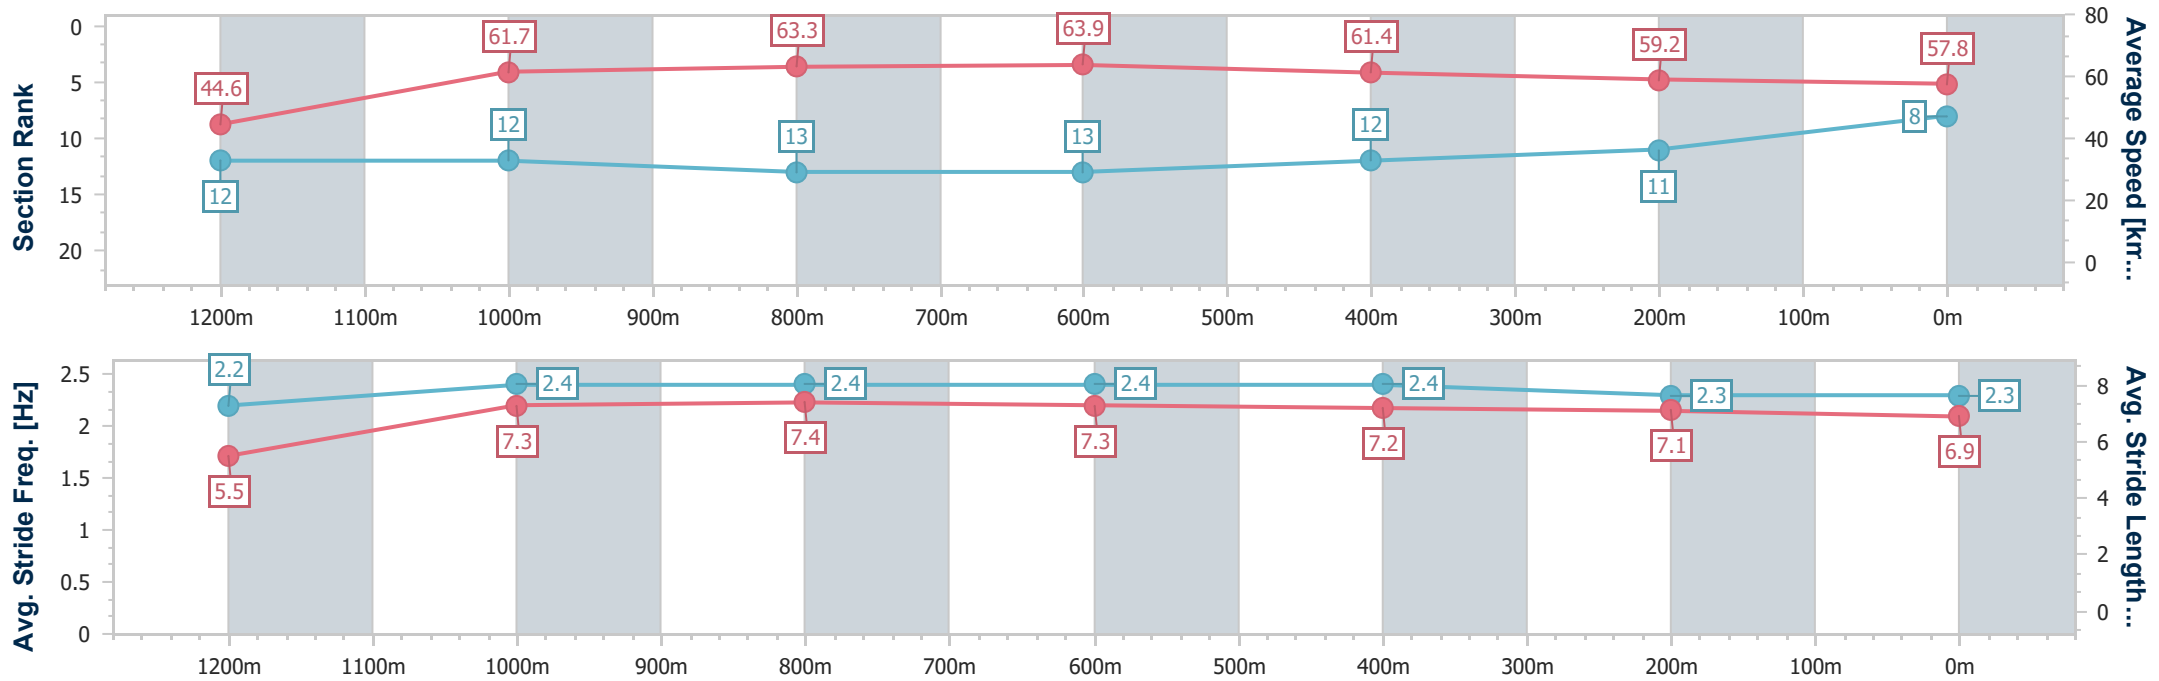

Ipswich QLD Professional

Race 6: GREAT NORTHERN Maiden Handicap - 1350m

02 March 2023 - 16:18

Track Rating: Soft 5, Weather: Showers, Rail Position: +6m Entire

Section	Overall	1200m	1000m	800m	600m	400m	200m
Section Times	1:22.53 [8] (0:12.16)	1:10.37 [12] (0:11.62)	0:58.75 [12] (0:11.33)	0:47.42 [13] (0:11.17)	0:36.25 [13] (0:11.68)	0:24.57 [12] (0:12.10)	0:12.47 [11] (0:12.47)
Average Speed [km/h]	44.6	61.7	63.3	63.9	61.4	59.2	57.8
Top Speed [km/h]	61.8	63.2	65.5	65.6	61.9	60.8	59.5
Avg. Dist. to Rail [m]	7.8	1.3	2.1	1.8	1.1	1.0	1.7
Avg. Stride Freq. [Hz]	2.2	2.4	2.4	2.4	2.4	2.3	2.3
Avg. Stride Length [m]	5.5	7.3	7.4	7.3	7.2	7.1	6.9

- [] Ranking at each section and finish
- .-.- No data available at this section
- NA No data available

Horse/Jockey Name	Better Believe It
Final Rank	9
Fastest Section Time (Section)	0:11.00 (1200m)
Top Speed [km/h] (Section)	65.8 (1200m)
Race State	Finished