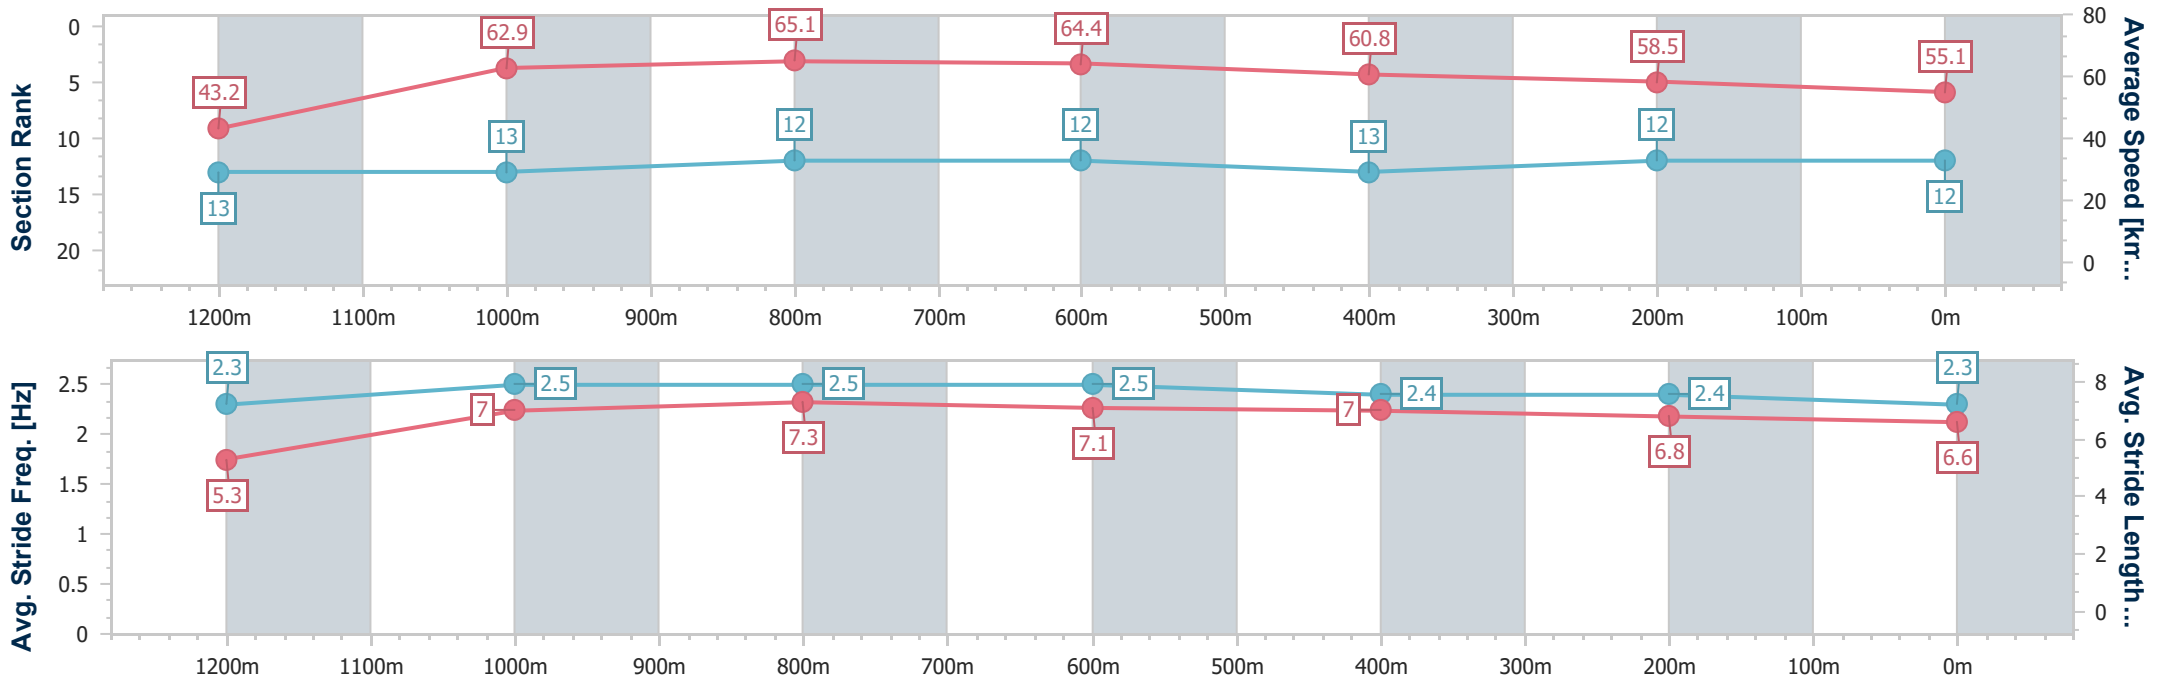

Ipswich QLD Professional

Race 6: GREAT NORTHERN Maiden Handicap - 1350m

02 March 2023 - 16:18

Track Rating: Soft 5, Weather: Showers, Rail Position: +6m Entire

Section	Overall	1200m	1000m	800m	600m	400m	200m
Section Times	1:23.49 [12] (0:12.50)	1:10.99 [13] (0:11.45)	0:59.54 [13] (0:11.03)	0:48.51 [12] (0:11.15)	0:37.36 [12] (0:11.90)	0:25.46 [13] (0:12.39)	0:13.07 [12] (0:13.07)
Average Speed [km/h]	43.2	62.9	65.1	64.4	60.8	58.5	55.1
Top Speed [km/h]	60.6	64.5	66.2	66.1	62.7	60.3	57.2
Avg. Dist. to Rail [m]	7.0	0.5	0.9	0.6	1.0	2.4	4.8
Avg. Stride Freq. [Hz]	2.3	2.5	2.5	2.5	2.4	2.4	2.3
Avg. Stride Length [m]	5.3	7.0	7.3	7.1	7.0	6.8	6.6

- [] Ranking at each section and finish
- .-.- No data available at this section
- NA No data available

Horse/Jockey Name	Oakfield Feather
Final Rank	13
Fastest Section Time (Section)	0:11.15 (1200m)
Top Speed [km/h] (Section)	65.9 (1200m)
Race State	Finished