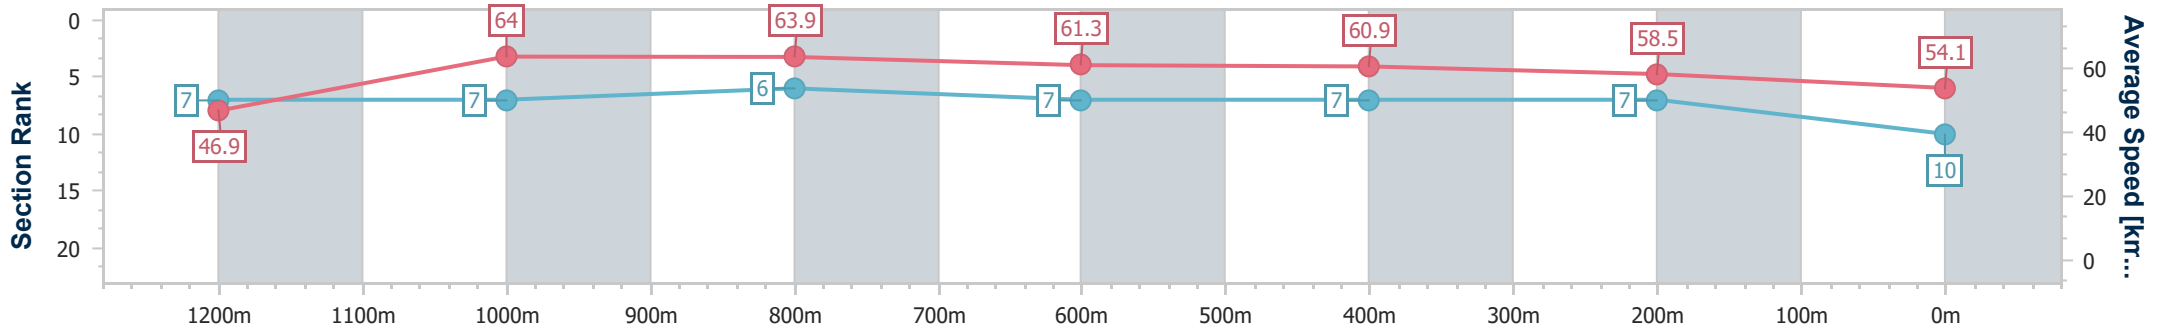

- [] Ranking at each section and finish
- .-.- No data available at this section
- NA No data available

Horse/Jockey Name	Tiger For Life
Final Rank	10
Fastest Section Time (Section)	0:11.19 (1200m)
Top Speed [km/h] (Section)	65.5 (1200m)
Race State	Finished

Ipswich QLD Professional

Race 6: GREAT NORTHERN Maiden Handicap - 1350m

02 March 2023 - 16:18

Track Rating: Soft 5, Weather: Showers, Rail Position: +6m Entire

Section	Overall	1200m	1000m	800m	600m	400m	200m
Section Times	1:22.86 [10] (0:11.52)	1:11.34 [7] (0:11.19)	1:00.15 [7] (0:11.20)	0:48.95 [6] (0:11.61)	0:37.34 [7] (0:11.79)	0:25.55 [7] (0:12.26)	0:13.29 [7] (0:13.29)
Average Speed [km/h]	46.9	64.0	63.9	61.3	60.9	58.5	54.1
Top Speed [km/h]	62.8	65.5	65.0	62.7	61.6	60.6	56.4
Avg. Dist. to Rail [m]	1.1	2.3	3.0	2.7	1.4	0.8	0.8
Avg. Stride Freq. [Hz]	2.2	2.4	2.3	2.3	2.3	2.2	2.1
Avg. Stride Length [m]	5.8	7.5	7.6	7.5	7.4	7.2	7.0