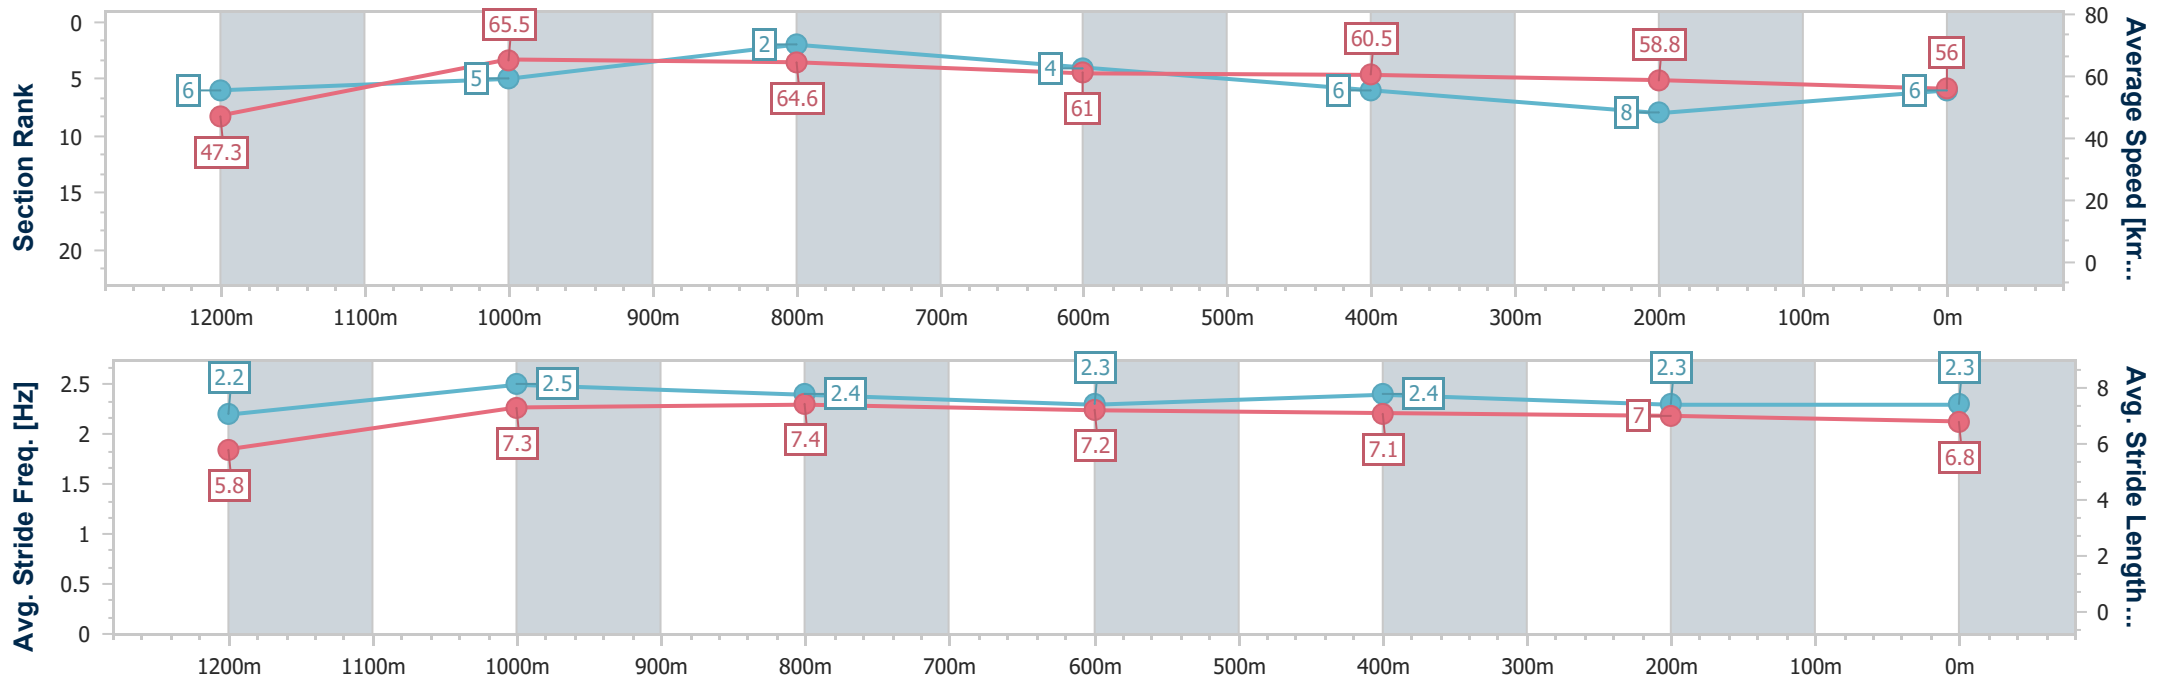

Ipswich QLD Professional

Race 6: GREAT NORTHERN Maiden Handicap - 1350m

02 March 2023 - 16:18

Track Rating: Soft 5, Weather: Showers, Rail Position: +6m Entire

Section	Overall	1200m	1000m	800m	600m	400m	200m
Section Times	1:22.31 [6] (0:11.43)	1:10.88 [6] (0:10.94)	0:59.94 [5] (0:11.03)	0:48.91 [2] (0:11.71)	0:37.20 [4] (0:11.99)	0:25.21 [6] (0:12.33)	0:12.88 [8] (0:12.88)
Average Speed [km/h]	47.3	65.5	64.6	61.0	60.5	58.8	56.0
Top Speed [km/h]	64.4	67.0	66.1	63.0	61.1	60.1	57.3
Avg. Dist. to Rail [m]	1.8	1.5	4.0	1.9	1.3	2.0	1.5
Avg. Stride Freq. [Hz]	2.2	2.5	2.4	2.3	2.4	2.3	2.3
Avg. Stride Length [m]	5.8	7.3	7.4	7.2	7.1	7.0	6.8