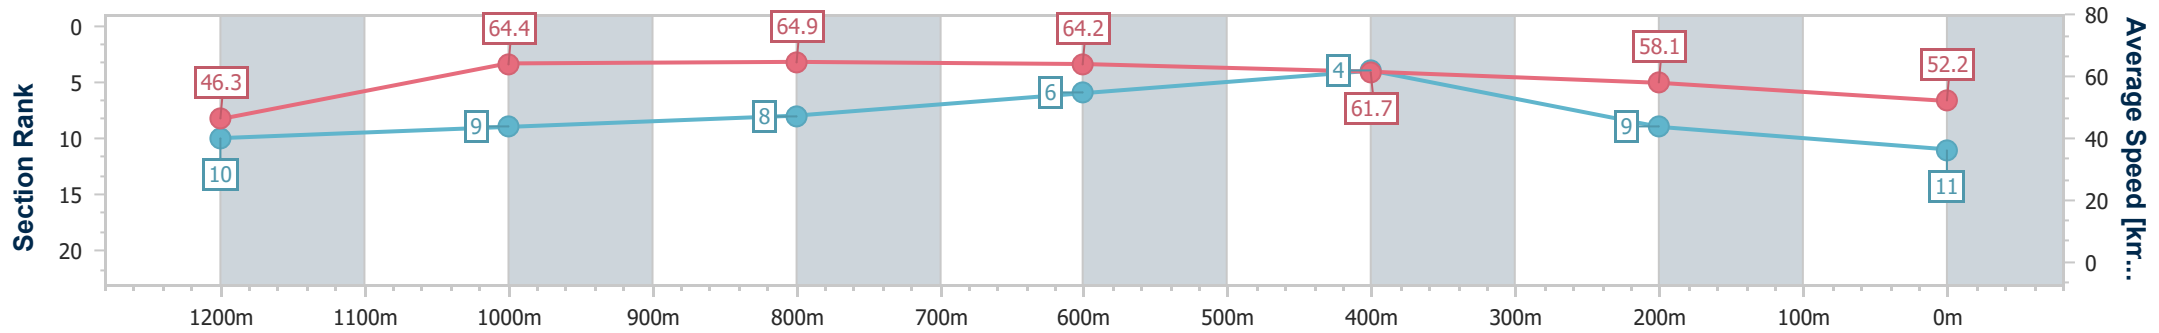

Ipswich QLD Professional

Race 6: GREAT NORTHERN Maiden Handicap - 1350m

02 March 2023 - 16:18

Track Rating: Soft 5, Weather: Showers, Rail Position: +6m Entire

Section	Overall	1200m	1000m	800m	600m	400m	200m
Section Times	1:23.19 [11] (0:11.69)	1:11.50 [10] (0:11.20)	1:00.30 [9] (0:11.09)	0:49.21 [8] (0:11.23)	0:37.98 [6] (0:11.72)	0:26.26 [4] (0:12.48)	0:13.78 [9] (0:13.78)
Average Speed [km/h]	46.3	64.4	64.9	64.2	61.7	58.1	52.2
Top Speed [km/h]	63.2	65.4	65.6	65.2	62.9	60.0	56.0
Avg. Dist. to Rail [m]	6.3	1.8	0.4	0.1	1.1	1.8	2.2
Avg. Stride Freq. [Hz]	2.3	2.4	2.4	2.4	2.4	2.3	2.2
Avg. Stride Length [m]	5.7	7.4	7.5	7.4	7.3	7.0	6.5