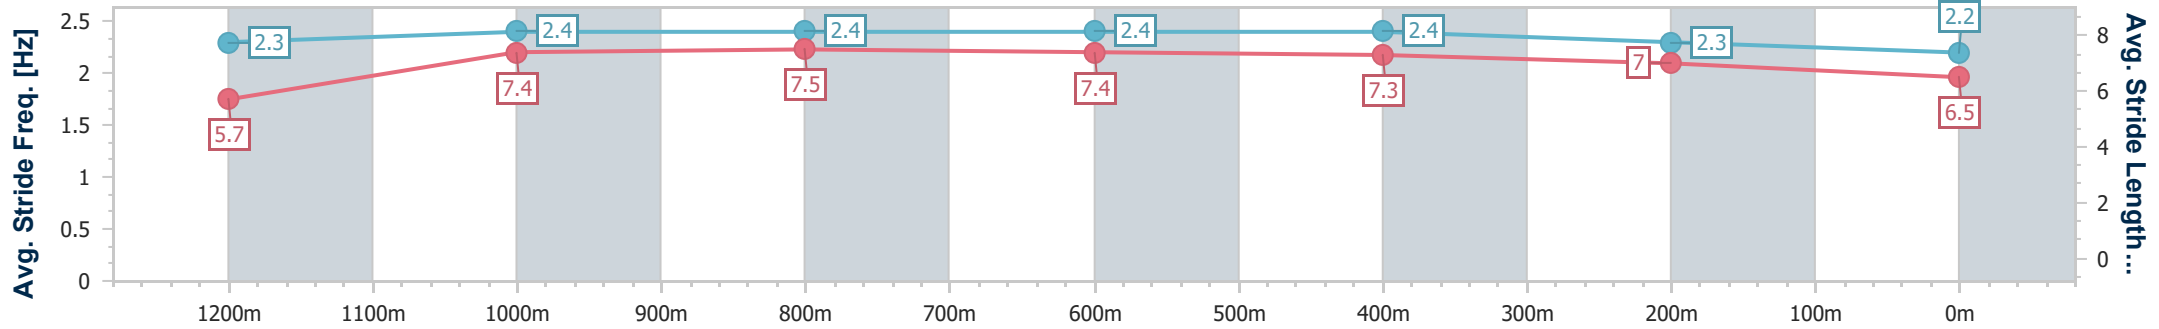

Ipswich QLD Professional

Race 6: GREAT NORTHERN Maiden Handicap - 1350m

02 March 2023 - 16:18

Track Rating: Soft 5, Weather: Showers, Rail Position: +6m Entire

Section	Overall	1200m	1000m	800m	600m	400m	200m
Section Times	1:23.19 [11] (0:11.69)	1:11.50 [10] (0:11.20)	1:00.30 [9] (0:11.09)	0:49.21 [8] (0:11.23)	0:37.98 [6] (0:11.72)	0:26.26 [4] (0:12.48)	0:13.78 [9] (0:13.78)
Average Speed [km/h]	46.3	64.4	64.9	64.2	61.7	58.1	52.2
Top Speed [km/h]	63.2	65.4	65.6	65.2	62.9	60.0	56.0
Avg. Dist. to Rail [m]	6.3	1.8	0.4	0.1	1.1	1.8	2.2
Avg. Stride Freq. [Hz]	2.3	2.4	2.4	2.4	2.4	2.3	2.2
Avg. Stride Length [m]	5.7	7.4	7.5	7.4	7.3	7.0	6.5

- [] Ranking at each section and finish
- .-.- No data available at this section
- NA No data available

Horse/Jockey Name	Gutho
Final Rank	12
Fastest Section Time (Section)	0:11.03 (1000m)
Top Speed [km/h] (Section)	66.2 (1000m)
Race State	Finished