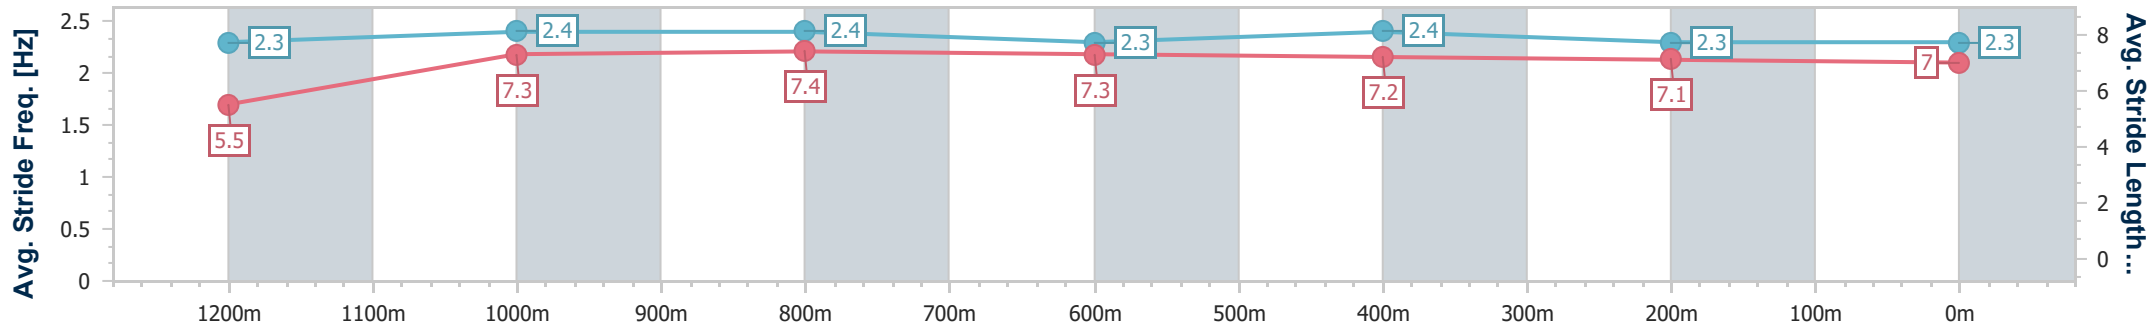

- [] Ranking at each section and finish
- .-.- No data available at this section
- NA No data available

Horse/Jockey Name	Sea Shell Fly
Final Rank	5
Fastest Section Time (Section)	0:11.22 (1200m)
Top Speed [km/h] (Section)	65.2 (1200m)
Race State	Finished

Ipswich QLD Professional

Race 6: GREAT NORTHERN Maiden Handicap - 1350m

02 March 2023 - 16:18

Track Rating: Soft 5, Weather: Showers, Rail Position: +6m Entire

Section	Overall	1200m	1000m	800m	600m	400m	200m
Section Times	1:22.16 [5] (0:11.57)	1:10.59 [8] (0:11.22)	0:59.37 [8] (0:11.27)	0:48.10 [9] (0:11.59)	0:36.51 [9] (0:11.96)	0:24.55 [10] (0:12.21)	0:12.34 [10] (0:12.34)
Average Speed [km/h]	46.8	64.0	63.4	61.6	60.6	59.4	58.4
Top Speed [km/h]	62.8	65.2	64.6	63.3	61.5	61.4	60.1
Avg. Dist. to Rail [m]	4.7	1.3	3.9	2.0	1.1	3.0	3.9
Avg. Stride Freq. [Hz]	2.3	2.4	2.4	2.3	2.4	2.3	2.3
Avg. Stride Length [m]	5.5	7.3	7.4	7.3	7.2	7.1	7.0