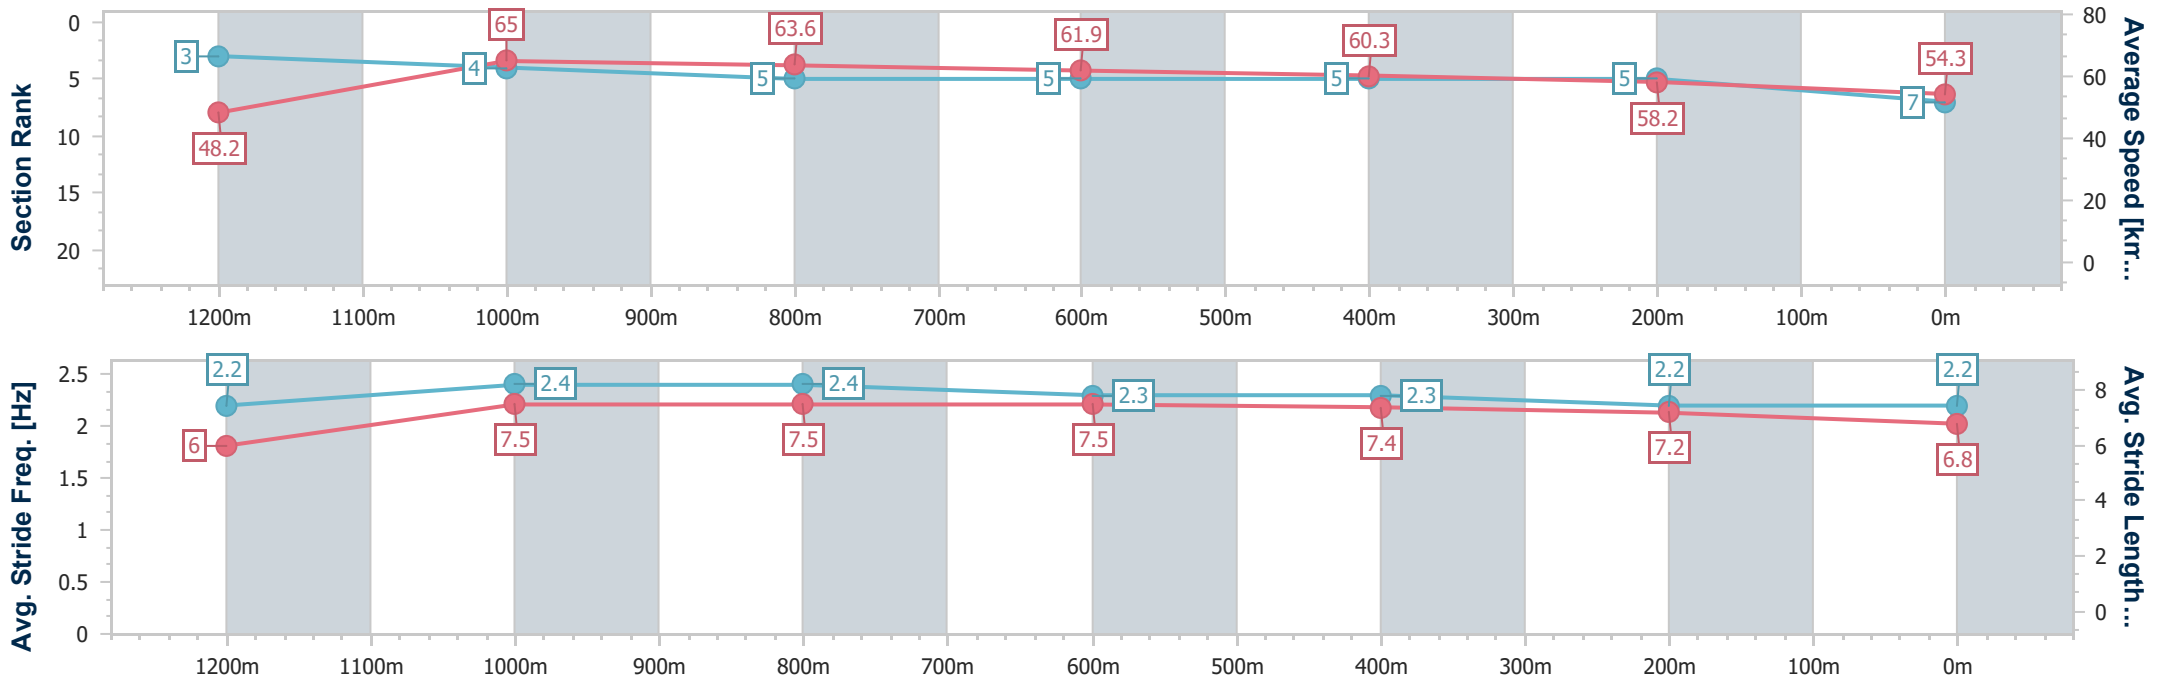

Ipswich QLD Professional

Race 6: GREAT NORTHERN Maiden Handicap - 1350m

02 March 2023 - 16:18

Track Rating: Soft 5, Weather: Showers, Rail Position: +6m Entire

Section	Overall	1200m	1000m	800m	600m	400m	200m
Section Times	1:22.52 [7] (0:11.21)	1:11.31 [3] (0:11.06)	1:00.25 [4] (0:11.24)	0:49.01 [5] (0:11.56)	0:37.45 [5] (0:11.87)	0:25.58 [5] (0:12.33)	0:13.25 [5] (0:13.25)
Average Speed [km/h]	48.2	65.0	63.6	61.9	60.3	58.2	54.3
Top Speed [km/h]	63.9	66.8	65.1	62.4	61.0	59.8	55.5
Avg. Dist. to Rail [m]	1.7	1.5	2.1	2.0	1.1	0.8	0.7
Avg. Stride Freq. [Hz]	2.2	2.4	2.4	2.3	2.3	2.2	2.2
Avg. Stride Length [m]	6.0	7.5	7.5	7.5	7.4	7.2	6.8