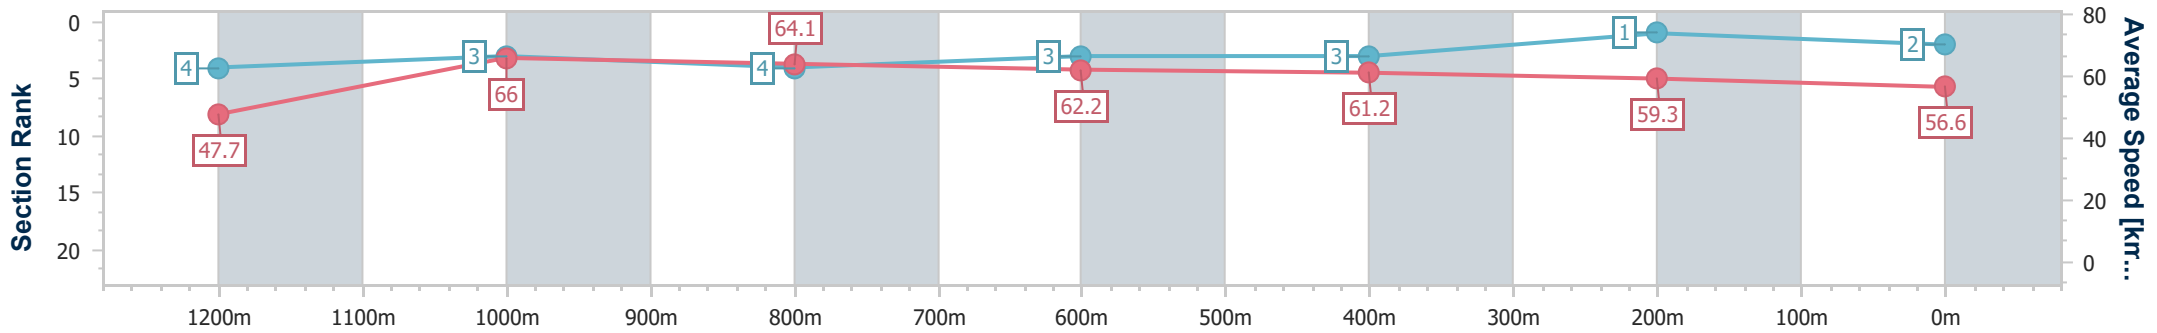

Ipswich QLD Professional

Race 6: GREAT NORTHERN Maiden Handicap - 1350m

02 March 2023 - 16:18

Track Rating: Soft 5, Weather: Showers, Rail Position: +6m Entire

Section	Overall	1200m	1000m	800m	600m	400m	200m
Section Times	1:21.76 [2] (0:11.29)	1:10.47 [4] (0:10.96)	0:59.51 [3] (0:11.23)	0:48.28 [4] (0:11.57)	0:36.71 [3] (0:11.83)	0:24.88 [3] (0:12.16)	0:12.72 [1] (0:12.72)
Average Speed [km/h]	47.7	66.0	64.1	62.2	61.2	59.3	56.6
Top Speed [km/h]	64.4	66.9	65.2	62.9	61.8	60.2	58.1
Avg. Dist. to Rail [m]	8.3	2.4	0.2	0.1	0.8	0.6	1.3
Avg. Stride Freq. [Hz]	2.3	2.4	2.3	2.3	2.3	2.3	2.3
Avg. Stride Length [m]	5.8	7.7	7.6	7.5	7.3	7.0	6.6