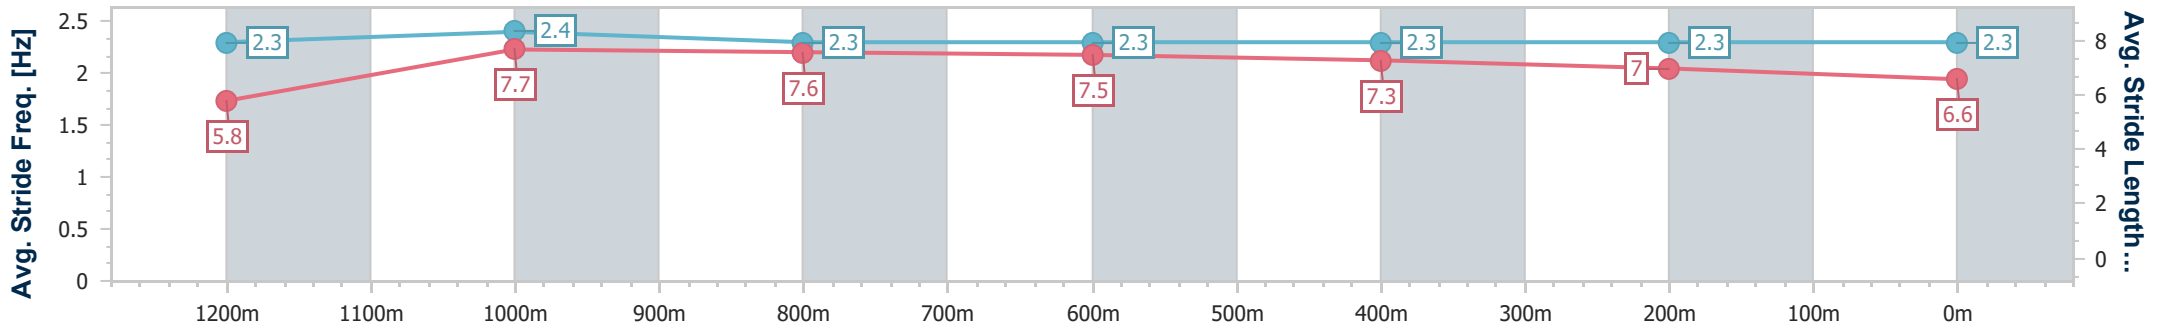

Ipswich QLD Professional

Race 6: GREAT NORTHERN Maiden Handicap - 1350m

02 March 2023 - 16:18

Track Rating: Soft 5, Weather: Showers, Rail Position: +6m Entire

Section	Overall	1200m	1000m	800m	600m	400m	200m
Section Times	1:21.76 [2] (0:11.29)	1:10.47 [4] (0:10.96)	0:59.51 [3] (0:11.23)	0:48.28 [4] (0:11.57)	0:36.71 [3] (0:11.83)	0:24.88 [3] (0:12.16)	0:12.72 [1] (0:12.72)
Average Speed [km/h]	47.7	66.0	64.1	62.2	61.2	59.3	56.6
Top Speed [km/h]	64.4	66.9	65.2	62.9	61.8	60.2	58.1
Avg. Dist. to Rail [m]	8.3	2.4	0.2	0.1	0.8	0.6	1.3
Avg. Stride Freq. [Hz]	2.3	2.4	2.3	2.3	2.3	2.3	2.3
Avg. Stride Length [m]	5.8	7.7	7.6	7.5	7.3	7.0	6.6