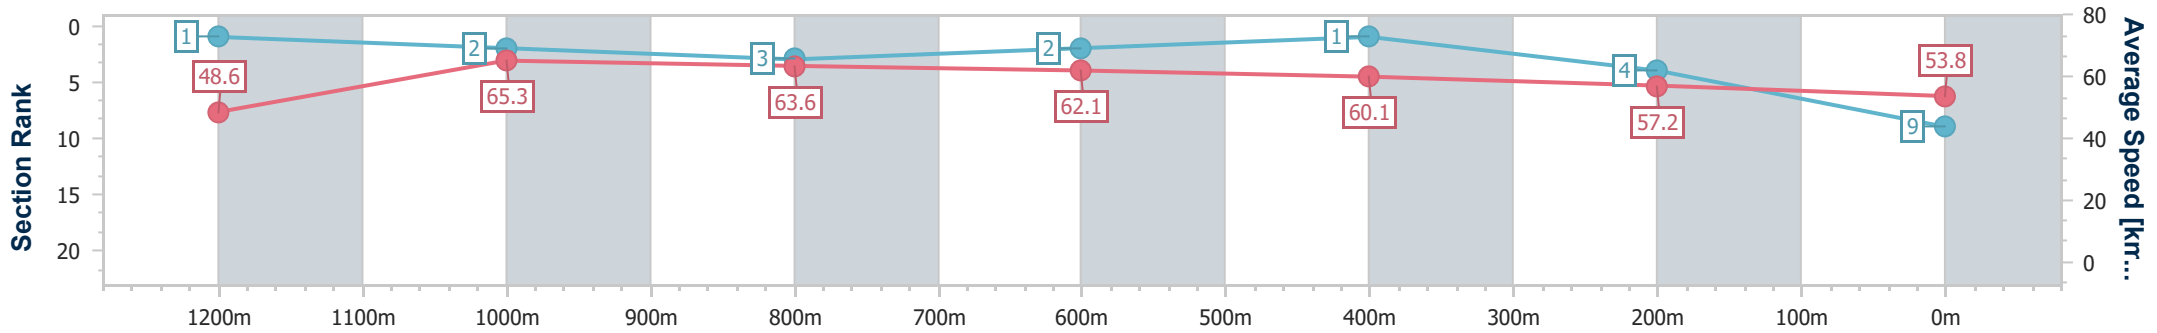

Ipswich QLD Professional

Race 6: GREAT NORTHERN Maiden Handicap - 1350m

02 March 2023 - 16:18

Track Rating: Soft 5, Weather: Showers, Rail Position: +6m Entire

Section	Overall	1200m	1000m	800m	600m	400m	200m
Section Times	1:22.66 [9] (0:11.13)	1:11.53 [1] (0:11.00)	1:00.53 [2] (0:11.25)	0:49.28 [3] (0:11.46)	0:37.82 [2] (0:11.93)	0:25.89 [1] (0:12.51)	0:13.38 [4] (0:13.38)
Average Speed [km/h]	48.6	65.3	63.6	62.1	60.1	57.2	53.8
Top Speed [km/h]	65.2	65.8	65.8	63.4	60.9	58.5	56.0
Avg. Dist. to Rail [m]	4.2	1.2	2.5	2.6	1.5	1.5	1.8
Avg. Stride Freq. [Hz]	2.3	2.4	2.4	2.3	2.3	2.3	2.2
Avg. Stride Length [m]	5.9	7.5	7.5	7.4	7.2	6.9	6.7

- [] Ranking at each section and finish
- .-.- No data available at this section
- NA No data available

Horse/Jockey Name	Tiger For Life
Final Rank	10
Fastest Section Time (Section)	0:11.19 (1200m)
Top Speed [km/h] (Section)	65.5 (1200m)
Race State	Finished