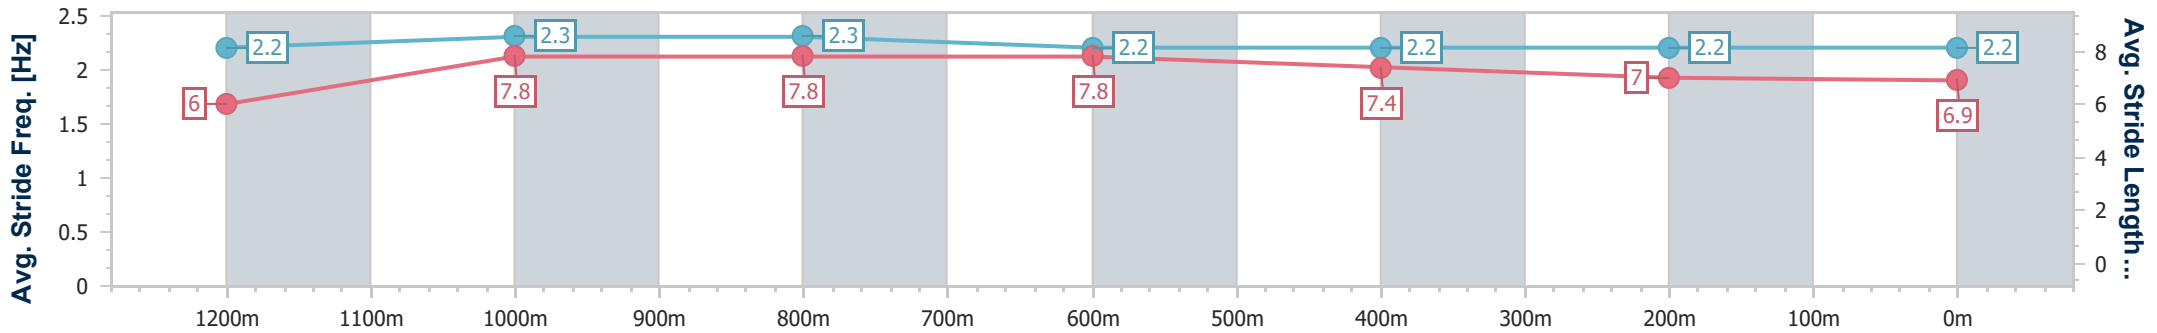

Ipswich QLD Professional

Race 6: GREAT NORTHERN Maiden Handicap - 1350m

02 March 2023 - 16:18

Track Rating: Soft 5, Weather: Showers, Rail Position: +6m Entire

Section	Overall	1200m	1000m	800m	600m	400m	200m
Section Times	1:22.11 [4] (0:11.20)	1:10.91 [2] (0:10.89)	1:00.02 [1] (0:11.24)	0:48.78 [1] (0:11.47)	0:37.31 [1] (0:11.97)	0:25.34 [2] (0:12.39)	0:12.95 [3] (0:12.95)
Average Speed [km/h]	48.3	66.0	64.0	62.4	60.0	58.0	55.6
Top Speed [km/h]	66.7	66.9	65.7	63.4	61.1	59.3	57.1
Avg. Dist. to Rail [m]	6.7	1.0	1.2	1.3	0.6	0.6	0.8
Avg. Stride Freq. [Hz]	2.2	2.3	2.3	2.2	2.2	2.2	2.2
Avg. Stride Length [m]	6.0	7.8	7.8	7.8	7.4	7.0	6.9

- [] Ranking at each section and finish
- .-.- No data available at this section
- NA No data available

Horse/Jockey Name	Sea Shell Fly
Final Rank	5
Fastest Section Time (Section)	0:11.22 (1200m)
Top Speed [km/h] (Section)	65.2 (1200m)
Race State	Finished