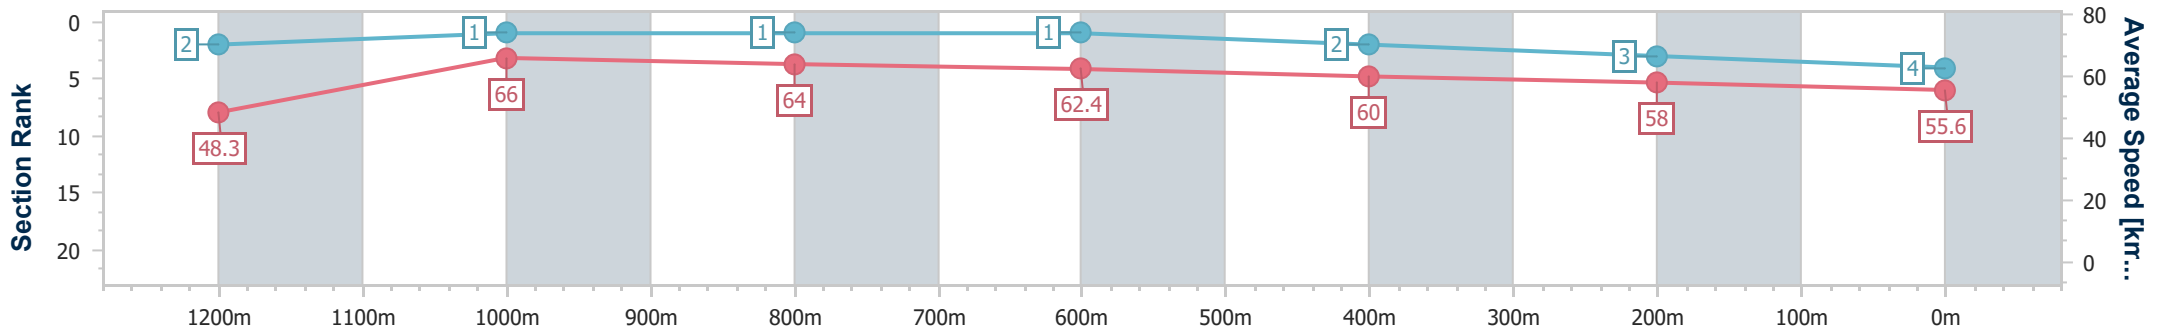

Ipswich QLD Professional

Race 6: GREAT NORTHERN Maiden Handicap - 1350m

02 March 2023 - 16:18

Track Rating: Soft 5, Weather: Showers, Rail Position: +6m Entire

Section	Overall	1200m	1000m	800m	600m	400m	200m
Section Times	1:22.11 [4] (0:11.20)	1:10.91 [2] (0:10.89)	1:00.02 [1] (0:11.24)	0:48.78 [1] (0:11.47)	0:37.31 [1] (0:11.97)	0:25.34 [2] (0:12.39)	0:12.95 [3] (0:12.95)
Average Speed [km/h]	48.3	66.0	64.0	62.4	60.0	58.0	55.6
Top Speed [km/h]	66.7	66.9	65.7	63.4	61.1	59.3	57.1
Avg. Dist. to Rail [m]	6.7	1.0	1.2	1.3	0.6	0.6	0.8
Avg. Stride Freq. [Hz]	2.2	2.3	2.3	2.2	2.2	2.2	2.2
Avg. Stride Length [m]	6.0	7.8	7.8	7.8	7.4	7.0	6.9

- [] Ranking at each section and finish
- .-.- No data available at this section
- NA No data available

Horse/Jockey Name	Sea Shell Fly
Final Rank	5
Fastest Section Time (Section)	0:11.22 (1200m)
Top Speed [km/h] (Section)	65.2 (1200m)
Race State	Finished