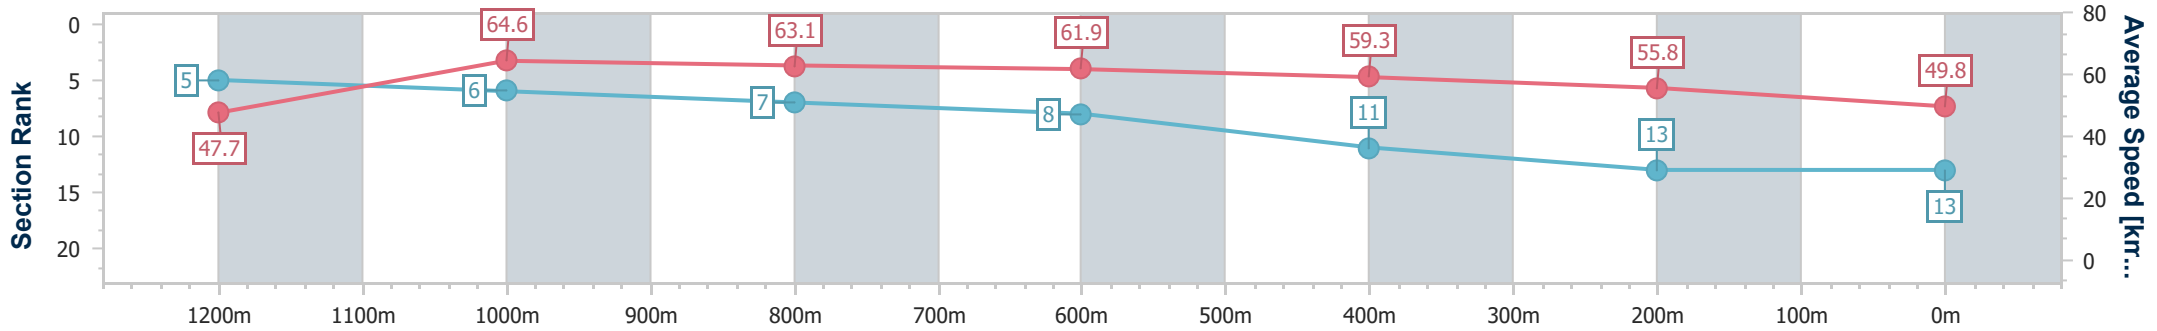

- [] Ranking at each section and finish
- .-.- No data available at this section
- NA No data available

Horse/Jockey Name	Oakfield Feather
Final Rank	13
Fastest Section Time (Section)	0:11.15 (1200m)
Top Speed [km/h] (Section)	65.9 (1200m)
Race State	Finished

Ipswich QLD Professional

Race 6: GREAT NORTHERN Maiden Handicap - 1350m

02 March 2023 - 16:18

Track Rating: Soft 5, Weather: Showers, Rail Position: +6m Entire

Section	Overall	1200m	1000m	800m	600m	400m	200m
Section Times	1:25.02 [13] (0:11.33)	1:13.69 [5] (0:11.15)	1:02.54 [6] (0:11.38)	0:51.16 [7] (0:11.58)	0:39.58 [8] (0:12.17)	0:27.41 [11] (0:12.94)	0:14.47 [13] (0:14.47)
Average Speed [km/h]	47.7	64.6	63.1	61.9	59.3	55.8	49.8
Top Speed [km/h]	65.2	65.9	64.4	63.3	60.7	57.6	53.9
Avg. Dist. to Rail [m]	4.2	1.0	1.0	1.2	0.4	1.3	2.5
Avg. Stride Freq. [Hz]	2.3	2.4	2.4	2.4	2.4	2.3	2.2
Avg. Stride Length [m]	5.8	7.3	7.4	7.3	7.0	6.7	6.3

- [] Ranking at each section and finish
- .-.- No data available at this section
- NA No data available