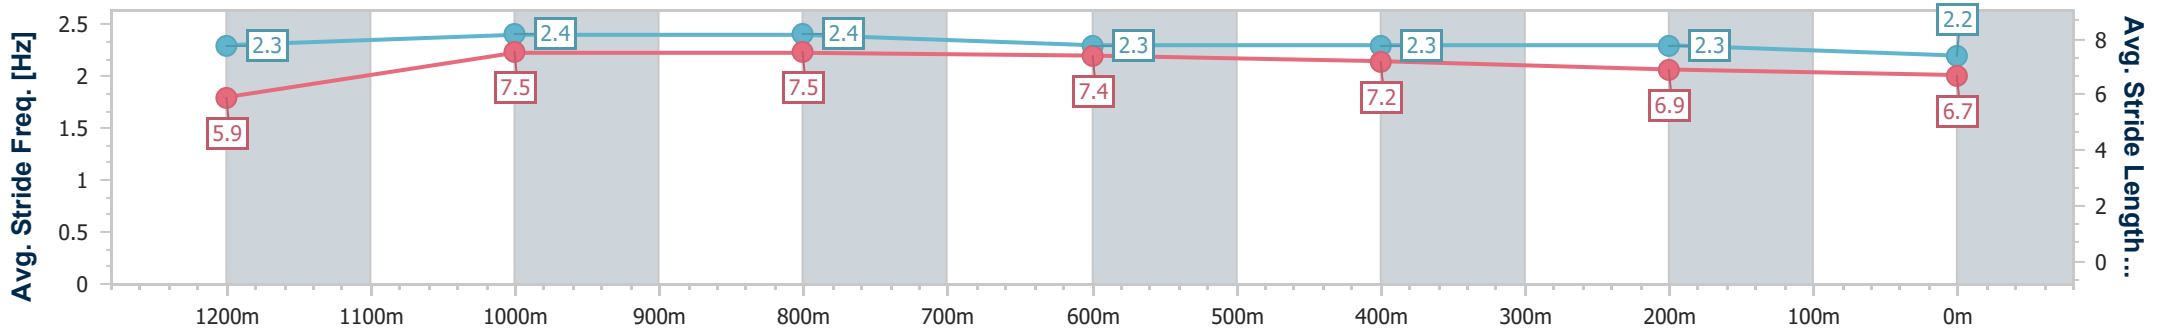

Ipswich QLD Professional

Race 6: GREAT NORTHERN Maiden Handicap - 1350m

02 March 2023 - 16:18

Track Rating: Soft 5, Weather: Showers, Rail Position: +6m Entire

Section	Overall	1200m	1000m	800m	600m	400m	200m
Section Times	1:22.66 [9] (0:11.13)	1:11.53 [1] (0:11.00)	1:00.53 [2] (0:11.25)	0:49.28 [3] (0:11.46)	0:37.82 [2] (0:11.93)	0:25.89 [1] (0:12.51)	0:13.38 [4] (0:13.38)
Average Speed [km/h]	48.6	65.3	63.6	62.1	60.1	57.2	53.8
Top Speed [km/h]	65.2	65.8	65.8	63.4	60.9	58.5	56.0
Avg. Dist. to Rail [m]	4.2	1.2	2.5	2.6	1.5	1.5	1.8
Avg. Stride Freq. [Hz]	2.3	2.4	2.4	2.3	2.3	2.3	2.2
Avg. Stride Length [m]	5.9	7.5	7.5	7.4	7.2	6.9	6.7

- [] Ranking at each section and finish
- .-.- No data available at this section
- NA No data available

Horse/Jockey Name	Tiger For Life
Final Rank	10
Fastest Section Time (Section)	0:11.19 (1200m)
Top Speed [km/h] (Section)	65.5 (1200m)
Race State	Finished