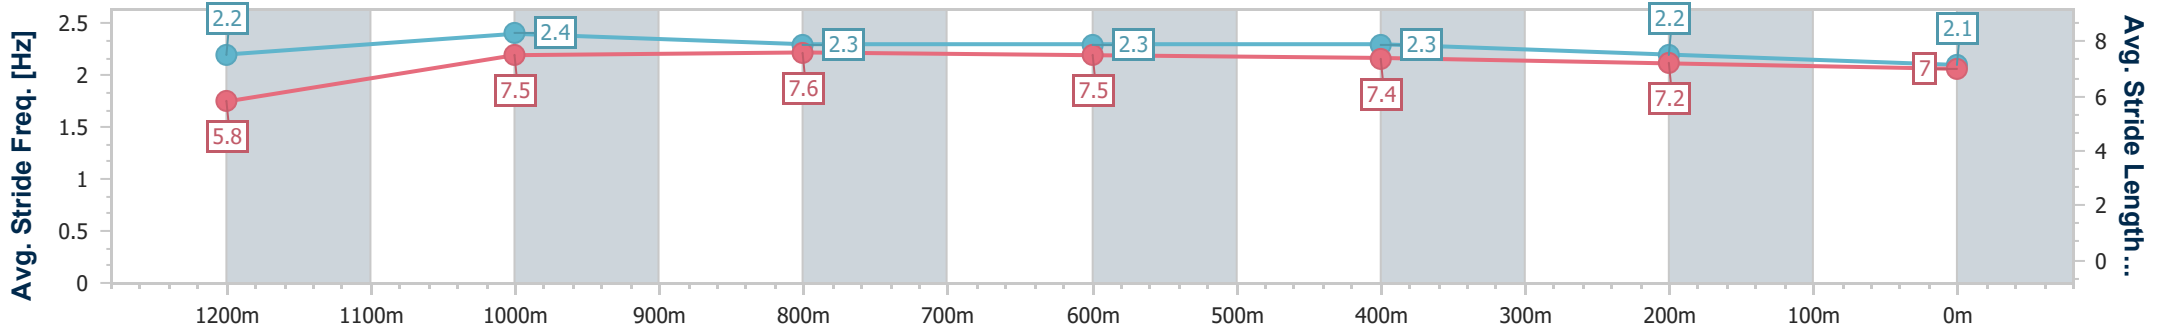

- [] Ranking at each section and finish
- .-.- No data available at this section
- NA No data available

Horse/Jockey Name	Tiger For Life
Final Rank	10
Fastest Section Time (Section)	0:11.19 (1200m)
Top Speed [km/h] (Section)	65.5 (1200m)
Race State	Finished

Ipswich QLD Professional

Race 6: GREAT NORTHERN Maiden Handicap - 1350m

02 March 2023 - 16:18

Track Rating: Soft 5, Weather: Showers, Rail Position: +6m Entire

Section	Overall	1200m	1000m	800m	600m	400m	200m
Section Times	1:22.86 [10] (0:11.52)	1:11.34 [7] (0:11.19)	1:00.15 [7] (0:11.20)	0:48.95 [6] (0:11.61)	0:37.34 [7] (0:11.79)	0:25.55 [7] (0:12.26)	0:13.29 [7] (0:13.29)
Average Speed [km/h]	46.9	64.0	63.9	61.3	60.9	58.5	54.1
Top Speed [km/h]	62.8	65.5	65.0	62.7	61.6	60.6	56.4
Avg. Dist. to Rail [m]	1.1	2.3	3.0	2.7	1.4	0.8	0.8
Avg. Stride Freq. [Hz]	2.2	2.4	2.3	2.3	2.3	2.2	2.1
Avg. Stride Length [m]	5.8	7.5	7.6	7.5	7.4	7.2	7.0