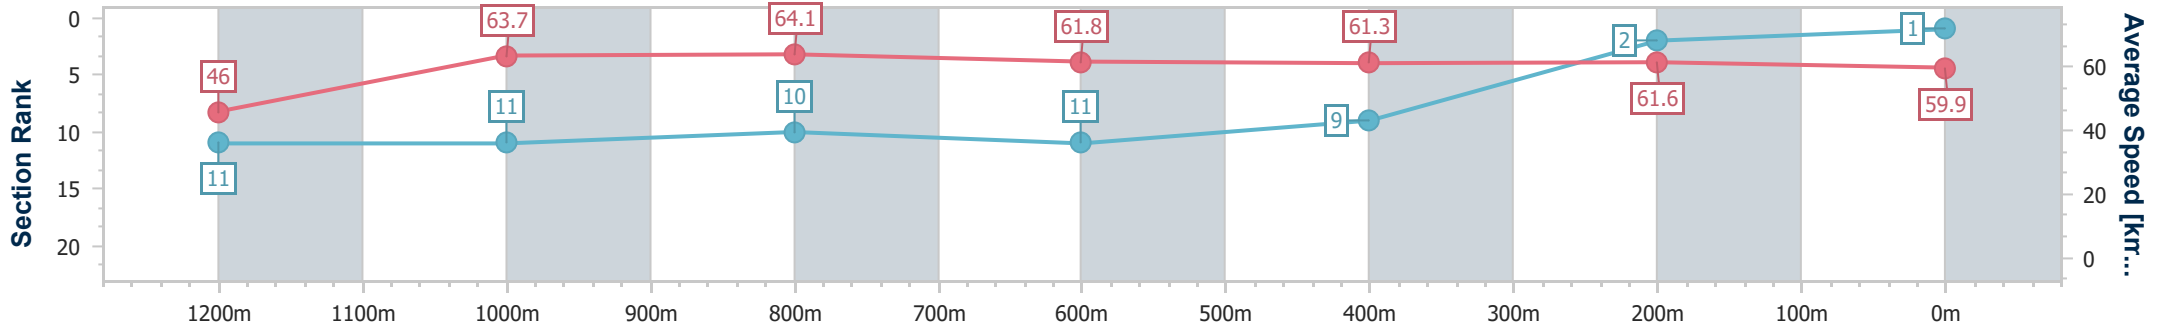

Ipswich QLD Professional

Race 6: GREAT NORTHERN Maiden Handicap - 1350m

02 March 2023 - 16:18

Track Rating: Soft 5, Weather: Showers, Rail Position: +6m Entire

Section	Overall	1200m	1000m	800m	600m	400m	200m
Section Times	1:21.16 [1] (0:11.73)	1:09.43 [11] (0:11.27)	0:58.16 [11] (0:11.18)	0:46.98 [10] (0:11.54)	0:35.44 [11] (0:11.70)	0:23.74 [9] (0:11.71)	0:12.03 [2] (0:12.03)
Average Speed [km/h]	46.0	63.7	64.1	61.8	61.3	61.6	59.9
Top Speed [km/h]	62.2	64.7	64.7	63.8	62.3	62.6	62.3
Avg. Dist. to Rail [m]	1.8	1.7	2.4	2.2	1.4	1.9	2.1
Avg. Stride Freq. [Hz]	2.2	2.3	2.3	2.3	2.3	2.3	2.3
Avg. Stride Length [m]	5.7	7.5	7.7	7.5	7.4	7.4	7.1