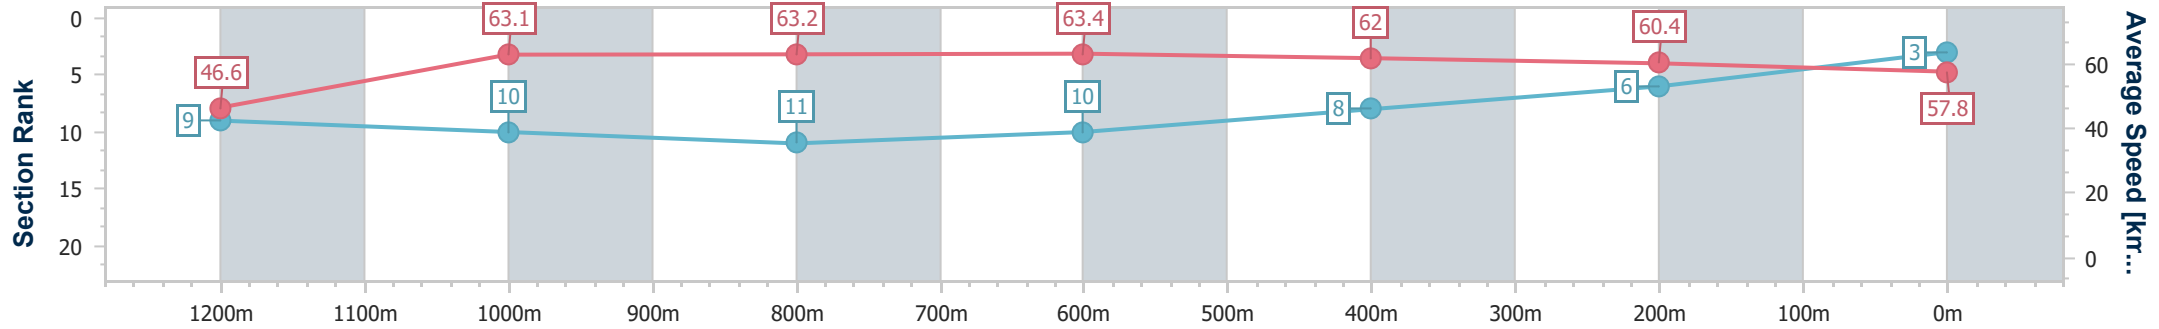

Ipswich QLD Professional

Race 6: GREAT NORTHERN Maiden Handicap - 1350m

02 March 2023 - 16:18

Track Rating: Soft 5, Weather: Showers, Rail Position: +6m Entire

Section	Overall	1200m	1000m	800m	600m	400m	200m
Section Times	1:21.81 [3] (0:11.59)	1:10.22 [9] (0:11.40)	0:58.82 [10] (0:11.37)	0:47.45 [11] (0:11.35)	0:36.10 [10] (0:11.63)	0:24.47 [8] (0:12.01)	0:12.46 [6] (0:12.46)
Average Speed [km/h]	46.6	63.1	63.2	63.4	62.0	60.4	57.8
Top Speed [km/h]	61.5	64.4	63.8	64.0	63.4	60.9	60.1
Avg. Dist. to Rail [m]	2.8	0.7	0.9	0.4	0.6	2.7	4.1
Avg. Stride Freq. [Hz]	2.2	2.3	2.3	2.3	2.3	2.3	2.3
Avg. Stride Length [m]	5.8	7.7	7.7	7.7	7.5	7.1	6.9