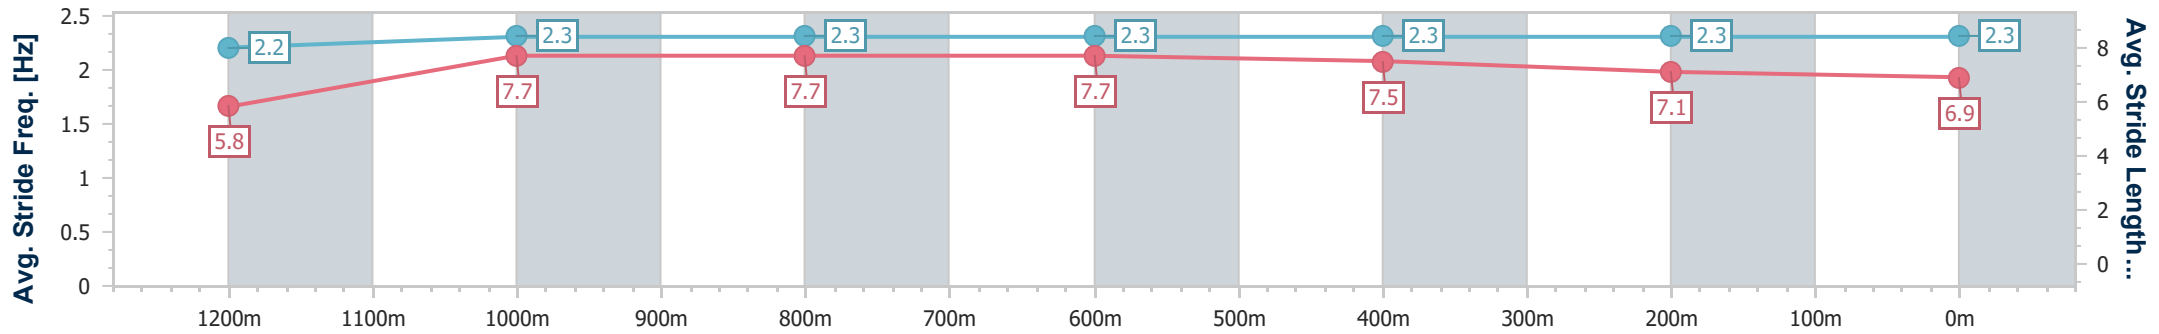

Ipswich QLD Professional

Race 6: GREAT NORTHERN Maiden Handicap - 1350m

02 March 2023 - 16:18

Track Rating: Soft 5, Weather: Showers, Rail Position: +6m Entire

Section	Overall	1200m	1000m	800m	600m	400m	200m
Section Times	1:21.81 [3] (0:11.59)	1:10.22 [9] (0:11.40)	0:58.82 [10] (0:11.37)	0:47.45 [11] (0:11.35)	0:36.10 [10] (0:11.63)	0:24.47 [8] (0:12.01)	0:12.46 [6] (0:12.46)
Average Speed [km/h]	46.6	63.1	63.2	63.4	62.0	60.4	57.8
Top Speed [km/h]	61.5	64.4	63.8	64.0	63.4	60.9	60.1
Avg. Dist. to Rail [m]	2.8	0.7	0.9	0.4	0.6	2.7	4.1
Avg. Stride Freq. [Hz]	2.2	2.3	2.3	2.3	2.3	2.3	2.3
Avg. Stride Length [m]	5.8	7.7	7.7	7.7	7.5	7.1	6.9