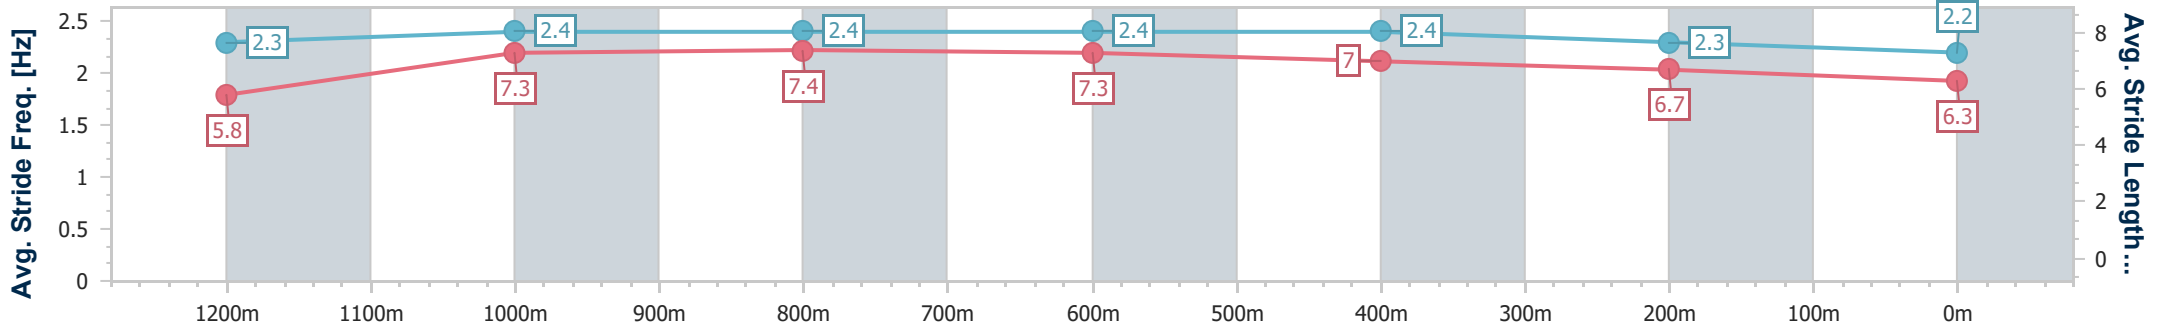

- [] Ranking at each section and finish
- .-.- No data available at this section
- NA No data available

Horse/Jockey Name	Oakfield Feather
Final Rank	13
Fastest Section Time (Section)	0:11.15 (1200m)
Top Speed [km/h] (Section)	65.9 (1200m)
Race State	Finished

Ipswich QLD Professional

Race 6: GREAT NORTHERN Maiden Handicap - 1350m

02 March 2023 - 16:18

Track Rating: Soft 5, Weather: Showers, Rail Position: +6m Entire

Section	Overall	1200m	1000m	800m	600m	400m	200m
Section Times	1:25.02 [13] (0:11.33)	1:13.69 [5] (0:11.15)	1:02.54 [6] (0:11.38)	0:51.16 [7] (0:11.58)	0:39.58 [8] (0:12.17)	0:27.41 [11] (0:12.94)	0:14.47 [13] (0:14.47)
Average Speed [km/h]	47.7	64.6	63.1	61.9	59.3	55.8	49.8
Top Speed [km/h]	65.2	65.9	64.4	63.3	60.7	57.6	53.9
Avg. Dist. to Rail [m]	4.2	1.0	1.0	1.2	0.4	1.3	2.5
Avg. Stride Freq. [Hz]	2.3	2.4	2.4	2.4	2.4	2.3	2.2
Avg. Stride Length [m]	5.8	7.3	7.4	7.3	7.0	6.7	6.3

- [] Ranking at each section and finish
- .-.- No data available at this section
- NA No data available