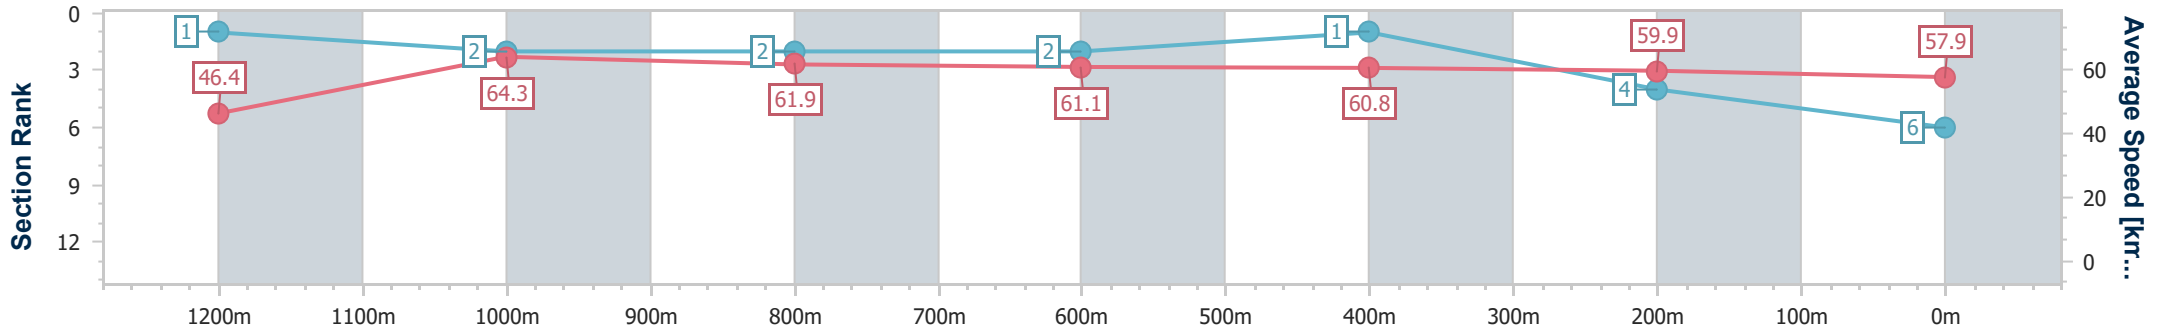

Horse/Jockey Name	Tomboy's Spirit
Final Rank	6
Fastest Section Time (Section)	0:11.20 (1200m)
Top Speed [km/h] (Section)	64.8 (1200m)
Race State	Finished

Ipswich QLD Professional
Race 7: SCHWEPPES Fillies and Mares Class 1 Handicap - 1350m

02 March 2023 - 16:53

Track Rating: Soft 5, Weather: Showers, Rail Position: +6m Entire

Section	Overall	1200m	1000m	800m	600m	400m	200m
Section Times	1:22.31 [6] (0:11.64)	1:10.67 [1] (0:11.20)	0:59.47 [2] (0:11.53)	0:47.94 [2] (0:11.61)	0:36.33 [2] (0:11.80)	0:24.53 [1] (0:12.07)	0:12.46 [4] (0:12.46)
Average Speed [km/h]	46.4	64.3	61.9	61.1	60.8	59.9	57.9
Top Speed [km/h]	63.4	64.8	63.8	61.9	61.3	60.6	58.9
Avg. Dist. to Rail [m]	3.2	1.1	3.3	3.6	1.3	2.4	4.2
Avg. Stride Freq. [Hz]	2.2	2.3	2.2	2.2	2.2	2.2	2.1
Avg. Stride Length [m]	5.8	7.8	7.8	7.8	7.7	7.5	7.5

- [ ] Ranking at each section and finish
- -.-.- No data available at this section
- NA No data available