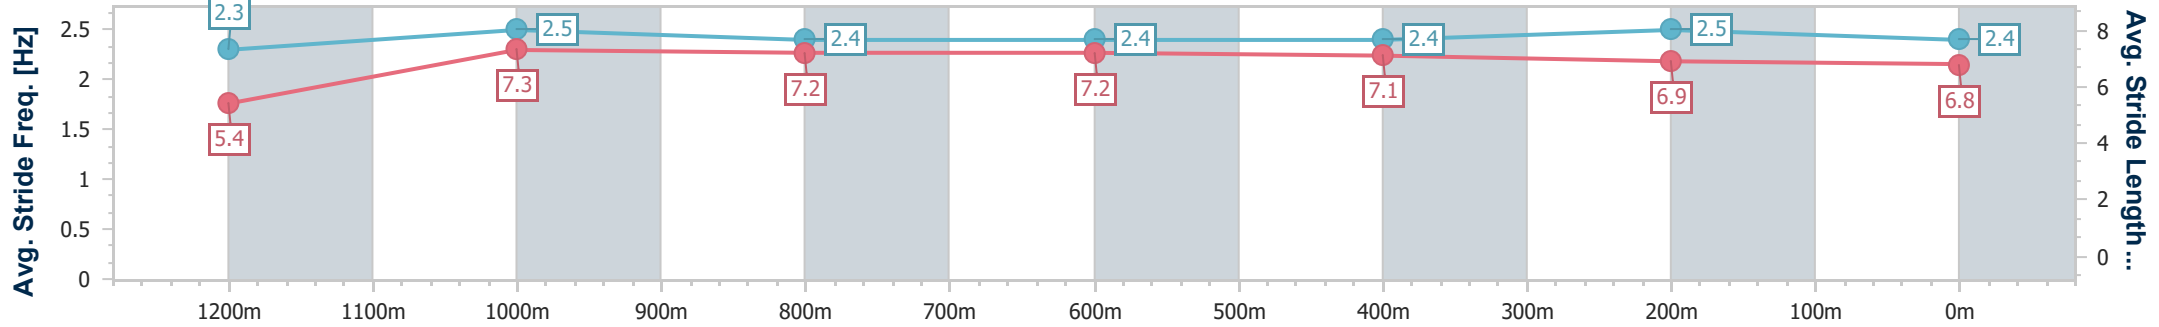

Horse/Jockey Name	Mexican Star
Final Rank	2
Fastest Section Time (Section)	0:11.00 (1200m)
Top Speed [km/h] (Section)	66.1 (1200m)
Race State	Finished

Ipswich QLD Professional
Race 7: SCHWEPPES Fillies and Mares Class 1 Handicap - 1350m

02 March 2023 - 16:53

Track Rating: Soft 5, Weather: Showers, Rail Position: +6m Entire

Section	Overall	1200m	1000m	800m	600m	400m	200m
Section Times	1:21.93 [2] (0:12.49)	1:09.44 [10] (0:11.00)	0:58.44 [8] (0:11.37)	0:47.07 [7] (0:11.52)	0:35.55 [6] (0:11.80)	0:23.75 [7] (0:11.76)	0:11.99 [5] (0:11.99)
Average Speed [km/h]	43.2	64.8	62.3	61.2	60.8	61.6	60.1
Top Speed [km/h]	65.2	66.1	63.5	62.8	61.6	62.4	61.9
Avg. Dist. to Rail [m]	5.6	4.7	6.8	5.1	1.3	3.5	8.2
Avg. Stride Freq. [Hz]	2.3	2.5	2.4	2.4	2.4	2.5	2.4
Avg. Stride Length [m]	5.4	7.3	7.2	7.2	7.1	6.9	6.8

- [ ] Ranking at each section and finish
- -.-.- No data available at this section
- NA No data available