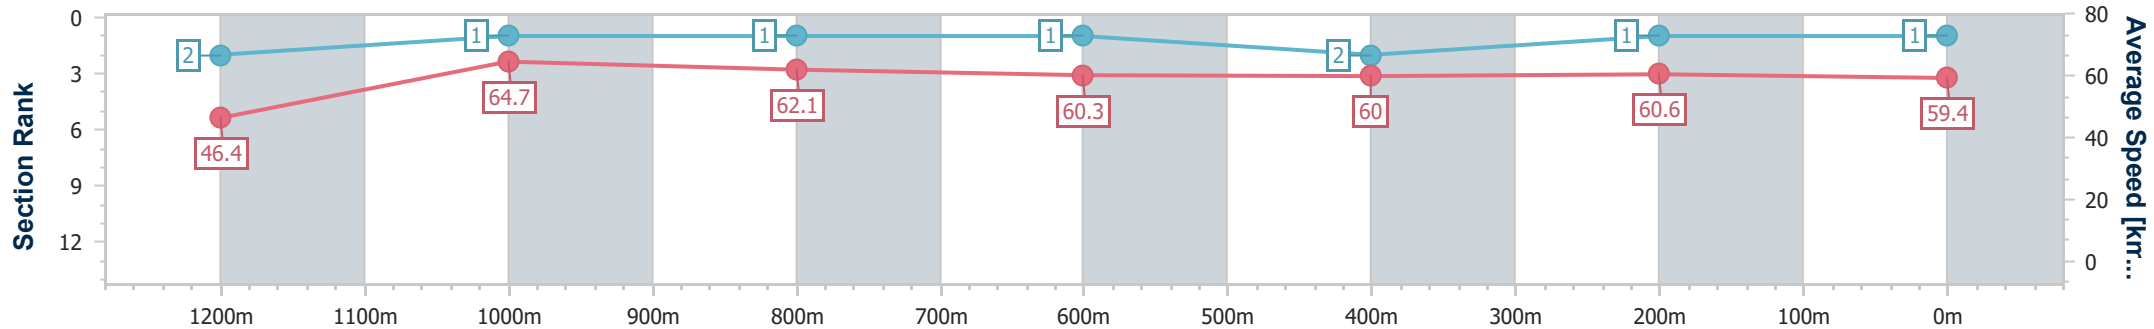

Horse/Jockey Name	Lady Wardell
Final Rank	1
Fastest Section Time (Section)	0:11.04 (1200m)
Top Speed [km/h] (Section)	66.1 (1200m)
Race State	Finished

Ipswich QLD Professional
Race 7: SCHWEPPES Fillies and Mares Class 1 Handicap - 1350m

02 March 2023 - 16:53

Track Rating: Soft 5, Weather: Showers, Rail Position: +6m Entire

Section	Overall	1200m	1000m	800m	600m	400m	200m
Section Times	1:21.76 [1] (0:11.68)	1:10.08 [2] (0:11.04)	0:59.04 [1] (0:11.46)	0:47.58 [1] (0:11.74)	0:35.84 [1] (0:11.89)	0:23.95 [2] (0:11.83)	0:12.12 [1] (0:12.12)
Average Speed [km/h]	46.4	64.7	62.1	60.3	60.0	60.6	59.4
Top Speed [km/h]	64.4	66.1	63.7	61.1	60.5	62.1	61.4
Avg. Dist. to Rail [m]	1.4	2.9	5.2	4.2	2.2	1.0	2.7
Avg. Stride Freq. [Hz]	2.2	2.4	2.3	2.3	2.3	2.3	2.3
Avg. Stride Length [m]	5.9	7.6	7.5	7.3	7.4	7.3	7.1

- [ ] Ranking at each section and finish
- -.-.- No data available at this section
- NA No data available