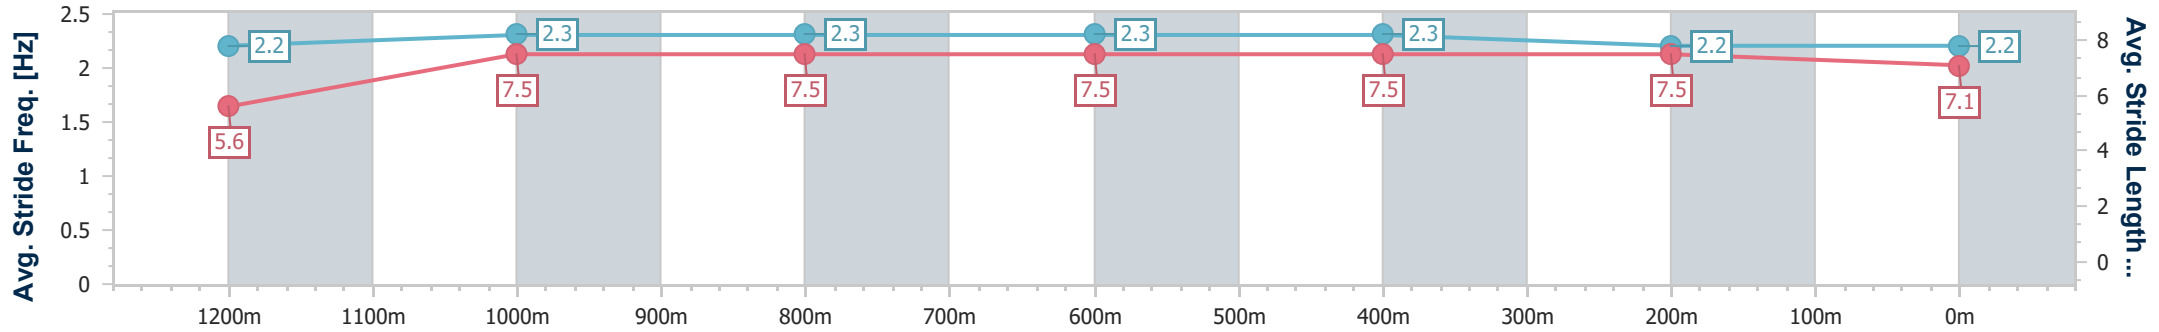

- [] Ranking at each section and finish
- .-.- No data available at this section
- NA No data available

Horse/Jockey Name	Polite Applause
Final Rank	9
Fastest Section Time (Section)	0:11.43 (1200m)
Top Speed [km/h] (Section)	64.0 (1200m)
Race State	Finished

Ipswich QLD Professional
Race 7: SCHWEPPES Fillies and Mares Class 1 Handicap - 1350m

02 March 2023 - 16:53

Track Rating: Soft 5, Weather: Showers, Rail Position: +6m Entire

Section	Overall	1200m	1000m	800m	600m	400m	200m
Section Times	1:23.59 [9] (0:12.28)	1:11.31 [8] (0:11.43)	0:59.88 [9] (0:11.55)	0:48.33 [10] (0:11.47)	0:36.86 [10] (0:11.82)	0:25.04 [9] (0:12.16)	0:12.88 [9] (0:12.88)
Average Speed [km/h]	44.0	62.8	61.9	61.7	60.7	59.6	55.9
Top Speed [km/h]	62.0	64.0	62.3	62.3	62.3	61.1	57.9
Avg. Dist. to Rail [m]	3.6	1.0	3.3	4.0	1.7	3.7	7.3
Avg. Stride Freq. [Hz]	2.2	2.3	2.3	2.3	2.3	2.2	2.2
Avg. Stride Length [m]	5.6	7.5	7.5	7.5	7.5	7.5	7.1