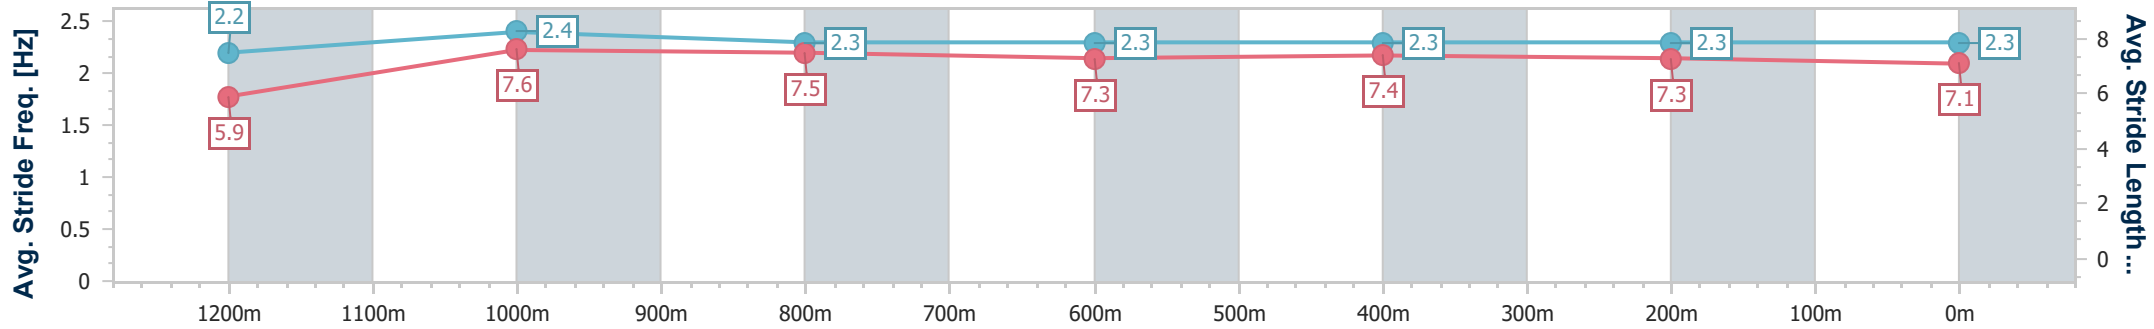

Horse/Jockey Name	Lady Wardell
Final Rank	1
Fastest Section Time (Section)	0:11.04 (1200m)
Top Speed [km/h] (Section)	66.1 (1200m)
Race State	Finished

Ipswich QLD Professional
Race 7: SCHWEPPES Fillies and Mares Class 1 Handicap - 1350m

02 March 2023 - 16:53

Track Rating: Soft 5, Weather: Showers, Rail Position: +6m Entire

Section	Overall	1200m	1000m	800m	600m	400m	200m
Section Times	1:21.76 [1] (0:11.68)	1:10.08 [2] (0:11.04)	0:59.04 [1] (0:11.46)	0:47.58 [1] (0:11.74)	0:35.84 [1] (0:11.89)	0:23.95 [2] (0:11.83)	0:12.12 [1] (0:12.12)
Average Speed [km/h]	46.4	64.7	62.1	60.3	60.0	60.6	59.4
Top Speed [km/h]	64.4	66.1	63.7	61.1	60.5	62.1	61.4
Avg. Dist. to Rail [m]	1.4	2.9	5.2	4.2	2.2	1.0	2.7
Avg. Stride Freq. [Hz]	2.2	2.4	2.3	2.3	2.3	2.3	2.3
Avg. Stride Length [m]	5.9	7.6	7.5	7.3	7.4	7.3	7.1

- [ ] Ranking at each section and finish
- -.-.- No data available at this section
- NA No data available