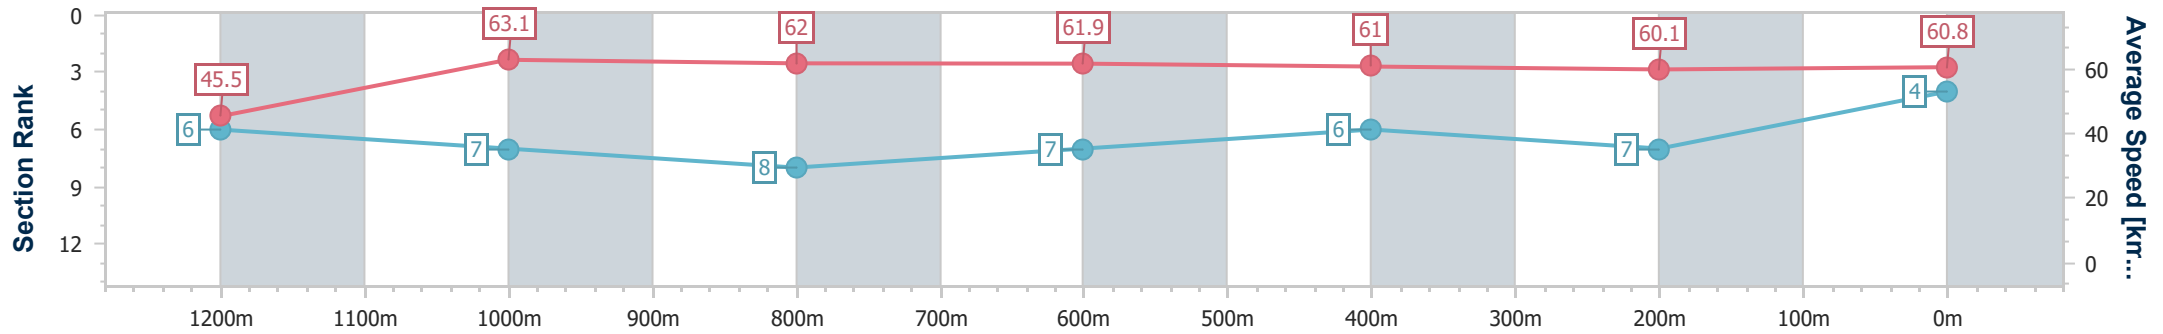

Horse/Jockey Name	Vancity
Final Rank	4
Fastest Section Time (Section)	0:11.40 (1200m)
Top Speed [km/h] (Section)	64.3 (1200m)
Race State	Finished

Ipswich QLD Professional
Race 7: SCHWEPPE'S Fillies and Mares Class 1 Handicap - 1350m

02 March 2023 - 16:53

Track Rating: Soft 5, Weather: Showers, Rail Position: +6m Entire

Section	Overall	1200m	1000m	800m	600m	400m	200m
Section Times	1:22.10 [4] (0:11.89)	1:10.21 [6] (0:11.40)	0:58.81 [7] (0:11.56)	0:47.25 [8] (0:11.51)	0:35.74 [7] (0:11.78)	0:23.96 [6] (0:12.12)	0:11.84 [7] (0:11.84)
Average Speed [km/h]	45.5	63.1	62.0	61.9	61.0	60.1	60.8
Top Speed [km/h]	63.6	64.3	62.8	62.7	61.6	61.0	61.5
Avg. Dist. to Rail [m]	6.7	1.0	1.6	2.5	0.8	4.3	8.9
Avg. Stride Freq. [Hz]	2.2	2.3	2.3	2.2	2.2	2.2	2.3
Avg. Stride Length [m]	5.9	7.5	7.6	7.7	7.6	7.5	7.5

- [ ] Ranking at each section and finish
- -.-.- No data available at this section
- NA No data available