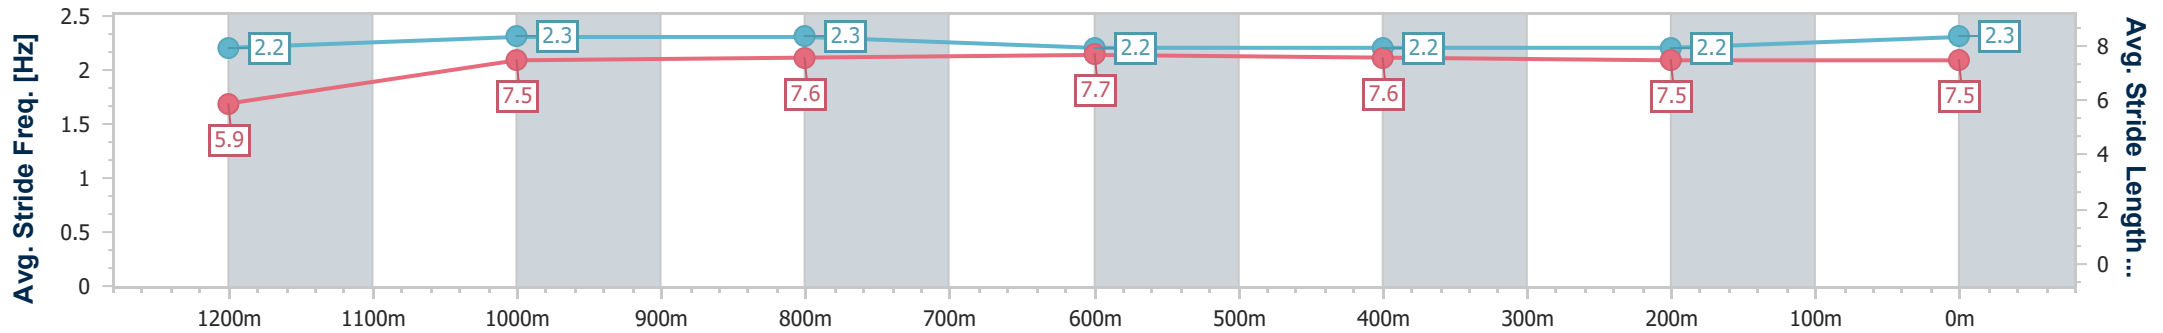

Horse/Jockey Name	Vancity
Final Rank	4
Fastest Section Time (Section)	0:11.40 (1200m)
Top Speed [km/h] (Section)	64.3 (1200m)
Race State	Finished

Ipswich QLD Professional
Race 7: SCHWEPPE'S Fillies and Mares Class 1 Handicap - 1350m

02 March 2023 - 16:53

Track Rating: Soft 5, Weather: Showers, Rail Position: +6m Entire

Section	Overall	1200m	1000m	800m	600m	400m	200m
Section Times	1:22.10 [4] (0:11.89)	1:10.21 [6] (0:11.40)	0:58.81 [7] (0:11.56)	0:47.25 [8] (0:11.51)	0:35.74 [7] (0:11.78)	0:23.96 [6] (0:12.12)	0:11.84 [7] (0:11.84)
Average Speed [km/h]	45.5	63.1	62.0	61.9	61.0	60.1	60.8
Top Speed [km/h]	63.6	64.3	62.8	62.7	61.6	61.0	61.5
Avg. Dist. to Rail [m]	6.7	1.0	1.6	2.5	0.8	4.3	8.9
Avg. Stride Freq. [Hz]	2.2	2.3	2.3	2.2	2.2	2.2	2.3
Avg. Stride Length [m]	5.9	7.5	7.6	7.7	7.6	7.5	7.5

- [ ] Ranking at each section and finish
- -.-.- No data available at this section
- NA No data available