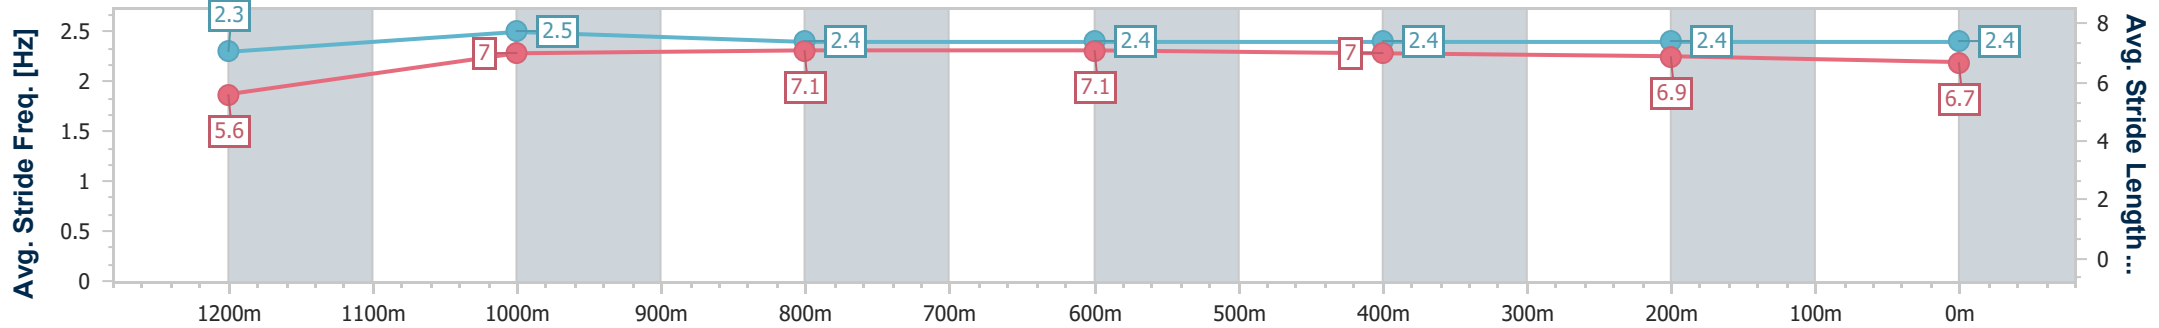

Horse/Jockey Name	Street Smarts
Final Rank	7
Fastest Section Time (Section)	0:11.31 (1200m)
Top Speed [km/h] (Section)	64.4 (1200m)
Race State	Finished

Ipswich QLD Professional
Race 7: SCHWEPPES Fillies and Mares Class 1 Handicap - 1350m

02 March 2023 - 16:53

Track Rating: Soft 5, Weather: Showers, Rail Position: +6m Entire

Section	Overall	1200m	1000m	800m	600m	400m	200m
Section Times	1:22.60 [7] (0:11.71)	1:10.89 [4] (0:11.31)	0:59.58 [3] (0:11.52)	0:48.06 [3] (0:11.60)	0:36.46 [4] (0:11.90)	0:24.56 [5] (0:12.06)	0:12.50 [6] (0:12.50)
Average Speed [km/h]	46.2	63.3	61.9	61.4	60.4	60.4	57.7
Top Speed [km/h]	62.3	64.4	62.6	62.6	61.8	61.4	60.9
Avg. Dist. to Rail [m]	2.5	2.0	3.7	2.8	0.6	4.2	7.2
Avg. Stride Freq. [Hz]	2.3	2.5	2.4	2.4	2.4	2.4	2.4
Avg. Stride Length [m]	5.6	7.0	7.1	7.1	7.0	6.9	6.7

- [ ] Ranking at each section and finish
- -.-.- No data available at this section
- NA No data available