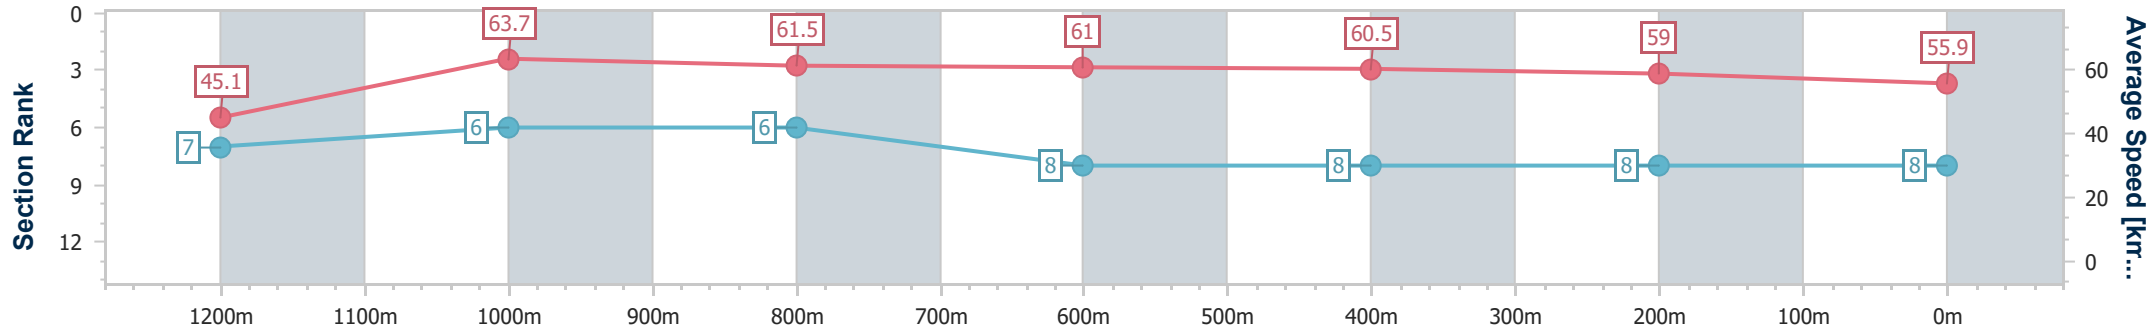

Horse/Jockey Name	Pick Za Beans
Final Rank	8
Fastest Section Time (Section)	0:11.27 (1200m)
Top Speed [km/h] (Section)	65.0 (1200m)
Race State	Finished

Ipswich QLD Professional
Race 7: SCHWEPPES Fillies and Mares Class 1 Handicap - 1350m

02 March 2023 - 16:53

Track Rating: Soft 5, Weather: Showers, Rail Position: +6m Entire

Section	Overall	1200m	1000m	800m	600m	400m	200m
Section Times	1:23.28 [8] (0:11.99)	1:11.29 [7] (0:11.27)	1:00.02 [6] (0:11.59)	0:48.43 [6] (0:11.62)	0:36.81 [8] (0:11.78)	0:25.03 [8] (0:12.13)	0:12.90 [8] (0:12.90)
Average Speed [km/h]	45.1	63.7	61.5	61.0	60.5	59.0	55.9
Top Speed [km/h]	64.5	65.0	62.3	61.6	60.9	60.7	57.9
Avg. Dist. to Rail [m]	1.6	1.4	3.5	4.0	3.1	0.9	1.6
Avg. Stride Freq. [Hz]	2.2	2.3	2.3	2.3	2.3	2.3	2.3
Avg. Stride Length [m]	5.7	7.5	7.4	7.4	7.3	7.0	6.8

- [ ] Ranking at each section and finish
- -.-.- No data available at this section
- NA No data available