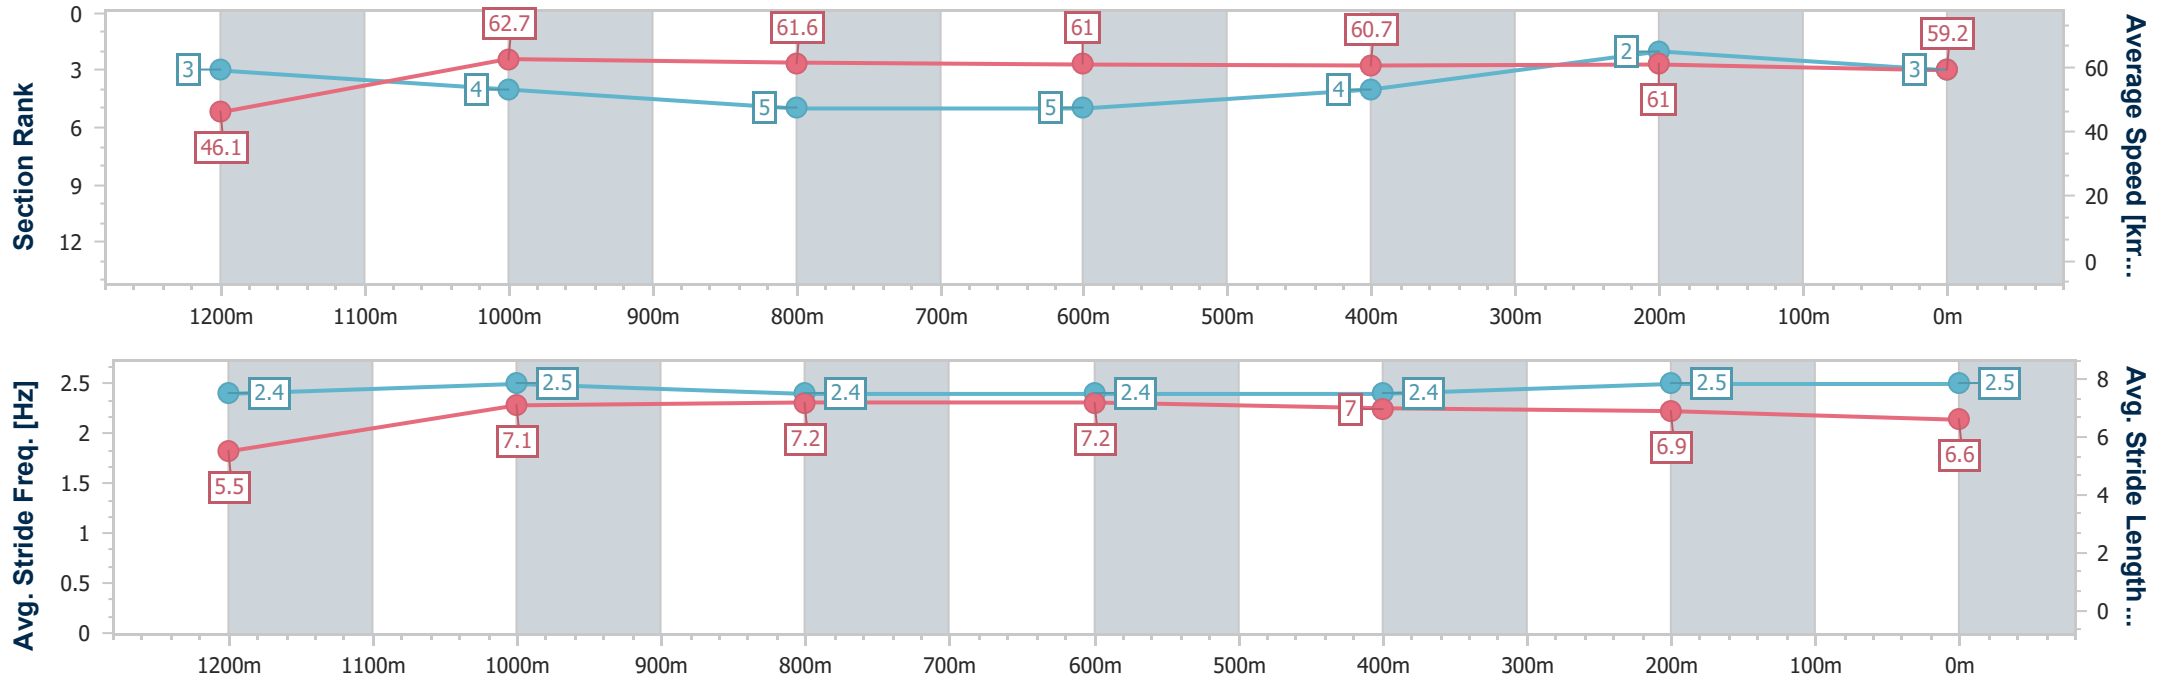

Horse/Jockey Name	Simply Venus
Final Rank	3
Fastest Section Time (Section)	0:11.42 (1200m)
Top Speed [km/h] (Section)	63.9 (1200m)
Race State	Finished

Ipswich QLD Professional
Race 7: SCHWEPPES Fillies and Mares Class 1 Handicap - 1350m

02 March 2023 - 16:53

Track Rating: Soft 5, Weather: Showers, Rail Position: +6m Entire

Section	Overall	1200m	1000m	800m	600m	400m	200m
Section Times	1:21.97 [3] (0:11.73)	1:10.24 [3] (0:11.42)	0:58.82 [4] (0:11.58)	0:47.24 [5] (0:11.57)	0:35.67 [5] (0:11.73)	0:23.94 [4] (0:11.79)	0:12.15 [2] (0:12.15)
Average Speed [km/h]	46.1	62.7	61.6	61.0	60.7	61.0	59.2
Top Speed [km/h]	63.5	63.9	62.3	62.1	62.8	61.9	61.0
Avg. Dist. to Rail [m]	1.6	2.2	3.9	4.6	3.1	1.0	3.0
Avg. Stride Freq. [Hz]	2.4	2.5	2.4	2.4	2.4	2.5	2.5
Avg. Stride Length [m]	5.5	7.1	7.2	7.2	7.0	6.9	6.6

- [ ] Ranking at each section and finish
- -.-.- No data available at this section
- NA No data available