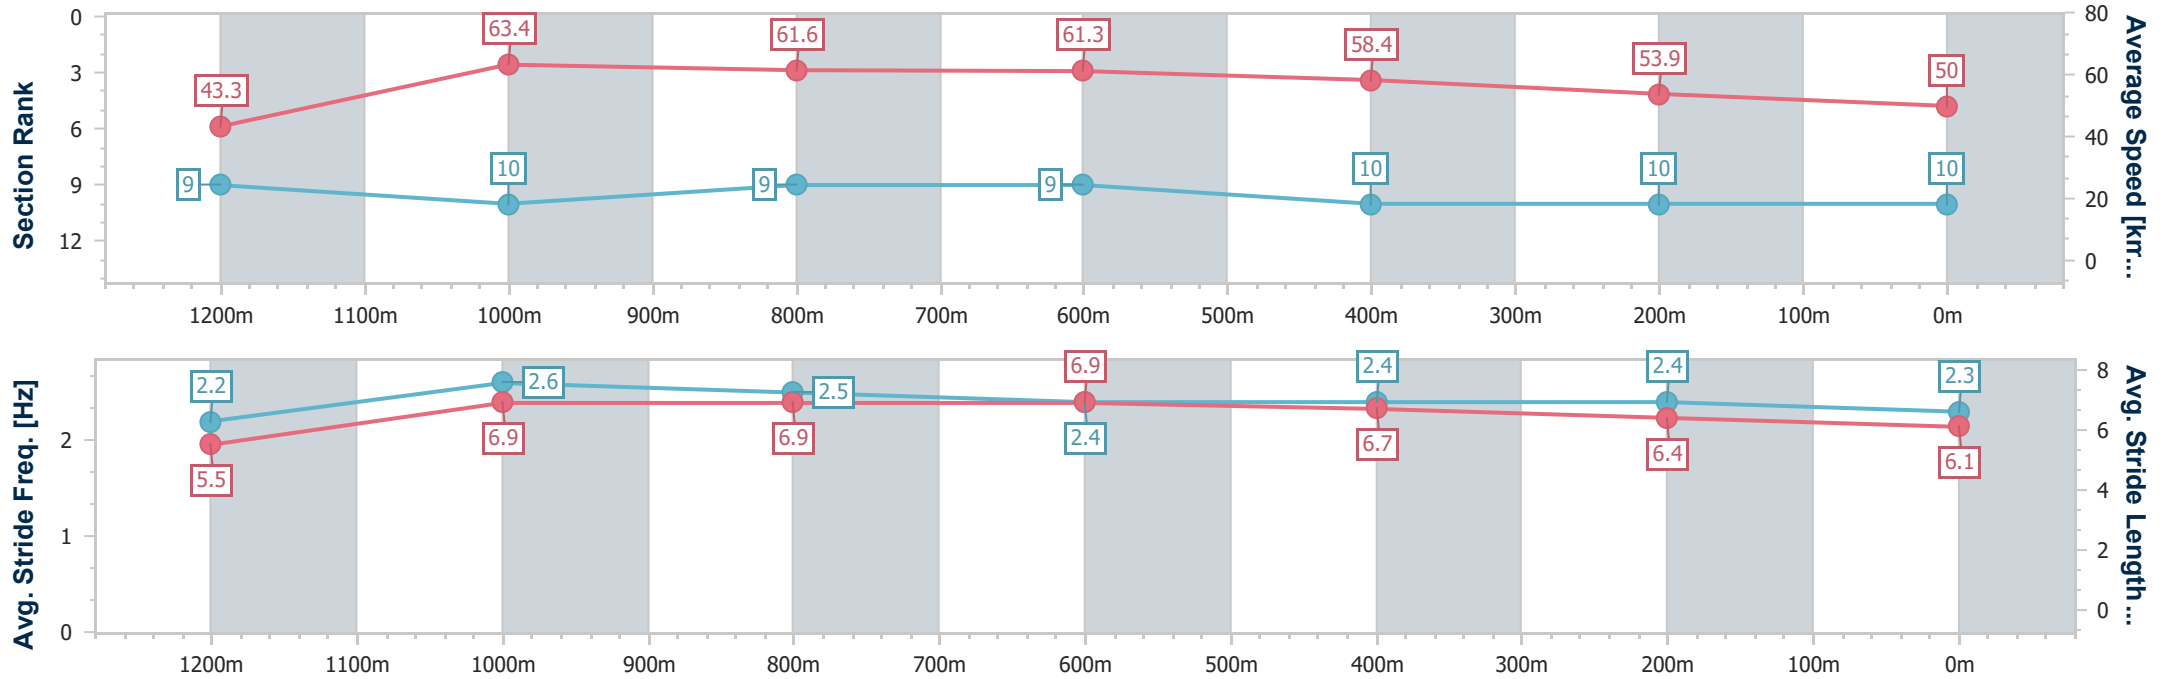

- [] Ranking at each section and finish
- .-.- No data available at this section
- NA No data available

Horse/Jockey Name	Five Foot Eight
Final Rank	10
Fastest Section Time (Section)	0:11.29 (1200m)
Top Speed [km/h] (Section)	66.0 (1200m)
Race State	Finished

Ipswich QLD Professional
Race 7: SCHWEPPE'S Fillies and Mares Class 1 Handicap - 1350m

02 March 2023 - 16:53

Track Rating: Soft 5, Weather: Showers, Rail Position: +6m Entire

Section	Overall	1200m	1000m	800m	600m	400m	200m
Section Times	1:26.61 [10] (0:12.50)	1:14.11 [9] (0:11.29)	1:02.82 [10] (0:11.48)	0:51.34 [9] (0:11.44)	0:39.90 [9] (0:12.18)	0:27.72 [10] (0:13.32)	0:14.40 [10] (0:14.40)
Average Speed [km/h]	43.3	63.4	61.6	61.3	58.4	53.9	50.0
Top Speed [km/h]	62.5	66.0	63.1	62.8	61.3	55.7	52.6
Avg. Dist. to Rail [m]	5.0	2.4	6.2	6.8	3.4	0.8	0.5
Avg. Stride Freq. [Hz]	2.2	2.6	2.5	2.4	2.4	2.4	2.3
Avg. Stride Length [m]	5.5	6.9	6.9	6.9	6.7	6.4	6.1

- [] Ranking at each section and finish
- .-.- No data available at this section
- NA No data available