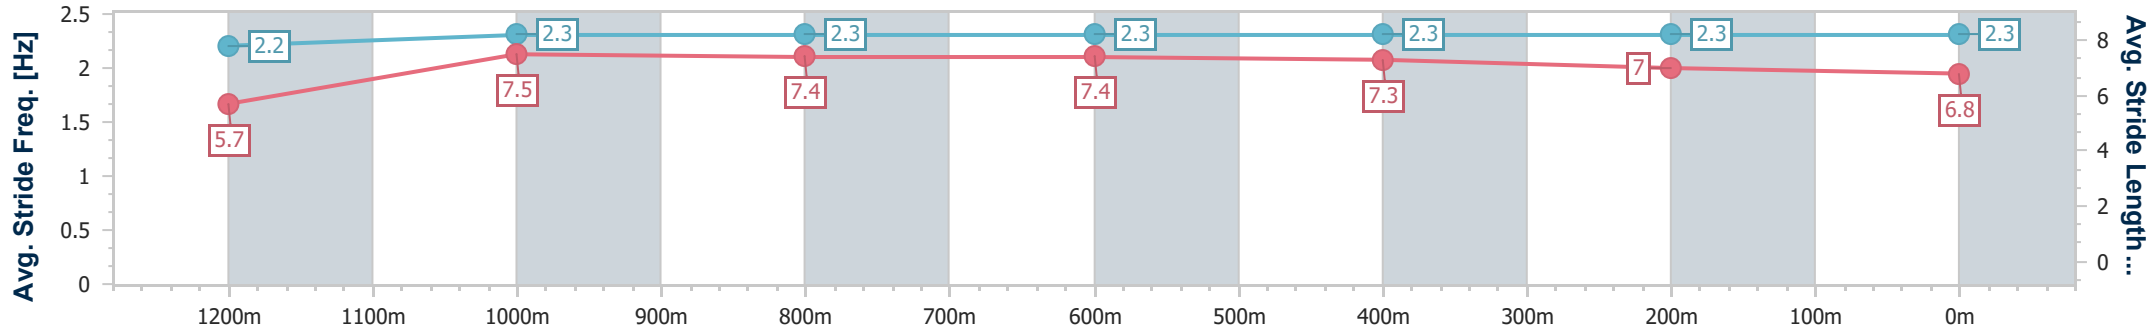

- [] Ranking at each section and finish
- .-.- No data available at this section
- NA No data available

Horse/Jockey Name	Pick Za Beans
Final Rank	8
Fastest Section Time (Section)	0:11.27 (1200m)
Top Speed [km/h] (Section)	65.0 (1200m)
Race State	Finished

Ipswich QLD Professional
Race 7: SCHWEPPES Fillies and Mares Class 1 Handicap - 1350m

02 March 2023 - 16:53

Track Rating: Soft 5, Weather: Showers, Rail Position: +6m Entire

Section	Overall	1200m	1000m	800m	600m	400m	200m
Section Times	1:23.28 [8] (0:11.99)	1:11.29 [7] (0:11.27)	1:00.02 [6] (0:11.59)	0:48.43 [6] (0:11.62)	0:36.81 [8] (0:11.78)	0:25.03 [8] (0:12.13)	0:12.90 [8] (0:12.90)
Average Speed [km/h]	45.1	63.7	61.5	61.0	60.5	59.0	55.9
Top Speed [km/h]	64.5	65.0	62.3	61.6	60.9	60.7	57.9
Avg. Dist. to Rail [m]	1.6	1.4	3.5	4.0	3.1	0.9	1.6
Avg. Stride Freq. [Hz]	2.2	2.3	2.3	2.3	2.3	2.3	2.3
Avg. Stride Length [m]	5.7	7.5	7.4	7.4	7.3	7.0	6.8