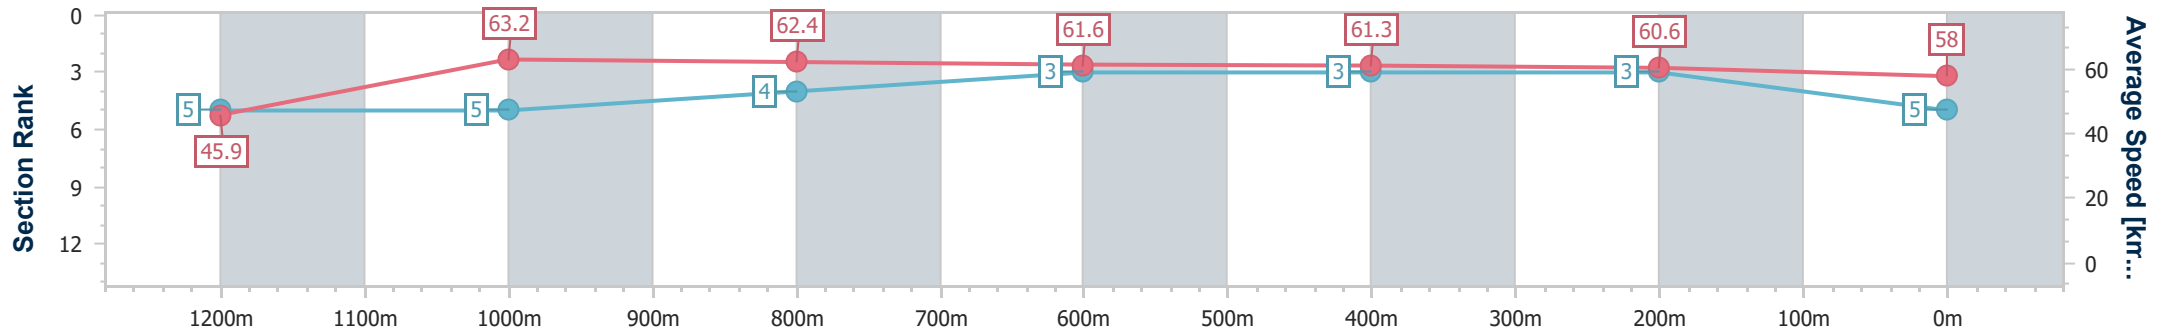

Horse/Jockey Name	Hearsay
Final Rank	5
Fastest Section Time (Section)	0:11.37 (1200m)
Top Speed [km/h] (Section)	64.4 (1200m)
Race State	Finished

Ipswich QLD Professional
Race 7: SCHWEPPES Fillies and Mares Class 1 Handicap - 1350m

02 March 2023 - 16:53

Track Rating: Soft 5, Weather: Showers, Rail Position: +6m Entire

Section	Overall	1200m	1000m	800m	600m	400m	200m
Section Times	1:22.25 [5] (0:11.79)	1:10.46 [5] (0:11.37)	0:59.09 [5] (0:11.47)	0:47.62 [4] (0:11.54)	0:36.08 [3] (0:11.71)	0:24.37 [3] (0:11.96)	0:12.41 [3] (0:12.41)
Average Speed [km/h]	45.9	63.2	62.4	61.6	61.3	60.6	58.0
Top Speed [km/h]	62.1	64.4	64.0	62.5	62.5	61.2	60.5
Avg. Dist. to Rail [m]	4.7	1.2	2.3	3.0	1.0	2.2	4.8
Avg. Stride Freq. [Hz]	2.3	2.4	2.4	2.4	2.4	2.4	2.4
Avg. Stride Length [m]	5.6	7.3	7.3	7.2	7.2	7.0	6.8

- [ ] Ranking at each section and finish
- -.-.- No data available at this section
- NA No data available