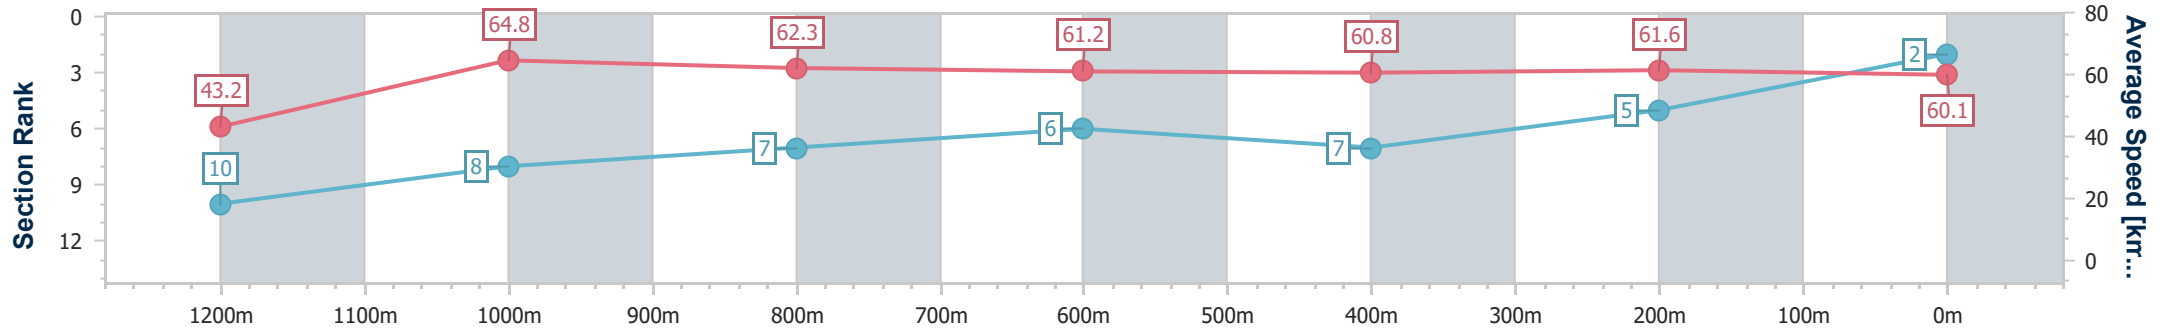

Horse/Jockey Name	Mexican Star
Final Rank	2
Fastest Section Time (Section)	0:11.00 (1200m)
Top Speed [km/h] (Section)	66.1 (1200m)
Race State	Finished

Ipswich QLD Professional
Race 7: SCHWEPPES Fillies and Mares Class 1 Handicap - 1350m

02 March 2023 - 16:53

Track Rating: Soft 5, Weather: Showers, Rail Position: +6m Entire

Section	Overall	1200m	1000m	800m	600m	400m	200m
Section Times	1:21.93 [2] (0:12.49)	1:09.44 [10] (0:11.00)	0:58.44 [8] (0:11.37)	0:47.07 [7] (0:11.52)	0:35.55 [6] (0:11.80)	0:23.75 [7] (0:11.76)	0:11.99 [5] (0:11.99)
Average Speed [km/h]	43.2	64.8	62.3	61.2	60.8	61.6	60.1
Top Speed [km/h]	65.2	66.1	63.5	62.8	61.6	62.4	61.9
Avg. Dist. to Rail [m]	5.6	4.7	6.8	5.1	1.3	3.5	8.2
Avg. Stride Freq. [Hz]	2.3	2.5	2.4	2.4	2.4	2.5	2.4
Avg. Stride Length [m]	5.4	7.3	7.2	7.2	7.1	6.9	6.8

- [ ] Ranking at each section and finish
- -.-.- No data available at this section
- NA No data available