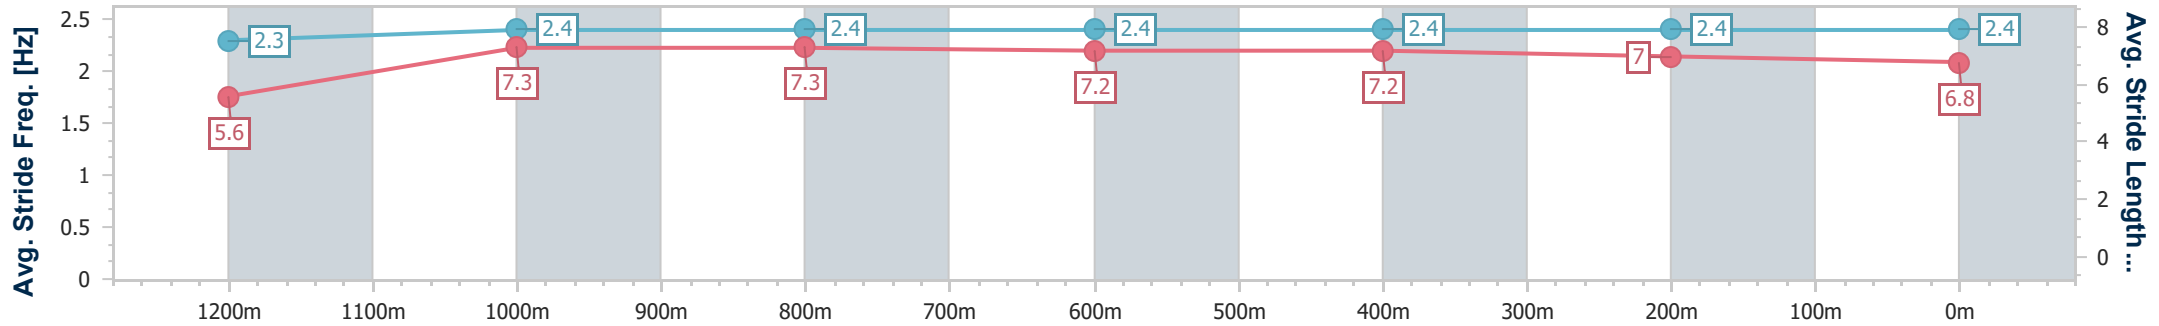

Horse/Jockey Name	Hearsay
Final Rank	5
Fastest Section Time (Section)	0:11.37 (1200m)
Top Speed [km/h] (Section)	64.4 (1200m)
Race State	Finished

Ipswich QLD Professional
Race 7: SCHWEPPES Fillies and Mares Class 1 Handicap - 1350m

02 March 2023 - 16:53

Track Rating: Soft 5, Weather: Showers, Rail Position: +6m Entire

Section	Overall	1200m	1000m	800m	600m	400m	200m
Section Times	1:22.25 [5] (0:11.79)	1:10.46 [5] (0:11.37)	0:59.09 [5] (0:11.47)	0:47.62 [4] (0:11.54)	0:36.08 [3] (0:11.71)	0:24.37 [3] (0:11.96)	0:12.41 [3] (0:12.41)
Average Speed [km/h]	45.9	63.2	62.4	61.6	61.3	60.6	58.0
Top Speed [km/h]	62.1	64.4	64.0	62.5	62.5	61.2	60.5
Avg. Dist. to Rail [m]	4.7	1.2	2.3	3.0	1.0	2.2	4.8
Avg. Stride Freq. [Hz]	2.3	2.4	2.4	2.4	2.4	2.4	2.4
Avg. Stride Length [m]	5.6	7.3	7.3	7.2	7.2	7.0	6.8

- [ ] Ranking at each section and finish
- -.-.- No data available at this section
- NA No data available