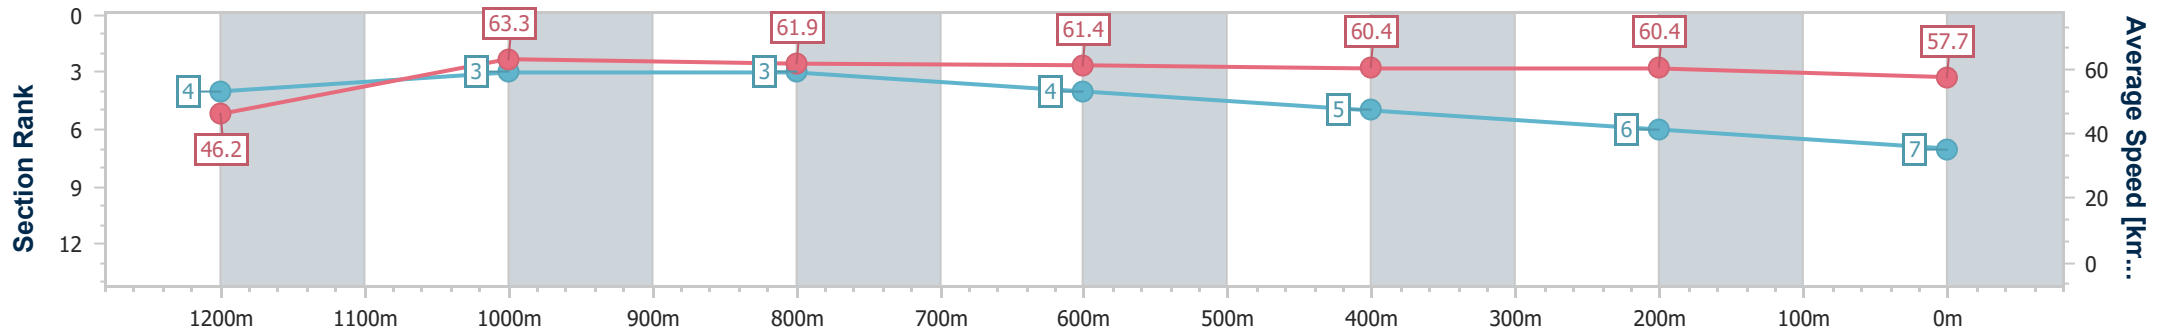

Horse/Jockey Name	Street Smarts
Final Rank	7
Fastest Section Time (Section)	0:11.31 (1200m)
Top Speed [km/h] (Section)	64.4 (1200m)
Race State	Finished

Ipswich QLD Professional
Race 7: SCHWEPPES Fillies and Mares Class 1 Handicap - 1350m

02 March 2023 - 16:53

Track Rating: Soft 5, Weather: Showers, Rail Position: +6m Entire

Section	Overall	1200m	1000m	800m	600m	400m	200m
Section Times	1:22.60 [7] (0:11.71)	1:10.89 [4] (0:11.31)	0:59.58 [3] (0:11.52)	0:48.06 [3] (0:11.60)	0:36.46 [4] (0:11.90)	0:24.56 [5] (0:12.06)	0:12.50 [6] (0:12.50)
Average Speed [km/h]	46.2	63.3	61.9	61.4	60.4	60.4	57.7
Top Speed [km/h]	62.3	64.4	62.6	62.6	61.8	61.4	60.9
Avg. Dist. to Rail [m]	2.5	2.0	3.7	2.8	0.6	4.2	7.2
Avg. Stride Freq. [Hz]	2.3	2.5	2.4	2.4	2.4	2.4	2.4
Avg. Stride Length [m]	5.6	7.0	7.1	7.1	7.0	6.9	6.7

- [ ] Ranking at each section and finish
- -.-.- No data available at this section
- NA No data available