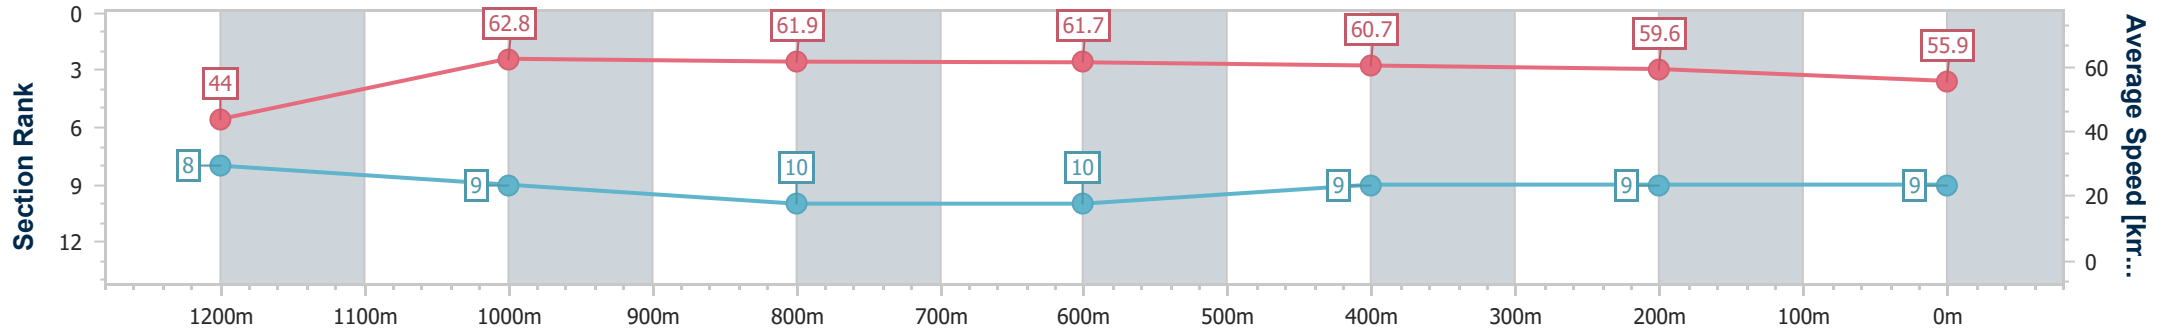

Horse/Jockey Name	Polite Applause
Final Rank	9
Fastest Section Time (Section)	0:11.43 (1200m)
Top Speed [km/h] (Section)	64.0 (1200m)
Race State	Finished

Ipswich QLD Professional
Race 7: SCHWEPPES Fillies and Mares Class 1 Handicap - 1350m

02 March 2023 - 16:53

Track Rating: Soft 5, Weather: Showers, Rail Position: +6m Entire

Section	Overall	1200m	1000m	800m	600m	400m	200m
Section Times	1:23.59 [9] (0:12.28)	1:11.31 [8] (0:11.43)	0:59.88 [9] (0:11.55)	0:48.33 [10] (0:11.47)	0:36.86 [10] (0:11.82)	0:25.04 [9] (0:12.16)	0:12.88 [9] (0:12.88)
Average Speed [km/h]	44.0	62.8	61.9	61.7	60.7	59.6	55.9
Top Speed [km/h]	62.0	64.0	62.3	62.3	62.3	61.1	57.9
Avg. Dist. to Rail [m]	3.6	1.0	3.3	4.0	1.7	3.7	7.3
Avg. Stride Freq. [Hz]	2.2	2.3	2.3	2.3	2.3	2.2	2.2
Avg. Stride Length [m]	5.6	7.5	7.5	7.5	7.5	7.5	7.1

- [ ] Ranking at each section and finish
- -.-.- No data available at this section
- NA No data available