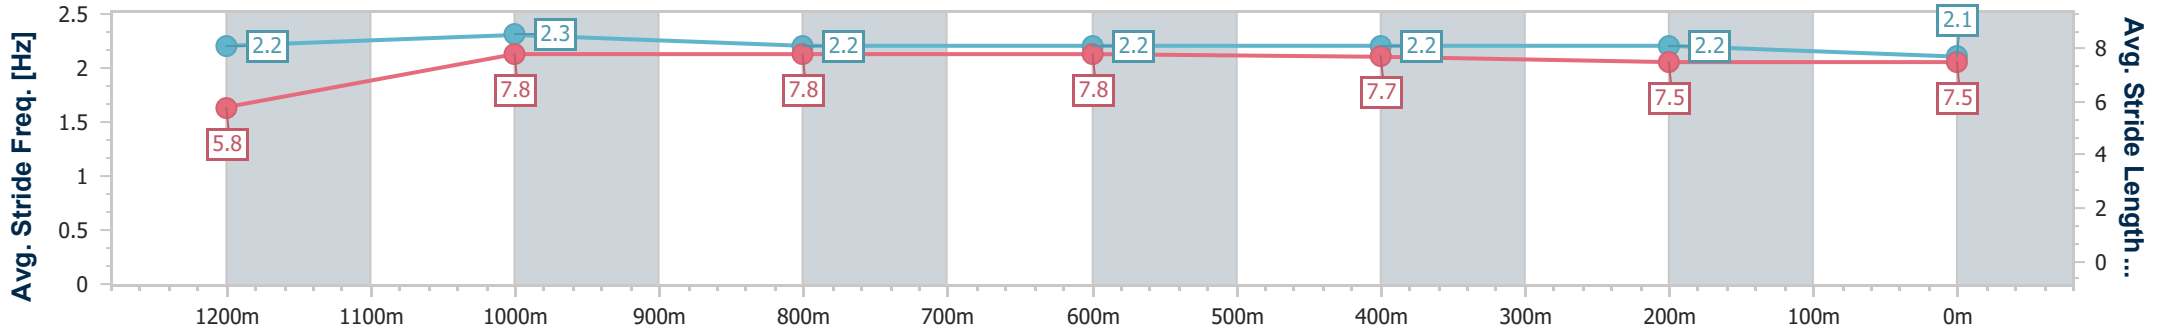

Horse/Jockey Name	Tomboy's Spirit
Final Rank	6
Fastest Section Time (Section)	0:11.20 (1200m)
Top Speed [km/h] (Section)	64.8 (1200m)
Race State	Finished

Ipswich QLD Professional
Race 7: SCHWEPPES Fillies and Mares Class 1 Handicap - 1350m

02 March 2023 - 16:53

Track Rating: Soft 5, Weather: Showers, Rail Position: +6m Entire

Section	Overall	1200m	1000m	800m	600m	400m	200m
Section Times	1:22.31 [6] (0:11.64)	1:10.67 [1] (0:11.20)	0:59.47 [2] (0:11.53)	0:47.94 [2] (0:11.61)	0:36.33 [2] (0:11.80)	0:24.53 [1] (0:12.07)	0:12.46 [4] (0:12.46)
Average Speed [km/h]	46.4	64.3	61.9	61.1	60.8	59.9	57.9
Top Speed [km/h]	63.4	64.8	63.8	61.9	61.3	60.6	58.9
Avg. Dist. to Rail [m]	3.2	1.1	3.3	3.6	1.3	2.4	4.2
Avg. Stride Freq. [Hz]	2.2	2.3	2.2	2.2	2.2	2.2	2.1
Avg. Stride Length [m]	5.8	7.8	7.8	7.8	7.7	7.5	7.5

- [ ] Ranking at each section and finish
- -.-.- No data available at this section
- NA No data available