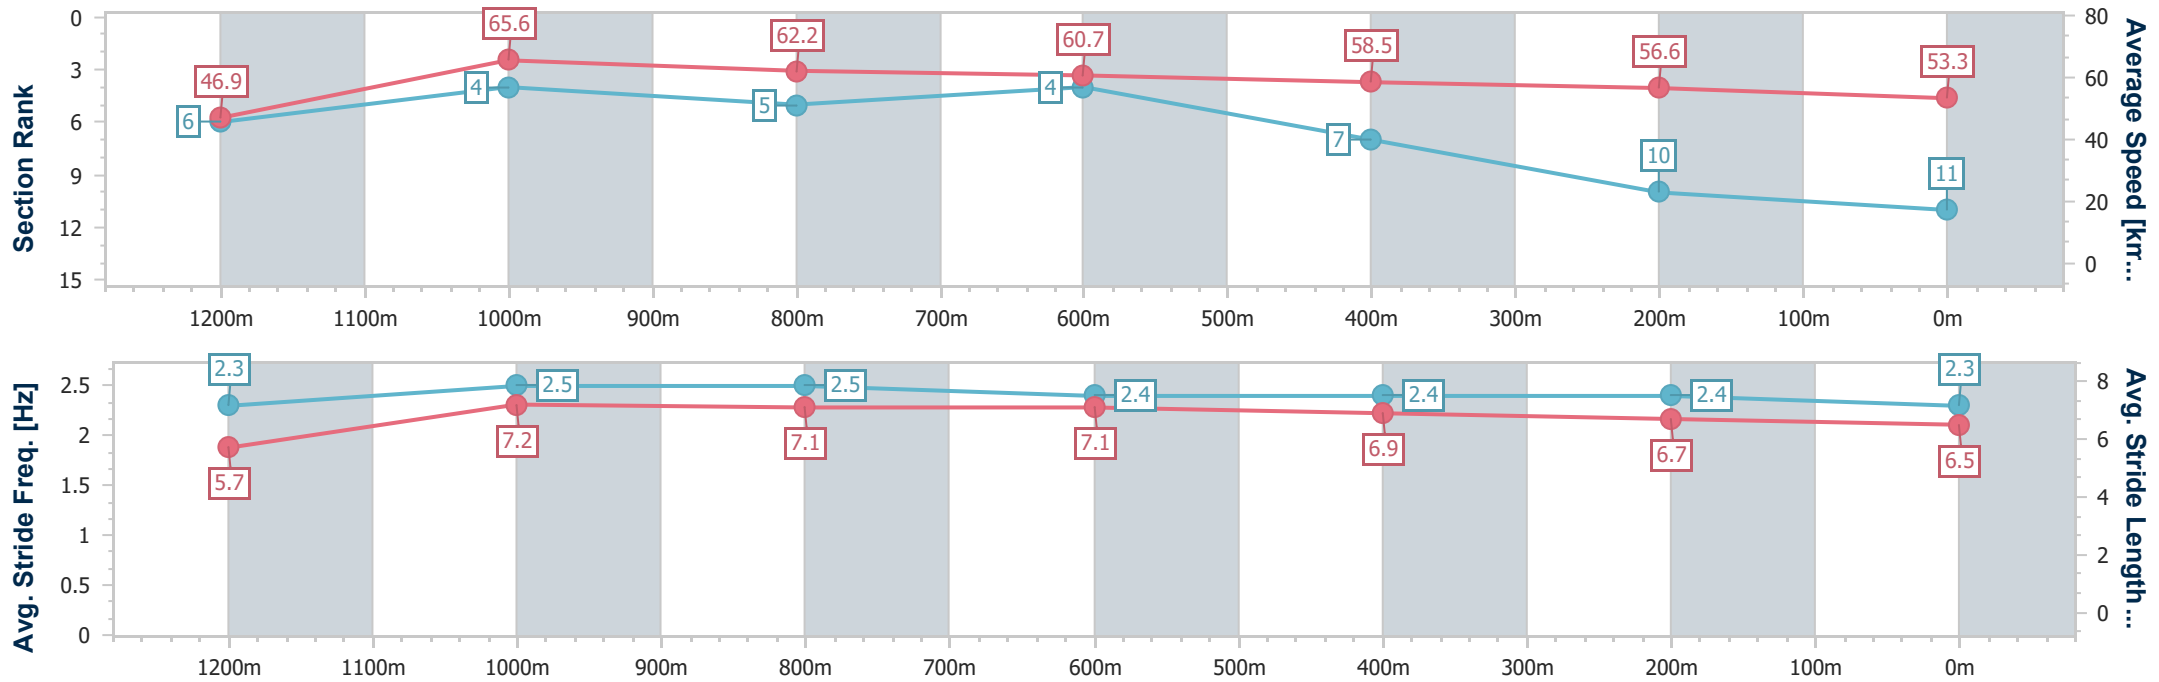

- [] Ranking at each section and finish
- .-.- No data available at this section
- NA No data available

Horse/Jockey Name	Zatara
Final Rank	11
Fastest Section Time (Section)	0:10.95 (1200m)
Top Speed [km/h] (Section)	66.5 (1200m)
Race State	Finished

- [] Ranking at each section and finish
- .-.- No data available at this section
- NA No data available