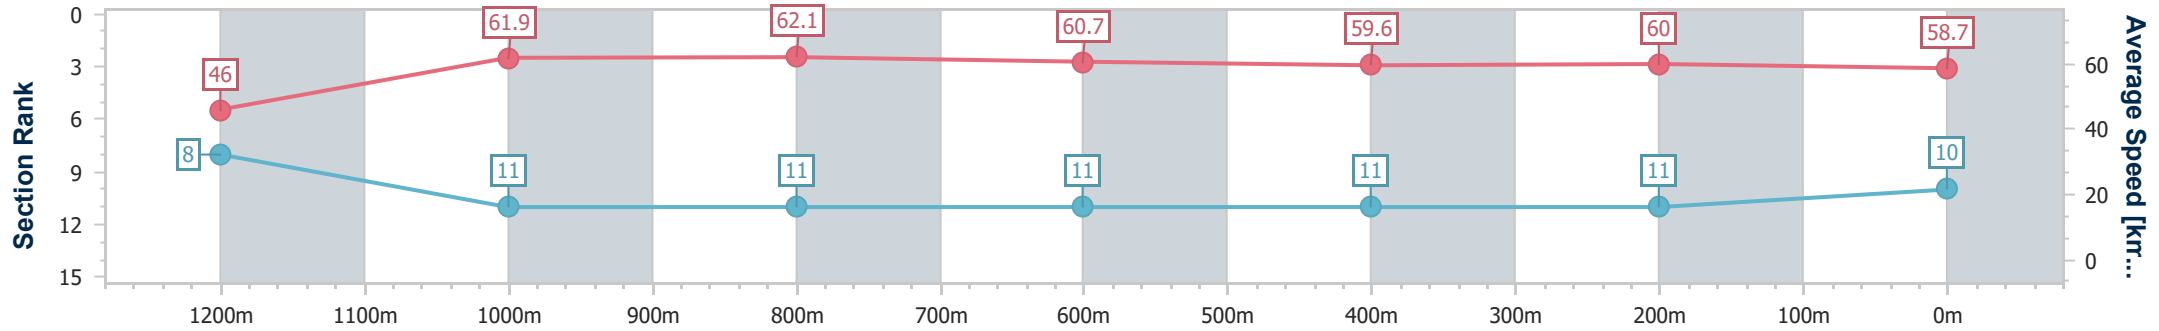

Horse/Jockey Name	California Zim Zim
Final Rank	10
Fastest Section Time (Section)	0:11.56 (1000m)
Top Speed [km/h] (Section)	63.1 (1200m)
Race State	Finished

Ipswich QLD Professional
Race 8: WWW.IEEC.COM.AU Colts, Geldings and Entires Class
1 Handicap - 1350m

02 March 2023 - 17:26

Track Rating: Soft 5, Weather: Showers, Rail Position: +6m Entire

Section	Overall	1200m	1000m	800m	600m	400m	200m
Section Times	1:22.99 [10] (0:11.74)	1:11.25 [8] (0:11.64)	0:59.61 [11] (0:11.56)	0:48.05 [11] (0:11.79)	0:36.26 [11] (0:12.00)	0:24.26 [11] (0:11.99)	0:12.27 [11] (0:12.27)
Average Speed [km/h]	46.0	61.9	62.1	60.7	59.6	60.0	58.7
Top Speed [km/h]	59.7	63.1	63.0	62.5	60.3	61.9	61.9
Avg. Dist. to Rail [m]	7.1	1.3	1.0	1.5	1.6	1.5	6.8
Avg. Stride Freq. [Hz]	2.2	2.3	2.3	2.2	2.2	2.3	2.2
Avg. Stride Length [m]	5.9	7.4	7.6	7.5	7.5	7.4	7.2

- [ ] Ranking at each section and finish
- -.-.- No data available at this section
- NA No data available