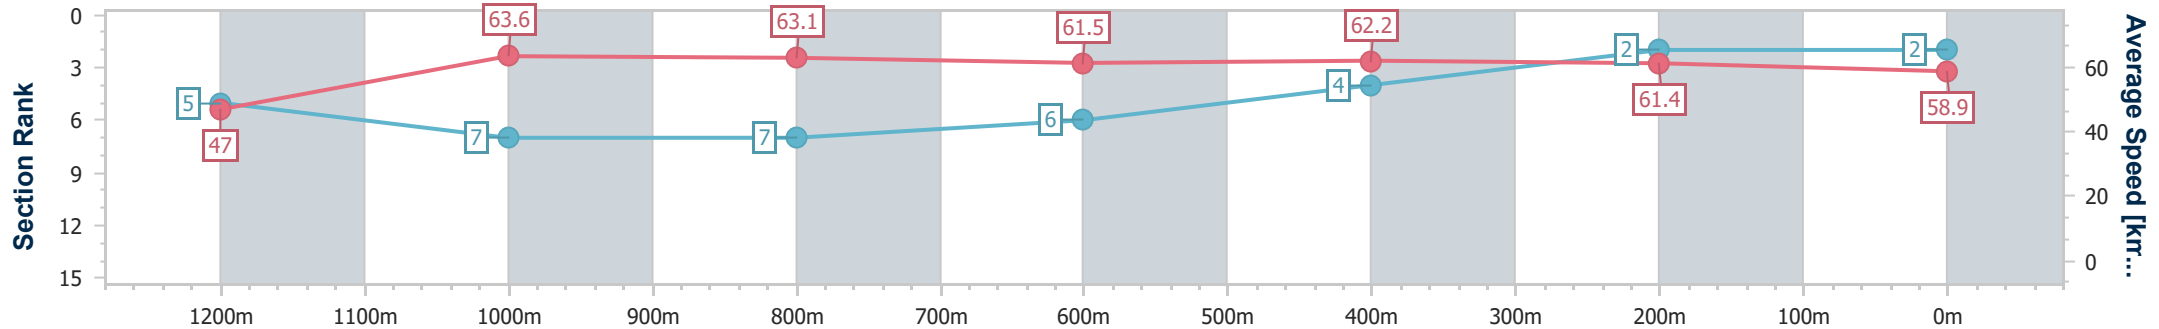

Horse/Jockey Name	Like A Lark
Final Rank	2
Fastest Section Time (Section)	0:11.30 (1200m)
Top Speed [km/h] (Section)	63.9 (1200m)
Race State	Finished

Ipswich QLD Professional
Race 8: WWW.IEEC.COM.AU Colts, Geldings and Entires Class
1 Handicap - 1350m

02 March 2023 - 17:26

Track Rating: Soft 5, Weather: Showers, Rail Position: +6m Entire

Section	Overall	1200m	1000m	800m	600m	400m	200m
Section Times	1:21.65 [2] (0:11.48)	1:10.17 [5] (0:11.30)	0:58.87 [7] (0:11.39)	0:47.48 [7] (0:11.74)	0:35.74 [6] (0:11.70)	0:24.04 [4] (0:11.80)	0:12.24 [2] (0:12.24)
Average Speed [km/h]	47.0	63.6	63.1	61.5	62.2	61.4	58.9
Top Speed [km/h]	62.8	63.9	63.9	62.7	63.2	62.5	60.8
Avg. Dist. to Rail [m]	1.4	1.3	0.7	0.6	2.3	1.2	2.2
Avg. Stride Freq. [Hz]	2.2	2.3	2.3	2.2	2.3	2.3	2.2
Avg. Stride Length [m]	5.9	7.8	7.7	7.6	7.6	7.5	7.2

- [ ] Ranking at each section and finish
- -.-.- No data available at this section
- NA No data available