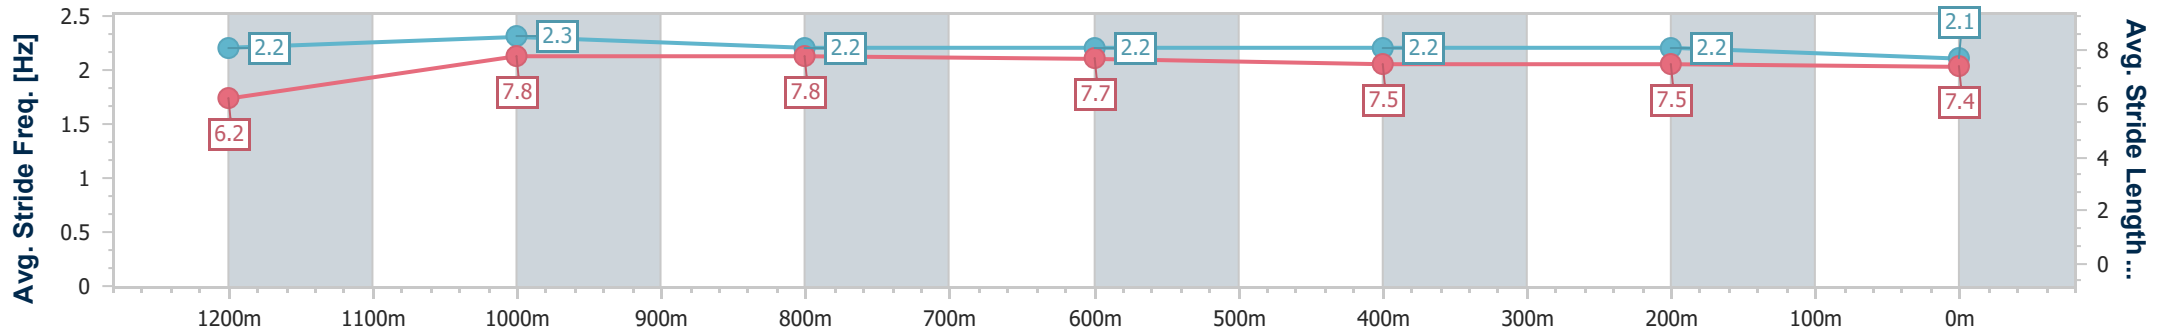

Horse/Jockey Name	Menotti
Final Rank	5
Fastest Section Time (Section)	0:11.07 (1200m)
Top Speed [km/h] (Section)	65.6 (1200m)
Race State	Finished

Ipswich QLD Professional
Race 8: WWW.IEEC.COM.AU Colts, Geldings and Entires Class
1 Handicap - 1350m

02 March 2023 - 17:26

Track Rating: Soft 5, Weather: Showers, Rail Position: +6m Entire

Section	Overall	1200m	1000m	800m	600m	400m	200m
Section Times	1:21.86 [5] (0:11.27)	1:10.59 [3] (0:11.07)	0:59.52 [3] (0:11.40)	0:48.12 [3] (0:11.70)	0:36.42 [3] (0:12.11)	0:24.31 [3] (0:11.95)	0:12.36 [3] (0:12.36)
Average Speed [km/h]	47.9	65.0	62.8	61.0	59.2	60.2	58.3
Top Speed [km/h]	64.5	65.6	63.8	62.2	60.6	61.6	60.5
Avg. Dist. to Rail [m]	1.3	0.9	2.3	2.0	1.2	0.3	1.0
Avg. Stride Freq. [Hz]	2.2	2.3	2.2	2.2	2.2	2.2	2.1
Avg. Stride Length [m]	6.2	7.8	7.8	7.7	7.5	7.5	7.4

- [ ] Ranking at each section and finish
- -.-.- No data available at this section
- NA No data available