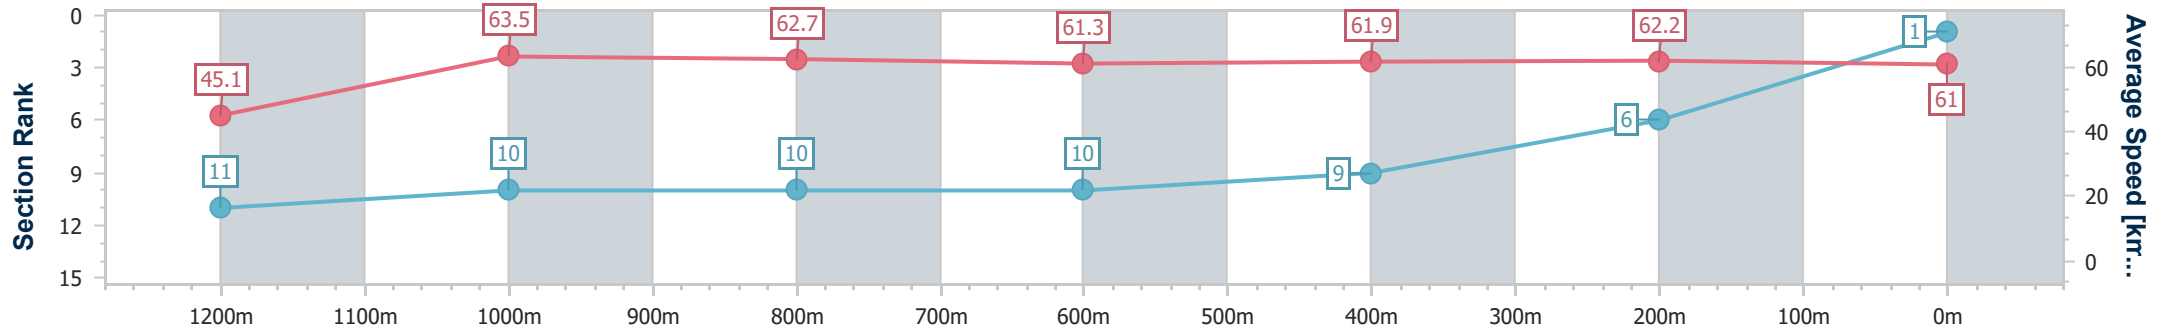

02 March 2023 - 17:26

Track Rating: Soft 5, Weather: Showers, Rail Position: +6m Entire

Section	Overall	1200m	1000m	800m	600m	400m	200m
Section Times	1:21.43 [1] (0:12.00)	1:09.43 [11] (0:11.30)	0:58.13 [10] (0:11.43)	0:46.70 [10] (0:11.62)	0:35.08 [10] (0:11.63)	0:23.45 [9] (0:11.63)	0:11.82 [6] (0:11.82)
Average Speed [km/h]	45.1	63.5	62.7	61.3	61.9	62.2	61.0
Top Speed [km/h]	62.9	64.5	63.7	62.6	62.4	62.9	62.8
Avg. Dist. to Rail [m]	5.4	0.9	2.7	2.0	0.3	2.7	5.3
Avg. Stride Freq. [Hz]	2.2	2.3	2.3	2.2	2.3	2.3	2.3
Avg. Stride Length [m]	5.8	7.6	7.5	7.5	7.4	7.5	7.3