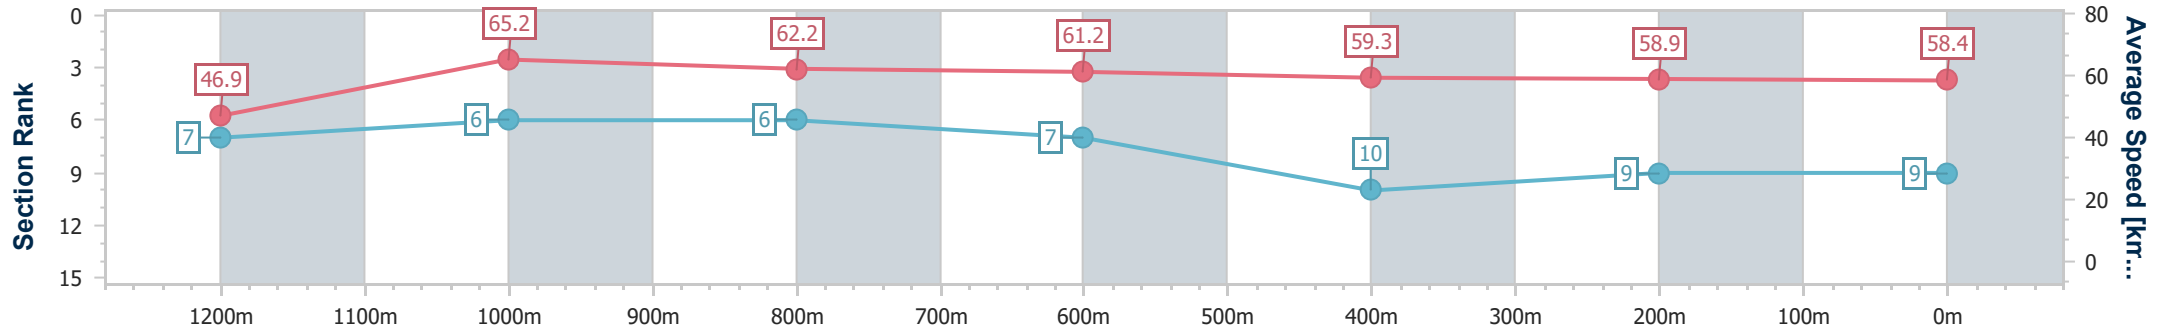

Horse/Jockey Name	Mount Padrao
Final Rank	9
Fastest Section Time (Section)	0:11.03 (1200m)
Top Speed [km/h] (Section)	66.8 (1200m)
Race State	Finished

Ipswich QLD Professional
Race 8: WWW.IEEC.COM.AU Colts, Geldings and Entires Class
1 Handicap - 1350m

02 March 2023 - 17:26

Track Rating: Soft 5, Weather: Showers, Rail Position: +6m Entire

Section	Overall	1200m	1000m	800m	600m	400m	200m
Section Times	1:22.66 [9] (0:11.52)	1:11.14 [7] (0:11.03)	1:00.11 [6] (0:11.53)	0:48.58 [6] (0:11.78)	0:36.80 [7] (0:12.23)	0:24.57 [10] (0:12.25)	0:12.32 [9] (0:12.32)
Average Speed [km/h]	46.9	65.2	62.2	61.2	59.3	58.9	58.4
Top Speed [km/h]	64.7	66.8	63.6	62.8	60.3	60.7	60.6
Avg. Dist. to Rail [m]	1.7	0.8	1.2	0.9	1.4	1.4	5.8
Avg. Stride Freq. [Hz]	2.2	2.3	2.3	2.2	2.2	2.2	2.2
Avg. Stride Length [m]	5.9	7.6	7.6	7.6	7.5	7.4	7.2

- [ ] Ranking at each section and finish
- -.-.- No data available at this section
- NA No data available