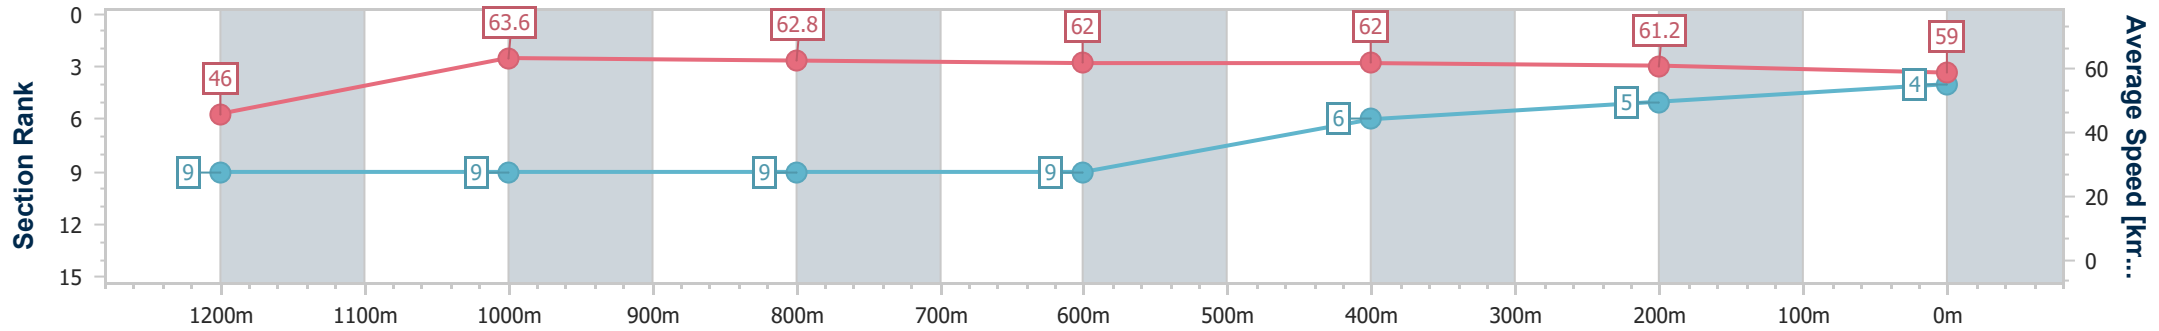

Horse/Jockey Name	Cordyceps Miracle
Final Rank	4
Fastest Section Time (Section)	0:11.34 (1200m)
Top Speed [km/h] (Section)	65.1 (1200m)
Race State	Finished

Ipswich QLD Professional
Race 8: WWW.IEEC.COM.AU Colts, Geldings and Entires Class
1 Handicap - 1350m

02 March 2023 - 17:26

Track Rating: Soft 5, Weather: Showers, Rail Position: +6m Entire

Section	Overall	1200m	1000m	800m	600m	400m	200m
Section Times	1:21.75 [4] (0:11.72)	1:10.03 [9] (0:11.34)	0:58.69 [9] (0:11.46)	0:47.23 [9] (0:11.61)	0:35.62 [9] (0:11.62)	0:24.00 [6] (0:11.80)	0:12.20 [5] (0:12.20)
Average Speed [km/h]	46.0	63.6	62.8	62.0	62.0	61.2	59.0
Top Speed [km/h]	62.2	65.1	63.3	63.1	62.8	61.7	61.3
Avg. Dist. to Rail [m]	5.8	0.8	0.2	0.4	0.6	1.4	3.3
Avg. Stride Freq. [Hz]	2.3	2.4	2.3	2.3	2.3	2.3	2.2
Avg. Stride Length [m]	5.6	7.5	7.6	7.6	7.5	7.3	7.0

- [ ] Ranking at each section and finish
- -.-.- No data available at this section
- NA No data available