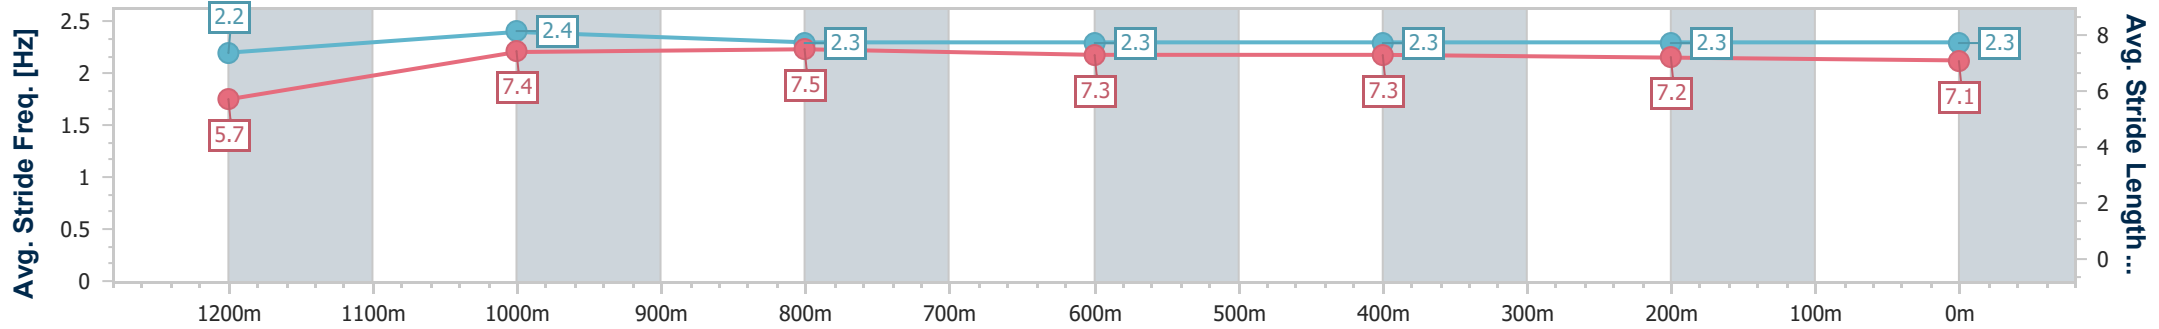

Horse/Jockey Name	Beauregard
Final Rank	8
Fastest Section Time (Section)	0:11.09 (1200m)
Top Speed [km/h] (Section)	66.2 (1200m)
Race State	Finished

Ipswich QLD Professional
Race 8: WWW.IEEC.COM.AU Colts, Geldings and Entires Class
1 Handicap - 1350m

02 March 2023 - 17:26

Track Rating: Soft 5, Weather: Showers, Rail Position: +6m Entire

Section	Overall	1200m	1000m	800m	600m	400m	200m
Section Times	1:22.32 [8] (0:11.84)	1:10.48 [10] (0:11.09)	0:59.39 [8] (0:11.56)	0:47.83 [8] (0:11.74)	0:36.09 [8] (0:11.79)	0:24.30 [8] (0:12.10)	0:12.20 [8] (0:12.20)
Average Speed [km/h]	45.8	64.8	62.1	61.2	61.1	59.6	59.0
Top Speed [km/h]	64.1	66.2	64.4	62.8	62.3	60.4	61.4
Avg. Dist. to Rail [m]	5.3	0.6	1.2	0.6	0.5	1.2	4.9
Avg. Stride Freq. [Hz]	2.2	2.4	2.3	2.3	2.3	2.3	2.3
Avg. Stride Length [m]	5.7	7.4	7.5	7.3	7.3	7.2	7.1

- [ ] Ranking at each section and finish
- -.-.- No data available at this section
- NA No data available