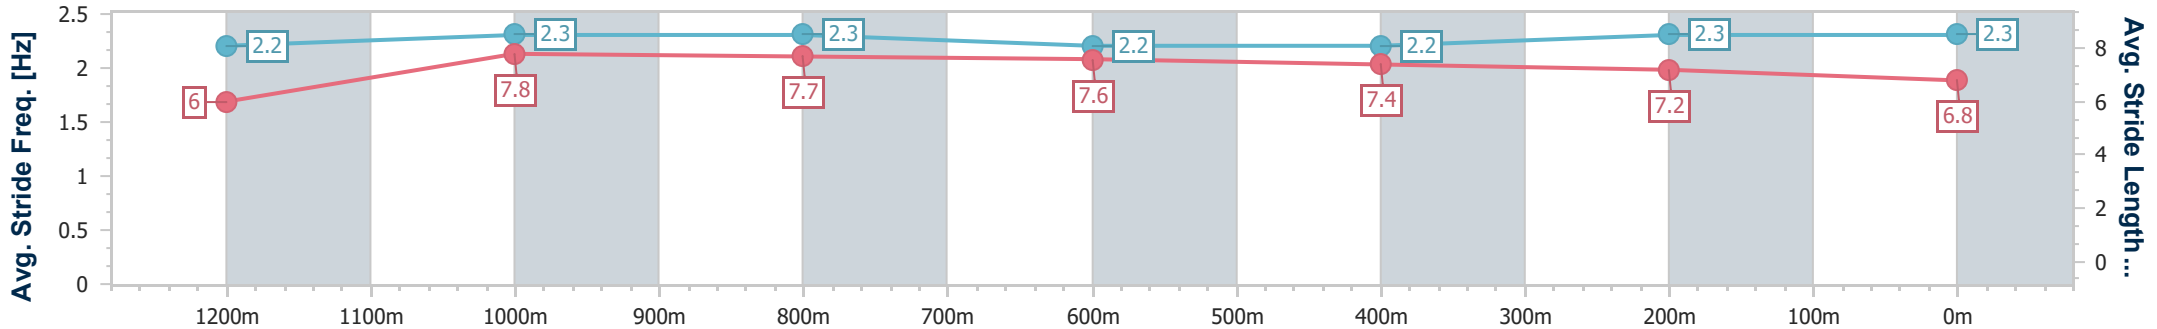

Horse/Jockey Name	The Rampant
Final Rank	3
Fastest Section Time (Section)	0:10.93 (1200m)
Top Speed [km/h] (Section)	66.6 (1200m)
Race State	Finished

Ipswich QLD Professional
Race 8: WWW.IEEC.COM.AU Colts, Geldings and Entires Class
1 Handicap - 1350m

02 March 2023 - 17:26

Track Rating: Soft 5, Weather: Showers, Rail Position: +6m Entire

Section	Overall	1200m	1000m	800m	600m	400m	200m
Section Times	1:21.71 [3] (0:11.20)	1:10.51 [1] (0:10.93)	0:59.58 [1] (0:11.20)	0:48.38 [1] (0:11.78)	0:36.60 [1] (0:12.14)	0:24.46 [1] (0:11.97)	0:12.49 [1] (0:12.49)
Average Speed [km/h]	48.2	65.7	64.1	60.7	59.2	60.1	57.7
Top Speed [km/h]	65.7	66.6	65.5	63.3	60.1	60.7	60.6
Avg. Dist. to Rail [m]	1.3	1.2	1.6	1.3	0.4	0.2	2.0
Avg. Stride Freq. [Hz]	2.2	2.3	2.3	2.2	2.2	2.3	2.3
Avg. Stride Length [m]	6.0	7.8	7.7	7.6	7.4	7.2	6.8

- [ ] Ranking at each section and finish
- -.-.- No data available at this section
- NA No data available