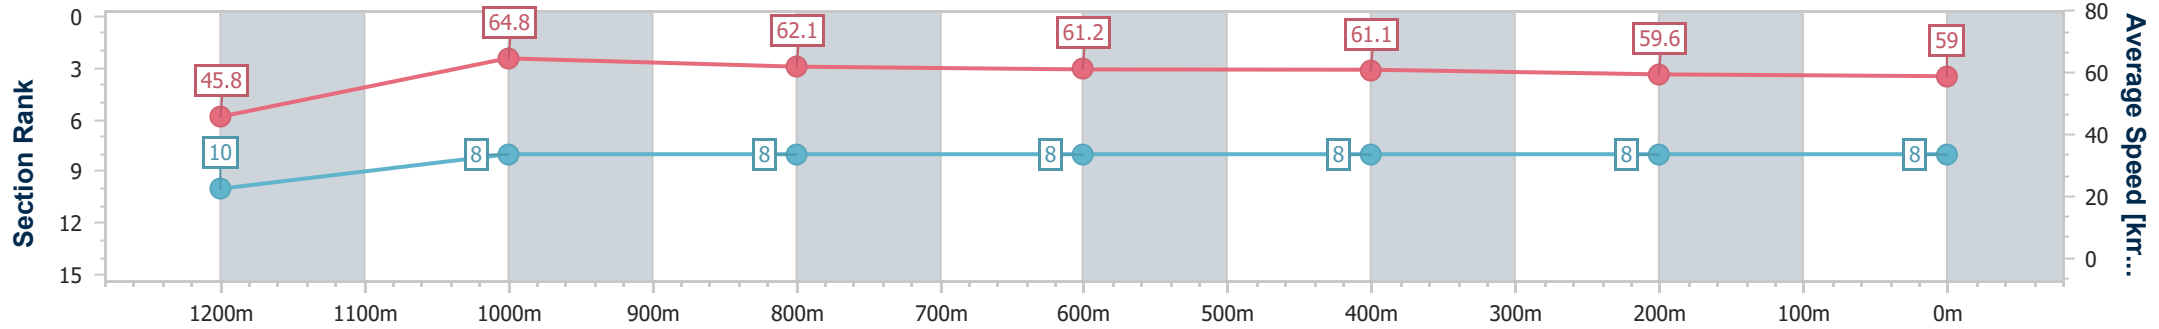

Horse/Jockey Name	Beauregard
Final Rank	8
Fastest Section Time (Section)	0:11.09 (1200m)
Top Speed [km/h] (Section)	66.2 (1200m)
Race State	Finished

Ipswich QLD Professional
Race 8: WWW.IEEC.COM.AU Colts, Geldings and Entires Class
1 Handicap - 1350m

02 March 2023 - 17:26

Track Rating: Soft 5, Weather: Showers, Rail Position: +6m Entire

Section	Overall	1200m	1000m	800m	600m	400m	200m
Section Times	1:22.32 [8] (0:11.84)	1:10.48 [10] (0:11.09)	0:59.39 [8] (0:11.56)	0:47.83 [8] (0:11.74)	0:36.09 [8] (0:11.79)	0:24.30 [8] (0:12.10)	0:12.20 [8] (0:12.20)
Average Speed [km/h]	45.8	64.8	62.1	61.2	61.1	59.6	59.0
Top Speed [km/h]	64.1	66.2	64.4	62.8	62.3	60.4	61.4
Avg. Dist. to Rail [m]	5.3	0.6	1.2	0.6	0.5	1.2	4.9
Avg. Stride Freq. [Hz]	2.2	2.4	2.3	2.3	2.3	2.3	2.3
Avg. Stride Length [m]	5.7	7.4	7.5	7.3	7.3	7.2	7.1

- [ ] Ranking at each section and finish
- -.-.- No data available at this section
- NA No data available