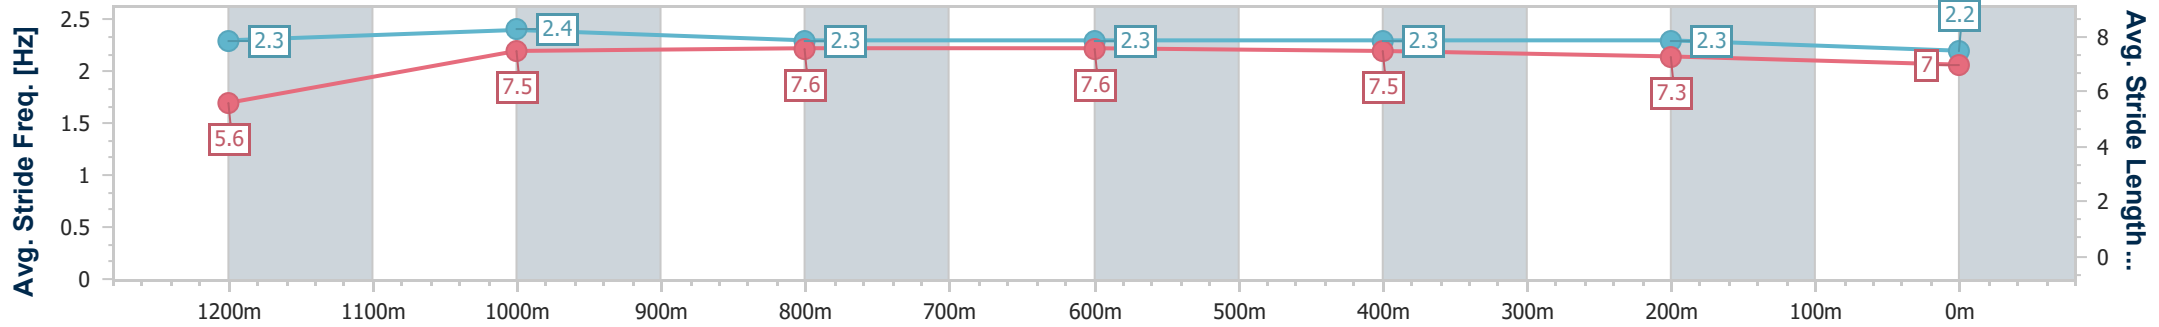

Horse/Jockey Name	Cordyceps Miracle
Final Rank	4
Fastest Section Time (Section)	0:11.34 (1200m)
Top Speed [km/h] (Section)	65.1 (1200m)
Race State	Finished

Ipswich QLD Professional
Race 8: WWW.IEEC.COM.AU Colts, Geldings and Entires Class
1 Handicap - 1350m

02 March 2023 - 17:26

Track Rating: Soft 5, Weather: Showers, Rail Position: +6m Entire

Section	Overall	1200m	1000m	800m	600m	400m	200m
Section Times	1:21.75 [4] (0:11.72)	1:10.03 [9] (0:11.34)	0:58.69 [9] (0:11.46)	0:47.23 [9] (0:11.61)	0:35.62 [9] (0:11.62)	0:24.00 [6] (0:11.80)	0:12.20 [5] (0:12.20)
Average Speed [km/h]	46.0	63.6	62.8	62.0	62.0	61.2	59.0
Top Speed [km/h]	62.2	65.1	63.3	63.1	62.8	61.7	61.3
Avg. Dist. to Rail [m]	5.8	0.8	0.2	0.4	0.6	1.4	3.3
Avg. Stride Freq. [Hz]	2.3	2.4	2.3	2.3	2.3	2.3	2.2
Avg. Stride Length [m]	5.6	7.5	7.6	7.6	7.5	7.3	7.0

- [ ] Ranking at each section and finish
- -.-.- No data available at this section
- NA No data available