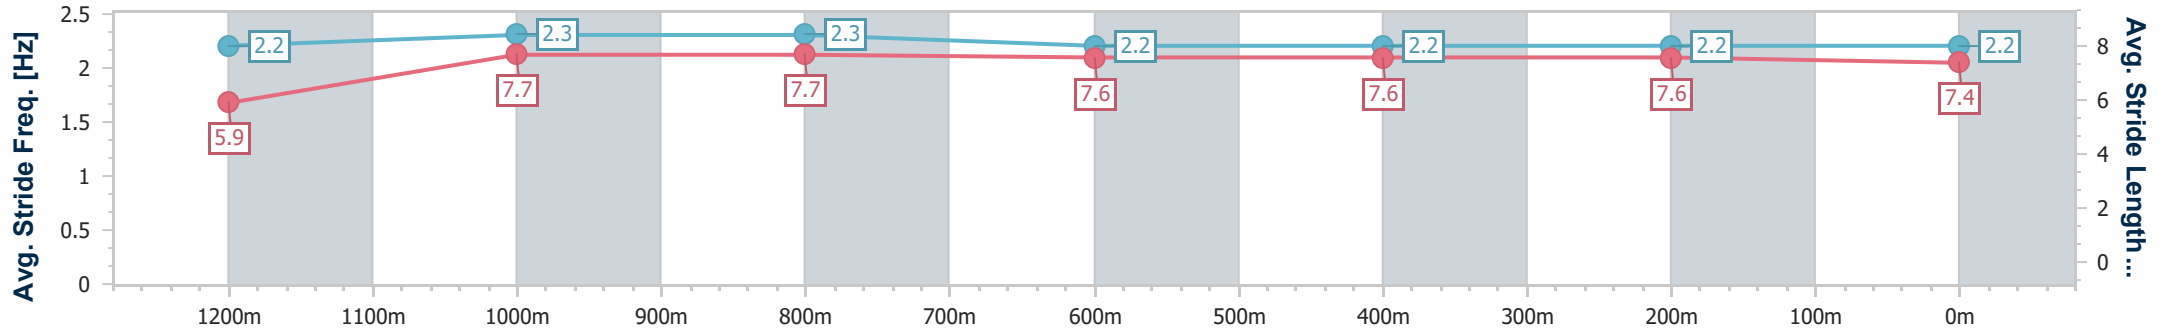

Horse/Jockey Name	Cash Artist
Final Rank	7
Fastest Section Time (Section)	0:11.17 (1200m)
Top Speed [km/h] (Section)	66.1 (1200m)
Race State	Finished

Ipswich QLD Professional
Race 8: WWW.IEEC.COM.AU Colts, Geldings and Entires Class
1 Handicap - 1350m

02 March 2023 - 17:26

Track Rating: Soft 5, Weather: Showers, Rail Position: +6m Entire

Section	Overall	1200m	1000m	800m	600m	400m	200m
Section Times	1:22.18 [7] (0:11.29)	1:10.89 [4] (0:11.17)	0:59.72 [5] (0:11.49)	0:48.23 [4] (0:11.86)	0:36.37 [5] (0:11.97)	0:24.40 [5] (0:11.98)	0:12.42 [7] (0:12.42)
Average Speed [km/h]	47.9	64.5	62.6	60.8	59.9	59.9	58.0
Top Speed [km/h]	64.6	66.1	64.1	62.1	60.3	60.3	60.0
Avg. Dist. to Rail [m]	3.4	1.3	0.3	0.2	0.5	0.7	2.7
Avg. Stride Freq. [Hz]	2.2	2.3	2.3	2.2	2.2	2.2	2.2
Avg. Stride Length [m]	5.9	7.7	7.7	7.6	7.6	7.6	7.4

- [ ] Ranking at each section and finish
- -.-.- No data available at this section
- NA No data available