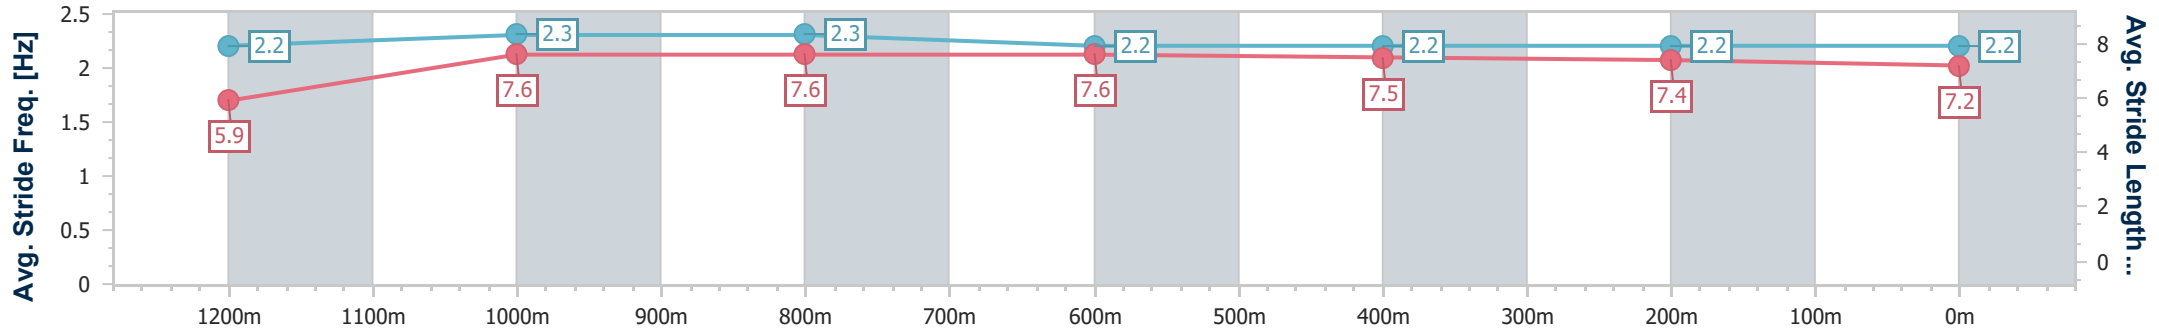

Horse/Jockey Name	Mount Padrao
Final Rank	9
Fastest Section Time (Section)	0:11.03 (1200m)
Top Speed [km/h] (Section)	66.8 (1200m)
Race State	Finished

Ipswich QLD Professional
Race 8: WWW.IEEC.COM.AU Colts, Geldings and Entires Class
1 Handicap - 1350m

02 March 2023 - 17:26

Track Rating: Soft 5, Weather: Showers, Rail Position: +6m Entire

Section	Overall	1200m	1000m	800m	600m	400m	200m
Section Times	1:22.66 [9] (0:11.52)	1:11.14 [7] (0:11.03)	1:00.11 [6] (0:11.53)	0:48.58 [6] (0:11.78)	0:36.80 [7] (0:12.23)	0:24.57 [10] (0:12.25)	0:12.32 [9] (0:12.32)
Average Speed [km/h]	46.9	65.2	62.2	61.2	59.3	58.9	58.4
Top Speed [km/h]	64.7	66.8	63.6	62.8	60.3	60.7	60.6
Avg. Dist. to Rail [m]	1.7	0.8	1.2	0.9	1.4	1.4	5.8
Avg. Stride Freq. [Hz]	2.2	2.3	2.3	2.2	2.2	2.2	2.2
Avg. Stride Length [m]	5.9	7.6	7.6	7.6	7.5	7.4	7.2

- [ ] Ranking at each section and finish
- -.-.- No data available at this section
- NA No data available