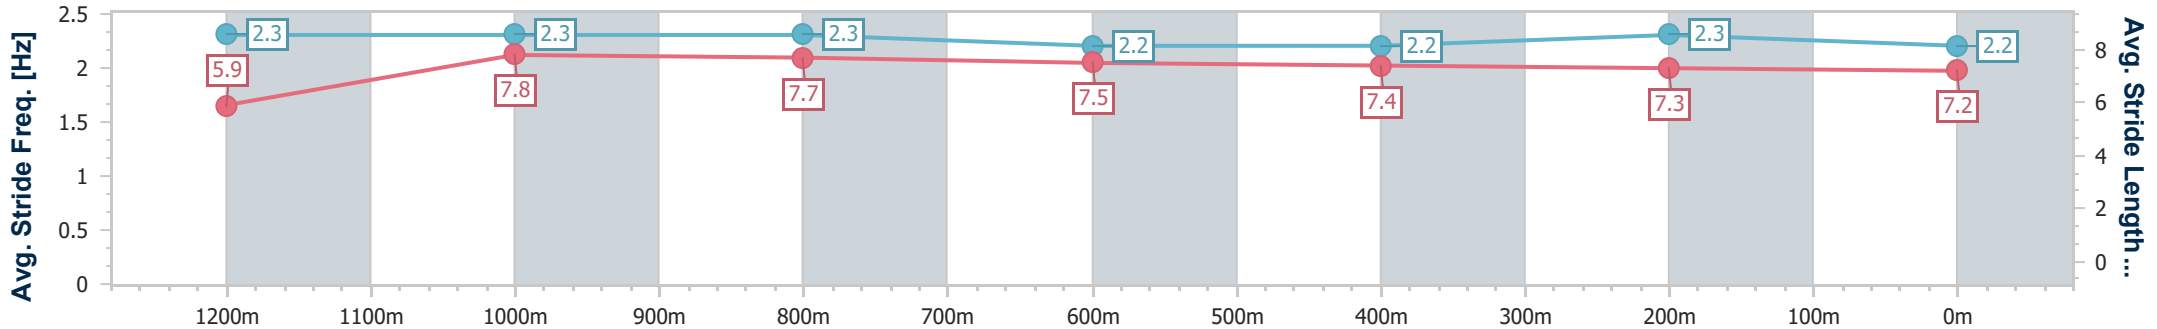

Horse/Jockey Name	Agarn
Final Rank	6
Fastest Section Time (Section)	0:10.95 (1200m)
Top Speed [km/h] (Section)	66.6 (1200m)
Race State	Finished

Ipswich QLD Professional
Race 8: WWW.IEEC.COM.AU Colts, Geldings and Entires Class
1 Handicap - 1350m

02 March 2023 - 17:26

Track Rating: Soft 5, Weather: Showers, Rail Position: +6m Entire

Section	Overall	1200m	1000m	800m	600m	400m	200m
Section Times	1:22.14 [6] (0:11.24)	1:10.90 [2] (0:10.95)	0:59.95 [2] (0:11.34)	0:48.61 [2] (0:11.84)	0:36.77 [2] (0:12.03)	0:24.74 [2] (0:12.10)	0:12.64 [4] (0:12.64)
Average Speed [km/h]	48.0	65.9	63.4	60.6	59.7	59.4	57.0
Top Speed [km/h]	65.4	66.6	65.5	61.4	60.2	60.0	57.4
Avg. Dist. to Rail [m]	4.7	1.3	0.6	0.6	0.4	0.2	1.6
Avg. Stride Freq. [Hz]	2.3	2.3	2.3	2.2	2.2	2.3	2.2
Avg. Stride Length [m]	5.9	7.8	7.7	7.5	7.4	7.3	7.2

- [ ] Ranking at each section and finish
- -.-.- No data available at this section
- NA No data available