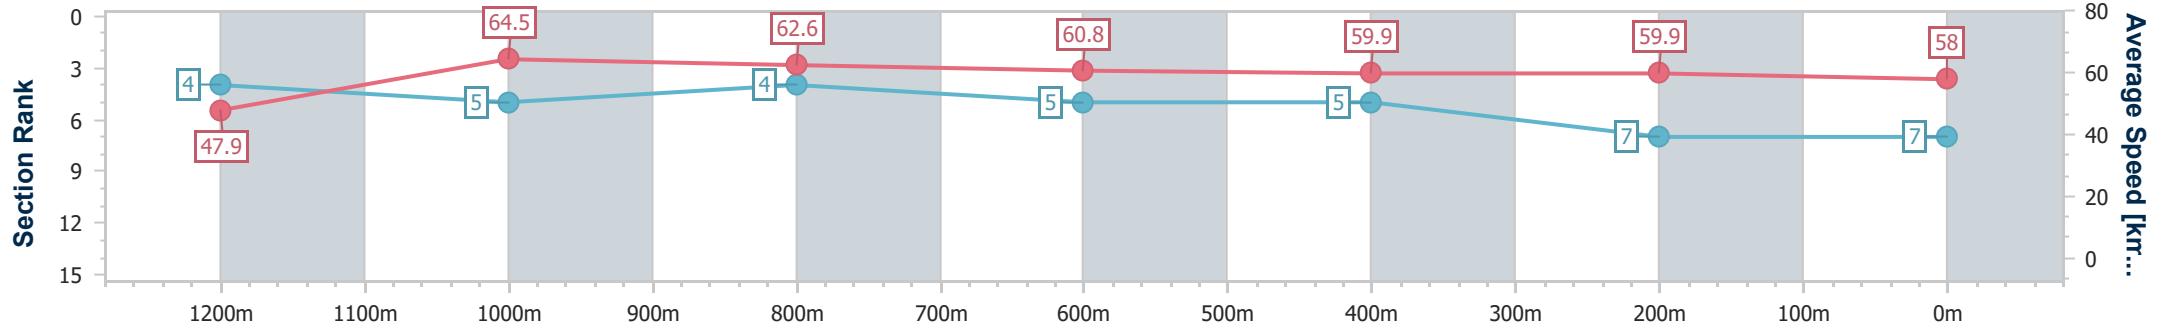

Horse/Jockey Name	Cash Artist
Final Rank	7
Fastest Section Time (Section)	0:11.17 (1200m)
Top Speed [km/h] (Section)	66.1 (1200m)
Race State	Finished

Ipswich QLD Professional
Race 8: WWW.IEEC.COM.AU Colts, Geldings and Entires Class
1 Handicap - 1350m

02 March 2023 - 17:26

Track Rating: Soft 5, Weather: Showers, Rail Position: +6m Entire

Section	Overall	1200m	1000m	800m	600m	400m	200m
Section Times	1:22.18 [7] (0:11.29)	1:10.89 [4] (0:11.17)	0:59.72 [5] (0:11.49)	0:48.23 [4] (0:11.86)	0:36.37 [5] (0:11.97)	0:24.40 [5] (0:11.98)	0:12.42 [7] (0:12.42)
Average Speed [km/h]	47.9	64.5	62.6	60.8	59.9	59.9	58.0
Top Speed [km/h]	64.6	66.1	64.1	62.1	60.3	60.3	60.0
Avg. Dist. to Rail [m]	3.4	1.3	0.3	0.2	0.5	0.7	2.7
Avg. Stride Freq. [Hz]	2.2	2.3	2.3	2.2	2.2	2.2	2.2
Avg. Stride Length [m]	5.9	7.7	7.7	7.6	7.6	7.6	7.4

- [ ] Ranking at each section and finish
- -.-.- No data available at this section
- NA No data available