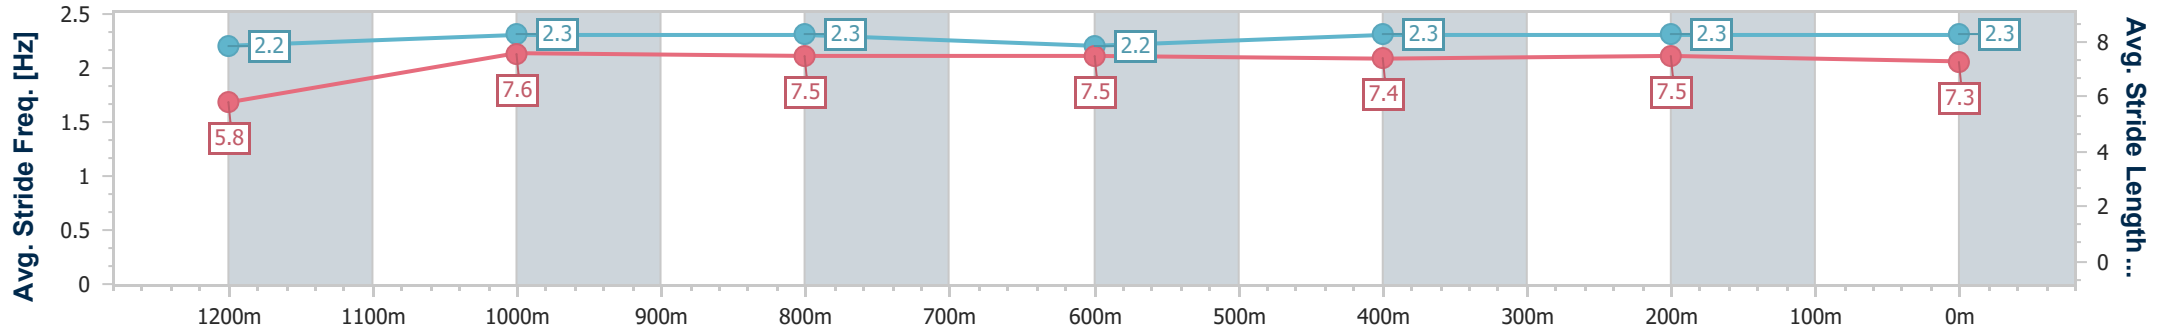

02 March 2023 - 17:26

Track Rating: Soft 5, Weather: Showers, Rail Position: +6m Entire

Section	Overall	1200m	1000m	800m	600m	400m	200m
Section Times	1:21.43 [1] (0:12.00)	1:09.43 [11] (0:11.30)	0:58.13 [10] (0:11.43)	0:46.70 [10] (0:11.62)	0:35.08 [10] (0:11.63)	0:23.45 [9] (0:11.63)	0:11.82 [6] (0:11.82)
Average Speed [km/h]	45.1	63.5	62.7	61.3	61.9	62.2	61.0
Top Speed [km/h]	62.9	64.5	63.7	62.6	62.4	62.9	62.8
Avg. Dist. to Rail [m]	5.4	0.9	2.7	2.0	0.3	2.7	5.3
Avg. Stride Freq. [Hz]	2.2	2.3	2.3	2.2	2.3	2.3	2.3
Avg. Stride Length [m]	5.8	7.6	7.5	7.5	7.4	7.5	7.3