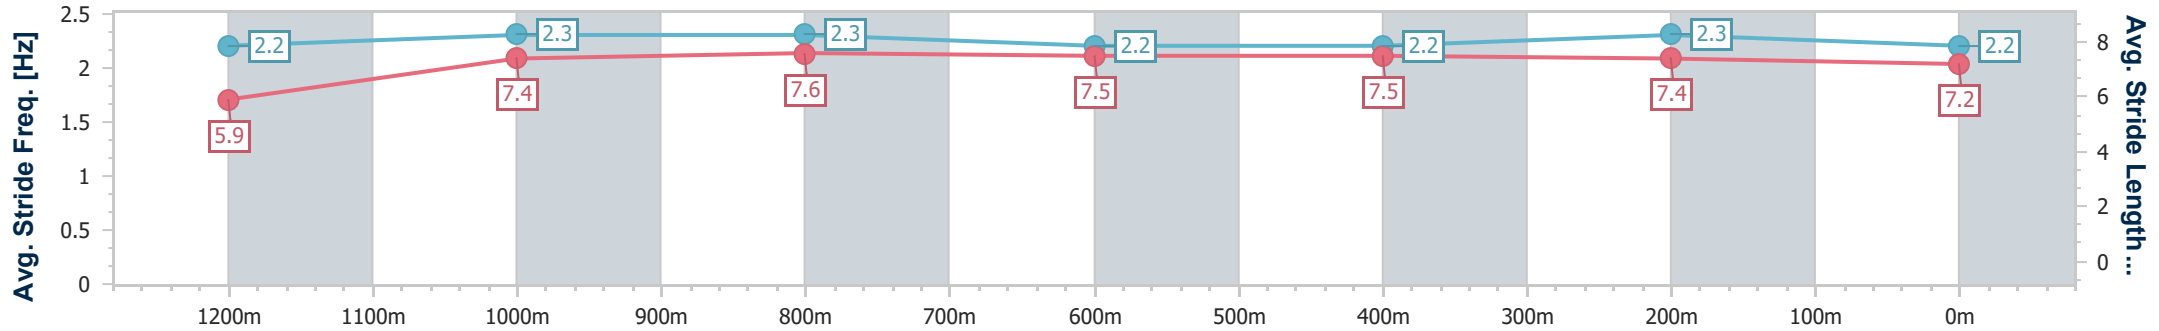

Horse/Jockey Name	California Zim Zim
Final Rank	10
Fastest Section Time (Section)	0:11.56 (1000m)
Top Speed [km/h] (Section)	63.1 (1200m)
Race State	Finished

Ipswich QLD Professional
Race 8: WWW.IEEC.COM.AU Colts, Geldings and Entires Class
1 Handicap - 1350m

02 March 2023 - 17:26

Track Rating: Soft 5, Weather: Showers, Rail Position: +6m Entire

Section	Overall	1200m	1000m	800m	600m	400m	200m
Section Times	1:22.99 [10] (0:11.74)	1:11.25 [8] (0:11.64)	0:59.61 [11] (0:11.56)	0:48.05 [11] (0:11.79)	0:36.26 [11] (0:12.00)	0:24.26 [11] (0:11.99)	0:12.27 [11] (0:12.27)
Average Speed [km/h]	46.0	61.9	62.1	60.7	59.6	60.0	58.7
Top Speed [km/h]	59.7	63.1	63.0	62.5	60.3	61.9	61.9
Avg. Dist. to Rail [m]	7.1	1.3	1.0	1.5	1.6	1.5	6.8
Avg. Stride Freq. [Hz]	2.2	2.3	2.3	2.2	2.2	2.3	2.2
Avg. Stride Length [m]	5.9	7.4	7.6	7.5	7.5	7.4	7.2

- [ ] Ranking at each section and finish
- -.-.- No data available at this section
- NA No data available