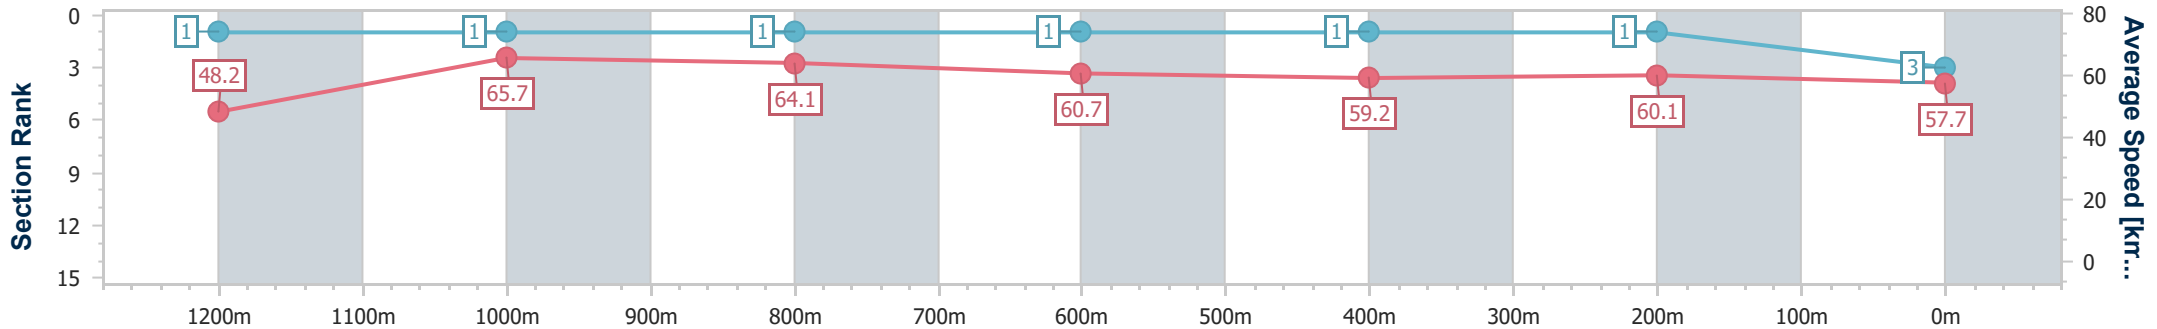

Horse/Jockey Name	The Rampant
Final Rank	3
Fastest Section Time (Section)	0:10.93 (1200m)
Top Speed [km/h] (Section)	66.6 (1200m)
Race State	Finished

Ipswich QLD Professional
Race 8: WWW.IEEC.COM.AU Colts, Geldings and Entires Class
1 Handicap - 1350m

02 March 2023 - 17:26

Track Rating: Soft 5, Weather: Showers, Rail Position: +6m Entire

Section	Overall	1200m	1000m	800m	600m	400m	200m
Section Times	1:21.71 [3] (0:11.20)	1:10.51 [1] (0:10.93)	0:59.58 [1] (0:11.20)	0:48.38 [1] (0:11.78)	0:36.60 [1] (0:12.14)	0:24.46 [1] (0:11.97)	0:12.49 [1] (0:12.49)
Average Speed [km/h]	48.2	65.7	64.1	60.7	59.2	60.1	57.7
Top Speed [km/h]	65.7	66.6	65.5	63.3	60.1	60.7	60.6
Avg. Dist. to Rail [m]	1.3	1.2	1.6	1.3	0.4	0.2	2.0
Avg. Stride Freq. [Hz]	2.2	2.3	2.3	2.2	2.2	2.3	2.3
Avg. Stride Length [m]	6.0	7.8	7.7	7.6	7.4	7.2	6.8

- [ ] Ranking at each section and finish
- -.-.- No data available at this section
- NA No data available