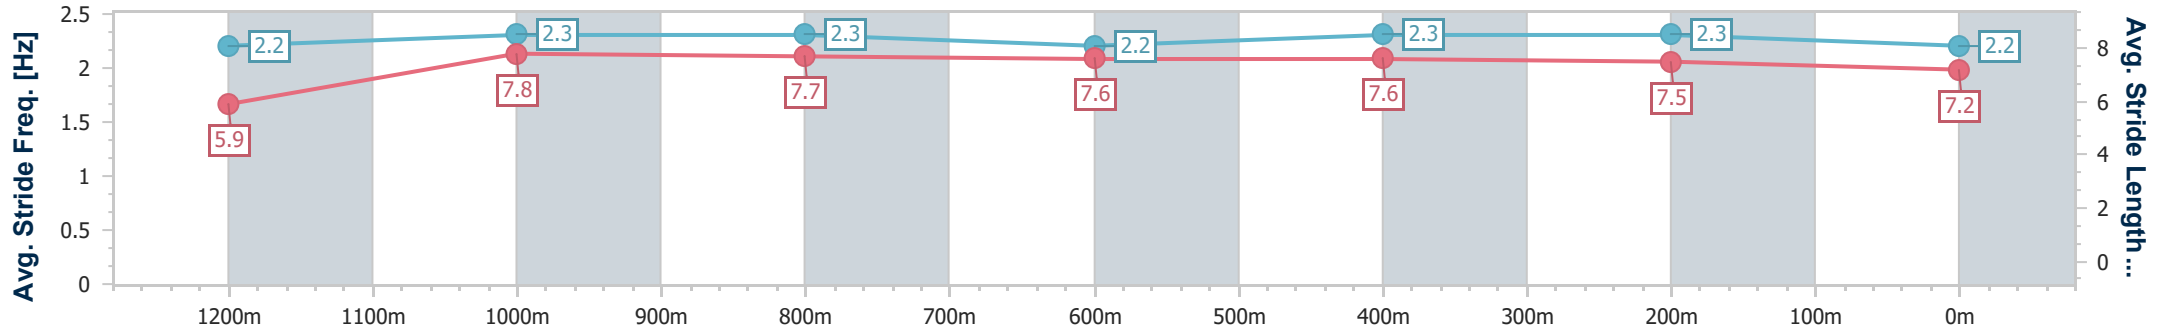

Horse/Jockey Name	Like A Lark
Final Rank	2
Fastest Section Time (Section)	0:11.30 (1200m)
Top Speed [km/h] (Section)	63.9 (1200m)
Race State	Finished

Ipswich QLD Professional
Race 8: WWW.IEEC.COM.AU Colts, Geldings and Entires Class
1 Handicap - 1350m

02 March 2023 - 17:26

Track Rating: Soft 5, Weather: Showers, Rail Position: +6m Entire

Section	Overall	1200m	1000m	800m	600m	400m	200m
Section Times	1:21.65 [2] (0:11.48)	1:10.17 [5] (0:11.30)	0:58.87 [7] (0:11.39)	0:47.48 [7] (0:11.74)	0:35.74 [6] (0:11.70)	0:24.04 [4] (0:11.80)	0:12.24 [2] (0:12.24)
Average Speed [km/h]	47.0	63.6	63.1	61.5	62.2	61.4	58.9
Top Speed [km/h]	62.8	63.9	63.9	62.7	63.2	62.5	60.8
Avg. Dist. to Rail [m]	1.4	1.3	0.7	0.6	2.3	1.2	2.2
Avg. Stride Freq. [Hz]	2.2	2.3	2.3	2.2	2.3	2.3	2.2
Avg. Stride Length [m]	5.9	7.8	7.7	7.6	7.6	7.5	7.2

- [ ] Ranking at each section and finish
- -.-.- No data available at this section
- NA No data available