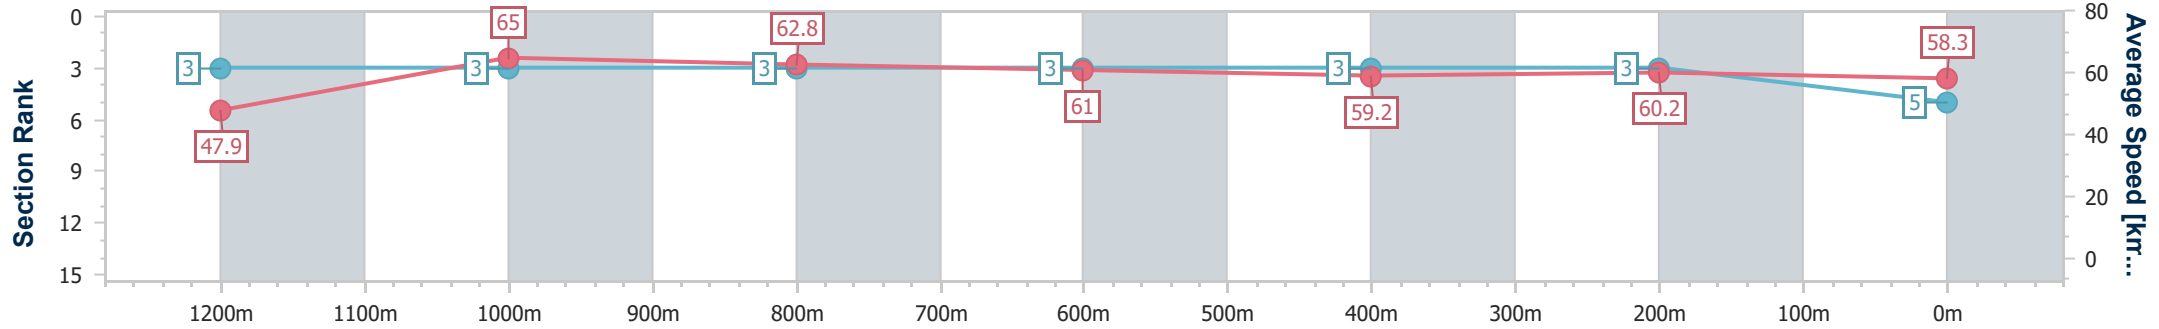

Horse/Jockey Name	Menotti
Final Rank	5
Fastest Section Time (Section)	0:11.07 (1200m)
Top Speed [km/h] (Section)	65.6 (1200m)
Race State	Finished

Ipswich QLD Professional
Race 8: WWW.IEEC.COM.AU Colts, Geldings and Entires Class
1 Handicap - 1350m

02 March 2023 - 17:26

Track Rating: Soft 5, Weather: Showers, Rail Position: +6m Entire

Section	Overall	1200m	1000m	800m	600m	400m	200m
Section Times	1:21.86 [5] (0:11.27)	1:10.59 [3] (0:11.07)	0:59.52 [3] (0:11.40)	0:48.12 [3] (0:11.70)	0:36.42 [3] (0:12.11)	0:24.31 [3] (0:11.95)	0:12.36 [3] (0:12.36)
Average Speed [km/h]	47.9	65.0	62.8	61.0	59.2	60.2	58.3
Top Speed [km/h]	64.5	65.6	63.8	62.2	60.6	61.6	60.5
Avg. Dist. to Rail [m]	1.3	0.9	2.3	2.0	1.2	0.3	1.0
Avg. Stride Freq. [Hz]	2.2	2.3	2.2	2.2	2.2	2.2	2.1
Avg. Stride Length [m]	6.2	7.8	7.8	7.7	7.5	7.5	7.4

- [ ] Ranking at each section and finish
- -.-.- No data available at this section
- NA No data available