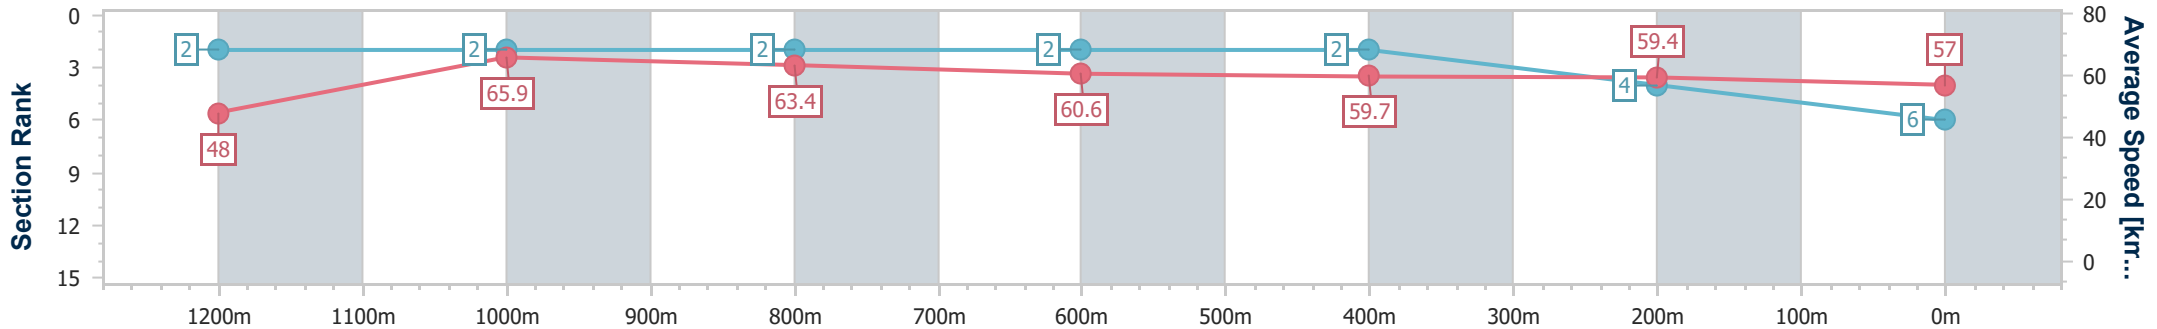

Horse/Jockey Name	Agarn
Final Rank	6
Fastest Section Time (Section)	0:10.95 (1200m)
Top Speed [km/h] (Section)	66.6 (1200m)
Race State	Finished

Ipswich QLD Professional
Race 8: WWW.IEEC.COM.AU Colts, Geldings and Entires Class
1 Handicap - 1350m

02 March 2023 - 17:26

Track Rating: Soft 5, Weather: Showers, Rail Position: +6m Entire

Section	Overall	1200m	1000m	800m	600m	400m	200m
Section Times	1:22.14 [6] (0:11.24)	1:10.90 [2] (0:10.95)	0:59.95 [2] (0:11.34)	0:48.61 [2] (0:11.84)	0:36.77 [2] (0:12.03)	0:24.74 [2] (0:12.10)	0:12.64 [4] (0:12.64)
Average Speed [km/h]	48.0	65.9	63.4	60.6	59.7	59.4	57.0
Top Speed [km/h]	65.4	66.6	65.5	61.4	60.2	60.0	57.4
Avg. Dist. to Rail [m]	4.7	1.3	0.6	0.6	0.4	0.2	1.6
Avg. Stride Freq. [Hz]	2.3	2.3	2.3	2.2	2.2	2.3	2.2
Avg. Stride Length [m]	5.9	7.8	7.7	7.5	7.4	7.3	7.2

- [ ] Ranking at each section and finish
- -.-.- No data available at this section
- NA No data available