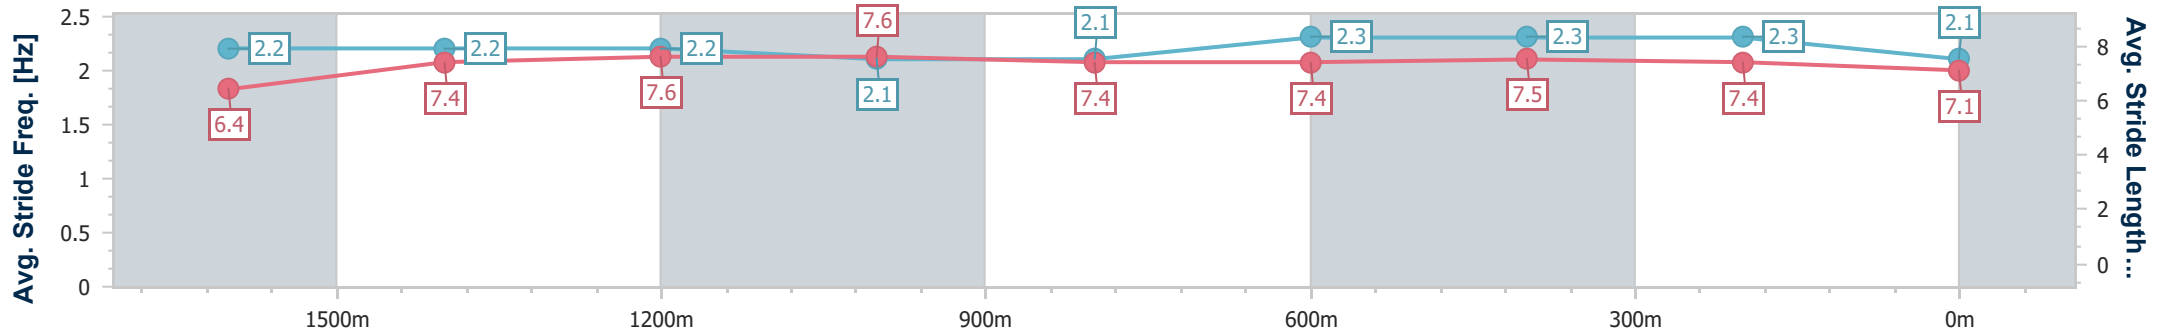

Section	Overall	1600m	1400m	1200m	1000m	800m	600m	400m	200m
Section Times	1:53.56 [8] (0:15.87)	1:37.69 [4] (0:11.84)	1:25.85 [4] (0:11.85)	1:14.00 [4] (0:12.37)	1:01.63 [5] (0:12.52)	0:49.11 [5] (0:11.98)	0:37.13 [1] (0:11.81)	0:25.32 [1] (0:12.03)	0:13.29 [6] (0:13.29)
Average Speed [km/h]	50.1	61.1	61.0	58.3	58.4	60.8	61.7	59.8	54.3
Top Speed [km/h]	60.7	61.8	62.0	60.6	59.5	62.5	62.6	61.6	57.1
Avg. Dist. to Rail [m]	2.4	1.7	2.3	2.9	3.3	2.8	2.6	5.6	4.2
Avg. Stride Freq. [Hz]	2.2	2.2	2.2	2.1	2.1	2.3	2.3	2.3	2.1
Avg. Stride Length [m]	6.4	7.4	7.6	7.6	7.4	7.4	7.5	7.4	7.1