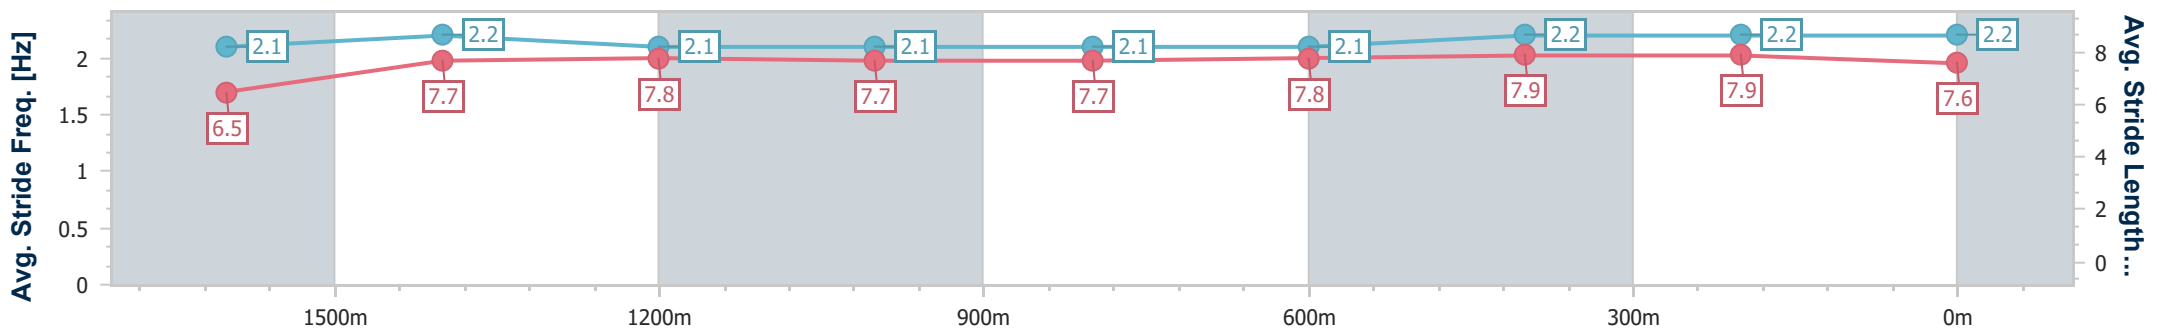

Horse/Jockey Name	Tavi Time
Final Rank	2
Fastest Section Time (Section)	0:11.17 (400m)
Top Speed [km/h] (Section)	65.3 (400m)
Race State	Finished

Eagle Farm QLD Professional
Race 3: FVS FIRE SOLUTIONS QTIS Three-Year-Old Handicap - 1820m
04 March 2023 - 13:13
Track Rating: Good 4, Weather: Fine, Rail Position: +4m Entire Course

BRISBANE RACING CLUB

Section	Overall	1600m	1400m	1200m	1000m	800m	600m	400m	200m
Section Times	1:51.73 [2] (0:16.37)	1:35.36 [9] (0:11.79)	1:23.57 [7] (0:11.89)	1:11.68 [8] (0:12.26)	0:59.42 [8] (0:12.36)	0:47.06 [8] (0:12.15)	0:34.91 [6] (0:11.79)	0:23.12 [8] (0:11.17)	0:11.95 [1] (0:11.95)
Average Speed [km/h]	49.0	61.5	60.7	58.8	59.0	60.3	61.9	64.5	60.5
Top Speed [km/h]	60.5	62.2	61.6	61.8	62.0	61.6	65.1	65.3	62.0
Avg. Dist. to Rail [m]	5.5	1.7	2.5	2.6	2.8	3.2	3.2	6.3	5.3
Avg. Stride Freq. [Hz]	2.1	2.2	2.1	2.1	2.1	2.1	2.2	2.2	2.2
Avg. Stride Length [m]	6.5	7.7	7.8	7.7	7.7	7.8	7.9	7.9	7.6

- [ ] Ranking at each section and finish
- -.-.- No data available at this section
- NA No data available