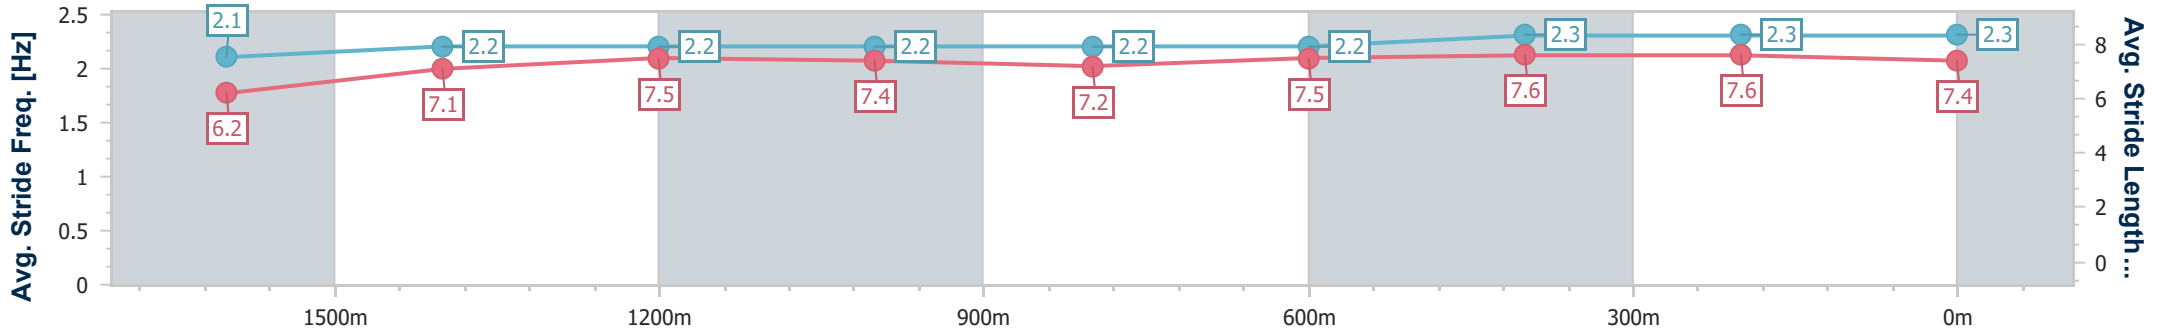

Section	Overall	1600m	1400m	1200m	1000m	800m	600m	400m	200m			
Section Times	1:51.72 [1] (0:16.33)	1:35.39 [8] (0:12.12)	1:23.27 [9] (0:11.89)	1:11.38 [10] (0:12.18)	0:59.20 [10] (0:12.49)	0:46.71 [10] (0:11.94)	0:34.77 [9] (0:11.65)	0:23.12 [7] (0:11.28)	0:11.84 [3] (0:11.84)			
Average Speed [km/h]	49.1	60.1	60.6	59.3	58.4	61.0	62.9	63.8	60.9			
Top Speed [km/h]	58.8	61.8	61.9	61.8	61.1	62.7	63.8	64.7	63.1			
Avg. Dist. to Rail [m]	4.9	2.9	3.0	3.4	2.5	2.7	3.4	8.3	7.9			
Avg. Stride Freq. [Hz]	2.1	2.2	2.2	2.2	2.2	2.2	2.3	2.3	2.3			
Avg. Stride Length [m]	6.2	7.1	7.5	7.4	7.2	7.5	7.6	7.6	7.4			