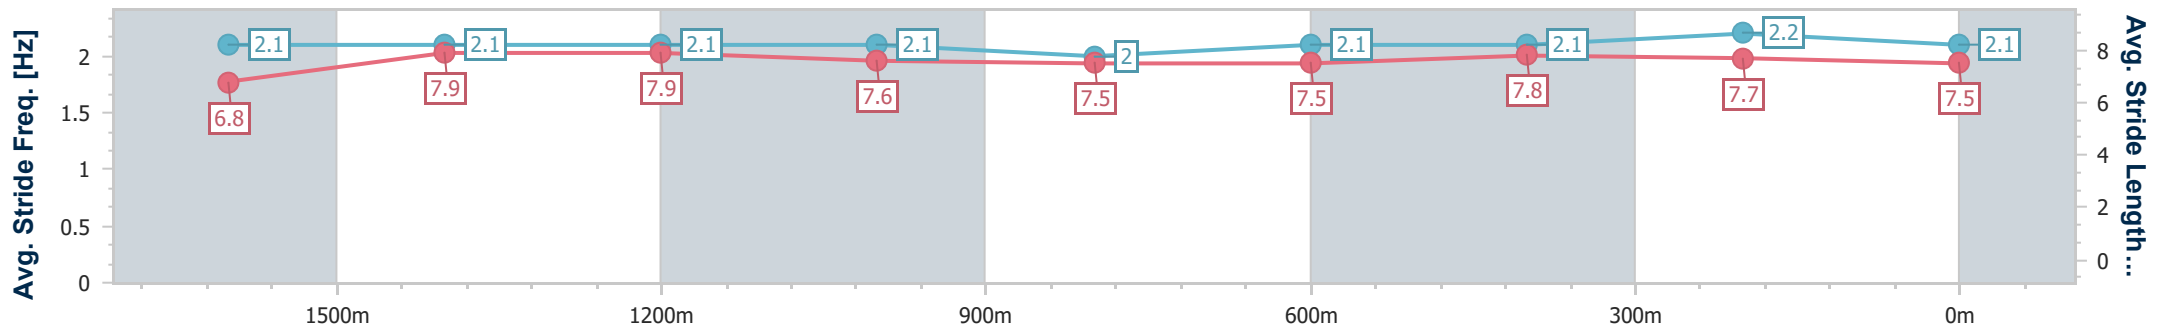

Section	Overall	1600m	1400m	1200m	1000m	800m	600m	400m	200m			
Section Times	1:52.28 [4] (0:15.46)	1:36.82 [1] (0:11.76)	1:25.06 [1] (0:11.55)	1:13.51 [1] (0:12.38)	1:01.13 [1] (0:12.71)	0:48.42 [1] (0:12.54)	0:35.88 [2] (0:11.79)	0:24.09 [2] (0:11.73)	0:12.36 [3] (0:12.36)			
Average Speed [km/h]	51.5	61.4	62.5	58.2	56.9	57.8	61.1	61.4	58.4			
Top Speed [km/h]	61.5	62.9	63.4	60.9	57.9	60.2	62.2	62.2	59.9			
Avg. Dist. to Rail [m]	3.3	0.8	1.8	1.9	1.2	1.0	0.4	2.5	5.3			
Avg. Stride Freq. [Hz]	2.1	2.1	2.1	2.1	2.0	2.1	2.1	2.2	2.1			
Avg. Stride Length [m]	6.8	7.9	7.9	7.6	7.5	7.5	7.8	7.7	7.5			