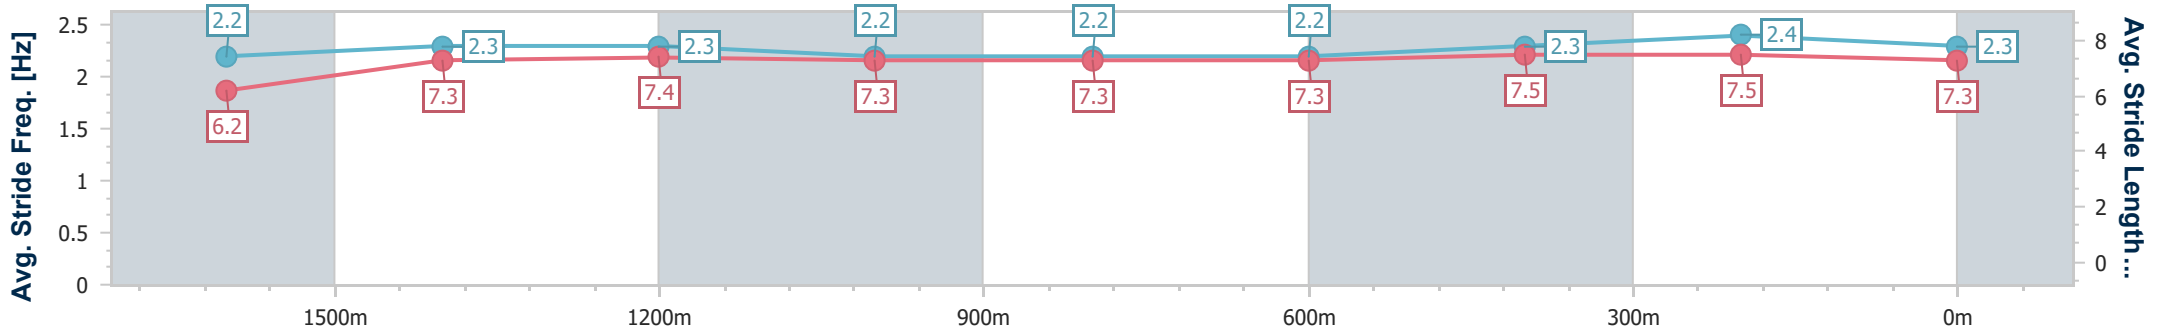

Horse/Jockey Name	Tapildoodleo
Final Rank	3
Fastest Section Time (Section)	0:11.37 (400m)
Top Speed [km/h] (Section)	64.8 (400m)
Race State	Finished

Eagle Farm QLD Professional
Race 3: FVS FIRE SOLUTIONS QTIS Three-Year-Old Handicap - 1820m
04 March 2023 - 13:13
Track Rating: Good 4, Weather: Fine, Rail Position: +4m Entire Course

BRISBANE RACING CLUB

Section	Overall	1600m	1400m	1200m	1000m	800m	600m	400m	200m			
Section Times	1:51.83 [3] (0:16.09)	1:35.74 [6] (0:11.86)	1:23.88 [6] (0:11.84)	1:12.04 [6] (0:12.35)	0:59.69 [7] (0:12.47)	0:47.22 [7] (0:12.25)	0:34.97 [7] (0:11.66)	0:23.31 [6] (0:11.37)	0:11.94 [2] (0:11.94)			
Average Speed [km/h]	49.4	61.0	60.9	58.5	58.2	59.4	62.4	63.4	60.6			
Top Speed [km/h]	60.8	61.9	61.7	61.2	59.4	60.9	64.4	64.8	61.8			
Avg. Dist. to Rail [m]	3.1	1.2	1.7	1.9	2.0	2.3	2.2	2.1	3.1			
Avg. Stride Freq. [Hz]	2.2	2.3	2.3	2.2	2.2	2.2	2.3	2.4	2.3			
Avg. Stride Length [m]	6.2	7.3	7.4	7.3	7.3	7.3	7.5	7.5	7.3			

- [ ] Ranking at each section and finish
- -.-.- No data available at this section
- NA No data available