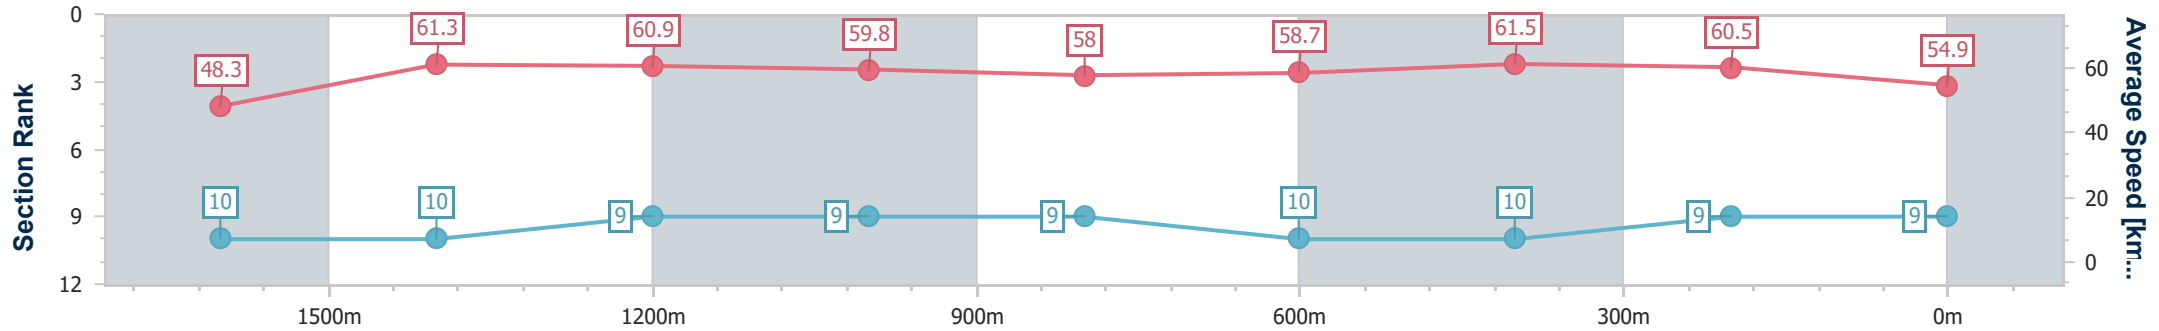

Horse/Jockey Name	Syrian Star
Final Rank	9
Fastest Section Time (Section)	0:11.61 (600m)
Top Speed [km/h] (Section)	63.5 (600m)
Race State	Finished

Eagle Farm QLD Professional
Race 3: FVS FIRE SOLUTIONS QTIS Three-Year-Old Handicap - 1820m
04 March 2023 - 13:13
Track Rating: Good 4, Weather: Fine, Rail Position: +4m Entire Course

BRISBANE RACING CLUB

Section	Overall	1600m	1400m	1200m	1000m	800m	600m	400m	200m
Section Times	1:53.63 [9] (0:16.69)	1:36.94 [10] (0:11.76)	1:25.18 [10] (0:11.84)	1:13.34 [9] (0:12.03)	1:01.31 [9] (0:12.37)	0:48.94 [9] (0:12.28)	0:36.66 [10] (0:11.61)	0:25.05 [10] (0:11.91)	0:13.14 [9] (0:13.14)
Average Speed [km/h]	48.3	61.3	60.9	59.8	58.0	58.7	61.5	60.5	54.9
Top Speed [km/h]	60.5	62.7	62.9	61.9	58.8	60.3	63.5	63.2	58.4
Avg. Dist. to Rail [m]	7.0	0.5	0.7	0.4	0.5	0.4	1.4	0.8	1.3
Avg. Stride Freq. [Hz]	2.2	2.4	2.3	2.3	2.3	2.3	2.4	2.4	2.3
Avg. Stride Length [m]	6.1	7.2	7.2	7.1	7.1	7.2	7.1	6.9	6.6

- [ ] Ranking at each section and finish
- -.-.- No data available at this section
- NA No data available