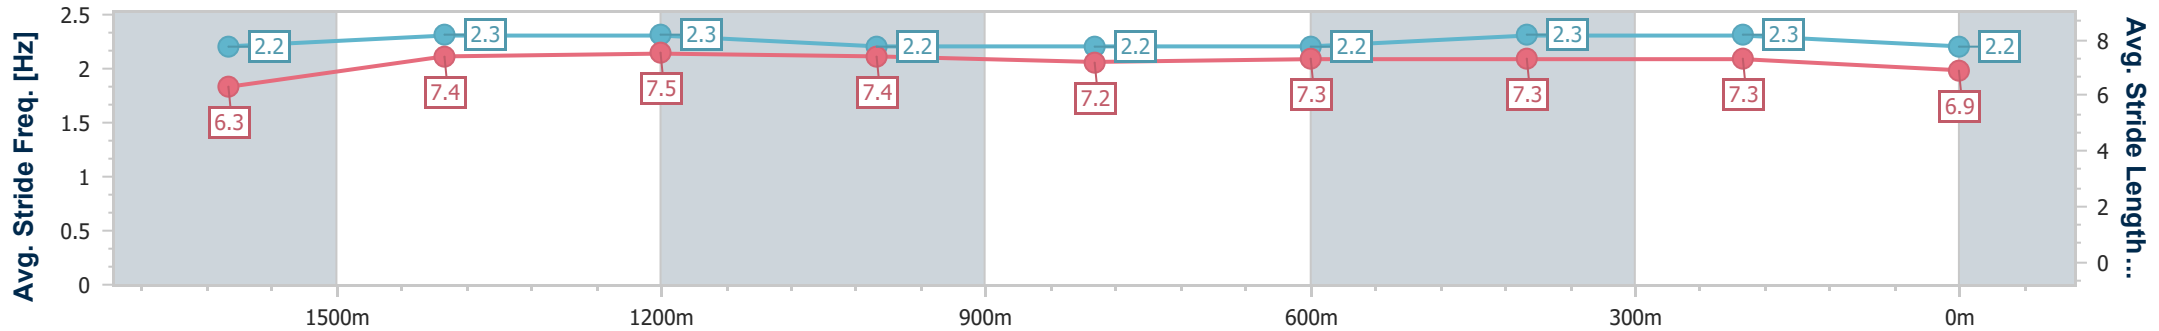

Section	Overall	1600m	1400m	1200m	1000m	800m	600m	400m	200m			
Section Times	1:53.18 [7] (0:16.02)	1:37.16 [5] (0:11.77)	1:25.39 [5] (0:11.73)	1:13.66 [5] (0:12.07)	1:01.59 [3] (0:12.57)	0:49.02 [3] (0:12.38)	0:36.64 [4] (0:11.78)	0:24.86 [3] (0:11.81)	0:13.05 [7] (0:13.05)			
Average Speed [km/h]	49.6	61.4	61.5	59.6	57.7	58.3	61.2	60.9	55.5			
Top Speed [km/h]	60.0	61.6	62.1	61.3	58.3	59.8	62.2	62.7	58.8			
Avg. Dist. to Rail [m]	2.1	1.2	1.3	1.2	1.2	0.6	0.7	4.6	6.0			
Avg. Stride Freq. [Hz]	2.2	2.3	2.3	2.2	2.2	2.2	2.3	2.3	2.2			
Avg. Stride Length [m]	6.3	7.4	7.5	7.4	7.2	7.3	7.3	7.3	6.9			