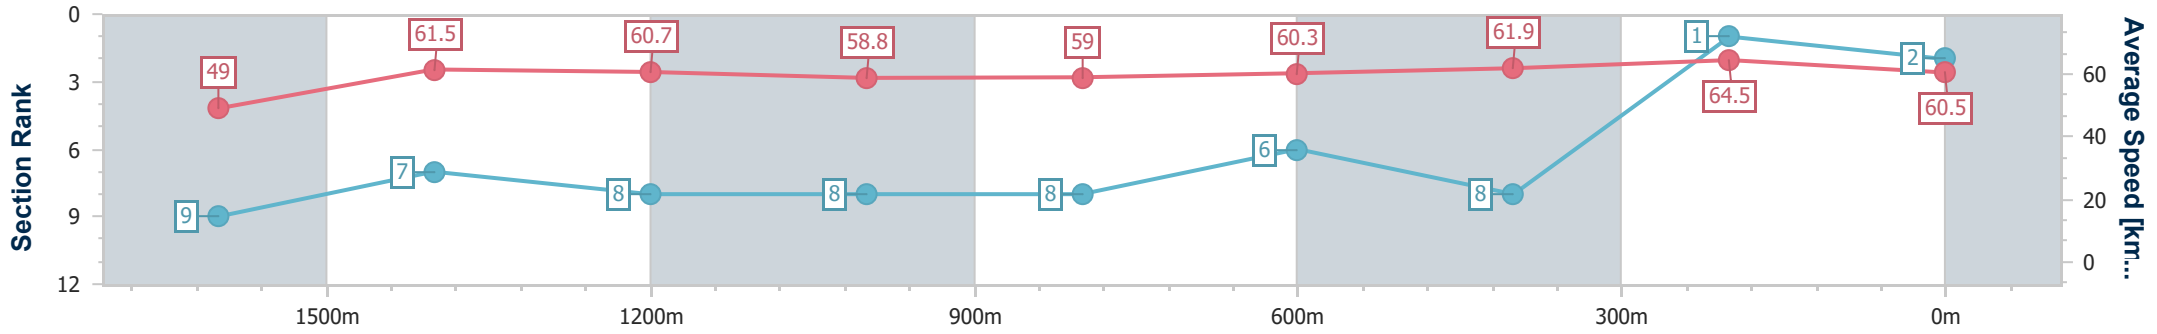

Horse/Jockey Name	Tavi Time
Final Rank	2
Fastest Section Time (Section)	0:11.17 (400m)
Top Speed [km/h] (Section)	65.3 (400m)
Race State	Finished

Eagle Farm QLD Professional
Race 3: FVS FIRE SOLUTIONS QTIS Three-Year-Old Handicap - 1820m
04 March 2023 - 13:13
Track Rating: Good 4, Weather: Fine, Rail Position: +4m Entire Course

BRISBANE RACING CLUB

Section	Overall	1600m	1400m	1200m	1000m	800m	600m	400m	200m
Section Times	1:51.73 [2] (0:16.37)	1:35.36 [9] (0:11.79)	1:23.57 [7] (0:11.89)	1:11.68 [8] (0:12.26)	0:59.42 [8] (0:12.36)	0:47.06 [8] (0:12.15)	0:34.91 [6] (0:11.79)	0:23.12 [8] (0:11.17)	0:11.95 [1] (0:11.95)
Average Speed [km/h]	49.0	61.5	60.7	58.8	59.0	60.3	61.9	64.5	60.5
Top Speed [km/h]	60.5	62.2	61.6	61.8	62.0	61.6	65.1	65.3	62.0
Avg. Dist. to Rail [m]	5.5	1.7	2.5	2.6	2.8	3.2	3.2	6.3	5.3
Avg. Stride Freq. [Hz]	2.1	2.2	2.1	2.1	2.1	2.1	2.2	2.2	2.2
Avg. Stride Length [m]	6.5	7.7	7.8	7.7	7.7	7.8	7.9	7.9	7.6

- [ ] Ranking at each section and finish
- -.-.- No data available at this section
- NA No data available