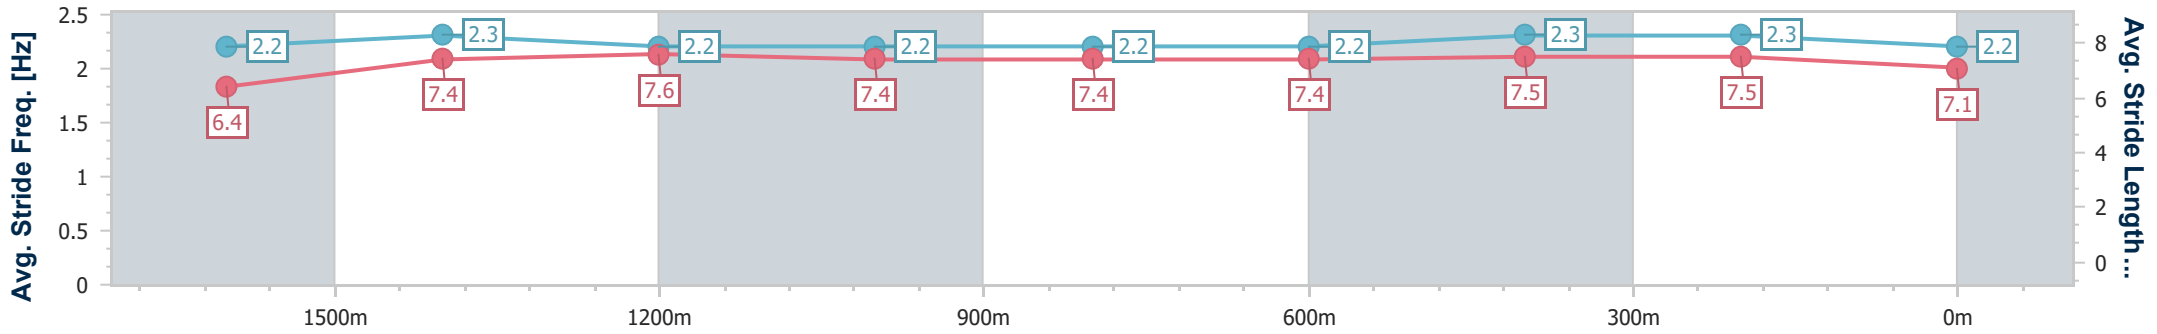

Horse/Jockey Name	Fairway Star
Final Rank	5
Fastest Section Time (Section)	0:11.48 (400m)
Top Speed [km/h] (Section)	64.7 (400m)
Race State	Finished

Eagle Farm QLD Professional
Race 3: FVS FIRE SOLUTIONS QTIS Three-Year-Old Handicap - 1820m
04 March 2023 - 13:13
Track Rating: Good 4, Weather: Fine, Rail Position: +4m Entire Course

BRISBANE RACING CLUB

Section	Overall	1600m	1400m	1200m	1000m	800m	600m	400m	200m			
Section Times	1:52.75 [5] (0:15.65)	1:37.10 [3] (0:11.87)	1:25.23 [3] (0:11.81)	1:13.42 [3] (0:12.40)	1:01.02 [4] (0:12.59)	0:48.43 [4] (0:12.32)	0:36.11 [5] (0:11.86)	0:24.25 [5] (0:11.48)	0:12.77 [5] (0:12.77)			
Average Speed [km/h]	51.1	61.0	61.1	58.1	57.9	59.0	61.7	62.7	56.5			
Top Speed [km/h]	61.9	61.9	62.0	59.4	58.8	61.6	62.7	64.7	60.7			
Avg. Dist. to Rail [m]	5.5	1.7	2.2	2.1	2.5	2.5	3.0	6.2	7.2			
Avg. Stride Freq. [Hz]	2.2	2.3	2.2	2.2	2.2	2.2	2.3	2.3	2.2			
Avg. Stride Length [m]	6.4	7.4	7.6	7.4	7.4	7.4	7.5	7.5	7.1			

- [ ] Ranking at each section and finish
- -.-.- No data available at this section
- NA No data available