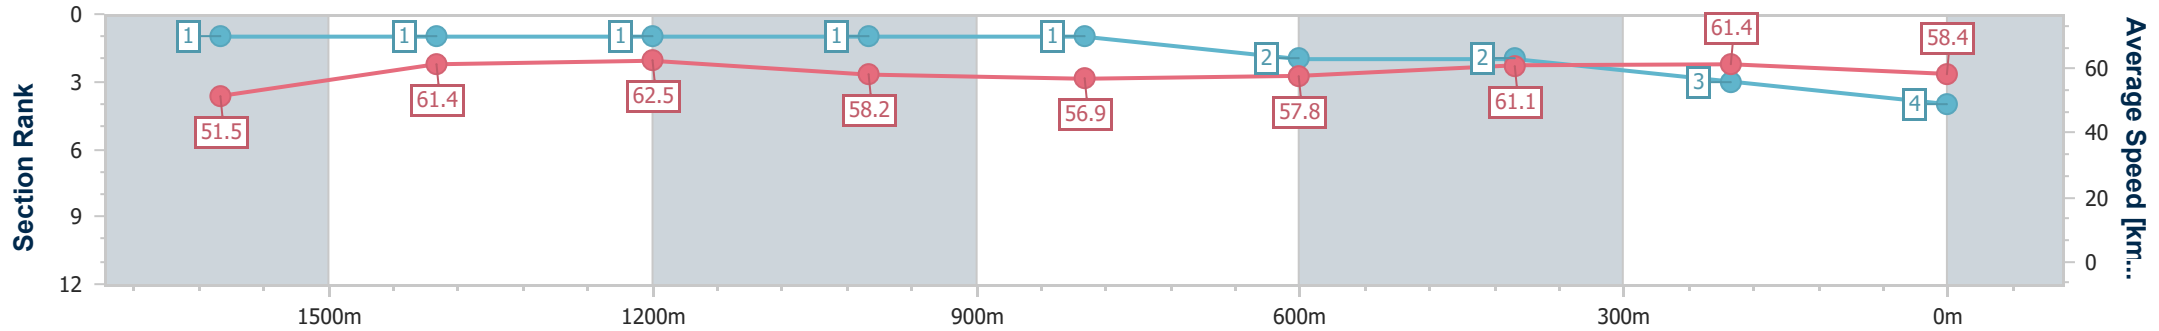

Section	Overall	1600m	1400m	1200m	1000m	800m	600m	400m	200m			
Section Times	1:52.28 [4] (0:15.46)	1:36.82 [1] (0:11.76)	1:25.06 [1] (0:11.55)	1:13.51 [1] (0:12.38)	1:01.13 [1] (0:12.71)	0:48.42 [1] (0:12.54)	0:35.88 [2] (0:11.79)	0:24.09 [2] (0:11.73)	0:12.36 [3] (0:12.36)			
Average Speed [km/h]	51.5	61.4	62.5	58.2	56.9	57.8	61.1	61.4	58.4			
Top Speed [km/h]	61.5	62.9	63.4	60.9	57.9	60.2	62.2	62.2	59.9			
Avg. Dist. to Rail [m]	3.3	0.8	1.8	1.9	1.2	1.0	0.4	2.5	5.3			
Avg. Stride Freq. [Hz]	2.1	2.1	2.1	2.1	2.0	2.1	2.1	2.2	2.1			
Avg. Stride Length [m]	6.8	7.9	7.9	7.6	7.5	7.5	7.8	7.7	7.5			