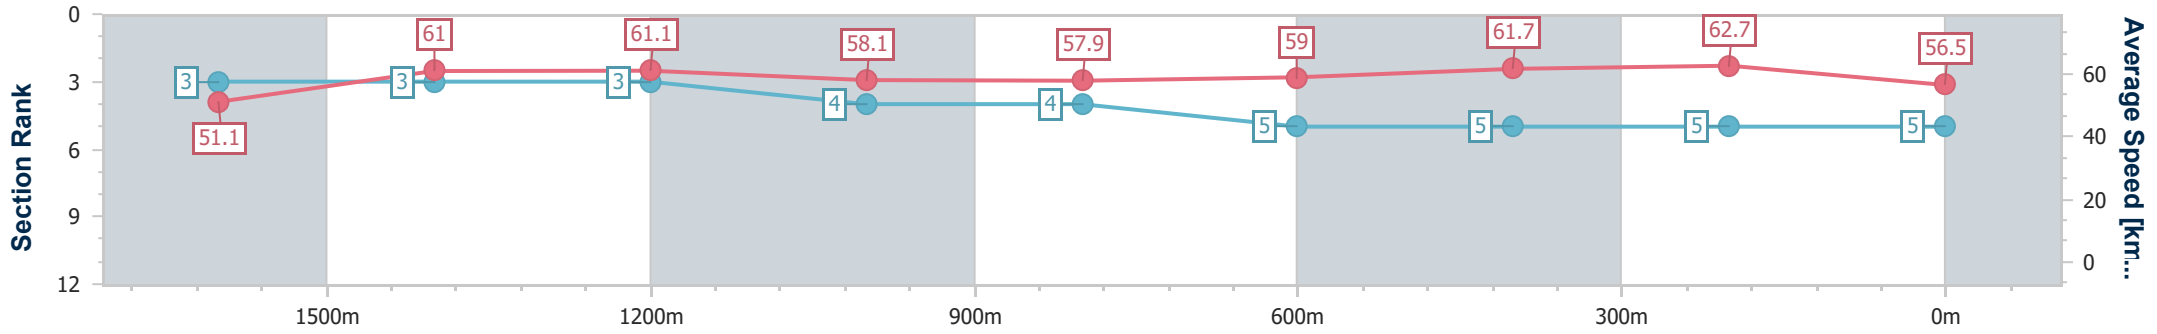

Horse/Jockey Name	Fairway Star
Final Rank	5
Fastest Section Time (Section)	0:11.48 (400m)
Top Speed [km/h] (Section)	64.7 (400m)
Race State	Finished

Eagle Farm QLD Professional
Race 3: FVS FIRE SOLUTIONS QTIS Three-Year-Old Handicap - 1820m
04 March 2023 - 13:13
Track Rating: Good 4, Weather: Fine, Rail Position: +4m Entire Course

BRISBANE RACING CLUB

Section	Overall	1600m	1400m	1200m	1000m	800m	600m	400m	200m			
Section Times	1:52.75 [5] (0:15.65)	1:37.10 [3] (0:11.87)	1:25.23 [3] (0:11.81)	1:13.42 [3] (0:12.40)	1:01.02 [4] (0:12.59)	0:48.43 [4] (0:12.32)	0:36.11 [5] (0:11.86)	0:24.25 [5] (0:11.48)	0:12.77 [5] (0:12.77)			
Average Speed [km/h]	51.1	61.0	61.1	58.1	57.9	59.0	61.7	62.7	56.5			
Top Speed [km/h]	61.9	61.9	62.0	59.4	58.8	61.6	62.7	64.7	60.7			
Avg. Dist. to Rail [m]	5.5	1.7	2.2	2.1	2.5	2.5	3.0	6.2	7.2			
Avg. Stride Freq. [Hz]	2.2	2.3	2.2	2.2	2.2	2.2	2.3	2.3	2.2			
Avg. Stride Length [m]	6.4	7.4	7.6	7.4	7.4	7.4	7.5	7.5	7.1			

- [ ] Ranking at each section and finish
- -.-.- No data available at this section
- NA No data available