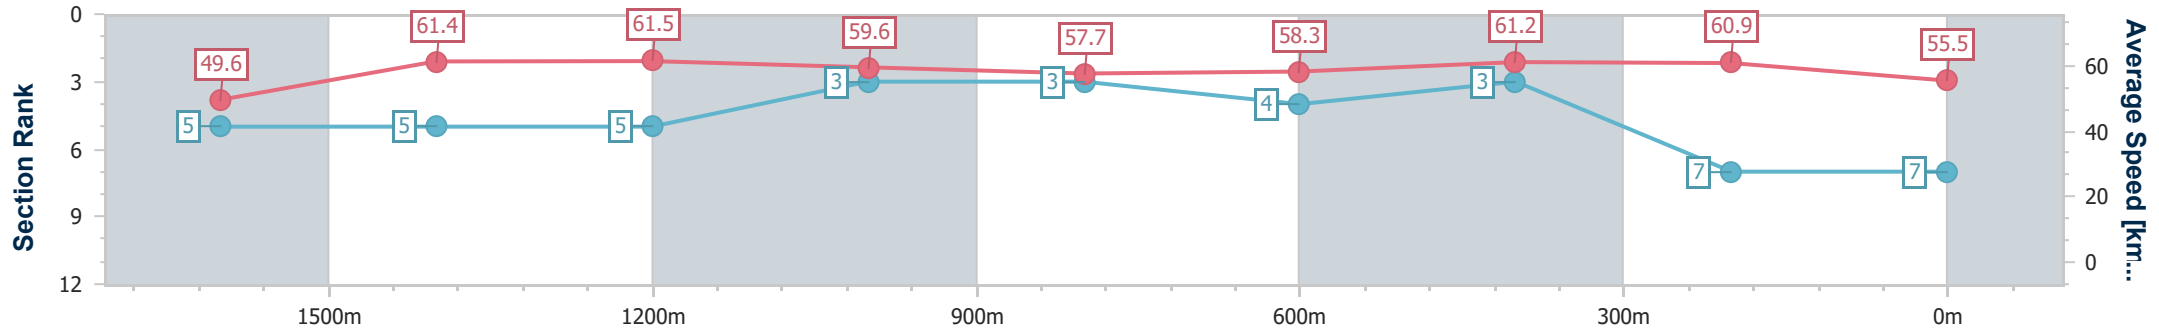

Section	Overall	1600m	1400m	1200m	1000m	800m	600m	400m	200m			
Section Times	1:53.18 [7] (0:16.02)	1:37.16 [5] (0:11.77)	1:25.39 [5] (0:11.73)	1:13.66 [5] (0:12.07)	1:01.59 [3] (0:12.57)	0:49.02 [3] (0:12.38)	0:36.64 [4] (0:11.78)	0:24.86 [3] (0:11.81)	0:13.05 [7] (0:13.05)			
Average Speed [km/h]	49.6	61.4	61.5	59.6	57.7	58.3	61.2	60.9	55.5			
Top Speed [km/h]	60.0	61.6	62.1	61.3	58.3	59.8	62.2	62.7	58.8			
Avg. Dist. to Rail [m]	2.1	1.2	1.3	1.2	1.2	0.6	0.7	4.6	6.0			
Avg. Stride Freq. [Hz]	2.2	2.3	2.3	2.2	2.2	2.2	2.3	2.3	2.2			
Avg. Stride Length [m]	6.3	7.4	7.5	7.4	7.2	7.3	7.3	7.3	6.9			