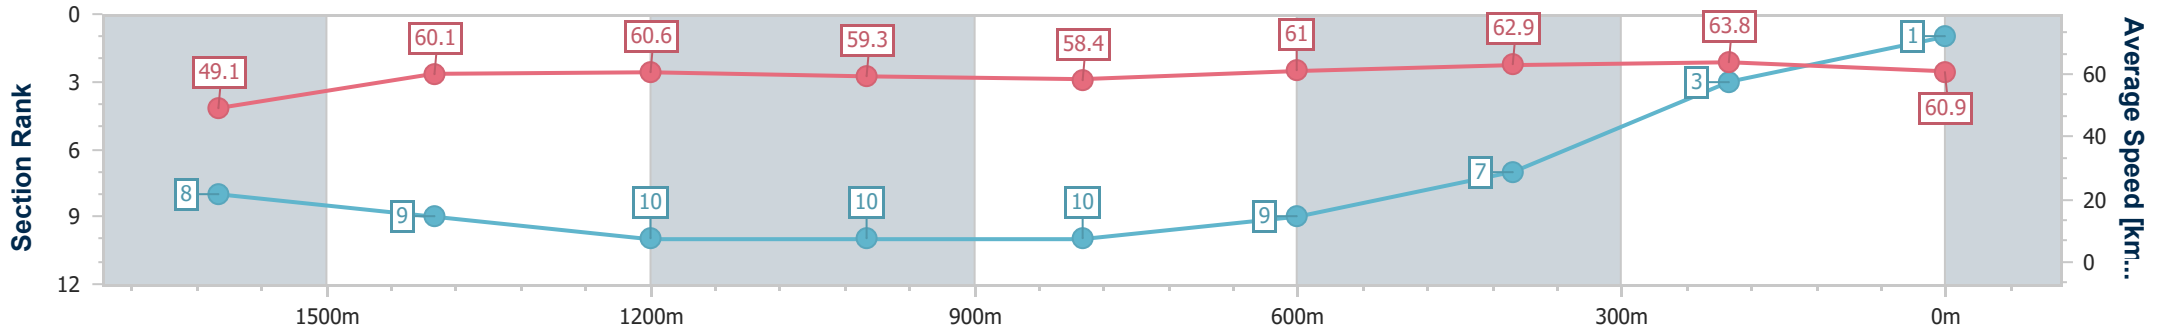

Section	Overall	1600m	1400m	1200m	1000m	800m	600m	400m	200m			
Section Times	1:51.72 [1] (0:16.33)	1:35.39 [8] (0:12.12)	1:23.27 [9] (0:11.89)	1:11.38 [10] (0:12.18)	0:59.20 [10] (0:12.49)	0:46.71 [10] (0:11.94)	0:34.77 [9] (0:11.65)	0:23.12 [7] (0:11.28)	0:11.84 [3] (0:11.84)			
Average Speed [km/h]	49.1	60.1	60.6	59.3	58.4	61.0	62.9	63.8	60.9			
Top Speed [km/h]	58.8	61.8	61.9	61.8	61.1	62.7	63.8	64.7	63.1			
Avg. Dist. to Rail [m]	4.9	2.9	3.0	3.4	2.5	2.7	3.4	8.3	7.9			
Avg. Stride Freq. [Hz]	2.1	2.2	2.2	2.2	2.2	2.2	2.3	2.3	2.3			
Avg. Stride Length [m]	6.2	7.1	7.5	7.4	7.2	7.5	7.6	7.6	7.4			