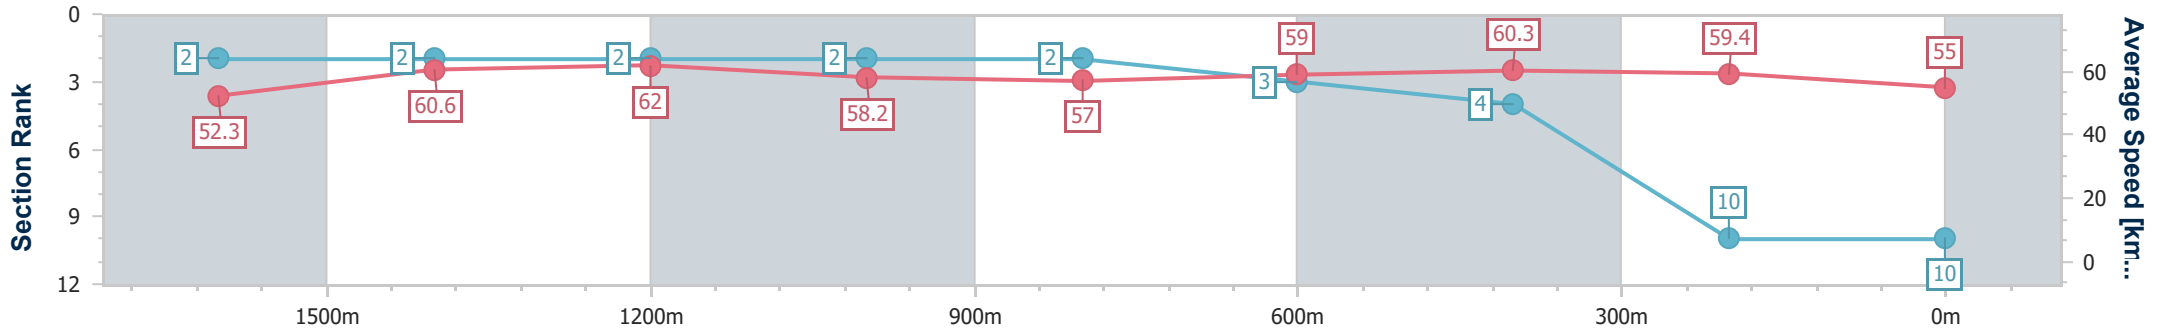

Horse/Jockey Name	Shadyvale Storm
Final Rank	10
Fastest Section Time (Section)	0:11.61 (1400m)
Top Speed [km/h] (Section)	64.0 (1400m)
Race State	Finished

Eagle Farm QLD Professional
Race 3: FVS FIRE SOLUTIONS QTIS Three-Year-Old Handicap - 1820m
04 March 2023 - 13:13
Track Rating: Good 4, Weather: Fine, Rail Position: +4m Entire Course

BRISBANE RACING CLUB

Section	Overall	1600m	1400m	1200m	1000m	800m	600m	400m	200m				
Section Times	1:53.74 [10] (0:15.46)	1:38.28 [2] (0:11.94)	1:26.34 [2] (0:11.61)	1:14.73 [2] (0:12.38)	1:02.35 [2] (0:12.80)	0:49.55 [2] (0:12.29)	0:37.26 [3] (0:11.98)	0:25.28 [4] (0:12.13)	0:13.15 [10] (0:13.15)				
Average Speed [km/h]	52.3	60.6	62.0	58.2	57.0	59.0	60.3	59.4	55.0				
Top Speed [km/h]	63.3	63.2	64.0	59.4	57.6	61.1	61.7	61.6	57.4				
Avg. Dist. to Rail [m]	6.9	1.5	0.8	1.7	2.7	1.6	0.9	4.2	5.2				
Avg. Stride Freq. [Hz]	2.3	2.3	2.3	2.2	2.2	2.3	2.3	2.3	2.2				
Avg. Stride Length [m]	6.3	7.3	7.4	7.3	7.1	7.1	7.2	7.2	6.8				

- [ ] Ranking at each section and finish
- -.-.- No data available at this section
- NA No data available