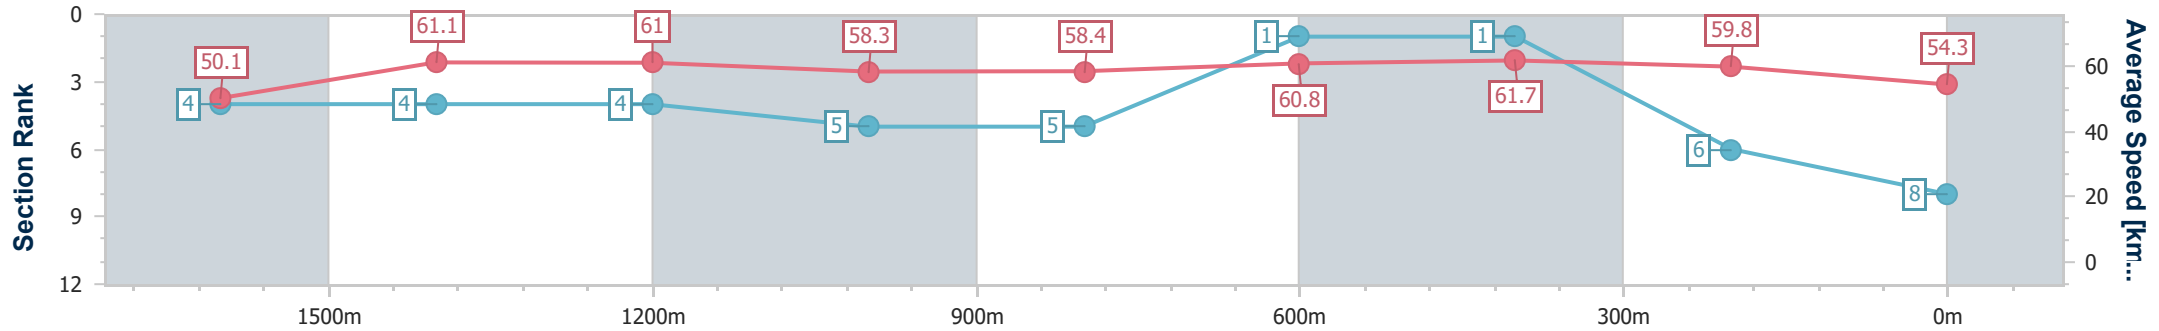

Section	Overall	1600m	1400m	1200m	1000m	800m	600m	400m	200m
Section Times	1:53.56 [8] (0:15.87)	1:37.69 [4] (0:11.84)	1:25.85 [4] (0:11.85)	1:14.00 [4] (0:12.37)	1:01.63 [5] (0:12.52)	0:49.11 [5] (0:11.98)	0:37.13 [1] (0:11.81)	0:25.32 [1] (0:12.03)	0:13.29 [6] (0:13.29)
Average Speed [km/h]	50.1	61.1	61.0	58.3	58.4	60.8	61.7	59.8	54.3
Top Speed [km/h]	60.7	61.8	62.0	60.6	59.5	62.5	62.6	61.6	57.1
Avg. Dist. to Rail [m]	2.4	1.7	2.3	2.9	3.3	2.8	2.6	5.6	4.2
Avg. Stride Freq. [Hz]	2.2	2.2	2.2	2.1	2.1	2.3	2.3	2.3	2.1
Avg. Stride Length [m]	6.4	7.4	7.6	7.6	7.4	7.4	7.5	7.4	7.1