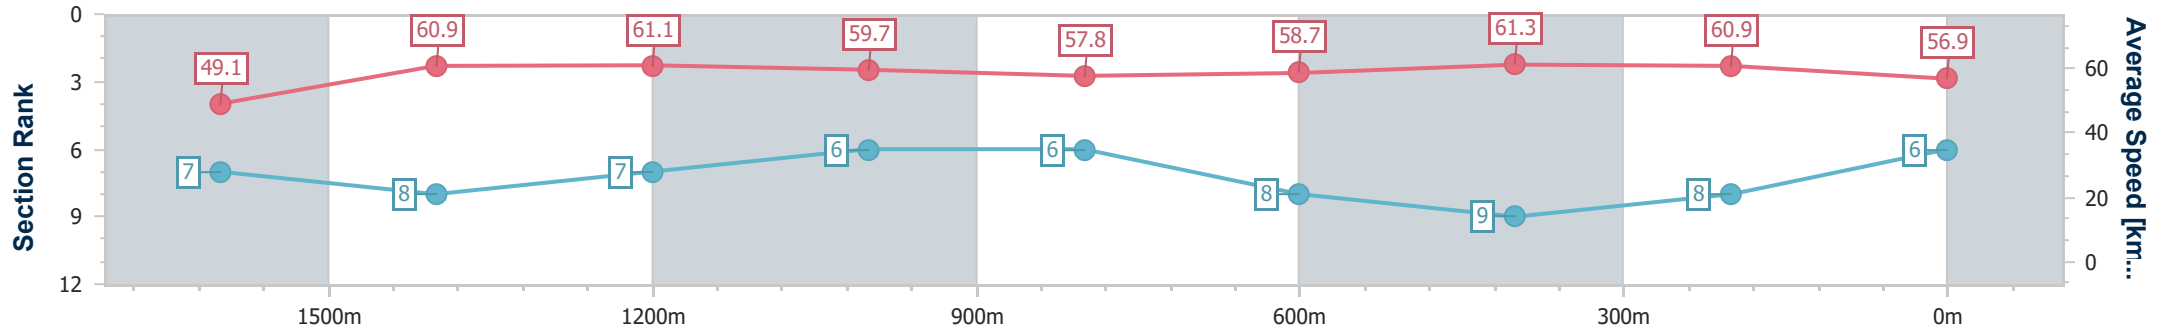

Section	Overall	1600m	1400m	1200m	1000m	800m	600m	400m	200m			
Section Times	1:53.13 [6] (0:16.30)	1:36.83 [7] (0:11.91)	1:24.92 [8] (0:11.80)	1:13.12 [7] (0:12.05)	1:01.07 [6] (0:12.48)	0:48.59 [6] (0:12.31)	0:36.28 [8] (0:11.76)	0:24.52 [9] (0:11.82)	0:12.70 [8] (0:12.70)			
Average Speed [km/h]	49.1	60.9	61.1	59.7	57.8	58.7	61.3	60.9	56.9			
Top Speed [km/h]	60.9	62.4	62.5	61.6	58.4	60.4	62.9	62.9	59.0			
Avg. Dist. to Rail [m]	4.9	1.7	0.9	0.5	0.3	0.7	0.3	0.9	1.9			
Avg. Stride Freq. [Hz]	2.3	2.4	2.3	2.3	2.2	2.3	2.3	2.3	2.2			
Avg. Stride Length [m]	5.9	7.1	7.2	7.2	7.2	7.2	7.5	7.3	7.1			