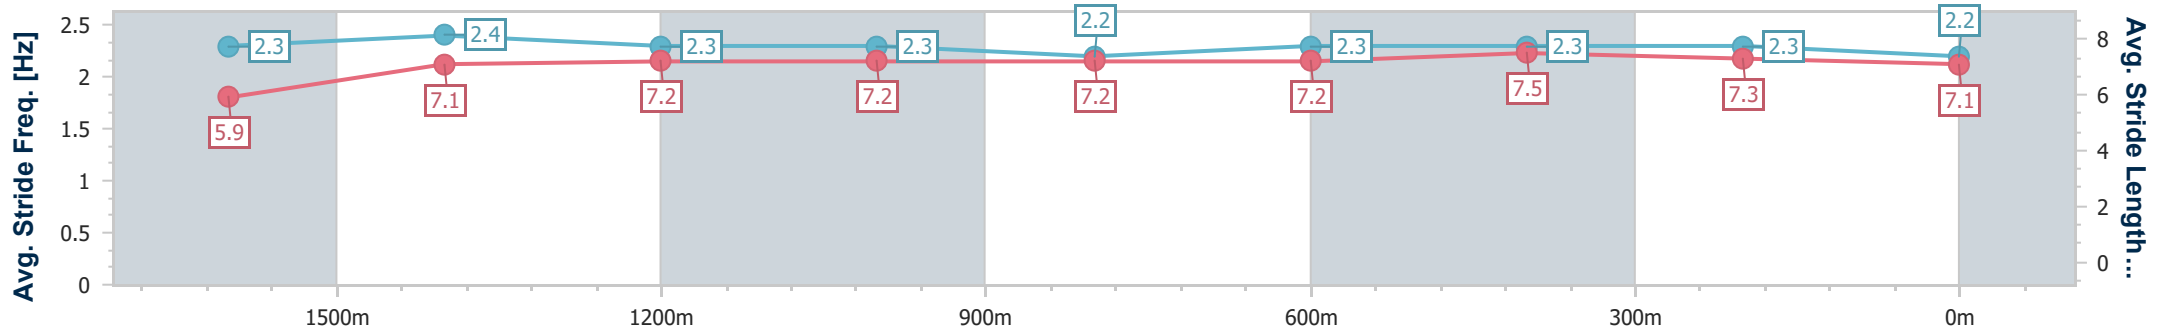

Section	Overall	1600m	1400m	1200m	1000m	800m	600m	400m	200m			
Section Times	1:53.13 [6] (0:16.30)	1:36.83 [7] (0:11.91)	1:24.92 [8] (0:11.80)	1:13.12 [7] (0:12.05)	1:01.07 [6] (0:12.48)	0:48.59 [6] (0:12.31)	0:36.28 [8] (0:11.76)	0:24.52 [9] (0:11.82)	0:12.70 [8] (0:12.70)			
Average Speed [km/h]	49.1	60.9	61.1	59.7	57.8	58.7	61.3	60.9	56.9			
Top Speed [km/h]	60.9	62.4	62.5	61.6	58.4	60.4	62.9	62.9	59.0			
Avg. Dist. to Rail [m]	4.9	1.7	0.9	0.5	0.3	0.7	0.3	0.9	1.9			
Avg. Stride Freq. [Hz]	2.3	2.4	2.3	2.3	2.2	2.3	2.3	2.3	2.2			
Avg. Stride Length [m]	5.9	7.1	7.2	7.2	7.2	7.2	7.5	7.3	7.1			