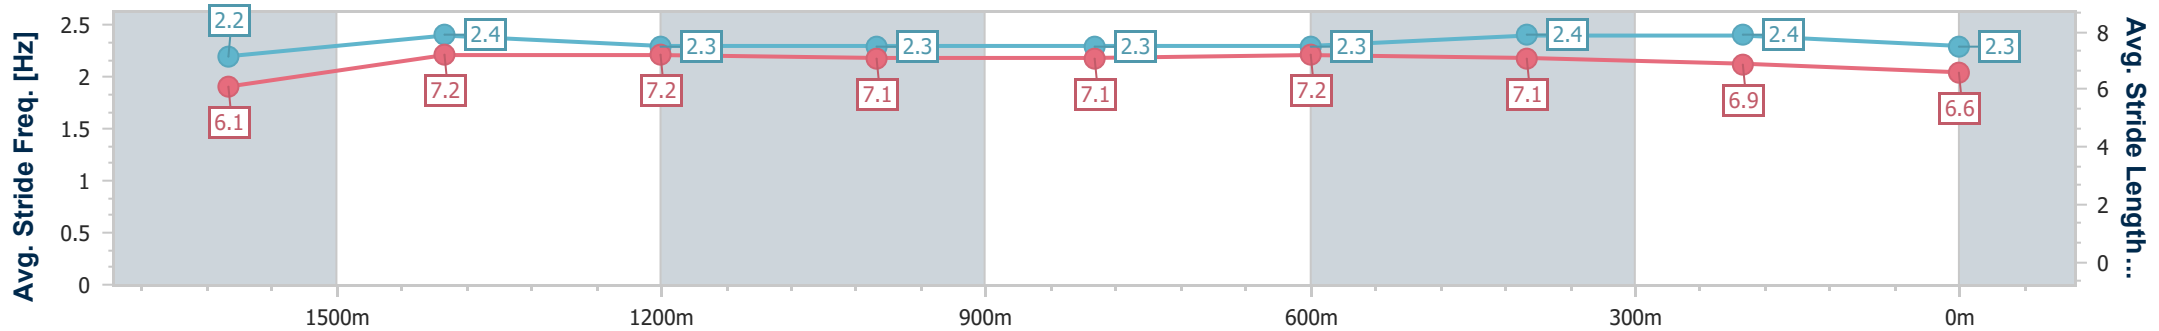

Horse/Jockey Name	Syrian Star
Final Rank	9
Fastest Section Time (Section)	0:11.61 (600m)
Top Speed [km/h] (Section)	63.5 (600m)
Race State	Finished

Eagle Farm QLD Professional
Race 3: FVS FIRE SOLUTIONS QTIS Three-Year-Old Handicap - 1820m
04 March 2023 - 13:13
Track Rating: Good 4, Weather: Fine, Rail Position: +4m Entire Course

BRISBANE RACING CLUB

Section	Overall	1600m	1400m	1200m	1000m	800m	600m	400m	200m
Section Times	1:53.63 [9] (0:16.69)	1:36.94 [10] (0:11.76)	1:25.18 [10] (0:11.84)	1:13.34 [9] (0:12.03)	1:01.31 [9] (0:12.37)	0:48.94 [9] (0:12.28)	0:36.66 [10] (0:11.61)	0:25.05 [10] (0:11.91)	0:13.14 [9] (0:13.14)
Average Speed [km/h]	48.3	61.3	60.9	59.8	58.0	58.7	61.5	60.5	54.9
Top Speed [km/h]	60.5	62.7	62.9	61.9	58.8	60.3	63.5	63.2	58.4
Avg. Dist. to Rail [m]	7.0	0.5	0.7	0.4	0.5	0.4	1.4	0.8	1.3
Avg. Stride Freq. [Hz]	2.2	2.4	2.3	2.3	2.3	2.3	2.4	2.4	2.3
Avg. Stride Length [m]	6.1	7.2	7.2	7.1	7.1	7.2	7.1	6.9	6.6

- [ ] Ranking at each section and finish
- -.-.- No data available at this section
- NA No data available