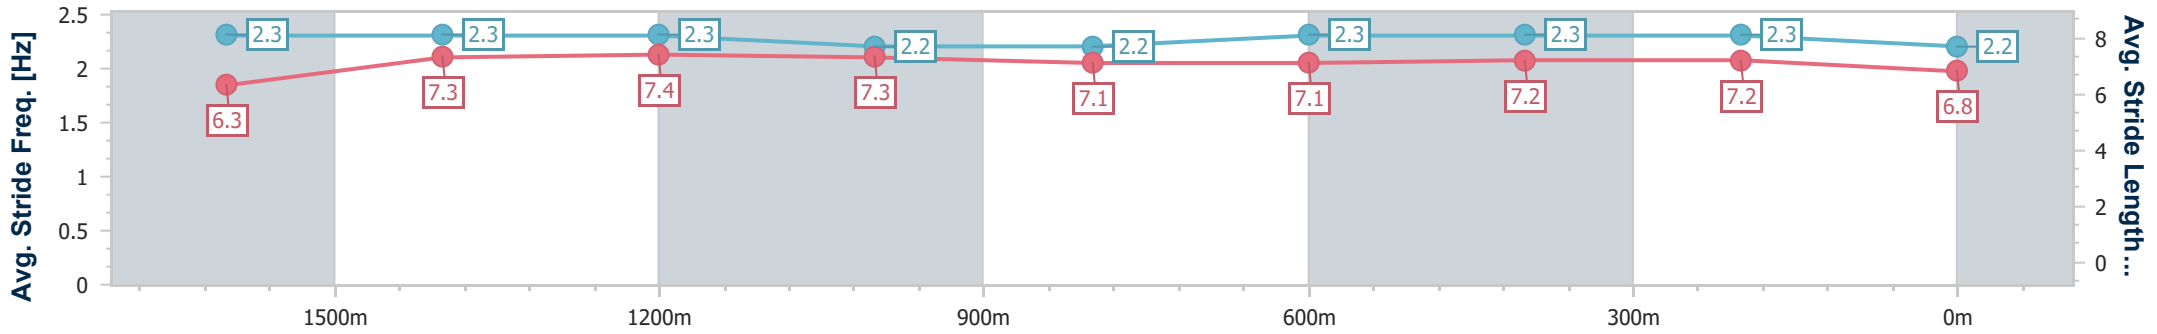

Horse/Jockey Name	Shadyvale Storm
Final Rank	10
Fastest Section Time (Section)	0:11.61 (1400m)
Top Speed [km/h] (Section)	64.0 (1400m)
Race State	Finished

Eagle Farm QLD Professional
Race 3: FVS FIRE SOLUTIONS QTIS Three-Year-Old Handicap - 1820m
04 March 2023 - 13:13
Track Rating: Good 4, Weather: Fine, Rail Position: +4m Entire Course

BRISBANE RACING CLUB

Section	Overall	1600m	1400m	1200m	1000m	800m	600m	400m	200m				
Section Times	1:53.74 [10] (0:15.46)	1:38.28 [2] (0:11.94)	1:26.34 [2] (0:11.61)	1:14.73 [2] (0:12.38)	1:02.35 [2] (0:12.80)	0:49.55 [2] (0:12.29)	0:37.26 [3] (0:11.98)	0:25.28 [4] (0:12.13)	0:13.15 [10] (0:13.15)				
Average Speed [km/h]	52.3	60.6	62.0	58.2	57.0	59.0	60.3	59.4	55.0				
Top Speed [km/h]	63.3	63.2	64.0	59.4	57.6	61.1	61.7	61.6	57.4				
Avg. Dist. to Rail [m]	6.9	1.5	0.8	1.7	2.7	1.6	0.9	4.2	5.2				
Avg. Stride Freq. [Hz]	2.3	2.3	2.3	2.2	2.2	2.3	2.3	2.3	2.2				
Avg. Stride Length [m]	6.3	7.3	7.4	7.3	7.1	7.1	7.2	7.2	6.8				

- [ ] Ranking at each section and finish
- -.-.- No data available at this section
- NA No data available