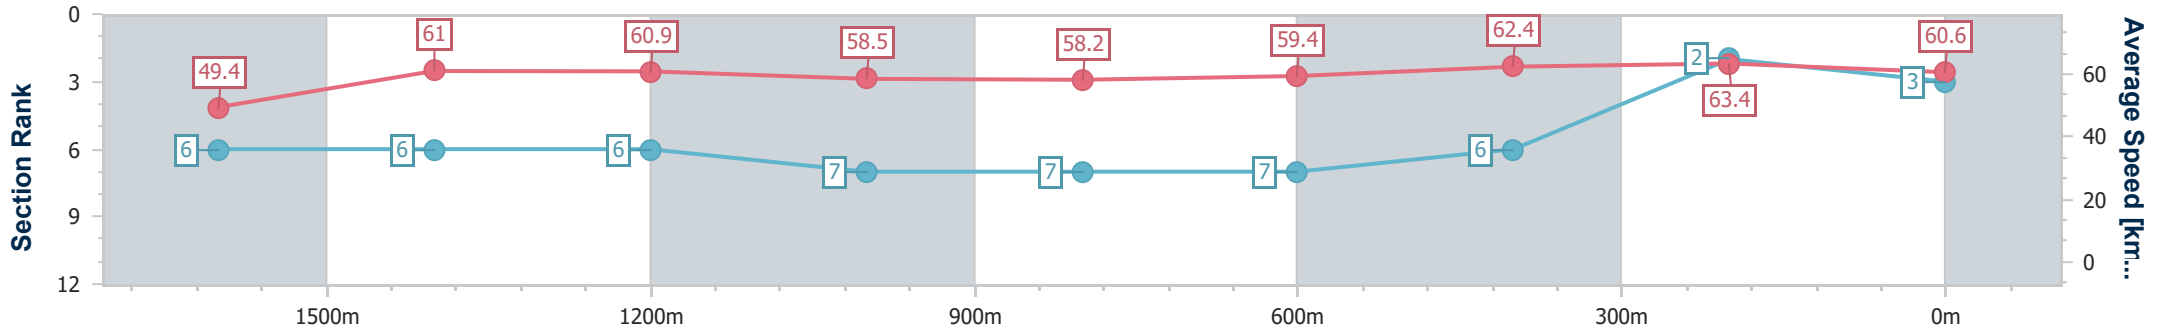

Horse/Jockey Name	Tapildoodleo
Final Rank	3
Fastest Section Time (Section)	0:11.37 (400m)
Top Speed [km/h] (Section)	64.8 (400m)
Race State	Finished

Eagle Farm QLD Professional
Race 3: FVS FIRE SOLUTIONS QTIS Three-Year-Old Handicap - 1820m
04 March 2023 - 13:13
Track Rating: Good 4, Weather: Fine, Rail Position: +4m Entire Course

BRISBANE RACING CLUB

Section	Overall	1600m	1400m	1200m	1000m	800m	600m	400m	200m			
Section Times	1:51.83 [3] (0:16.09)	1:35.74 [6] (0:11.86)	1:23.88 [6] (0:11.84)	1:12.04 [6] (0:12.35)	0:59.69 [7] (0:12.47)	0:47.22 [7] (0:12.25)	0:34.97 [7] (0:11.66)	0:23.31 [6] (0:11.37)	0:11.94 [2] (0:11.94)			
Average Speed [km/h]	49.4	61.0	60.9	58.5	58.2	59.4	62.4	63.4	60.6			
Top Speed [km/h]	60.8	61.9	61.7	61.2	59.4	60.9	64.4	64.8	61.8			
Avg. Dist. to Rail [m]	3.1	1.2	1.7	1.9	2.0	2.3	2.2	2.1	3.1			
Avg. Stride Freq. [Hz]	2.2	2.3	2.3	2.2	2.2	2.2	2.3	2.4	2.3			
Avg. Stride Length [m]	6.2	7.3	7.4	7.3	7.3	7.3	7.5	7.5	7.3			

- [ ] Ranking at each section and finish
- -.-.- No data available at this section
- NA No data available