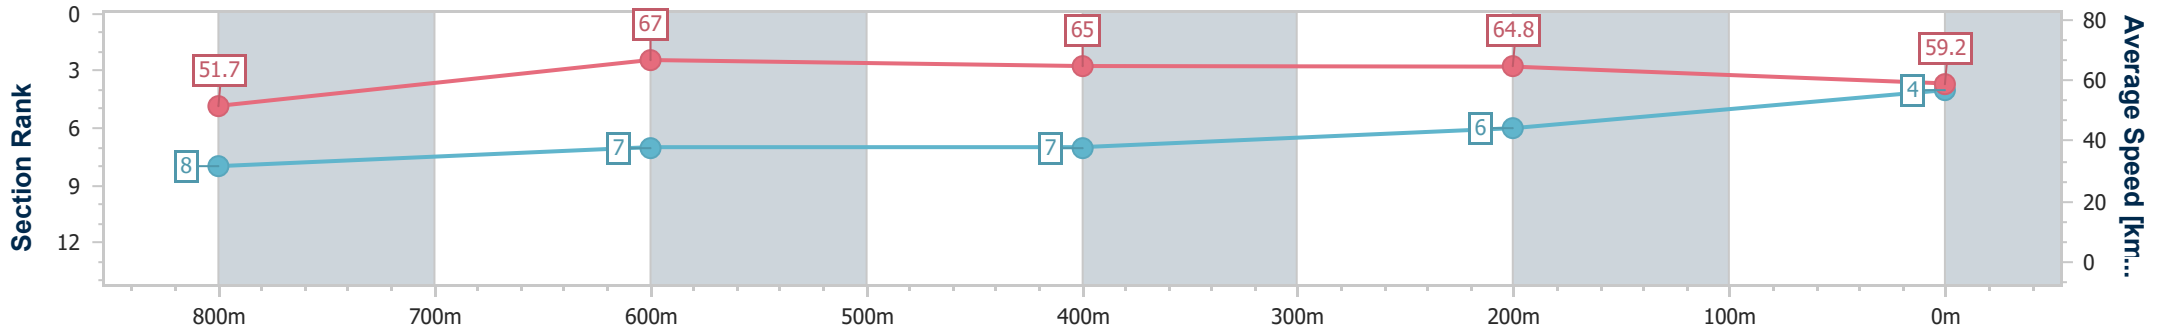

Horse/Jockey Name	Ringer's Reward
Final Rank	4
Fastest Section Time (Section)	0:10.72 (800m)
Top Speed [km/h] (Section)	68.3 (800m)
Race State	Finished

Eagle Farm QLD Professional
Race 4: CANADIAN CLUB QTIS JEWEL PRELUDE 2YO Fillies
Plate - 1000m
04 March 2023 - 13:52
Track Rating: Good 4, Weather: Fine, Rail Position: +4m Entire Course

BRISBANE
RACING CLUB

Section	Overall	800m	600m	400m	200m
Section Times	0:59.03 [4] (0:13.99)	0:45.04 [8] (0:10.72)	0:34.32 [7] (0:11.05)	0:23.27 [7] (0:11.14)	0:12.13 [6] (0:12.13)
Average Speed [km/h]	51.7	67.0	65.0	64.8	59.2
Top Speed [km/h]	68.2	68.3	66.7	65.9	61.6
Avg. Dist. to Rail [m]	5.3	0.4	0.5	1.9	2.7
Avg. Stride Freq. [Hz]	2.3	2.5	2.4	2.4	2.3
Avg. Stride Length [m]	6.2	7.6	7.5	7.5	7.1

- [ ] Ranking at each section and finish
- -.-.- No data available at this section
- NA No data available