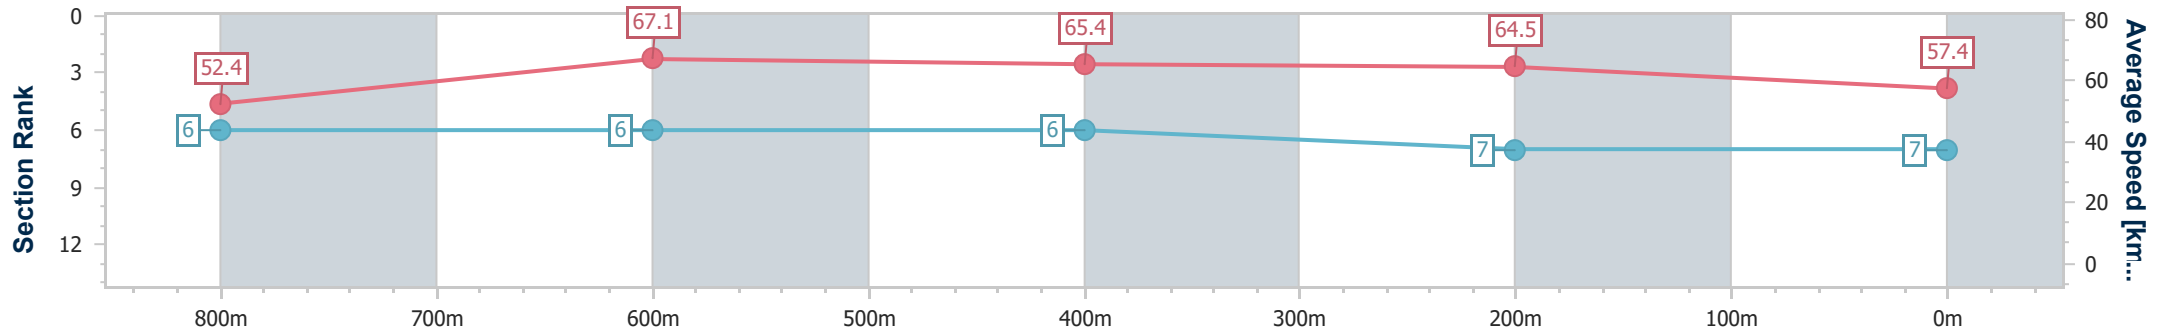

Horse/Jockey Name	Five Star Vixen
Final Rank	7
Fastest Section Time (Section)	0:10.81 (800m)
Top Speed [km/h] (Section)	68.0 (800m)
Race State	Finished

Eagle Farm QLD Professional
Race 4: CANADIAN CLUB QTIS JEWEL PRELUDE 2YO Fillies
Plate - 1000m
04 March 2023 - 13:52
Track Rating: Good 4, Weather: Fine, Rail Position: +4m Entire Course

BRISBANE
RACING CLUB

Section	Overall	800m	600m	400m	200m
Section Times	0:59.44 [7] (0:13.88)	0:45.56 [6] (0:10.81)	0:34.75 [6] (0:11.04)	0:23.71 [6] (0:11.16)	0:12.55 [7] (0:12.55)
Average Speed [km/h]	52.4	67.1	65.4	64.5	57.4
Top Speed [km/h]	67.4	68.0	66.4	66.5	62.0
Avg. Dist. to Rail [m]	7.0	1.6	0.8	4.7	5.1
Avg. Stride Freq. [Hz]	2.2	2.3	2.3	2.4	2.2
Avg. Stride Length [m]	6.6	7.9	7.8	7.6	7.2

- [ ] Ranking at each section and finish
- -.-.- No data available at this section
- NA No data available