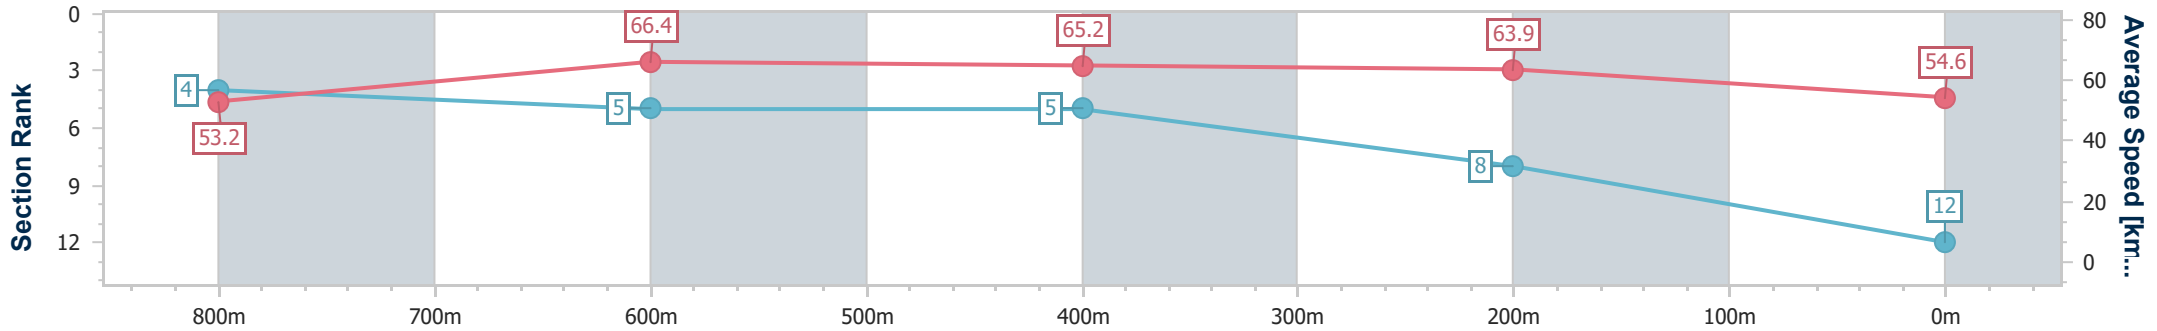

Horse/Jockey Name	Bedaub
Final Rank	12
Fastest Section Time (Section)	0:10.94 (800m)
Top Speed [km/h] (Section)	68.6 (Overall)
Race State	Finished

Eagle Farm QLD Professional
Race 4: CANADIAN CLUB QTIS JEWEL PRELUDE 2YO Fillies
Plate - 1000m
04 March 2023 - 13:52
Track Rating: Good 4, Weather: Fine, Rail Position: +4m Entire Course

BRISBANE
RACING CLUB

Section	Overall	800m	600m	400m	200m
Section Times	1:00.11 [12] (0:13.57)	0:46.54 [4] (0:10.94)	0:35.60 [5] (0:11.12)	0:24.48 [5] (0:11.29)	0:13.19 [8] (0:13.19)
Average Speed [km/h]	53.2	66.4	65.2	63.9	54.6
Top Speed [km/h]	68.6	67.6	65.9	65.5	60.8
Avg. Dist. to Rail [m]	2.9	1.4	1.8	5.2	5.4
Avg. Stride Freq. [Hz]	2.5	2.5	2.5	2.5	2.4
Avg. Stride Length [m]	5.8	7.3	7.0	7.0	6.4

- [ ] Ranking at each section and finish
- -.-.- No data available at this section
- NA No data available