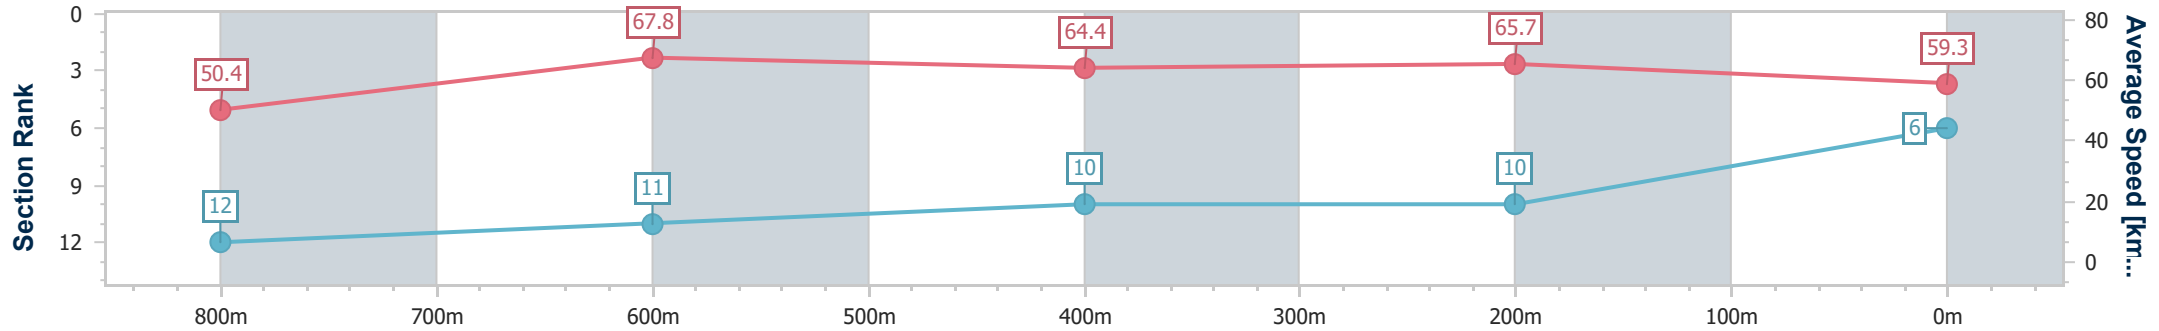

Horse/Jockey Name	Glass Of Rose
Final Rank	6
Fastest Section Time (Section)	0:10.64 (800m)
Top Speed [km/h] (Section)	68.3 (800m)
Race State	Finished

Eagle Farm QLD Professional
Race 4: CANADIAN CLUB QTIS JEWEL PRELUDE 2YO Fillies
Plate - 1000m
04 March 2023 - 13:52
Track Rating: Good 4, Weather: Fine, Rail Position: +4m Entire Course

BRISBANE
RACING CLUB

Section	Overall	800m	600m	400m	200m
Section Times	0:59.24 [6] (0:14.37)	0:44.87 [12] (0:10.64)	0:34.23 [11] (0:11.12)	0:23.11 [10] (0:10.96)	0:12.15 [10] (0:12.15)
Average Speed [km/h]	50.4	67.8	64.4	65.7	59.3
Top Speed [km/h]	68.1	68.3	66.7	67.1	62.8
Avg. Dist. to Rail [m]	7.7	0.3	0.7	0.7	0.1
Avg. Stride Freq. [Hz]	2.4	2.6	2.6	2.6	2.5
Avg. Stride Length [m]	5.8	7.1	7.0	7.1	6.7

- [ ] Ranking at each section and finish
- -.-.- No data available at this section
- NA No data available