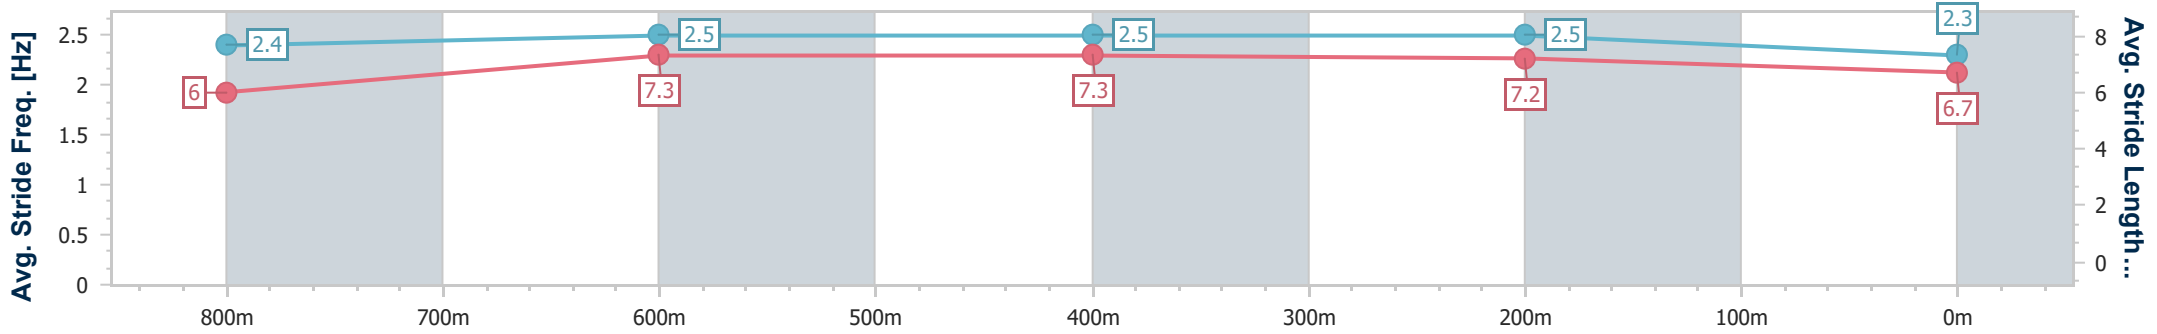

Horse/Jockey Name	Giliana
Final Rank	8
Fastest Section Time (Section)	0:10.81 (800m)
Top Speed [km/h] (Section)	67.7 (Overall)
Race State	Finished

Eagle Farm QLD Professional
Race 4: CANADIAN CLUB QTIS JEWEL PRELUDE 2YO Fillies
Plate - 1000m
04 March 2023 - 13:52
Track Rating: Good 4, Weather: Fine, Rail Position: +4m Entire Course

BRISBANE
RACING CLUB

Section	Overall	800m	600m	400m	200m
Section Times	0:59.48 [8] (0:13.65)	0:45.83 [5] (0:10.81)	0:35.02 [3] (0:10.98)	0:24.04 [3] (0:11.30)	0:12.74 [3] (0:12.74)
Average Speed [km/h]	52.8	66.3	65.3	63.8	56.4
Top Speed [km/h]	67.7	67.1	65.9	65.8	61.4
Avg. Dist. to Rail [m]	1.4	1.1	0.6	1.1	1.8
Avg. Stride Freq. [Hz]	2.4	2.5	2.5	2.5	2.3
Avg. Stride Length [m]	6.0	7.3	7.3	7.2	6.7

- [ ] Ranking at each section and finish
- -.-.- No data available at this section
- NA No data available