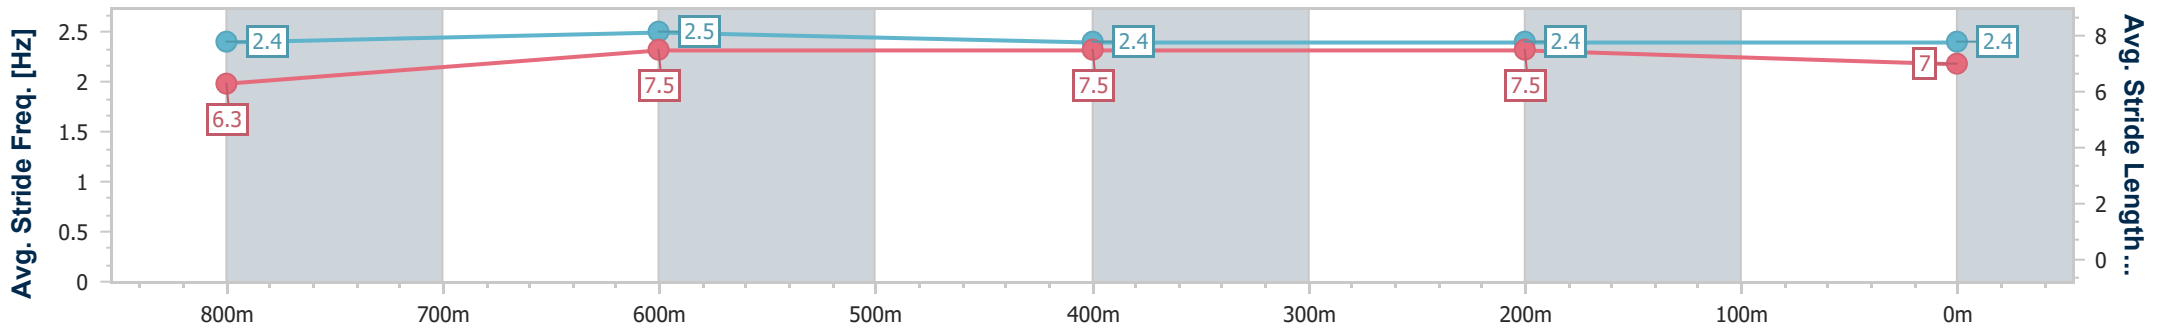

BRISBANE RACING CLUB

Section	Overall	800m	600m	400m	200m
Section Times	0:58.28 [1] (0:13.38)	0:44.90 [1] (0:10.80)	0:34.10 [1] (0:11.01)	0:23.09 [1] (0:11.01)	0:12.08 [1] (0:12.08)
Average Speed [km/h]	54.3	66.4	65.1	65.3	59.7
Top Speed [km/h]	67.3	67.3	66.1	66.7	64.6
Avg. Dist. to Rail [m]	7.1	0.6	1.1	1.4	2.6
Avg. Stride Freq. [Hz]	2.4	2.5	2.4	2.4	2.4
Avg. Stride Length [m]	6.3	7.5	7.5	7.5	7.0