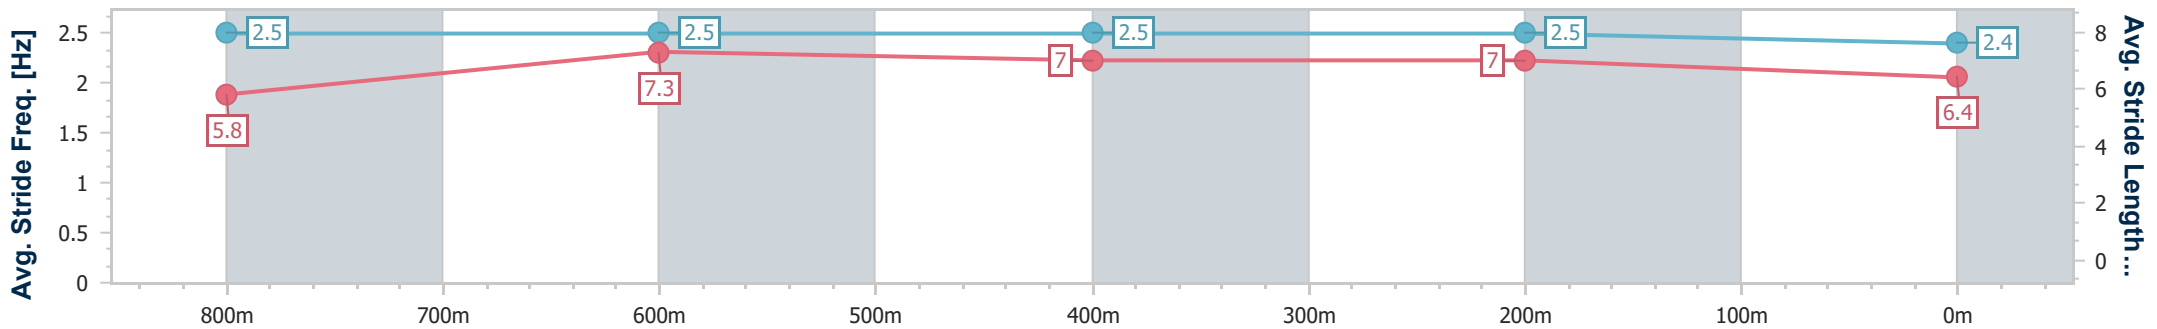

Horse/Jockey Name	Bedaub
Final Rank	12
Fastest Section Time (Section)	0:10.94 (800m)
Top Speed [km/h] (Section)	68.6 (Overall)
Race State	Finished

Eagle Farm QLD Professional
Race 4: CANADIAN CLUB QTIS JEWEL PRELUDE 2YO Fillies
Plate - 1000m
04 March 2023 - 13:52
Track Rating: Good 4, Weather: Fine, Rail Position: +4m Entire Course

BRISBANE
RACING CLUB

Section	Overall	800m	600m	400m	200m
Section Times	1:00.11 [12] (0:13.57)	0:46.54 [4] (0:10.94)	0:35.60 [5] (0:11.12)	0:24.48 [5] (0:11.29)	0:13.19 [8] (0:13.19)
Average Speed [km/h]	53.2	66.4	65.2	63.9	54.6
Top Speed [km/h]	68.6	67.6	65.9	65.5	60.8
Avg. Dist. to Rail [m]	2.9	1.4	1.8	5.2	5.4
Avg. Stride Freq. [Hz]	2.5	2.5	2.5	2.5	2.4
Avg. Stride Length [m]	5.8	7.3	7.0	7.0	6.4

- [ ] Ranking at each section and finish
- -.-.- No data available at this section
- NA No data available