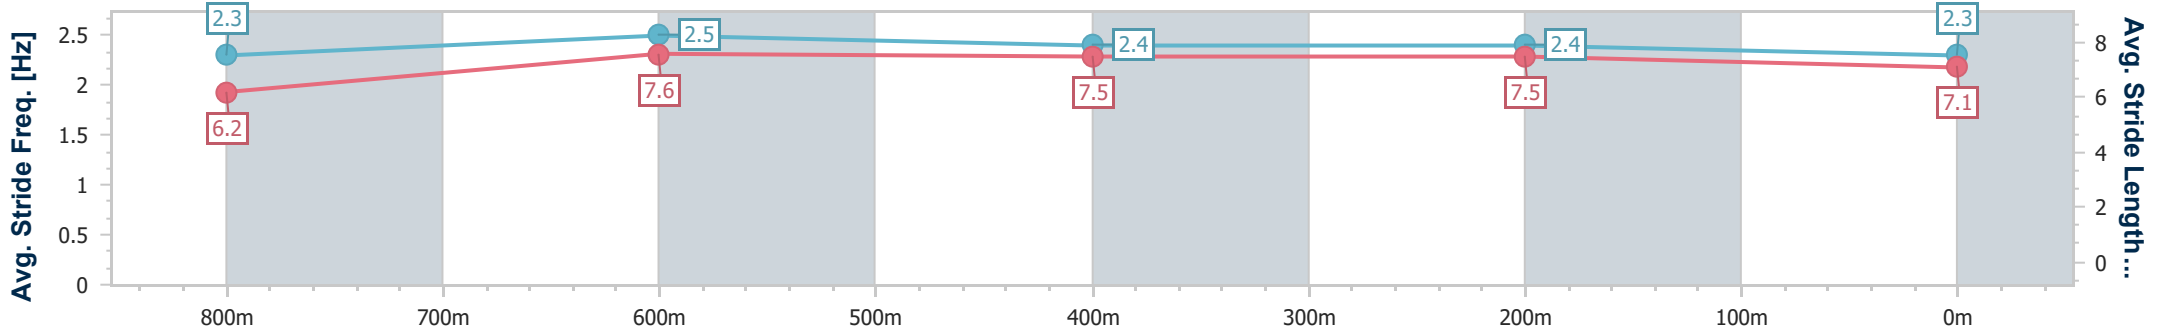

Horse/Jockey Name	Ringer's Reward
Final Rank	4
Fastest Section Time (Section)	0:10.72 (800m)
Top Speed [km/h] (Section)	68.3 (800m)
Race State	Finished

Eagle Farm QLD Professional
Race 4: CANADIAN CLUB QTIS JEWEL PRELUDE 2YO Fillies
Plate - 1000m
04 March 2023 - 13:52
Track Rating: Good 4, Weather: Fine, Rail Position: +4m Entire Course

BRISBANE
RACING CLUB

Section	Overall	800m	600m	400m	200m
Section Times	0:59.03 [4] (0:13.99)	0:45.04 [8] (0:10.72)	0:34.32 [7] (0:11.05)	0:23.27 [7] (0:11.14)	0:12.13 [6] (0:12.13)
Average Speed [km/h]	51.7	67.0	65.0	64.8	59.2
Top Speed [km/h]	68.2	68.3	66.7	65.9	61.6
Avg. Dist. to Rail [m]	5.3	0.4	0.5	1.9	2.7
Avg. Stride Freq. [Hz]	2.3	2.5	2.4	2.4	2.3
Avg. Stride Length [m]	6.2	7.6	7.5	7.5	7.1

- [ ] Ranking at each section and finish
- -.-.- No data available at this section
- NA No data available