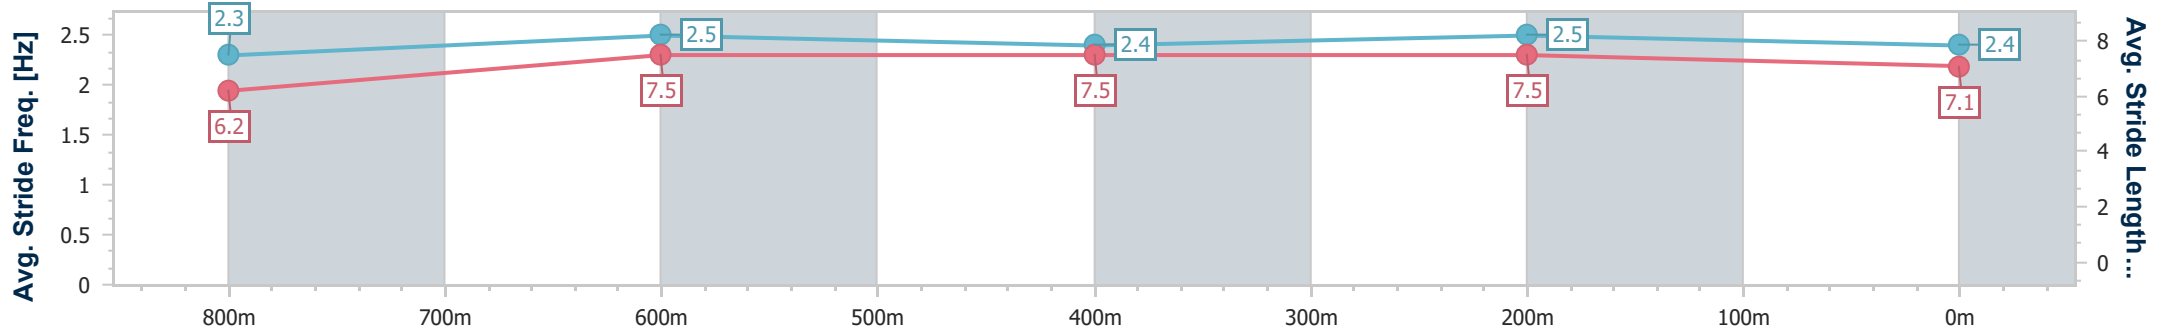

Horse/Jockey Name	Within Reason
Final Rank	2
Fastest Section Time (Section)	0:10.70 (800m)
Top Speed [km/h] (Section)	68.7 (800m)
Race State	Finished

Eagle Farm QLD Professional
Race 4: CANADIAN CLUB QTIS JEWEL PRELUDE 2YO Fillies
Plate - 1000m
04 March 2023 - 13:52
Track Rating: Good 4, Weather: Fine, Rail Position: +4m Entire Course

BRISBANE
RACING CLUB

Section	Overall	800m	600m	400m	200m
Section Times	0:58.56 [2] (0:14.27)	0:44.29 [10] (0:10.70)	0:33.59 [10] (0:10.99)	0:22.60 [9] (0:10.89)	0:11.71 [4] (0:11.71)
Average Speed [km/h]	50.8	67.4	65.8	66.1	61.6
Top Speed [km/h]	67.5	68.7	67.0	67.7	64.0
Avg. Dist. to Rail [m]	6.2	0.7	0.9	3.7	5.4
Avg. Stride Freq. [Hz]	2.3	2.5	2.4	2.5	2.4
Avg. Stride Length [m]	6.2	7.5	7.5	7.5	7.1

- [ ] Ranking at each section and finish
- -.-.- No data available at this section
- NA No data available