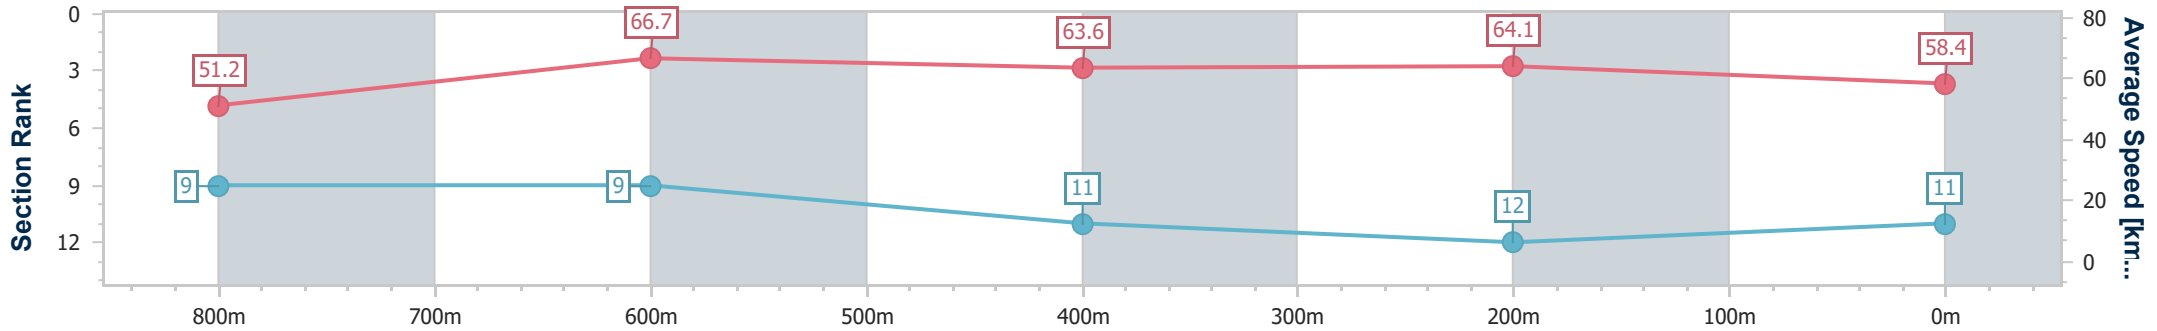

Horse/Jockey Name	Forcesome
Final Rank	11
Fastest Section Time (Section)	0:10.84 (800m)
Top Speed [km/h] (Section)	68.1 (800m)
Race State	Finished

Eagle Farm QLD Professional
Race 4: CANADIAN CLUB QTIS JEWEL PRELUDE 2YO Fillies
Plate - 1000m
04 March 2023 - 13:52
Track Rating: Good 4, Weather: Fine, Rail Position: +4m Entire Course

BRISBANE
RACING CLUB

Section	Overall	800m	600m	400m	200m
Section Times	1:00.00 [11] (0:14.18)	0:45.82 [9] (0:10.84)	0:34.98 [9] (0:11.42)	0:23.56 [11] (0:11.24)	0:12.32 [12] (0:12.32)
Average Speed [km/h]	51.2	66.7	63.6	64.1	58.4
Top Speed [km/h]	66.9	68.1	65.2	66.1	62.8
Avg. Dist. to Rail [m]	5.7	1.1	1.8	5.0	3.4
Avg. Stride Freq. [Hz]	2.2	2.3	2.3	2.3	2.2
Avg. Stride Length [m]	6.4	7.9	7.7	7.8	7.4

- [ ] Ranking at each section and finish
- -.-.- No data available at this section
- NA No data available