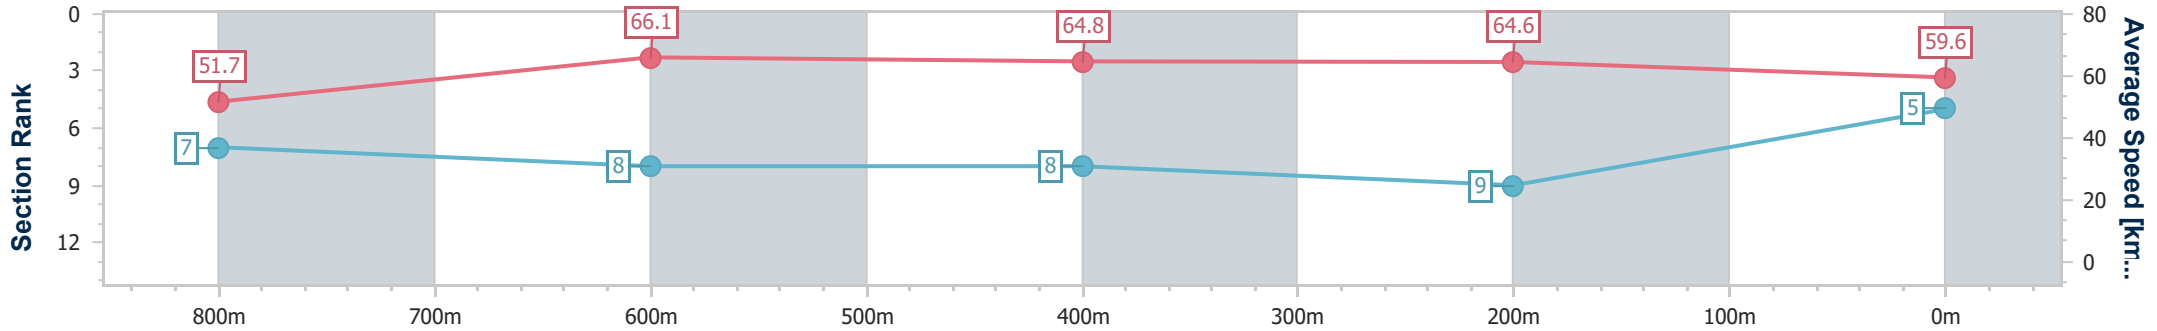

Horse/Jockey Name	Don't Cha Wish
Final Rank	5
Fastest Section Time (Section)	0:10.88 (800m)
Top Speed [km/h] (Section)	67.2 (Overall)
Race State	Finished

Eagle Farm QLD Professional
Race 4: CANADIAN CLUB QTIS JEWEL PRELUDE 2YO Fillies
Plate - 1000m
04 March 2023 - 13:52
Track Rating: Good 4, Weather: Fine, Rail Position: +4m Entire Course

BRISBANE
RACING CLUB

Section	Overall	800m	600m	400m	200m
Section Times	0:59.23 [5] (0:13.98)	0:45.25 [7] (0:10.88)	0:34.37 [8] (0:11.12)	0:23.25 [8] (0:11.16)	0:12.09 [9] (0:12.09)
Average Speed [km/h]	51.7	66.1	64.8	64.6	59.6
Top Speed [km/h]	67.2	66.8	66.5	65.9	62.3
Avg. Dist. to Rail [m]	4.4	0.3	0.9	6.0	7.8
Avg. Stride Freq. [Hz]	2.4	2.5	2.5	2.5	2.4
Avg. Stride Length [m]	6.0	7.3	7.2	7.2	6.9

- [ ] Ranking at each section and finish
- -.-.- No data available at this section
- NA No data available