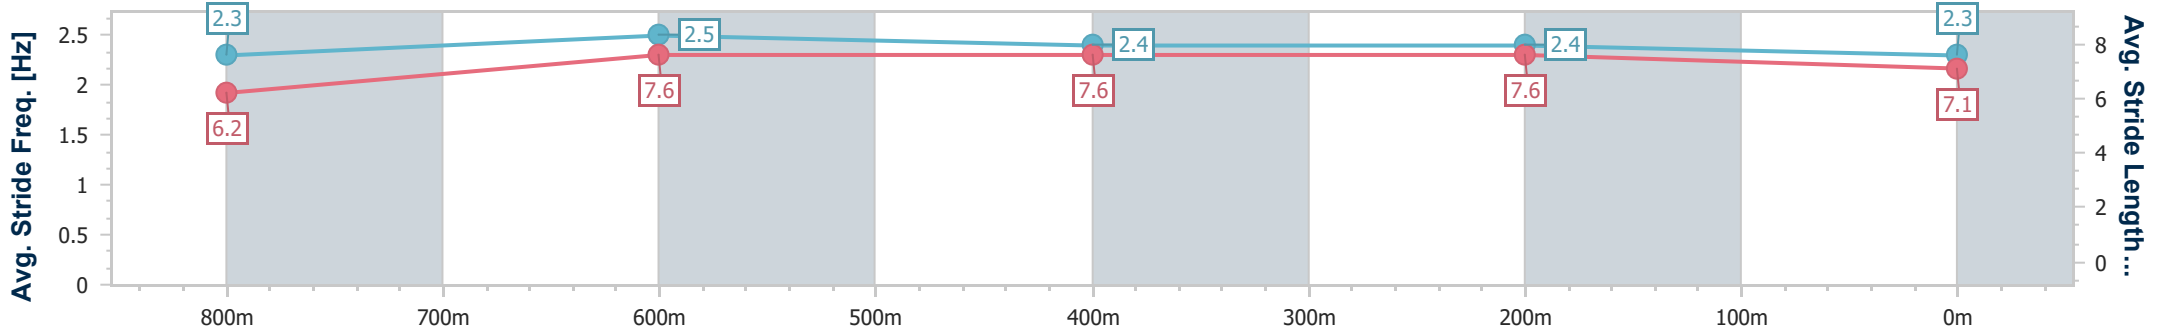

Horse/Jockey Name	Sunshine Highway
Final Rank	9
Fastest Section Time (Section)	0:10.79 (800m)
Top Speed [km/h] (Section)	68.3 (800m)
Race State	Finished

Eagle Farm QLD Professional
Race 4: CANADIAN CLUB QTIS JEWEL PRELUDE 2YO Fillies
Plate - 1000m
04 March 2023 - 13:52
Track Rating: Good 4, Weather: Fine, Rail Position: +4m Entire Course

BRISBANE
RACING CLUB

Section	Overall	800m	600m	400m	200m
Section Times	0:59.66 [9] (0:14.36)	0:45.30 [11] (0:10.79)	0:34.51 [12] (0:11.14)	0:23.37 [12] (0:11.08)	0:12.29 [11] (0:12.29)
Average Speed [km/h]	50.6	67.3	64.9	65.0	58.6
Top Speed [km/h]	66.9	68.3	66.3	67.3	61.7
Avg. Dist. to Rail [m]	8.2	1.6	0.8	2.9	1.3
Avg. Stride Freq. [Hz]	2.3	2.5	2.4	2.4	2.3
Avg. Stride Length [m]	6.2	7.6	7.6	7.6	7.1

- [ ] Ranking at each section and finish
- -.-.- No data available at this section
- NA No data available