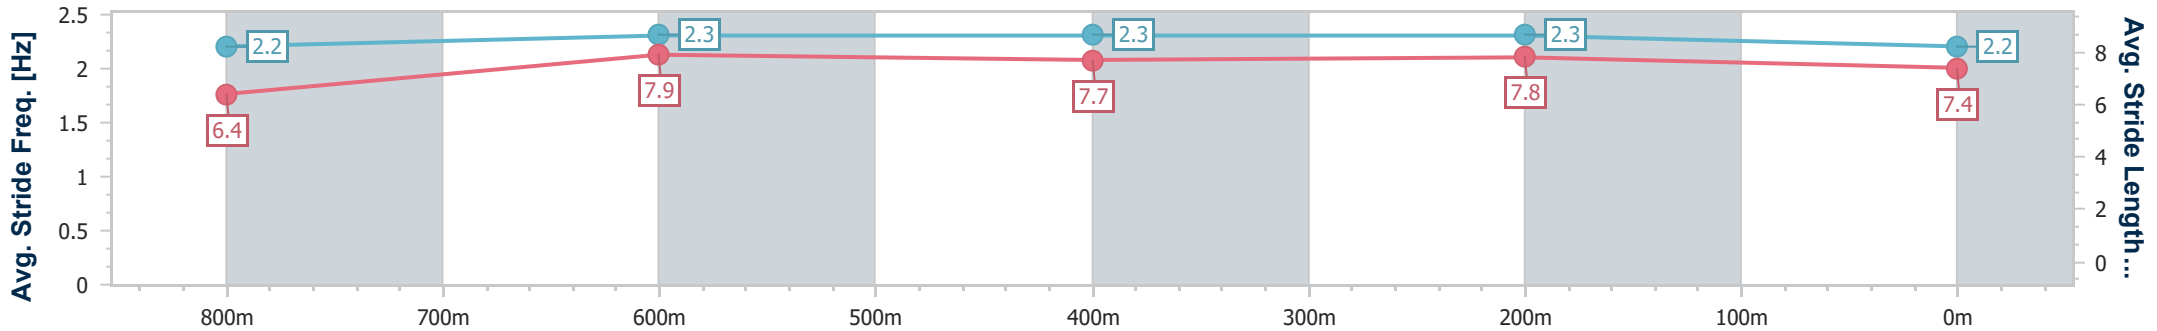

Horse/Jockey Name	Forcesome
Final Rank	11
Fastest Section Time (Section)	0:10.84 (800m)
Top Speed [km/h] (Section)	68.1 (800m)
Race State	Finished

Eagle Farm QLD Professional
Race 4: CANADIAN CLUB QTIS JEWEL PRELUDE 2YO Fillies
Plate - 1000m
04 March 2023 - 13:52
Track Rating: Good 4, Weather: Fine, Rail Position: +4m Entire Course

BRISBANE
RACING CLUB

Section	Overall	800m	600m	400m	200m
Section Times	1:00.00 [11] (0:14.18)	0:45.82 [9] (0:10.84)	0:34.98 [9] (0:11.42)	0:23.56 [11] (0:11.24)	0:12.32 [12] (0:12.32)
Average Speed [km/h]	51.2	66.7	63.6	64.1	58.4
Top Speed [km/h]	66.9	68.1	65.2	66.1	62.8
Avg. Dist. to Rail [m]	5.7	1.1	1.8	5.0	3.4
Avg. Stride Freq. [Hz]	2.2	2.3	2.3	2.3	2.2
Avg. Stride Length [m]	6.4	7.9	7.7	7.8	7.4

- [ ] Ranking at each section and finish
- -.-.- No data available at this section
- NA No data available