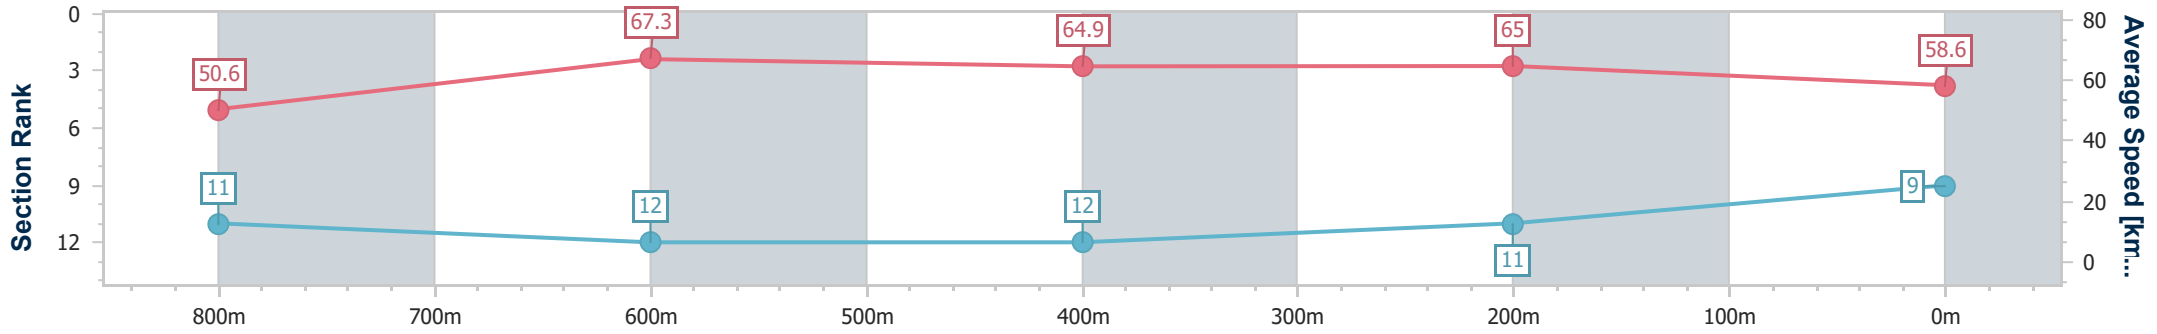

Horse/Jockey Name	Sunshine Highway
Final Rank	9
Fastest Section Time (Section)	0:10.79 (800m)
Top Speed [km/h] (Section)	68.3 (800m)
Race State	Finished

Eagle Farm QLD Professional
Race 4: CANADIAN CLUB QTIS JEWEL PRELUDE 2YO Fillies
Plate - 1000m
04 March 2023 - 13:52
Track Rating: Good 4, Weather: Fine, Rail Position: +4m Entire Course

BRISBANE
RACING CLUB

Section	Overall	800m	600m	400m	200m
Section Times	0:59.66 [9] (0:14.36)	0:45.30 [11] (0:10.79)	0:34.51 [12] (0:11.14)	0:23.37 [12] (0:11.08)	0:12.29 [11] (0:12.29)
Average Speed [km/h]	50.6	67.3	64.9	65.0	58.6
Top Speed [km/h]	66.9	68.3	66.3	67.3	61.7
Avg. Dist. to Rail [m]	8.2	1.6	0.8	2.9	1.3
Avg. Stride Freq. [Hz]	2.3	2.5	2.4	2.4	2.3
Avg. Stride Length [m]	6.2	7.6	7.6	7.6	7.1

- [ ] Ranking at each section and finish
- -.-.- No data available at this section
- NA No data available