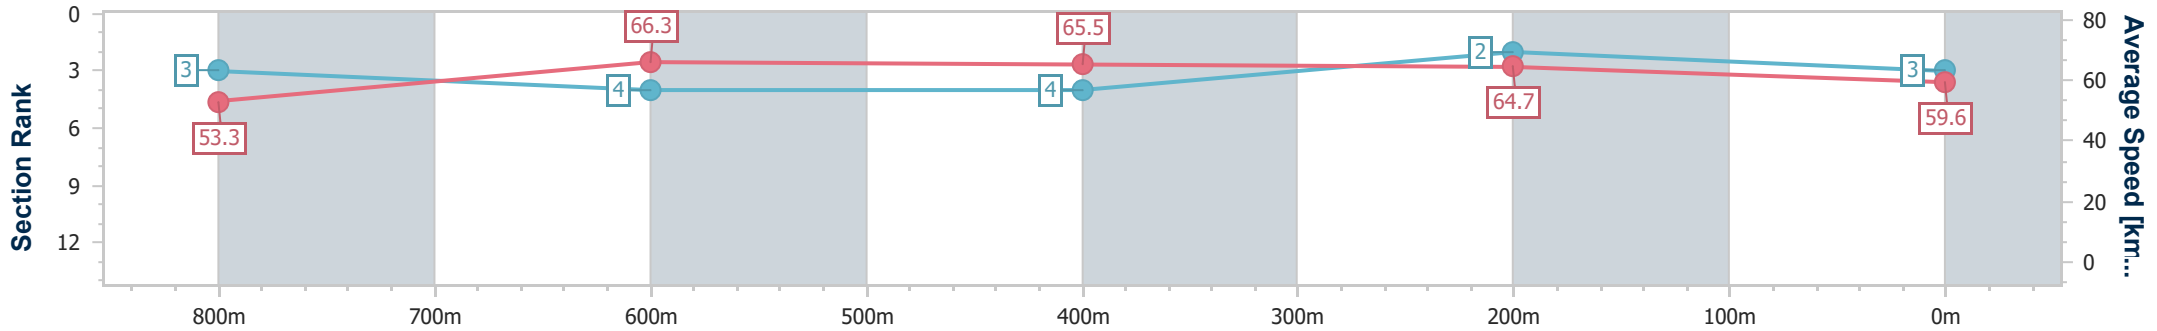

Horse/Jockey Name	Rubaahy
Final Rank	3
Fastest Section Time (Section)	0:10.90 (800m)
Top Speed [km/h] (Section)	68.3 (Overall)
Race State	Finished

Eagle Farm QLD Professional
Race 4: CANADIAN CLUB QTIS JEWEL PRELUDE 2YO Fillies
Plate - 1000m
04 March 2023 - 13:52
Track Rating: Good 4, Weather: Fine, Rail Position: +4m Entire Course

BRISBANE
RACING CLUB

Section	Overall	800m	600m	400m	200m
Section Times	0:58.70 [3] (0:13.56)	0:45.14 [3] (0:10.90)	0:34.24 [4] (0:11.00)	0:23.24 [4] (0:11.14)	0:12.10 [2] (0:12.10)
Average Speed [km/h]	53.3	66.3	65.5	64.7	59.6
Top Speed [km/h]	68.3	66.8	66.1	65.7	61.9
Avg. Dist. to Rail [m]	3.4	0.7	0.6	3.5	2.4
Avg. Stride Freq. [Hz]	2.4	2.5	2.5	2.5	2.4
Avg. Stride Length [m]	6.2	7.3	7.3	7.2	6.9

- [ ] Ranking at each section and finish
- -.-.- No data available at this section
- NA No data available