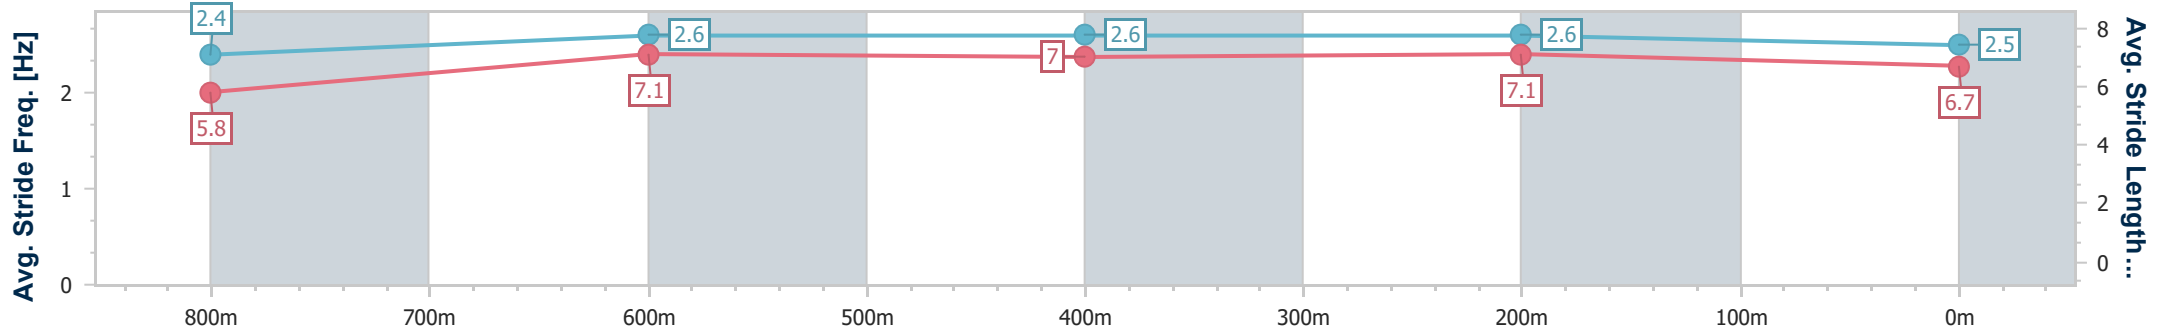

Horse/Jockey Name	Glass Of Rose
Final Rank	6
Fastest Section Time (Section)	0:10.64 (800m)
Top Speed [km/h] (Section)	68.3 (800m)
Race State	Finished

Eagle Farm QLD Professional
Race 4: CANADIAN CLUB QTIS JEWEL PRELUDE 2YO Fillies
Plate - 1000m
04 March 2023 - 13:52
Track Rating: Good 4, Weather: Fine, Rail Position: +4m Entire Course

BRISBANE
RACING CLUB

Section	Overall	800m	600m	400m	200m
Section Times	0:59.24 [6] (0:14.37)	0:44.87 [12] (0:10.64)	0:34.23 [11] (0:11.12)	0:23.11 [10] (0:10.96)	0:12.15 [10] (0:12.15)
Average Speed [km/h]	50.4	67.8	64.4	65.7	59.3
Top Speed [km/h]	68.1	68.3	66.7	67.1	62.8
Avg. Dist. to Rail [m]	7.7	0.3	0.7	0.7	0.1
Avg. Stride Freq. [Hz]	2.4	2.6	2.6	2.6	2.5
Avg. Stride Length [m]	5.8	7.1	7.0	7.1	6.7

- [ ] Ranking at each section and finish
- -.-.- No data available at this section
- NA No data available