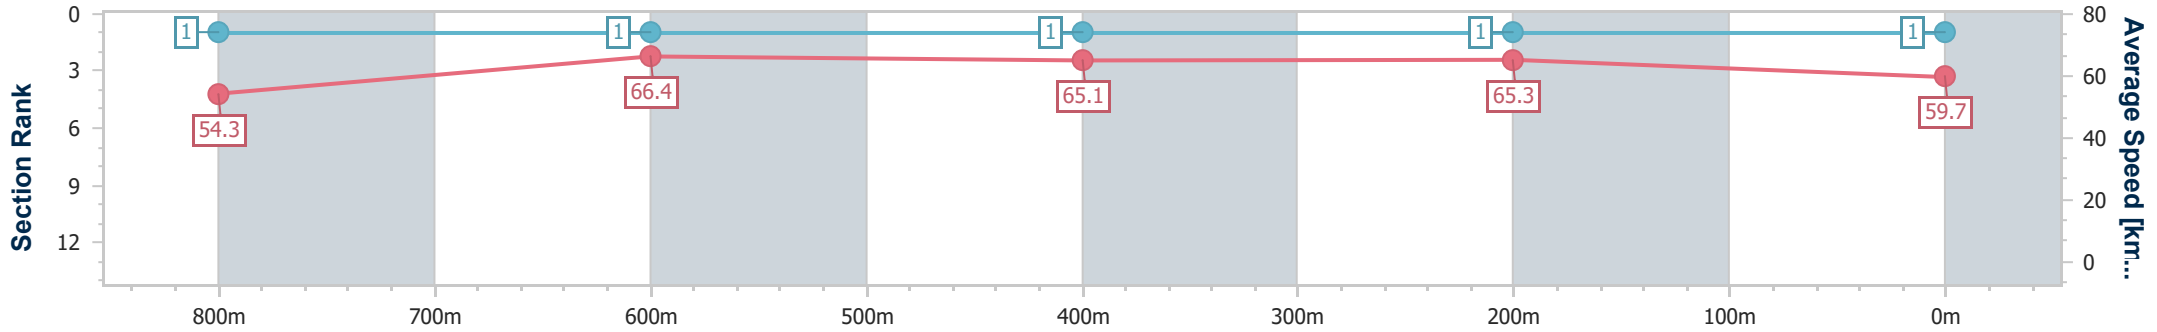

BRISBANE RACING CLUB

Section	Overall	800m	600m	400m	200m
Section Times	0:58.28 [1] (0:13.38)	0:44.90 [1] (0:10.80)	0:34.10 [1] (0:11.01)	0:23.09 [1] (0:11.01)	0:12.08 [1] (0:12.08)
Average Speed [km/h]	54.3	66.4	65.1	65.3	59.7
Top Speed [km/h]	67.3	67.3	66.1	66.7	64.6
Avg. Dist. to Rail [m]	7.1	0.6	1.1	1.4	2.6
Avg. Stride Freq. [Hz]	2.4	2.5	2.4	2.4	2.4
Avg. Stride Length [m]	6.3	7.5	7.5	7.5	7.0