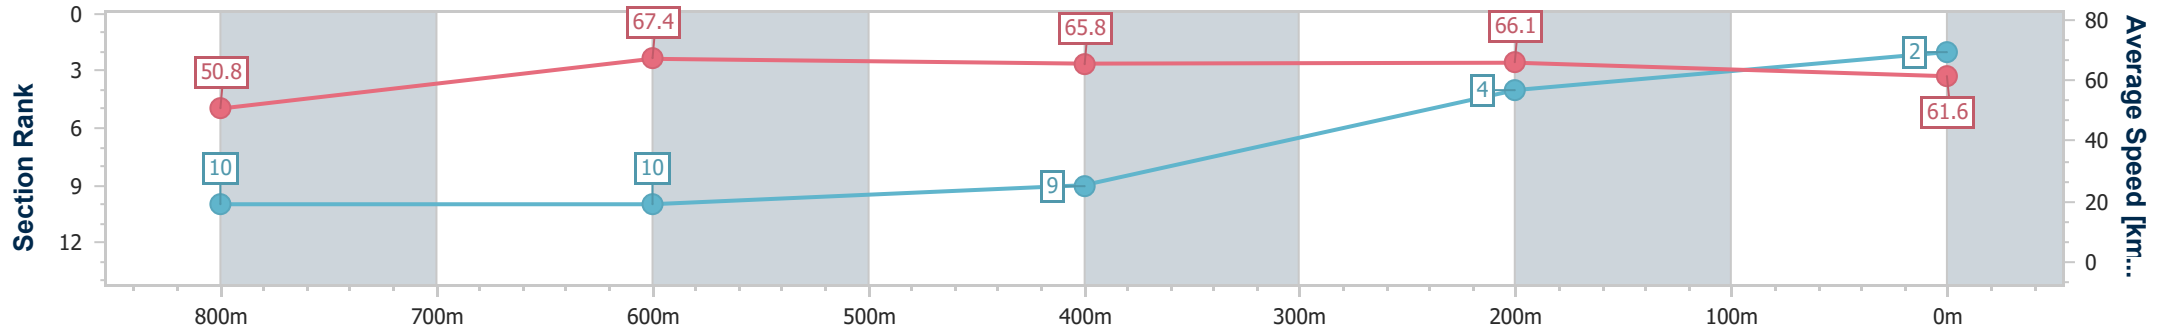

Horse/Jockey Name	Within Reason
Final Rank	2
Fastest Section Time (Section)	0:10.70 (800m)
Top Speed [km/h] (Section)	68.7 (800m)
Race State	Finished

Eagle Farm QLD Professional
Race 4: CANADIAN CLUB QTIS JEWEL PRELUDE 2YO Fillies
Plate - 1000m
04 March 2023 - 13:52
Track Rating: Good 4, Weather: Fine, Rail Position: +4m Entire Course

BRISBANE
RACING CLUB

Section	Overall	800m	600m	400m	200m
Section Times	0:58.56 [2] (0:14.27)	0:44.29 [10] (0:10.70)	0:33.59 [10] (0:10.99)	0:22.60 [9] (0:10.89)	0:11.71 [4] (0:11.71)
Average Speed [km/h]	50.8	67.4	65.8	66.1	61.6
Top Speed [km/h]	67.5	68.7	67.0	67.7	64.0
Avg. Dist. to Rail [m]	6.2	0.7	0.9	3.7	5.4
Avg. Stride Freq. [Hz]	2.3	2.5	2.4	2.5	2.4
Avg. Stride Length [m]	6.2	7.5	7.5	7.5	7.1

- [ ] Ranking at each section and finish
- -.-.- No data available at this section
- NA No data available