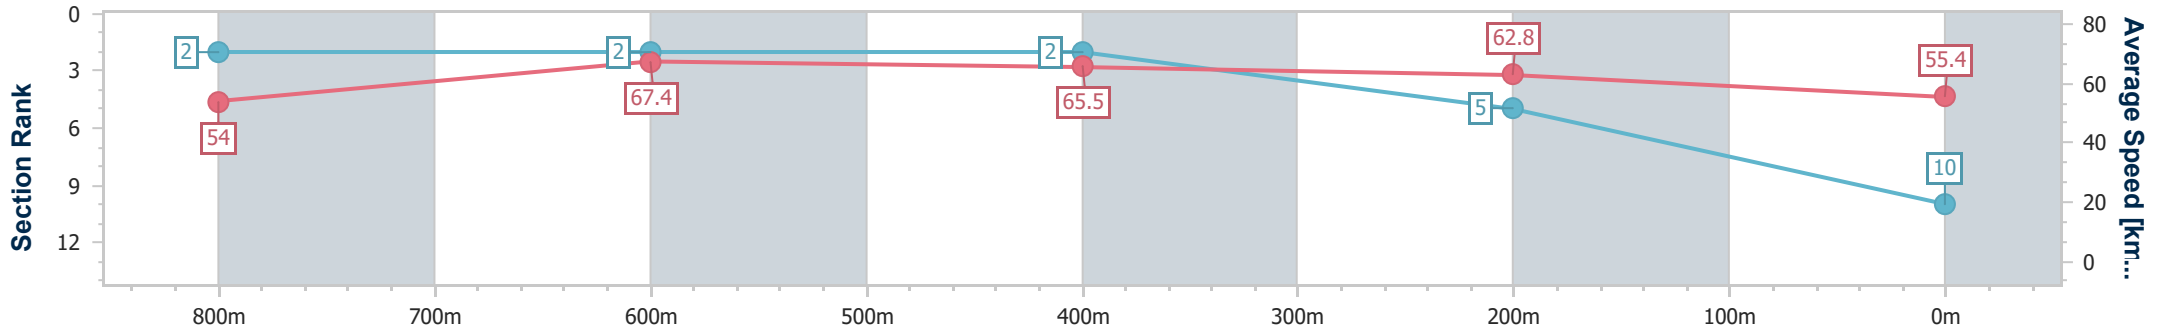

Horse/Jockey Name	Keyboard
Final Rank	10
Fastest Section Time (Section)	0:10.76 (800m)
Top Speed [km/h] (Section)	69.2 (Overall)
Race State	Finished

Eagle Farm QLD Professional
Race 4: CANADIAN CLUB QTIS JEWEL PRELUDE 2YO Fillies
Plate - 1000m
04 March 2023 - 13:52
Track Rating: Good 4, Weather: Fine, Rail Position: +4m Entire Course

BRISBANE
RACING CLUB

Section	Overall	800m	600m	400m	200m
Section Times	0:59.75 [10] (0:13.43)	0:46.32 [2] (0:10.76)	0:35.56 [2] (0:11.11)	0:24.45 [2] (0:11.46)	0:12.99 [5] (0:12.99)
Average Speed [km/h]	54.0	67.4	65.5	62.8	55.4
Top Speed [km/h]	69.2	69.2	66.0	64.2	60.8
Avg. Dist. to Rail [m]	4.1	1.7	1.9	3.0	3.9
Avg. Stride Freq. [Hz]	2.5	2.6	2.5	2.5	2.3
Avg. Stride Length [m]	6.1	7.3	7.2	7.1	6.7

- [ ] Ranking at each section and finish
- -.-.- No data available at this section
- NA No data available