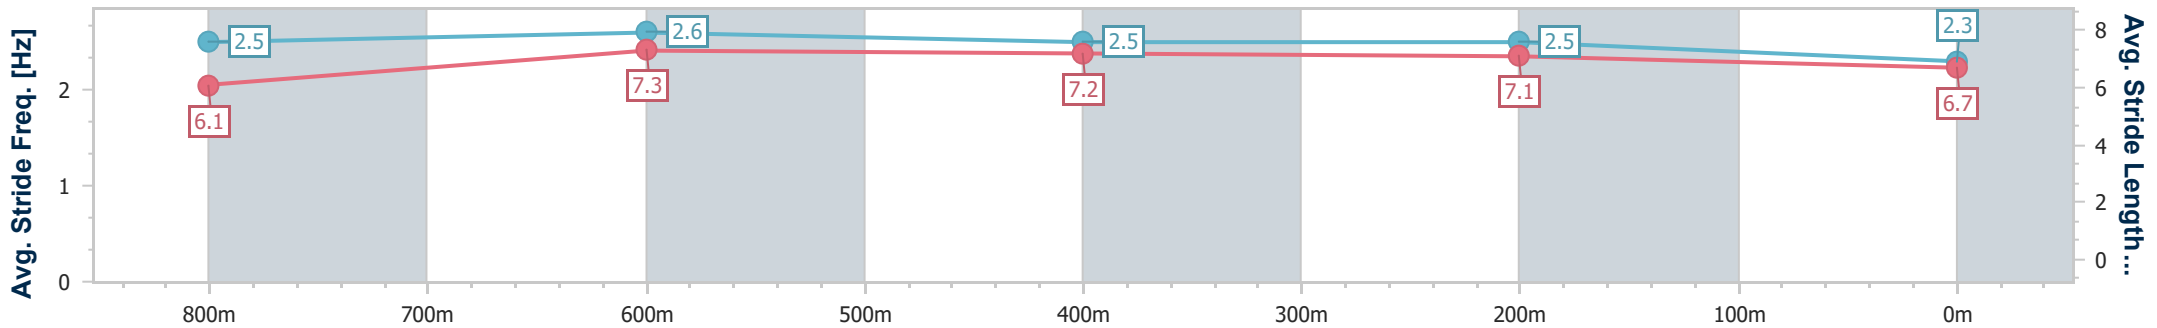

Horse/Jockey Name	Keyboard
Final Rank	10
Fastest Section Time (Section)	0:10.76 (800m)
Top Speed [km/h] (Section)	69.2 (Overall)
Race State	Finished

Eagle Farm QLD Professional
Race 4: CANADIAN CLUB QTIS JEWEL PRELUDE 2YO Fillies
Plate - 1000m
04 March 2023 - 13:52
Track Rating: Good 4, Weather: Fine, Rail Position: +4m Entire Course

BRISBANE
RACING CLUB

Section	Overall	800m	600m	400m	200m
Section Times	0:59.75 [10] (0:13.43)	0:46.32 [2] (0:10.76)	0:35.56 [2] (0:11.11)	0:24.45 [2] (0:11.46)	0:12.99 [5] (0:12.99)
Average Speed [km/h]	54.0	67.4	65.5	62.8	55.4
Top Speed [km/h]	69.2	69.2	66.0	64.2	60.8
Avg. Dist. to Rail [m]	4.1	1.7	1.9	3.0	3.9
Avg. Stride Freq. [Hz]	2.5	2.6	2.5	2.5	2.3
Avg. Stride Length [m]	6.1	7.3	7.2	7.1	6.7

- [ ] Ranking at each section and finish
- -.-.- No data available at this section
- NA No data available