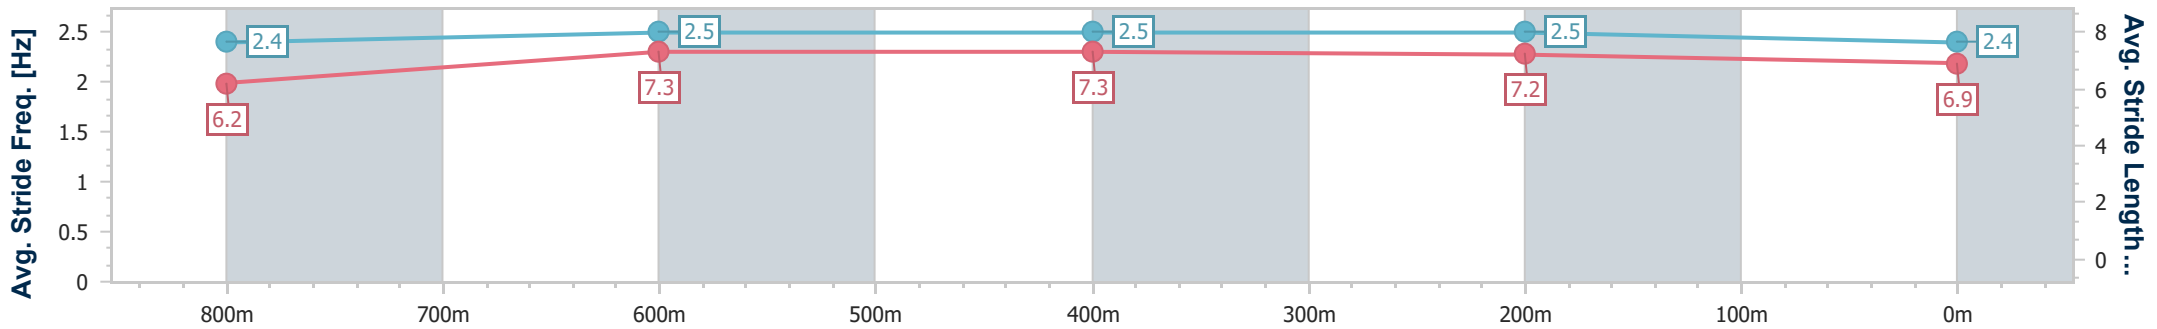

Horse/Jockey Name	Rubaahy
Final Rank	3
Fastest Section Time (Section)	0:10.90 (800m)
Top Speed [km/h] (Section)	68.3 (Overall)
Race State	Finished

Eagle Farm QLD Professional
Race 4: CANADIAN CLUB QTIS JEWEL PRELUDE 2YO Fillies
Plate - 1000m
04 March 2023 - 13:52
Track Rating: Good 4, Weather: Fine, Rail Position: +4m Entire Course

BRISBANE
RACING CLUB

Section	Overall	800m	600m	400m	200m
Section Times	0:58.70 [3] (0:13.56)	0:45.14 [3] (0:10.90)	0:34.24 [4] (0:11.00)	0:23.24 [4] (0:11.14)	0:12.10 [2] (0:12.10)
Average Speed [km/h]	53.3	66.3	65.5	64.7	59.6
Top Speed [km/h]	68.3	66.8	66.1	65.7	61.9
Avg. Dist. to Rail [m]	3.4	0.7	0.6	3.5	2.4
Avg. Stride Freq. [Hz]	2.4	2.5	2.5	2.5	2.4
Avg. Stride Length [m]	6.2	7.3	7.3	7.2	6.9

- [ ] Ranking at each section and finish
- -.-.- No data available at this section
- NA No data available