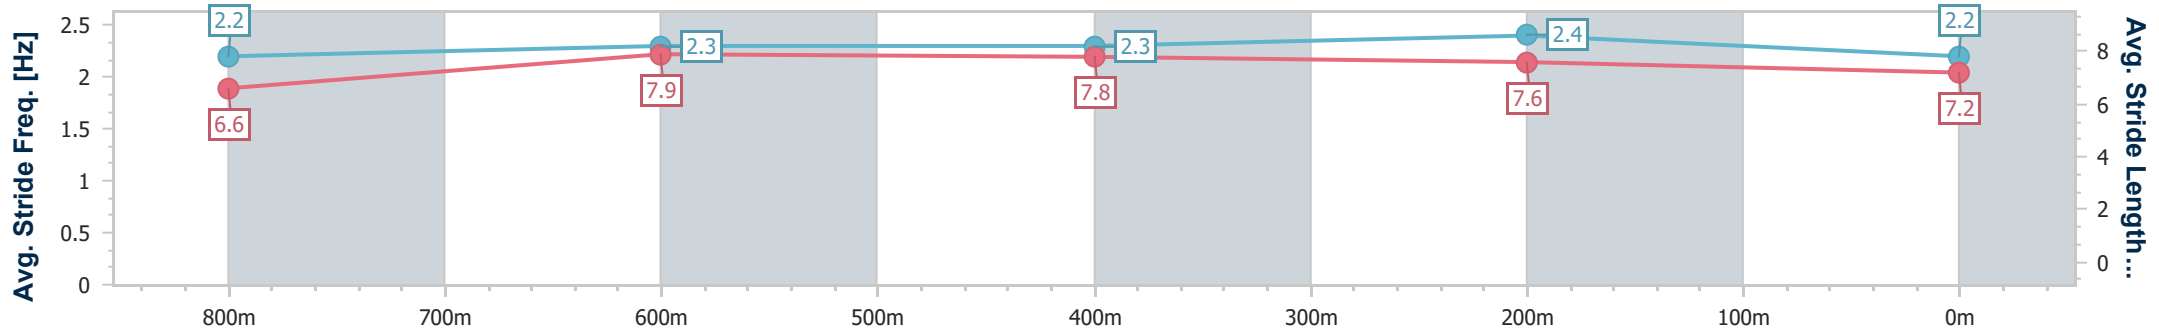

Horse/Jockey Name	Five Star Vixen
Final Rank	7
Fastest Section Time (Section)	0:10.81 (800m)
Top Speed [km/h] (Section)	68.0 (800m)
Race State	Finished

Eagle Farm QLD Professional
Race 4: CANADIAN CLUB QTIS JEWEL PRELUDE 2YO Fillies
Plate - 1000m
04 March 2023 - 13:52
Track Rating: Good 4, Weather: Fine, Rail Position: +4m Entire Course

BRISBANE
RACING CLUB

Section	Overall	800m	600m	400m	200m
Section Times	0:59.44 [7] (0:13.88)	0:45.56 [6] (0:10.81)	0:34.75 [6] (0:11.04)	0:23.71 [6] (0:11.16)	0:12.55 [7] (0:12.55)
Average Speed [km/h]	52.4	67.1	65.4	64.5	57.4
Top Speed [km/h]	67.4	68.0	66.4	66.5	62.0
Avg. Dist. to Rail [m]	7.0	1.6	0.8	4.7	5.1
Avg. Stride Freq. [Hz]	2.2	2.3	2.3	2.4	2.2
Avg. Stride Length [m]	6.6	7.9	7.8	7.6	7.2

- [ ] Ranking at each section and finish
- -.-.- No data available at this section
- NA No data available