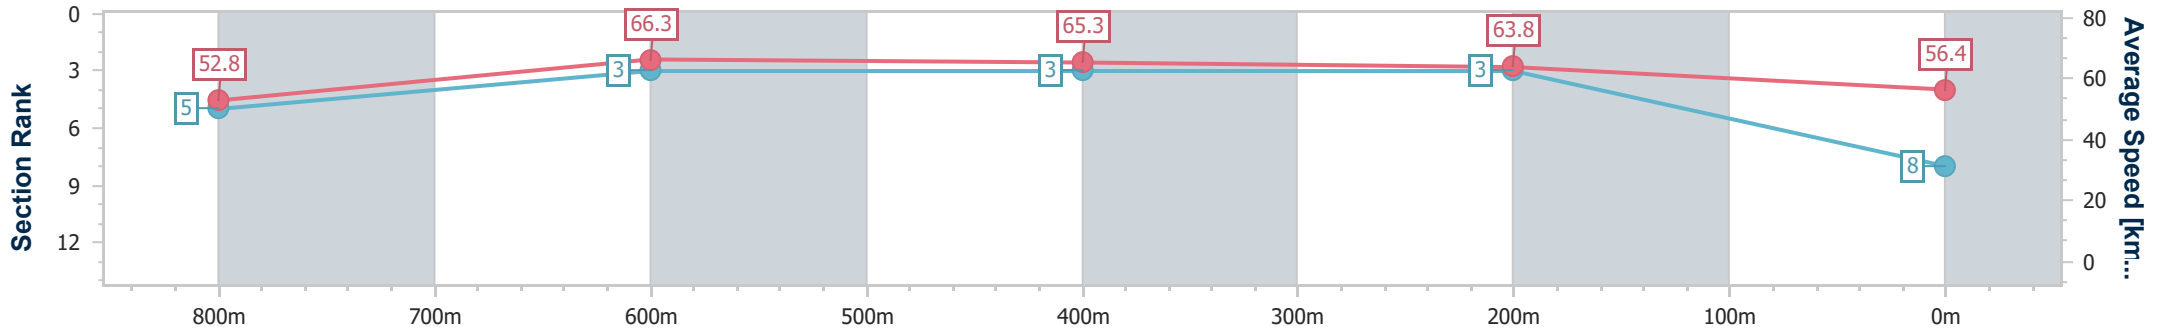

Horse/Jockey Name	Giliana
Final Rank	8
Fastest Section Time (Section)	0:10.81 (800m)
Top Speed [km/h] (Section)	67.7 (Overall)
Race State	Finished

Eagle Farm QLD Professional
Race 4: CANADIAN CLUB QTIS JEWEL PRELUDE 2YO Fillies
Plate - 1000m
04 March 2023 - 13:52
Track Rating: Good 4, Weather: Fine, Rail Position: +4m Entire Course

BRISBANE
RACING CLUB

Section	Overall	800m	600m	400m	200m
Section Times	0:59.48 [8] (0:13.65)	0:45.83 [5] (0:10.81)	0:35.02 [3] (0:10.98)	0:24.04 [3] (0:11.30)	0:12.74 [3] (0:12.74)
Average Speed [km/h]	52.8	66.3	65.3	63.8	56.4
Top Speed [km/h]	67.7	67.1	65.9	65.8	61.4
Avg. Dist. to Rail [m]	1.4	1.1	0.6	1.1	1.8
Avg. Stride Freq. [Hz]	2.4	2.5	2.5	2.5	2.3
Avg. Stride Length [m]	6.0	7.3	7.3	7.2	6.7

- [ ] Ranking at each section and finish
- -.-.- No data available at this section
- NA No data available