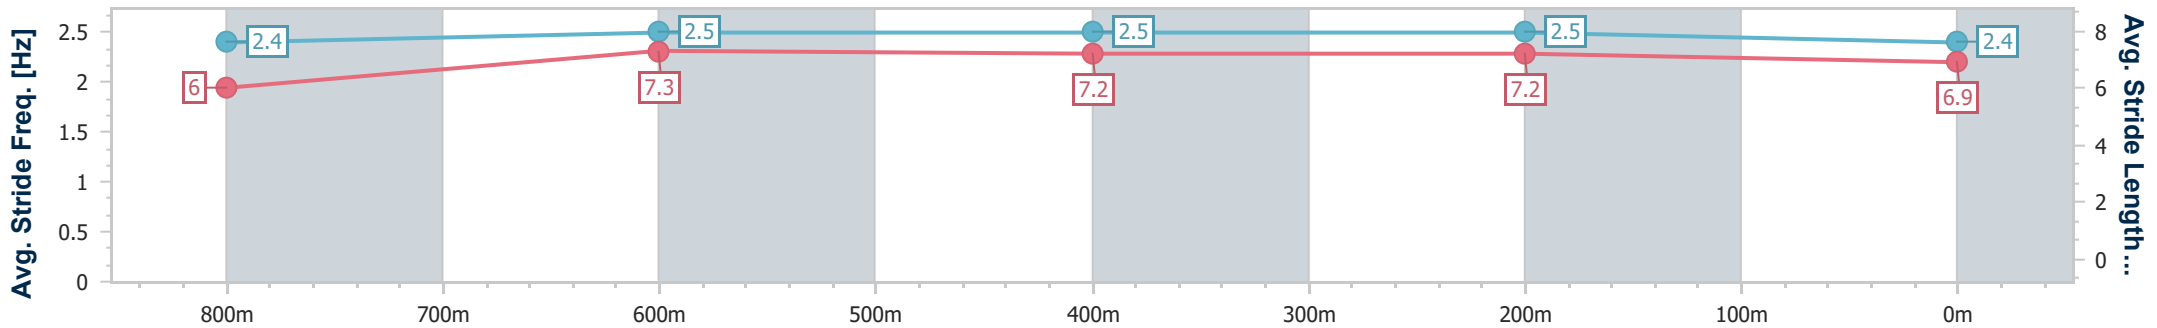

Horse/Jockey Name	Don't Cha Wish
Final Rank	5
Fastest Section Time (Section)	0:10.88 (800m)
Top Speed [km/h] (Section)	67.2 (Overall)
Race State	Finished

Eagle Farm QLD Professional
Race 4: CANADIAN CLUB QTIS JEWEL PRELUDE 2YO Fillies
Plate - 1000m
04 March 2023 - 13:52
Track Rating: Good 4, Weather: Fine, Rail Position: +4m Entire Course

BRISBANE
RACING CLUB

Section	Overall	800m	600m	400m	200m
Section Times	0:59.23 [5] (0:13.98)	0:45.25 [7] (0:10.88)	0:34.37 [8] (0:11.12)	0:23.25 [8] (0:11.16)	0:12.09 [9] (0:12.09)
Average Speed [km/h]	51.7	66.1	64.8	64.6	59.6
Top Speed [km/h]	67.2	66.8	66.5	65.9	62.3
Avg. Dist. to Rail [m]	4.4	0.3	0.9	6.0	7.8
Avg. Stride Freq. [Hz]	2.4	2.5	2.5	2.5	2.4
Avg. Stride Length [m]	6.0	7.3	7.2	7.2	6.9

- [ ] Ranking at each section and finish
- -.-.- No data available at this section
- NA No data available