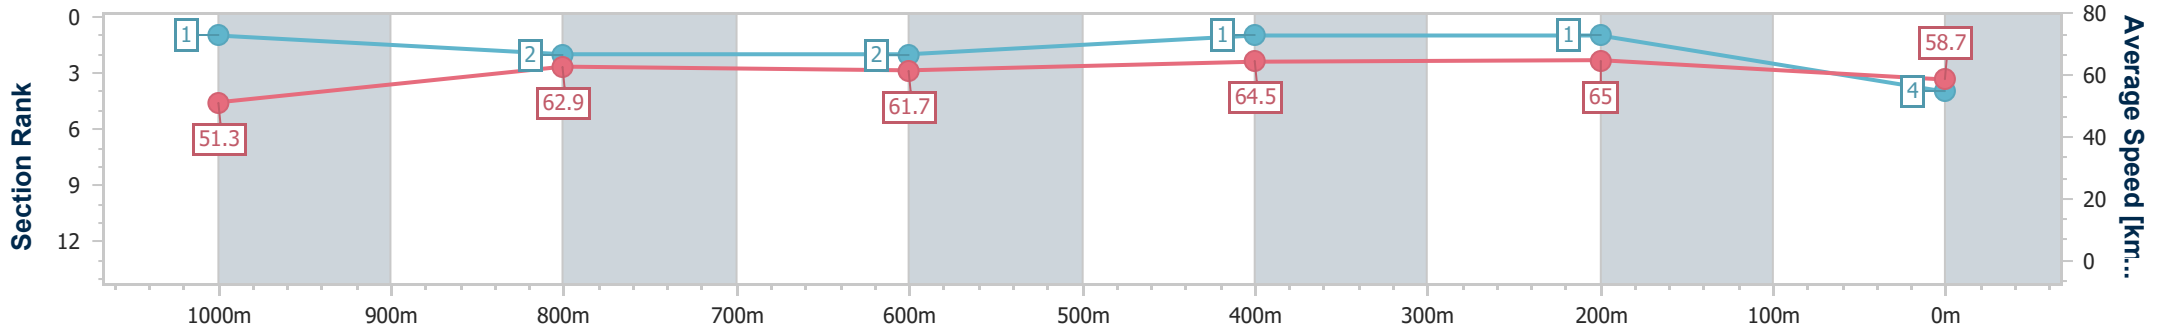

Eagle Farm QLD Professional

Race 7: LADBROKE IT! BENCHMARK 75 Handicap - 1200m

04 March 2023 - 15:53

Track Rating: Good 4, Weather: Fine, Rail Position: +4m Entire Course

BRISBANE RACING CLUB

Section	Overall	1000m	800m	600m	400m	200m
Section Times	1:12.03 [4] (0:14.09)	0:57.94 [1] (0:11.63)	0:46.31 [2] (0:11.72)	0:34.59 [2] (0:11.25)	0:23.34 [1] (0:11.07)	0:12.27 [1] (0:12.27)
Average Speed [km/h]	51.3	62.9	61.7	64.5	65.0	58.7
Top Speed [km/h]	64.6	64.3	62.7	65.7	66.0	63.1
Avg. Dist. to Rail [m]	5.8	3.4	1.7	0.9	2.9	3.3
Avg. Stride Freq. [Hz]	2.1	2.3	2.2	2.3	2.3	2.2
Avg. Stride Length [m]	6.7	7.6	7.6	7.9	7.7	7.4