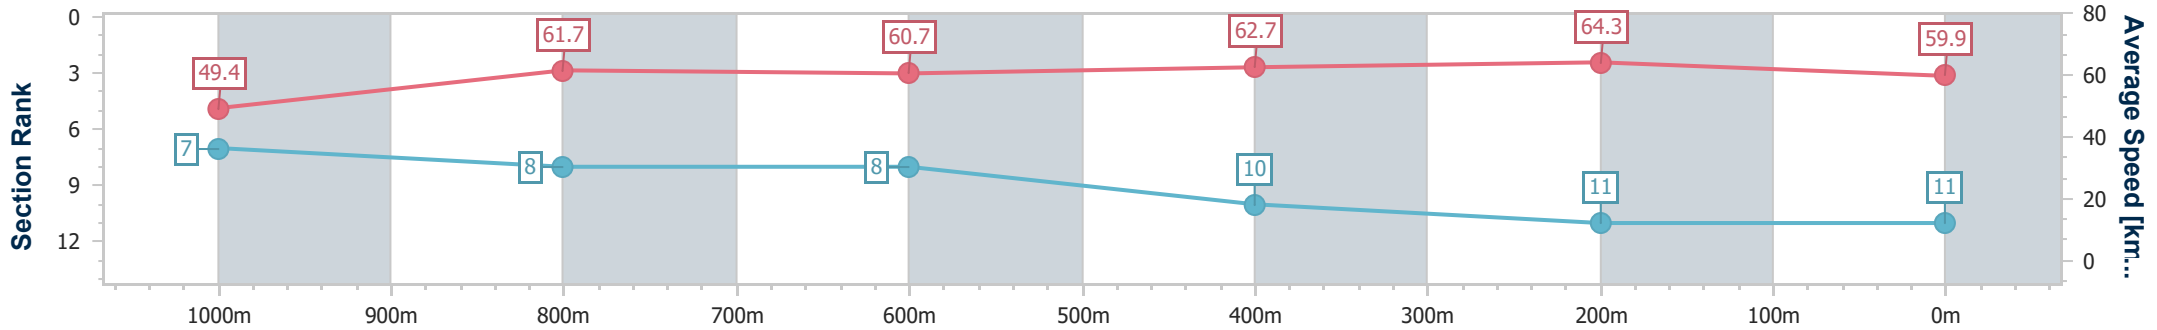

- [] Ranking at each section and finish
- .-.- No data available at this section
- NA No data available

Horse/Jockey Name	Opacity
Final Rank	11
Fastest Section Time (Section)	0:11.20 (400m)
Top Speed [km/h] (Section)	66.1 (400m)
Race State	Finished

Eagle Farm QLD Professional

Race 7: LADBROKE IT! BENCHMARK 75 Handicap - 1200m

04 March 2023 - 15:53

Track Rating: Good 4, Weather: Fine, Rail Position: +4m Entire Course

BRISBANE RACING CLUB

Section	Overall	1000m	800m	600m	400m	200m
Section Times	1:13.18 [11] (0:14.61)	0:58.57 [7] (0:11.82)	0:46.75 [8] (0:11.96)	0:34.79 [8] (0:11.55)	0:23.24 [10] (0:11.20)	0:12.04 [11] (0:12.04)
Average Speed [km/h]	49.4	61.7	60.7	62.7	64.3	59.9
Top Speed [km/h]	61.3	63.1	62.7	66.0	66.1	63.0
Avg. Dist. to Rail [m]	5.8	2.6	1.7	1.7	7.5	5.5
Avg. Stride Freq. [Hz]	2.3	2.4	2.4	2.5	2.5	2.5
Avg. Stride Length [m]	6.1	7.1	7.1	7.1	7.0	6.6

- [] Ranking at each section and finish
- .-.- No data available at this section
- NA No data available