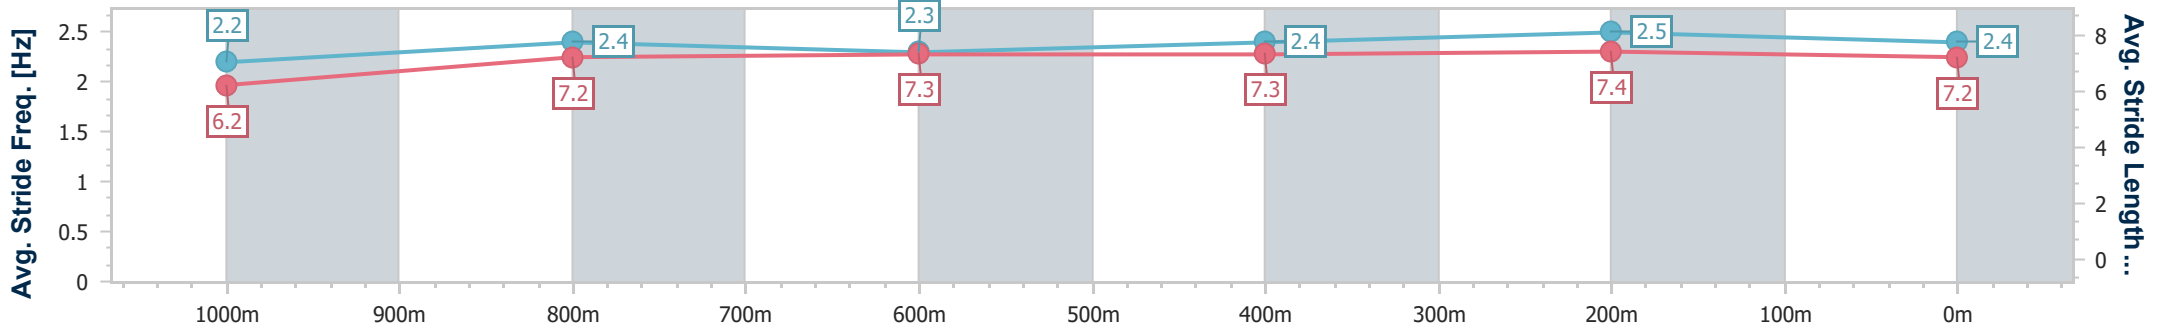

Eagle Farm QLD Professional

Race 7: LADBROKE IT! BENCHMARK 75 Handicap - 1200m

04 March 2023 - 15:53

Track Rating: Good 4, Weather: Fine, Rail Position: +4m Entire Course

BRISBANE RACING CLUB

Section	Overall	1000m	800m	600m	400m	200m
Section Times	1:12.42 [8] (0:14.94)	0:57.48 [10] (0:11.77)	0:45.71 [10] (0:11.74)	0:33.97 [9] (0:11.27)	0:22.70 [8] (0:10.82)	0:11.88 [7] (0:11.88)
Average Speed [km/h]	48.2	61.5	61.4	64.0	66.6	60.5
Top Speed [km/h]	59.7	63.1	62.7	66.3	67.3	65.5
Avg. Dist. to Rail [m]	3.1	1.3	0.2	0.9	7.8	8.8
Avg. Stride Freq. [Hz]	2.2	2.4	2.3	2.4	2.5	2.4
Avg. Stride Length [m]	6.2	7.2	7.3	7.3	7.4	7.2

- [] Ranking at each section and finish
- .-.- No data available at this section
- NA No data available

Horse/Jockey Name	Harlequin Field
Final Rank	9
Fastest Section Time (Section)	0:11.14 (400m)
Top Speed [km/h] (Section)	65.1 (600m)
Race State	Finished