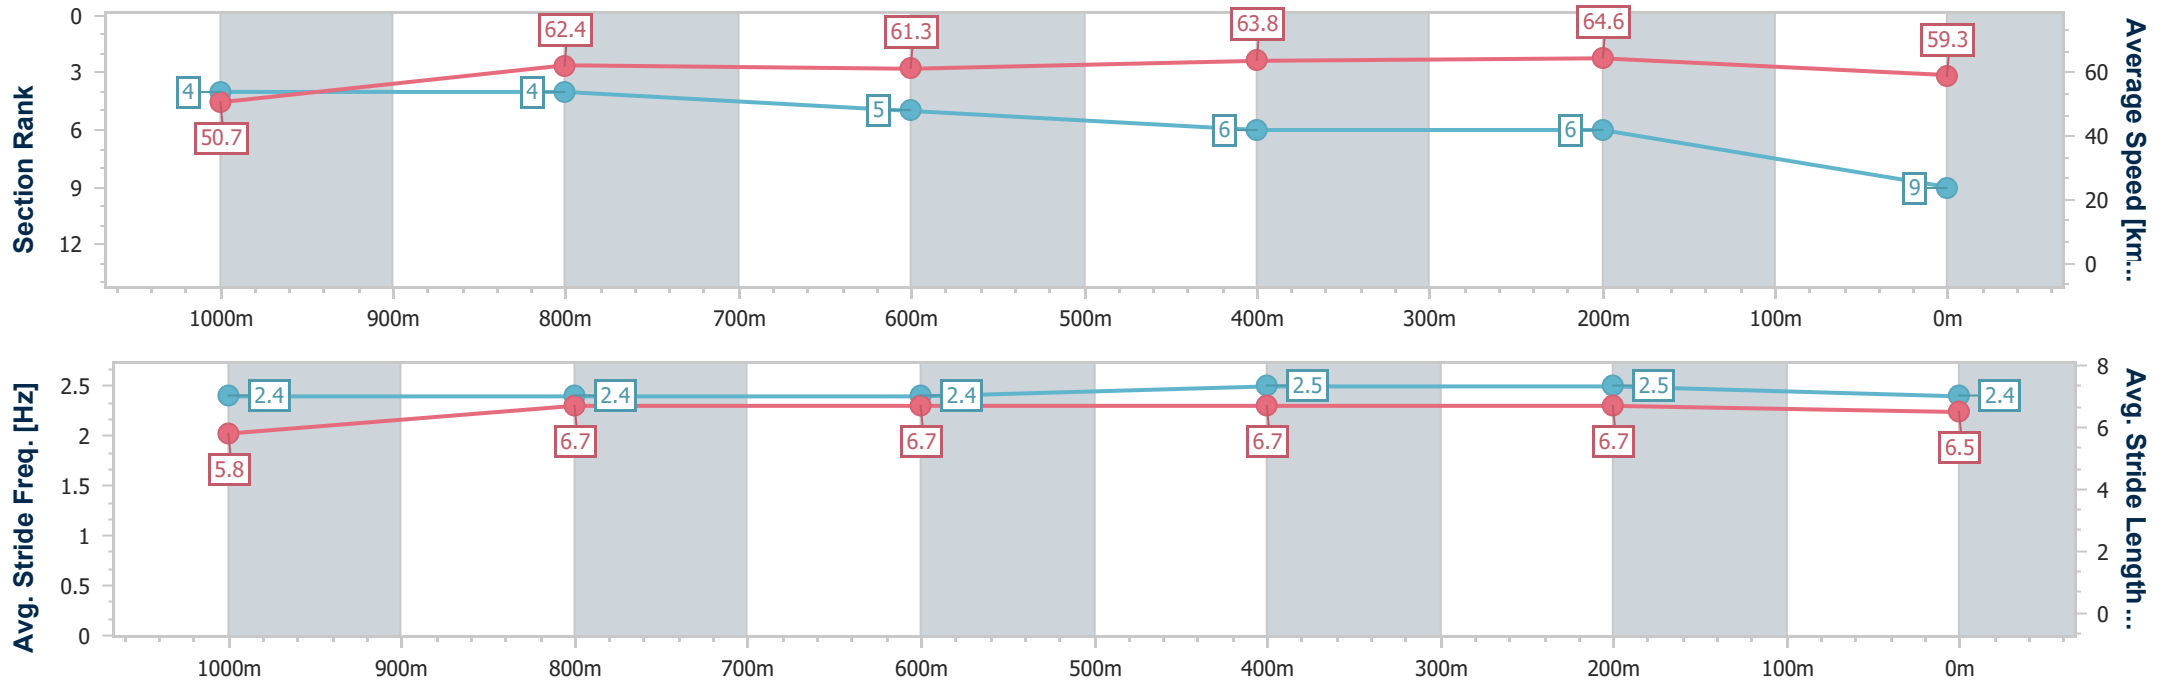

- [] Ranking at each section and finish
- .-.- No data available at this section
- NA No data available

Horse/Jockey Name	Harlequin Field
Final Rank	9
Fastest Section Time (Section)	0:11.14 (400m)
Top Speed [km/h] (Section)	65.1 (600m)
Race State	Finished

Eagle Farm QLD Professional

Race 7: LADBROKE IT! BENCHMARK 75 Handicap - 1200m

04 March 2023 - 15:53

Track Rating: Good 4, Weather: Fine, Rail Position: +4m Entire Course

BRISBANE RACING CLUB

Section	Overall	1000m	800m	600m	400m	200m
Section Times	1:12.58 [9] (0:14.27)	0:58.31 [4] (0:11.77)	0:46.54 [4] (0:11.90)	0:34.64 [5] (0:11.36)	0:23.28 [6] (0:11.14)	0:12.14 [6] (0:12.14)
Average Speed [km/h]	50.7	62.4	61.3	63.8	64.6	59.3
Top Speed [km/h]	62.4	63.3	62.2	65.1	65.1	63.0
Avg. Dist. to Rail [m]	7.3	4.2	2.4	1.5	5.4	5.8
Avg. Stride Freq. [Hz]	2.4	2.4	2.4	2.5	2.5	2.4
Avg. Stride Length [m]	5.8	6.7	6.7	6.7	6.7	6.5

- [] Ranking at each section and finish
- .-.- No data available at this section
- NA No data available

Horse/Jockey Name	Subterranean
Final Rank	10
Fastest Section Time (Section)	0:10.91 (400m)
Top Speed [km/h] (Section)	68.0 (400m)
Race State	Finished