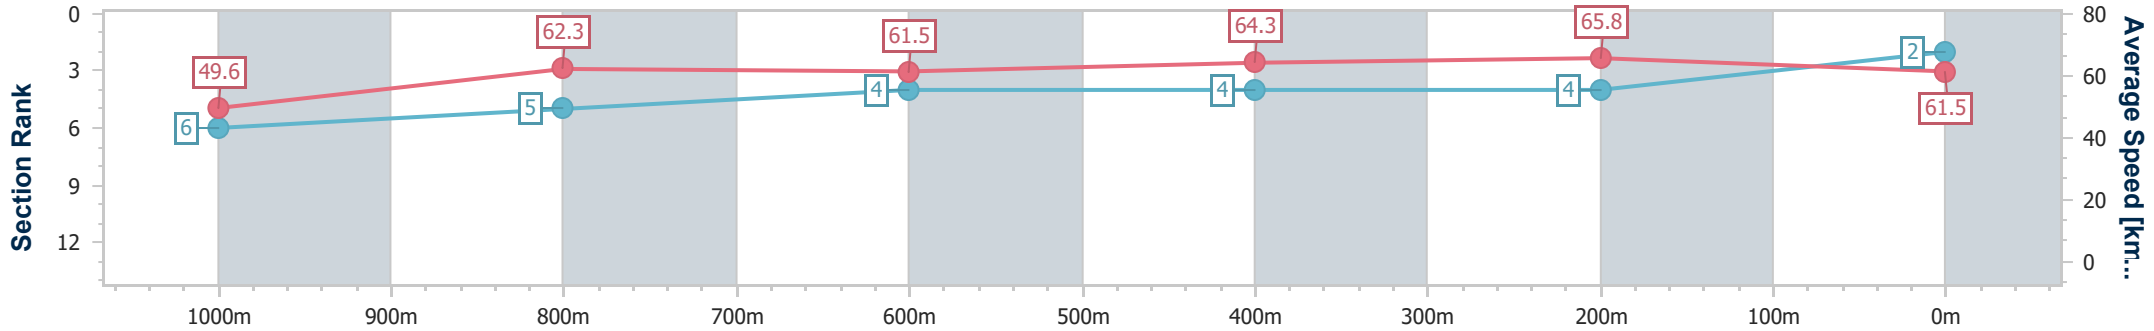

Eagle Farm QLD Professional

Race 7: LADBROKE IT! BENCHMARK 75 Handicap - 1200m

04 March 2023 - 15:53

Track Rating: Good 4, Weather: Fine, Rail Position: +4m Entire Course

BRISBANE RACING CLUB

Section	Overall	1000m	800m	600m	400m	200m
Section Times	1:11.64 [2] (0:14.50)	0:57.14 [6] (0:11.64)	0:45.50 [5] (0:11.69)	0:33.81 [4] (0:11.18)	0:22.63 [4] (0:10.94)	0:11.69 [4] (0:11.69)
Average Speed [km/h]	49.6	62.3	61.5	64.3	65.8	61.5
Top Speed [km/h]	61.3	63.1	62.7	67.0	67.3	65.1
Avg. Dist. to Rail [m]	2.8	0.9	0.2	0.4	3.5	5.3
Avg. Stride Freq. [Hz]	2.3	2.3	2.3	2.3	2.4	2.3
Avg. Stride Length [m]	6.1	7.4	7.4	7.6	7.8	7.4