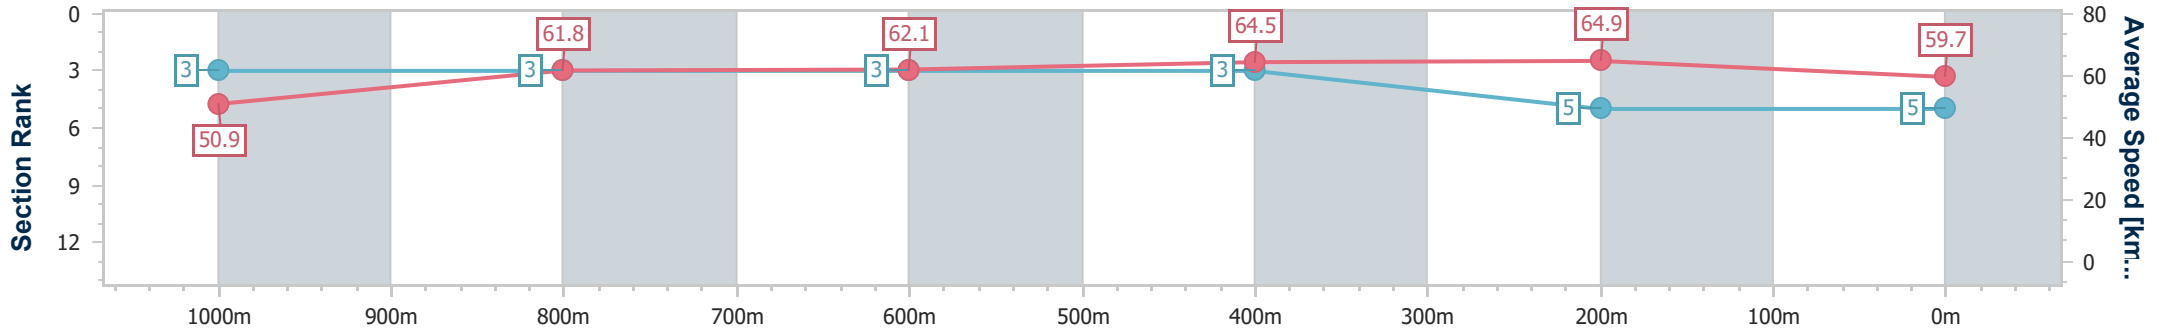

Eagle Farm QLD Professional

Race 7: LADBROKE IT! BENCHMARK 75 Handicap - 1200m

04 March 2023 - 15:53

Track Rating: Good 4, Weather: Fine, Rail Position: +4m Entire Course

BRISBANE RACING CLUB

Section	Overall	1000m	800m	600m	400m	200m
Section Times	1:12.05 [5] (0:14.20)	0:57.85 [3] (0:11.78)	0:46.07 [3] (0:11.70)	0:34.37 [3] (0:11.22)	0:23.15 [3] (0:11.10)	0:12.05 [5] (0:12.05)
Average Speed [km/h]	50.9	61.8	62.1	64.5	64.9	59.7
Top Speed [km/h]	61.5	63.5	63.3	66.5	66.5	62.7
Avg. Dist. to Rail [m]	4.5	2.3	1.6	1.4	4.7	7.0
Avg. Stride Freq. [Hz]	2.3	2.4	2.3	2.4	2.5	2.4
Avg. Stride Length [m]	6.2	7.3	7.4	7.5	7.3	7.1

- [] Ranking at each section and finish
- .-.- No data available at this section
- NA No data available

Horse/Jockey Name	Count The Coin
Final Rank	6
Fastest Section Time (Section)	0:10.88 (400m)
Top Speed [km/h] (Section)	67.3 (400m)
Race State	Finished