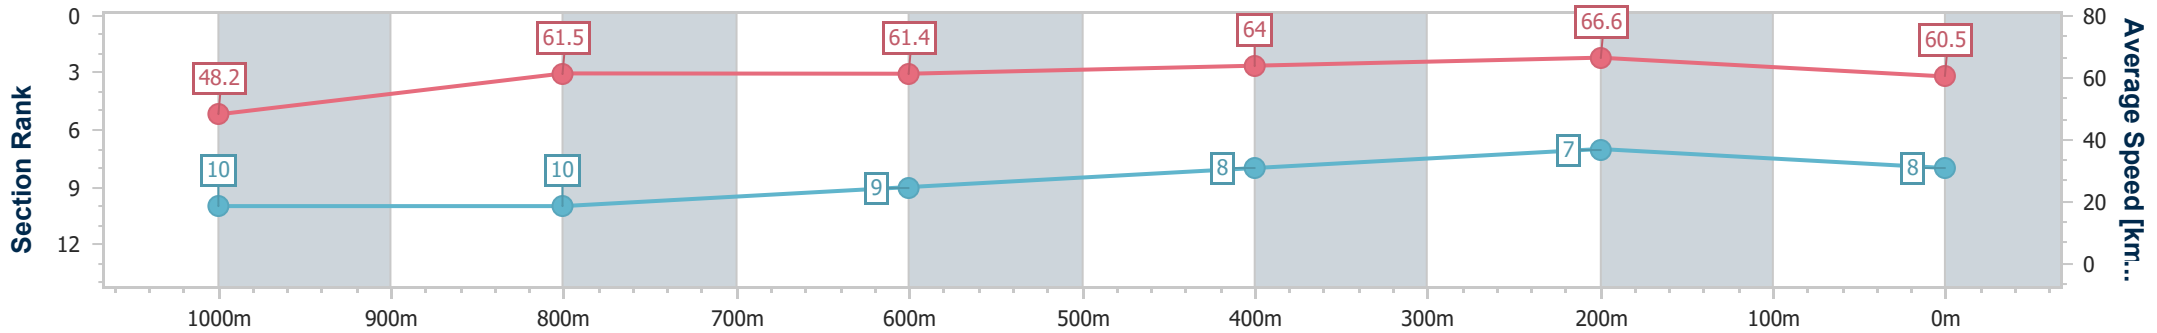

Eagle Farm QLD Professional

Race 7: LADBROKE IT! BENCHMARK 75 Handicap - 1200m

04 March 2023 - 15:53

Track Rating: Good 4, Weather: Fine, Rail Position: +4m Entire Course

BRISBANE RACING CLUB

Section	Overall	1000m	800m	600m	400m	200m
Section Times	1:12.42 [8] (0:14.94)	0:57.48 [10] (0:11.77)	0:45.71 [10] (0:11.74)	0:33.97 [9] (0:11.27)	0:22.70 [8] (0:10.82)	0:11.88 [7] (0:11.88)
Average Speed [km/h]	48.2	61.5	61.4	64.0	66.6	60.5
Top Speed [km/h]	59.7	63.1	62.7	66.3	67.3	65.5
Avg. Dist. to Rail [m]	3.1	1.3	0.2	0.9	7.8	8.8
Avg. Stride Freq. [Hz]	2.2	2.4	2.3	2.4	2.5	2.4
Avg. Stride Length [m]	6.2	7.2	7.3	7.3	7.4	7.2

- [] Ranking at each section and finish
- .-.- No data available at this section
- NA No data available

Horse/Jockey Name	Harlequin Field
Final Rank	9
Fastest Section Time (Section)	0:11.14 (400m)
Top Speed [km/h] (Section)	65.1 (600m)
Race State	Finished