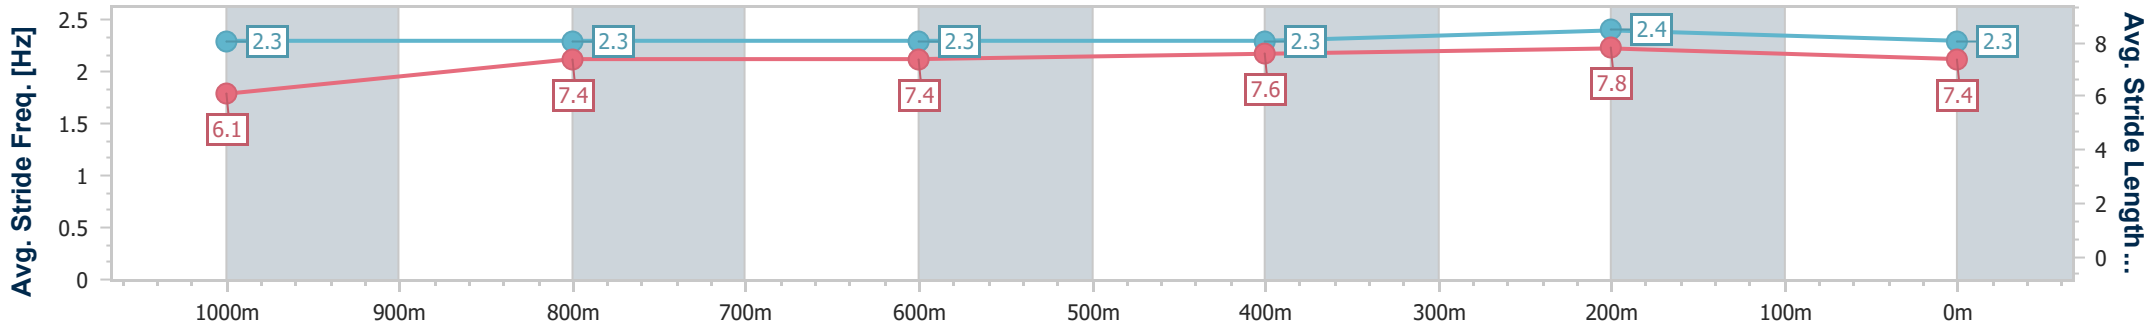

Eagle Farm QLD Professional

Race 7: LADBROKE IT! BENCHMARK 75 Handicap - 1200m

04 March 2023 - 15:53

Track Rating: Good 4, Weather: Fine, Rail Position: +4m Entire Course

BRISBANE RACING CLUB

Section	Overall	1000m	800m	600m	400m	200m
Section Times	1:11.64 [2] (0:14.50)	0:57.14 [6] (0:11.64)	0:45.50 [5] (0:11.69)	0:33.81 [4] (0:11.18)	0:22.63 [4] (0:10.94)	0:11.69 [4] (0:11.69)
Average Speed [km/h]	49.6	62.3	61.5	64.3	65.8	61.5
Top Speed [km/h]	61.3	63.1	62.7	67.0	67.3	65.1
Avg. Dist. to Rail [m]	2.8	0.9	0.2	0.4	3.5	5.3
Avg. Stride Freq. [Hz]	2.3	2.3	2.3	2.3	2.4	2.3
Avg. Stride Length [m]	6.1	7.4	7.4	7.6	7.8	7.4