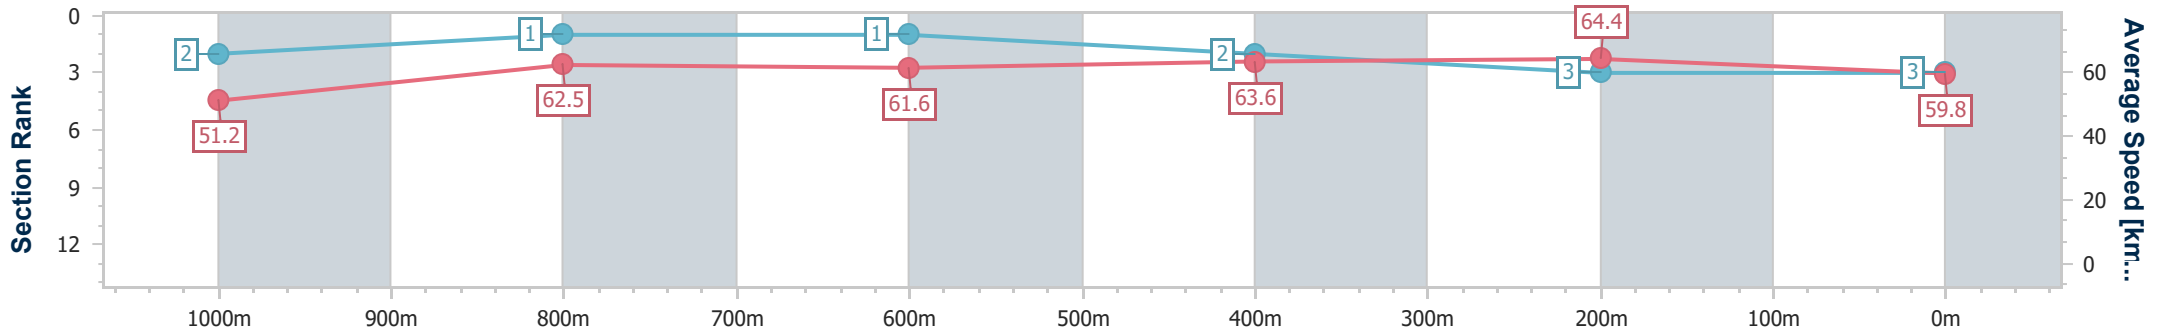

Eagle Farm QLD Professional

Race 7: LADBROKE IT! BENCHMARK 75 Handicap - 1200m

04 March 2023 - 15:53

Track Rating: Good 4, Weather: Fine, Rail Position: +4m Entire Course

BRISBANE RACING CLUB

Section	Overall	1000m	800m	600m	400m	200m
Section Times	1:11.88 [3] (0:14.09)	0:57.79 [2] (0:11.59)	0:46.20 [1] (0:11.68)	0:34.52 [1] (0:11.28)	0:23.24 [2] (0:11.18)	0:12.06 [3] (0:12.06)
Average Speed [km/h]	51.2	62.5	61.6	63.6	64.4	59.8
Top Speed [km/h]	62.6	63.8	63.2	65.0	65.3	63.4
Avg. Dist. to Rail [m]	3.7	1.3	0.2	0.5	1.5	2.0
Avg. Stride Freq. [Hz]	2.4	2.5	2.4	2.5	2.5	2.4
Avg. Stride Length [m]	6.0	7.0	7.1	7.1	7.2	6.9