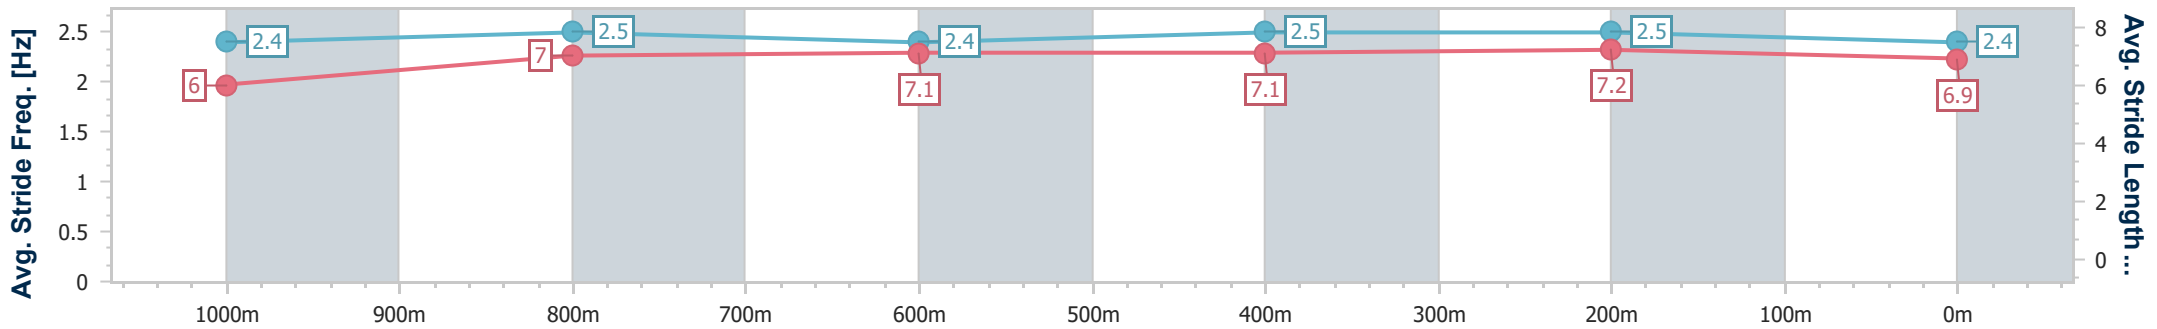

Eagle Farm QLD Professional

Race 7: LADBROKE IT! BENCHMARK 75 Handicap - 1200m

04 March 2023 - 15:53

Track Rating: Good 4, Weather: Fine, Rail Position: +4m Entire Course

BRISBANE RACING CLUB

Section	Overall	1000m	800m	600m	400m	200m
Section Times	1:11.88 [3] (0:14.09)	0:57.79 [2] (0:11.59)	0:46.20 [1] (0:11.68)	0:34.52 [1] (0:11.28)	0:23.24 [2] (0:11.18)	0:12.06 [3] (0:12.06)
Average Speed [km/h]	51.2	62.5	61.6	63.6	64.4	59.8
Top Speed [km/h]	62.6	63.8	63.2	65.0	65.3	63.4
Avg. Dist. to Rail [m]	3.7	1.3	0.2	0.5	1.5	2.0
Avg. Stride Freq. [Hz]	2.4	2.5	2.4	2.5	2.5	2.4
Avg. Stride Length [m]	6.0	7.0	7.1	7.1	7.2	6.9