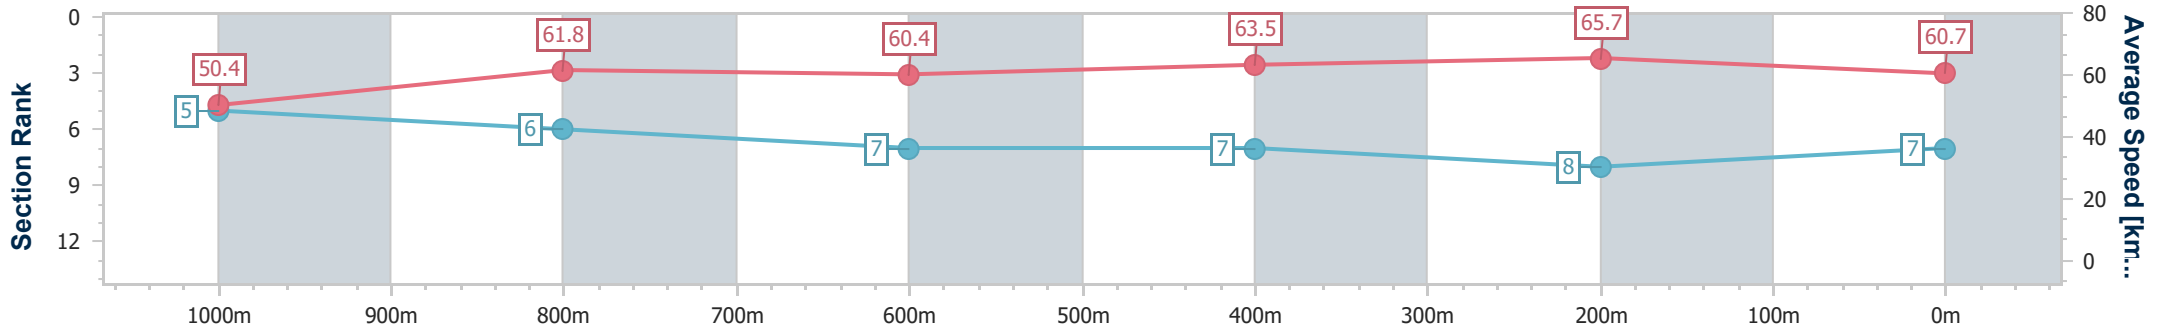

- [] Ranking at each section and finish
- .-.- No data available at this section
- NA No data available

Horse/Jockey Name	Sneak Preview
Final Rank	7
Fastest Section Time (Section)	0:10.97 (400m)
Top Speed [km/h] (Section)	66.4 (600m)
Race State	Finished

Eagle Farm QLD Professional

Race 7: LADBROKE IT! BENCHMARK 75 Handicap - 1200m

04 March 2023 - 15:53

Track Rating: Good 4, Weather: Fine, Rail Position: +4m Entire Course

BRISBANE RACING CLUB

Section	Overall	1000m	800m	600m	400m	200m
Section Times	1:12.40 [7] (0:14.32)	0:58.08 [5] (0:11.83)	0:46.25 [6] (0:12.00)	0:34.25 [7] (0:11.42)	0:22.83 [7] (0:10.97)	0:11.86 [8] (0:11.86)
Average Speed [km/h]	50.4	61.8	60.4	63.5	65.7	60.7
Top Speed [km/h]	63.2	63.0	61.9	66.4	66.4	65.0
Avg. Dist. to Rail [m]	3.6	2.8	1.8	1.7	7.5	8.8
Avg. Stride Freq. [Hz]	2.3	2.4	2.3	2.4	2.5	2.4
Avg. Stride Length [m]	6.0	7.1	7.3	7.3	7.2	7.1