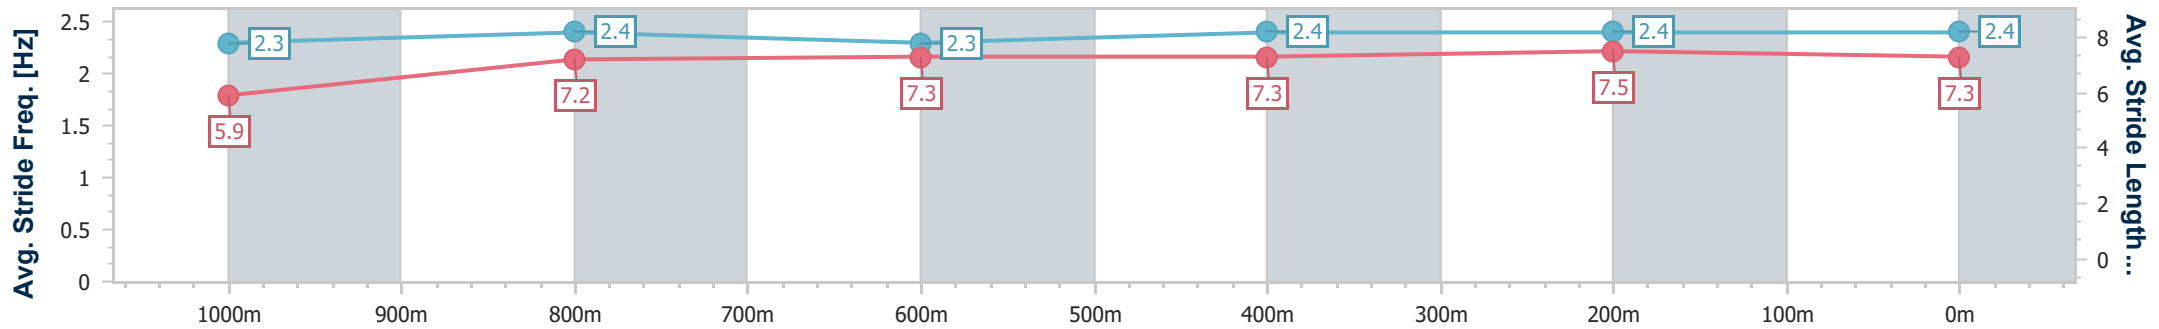

Eagle Farm QLD Professional

Race 7: LADBROKE IT! BENCHMARK 75 Handicap - 1200m

04 March 2023 - 15:53

Track Rating: Good 4, Weather: Fine, Rail Position: +4m Entire Course

BRISBANE RACING CLUB

Section	Overall	1000m	800m	600m	400m	200m
Section Times	1:12.37 [6] (0:14.83)	0:57.54 [9] (0:11.84)	0:45.70 [9] (0:11.75)	0:33.95 [10] (0:11.44)	0:22.51 [11] (0:10.88)	0:11.63 [10] (0:11.63)
Average Speed [km/h]	48.7	61.5	61.6	63.6	66.2	62.0
Top Speed [km/h]	61.0	63.8	63.2	66.8	67.3	65.4
Avg. Dist. to Rail [m]	7.3	2.2	1.1	2.1	7.3	9.8
Avg. Stride Freq. [Hz]	2.3	2.4	2.3	2.4	2.4	2.4
Avg. Stride Length [m]	5.9	7.2	7.3	7.3	7.5	7.3

- [] Ranking at each section and finish
- .-.- No data available at this section
- NA No data available

Horse/Jockey Name	Sneak Preview
Final Rank	7
Fastest Section Time (Section)	0:10.97 (400m)
Top Speed [km/h] (Section)	66.4 (600m)
Race State	Finished