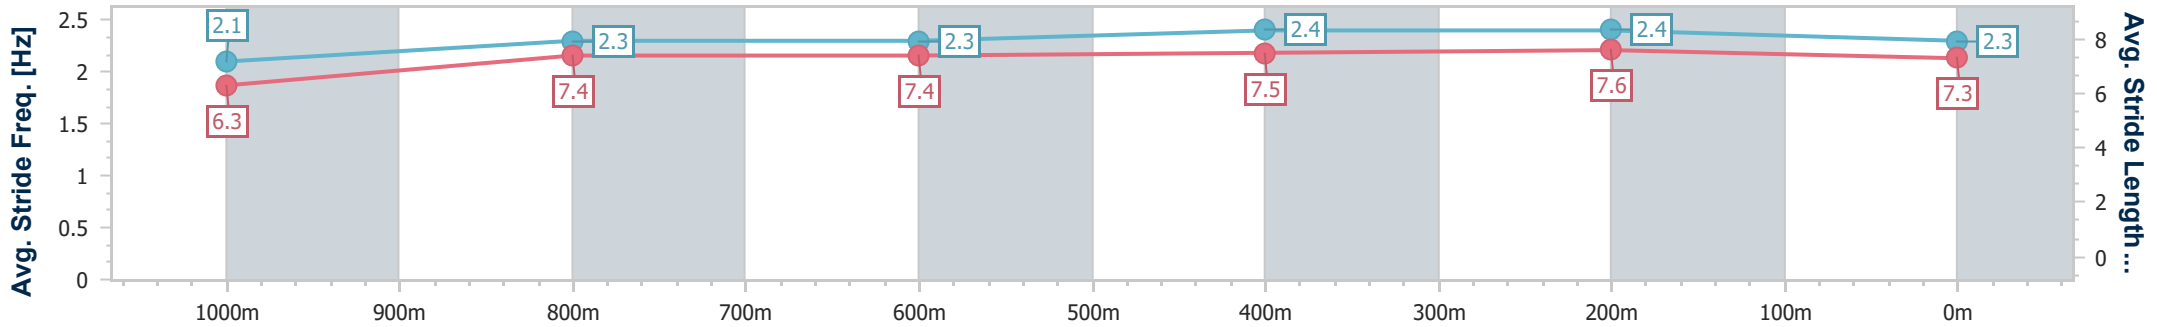

Eagle Farm QLD Professional

Race 7: LADBROKE IT! BENCHMARK 75 Handicap - 1200m

04 March 2023 - 15:53

Track Rating: Good 4, Weather: Fine, Rail Position: +4m Entire Course

BRISBANE RACING CLUB

Section	Overall	1000m	800m	600m	400m	200m
Section Times	1:12.74 [10] (0:15.09)	0:57.65 [11] (0:11.78)	0:45.87 [11] (0:11.76)	0:34.11 [11] (0:11.25)	0:22.86 [9] (0:10.91)	0:11.95 [9] (0:11.95)
Average Speed [km/h]	47.7	62.0	61.4	64.3	65.9	60.4
Top Speed [km/h]	60.0	63.5	63.0	66.8	68.0	63.2
Avg. Dist. to Rail [m]	2.9	2.4	1.0	0.8	5.6	6.6
Avg. Stride Freq. [Hz]	2.1	2.3	2.3	2.4	2.4	2.3
Avg. Stride Length [m]	6.3	7.4	7.4	7.5	7.6	7.3

- [] Ranking at each section and finish
- .-.- No data available at this section
- NA No data available

Horse/Jockey Name	Opacity
Final Rank	11
Fastest Section Time (Section)	0:11.20 (400m)
Top Speed [km/h] (Section)	66.1 (400m)
Race State	Finished