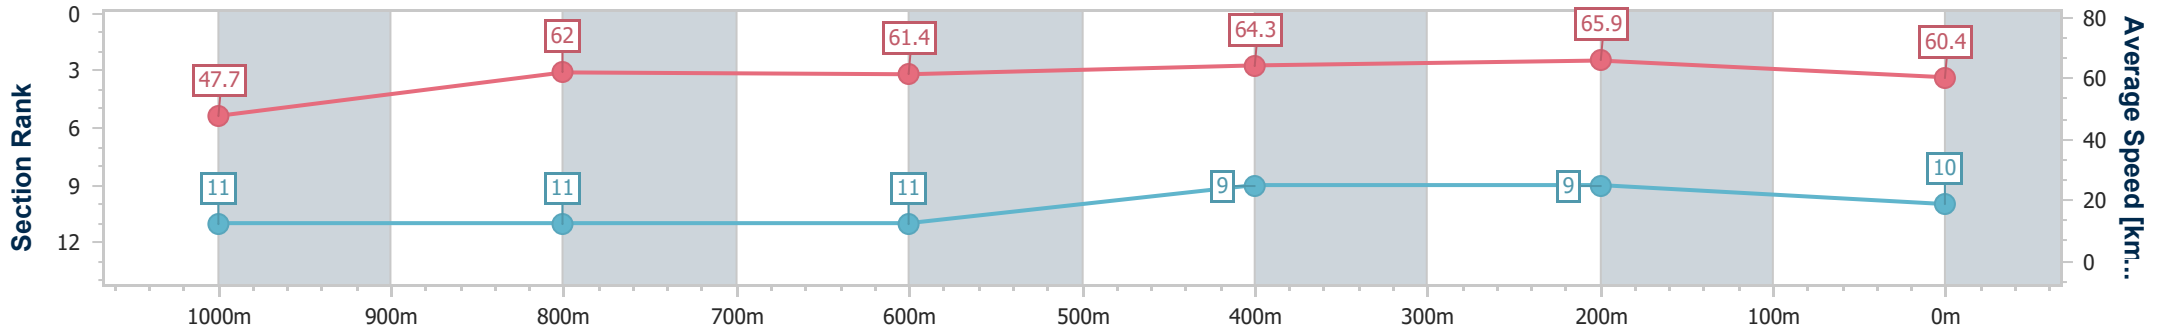

Eagle Farm QLD Professional

Race 7: LADBROKE IT! BENCHMARK 75 Handicap - 1200m

04 March 2023 - 15:53

Track Rating: Good 4, Weather: Fine, Rail Position: +4m Entire Course

BRISBANE RACING CLUB

Section	Overall	1000m	800m	600m	400m	200m
Section Times	1:12.74 [10] (0:15.09)	0:57.65 [11] (0:11.78)	0:45.87 [11] (0:11.76)	0:34.11 [11] (0:11.25)	0:22.86 [9] (0:10.91)	0:11.95 [9] (0:11.95)
Average Speed [km/h]	47.7	62.0	61.4	64.3	65.9	60.4
Top Speed [km/h]	60.0	63.5	63.0	66.8	68.0	63.2
Avg. Dist. to Rail [m]	2.9	2.4	1.0	0.8	5.6	6.6
Avg. Stride Freq. [Hz]	2.1	2.3	2.3	2.4	2.4	2.3
Avg. Stride Length [m]	6.3	7.4	7.4	7.5	7.6	7.3

- [] Ranking at each section and finish
- .-.- No data available at this section
- NA No data available

Horse/Jockey Name	Opacity
Final Rank	11
Fastest Section Time (Section)	0:11.20 (400m)
Top Speed [km/h] (Section)	66.1 (400m)
Race State	Finished