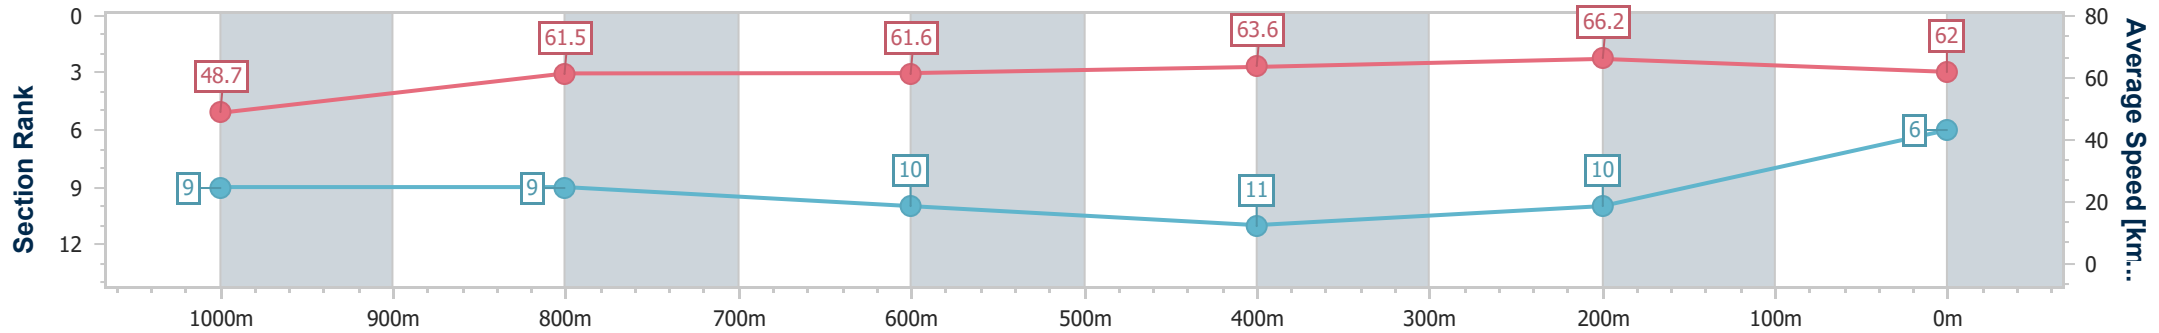

- [] Ranking at each section and finish
- .-.- No data available at this section
- NA No data available

Horse/Jockey Name	Count The Coin
Final Rank	6
Fastest Section Time (Section)	0:10.88 (400m)
Top Speed [km/h] (Section)	67.3 (400m)
Race State	Finished

Eagle Farm QLD Professional

Race 7: LADBROKE IT! BENCHMARK 75 Handicap - 1200m

04 March 2023 - 15:53

Track Rating: Good 4, Weather: Fine, Rail Position: +4m Entire Course

BRISBANE RACING CLUB

Section	Overall	1000m	800m	600m	400m	200m
Section Times	1:12.37 [6] (0:14.83)	0:57.54 [9] (0:11.84)	0:45.70 [9] (0:11.75)	0:33.95 [10] (0:11.44)	0:22.51 [11] (0:10.88)	0:11.63 [10] (0:11.63)
Average Speed [km/h]	48.7	61.5	61.6	63.6	66.2	62.0
Top Speed [km/h]	61.0	63.8	63.2	66.8	67.3	65.4
Avg. Dist. to Rail [m]	7.3	2.2	1.1	2.1	7.3	9.8
Avg. Stride Freq. [Hz]	2.3	2.4	2.3	2.4	2.4	2.4
Avg. Stride Length [m]	5.9	7.2	7.3	7.3	7.5	7.3

- [] Ranking at each section and finish
- .-.- No data available at this section
- NA No data available

Horse/Jockey Name	Sneak Preview
Final Rank	7
Fastest Section Time (Section)	0:10.97 (400m)
Top Speed [km/h] (Section)	66.4 (600m)
Race State	Finished