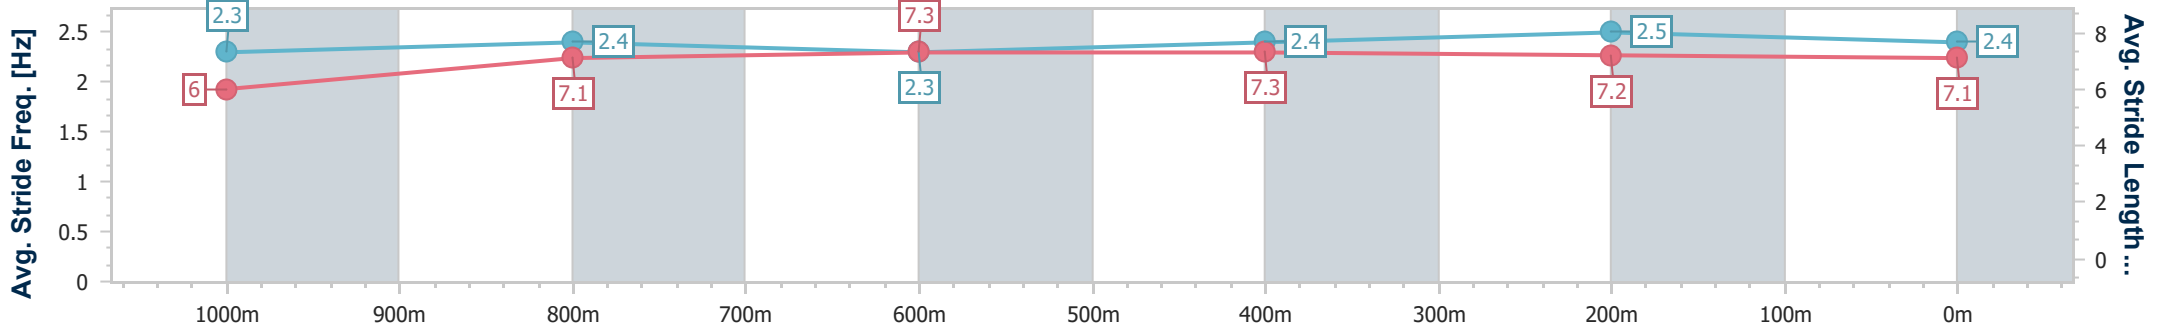

- [] Ranking at each section and finish
- .-.- No data available at this section
- NA No data available

Horse/Jockey Name	Sneak Preview
Final Rank	7
Fastest Section Time (Section)	0:10.97 (400m)
Top Speed [km/h] (Section)	66.4 (600m)
Race State	Finished

Eagle Farm QLD Professional

Race 7: LADBROKE IT! BENCHMARK 75 Handicap - 1200m

04 March 2023 - 15:53

Track Rating: Good 4, Weather: Fine, Rail Position: +4m Entire Course

BRISBANE RACING CLUB

Section	Overall	1000m	800m	600m	400m	200m
Section Times	1:12.40 [7] (0:14.32)	0:58.08 [5] (0:11.83)	0:46.25 [6] (0:12.00)	0:34.25 [7] (0:11.42)	0:22.83 [7] (0:10.97)	0:11.86 [8] (0:11.86)
Average Speed [km/h]	50.4	61.8	60.4	63.5	65.7	60.7
Top Speed [km/h]	63.2	63.0	61.9	66.4	66.4	65.0
Avg. Dist. to Rail [m]	3.6	2.8	1.8	1.7	7.5	8.8
Avg. Stride Freq. [Hz]	2.3	2.4	2.3	2.4	2.5	2.4
Avg. Stride Length [m]	6.0	7.1	7.3	7.3	7.2	7.1