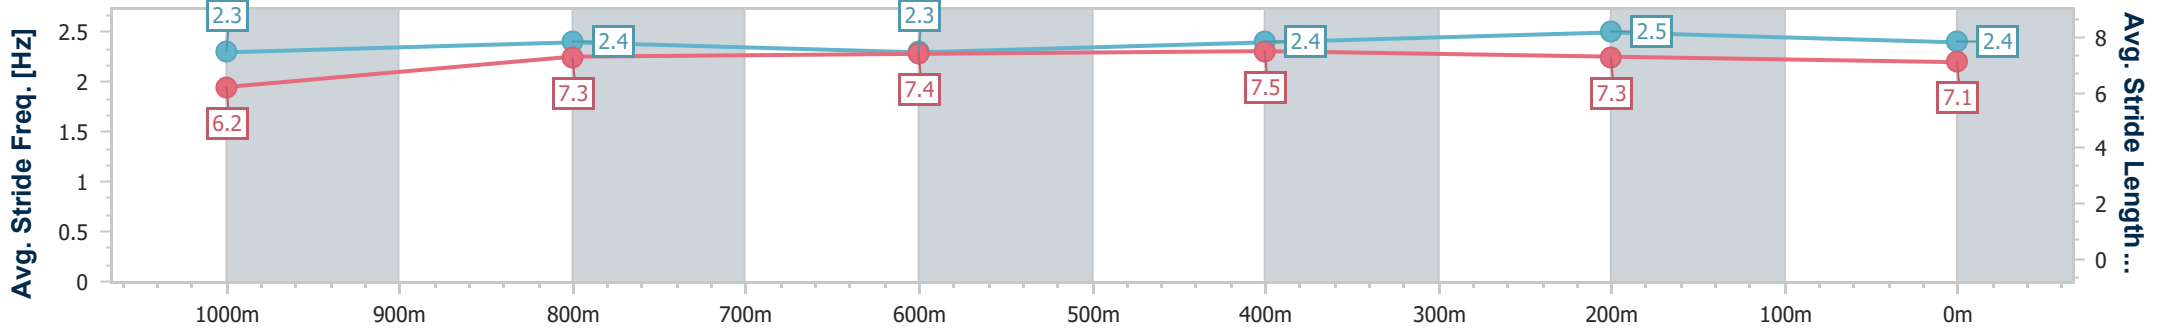

Eagle Farm QLD Professional

Race 7: LADBROKE IT! BENCHMARK 75 Handicap - 1200m

04 March 2023 - 15:53

Track Rating: Good 4, Weather: Fine, Rail Position: +4m Entire Course

BRISBANE RACING CLUB

Section	Overall	1000m	800m	600m	400m	200m
Section Times	1:12.05 [5] (0:14.20)	0:57.85 [3] (0:11.78)	0:46.07 [3] (0:11.70)	0:34.37 [3] (0:11.22)	0:23.15 [3] (0:11.10)	0:12.05 [5] (0:12.05)
Average Speed [km/h]	50.9	61.8	62.1	64.5	64.9	59.7
Top Speed [km/h]	61.5	63.5	63.3	66.5	66.5	62.7
Avg. Dist. to Rail [m]	4.5	2.3	1.6	1.4	4.7	7.0
Avg. Stride Freq. [Hz]	2.3	2.4	2.3	2.4	2.5	2.4
Avg. Stride Length [m]	6.2	7.3	7.4	7.5	7.3	7.1

- [] Ranking at each section and finish
- .-.- No data available at this section
- NA No data available

Horse/Jockey Name	Count The Coin
Final Rank	6
Fastest Section Time (Section)	0:10.88 (400m)
Top Speed [km/h] (Section)	67.3 (400m)
Race State	Finished