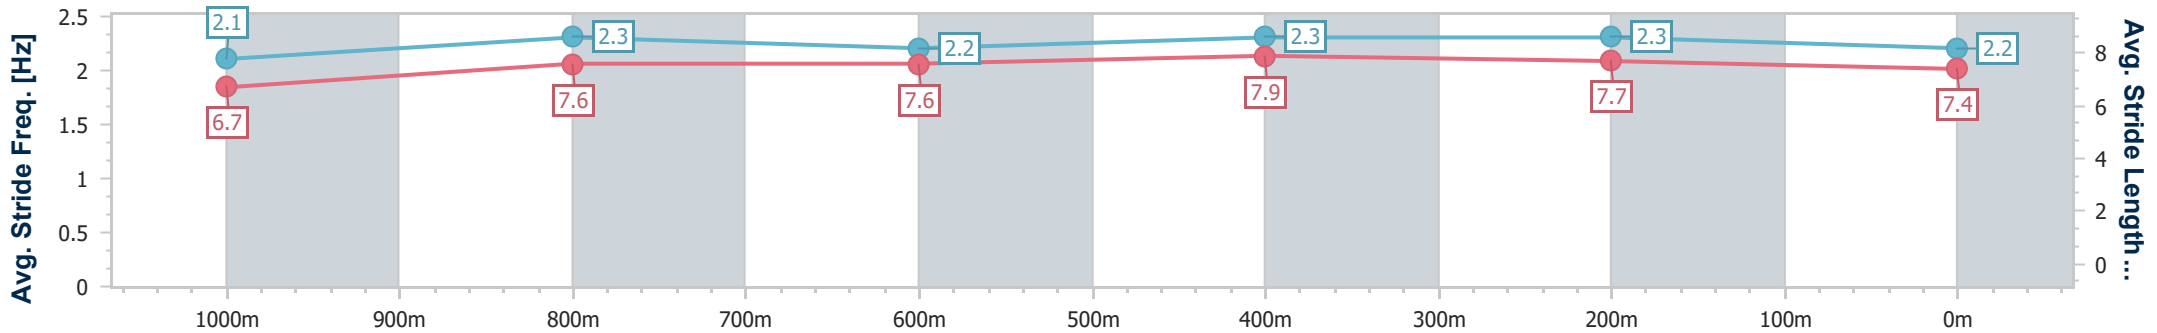

Eagle Farm QLD Professional

Race 7: LADBROKE IT! BENCHMARK 75 Handicap - 1200m

04 March 2023 - 15:53

Track Rating: Good 4, Weather: Fine, Rail Position: +4m Entire Course

BRISBANE RACING CLUB

Section	Overall	1000m	800m	600m	400m	200m
Section Times	1:12.03 [4] (0:14.09)	0:57.94 [1] (0:11.63)	0:46.31 [2] (0:11.72)	0:34.59 [2] (0:11.25)	0:23.34 [1] (0:11.07)	0:12.27 [1] (0:12.27)
Average Speed [km/h]	51.3	62.9	61.7	64.5	65.0	58.7
Top Speed [km/h]	64.6	64.3	62.7	65.7	66.0	63.1
Avg. Dist. to Rail [m]	5.8	3.4	1.7	0.9	2.9	3.3
Avg. Stride Freq. [Hz]	2.1	2.3	2.2	2.3	2.3	2.2
Avg. Stride Length [m]	6.7	7.6	7.6	7.9	7.7	7.4