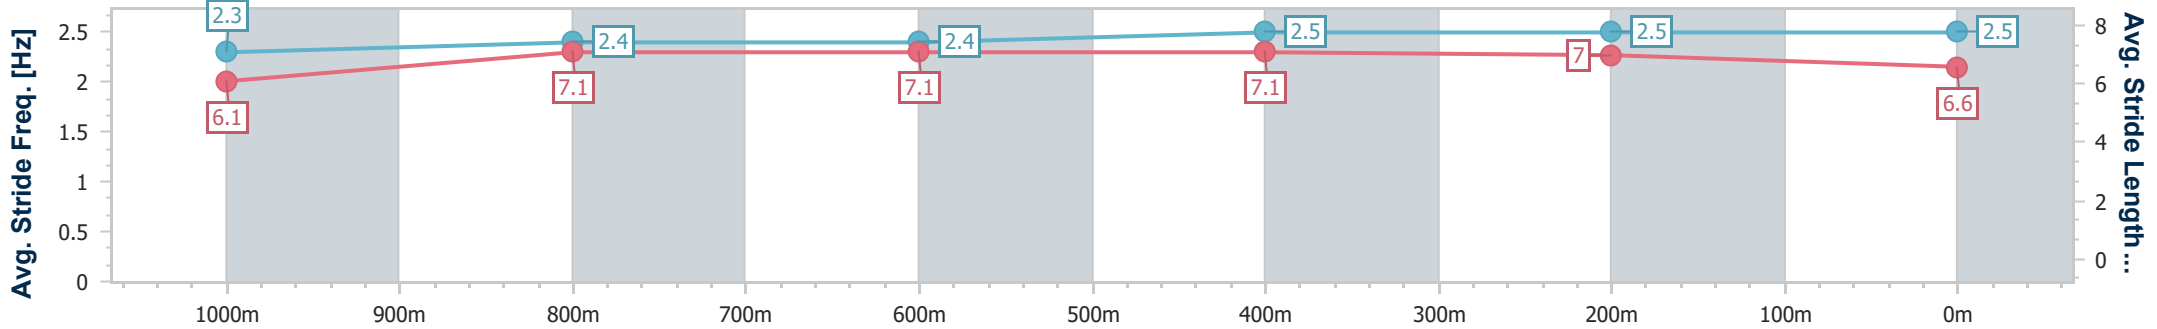

- [] Ranking at each section and finish
- .-.- No data available at this section
- NA No data available

Horse/Jockey Name	Opacity
Final Rank	11
Fastest Section Time (Section)	0:11.20 (400m)
Top Speed [km/h] (Section)	66.1 (400m)
Race State	Finished

Eagle Farm QLD Professional

Race 7: LADBROKE IT! BENCHMARK 75 Handicap - 1200m

04 March 2023 - 15:53

Track Rating: Good 4, Weather: Fine, Rail Position: +4m Entire Course

BRISBANE RACING CLUB

Section	Overall	1000m	800m	600m	400m	200m
Section Times	1:13.18 [11] (0:14.61)	0:58.57 [7] (0:11.82)	0:46.75 [8] (0:11.96)	0:34.79 [8] (0:11.55)	0:23.24 [10] (0:11.20)	0:12.04 [11] (0:12.04)
Average Speed [km/h]	49.4	61.7	60.7	62.7	64.3	59.9
Top Speed [km/h]	61.3	63.1	62.7	66.0	66.1	63.0
Avg. Dist. to Rail [m]	5.8	2.6	1.7	1.7	7.5	5.5
Avg. Stride Freq. [Hz]	2.3	2.4	2.4	2.5	2.5	2.5
Avg. Stride Length [m]	6.1	7.1	7.1	7.1	7.0	6.6

- [] Ranking at each section and finish
- .-.- No data available at this section
- NA No data available