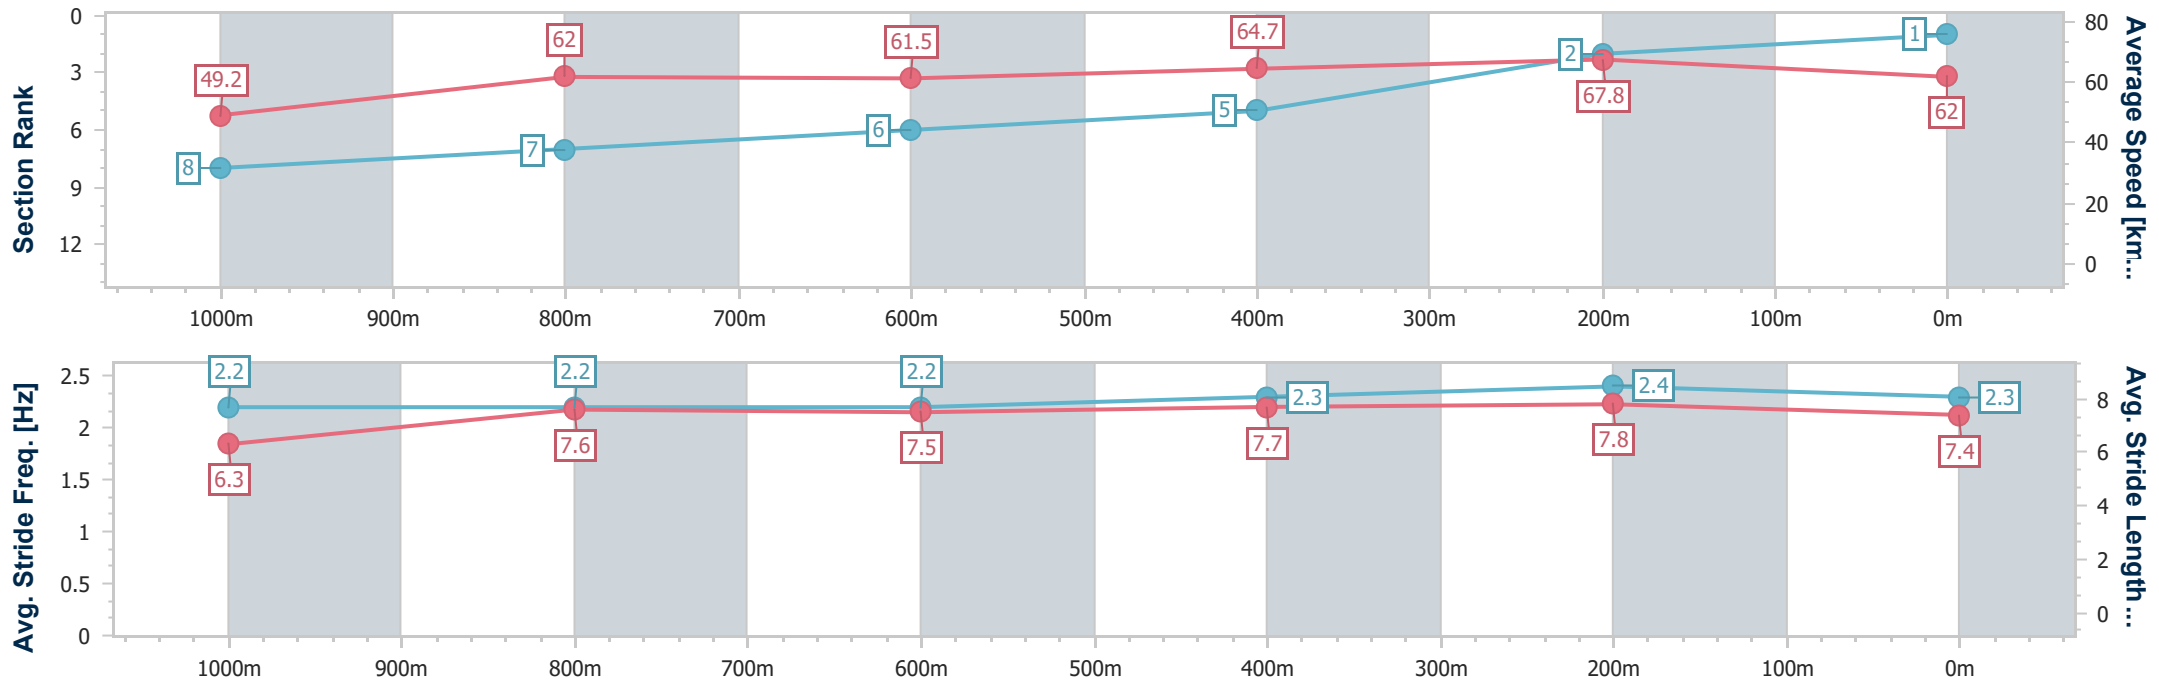

04 March 2023 - 15:53

Track Rating: Good 4, Weather: Fine, Rail Position: +4m Entire Course

BRISBANE RACING CLUB

Section	Overall	1000m	800m	600m	400m	200m
Section Times	1:11.42 [1] (0:14.65)	0:56.77 [8] (0:11.69)	0:45.08 [7] (0:11.73)	0:33.35 [6] (0:11.11)	0:22.24 [5] (0:10.64)	0:11.60 [2] (0:11.60)
Average Speed [km/h]	49.2	62.0	61.5	64.7	67.8	62.0
Top Speed [km/h]	61.2	63.0	62.5	67.9	69.0	66.1
Avg. Dist. to Rail [m]	1.9	1.6	0.3	0.7	5.4	8.6
Avg. Stride Freq. [Hz]	2.2	2.2	2.2	2.3	2.4	2.3
Avg. Stride Length [m]	6.3	7.6	7.5	7.7	7.8	7.4