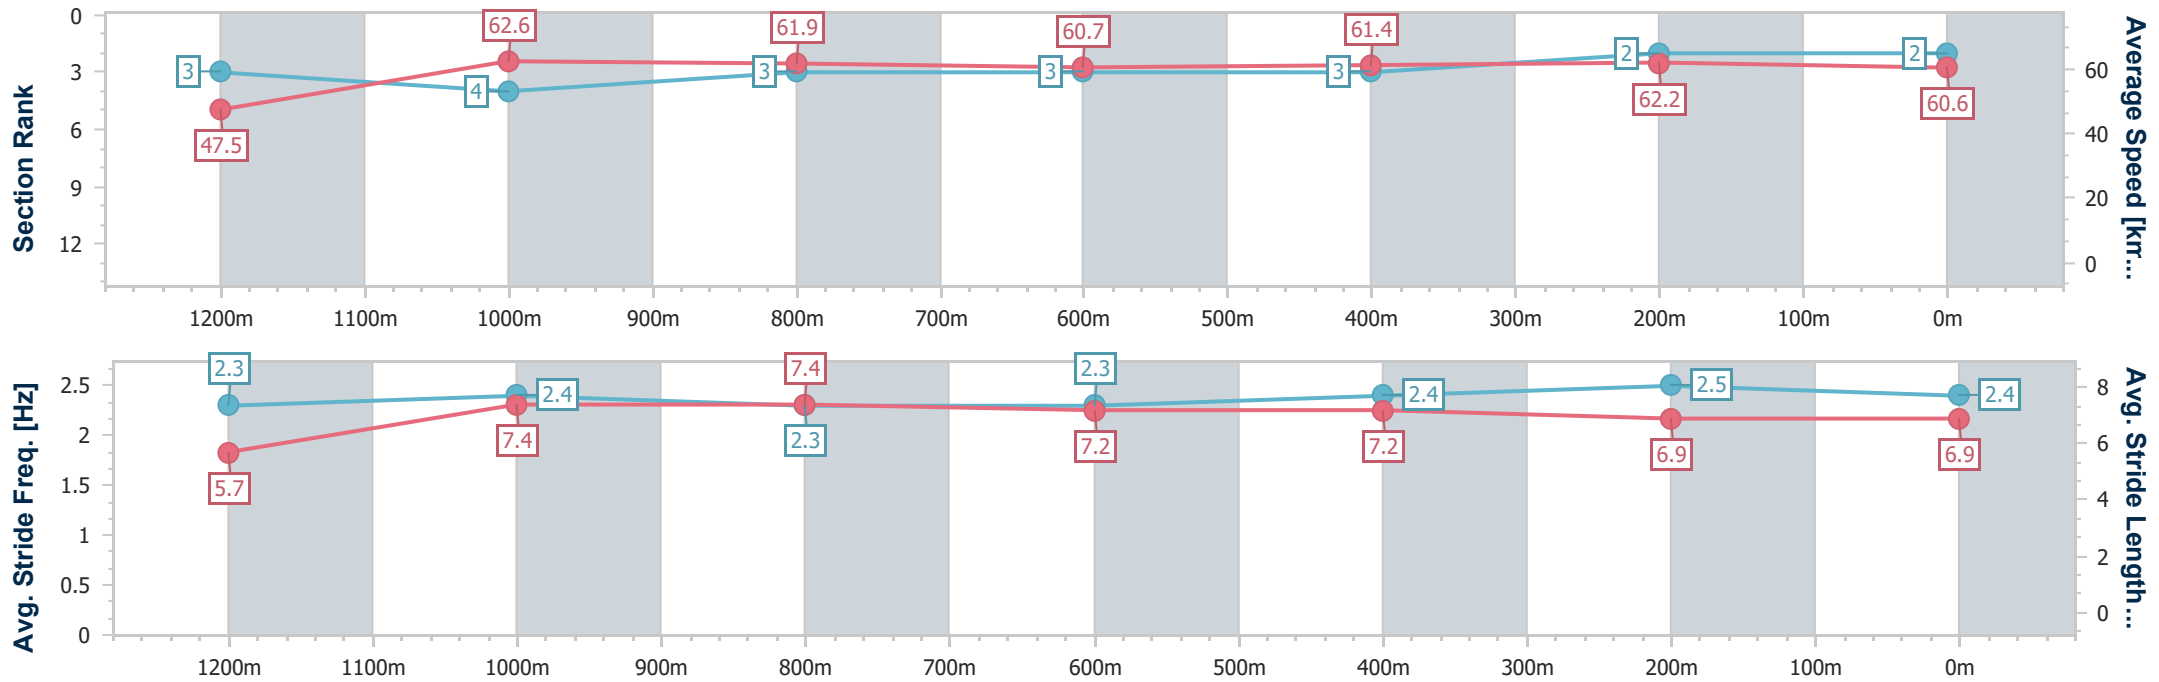

Ipswich QLD Professional

Race 5: SCHWEPPE'S Maiden Handicap - 1350m

10 March 2023 - 14:13

Track Rating: Good 4, Weather: Overcast, Rail Position: +8m Entire

Section	Overall	1200m	1000m	800m	600m	400m	200m
Section Times	1:21.23 [2] (0:11.36)	1:09.87 [3] (0:11.50)	0:58.37 [4] (0:11.60)	0:46.77 [3] (0:11.79)	0:34.98 [3] (0:11.63)	0:23.35 [3] (0:11.48)	0:11.87 [2] (0:11.87)
Average Speed [km/h]	47.5	62.6	61.9	60.7	61.4	62.2	60.6
Top Speed [km/h]	62.6	63.5	64.0	61.9	63.2	63.3	63.0
Avg. Dist. to Rail [m]	0.8	0.6	1.0	1.5	1.7	2.4	1.0
Avg. Stride Freq. [Hz]	2.3	2.4	2.3	2.3	2.4	2.5	2.4
Avg. Stride Length [m]	5.7	7.4	7.4	7.2	7.2	6.9	6.9