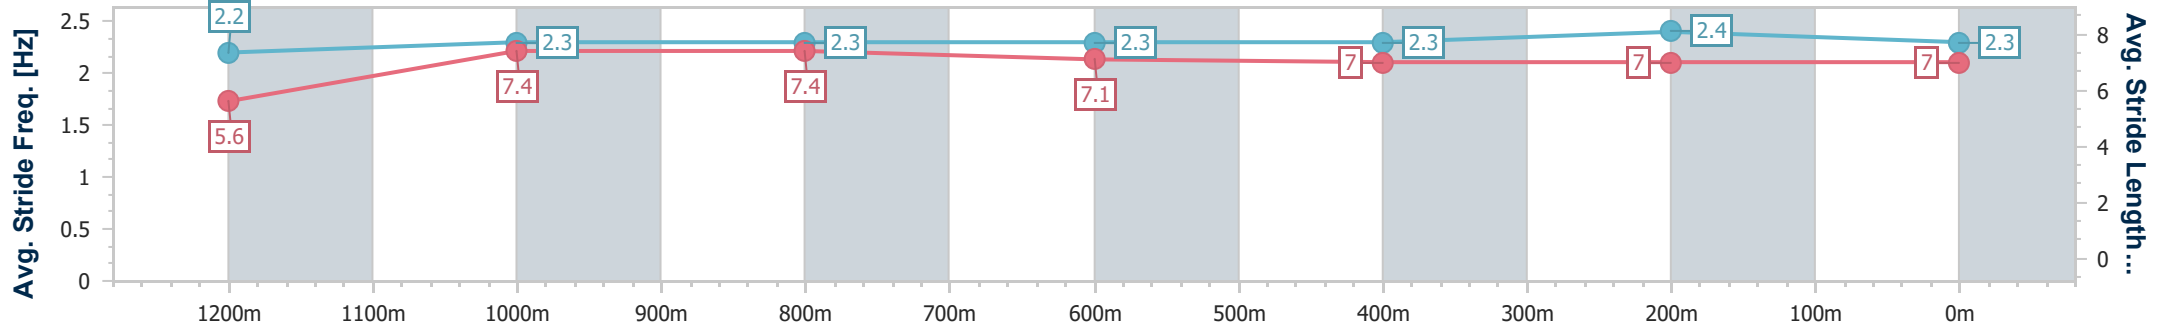

Horse/Jockey Name	Leery
Final Rank	3
Fastest Section Time (Section)	0:11.48 (1200m)
Top Speed [km/h] (Section)	64.3 (1200m)
Race State	Finished

Ipswich QLD Professional
Race 5: SCHWEPPE'S Maiden Handicap - 1350m

10 March 2023 - 14:13

Track Rating: Good 4, Weather: Overcast, Rail Position: +8m Entire

Section	Overall	1200m	1000m	800m	600m	400m	200m
Section Times	1:21.66 [3] (0:11.99)	1:09.67 [11] (0:11.48)	0:58.19 [10] (0:11.55)	0:46.64 [9] (0:11.74)	0:34.90 [9] (0:11.65)	0:23.25 [10] (0:11.55)	0:11.70 [7] (0:11.70)
Average Speed [km/h]	45.1	62.6	62.1	60.8	61.4	62.1	61.6
Top Speed [km/h]	62.1	64.3	63.2	61.9	62.7	63.1	62.7
Avg. Dist. to Rail [m]	1.5	0.9	1.4	1.9	1.5	0.7	0.1
Avg. Stride Freq. [Hz]	2.2	2.3	2.3	2.3	2.3	2.4	2.3
Avg. Stride Length [m]	5.6	7.4	7.4	7.1	7.0	7.0	7.0

- [ ] Ranking at each section and finish
- -.-.- No data available at this section
- NA No data available