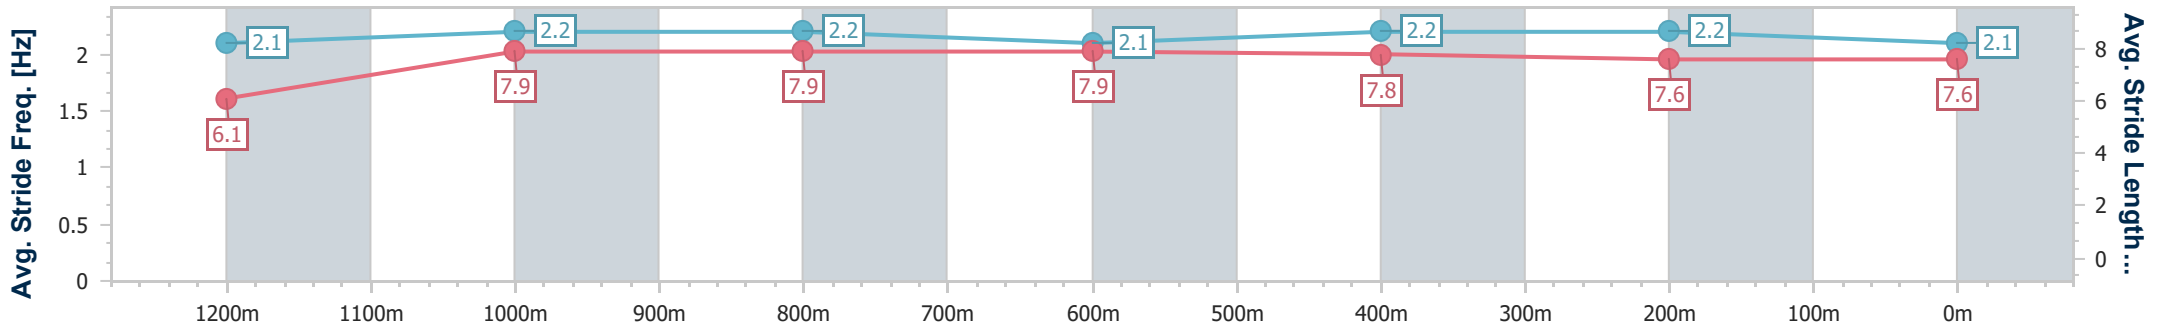

Ipswich QLD Professional
Race 5: SCHWEPPE'S Maiden Handicap - 1350m

10 March 2023 - 14:13

Track Rating: Good 4, Weather: Overcast, Rail Position: +8m Entire

Section	Overall	1200m	1000m	800m	600m	400m	200m
Section Times	1:22.19 [10] (0:11.69)	1:10.50 [7] (0:11.72)	0:58.78 [9] (0:11.64)	0:47.14 [10] (0:11.75)	0:35.39 [10] (0:11.66)	0:23.73 [11] (0:11.62)	0:12.11 [8] (0:12.11)
Average Speed [km/h]	46.2	61.4	61.8	61.1	61.5	61.9	59.5
Top Speed [km/h]	60.3	63.4	63.5	62.1	62.7	62.9	61.9
Avg. Dist. to Rail [m]	2.0	0.4	0.5	1.1	1.0	0.6	2.1
Avg. Stride Freq. [Hz]	2.2	2.4	2.4	2.4	2.4	2.4	2.3
Avg. Stride Length [m]	5.8	7.2	7.2	7.2	7.1	7.2	7.1

- [] Ranking at each section and finish
- .-.- No data available at this section
- NA No data available

Horse/Jockey Name	Word From Above
Final Rank	11
Fastest Section Time (Section)	0:11.51 (1200m)
Top Speed [km/h] (Section)	63.4 (1200m)
Race State	Finished

Ipswich QLD Professional
Race 5: SCHWEPPE'S Maiden Handicap - 1350m

10 March 2023 - 14:13

Track Rating: Good 4, Weather: Overcast, Rail Position: +8m Entire

Section	Overall	1200m	1000m	800m	600m	400m	200m
Section Times	1:22.44 [11] (0:11.79)	1:10.65 [9] (0:11.51)	0:59.14 [8] (0:11.65)	0:47.49 [8] (0:11.73)	0:35.76 [8] (0:11.53)	0:24.23 [5] (0:11.88)	0:12.35 [9]
Average Speed [km/h]	45.9	62.7	62.1	61.5	62.4	60.8	58.2
Top Speed [km/h]	62.9	63.4	63.0	62.7	63.2	61.6	60.0
Avg. Dist. to Rail [m]	6.4	2.5	1.4	0.2	0.4	1.4	2.8
Avg. Stride Freq. [Hz]	2.1	2.2	2.2	2.1	2.2	2.2	2.1
Avg. Stride Length [m]	6.1	7.9	7.9	7.9	7.8	7.6	7.6