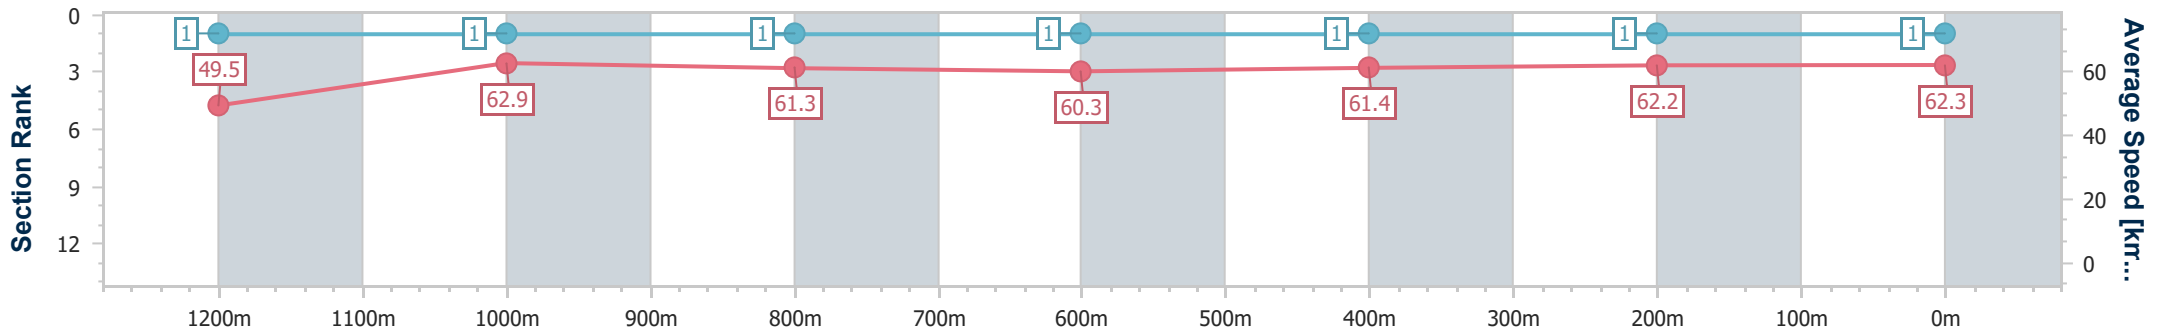

10 March 2023 - 14:13

Track Rating: Good 4, Weather: Overcast, Rail Position: +8m Entire

Section	Overall	1200m	1000m	800m	600m	400m	200m
Section Times	1:20.59 [1] (0:10.92)	1:09.67 [1] (0:11.45)	0:58.22 [1] (0:11.69)	0:46.53 [1] (0:11.84)	0:34.69 [1] (0:11.64)	0:23.05 [1] (0:11.51)	0:11.54 [1] (0:11.54)
Average Speed [km/h]	49.5	62.9	61.3	60.3	61.4	62.2	62.3
Top Speed [km/h]	64.4	64.1	62.8	61.3	62.6	64.2	64.6
Avg. Dist. to Rail [m]	5.4	0.4	1.4	1.8	1.8	2.1	2.7
Avg. Stride Freq. [Hz]	2.3	2.3	2.3	2.3	2.3	2.4	2.4
Avg. Stride Length [m]	6.0	7.6	7.5	7.4	7.4	7.3	7.3