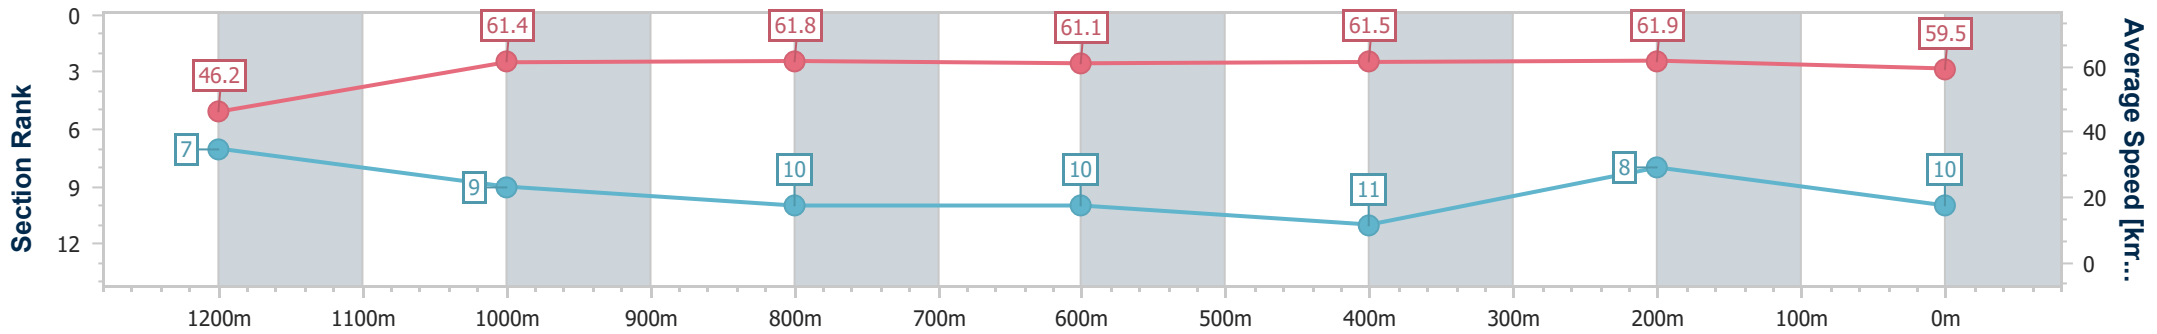

- [] Ranking at each section and finish
- .-.- No data available at this section
- NA No data available

Horse/Jockey Name	The Uprising
Final Rank	10
Fastest Section Time (Section)	0:11.62 (400m)
Top Speed [km/h] (Section)	63.5 (1000m)
Race State	Finished

Ipswich QLD Professional
Race 5: SCHWEPPE'S Maiden Handicap - 1350m

10 March 2023 - 14:13

Track Rating: Good 4, Weather: Overcast, Rail Position: +8m Entire

Section	Overall	1200m	1000m	800m	600m	400m	200m
Section Times	1:22.19 [10] (0:11.69)	1:10.50 [7] (0:11.72)	0:58.78 [9] (0:11.64)	0:47.14 [10] (0:11.75)	0:35.39 [10] (0:11.66)	0:23.73 [11] (0:11.62)	0:12.11 [8] (0:12.11)
Average Speed [km/h]	46.2	61.4	61.8	61.1	61.5	61.9	59.5
Top Speed [km/h]	60.3	63.4	63.5	62.1	62.7	62.9	61.9
Avg. Dist. to Rail [m]	2.0	0.4	0.5	1.1	1.0	0.6	2.1
Avg. Stride Freq. [Hz]	2.2	2.4	2.4	2.4	2.4	2.4	2.3
Avg. Stride Length [m]	5.8	7.2	7.2	7.2	7.1	7.2	7.1