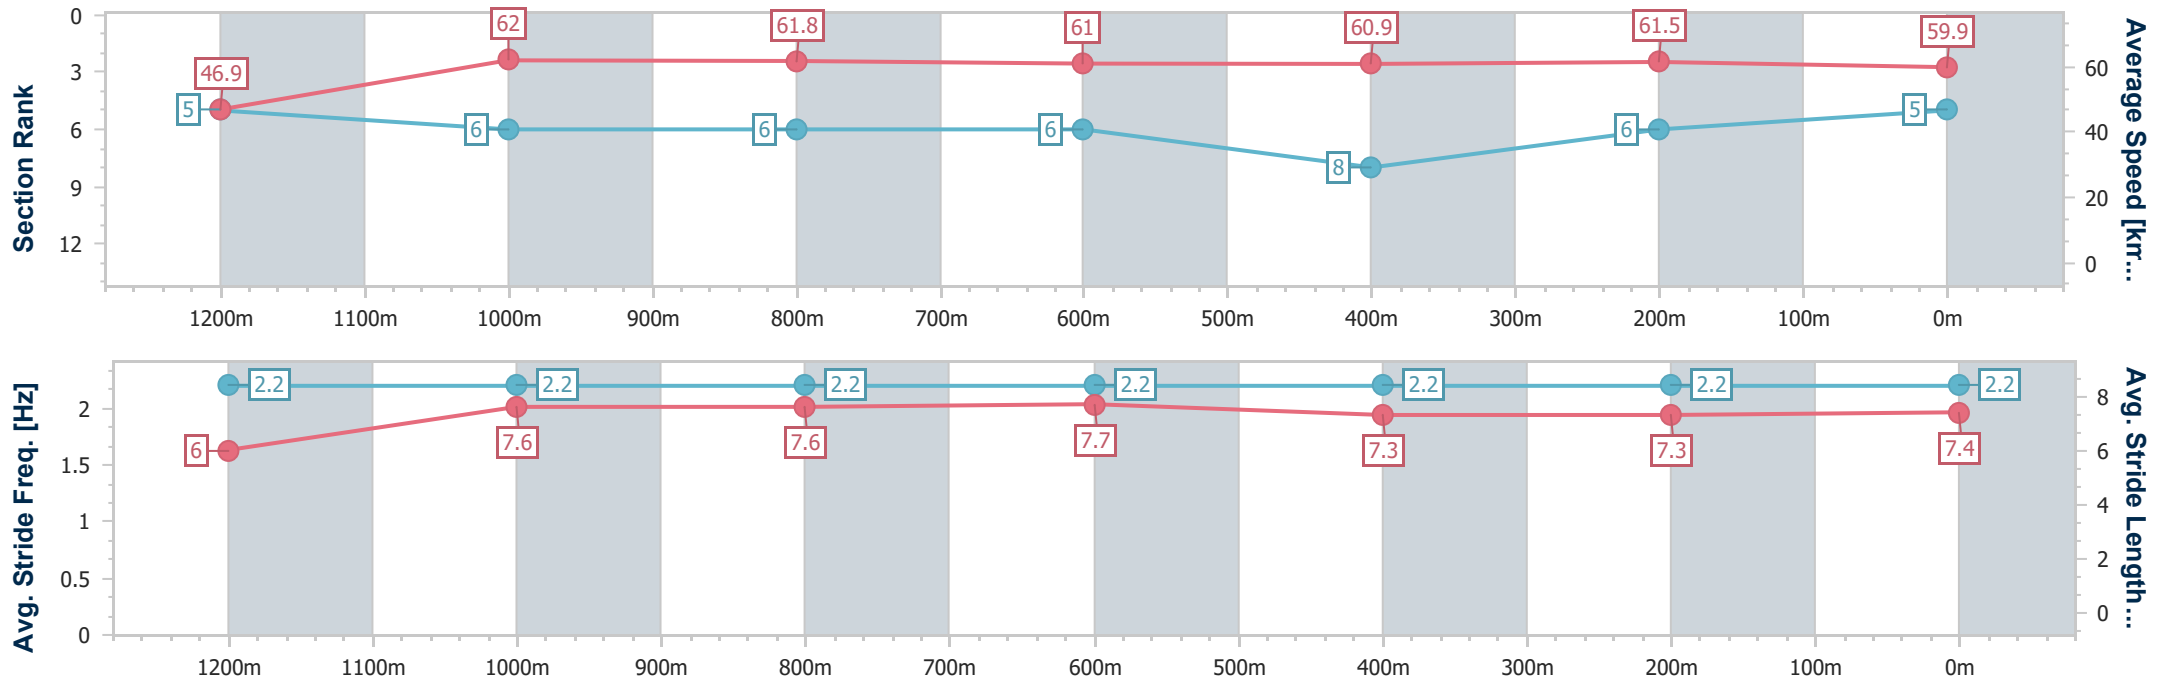

Horse/Jockey Name	Patti Waggin
Final Rank	5
Fastest Section Time (Section)	0:11.51 (Overall)
Top Speed [km/h] (Section)	63.1 (1000m)
Race State	Finished

Ipswich QLD Professional
Race 5: SCHWEPPE'S Maiden Handicap - 1350m

10 March 2023 - 14:13

Track Rating: Good 4, Weather: Overcast, Rail Position: +8m Entire

Section	Overall	1200m	1000m	800m	600m	400m	200m
Section Times	1:21.92 [5] (0:11.51)	1:10.41 [5] (0:11.61)	0:58.80 [6] (0:11.64)	0:47.16 [6] (0:11.78)	0:35.38 [6] (0:11.76)	0:23.62 [8] (0:11.61)	0:12.01 [6]
Average Speed [km/h]	46.9	62.0	61.8	61.0	60.9	61.5	59.9
Top Speed [km/h]	61.0	63.0	63.1	61.7	61.9	62.1	61.3
Avg. Dist. to Rail [m]	0.5	0.7	0.3	0.5	1.0	1.4	1.4
Avg. Stride Freq. [Hz]	2.2	2.2	2.2	2.2	2.2	2.2	2.2
Avg. Stride Length [m]	6.0	7.6	7.6	7.7	7.3	7.3	7.4

- [ ] Ranking at each section and finish
- -.-.-.- No data available at this section
- NA No data available