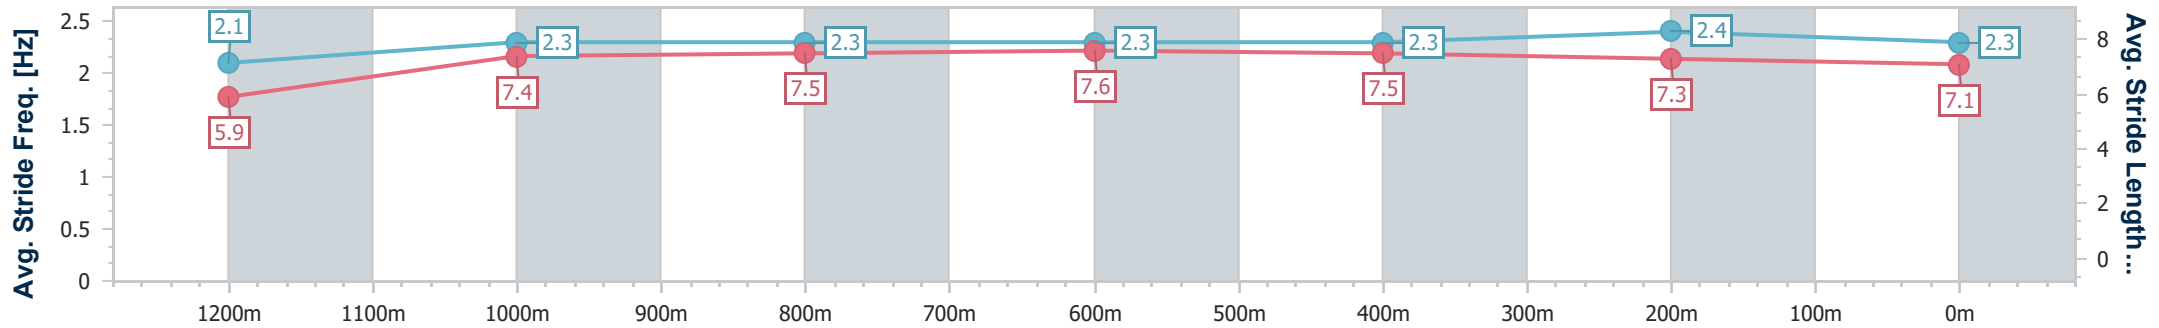

Ipswich QLD Professional

Race 5: SCHWEPPE'S Maiden Handicap - 1350m

10 March 2023 - 14:13

Track Rating: Good 4, Weather: Overcast, Rail Position: +8m Entire

Section	Overall	1200m	1000m	800m	600m	400m	200m
Section Times	1:22.02 [7] (0:11.91)	1:10.11 [10] (0:11.79)	0:58.32 [11] (0:11.55)	0:46.77 [11] (0:11.60)	0:35.17 [11] (0:11.50)	0:23.67 [9] (0:11.68)	0:11.99 [10] (0:11.99)
Average Speed [km/h]	45.4	61.1	62.2	62.0	62.9	62.1	60.0
Top Speed [km/h]	61.1	62.2	63.2	63.4	63.6	63.0	61.6
Avg. Dist. to Rail [m]	3.1	0.7	0.7	0.3	0.6	2.7	5.2
Avg. Stride Freq. [Hz]	2.1	2.3	2.3	2.3	2.3	2.4	2.3
Avg. Stride Length [m]	5.9	7.4	7.5	7.6	7.5	7.3	7.1