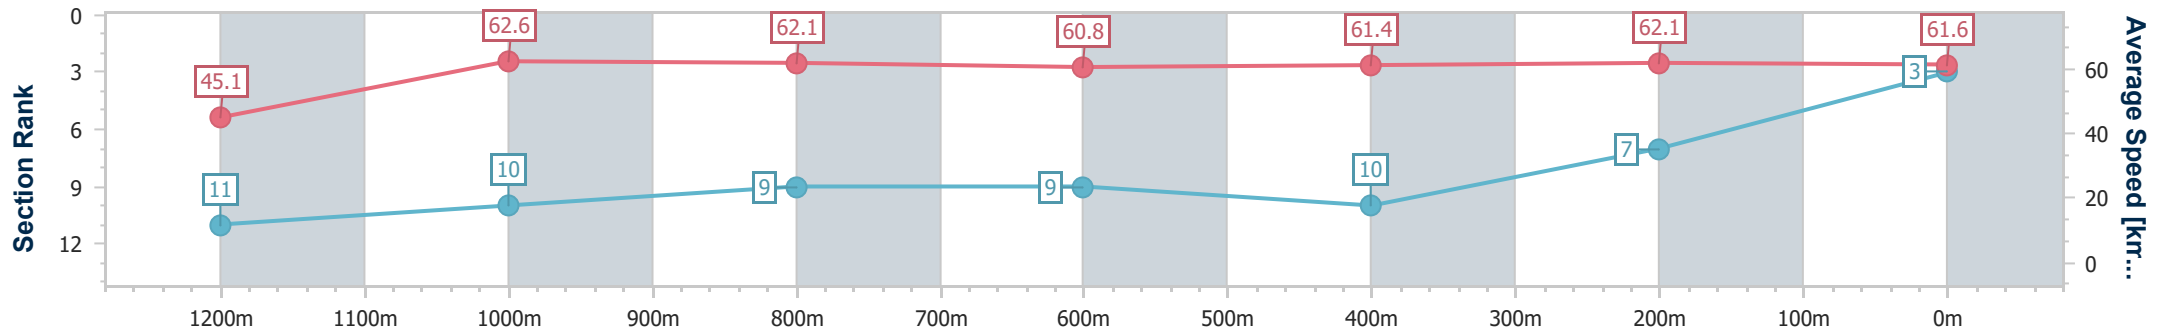

Horse/Jockey Name	Leery
Final Rank	3
Fastest Section Time (Section)	0:11.48 (1200m)
Top Speed [km/h] (Section)	64.3 (1200m)
Race State	Finished

Ipswich QLD Professional
Race 5: SCHWEPPE'S Maiden Handicap - 1350m

10 March 2023 - 14:13

Track Rating: Good 4, Weather: Overcast, Rail Position: +8m Entire

Section	Overall	1200m	1000m	800m	600m	400m	200m
Section Times	1:21.66 [3] (0:11.99)	1:09.67 [11] (0:11.48)	0:58.19 [10] (0:11.55)	0:46.64 [9] (0:11.74)	0:34.90 [9] (0:11.65)	0:23.25 [10] (0:11.55)	0:11.70 [7] (0:11.70)
Average Speed [km/h]	45.1	62.6	62.1	60.8	61.4	62.1	61.6
Top Speed [km/h]	62.1	64.3	63.2	61.9	62.7	63.1	62.7
Avg. Dist. to Rail [m]	1.5	0.9	1.4	1.9	1.5	0.7	0.1
Avg. Stride Freq. [Hz]	2.2	2.3	2.3	2.3	2.3	2.4	2.3
Avg. Stride Length [m]	5.6	7.4	7.4	7.1	7.0	7.0	7.0

- [ ] Ranking at each section and finish
- -.-.- No data available at this section
- NA No data available