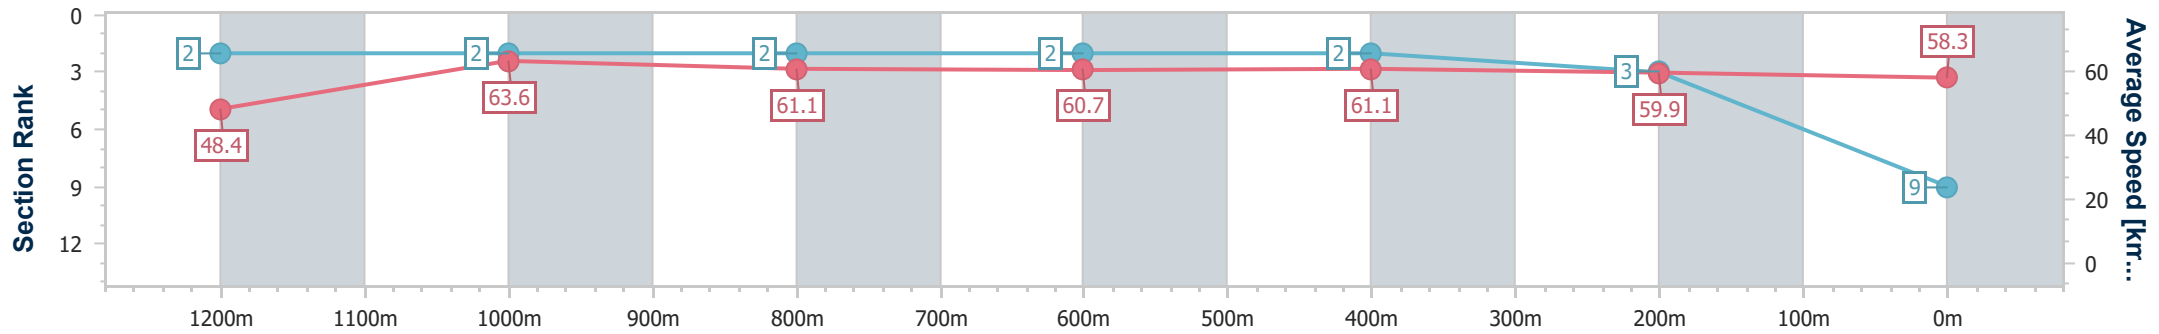

Ipswich QLD Professional

Race 5: SCHWEPPE'S Maiden Handicap - 1350m

10 March 2023 - 14:13

Track Rating: Good 4, Weather: Overcast, Rail Position: +8m Entire

Section	Overall	1200m	1000m	800m	600m	400m	200m
Section Times	1:22.14 [9] (0:11.17)	1:10.97 [2] (0:11.32)	0:59.65 [2] (0:11.76)	0:47.89 [2] (0:11.84)	0:36.05 [2] (0:11.72)	0:24.33 [2] (0:11.98)	0:12.35 [3] (0:12.35)
Average Speed [km/h]	48.4	63.6	61.1	60.7	61.1	59.9	58.3
Top Speed [km/h]	63.2	64.8	61.9	61.2	61.7	61.2	59.7
Avg. Dist. to Rail [m]	2.5	0.5	0.5	0.9	0.9	0.4	0.4
Avg. Stride Freq. [Hz]	2.1	2.2	2.1	2.1	2.2	2.1	2.1
Avg. Stride Length [m]	6.3	7.9	7.8	7.9	7.8	7.8	7.5

- [] Ranking at each section and finish
- .-.- No data available at this section
- NA No data available

Horse/Jockey Name	The Uprising
Final Rank	10
Fastest Section Time (Section)	0:11.62 (400m)
Top Speed [km/h] (Section)	63.5 (1000m)
Race State	Finished