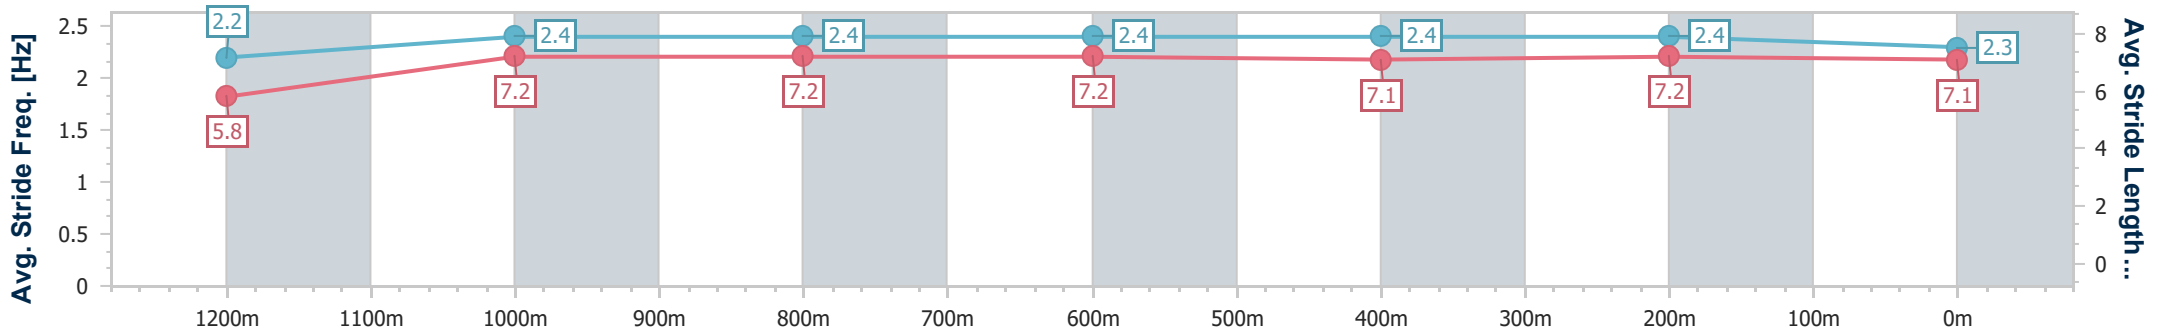

Ipswich QLD Professional

Race 5: SCHWEPPE'S Maiden Handicap - 1350m

10 March 2023 - 14:13

Track Rating: Good 4, Weather: Overcast, Rail Position: +8m Entire

Section	Overall	1200m	1000m	800m	600m	400m	200m
Section Times	1:22.14 [9] (0:11.17)	1:10.97 [2] (0:11.32)	0:59.65 [2] (0:11.76)	0:47.89 [2] (0:11.84)	0:36.05 [2] (0:11.72)	0:24.33 [2] (0:11.98)	0:12.35 [3] (0:12.35)
Average Speed [km/h]	48.4	63.6	61.1	60.7	61.1	59.9	58.3
Top Speed [km/h]	63.2	64.8	61.9	61.2	61.7	61.2	59.7
Avg. Dist. to Rail [m]	2.5	0.5	0.5	0.9	0.9	0.4	0.4
Avg. Stride Freq. [Hz]	2.1	2.2	2.1	2.1	2.2	2.1	2.1
Avg. Stride Length [m]	6.3	7.9	7.8	7.9	7.8	7.8	7.5

- [] Ranking at each section and finish
- .-.- No data available at this section
- NA No data available

Horse/Jockey Name	The Uprising
Final Rank	10
Fastest Section Time (Section)	0:11.62 (400m)
Top Speed [km/h] (Section)	63.5 (1000m)
Race State	Finished

Ipswich QLD Professional
Race 5: SCHWEPPE'S Maiden Handicap - 1350m

10 March 2023 - 14:13

Track Rating: Good 4, Weather: Overcast, Rail Position: +8m Entire

Section	Overall	1200m	1000m	800m	600m	400m	200m
Section Times	1:22.19 [10] (0:11.69)	1:10.50 [7] (0:11.72)	0:58.78 [9] (0:11.64)	0:47.14 [10] (0:11.75)	0:35.39 [10] (0:11.66)	0:23.73 [11] (0:11.62)	0:12.11 [8] (0:12.11)
Average Speed [km/h]	46.2	61.4	61.8	61.1	61.5	61.9	59.5
Top Speed [km/h]	60.3	63.4	63.5	62.1	62.7	62.9	61.9
Avg. Dist. to Rail [m]	2.0	0.4	0.5	1.1	1.0	0.6	2.1
Avg. Stride Freq. [Hz]	2.2	2.4	2.4	2.4	2.4	2.4	2.3
Avg. Stride Length [m]	5.8	7.2	7.2	7.2	7.1	7.2	7.1