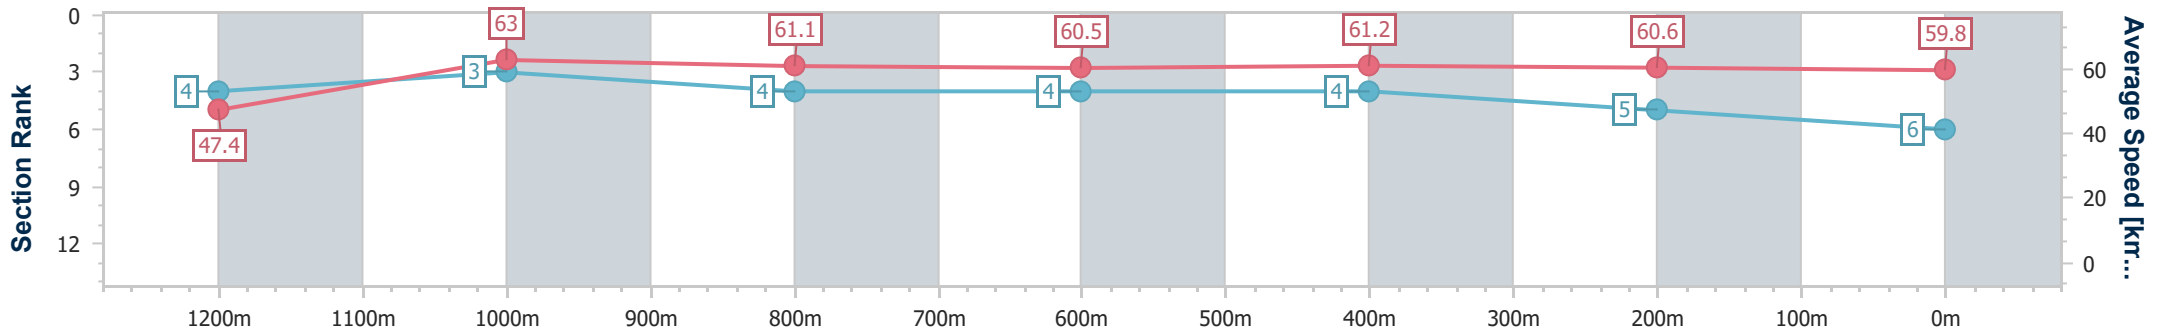

Horse/Jockey Name	Aiden
Final Rank	6
Fastest Section Time (Section)	0:11.39 (Overall)
Top Speed [km/h] (Section)	63.7 (1200m)
Race State	Finished

Ipswich QLD Professional
Race 5: SCHWEPPE'S Maiden Handicap - 1350m

10 March 2023 - 14:13

Track Rating: Good 4, Weather: Overcast, Rail Position: +8m Entire

Section	Overall	1200m	1000m	800m	600m	400m	200m
Section Times	1:21.94 [6] (0:11.39)	1:10.55 [4] (0:11.42)	0:59.13 [3] (0:11.75)	0:47.38 [4] (0:11.79)	0:35.59 [4] (0:11.69)	0:23.90 [4] (0:11.87)	0:12.03 [5] (0:12.03)
Average Speed [km/h]	47.4	63.0	61.1	60.5	61.2	60.6	59.8
Top Speed [km/h]	63.6	63.7	62.3	62.0	62.3	61.7	61.3
Avg. Dist. to Rail [m]	4.3	0.9	1.3	2.1	1.4	1.1	3.0
Avg. Stride Freq. [Hz]	2.1	2.2	2.2	2.2	2.2	2.2	2.2
Avg. Stride Length [m]	6.2	7.8	7.7	7.6	7.6	7.5	7.4

- [ ] Ranking at each section and finish
- -.-.- No data available at this section
- NA No data available