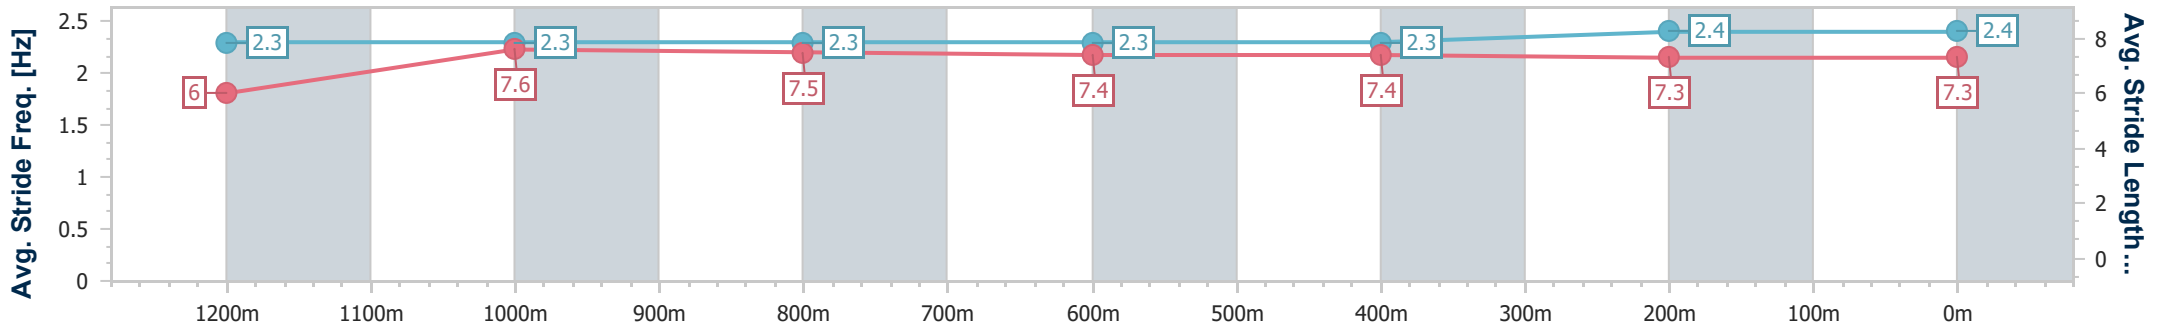

10 March 2023 - 14:13

Track Rating: Good 4, Weather: Overcast, Rail Position: +8m Entire

Section	Overall	1200m	1000m	800m	600m	400m	200m
Section Times	1:20.59 [1] (0:10.92)	1:09.67 [1] (0:11.45)	0:58.22 [1] (0:11.69)	0:46.53 [1] (0:11.84)	0:34.69 [1] (0:11.64)	0:23.05 [1] (0:11.51)	0:11.54 [1] (0:11.54)
Average Speed [km/h]	49.5	62.9	61.3	60.3	61.4	62.2	62.3
Top Speed [km/h]	64.4	64.1	62.8	61.3	62.6	64.2	64.6
Avg. Dist. to Rail [m]	5.4	0.4	1.4	1.8	1.8	2.1	2.7
Avg. Stride Freq. [Hz]	2.3	2.3	2.3	2.3	2.3	2.4	2.4
Avg. Stride Length [m]	6.0	7.6	7.5	7.4	7.4	7.3	7.3