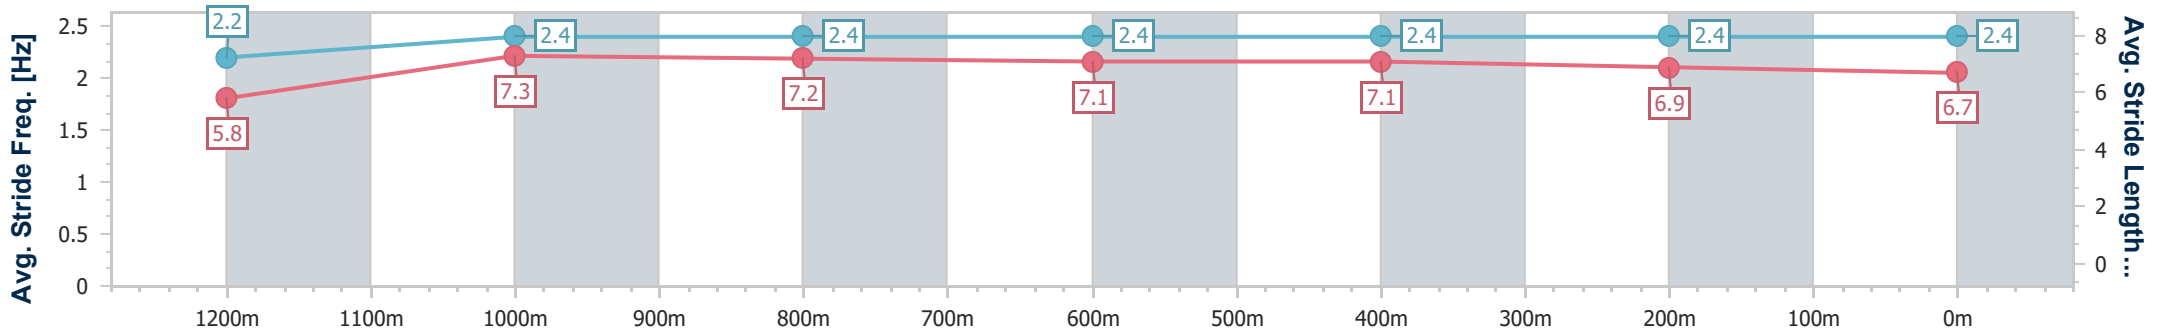

Ipswich QLD Professional
Race 5: SCHWEPPE'S Maiden Handicap - 1350m

10 March 2023 - 14:13

Track Rating: Good 4, Weather: Overcast, Rail Position: +8m Entire

Section	Overall	1200m	1000m	800m	600m	400m	200m
Section Times	1:22.44 [11] (0:11.79)	1:10.65 [9] (0:11.51)	0:59.14 [8] (0:11.65)	0:47.49 [8] (0:11.73)	0:35.76 [8] (0:11.53)	0:24.23 [5] (0:11.88)	0:12.35 [9]
Average Speed [km/h]	45.9	62.7	62.1	61.5	62.4	60.8	58.2
Top Speed [km/h]	62.9	63.4	63.0	62.7	63.2	61.6	60.0
Avg. Dist. to Rail [m]	6.4	2.5	1.4	0.2	0.4	1.4	2.8
Avg. Stride Freq. [Hz]	2.1	2.2	2.2	2.1	2.2	2.2	2.1
Avg. Stride Length [m]	6.1	7.9	7.9	7.9	7.8	7.6	7.6

- [] Ranking at each section and finish
- .-.- No data available at this section
- NA No data available

Horse/Jockey Name	Mayachi
Final Rank	12
Fastest Section Time (Section)	0:11.51 (1200m)
Top Speed [km/h] (Section)	63.5 (1200m)
Race State	Finished

Ipswich QLD Professional
Race 5: SCHWEPPE'S Maiden Handicap - 1350m

10 March 2023 - 14:13

Track Rating: Good 4, Weather: Overcast, Rail Position: +8m Entire

Section	Overall	1200m	1000m	800m	600m	400m	200m
Section Times	1:22.82 [12] (0:11.55)	1:11.27 [6] (0:11.51)	0:59.76 [5] (0:11.67)	0:48.09 [5] (0:11.78)	0:36.31 [5] (0:11.73)	0:24.58 [6] (0:12.00)	0:12.58 [11] (0:12.58)
Average Speed [km/h]	46.8	62.7	61.8	61.1	61.2	59.9	57.2
Top Speed [km/h]	62.0	63.5	63.1	62.2	62.2	61.2	59.6
Avg. Dist. to Rail [m]	5.4	1.5	0.7	0.5	0.6	0.9	2.3
Avg. Stride Freq. [Hz]	2.2	2.4	2.4	2.4	2.4	2.4	2.4
Avg. Stride Length [m]	5.8	7.3	7.2	7.1	7.1	6.9	6.7