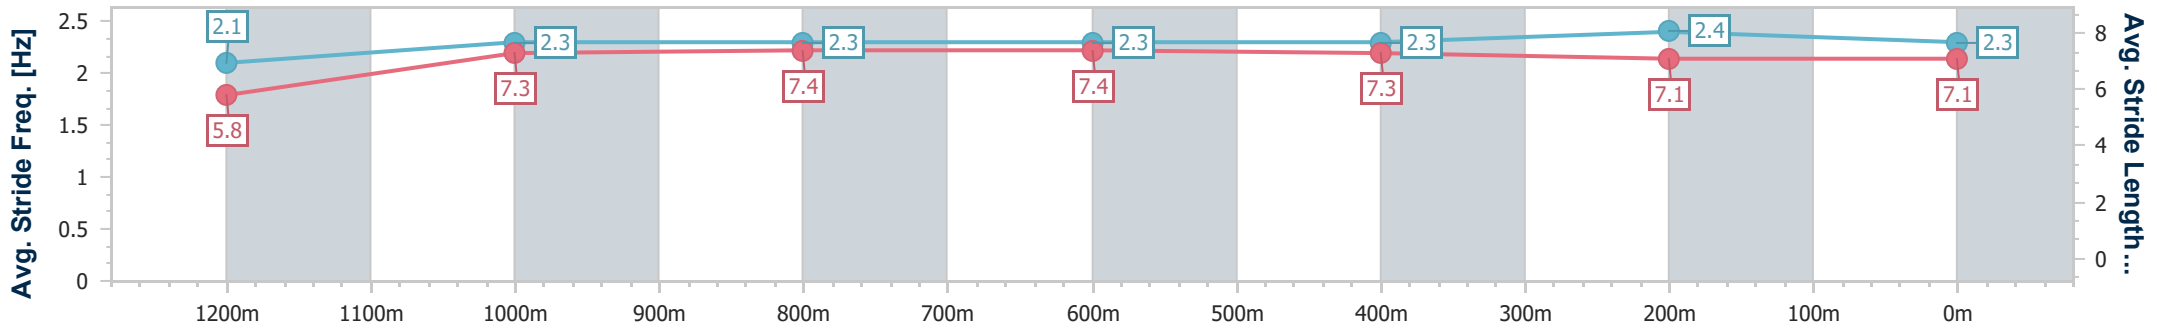

- [] Ranking at each section and finish
- .-.- No data available at this section
- NA No data available

Horse/Jockey Name	Obsidian Rose
Final Rank	8
Fastest Section Time (Section)	0:11.57 (1000m)
Top Speed [km/h] (Section)	63.6 (1000m)
Race State	Finished

Ipswich QLD Professional
Race 5: SCHWEPPE'S Maiden Handicap - 1350m

10 March 2023 - 14:13

Track Rating: Good 4, Weather: Overcast, Rail Position: +8m Entire

Section	Overall	1200m	1000m	800m	600m	400m	200m
Section Times	1:22.12 [8] (0:12.03)	1:10.09 [12] (0:11.86)	0:58.23 [12] (0:11.57)	0:46.66 [12] (0:11.60)	0:35.06 [12] (0:11.62)	0:23.44 [12] (0:11.60)	0:11.84 [12] (0:11.84)
Average Speed [km/h]	44.9	60.8	62.1	61.6	61.6	61.6	60.9
Top Speed [km/h]	58.9	61.6	63.6	62.9	62.9	63.4	62.5
Avg. Dist. to Rail [m]	7.6	1.3	0.9	1.7	1.5	1.5	1.2
Avg. Stride Freq. [Hz]	2.1	2.3	2.3	2.3	2.3	2.4	2.3
Avg. Stride Length [m]	5.8	7.3	7.4	7.4	7.3	7.1	7.1