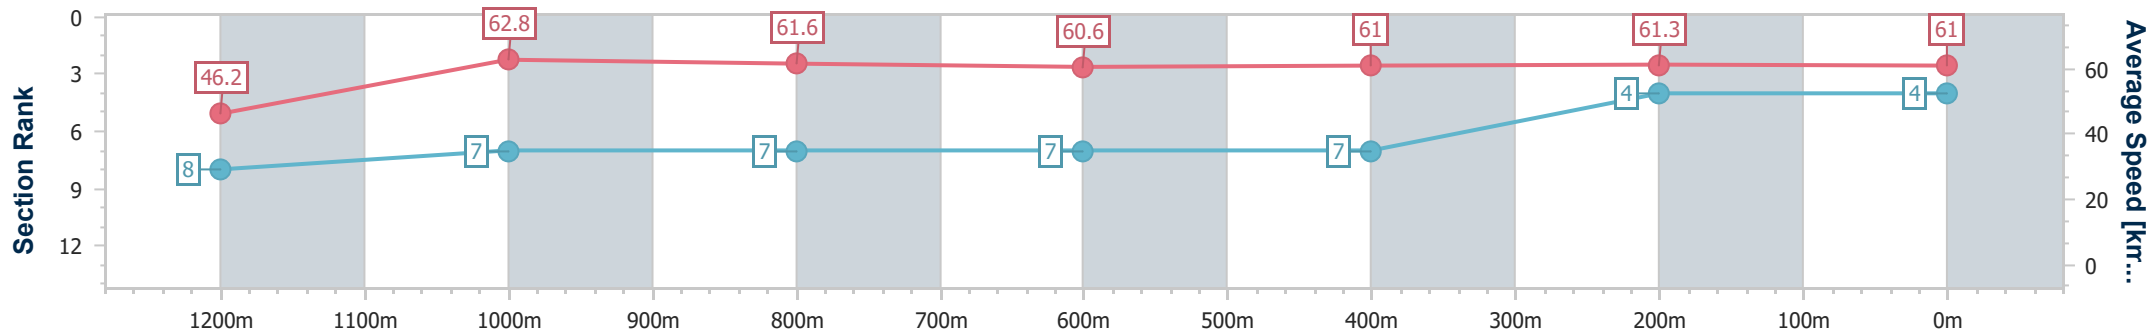

Horse/Jockey Name	Canelander
Final Rank	4
Fastest Section Time (Section)	0:11.44 (1200m)
Top Speed [km/h] (Section)	63.6 (1200m)
Race State	Finished

Ipswich QLD Professional
Race 5: SCHWEPPE'S Maiden Handicap - 1350m

10 March 2023 - 14:13

Track Rating: Good 4, Weather: Overcast, Rail Position: +8m Entire

Section	Overall	1200m	1000m	800m	600m	400m	200m
Section Times	1:21.69 [4] (0:11.70)	1:09.99 [8] (0:11.44)	0:58.55 [7] (0:11.63)	0:46.92 [7] (0:11.80)	0:35.12 [7] (0:11.67)	0:23.45 [7] (0:11.65)	0:11.80 [4] (0:11.80)
Average Speed [km/h]	46.2	62.8	61.6	60.6	61.0	61.3	61.0
Top Speed [km/h]	62.0	63.6	62.9	61.6	61.6	62.2	62.2
Avg. Dist. to Rail [m]	1.2	1.0	1.5	2.2	2.7	2.2	1.7
Avg. Stride Freq. [Hz]	2.2	2.3	2.2	2.2	2.2	2.2	2.3
Avg. Stride Length [m]	5.9	7.7	7.6	7.6	7.6	7.5	7.4

- [ ] Ranking at each section and finish
- -.-.- No data available at this section
- NA No data available