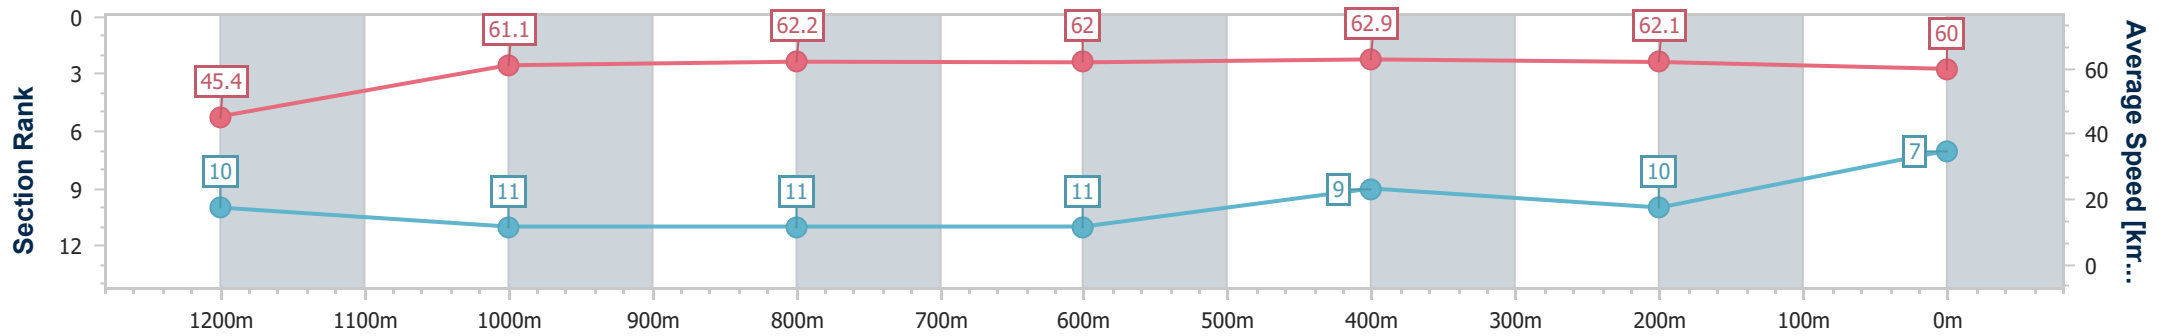

Ipswich QLD Professional

Race 5: SCHWEPPE'S Maiden Handicap - 1350m

10 March 2023 - 14:13

Track Rating: Good 4, Weather: Overcast, Rail Position: +8m Entire

Section	Overall	1200m	1000m	800m	600m	400m	200m
Section Times	1:22.02 [7] (0:11.91)	1:10.11 [10] (0:11.79)	0:58.32 [11] (0:11.55)	0:46.77 [11] (0:11.60)	0:35.17 [11] (0:11.50)	0:23.67 [9] (0:11.68)	0:11.99 [10] (0:11.99)
Average Speed [km/h]	45.4	61.1	62.2	62.0	62.9	62.1	60.0
Top Speed [km/h]	61.1	62.2	63.2	63.4	63.6	63.0	61.6
Avg. Dist. to Rail [m]	3.1	0.7	0.7	0.3	0.6	2.7	5.2
Avg. Stride Freq. [Hz]	2.1	2.3	2.3	2.3	2.3	2.4	2.3
Avg. Stride Length [m]	5.9	7.4	7.5	7.6	7.5	7.3	7.1