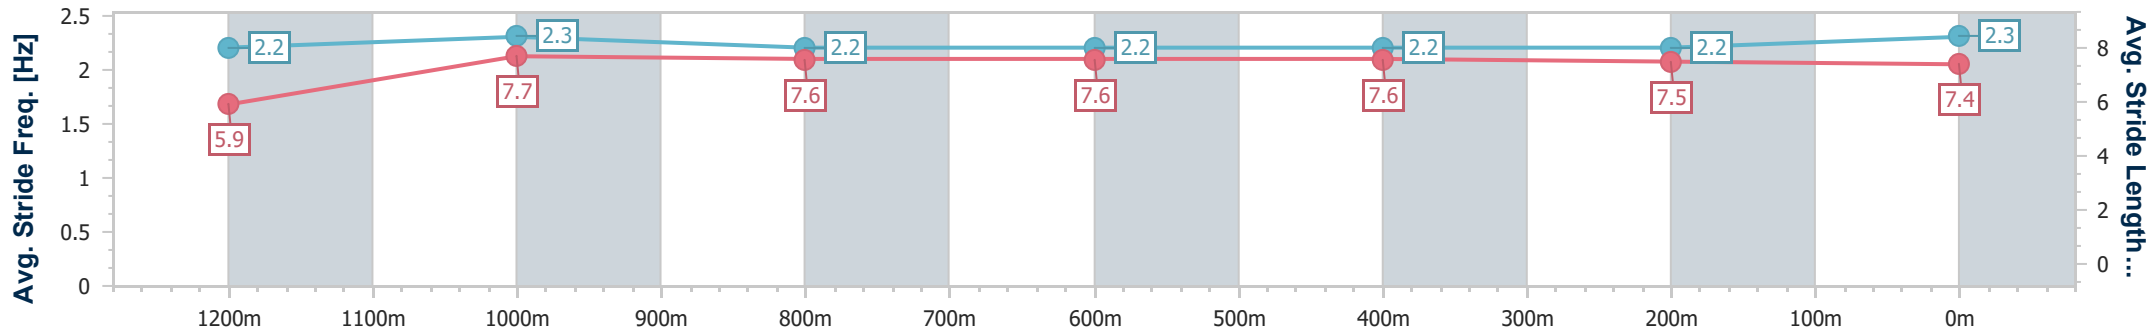

Ipswich QLD Professional
Race 5: SCHWEPPE'S Maiden Handicap - 1350m

10 March 2023 - 14:13

Track Rating: Good 4, Weather: Overcast, Rail Position: +8m Entire

Section	Overall	1200m	1000m	800m	600m	400m	200m
Section Times	1:21.69 [4] (0:11.70)	1:09.99 [8] (0:11.44)	0:58.55 [7] (0:11.63)	0:46.92 [7] (0:11.80)	0:35.12 [7] (0:11.67)	0:23.45 [7] (0:11.65)	0:11.80 [4] (0:11.80)
Average Speed [km/h]	46.2	62.8	61.6	60.6	61.0	61.3	61.0
Top Speed [km/h]	62.0	63.6	62.9	61.6	61.6	62.2	62.2
Avg. Dist. to Rail [m]	1.2	1.0	1.5	2.2	2.7	2.2	1.7
Avg. Stride Freq. [Hz]	2.2	2.3	2.2	2.2	2.2	2.2	2.3
Avg. Stride Length [m]	5.9	7.7	7.6	7.6	7.6	7.5	7.4