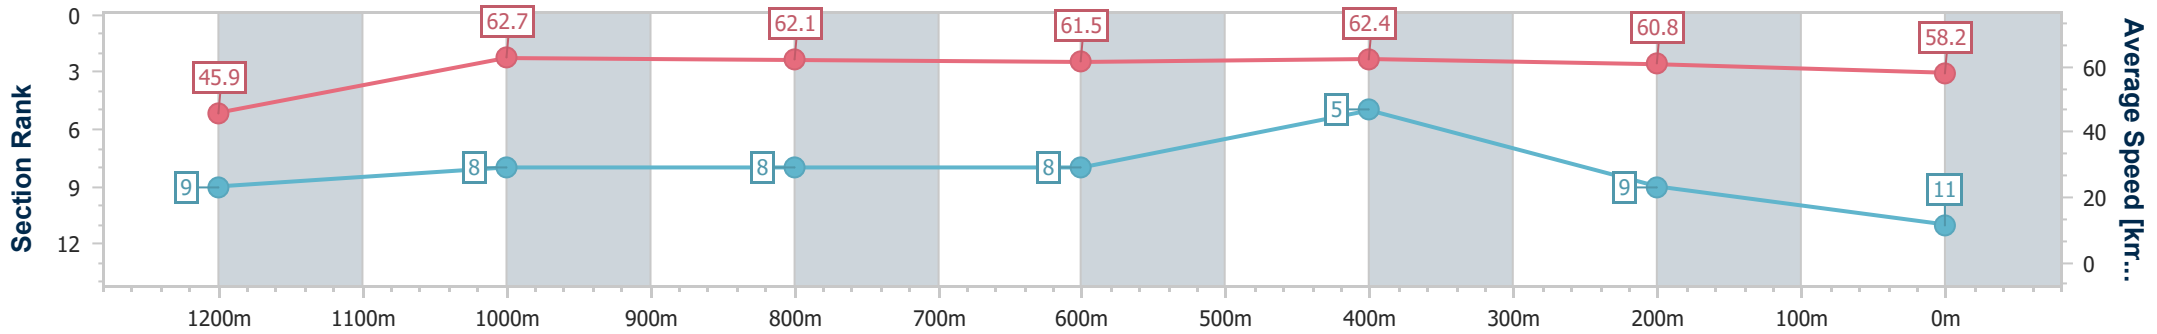

- [] Ranking at each section and finish
- .-.- No data available at this section
- NA No data available

Horse/Jockey Name	Word From Above
Final Rank	11
Fastest Section Time (Section)	0:11.51 (1200m)
Top Speed [km/h] (Section)	63.4 (1200m)
Race State	Finished

Ipswich QLD Professional
Race 5: SCHWEPPE'S Maiden Handicap - 1350m

10 March 2023 - 14:13

Track Rating: Good 4, Weather: Overcast, Rail Position: +8m Entire

Section	Overall	1200m	1000m	800m	600m	400m	200m
Section Times	1:22.44 [11] (0:11.79)	1:10.65 [9] (0:11.51)	0:59.14 [8] (0:11.65)	0:47.49 [8] (0:11.73)	0:35.76 [8] (0:11.53)	0:24.23 [5] (0:11.88)	0:12.35 [9]
Average Speed [km/h]	45.9	62.7	62.1	61.5	62.4	60.8	58.2
Top Speed [km/h]	62.9	63.4	63.0	62.7	63.2	61.6	60.0
Avg. Dist. to Rail [m]	6.4	2.5	1.4	0.2	0.4	1.4	2.8
Avg. Stride Freq. [Hz]	2.1	2.2	2.2	2.1	2.2	2.2	2.1
Avg. Stride Length [m]	6.1	7.9	7.9	7.9	7.8	7.6	7.6