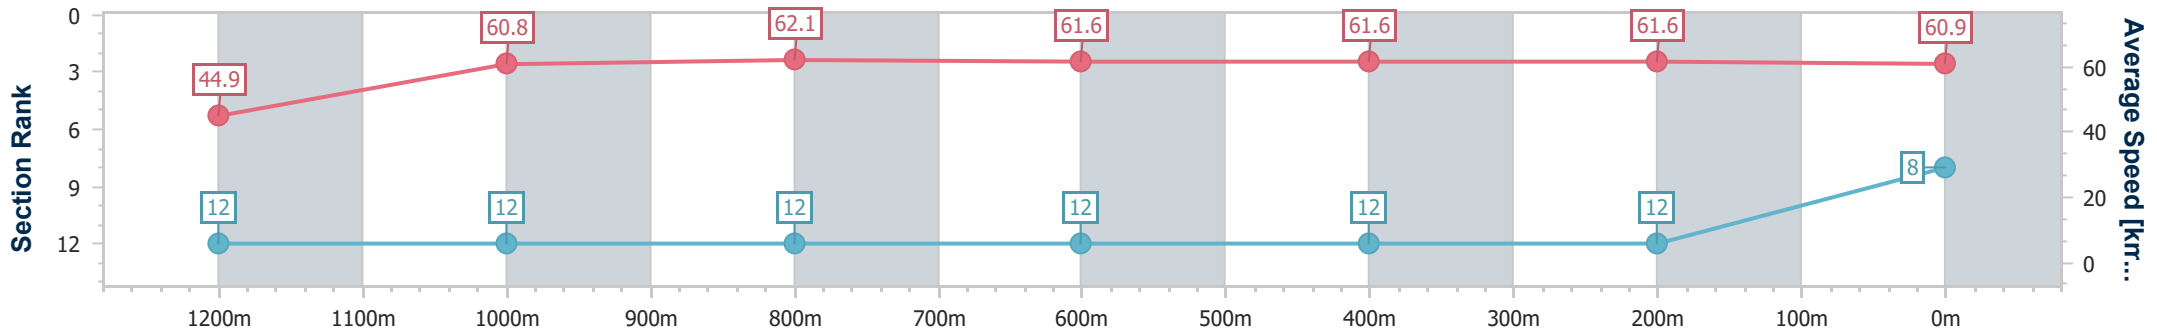

- [] Ranking at each section and finish
- .-.- No data available at this section
- NA No data available

Horse/Jockey Name	Obsidian Rose
Final Rank	8
Fastest Section Time (Section)	0:11.57 (1000m)
Top Speed [km/h] (Section)	63.6 (1000m)
Race State	Finished

Ipswich QLD Professional
Race 5: SCHWEPPE'S Maiden Handicap - 1350m

10 March 2023 - 14:13

Track Rating: Good 4, Weather: Overcast, Rail Position: +8m Entire

Section	Overall	1200m	1000m	800m	600m	400m	200m
Section Times	1:22.12 [8] (0:12.03)	1:10.09 [12] (0:11.86)	0:58.23 [12] (0:11.57)	0:46.66 [12] (0:11.60)	0:35.06 [12] (0:11.62)	0:23.44 [12] (0:11.60)	0:11.84 [12] (0:11.84)
Average Speed [km/h]	44.9	60.8	62.1	61.6	61.6	61.6	60.9
Top Speed [km/h]	58.9	61.6	63.6	62.9	62.9	63.4	62.5
Avg. Dist. to Rail [m]	7.6	1.3	0.9	1.7	1.5	1.5	1.2
Avg. Stride Freq. [Hz]	2.1	2.3	2.3	2.3	2.3	2.4	2.3
Avg. Stride Length [m]	5.8	7.3	7.4	7.4	7.3	7.1	7.1