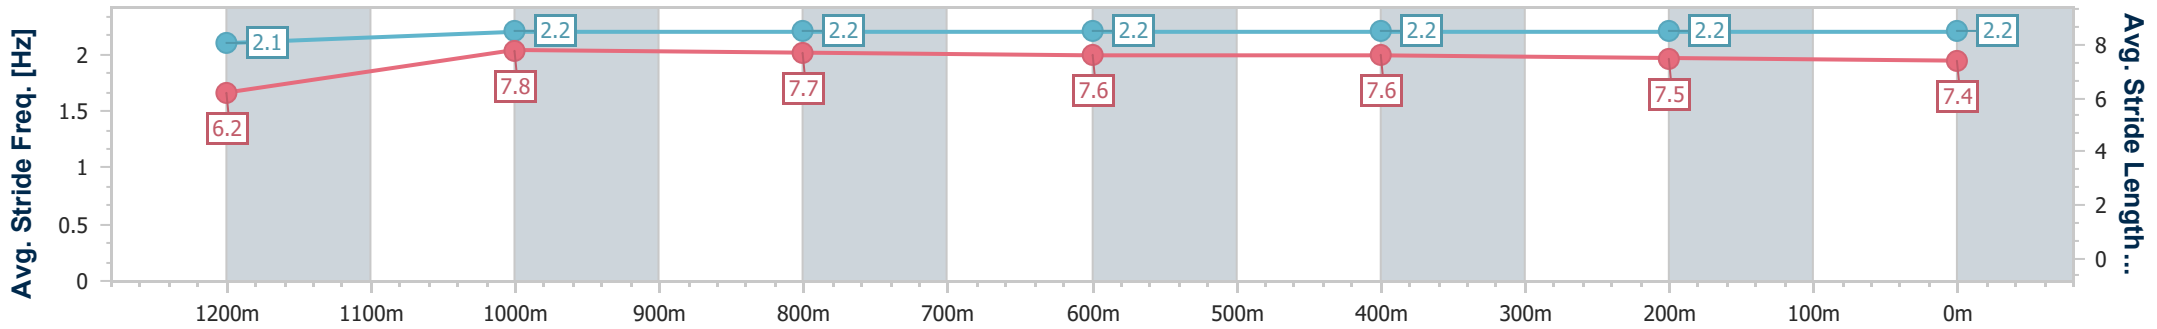

- [] Ranking at each section and finish
- .-.-.- No data available at this section
- NA No data available

Horse/Jockey Name	Aiden
Final Rank	6
Fastest Section Time (Section)	0:11.39 (Overall)
Top Speed [km/h] (Section)	63.7 (1200m)
Race State	Finished

Ipswich QLD Professional
Race 5: SCHWEPPE'S Maiden Handicap - 1350m

10 March 2023 - 14:13

Track Rating: Good 4, Weather: Overcast, Rail Position: +8m Entire

Section	Overall	1200m	1000m	800m	600m	400m	200m
Section Times	1:21.94 [6] (0:11.39)	1:10.55 [4] (0:11.42)	0:59.13 [3] (0:11.75)	0:47.38 [4] (0:11.79)	0:35.59 [4] (0:11.69)	0:23.90 [4] (0:11.87)	0:12.03 [5] (0:12.03)
Average Speed [km/h]	47.4	63.0	61.1	60.5	61.2	60.6	59.8
Top Speed [km/h]	63.6	63.7	62.3	62.0	62.3	61.7	61.3
Avg. Dist. to Rail [m]	4.3	0.9	1.3	2.1	1.4	1.1	3.0
Avg. Stride Freq. [Hz]	2.1	2.2	2.2	2.2	2.2	2.2	2.2
Avg. Stride Length [m]	6.2	7.8	7.7	7.6	7.6	7.5	7.4