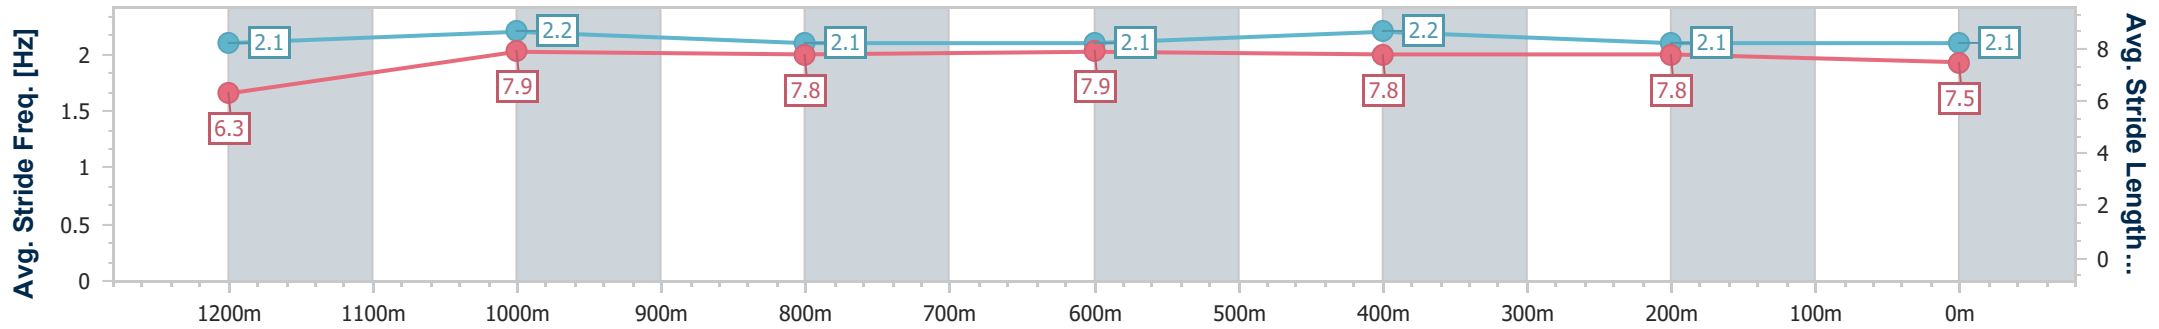

Ipswich QLD Professional

Race 5: SCHWEPPE'S Maiden Handicap - 1350m

10 March 2023 - 14:13

Track Rating: Good 4, Weather: Overcast, Rail Position: +8m Entire

Section	Overall	1200m	1000m	800m	600m	400m	200m
Section Times	1:22.14 [9] (0:11.17)	1:10.97 [2] (0:11.32)	0:59.65 [2] (0:11.76)	0:47.89 [2] (0:11.84)	0:36.05 [2] (0:11.72)	0:24.33 [2] (0:11.98)	0:12.35 [3] (0:12.35)
Average Speed [km/h]	48.4	63.6	61.1	60.7	61.1	59.9	58.3
Top Speed [km/h]	63.2	64.8	61.9	61.2	61.7	61.2	59.7
Avg. Dist. to Rail [m]	2.5	0.5	0.5	0.9	0.9	0.4	0.4
Avg. Stride Freq. [Hz]	2.1	2.2	2.1	2.1	2.2	2.1	2.1
Avg. Stride Length [m]	6.3	7.9	7.8	7.9	7.8	7.8	7.5

- [] Ranking at each section and finish
- .-.- No data available at this section
- NA No data available

Horse/Jockey Name	The Uprising
Final Rank	10
Fastest Section Time (Section)	0:11.62 (400m)
Top Speed [km/h] (Section)	63.5 (1000m)
Race State	Finished