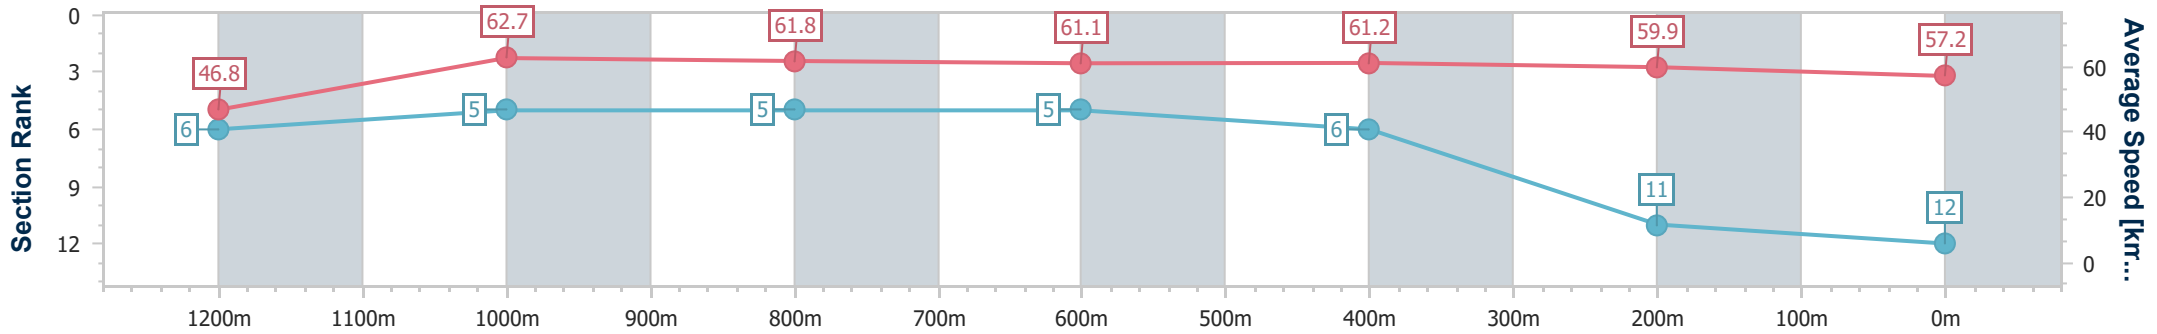

Ipswich QLD Professional
Race 5: SCHWEPPE'S Maiden Handicap - 1350m

10 March 2023 - 14:13

Track Rating: Good 4, Weather: Overcast, Rail Position: +8m Entire

Section	Overall	1200m	1000m	800m	600m	400m	200m
Section Times	1:22.44 [11] (0:11.79)	1:10.65 [9] (0:11.51)	0:59.14 [8] (0:11.65)	0:47.49 [8] (0:11.73)	0:35.76 [8] (0:11.53)	0:24.23 [5] (0:11.88)	0:12.35 [9]
Average Speed [km/h]	45.9	62.7	62.1	61.5	62.4	60.8	58.2
Top Speed [km/h]	62.9	63.4	63.0	62.7	63.2	61.6	60.0
Avg. Dist. to Rail [m]	6.4	2.5	1.4	0.2	0.4	1.4	2.8
Avg. Stride Freq. [Hz]	2.1	2.2	2.2	2.1	2.2	2.2	2.1
Avg. Stride Length [m]	6.1	7.9	7.9	7.9	7.8	7.6	7.6

- [] Ranking at each section and finish
- .-.- No data available at this section
- NA No data available

Horse/Jockey Name	Mayachi
Final Rank	12
Fastest Section Time (Section)	0:11.51 (1200m)
Top Speed [km/h] (Section)	63.5 (1200m)
Race State	Finished

Ipswich QLD Professional
Race 5: SCHWEPPE'S Maiden Handicap - 1350m

10 March 2023 - 14:13

Track Rating: Good 4, Weather: Overcast, Rail Position: +8m Entire

Section	Overall	1200m	1000m	800m	600m	400m	200m
Section Times	1:22.82 [12] (0:11.55)	1:11.27 [6] (0:11.51)	0:59.76 [5] (0:11.67)	0:48.09 [5] (0:11.78)	0:36.31 [5] (0:11.73)	0:24.58 [6] (0:12.00)	0:12.58 [11] (0:12.58)
Average Speed [km/h]	46.8	62.7	61.8	61.1	61.2	59.9	57.2
Top Speed [km/h]	62.0	63.5	63.1	62.2	62.2	61.2	59.6
Avg. Dist. to Rail [m]	5.4	1.5	0.7	0.5	0.6	0.9	2.3
Avg. Stride Freq. [Hz]	2.2	2.4	2.4	2.4	2.4	2.4	2.4
Avg. Stride Length [m]	5.8	7.3	7.2	7.1	7.1	6.9	6.7