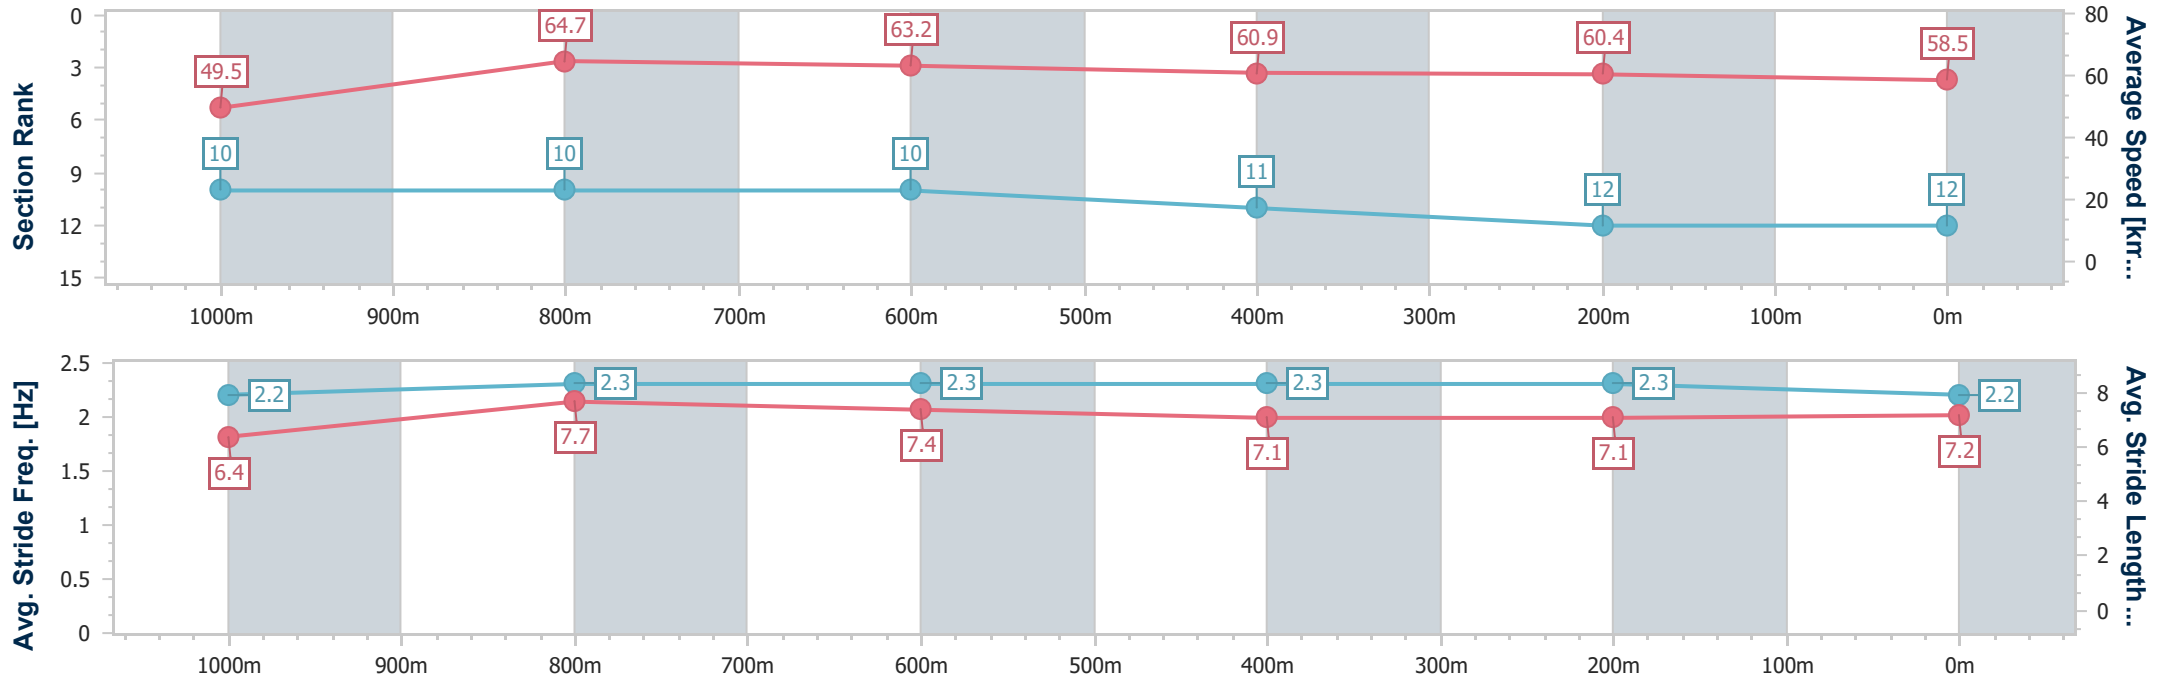

Horse/Jockey Name	Lago Di Braies
Final Rank	12
Fastest Section Time (Section)	0:11.10 (1000m)
Top Speed [km/h] (Section)	66.7 (1000m)
Race State	Finished

Ipswich QLD Professional  
Race 7: GREAT NORTHERN Fillies and Mares Class 1 Handicap  
- 1200m

10 March 2023 - 15:28

Track Rating: Good 4, Weather: Overcast, Rail Position: +8m Entire

Section	Overall	1000m	800m	600m	400m	200m
Section Times	1:12.95 [12] (0:14.57)	0:58.38 [10] (0:11.10)	0:47.28 [10] (0:11.32)	0:35.96 [10] (0:11.79)	0:24.17 [11] (0:11.86)	0:12.31 [12] (0:12.31)
Average Speed [km/h]	49.5	64.7	63.2	60.9	60.4	58.5
Top Speed [km/h]	66.3	66.7	64.6	61.7	61.1	60.8
Avg. Dist. to Rail [m]	0.6	1.3	0.9	1.0	1.0	0.4
Avg. Stride Freq. [Hz]	2.2	2.3	2.3	2.3	2.3	2.2
Avg. Stride Length [m]	6.4	7.7	7.4	7.1	7.1	7.2

- [ ] Ranking at each section and finish
- .-.- No data available at this section
- NA No data available