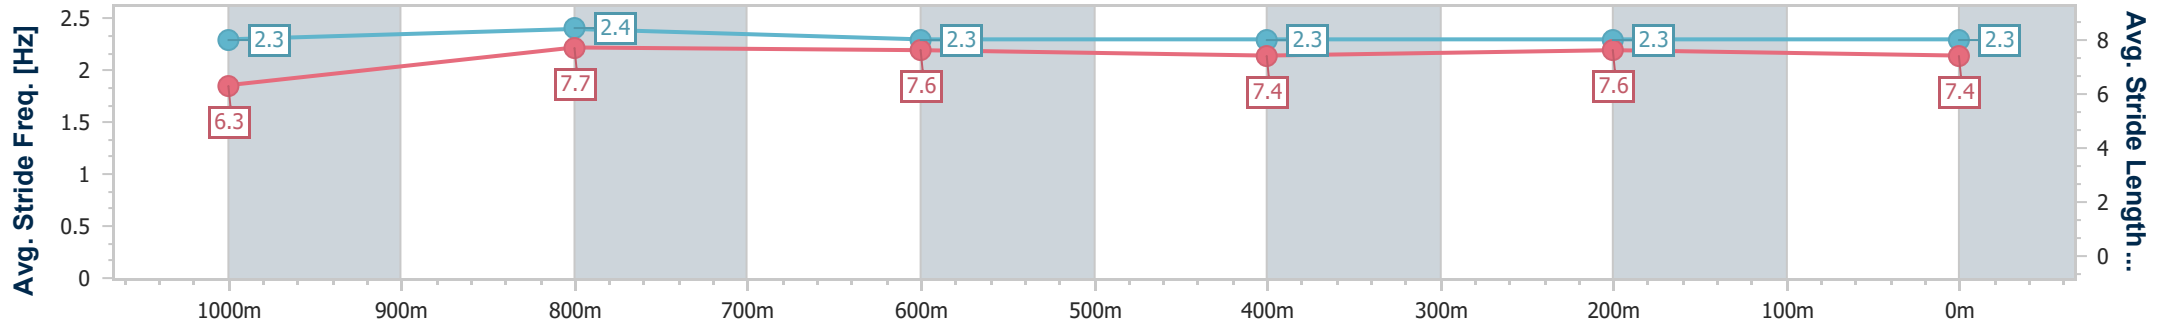

Horse/Jockey Name	Ever Bella
Final Rank	3
Fastest Section Time (Section)	0:10.78 (1000m)
Top Speed [km/h] (Section)	68.8 (Overall)
Race State	Finished

Ipswich QLD Professional
Race 7: GREAT NORTHERN Fillies and Mares Class 1 Handicap
- 1200m

10 March 2023 - 15:28

Track Rating: Good 4, Weather: Overcast, Rail Position: +8m Entire

Section	Overall	1000m	800m	600m	400m	200m
Section Times	1:11.51 [3] (0:13.90)	0:57.61 [1] (0:10.78)	0:46.83 [2] (0:11.44)	0:35.39 [1] (0:11.79)	0:23.60 [1] (0:11.61)	0:11.99 [2] (0:11.99)
Average Speed [km/h]	51.8	66.7	62.9	61.1	62.2	60.0
Top Speed [km/h]	68.8	68.3	65.3	62.0	63.1	62.1
Avg. Dist. to Rail [m]	3.2	0.9	0.2	0.3	1.7	2.3
Avg. Stride Freq. [Hz]	2.3	2.4	2.3	2.3	2.3	2.3
Avg. Stride Length [m]	6.3	7.7	7.6	7.4	7.6	7.4

- [ ] Ranking at each section and finish
- -.-.- No data available at this section
- NA No data available