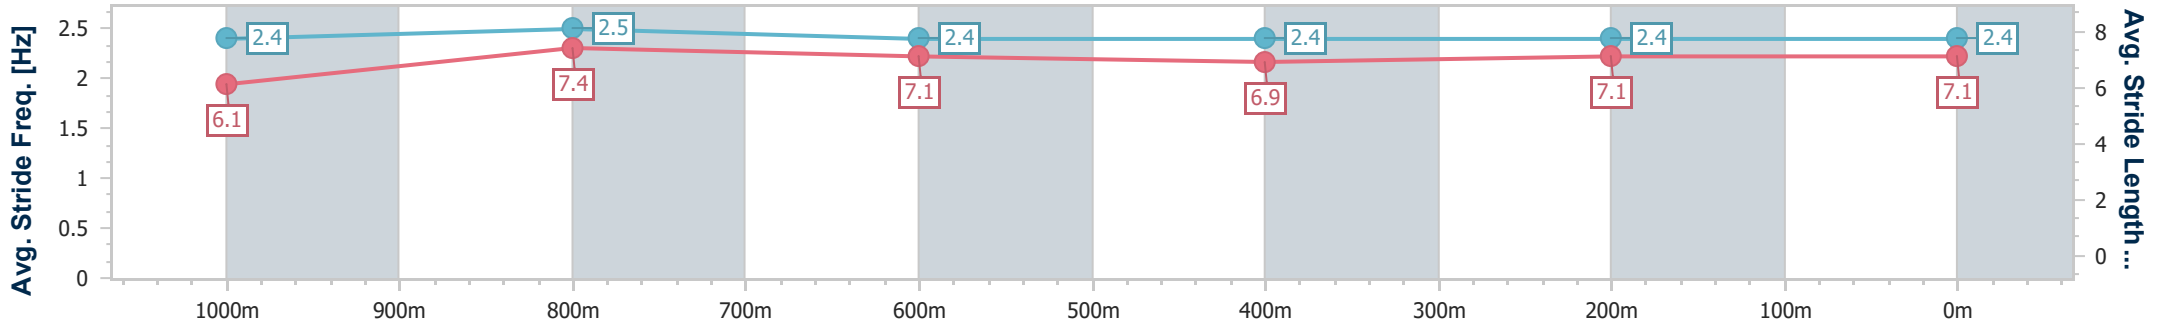

Horse/Jockey Name	Abu Simbel
Final Rank	4
Fastest Section Time (Section)	0:10.84 (1000m)
Top Speed [km/h] (Section)	68.7 (Overall)
Race State	Finished

Ipswich QLD Professional
Race 7: GREAT NORTHERN Fillies and Mares Class 1 Handicap
- 1200m

10 March 2023 - 15:28

Track Rating: Good 4, Weather: Overcast, Rail Position: +8m Entire

Section	Overall	1000m	800m	600m	400m	200m
Section Times	1:11.56 [4] (0:14.12)	0:57.44 [6] (0:10.84)	0:46.60 [5] (0:11.37)	0:35.23 [5] (0:11.77)	0:23.46 [5] (0:11.54)	0:11.92 [4] (0:11.92)
Average Speed [km/h]	51.0	66.3	63.4	61.0	62.3	60.4
Top Speed [km/h]	68.7	68.5	65.3	61.8	63.1	62.8
Avg. Dist. to Rail [m]	3.0	0.5	0.1	0.2	0.4	2.0
Avg. Stride Freq. [Hz]	2.4	2.5	2.4	2.4	2.4	2.4
Avg. Stride Length [m]	6.1	7.4	7.1	6.9	7.1	7.1

- [ ] Ranking at each section and finish
- -.-.- No data available at this section
- NA No data available