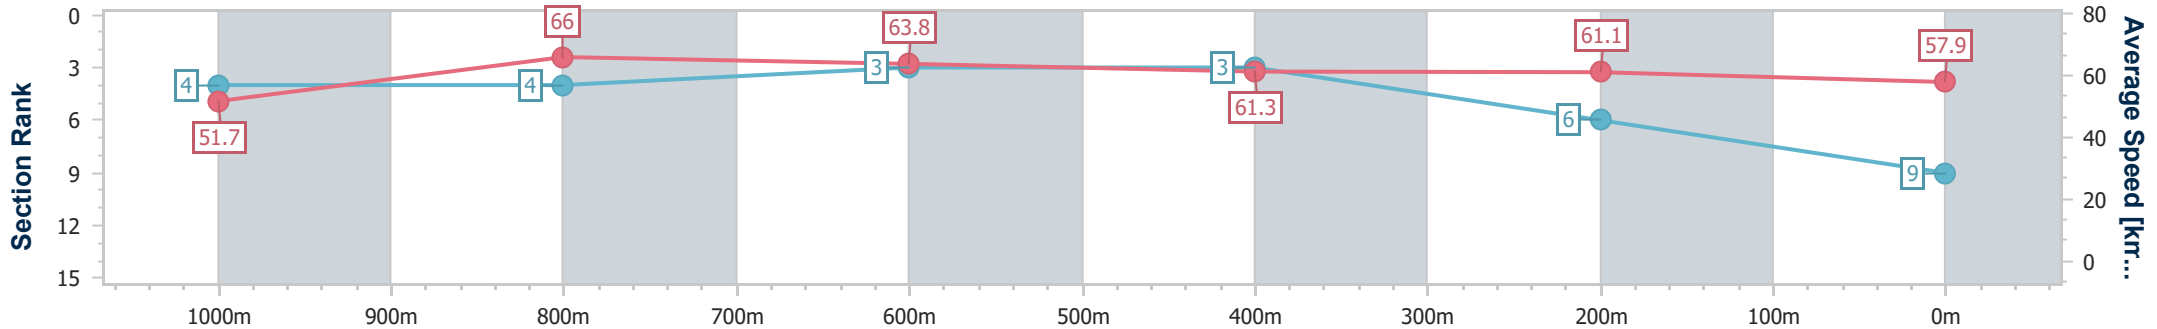

10 March 2023 - 15:28

Track Rating: Good 4, Weather: Overcast, Rail Position: +8m Entire

Section	Overall	1000m	800m	600m	400m	200m
Section Times	1:12.13 [9] (0:13.96)	0:58.17 [4] (0:10.88)	0:47.29 [4] (0:11.30)	0:35.99 [3] (0:11.77)	0:24.22 [3] (0:11.81)	0:12.41 [6] (0:12.41)
Average Speed [km/h]	51.7	66.0	63.8	61.3	61.1	57.9
Top Speed [km/h]	66.8	67.2	65.1	62.0	62.4	60.3
Avg. Dist. to Rail [m]	4.4	0.3	0.2	0.4	1.2	2.5
Avg. Stride Freq. [Hz]	2.3	2.5	2.4	2.4	2.4	2.3
Avg. Stride Length [m]	6.2	7.4	7.3	7.2	6.8	6.7