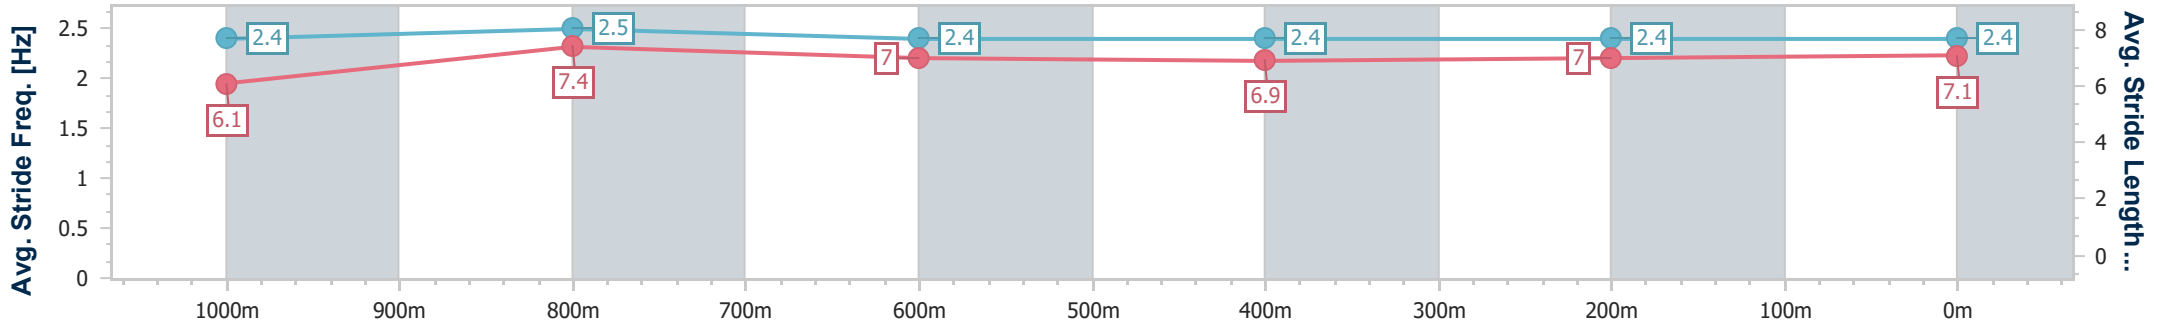

Horse/Jockey Name	Big Impact
Final Rank	5
Fastest Section Time (Section)	0:10.81 (1000m)
Top Speed [km/h] (Section)	68.3 (1000m)
Race State	Finished

Ipswich QLD Professional
Race 7: GREAT NORTHERN Fillies and Mares Class 1 Handicap
- 1200m

10 March 2023 - 15:28

Track Rating: Good 4, Weather: Overcast, Rail Position: +8m Entire

Section	Overall	1000m	800m	600m	400m	200m
Section Times	1:11.78 [5] (0:13.91)	0:57.87 [3] (0:10.81)	0:47.06 [3] (0:11.55)	0:35.51 [4] (0:11.91)	0:23.60 [6] (0:11.73)	0:11.87 [7] (0:11.87)
Average Speed [km/h]	51.8	66.2	62.0	60.3	61.0	60.6
Top Speed [km/h]	68.1	68.3	64.5	60.8	62.0	61.6
Avg. Dist. to Rail [m]	0.6	2.1	1.1	1.1	1.2	1.7
Avg. Stride Freq. [Hz]	2.4	2.5	2.4	2.4	2.4	2.4
Avg. Stride Length [m]	6.1	7.4	7.0	6.9	7.0	7.1

- [ ] Ranking at each section and finish
- -.-.- No data available at this section
- NA No data available