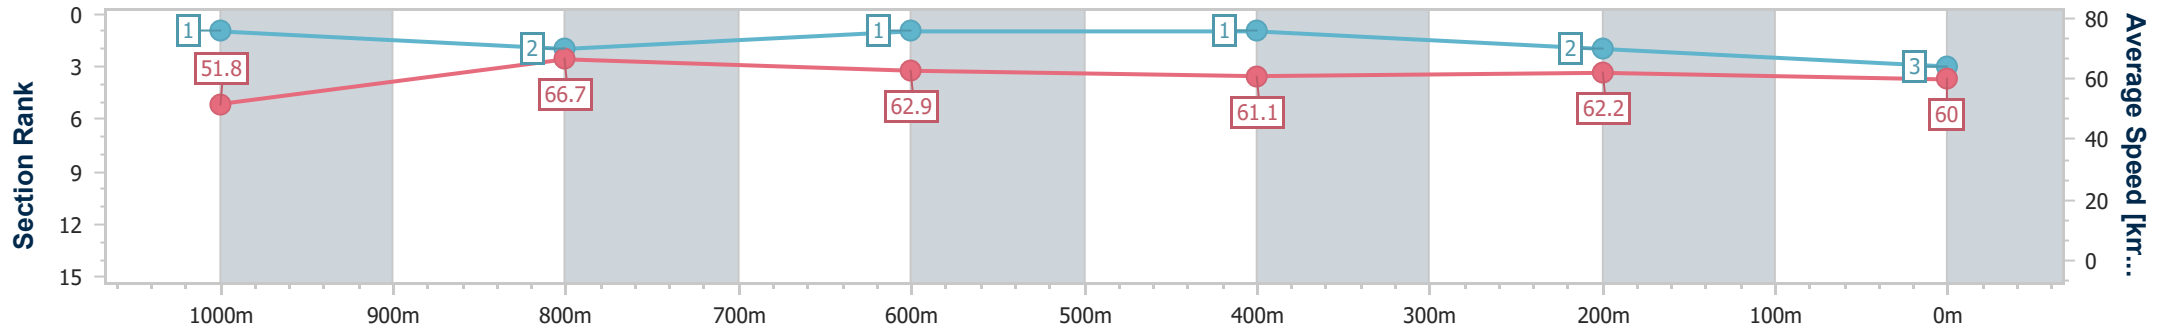

Horse/Jockey Name	Ever Bella
Final Rank	3
Fastest Section Time (Section)	0:10.78 (1000m)
Top Speed [km/h] (Section)	68.8 (Overall)
Race State	Finished

Ipswich QLD Professional
Race 7: GREAT NORTHERN Fillies and Mares Class 1 Handicap
- 1200m

10 March 2023 - 15:28

Track Rating: Good 4, Weather: Overcast, Rail Position: +8m Entire

Section	Overall	1000m	800m	600m	400m	200m
Section Times	1:11.51 [3] (0:13.90)	0:57.61 [1] (0:10.78)	0:46.83 [2] (0:11.44)	0:35.39 [1] (0:11.79)	0:23.60 [1] (0:11.61)	0:11.99 [2] (0:11.99)
Average Speed [km/h]	51.8	66.7	62.9	61.1	62.2	60.0
Top Speed [km/h]	68.8	68.3	65.3	62.0	63.1	62.1
Avg. Dist. to Rail [m]	3.2	0.9	0.2	0.3	1.7	2.3
Avg. Stride Freq. [Hz]	2.3	2.4	2.3	2.3	2.3	2.3
Avg. Stride Length [m]	6.3	7.7	7.6	7.4	7.6	7.4

- [ ] Ranking at each section and finish
- -.-.- No data available at this section
- NA No data available