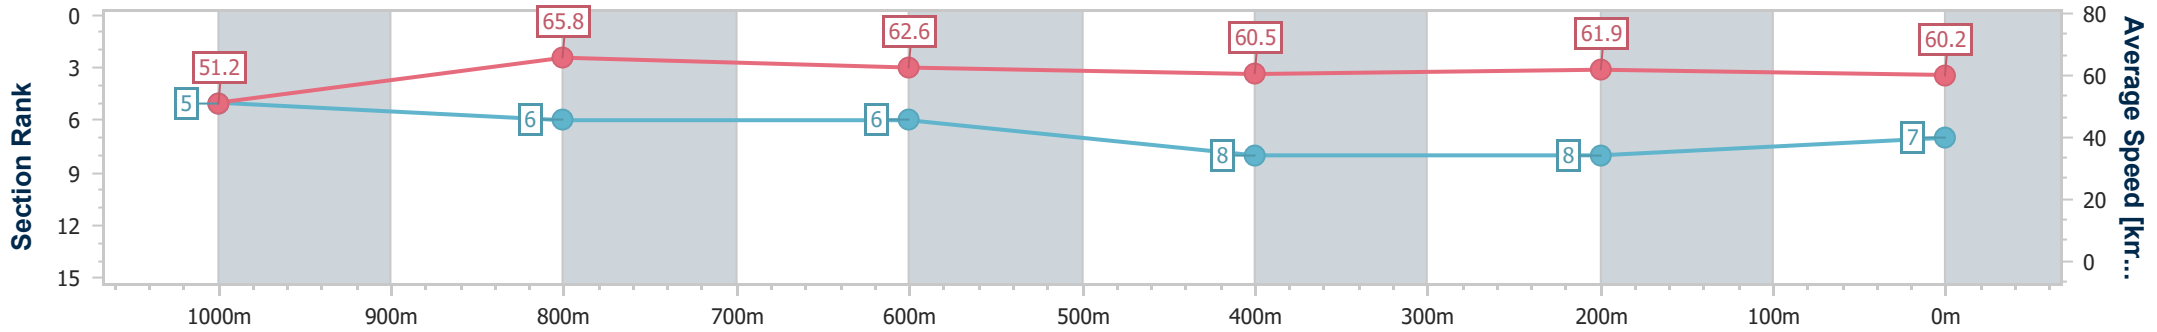

Horse/Jockey Name	Tempress Katie
Final Rank	7
Fastest Section Time (Section)	0:10.90 (1000m)
Top Speed [km/h] (Section)	67.0 (1000m)
Race State	Finished

Ipswich QLD Professional
Race 7: GREAT NORTHERN Fillies and Mares Class 1 Handicap
- 1200m

10 March 2023 - 15:28

Track Rating: Good 4, Weather: Overcast, Rail Position: +8m Entire

Section	Overall	1000m	800m	600m	400m	200m
Section Times	1:11.84 [7] (0:14.07)	0:57.77 [5] (0:10.90)	0:46.87 [6] (0:11.46)	0:35.41 [6] (0:11.85)	0:23.56 [8] (0:11.60)	0:11.96 [8] (0:11.96)
Average Speed [km/h]	51.2	65.8	62.6	60.5	61.9	60.2
Top Speed [km/h]	66.7	67.0	64.7	61.0	62.5	62.2
Avg. Dist. to Rail [m]	0.9	1.6	1.1	0.9	1.3	0.8
Avg. Stride Freq. [Hz]	2.3	2.4	2.3	2.3	2.3	2.3
Avg. Stride Length [m]	6.1	7.6	7.5	7.1	7.1	7.0

- [ ] Ranking at each section and finish
- -.-.- No data available at this section
- NA No data available