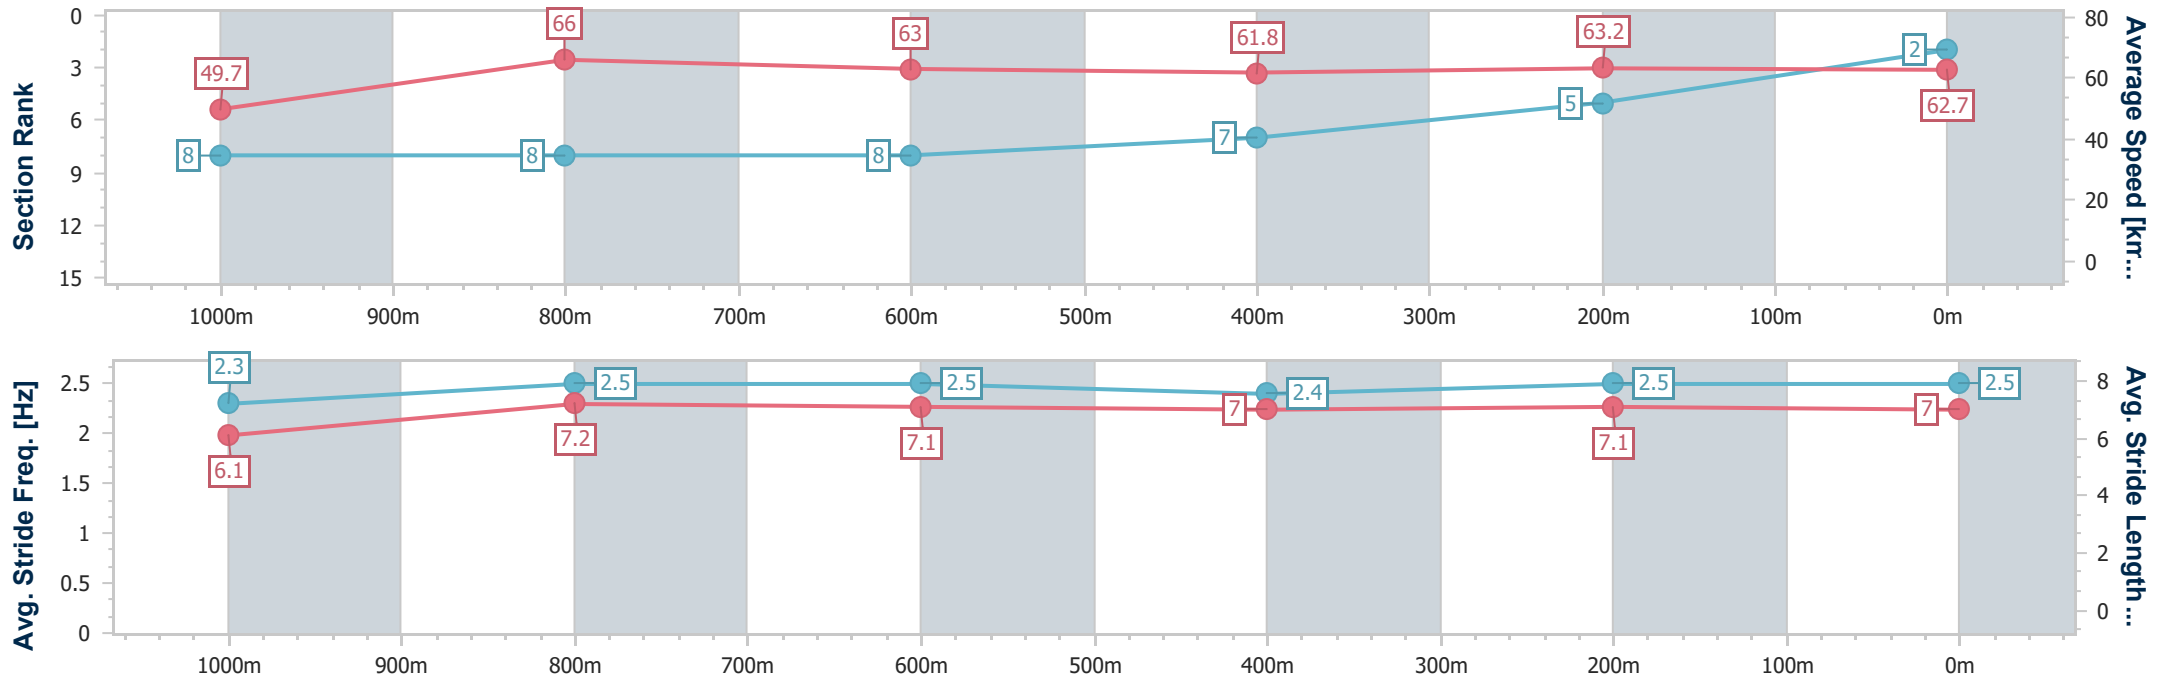

Horse/Jockey Name	Elliez Star
Final Rank	2
Fastest Section Time (Section)	0:10.84 (1000m)
Top Speed [km/h] (Section)	67.5 (1000m)
Race State	Finished

Ipswich QLD Professional
Race 7: GREAT NORTHERN Fillies and Mares Class 1 Handicap
- 1200m

10 March 2023 - 15:28

Track Rating: Good 4, Weather: Overcast, Rail Position: +8m Entire

Section	Overall	1000m	800m	600m	400m	200m
Section Times	1:11.27 [2] (0:14.52)	0:56.75 [8] (0:10.84)	0:45.91 [8] (0:11.33)	0:34.58 [8] (0:11.64)	0:22.94 [7] (0:11.46)	0:11.48 [5] (0:11.48)
Average Speed [km/h]	49.7	66.0	63.0	61.8	63.2	62.7
Top Speed [km/h]	67.4	67.5	64.8	63.4	64.6	64.6
Avg. Dist. to Rail [m]	4.6	2.4	2.1	0.5	2.7	5.1
Avg. Stride Freq. [Hz]	2.3	2.5	2.5	2.4	2.5	2.5
Avg. Stride Length [m]	6.1	7.2	7.1	7.0	7.1	7.0

- [ ] Ranking at each section and finish
- -.-.- No data available at this section
- NA No data available