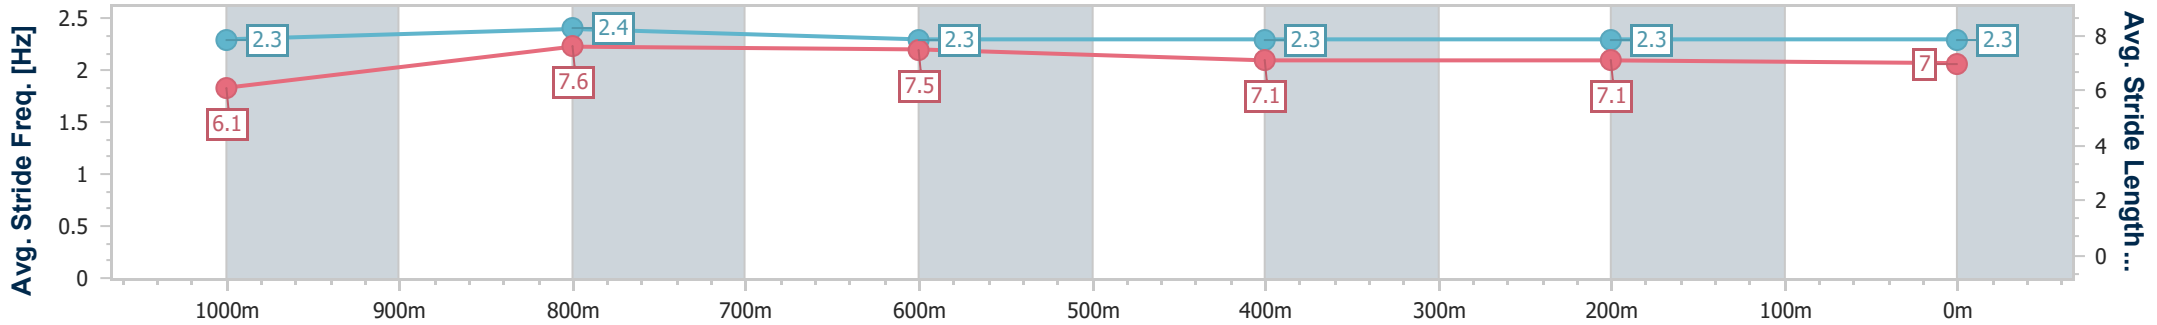

Horse/Jockey Name	Tempress Katie
Final Rank	7
Fastest Section Time (Section)	0:10.90 (1000m)
Top Speed [km/h] (Section)	67.0 (1000m)
Race State	Finished

Ipswich QLD Professional
Race 7: GREAT NORTHERN Fillies and Mares Class 1 Handicap
- 1200m

10 March 2023 - 15:28

Track Rating: Good 4, Weather: Overcast, Rail Position: +8m Entire

Section	Overall	1000m	800m	600m	400m	200m
Section Times	1:11.84 [7] (0:14.07)	0:57.77 [5] (0:10.90)	0:46.87 [6] (0:11.46)	0:35.41 [6] (0:11.85)	0:23.56 [8] (0:11.60)	0:11.96 [8] (0:11.96)
Average Speed [km/h]	51.2	65.8	62.6	60.5	61.9	60.2
Top Speed [km/h]	66.7	67.0	64.7	61.0	62.5	62.2
Avg. Dist. to Rail [m]	0.9	1.6	1.1	0.9	1.3	0.8
Avg. Stride Freq. [Hz]	2.3	2.4	2.3	2.3	2.3	2.3
Avg. Stride Length [m]	6.1	7.6	7.5	7.1	7.1	7.0

- [ ] Ranking at each section and finish
- -.-.- No data available at this section
- NA No data available