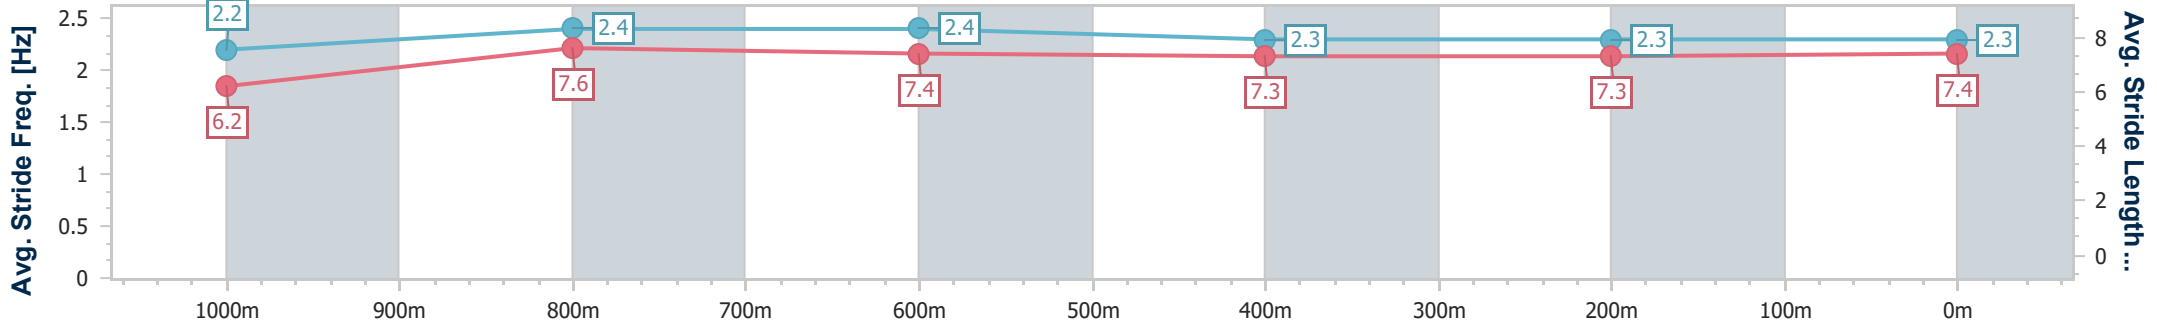

Horse/Jockey Name	Reel Wild
Final Rank	10
Fastest Section Time (Section)	0:11.01 (1000m)
Top Speed [km/h] (Section)	66.6 (800m)
Race State	Finished

Ipswich QLD Professional
Race 7: GREAT NORTHERN Fillies and Mares Class 1 Handicap
- 1200m

10 March 2023 - 15:28

Track Rating: Good 4, Weather: Overcast, Rail Position: +8m Entire

Section	Overall	1000m	800m	600m	400m	200m
Section Times	1:12.53 [10] (0:14.96)	0:57.57 [12] (0:11.01)	0:46.56 [11] (0:11.15)	0:35.41 [11] (0:11.63)	0:23.78 [10] (0:11.79)	0:11.99 [10] (0:11.99)
Average Speed [km/h]	48.1	65.3	64.5	61.8	61.1	60.1
Top Speed [km/h]	64.6	66.2	66.6	62.9	63.0	61.7
Avg. Dist. to Rail [m]	5.3	0.8	0.3	0.5	1.3	3.0
Avg. Stride Freq. [Hz]	2.2	2.4	2.4	2.3	2.3	2.3
Avg. Stride Length [m]	6.2	7.6	7.4	7.3	7.3	7.4

- [ ] Ranking at each section and finish
- -.-.- No data available at this section
- NA No data available