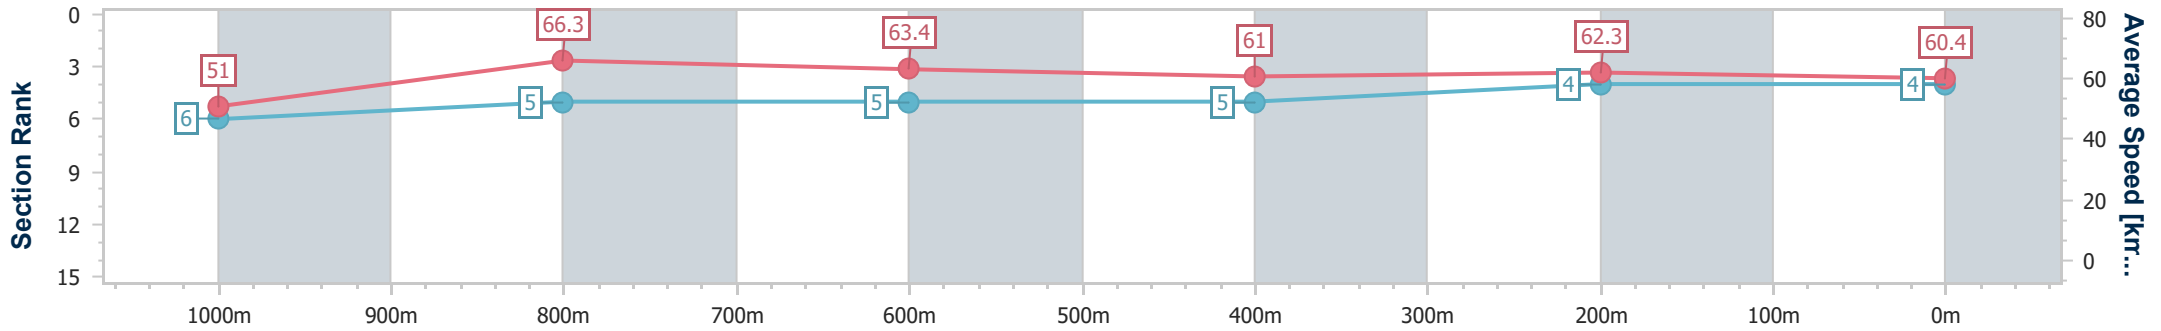

Horse/Jockey Name	Abu Simbel
Final Rank	4
Fastest Section Time (Section)	0:10.84 (1000m)
Top Speed [km/h] (Section)	68.7 (Overall)
Race State	Finished

Ipswich QLD Professional
Race 7: GREAT NORTHERN Fillies and Mares Class 1 Handicap
- 1200m

10 March 2023 - 15:28

Track Rating: Good 4, Weather: Overcast, Rail Position: +8m Entire

Section	Overall	1000m	800m	600m	400m	200m
Section Times	1:11.56 [4] (0:14.12)	0:57.44 [6] (0:10.84)	0:46.60 [5] (0:11.37)	0:35.23 [5] (0:11.77)	0:23.46 [5] (0:11.54)	0:11.92 [4] (0:11.92)
Average Speed [km/h]	51.0	66.3	63.4	61.0	62.3	60.4
Top Speed [km/h]	68.7	68.5	65.3	61.8	63.1	62.8
Avg. Dist. to Rail [m]	3.0	0.5	0.1	0.2	0.4	2.0
Avg. Stride Freq. [Hz]	2.4	2.5	2.4	2.4	2.4	2.4
Avg. Stride Length [m]	6.1	7.4	7.1	6.9	7.1	7.1

- [ ] Ranking at each section and finish
- -.-.- No data available at this section
- NA No data available