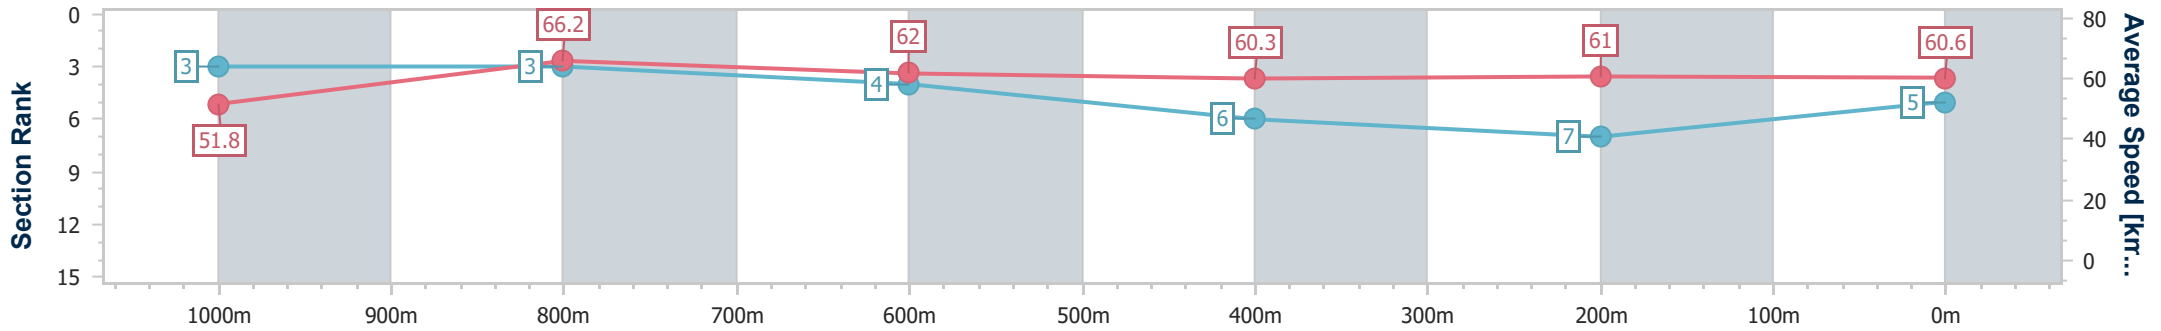

Horse/Jockey Name	Big Impact
Final Rank	5
Fastest Section Time (Section)	0:10.81 (1000m)
Top Speed [km/h] (Section)	68.3 (1000m)
Race State	Finished

Ipswich QLD Professional
Race 7: GREAT NORTHERN Fillies and Mares Class 1 Handicap
- 1200m

10 March 2023 - 15:28

Track Rating: Good 4, Weather: Overcast, Rail Position: +8m Entire

Section	Overall	1000m	800m	600m	400m	200m
Section Times	1:11.78 [5] (0:13.91)	0:57.87 [3] (0:10.81)	0:47.06 [3] (0:11.55)	0:35.51 [4] (0:11.91)	0:23.60 [6] (0:11.73)	0:11.87 [7] (0:11.87)
Average Speed [km/h]	51.8	66.2	62.0	60.3	61.0	60.6
Top Speed [km/h]	68.1	68.3	64.5	60.8	62.0	61.6
Avg. Dist. to Rail [m]	0.6	2.1	1.1	1.1	1.2	1.7
Avg. Stride Freq. [Hz]	2.4	2.5	2.4	2.4	2.4	2.4
Avg. Stride Length [m]	6.1	7.4	7.0	6.9	7.0	7.1

- [ ] Ranking at each section and finish
- -.-.- No data available at this section
- NA No data available