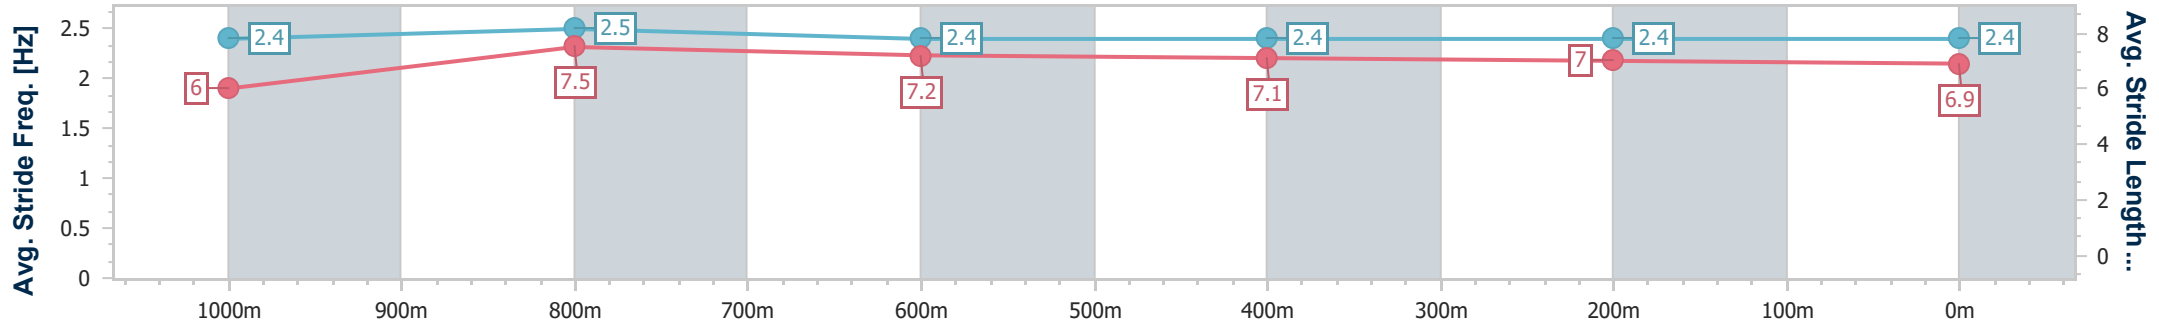

Horse/Jockey Name	Goddess Of Peace
Final Rank	8
Fastest Section Time (Section)	0:10.65 (1000m)
Top Speed [km/h] (Section)	69.7 (1000m)
Race State	Finished

Ipswich QLD Professional
Race 7: GREAT NORTHERN Fillies and Mares Class 1 Handicap
- 1200m

10 March 2023 - 15:28

Track Rating: Good 4, Weather: Overcast, Rail Position: +8m Entire

Section	Overall	1000m	800m	600m	400m	200m
Section Times	1:11.96 [8] (0:13.88)	0:58.08 [2] (0:10.65)	0:47.43 [1] (0:11.55)	0:35.88 [2] (0:11.80)	0:24.08 [2] (0:11.74)	0:12.34 [3] (0:12.34)
Average Speed [km/h]	51.9	67.6	62.1	60.6	60.9	58.3
Top Speed [km/h]	69.6	69.7	64.6	61.7	61.9	61.9
Avg. Dist. to Rail [m]	2.4	0.3	0.9	1.7	1.5	0.6
Avg. Stride Freq. [Hz]	2.4	2.5	2.4	2.4	2.4	2.4
Avg. Stride Length [m]	6.0	7.5	7.2	7.1	7.0	6.9