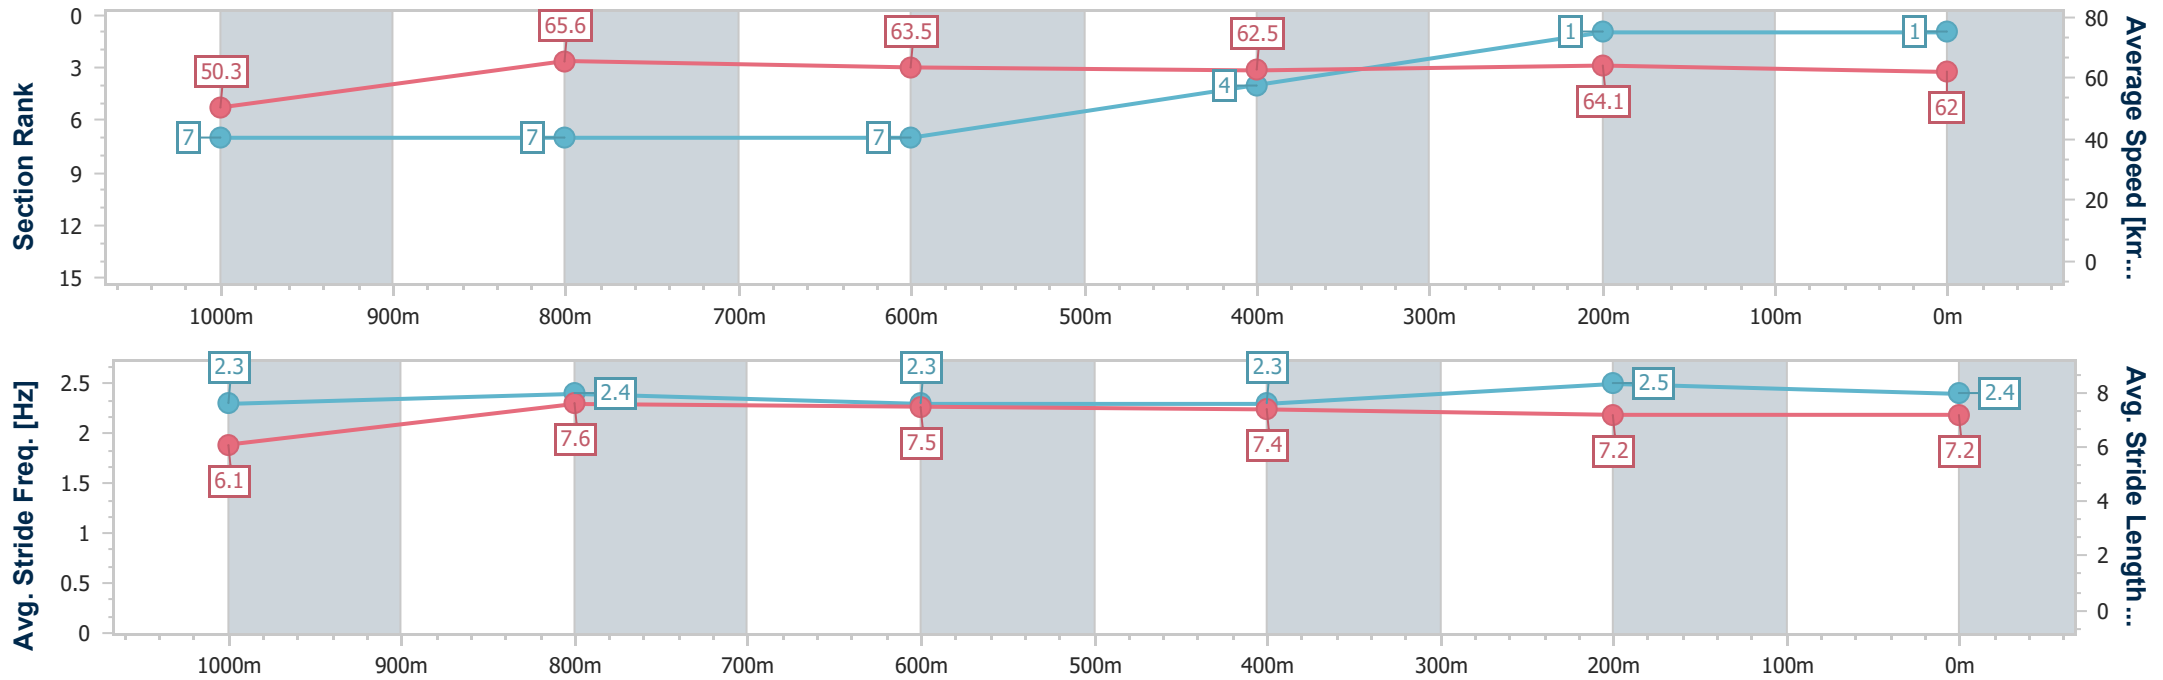

Scratched: What A Sham (#2), Tuscan Belle (#14)

Horse/Jockey Name	Aureus Angel
Final Rank	1
Fastest Section Time (Section)	0:10.96 (1000m)
Top Speed [km/h] (Section)	67.3 (1000m)
Race State	Finished

Ipswich QLD Professional  
Race 7: GREAT NORTHERN Fillies and Mares Class 1 Handicap  
- 1200m

10 March 2023 - 15:28

Track Rating: Good 4, Weather: Overcast, Rail Position: +8m Entire

Section	Overall	1000m	800m	600m	400m	200m
Section Times	1:11.03 [1] (0:14.30)	0:56.73 [7] (0:10.96)	0:45.77 [7] (0:11.29)	0:34.48 [7] (0:11.53)	0:22.95 [4] (0:11.34)	0:11.61 [1] (0:11.61)
Average Speed [km/h]	50.3	65.6	63.5	62.5	64.1	62.0
Top Speed [km/h]	65.5	67.3	65.3	64.8	66.0	65.2
Avg. Dist. to Rail [m]	4.7	1.2	0.9	0.5	3.0	4.1
Avg. Stride Freq. [Hz]	2.3	2.4	2.3	2.3	2.5	2.4
Avg. Stride Length [m]	6.1	7.6	7.5	7.4	7.2	7.2