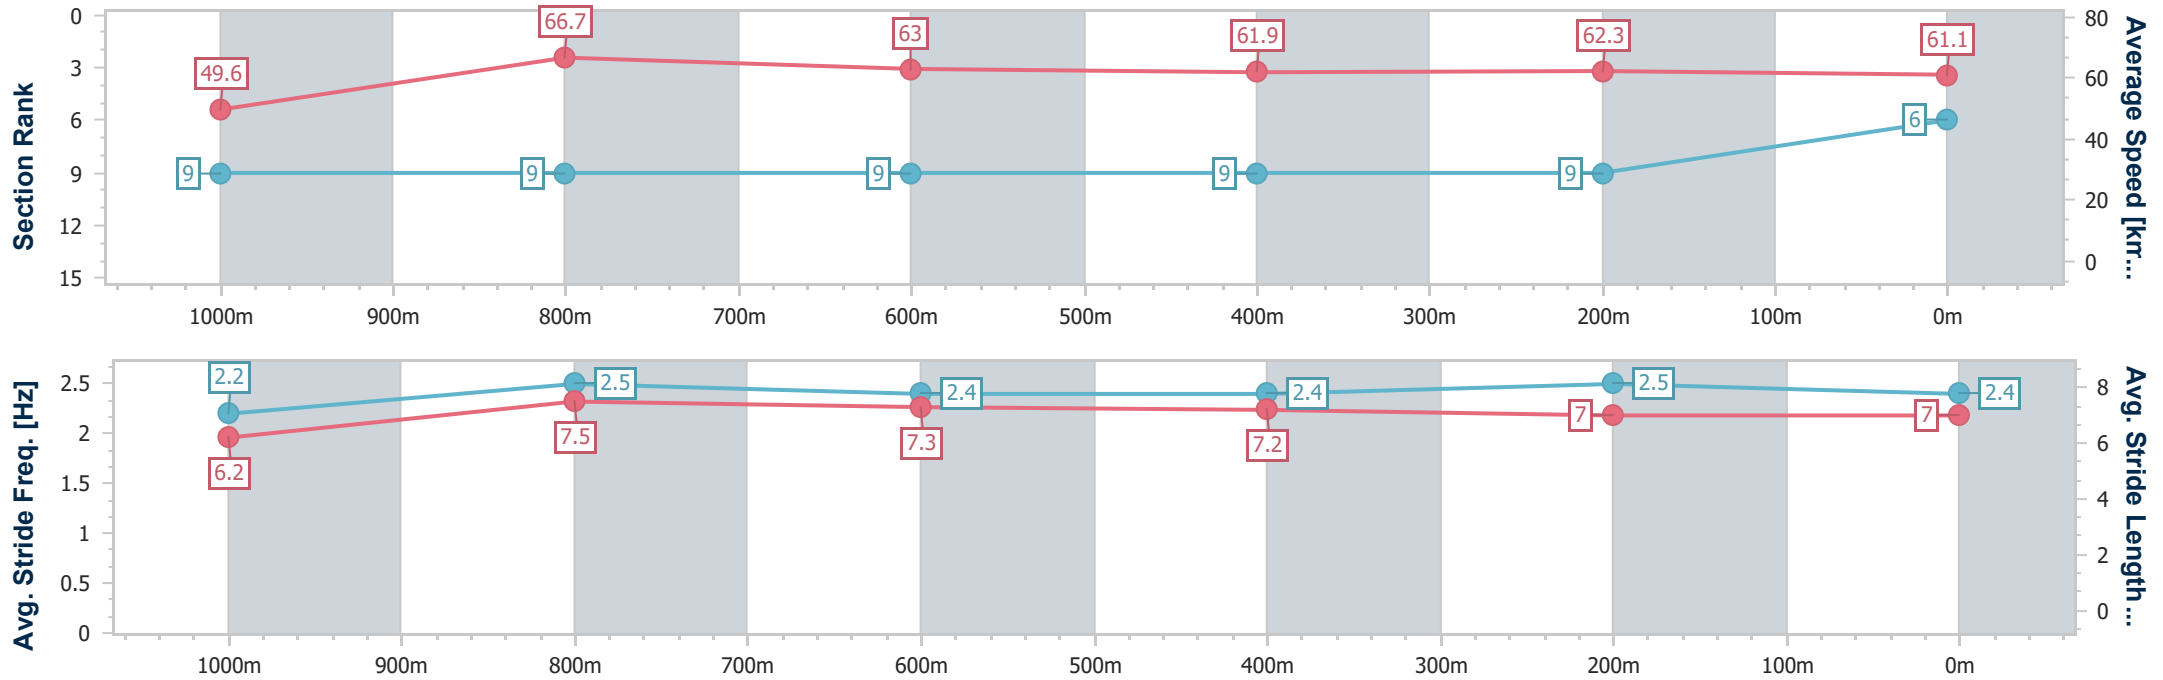

Horse/Jockey Name	Super Art
Final Rank	6
Fastest Section Time (Section)	0:10.80 (1000m)
Top Speed [km/h] (Section)	68.0 (1000m)
Race State	Finished

Ipswich QLD Professional
Race 7: GREAT NORTHERN Fillies and Mares Class 1 Handicap
- 1200m

10 March 2023 - 15:28

Track Rating: Good 4, Weather: Overcast, Rail Position: +8m Entire

Section	Overall	1000m	800m	600m	400m	200m
Section Times	1:11.83 [6] (0:14.53)	0:57.30 [9] (0:10.80)	0:46.50 [9] (0:11.43)	0:35.07 [9] (0:11.66)	0:23.41 [9] (0:11.63)	0:11.78 [9] (0:11.78)
Average Speed [km/h]	49.6	66.7	63.0	61.9	62.3	61.1
Top Speed [km/h]	67.3	68.0	64.3	63.2	63.3	62.5
Avg. Dist. to Rail [m]	6.1	0.3	0.2	0.5	2.5	4.6
Avg. Stride Freq. [Hz]	2.2	2.5	2.4	2.4	2.5	2.4
Avg. Stride Length [m]	6.2	7.5	7.3	7.2	7.0	7.0

- [ ] Ranking at each section and finish
- -.-.- No data available at this section
- NA No data available