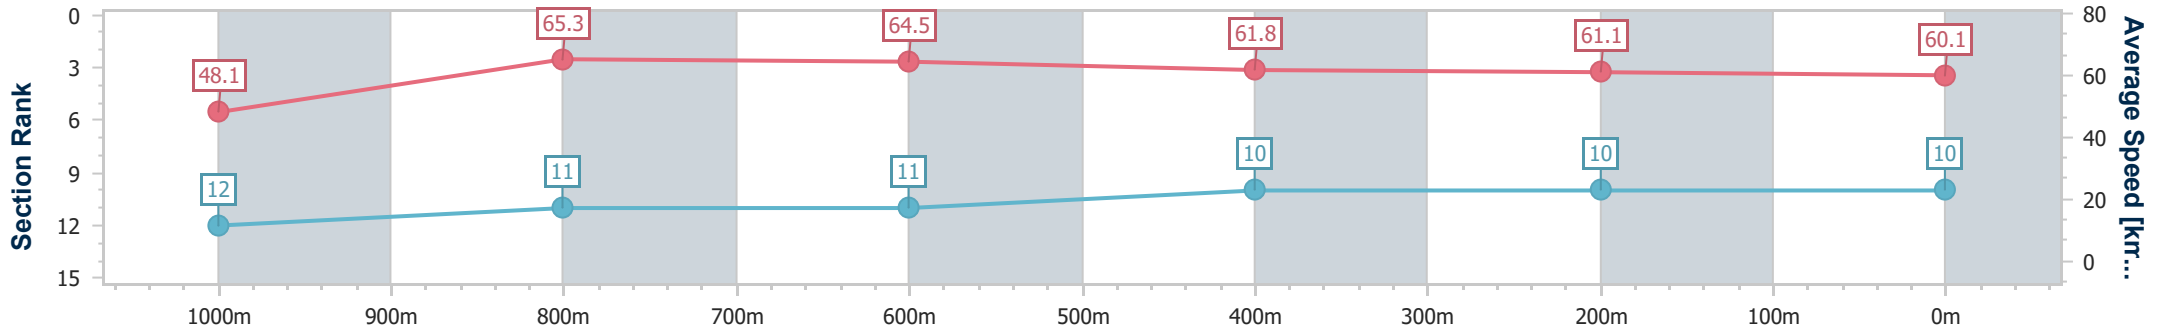

Horse/Jockey Name	Reel Wild
Final Rank	10
Fastest Section Time (Section)	0:11.01 (1000m)
Top Speed [km/h] (Section)	66.6 (800m)
Race State	Finished

Ipswich QLD Professional
Race 7: GREAT NORTHERN Fillies and Mares Class 1 Handicap
- 1200m

10 March 2023 - 15:28

Track Rating: Good 4, Weather: Overcast, Rail Position: +8m Entire

Section	Overall	1000m	800m	600m	400m	200m
Section Times	1:12.53 [10] (0:14.96)	0:57.57 [12] (0:11.01)	0:46.56 [11] (0:11.15)	0:35.41 [11] (0:11.63)	0:23.78 [10] (0:11.79)	0:11.99 [10] (0:11.99)
Average Speed [km/h]	48.1	65.3	64.5	61.8	61.1	60.1
Top Speed [km/h]	64.6	66.2	66.6	62.9	63.0	61.7
Avg. Dist. to Rail [m]	5.3	0.8	0.3	0.5	1.3	3.0
Avg. Stride Freq. [Hz]	2.2	2.4	2.4	2.3	2.3	2.3
Avg. Stride Length [m]	6.2	7.6	7.4	7.3	7.3	7.4

- [ ] Ranking at each section and finish
- -.-.- No data available at this section
- NA No data available