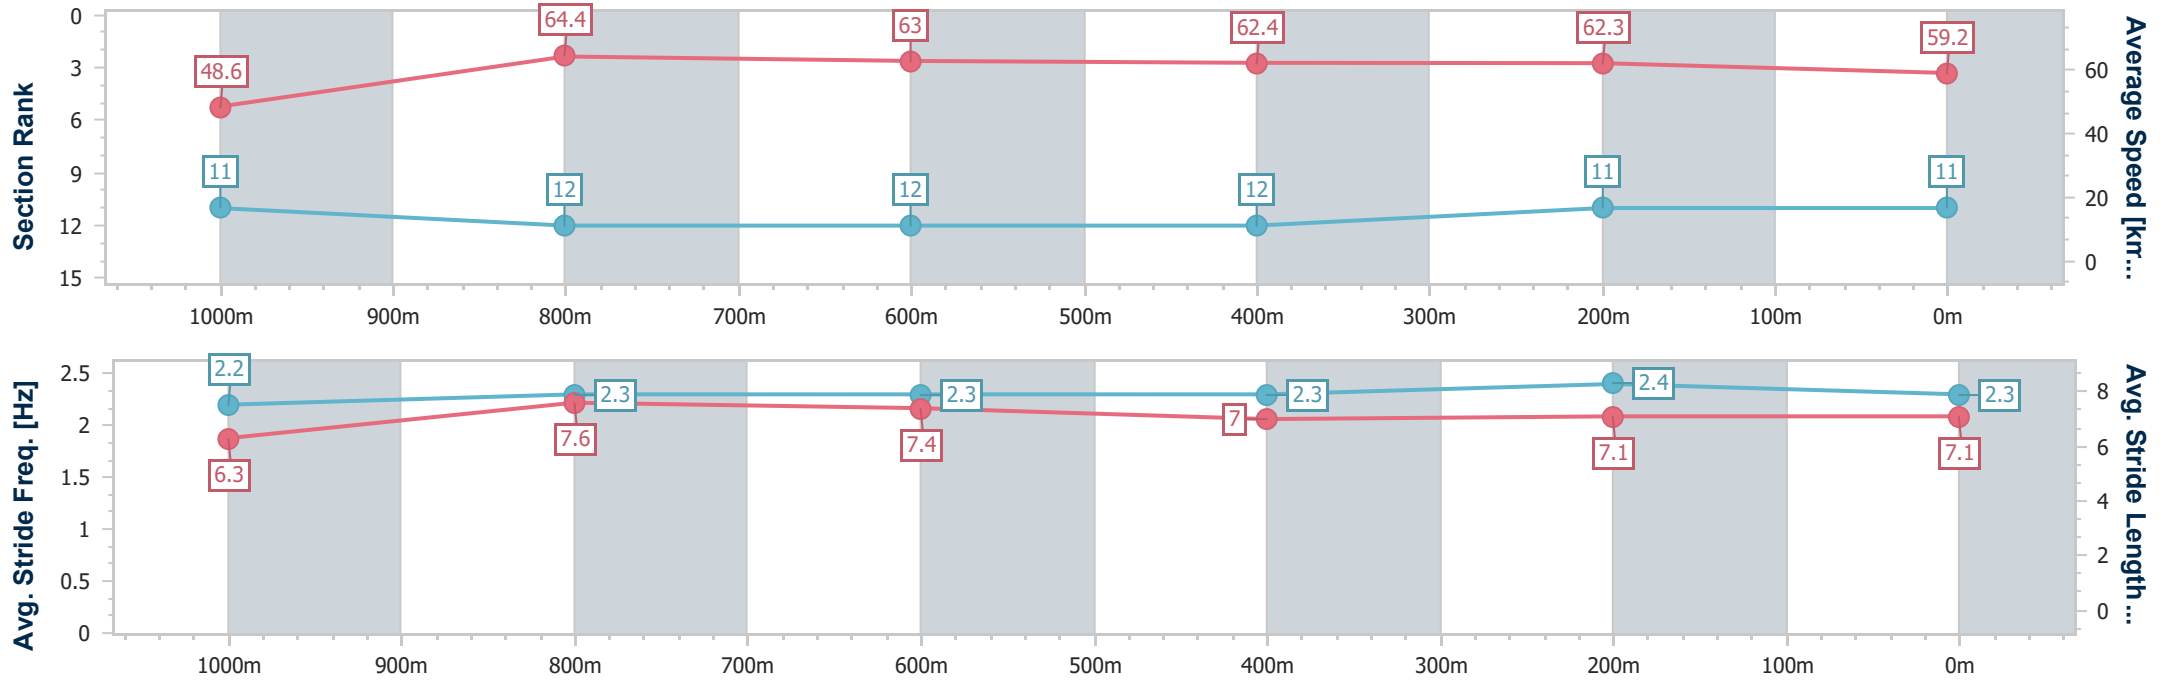

Horse/Jockey Name	Nasha
Final Rank	11
Fastest Section Time (Section)	0:11.15 (1000m)
Top Speed [km/h] (Section)	65.3 (Overall)
Race State	Finished

Ipswich QLD Professional
Race 7: GREAT NORTHERN Fillies and Mares Class 1 Handicap
- 1200m

10 March 2023 - 15:28

Track Rating: Good 4, Weather: Overcast, Rail Position: +8m Entire

Section	Overall	1000m	800m	600m	400m	200m
Section Times	1:12.59 [11] (0:14.80)	0:57.79 [11] (0:11.15)	0:46.64 [12] (0:11.35)	0:35.29 [12] (0:11.54)	0:23.75 [12] (0:11.59)	0:12.16 [11] (0:12.16)
Average Speed [km/h]	48.6	64.4	63.0	62.4	62.3	59.2
Top Speed [km/h]	65.3	65.3	64.2	63.5	63.5	61.5
Avg. Dist. to Rail [m]	2.4	1.7	1.8	0.4	1.5	3.7
Avg. Stride Freq. [Hz]	2.2	2.3	2.3	2.3	2.4	2.3
Avg. Stride Length [m]	6.3	7.6	7.4	7.0	7.1	7.1