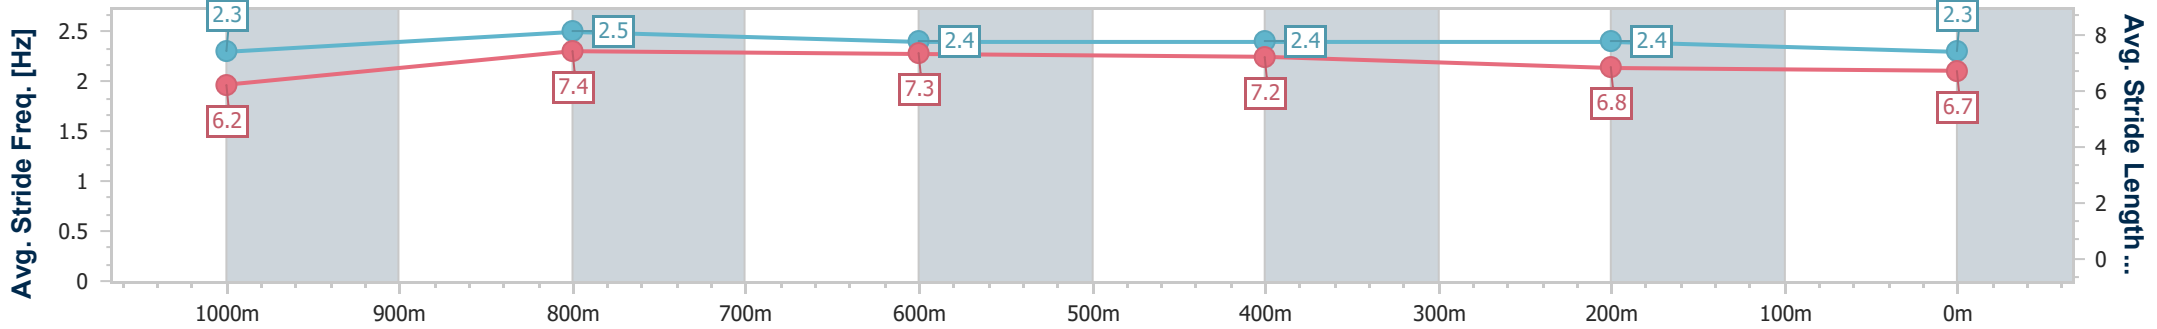

Horse/Jockey Name	Habeebati
Final Rank	9
Fastest Section Time (Section)	0:10.88 (1000m)
Top Speed [km/h] (Section)	67.2 (1000m)
Race State	Finished

Ipswich QLD Professional  
 Race 7: GREAT NORTHERN Fillies and Mares Class 1 Handicap  
 - 1200m

10 March 2023 - 15:28

Track Rating: Good 4, Weather: Overcast, Rail Position: +8m Entire

Section	Overall	1000m	800m	600m	400m	200m
Section Times	1:12.13 [9] (0:13.96)	0:58.17 [4] (0:10.88)	0:47.29 [4] (0:11.30)	0:35.99 [3] (0:11.77)	0:24.22 [3] (0:11.81)	0:12.41 [6] (0:12.41)
Average Speed [km/h]	51.7	66.0	63.8	61.3	61.1	57.9
Top Speed [km/h]	66.8	67.2	65.1	62.0	62.4	60.3
Avg. Dist. to Rail [m]	4.4	0.3	0.2	0.4	1.2	2.5
Avg. Stride Freq. [Hz]	2.3	2.5	2.4	2.4	2.4	2.3
Avg. Stride Length [m]	6.2	7.4	7.3	7.2	6.8	6.7