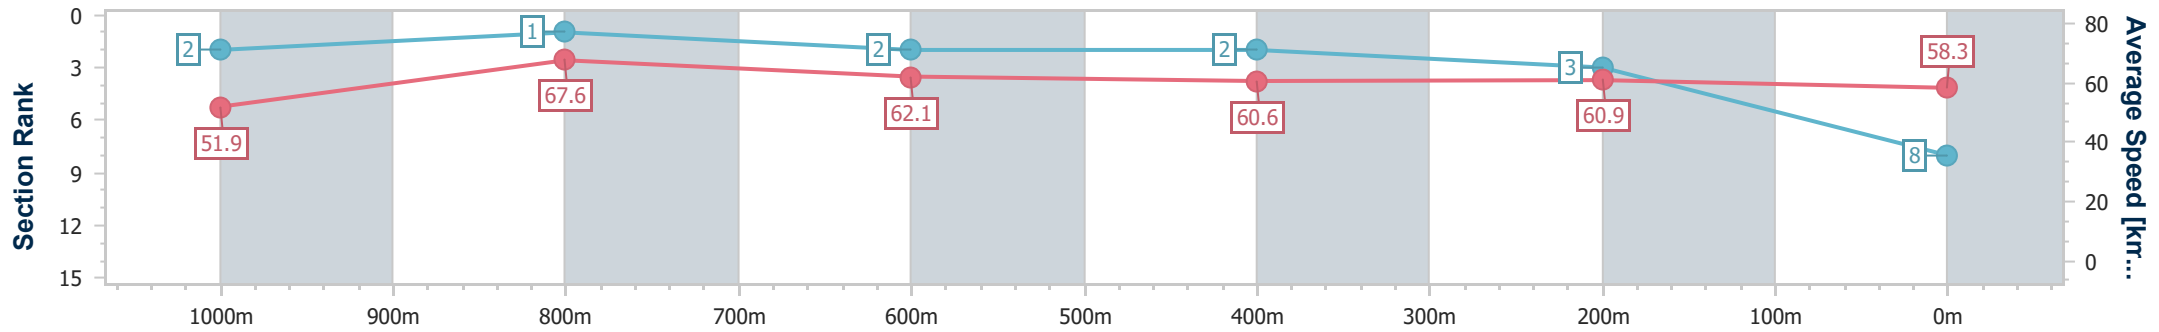

Horse/Jockey Name	Goddess Of Peace
Final Rank	8
Fastest Section Time (Section)	0:10.65 (1000m)
Top Speed [km/h] (Section)	69.7 (1000m)
Race State	Finished

Ipswich QLD Professional
Race 7: GREAT NORTHERN Fillies and Mares Class 1 Handicap
- 1200m

10 March 2023 - 15:28

Track Rating: Good 4, Weather: Overcast, Rail Position: +8m Entire

Section	Overall	1000m	800m	600m	400m	200m
Section Times	1:11.96 [8] (0:13.88)	0:58.08 [2] (0:10.65)	0:47.43 [1] (0:11.55)	0:35.88 [2] (0:11.80)	0:24.08 [2] (0:11.74)	0:12.34 [3] (0:12.34)
Average Speed [km/h]	51.9	67.6	62.1	60.6	60.9	58.3
Top Speed [km/h]	69.6	69.7	64.6	61.7	61.9	61.9
Avg. Dist. to Rail [m]	2.4	0.3	0.9	1.7	1.5	0.6
Avg. Stride Freq. [Hz]	2.4	2.5	2.4	2.4	2.4	2.4
Avg. Stride Length [m]	6.0	7.5	7.2	7.1	7.0	6.9