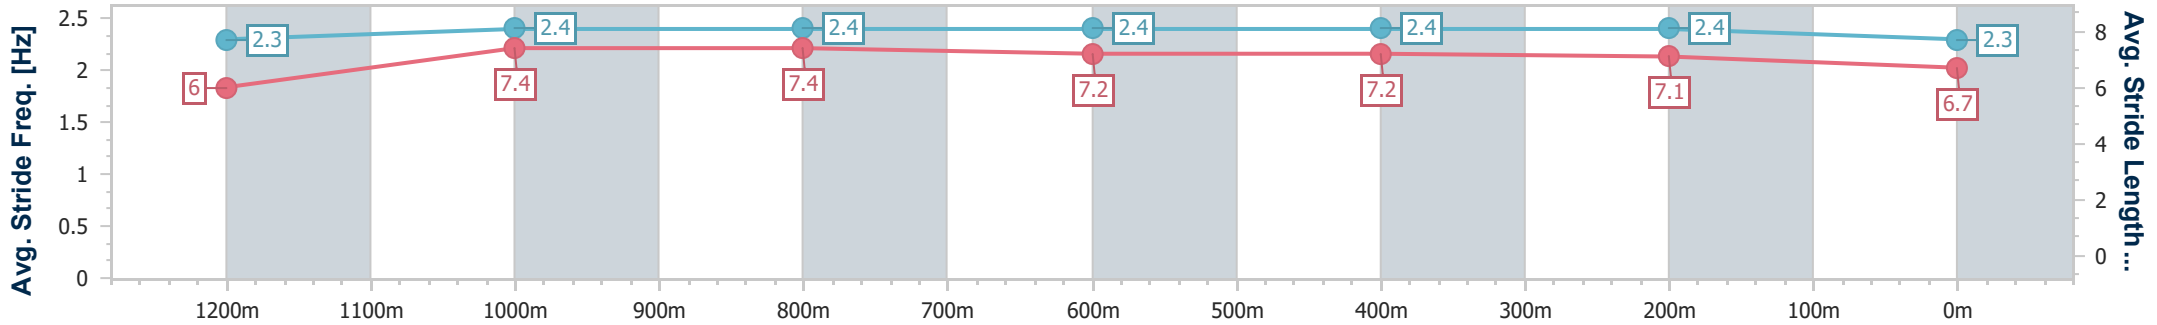

Horse/Jockey Name	Petunia
Final Rank	4
Fastest Section Time (Section)	0:11.30 (1200m)
Top Speed [km/h] (Section)	67.3 (1200m)
Race State	Finished

Eagle Farm QLD Professional
Race 9: Stradbroke Season On Sale Now No Metro Wins
Handicap - 1400m
11 March 2023 - 17:12
Track Rating: Good 4, Weather: Overcast, Rail Position: +6m Entire

BRISBANE
RACING CLUB

Section	Overall	1200m	1000m	800m	600m	400m	200m
Section Times	1:24.95 [4] (0:14.23)	1:10.72 [9] (0:11.30)	0:59.42 [9] (0:11.48)	0:47.94 [9] (0:11.80)	0:36.14 [9] (0:11.81)	0:24.33 [7] (0:11.64)	0:12.69 [4] (0:12.69)
Average Speed [km/h]	50.7	63.8	63.4	61.0	61.1	62.0	56.7
Top Speed [km/h]	64.0	67.3	64.2	63.3	62.3	63.3	60.8
Avg. Dist. to Rail [m]	0.6	2.0	1.7	0.4	0.8	2.2	4.9
Avg. Stride Freq. [Hz]	2.3	2.4	2.4	2.4	2.4	2.4	2.3
Avg. Stride Length [m]	6.0	7.4	7.4	7.2	7.2	7.1	6.7

- [ ] Ranking at each section and finish
- -.-.- No data available at this section
- NA No data available