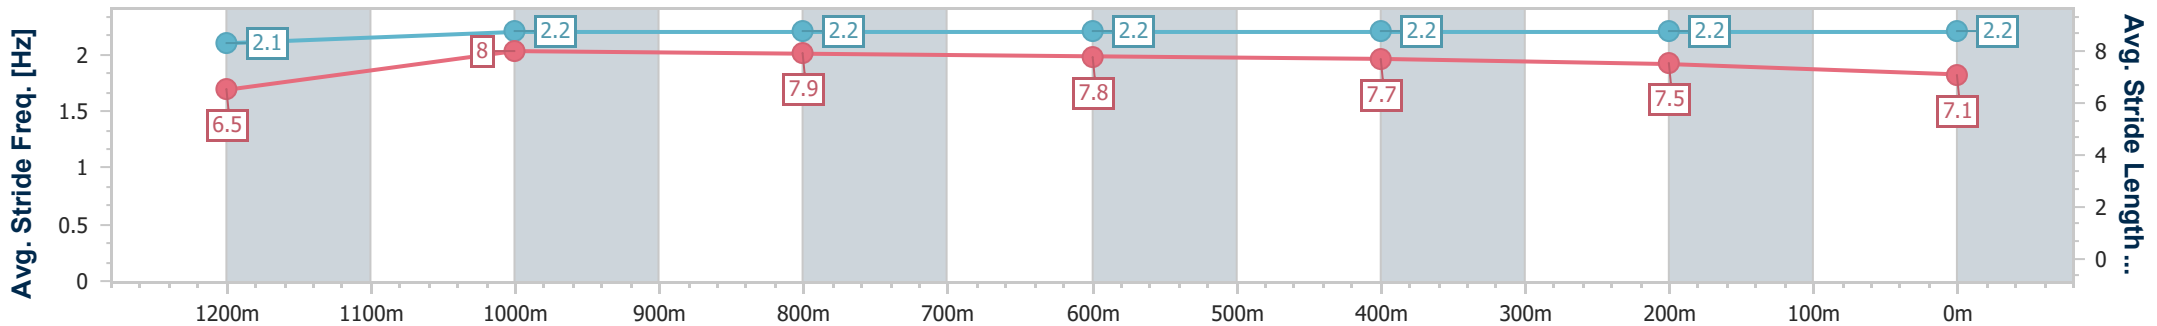

Horse/Jockey Name	Semaphore Girl
Final Rank	7
Fastest Section Time (Section)	0:11.20 (1200m)
Top Speed [km/h] (Section)	65.5 (1200m)
Race State	Finished

Eagle Farm QLD Professional
Race 9: Stradbroke Season On Sale Now No Metro Wins
Handicap - 1400m
11 March 2023 - 17:12
Track Rating: Good 4, Weather: Overcast, Rail Position: +6m Entire

BRISBANE
RACING CLUB

Section	Overall	1200m	1000m	800m	600m	400m	200m
Section Times	1:25.19 [7] (0:14.38)	1:10.81 [10] (0:11.20)	0:59.61 [10] (0:11.41)	0:48.20 [10] (0:11.76)	0:36.44 [10] (0:11.92)	0:24.52 [11] (0:11.82)	0:12.70 [10] (0:12.70)
Average Speed [km/h]	50.2	64.4	63.7	61.8	61.3	61.0	56.7
Top Speed [km/h]	63.7	65.5	64.7	63.3	62.7	62.6	59.7
Avg. Dist. to Rail [m]	4.3	2.5	2.1	1.9	3.3	9.0	11.8
Avg. Stride Freq. [Hz]	2.1	2.2	2.2	2.2	2.2	2.2	2.2
Avg. Stride Length [m]	6.5	8.0	7.9	7.8	7.7	7.5	7.1

- [ ] Ranking at each section and finish
- -.-.- No data available at this section
- NA No data available