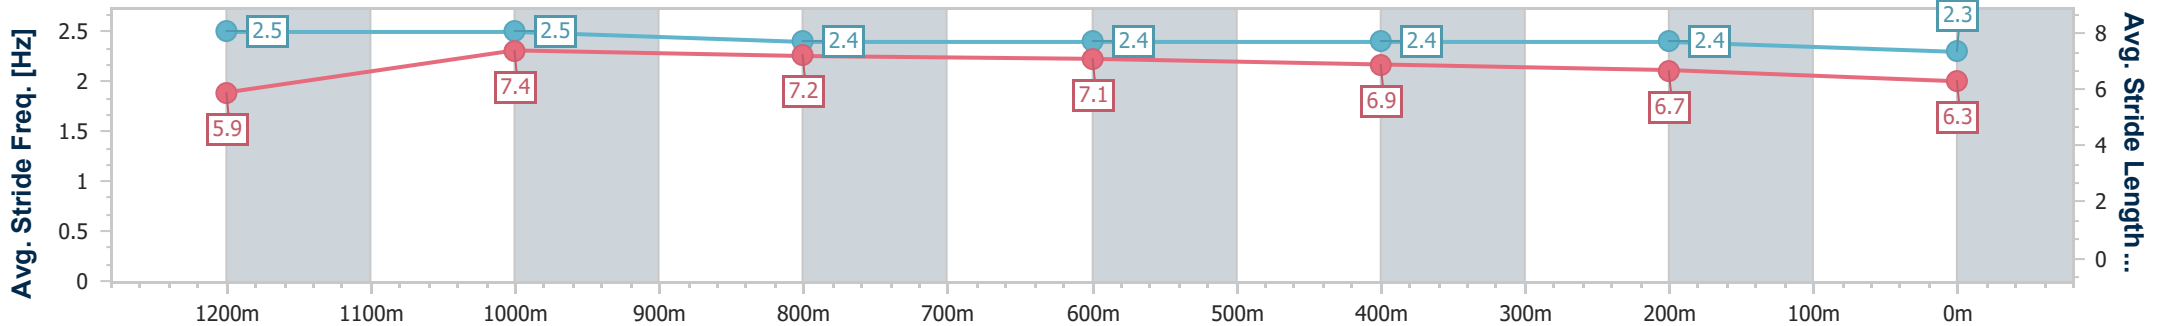

Section	Overall	1200m	1000m	800m	600m	400m	200m
Section Times	1:25.78 [9] (0:13.16)	1:12.62 [1] (0:10.79)	1:01.83 [1] (0:11.62)	0:50.21 [2] (0:11.85)	0:38.36 [1] (0:12.05)	0:26.31 [1] (0:12.41)	0:13.90 [3] (0:13.90)
Average Speed [km/h]	55.0	67.0	62.4	61.1	60.1	58.0	51.8
Top Speed [km/h]	69.4	68.3	63.8	62.3	61.3	60.1	56.0
Avg. Dist. to Rail [m]	8.8	3.0	1.5	1.3	1.4	3.9	3.4
Avg. Stride Freq. [Hz]	2.5	2.5	2.4	2.4	2.4	2.4	2.3
Avg. Stride Length [m]	5.9	7.4	7.2	7.1	6.9	6.7	6.3