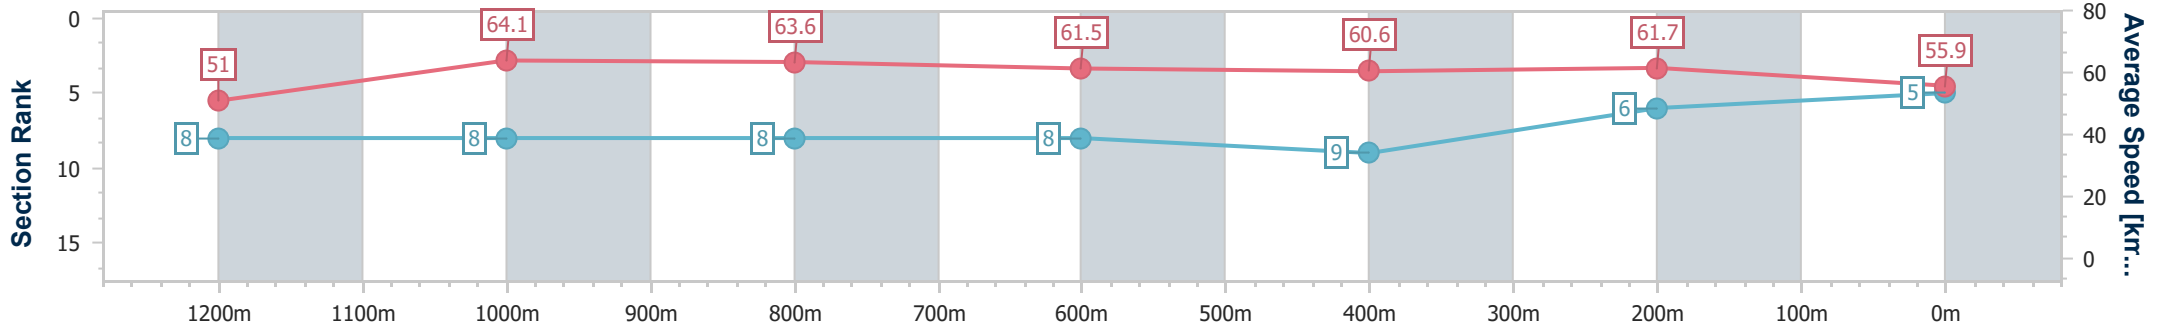

Section	Overall	1200m	1000m	800m	600m	400m	200m
Section Times	1:25.17 [5] (0:14.13)	1:11.04 [8] (0:11.26)	0:59.78 [8] (0:11.43)	0:48.35 [8] (0:11.79)	0:36.56 [8] (0:12.02)	0:24.54 [9] (0:11.66)	0:12.88 [6] (0:12.88)
Average Speed [km/h]	51.0	64.1	63.6	61.5	60.6	61.7	55.9
Top Speed [km/h]	65.6	65.9	64.4	63.4	62.2	63.0	58.9
Avg. Dist. to Rail [m]	1.9	2.4	1.9	1.5	2.4	7.8	9.3
Avg. Stride Freq. [Hz]	2.2	2.2	2.2	2.2	2.2	2.3	2.2
Avg. Stride Length [m]	6.3	7.9	7.9	7.7	7.6	7.5	7.1