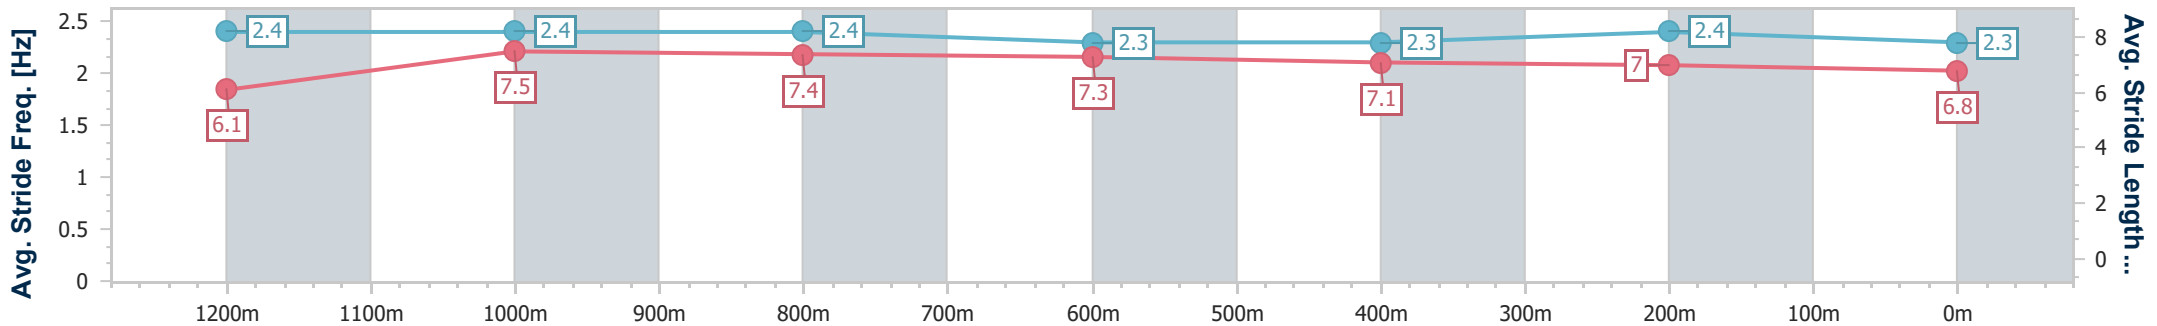

Horse/Jockey Name	Magic Charlee
Final Rank	3
Fastest Section Time (Section)	0:11.27 (1200m)
Top Speed [km/h] (Section)	65.9 (1200m)
Race State	Finished

Eagle Farm QLD Professional
Race 9: Stradbroke Season On Sale Now No Metro Wins
Handicap - 1400m
11 March 2023 - 17:12
Track Rating: Good 4, Weather: Overcast, Rail Position: +6m Entire

BRISBANE
RACING CLUB

Section	Overall	1200m	1000m	800m	600m	400m	200m
Section Times	1:24.85 [3] (0:13.53)	1:11.32 [5] (0:11.27)	1:00.05 [5] (0:11.48)	0:48.57 [5] (0:11.86)	0:36.71 [5] (0:12.09)	0:24.62 [5] (0:11.99)	0:12.63 [5] (0:12.63)
Average Speed [km/h]	53.3	64.0	62.5	60.3	59.5	60.1	57.0
Top Speed [km/h]	65.1	65.9	63.7	62.0	61.2	62.1	59.7
Avg. Dist. to Rail [m]	5.3	1.1	0.5	1.7	0.6	3.1	3.8
Avg. Stride Freq. [Hz]	2.4	2.4	2.4	2.3	2.3	2.4	2.3
Avg. Stride Length [m]	6.1	7.5	7.4	7.3	7.1	7.0	6.8

- [ ] Ranking at each section and finish
- -.-.- No data available at this section
- NA No data available