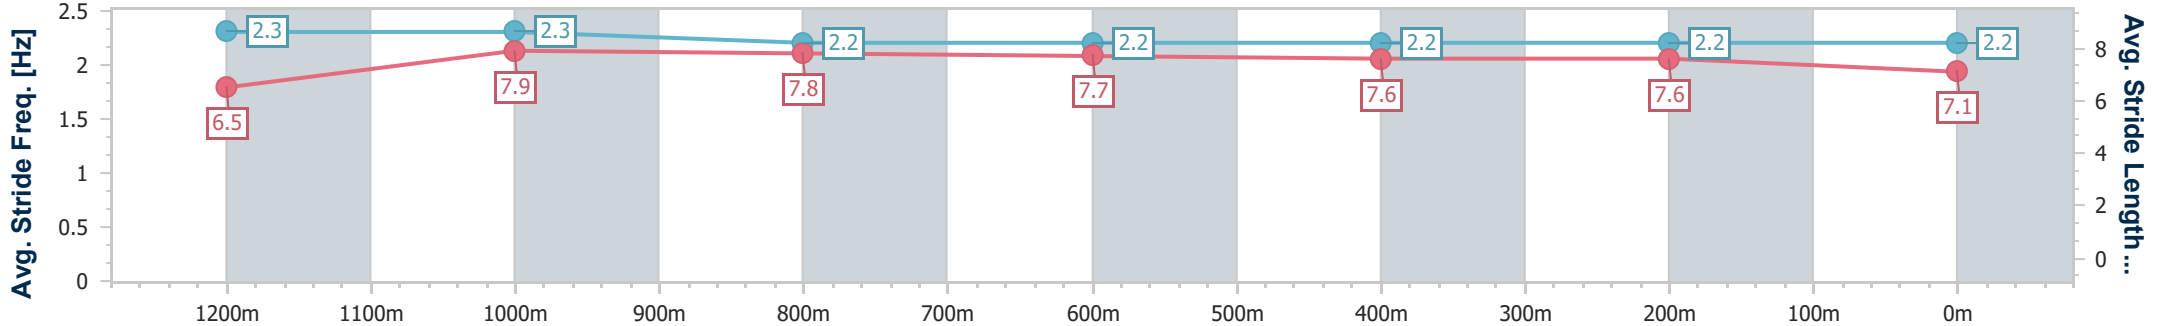

Section	Overall	1200m	1000m	800m	600m	400m	200m
Section Times	1:24.79 [2] (0:13.28)	1:11.51 [3] (0:10.98)	1:00.53 [3] (0:11.61)	0:48.92 [4] (0:12.10)	0:36.82 [4] (0:12.14)	0:24.68 [3] (0:11.81)	0:12.87 [1] (0:12.87)
Average Speed [km/h]	54.3	65.6	62.6	60.3	60.3	61.0	55.9
Top Speed [km/h]	67.9	67.6	64.3	61.8	62.1	62.5	58.6
Avg. Dist. to Rail [m]	4.2	1.3	1.9	2.7	3.7	7.6	8.1
Avg. Stride Freq. [Hz]	2.3	2.3	2.2	2.2	2.2	2.2	2.2
Avg. Stride Length [m]	6.5	7.9	7.8	7.7	7.6	7.6	7.1