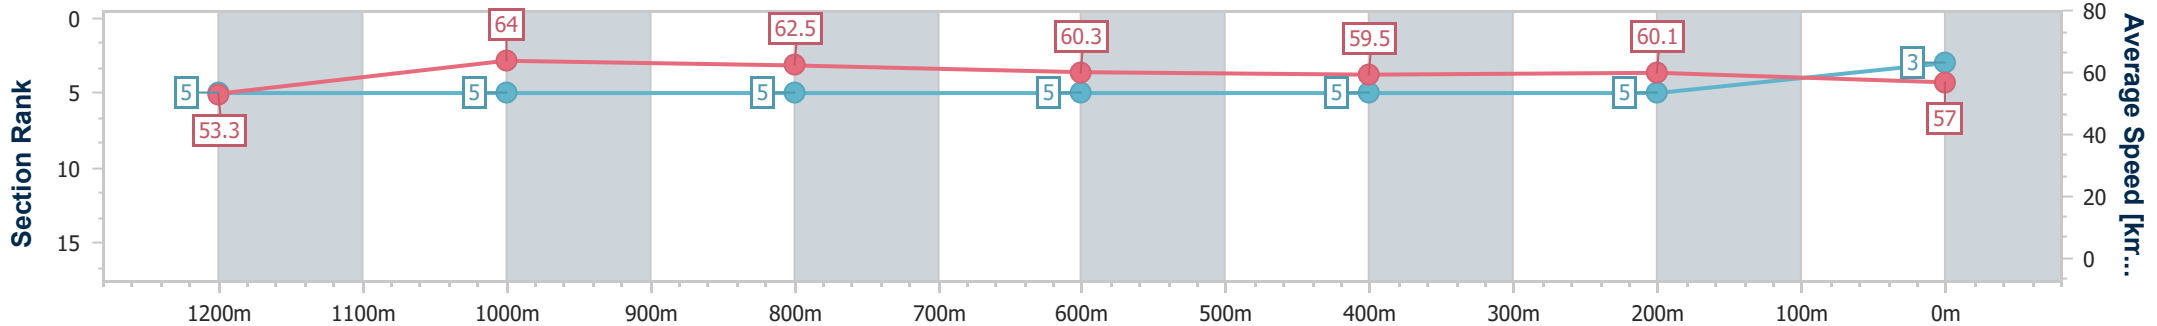

Horse/Jockey Name	Magic Charlee
Final Rank	3
Fastest Section Time (Section)	0:11.27 (1200m)
Top Speed [km/h] (Section)	65.9 (1200m)
Race State	Finished

Eagle Farm QLD Professional
Race 9: Stradbroke Season On Sale Now No Metro Wins
Handicap - 1400m
11 March 2023 - 17:12
Track Rating: Good 4, Weather: Overcast, Rail Position: +6m Entire

BRISBANE
RACING CLUB

Section	Overall	1200m	1000m	800m	600m	400m	200m
Section Times	1:24.85 [3] (0:13.53)	1:11.32 [5] (0:11.27)	1:00.05 [5] (0:11.48)	0:48.57 [5] (0:11.86)	0:36.71 [5] (0:12.09)	0:24.62 [5] (0:11.99)	0:12.63 [5] (0:12.63)
Average Speed [km/h]	53.3	64.0	62.5	60.3	59.5	60.1	57.0
Top Speed [km/h]	65.1	65.9	63.7	62.0	61.2	62.1	59.7
Avg. Dist. to Rail [m]	5.3	1.1	0.5	1.7	0.6	3.1	3.8
Avg. Stride Freq. [Hz]	2.4	2.4	2.4	2.3	2.3	2.4	2.3
Avg. Stride Length [m]	6.1	7.5	7.4	7.3	7.1	7.0	6.8

- [ ] Ranking at each section and finish
- -.-.- No data available at this section
- NA No data available