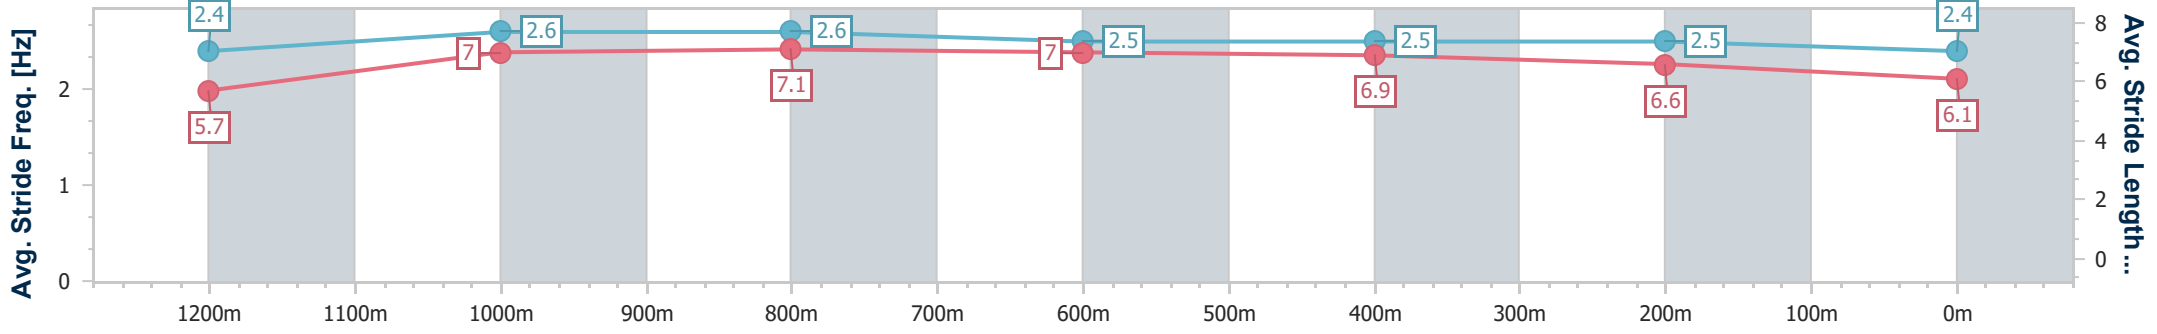

Horse/Jockey Name	Gee Bee Ess
Final Rank	11
Fastest Section Time (Section)	0:11.29 (1000m)
Top Speed [km/h] (Section)	65.8 (1000m)
Race State	Finished

Eagle Farm QLD Professional
Race 9: Stradbroke Season On Sale Now No Metro Wins
Handicap - 1400m
11 March 2023 - 17:12
Track Rating: Good 4, Weather: Overcast, Rail Position: +6m Entire

BRISBANE
RACING CLUB

Section	Overall	1200m	1000m	800m	600m	400m	200m
Section Times	1:26.88 [11] (0:14.69)	1:12.19 [12] (0:11.36)	1:00.83 [12] (0:11.29)	0:49.54 [12] (0:11.80)	0:37.74 [12] (0:11.82)	0:25.92 [12] (0:12.20)	0:13.72 [12] (0:13.72)
Average Speed [km/h]	49.2	63.5	64.5	62.0	61.6	59.1	52.5
Top Speed [km/h]	62.0	65.3	65.8	64.2	62.5	61.1	56.1
Avg. Dist. to Rail [m]	5.4	2.5	2.3	3.4	2.3	7.0	7.0
Avg. Stride Freq. [Hz]	2.4	2.6	2.6	2.5	2.5	2.5	2.4
Avg. Stride Length [m]	5.7	7.0	7.1	7.0	6.9	6.6	6.1

- [ ] Ranking at each section and finish
- -.-.- No data available at this section
- NA No data available