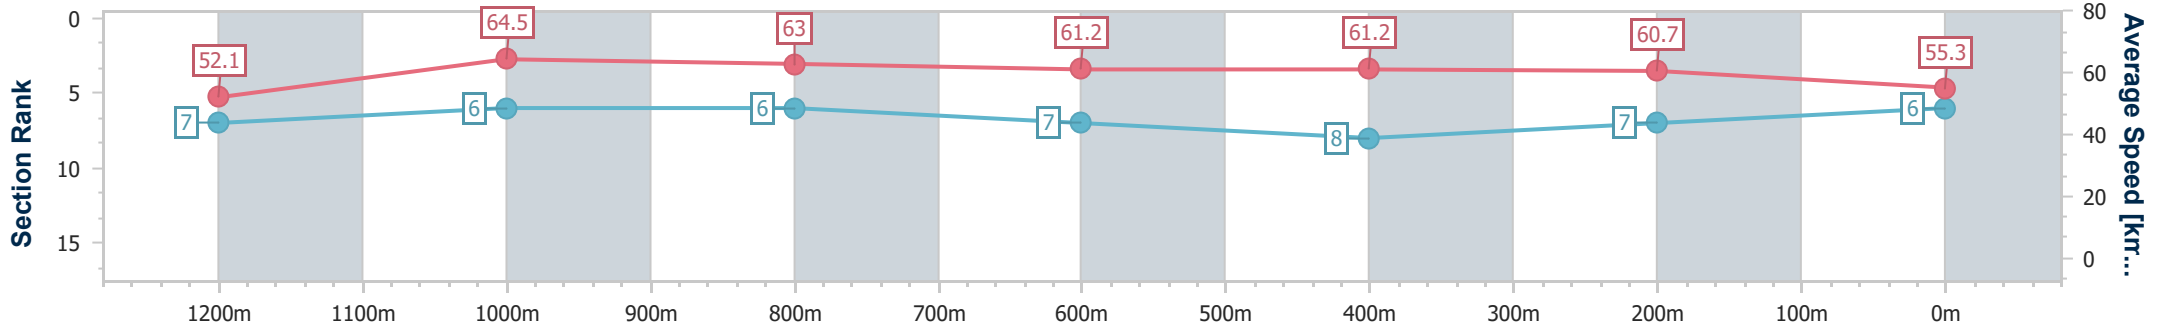

Section	Overall	1200m	1000m	800m	600m	400m	200m
Section Times	1:25.18 [6] (0:13.86)	1:11.32 [7] (0:11.14)	1:00.18 [6] (0:11.44)	0:48.74 [6] (0:11.89)	0:36.85 [7] (0:11.95)	0:24.90 [8] (0:11.86)	0:13.04 [7] (0:13.04)
Average Speed [km/h]	52.1	64.5	63.0	61.2	61.2	60.7	55.3
Top Speed [km/h]	64.9	65.8	64.2	62.4	62.7	62.7	57.8
Avg. Dist. to Rail [m]	1.3	0.6	0.5	1.9	3.7	5.8	7.9
Avg. Stride Freq. [Hz]	2.3	2.3	2.3	2.2	2.2	2.3	2.2
Avg. Stride Length [m]	6.1	7.7	7.7	7.6	7.5	7.3	7.1