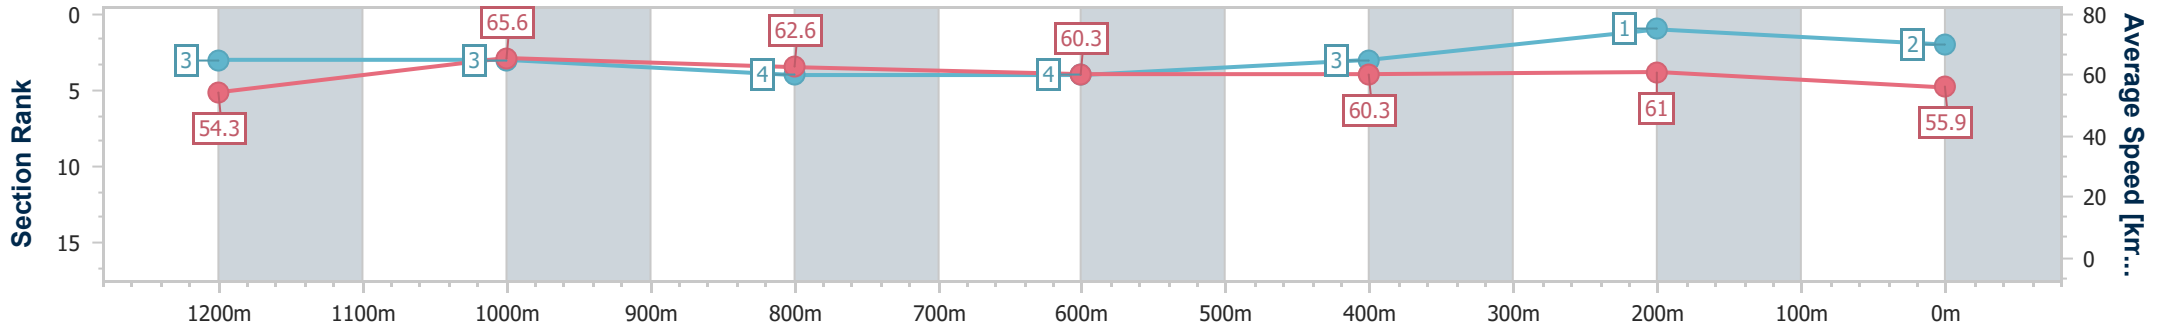

Section	Overall	1200m	1000m	800m	600m	400m	200m
Section Times	1:24.79 [2] (0:13.28)	1:11.51 [3] (0:10.98)	1:00.53 [3] (0:11.61)	0:48.92 [4] (0:12.10)	0:36.82 [4] (0:12.14)	0:24.68 [3] (0:11.81)	0:12.87 [1] (0:12.87)
Average Speed [km/h]	54.3	65.6	62.6	60.3	60.3	61.0	55.9
Top Speed [km/h]	67.9	67.6	64.3	61.8	62.1	62.5	58.6
Avg. Dist. to Rail [m]	4.2	1.3	1.9	2.7	3.7	7.6	8.1
Avg. Stride Freq. [Hz]	2.3	2.3	2.2	2.2	2.2	2.2	2.2
Avg. Stride Length [m]	6.5	7.9	7.8	7.7	7.6	7.6	7.1