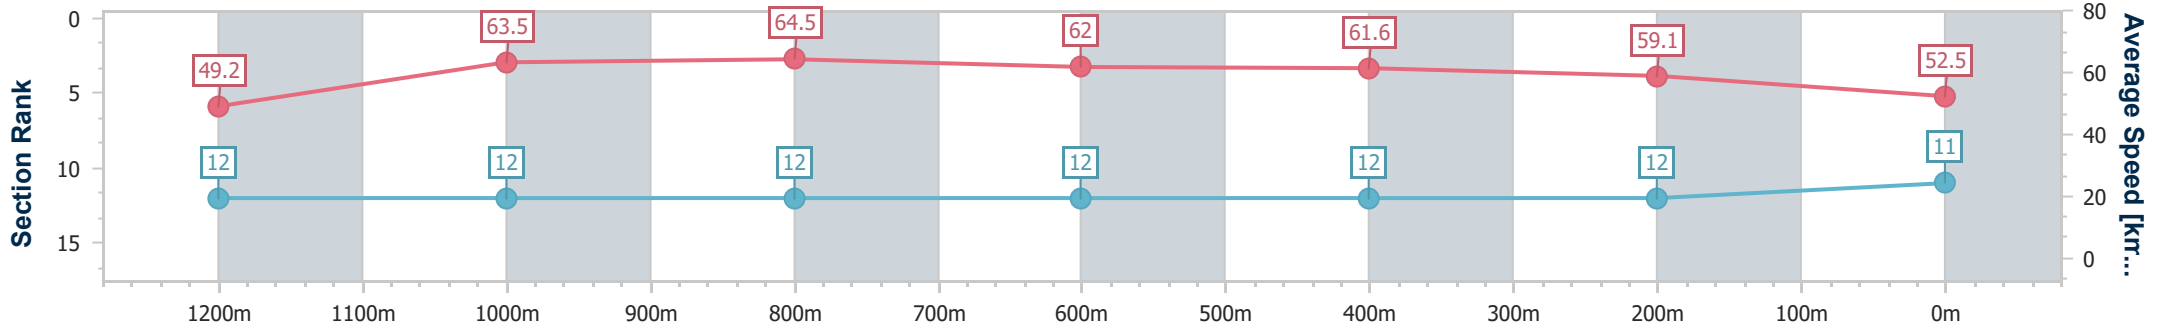

Horse/Jockey Name	Gee Bee Ess
Final Rank	11
Fastest Section Time (Section)	0:11.29 (1000m)
Top Speed [km/h] (Section)	65.8 (1000m)
Race State	Finished

Eagle Farm QLD Professional
Race 9: Stradbroke Season On Sale Now No Metro Wins
Handicap - 1400m
11 March 2023 - 17:12
Track Rating: Good 4, Weather: Overcast, Rail Position: +6m Entire

BRISBANE
RACING CLUB

Section	Overall	1200m	1000m	800m	600m	400m	200m
Section Times	1:26.88 [11] (0:14.69)	1:12.19 [12] (0:11.36)	1:00.83 [12] (0:11.29)	0:49.54 [12] (0:11.80)	0:37.74 [12] (0:11.82)	0:25.92 [12] (0:12.20)	0:13.72 [12] (0:13.72)
Average Speed [km/h]	49.2	63.5	64.5	62.0	61.6	59.1	52.5
Top Speed [km/h]	62.0	65.3	65.8	64.2	62.5	61.1	56.1
Avg. Dist. to Rail [m]	5.4	2.5	2.3	3.4	2.3	7.0	7.0
Avg. Stride Freq. [Hz]	2.4	2.6	2.6	2.5	2.5	2.5	2.4
Avg. Stride Length [m]	5.7	7.0	7.1	7.0	6.9	6.6	6.1

- [ ] Ranking at each section and finish
- -.-.- No data available at this section
- NA No data available