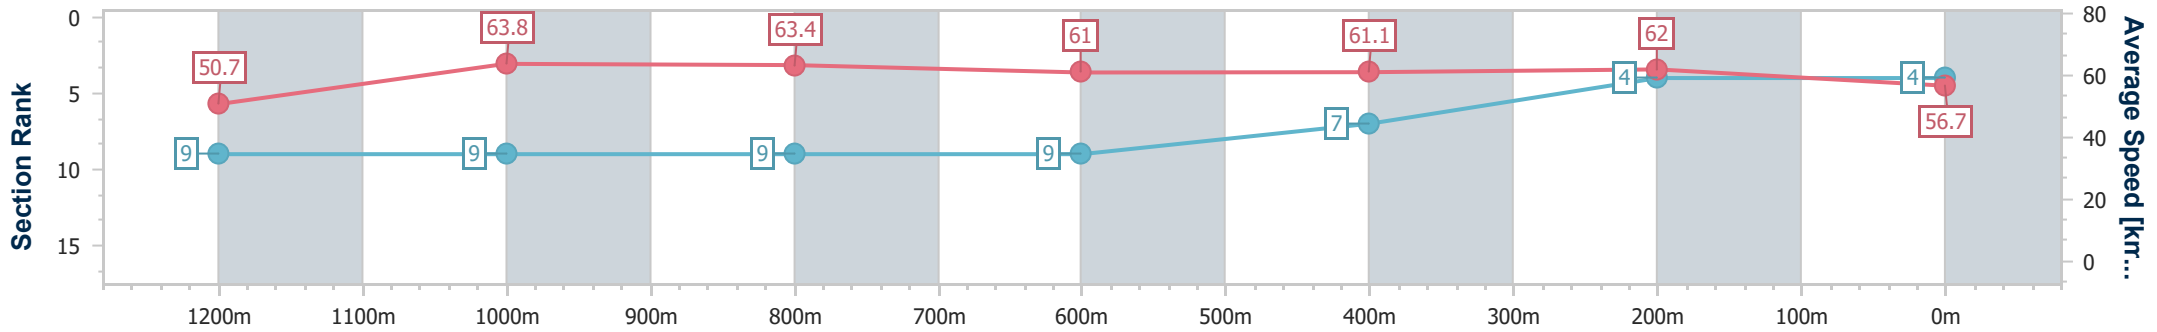

Horse/Jockey Name	Petunia
Final Rank	4
Fastest Section Time (Section)	0:11.30 (1200m)
Top Speed [km/h] (Section)	67.3 (1200m)
Race State	Finished

Eagle Farm QLD Professional
Race 9: Stradbroke Season On Sale Now No Metro Wins
Handicap - 1400m
11 March 2023 - 17:12
Track Rating: Good 4, Weather: Overcast, Rail Position: +6m Entire

BRISBANE
RACING CLUB

Section	Overall	1200m	1000m	800m	600m	400m	200m
Section Times	1:24.95 [4] (0:14.23)	1:10.72 [9] (0:11.30)	0:59.42 [9] (0:11.48)	0:47.94 [9] (0:11.80)	0:36.14 [9] (0:11.81)	0:24.33 [7] (0:11.64)	0:12.69 [4] (0:12.69)
Average Speed [km/h]	50.7	63.8	63.4	61.0	61.1	62.0	56.7
Top Speed [km/h]	64.0	67.3	64.2	63.3	62.3	63.3	60.8
Avg. Dist. to Rail [m]	0.6	2.0	1.7	0.4	0.8	2.2	4.9
Avg. Stride Freq. [Hz]	2.3	2.4	2.4	2.4	2.4	2.4	2.3
Avg. Stride Length [m]	6.0	7.4	7.4	7.2	7.2	7.1	6.7

- [ ] Ranking at each section and finish
- -.-.- No data available at this section
- NA No data available