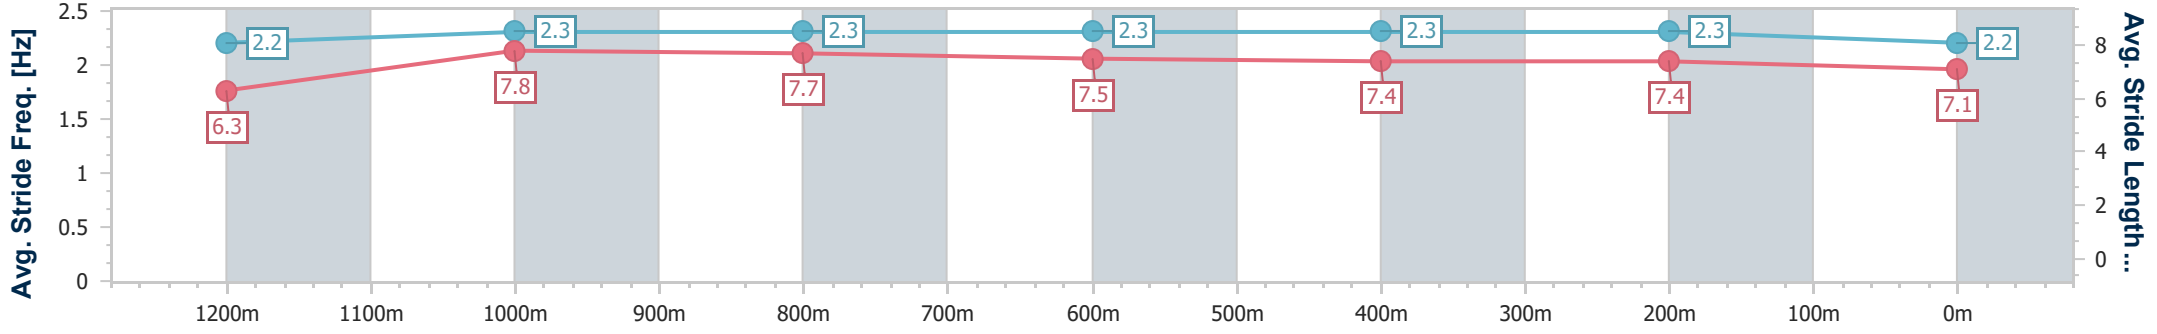

Horse/Jockey Name	Orleans Rock
Final Rank	8
Fastest Section Time (Section)	0:11.30 (1200m)
Top Speed [km/h] (Section)	65.1 (1200m)
Race State	Finished

Eagle Farm QLD Professional
Race 9: Stradbroke Season On Sale Now No Metro Wins
Handicap - 1400m
11 March 2023 - 17:12
Track Rating: Good 4, Weather: Overcast, Rail Position: +6m Entire

BRISBANE
RACING CLUB

Section	Overall	1200m	1000m	800m	600m	400m	200m
Section Times	1:25.30 [8] (0:14.53)	1:10.77 [11] (0:11.30)	0:59.47 [11] (0:11.41)	0:48.06 [11] (0:11.72)	0:36.34 [11] (0:11.73)	0:24.61 [10] (0:11.78)	0:12.83 [8] (0:12.83)
Average Speed [km/h]	49.6	63.8	63.0	61.3	61.1	61.2	56.1
Top Speed [km/h]	62.5	65.1	63.9	62.8	62.4	62.1	59.3
Avg. Dist. to Rail [m]	2.2	1.4	0.4	0.8	1.0	3.4	4.4
Avg. Stride Freq. [Hz]	2.2	2.3	2.3	2.3	2.3	2.3	2.2
Avg. Stride Length [m]	6.3	7.8	7.7	7.5	7.4	7.4	7.1

- [ ] Ranking at each section and finish
- -.-.- No data available at this section
- NA No data available