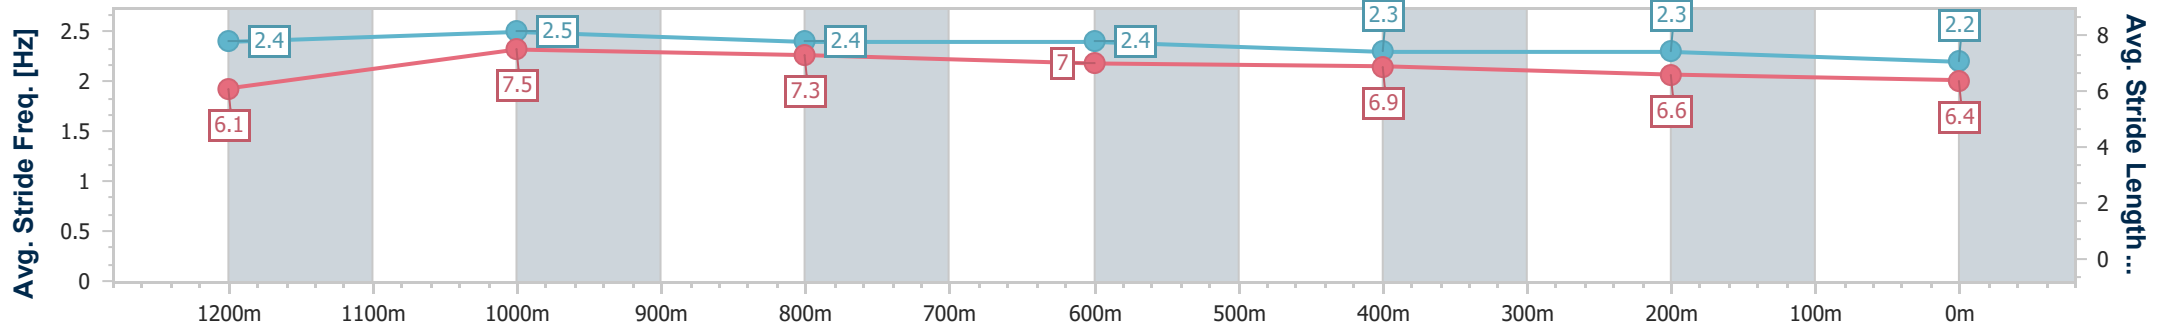

- [ ] Ranking at each section and finish
- .-.- No data available at this section
- NA No data available

Horse/Jockey Name	So You Dream
Final Rank	12
Fastest Section Time (Section)	0:10.87 (1200m)
Top Speed [km/h] (Section)	68.3 (Overall)
Race State	Finished

Section	Overall	1200m	1000m	800m	600m	400m	200m
Section Times	1:27.14 [12] (0:13.23)	1:13.91 [2] (0:10.87)	1:03.04 [2] (0:11.51)	0:51.53 [1] (0:12.15)	0:39.38 [2] (0:12.56)	0:26.82 [4] (0:12.73)	0:14.09 [11] (0:14.09)
Average Speed [km/h]	54.5	66.3	62.0	60.1	58.4	56.6	51.0
Top Speed [km/h]	68.3	67.9	64.2	62.7	60.5	58.4	53.4
Avg. Dist. to Rail [m]	6.3	1.1	1.7	2.9	3.6	2.7	2.2
Avg. Stride Freq. [Hz]	2.4	2.5	2.4	2.4	2.3	2.3	2.2
Avg. Stride Length [m]	6.1	7.5	7.3	7.0	6.9	6.6	6.4