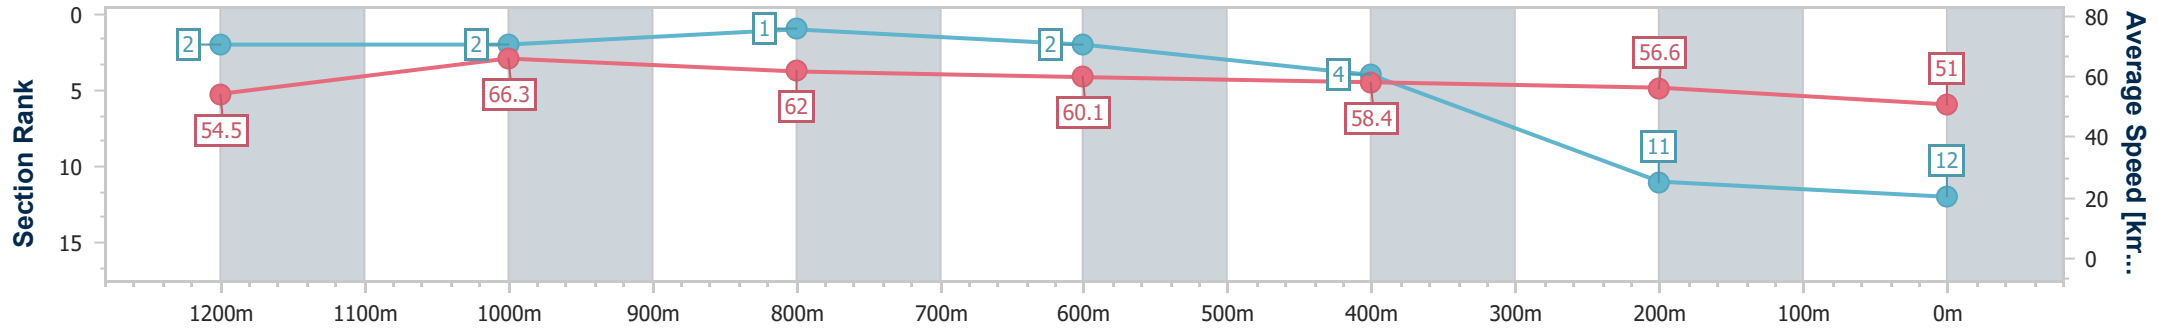

- [ ] Ranking at each section and finish
- .-.- No data available at this section
- NA No data available

Horse/Jockey Name	So You Dream
Final Rank	12
Fastest Section Time (Section)	0:10.87 (1200m)
Top Speed [km/h] (Section)	68.3 (Overall)
Race State	Finished

Section	Overall	1200m	1000m	800m	600m	400m	200m
Section Times	1:27.14 [12] (0:13.23)	1:13.91 [2] (0:10.87)	1:03.04 [2] (0:11.51)	0:51.53 [1] (0:12.15)	0:39.38 [2] (0:12.56)	0:26.82 [4] (0:12.73)	0:14.09 [11] (0:14.09)
Average Speed [km/h]	54.5	66.3	62.0	60.1	58.4	56.6	51.0
Top Speed [km/h]	68.3	67.9	64.2	62.7	60.5	58.4	53.4
Avg. Dist. to Rail [m]	6.3	1.1	1.7	2.9	3.6	2.7	2.2
Avg. Stride Freq. [Hz]	2.4	2.5	2.4	2.4	2.3	2.3	2.2
Avg. Stride Length [m]	6.1	7.5	7.3	7.0	6.9	6.6	6.4