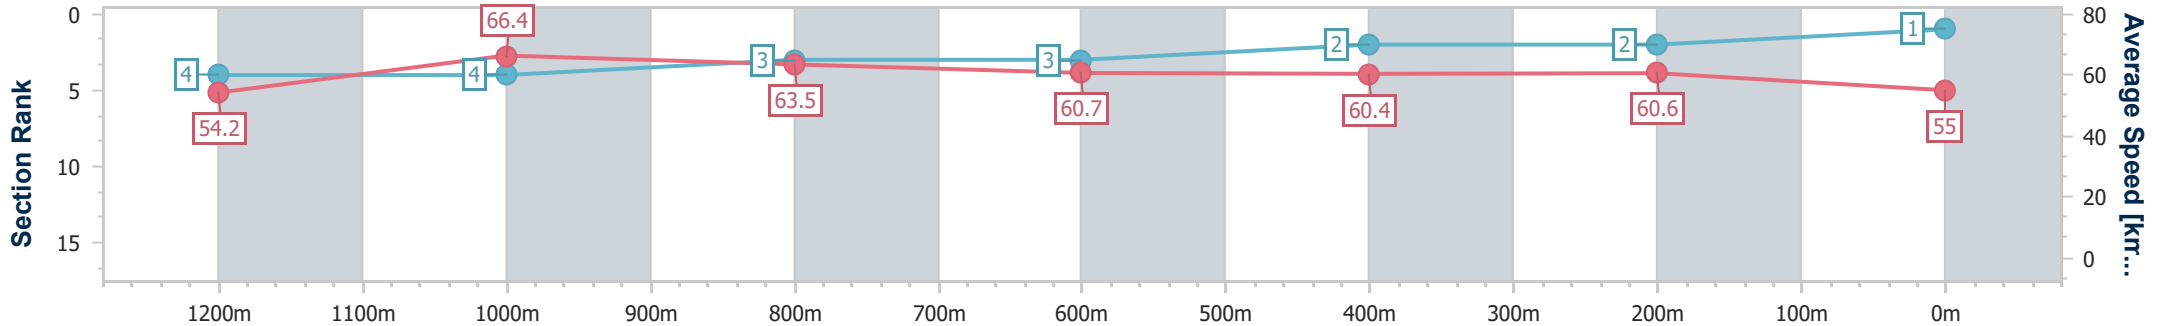

Horse/Jockey Name	Briars Kingdom
Final Rank	1
Fastest Section Time (Section)	0:10.87 (1200m)
Top Speed [km/h] (Section)	67.4 (1200m)
Race State	Finished

Eagle Farm QLD Professional  
 Race 9: Stradbroke Season On Sale Now No Metro Wins  
 Handicap - 1400m  
 11 March 2023 - 17:12  
 Track Rating: Good 4, Weather: Overcast, Rail Position: +6m Entire

BRISBANE  
 RACING CLUB

Section	Overall	1200m	1000m	800m	600m	400m	200m
Section Times	1:24.73 [1] (0:13.33)	1:11.40 [4] (0:10.87)	1:00.53 [4] (0:11.39)	0:49.14 [3] (0:12.04)	0:37.10 [3] (0:12.13)	0:24.97 [2] (0:11.89)	0:13.08 [2] (0:13.08)
Average Speed [km/h]	54.2	66.4	63.5	60.7	60.4	60.6	55.0
Top Speed [km/h]	66.0	67.4	64.7	62.3	61.6	62.5	57.7
Avg. Dist. to Rail [m]	4.9	2.5	0.9	3.0	3.6	7.4	10.6
Avg. Stride Freq. [Hz]	2.4	2.4	2.3	2.2	2.2	2.3	2.2
Avg. Stride Length [m]	6.2	7.5	7.6	7.4	7.4	7.2	7.0