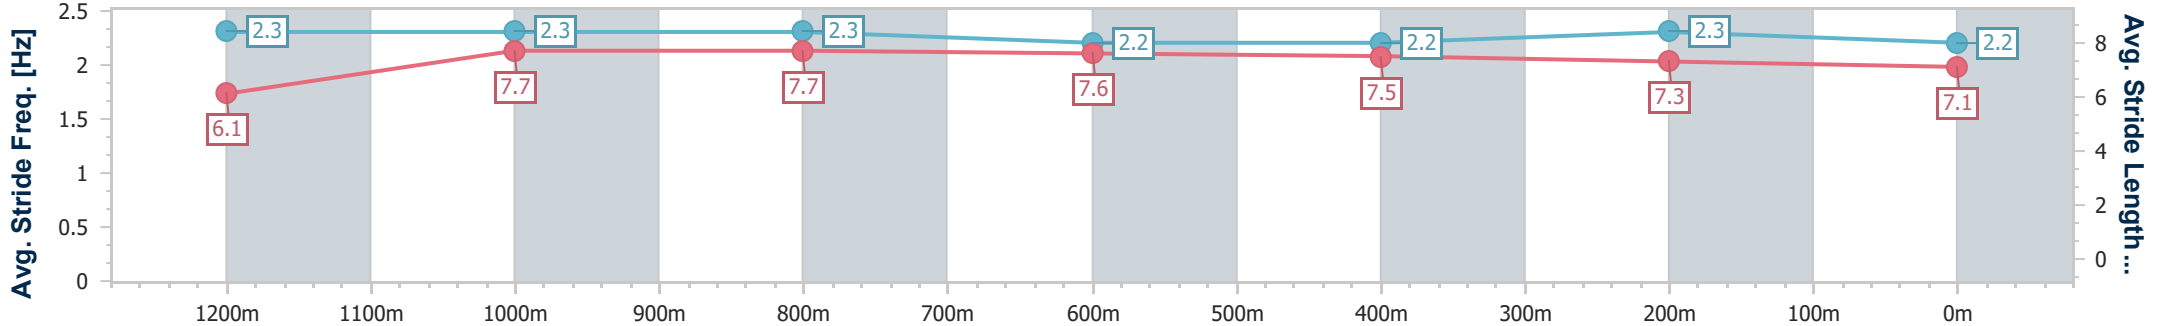

Section	Overall	1200m	1000m	800m	600m	400m	200m
Section Times	1:25.18 [6] (0:13.86)	1:11.32 [7] (0:11.14)	1:00.18 [6] (0:11.44)	0:48.74 [6] (0:11.89)	0:36.85 [7] (0:11.95)	0:24.90 [8] (0:11.86)	0:13.04 [7] (0:13.04)
Average Speed [km/h]	52.1	64.5	63.0	61.2	61.2	60.7	55.3
Top Speed [km/h]	64.9	65.8	64.2	62.4	62.7	62.7	57.8
Avg. Dist. to Rail [m]	1.3	0.6	0.5	1.9	3.7	5.8	7.9
Avg. Stride Freq. [Hz]	2.3	2.3	2.3	2.2	2.2	2.3	2.2
Avg. Stride Length [m]	6.1	7.7	7.7	7.6	7.5	7.3	7.1