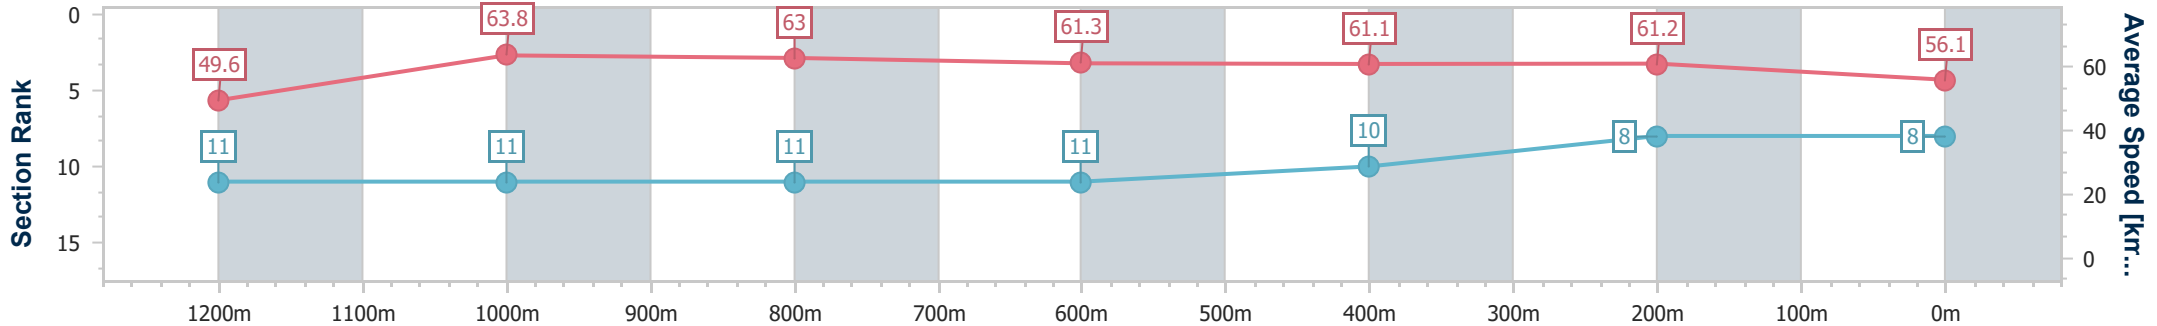

Horse/Jockey Name	Orleans Rock
Final Rank	8
Fastest Section Time (Section)	0:11.30 (1200m)
Top Speed [km/h] (Section)	65.1 (1200m)
Race State	Finished

Eagle Farm QLD Professional
Race 9: Stradbroke Season On Sale Now No Metro Wins
Handicap - 1400m
11 March 2023 - 17:12
Track Rating: Good 4, Weather: Overcast, Rail Position: +6m Entire

BRISBANE
RACING CLUB

Section	Overall	1200m	1000m	800m	600m	400m	200m
Section Times	1:25.30 [8] (0:14.53)	1:10.77 [11] (0:11.30)	0:59.47 [11] (0:11.41)	0:48.06 [11] (0:11.72)	0:36.34 [11] (0:11.73)	0:24.61 [10] (0:11.78)	0:12.83 [8] (0:12.83)
Average Speed [km/h]	49.6	63.8	63.0	61.3	61.1	61.2	56.1
Top Speed [km/h]	62.5	65.1	63.9	62.8	62.4	62.1	59.3
Avg. Dist. to Rail [m]	2.2	1.4	0.4	0.8	1.0	3.4	4.4
Avg. Stride Freq. [Hz]	2.2	2.3	2.3	2.3	2.3	2.3	2.2
Avg. Stride Length [m]	6.3	7.8	7.7	7.5	7.4	7.4	7.1

- [ ] Ranking at each section and finish
- -.-.- No data available at this section
- NA No data available