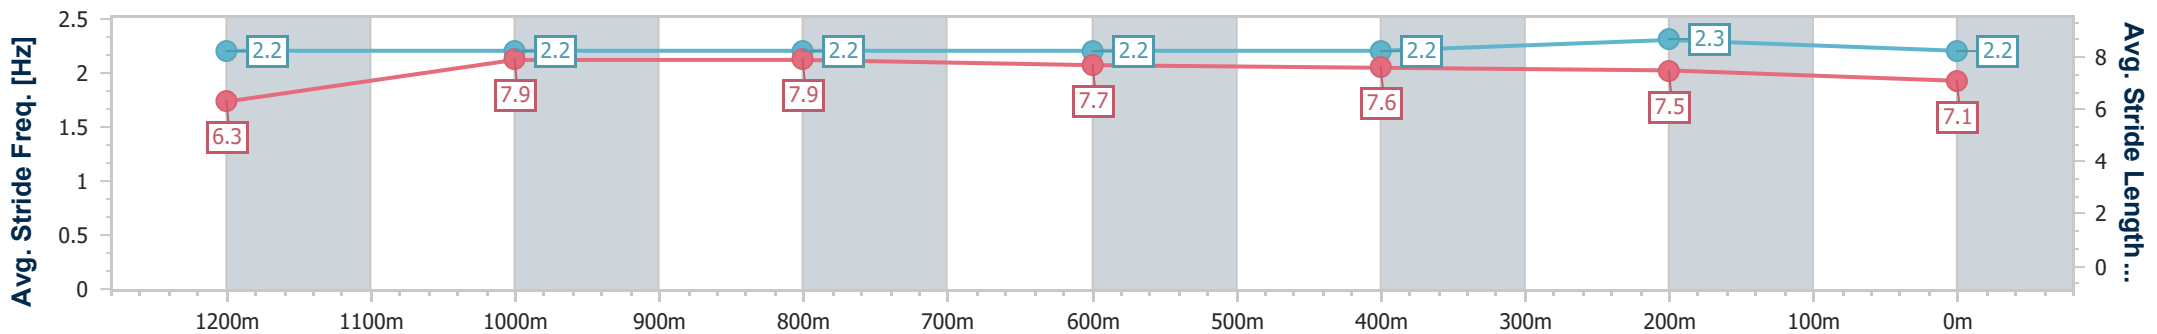

Section	Overall	1200m	1000m	800m	600m	400m	200m
Section Times	1:25.17 [5] (0:14.13)	1:11.04 [8] (0:11.26)	0:59.78 [8] (0:11.43)	0:48.35 [8] (0:11.79)	0:36.56 [8] (0:12.02)	0:24.54 [9] (0:11.66)	0:12.88 [6] (0:12.88)
Average Speed [km/h]	51.0	64.1	63.6	61.5	60.6	61.7	55.9
Top Speed [km/h]	65.6	65.9	64.4	63.4	62.2	63.0	58.9
Avg. Dist. to Rail [m]	1.9	2.4	1.9	1.5	2.4	7.8	9.3
Avg. Stride Freq. [Hz]	2.2	2.2	2.2	2.2	2.2	2.3	2.2
Avg. Stride Length [m]	6.3	7.9	7.9	7.7	7.6	7.5	7.1