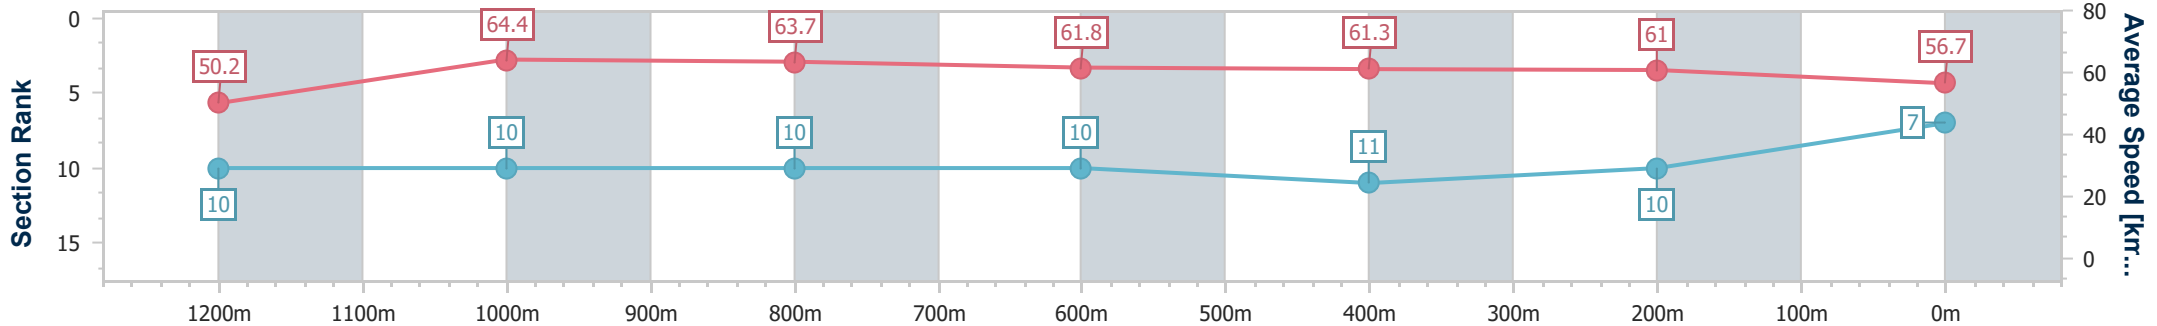

Horse/Jockey Name	Semaphore Girl
Final Rank	7
Fastest Section Time (Section)	0:11.20 (1200m)
Top Speed [km/h] (Section)	65.5 (1200m)
Race State	Finished

Eagle Farm QLD Professional
Race 9: Stradbroke Season On Sale Now No Metro Wins
Handicap - 1400m
11 March 2023 - 17:12
Track Rating: Good 4, Weather: Overcast, Rail Position: +6m Entire

BRISBANE
RACING CLUB

Section	Overall	1200m	1000m	800m	600m	400m	200m
Section Times	1:25.19 [7] (0:14.38)	1:10.81 [10] (0:11.20)	0:59.61 [10] (0:11.41)	0:48.20 [10] (0:11.76)	0:36.44 [10] (0:11.92)	0:24.52 [11] (0:11.82)	0:12.70 [10] (0:12.70)
Average Speed [km/h]	50.2	64.4	63.7	61.8	61.3	61.0	56.7
Top Speed [km/h]	63.7	65.5	64.7	63.3	62.7	62.6	59.7
Avg. Dist. to Rail [m]	4.3	2.5	2.1	1.9	3.3	9.0	11.8
Avg. Stride Freq. [Hz]	2.1	2.2	2.2	2.2	2.2	2.2	2.2
Avg. Stride Length [m]	6.5	8.0	7.9	7.8	7.7	7.5	7.1

- [ ] Ranking at each section and finish
- -.-.- No data available at this section
- NA No data available