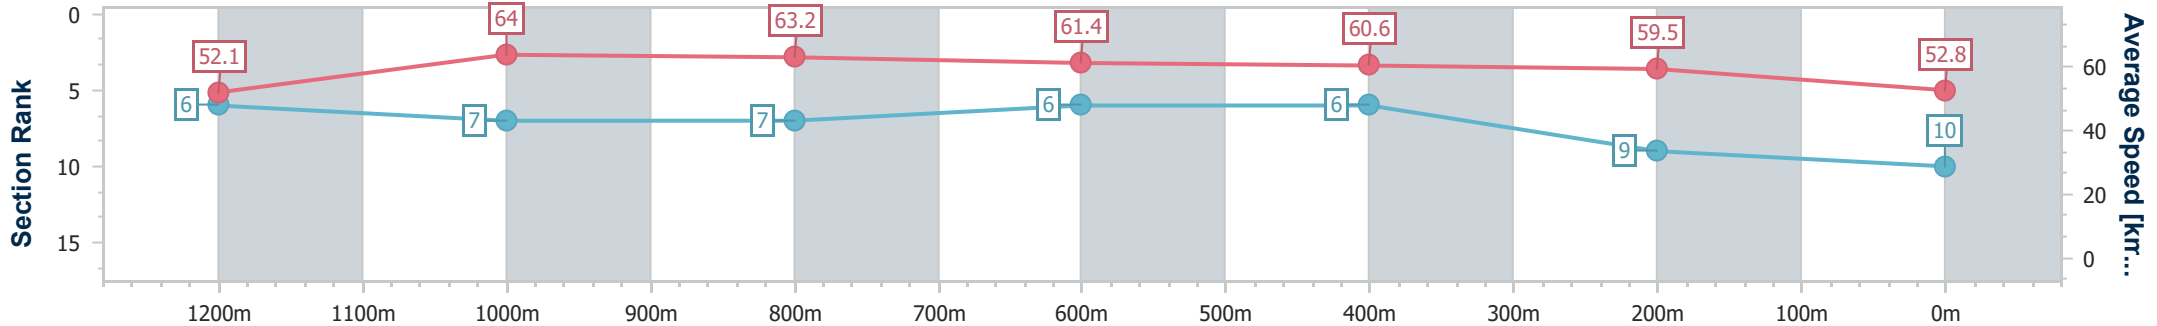

Horse/Jockey Name	Kiss My Millo
Final Rank	10
Fastest Section Time (Section)	0:11.27 (1200m)
Top Speed [km/h] (Section)	65.4 (1200m)
Race State	Finished

Eagle Farm QLD Professional
Race 9: Stradbroke Season On Sale Now No Metro Wins
Handicap - 1400m
11 March 2023 - 17:12
Track Rating: Good 4, Weather: Overcast, Rail Position: +6m Entire

BRISBANE
RACING CLUB

Section	Overall	1200m	1000m	800m	600m	400m	200m
Section Times	1:26.18 [10] (0:13.86)	1:12.32 [6] (0:11.27)	1:01.05 [7] (0:11.46)	0:49.59 [7] (0:11.78)	0:37.81 [6] (0:12.08)	0:25.73 [6] (0:12.11)	0:13.62 [9] (0:13.62)
Average Speed [km/h]	52.1	64.0	63.2	61.4	60.6	59.5	52.8
Top Speed [km/h]	64.1	65.4	64.7	62.2	61.6	61.3	56.6
Avg. Dist. to Rail [m]	3.4	2.3	1.2	1.7	3.2	8.6	8.8
Avg. Stride Freq. [Hz]	2.4	2.4	2.4	2.4	2.4	2.4	2.2
Avg. Stride Length [m]	6.0	7.3	7.3	7.3	7.2	7.0	6.6

- [ ] Ranking at each section and finish
- -.-.- No data available at this section
- NA No data available