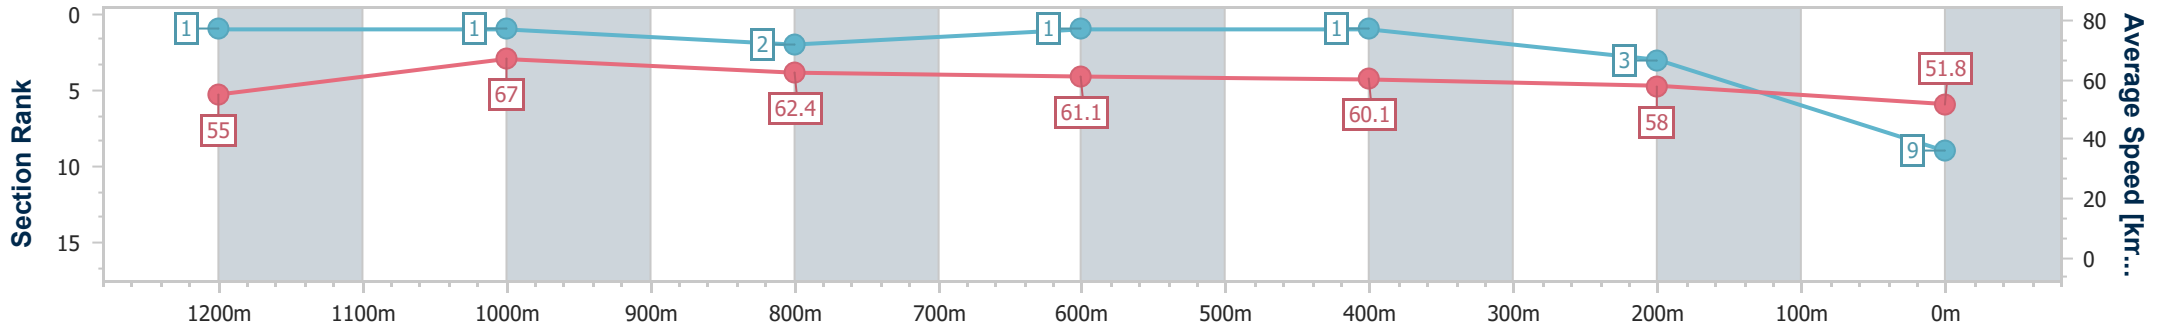

Section	Overall	1200m	1000m	800m	600m	400m	200m
Section Times	1:25.78 [9] (0:13.16)	1:12.62 [1] (0:10.79)	1:01.83 [1] (0:11.62)	0:50.21 [2] (0:11.85)	0:38.36 [1] (0:12.05)	0:26.31 [1] (0:12.41)	0:13.90 [3] (0:13.90)
Average Speed [km/h]	55.0	67.0	62.4	61.1	60.1	58.0	51.8
Top Speed [km/h]	69.4	68.3	63.8	62.3	61.3	60.1	56.0
Avg. Dist. to Rail [m]	8.8	3.0	1.5	1.3	1.4	3.9	3.4
Avg. Stride Freq. [Hz]	2.5	2.5	2.4	2.4	2.4	2.4	2.3
Avg. Stride Length [m]	5.9	7.4	7.2	7.1	6.9	6.7	6.3