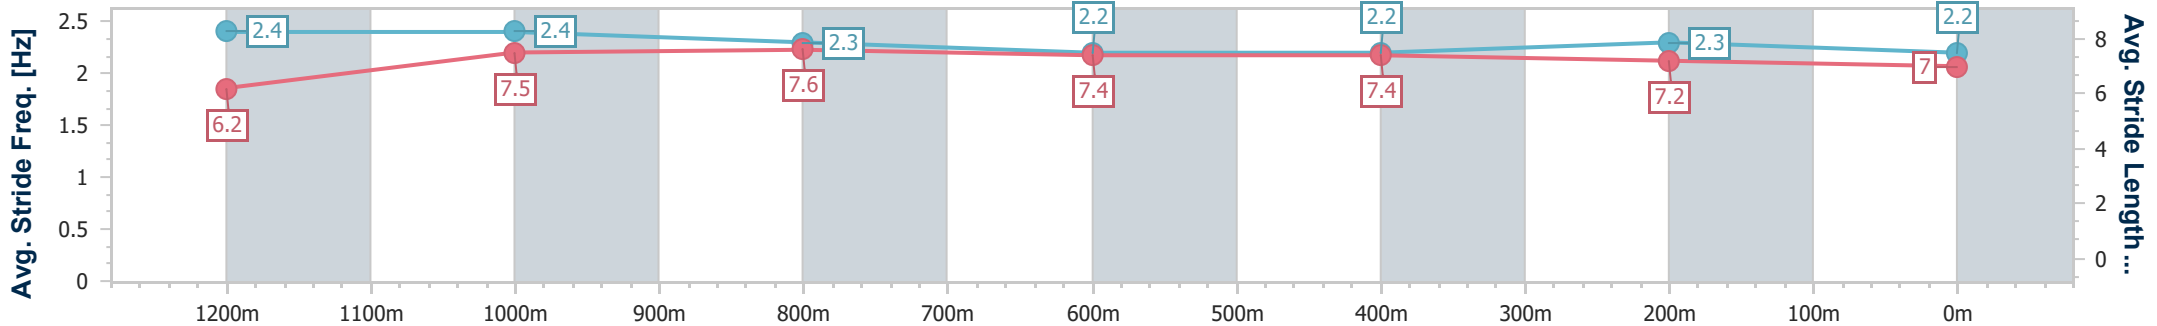

Horse/Jockey Name	Briars Kingdom
Final Rank	1
Fastest Section Time (Section)	0:10.87 (1200m)
Top Speed [km/h] (Section)	67.4 (1200m)
Race State	Finished

Eagle Farm QLD Professional  
 Race 9: Stradbroke Season On Sale Now No Metro Wins  
 Handicap - 1400m  
 11 March 2023 - 17:12  
 Track Rating: Good 4, Weather: Overcast, Rail Position: +6m Entire

BRISBANE  
 RACING CLUB

Section	Overall	1200m	1000m	800m	600m	400m	200m
Section Times	1:24.73 [1] (0:13.33)	1:11.40 [4] (0:10.87)	1:00.53 [4] (0:11.39)	0:49.14 [3] (0:12.04)	0:37.10 [3] (0:12.13)	0:24.97 [2] (0:11.89)	0:13.08 [2] (0:13.08)
Average Speed [km/h]	54.2	66.4	63.5	60.7	60.4	60.6	55.0
Top Speed [km/h]	66.0	67.4	64.7	62.3	61.6	62.5	57.7
Avg. Dist. to Rail [m]	4.9	2.5	0.9	3.0	3.6	7.4	10.6
Avg. Stride Freq. [Hz]	2.4	2.4	2.3	2.2	2.2	2.3	2.2
Avg. Stride Length [m]	6.2	7.5	7.6	7.4	7.4	7.2	7.0