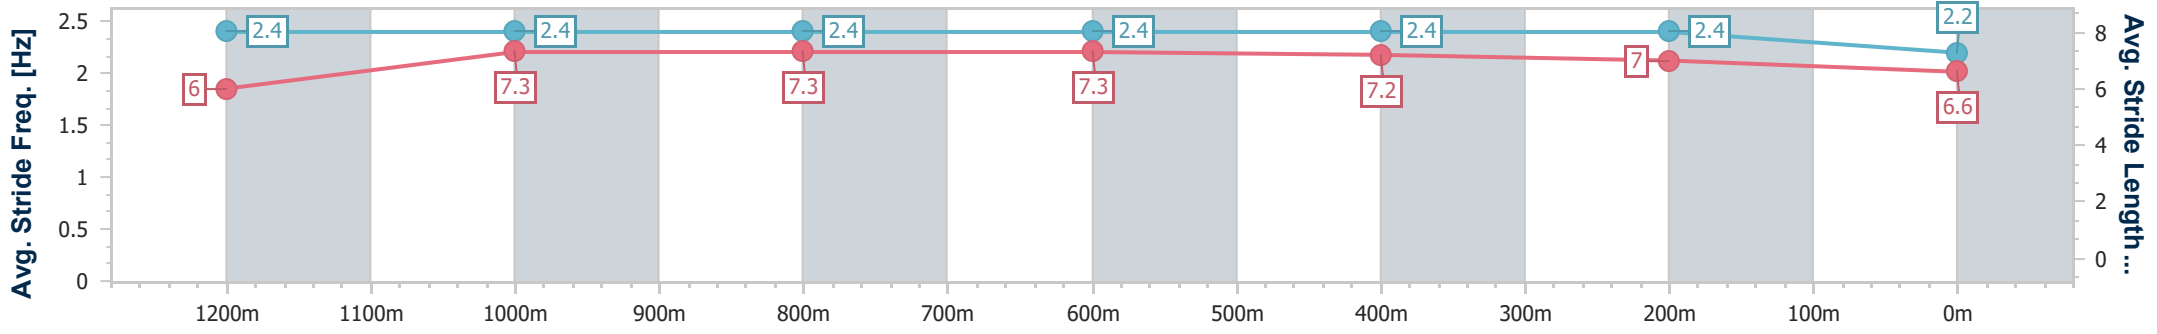

Horse/Jockey Name	Kiss My Millo
Final Rank	10
Fastest Section Time (Section)	0:11.27 (1200m)
Top Speed [km/h] (Section)	65.4 (1200m)
Race State	Finished

Eagle Farm QLD Professional
Race 9: Stradbroke Season On Sale Now No Metro Wins
Handicap - 1400m
11 March 2023 - 17:12
Track Rating: Good 4, Weather: Overcast, Rail Position: +6m Entire

BRISBANE
RACING CLUB

Section	Overall	1200m	1000m	800m	600m	400m	200m
Section Times	1:26.18 [10] (0:13.86)	1:12.32 [6] (0:11.27)	1:01.05 [7] (0:11.46)	0:49.59 [7] (0:11.78)	0:37.81 [6] (0:12.08)	0:25.73 [6] (0:12.11)	0:13.62 [9] (0:13.62)
Average Speed [km/h]	52.1	64.0	63.2	61.4	60.6	59.5	52.8
Top Speed [km/h]	64.1	65.4	64.7	62.2	61.6	61.3	56.6
Avg. Dist. to Rail [m]	3.4	2.3	1.2	1.7	3.2	8.6	8.8
Avg. Stride Freq. [Hz]	2.4	2.4	2.4	2.4	2.4	2.4	2.2
Avg. Stride Length [m]	6.0	7.3	7.3	7.3	7.2	7.0	6.6

- [ ] Ranking at each section and finish
- -.-.- No data available at this section
- NA No data available