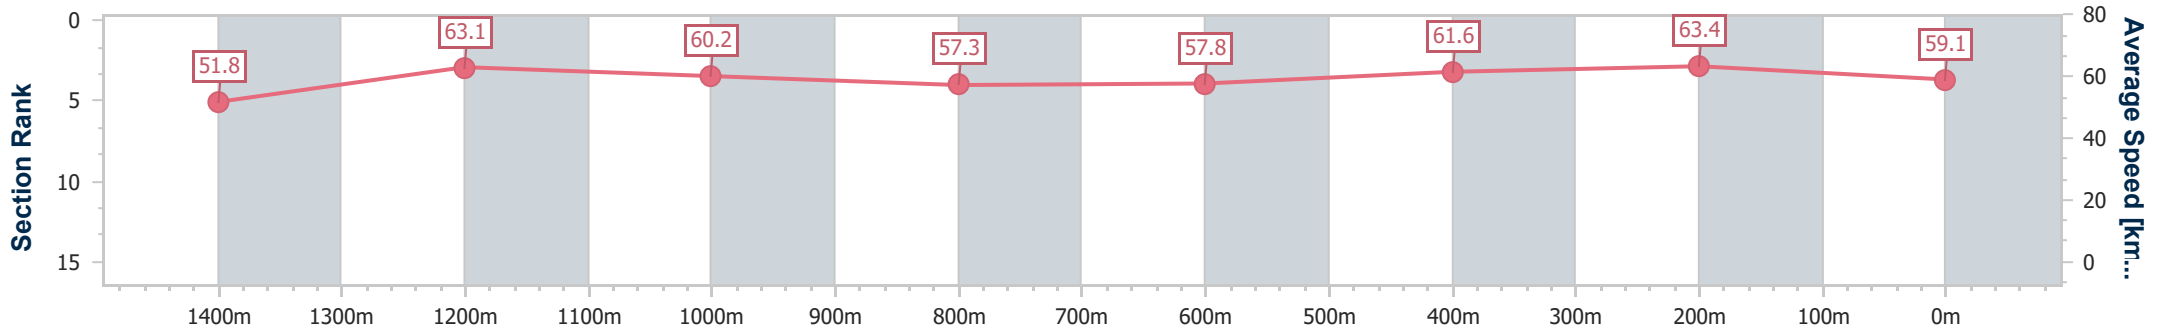

Horse/Jockey Name	Rock War
Final Rank	3
Fastest Section Time (Section)	0:11.34 (400m)
Top Speed [km/h] (Section)	66.2 (Overall)
Race State	Finished

Eagle Farm QLD Professional
Race 3: STRADBROKE SEASON ON SALE NOW QTIS Three-Year-Old Maiden Plate - 1600m
15 March 2023 - 13:39
Track Rating: Good 4, Weather: Fine, Rail Position: + 9.5m Entire Course.

BRISBANE RACING CLUB

Section	Overall	1400m	1200m	1000m	800m	600m	400m	200m						
Section Times	1:37.82 [3] (0:13.94)	1:23.88 [8] (0:11.42)	1:12.46 [8] (0:11.96)	1:00.50 [9] (0:12.58)	0:47.92 [8] (0:12.56)	0:35.36 [8] (0:11.84)	0:23.52 [8] (0:11.34)	0:12.18 [5] (0:12.18)						
Average Speed [km/h]	51.8	63.1	60.2	57.3	57.8	61.6	63.4	59.1						
Top Speed [km/h]	66.2	65.6	61.9	59.3	60.2	64.7	64.9	62.4						
Avg. Dist. to Rail [m]	1.8	0.5	0.7	0.6	1.9	2.9	7.1	7.8						
Avg. Stride Freq. [Hz]	2.2	2.3	2.2	2.2	2.2	2.3	2.4	2.3						
Avg. Stride Length [m]	6.6	7.7	7.5	7.3	7.3	7.4	7.4	7.1						

- [ ] Ranking at each section and finish
- -.-.- No data available at this section
- NA No data available