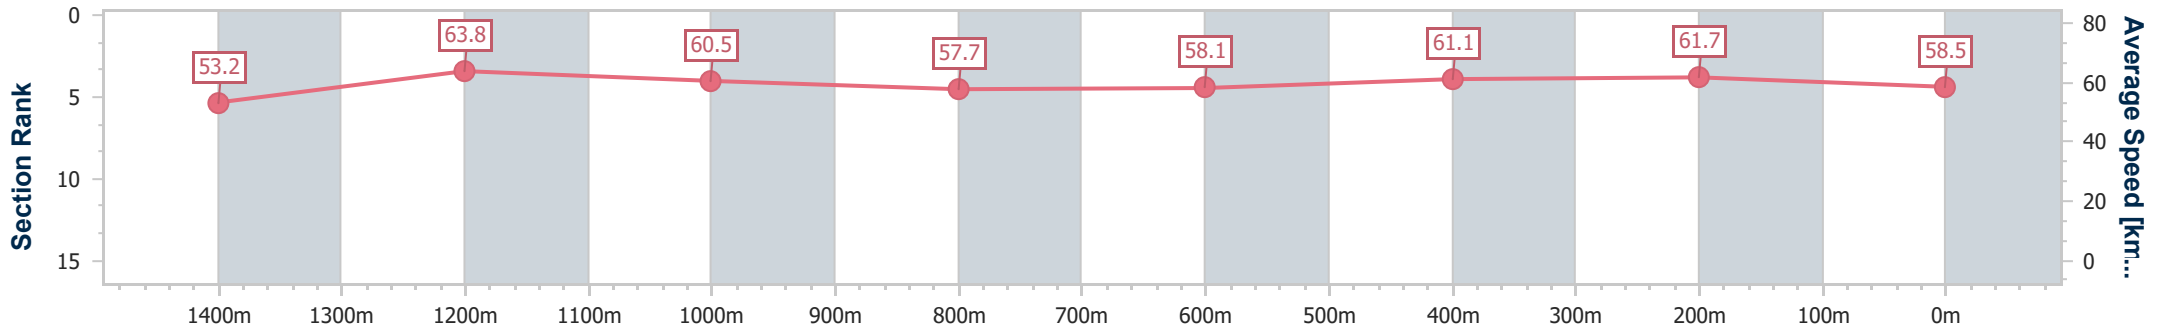

Horse/Jockey Name	Wise Legend
Final Rank	2
Fastest Section Time (Section)	0:11.30 (1400m)
Top Speed [km/h] (Section)	69.5 (Overall)
Race State	Finished

Eagle Farm QLD Professional
Race 3: STRADBROKE SEASON ON SALE NOW QTIS Three-Year-Old Maiden Plate - 1600m
15 March 2023 - 13:39
Track Rating: Good 4, Weather: Fine, Rail Position: + 9.5m Entire Course.

BRISBANE RACING CLUB

Section	Overall	1400m	1200m	1000m	800m	600m	400m	200m
Section Times	1:37.65 [2] (0:13.54)	1:24.11 [3] (0:11.30)	1:12.81 [4] (0:11.92)	1:00.89 [5] (0:12.62)	0:48.27 [4] (0:12.48)	0:35.79 [5] (0:11.81)	0:23.98 [3] (0:11.69)	0:12.29 [3] (0:12.29)
Average Speed [km/h]	53.2	63.8	60.5	57.7	58.1	61.1	61.7	58.5
Top Speed [km/h]	69.5	67.5	62.1	58.0	60.1	62.1	63.1	60.9
Avg. Dist. to Rail [m]	2.7	0.7	1.5	2.1	1.6	0.7	1.2	2.0
Avg. Stride Freq. [Hz]	2.4	2.4	2.3	2.3	2.3	2.4	2.4	2.4
Avg. Stride Length [m]	6.1	7.2	7.2	7.0	7.1	7.1	7.0	6.8

- [ ] Ranking at each section and finish
- -.-.- No data available at this section
- NA No data available