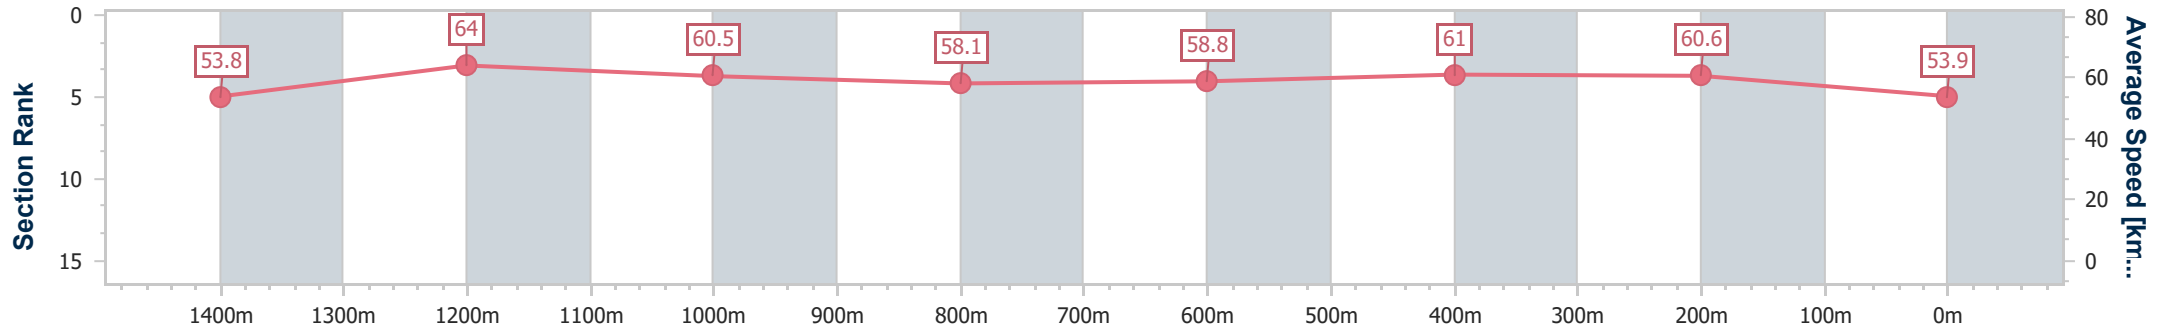

Horse/Jockey Name	Dragon Song
Final Rank	9
Fastest Section Time (Section)	0:11.27 (1400m)
Top Speed [km/h] (Section)	67.6 (1400m)
Race State	Finished

Eagle Farm QLD Professional
Race 3: STRADBROKE SEASON ON SALE NOW QTIS Three-Year-Old Maiden Plate - 1600m
15 March 2023 - 13:39
Track Rating: Good 4, Weather: Fine, Rail Position: + 9.5m Entire Course.

BRISBANE RACING CLUB

Section	Overall	1400m	1200m	1000m	800m	600m	400m	200m
Section Times	1:38.63 [9] (0:13.44)	1:25.19 [2] (0:11.27)	1:13.92 [2] (0:11.91)	1:02.01 [2] (0:12.51)	0:49.50 [1] (0:12.37)	0:37.13 [1] (0:11.89)	0:25.24 [1] (0:11.89)	0:13.35 [1] (0:13.35)
Average Speed [km/h]	53.8	64.0	60.5	58.1	58.8	61.0	60.6	53.9
Top Speed [km/h]	67.4	67.6	62.3	58.9	61.1	62.4	62.7	58.3
Avg. Dist. to Rail [m]	7.8	2.5	1.8	1.8	2.3	1.5	2.8	5.6
Avg. Stride Freq. [Hz]	2.3	2.4	2.3	2.3	2.3	2.4	2.4	2.3
Avg. Stride Length [m]	6.4	7.4	7.2	7.0	7.1	7.1	7.1	6.6

- [ ] Ranking at each section and finish
- -.-.- No data available at this section
- NA No data available