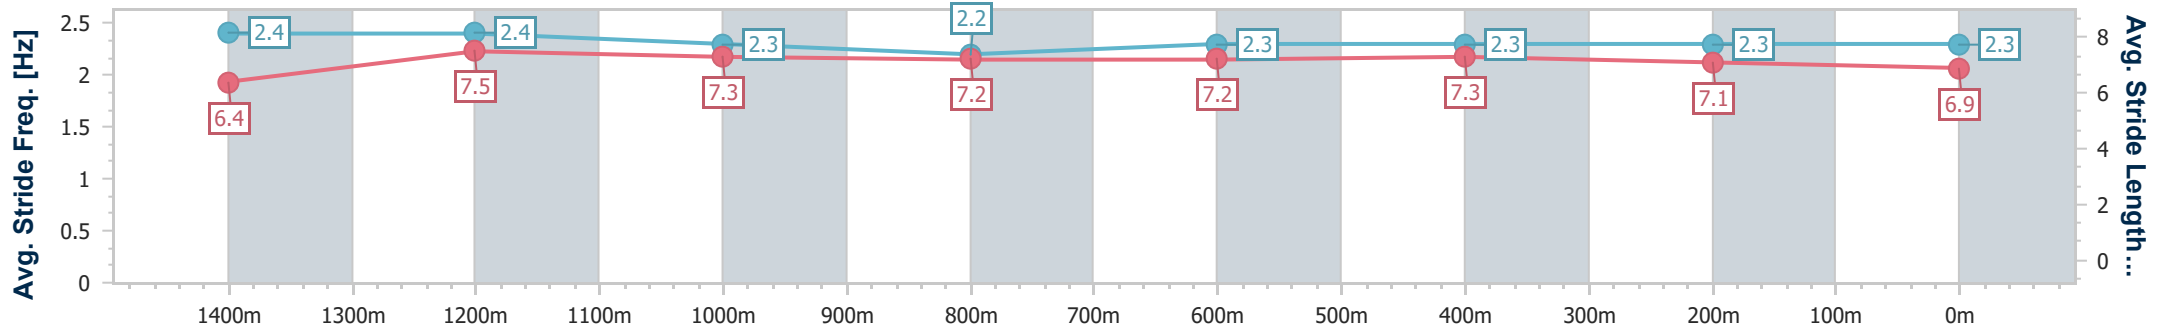

Horse/Jockey Name	Sir Carter
Final Rank	8
Fastest Section Time (Section)	0:11.37 (1400m)
Top Speed [km/h] (Section)	70.5 (Overall)
Race State	Finished

Eagle Farm QLD Professional
Race 3: STRADBROKE SEASON ON SALE NOW QTIS Three-Year-Old Maiden Plate - 1600m
15 March 2023 - 13:39
Track Rating: Good 4, Weather: Fine, Rail Position: + 9.5m Entire Course.

BRISBANE RACING CLUB

Section	Overall	1400m	1200m	1000m	800m	600m	400m	200m
Section Times	1:38.40 [8] (0:13.28)	1:25.12 [1] (0:11.37)	1:13.75 [1] (0:11.97)	1:01.78 [3] (0:12.61)	0:49.17 [2] (0:12.33)	0:36.84 [2] (0:11.87)	0:24.97 [2] (0:12.06)	0:12.91 [4] (0:12.91)
Average Speed [km/h]	54.5	63.3	60.2	57.4	58.7	60.9	59.7	55.8
Top Speed [km/h]	70.5	67.4	61.3	58.4	60.4	61.2	61.3	58.5
Avg. Dist. to Rail [m]	8.4	0.7	0.6	1.2	1.1	0.9	2.7	3.7
Avg. Stride Freq. [Hz]	2.4	2.4	2.3	2.2	2.3	2.3	2.3	2.3
Avg. Stride Length [m]	6.4	7.5	7.3	7.2	7.2	7.3	7.1	6.9

- [ ] Ranking at each section and finish
- -.-.- No data available at this section
- NA No data available