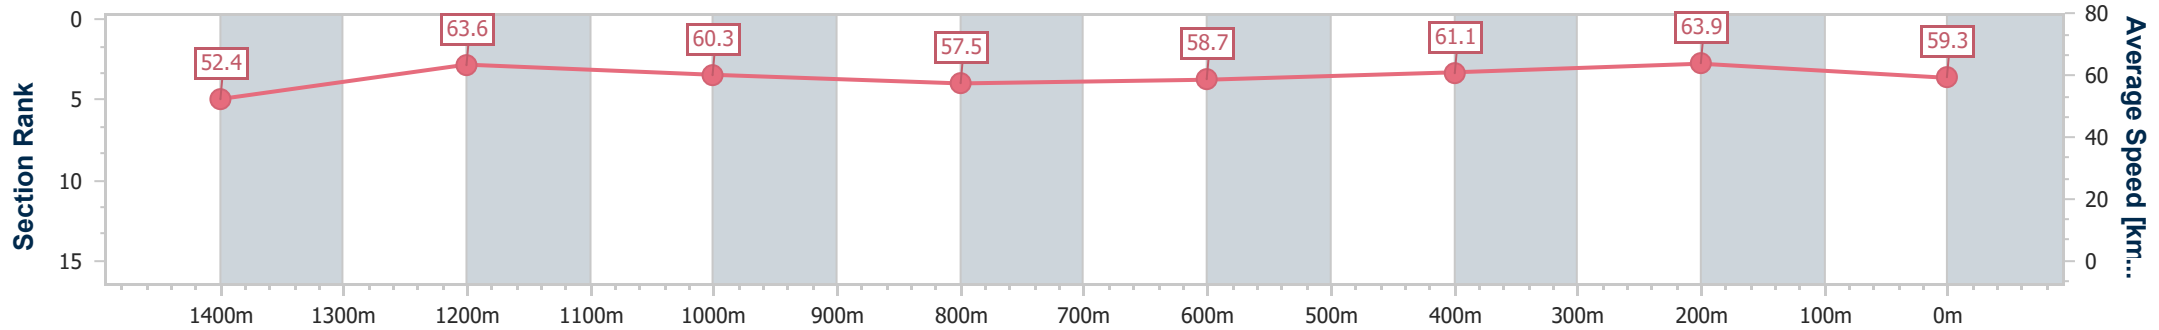

Horse/Jockey Name	Compass Rose
Final Rank	1
Fastest Section Time (Section)	0:11.26 (400m)
Top Speed [km/h] (Section)	66.1 (1400m)
Race State	Finished

Eagle Farm QLD Professional
Race 3: STRADBROKE SEASON ON SALE NOW QTIS Three-Year-Old Maiden Plate - 1600m
15 March 2023 - 13:39
Track Rating: Good 4, Weather: Fine, Rail Position: + 9.5m Entire Course.

BRISBANE RACING CLUB

Section	Overall	1400m	1200m	1000m	800m	600m	400m	200m
Section Times	1:37.52 [1] (0:13.78)	1:23.74 [7] (0:11.32)	1:12.42 [7] (0:12.00)	1:00.42 [8] (0:12.67)	0:47.75 [7] (0:12.47)	0:35.28 [6] (0:11.90)	0:23.38 [7] (0:11.26)	0:12.12 [2] (0:12.12)
Average Speed [km/h]	52.4	63.6	60.3	57.5	58.7	61.1	63.9	59.3
Top Speed [km/h]	66.1	66.1	63.1	58.5	60.2	63.5	65.3	62.1
Avg. Dist. to Rail [m]	4.9	1.0	1.8	3.1	3.4	1.8	4.8	5.2
Avg. Stride Freq. [Hz]	2.3	2.3	2.2	2.2	2.2	2.3	2.4	2.3
Avg. Stride Length [m]	6.5	7.6	7.5	7.3	7.4	7.4	7.5	7.2

- [ ] Ranking at each section and finish
- -.-.- No data available at this section
- NA No data available