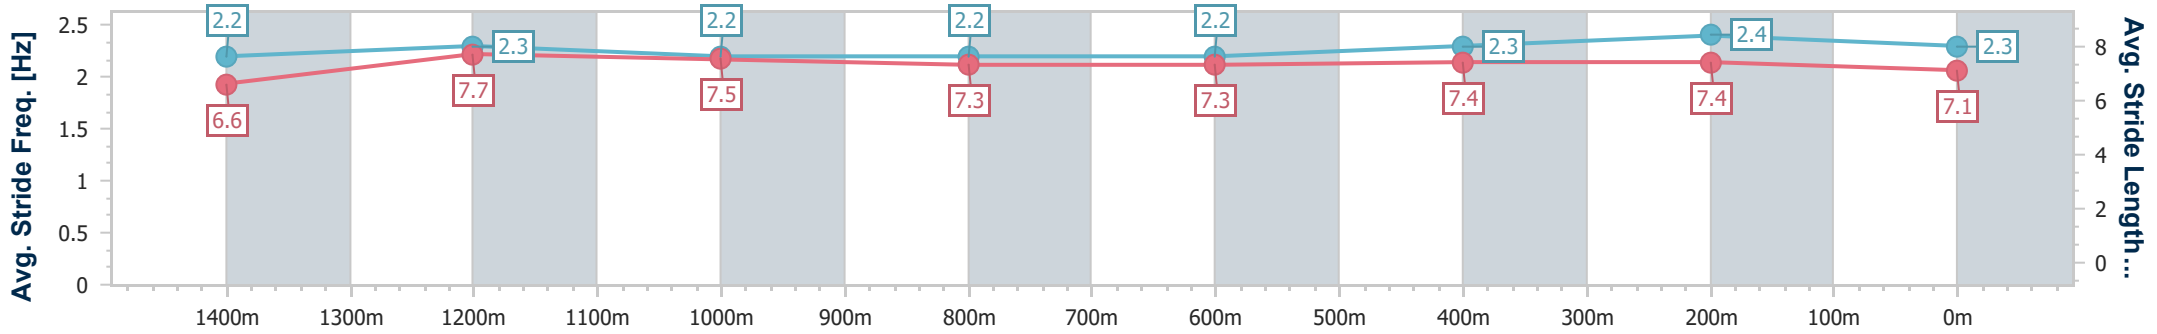

Horse/Jockey Name	Rock War
Final Rank	3
Fastest Section Time (Section)	0:11.34 (400m)
Top Speed [km/h] (Section)	66.2 (Overall)
Race State	Finished

Eagle Farm QLD Professional
Race 3: STRADBROKE SEASON ON SALE NOW QTIS Three-Year-Old Maiden Plate - 1600m
15 March 2023 - 13:39
Track Rating: Good 4, Weather: Fine, Rail Position: + 9.5m Entire Course.

BRISBANE RACING CLUB

Section	Overall	1400m	1200m	1000m	800m	600m	400m	200m						
Section Times	1:37.82 [3] (0:13.94)	1:23.88 [8] (0:11.42)	1:12.46 [8] (0:11.96)	1:00.50 [9] (0:12.58)	0:47.92 [8] (0:12.56)	0:35.36 [8] (0:11.84)	0:23.52 [8] (0:11.34)	0:12.18 [5] (0:12.18)						
Average Speed [km/h]	51.8	63.1	60.2	57.3	57.8	61.6	63.4	59.1						
Top Speed [km/h]	66.2	65.6	61.9	59.3	60.2	64.7	64.9	62.4						
Avg. Dist. to Rail [m]	1.8	0.5	0.7	0.6	1.9	2.9	7.1	7.8						
Avg. Stride Freq. [Hz]	2.2	2.3	2.2	2.2	2.2	2.3	2.4	2.3						
Avg. Stride Length [m]	6.6	7.7	7.5	7.3	7.3	7.4	7.4	7.1						

- [ ] Ranking at each section and finish
- -.-.- No data available at this section
- NA No data available