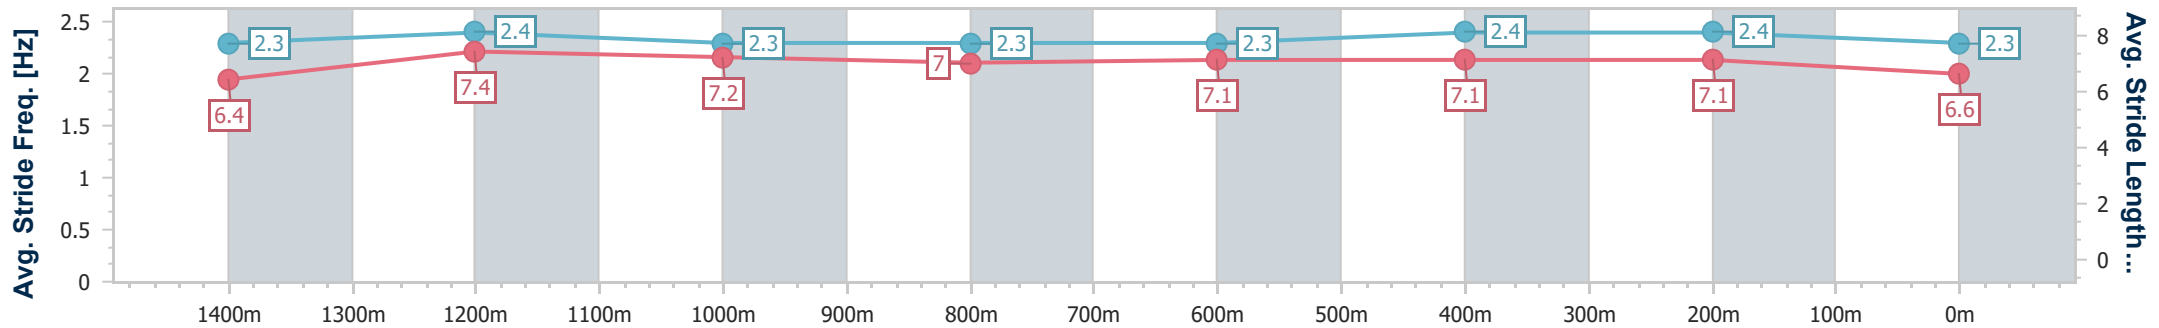

Horse/Jockey Name	Dragon Song
Final Rank	9
Fastest Section Time (Section)	0:11.27 (1400m)
Top Speed [km/h] (Section)	67.6 (1400m)
Race State	Finished

Eagle Farm QLD Professional
Race 3: STRADBROKE SEASON ON SALE NOW QTIS Three-Year-Old Maiden Plate - 1600m
15 March 2023 - 13:39
Track Rating: Good 4, Weather: Fine, Rail Position: + 9.5m Entire Course.

BRISBANE RACING CLUB

Section	Overall	1400m	1200m	1000m	800m	600m	400m	200m
Section Times	1:38.63 [9] (0:13.44)	1:25.19 [2] (0:11.27)	1:13.92 [2] (0:11.91)	1:02.01 [2] (0:12.51)	0:49.50 [1] (0:12.37)	0:37.13 [1] (0:11.89)	0:25.24 [1] (0:11.89)	0:13.35 [1] (0:13.35)
Average Speed [km/h]	53.8	64.0	60.5	58.1	58.8	61.0	60.6	53.9
Top Speed [km/h]	67.4	67.6	62.3	58.9	61.1	62.4	62.7	58.3
Avg. Dist. to Rail [m]	7.8	2.5	1.8	1.8	2.3	1.5	2.8	5.6
Avg. Stride Freq. [Hz]	2.3	2.4	2.3	2.3	2.3	2.4	2.4	2.3
Avg. Stride Length [m]	6.4	7.4	7.2	7.0	7.1	7.1	7.1	6.6

- [ ] Ranking at each section and finish
- -.-.- No data available at this section
- NA No data available