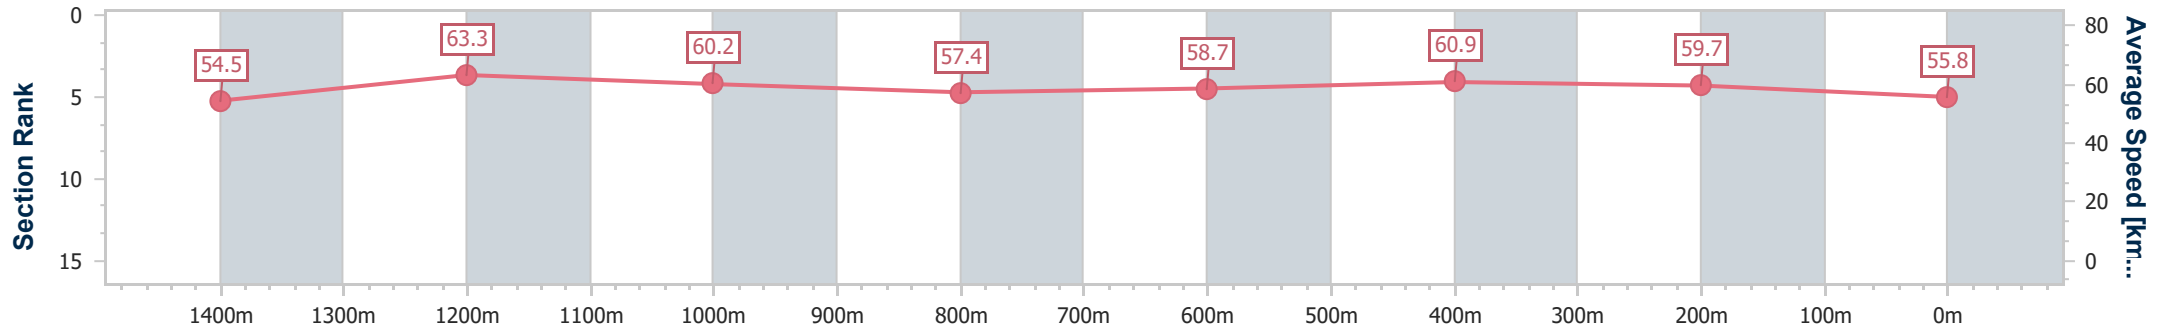

Horse/Jockey Name	Sir Carter
Final Rank	8
Fastest Section Time (Section)	0:11.37 (1400m)
Top Speed [km/h] (Section)	70.5 (Overall)
Race State	Finished

Eagle Farm QLD Professional
Race 3: STRADBROKE SEASON ON SALE NOW QTIS Three-Year-Old Maiden Plate - 1600m
15 March 2023 - 13:39
Track Rating: Good 4, Weather: Fine, Rail Position: + 9.5m Entire Course.

BRISBANE RACING CLUB

Section	Overall	1400m	1200m	1000m	800m	600m	400m	200m
Section Times	1:38.40 [8] (0:13.28)	1:25.12 [1] (0:11.37)	1:13.75 [1] (0:11.97)	1:01.78 [3] (0:12.61)	0:49.17 [2] (0:12.33)	0:36.84 [2] (0:11.87)	0:24.97 [2] (0:12.06)	0:12.91 [4] (0:12.91)
Average Speed [km/h]	54.5	63.3	60.2	57.4	58.7	60.9	59.7	55.8
Top Speed [km/h]	70.5	67.4	61.3	58.4	60.4	61.2	61.3	58.5
Avg. Dist. to Rail [m]	8.4	0.7	0.6	1.2	1.1	0.9	2.7	3.7
Avg. Stride Freq. [Hz]	2.4	2.4	2.3	2.2	2.3	2.3	2.3	2.3
Avg. Stride Length [m]	6.4	7.5	7.3	7.2	7.2	7.3	7.1	6.9

- [ ] Ranking at each section and finish
- -.-.- No data available at this section
- NA No data available