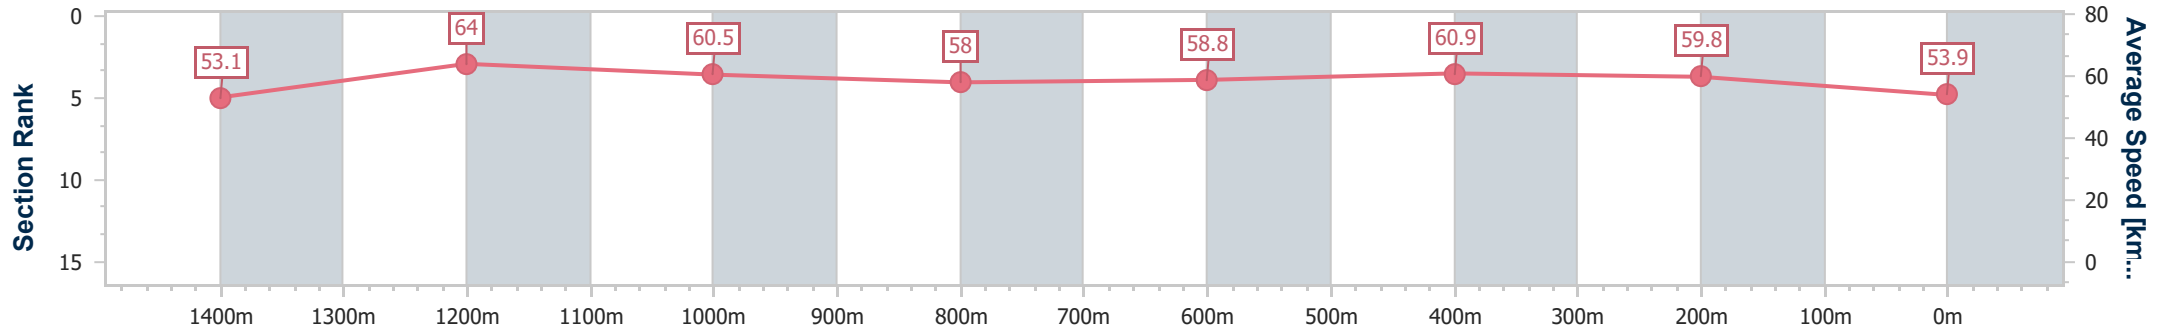

Horse/Jockey Name	Golden Honour
Final Rank	10
Fastest Section Time (Section)	0:11.28 (1400m)
Top Speed [km/h] (Section)	67.3 (Overall)
Race State	Finished

Eagle Farm QLD Professional
Race 3: STRADBROKE SEASON ON SALE NOW QTIS Three-Year-Old Maiden Plate - 1600m
15 March 2023 - 13:39
Track Rating: Good 4, Weather: Fine, Rail Position: + 9.5m Entire Course.

BRISBANE RACING CLUB

Section	Overall	1400m	1200m	1000m	800m	600m	400m	200m
Section Times	1:39.15 [10] (0:13.55)	1:25.60 [4] (0:11.28)	1:14.32 [3] (0:11.91)	1:02.41 [4] (0:12.58)	0:49.83 [3] (0:12.46)	0:37.37 [3] (0:11.98)	0:25.39 [4] (0:12.02)	0:13.37 [7] (0:13.37)
Average Speed [km/h]	53.1	64.0	60.5	58.0	58.8	60.9	59.8	53.9
Top Speed [km/h]	67.3	66.8	62.0	58.3	59.9	61.2	61.1	59.0
Avg. Dist. to Rail [m]	3.8	1.0	1.0	2.7	3.9	2.5	4.3	5.2
Avg. Stride Freq. [Hz]	2.3	2.3	2.2	2.2	2.2	2.3	2.3	2.2
Avg. Stride Length [m]	6.4	7.8	7.5	7.4	7.4	7.5	7.2	6.9

- [ ] Ranking at each section and finish
- -.-.- No data available at this section
- NA No data available