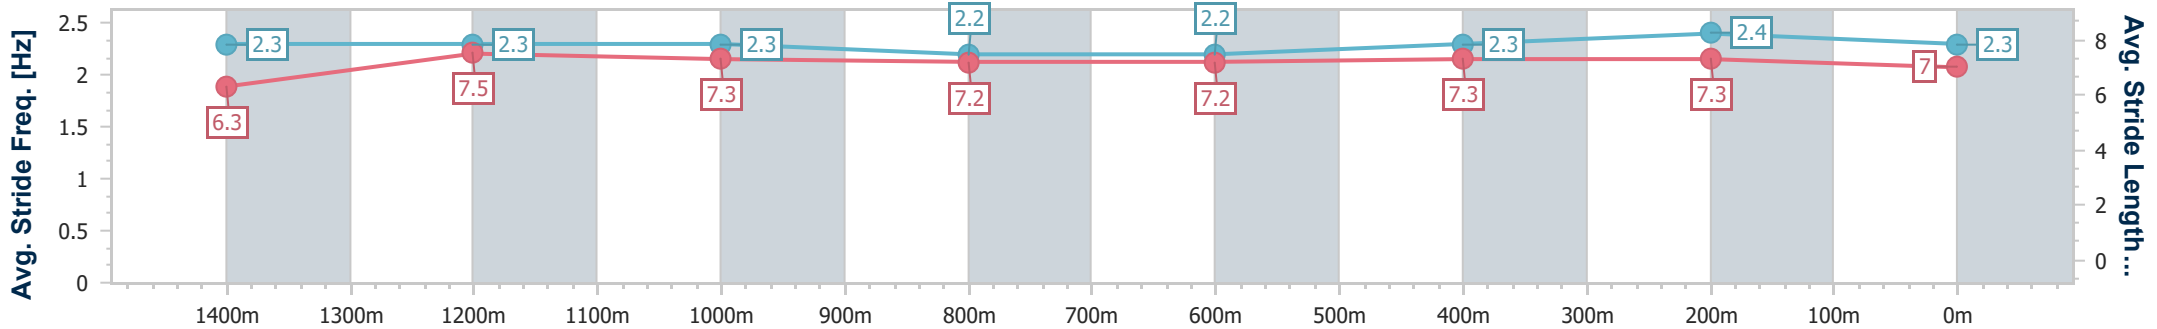

Horse/Jockey Name	Psychic Rose
Final Rank	5
Fastest Section Time (Section)	0:11.30 (400m)
Top Speed [km/h] (Section)	65.5 (Overall)
Race State	Finished

Eagle Farm QLD Professional
Race 3: STRADBROKE SEASON ON SALE NOW QTIS Three-Year-Old Maiden Plate - 1600m
15 March 2023 - 13:39
Track Rating: Good 4, Weather: Fine, Rail Position: + 9.5m Entire Course.

BRISBANE RACING CLUB

Section	Overall	1400m	1200m	1000m	800m	600m	400m	200m						
Section Times	1:38.04 [5] (0:14.16)	1:23.88 [11] (0:11.36)	1:12.52 [11] (0:12.02)	1:00.50 [10] (0:12.58)	0:47.92 [10] (0:12.51)	0:35.41 [10] (0:11.84)	0:23.57 [10] (0:11.30)	0:12.27 [8] (0:12.27)						
Average Speed [km/h]	51.1	63.5	59.9	57.8	58.0	61.3	63.7	58.6						
Top Speed [km/h]	65.5	65.5	61.8	59.3	59.8	64.6	65.2	60.3						
Avg. Dist. to Rail [m]	7.1	1.6	1.6	1.9	1.8	1.4	2.9	5.5						
Avg. Stride Freq. [Hz]	2.3	2.3	2.3	2.2	2.2	2.3	2.4	2.3						
Avg. Stride Length [m]	6.3	7.5	7.3	7.2	7.2	7.3	7.3	7.0						

- [ ] Ranking at each section and finish
- -.-.- No data available at this section
- NA No data available