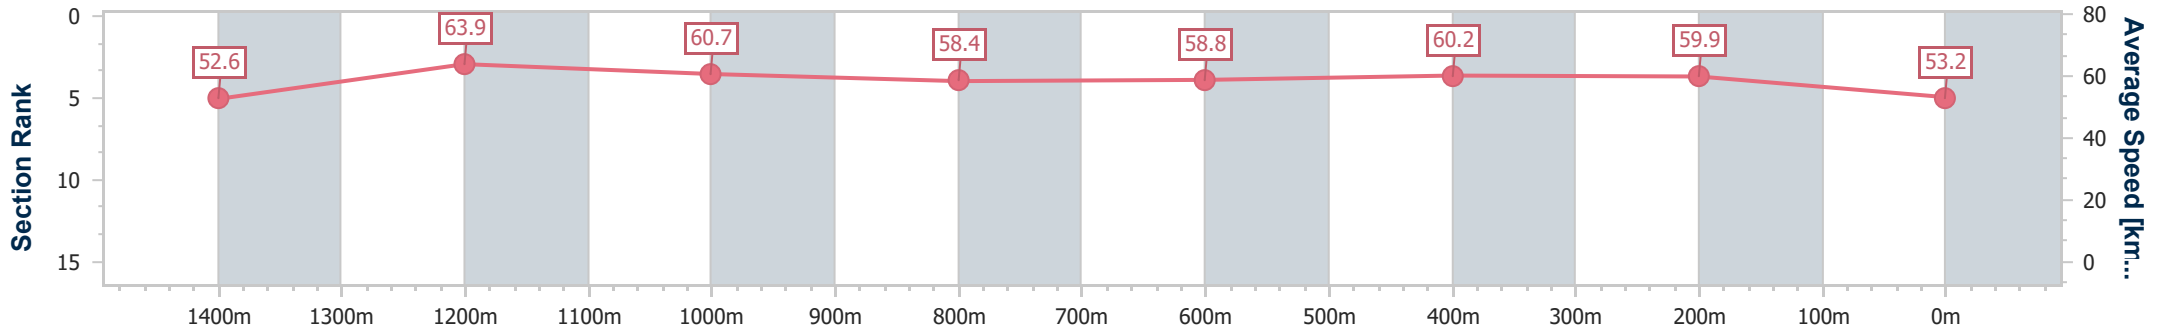

Horse/Jockey Name	Money Man
Final Rank	11
Fastest Section Time (Section)	0:11.29 (1400m)
Top Speed [km/h] (Section)	66.7 (1400m)
Race State	Finished

Eagle Farm QLD Professional
Race 3: STRADBROKE SEASON ON SALE NOW QTIS Three-Year-Old Maiden Plate - 1600m
15 March 2023 - 13:39
Track Rating: Good 4, Weather: Fine, Rail Position: + 9.5m Entire Course.

BRISBANE RACING CLUB

Section	Overall	1400m	1200m	1000m	800m	600m	400m	200m						
Section Times	1:39.48 [11] (0:13.75)	1:25.73 [6] (0:11.29)	1:14.44 [5] (0:11.90)	1:02.54 [6] (0:12.55)	0:49.99 [5] (0:12.39)	0:37.60 [4] (0:12.04)	0:25.56 [5] (0:12.03)	0:13.53 [10] (0:13.53)						
Average Speed [km/h]	52.6	63.9	60.7	58.4	58.8	60.2	59.9	53.2						
Top Speed [km/h]	66.3	66.7	62.2	59.5	59.6	61.1	61.1	57.0						
Avg. Dist. to Rail [m]	6.7	3.0	2.9	3.4	3.1	1.6	3.5	5.0						
Avg. Stride Freq. [Hz]	2.1	2.2	2.1	2.1	2.1	2.2	2.2	2.0						
Avg. Stride Length [m]	6.8	8.0	7.9	7.8	7.8	7.7	7.6	7.3						

- [ ] Ranking at each section and finish
- -.-.- No data available at this section
- NA No data available