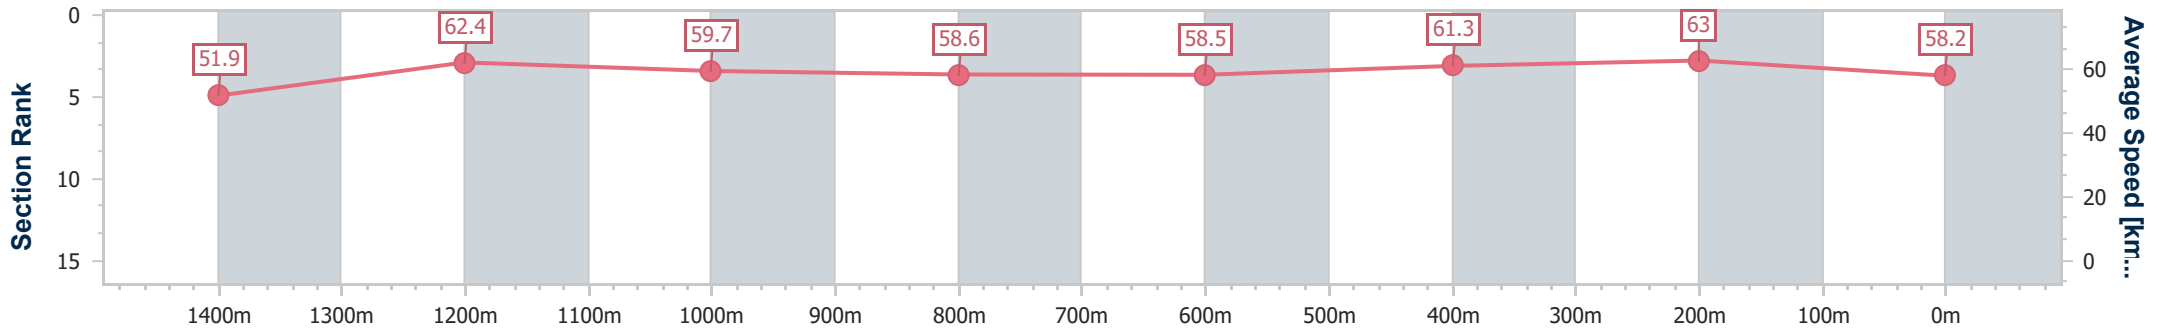

Horse/Jockey Name	Saddles
Final Rank	6
Fastest Section Time (Section)	0:11.43 (400m)
Top Speed [km/h] (Section)	64.6 (1400m)
Race State	Finished

Eagle Farm QLD Professional
Race 3: STRADBROKE SEASON ON SALE NOW QTIS Three-Year-Old Maiden Plate - 1600m
15 March 2023 - 13:39
Track Rating: Good 4, Weather: Fine, Rail Position: + 9.5m Entire Course.

BRISBANE RACING CLUB

Section	Overall	1400m	1200m	1000m	800m	600m	400m	200m
Section Times	1:38.25 [6] (0:13.93)	1:24.32 [10] (0:11.58)	1:12.74 [10] (0:12.08)	1:00.66 [11] (0:12.43)	0:48.23 [9] (0:12.49)	0:35.74 [9] (0:11.92)	0:23.82 [9] (0:11.43)	0:12.39 [9] (0:12.39)
Average Speed [km/h]	51.9	62.4	59.7	58.6	58.5	61.3	63.0	58.2
Top Speed [km/h]	64.3	64.6	61.1	60.1	60.6	63.4	63.9	61.0
Avg. Dist. to Rail [m]	9.1	3.1	2.1	2.7	3.3	3.1	6.9	6.8
Avg. Stride Freq. [Hz]	2.2	2.1	2.1	2.1	2.1	2.2	2.3	2.2
Avg. Stride Length [m]	6.6	8.0	7.9	7.6	7.6	7.7	7.6	7.4

- [ ] Ranking at each section and finish
- -.-.- No data available at this section
- NA No data available