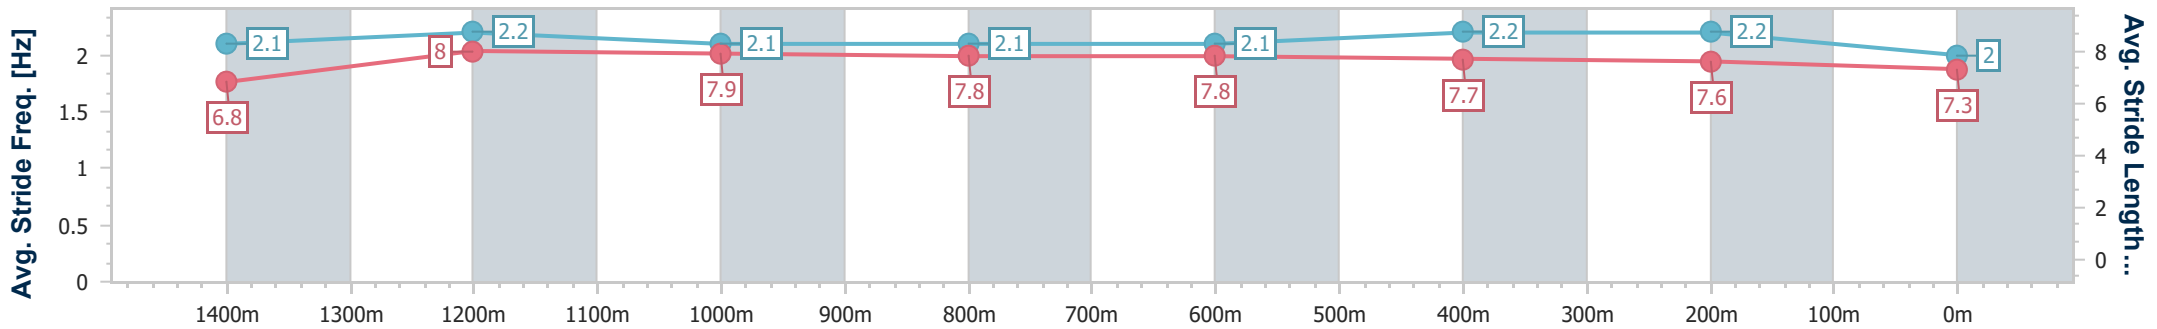

Horse/Jockey Name	Money Man
Final Rank	11
Fastest Section Time (Section)	0:11.29 (1400m)
Top Speed [km/h] (Section)	66.7 (1400m)
Race State	Finished

Eagle Farm QLD Professional
Race 3: STRADBROKE SEASON ON SALE NOW QTIS Three-Year-Old Maiden Plate - 1600m
15 March 2023 - 13:39
Track Rating: Good 4, Weather: Fine, Rail Position: + 9.5m Entire Course.

BRISBANE RACING CLUB

Section	Overall	1400m	1200m	1000m	800m	600m	400m	200m						
Section Times	1:39.48 [11] (0:13.75)	1:25.73 [6] (0:11.29)	1:14.44 [5] (0:11.90)	1:02.54 [6] (0:12.55)	0:49.99 [5] (0:12.39)	0:37.60 [4] (0:12.04)	0:25.56 [5] (0:12.03)	0:13.53 [10] (0:13.53)						
Average Speed [km/h]	52.6	63.9	60.7	58.4	58.8	60.2	59.9	53.2						
Top Speed [km/h]	66.3	66.7	62.2	59.5	59.6	61.1	61.1	57.0						
Avg. Dist. to Rail [m]	6.7	3.0	2.9	3.4	3.1	1.6	3.5	5.0						
Avg. Stride Freq. [Hz]	2.1	2.2	2.1	2.1	2.1	2.2	2.2	2.0						
Avg. Stride Length [m]	6.8	8.0	7.9	7.8	7.8	7.7	7.6	7.3						

- [ ] Ranking at each section and finish
- -.-.- No data available at this section
- NA No data available