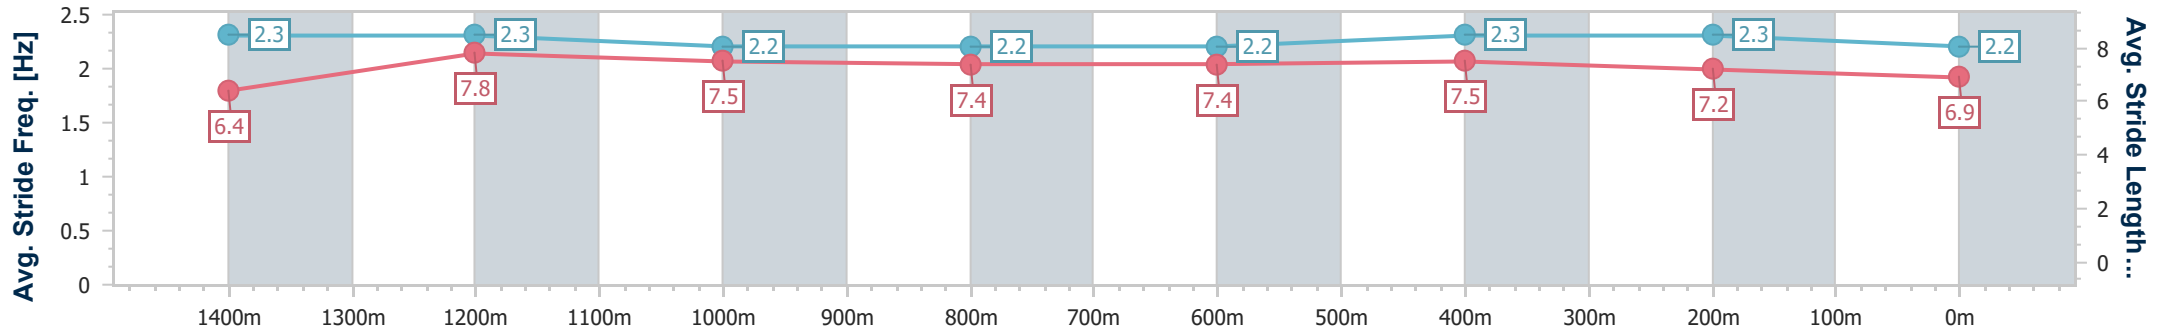

Horse/Jockey Name	Golden Honour
Final Rank	10
Fastest Section Time (Section)	0:11.28 (1400m)
Top Speed [km/h] (Section)	67.3 (Overall)
Race State	Finished

Eagle Farm QLD Professional
Race 3: STRADBROKE SEASON ON SALE NOW QTIS Three-Year-Old Maiden Plate - 1600m
15 March 2023 - 13:39
Track Rating: Good 4, Weather: Fine, Rail Position: + 9.5m Entire Course.

BRISBANE RACING CLUB

Section	Overall	1400m	1200m	1000m	800m	600m	400m	200m
Section Times	1:39.15 [10] (0:13.55)	1:25.60 [4] (0:11.28)	1:14.32 [3] (0:11.91)	1:02.41 [4] (0:12.58)	0:49.83 [3] (0:12.46)	0:37.37 [3] (0:11.98)	0:25.39 [4] (0:12.02)	0:13.37 [7] (0:13.37)
Average Speed [km/h]	53.1	64.0	60.5	58.0	58.8	60.9	59.8	53.9
Top Speed [km/h]	67.3	66.8	62.0	58.3	59.9	61.2	61.1	59.0
Avg. Dist. to Rail [m]	3.8	1.0	1.0	2.7	3.9	2.5	4.3	5.2
Avg. Stride Freq. [Hz]	2.3	2.3	2.2	2.2	2.2	2.3	2.3	2.2
Avg. Stride Length [m]	6.4	7.8	7.5	7.4	7.4	7.5	7.2	6.9

- [ ] Ranking at each section and finish
- -.-.- No data available at this section
- NA No data available