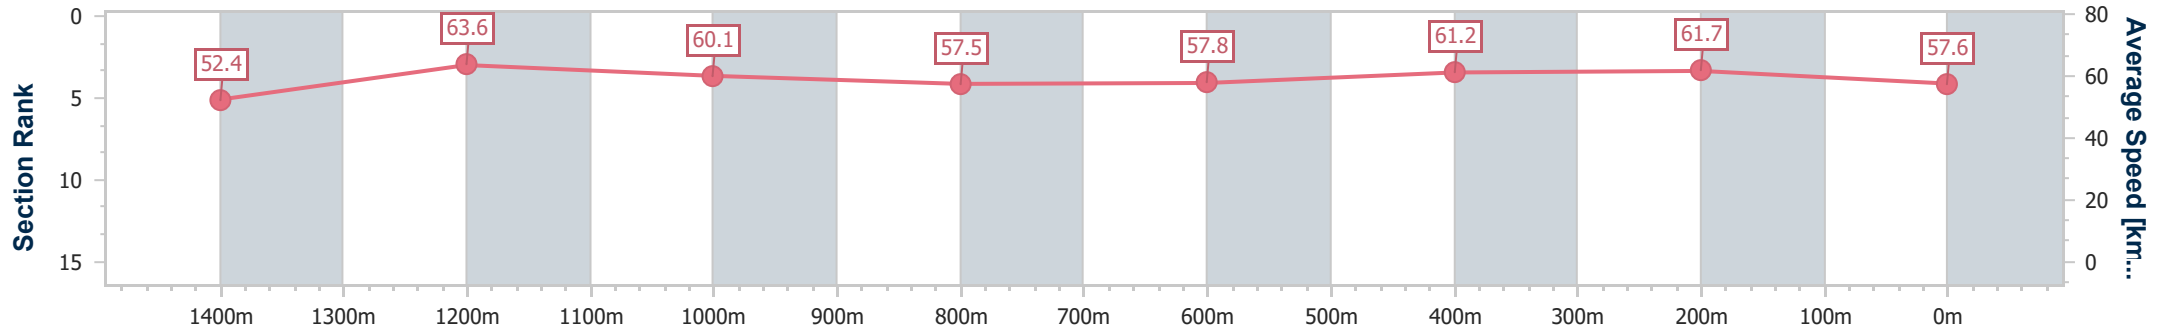

Horse/Jockey Name	Dominique
Final Rank	7
Fastest Section Time (Section)	0:11.32 (1400m)
Top Speed [km/h] (Section)	66.5 (Overall)
Race State	Finished

Eagle Farm QLD Professional
Race 3: STRADBROKE SEASON ON SALE NOW QTIS Three-Year-Old Maiden Plate - 1600m
15 March 2023 - 13:39
Track Rating: Good 4, Weather: Fine, Rail Position: + 9.5m Entire Course.

BRISBANE RACING CLUB

Section	Overall	1400m	1200m	1000m	800m	600m	400m	200m
Section Times	1:38.27 [7] (0:13.75)	1:24.52 [5] (0:11.32)	1:13.20 [6] (0:12.00)	1:01.20 [7] (0:12.64)	0:48.56 [6] (0:12.58)	0:35.98 [7] (0:11.81)	0:24.17 [6] (0:11.65)	0:12.52 [6] (0:12.52)
Average Speed [km/h]	52.4	63.6	60.1	57.5	57.8	61.2	61.7	57.6
Top Speed [km/h]	66.5	65.7	62.4	58.5	59.7	62.7	63.1	59.9
Avg. Dist. to Rail [m]	4.3	0.4	0.9	2.1	1.9	1.0	1.2	0.6
Avg. Stride Freq. [Hz]	2.3	2.4	2.3	2.2	2.2	2.3	2.3	2.3
Avg. Stride Length [m]	6.2	7.5	7.3	7.2	7.2	7.4	7.4	7.0

- [ ] Ranking at each section and finish
- -.-.- No data available at this section
- NA No data available