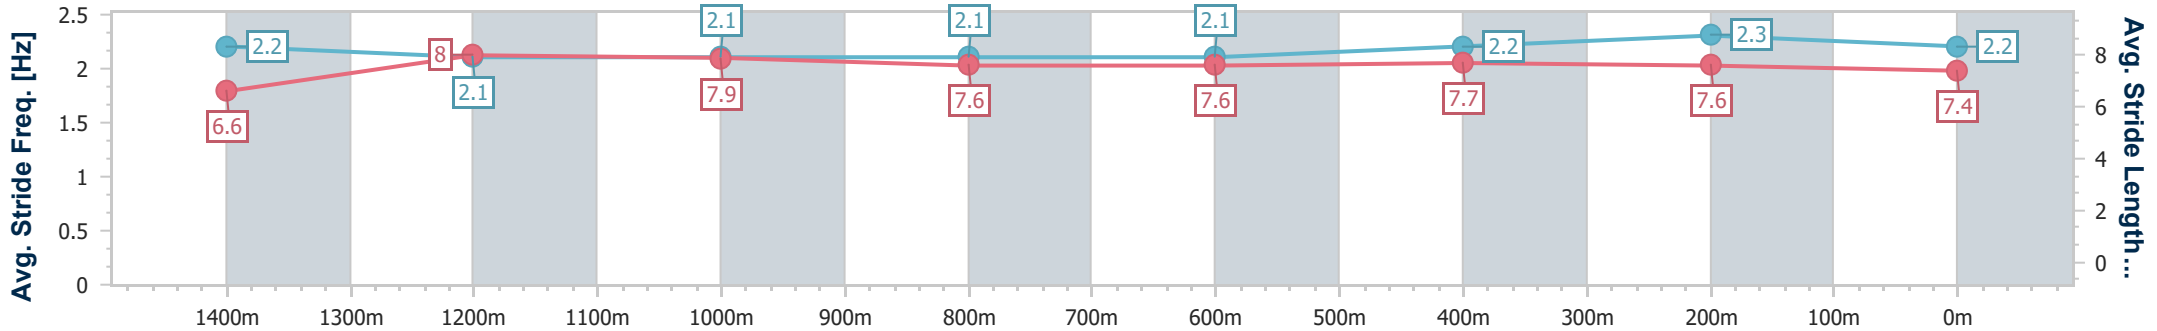

Horse/Jockey Name	Saddles
Final Rank	6
Fastest Section Time (Section)	0:11.43 (400m)
Top Speed [km/h] (Section)	64.6 (1400m)
Race State	Finished

Eagle Farm QLD Professional
Race 3: STRADBROKE SEASON ON SALE NOW QTIS Three-Year-Old Maiden Plate - 1600m
15 March 2023 - 13:39
Track Rating: Good 4, Weather: Fine, Rail Position: + 9.5m Entire Course.

BRISBANE RACING CLUB

Section	Overall	1400m	1200m	1000m	800m	600m	400m	200m
Section Times	1:38.25 [6] (0:13.93)	1:24.32 [10] (0:11.58)	1:12.74 [10] (0:12.08)	1:00.66 [11] (0:12.43)	0:48.23 [9] (0:12.49)	0:35.74 [9] (0:11.92)	0:23.82 [9] (0:11.43)	0:12.39 [9] (0:12.39)
Average Speed [km/h]	51.9	62.4	59.7	58.6	58.5	61.3	63.0	58.2
Top Speed [km/h]	64.3	64.6	61.1	60.1	60.6	63.4	63.9	61.0
Avg. Dist. to Rail [m]	9.1	3.1	2.1	2.7	3.3	3.1	6.9	6.8
Avg. Stride Freq. [Hz]	2.2	2.1	2.1	2.1	2.1	2.2	2.3	2.2
Avg. Stride Length [m]	6.6	8.0	7.9	7.6	7.6	7.7	7.6	7.4

- [ ] Ranking at each section and finish
- -.-.- No data available at this section
- NA No data available