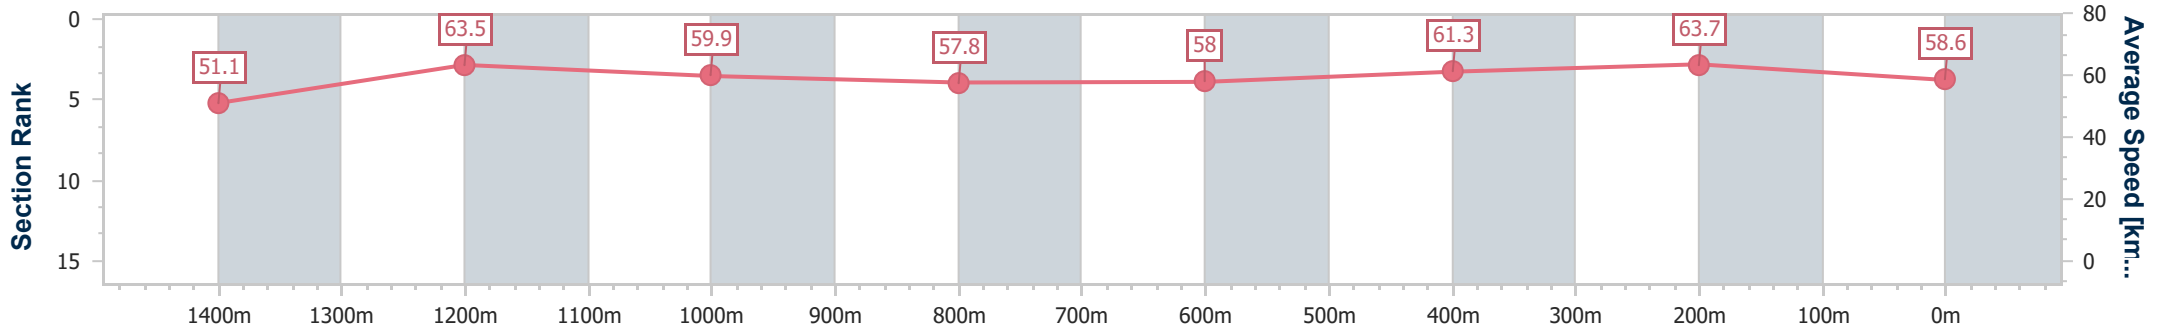

Horse/Jockey Name	Psychic Rose
Final Rank	5
Fastest Section Time (Section)	0:11.30 (400m)
Top Speed [km/h] (Section)	65.5 (Overall)
Race State	Finished

Eagle Farm QLD Professional
Race 3: STRADBROKE SEASON ON SALE NOW QTIS Three-Year-Old Maiden Plate - 1600m
15 March 2023 - 13:39
Track Rating: Good 4, Weather: Fine, Rail Position: + 9.5m Entire Course.

BRISBANE RACING CLUB

Section	Overall	1400m	1200m	1000m	800m	600m	400m	200m						
Section Times	1:38.04 [5] (0:14.16)	1:23.88 [11] (0:11.36)	1:12.52 [11] (0:12.02)	1:00.50 [10] (0:12.58)	0:47.92 [10] (0:12.51)	0:35.41 [10] (0:11.84)	0:23.57 [10] (0:11.30)	0:12.27 [8] (0:12.27)						
Average Speed [km/h]	51.1	63.5	59.9	57.8	58.0	61.3	63.7	58.6						
Top Speed [km/h]	65.5	65.5	61.8	59.3	59.8	64.6	65.2	60.3						
Avg. Dist. to Rail [m]	7.1	1.6	1.6	1.9	1.8	1.4	2.9	5.5						
Avg. Stride Freq. [Hz]	2.3	2.3	2.3	2.2	2.2	2.3	2.4	2.3						
Avg. Stride Length [m]	6.3	7.5	7.3	7.2	7.2	7.3	7.3	7.0						

- [ ] Ranking at each section and finish
- -.-.- No data available at this section
- NA No data available