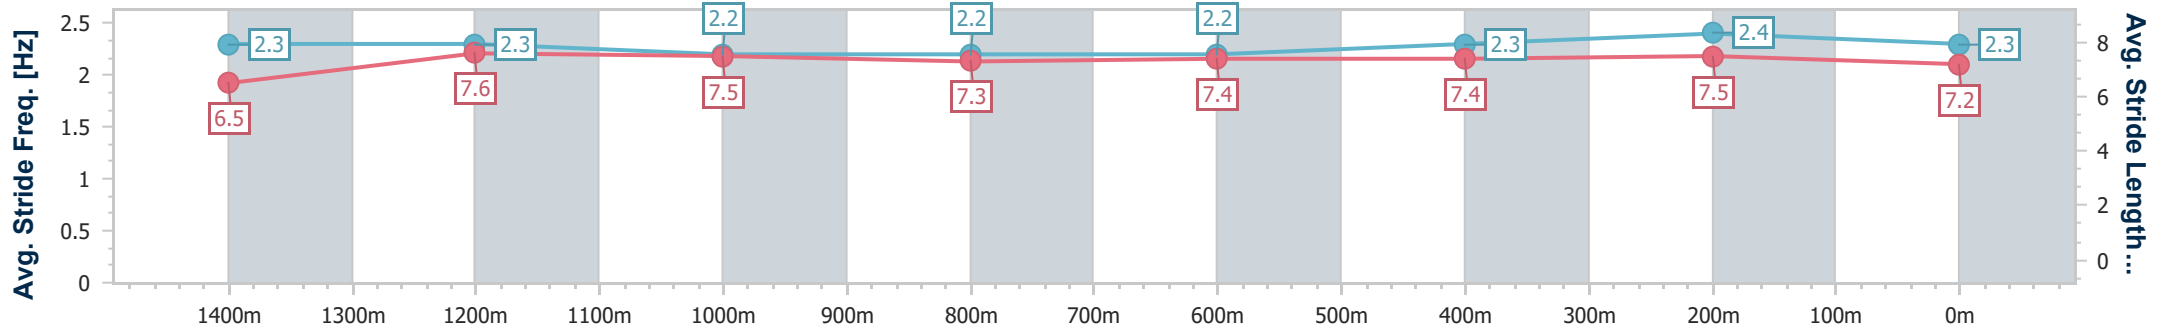

Horse/Jockey Name	Compass Rose
Final Rank	1
Fastest Section Time (Section)	0:11.26 (400m)
Top Speed [km/h] (Section)	66.1 (1400m)
Race State	Finished

Eagle Farm QLD Professional
Race 3: STRADBROKE SEASON ON SALE NOW QTIS Three-Year-Old Maiden Plate - 1600m
15 March 2023 - 13:39
Track Rating: Good 4, Weather: Fine, Rail Position: + 9.5m Entire Course.

BRISBANE RACING CLUB

Section	Overall	1400m	1200m	1000m	800m	600m	400m	200m
Section Times	1:37.52 [1] (0:13.78)	1:23.74 [7] (0:11.32)	1:12.42 [7] (0:12.00)	1:00.42 [8] (0:12.67)	0:47.75 [7] (0:12.47)	0:35.28 [6] (0:11.90)	0:23.38 [7] (0:11.26)	0:12.12 [2] (0:12.12)
Average Speed [km/h]	52.4	63.6	60.3	57.5	58.7	61.1	63.9	59.3
Top Speed [km/h]	66.1	66.1	63.1	58.5	60.2	63.5	65.3	62.1
Avg. Dist. to Rail [m]	4.9	1.0	1.8	3.1	3.4	1.8	4.8	5.2
Avg. Stride Freq. [Hz]	2.3	2.3	2.2	2.2	2.2	2.3	2.4	2.3
Avg. Stride Length [m]	6.5	7.6	7.5	7.3	7.4	7.4	7.5	7.2

- [ ] Ranking at each section and finish
- -.-.- No data available at this section
- NA No data available