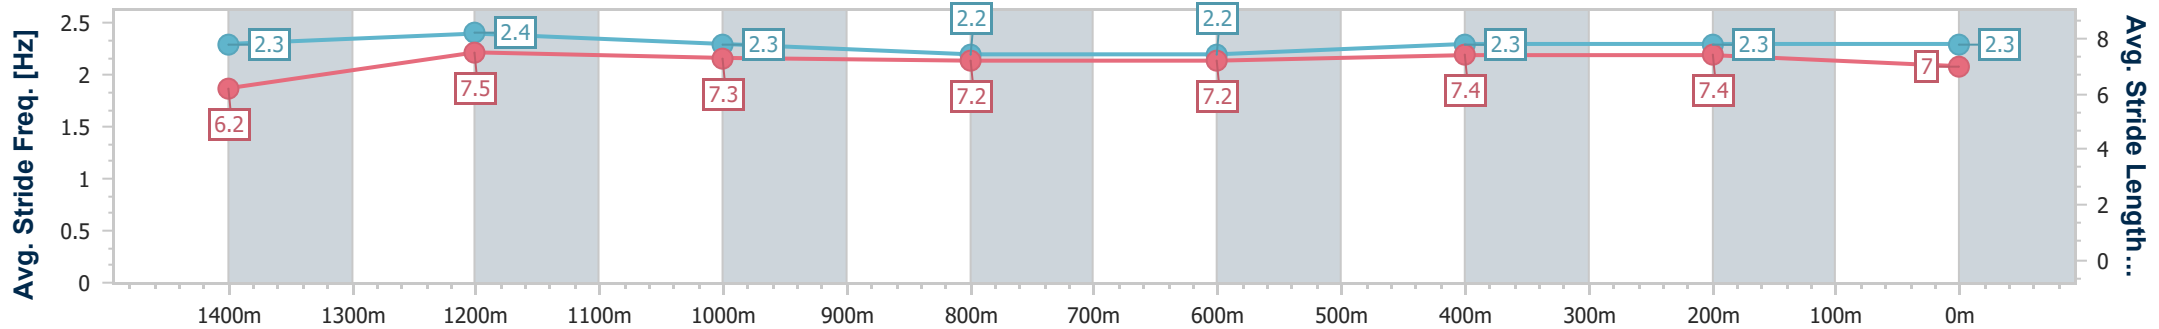

Horse/Jockey Name	Dominique
Final Rank	7
Fastest Section Time (Section)	0:11.32 (1400m)
Top Speed [km/h] (Section)	66.5 (Overall)
Race State	Finished

Eagle Farm QLD Professional
Race 3: STRADBROKE SEASON ON SALE NOW QTIS Three-Year-Old Maiden Plate - 1600m
15 March 2023 - 13:39
Track Rating: Good 4, Weather: Fine, Rail Position: + 9.5m Entire Course.

BRISBANE RACING CLUB

Section	Overall	1400m	1200m	1000m	800m	600m	400m	200m
Section Times	1:38.27 [7] (0:13.75)	1:24.52 [5] (0:11.32)	1:13.20 [6] (0:12.00)	1:01.20 [7] (0:12.64)	0:48.56 [6] (0:12.58)	0:35.98 [7] (0:11.81)	0:24.17 [6] (0:11.65)	0:12.52 [6] (0:12.52)
Average Speed [km/h]	52.4	63.6	60.1	57.5	57.8	61.2	61.7	57.6
Top Speed [km/h]	66.5	65.7	62.4	58.5	59.7	62.7	63.1	59.9
Avg. Dist. to Rail [m]	4.3	0.4	0.9	2.1	1.9	1.0	1.2	0.6
Avg. Stride Freq. [Hz]	2.3	2.4	2.3	2.2	2.2	2.3	2.3	2.3
Avg. Stride Length [m]	6.2	7.5	7.3	7.2	7.2	7.4	7.4	7.0

- [ ] Ranking at each section and finish
- -.-.- No data available at this section
- NA No data available