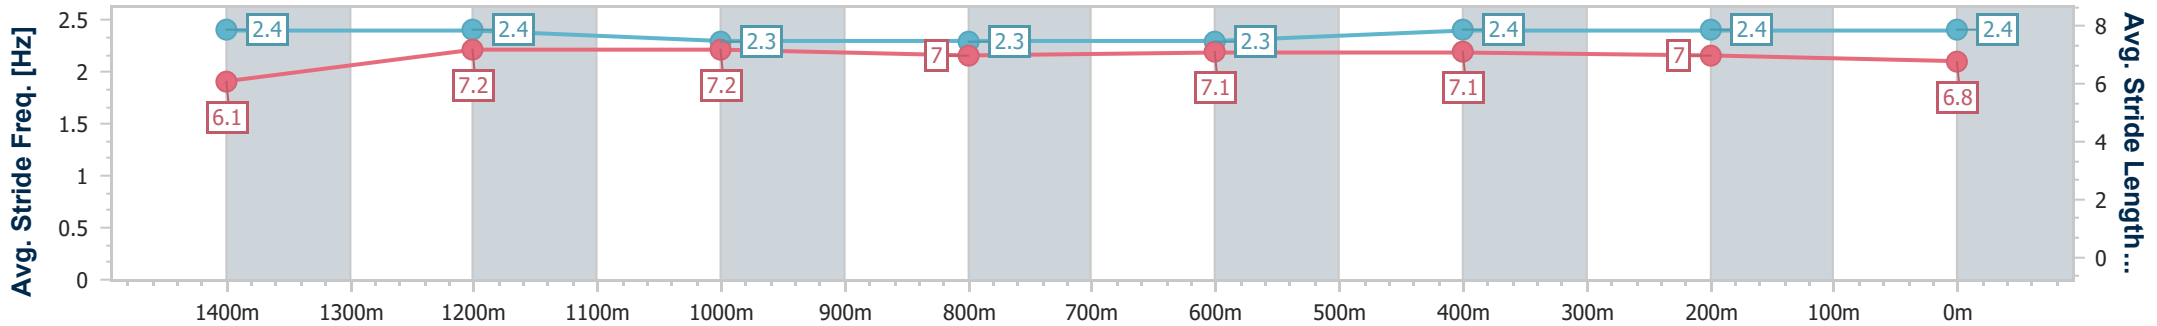

Horse/Jockey Name	Wise Legend
Final Rank	2
Fastest Section Time (Section)	0:11.30 (1400m)
Top Speed [km/h] (Section)	69.5 (Overall)
Race State	Finished

Eagle Farm QLD Professional
Race 3: STRADBROKE SEASON ON SALE NOW QTIS Three-Year-Old Maiden Plate - 1600m
15 March 2023 - 13:39
Track Rating: Good 4, Weather: Fine, Rail Position: + 9.5m Entire Course.

BRISBANE RACING CLUB

Section	Overall	1400m	1200m	1000m	800m	600m	400m	200m
Section Times	1:37.65 [2] (0:13.54)	1:24.11 [3] (0:11.30)	1:12.81 [4] (0:11.92)	1:00.89 [5] (0:12.62)	0:48.27 [4] (0:12.48)	0:35.79 [5] (0:11.81)	0:23.98 [3] (0:11.69)	0:12.29 [3] (0:12.29)
Average Speed [km/h]	53.2	63.8	60.5	57.7	58.1	61.1	61.7	58.5
Top Speed [km/h]	69.5	67.5	62.1	58.0	60.1	62.1	63.1	60.9
Avg. Dist. to Rail [m]	2.7	0.7	1.5	2.1	1.6	0.7	1.2	2.0
Avg. Stride Freq. [Hz]	2.4	2.4	2.3	2.3	2.3	2.4	2.4	2.4
Avg. Stride Length [m]	6.1	7.2	7.2	7.0	7.1	7.1	7.0	6.8

- [ ] Ranking at each section and finish
- -.-.- No data available at this section
- NA No data available