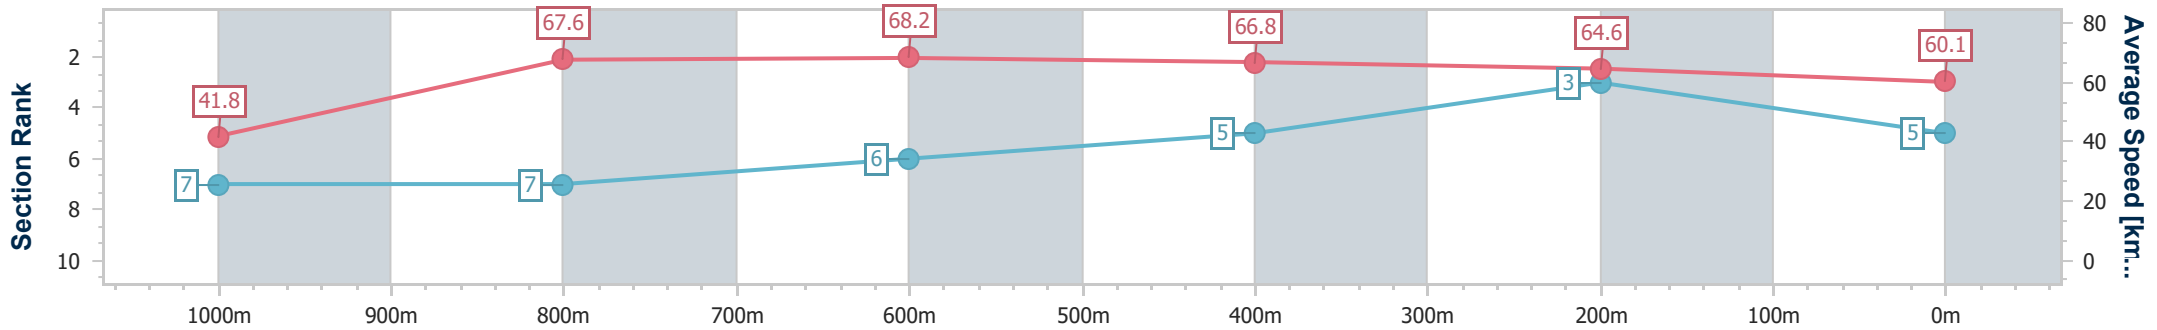

### Ipswich QLD Professional

Race 5: TAB BENCHMARK 65 Handicap - 1100m

17 March 2023 - 14:46

Track Rating: Good 4, Weather: Hot, Rail Position: True Entire Course

Section	Overall	1000m	800m	600m	400m	200m
Section Times	1:03.94 [5] (0:08.63)	0:55.31 [7] (0:10.71)	0:44.60 [7] (0:10.54)	0:34.06 [6] (0:10.80)	0:23.26 [5] (0:11.28)	0:11.98 [3] (0:11.98)
Average Speed [km/h]	41.8	67.6	68.2	66.8	64.6	60.1
Top Speed [km/h]	64.9	68.6	69.2	67.4	66.2	63.9
Avg. Dist. to Rail [m]	7.6	2.8	0.8	0.9	3.9	6.5
Avg. Stride Freq. [Hz]	2.1	2.5	2.5	2.4	2.5	2.3
Avg. Stride Length [m]	5.6	7.5	7.7	7.6	7.3	7.2