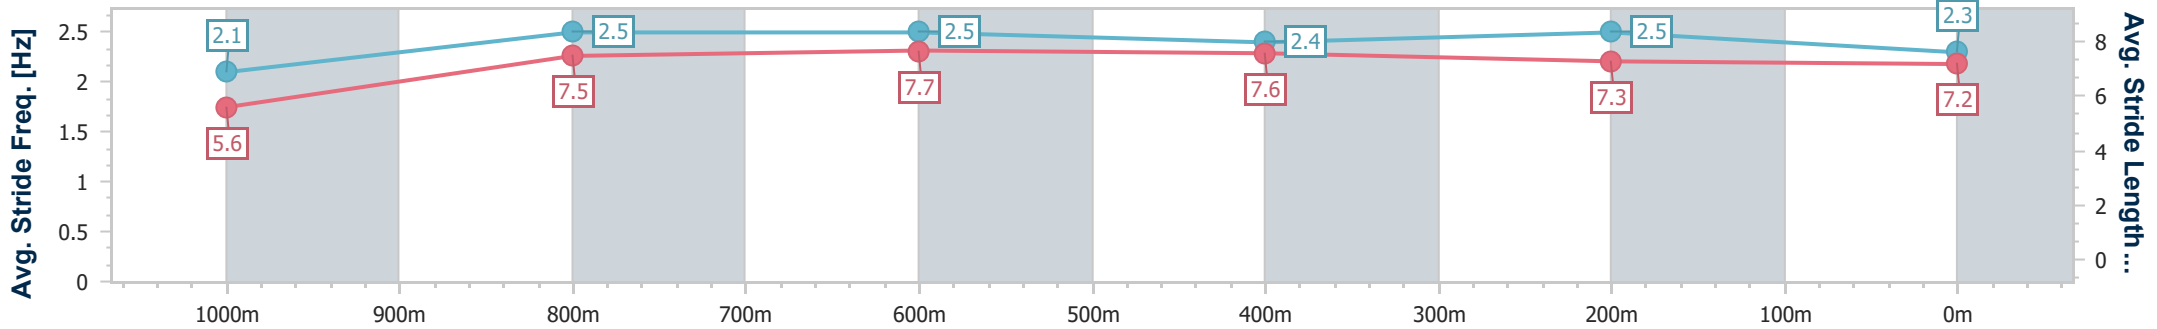

### Ipswich QLD Professional

Race 5: TAB BENCHMARK 65 Handicap - 1100m

17 March 2023 - 14:46

Track Rating: Good 4, Weather: Hot, Rail Position: True Entire Course

Section	Overall	1000m	800m	600m	400m	200m
Section Times	1:03.94 [5] (0:08.63)	0:55.31 [7] (0:10.71)	0:44.60 [7] (0:10.54)	0:34.06 [6] (0:10.80)	0:23.26 [5] (0:11.28)	0:11.98 [3] (0:11.98)
Average Speed [km/h]	41.8	67.6	68.2	66.8	64.6	60.1
Top Speed [km/h]	64.9	68.6	69.2	67.4	66.2	63.9
Avg. Dist. to Rail [m]	7.6	2.8	0.8	0.9	3.9	6.5
Avg. Stride Freq. [Hz]	2.1	2.5	2.5	2.4	2.5	2.3
Avg. Stride Length [m]	5.6	7.5	7.7	7.6	7.3	7.2