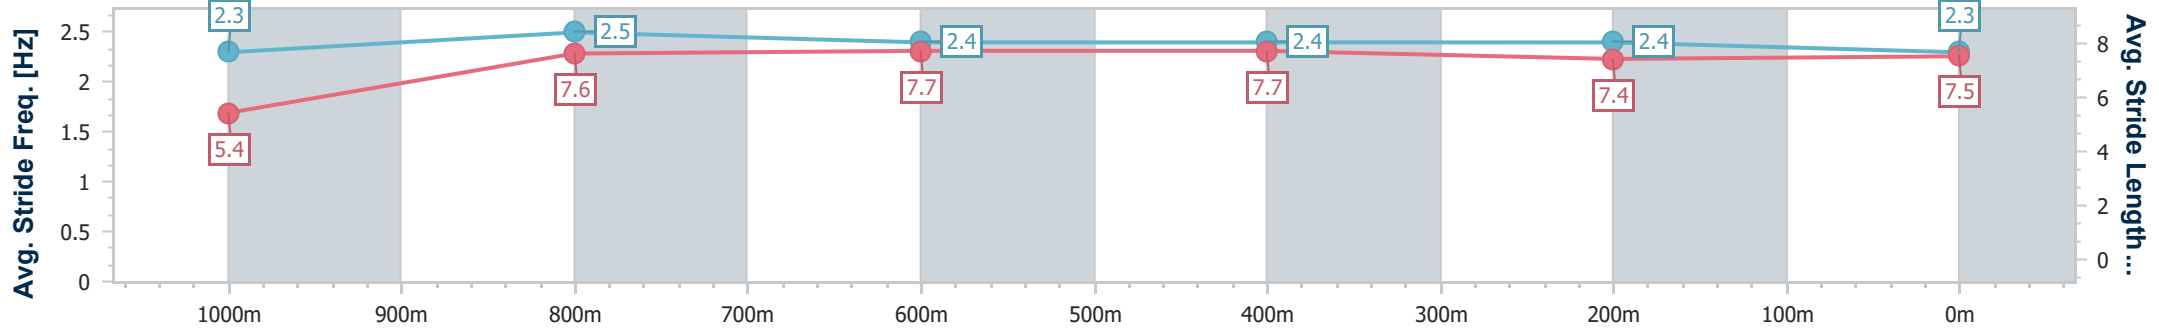

- [ ] Ranking at each section and finish
- .-.- No data available at this section
- NA No data available

Horse/Jockey Name	Wine Not Roses
Final Rank	2
Fastest Section Time (Section)	0:08.39 (Overall)
Top Speed [km/h] (Section)	68.8 (1000m)
Race State	Finished