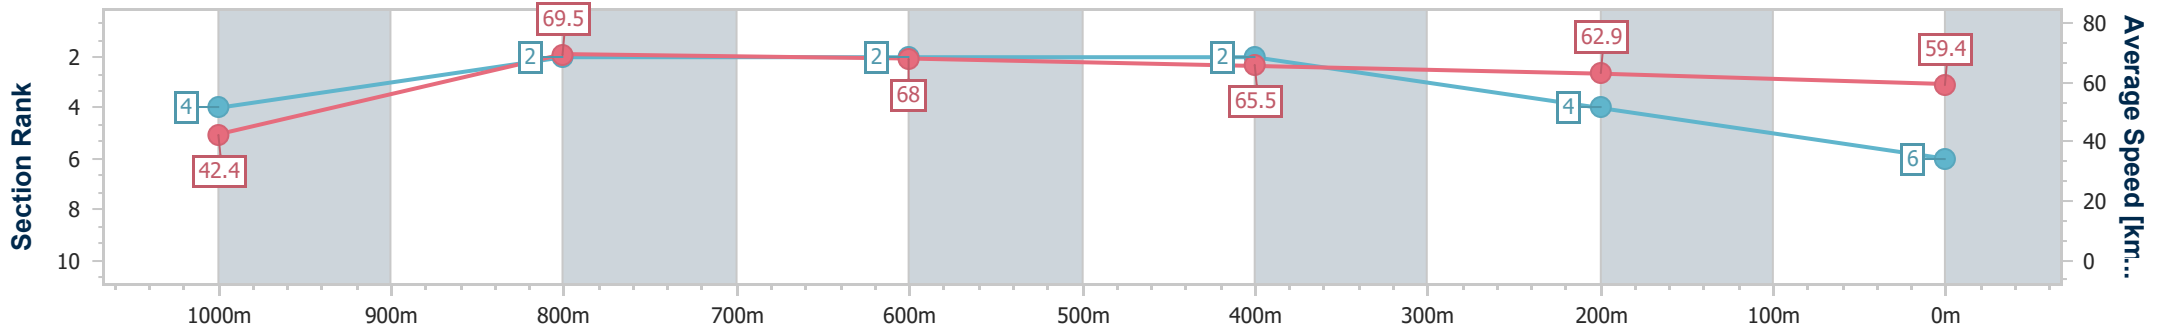

### Ipswich QLD Professional

Race 5: TAB BENCHMARK 65 Handicap - 1100m

17 March 2023 - 14:46

Track Rating: Good 4, Weather: Hot, Rail Position: True Entire Course

Section	Overall	1000m	800m	600m	400m	200m
Section Times	1:04.11 [6] (0:08.48)	0:55.63 [4] (0:10.42)	0:45.21 [2] (0:10.59)	0:34.62 [2] (0:11.02)	0:23.60 [2] (0:11.47)	0:12.13 [4] (0:12.13)
Average Speed [km/h]	42.4	69.5	68.0	65.5	62.9	59.4
Top Speed [km/h]	66.0	69.8	68.9	66.3	64.7	62.3
Avg. Dist. to Rail [m]	8.6	3.1	0.6	0.5	1.6	3.3
Avg. Stride Freq. [Hz]	2.2	2.5	2.4	2.4	2.3	2.3
Avg. Stride Length [m]	5.6	7.6	7.8	7.6	7.5	7.2

- [ ] Ranking at each section and finish
- .-.- No data available at this section
- NA No data available

Horse/Jockey Name	Mason's Chance
Final Rank	7
Fastest Section Time (Section)	0:08.98 (Overall)
Top Speed [km/h] (Section)	68.5 (800m)
Race State	Finished