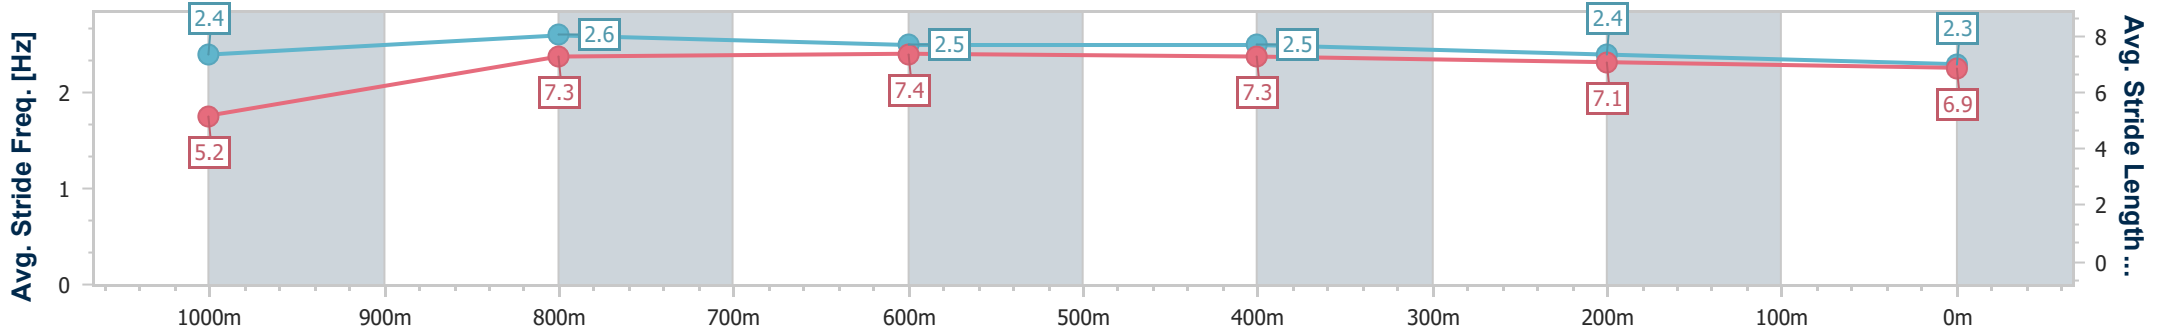

- [ ] Ranking at each section and finish
- .-.- No data available at this section
- NA No data available

Horse/Jockey Name	Mr Vista
Final Rank	8
Fastest Section Time (Section)	0:08.36 (Overall)
Top Speed [km/h] (Section)	69.5 (1000m)
Race State	Finished

### Ipswich QLD Professional

Race 5: TAB BENCHMARK 65 Handicap - 1100m

17 March 2023 - 14:46

Track Rating: Good 4, Weather: Hot, Rail Position: True Entire Course

Section	Overall	1000m	800m	600m	400m	200m
Section Times	1:05.31 [8] (0:08.36)	0:56.95 [1] (0:10.40)	0:46.55 [1] (0:10.63)	0:35.92 [1] (0:11.09)	0:24.83 [1] (0:11.89)	0:12.94 [7] (0:12.94)
Average Speed [km/h]	42.9	69.5	67.9	65.0	60.6	55.7
Top Speed [km/h]	65.8	69.5	68.4	66.0	62.5	59.2
Avg. Dist. to Rail [m]	8.3	2.4	0.8	0.4	0.7	1.4
Avg. Stride Freq. [Hz]	2.4	2.6	2.5	2.5	2.4	2.3
Avg. Stride Length [m]	5.2	7.3	7.4	7.3	7.1	6.9

- [ ] Ranking at each section and finish
- .-.- No data available at this section
- NA No data available