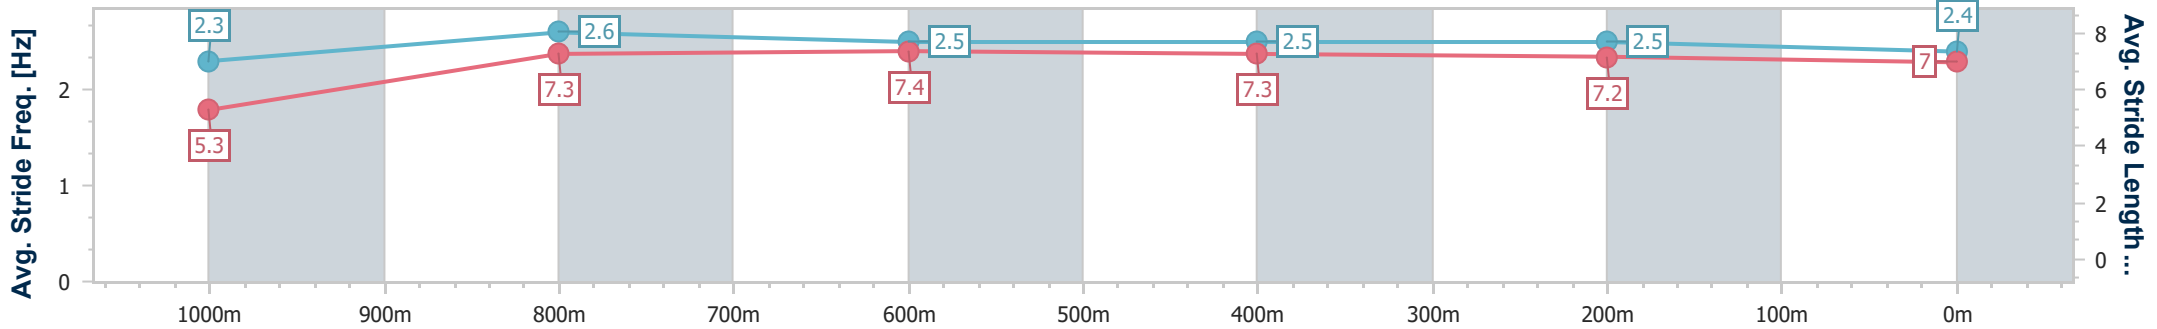

### Ipswich QLD Professional

Race 5: TAB BENCHMARK 65 Handicap - 1100m

17 March 2023 - 14:46

Track Rating: Good 4, Weather: Hot, Rail Position: True Entire Course

Section	Overall	1000m	800m	600m	400m	200m
Section Times	1:03.68 [3] (0:08.56)	0:55.12 [5] (0:10.53)	0:44.59 [5] (0:10.66)	0:33.93 [5] (0:10.84)	0:23.09 [4] (0:11.22)	0:11.87 [2] (0:11.87)
Average Speed [km/h]	42.1	68.1	67.1	66.1	64.2	60.6
Top Speed [km/h]	64.4	69.0	67.8	67.3	64.9	63.6
Avg. Dist. to Rail [m]	1.3	2.0	1.5	1.0	1.1	2.5
Avg. Stride Freq. [Hz]	2.3	2.6	2.5	2.5	2.5	2.4
Avg. Stride Length [m]	5.3	7.3	7.4	7.3	7.2	7.0