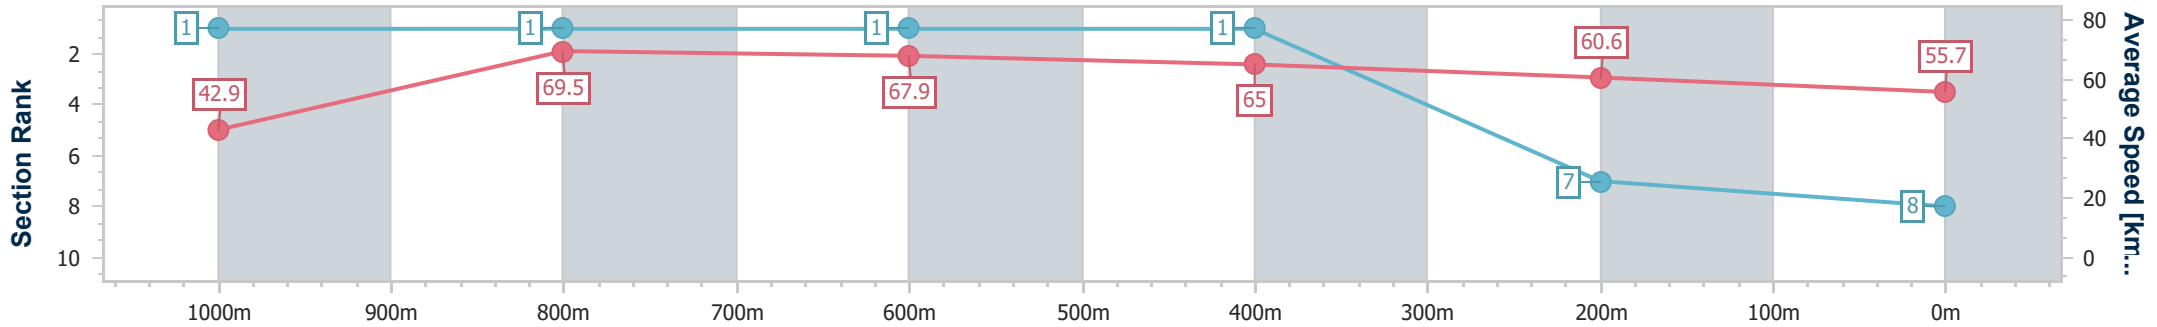

- [ ] Ranking at each section and finish
- .-.- No data available at this section
- NA No data available

Horse/Jockey Name	Mr Vista
Final Rank	8
Fastest Section Time (Section)	0:08.36 (Overall)
Top Speed [km/h] (Section)	69.5 (1000m)
Race State	Finished

### Ipswich QLD Professional

Race 5: TAB BENCHMARK 65 Handicap - 1100m

17 March 2023 - 14:46

Track Rating: Good 4, Weather: Hot, Rail Position: True Entire Course

Section	Overall	1000m	800m	600m	400m	200m
Section Times	1:05.31 [8] (0:08.36)	0:56.95 [1] (0:10.40)	0:46.55 [1] (0:10.63)	0:35.92 [1] (0:11.09)	0:24.83 [1] (0:11.89)	0:12.94 [7] (0:12.94)
Average Speed [km/h]	42.9	69.5	67.9	65.0	60.6	55.7
Top Speed [km/h]	65.8	69.5	68.4	66.0	62.5	59.2
Avg. Dist. to Rail [m]	8.3	2.4	0.8	0.4	0.7	1.4
Avg. Stride Freq. [Hz]	2.4	2.6	2.5	2.5	2.4	2.3
Avg. Stride Length [m]	5.2	7.3	7.4	7.3	7.1	6.9

- [ ] Ranking at each section and finish
- .-.- No data available at this section
- NA No data available