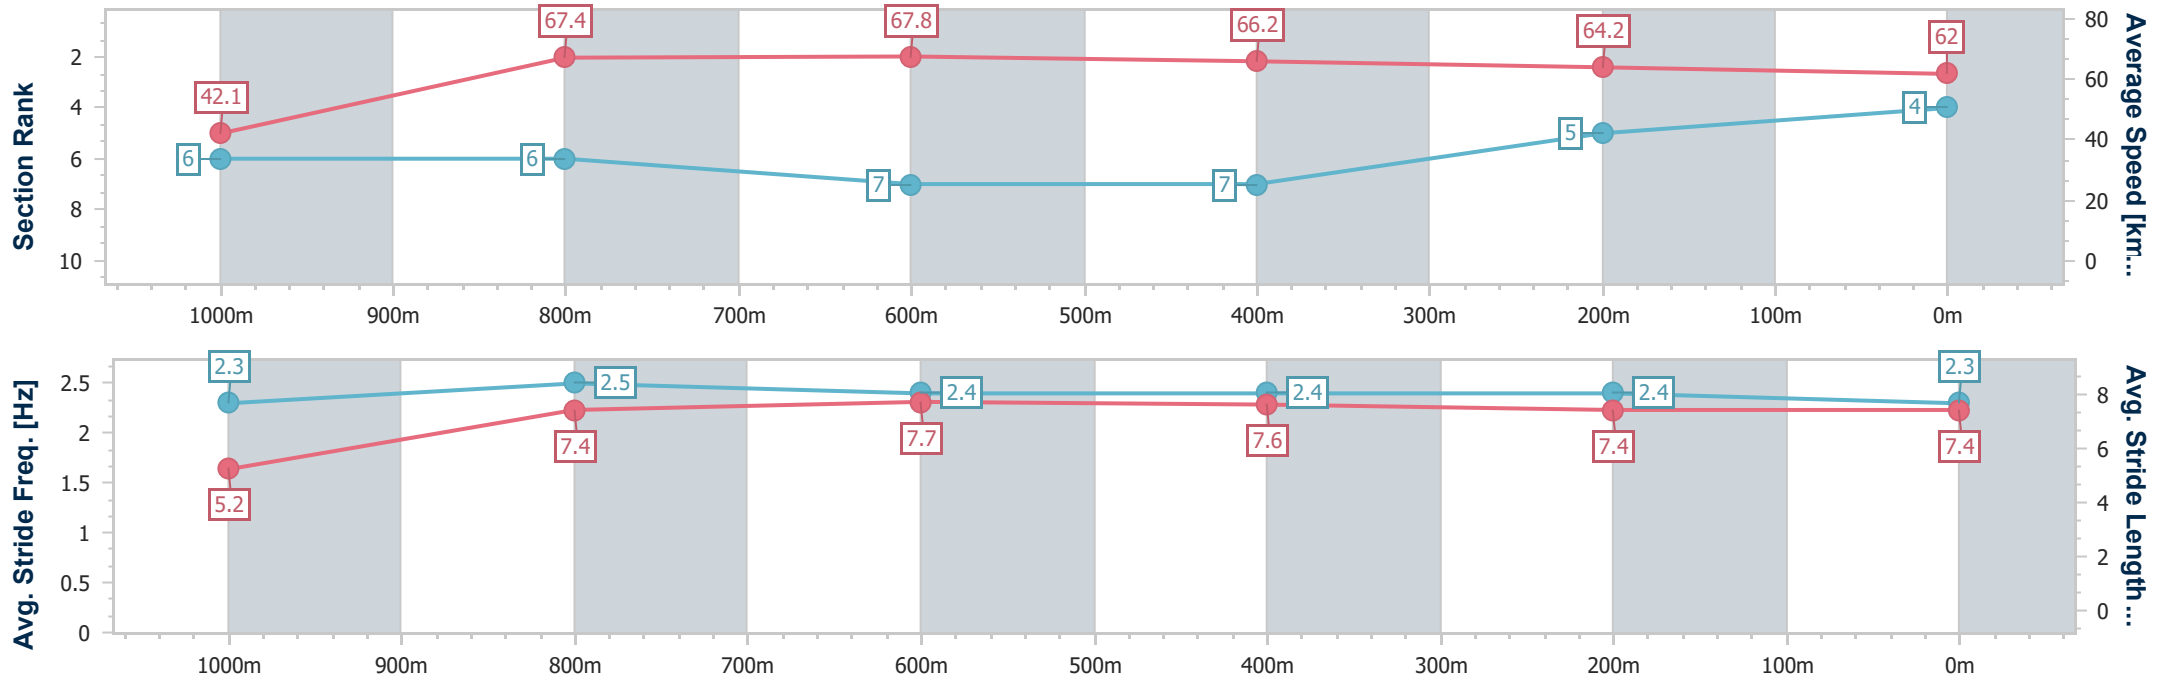

### Ipswich QLD Professional

Race 5: TAB BENCHMARK 65 Handicap - 1100m

17 March 2023 - 14:46

Track Rating: Good 4, Weather: Hot, Rail Position: True Entire Course

Section	Overall	1000m	800m	600m	400m	200m
Section Times	1:03.73 [4] (0:08.56)	0:55.17 [6] (0:10.72)	0:44.45 [6] (0:10.65)	0:33.80 [7] (0:10.93)	0:22.87 [7] (0:11.26)	0:11.61 [5] (0:11.61)
Average Speed [km/h]	42.1	67.4	67.8	66.2	64.2	62.0
Top Speed [km/h]	62.7	69.1	68.3	67.7	65.9	64.6
Avg. Dist. to Rail [m]	6.0	2.2	0.9	1.1	2.5	5.2
Avg. Stride Freq. [Hz]	2.3	2.5	2.4	2.4	2.4	2.3
Avg. Stride Length [m]	5.2	7.4	7.7	7.6	7.4	7.4

- [ ] Ranking at each section and finish
- .-.- No data available at this section
- NA No data available

Horse/Jockey Name	Beau Arrow
Final Rank	5
Fastest Section Time (Section)	0:08.63 (Overall)
Top Speed [km/h] (Section)	69.2 (800m)
Race State	Finished