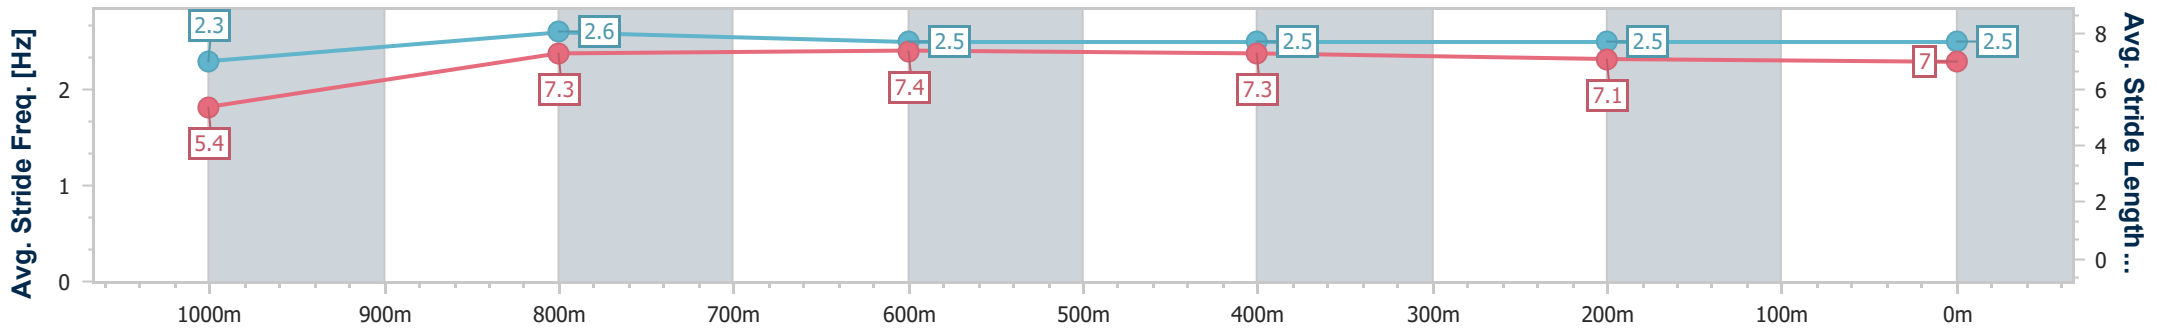

### Ipswich QLD Professional

Race 5: TAB BENCHMARK 65 Handicap - 1100m

17 March 2023 - 14:46

Track Rating: Good 4, Weather: Hot, Rail Position: True Entire Course

Section	Overall	1000m	800m	600m	400m	200m
Section Times	1:03.65 [2] (0:08.39)	0:55.26 [3] (0:10.63)	0:44.63 [4] (0:10.65)	0:33.98 [4] (0:11.03)	0:22.95 [6] (0:11.42)	0:11.53 [6] (0:11.53)
Average Speed [km/h]	43.0	67.9	67.7	65.4	63.2	62.5
Top Speed [km/h]	63.9	68.8	68.5	66.4	64.6	63.5
Avg. Dist. to Rail [m]	4.8	1.4	0.6	0.4	1.2	2.5
Avg. Stride Freq. [Hz]	2.3	2.6	2.5	2.5	2.5	2.5
Avg. Stride Length [m]	5.4	7.3	7.4	7.3	7.1	7.0