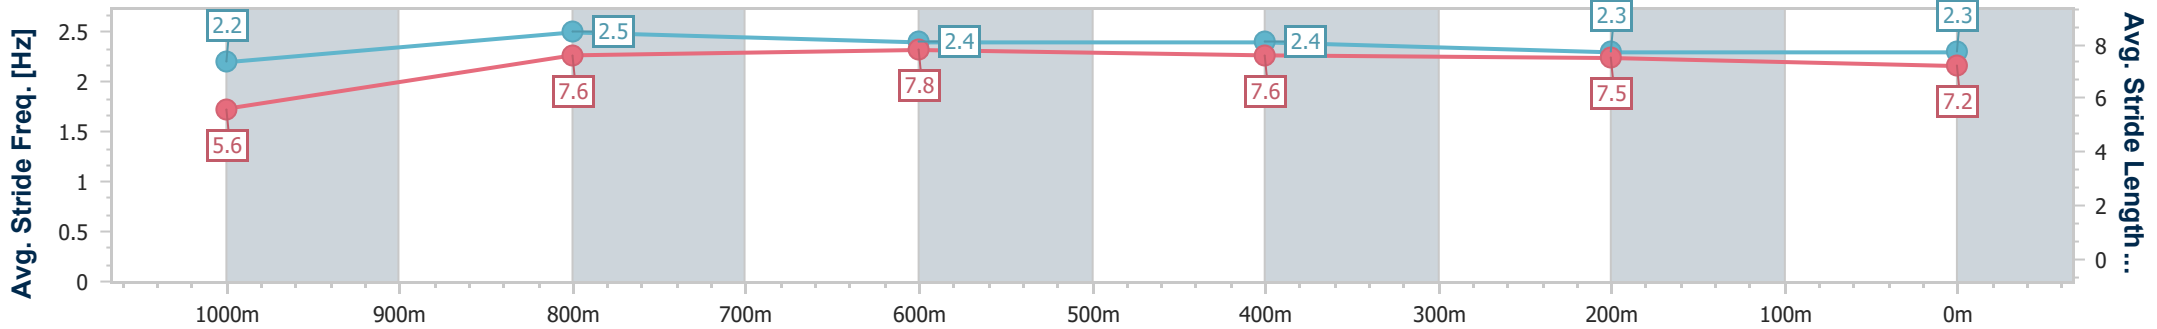

### Ipswich QLD Professional

Race 5: TAB BENCHMARK 65 Handicap - 1100m

17 March 2023 - 14:46

Track Rating: Good 4, Weather: Hot, Rail Position: True Entire Course

Section	Overall	1000m	800m	600m	400m	200m
Section Times	1:04.11 [6] (0:08.48)	0:55.63 [4] (0:10.42)	0:45.21 [2] (0:10.59)	0:34.62 [2] (0:11.02)	0:23.60 [2] (0:11.47)	0:12.13 [4] (0:12.13)
Average Speed [km/h]	42.4	69.5	68.0	65.5	62.9	59.4
Top Speed [km/h]	66.0	69.8	68.9	66.3	64.7	62.3
Avg. Dist. to Rail [m]	8.6	3.1	0.6	0.5	1.6	3.3
Avg. Stride Freq. [Hz]	2.2	2.5	2.4	2.4	2.3	2.3
Avg. Stride Length [m]	5.6	7.6	7.8	7.6	7.5	7.2