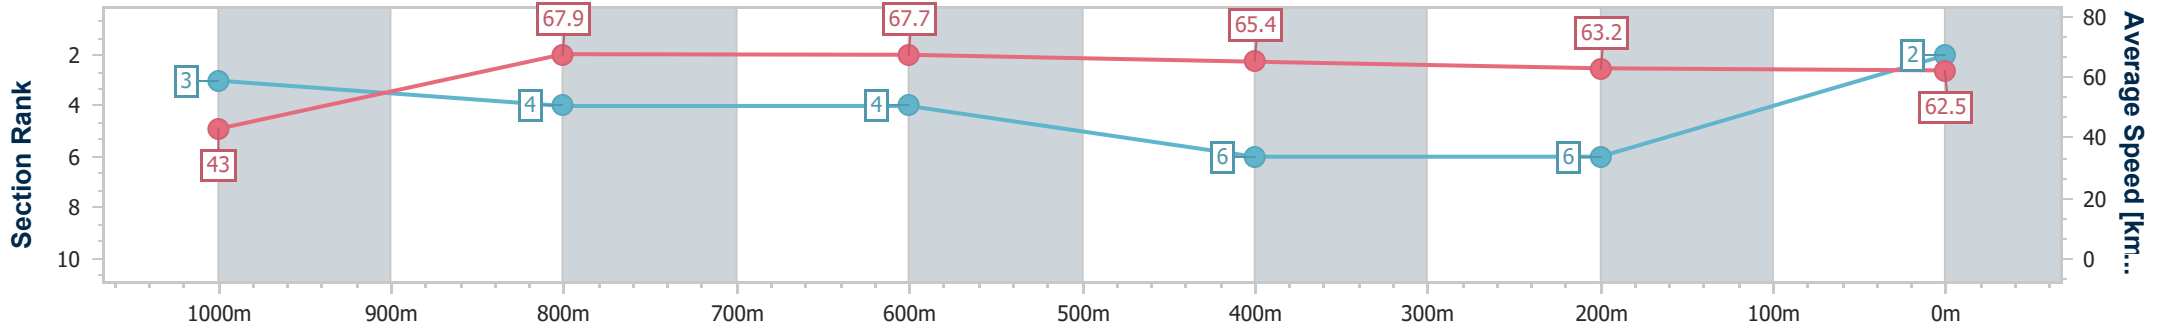

### Ipswich QLD Professional

Race 5: TAB BENCHMARK 65 Handicap - 1100m

17 March 2023 - 14:46

Track Rating: Good 4, Weather: Hot, Rail Position: True Entire Course

Section	Overall	1000m	800m	600m	400m	200m
Section Times	1:03.65 [2] (0:08.39)	0:55.26 [3] (0:10.63)	0:44.63 [4] (0:10.65)	0:33.98 [4] (0:11.03)	0:22.95 [6] (0:11.42)	0:11.53 [6] (0:11.53)
Average Speed [km/h]	43.0	67.9	67.7	65.4	63.2	62.5
Top Speed [km/h]	63.9	68.8	68.5	66.4	64.6	63.5
Avg. Dist. to Rail [m]	4.8	1.4	0.6	0.4	1.2	2.5
Avg. Stride Freq. [Hz]	2.3	2.6	2.5	2.5	2.5	2.5
Avg. Stride Length [m]	5.4	7.3	7.4	7.3	7.1	7.0