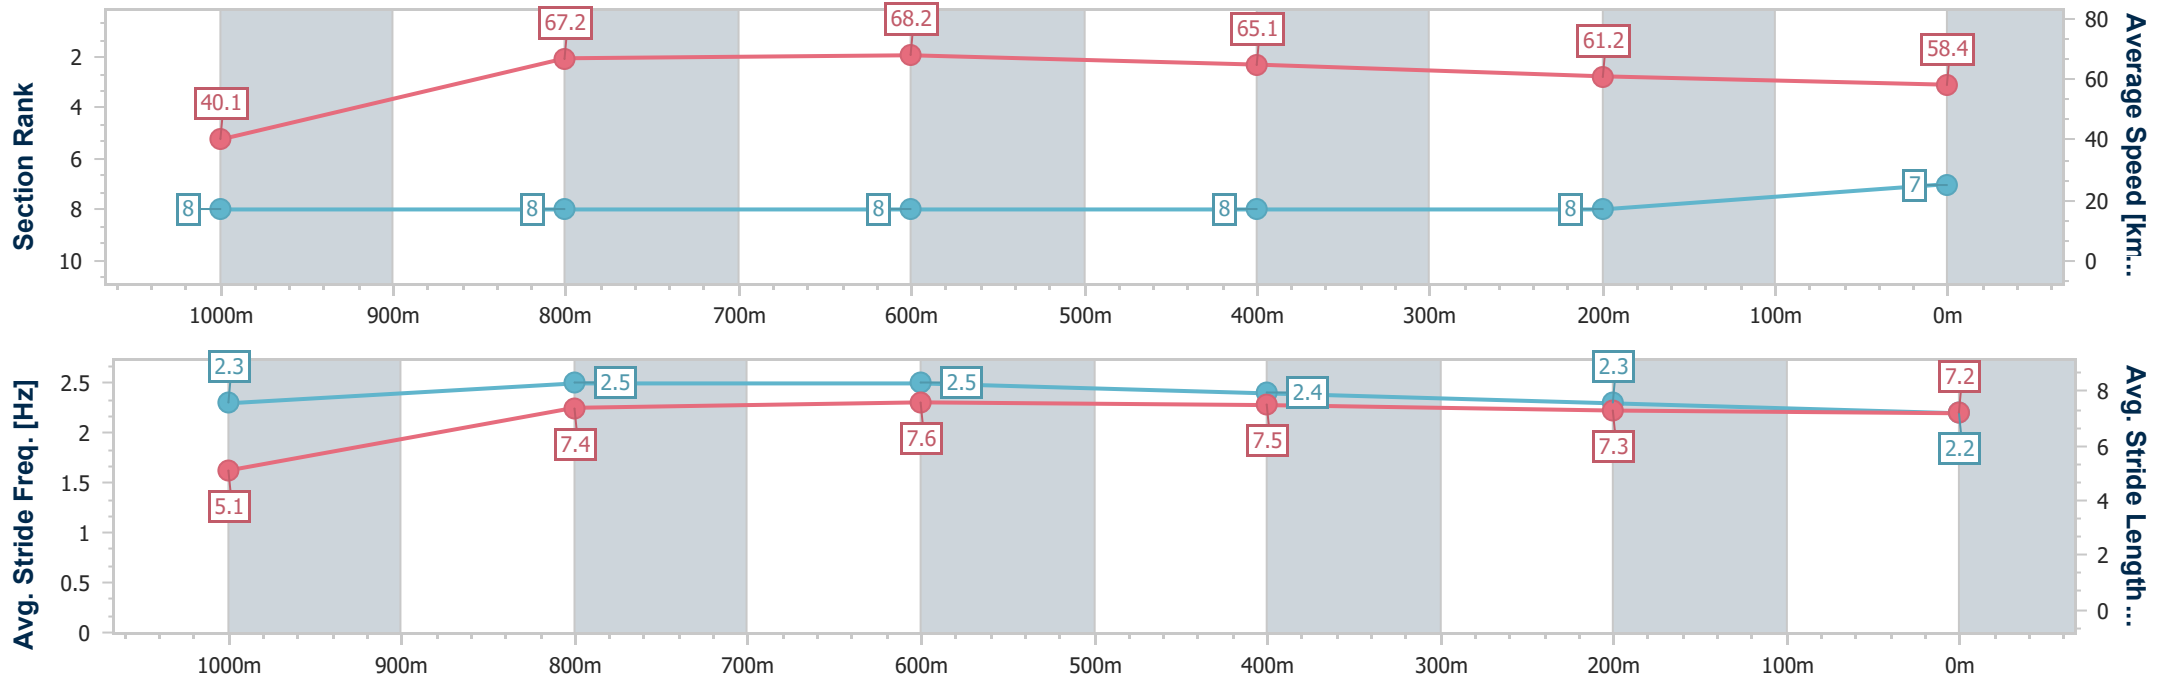

- [ ] Ranking at each section and finish
- .-.- No data available at this section
- NA No data available

Horse/Jockey Name	Mason's Chance
Final Rank	7
Fastest Section Time (Section)	0:08.98 (Overall)
Top Speed [km/h] (Section)	68.5 (800m)
Race State	Finished

### Ipswich QLD Professional

Race 5: TAB BENCHMARK 65 Handicap - 1100m

17 March 2023 - 14:46

Track Rating: Good 4, Weather: Hot, Rail Position: True Entire Course

Section	Overall	1000m	800m	600m	400m	200m
Section Times	1:05.30 [7] (0:08.98)	0:56.32 [8] (0:10.72)	0:45.60 [8] (0:10.53)	0:35.07 [8] (0:11.00)	0:24.07 [8] (0:11.72)	0:12.35 [8] (0:12.35)
Average Speed [km/h]	40.1	67.2	68.2	65.1	61.2	58.4
Top Speed [km/h]	63.3	68.3	68.5	66.7	63.6	60.0
Avg. Dist. to Rail [m]	8.0	1.4	0.6	1.0	1.2	4.2
Avg. Stride Freq. [Hz]	2.3	2.5	2.5	2.4	2.3	2.2
Avg. Stride Length [m]	5.1	7.4	7.6	7.5	7.3	7.2

- [ ] Ranking at each section and finish
- .-.- No data available at this section
- NA No data available

Horse/Jockey Name	Mr Vista
Final Rank	8
Fastest Section Time (Section)	0:08.36 (Overall)
Top Speed [km/h] (Section)	69.5 (1000m)
Race State	Finished