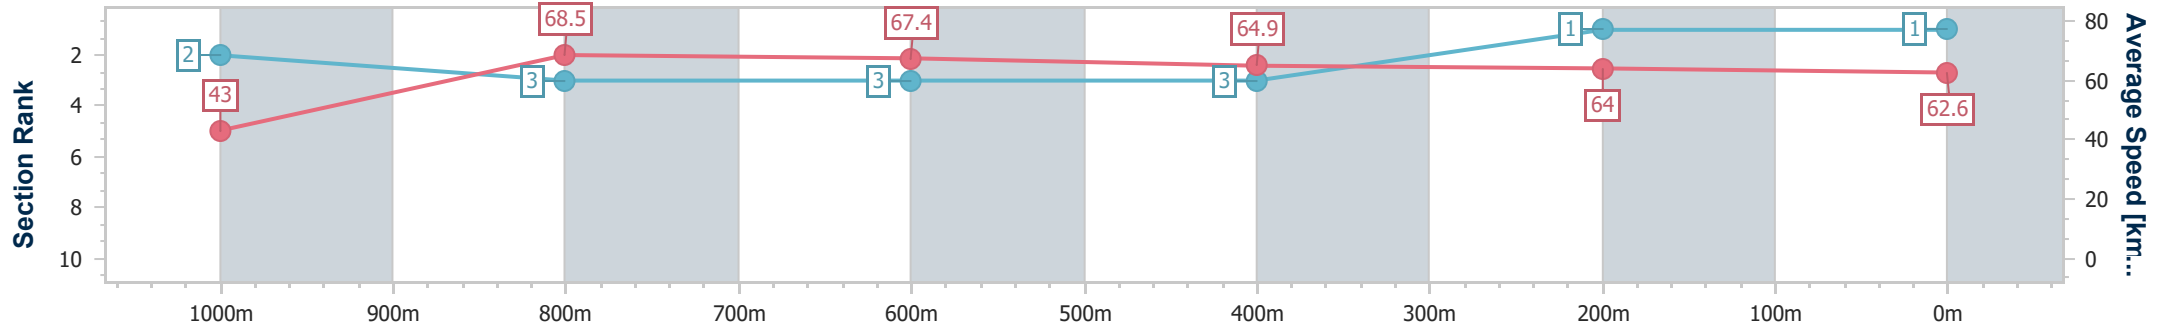

- [ ] Ranking at each section and finish
- .-.- No data available at this section
- NA No data available

Horse/Jockey Name	Wine Not Roses
Final Rank	2
Fastest Section Time (Section)	0:08.39 (Overall)
Top Speed [km/h] (Section)	68.8 (1000m)
Race State	Finished