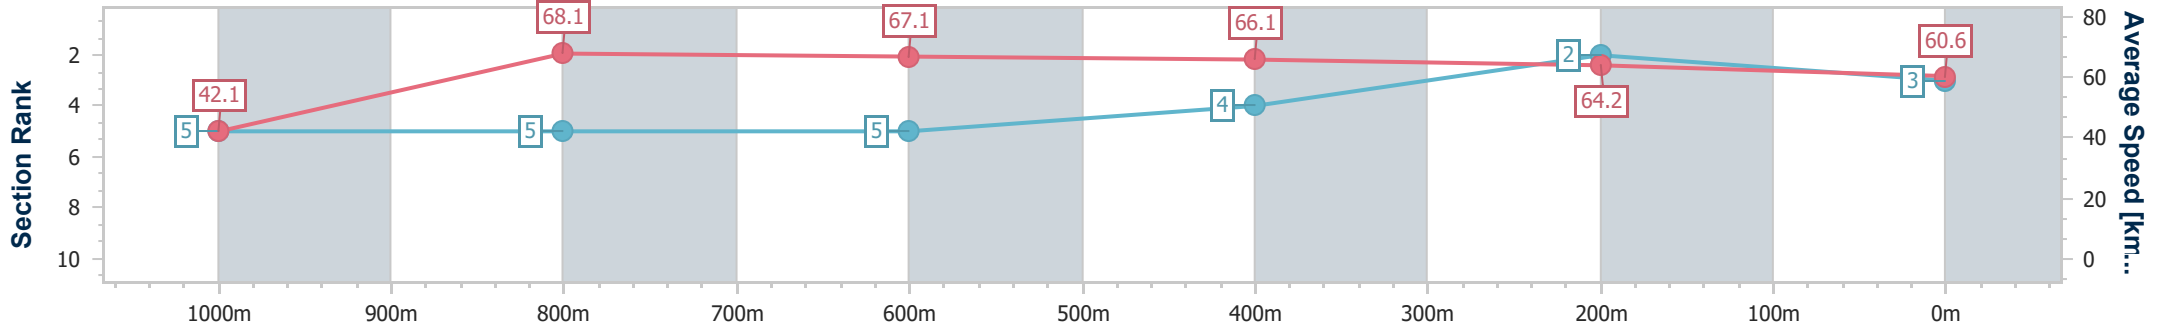

### Ipswich QLD Professional

Race 5: TAB BENCHMARK 65 Handicap - 1100m

17 March 2023 - 14:46

Track Rating: Good 4, Weather: Hot, Rail Position: True Entire Course

Section	Overall	1000m	800m	600m	400m	200m
Section Times	1:03.68 [3] (0:08.56)	0:55.12 [5] (0:10.53)	0:44.59 [5] (0:10.66)	0:33.93 [5] (0:10.84)	0:23.09 [4] (0:11.22)	0:11.87 [2] (0:11.87)
Average Speed [km/h]	42.1	68.1	67.1	66.1	64.2	60.6
Top Speed [km/h]	64.4	69.0	67.8	67.3	64.9	63.6
Avg. Dist. to Rail [m]	1.3	2.0	1.5	1.0	1.1	2.5
Avg. Stride Freq. [Hz]	2.3	2.6	2.5	2.5	2.5	2.4
Avg. Stride Length [m]	5.3	7.3	7.4	7.3	7.2	7.0